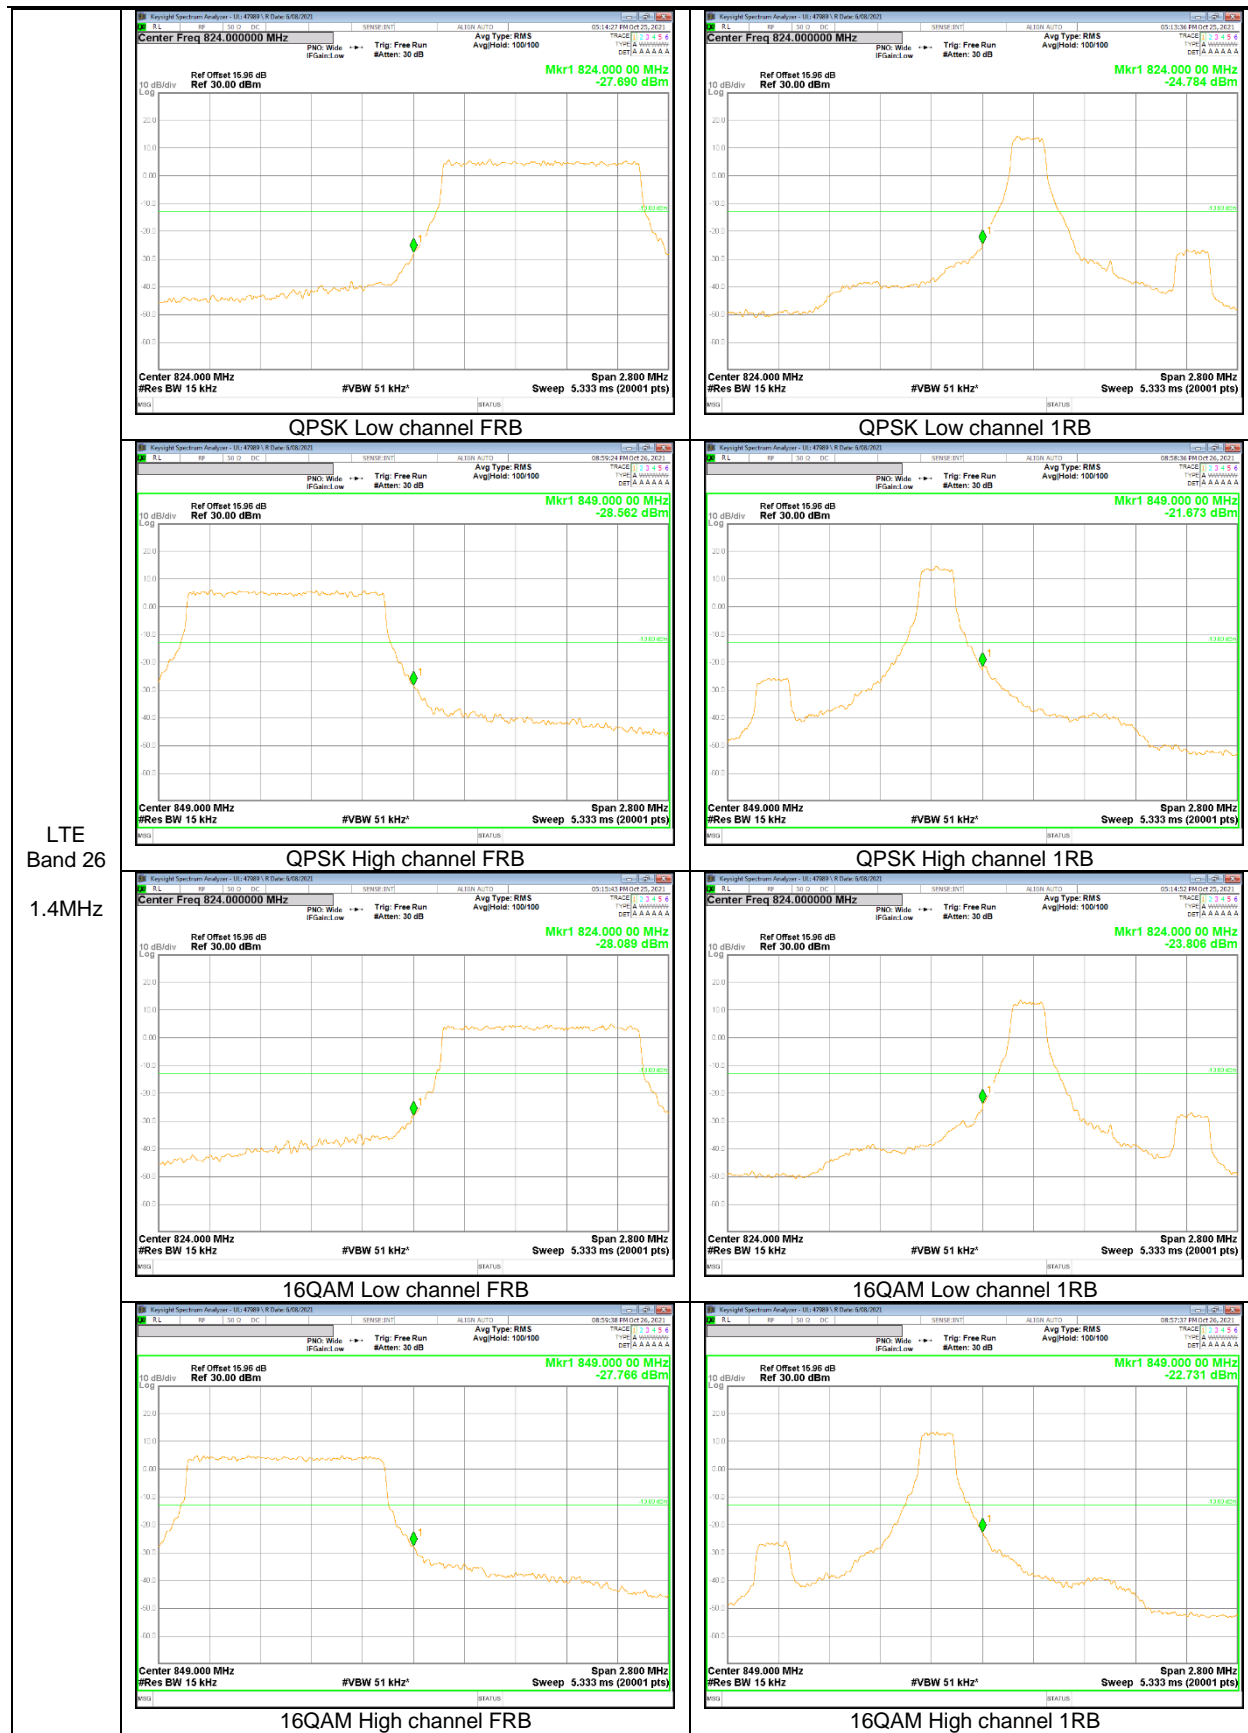

LTE Band 13

LTE
 Band 13
 10MHz

LTE
 Band 13
 10MHz

LTE
 Band 13
 5MHz

LTE
 Band 13
 5MHz

LTE Band 25

LTE
 Band 25
 15MHz

LTE
 Band 25
 10MHz

LTE
 Band 25
 5MHz

LTE
 Band 25
 1.4MHz

LTE Band 26 (Part 22)

LTE
Band 26
15MHz

LTE
 Band 26
 10MHz

LTE
 Band 26
 5MHz

LTE
 Band 26
 3MHz

LTE
 Band 26
 1.4MHz

LTE Band 66