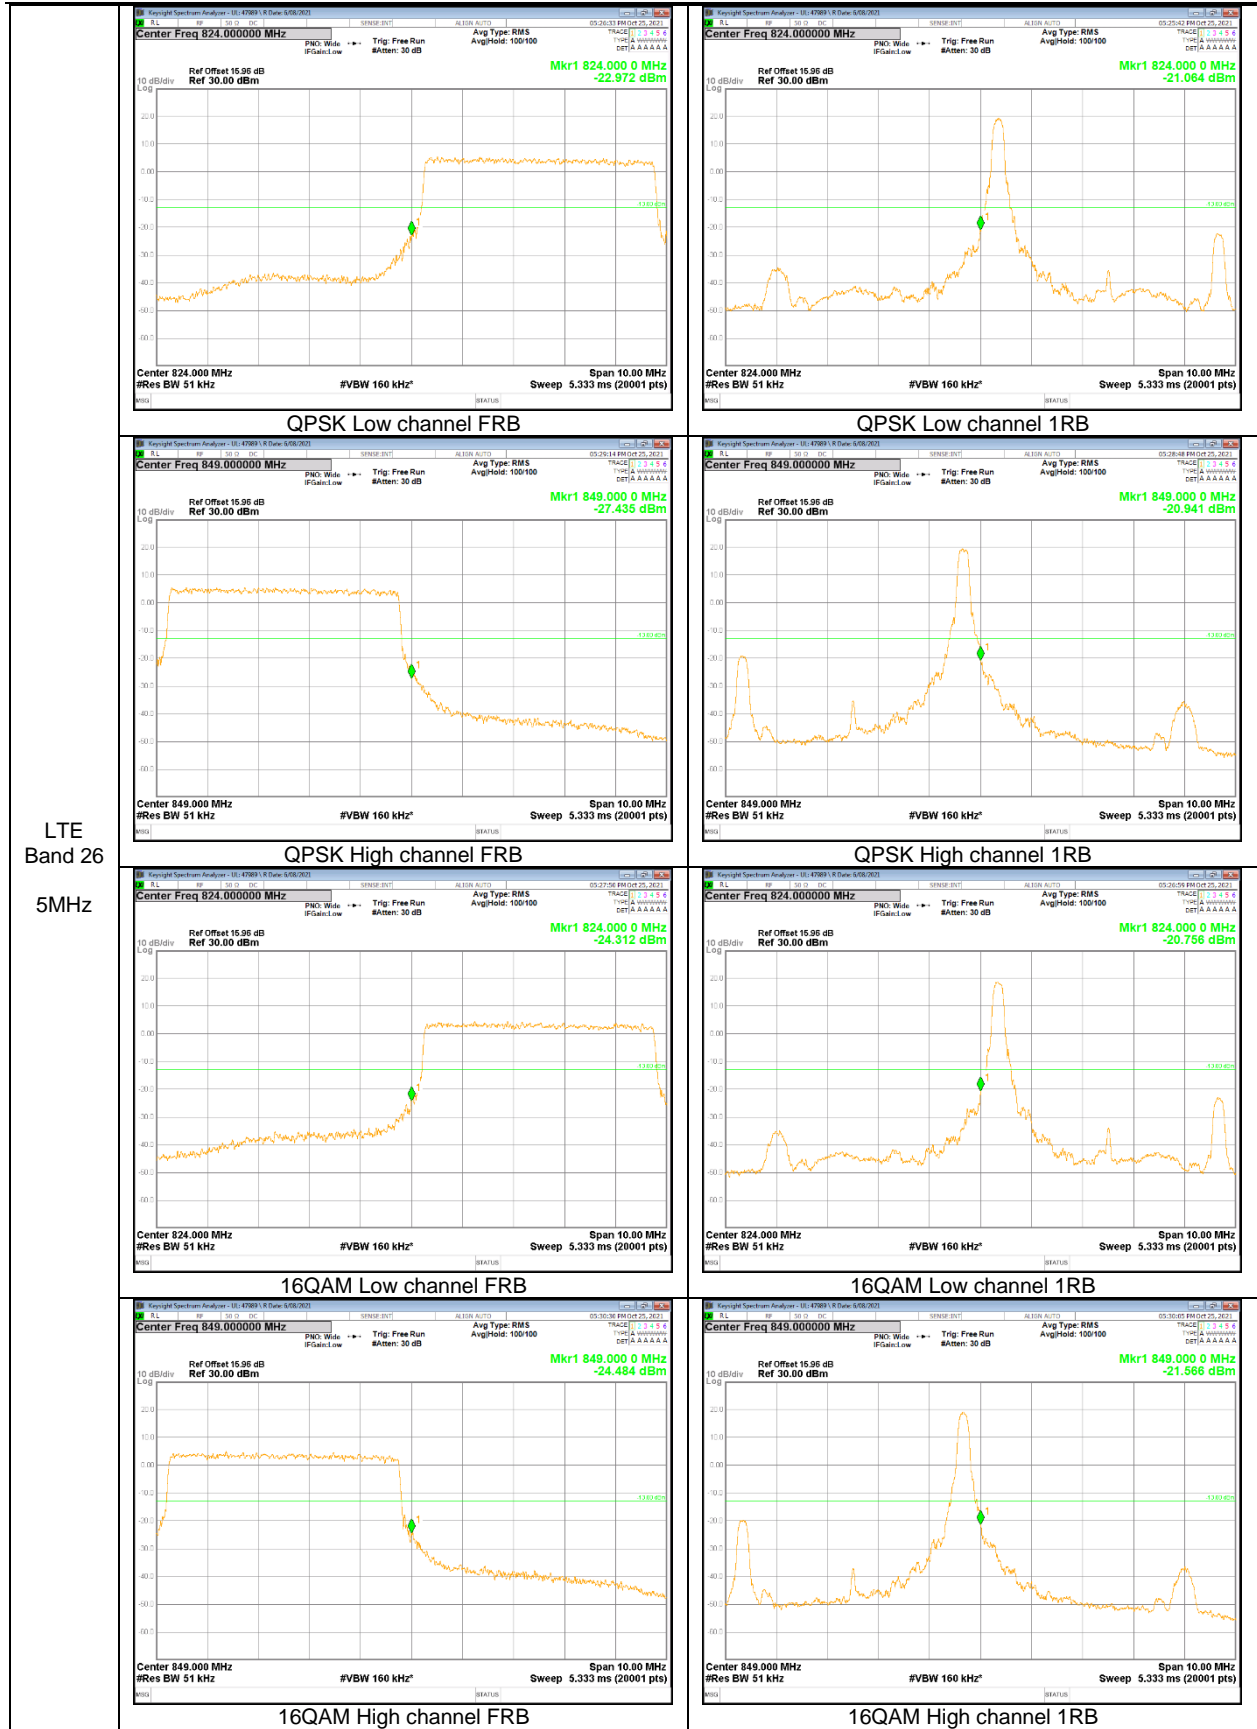

LTE Band 13

LTE
 Band 13
 10MHz

LTE
 Band 13
 10MHz

LTE
 Band 13
 5MHz

LTE
 Band 13
 5MHz

LTE Band 25

LTE
 Band 25
 15MHz

LTE
 Band 25
 10MHz

LTE
 Band 25
 5MHz

LTE
 Band 25
 1.4MHz

LTE Band 26 (Part 22)

LTE
Band 26
15MHz

LTE
 Band 26
 10MHz

LTE
 Band 26
 5MHz

LTE
 Band 26
 3MHz

LTE
 Band 26
 1.4MHz

LTE Band 66