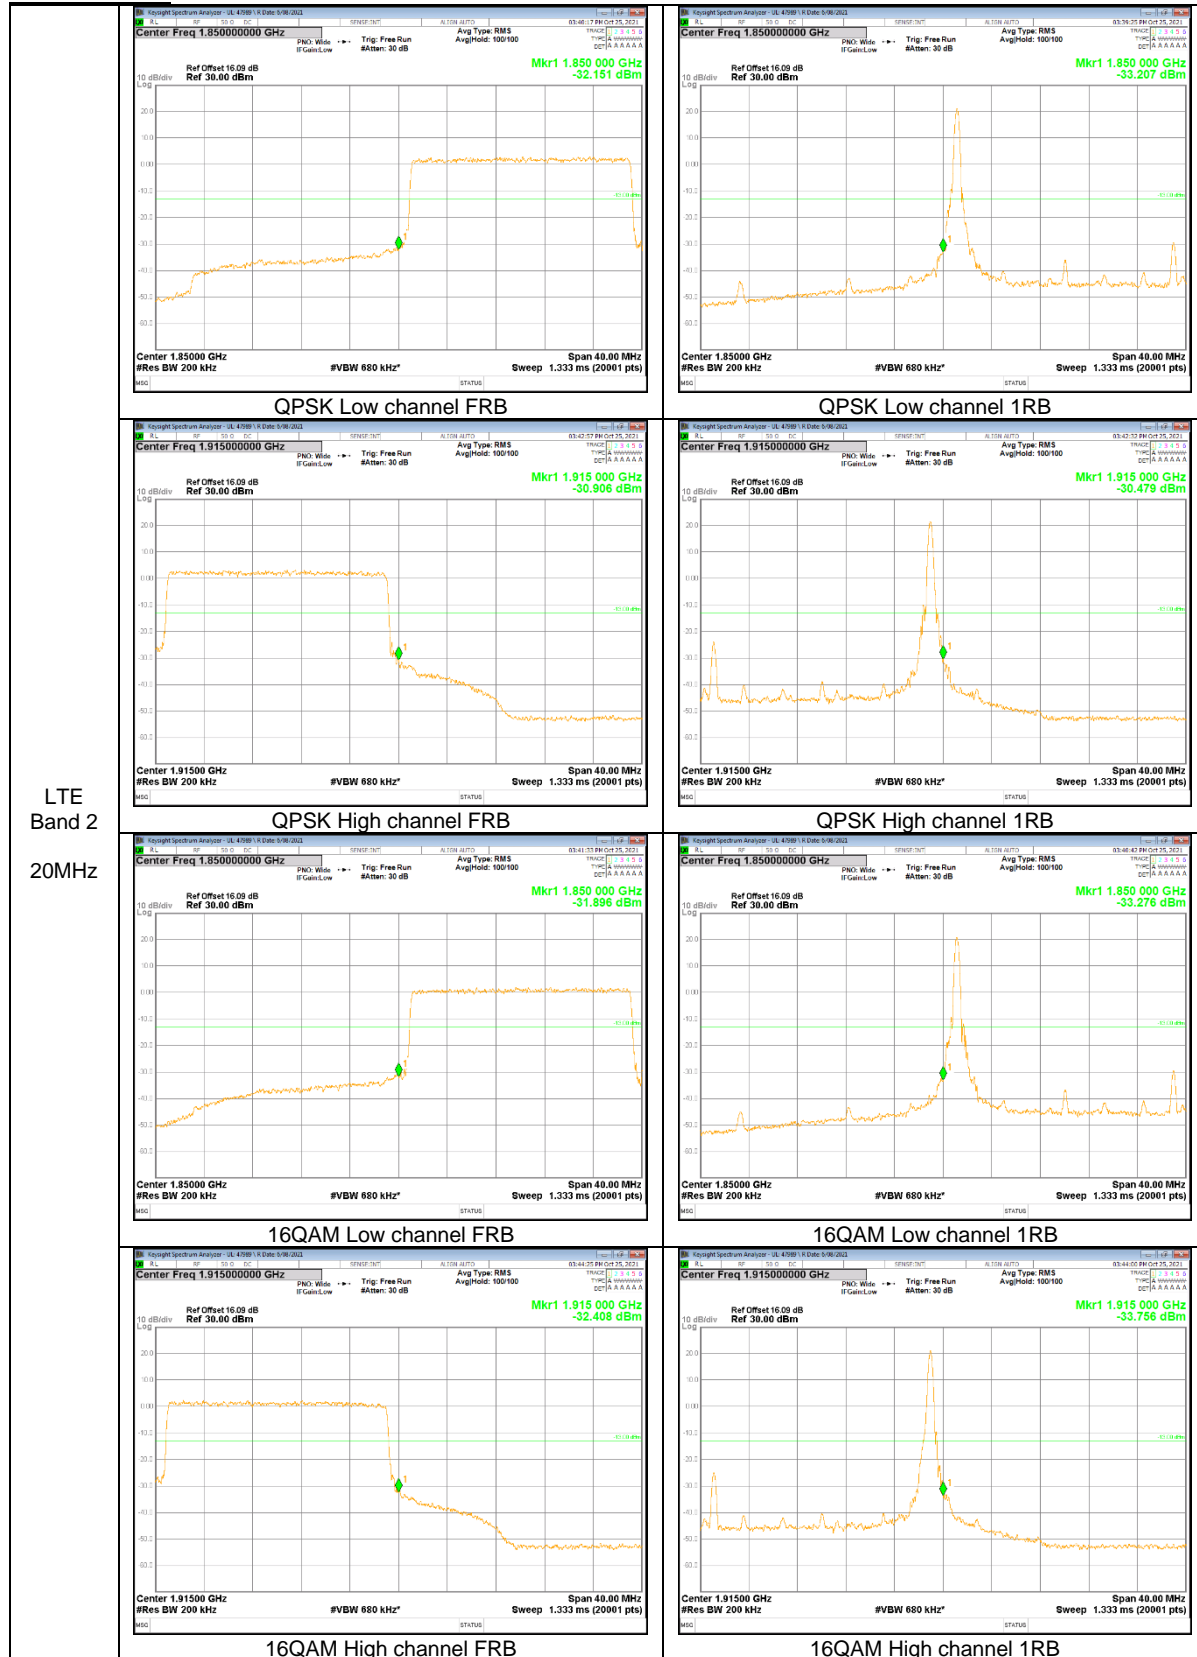

LTE Band 13

LTE
 Band 13
 10MHz

LTE
 Band 13
 10MHz

LTE
 Band 13
 5MHz

LTE
 Band 13
 5MHz

LTE Band 25

LTE
 Band 25
 15MHz

LTE
 Band 25
 10MHz

LTE
 Band 25
 5MHz

LTE
 Band 25
 1.4MHz

LTE Band 26 (Part 22)

LTE
Band 26
15MHz

LTE
 Band 26
 10MHz

LTE
 Band 26
 5MHz

LTE
 Band 26
 3MHz

LTE
 Band 26
 1.4MHz

LTE Band 66