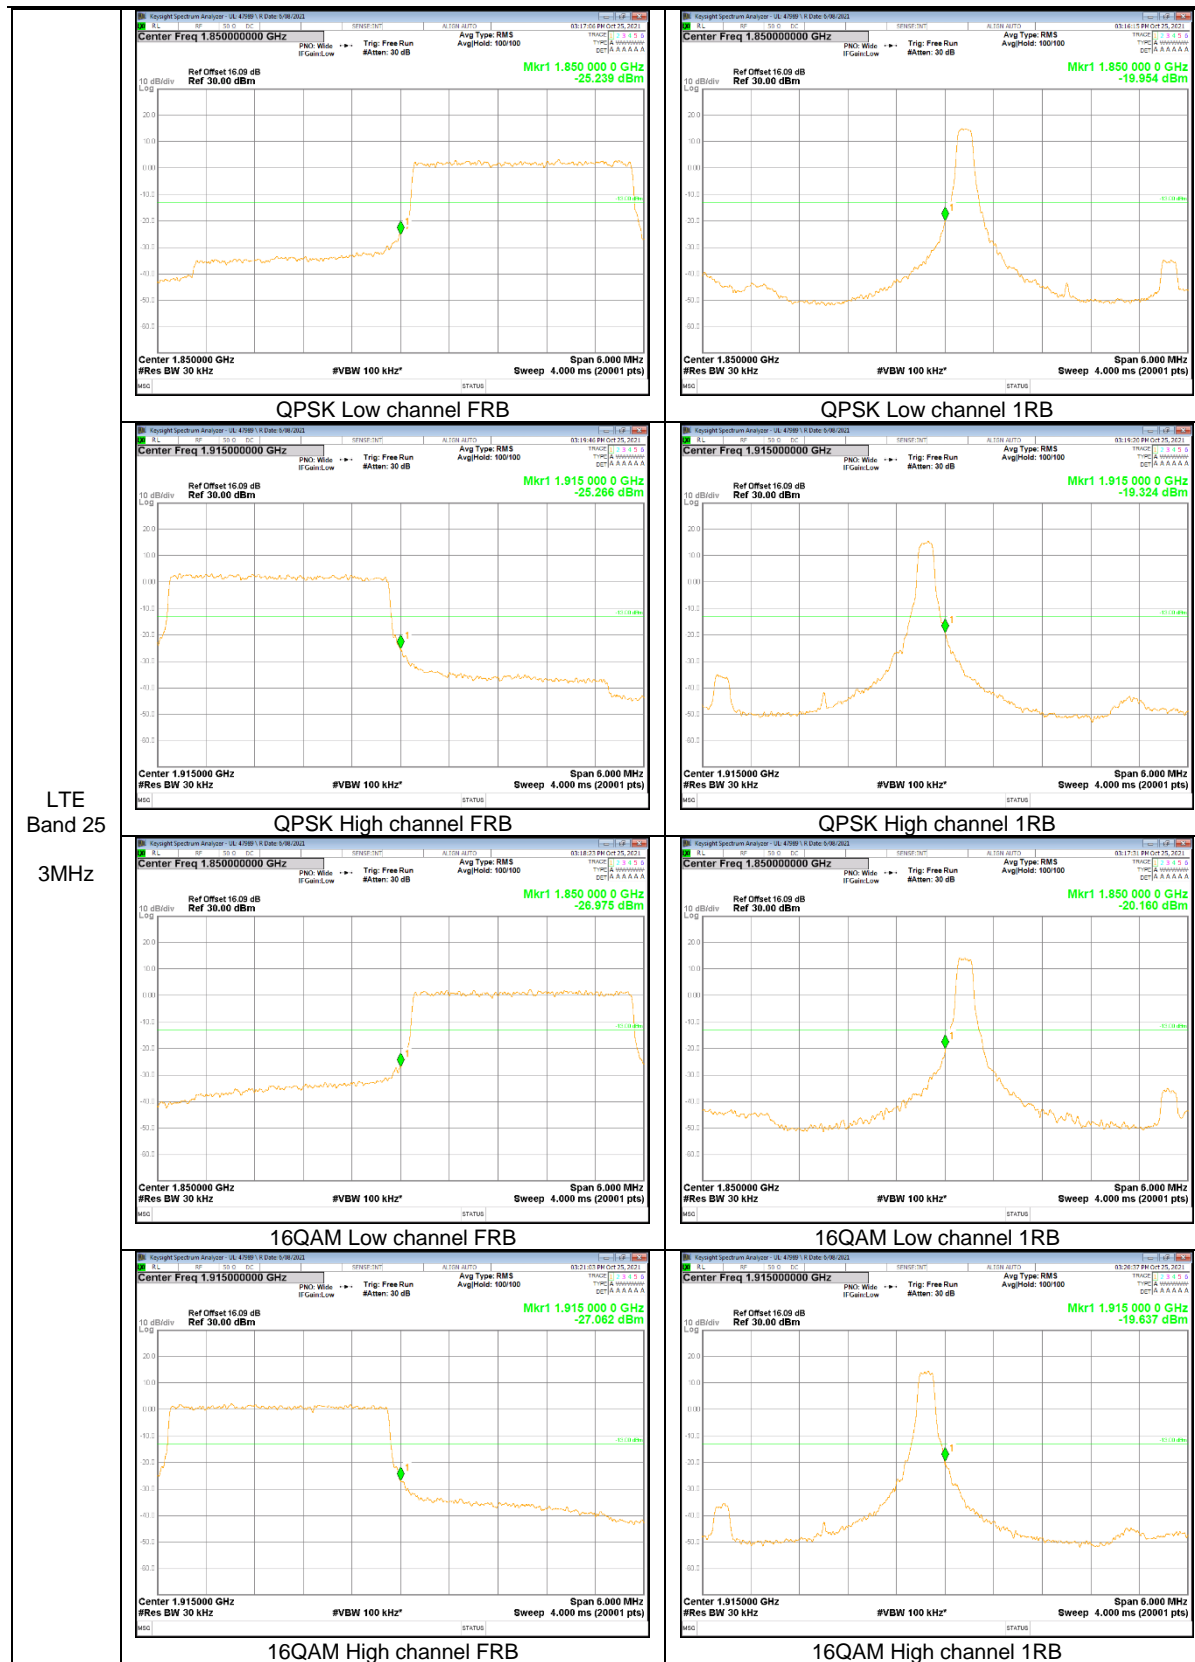

LTE Band 13

LTE
 Band 13
 10MHz

LTE
 Band 13
 10MHz

LTE
 Band 13
 5MHz

LTE
 Band 13
 5MHz

LTE Band 25

LTE
 Band 25
 15MHz

LTE
 Band 25
 10MHz

LTE
 Band 25
 5MHz

LTE
 Band 25
 1.4MHz

LTE Band 26 (Part 22)

LTE
Band 26
15MHz

LTE
 Band 26
 10MHz

LTE
 Band 26
 5MHz

LTE
 Band 26
 3MHz

LTE
 Band 26
 1.4MHz

LTE Band 66