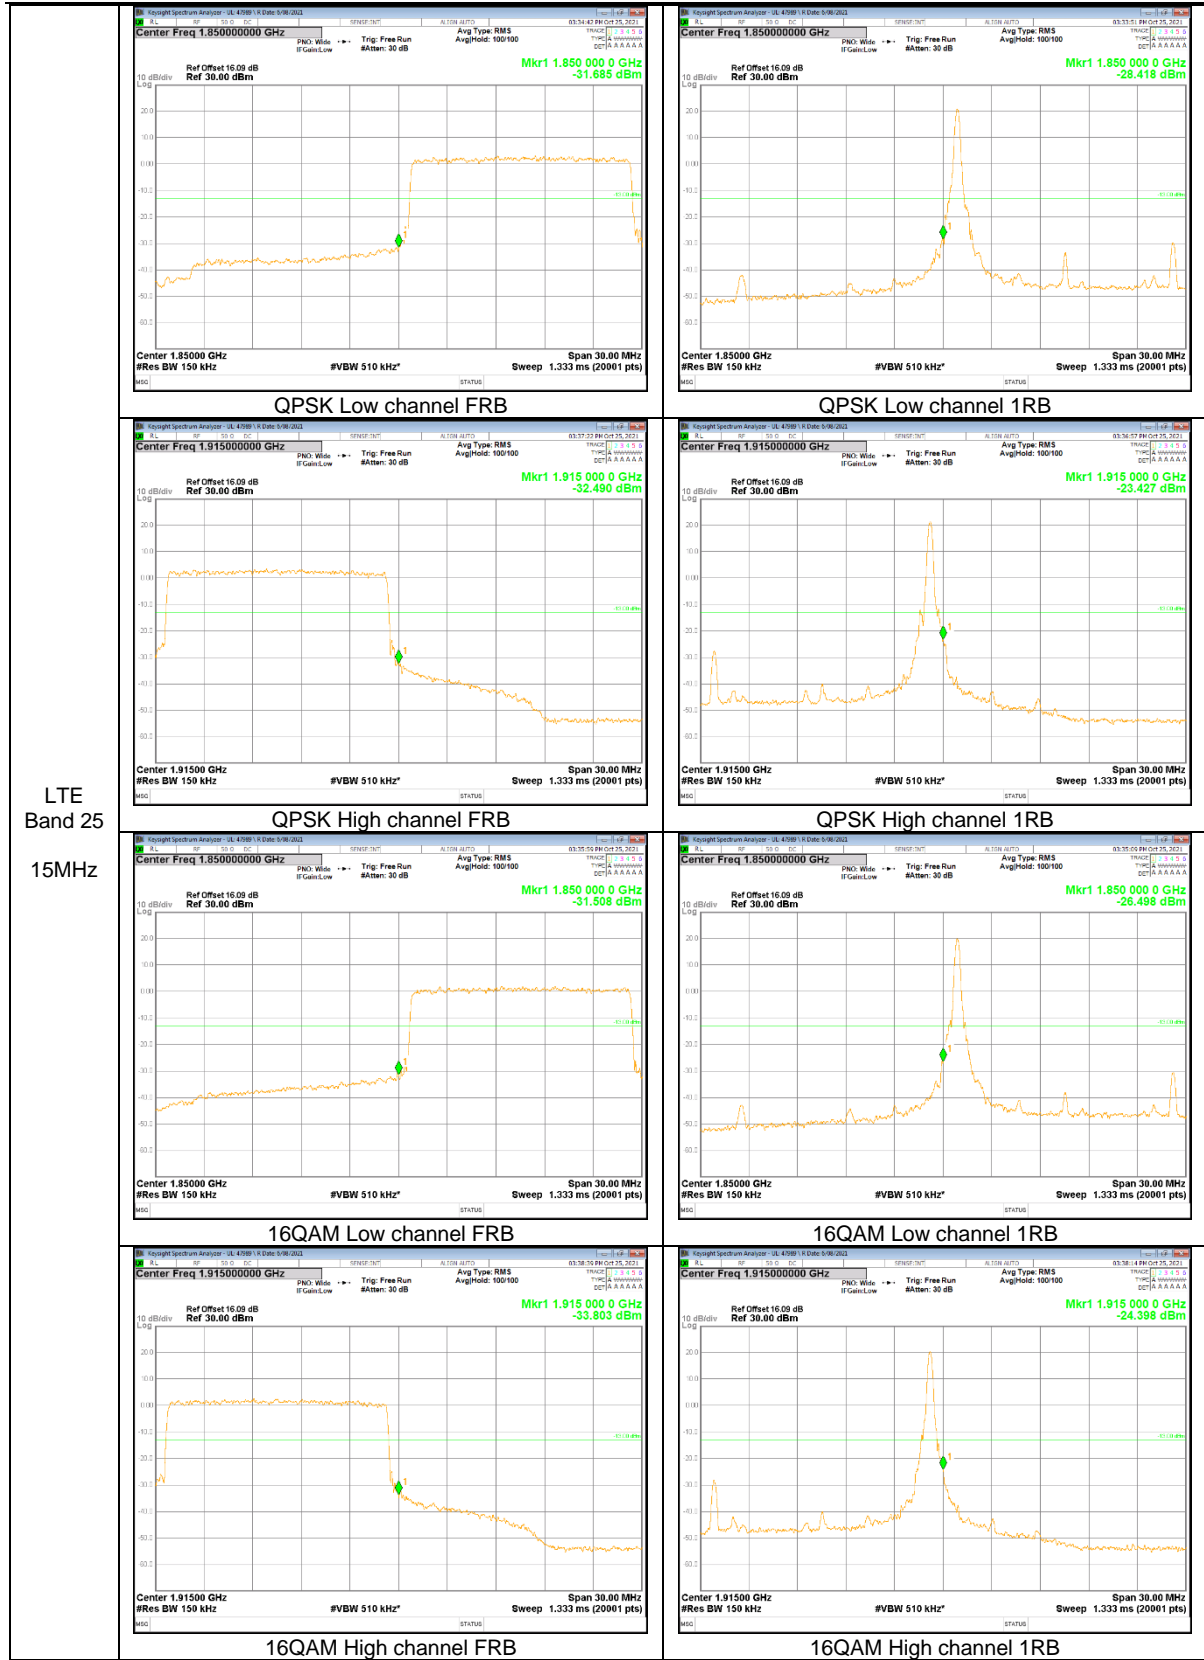

LTE Band 13

LTE
 Band 13
 10MHz

LTE
 Band 13
 10MHz

LTE
 Band 13
 5MHz

LTE
 Band 13
 5MHz

LTE Band 25

LTE
 Band 25
 15MHz

LTE
 Band 25
 10MHz

LTE
 Band 25
 5MHz

LTE
 Band 25
 1.4MHz

LTE Band 26 (Part 22)

LTE
Band 26
15MHz

LTE
 Band 26
 10MHz

LTE
 Band 26
 5MHz

LTE
 Band 26
 3MHz

LTE
 Band 26
 1.4MHz

LTE Band 66