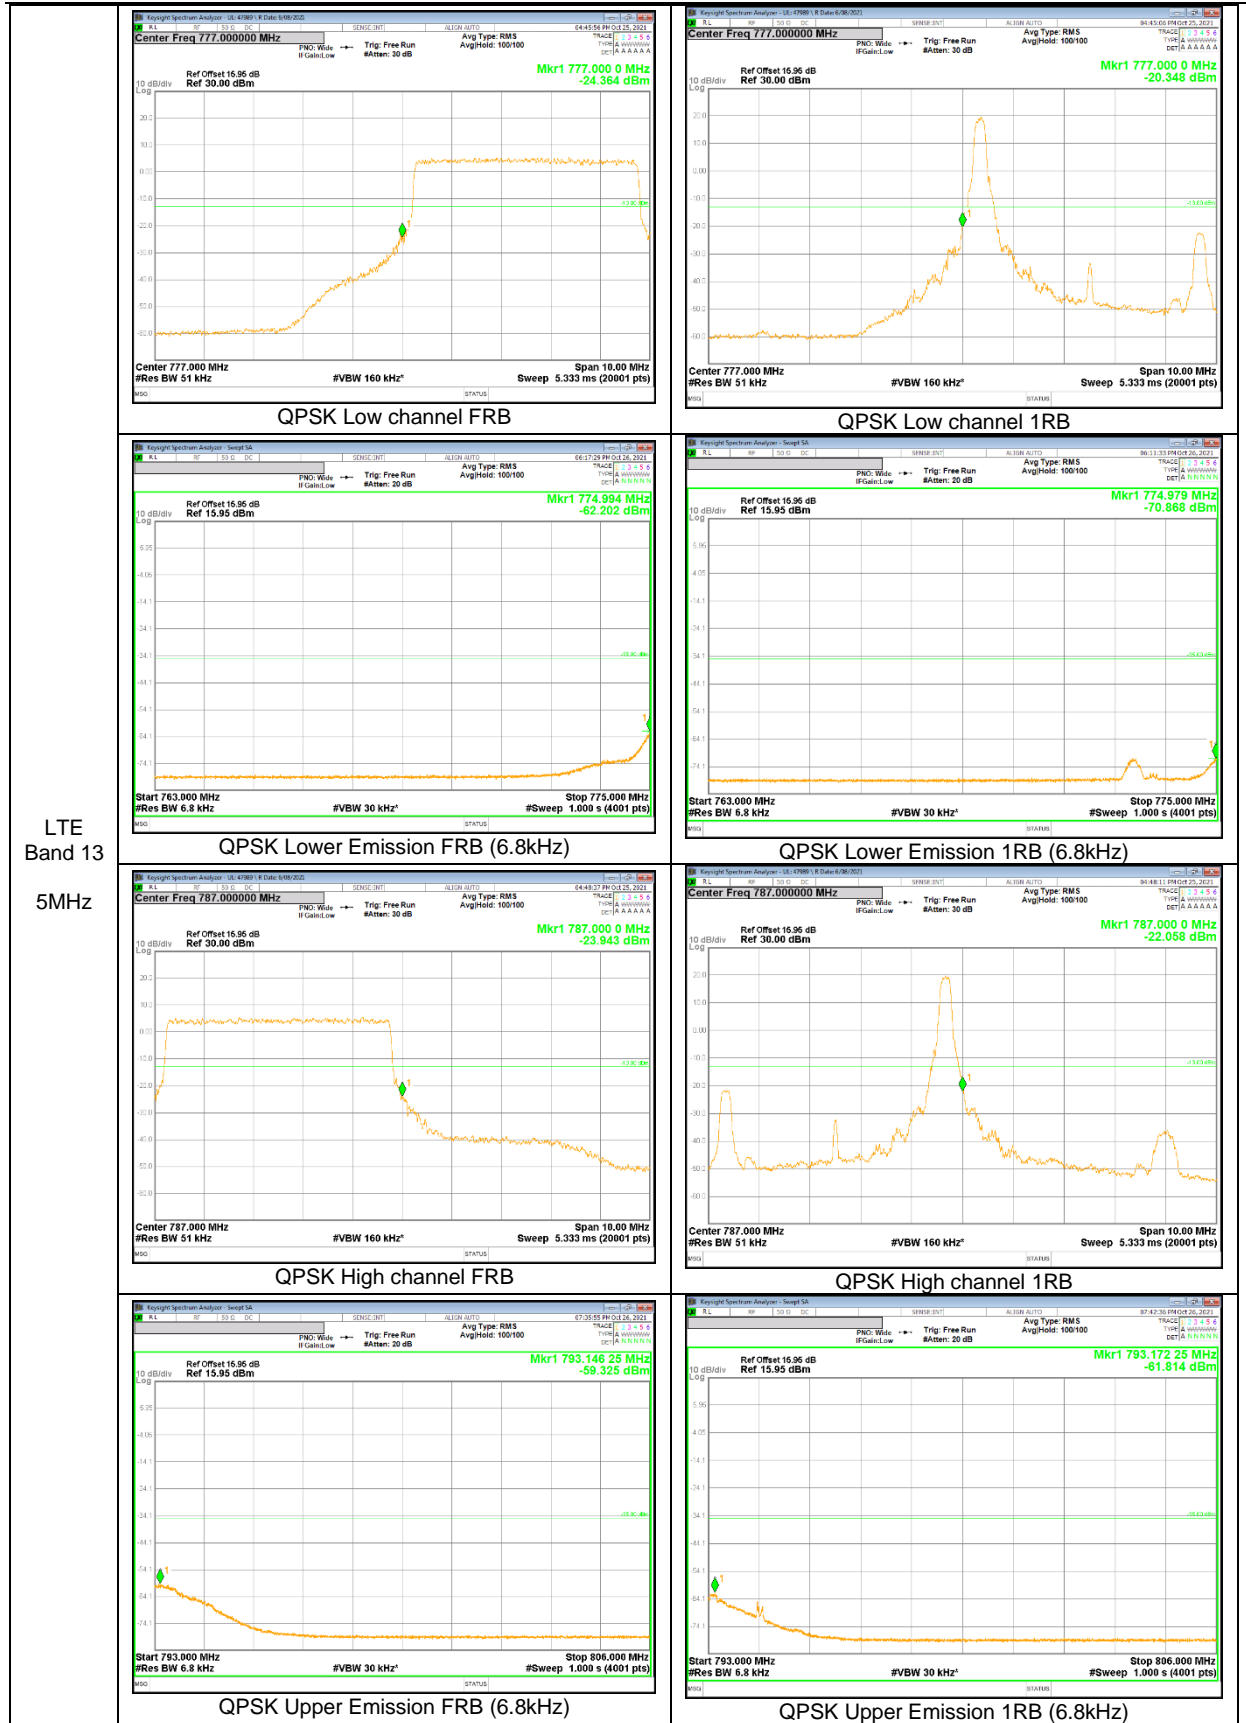

LTE Band 13

LTE
 Band 13
 10MHz

LTE
 Band 13
 10MHz

LTE
 Band 13
 5MHz

LTE
 Band 13
 5MHz

LTE Band 25

LTE
 Band 25
 15MHz

LTE
 Band 25
 10MHz

LTE
 Band 25
 5MHz

LTE
 Band 25
 1.4MHz

LTE Band 26 (Part 22)

LTE
Band 26
15MHz

LTE
 Band 26
 10MHz

LTE
 Band 26
 5MHz

LTE
 Band 26
 3MHz

LTE
 Band 26
 1.4MHz

LTE Band 66