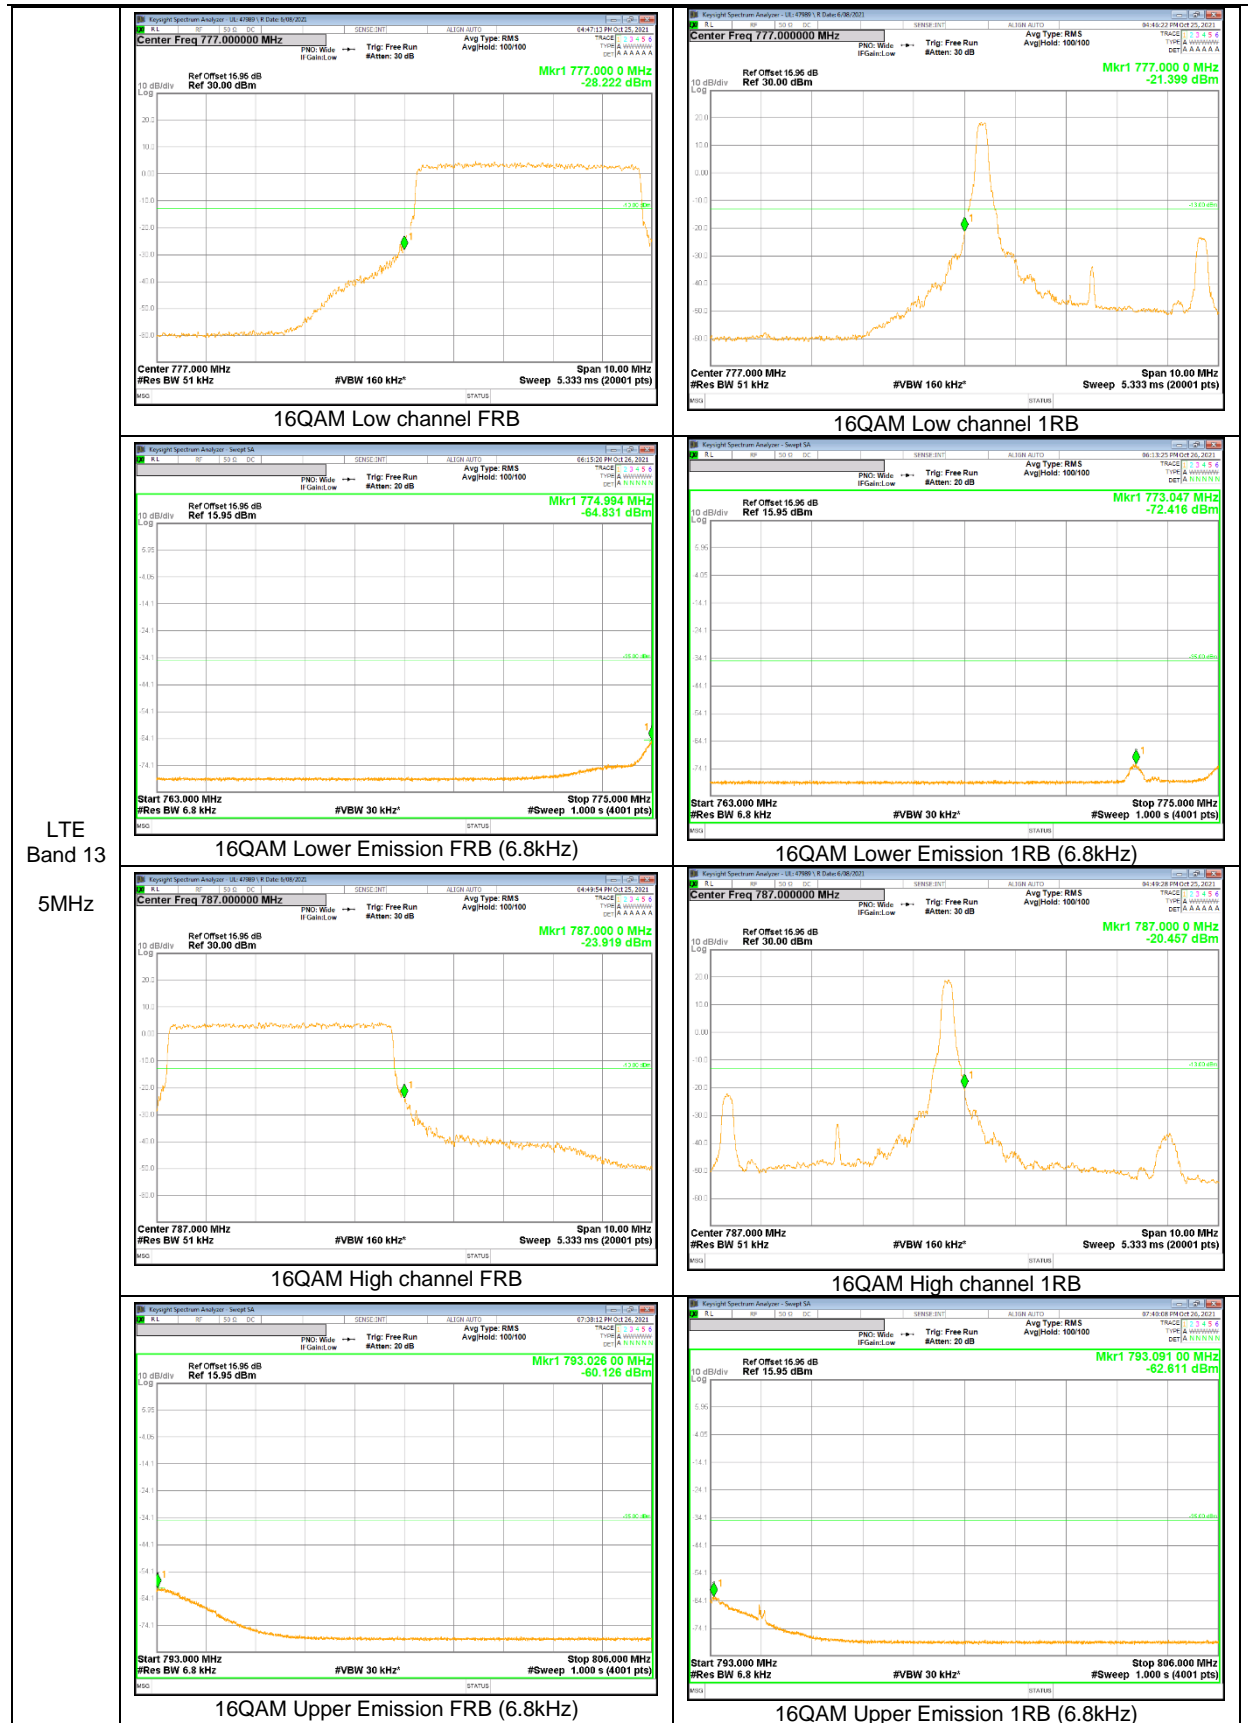

LTE Band 13

LTE
 Band 13
 10MHz

LTE
 Band 13
 10MHz

LTE
 Band 13
 5MHz

LTE
 Band 13
 5MHz

LTE Band 25

LTE
 Band 25
 15MHz

LTE
 Band 25
 10MHz

LTE
 Band 25
 5MHz

LTE
 Band 25
 1.4MHz

LTE Band 26 (Part 22)

LTE
Band 26
15MHz

LTE
 Band 26
 10MHz

LTE
 Band 26
 5MHz

LTE
 Band 26
 3MHz

LTE
 Band 26
 1.4MHz

LTE Band 66