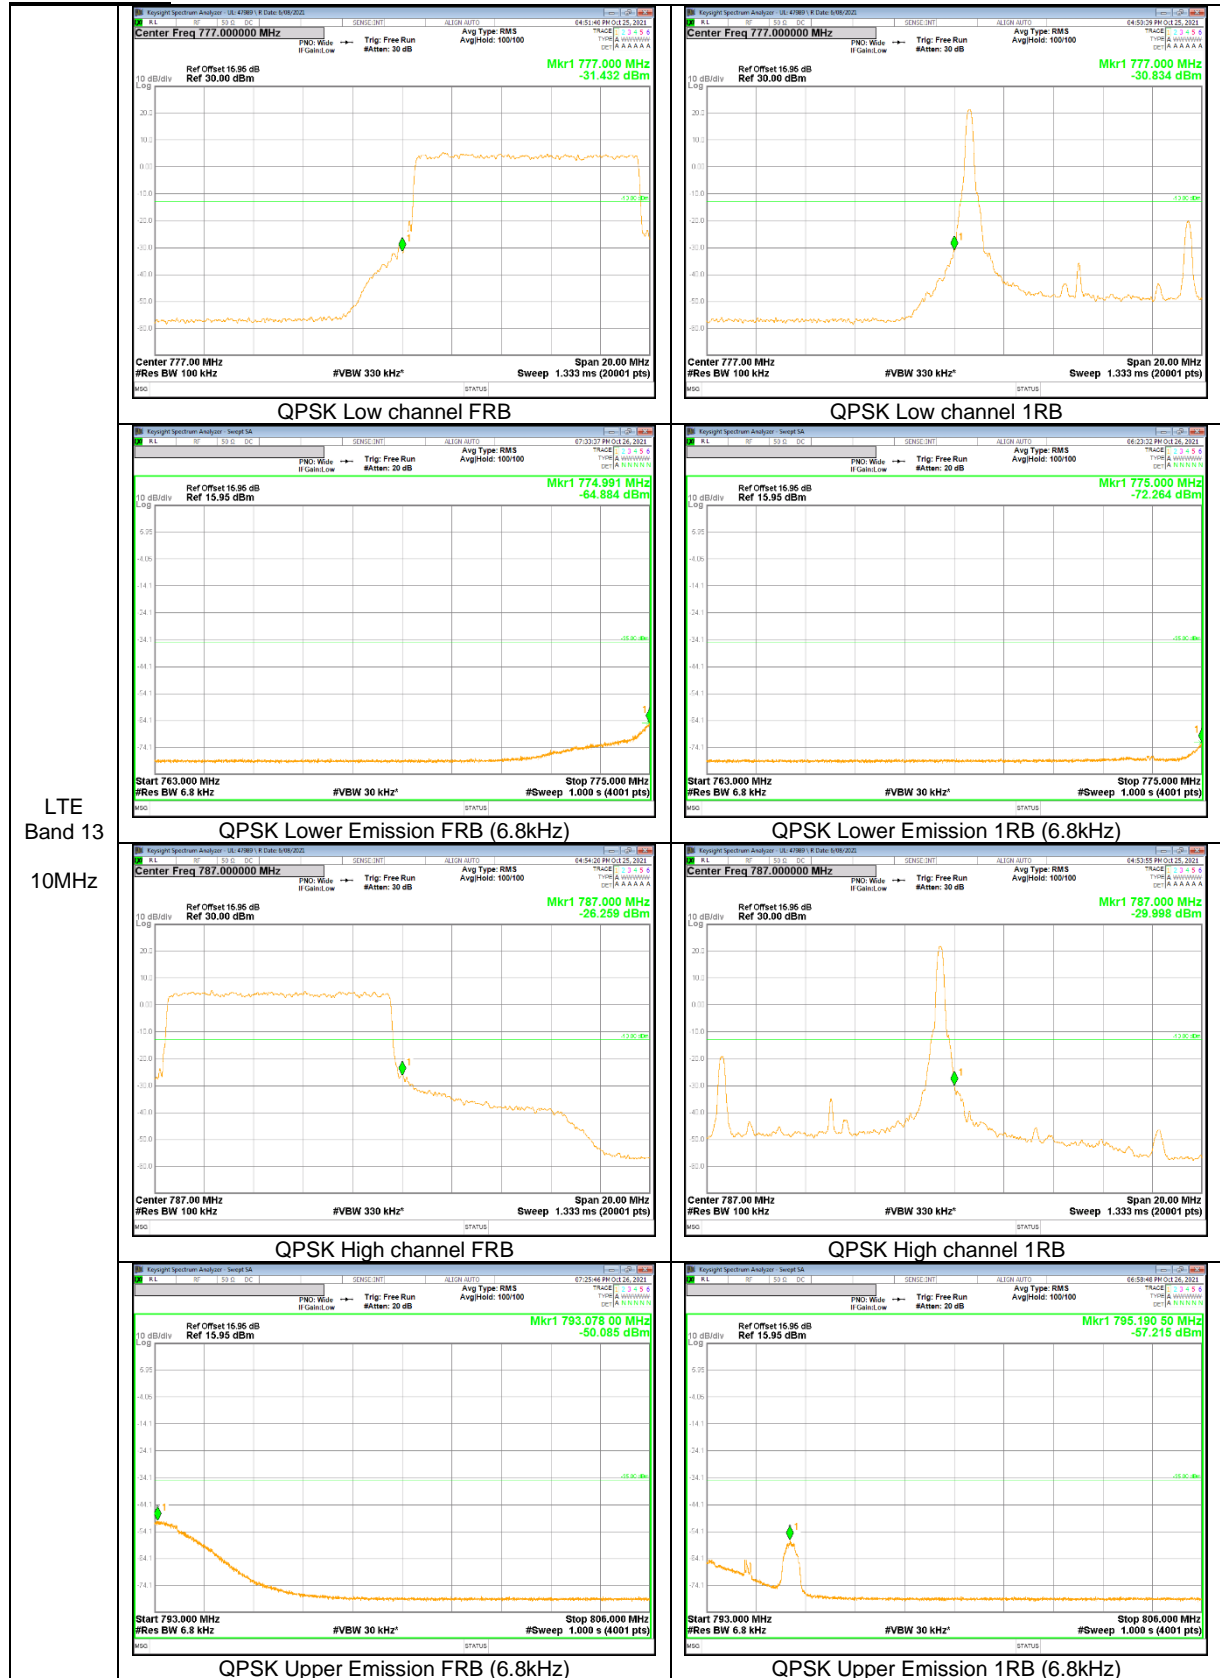

LTE Band 13

LTE
 Band 13
 10MHz

LTE
 Band 13
 10MHz

LTE
 Band 13
 5MHz

LTE
 Band 13
 5MHz

LTE Band 25

LTE
 Band 25
 15MHz

LTE
 Band 25
 10MHz

LTE
 Band 25
 5MHz

LTE
 Band 25
 1.4MHz

LTE Band 26 (Part 22)

LTE
Band 26
15MHz

LTE
 Band 26
 10MHz

LTE
 Band 26
 5MHz

LTE
 Band 26
 3MHz

LTE
 Band 26
 1.4MHz

LTE Band 66