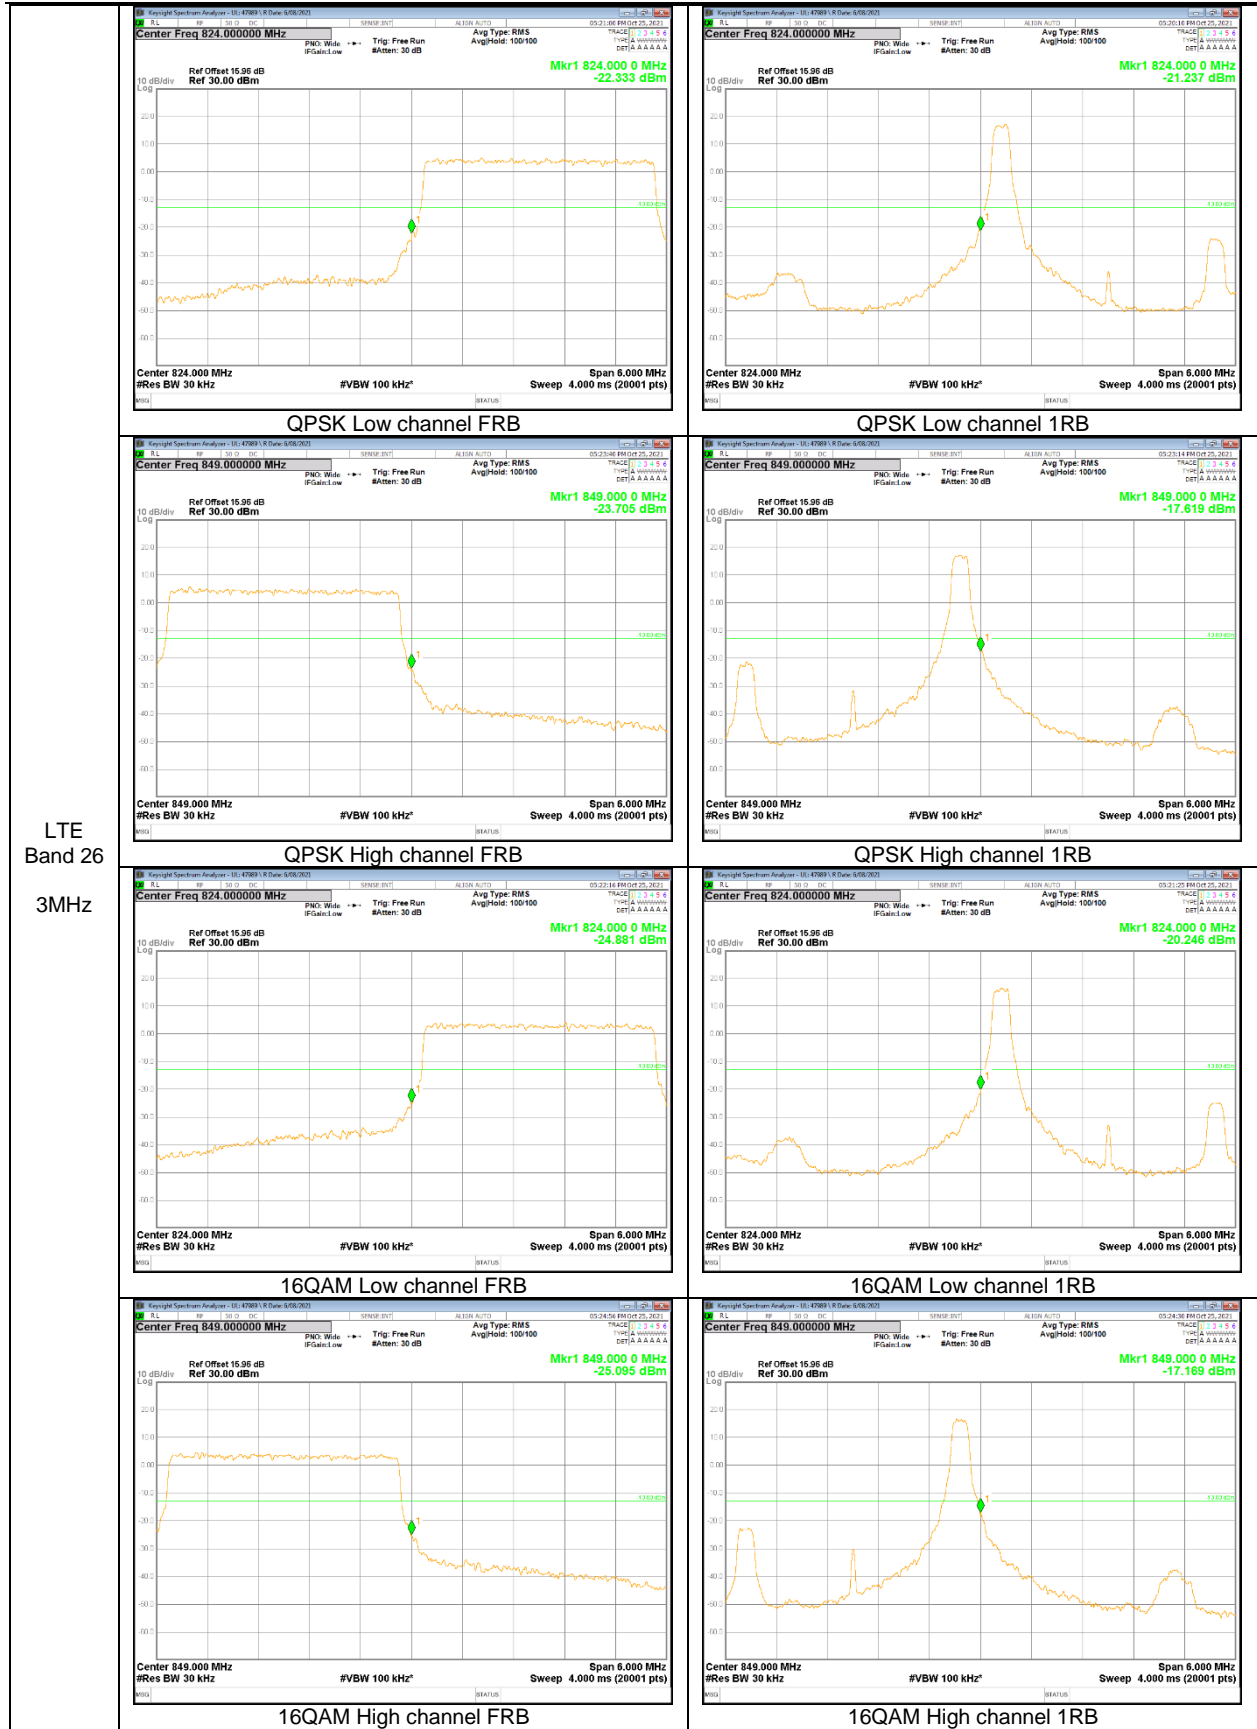

LTE Band 13

LTE
 Band 13
 10MHz

LTE
 Band 13
 10MHz

LTE
 Band 13
 5MHz

LTE
 Band 13
 5MHz

LTE Band 25

LTE
 Band 25
 15MHz

LTE
 Band 25
 10MHz

LTE
 Band 25
 5MHz

LTE
 Band 25
 1.4MHz

LTE Band 26 (Part 22)

LTE
Band 26
15MHz

LTE
 Band 26
 10MHz

LTE
 Band 26
 5MHz

LTE
 Band 26
 3MHz

LTE
 Band 26
 1.4MHz

LTE Band 66