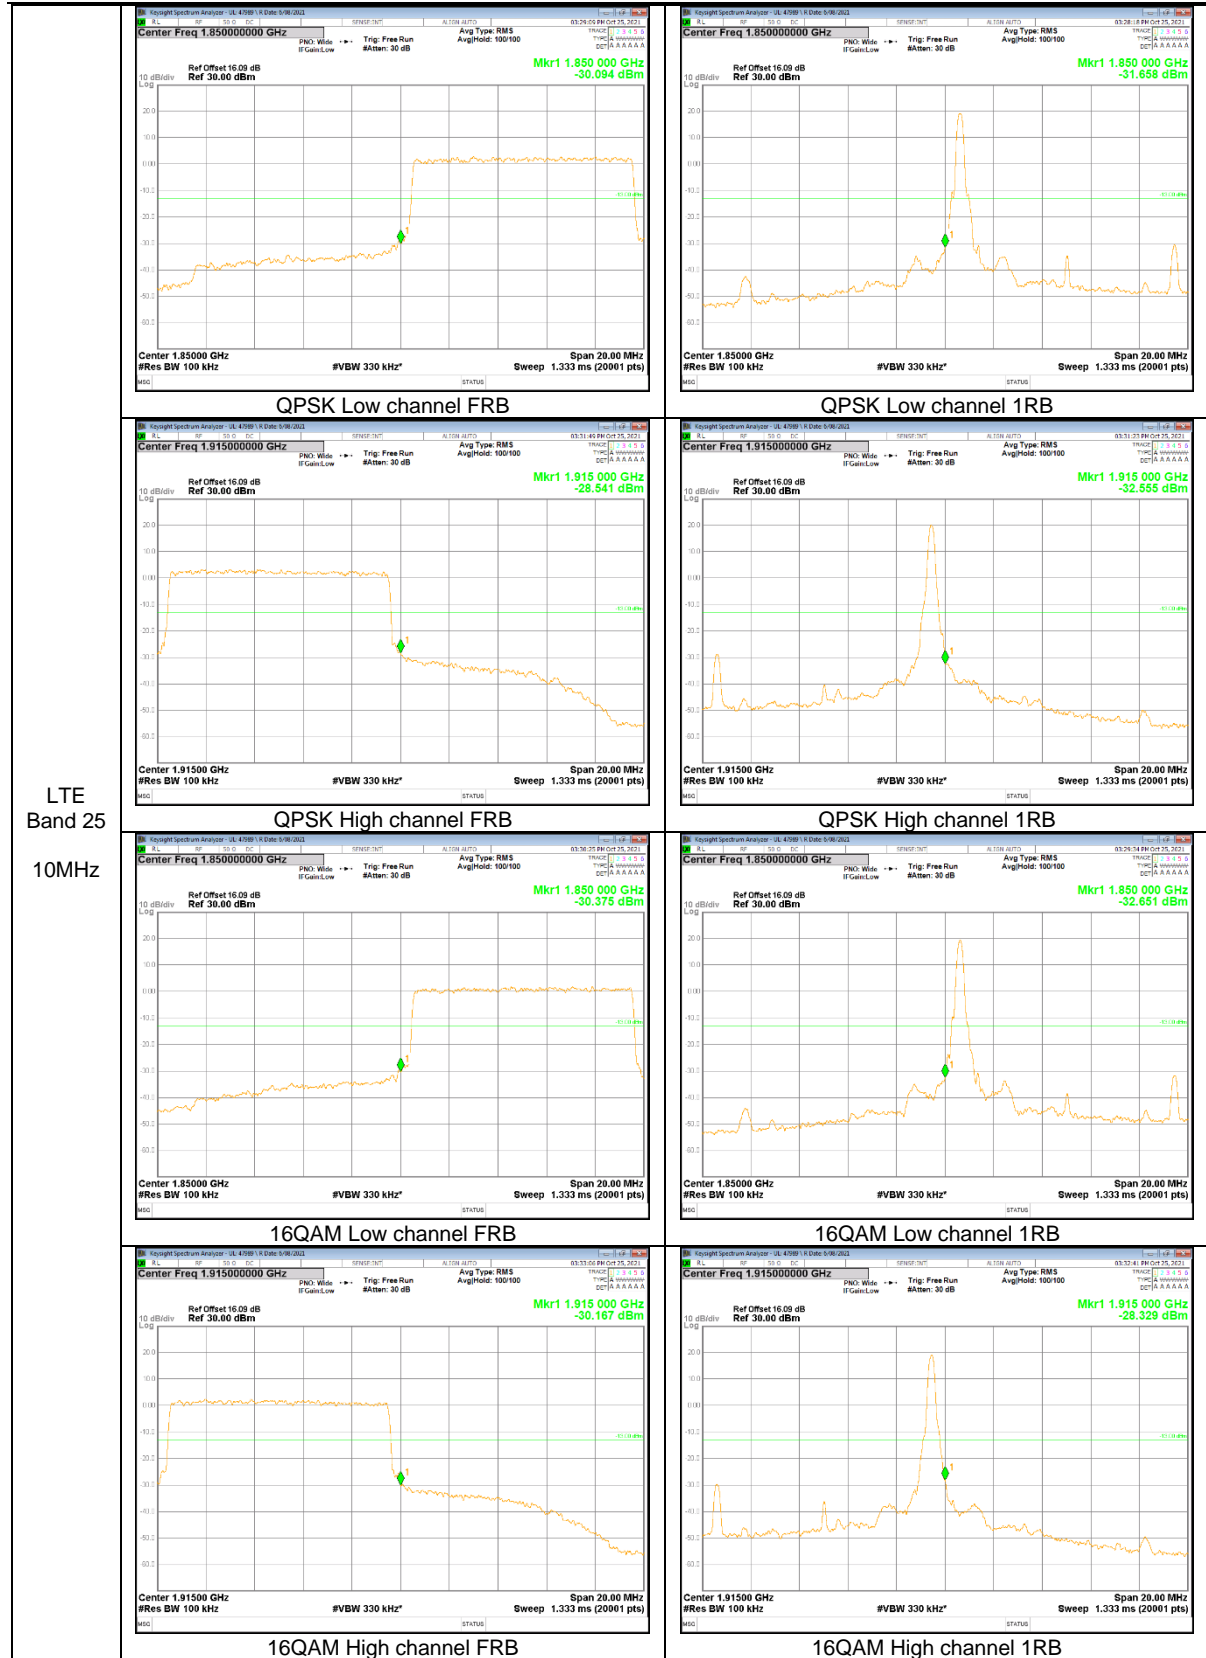

LTE Band 13

LTE
 Band 13
 10MHz

LTE
 Band 13
 10MHz

LTE
 Band 13
 5MHz

LTE
 Band 13
 5MHz

LTE Band 25

LTE
 Band 25
 15MHz

LTE
 Band 25
 10MHz

LTE
 Band 25
 5MHz

LTE
 Band 25
 1.4MHz

LTE Band 26 (Part 22)

LTE
Band 26
15MHz

LTE
 Band 26
 10MHz

LTE
 Band 26
 5MHz

LTE
 Band 26
 3MHz

LTE
 Band 26
 1.4MHz

LTE Band 66