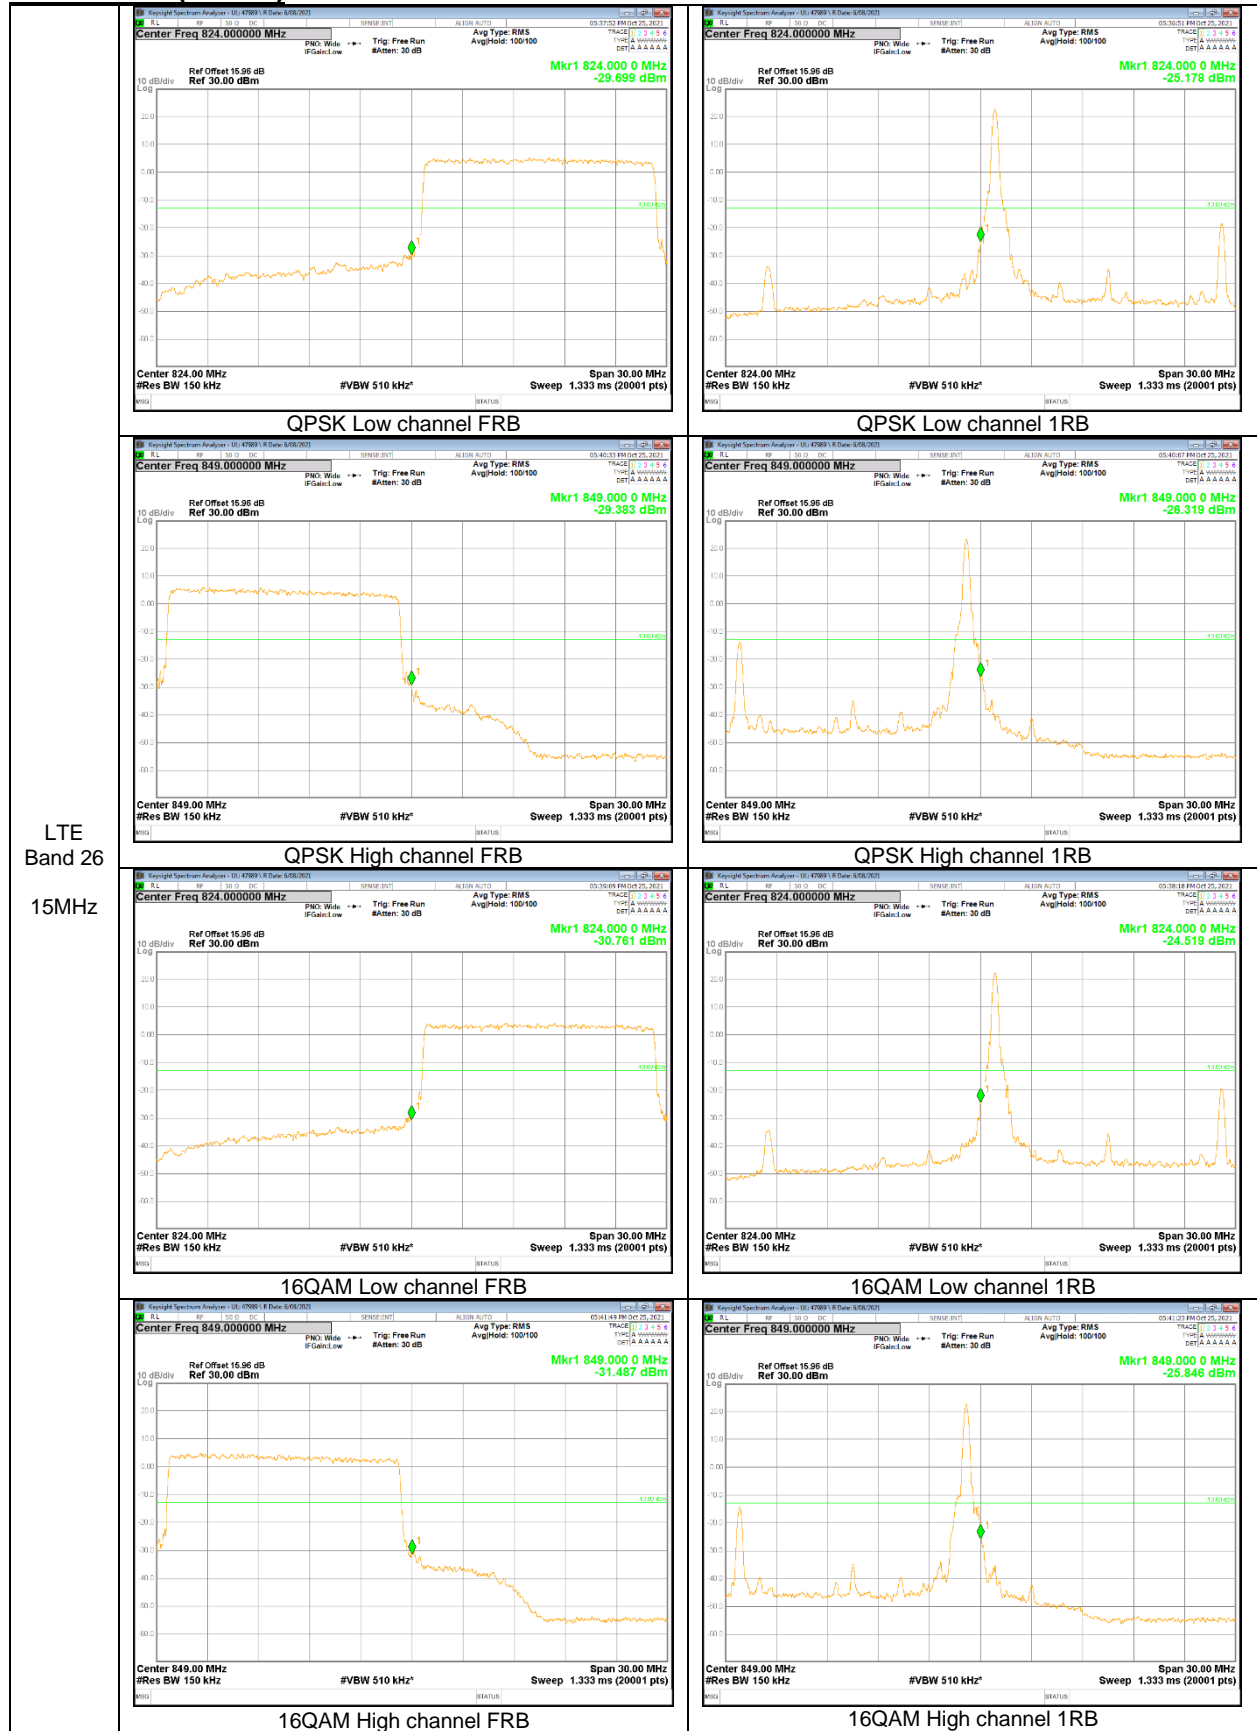

LTE Band 13

LTE
 Band 13
 10MHz

LTE
 Band 13
 10MHz

LTE
 Band 13
 5MHz

LTE
 Band 13
 5MHz

LTE Band 25

LTE
 Band 25
 15MHz

LTE
 Band 25
 10MHz

LTE
 Band 25
 5MHz

LTE
 Band 25
 1.4MHz

LTE Band 26 (Part 22)

LTE
Band 26
15MHz

LTE
 Band 26
 10MHz

LTE
 Band 26
 5MHz

LTE
 Band 26
 3MHz

LTE
 Band 26
 1.4MHz

LTE Band 66