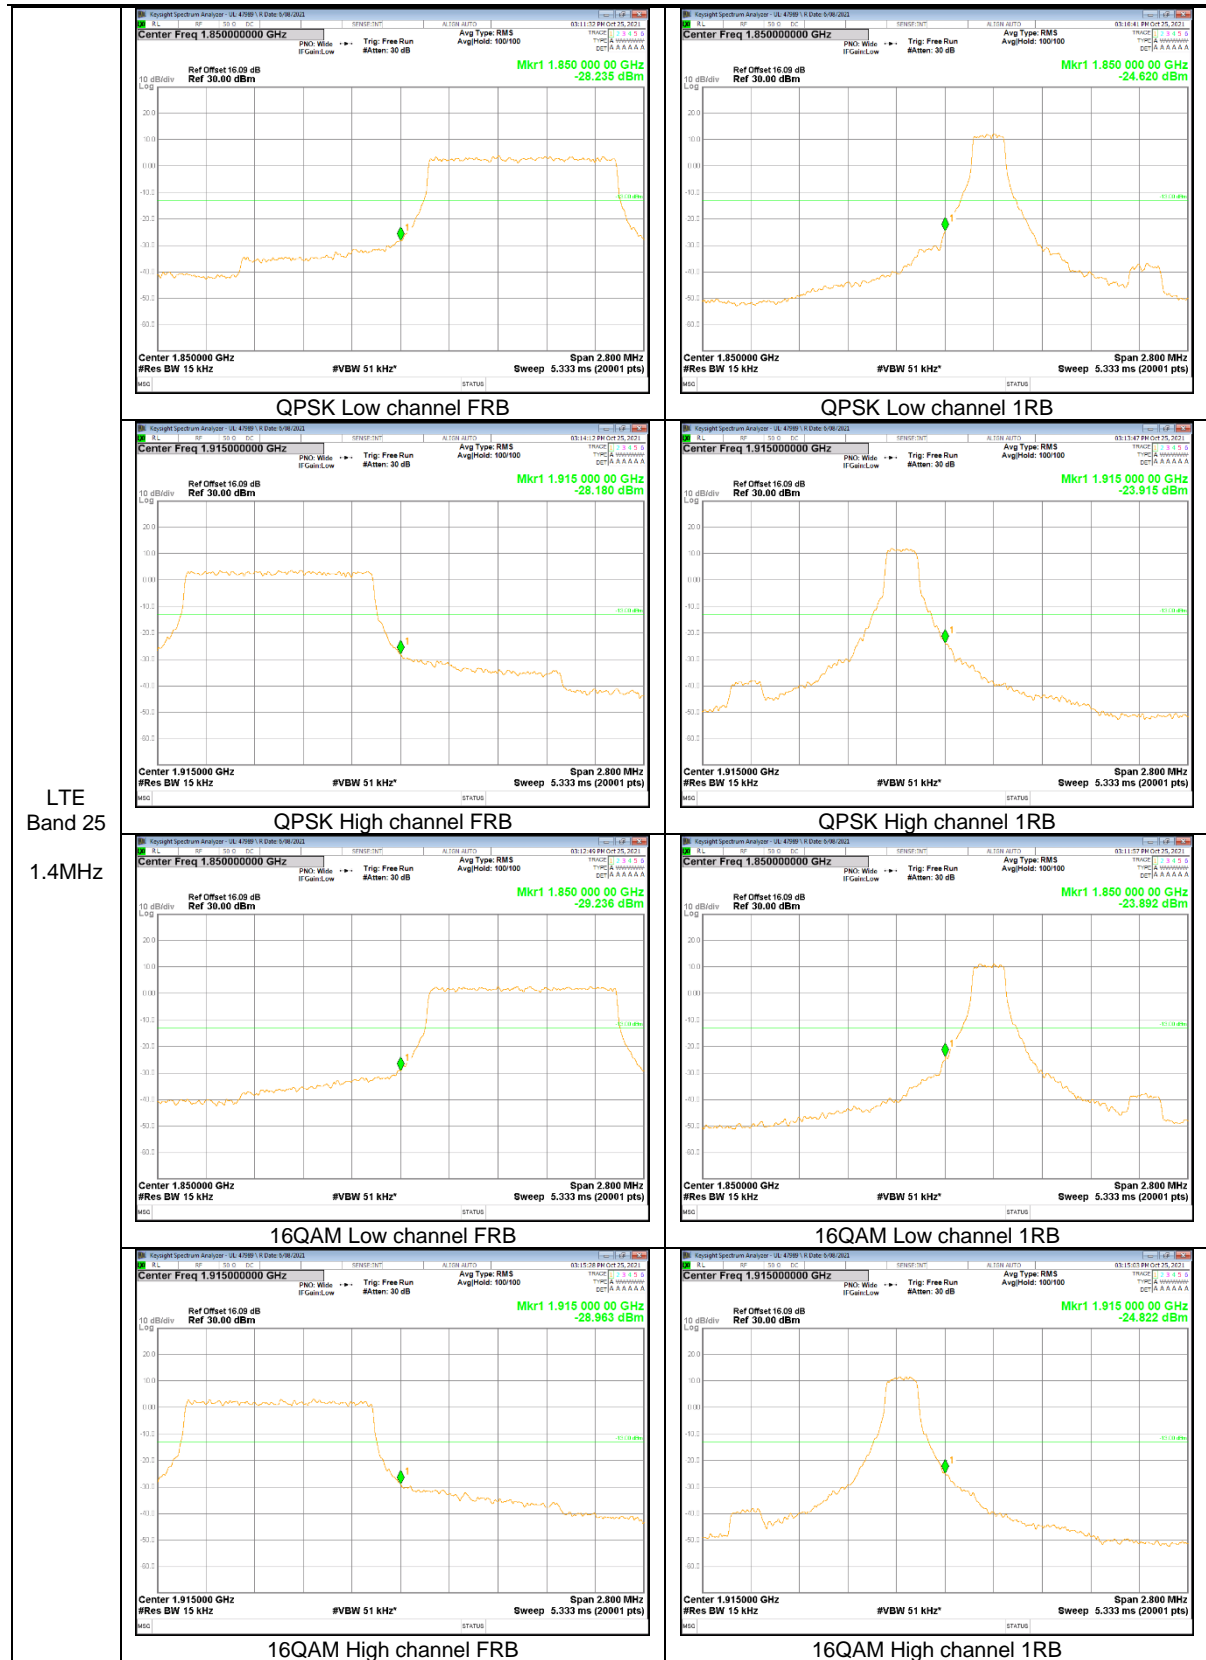

LTE Band 13

LTE
 Band 13
 10MHz

LTE
 Band 13
 10MHz

LTE
 Band 13
 5MHz

LTE
 Band 13
 5MHz

LTE Band 25

LTE
 Band 25
 15MHz

LTE
 Band 25
 10MHz

LTE
 Band 25
 5MHz

LTE
 Band 25
 1.4MHz

LTE Band 26 (Part 22)

LTE
Band 26
15MHz

LTE
 Band 26
 10MHz

LTE
 Band 26
 5MHz

LTE
 Band 26
 3MHz

LTE
 Band 26
 1.4MHz

LTE Band 66