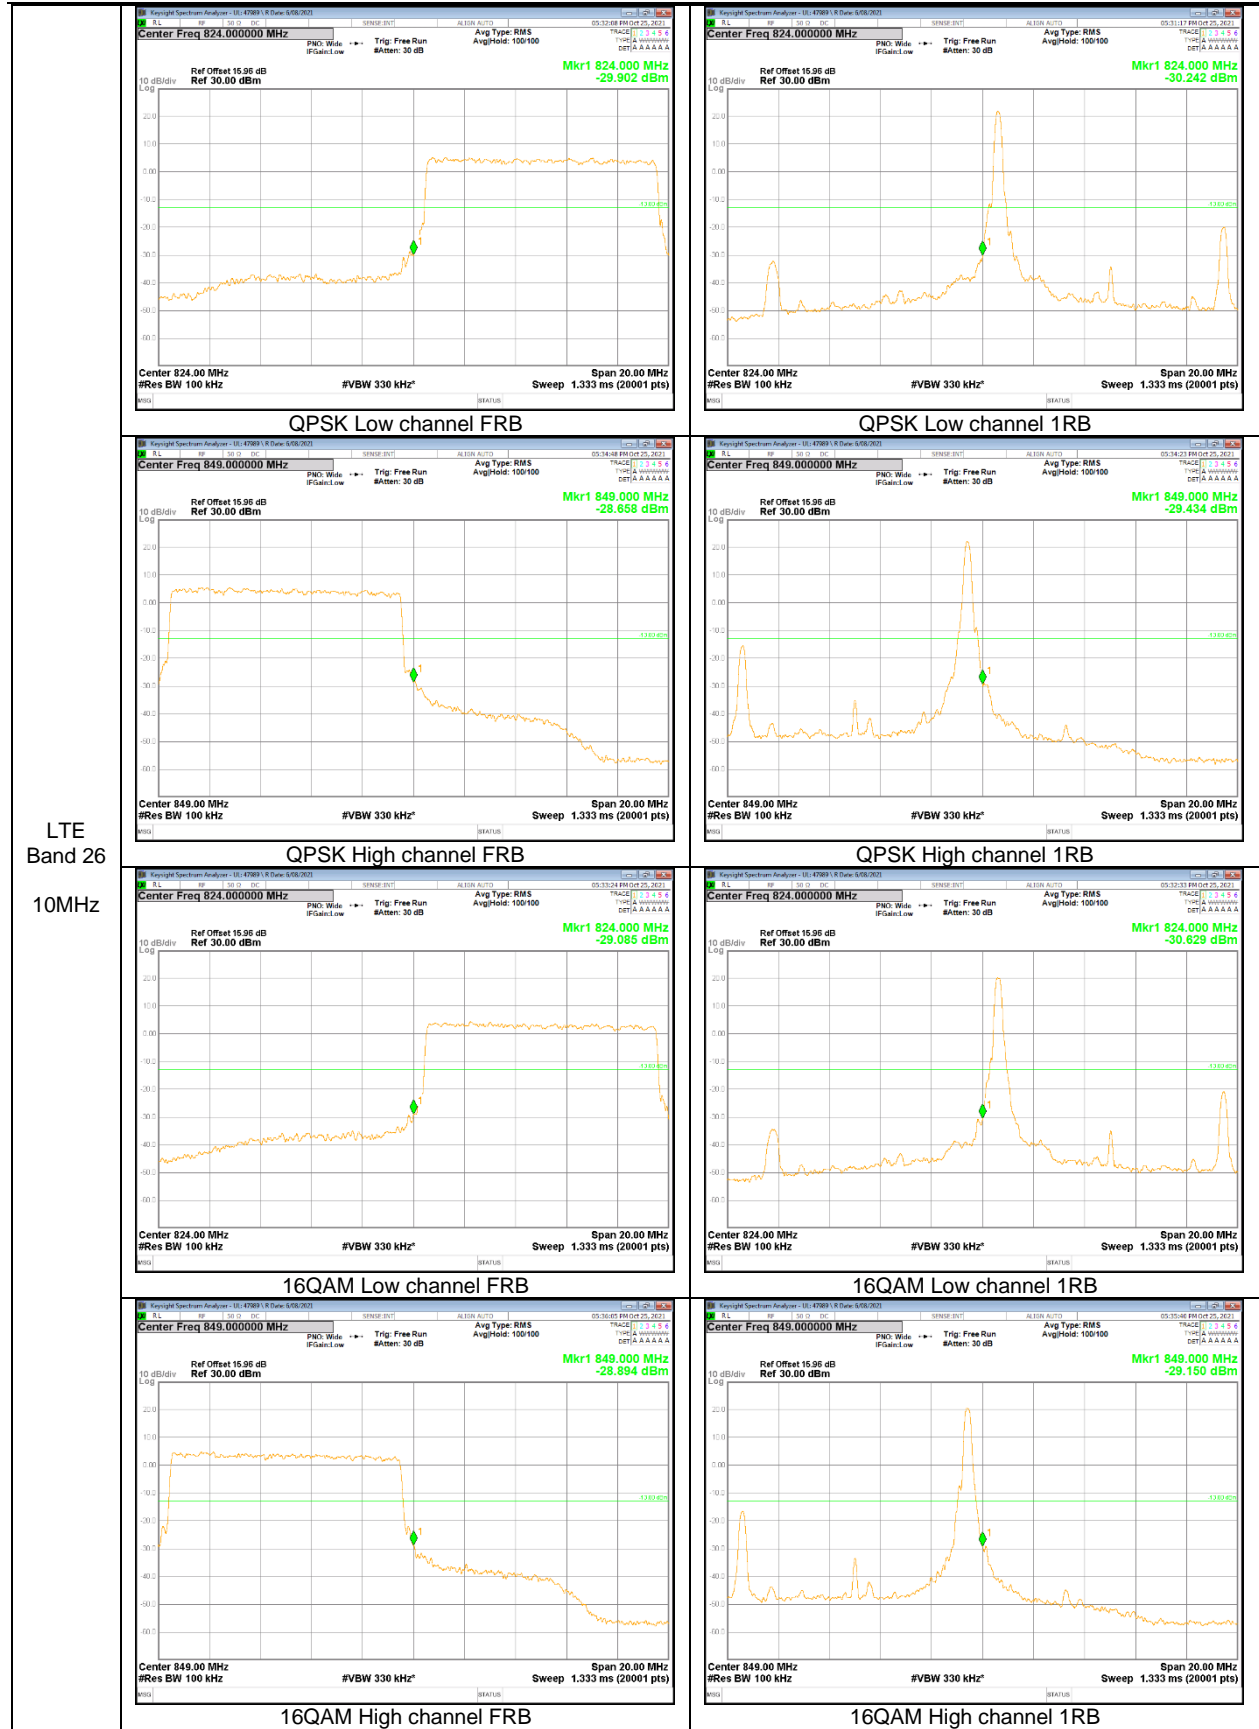

LTE Band 13

LTE
 Band 13
 10MHz

LTE
 Band 13
 10MHz

LTE
 Band 13
 5MHz

LTE
 Band 13
 5MHz

LTE Band 25

LTE
 Band 25
 15MHz

LTE
 Band 25
 10MHz

LTE
 Band 25
 5MHz

LTE
 Band 25
 1.4MHz

LTE Band 26 (Part 22)

LTE
Band 26
15MHz

LTE
 Band 26
 10MHz

LTE
 Band 26
 5MHz

LTE
 Band 26
 3MHz

LTE
 Band 26
 1.4MHz

LTE Band 66