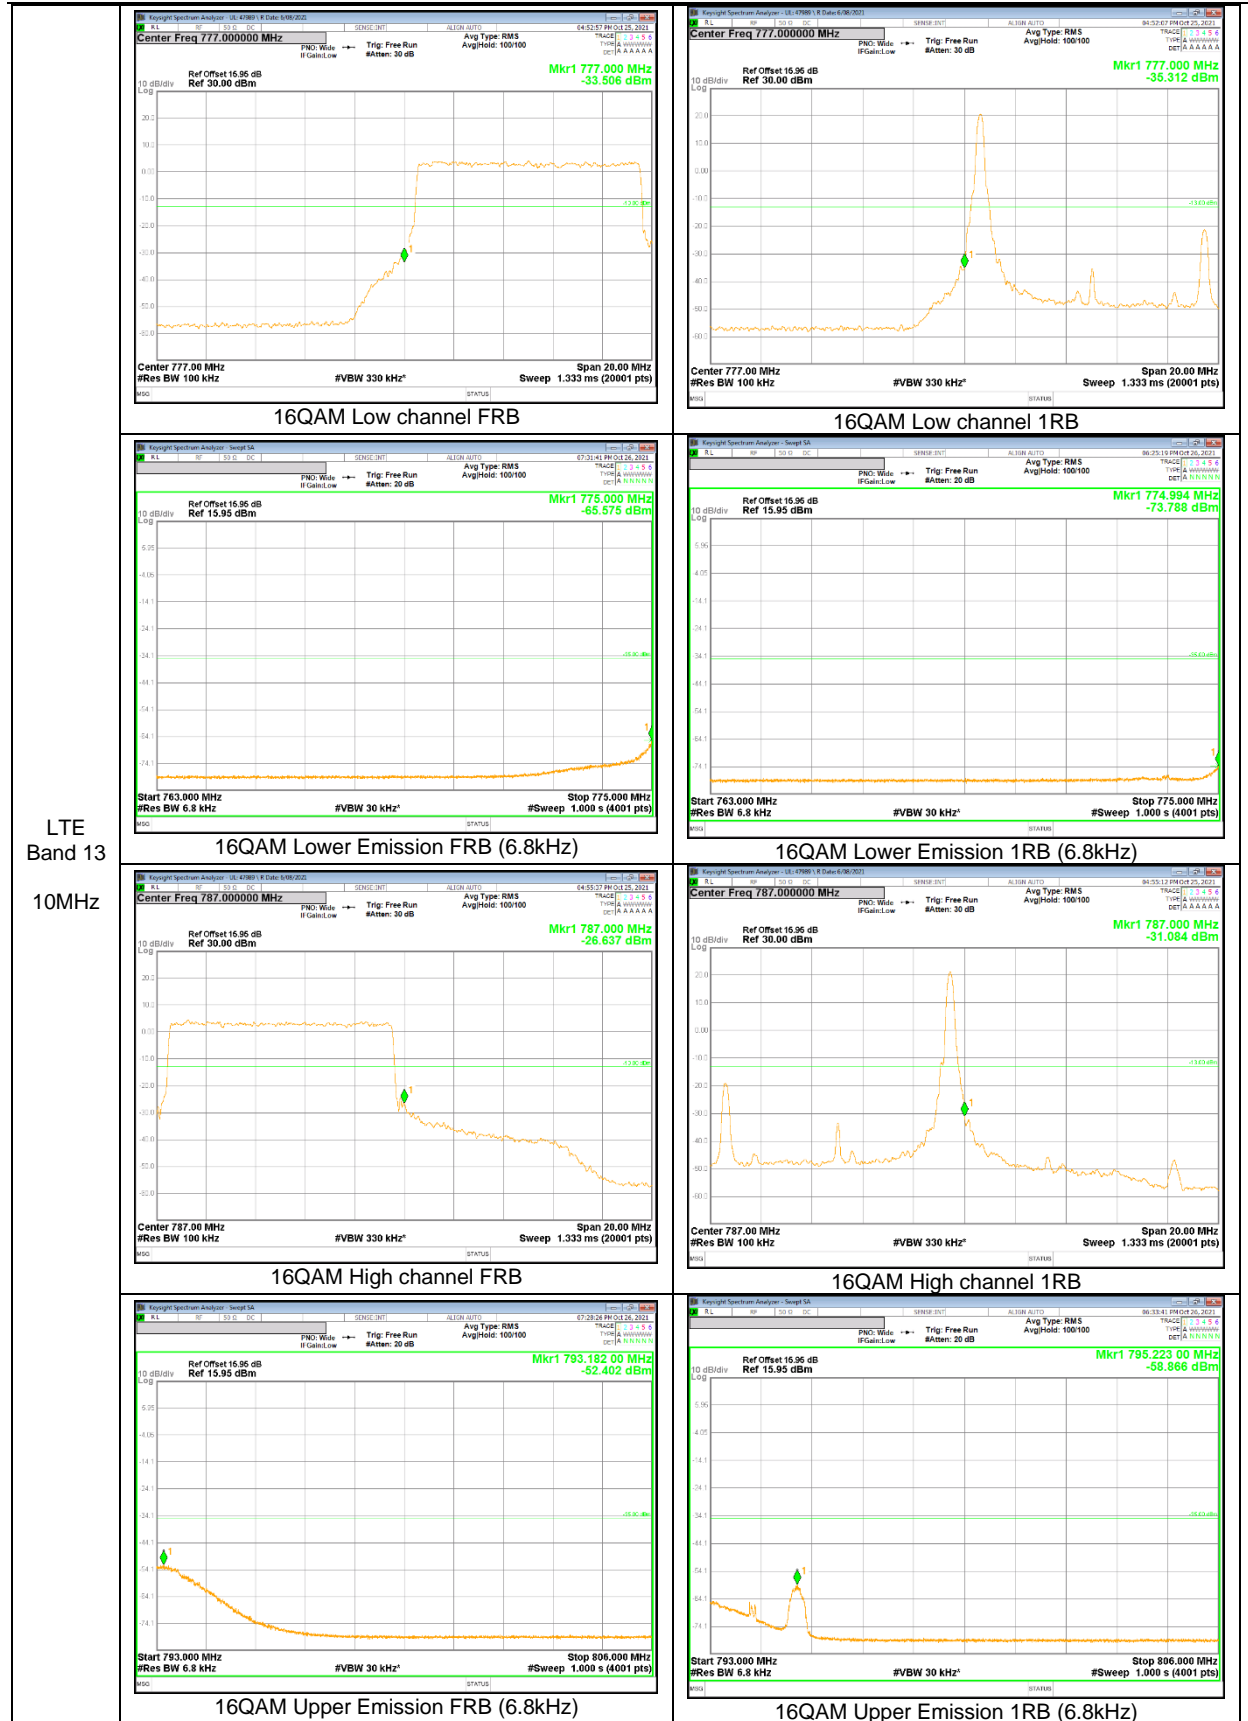

LTE Band 13

LTE
 Band 13
 10MHz

LTE
 Band 13
 10MHz

LTE
 Band 13
 5MHz

LTE
 Band 13
 5MHz

LTE Band 25

LTE
 Band 25
 15MHz

LTE
 Band 25
 10MHz

LTE
 Band 25
 5MHz

LTE
 Band 25
 1.4MHz

LTE Band 26 (Part 22)

LTE
Band 26
15MHz

LTE
 Band 26
 10MHz

LTE
 Band 26
 5MHz

LTE
 Band 26
 3MHz

LTE
 Band 26
 1.4MHz

LTE Band 66