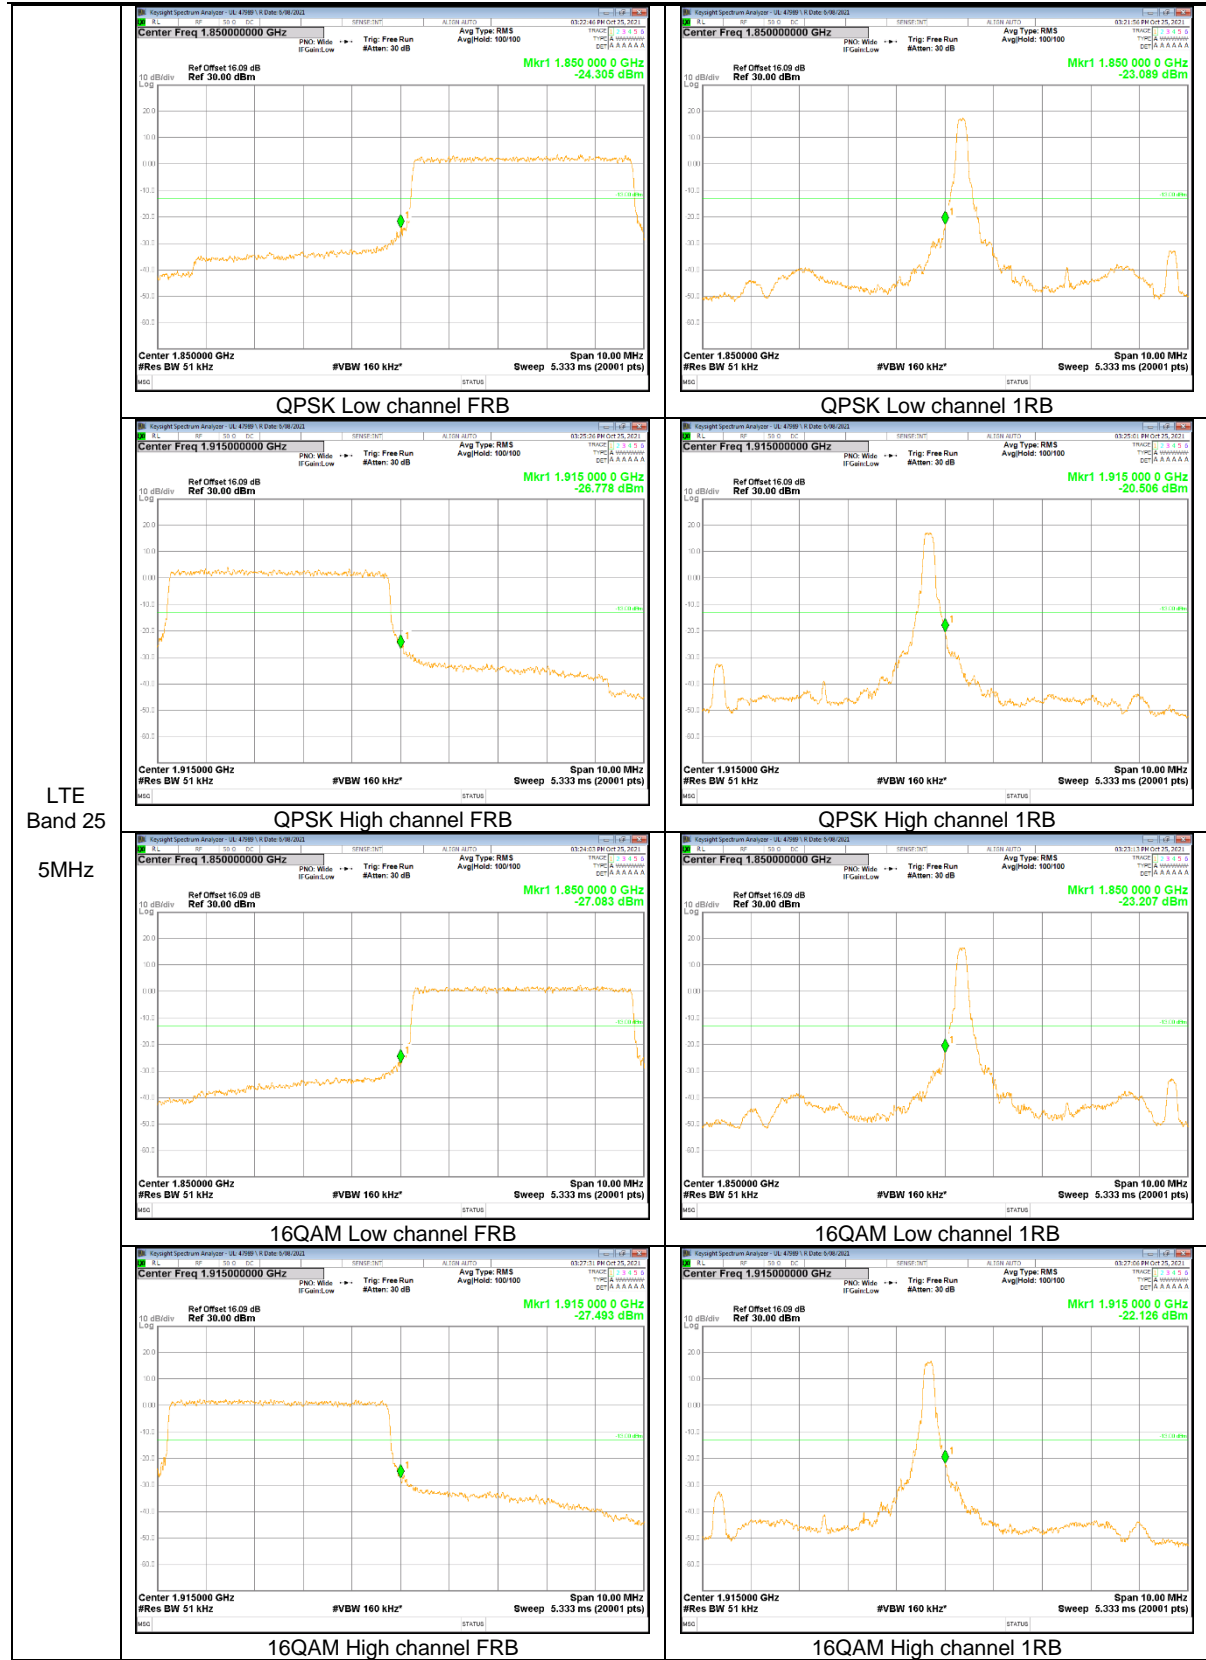

LTE Band 13

LTE
 Band 13
 10MHz

LTE
 Band 13
 10MHz

LTE
 Band 13
 5MHz

LTE
 Band 13
 5MHz

LTE Band 25

LTE
 Band 25
 15MHz

LTE
 Band 25
 10MHz

LTE
 Band 25
 5MHz

LTE
 Band 25
 1.4MHz

LTE Band 26 (Part 22)

LTE
Band 26
15MHz

LTE
 Band 26
 10MHz

LTE
 Band 26
 5MHz

LTE
 Band 26
 3MHz

LTE
 Band 26
 1.4MHz

LTE Band 66