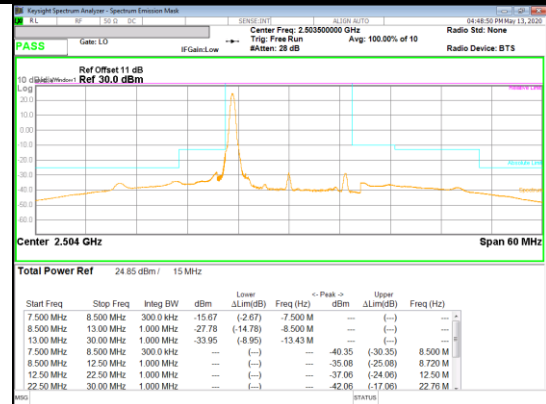

QPSK Low channel 1RB_Offset Low