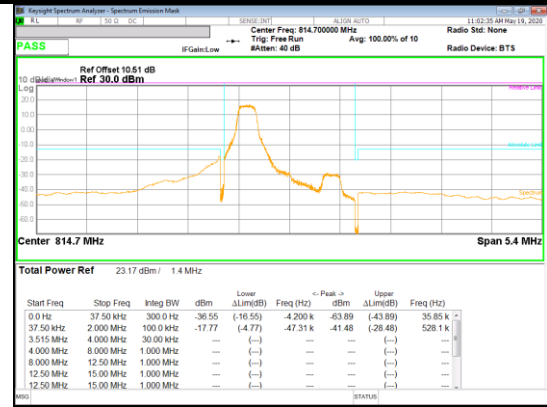

QPSK Low channel 1RB\_Offset Low

QPSK Low channel 1RB\_Offset High

QPSK High channel 1RB\_Offset Low

QPSK High channel FRB

QPSK High channel 1RB\_Offset High

Band 26  
 1.4MHz  
 16QAM

16QAM Low channel FRB

16QAM Low channel 1RB\_Offset Low

16QAM Low channel 1RB\_Offset High

16QAM High channel 1RB\_Offset Low

16QAM High channel FRB

16QAM High channel 1RB\_Offset High

**LTE Band 41(PC2)**

Band 41  
 20MHz  
 QPSK