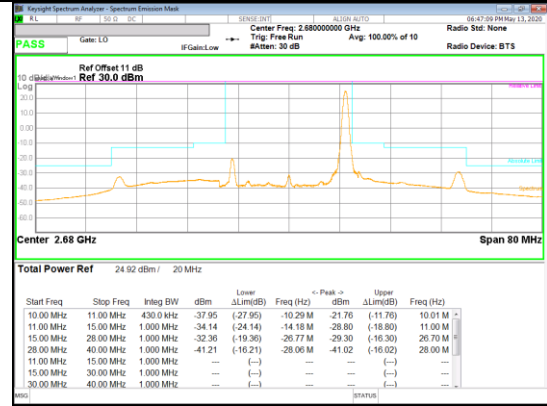

QPSK High channel 1RB_Offset High

Band 41
20MHz
16QAM