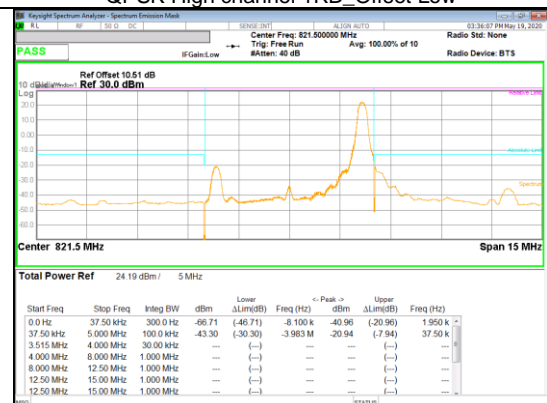

Band 26  
 5MHz  
 QPSK

QPSK Low channel FRB

QPSK Low channel 1RB\_Offset Low

QPSK Low channel 1RB\_Offset High

QPSK High channel 1RB\_Offset Low

QPSK High channel FRB

QPSK High channel 1RB\_Offset High

Band 26  
 3MHz  
 QPSK

QPSK Low channel FRB

QPSK Low channel 1RB\_Offset Low

QPSK Low channel 1RB\_Offset High

QPSK High channel 1RB\_Offset Low

QPSK High channel FRB

QPSK High channel 1RB\_Offset High

Band 26  
 1.4MHz  
 QPSK

QPSK Low channel FRB