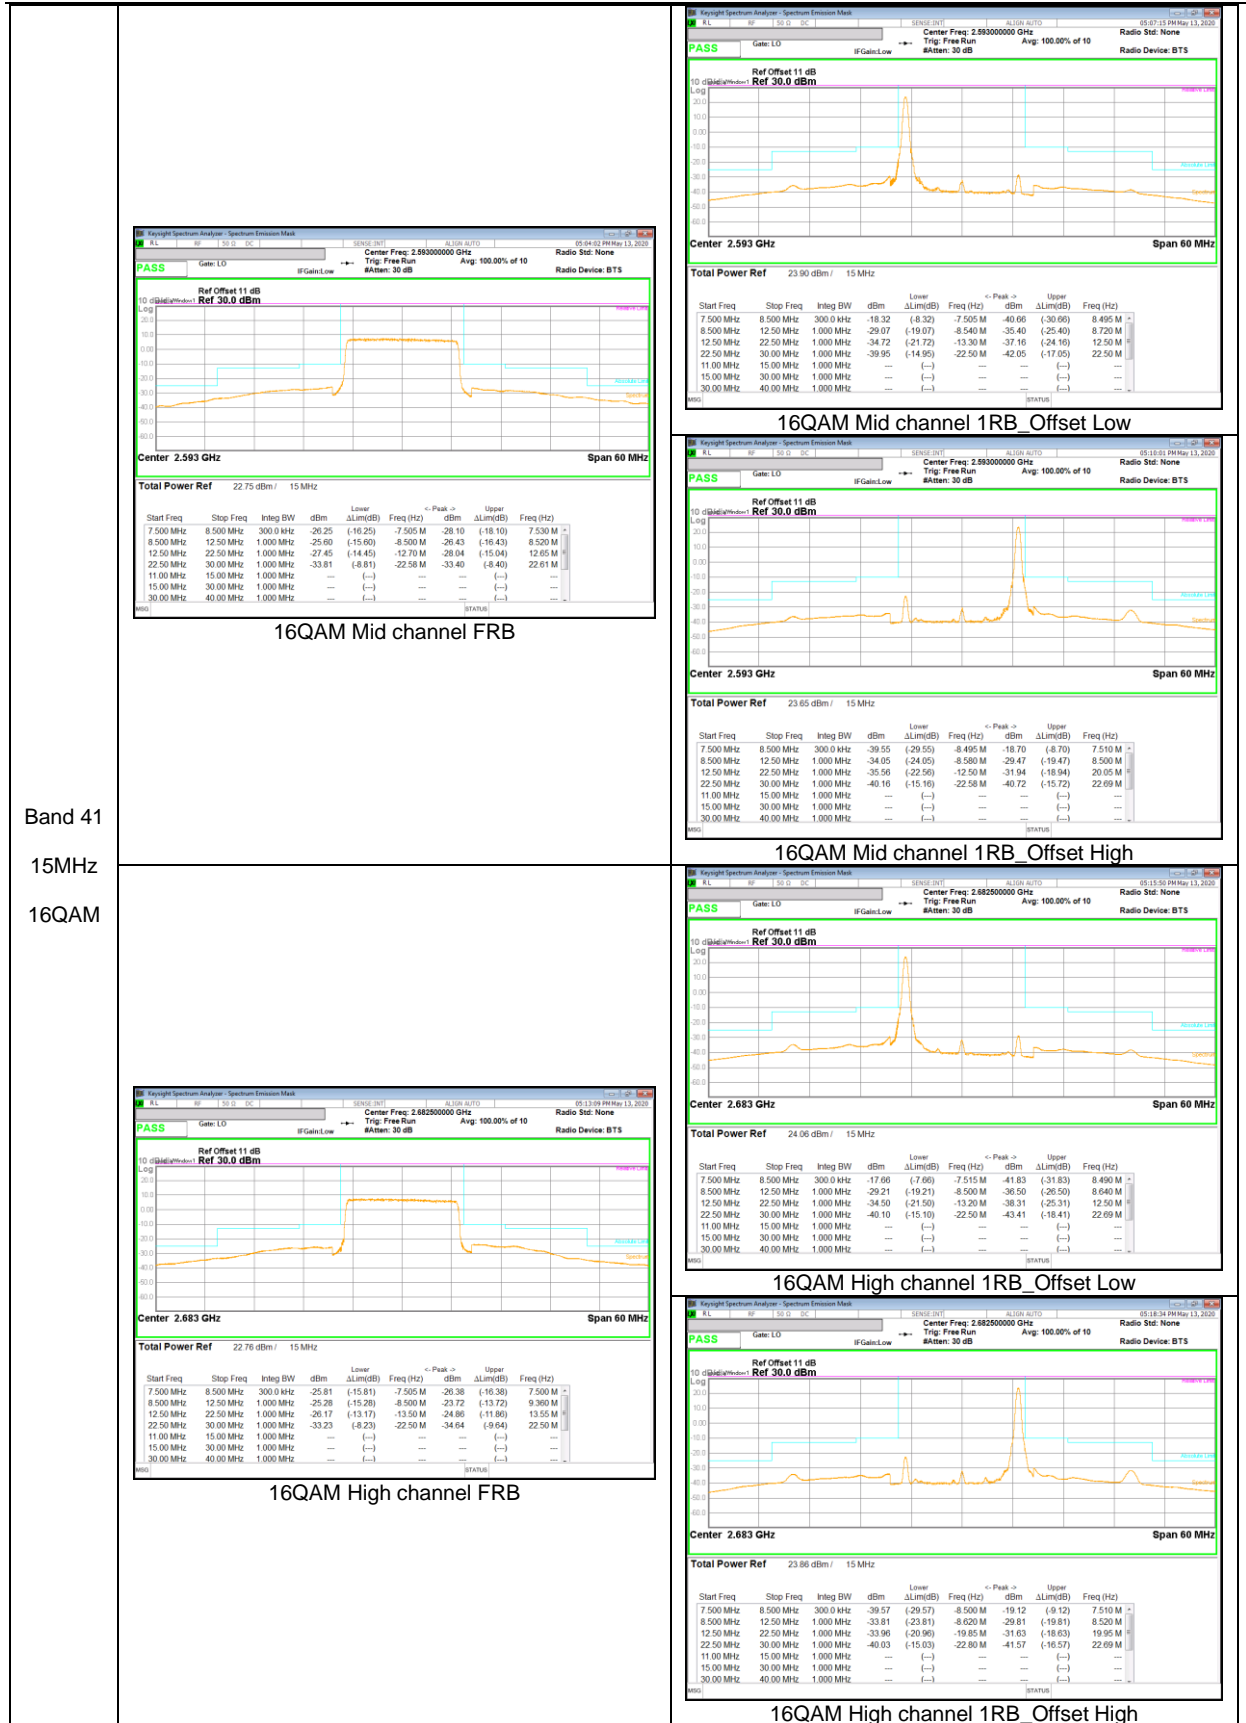

QPSK High channel 1RB\_Offset Low

QPSK High channel 1RB\_Offset High

Band 41  
 15MHz  
 16QAM

16QAM Low channel FRB

16QAM Low channel 1RB\_Offset Low

16QAM Low channel 1RB\_Offset High

Band 41  
 15MHz  
 16QAM

Band 41  
 10MHz  
 QPSK