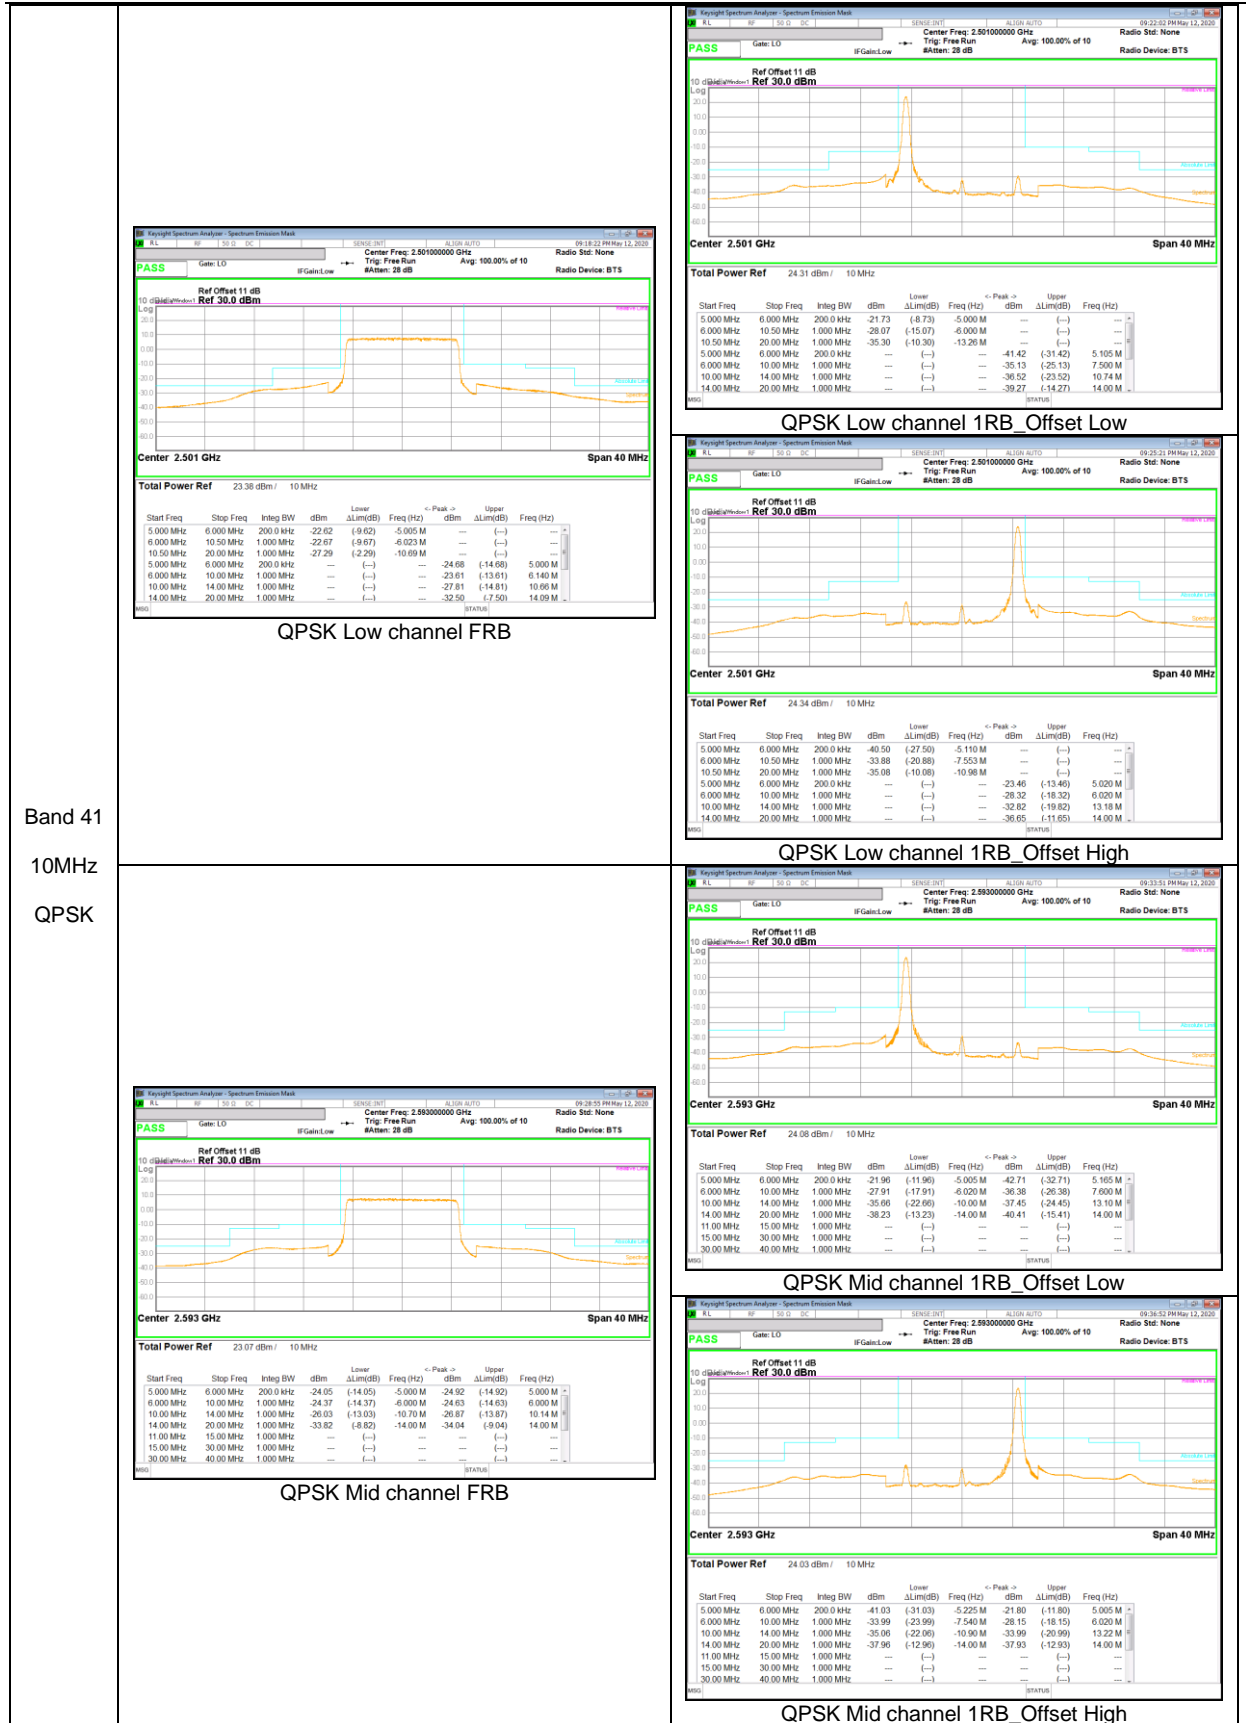

QPSK Low channel FRB

QPSK Low channel 1RB\_Offset Low

QPSK Low channel 1RB\_Offset High

QPSK Mid channel FRB

QPSK Mid channel 1RB\_Offset Low

QPSK Mid channel 1RB\_Offset High

Band 41  
 15MHz  
 QPSK

QPSK High channel FRB

QPSK High channel 1RB\_Offset Low

QPSK High channel 1RB\_Offset High

Band 41  
 15MHz  
 16QAM

16QAM Low channel FRB

16QAM Low channel 1RB\_Offset Low

16QAM Low channel 1RB\_Offset High

Band 41  
 15MHz  
 16QAM

Band 41  
 10MHz  
 QPSK