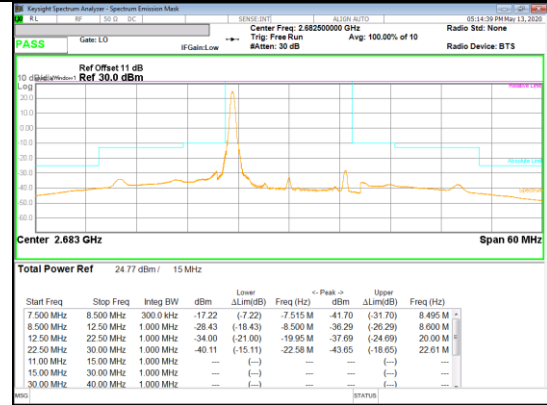

QPSK Low channel FRB

QPSK Low channel 1RB\_Offset Low

QPSK Low channel 1RB\_Offset High

QPSK Mid channel FRB

QPSK Mid channel 1RB\_Offset Low

QPSK Mid channel 1RB\_Offset High

Band 41  
 15MHz  
 QPSK

QPSK High channel FRB