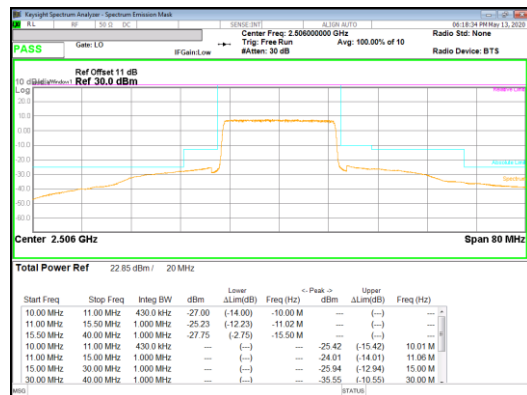

16QAM Low channel FRB