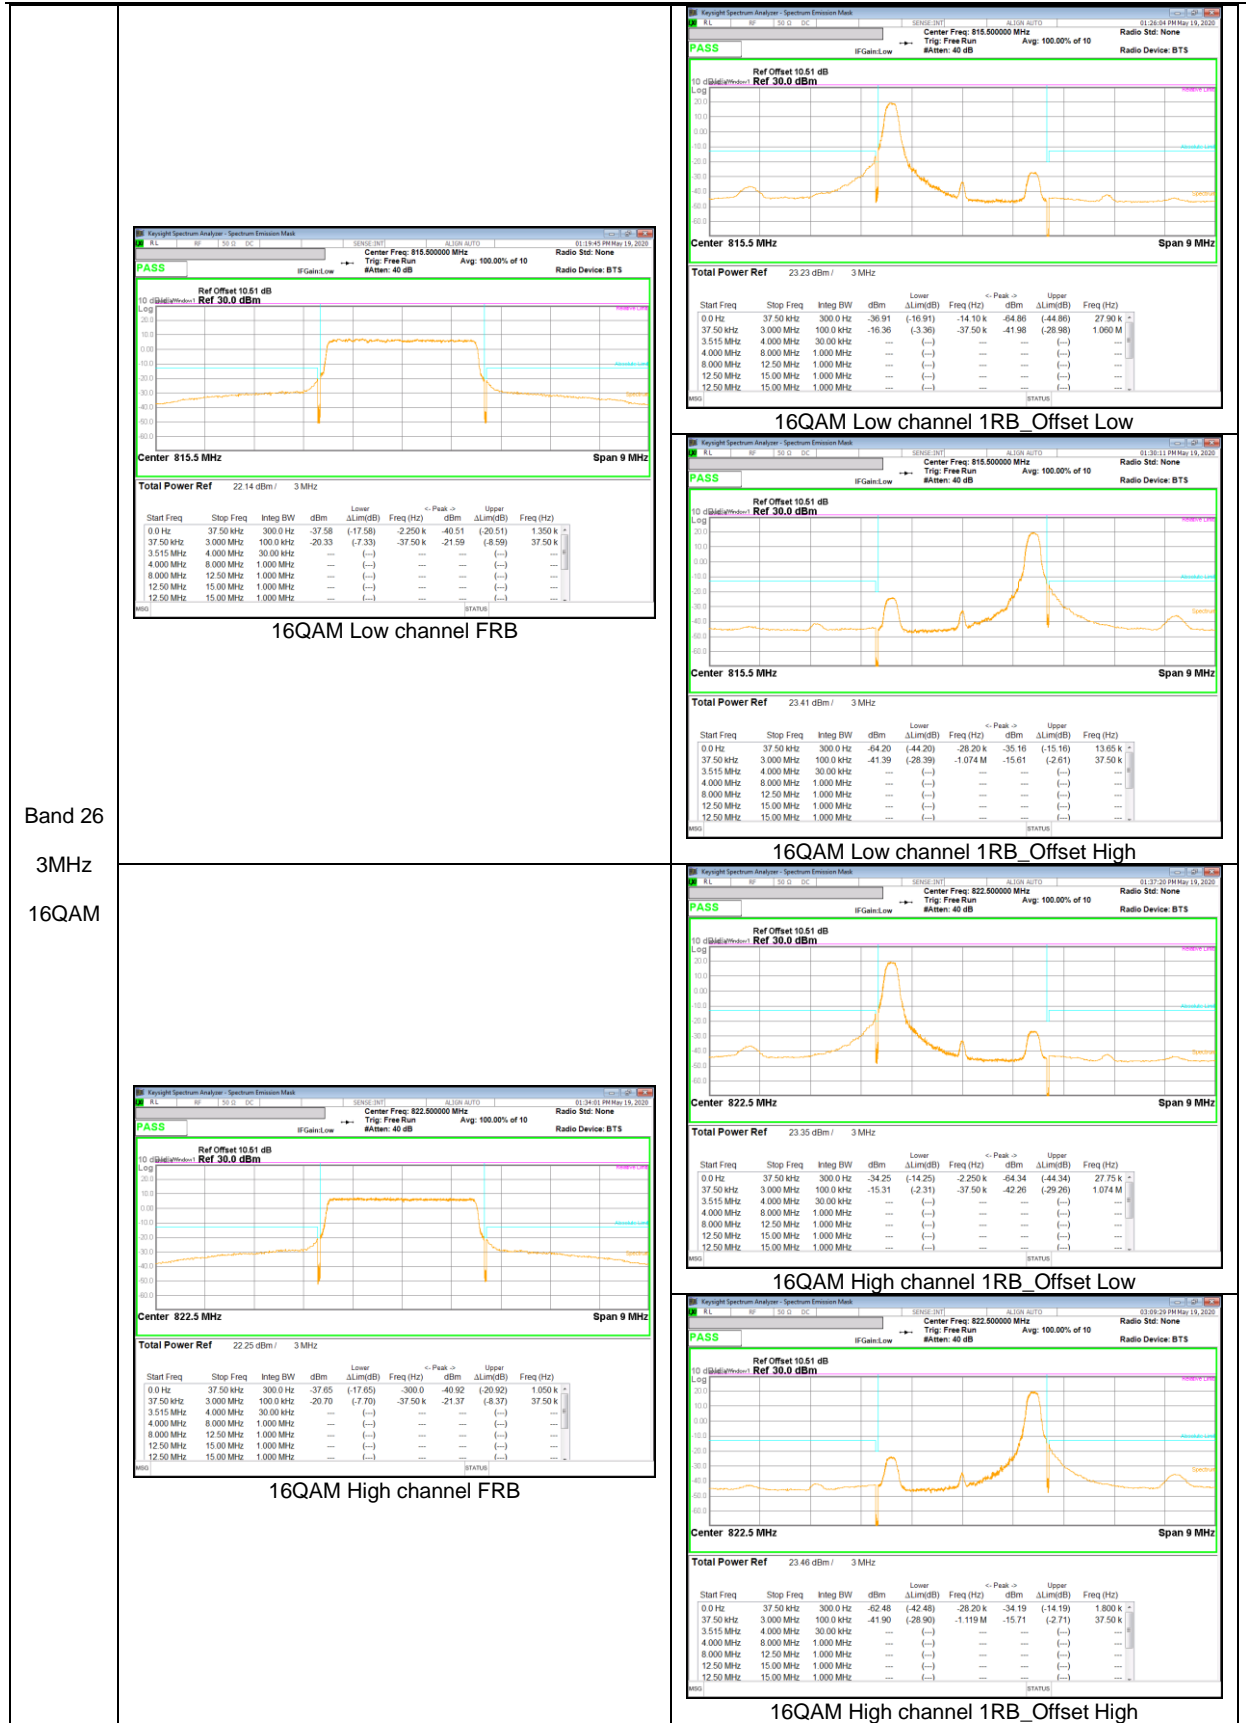

Band 26  
 5MHz  
 QPSK

QPSK Low channel FRB

QPSK Low channel 1RB\_Offset Low

QPSK Low channel 1RB\_Offset High

QPSK High channel 1RB\_Offset Low

QPSK High channel FRB

QPSK High channel 1RB\_Offset High

Band 26  
 3MHz  
 QPSK

QPSK Low channel FRB

QPSK Low channel 1RB\_Offset Low

QPSK Low channel 1RB\_Offset High

QPSK High channel 1RB\_Offset Low

QPSK High channel FRB

QPSK High channel 1RB\_Offset High

Band 26  
 1.4MHz  
 QPSK

QPSK Low channel FRB

QPSK Low channel 1RB\_Offset Low

QPSK Low channel 1RB\_Offset High

QPSK High channel 1RB\_Offset Low

QPSK High channel FRB

QPSK High channel 1RB\_Offset High

Band 26  
 1.4MHz  
 16QAM

16QAM Low channel FRB

16QAM Low channel 1RB\_Offset Low

16QAM Low channel 1RB\_Offset High

16QAM High channel 1RB\_Offset Low

16QAM High channel FRB

16QAM High channel 1RB\_Offset High

**LTE Band 41(PC2)**

Band 41  
 20MHz  
 QPSK