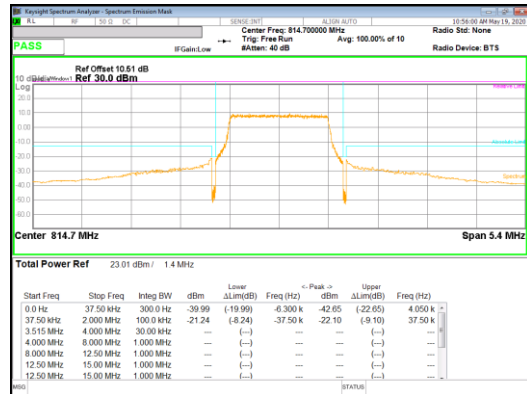

QPSK Low channel FRB

QPSK Low channel 1RB\_Offset Low

QPSK Low channel 1RB\_Offset High

QPSK High channel 1RB\_Offset Low

QPSK High channel FRB

QPSK High channel 1RB\_Offset High

Band 26  
 1.4MHz  
 QPSK

QPSK Low channel FRB

16QAM Low channel 1RB\_Offset Low

16QAM Low channel 1RB\_Offset High

16QAM High channel 1RB\_Offset Low

16QAM High channel FRB

16QAM High channel 1RB\_Offset High

**LTE Band 41(PC2)**

Band 41  
 20MHz  
 QPSK