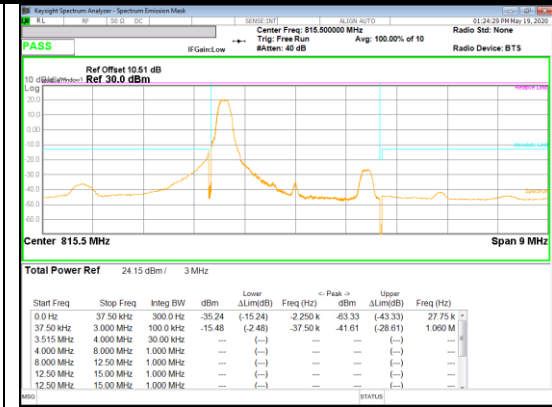

QPSK Low channel 1RB_Offset Low