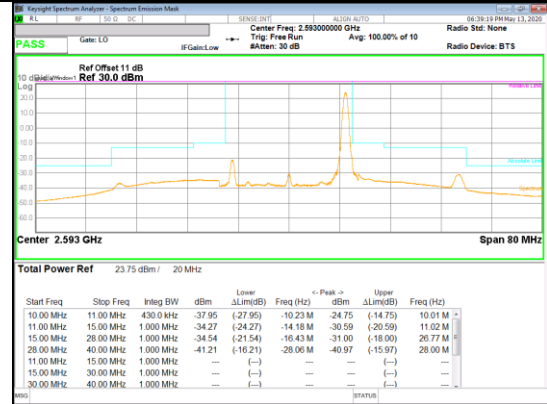

16QAM Mid channel 1RB_Offset High