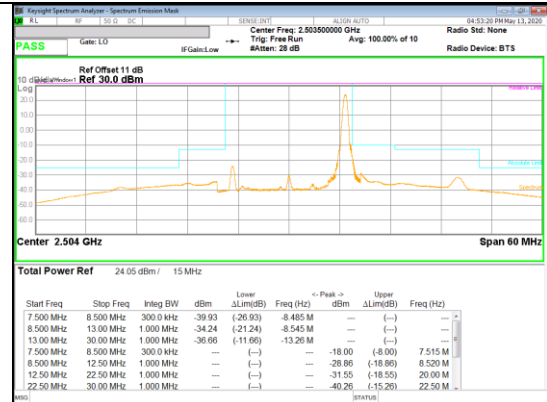

QPSK High channel 1RB\_Offset Low

QPSK High channel 1RB\_Offset High

Band 41  
 15MHz  
 16QAM

16QAM Low channel FRB

16QAM Low channel 1RB\_Offset Low

16QAM Low channel 1RB\_Offset High

Band 41  
 15MHz  
 16QAM