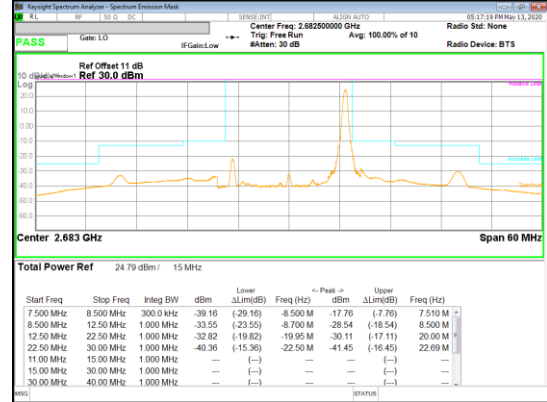

QPSK High channel 1RB_Offset High

Band 41
15MHz
16QAM