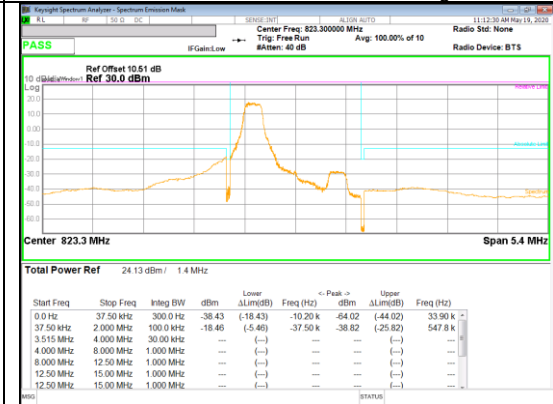

QPSK High channel 1RB_Offset Low