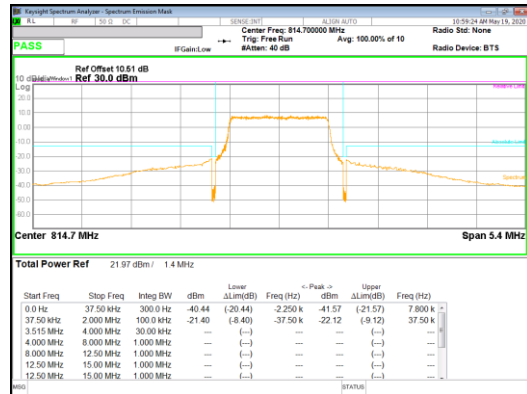

QPSK Low channel 1RB\_Offset Low

QPSK Low channel 1RB\_Offset High

QPSK High channel 1RB\_Offset Low

QPSK High channel FRB

QPSK High channel 1RB\_Offset High

Band 26  
 1.4MHz  
 16QAM

16QAM Low channel FRB

16QAM Low channel 1RB\_Offset Low

16QAM Low channel 1RB\_Offset High

16QAM High channel 1RB\_Offset Low

16QAM High channel FRB

16QAM High channel 1RB\_Offset High

**LTE Band 41(PC2)**

Band 41  
 20MHz  
 QPSK