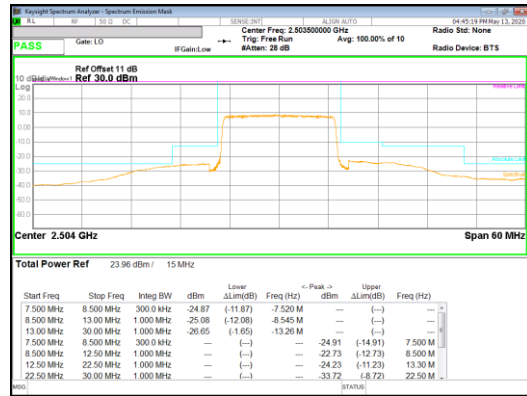

16QAM Mid channel FRB

16QAM Mid channel 1RB\_Offset Low

16QAM Mid channel 1RB\_Offset High

16QAM High channel FRB

16QAM High channel 1RB\_Offset Low

16QAM High channel 1RB\_Offset High

Band 41  
 15MHz  
 QPSK