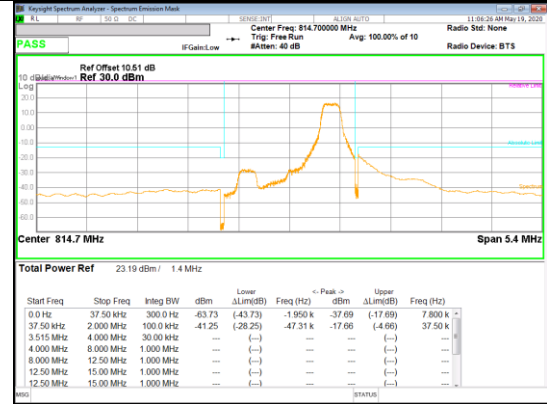

QPSK Low channel 1RB\_Offset Low

QPSK Low channel 1RB\_Offset High

QPSK High channel 1RB\_Offset Low

QPSK High channel FRB

QPSK High channel 1RB\_Offset High

Band 26  
 1.4MHz  
 16QAM

16QAM Low channel FRB

16QAM Low channel 1RB\_Offset Low

16QAM Low channel 1RB\_Offset High

16QAM High channel 1RB\_Offset Low

16QAM High channel FRB

16QAM High channel 1RB\_Offset High

**LTE Band 41(PC2)**

Band 41  
 20MHz  
 QPSK