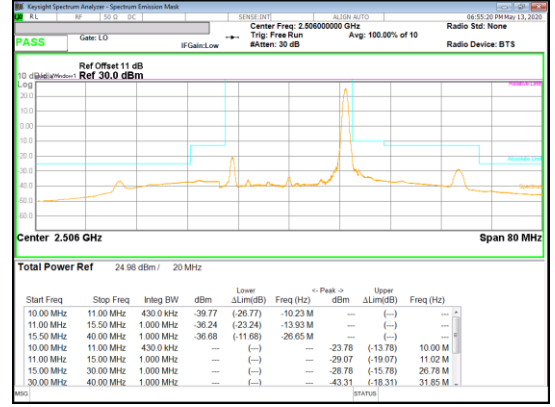

QPSK Low channel 1RB_Offset High