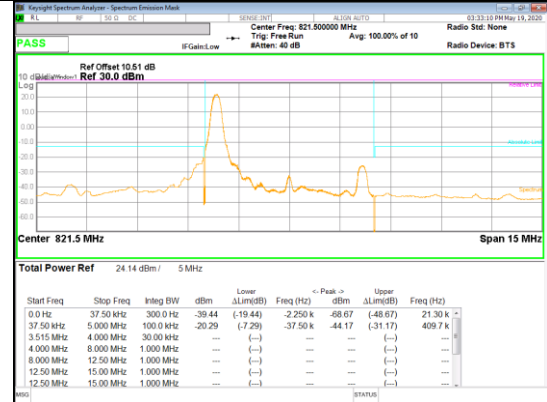

Band 26  
 5MHz  
 QPSK

QPSK Low channel FRB

QPSK Low channel 1RB\_Offset Low

QPSK Low channel 1RB\_Offset High

QPSK High channel 1RB\_Offset Low

QPSK High channel FRB

QPSK High channel 1RB\_Offset High

Band 26  
 3MHz  
 QPSK