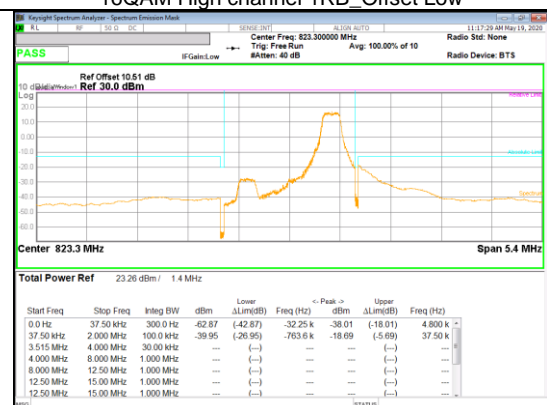

16QAM Low channel 1RB\_Offset Low

16QAM Low channel 1RB\_Offset High

16QAM High channel 1RB\_Offset Low

16QAM High channel FRB

16QAM High channel 1RB\_Offset High

**LTE Band 41(PC2)**

Band 41  
 20MHz  
 QPSK