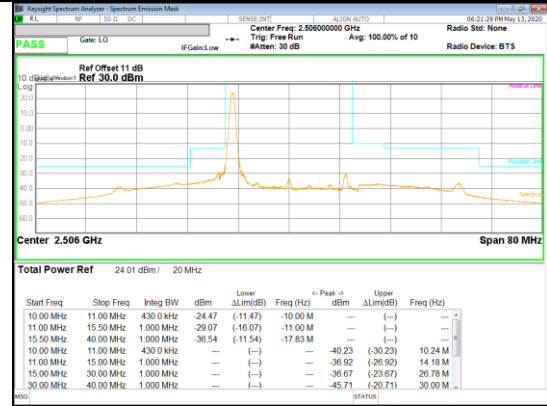

QPSK High channel 1RB\_Offset Low

QPSK High channel 1RB\_Offset High

Band 41  
 20MHz  
 16QAM

16QAM Low channel FRB

16QAM Low channel 1RB\_Offset Low

16QAM Low channel 1RB\_Offset High

Band 41  
 20MHz  
 16QAM