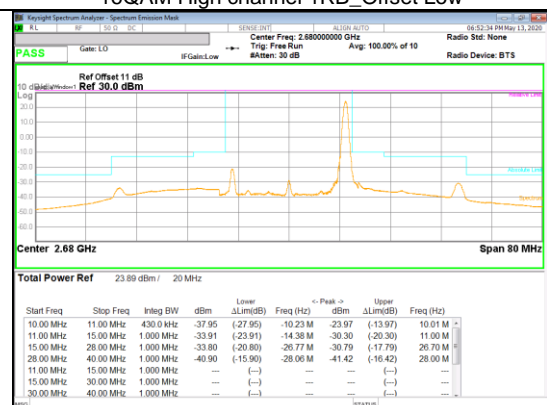

16QAM Mid channel FRB

16QAM Mid channel 1RB\_Offset Low

16QAM Mid channel 1RB\_Offset High

16QAM High channel FRB

16QAM High channel 1RB\_Offset Low

16QAM High channel 1RB\_Offset High

Band 41  
 15MHz  
 QPSK