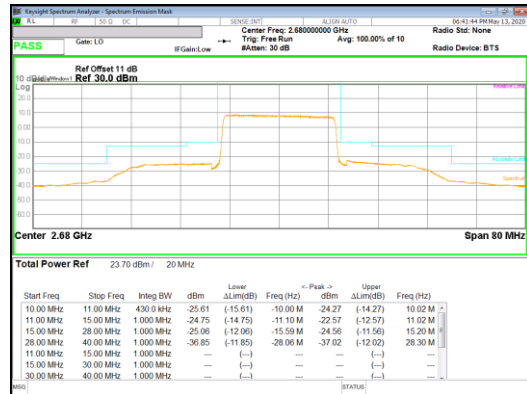

16QAM Low channel 1RB\_Offset Low

16QAM Low channel 1RB\_Offset High

16QAM High channel 1RB\_Offset Low

16QAM High channel FRB

16QAM High channel 1RB\_Offset High

**LTE Band 41(PC2)**

Band 41  
 20MHz  
 QPSK

QPSK Low channel FRB

QPSK Low channel 1RB\_Offset Low

QPSK Low channel 1RB\_Offset High

QPSK Mid channel FRB

QPSK Mid channel 1RB\_Offset Low

QPSK Mid channel 1RB\_Offset High

Band 41  
 20MHz  
 QPSK

QPSK High channel FRB