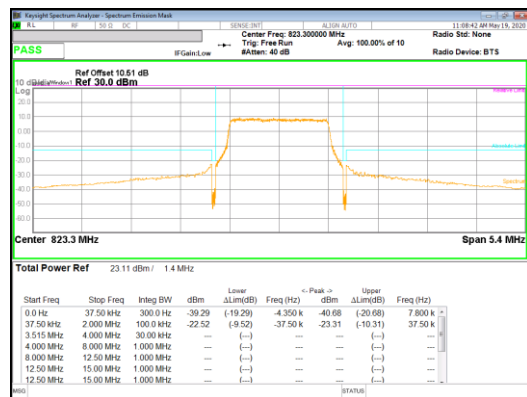

QPSK High channel FRB