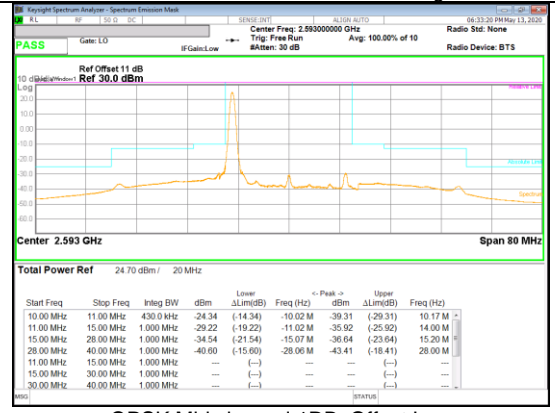

16QAM Low channel 1RB\_Offset Low

16QAM Low channel 1RB\_Offset High

16QAM High channel 1RB\_Offset Low

16QAM High channel FRB

16QAM High channel 1RB\_Offset High

**LTE Band 41(PC2)**

Band 41  
 20MHz  
 QPSK

QPSK Low channel FRB

QPSK Low channel 1RB\_Offset Low

QPSK Low channel 1RB\_Offset High

QPSK Mid channel FRB

QPSK Mid channel 1RB\_Offset Low

QPSK Mid channel 1RB\_Offset High

Band 41  
 20MHz  
 QPSK

QPSK High channel FRB

QPSK High channel 1RB\_Offset Low

QPSK High channel 1RB\_Offset High

Band 41  
 20MHz  
 16QAM

16QAM Low channel FRB

16QAM Low channel 1RB\_Offset Low

16QAM Low channel 1RB\_Offset High

Band 41  
 20MHz  
 16QAM