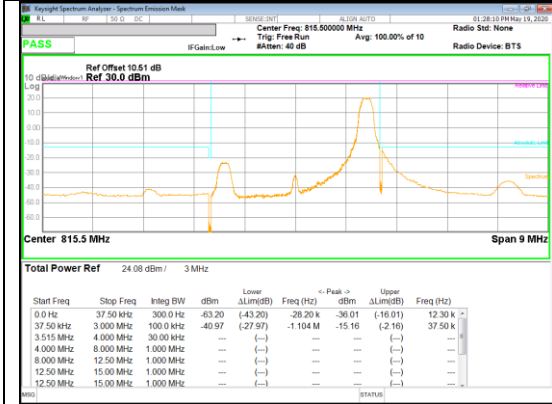

QPSK Low channel 1RB_Offset High