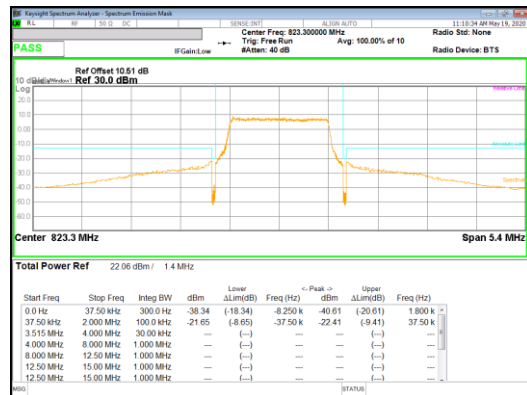

QPSK Low channel 1RB\_Offset Low

QPSK Low channel 1RB\_Offset High

QPSK High channel 1RB\_Offset Low

QPSK High channel FRB

QPSK High channel 1RB\_Offset High

Band 26  
 1.4MHz  
 16QAM

16QAM Low channel FRB

16QAM Low channel 1RB\_Offset Low

16QAM Low channel 1RB\_Offset High

16QAM High channel 1RB\_Offset Low

16QAM High channel FRB

16QAM High channel 1RB\_Offset High

**LTE Band 41(PC2)**

Band 41  
 20MHz  
 QPSK