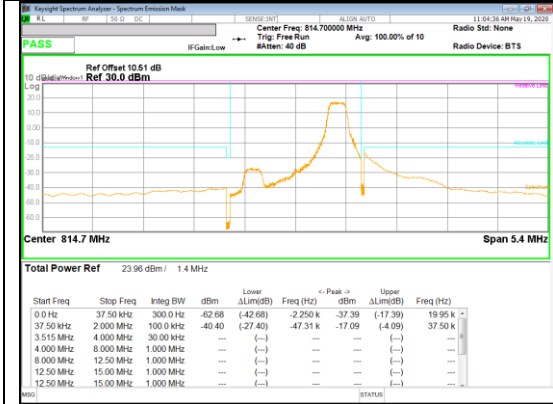

QPSK Low channel 1RB_Offset High