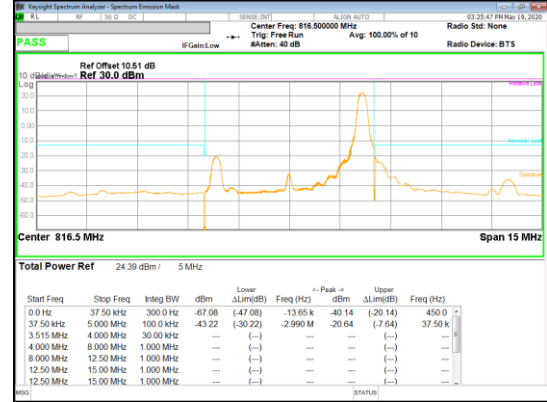

Band 26  
 5MHz  
 QPSK

QPSK Low channel FRB

QPSK Low channel 1RB\_Offset Low

QPSK Low channel 1RB\_Offset High

QPSK High channel 1RB\_Offset Low

QPSK High channel FRB

QPSK High channel 1RB\_Offset High

Band 26  
 3MHz  
 QPSK

QPSK Low channel FRB

QPSK Low channel 1RB\_Offset Low

QPSK Low channel 1RB\_Offset High

QPSK High channel 1RB\_Offset Low

QPSK High channel FRB

QPSK High channel 1RB\_Offset High

Band 26  
 1.4MHz  
 QPSK

QPSK Low channel FRB