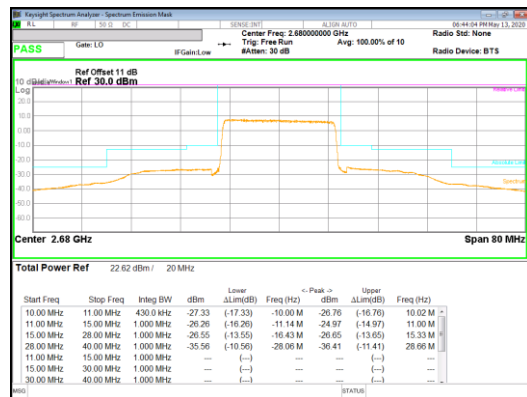

16QAM High channel FRB