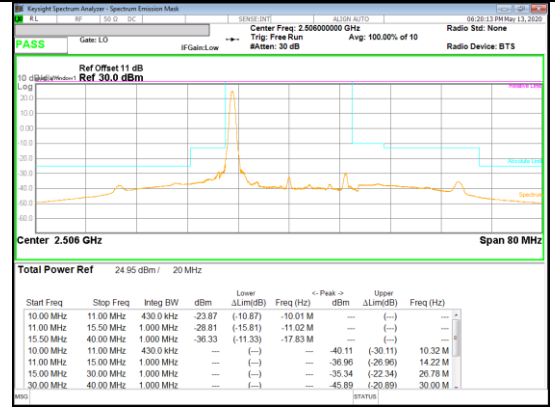

QPSK Low channel 1RB_Offset Low