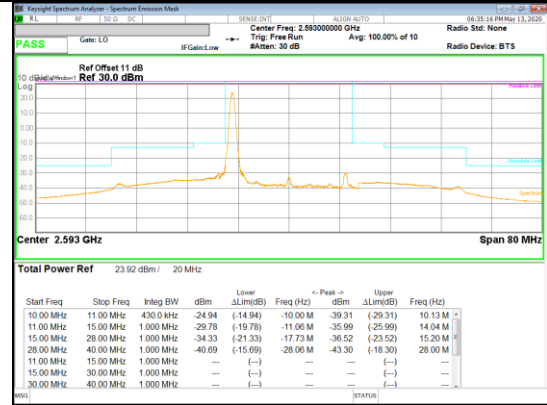

16QAM Mid channel 1RB_Offset Low