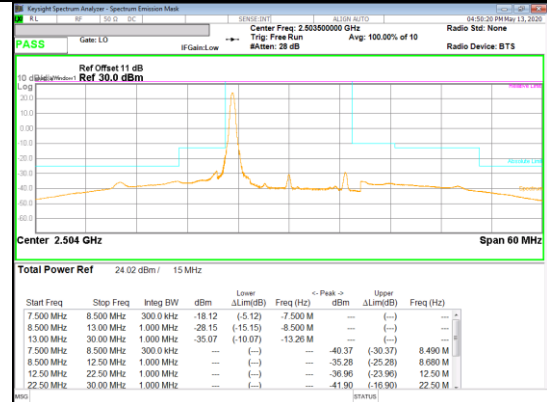

QPSK High channel 1RB\_Offset Low

QPSK High channel 1RB\_Offset High

Band 41  
 15MHz  
 16QAM

16QAM Low channel FRB

16QAM Low channel 1RB\_Offset Low

16QAM Low channel 1RB\_Offset High

Band 41  
 15MHz  
 16QAM