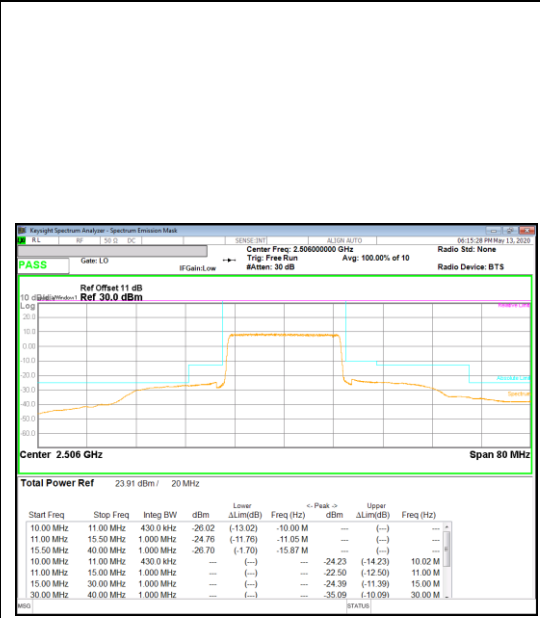

16QAM Low channel 1RB\_Offset Low

16QAM Low channel 1RB\_Offset High

16QAM High channel 1RB\_Offset Low

16QAM High channel FRB

16QAM High channel 1RB\_Offset High

**LTE Band 41(PC2)**

Band 41  
 20MHz  
 QPSK