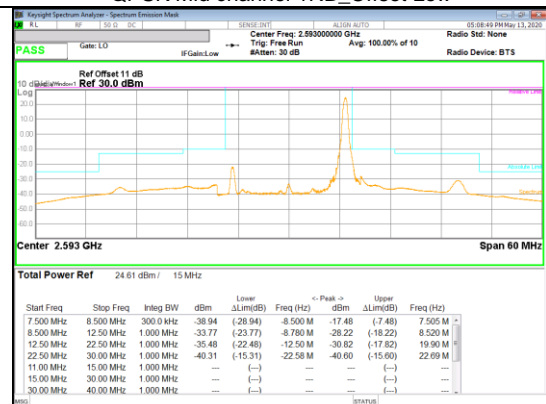

QPSK Low channel FRB

QPSK Low channel 1RB\_Offset Low

QPSK Low channel 1RB\_Offset High

QPSK Mid channel FRB

QPSK Mid channel 1RB\_Offset Low

QPSK Mid channel 1RB\_Offset High

Band 41  
 15MHz  
 QPSK

QPSK High channel FRB