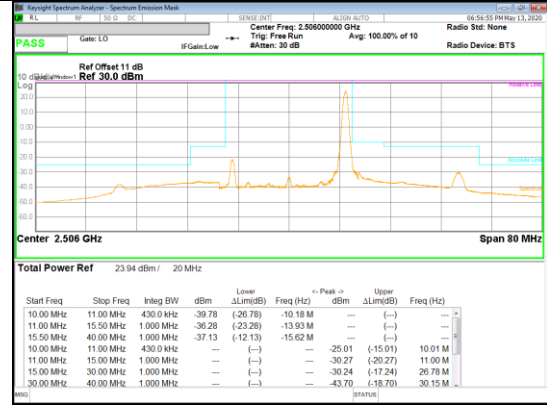

QPSK High channel 1RB\_Offset Low

QPSK High channel 1RB\_Offset High

Band 41  
 20MHz  
 16QAM

16QAM Low channel FRB

16QAM Low channel 1RB\_Offset Low

16QAM Low channel 1RB\_Offset High

Band 41  
 20MHz  
 16QAM