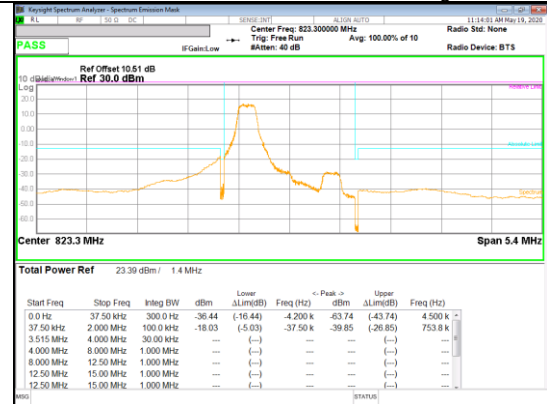

QPSK Low channel 1RB\_Offset Low

QPSK Low channel 1RB\_Offset High

QPSK High channel 1RB\_Offset Low

QPSK High channel FRB

QPSK High channel 1RB\_Offset High

Band 26  
 1.4MHz  
 16QAM

16QAM Low channel FRB

16QAM Low channel 1RB\_Offset Low

16QAM Low channel 1RB\_Offset High

16QAM High channel 1RB\_Offset Low

16QAM High channel FRB

16QAM High channel 1RB\_Offset High

**LTE Band 41(PC2)**

Band 41  
 20MHz  
 QPSK