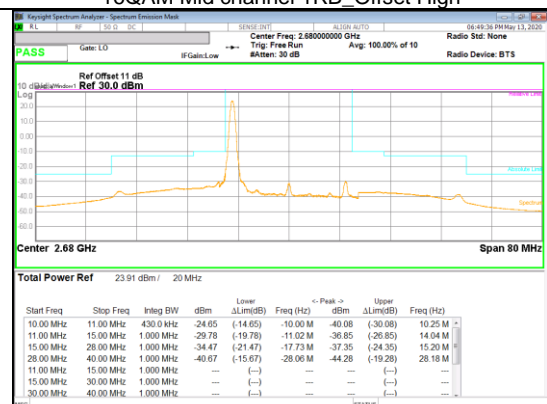

16QAM Mid channel FRB

16QAM Mid channel 1RB\_Offset Low

16QAM Mid channel 1RB\_Offset High

16QAM High channel FRB

16QAM High channel 1RB\_Offset Low

16QAM High channel 1RB\_Offset High

Band 41  
 15MHz  
 QPSK