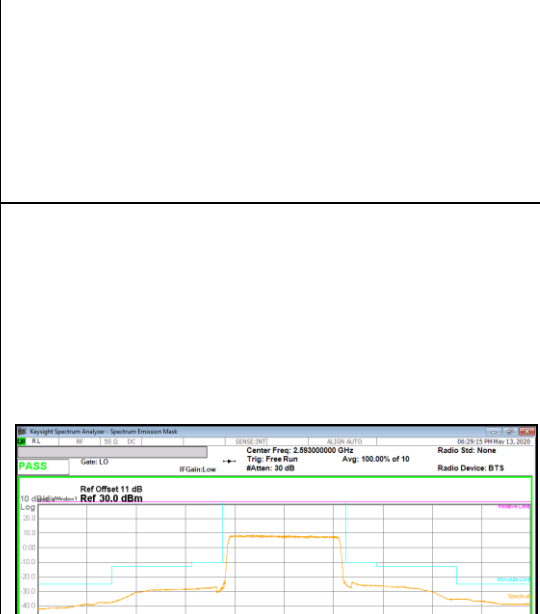

QPSK Mid channel FRB