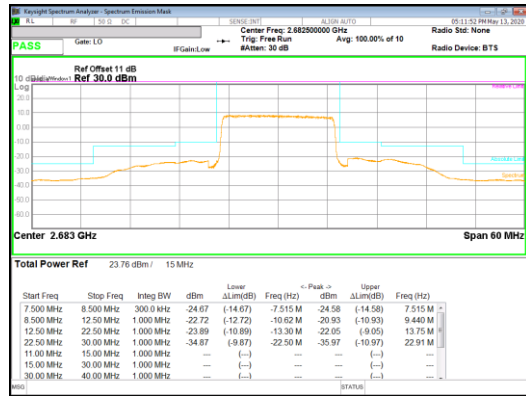

QPSK Low channel FRB

QPSK Low channel 1RB\_Offset Low

QPSK Low channel 1RB\_Offset High

QPSK Mid channel FRB

QPSK Mid channel 1RB\_Offset Low

QPSK Mid channel 1RB\_Offset High

Band 41  
 15MHz  
 QPSK

QPSK High channel FRB