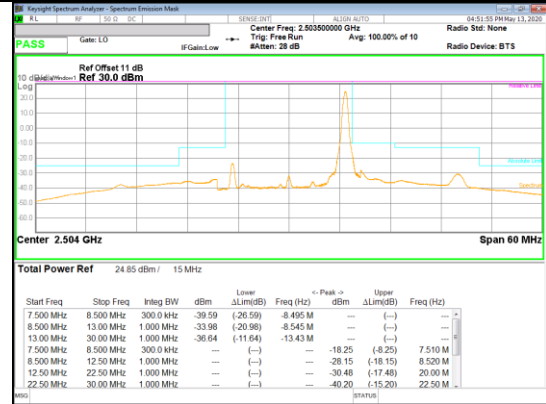

QPSK Low channel 1RB_Offset High