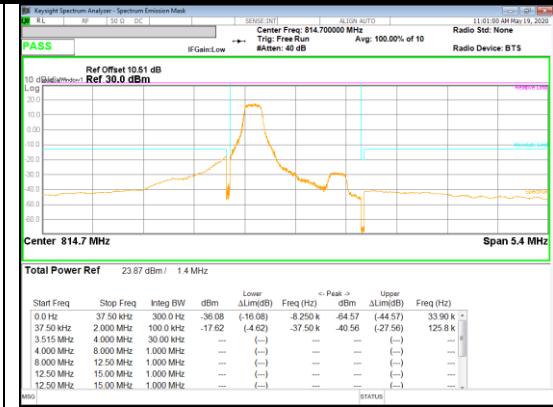

QPSK Low channel FRB

QPSK Low channel 1RB\_Offset Low

QPSK Low channel 1RB\_Offset High

QPSK High channel 1RB\_Offset Low

QPSK High channel FRB

QPSK High channel 1RB\_Offset High

Band 26  
 1.4MHz  
 QPSK

QPSK Low channel FRB