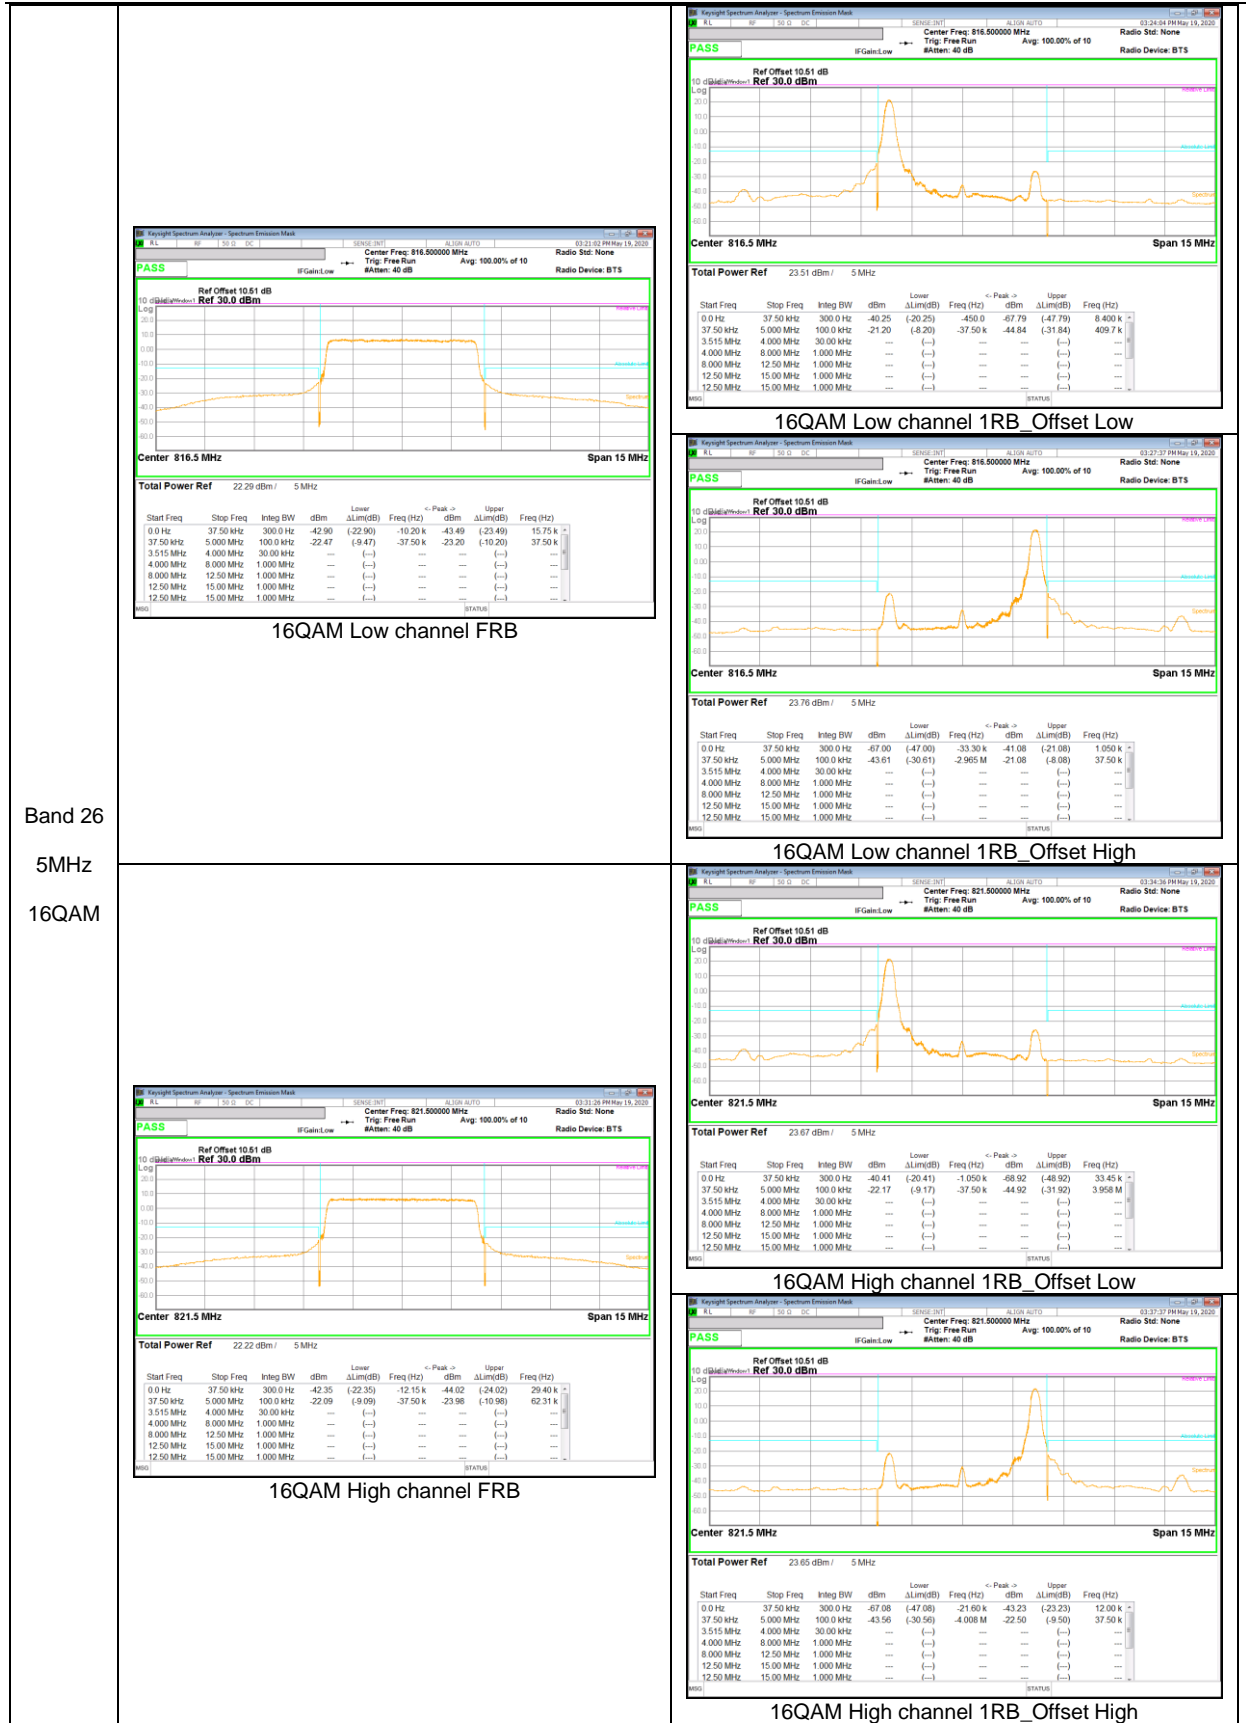

Band 26  
 5MHz  
 QPSK

QPSK Low channel FRB

QPSK Low channel 1RB\_Offset Low

QPSK Low channel 1RB\_Offset High

QPSK High channel 1RB\_Offset Low

QPSK High channel FRB

QPSK High channel 1RB\_Offset High

Band 26  
 3MHz  
 QPSK

QPSK Low channel FRB

QPSK Low channel 1RB\_Offset Low

QPSK Low channel 1RB\_Offset High

QPSK High channel 1RB\_Offset Low

QPSK High channel FRB

QPSK High channel 1RB\_Offset High

Band 26  
 1.4MHz  
 QPSK

QPSK Low channel FRB

QPSK Low channel 1RB\_Offset Low

QPSK Low channel 1RB\_Offset High

QPSK High channel 1RB\_Offset Low

QPSK High channel FRB

QPSK High channel 1RB\_Offset High

Band 26  
 1.4MHz  
 16QAM

16QAM Low channel FRB

16QAM Low channel 1RB\_Offset Low

16QAM Low channel 1RB\_Offset High

16QAM High channel 1RB\_Offset Low

16QAM High channel FRB

16QAM High channel 1RB\_Offset High

**LTE Band 41(PC2)**

Band 41  
 20MHz  
 QPSK