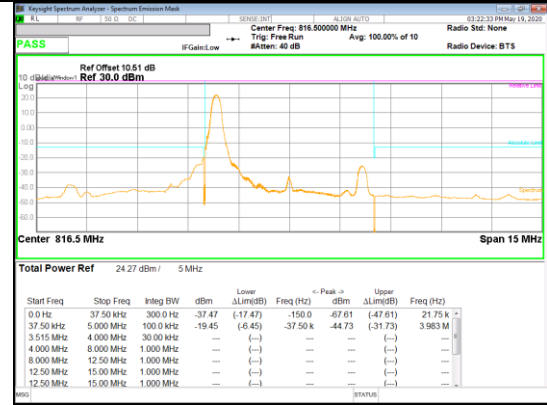

Band 26  
 5MHz  
 QPSK

QPSK Low channel FRB

QPSK Low channel 1RB\_Offset Low

QPSK Low channel 1RB\_Offset High

QPSK High channel 1RB\_Offset Low

QPSK High channel FRB

QPSK High channel 1RB\_Offset High

Band 26  
 3MHz  
 QPSK