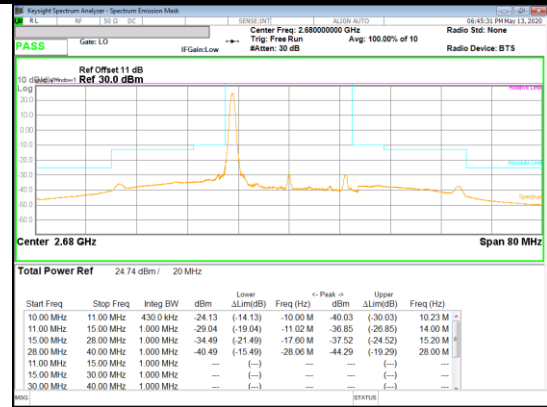

QPSK Low channel FRB

QPSK Low channel 1RB\_Offset Low

QPSK Low channel 1RB\_Offset High

QPSK Mid channel FRB

QPSK Mid channel 1RB\_Offset Low

QPSK Mid channel 1RB\_Offset High

Band 41  
 20MHz  
 QPSK

QPSK High channel FRB