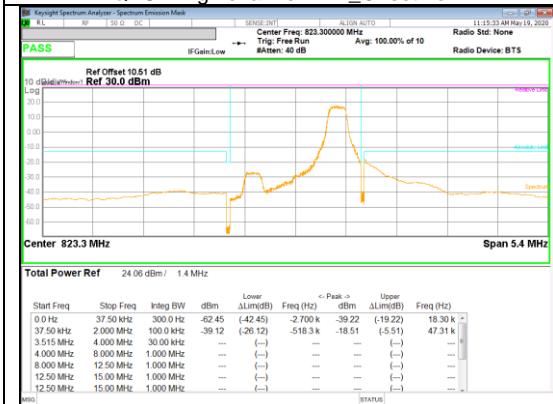

QPSK Low channel 1RB\_Offset Low

QPSK Low channel 1RB\_Offset High

QPSK High channel 1RB\_Offset Low

QPSK High channel FRB

QPSK High channel 1RB\_Offset High

Band 26  
 1.4MHz  
 16QAM

16QAM Low channel FRB

16QAM Low channel 1RB\_Offset Low

16QAM Low channel 1RB\_Offset High

16QAM High channel 1RB\_Offset Low

16QAM High channel FRB

16QAM High channel 1RB\_Offset High

**LTE Band 41(PC2)**

Band 41  
 20MHz  
 QPSK