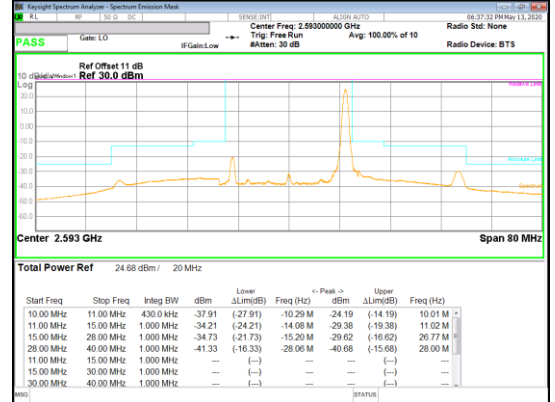

16QAM Low channel 1RB\_Offset Low

16QAM Low channel 1RB\_Offset High

16QAM High channel 1RB\_Offset Low

16QAM High channel FRB

16QAM High channel 1RB\_Offset High

**LTE Band 41(PC2)**

Band 41  
 20MHz  
 QPSK

QPSK Low channel FRB

QPSK Low channel 1RB\_Offset Low

QPSK Low channel 1RB\_Offset High

QPSK Mid channel FRB

QPSK Mid channel 1RB\_Offset Low

QPSK Mid channel 1RB\_Offset High

Band 41  
 20MHz  
 QPSK

QPSK High channel FRB