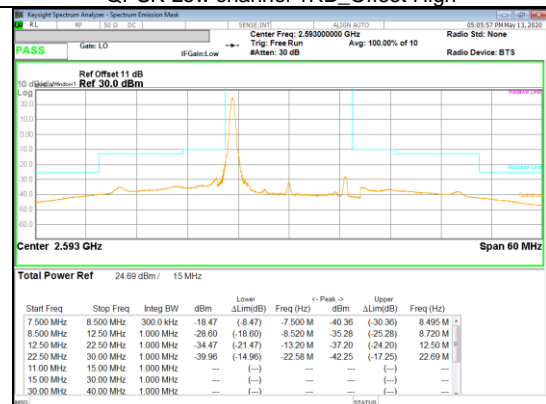

QPSK Low channel FRB

QPSK Low channel 1RB\_Offset Low

QPSK Low channel 1RB\_Offset High

QPSK Mid channel FRB

QPSK Mid channel 1RB\_Offset Low

QPSK Mid channel 1RB\_Offset High

Band 41  
 15MHz  
 QPSK

QPSK High channel FRB