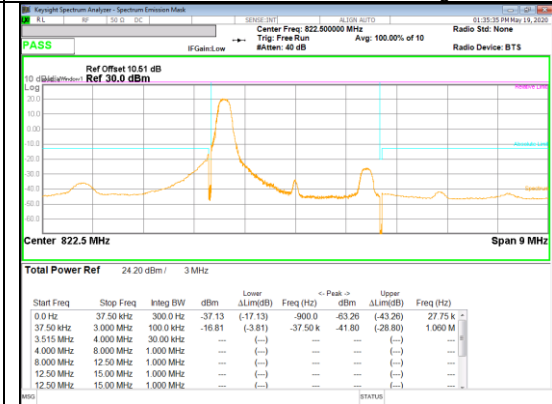

QPSK High channel 1RB_Offset Low