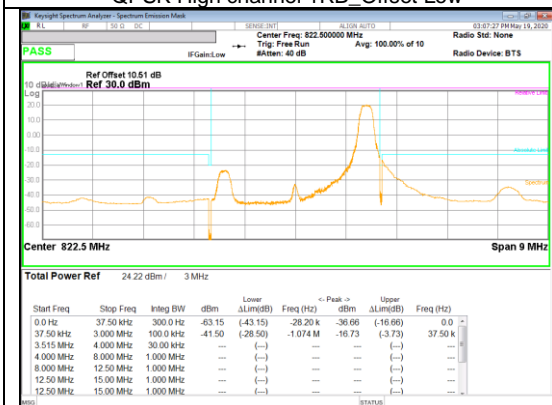

QPSK Low channel FRB

QPSK Low channel 1RB\_Offset Low

QPSK Low channel 1RB\_Offset High

QPSK High channel 1RB\_Offset Low

QPSK High channel FRB

QPSK High channel 1RB\_Offset High

Band 26  
 1.4MHz  
 QPSK

QPSK Low channel FRB

16QAM Low channel 1RB\_Offset Low

16QAM Low channel 1RB\_Offset High

16QAM High channel 1RB\_Offset Low

16QAM High channel FRB

16QAM High channel 1RB\_Offset High

**LTE Band 41(PC2)**

Band 41  
 20MHz  
 QPSK