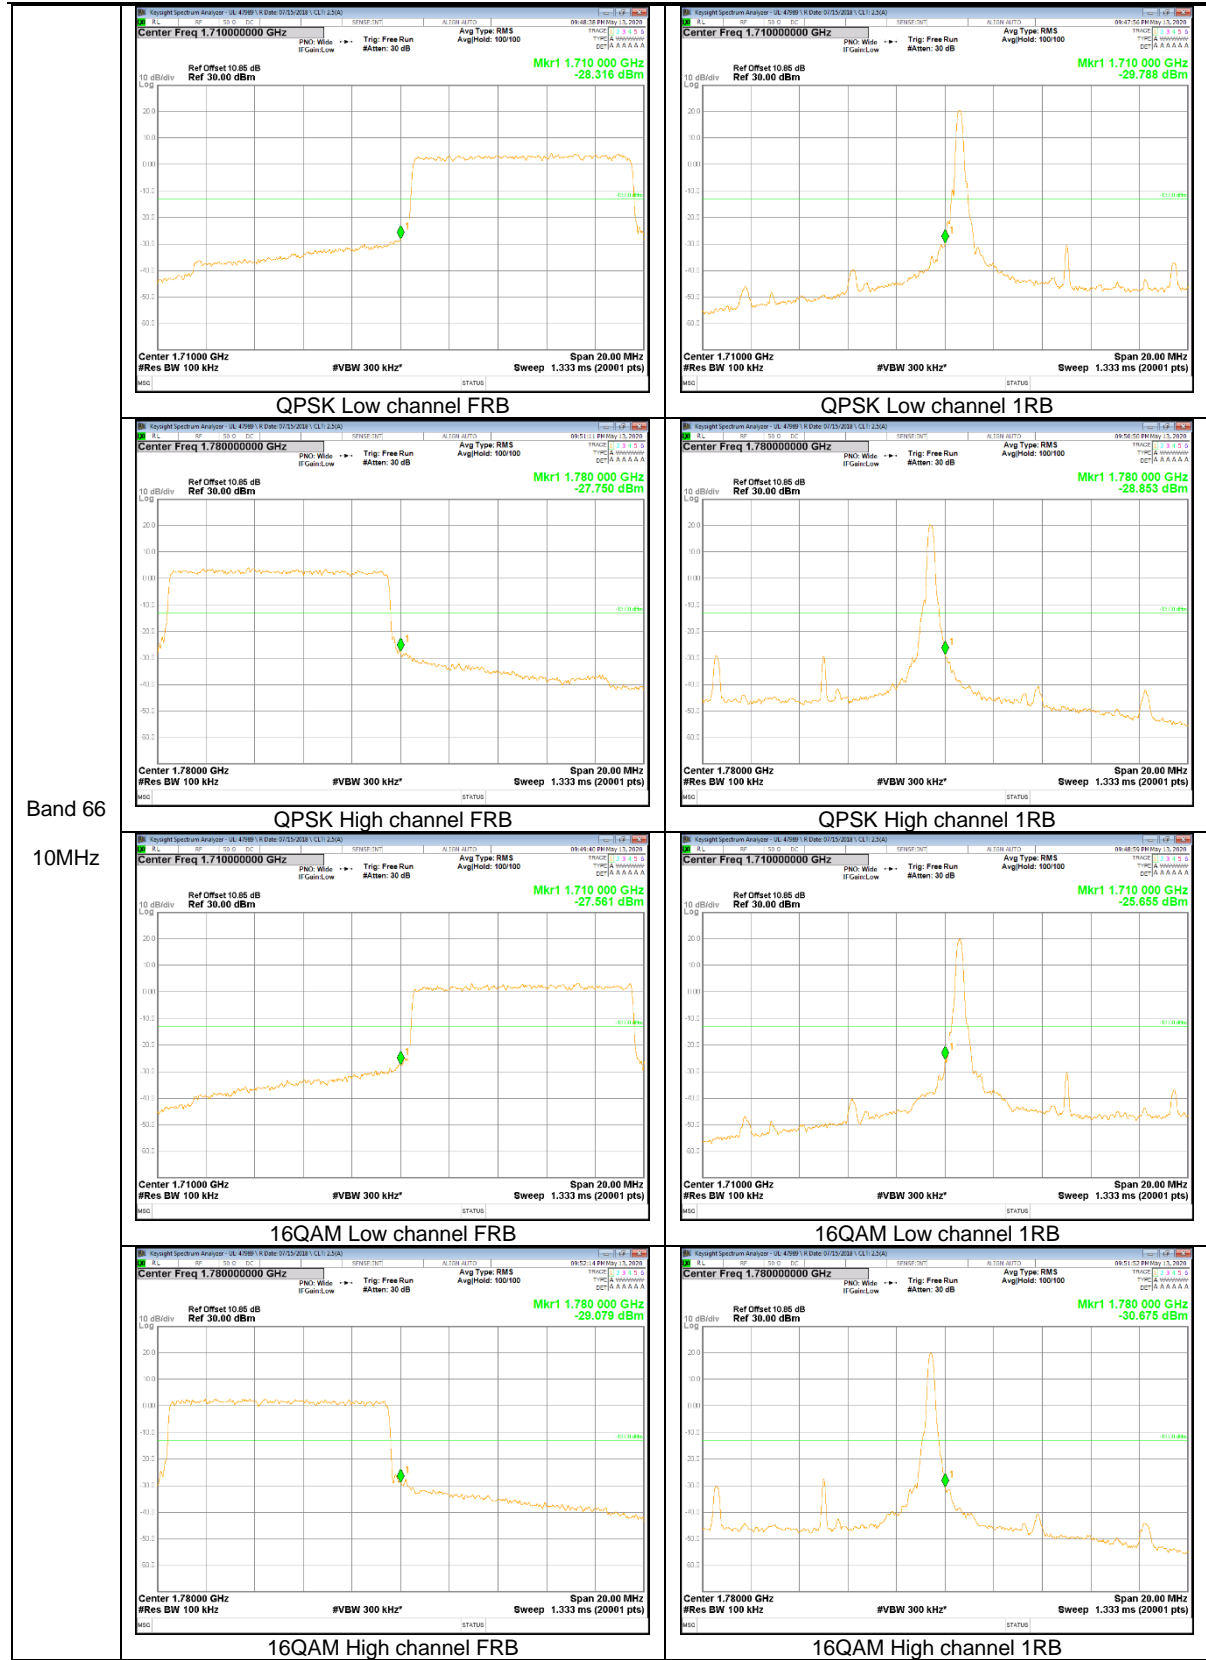

LTE Band 26

Band 26
5MHz

Band 26
1.4MHz

LTE Band 66

Band 66
 20MHz

9.2.2. EMISSION MASK RESULT

LTE Band 26