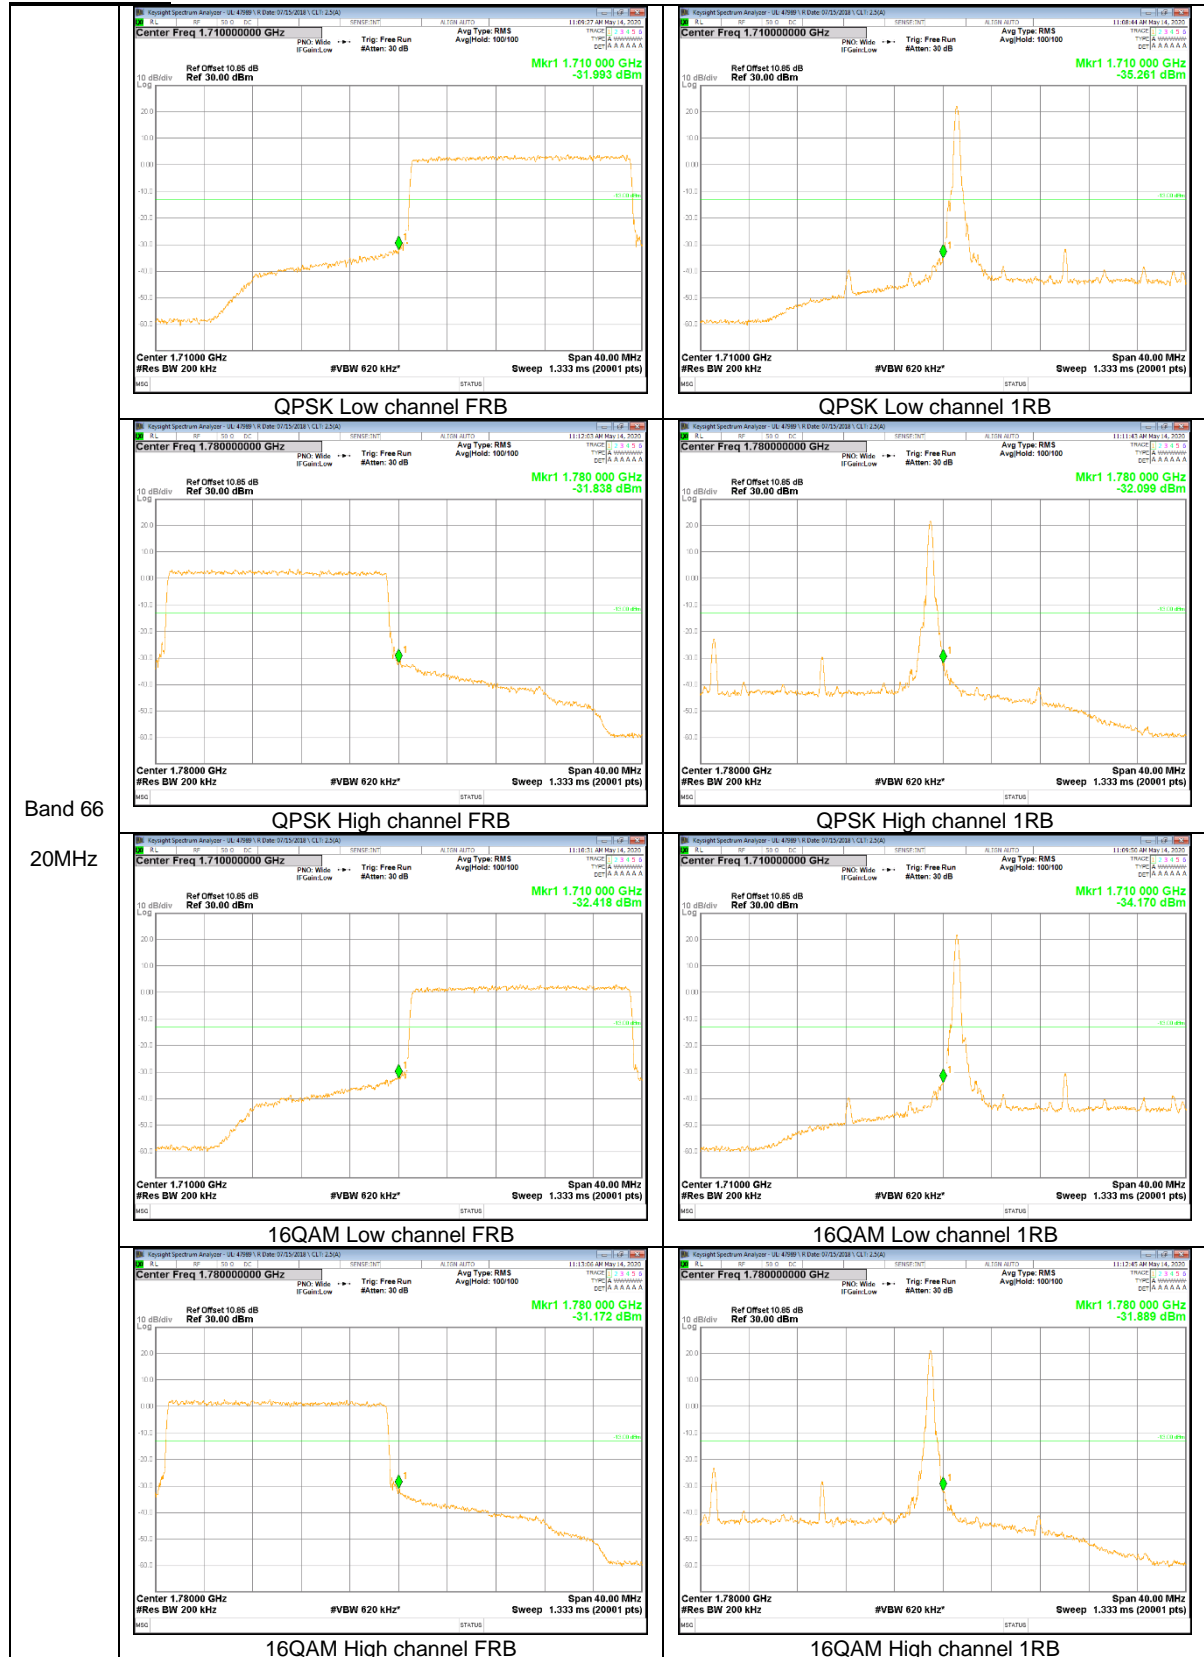

LTE Band 26

Band 26
5MHz

Band 26
1.4MHz

LTE Band 66

Band 66
 20MHz

9.2.2. EMISSION MASK RESULT

LTE Band 26