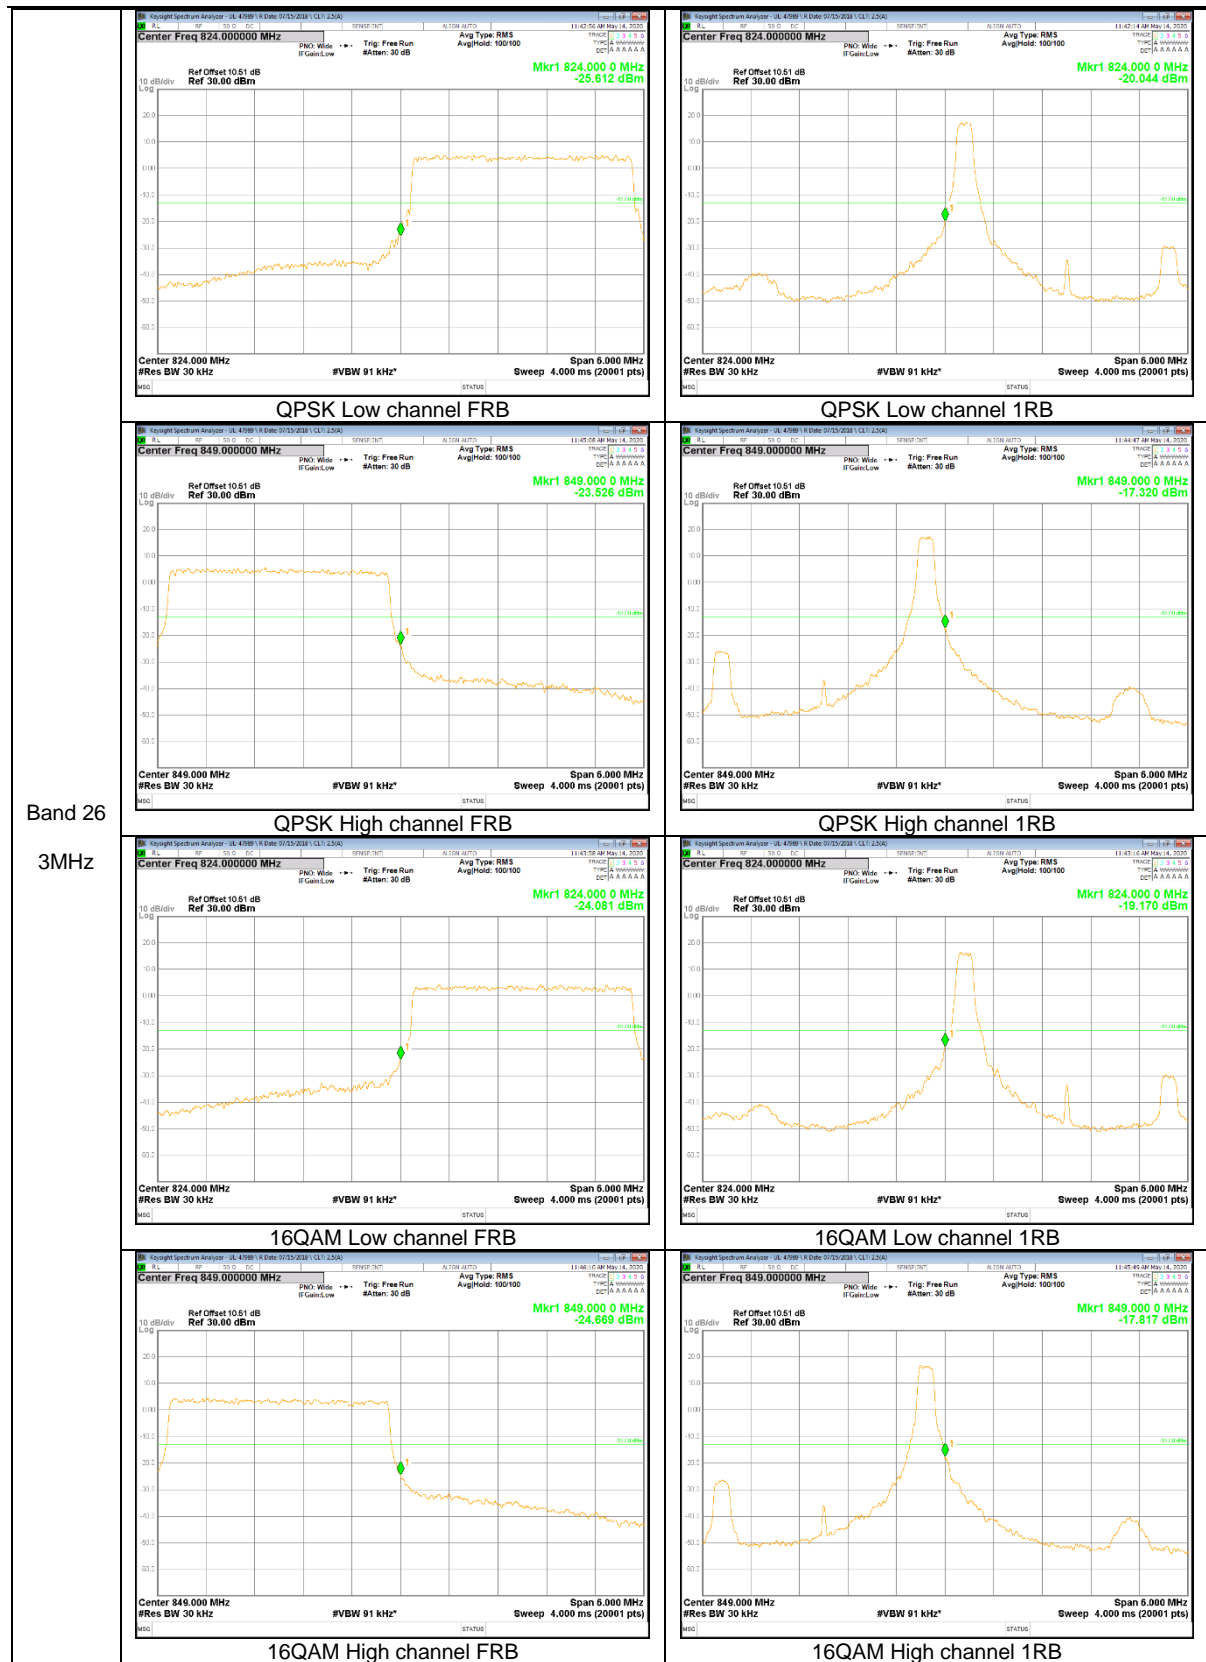

LTE Band 26

Band 26
5MHz

Band 26
1.4MHz

LTE Band 66

Band 66
 20MHz

9.2.2. EMISSION MASK RESULT

LTE Band 26