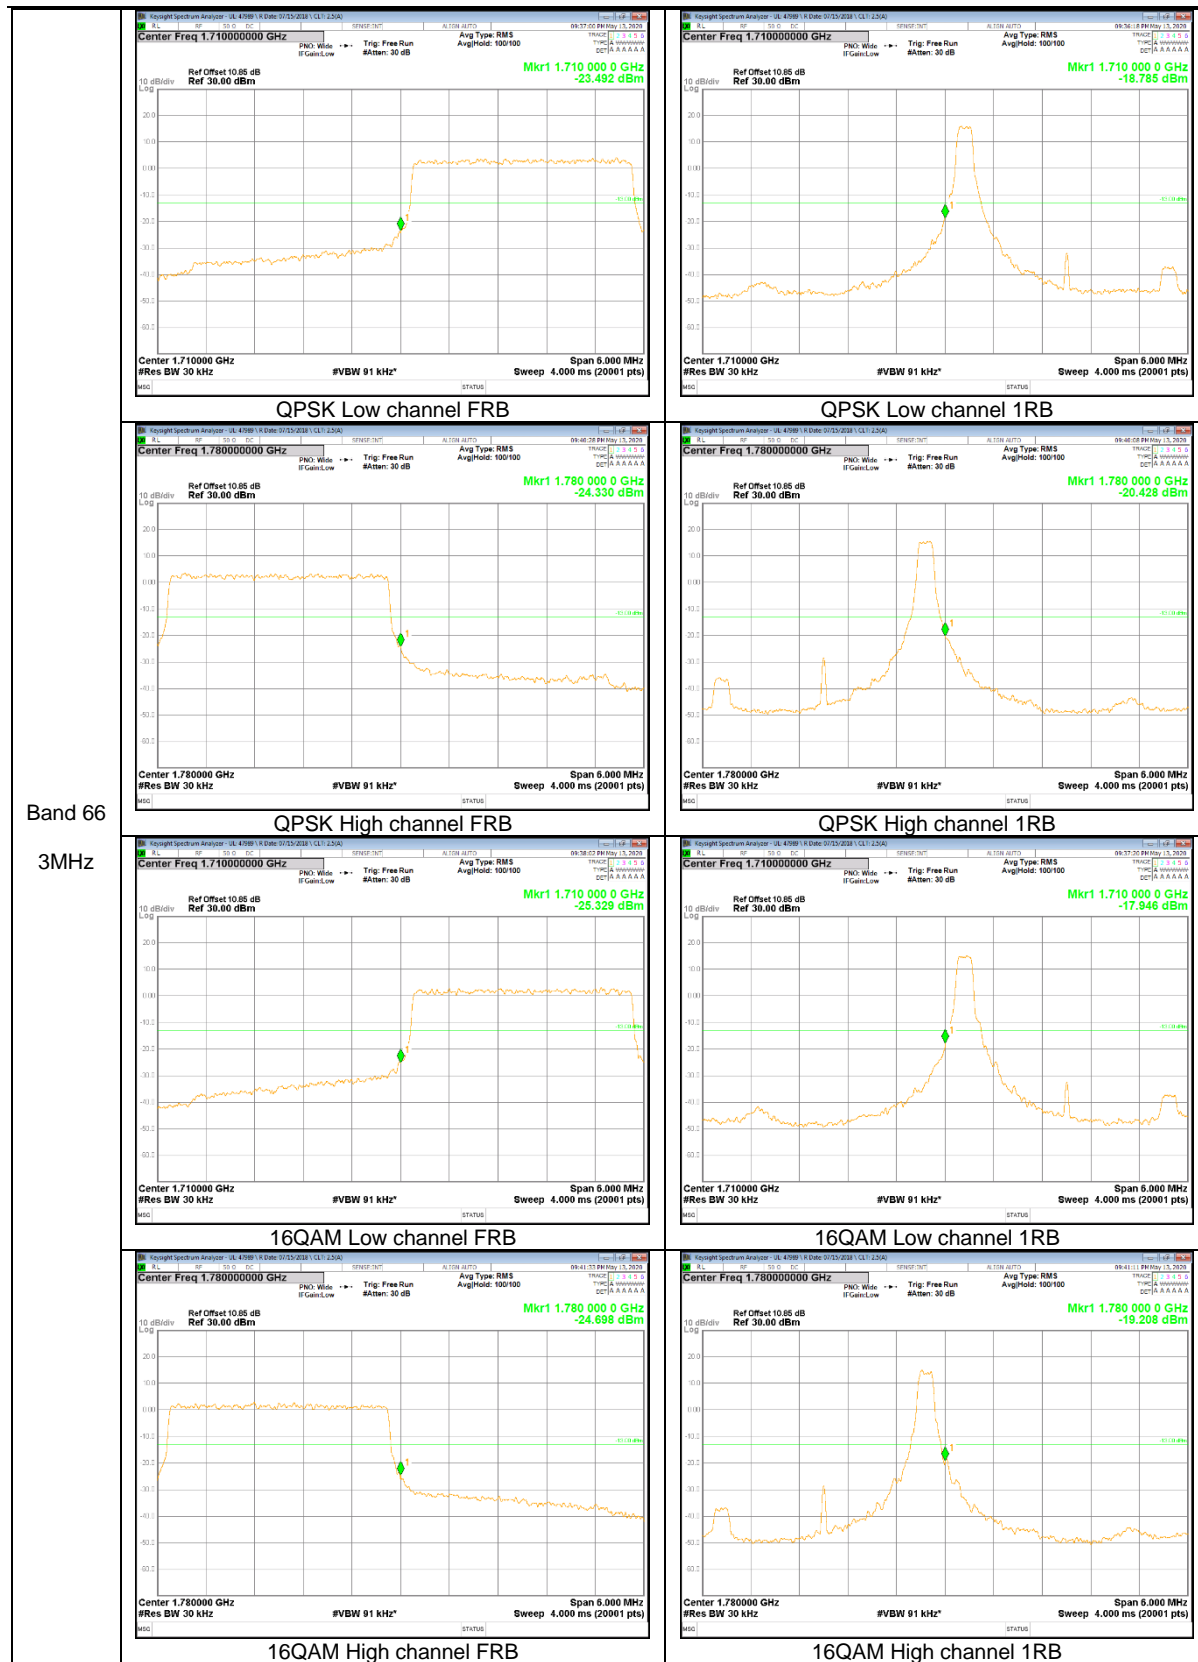

LTE Band 26

Band 26
5MHz

Band 26
1.4MHz

LTE Band 66

Band 66
 20MHz

9.2.2. EMISSION MASK RESULT

LTE Band 26