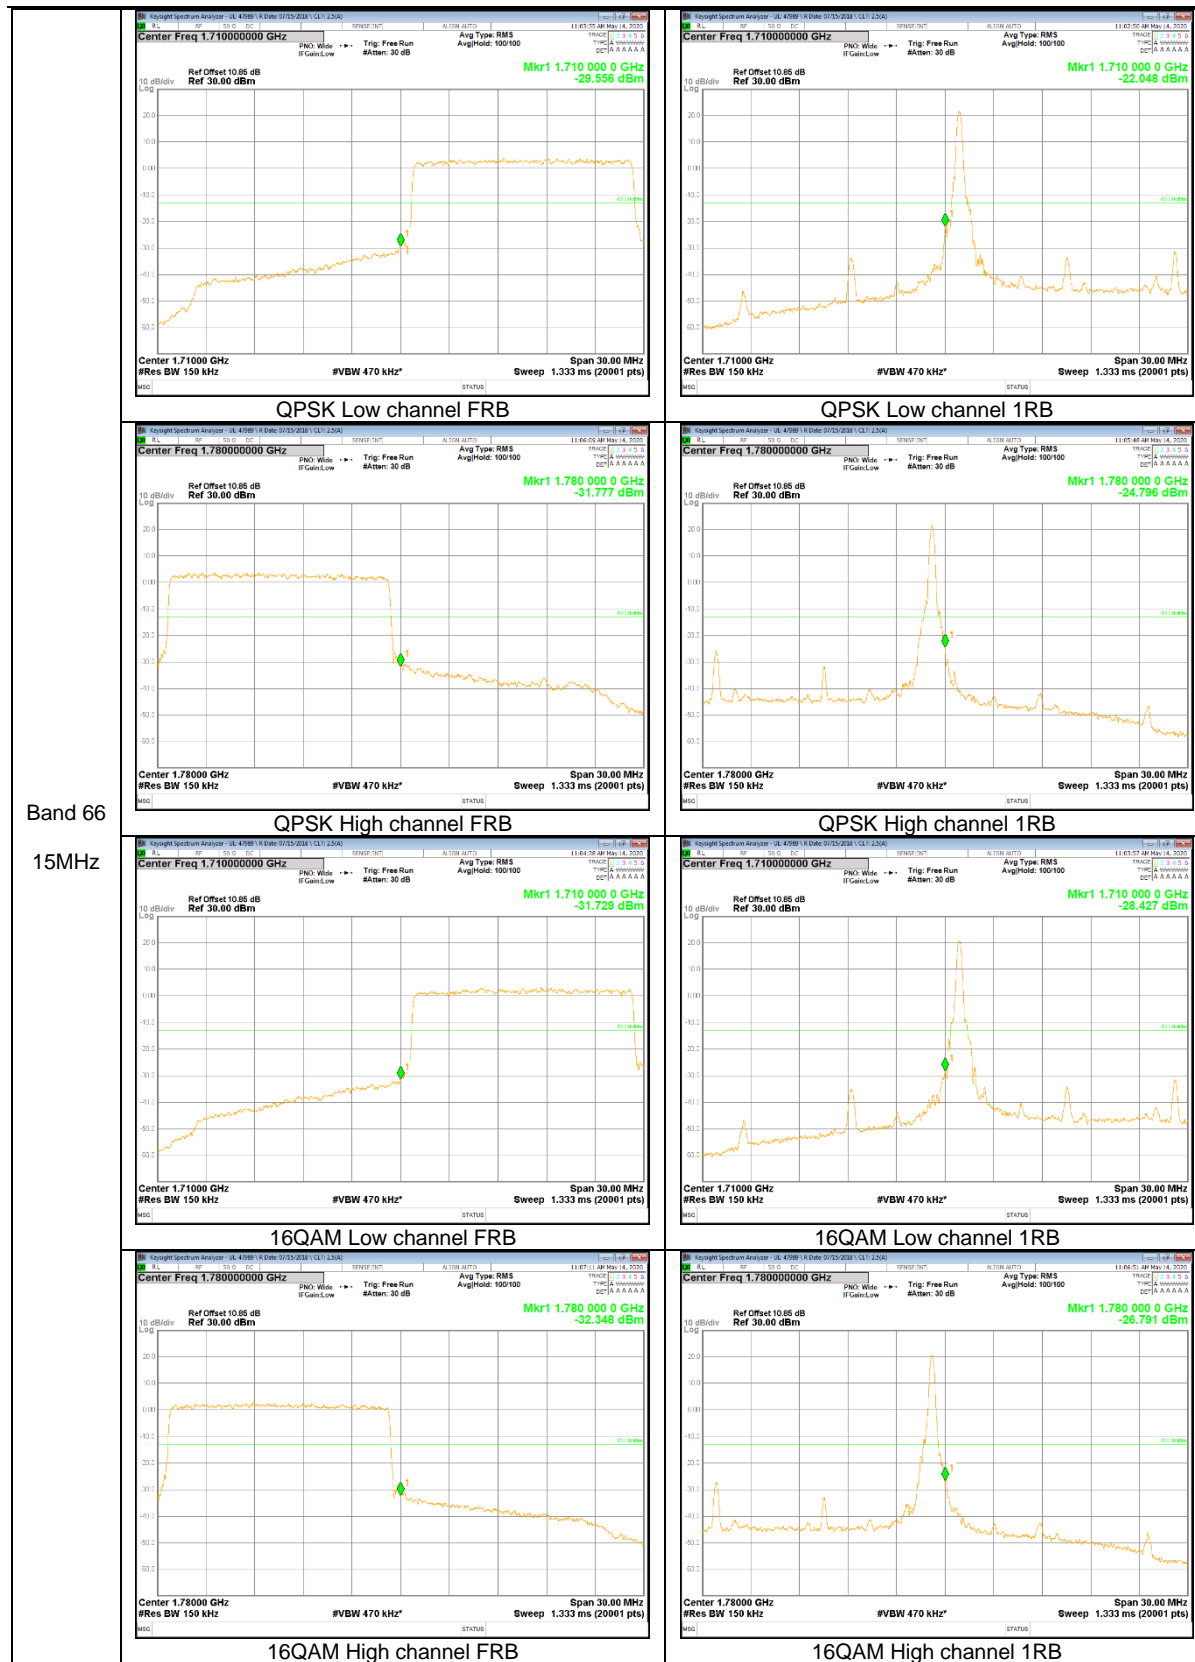

LTE Band 26

Band 26
5MHz

Band 26
1.4MHz

LTE Band 66

Band 66
 20MHz

9.2.2. EMISSION MASK RESULT

LTE Band 26