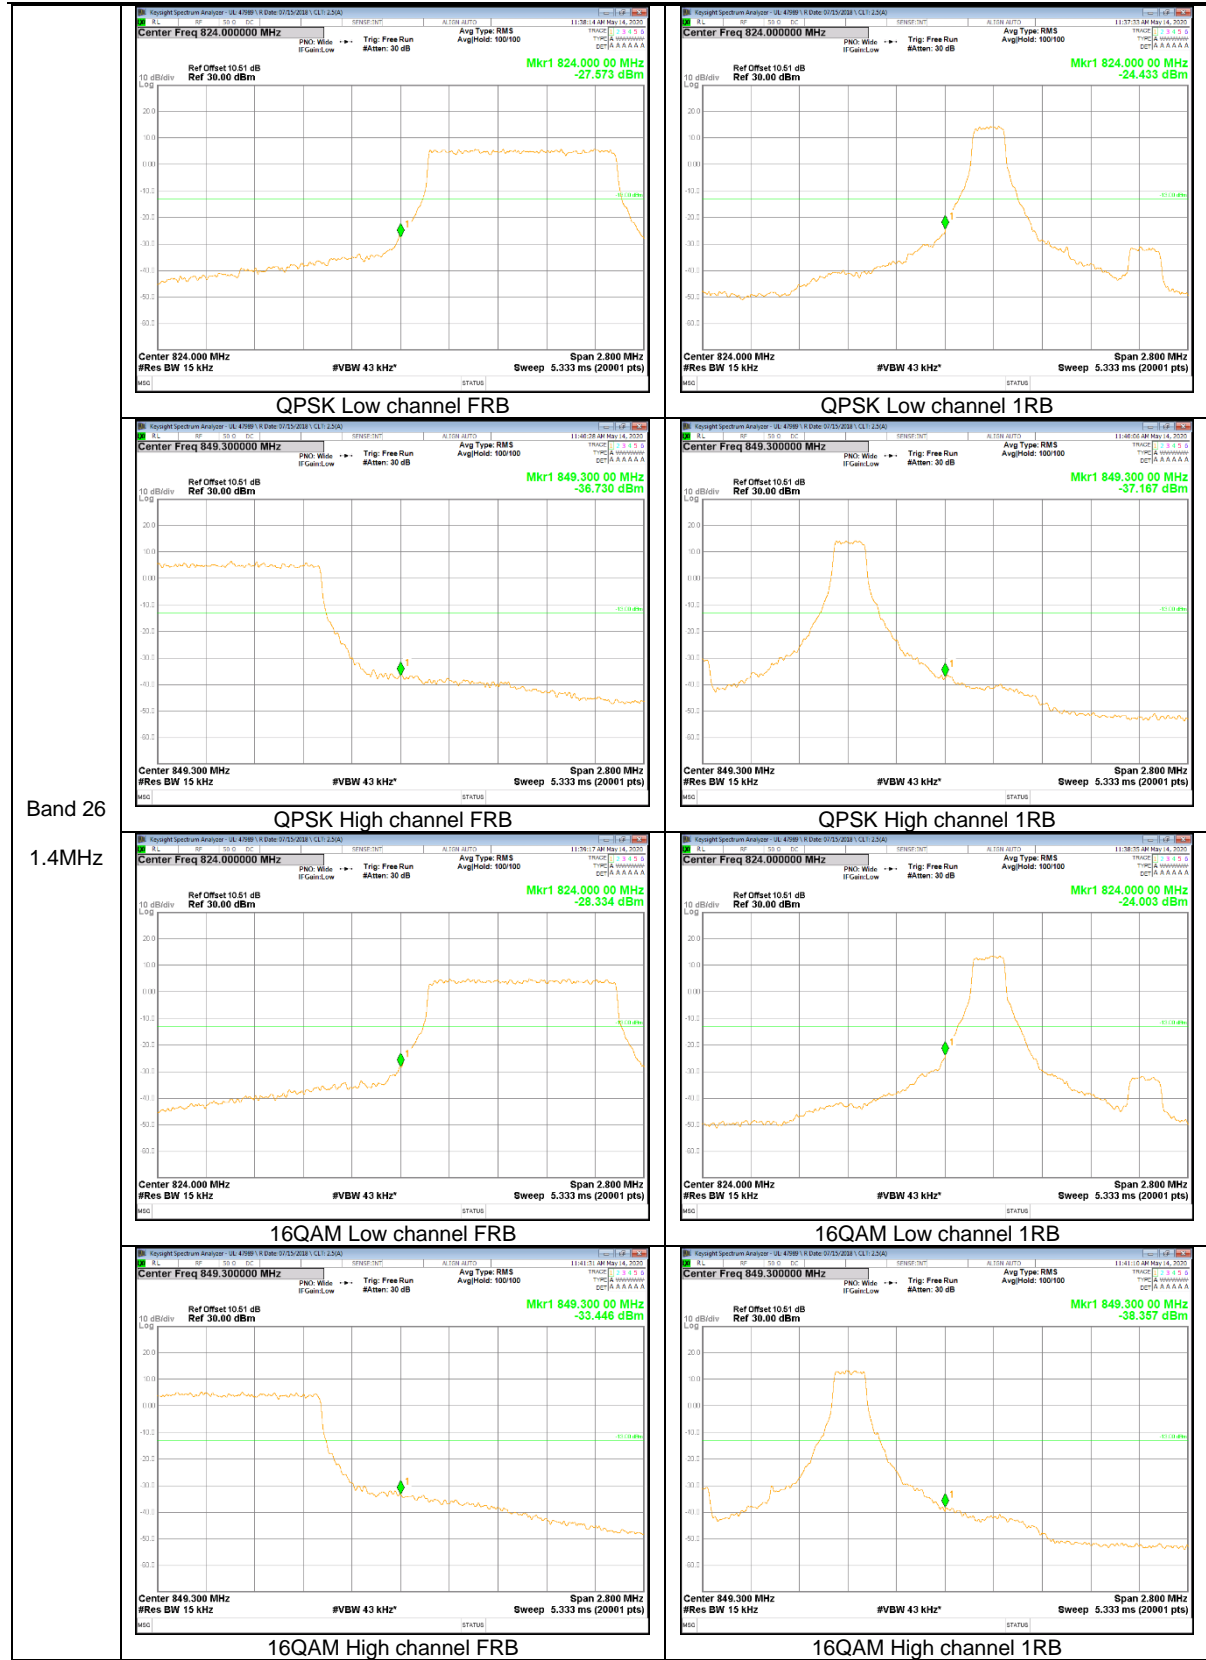

LTE Band 26

Band 26
5MHz

Band 26
1.4MHz

LTE Band 66

Band 66
 20MHz

9.2.2. EMISSION MASK RESULT

LTE Band 26