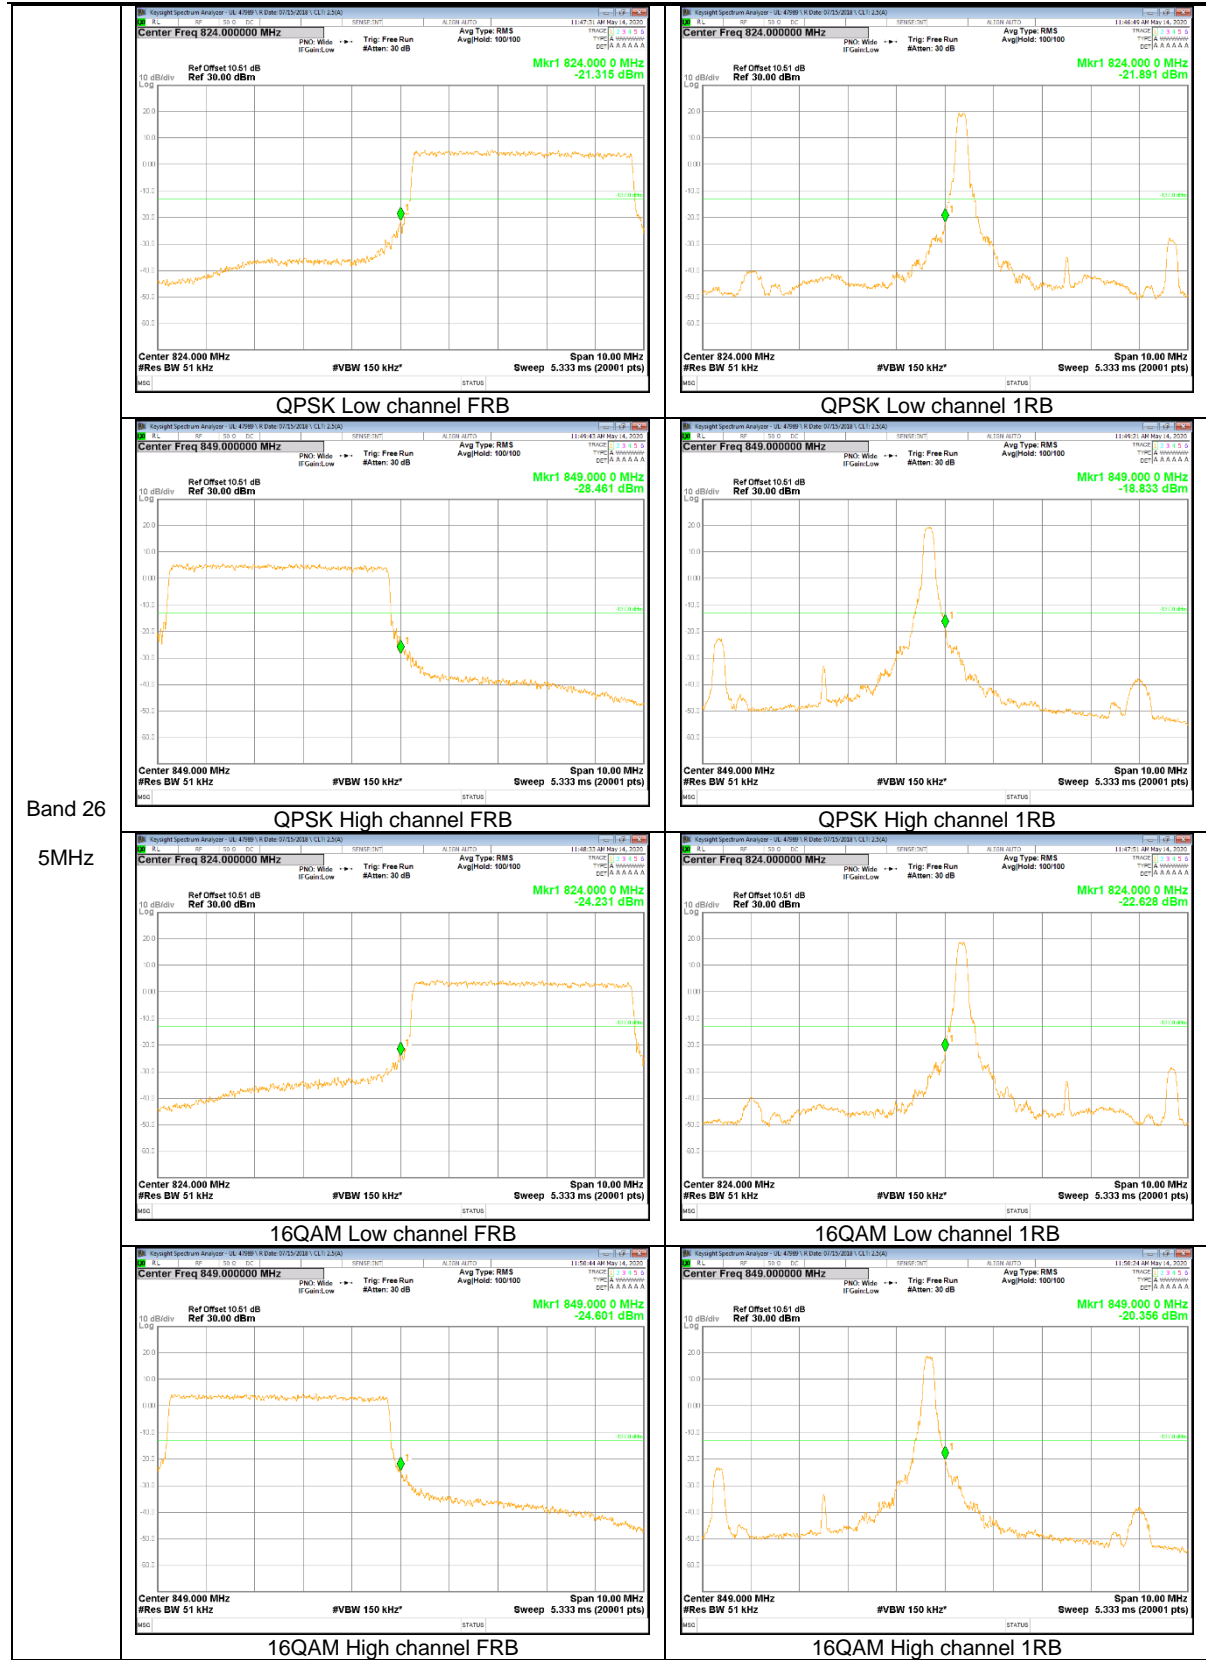

LTE Band 26

Band 26
5MHz

Band 26
1.4MHz

LTE Band 66

Band 66
 20MHz

9.2.2. EMISSION MASK RESULT

LTE Band 26