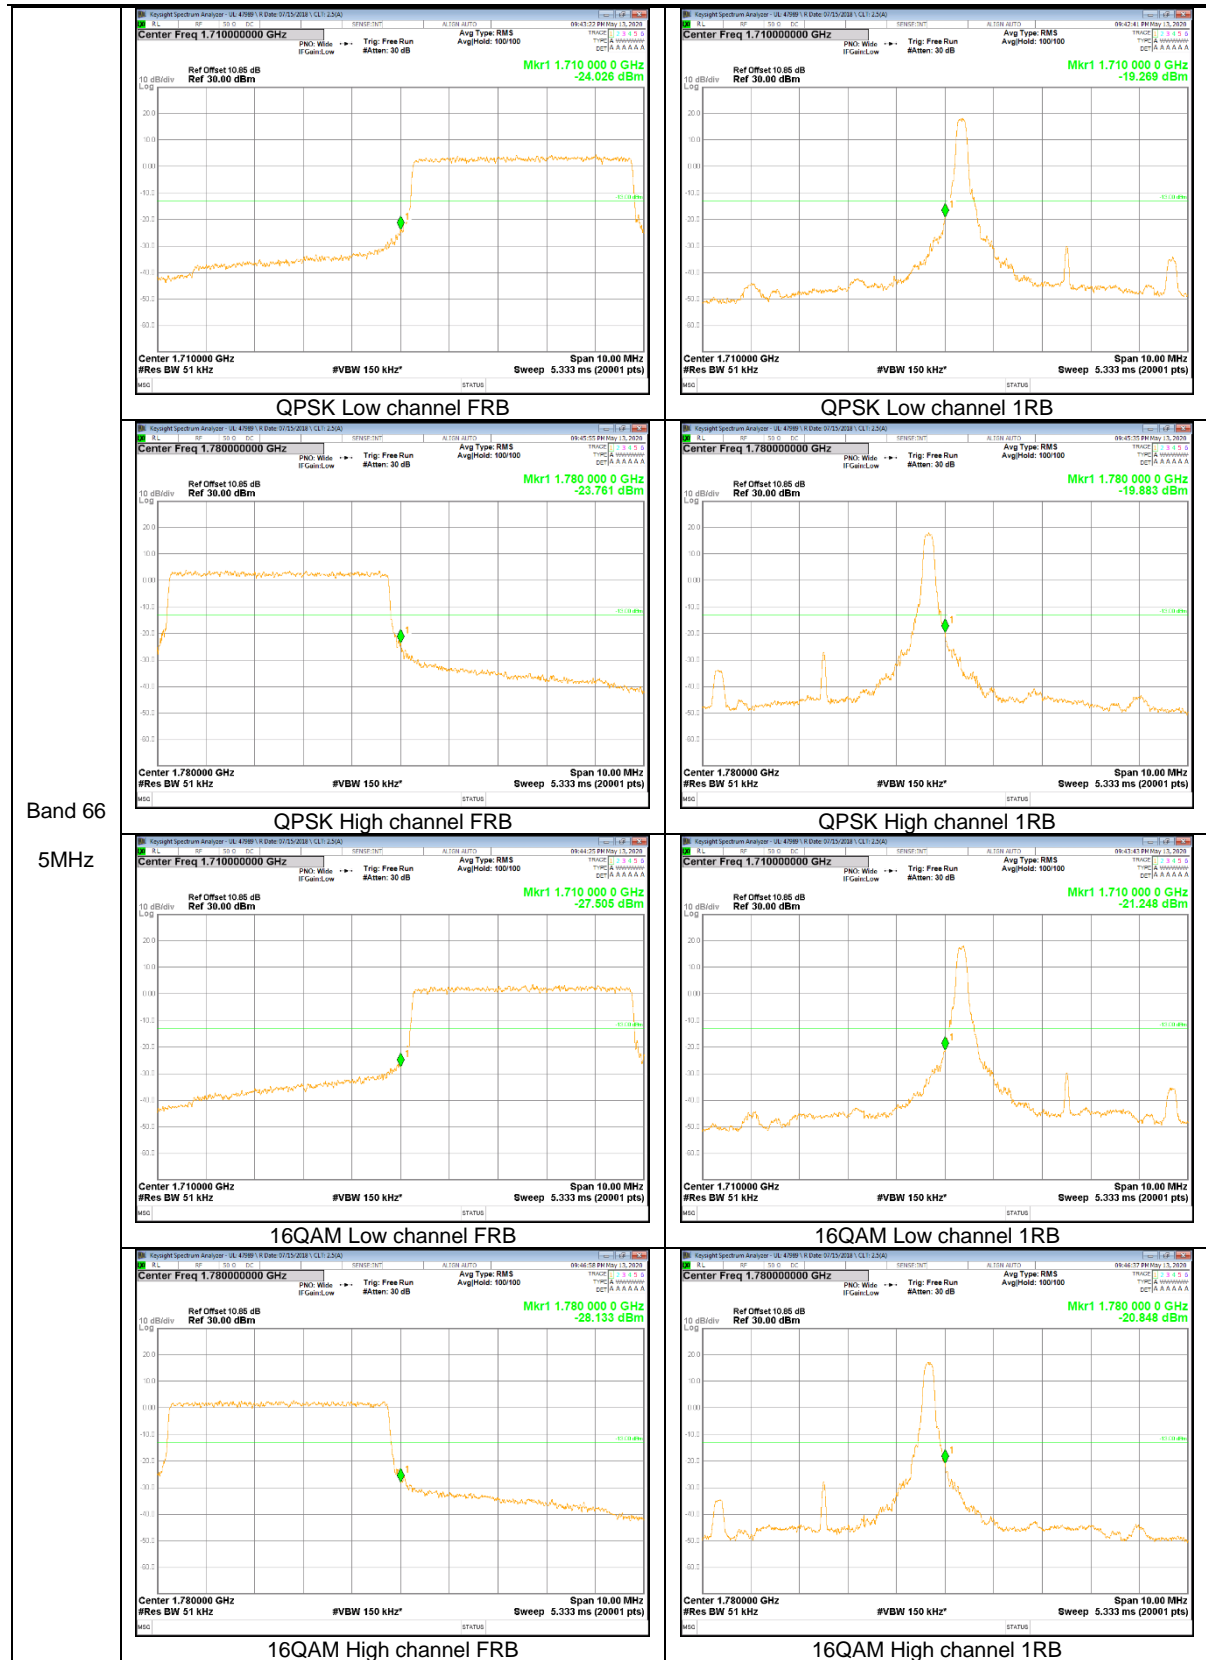

LTE Band 26

Band 26
5MHz

Band 26
1.4MHz

LTE Band 66

Band 66
 20MHz

9.2.2. EMISSION MASK RESULT

LTE Band 26