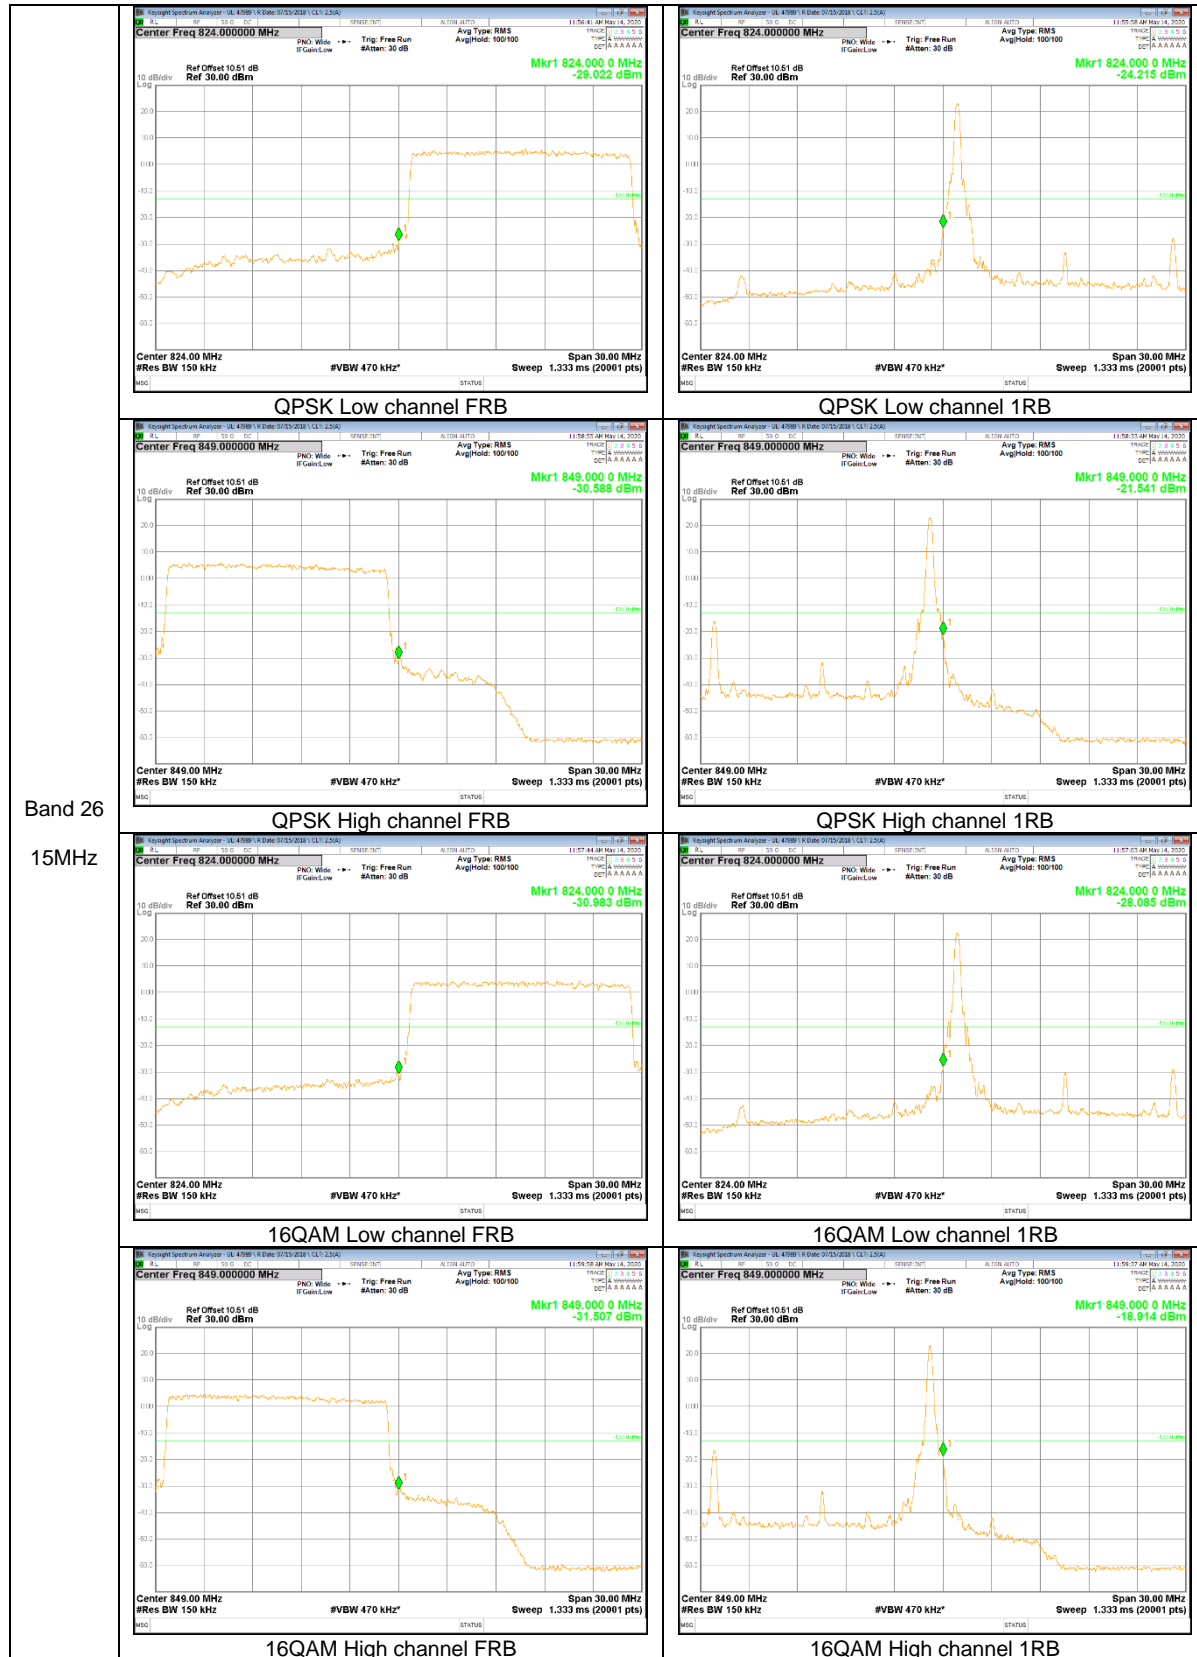

LTE Band 26

Band 26
5MHz

Band 26
1.4MHz

LTE Band 66

Band 66
 20MHz

9.2.2. EMISSION MASK RESULT

LTE Band 26