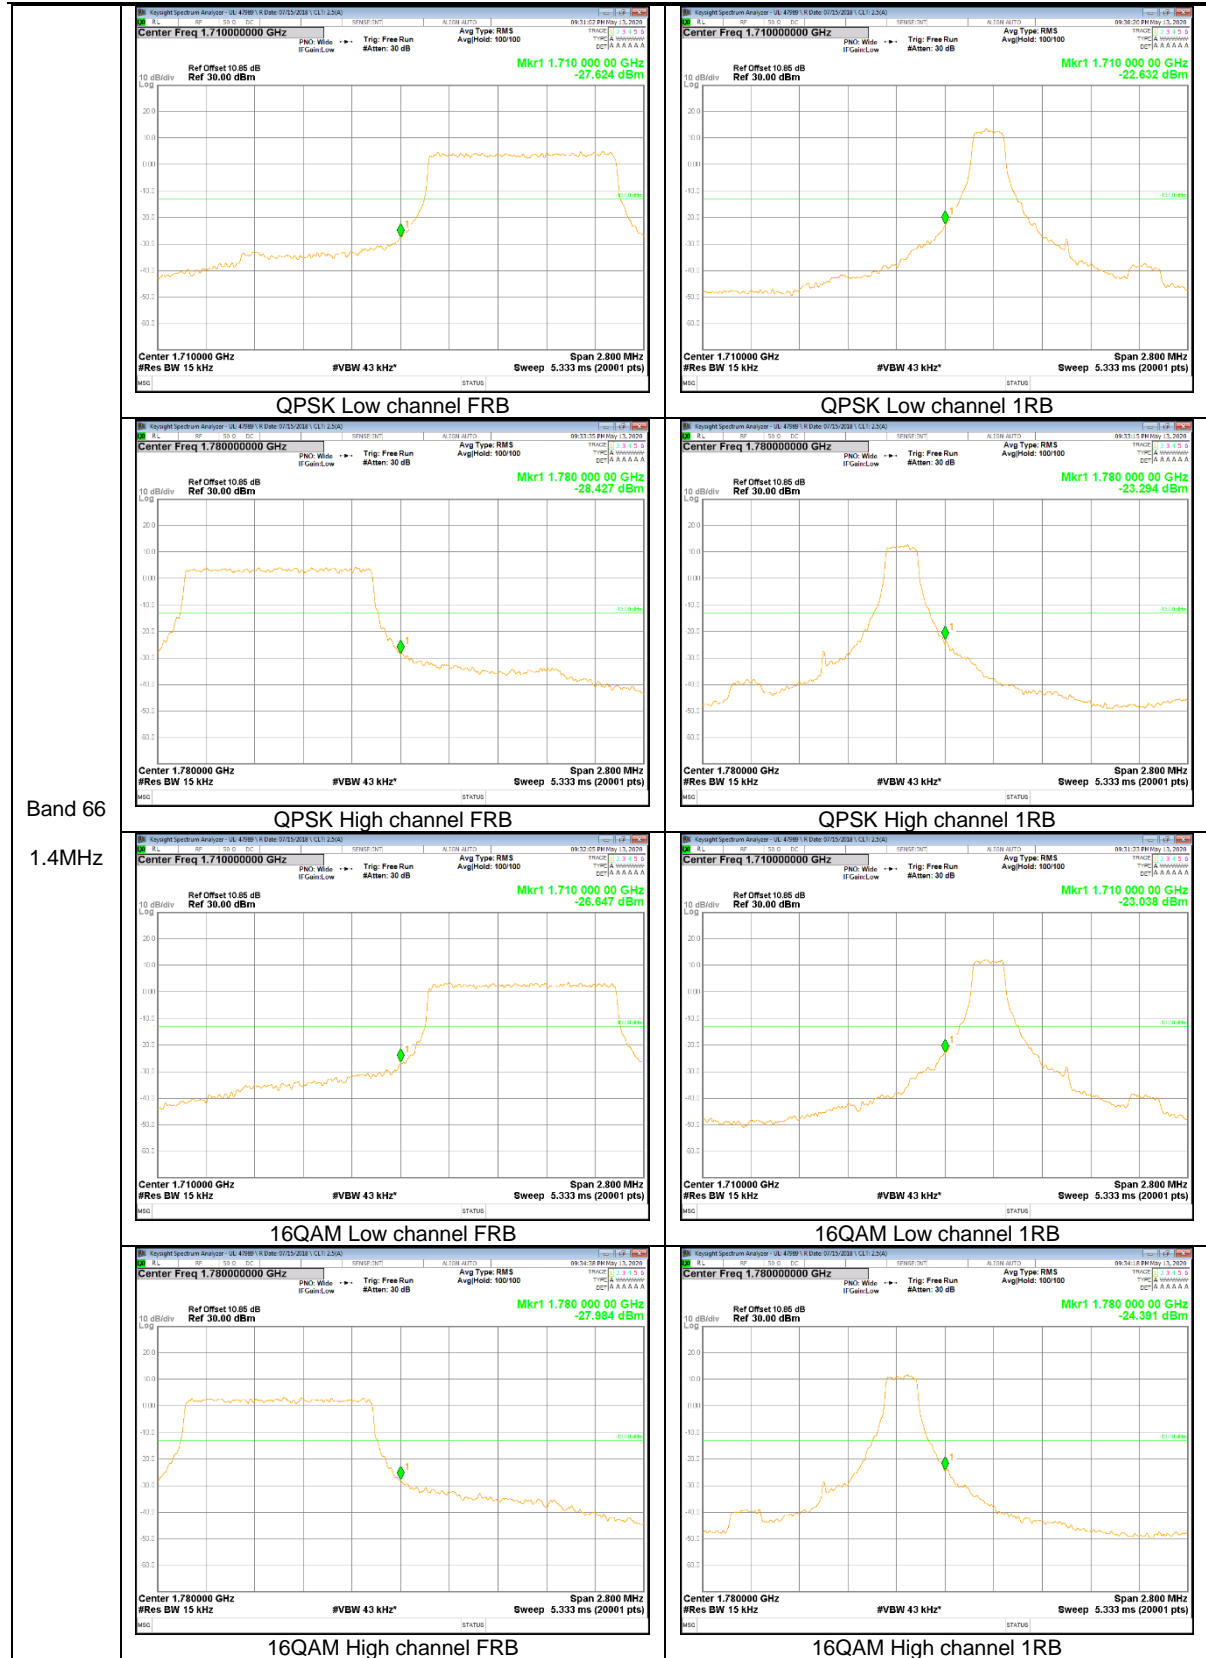

LTE Band 26

Band 26
5MHz

Band 26
1.4MHz

LTE Band 66

Band 66
 20MHz

9.2.2. EMISSION MASK RESULT

LTE Band 26