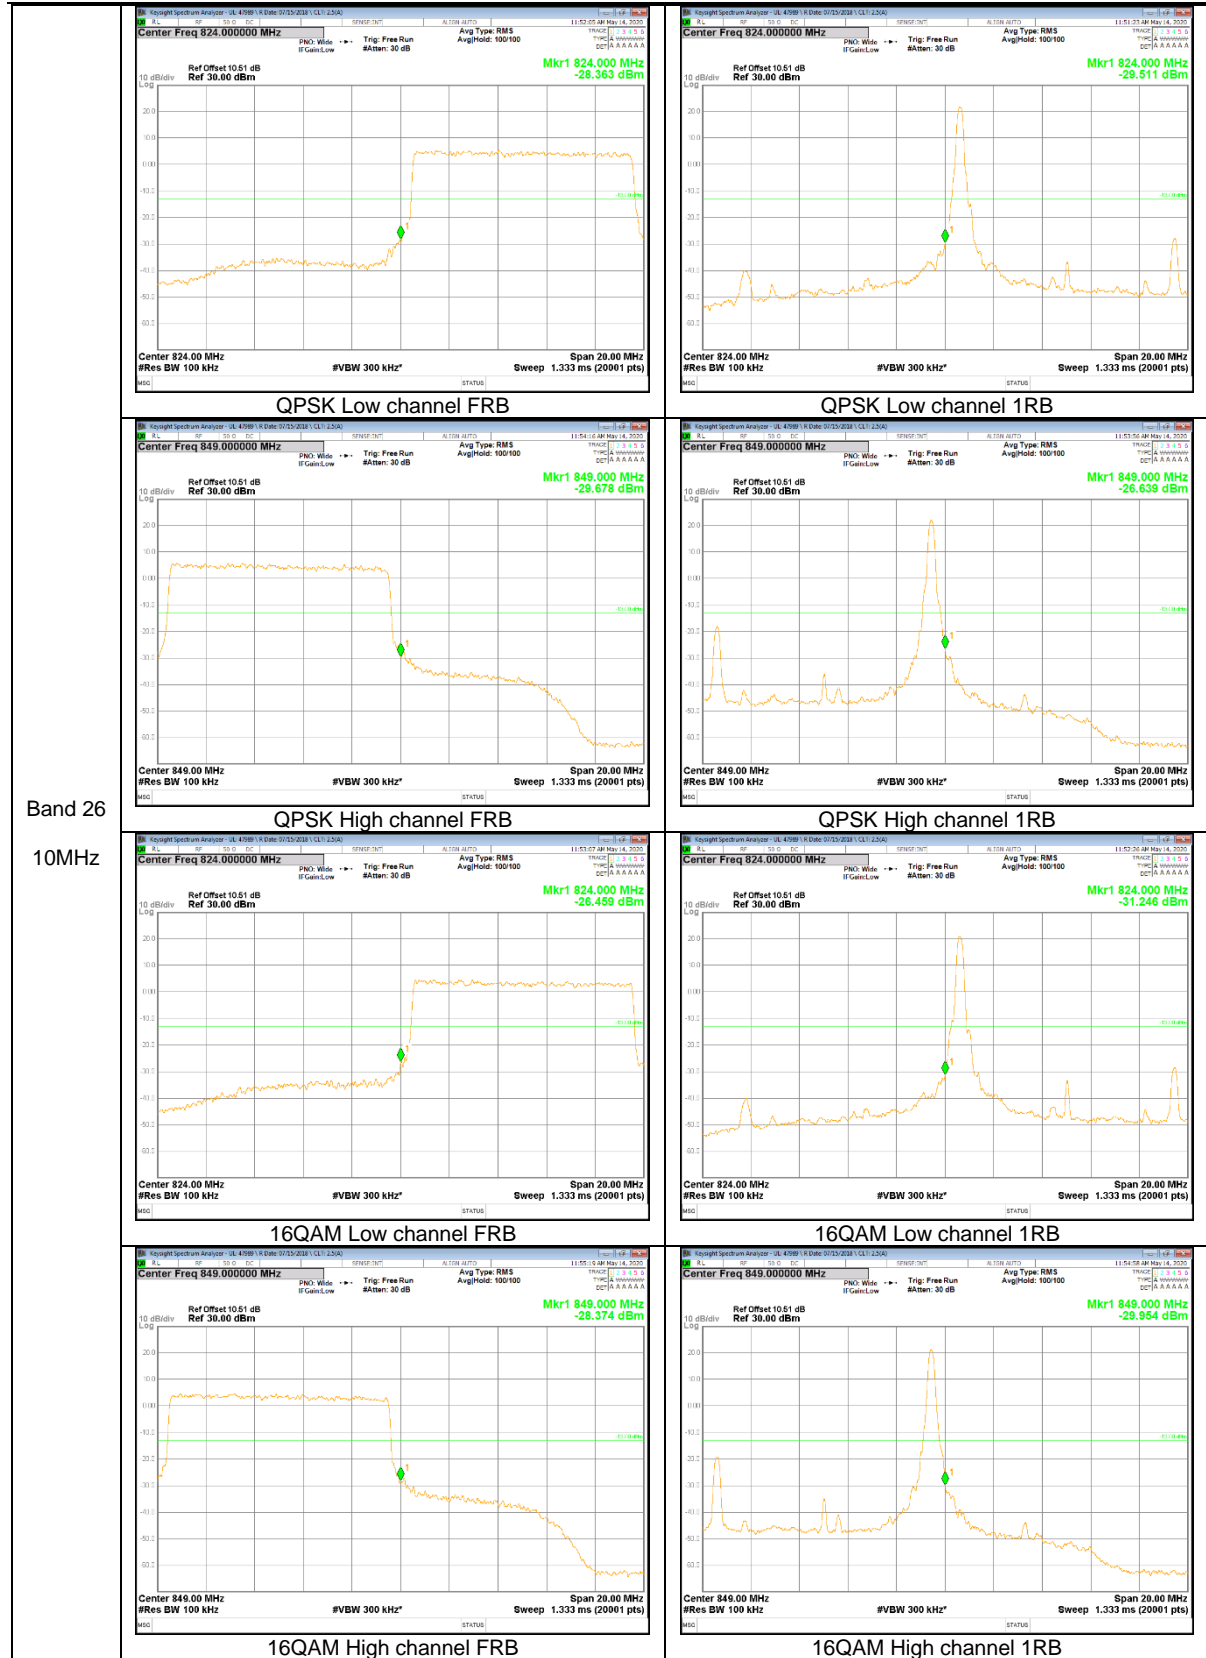

LTE Band 26

Band 26
5MHz

Band 26
1.4MHz

LTE Band 66

Band 66
 20MHz

9.2.2. EMISSION MASK RESULT

LTE Band 26