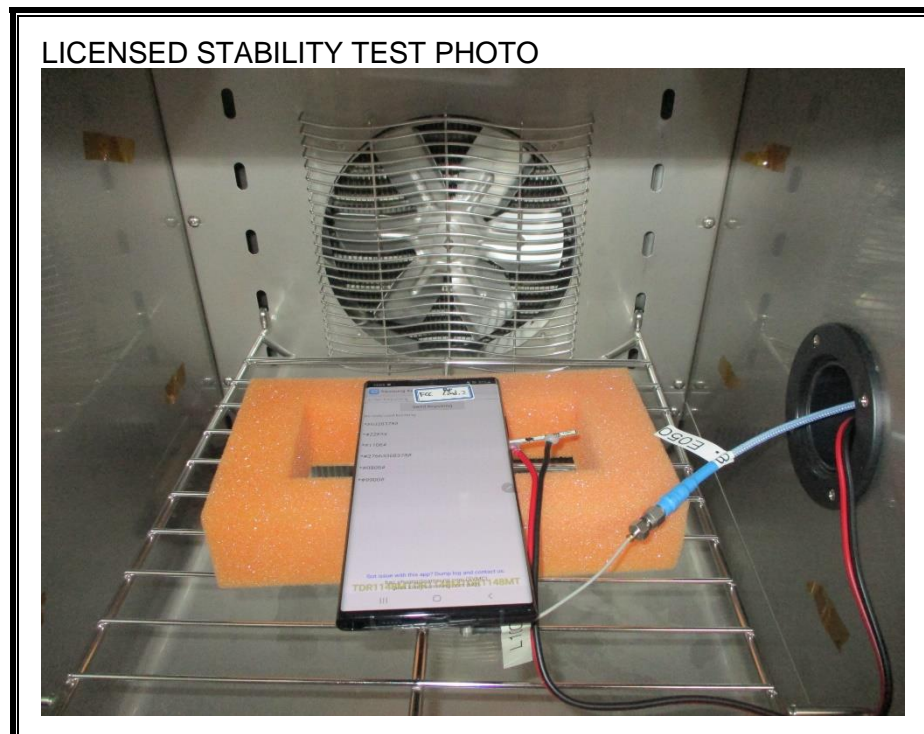

1. Appendix: LICENSED BAND SETUP PHOTOS(Conducted Test)

1) CONDUCTED RF MEASUREMENT SETUP (WWAN)

2) CONDUCTED RF MEASUREMENT SETUP (WWAN Stability)

2. Appendix: LICENSED BAND SETUP PHOTOS(Radiated Test)

1) RADIATED RF MEASUREMENT SETUP (BELOW 1 GHz)

2) RADIATED RF MEASUREMENT SETUP (ABOVE 1 GHz)

3) RADIATED RF MEASUREMENT SET-UP (Axis)

Z AXIS PHOTO

END OF TEST PHOTO