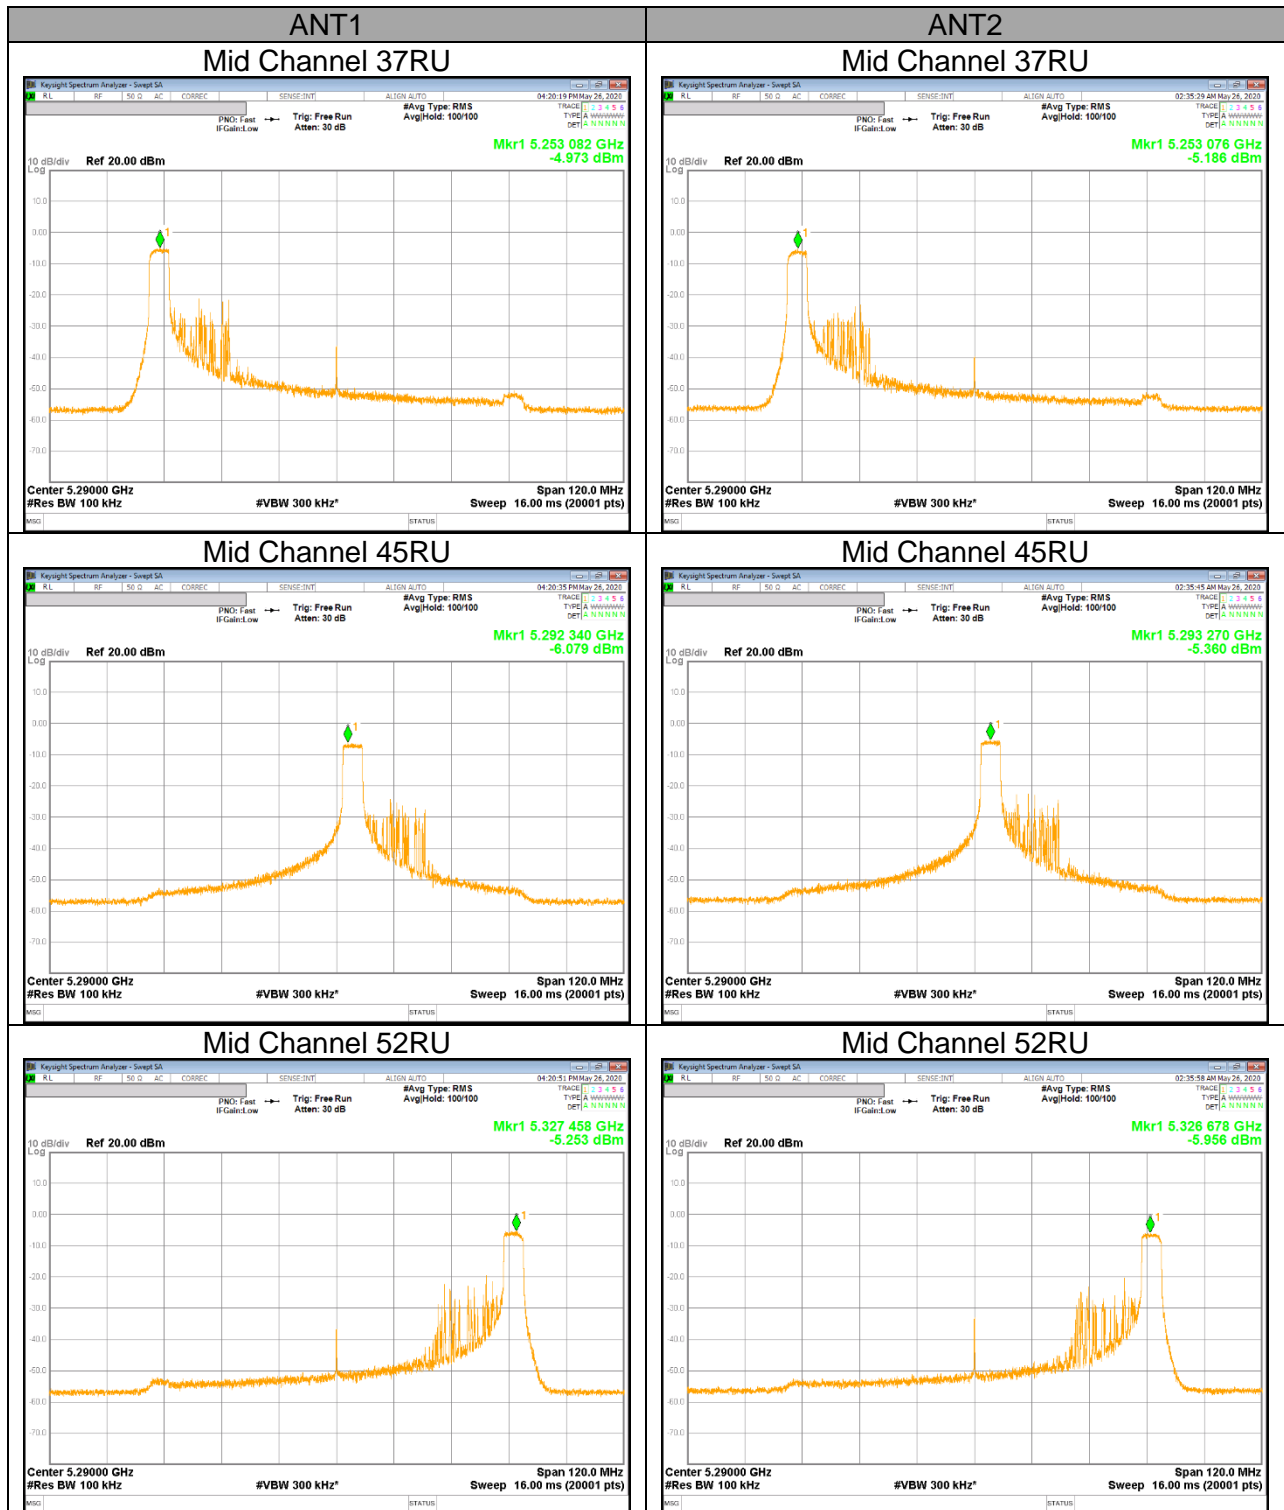

UNII 5.3 GHz IEEE 802.11ax HE80(RU) SISO mode PSD