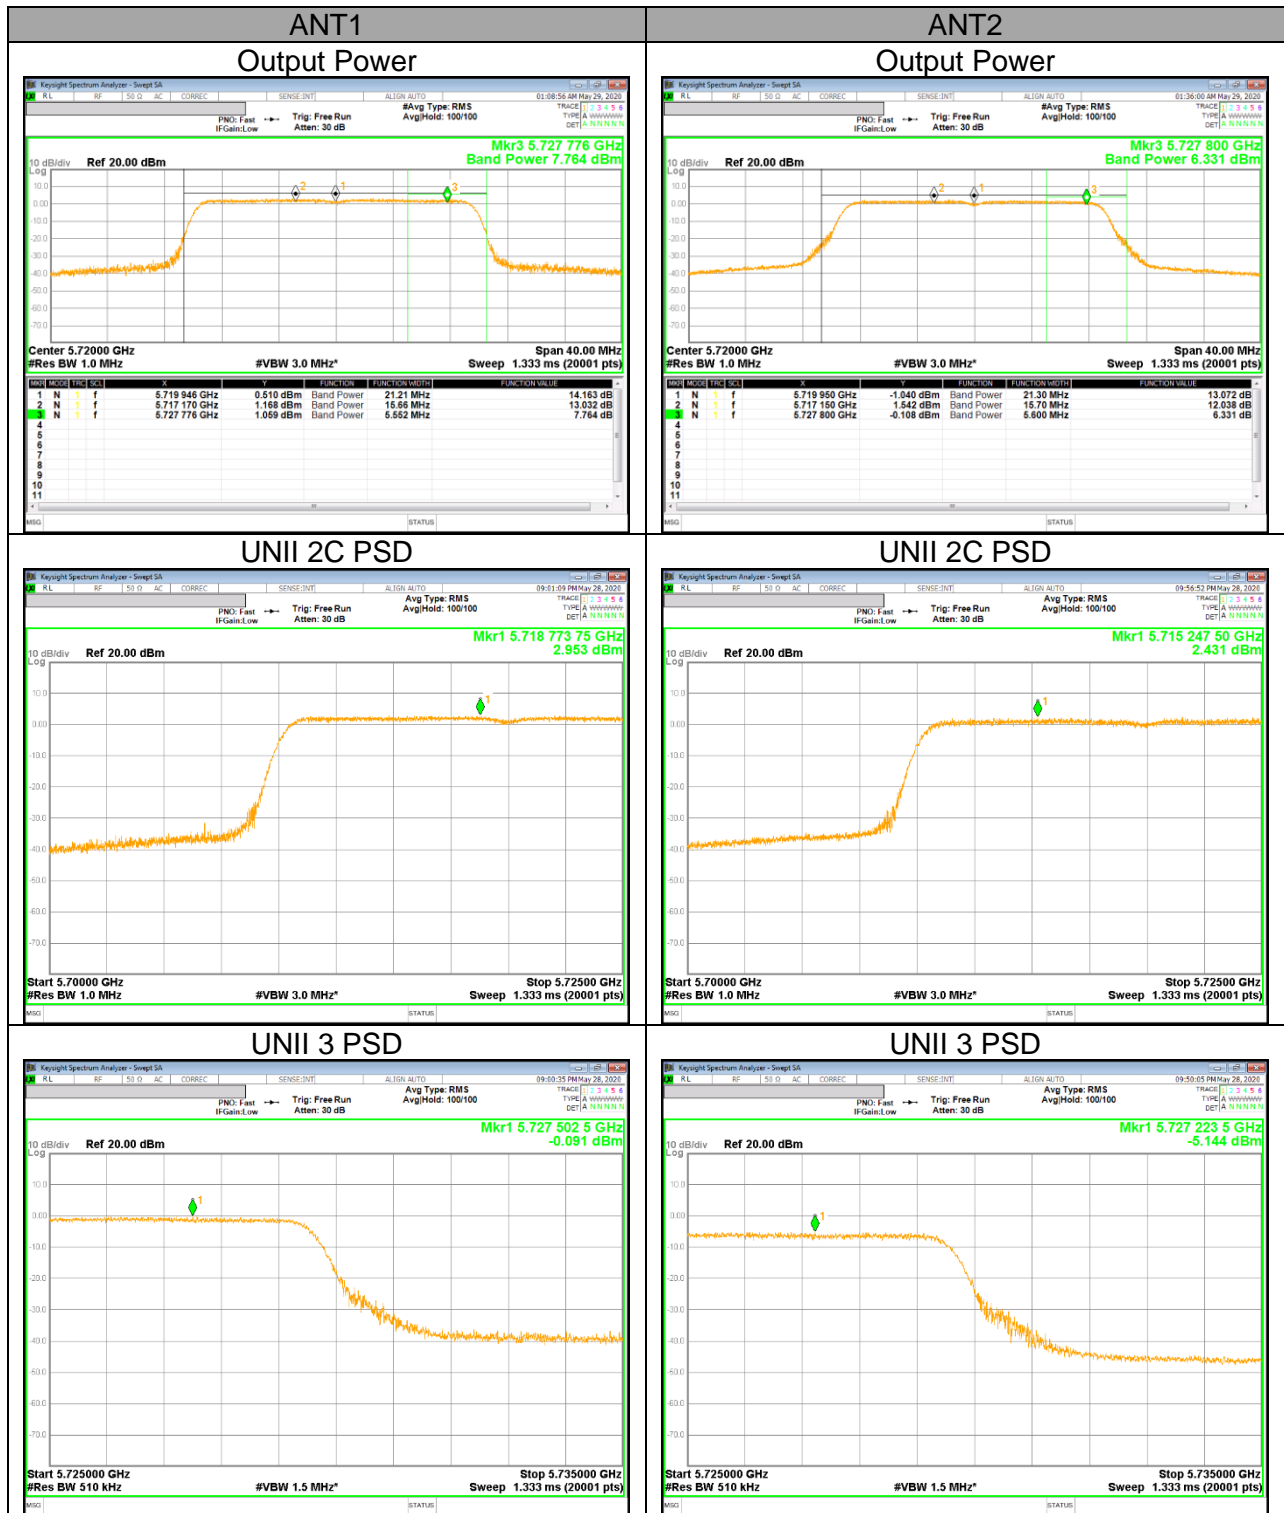

UNII Straddle Ch. IEEE 802.11ax HE20(SU) SISO mode Output Power and PSD