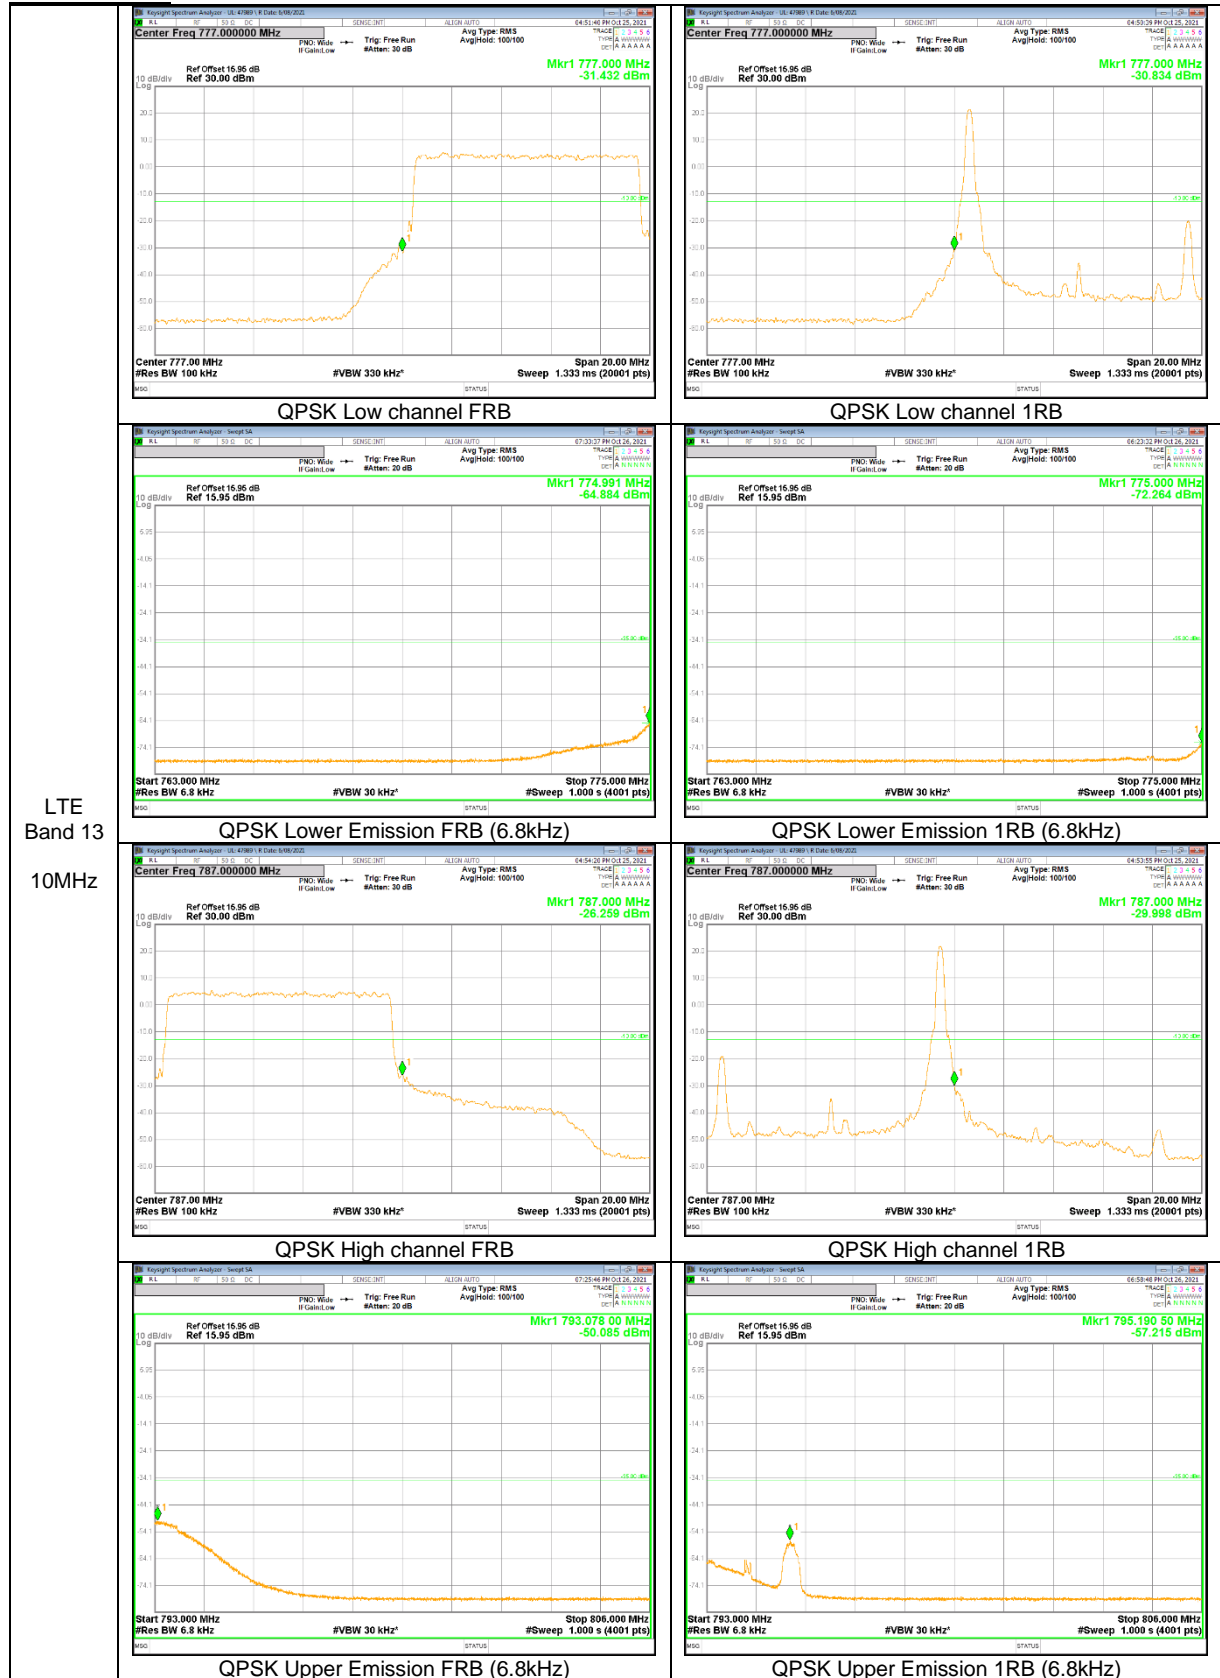

LTE Band 13

LTE
 Band 13
 10MHz

LTE
 Band 13
 10MHz

LTE
 Band 13
 5MHz

LTE
 Band 13
 5MHz

LTE Band 25

LTE
 Band 2
 20MHz

LTE
 Band 25
 10MHz

LTE Band 26 (Part 22)

LTE
 Band 26
 15MHz

LTE
 Band 26
 10MHz

LTE
Band 26
5MHz

LTE
 Band 26
 3MHz

LTE Band 66

LTE
 Band 66
 20MHz

LTE
 Band 66
 15MHz