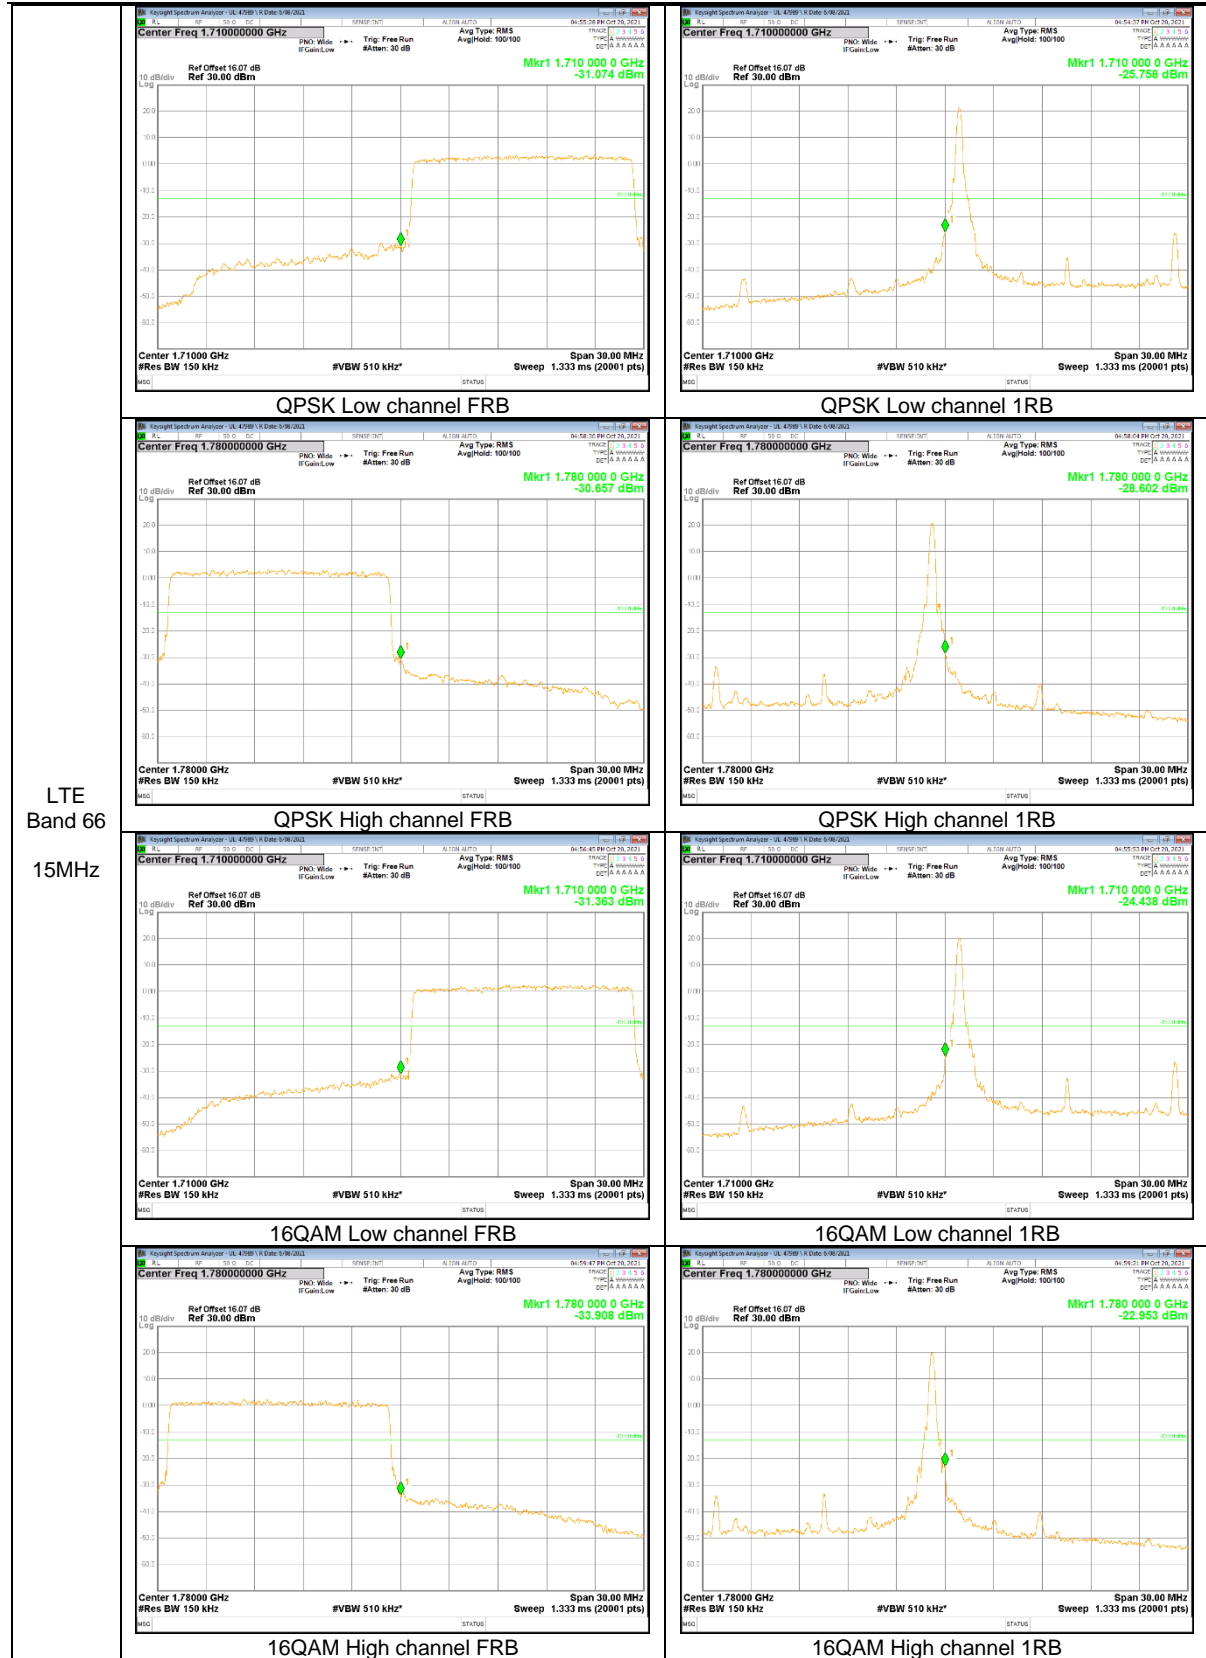

LTE Band 13

LTE
 Band 13
 10MHz

LTE
 Band 13
 10MHz

LTE
 Band 13
 5MHz

LTE
 Band 13
 5MHz

LTE Band 25

LTE
 Band 2
 20MHz

LTE
 Band 25
 10MHz

LTE Band 26 (Part 22)

LTE
 Band 26
 15MHz

LTE
 Band 26
 10MHz

LTE
Band 26
5MHz

LTE
 Band 26
 3MHz

LTE Band 66

LTE
 Band 66
 20MHz

LTE
 Band 66
 15MHz