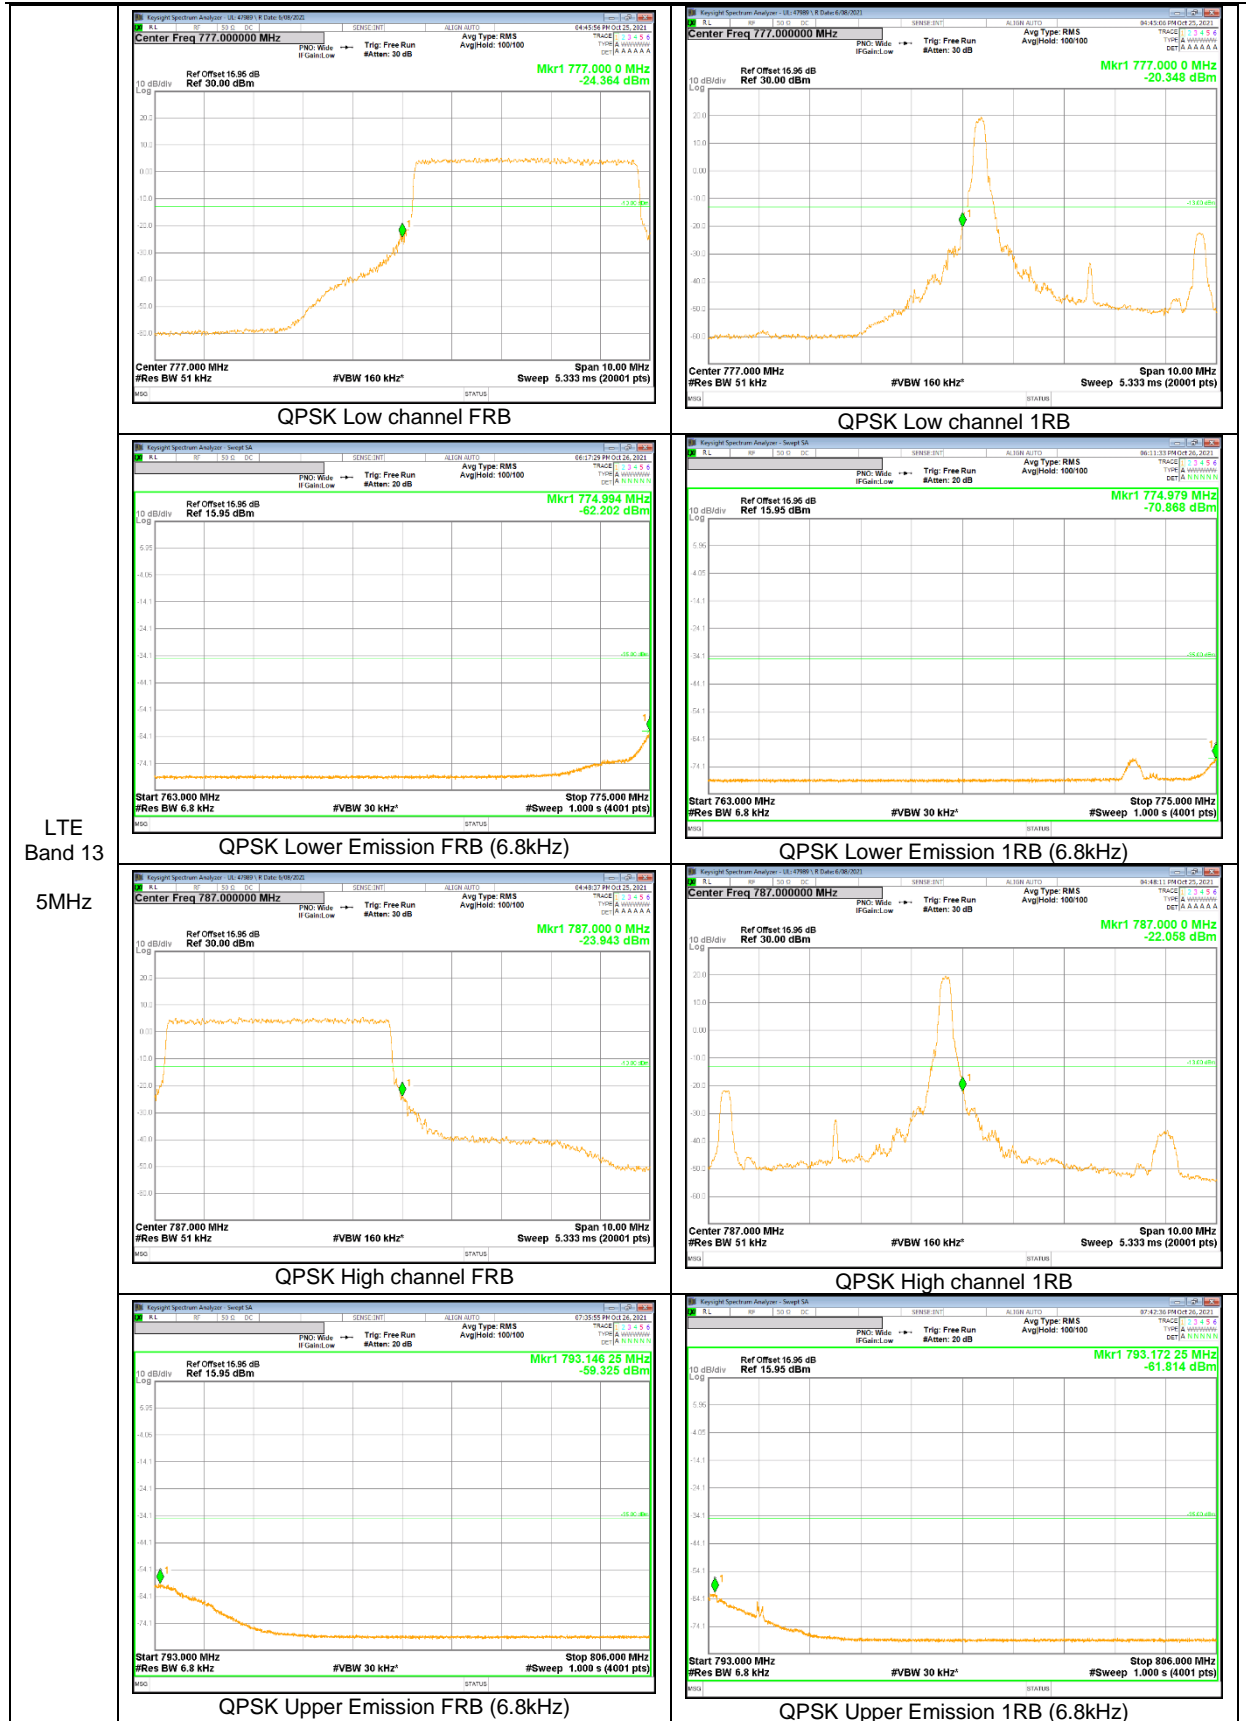

LTE Band 13

LTE
 Band 13
 10MHz

LTE
 Band 13
 10MHz

LTE
 Band 13
 5MHz

LTE
 Band 13
 5MHz

LTE Band 25

LTE
 Band 2
 20MHz

LTE
 Band 25
 10MHz

LTE Band 26 (Part 22)

LTE
 Band 26
 15MHz

LTE
 Band 26
 10MHz

LTE
Band 26
5MHz

LTE
 Band 26
 3MHz

LTE Band 66

LTE
 Band 66
 20MHz

LTE
 Band 66
 15MHz