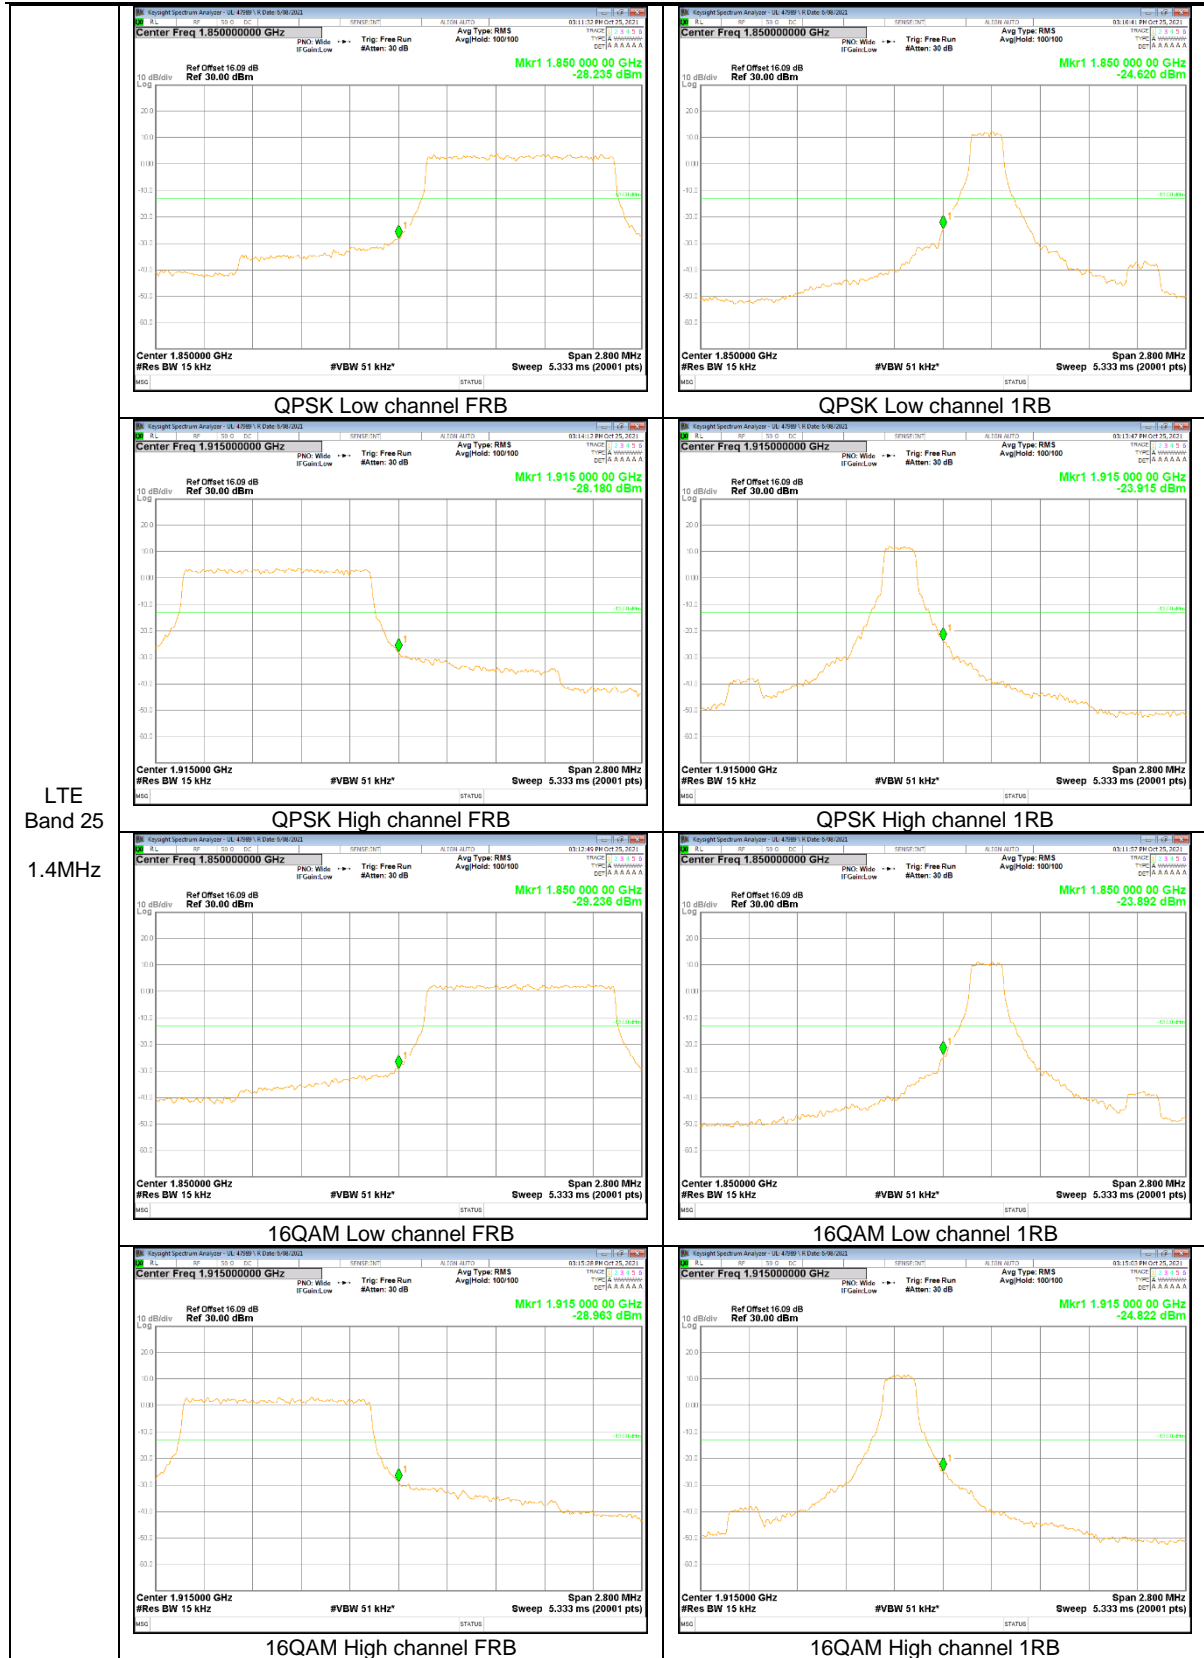

LTE Band 13

LTE
 Band 13
 10MHz

LTE
 Band 13
 10MHz

LTE
 Band 13
 5MHz

LTE
 Band 13
 5MHz

LTE Band 25

LTE
 Band 2
 20MHz

LTE
 Band 25
 10MHz

LTE Band 26 (Part 22)

LTE
 Band 26
 15MHz

LTE
 Band 26
 10MHz

LTE
Band 26
5MHz

LTE
 Band 26
 3MHz

LTE Band 66

LTE
 Band 66
 20MHz

LTE
 Band 66
 15MHz