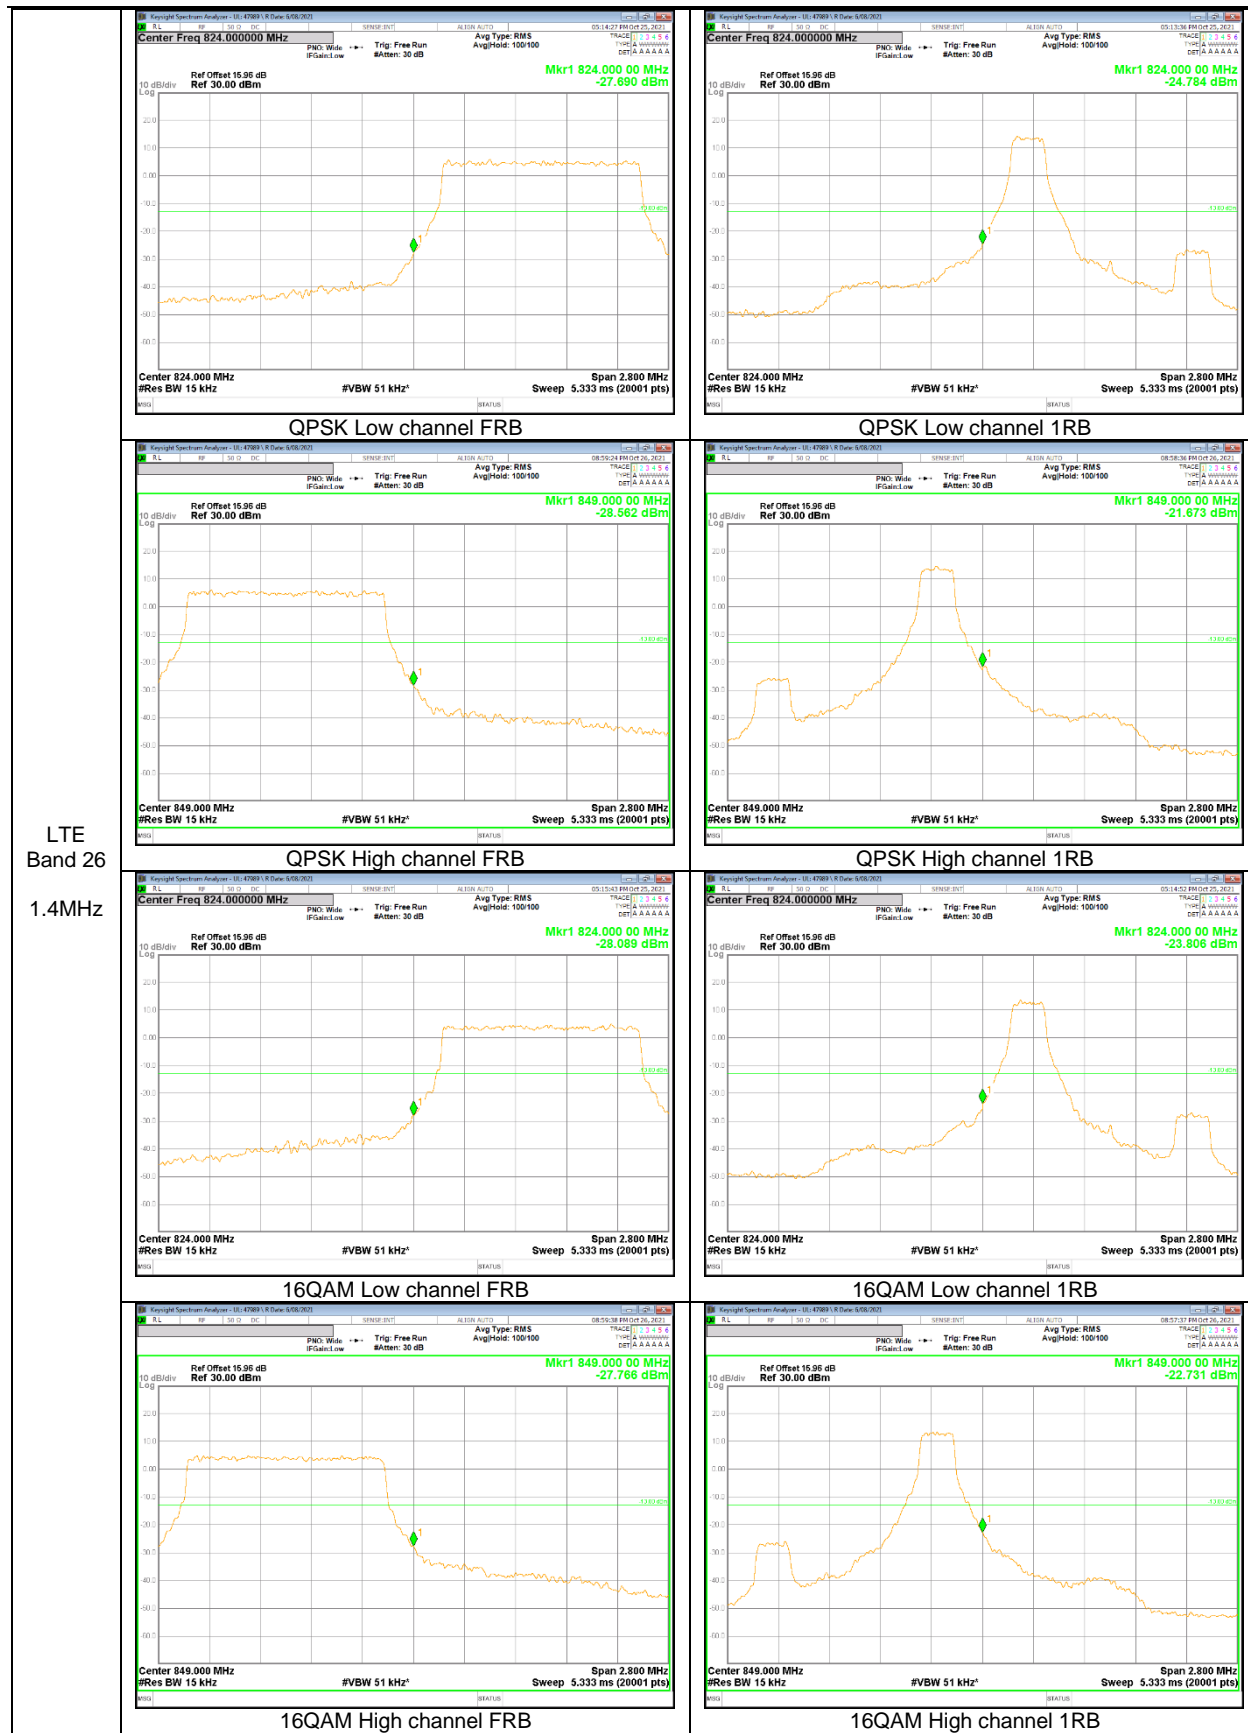

LTE Band 13

LTE
 Band 13
 10MHz

LTE
 Band 13
 10MHz

LTE
 Band 13
 5MHz

LTE
 Band 13
 5MHz

LTE Band 25

LTE
 Band 2
 20MHz

LTE
 Band 25
 10MHz

LTE Band 26 (Part 22)

LTE
 Band 26
 15MHz

LTE
 Band 26
 10MHz

LTE
Band 26
5MHz

LTE
 Band 26
 3MHz

LTE Band 66

LTE
 Band 66
 20MHz

LTE
 Band 66
 15MHz