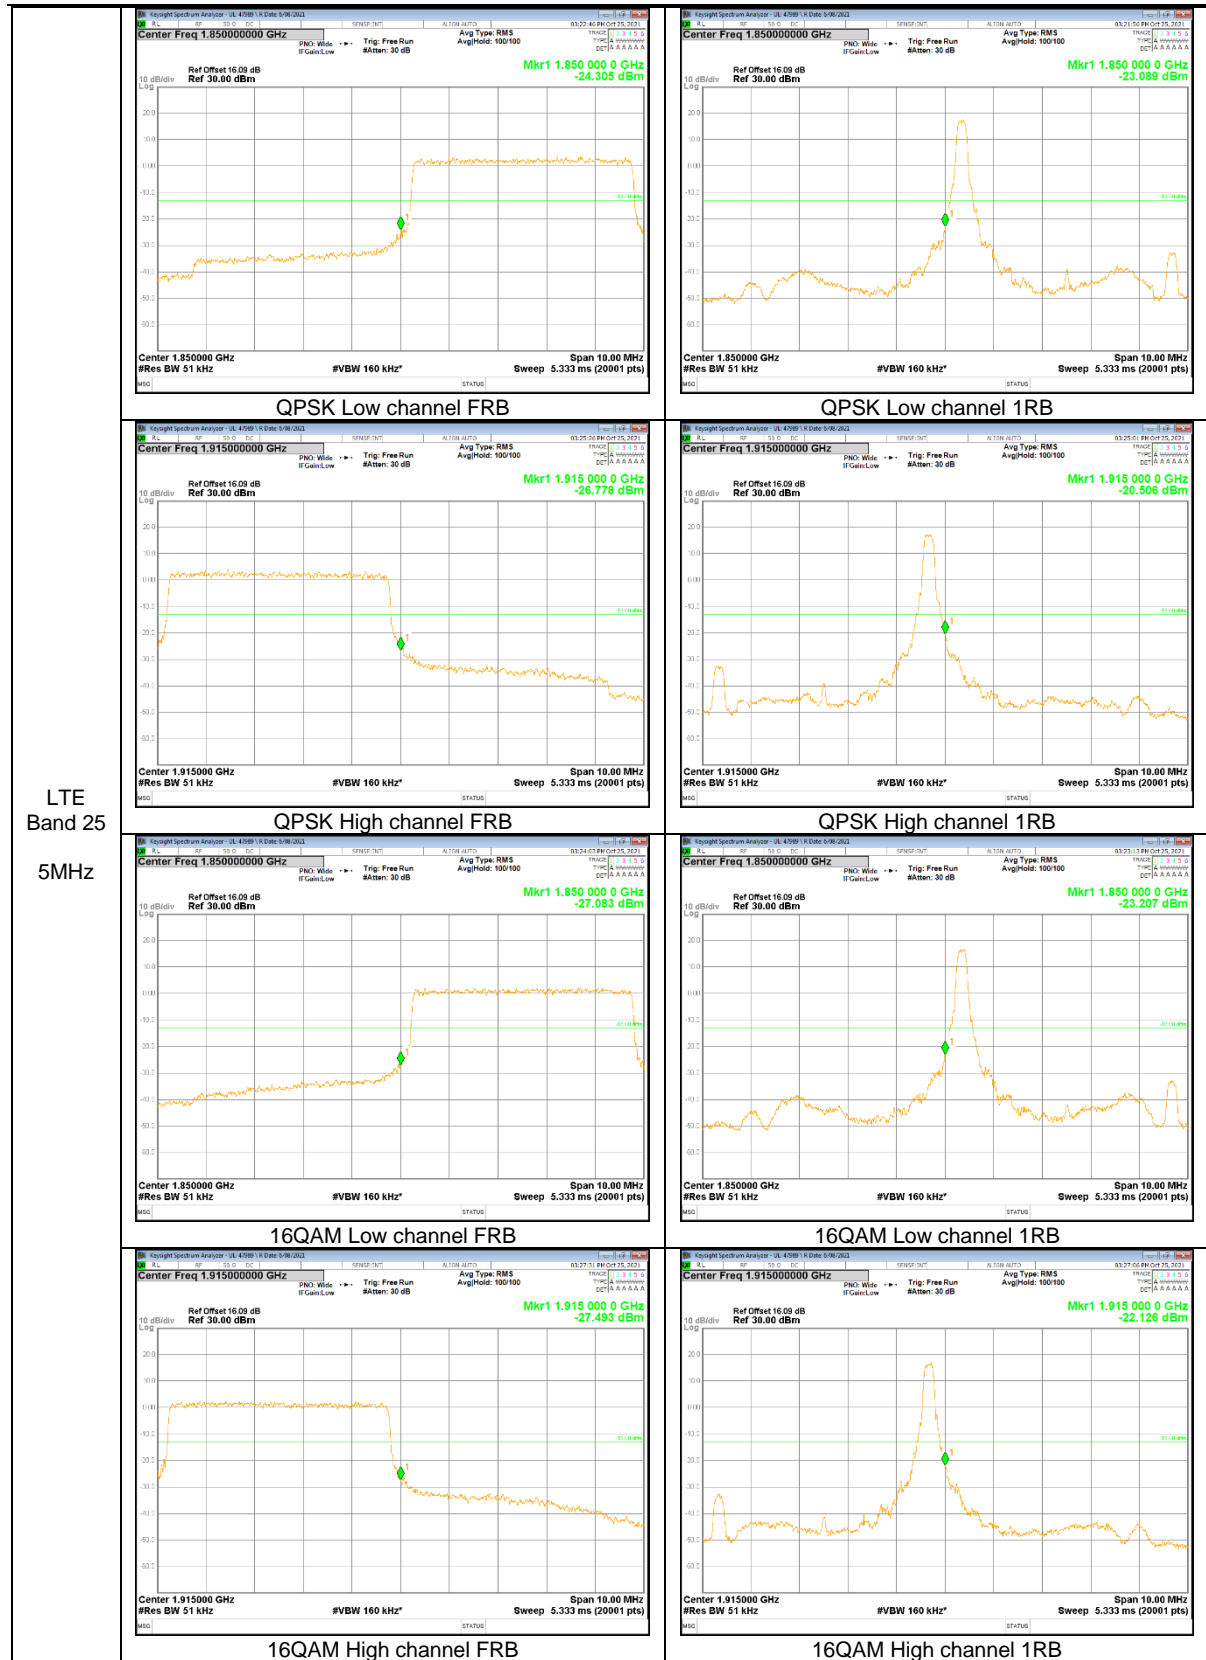

LTE Band 13

LTE
 Band 13
 10MHz

LTE
 Band 13
 10MHz

LTE
 Band 13
 5MHz

LTE
 Band 13
 5MHz

LTE Band 25

LTE
 Band 2
 20MHz

LTE
 Band 25
 10MHz

LTE Band 26 (Part 22)

LTE
 Band 26
 15MHz

LTE
 Band 26
 10MHz

LTE
Band 26
5MHz

LTE
 Band 26
 3MHz

LTE Band 66

LTE
 Band 66
 20MHz

LTE
 Band 66
 15MHz