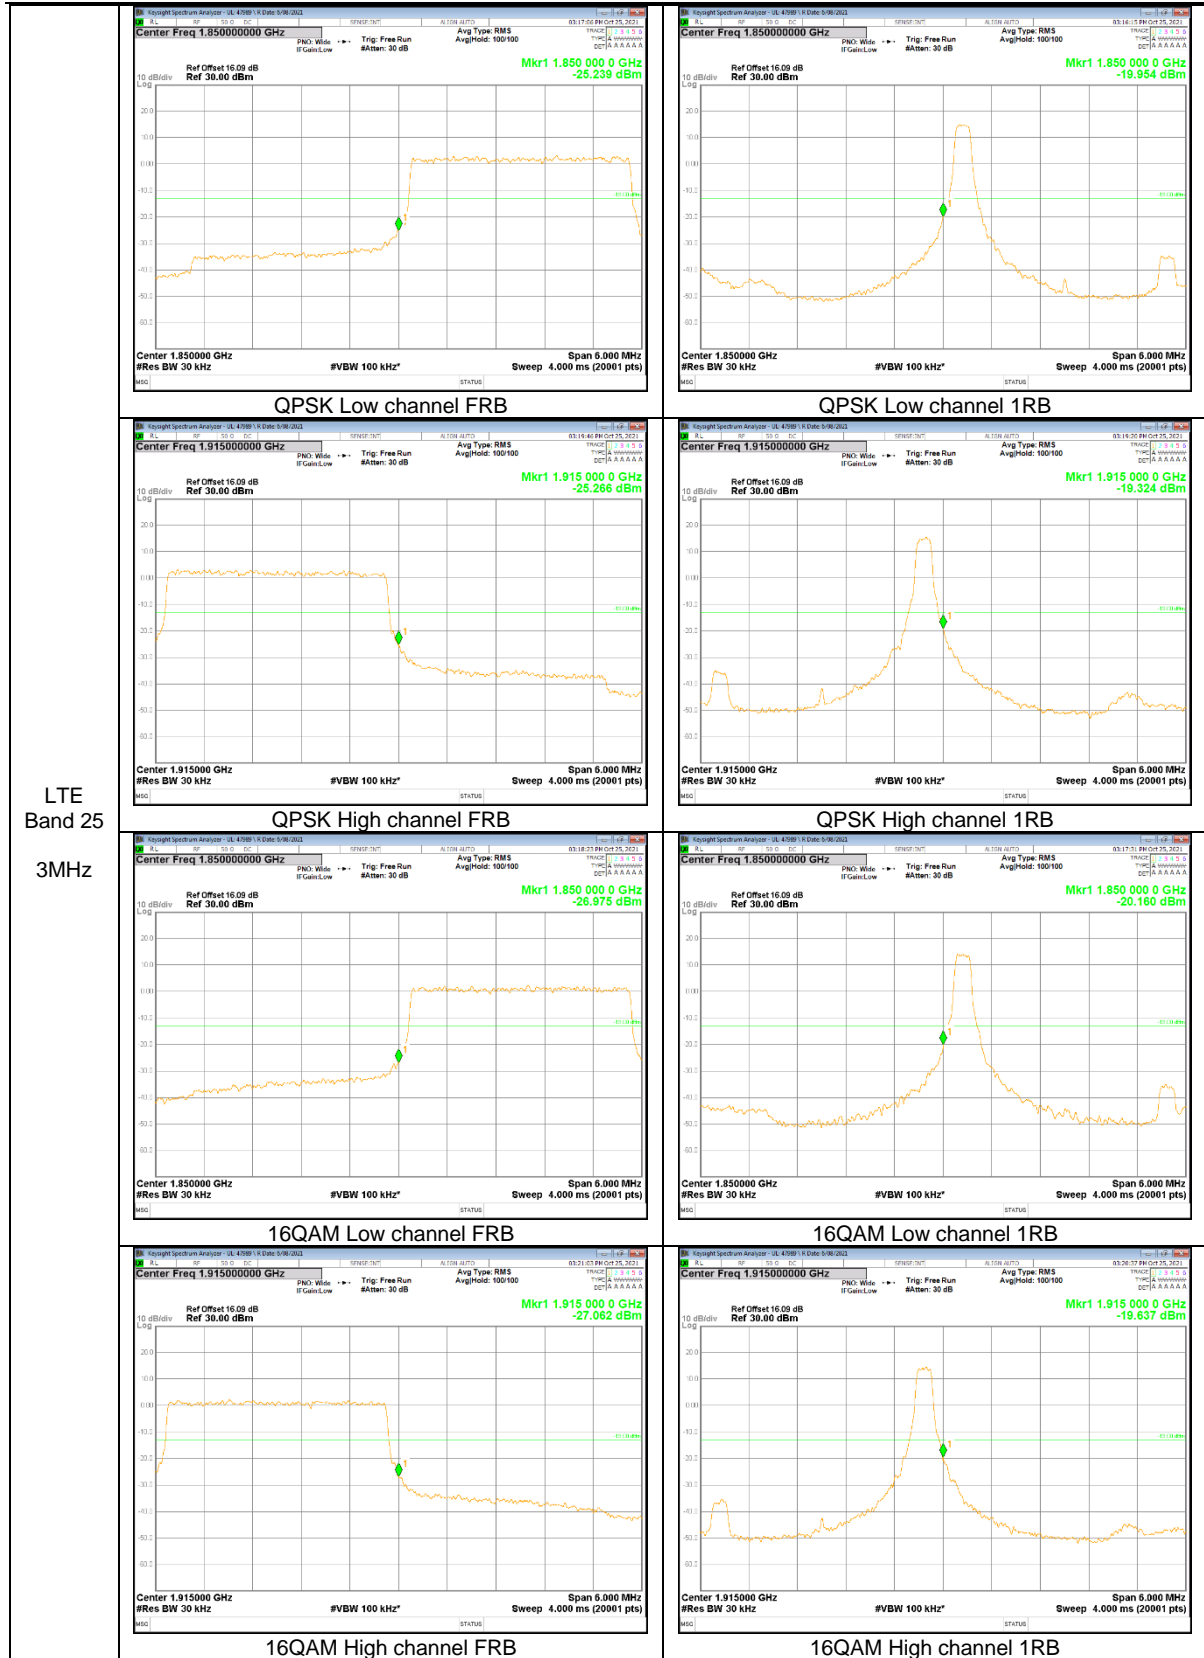

LTE Band 13

LTE
 Band 13
 10MHz

LTE
 Band 13
 10MHz

LTE
 Band 13
 5MHz

LTE
 Band 13
 5MHz

LTE Band 25

LTE
 Band 2
 20MHz

LTE
 Band 25
 10MHz

LTE Band 26 (Part 22)

LTE
 Band 26
 15MHz

LTE
 Band 26
 10MHz

LTE
Band 26
5MHz

LTE
 Band 26
 3MHz

LTE Band 66

LTE
 Band 66
 20MHz

LTE
 Band 66
 15MHz