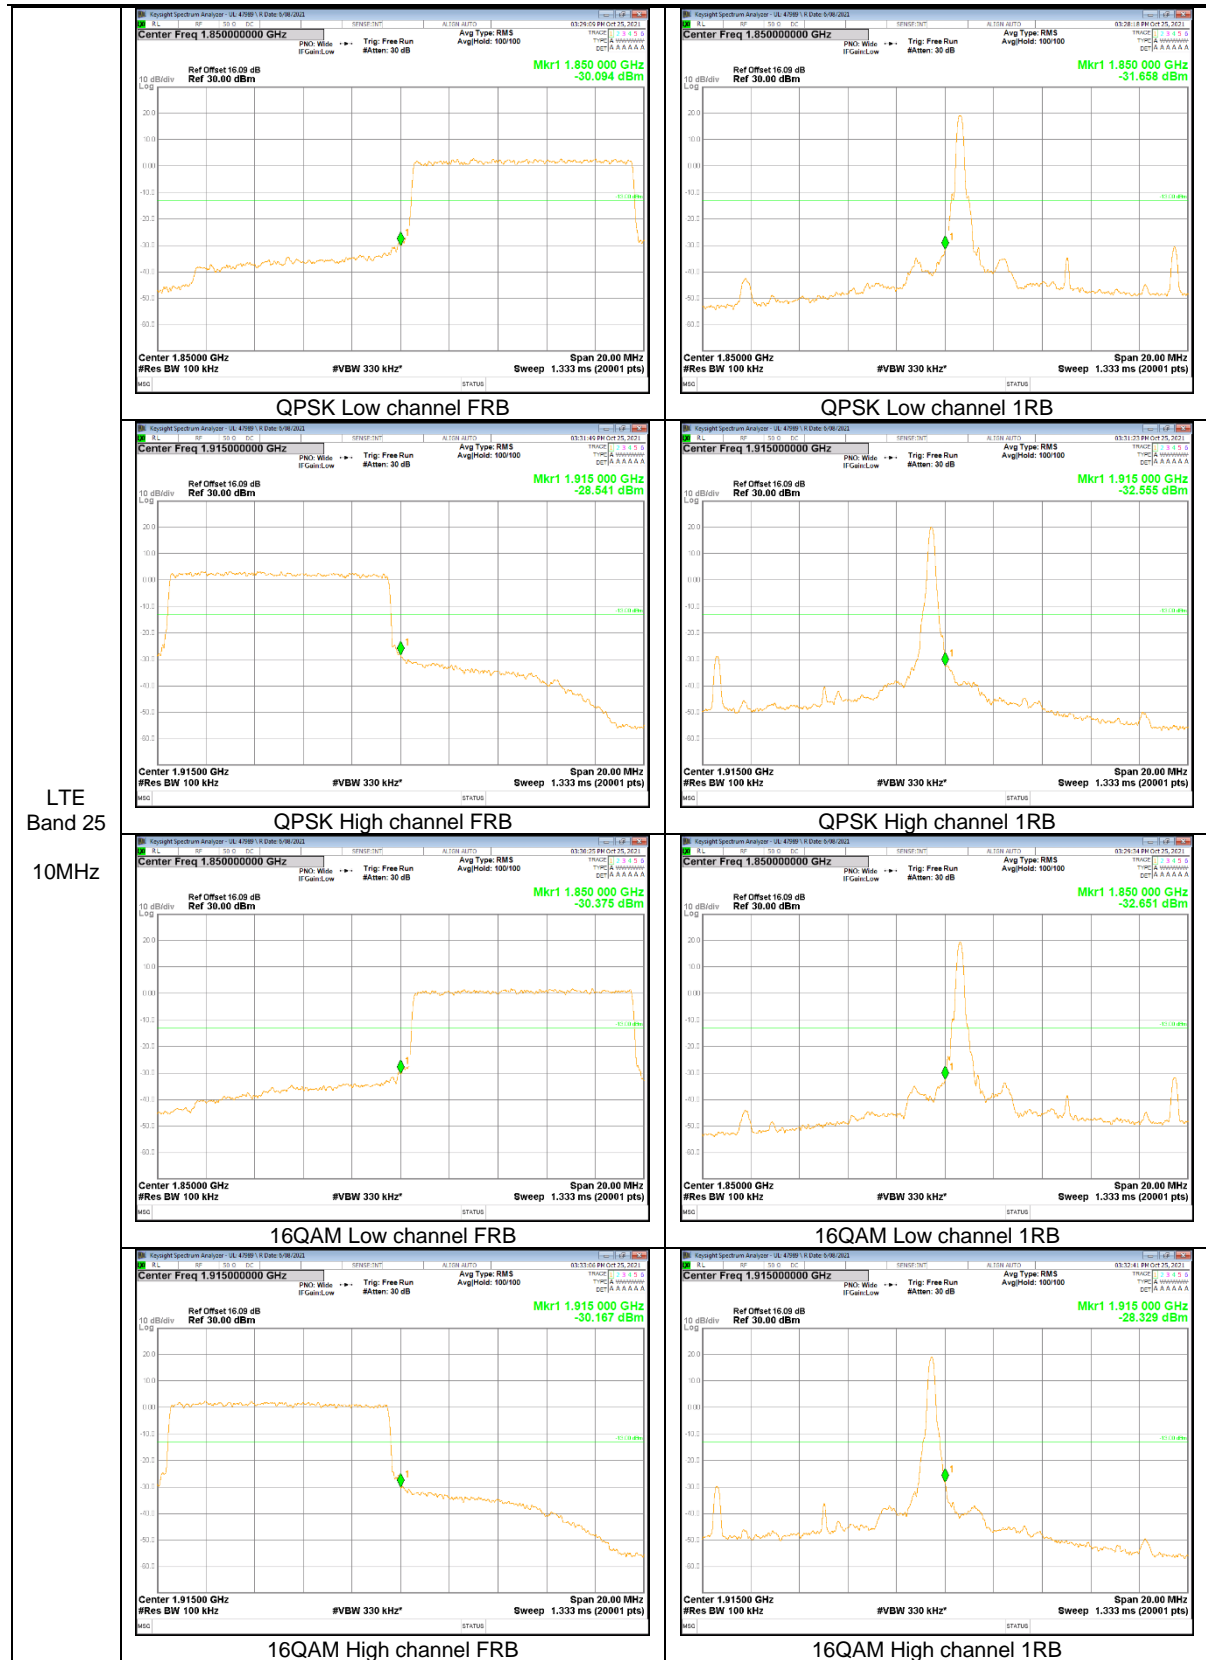

LTE Band 13

LTE
 Band 13
 10MHz

LTE
 Band 13
 10MHz

LTE
 Band 13
 5MHz

LTE
 Band 13
 5MHz

LTE Band 25

LTE
 Band 2
 20MHz

LTE
 Band 25
 10MHz

LTE Band 26 (Part 22)

LTE
 Band 26
 15MHz

LTE
 Band 26
 10MHz

LTE
Band 26
5MHz

LTE
 Band 26
 3MHz

LTE Band 66

LTE
 Band 66
 20MHz

LTE
 Band 66
 15MHz