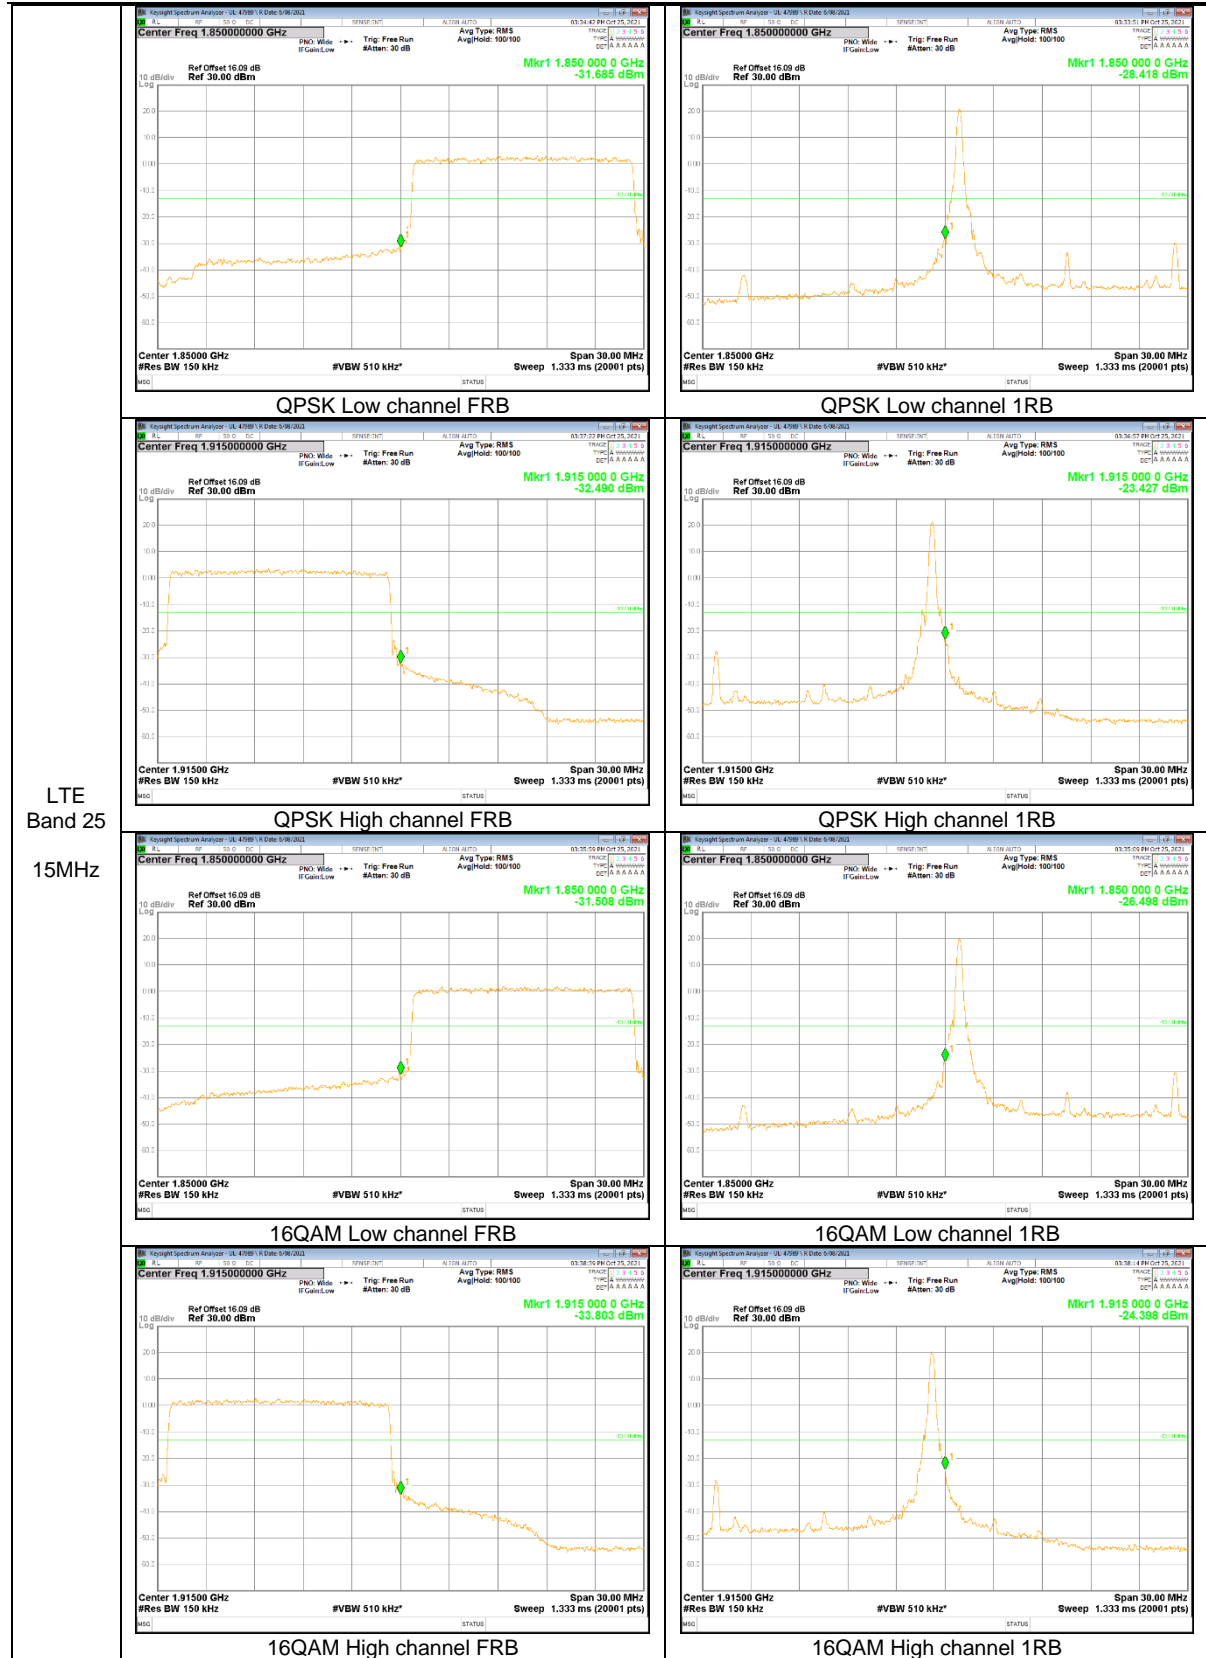

LTE Band 13

LTE
 Band 13
 10MHz

LTE
 Band 13
 10MHz

LTE
 Band 13
 5MHz

LTE
 Band 13
 5MHz

LTE Band 25

LTE
 Band 2
 20MHz

LTE
 Band 25
 10MHz

LTE Band 26 (Part 22)

LTE
 Band 26
 15MHz

LTE
 Band 26
 10MHz

LTE
Band 26
5MHz

LTE
 Band 26
 3MHz

LTE Band 66

LTE
 Band 66
 20MHz

LTE
 Band 66
 15MHz