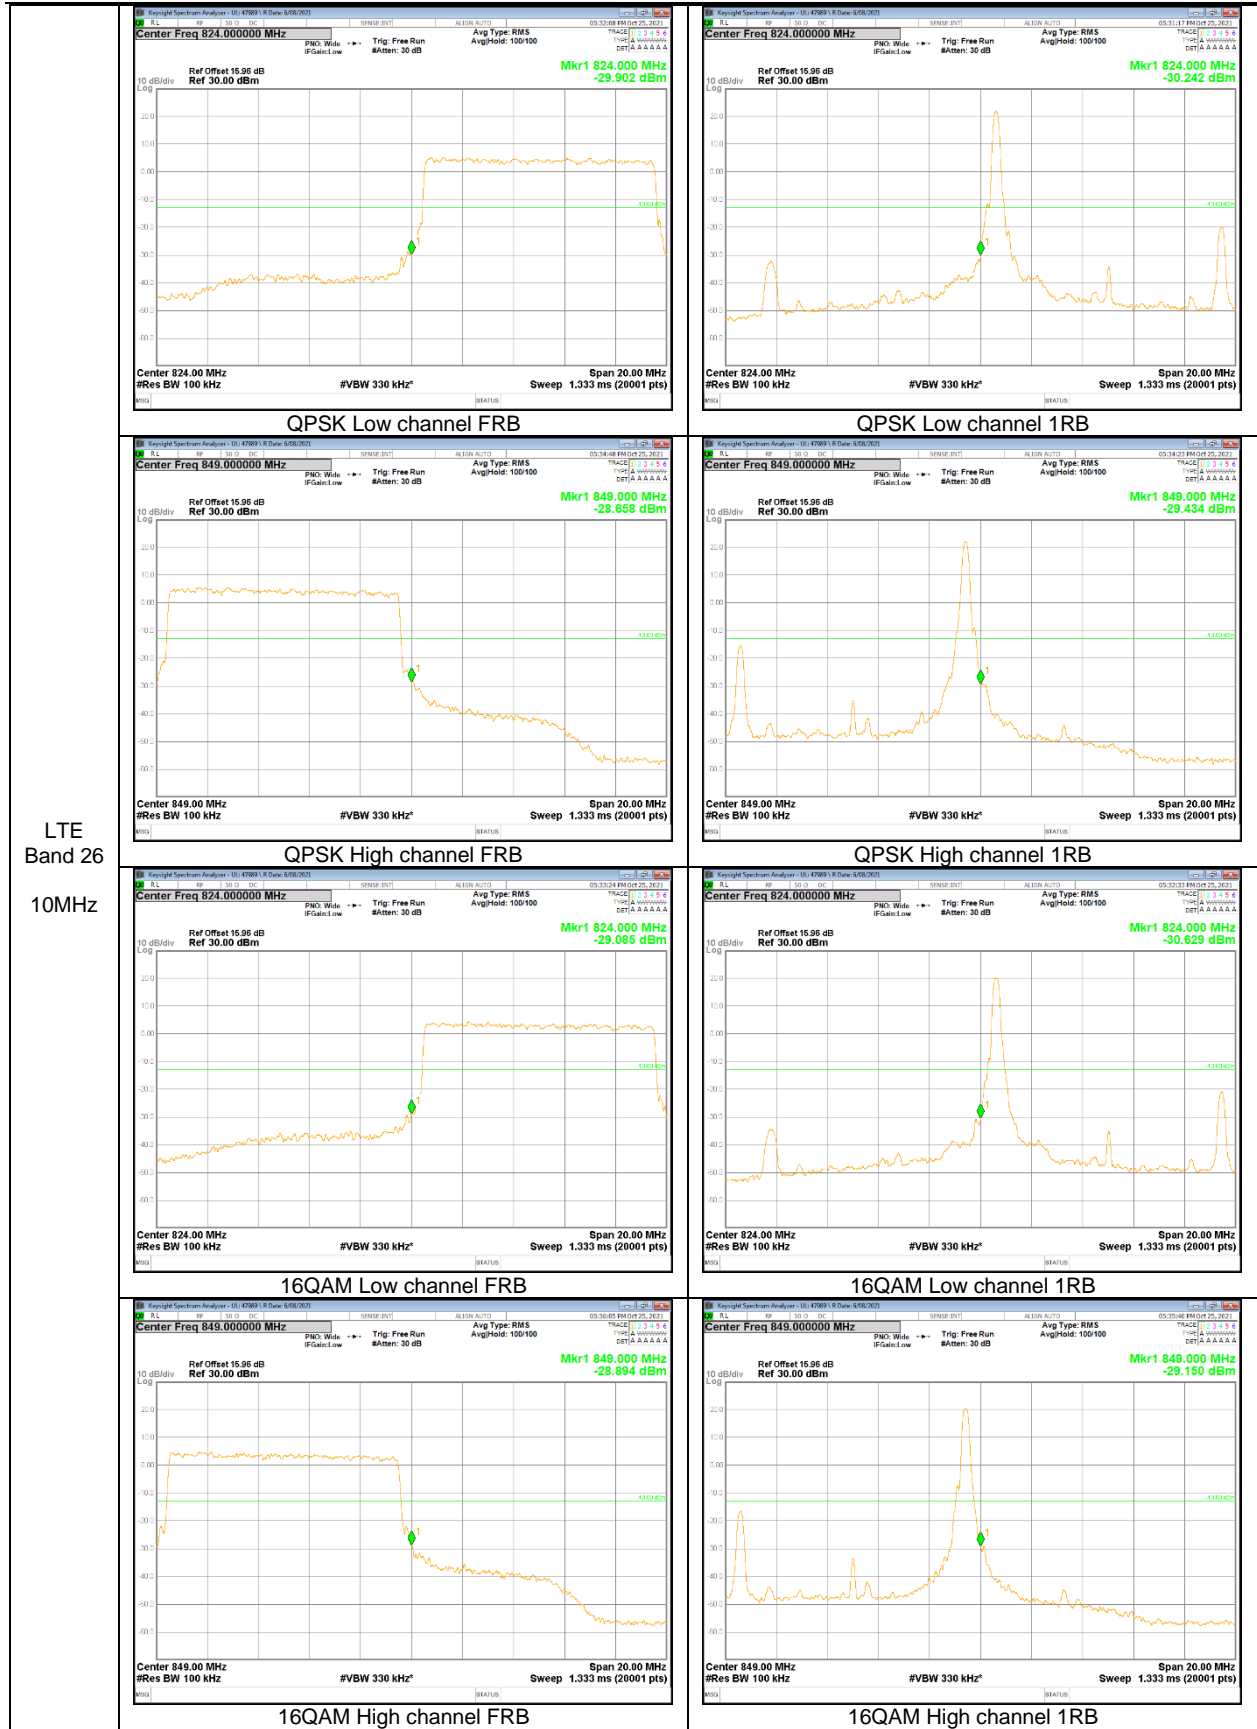

LTE Band 13

LTE
 Band 13
 10MHz

LTE
 Band 13
 10MHz

LTE
 Band 13
 5MHz

LTE
 Band 13
 5MHz

LTE Band 25

LTE
 Band 2
 20MHz

LTE
 Band 25
 10MHz

LTE Band 26 (Part 22)

LTE
 Band 26
 15MHz

LTE
 Band 26
 10MHz

LTE
Band 26
5MHz

LTE
 Band 26
 3MHz

LTE Band 66

LTE
 Band 66
 20MHz

LTE
 Band 66
 15MHz