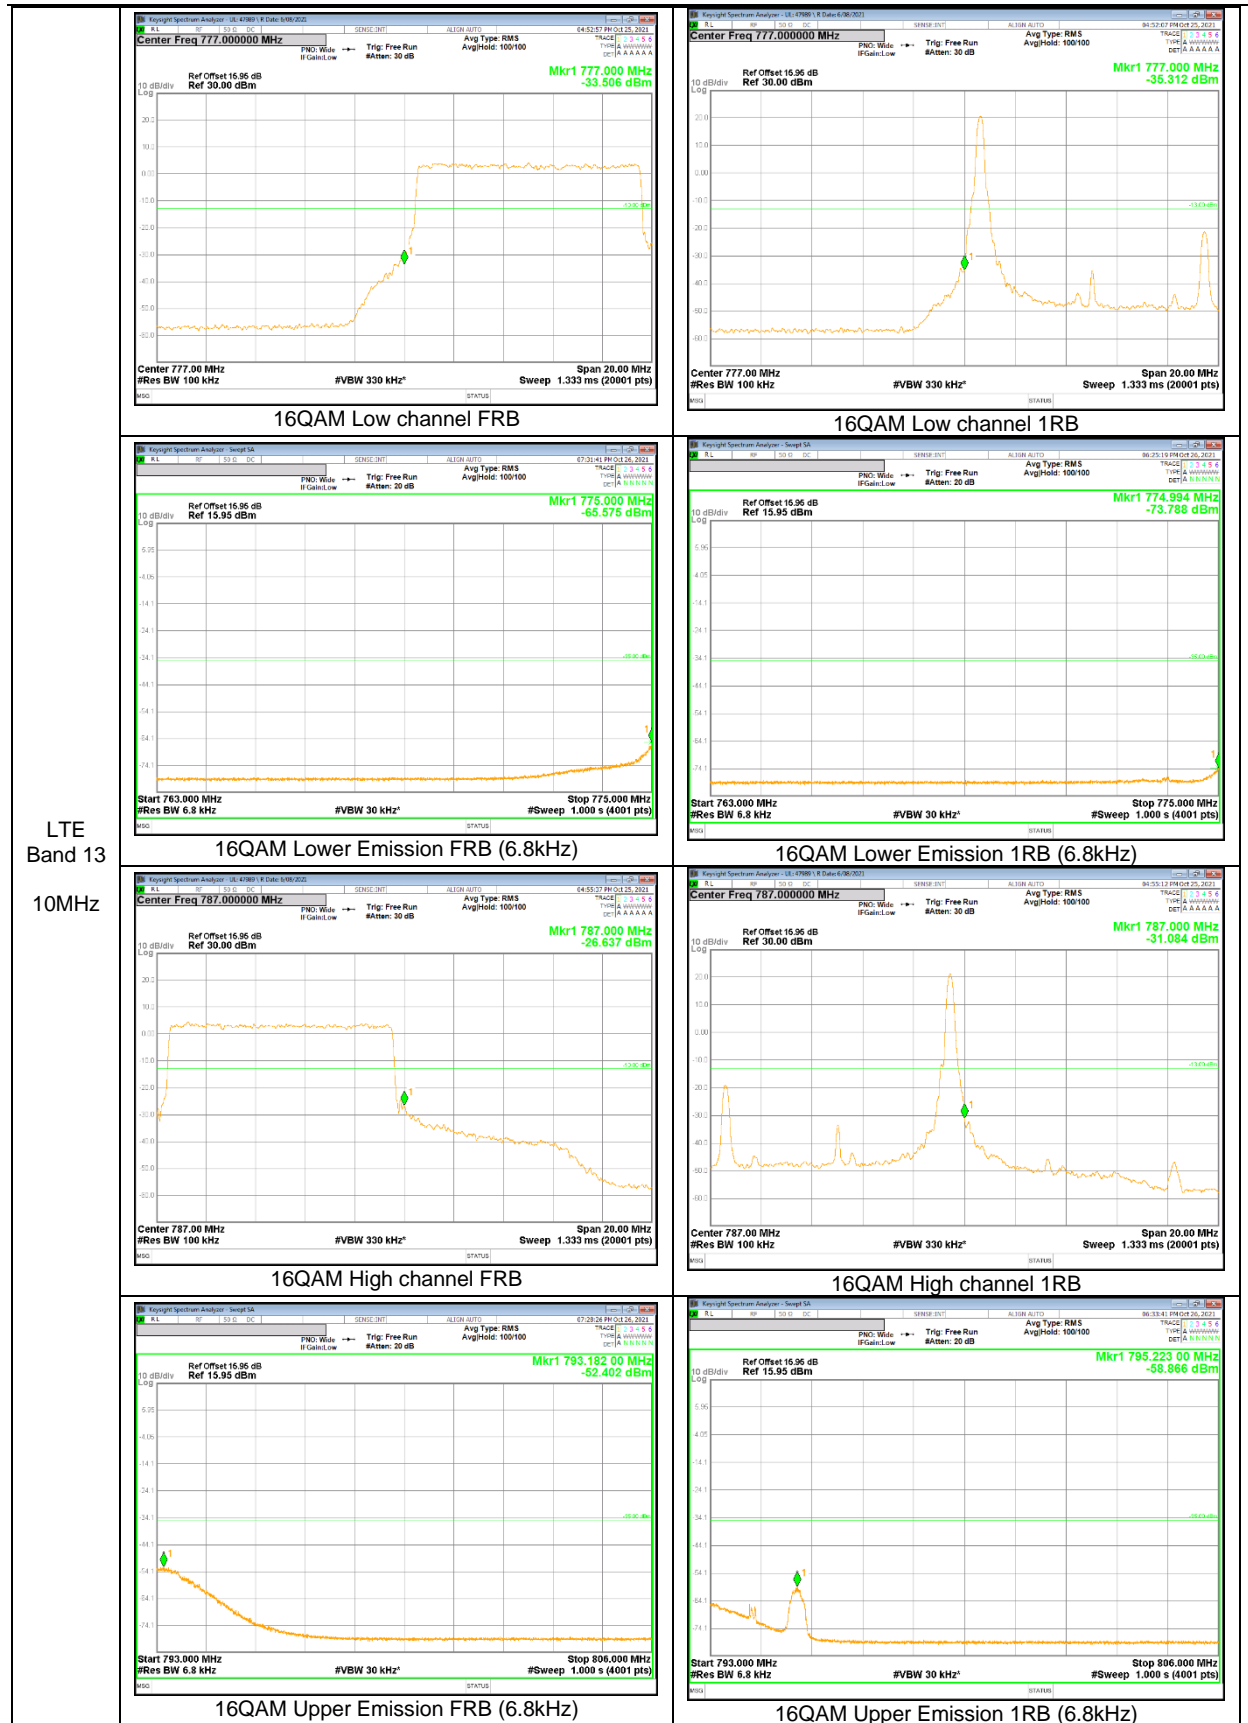

LTE Band 13

LTE
 Band 13
 10MHz

LTE
 Band 13
 10MHz

LTE
 Band 13
 5MHz

LTE
 Band 13
 5MHz

LTE Band 25

LTE
 Band 2
 20MHz

LTE
 Band 25
 10MHz

LTE Band 26 (Part 22)

LTE
 Band 26
 15MHz

LTE
 Band 26
 10MHz

LTE
Band 26
5MHz

LTE
 Band 26
 3MHz

LTE Band 66

LTE
 Band 66
 20MHz

LTE
 Band 66
 15MHz