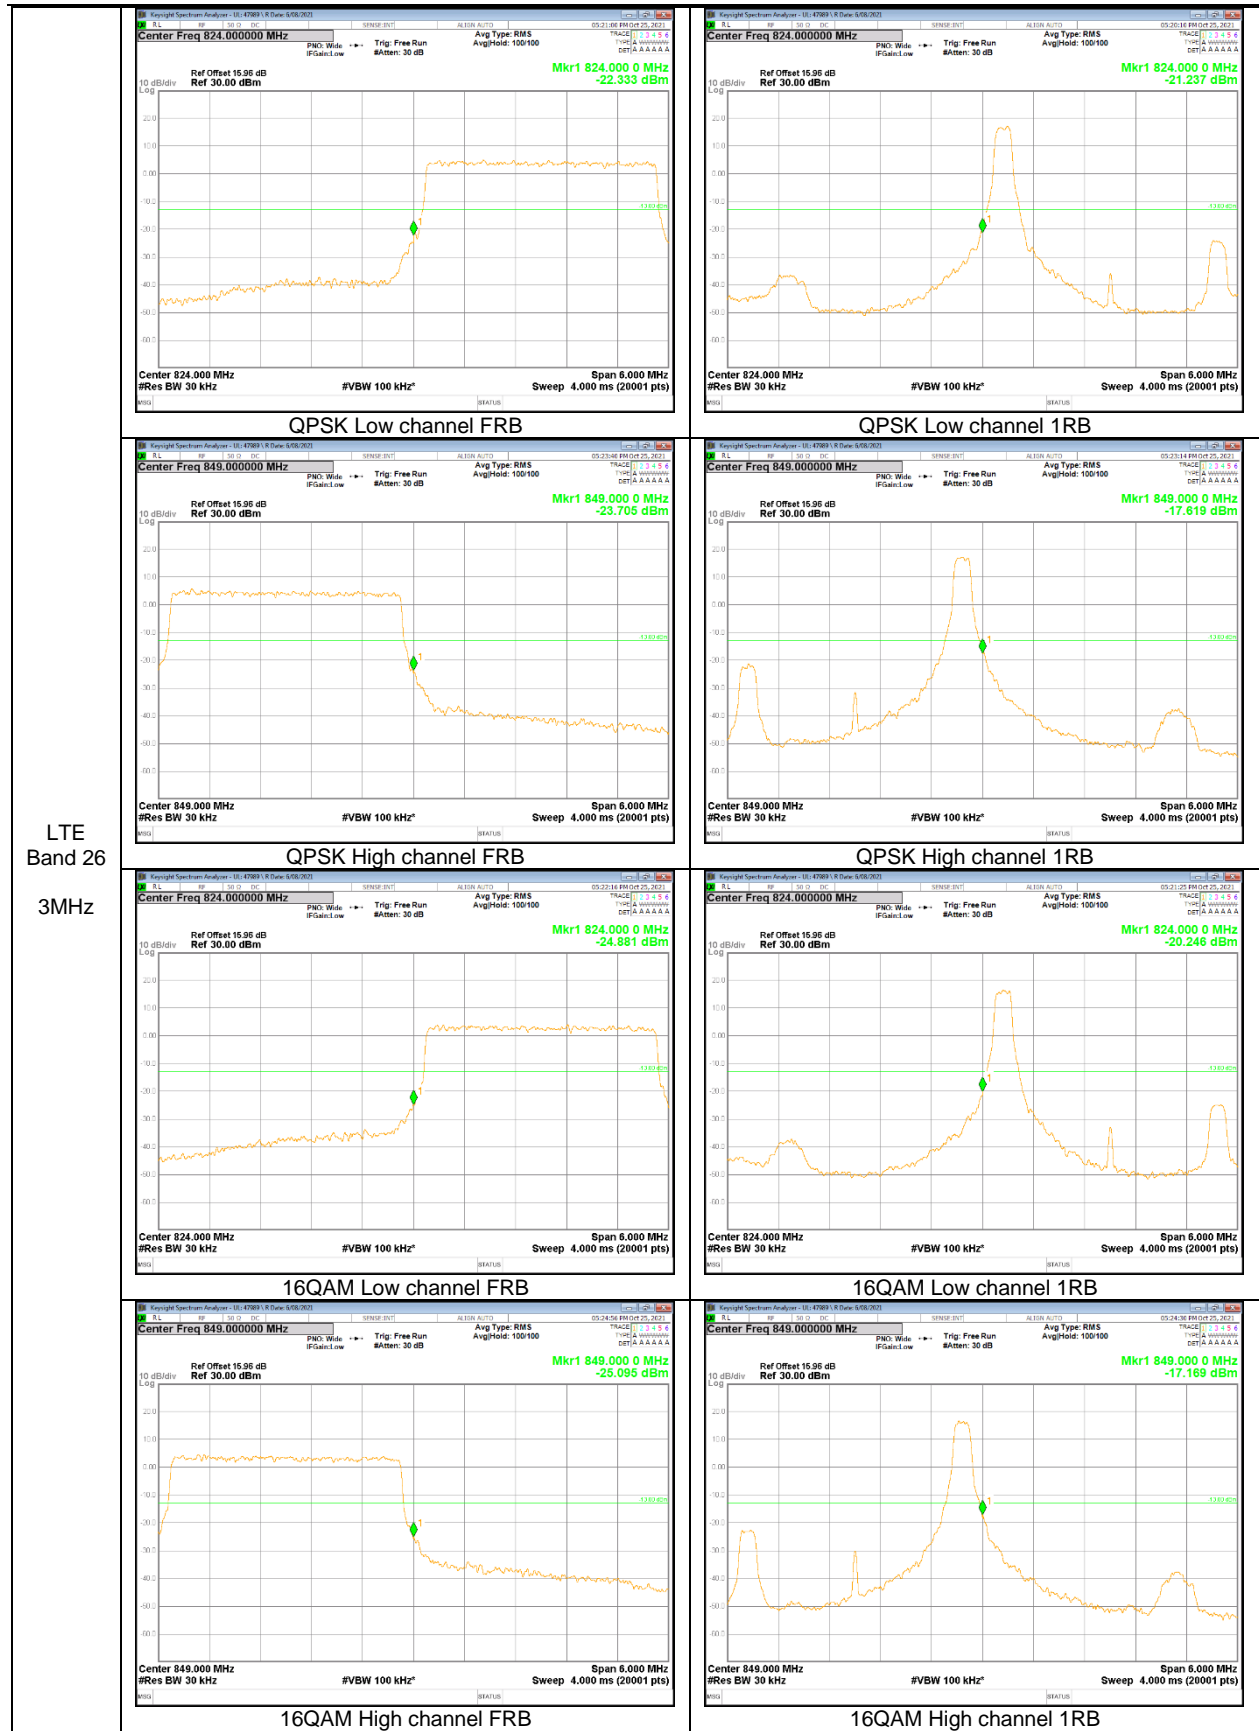

LTE Band 13

LTE
 Band 13
 10MHz

LTE
 Band 13
 10MHz

LTE
 Band 13
 5MHz

LTE
 Band 13
 5MHz

LTE Band 25

LTE
 Band 2
 20MHz

LTE
 Band 25
 10MHz

LTE Band 26 (Part 22)

LTE
 Band 26
 15MHz

LTE
 Band 26
 10MHz

LTE
Band 26
5MHz

LTE
 Band 26
 3MHz

LTE Band 66

LTE
 Band 66
 20MHz

LTE
 Band 66
 15MHz