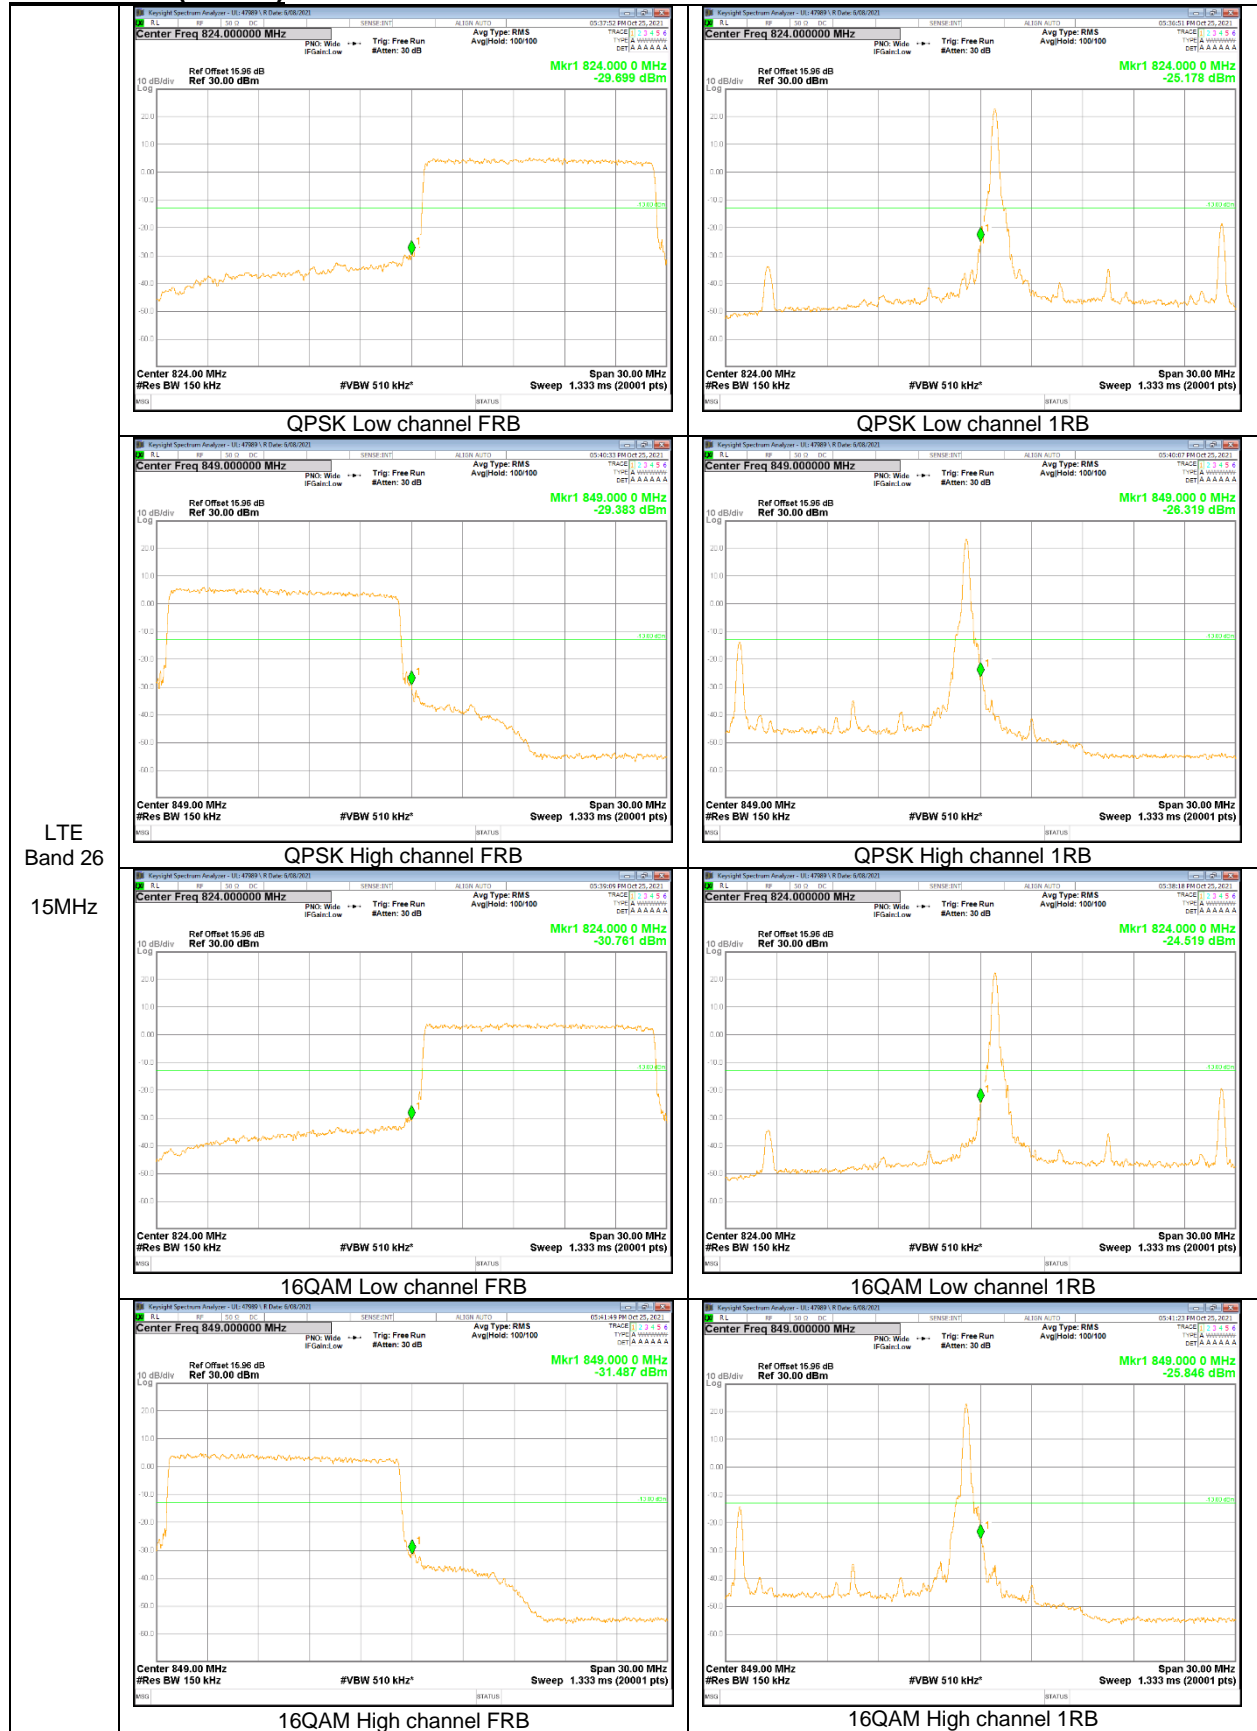

LTE Band 13

LTE
 Band 13
 10MHz

LTE
 Band 13
 10MHz

LTE
 Band 13
 5MHz

LTE
 Band 13
 5MHz

LTE Band 25

LTE
 Band 2
 20MHz

LTE
 Band 25
 10MHz

LTE Band 26 (Part 22)

LTE
 Band 26
 15MHz

LTE
 Band 26
 10MHz

LTE
Band 26
5MHz

LTE
 Band 26
 3MHz

LTE Band 66

LTE
 Band 66
 20MHz

LTE
 Band 66
 15MHz