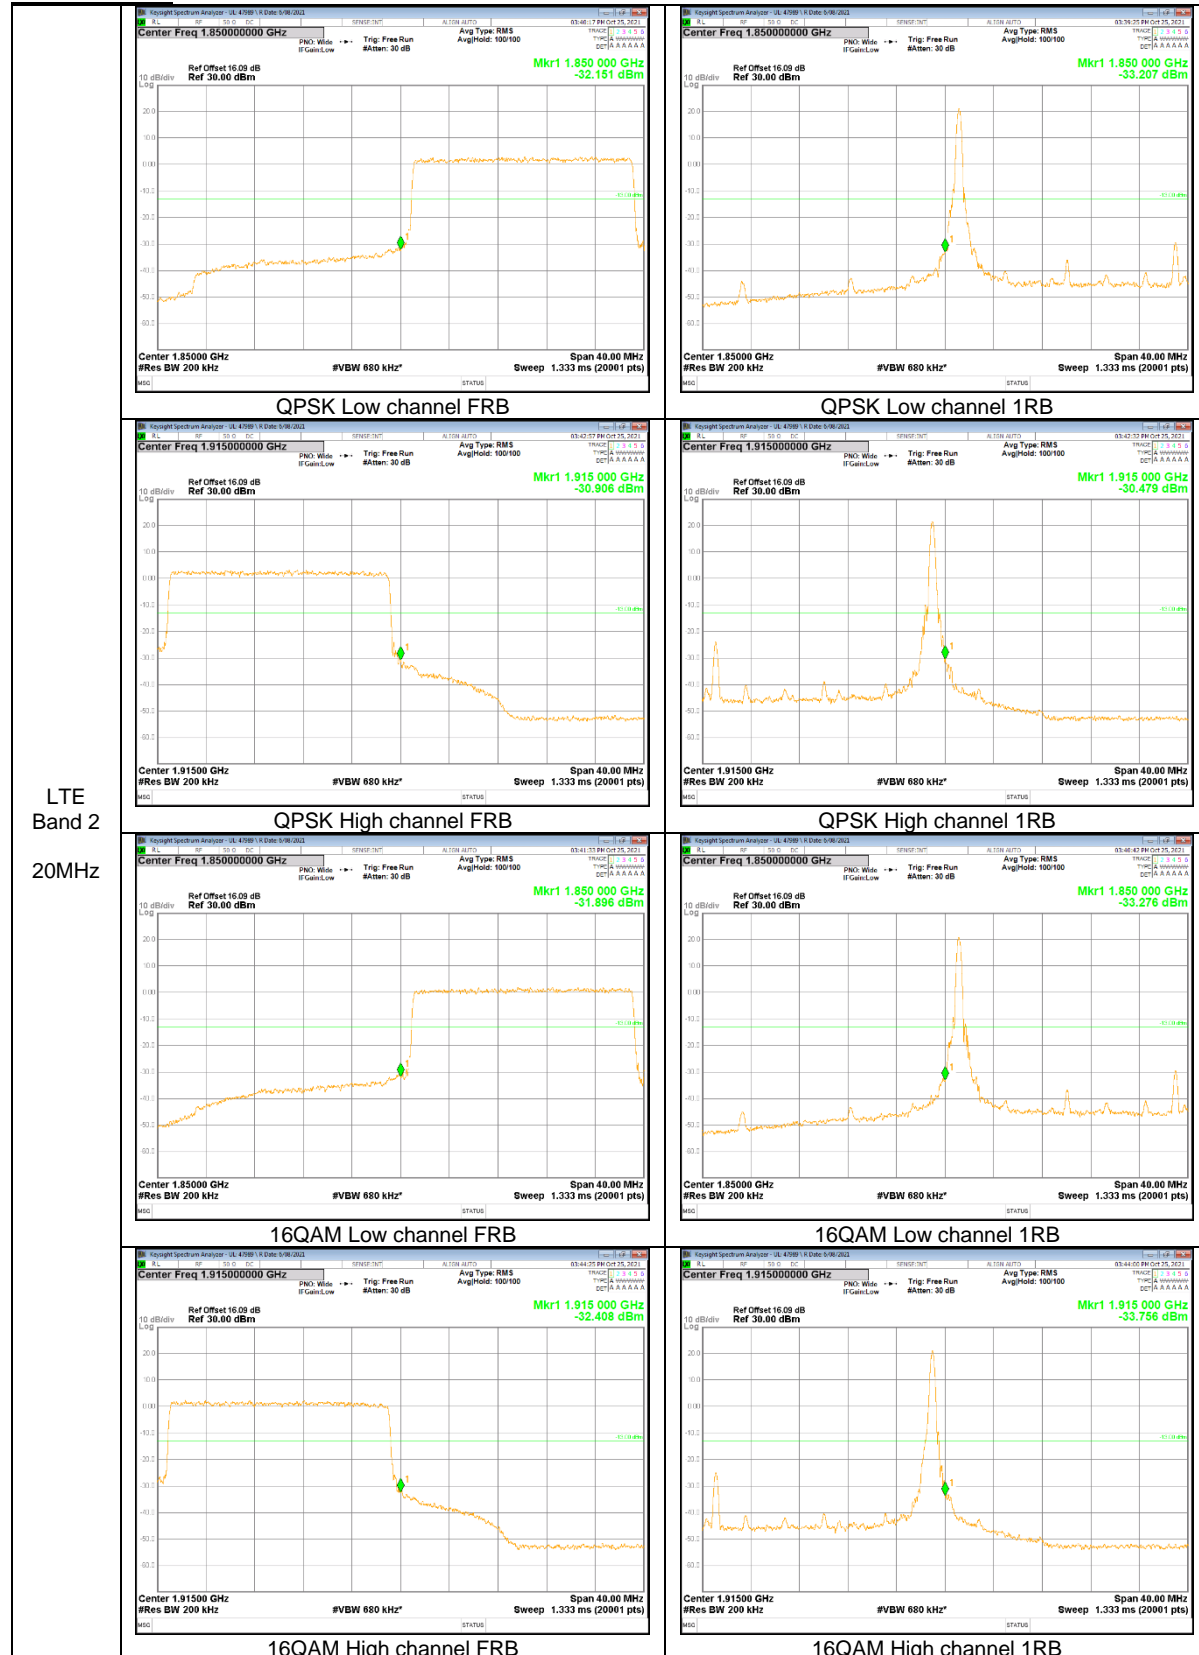

LTE Band 13

LTE
 Band 13
 10MHz

LTE
 Band 13
 10MHz

LTE
 Band 13
 5MHz

LTE
 Band 13
 5MHz

LTE Band 25

LTE
 Band 2
 20MHz

LTE
 Band 25
 10MHz

LTE Band 26 (Part 22)

LTE
 Band 26
 15MHz

LTE
 Band 26
 10MHz

LTE
Band 26
5MHz

LTE
 Band 26
 3MHz

LTE Band 66

LTE
 Band 66
 20MHz

LTE
 Band 66
 15MHz