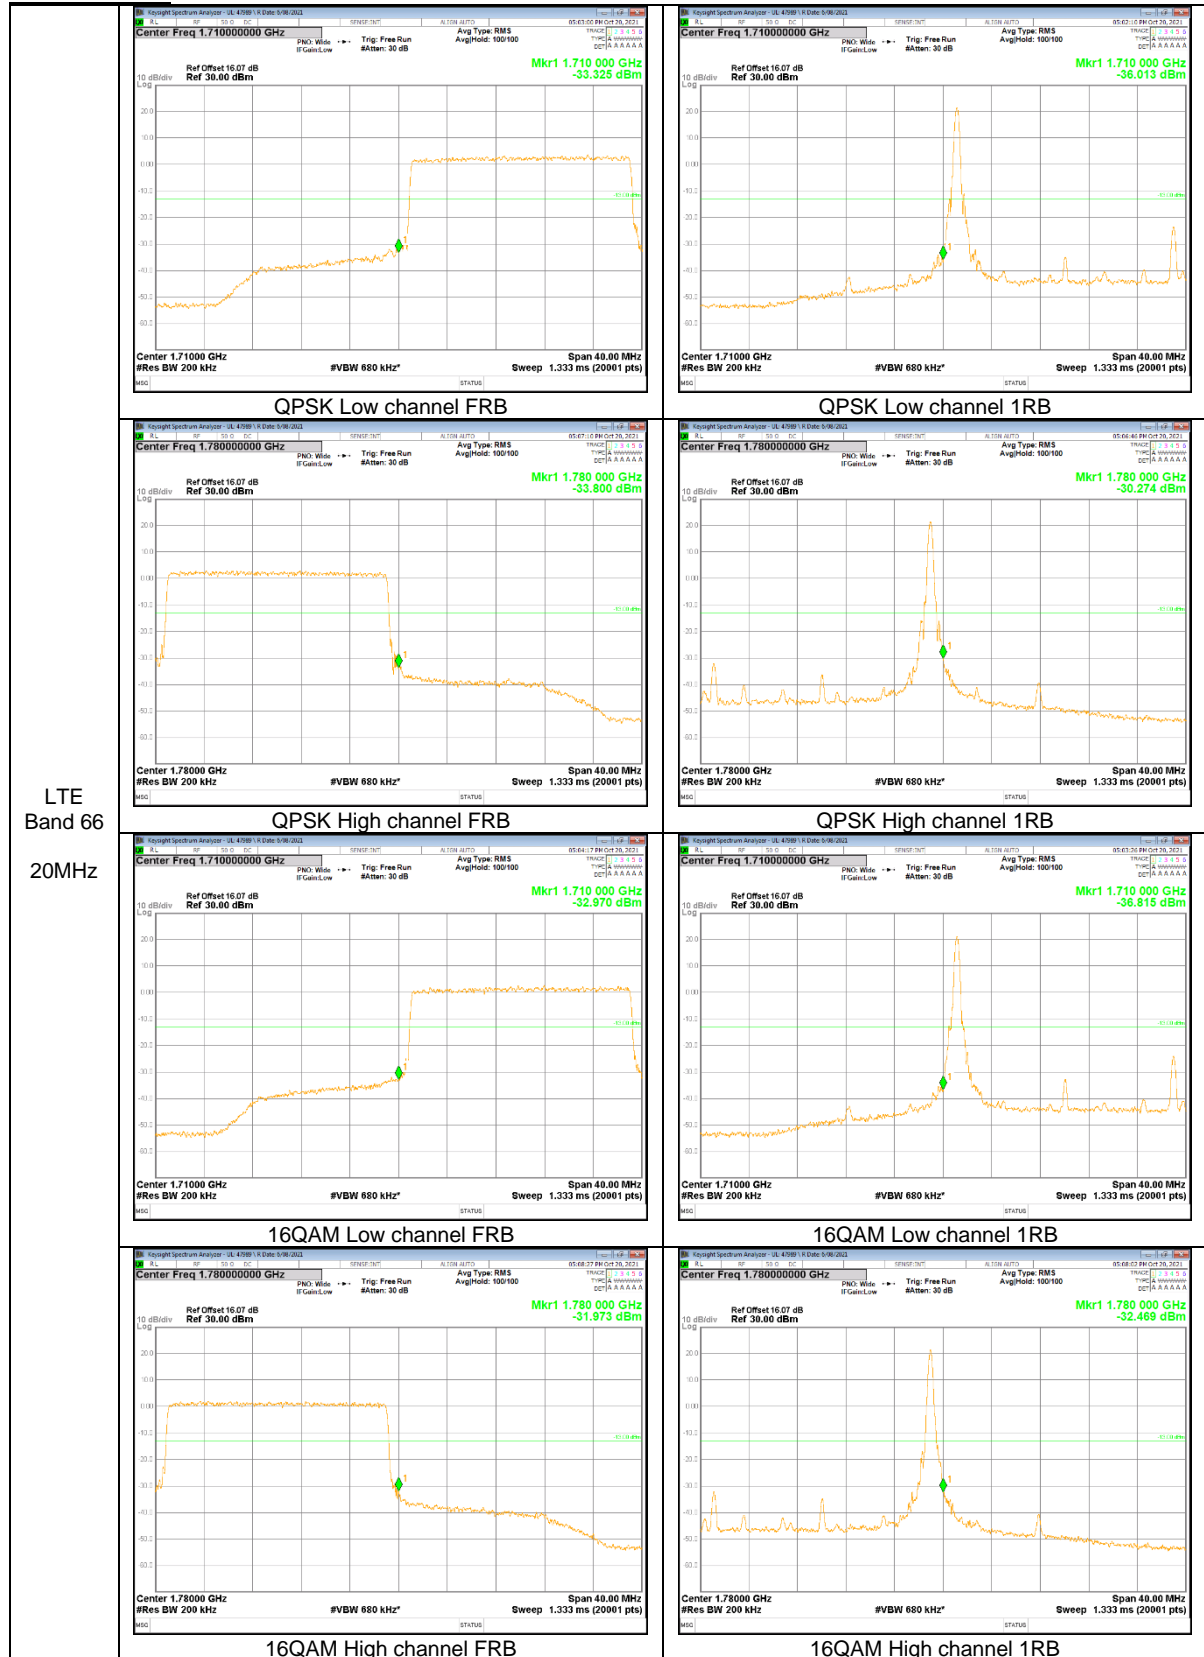

LTE Band 13

LTE
 Band 13
 10MHz

LTE
 Band 13
 10MHz

LTE
 Band 13
 5MHz

LTE
 Band 13
 5MHz

LTE Band 25

LTE
 Band 2
 20MHz

LTE
 Band 25
 10MHz

LTE Band 26 (Part 22)

LTE
 Band 26
 15MHz

LTE
 Band 26
 10MHz

LTE
Band 26
5MHz

LTE
 Band 26
 3MHz

LTE Band 66

LTE
 Band 66
 20MHz

LTE
 Band 66
 15MHz