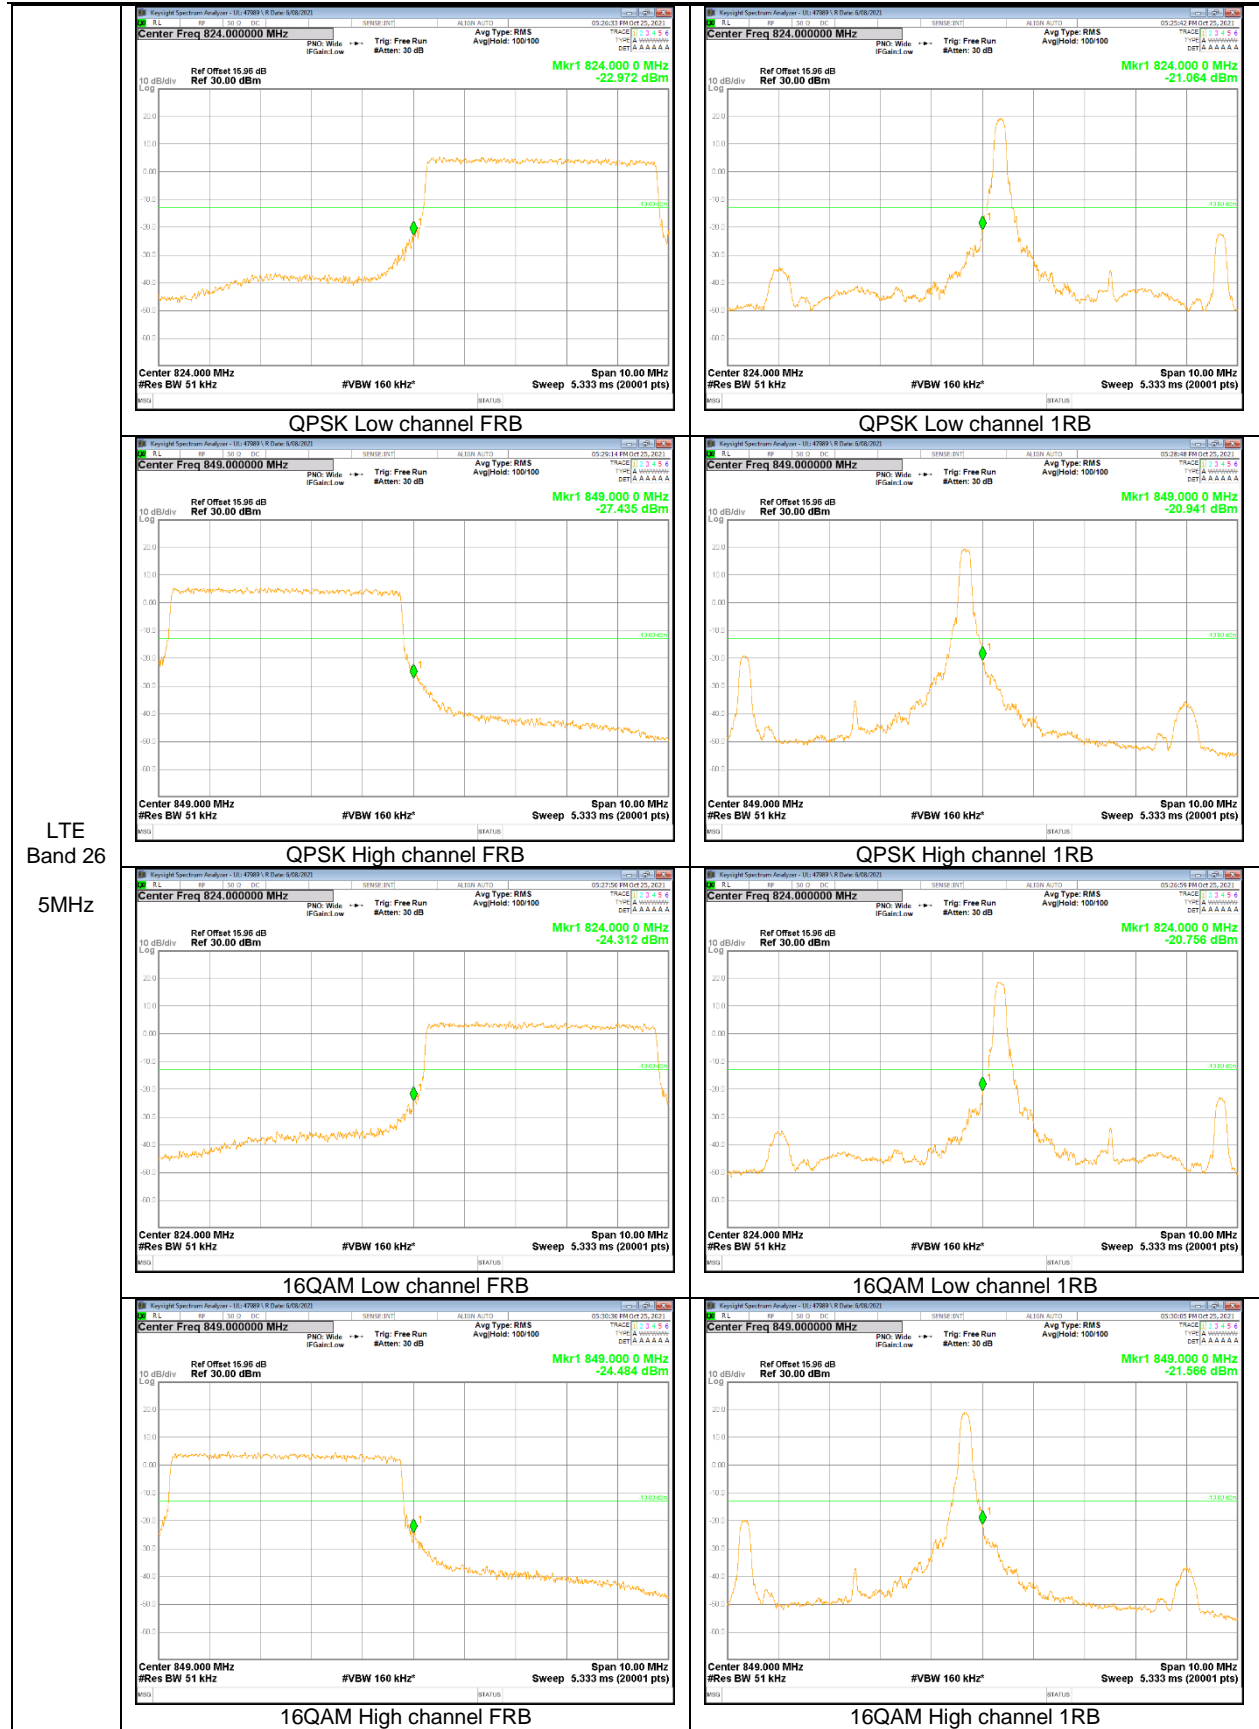

LTE Band 13

LTE
 Band 13
 10MHz

LTE
 Band 13
 10MHz

LTE
 Band 13
 5MHz

LTE
 Band 13
 5MHz

LTE Band 25

LTE
 Band 2
 20MHz

LTE
 Band 25
 10MHz

LTE Band 26 (Part 22)

LTE
 Band 26
 15MHz

LTE
 Band 26
 10MHz

LTE
Band 26
5MHz

LTE
 Band 26
 3MHz

LTE Band 66

LTE
 Band 66
 20MHz

LTE
 Band 66
 15MHz