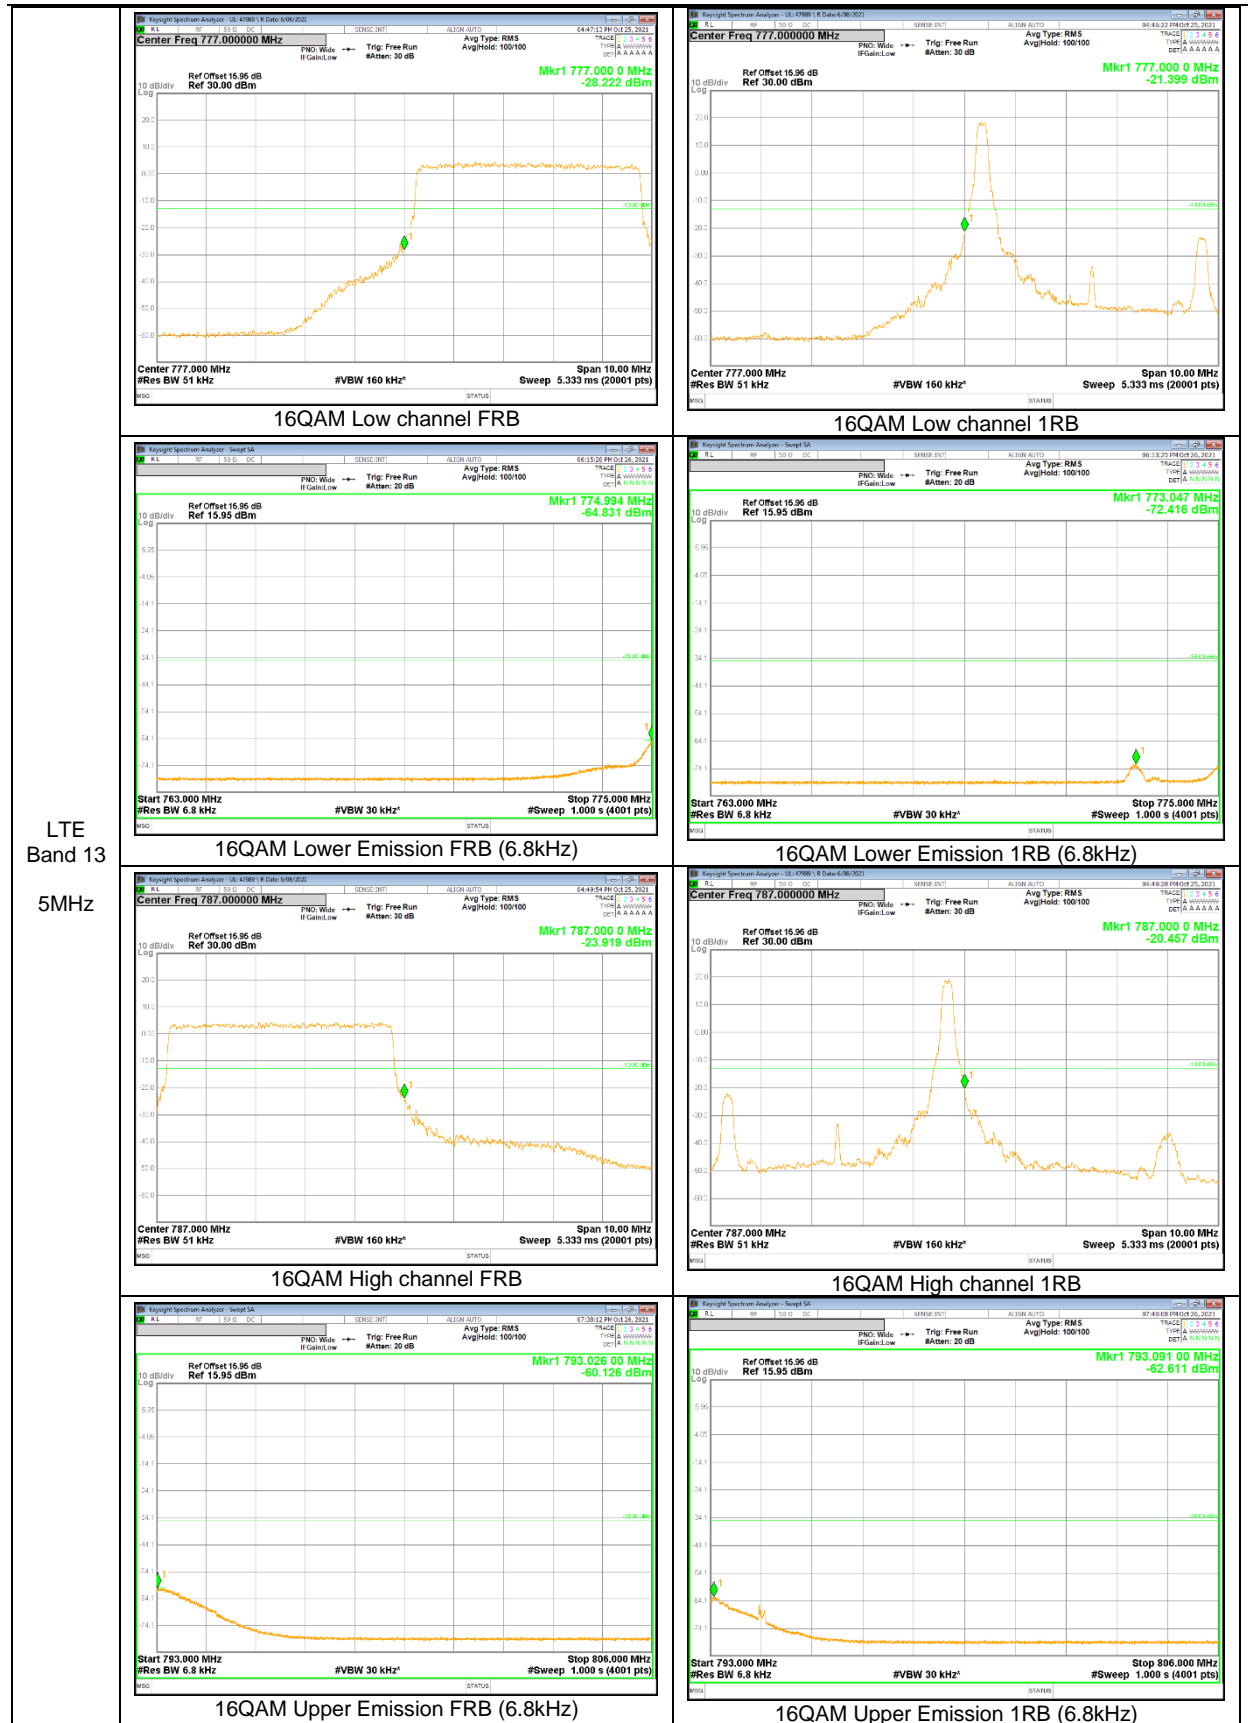

LTE Band 13

LTE
 Band 13
 10MHz

LTE
 Band 13
 10MHz

LTE
 Band 13
 5MHz

LTE
 Band 13
 5MHz

LTE Band 25

LTE
 Band 2
 20MHz

LTE
 Band 25
 10MHz

LTE Band 26 (Part 22)

LTE
 Band 26
 15MHz

LTE
 Band 26
 10MHz

LTE
Band 26
5MHz

LTE
 Band 26
 3MHz

LTE Band 66

LTE
 Band 66
 20MHz

LTE
 Band 66
 15MHz