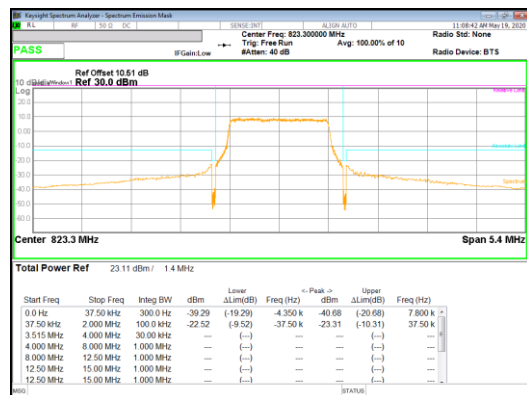

QPSK High channel FRB