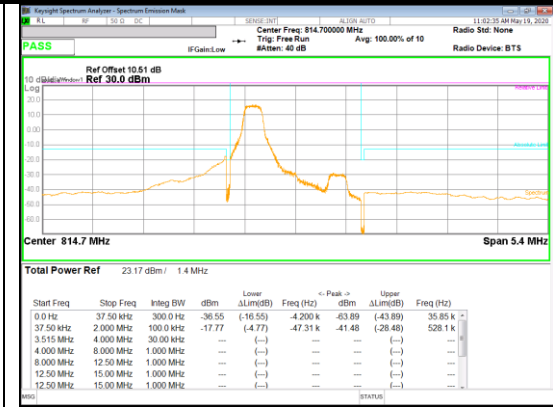

QPSK Low channel 1RB_Offset High

QPSK High channel FRB

QPSK High channel 1RB_Offset Low

QPSK High channel 1RB_Offset High

Band 26
 1.4MHz
 16QAM

16QAM Low channel FRB

16QAM Low channel 1RB_Offset Low

16QAM Low channel 1RB_Offset High

16QAM High channel FRB

16QAM High channel 1RB_Offset Low

16QAM High channel 1RB_Offset High

LTE Band 41(PC2)

Band 41
 20MHz
 QPSK

QPSK Low channel FRB

QPSK Low channel 1RB_Offset Low

QPSK Low channel 1RB_Offset High