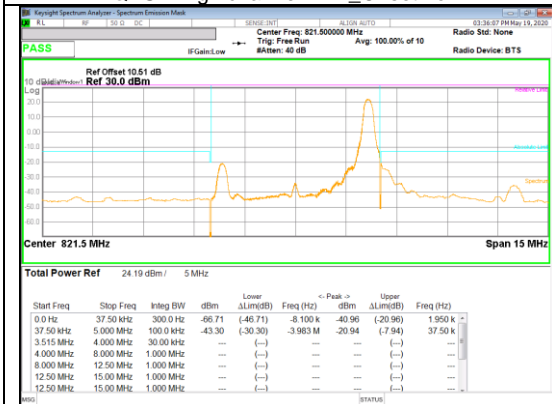

Band 26
 5MHz
 QPSK

QPSK Low channel FRB

QPSK Low channel 1RB_Offset Low

QPSK Low channel 1RB_Offset High

QPSK High channel FRB

QPSK High channel 1RB_Offset Low

QPSK High channel 1RB_Offset High

Band 26
 5MHz
 16QAM