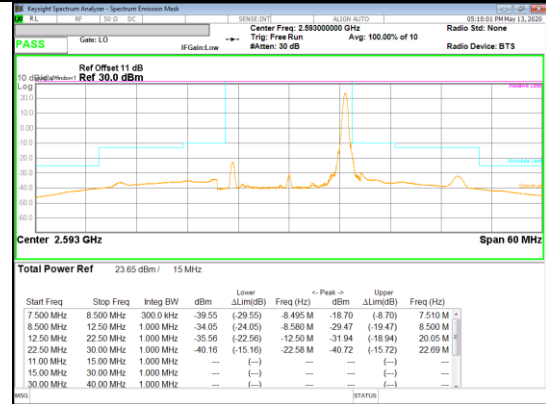

16QAM Low channel 1RB_Offset High

Band 41
 15MHz
 16QAM

16QAM Mid channel FRB

16QAM Mid channel 1RB_Offset Low

16QAM Mid channel 1RB_Offset High

16QAM High channel FRB

16QAM High channel 1RB_Offset Low

16QAM High channel 1RB_Offset High