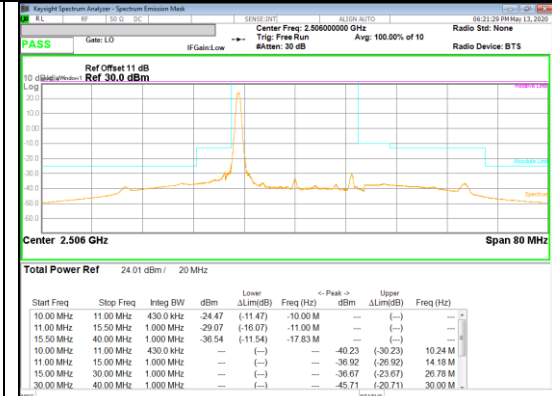

16QAM Low channel 1RB_Offset Low