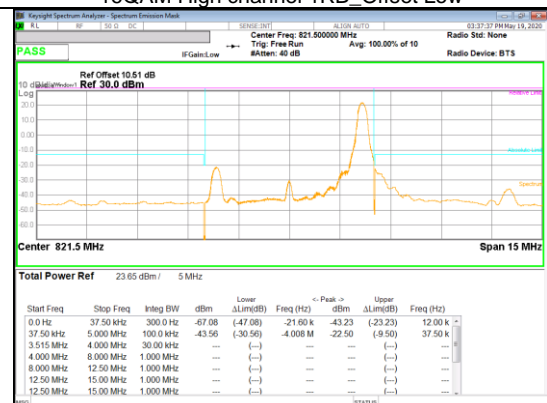

16QAM Low channel FRB

16QAM Low channel 1RB_Offset Low

16QAM Low channel 1RB_Offset High

16QAM High channel 1RB_Offset Low

16QAM High channel FRB

16QAM High channel 1RB_Offset High

Band 26
 3MHz
 QPSK

QPSK Low channel FRB