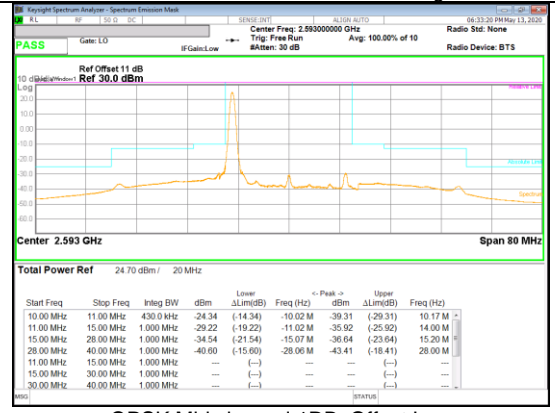

QPSK Mid channel 1RB_Offset Low