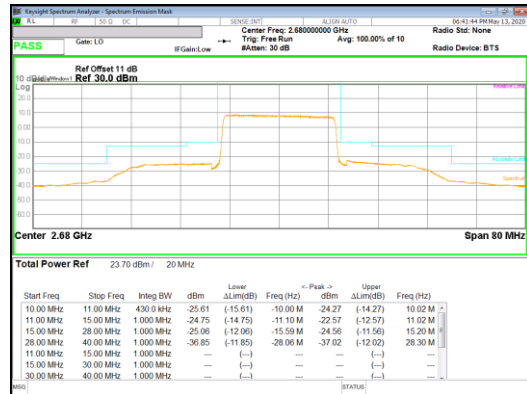

16QAM High channel FRB

16QAM High channel 1RB_Offset Low

16QAM High channel 1RB_Offset High

LTE Band 41(PC2)

Band 41
 20MHz
 QPSK

QPSK Low channel FRB

QPSK Low channel 1RB_Offset Low

QPSK Low channel 1RB_Offset High

QPSK Mid channel FRB

QPSK Mid channel 1RB_Offset Low

QPSK Mid channel 1RB_Offset High

Band 41
 20MHz
 QPSK

QPSK High channel FRB

QPSK High channel 1RB_Offset Low

QPSK High channel 1RB_Offset High

Band 41
 20MHz
 16QAM