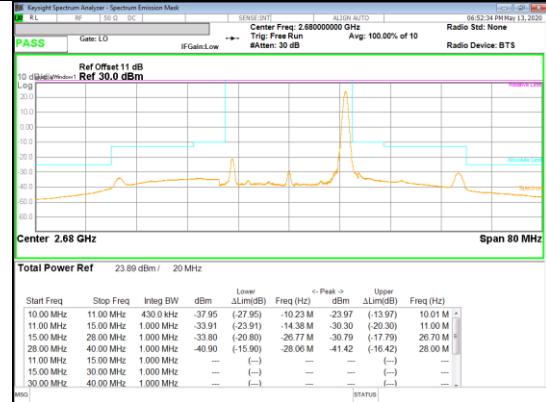

16QAM High channel 1RB_Offset High