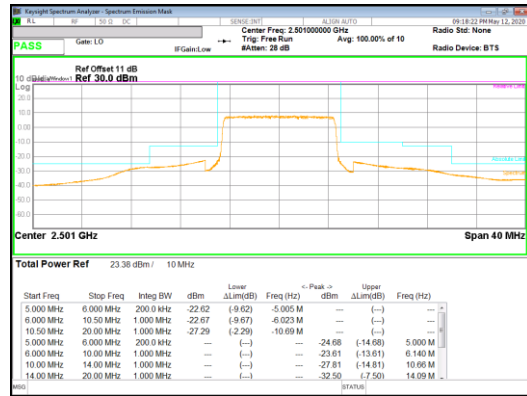

Band 41
10MHz
QPSK

QPSK Low channel FRB