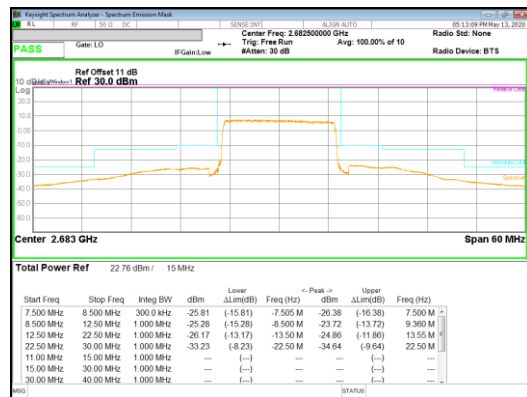

16QAM Low channel 1RB_Offset High

Band 41
 15MHz
 16QAM

16QAM Mid channel FRB

16QAM Mid channel 1RB_Offset Low

16QAM Mid channel 1RB_Offset High

16QAM High channel FRB

16QAM High channel 1RB_Offset Low

16QAM High channel 1RB_Offset High