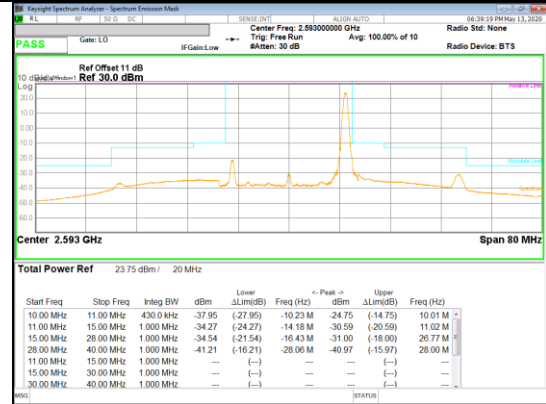

16QAM Low channel FRB

16QAM Low channel 1RB_Offset Low

16QAM Low channel 1RB_Offset High

Band 41
 20MHz
 16QAM

16QAM Mid channel FRB

16QAM Mid channel 1RB_Offset Low

16QAM Mid channel 1RB_Offset High

16QAM High channel FRB