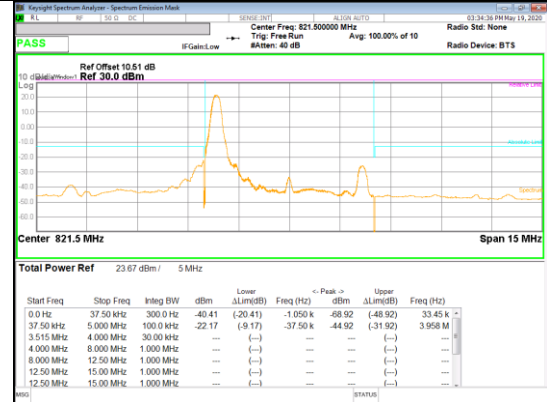

Band 26
 5MHz
 QPSK

QPSK Low channel FRB

QPSK Low channel 1RB_Offset Low

QPSK Low channel 1RB_Offset High

QPSK High channel FRB

QPSK High channel 1RB_Offset Low

QPSK High channel 1RB_Offset High

Band 26
 5MHz
 16QAM

16QAM Low channel FRB

16QAM Low channel 1RB_Offset Low

16QAM Low channel 1RB_Offset High

16QAM High channel 1RB_Offset Low

16QAM High channel FRB

16QAM High channel 1RB_Offset High

Band 26
 3MHz
 QPSK

QPSK Low channel FRB