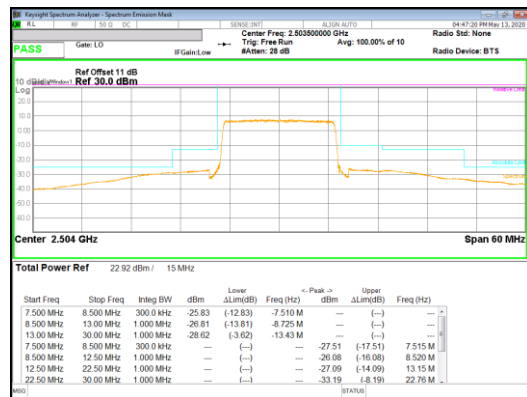

QPSK Mid channel 1RB_Offset High

Band 41
 15MHz
 QPSK

QPSK High channel FRB

QPSK High channel 1RB_Offset Low

QPSK High channel 1RB_Offset High

Band 41
 15MHz
 16QAM

16QAM Low channel FRB

16QAM Low channel 1RB_Offset Low