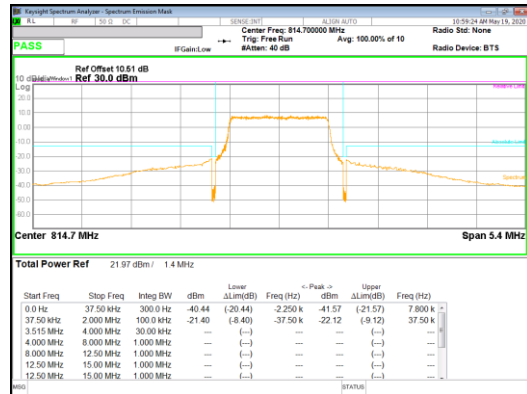

QPSK Low channel 1RB_Offset High

QPSK High channel FRB

QPSK High channel 1RB_Offset Low

QPSK High channel 1RB_Offset High

Band 26
 1.4MHz
 16QAM

16QAM Low channel FRB

16QAM Low channel 1RB_Offset Low

16QAM Low channel 1RB_Offset High

16QAM High channel FRB

16QAM High channel 1RB_Offset Low

16QAM High channel 1RB_Offset High

LTE Band 41(PC2)

Band 41
 20MHz
 QPSK

QPSK Low channel FRB

QPSK Low channel 1RB_Offset Low

QPSK Low channel 1RB_Offset High