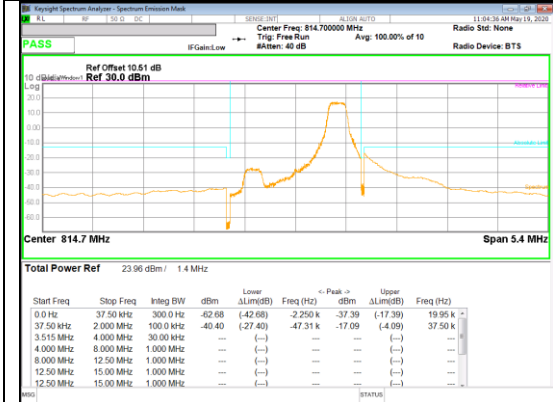

QPSK Low channel 1RB_Offset Low

QPSK Low channel 1RB_Offset High

QPSK High channel 1RB_Offset Low

QPSK High channel FRB

QPSK High channel 1RB_Offset High

Band 26
 1.4MHz
 QPSK

QPSK Low channel FRB

QPSK Low channel 1RB_Offset Low

16QAM High channel FRB

16QAM High channel 1RB_Offset Low

16QAM High channel 1RB_Offset High

LTE Band 41(PC2)

Band 41
 20MHz
 QPSK

QPSK Low channel FRB

QPSK Low channel 1RB_Offset Low

QPSK Low channel 1RB_Offset High