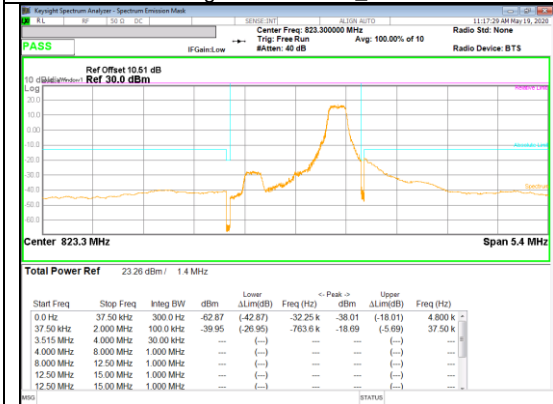

QPSK Low channel 1RB_Offset High

QPSK High channel FRB

QPSK High channel 1RB_Offset Low

QPSK High channel 1RB_Offset High

Band 26
 1.4MHz
 16QAM

16QAM Low channel FRB

16QAM Low channel 1RB_Offset Low

16QAM Low channel 1RB_Offset High

16QAM High channel FRB

16QAM High channel 1RB_Offset Low

16QAM High channel 1RB_Offset High

LTE Band 41(PC2)

Band 41
 20MHz
 QPSK

QPSK Low channel FRB

QPSK Low channel 1RB_Offset Low

QPSK Low channel 1RB_Offset High