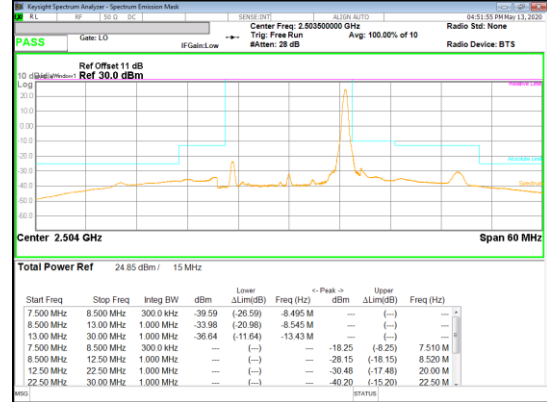

16QAM High channel 1RB_Offset Low

16QAM High channel 1RB_Offset High

Band 41
 15MHz
 QPSK

QPSK Low channel FRB

QPSK Low channel 1RB_Offset Low

QPSK Low channel 1RB_Offset High

QPSK Mid channel FRB

QPSK Mid channel 1RB_Offset Low