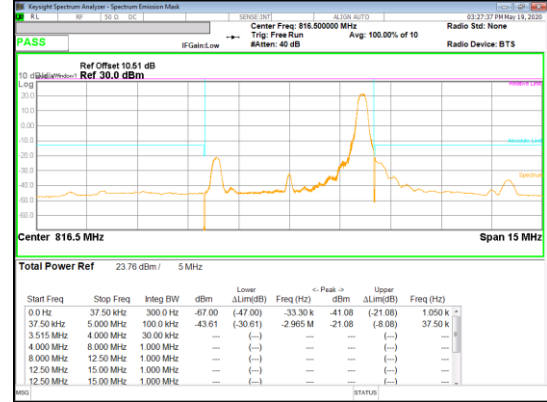

Band 26
 5MHz
 QPSK

QPSK Low channel FRB

QPSK Low channel 1RB_Offset Low

QPSK Low channel 1RB_Offset High

QPSK High channel FRB

QPSK High channel 1RB_Offset Low

QPSK High channel 1RB_Offset High

Band 26
 5MHz
 16QAM

16QAM Low channel FRB

16QAM Low channel 1RB_Offset Low

16QAM Low channel 1RB_Offset High

16QAM High channel 1RB_Offset Low

16QAM High channel FRB

16QAM High channel 1RB_Offset High

Band 26
 3MHz
 QPSK

QPSK Low channel FRB