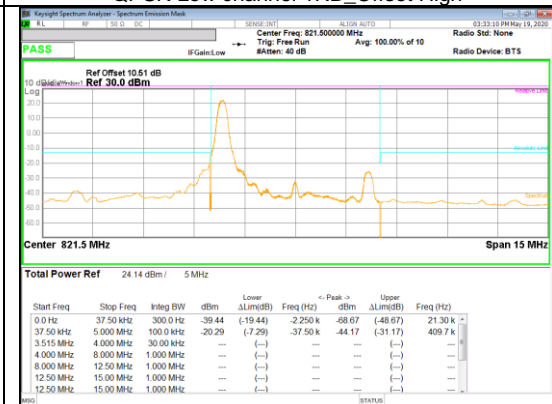

Band 26
 5MHz
 QPSK

QPSK Low channel FRB

QPSK Low channel 1RB_Offset Low

QPSK Low channel 1RB_Offset High

QPSK High channel FRB

QPSK High channel 1RB_Offset Low

QPSK High channel 1RB_Offset High

Band 26
 5MHz
 16QAM