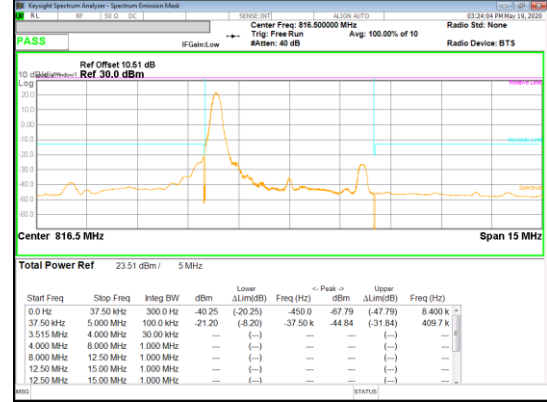

16QAM Low channel 1RB_Offset Low