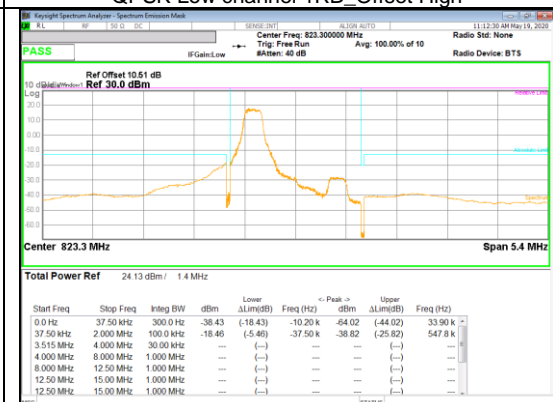

QPSK High channel 1RB_Offset Low