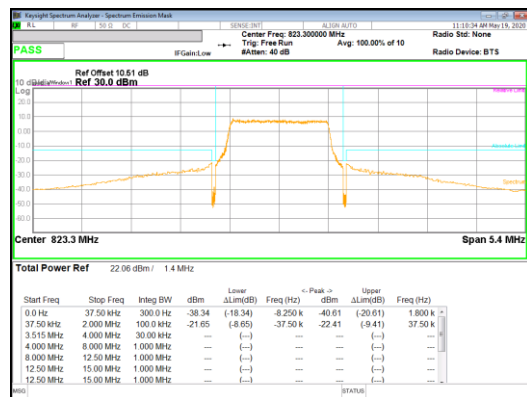

QPSK Low channel 1RB_Offset High

QPSK High channel FRB

QPSK High channel 1RB_Offset Low

QPSK High channel 1RB_Offset High

Band 26
 1.4MHz
 16QAM

16QAM Low channel FRB

16QAM Low channel 1RB_Offset Low

16QAM Low channel 1RB_Offset High

16QAM High channel FRB

16QAM High channel 1RB_Offset Low

16QAM High channel 1RB_Offset High

LTE Band 41(PC2)

Band 41
 20MHz
 QPSK

QPSK Low channel FRB

QPSK Low channel 1RB_Offset Low

QPSK Low channel 1RB_Offset High