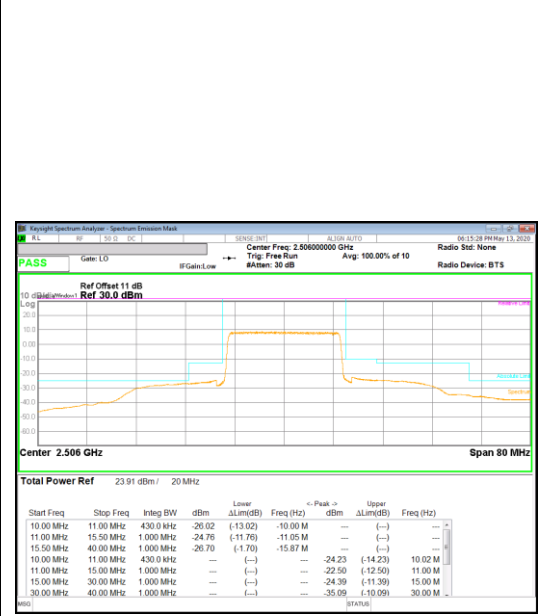

16QAM High channel FRB

16QAM High channel 1RB_Offset Low

16QAM High channel 1RB_Offset High

LTE Band 41(PC2)

Band 41
 20MHz
 QPSK

QPSK Low channel FRB

QPSK Low channel 1RB_Offset Low

QPSK Low channel 1RB_Offset High