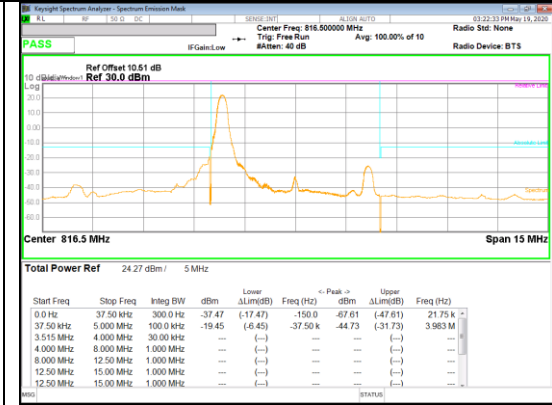

Band 26
 5MHz
 QPSK

QPSK Low channel FRB

QPSK Low channel 1RB_Offset Low

QPSK Low channel 1RB_Offset High

QPSK High channel FRB

QPSK High channel 1RB_Offset Low

QPSK High channel 1RB_Offset High

Band 26
 5MHz
 16QAM