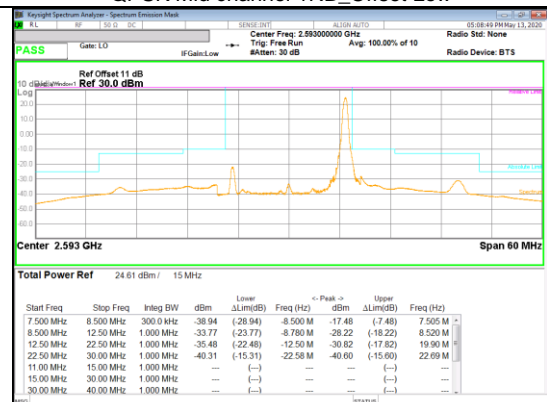

16QAM High channel 1RB_Offset Low

16QAM High channel 1RB_Offset High

Band 41
 15MHz
 QPSK

QPSK Low channel FRB

QPSK Low channel 1RB_Offset Low

QPSK Low channel 1RB_Offset High

QPSK Mid channel FRB

QPSK Mid channel 1RB_Offset Low