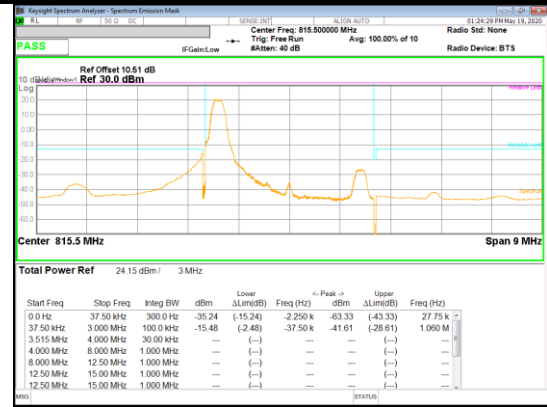

16QAM Low channel FRB

16QAM Low channel 1RB_Offset Low

16QAM Low channel 1RB_Offset High

16QAM High channel 1RB_Offset Low

16QAM High channel FRB

16QAM High channel 1RB_Offset High

Band 26
 3MHz
 QPSK

QPSK Low channel FRB