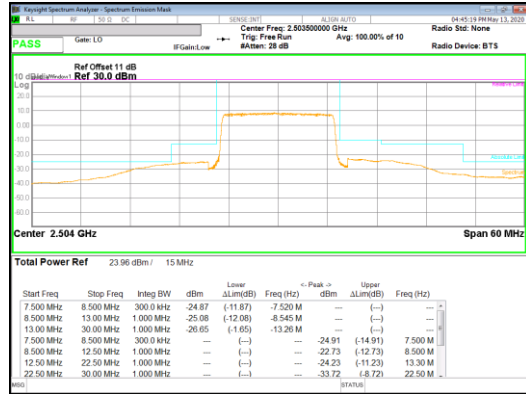

Band 41
15MHz
QPSK

QPSK Low channel FRB