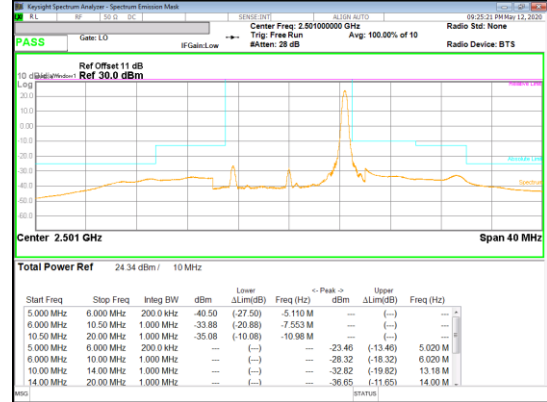

QPSK Low channel 1RB_Offset High