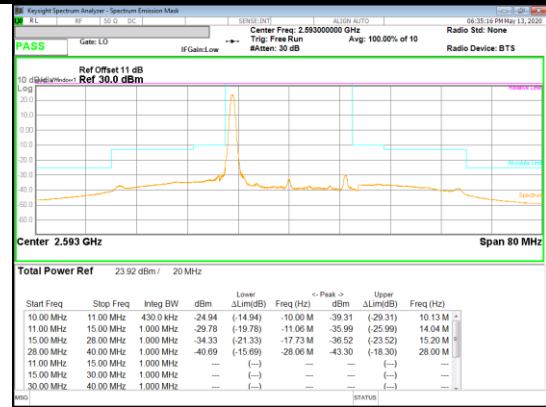

16QAM Low channel FRB

16QAM Low channel 1RB_Offset Low

16QAM Low channel 1RB_Offset High

Band 41
 20MHz
 16QAM

16QAM Mid channel FRB

16QAM Mid channel 1RB_Offset Low

16QAM Mid channel 1RB_Offset High

16QAM High channel FRB