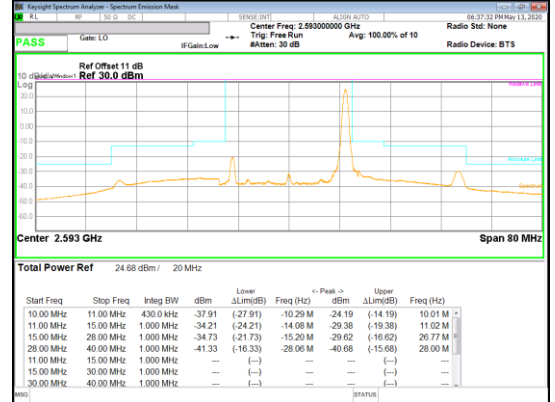

QPSK Mid channel 1RB_Offset High