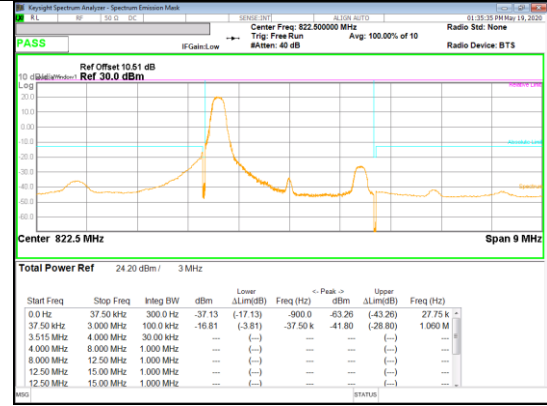

QPSK High channel 1RB_Offset Low