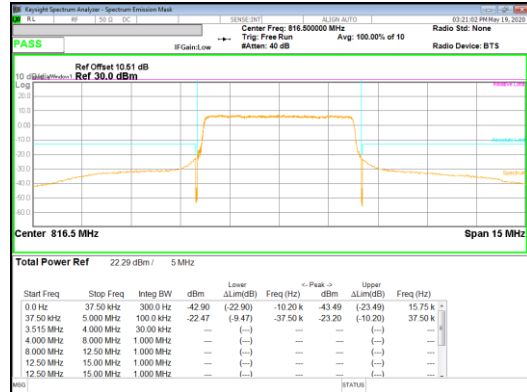

Band 26
 5MHz
 QPSK

QPSK Low channel FRB

QPSK Low channel 1RB_Offset Low

QPSK Low channel 1RB_Offset High

QPSK High channel FRB

QPSK High channel 1RB_Offset Low

QPSK High channel 1RB_Offset High

Band 26
 5MHz
 16QAM

16QAM Low channel FRB

16QAM Low channel 1RB_Offset Low

16QAM Low channel 1RB_Offset High

16QAM High channel 1RB_Offset Low

16QAM High channel FRB

16QAM High channel 1RB_Offset High

Band 26
 3MHz
 QPSK

QPSK Low channel FRB