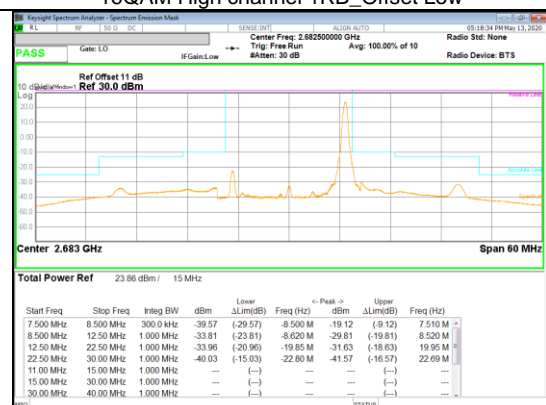

16QAM Low channel 1RB_Offset High

Band 41
 15MHz
 16QAM

16QAM Mid channel FRB

16QAM Mid channel 1RB_Offset Low

16QAM Mid channel 1RB_Offset High

16QAM High channel FRB

16QAM High channel 1RB_Offset Low

16QAM High channel 1RB_Offset High