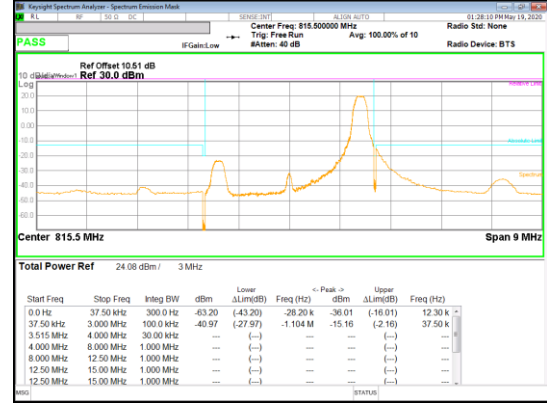

QPSK Low channel 1RB_Offset High