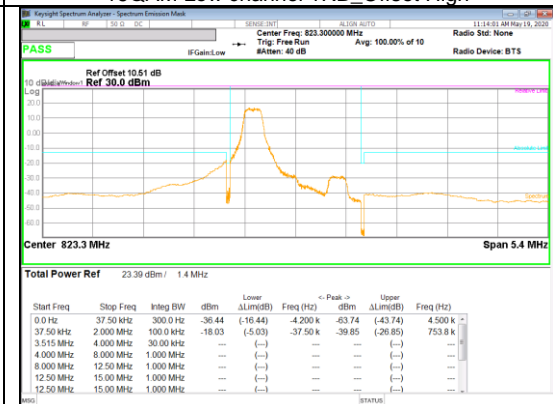

QPSK Low channel 1RB_Offset High

QPSK High channel FRB

QPSK High channel 1RB_Offset Low

QPSK High channel 1RB_Offset High

Band 26
 1.4MHz
 16QAM

16QAM Low channel FRB

16QAM Low channel 1RB_Offset Low

16QAM Low channel 1RB_Offset High

16QAM High channel FRB

16QAM High channel 1RB_Offset Low

16QAM High channel 1RB_Offset High

LTE Band 41(PC2)

Band 41
 20MHz
 QPSK

QPSK Low channel FRB

QPSK Low channel 1RB_Offset Low

QPSK Low channel 1RB_Offset High