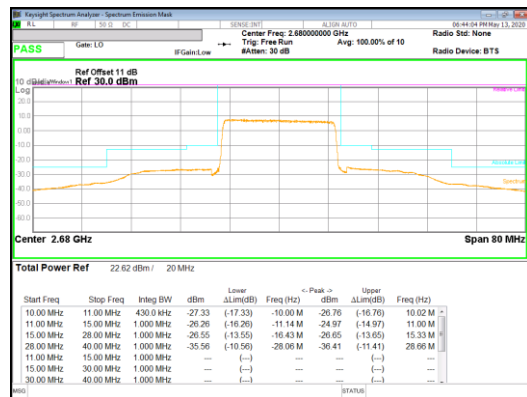

16QAM Low channel FRB

16QAM Low channel 1RB_Offset Low

16QAM Low channel 1RB_Offset High

Band 41
 20MHz
 16QAM

16QAM Mid channel FRB

16QAM Mid channel 1RB_Offset Low

16QAM Mid channel 1RB_Offset High

16QAM High channel FRB