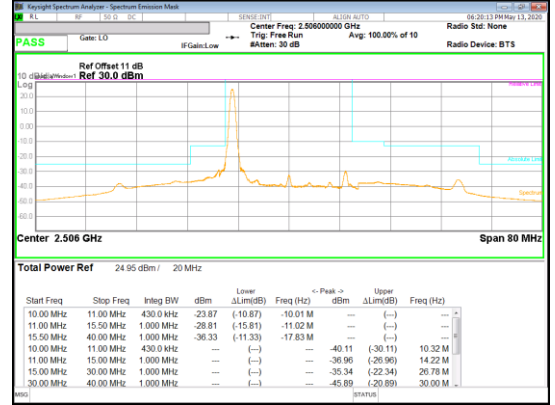

16QAM High channel FRB

16QAM High channel 1RB_Offset Low

16QAM High channel 1RB_Offset High

LTE Band 41(PC2)

Band 41
 20MHz
 QPSK

QPSK Low channel FRB

QPSK Low channel 1RB_Offset Low

QPSK Low channel 1RB_Offset High