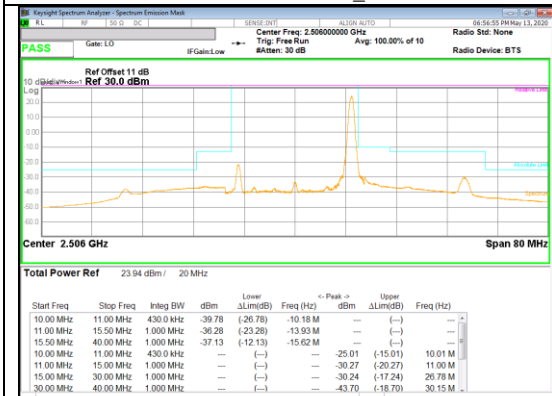

16QAM Low channel 1RB_Offset High