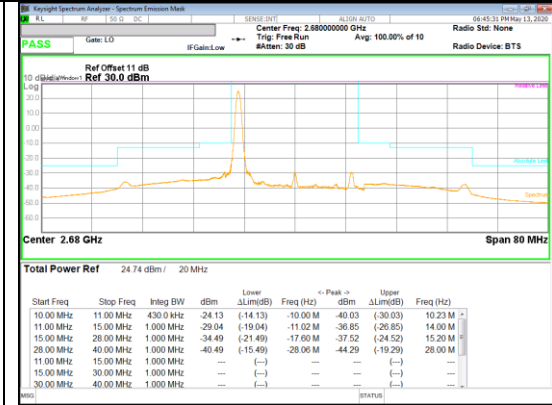

QPSK High channel 1RB_Offset Low