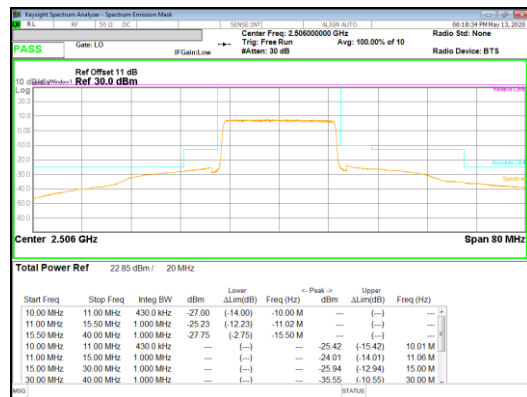

16QAM High channel FRB

16QAM High channel 1RB_Offset Low

16QAM High channel 1RB_Offset High

LTE Band 41(PC2)

Band 41
 20MHz
 QPSK

QPSK Low channel FRB

QPSK Low channel 1RB_Offset Low

QPSK Low channel 1RB_Offset High

QPSK Mid channel FRB

QPSK Mid channel 1RB_Offset Low

QPSK Mid channel 1RB_Offset High

Band 41
 20MHz
 QPSK

QPSK High channel FRB

QPSK High channel 1RB_Offset Low

QPSK High channel 1RB_Offset High

Band 41
 20MHz
 16QAM