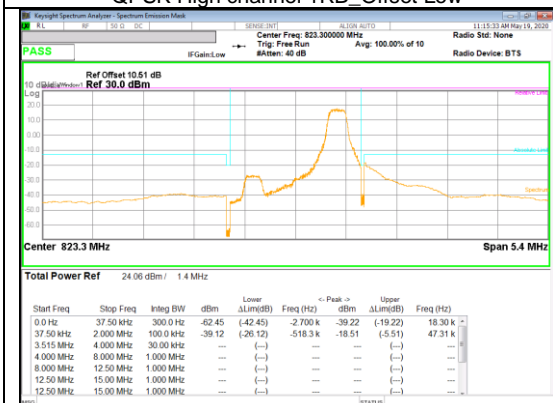

QPSK Low channel 1RB_Offset Low

QPSK Low channel 1RB_Offset High

QPSK High channel 1RB_Offset Low

QPSK High channel FRB

QPSK High channel 1RB_Offset High

Band 26
 1.4MHz
 QPSK

QPSK Low channel FRB

QPSK Low channel 1RB_Offset Low

QPSK Low channel 1RB_Offset High

QPSK High channel FRB

QPSK High channel 1RB_Offset Low

QPSK High channel 1RB_Offset High

Band 26
 1.4MHz
 16QAM

16QAM Low channel FRB

16QAM Low channel 1RB_Offset Low

16QAM Low channel 1RB_Offset High

16QAM High channel FRB

16QAM High channel 1RB_Offset Low

16QAM High channel 1RB_Offset High

LTE Band 41(PC2)

Band 41
 20MHz
 QPSK

QPSK Low channel FRB

QPSK Low channel 1RB_Offset Low

QPSK Low channel 1RB_Offset High