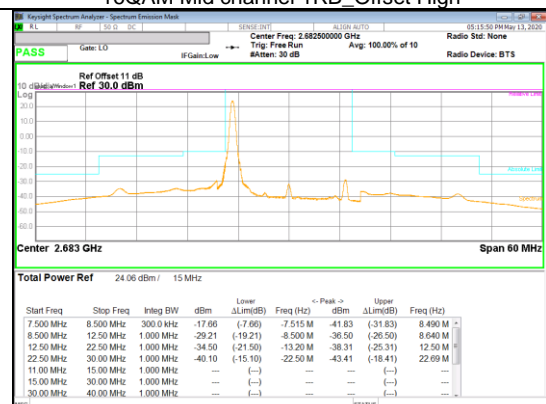

16QAM Low channel 1RB_Offset High

Band 41
 15MHz
 16QAM

16QAM Mid channel FRB

16QAM Mid channel 1RB_Offset Low

16QAM Mid channel 1RB_Offset High

16QAM High channel FRB

16QAM High channel 1RB_Offset Low

16QAM High channel 1RB_Offset High