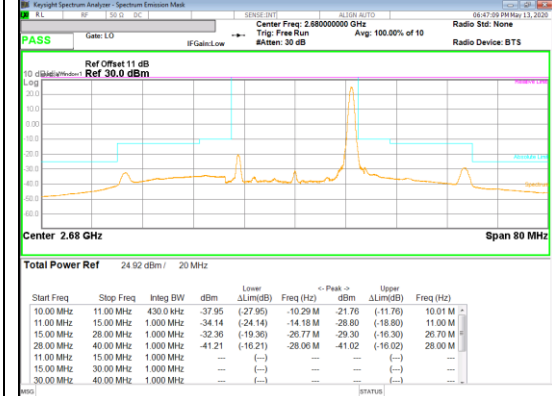

16QAM High channel FRB

16QAM High channel 1RB_Offset Low

16QAM High channel 1RB_Offset High

LTE Band 41(PC2)

Band 41
 20MHz
 QPSK

QPSK Low channel FRB

QPSK Low channel 1RB_Offset Low

QPSK Low channel 1RB_Offset High

QPSK Mid channel FRB

QPSK Mid channel 1RB_Offset Low

QPSK Mid channel 1RB_Offset High

Band 41
 20MHz
 QPSK

QPSK High channel FRB

QPSK High channel 1RB_Offset Low

QPSK High channel 1RB_Offset High

Band 41
 20MHz
 16QAM