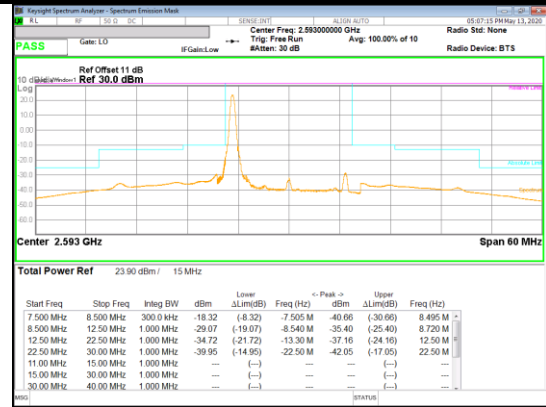

16QAM Mid channel 1RB_Offset Low