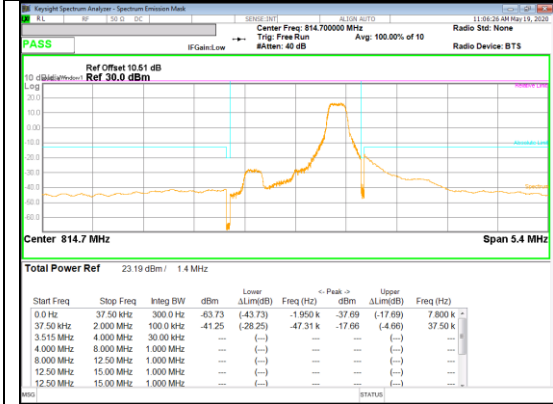

QPSK Low channel 1RB_Offset High

QPSK High channel FRB

QPSK High channel 1RB_Offset Low

QPSK High channel 1RB_Offset High

Band 26
 1.4MHz
 16QAM

16QAM Low channel FRB

16QAM Low channel 1RB_Offset Low

16QAM Low channel 1RB_Offset High

16QAM High channel FRB

16QAM High channel 1RB_Offset Low

16QAM High channel 1RB_Offset High

LTE Band 41(PC2)

Band 41
 20MHz
 QPSK

QPSK Low channel FRB

QPSK Low channel 1RB_Offset Low

QPSK Low channel 1RB_Offset High