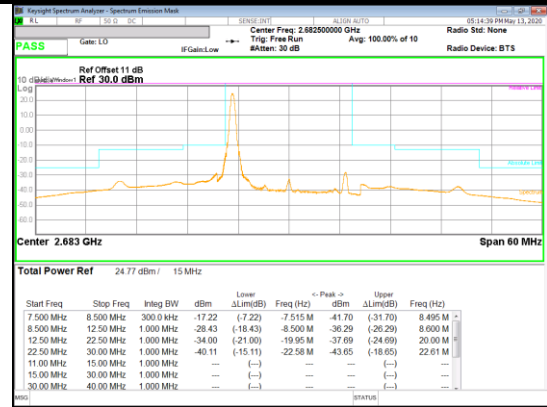

QPSK High channel 1RB_Offset Low