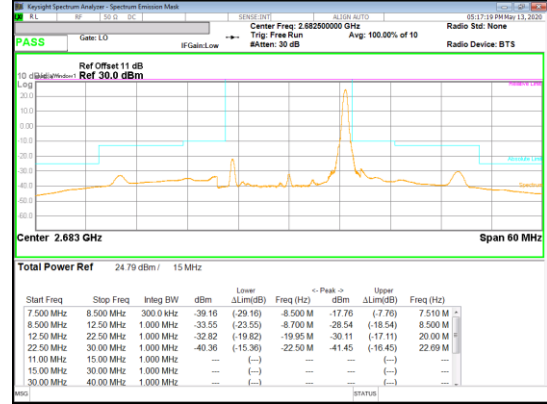

QPSK Mid channel 1RB_Offset High

Band 41
 15MHz
 QPSK

QPSK High channel FRB

QPSK High channel 1RB_Offset Low

QPSK High channel 1RB_Offset High

Band 41
 15MHz
 16QAM

16QAM Low channel FRB

16QAM Low channel 1RB_Offset Low