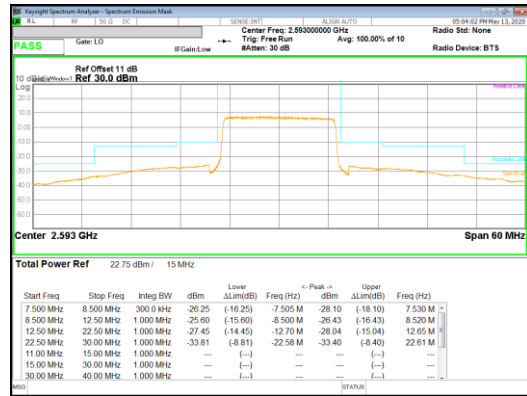

Band 41
15MHz
16QAM

16QAM Mid channel FRB