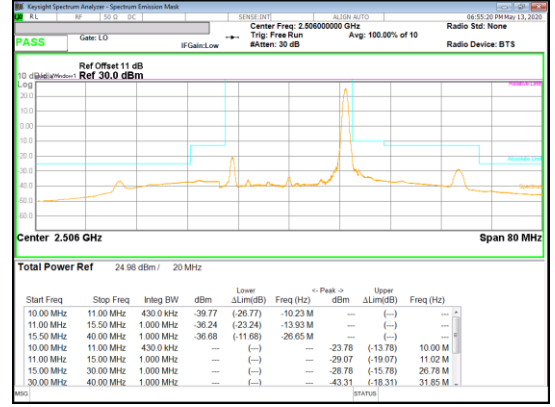

16QAM High channel FRB

16QAM High channel 1RB_Offset Low

16QAM High channel 1RB_Offset High

LTE Band 41(PC2)

Band 41
 20MHz
 QPSK

QPSK Low channel FRB

QPSK Low channel 1RB_Offset Low

QPSK Low channel 1RB_Offset High