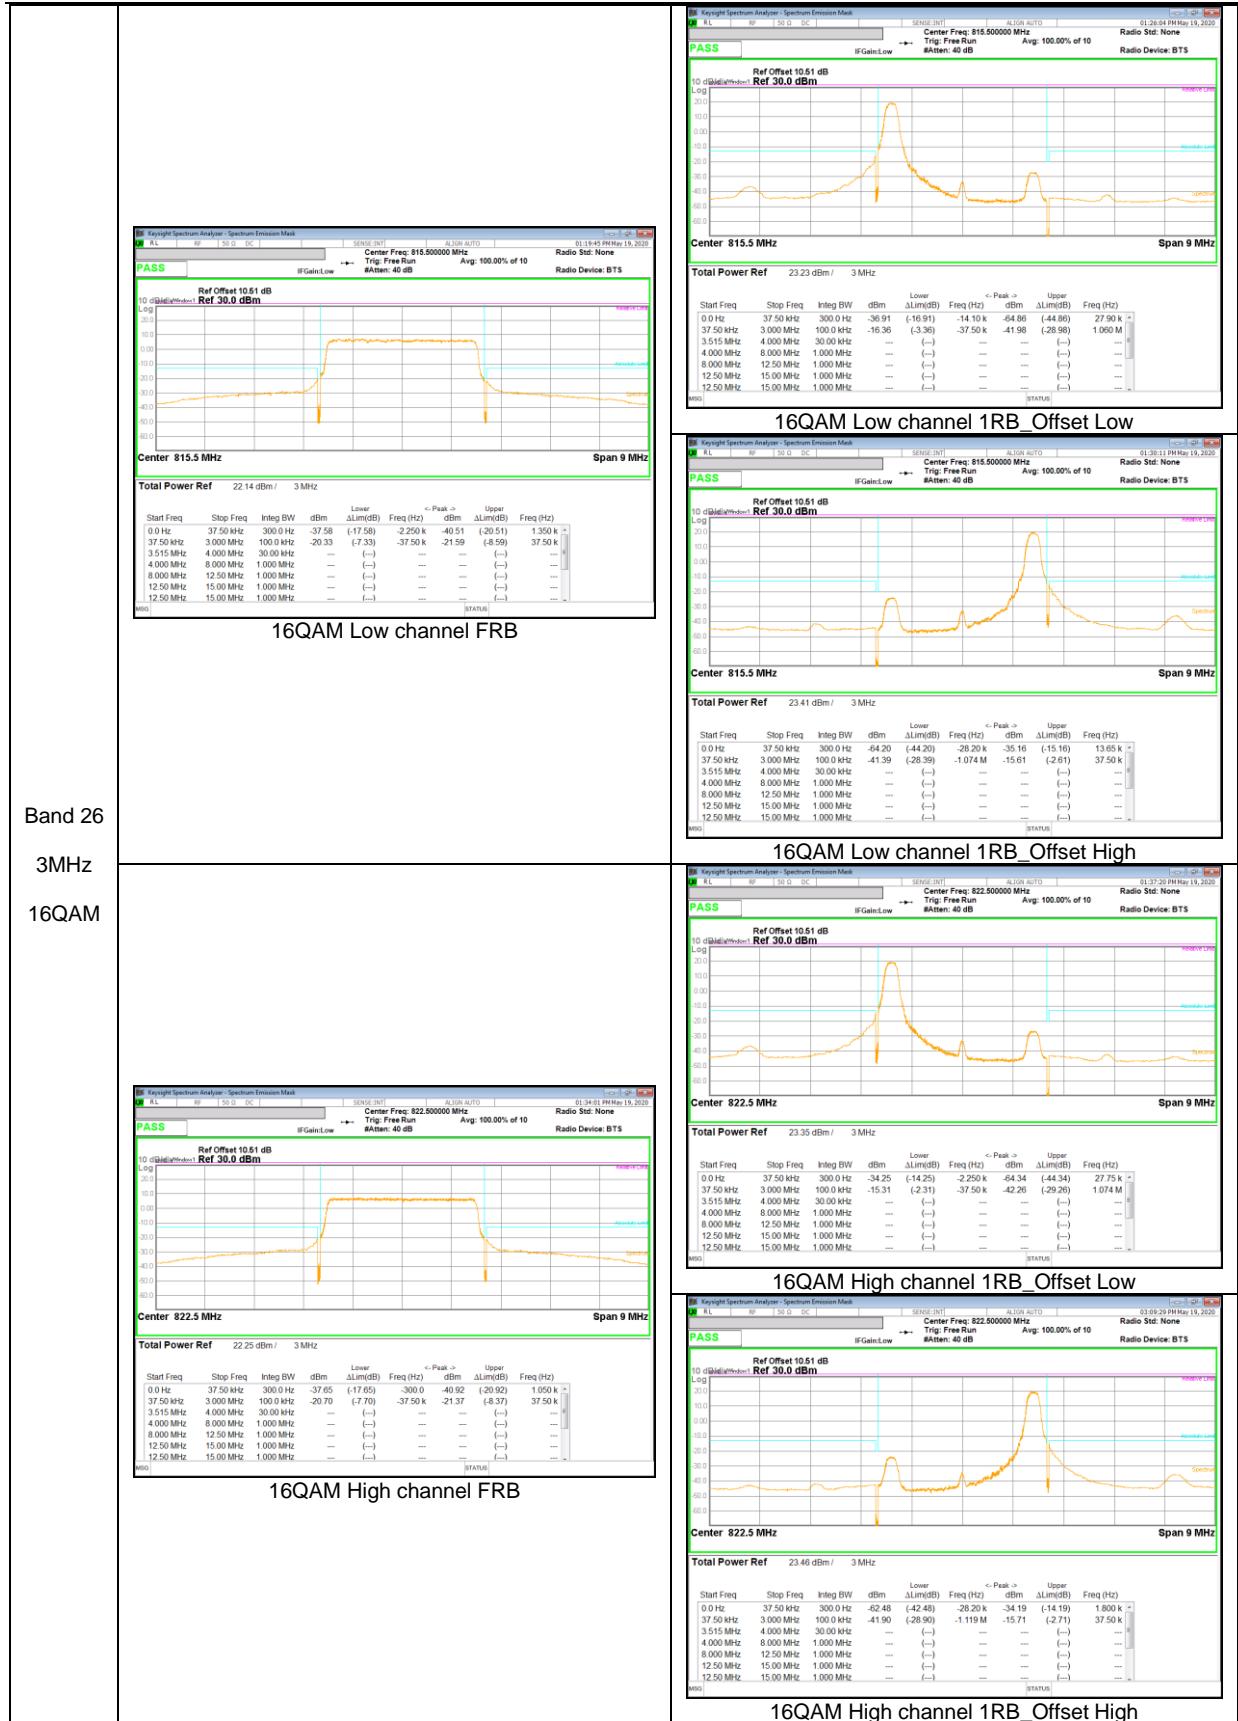

16QAM Low channel FRB

16QAM Low channel 1RB_Offset Low

16QAM Low channel 1RB_Offset High

16QAM High channel 1RB_Offset Low

16QAM High channel FRB

16QAM High channel 1RB_Offset High

Band 26
 3MHz
 QPSK

QPSK Low channel FRB

QPSK Low channel 1RB_Offset Low

QPSK Low channel 1RB_Offset High

QPSK High channel 1RB_Offset Low

QPSK High channel FRB

QPSK High channel 1RB_Offset High

Band 26
 1.4MHz
 QPSK

QPSK Low channel FRB

QPSK Low channel 1RB_Offset Low

QPSK Low channel 1RB_Offset High

QPSK High channel FRB

QPSK High channel 1RB_Offset Low

QPSK High channel 1RB_Offset High

Band 26
 1.4MHz
 16QAM

16QAM Low channel FRB

16QAM Low channel 1RB_Offset Low

16QAM Low channel 1RB_Offset High

16QAM High channel FRB

16QAM High channel 1RB_Offset Low

16QAM High channel 1RB_Offset High

LTE Band 41(PC2)

Band 41
 20MHz
 QPSK

QPSK Low channel FRB

QPSK Low channel 1RB_Offset Low

QPSK Low channel 1RB_Offset High