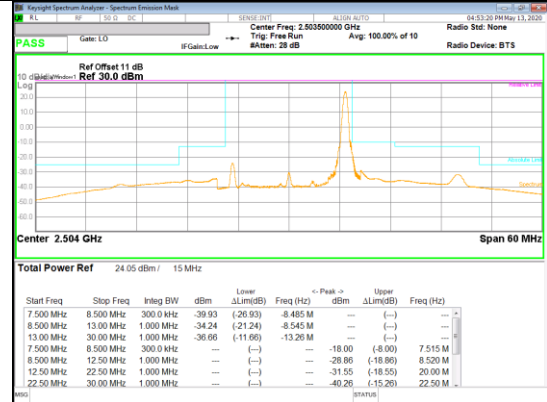

QPSK Mid channel 1RB_Offset High

Band 41
 15MHz
 QPSK

QPSK High channel FRB

QPSK High channel 1RB_Offset Low

QPSK High channel 1RB_Offset High

Band 41
 15MHz
 16QAM

16QAM Low channel FRB

16QAM Low channel 1RB_Offset Low