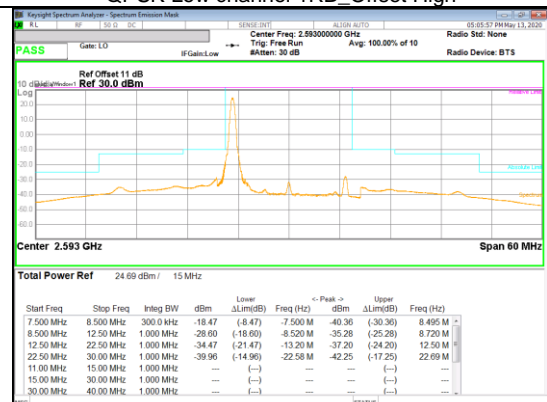

16QAM High channel 1RB_Offset Low

16QAM High channel 1RB_Offset High

Band 41
 15MHz
 QPSK

QPSK Low channel FRB

QPSK Low channel 1RB_Offset Low

QPSK Low channel 1RB_Offset High

QPSK Mid channel FRB

QPSK Mid channel 1RB_Offset Low