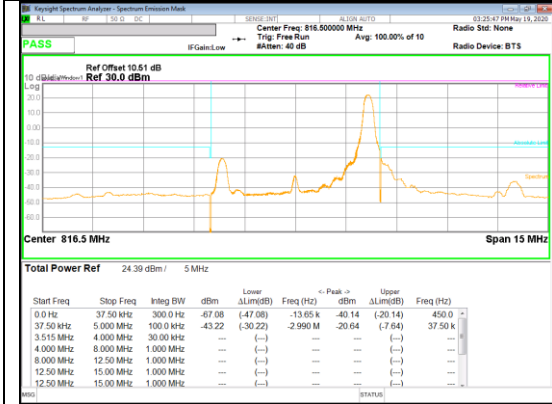

Band 26
 5MHz
 QPSK

QPSK Low channel FRB

QPSK Low channel 1RB_Offset Low

QPSK Low channel 1RB_Offset High

QPSK High channel FRB

QPSK High channel 1RB_Offset Low

QPSK High channel 1RB_Offset High

Band 26
 5MHz
 16QAM