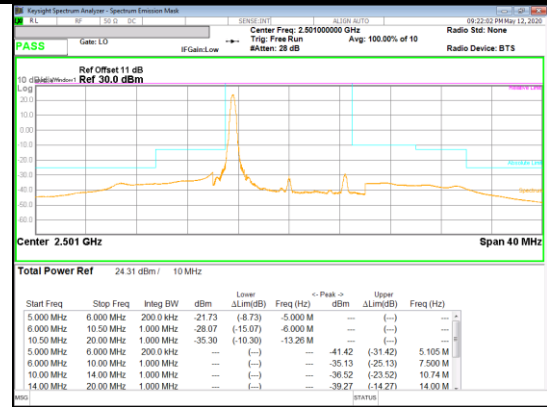

QPSK Low channel 1RB_Offset Low