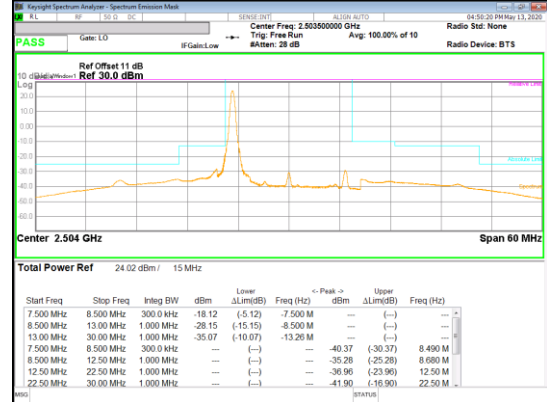

QPSK Mid channel 1RB_Offset High

Band 41
 15MHz
 QPSK

QPSK High channel FRB

QPSK High channel 1RB_Offset Low

QPSK High channel 1RB_Offset High

Band 41
 15MHz
 16QAM

16QAM Low channel FRB

16QAM Low channel 1RB_Offset Low