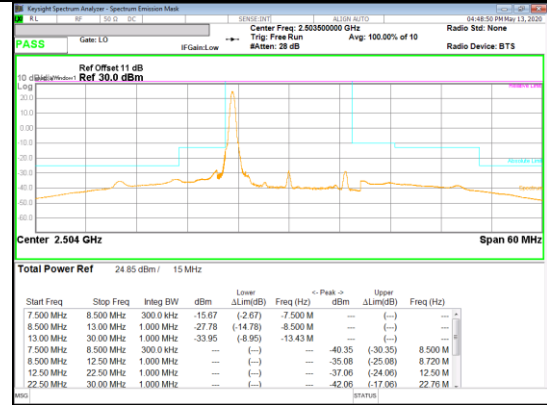

16QAM High channel 1RB_Offset Low

16QAM High channel 1RB_Offset High

Band 41
 15MHz
 QPSK

QPSK Low channel FRB

QPSK Low channel 1RB_Offset Low

QPSK Low channel 1RB_Offset High

QPSK Mid channel FRB

QPSK Mid channel 1RB_Offset Low