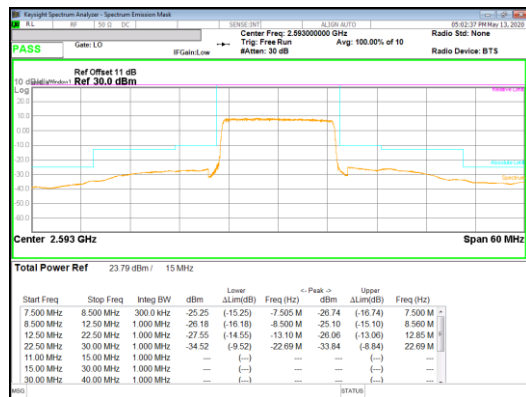

16QAM High channel 1RB_Offset Low

16QAM High channel 1RB_Offset High

Band 41
 15MHz
 QPSK

QPSK Low channel FRB

QPSK Low channel 1RB_Offset Low

QPSK Low channel 1RB_Offset High

QPSK Mid channel FRB

QPSK Mid channel 1RB_Offset Low