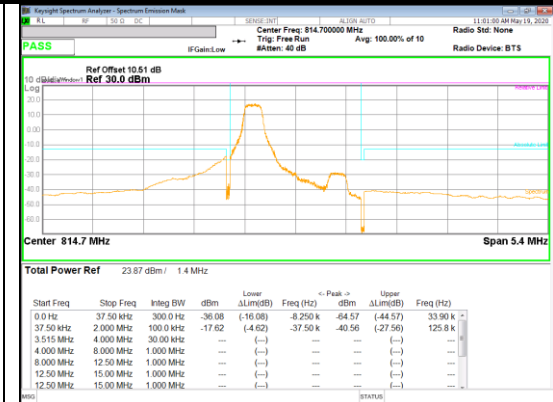

QPSK Low channel 1RB_Offset Low

QPSK Low channel 1RB_Offset High

QPSK High channel 1RB_Offset Low

QPSK High channel FRB

QPSK High channel 1RB_Offset High

Band 26
 1.4MHz
 QPSK

QPSK Low channel FRB

QPSK Low channel 1RB_Offset Low

16QAM High channel FRB

16QAM High channel 1RB_Offset Low

16QAM High channel 1RB_Offset High

LTE Band 41(PC2)

Band 41
 20MHz
 QPSK

QPSK Low channel FRB

QPSK Low channel 1RB_Offset Low

QPSK Low channel 1RB_Offset High