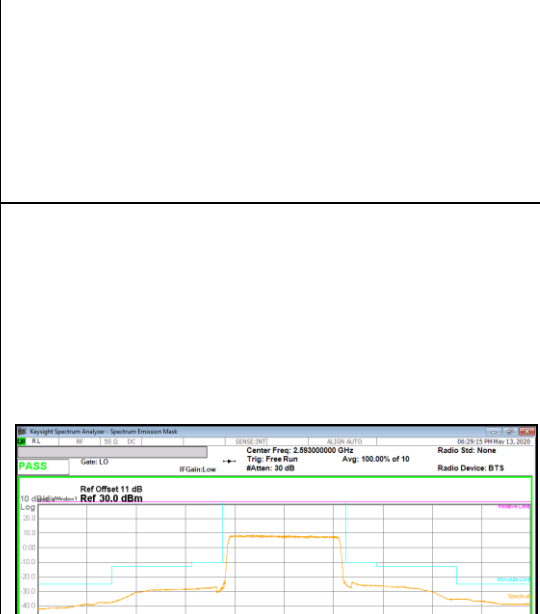

16QAM High channel FRB

16QAM High channel 1RB_Offset Low

16QAM High channel 1RB_Offset High

LTE Band 41(PC2)

Band 41
 20MHz
 QPSK

QPSK Low channel FRB

QPSK Low channel 1RB_Offset Low

QPSK Low channel 1RB_Offset High