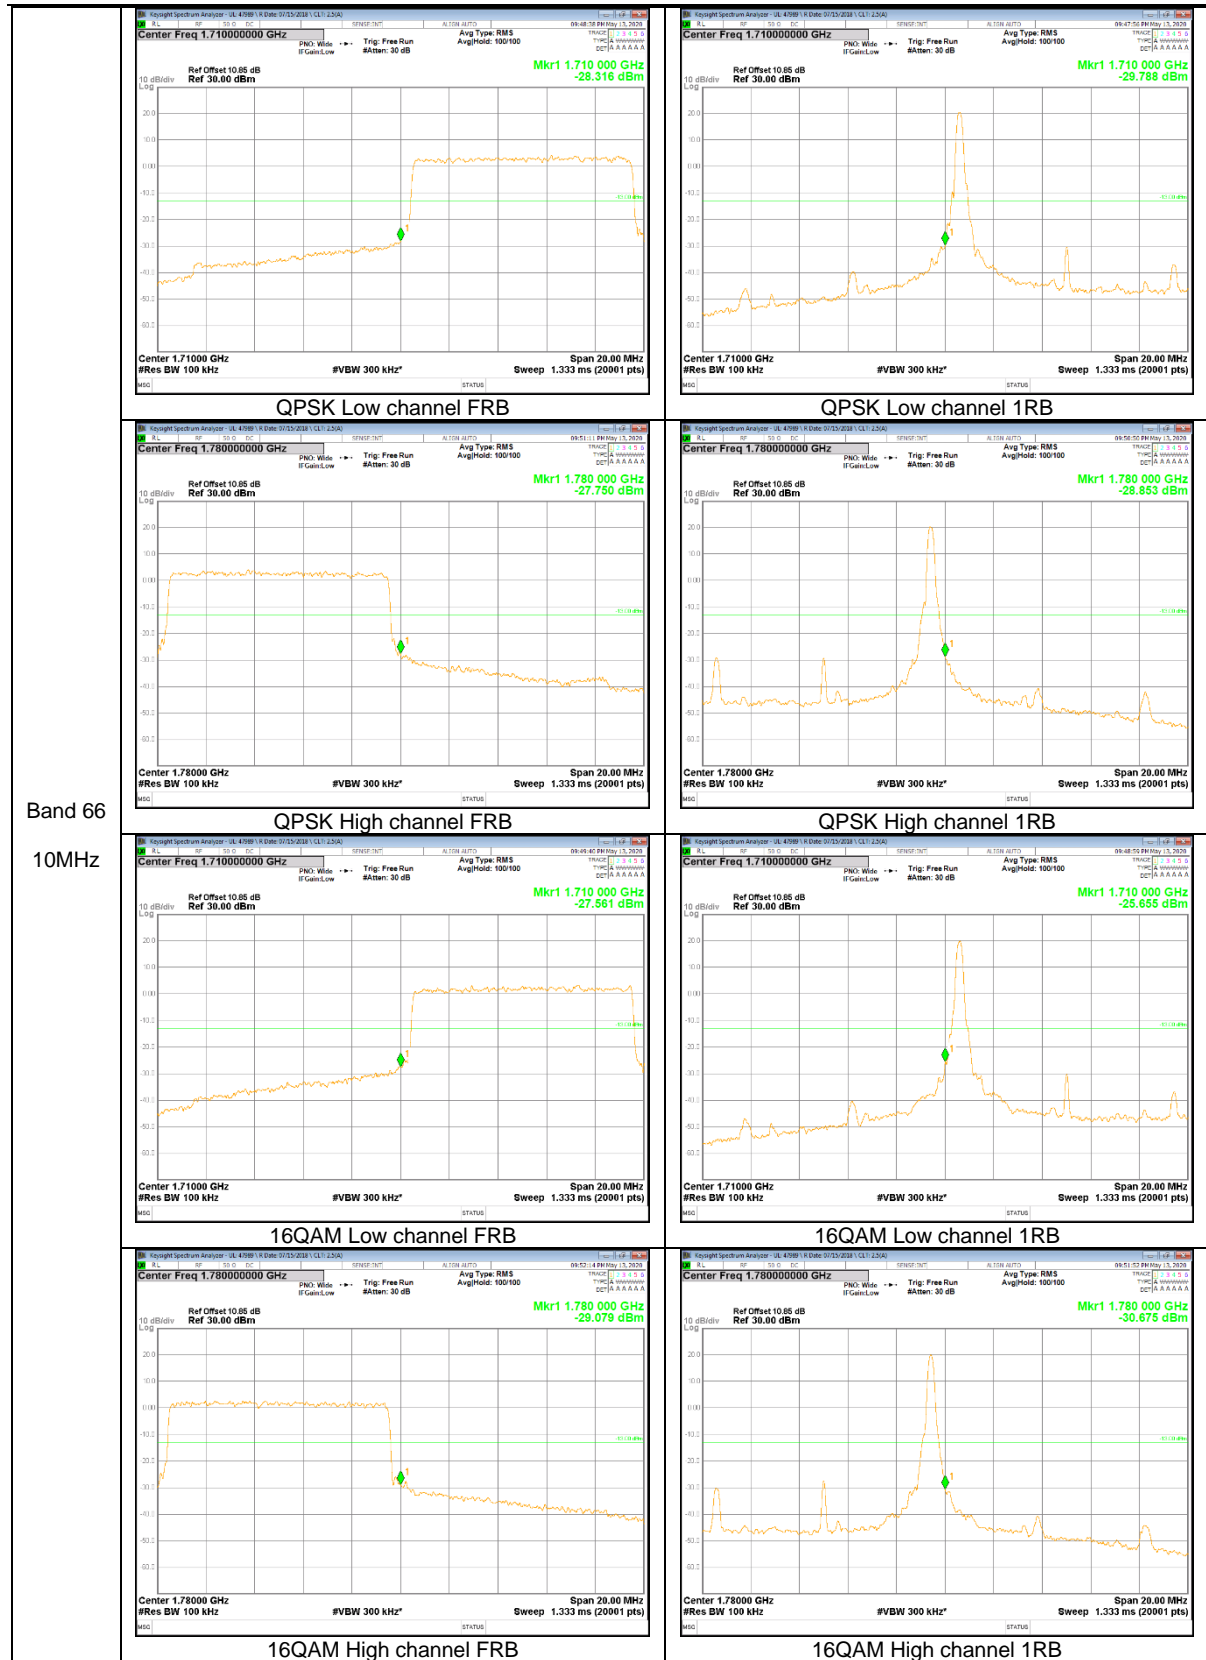

Band 25  
 1.4MHz

LTE Band 26

Band 26  
15MHz

Band 26  
 10MHz

Band 26  
5MHz

LTE Band 66

Band 66  
 20MHz

Band 66  
5MHz

Band 66  
 3MHz

### 9.2.2. EMISSION MASK RESULT

#### LTE Band 26