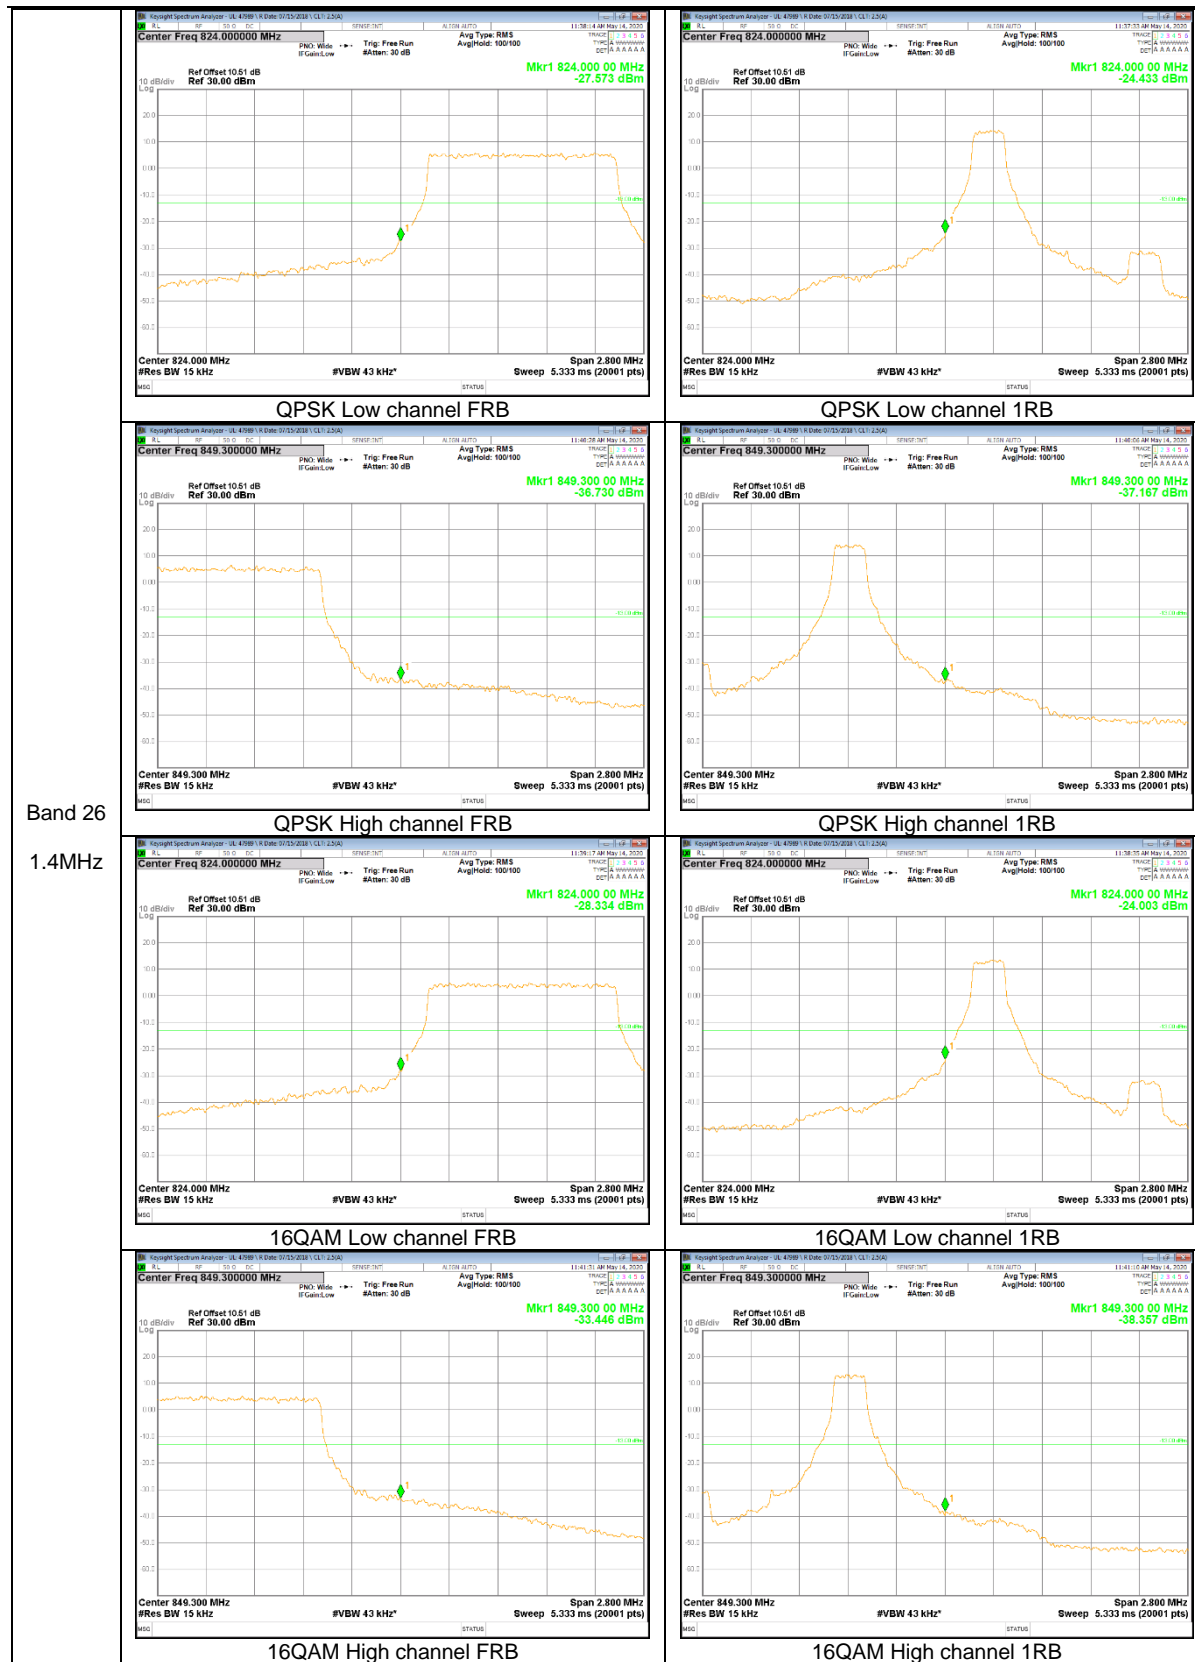

Band 25  
 1.4MHz

LTE Band 26

Band 26  
15MHz

Band 26  
 10MHz

Band 26  
5MHz

LTE Band 66

Band 66  
 20MHz

Band 66  
5MHz

Band 66  
 3MHz

### 9.2.2. EMISSION MASK RESULT

#### LTE Band 26