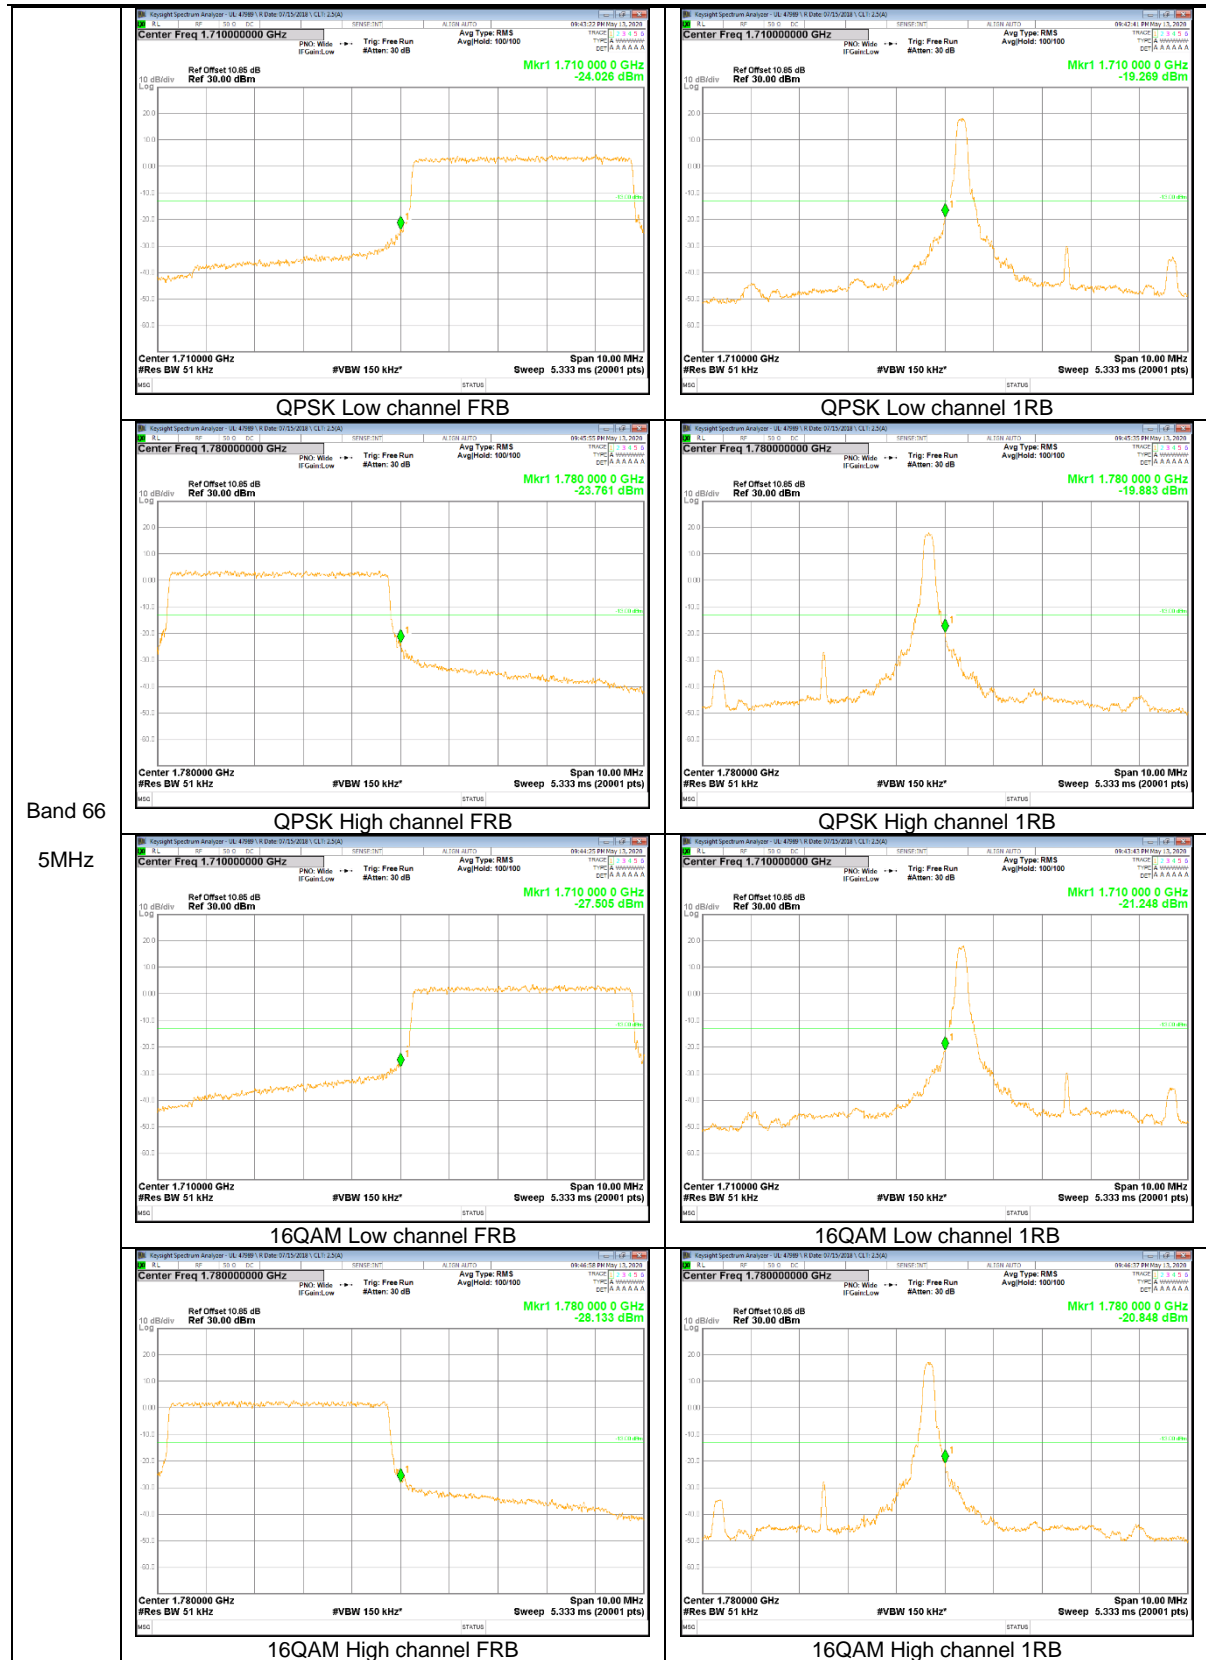

Band 25  
 1.4MHz

LTE Band 26

Band 26  
15MHz

Band 26  
 10MHz

Band 26  
5MHz

LTE Band 66

Band 66  
 20MHz

Band 66  
5MHz

Band 66  
 3MHz

### 9.2.2. EMISSION MASK RESULT

#### LTE Band 26