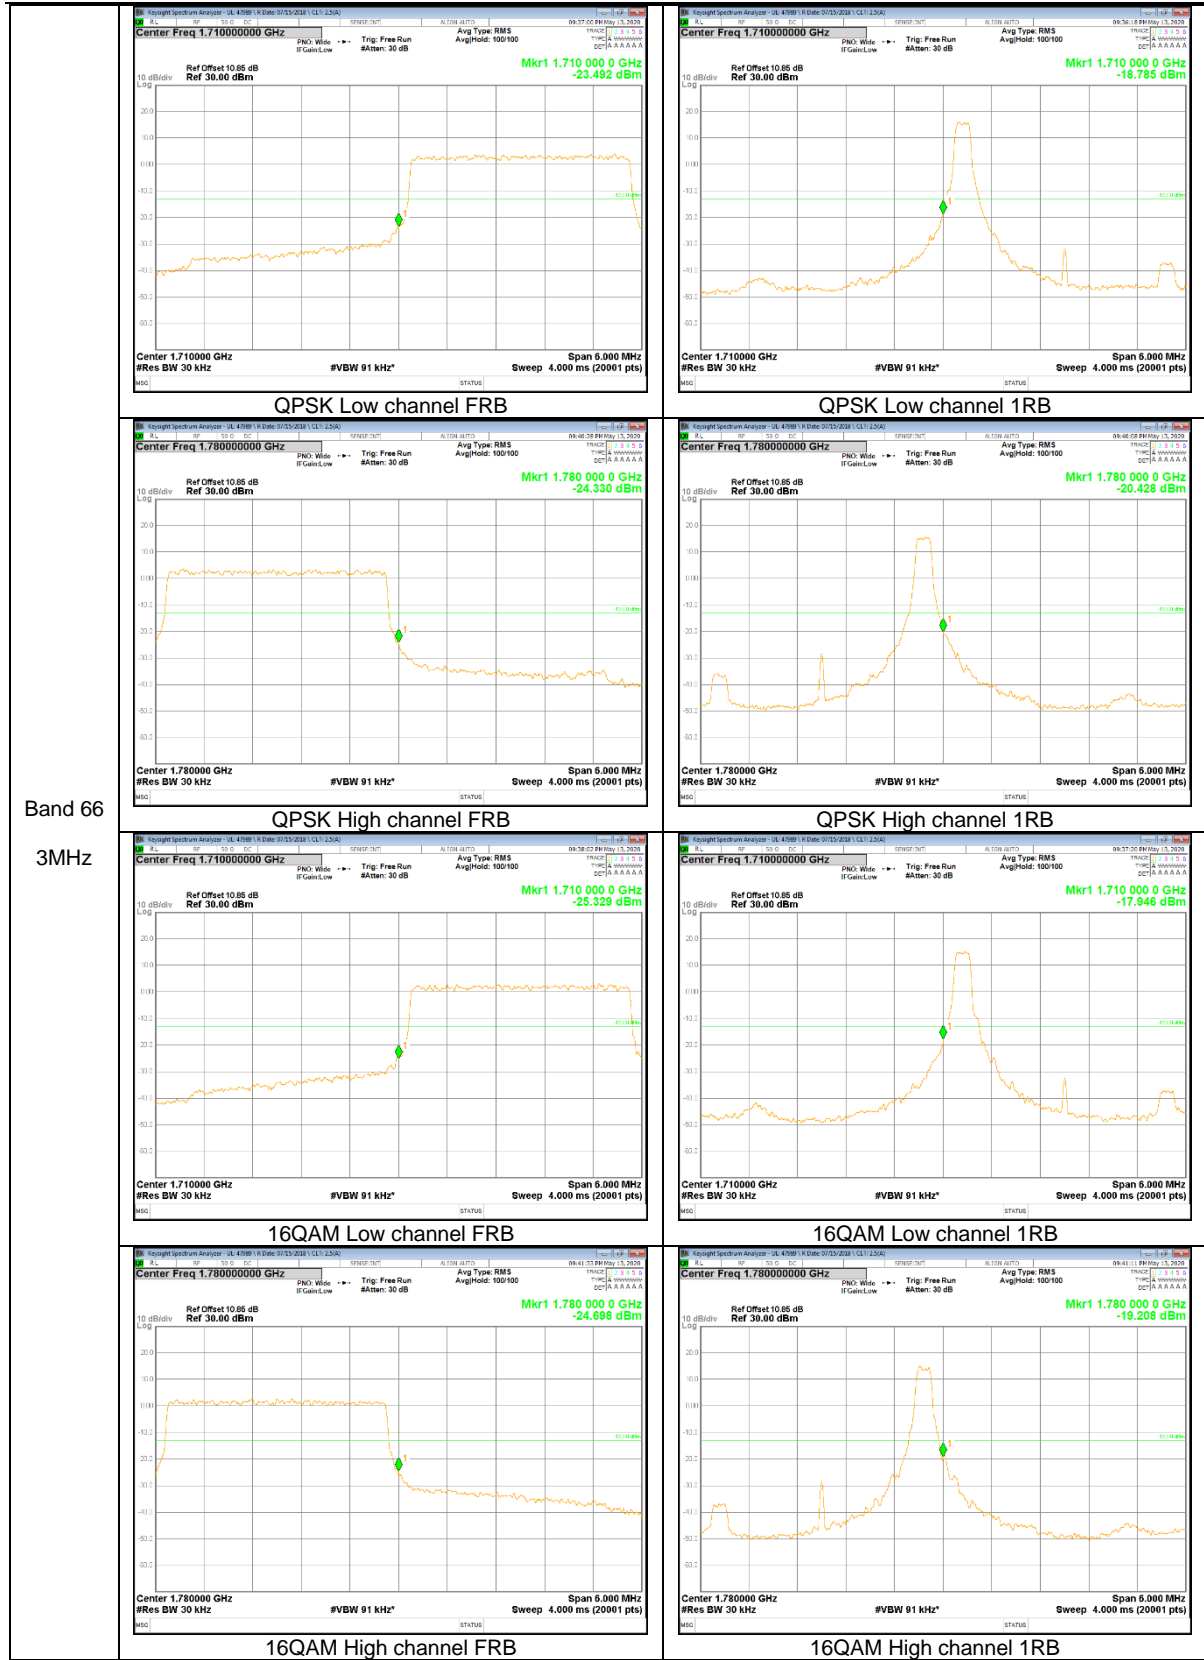

Band 25  
 1.4MHz

LTE Band 26

Band 26  
15MHz

Band 26  
 10MHz

Band 26  
5MHz

LTE Band 66

Band 66  
 20MHz

Band 66  
5MHz

Band 66  
 3MHz

### 9.2.2. EMISSION MASK RESULT

#### LTE Band 26