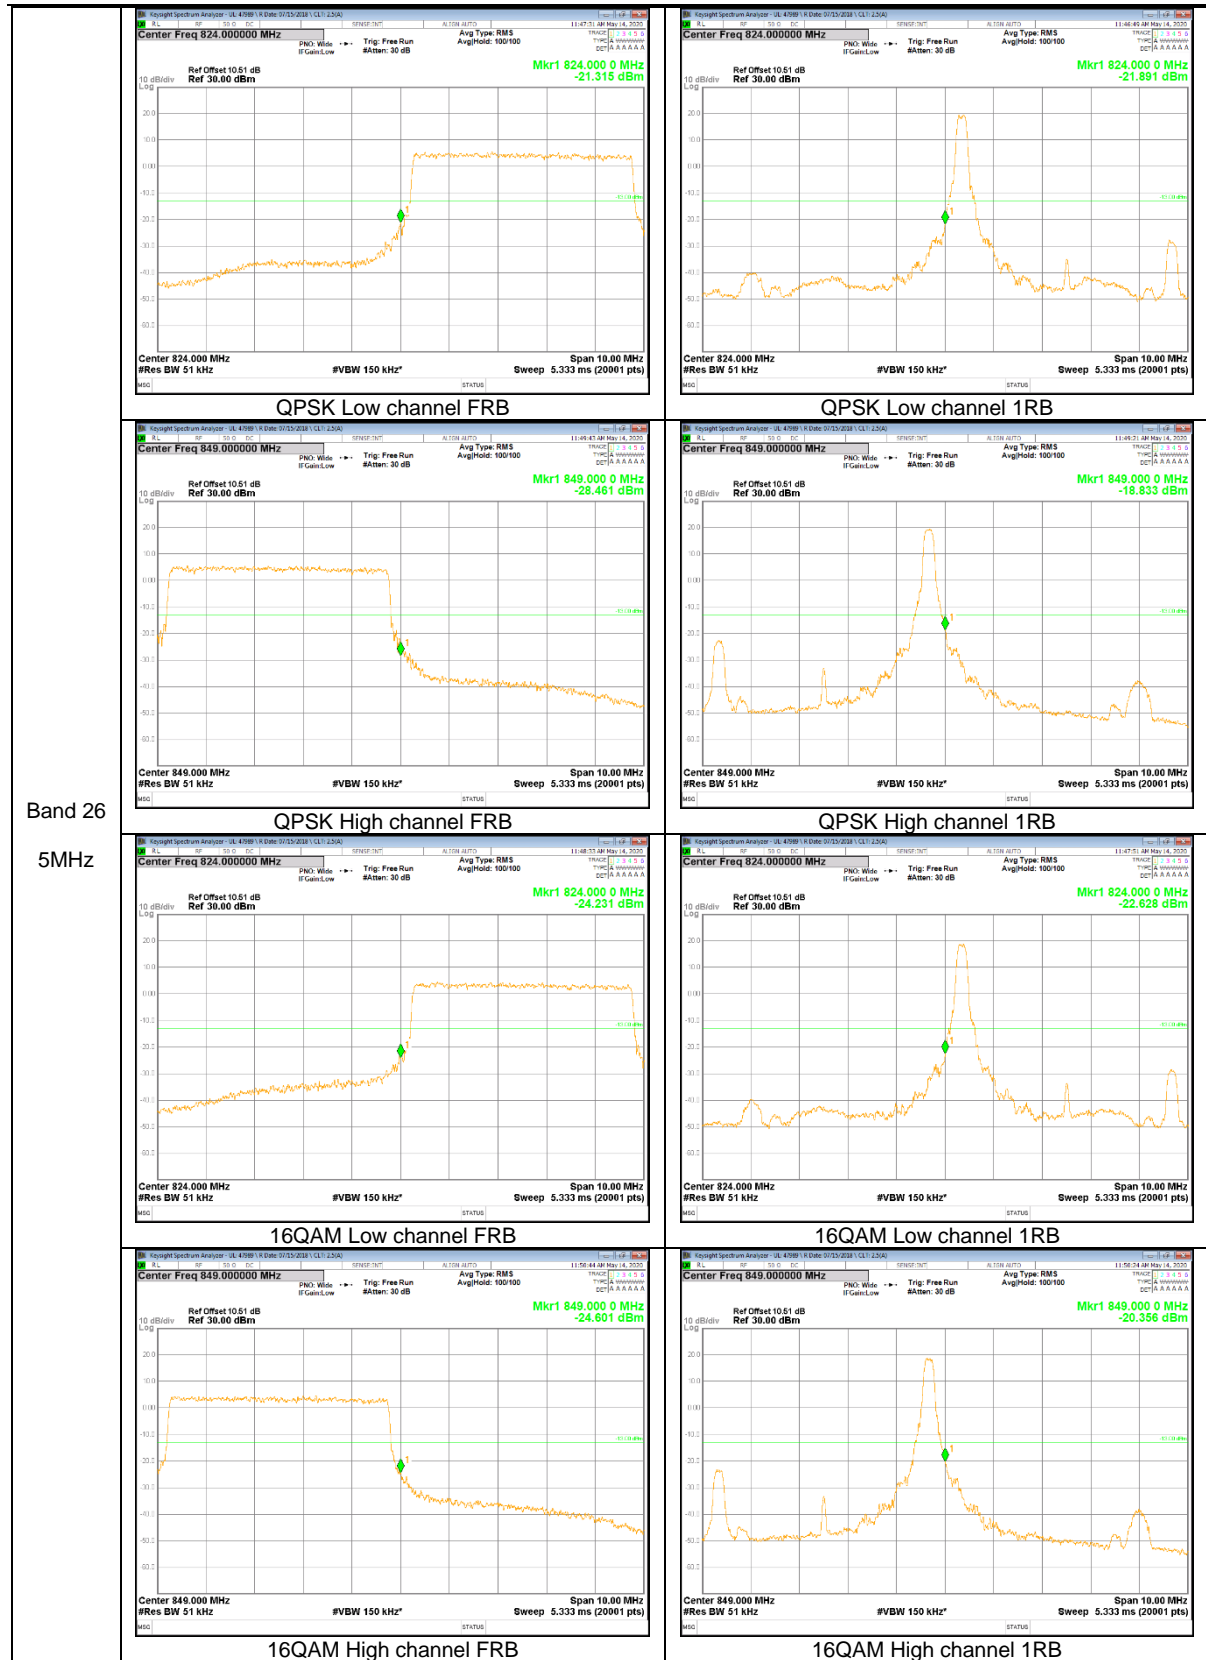

Band 25  
 1.4MHz

LTE Band 26

Band 26  
15MHz

Band 26  
 10MHz

Band 26  
5MHz

LTE Band 66

Band 66  
 20MHz

Band 66  
5MHz

Band 66  
 3MHz

### 9.2.2. EMISSION MASK RESULT

#### LTE Band 26