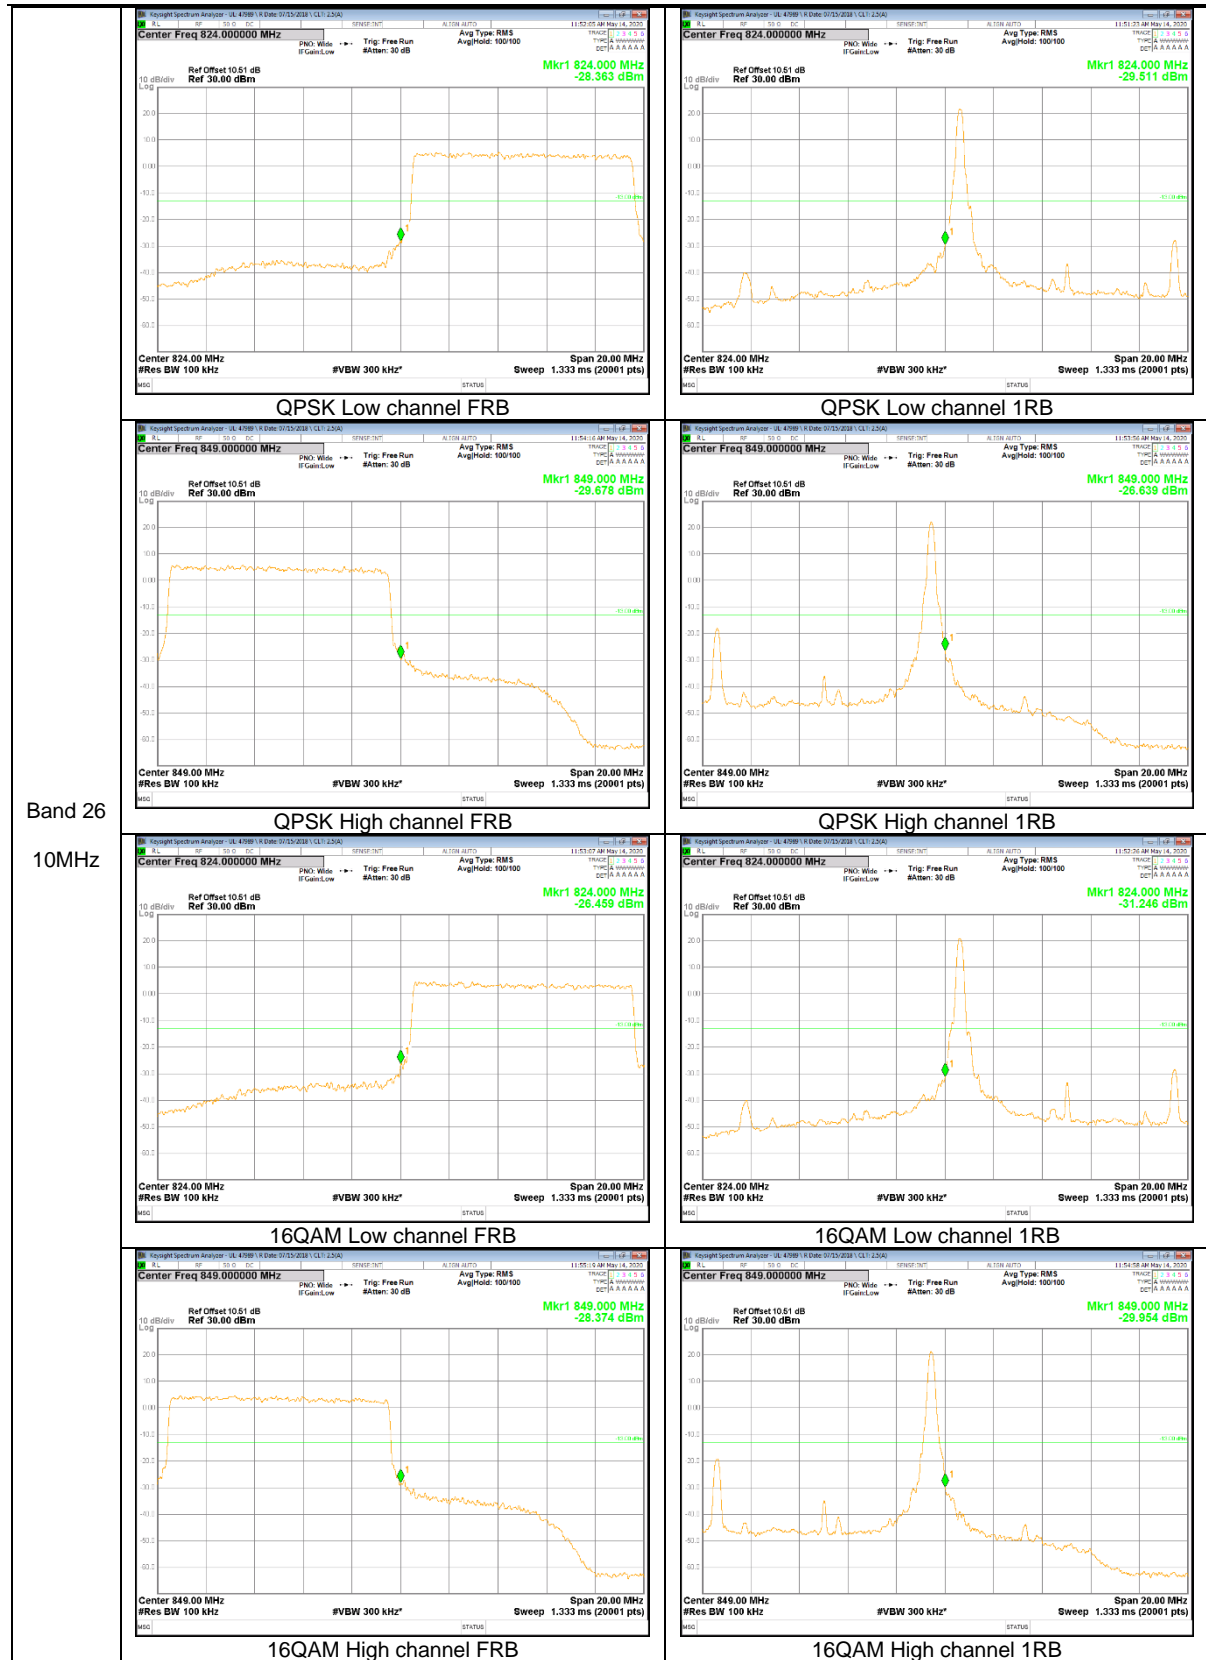

Band 25  
 1.4MHz

LTE Band 26

Band 26  
15MHz

Band 26  
 10MHz

Band 26  
5MHz

LTE Band 66

Band 66  
 20MHz

Band 66  
5MHz

Band 66  
 3MHz

### 9.2.2. EMISSION MASK RESULT

#### LTE Band 26