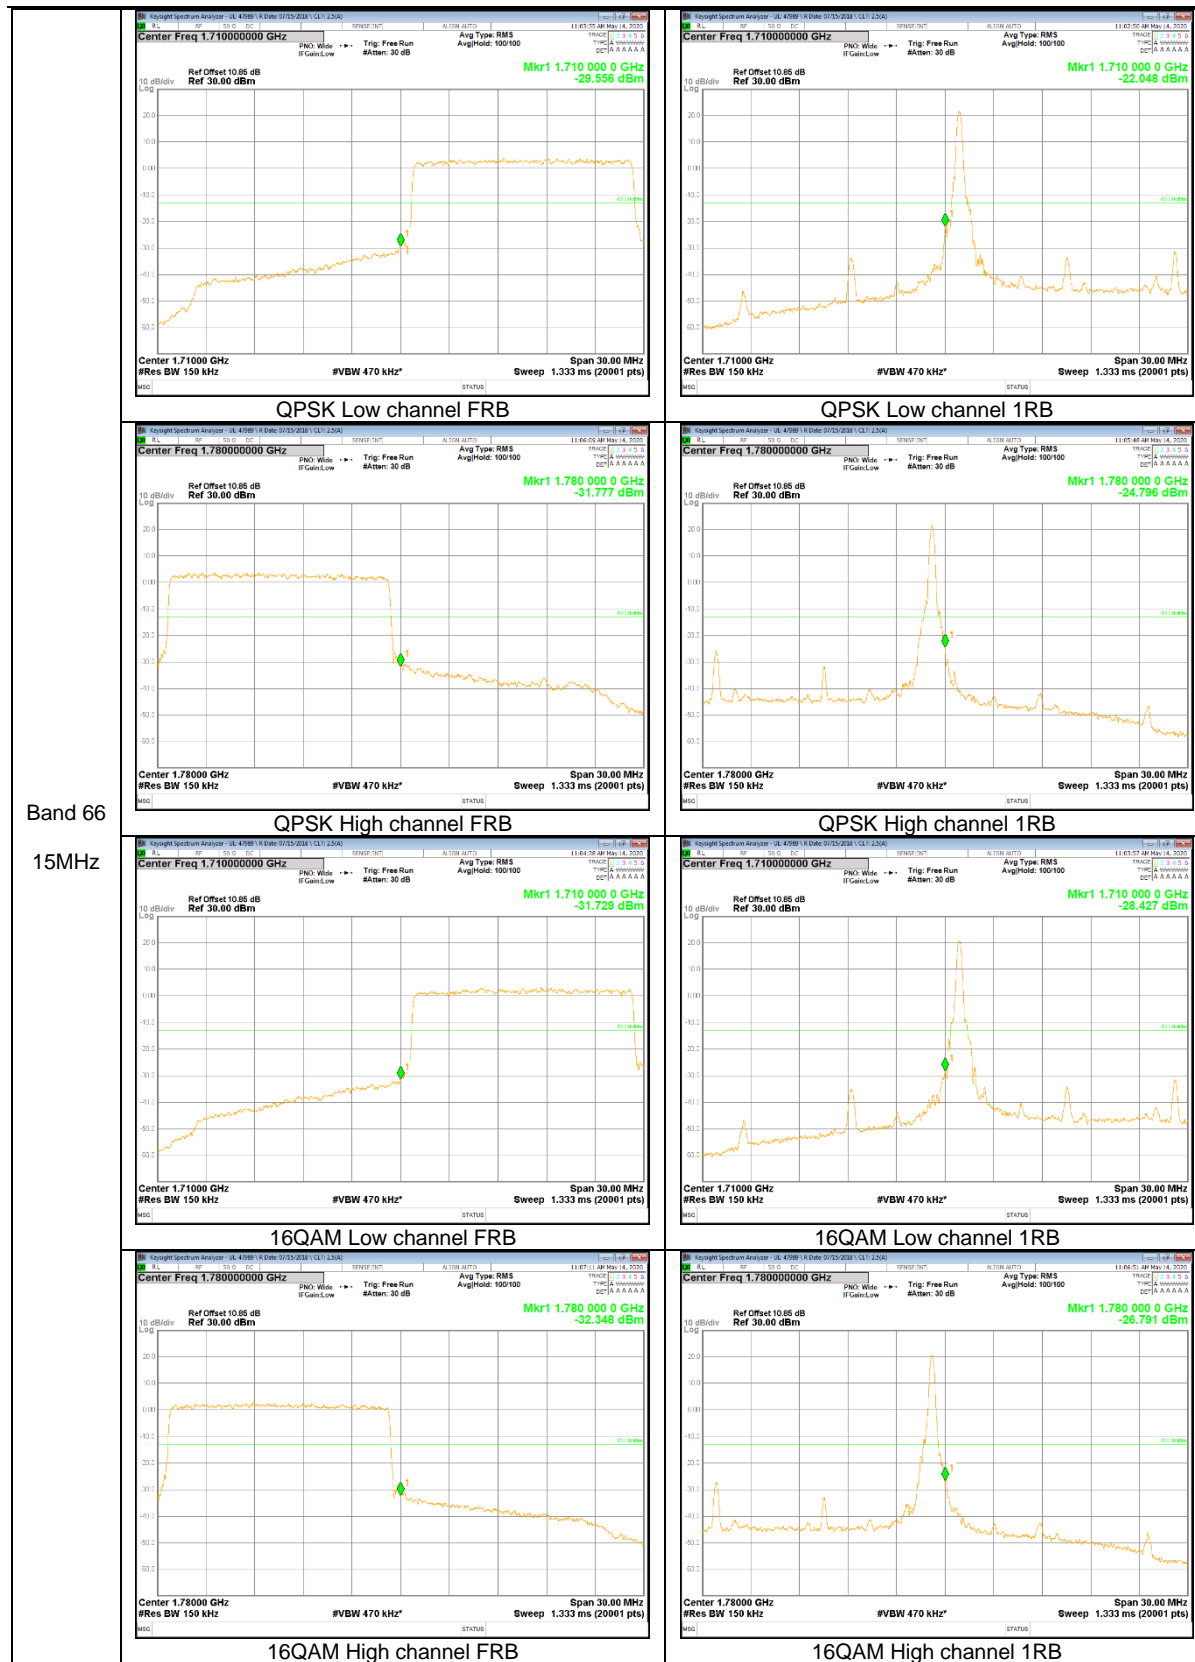

Band 25  
 1.4MHz

LTE Band 26

Band 26  
15MHz

Band 26  
 10MHz

Band 26  
5MHz

LTE Band 66

Band 66  
 20MHz

Band 66  
5MHz

Band 66  
 3MHz

### 9.2.2. EMISSION MASK RESULT

#### LTE Band 26