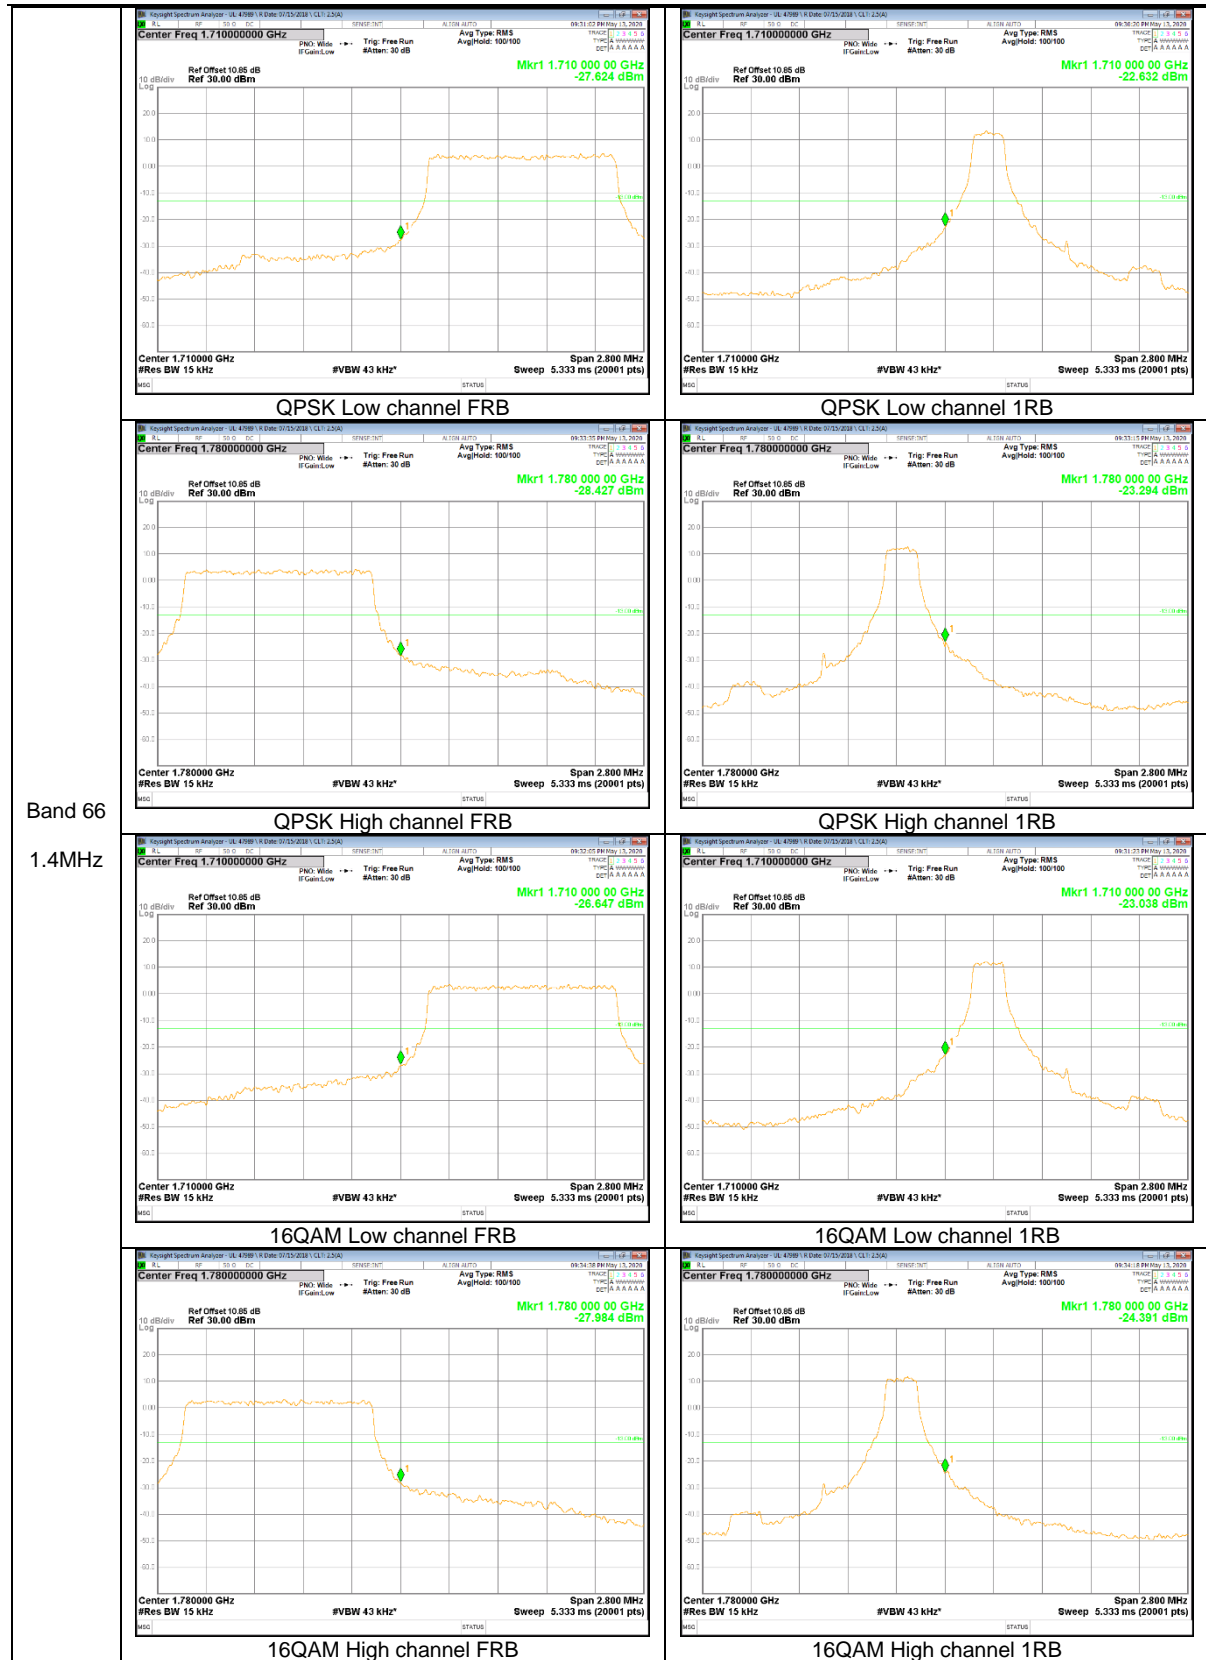

Band 25  
 1.4MHz

LTE Band 26

Band 26  
15MHz

Band 26  
 10MHz

Band 26  
5MHz

LTE Band 66

Band 66  
 20MHz

Band 66  
5MHz

Band 66  
 3MHz

### 9.2.2. EMISSION MASK RESULT

#### LTE Band 26