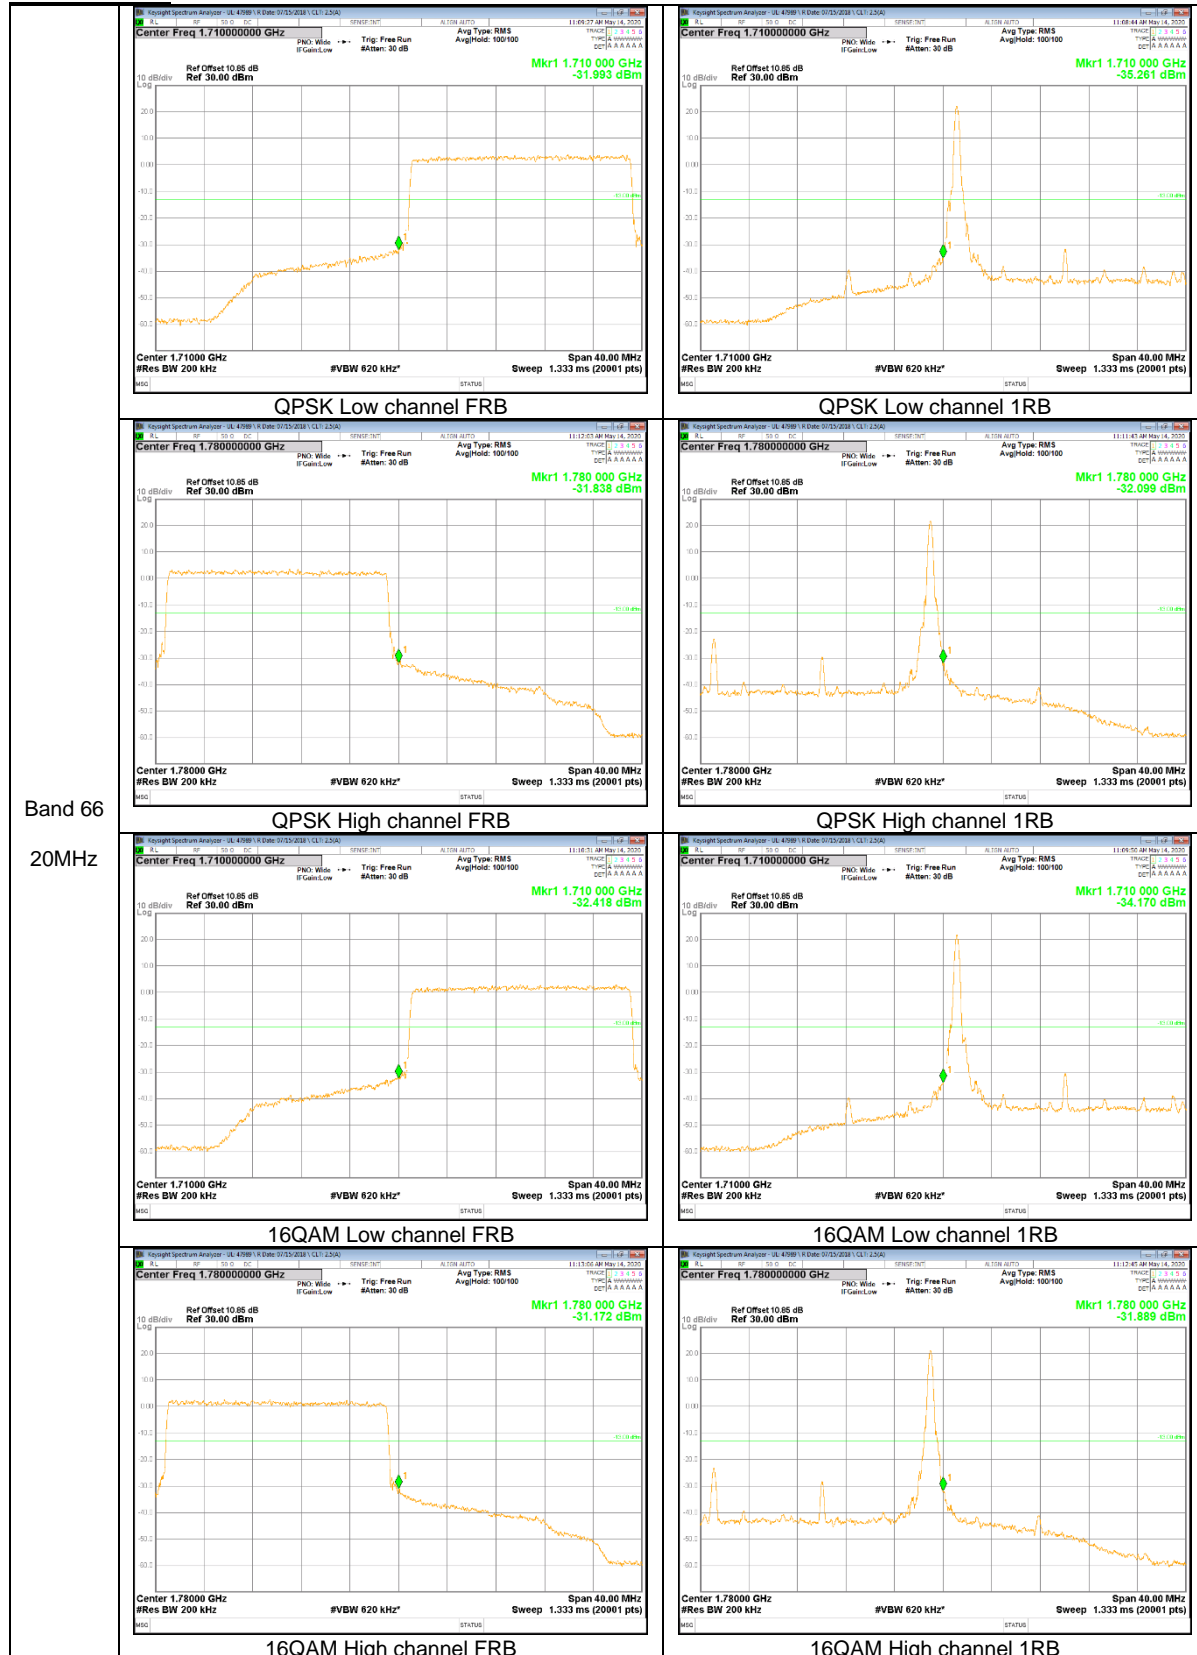

Band 25  
 1.4MHz

LTE Band 26

Band 26  
15MHz

Band 26  
 10MHz

Band 26  
5MHz

LTE Band 66

Band 66  
 20MHz

Band 66  
5MHz

Band 66  
 3MHz

### 9.2.2. EMISSION MASK RESULT

#### LTE Band 26