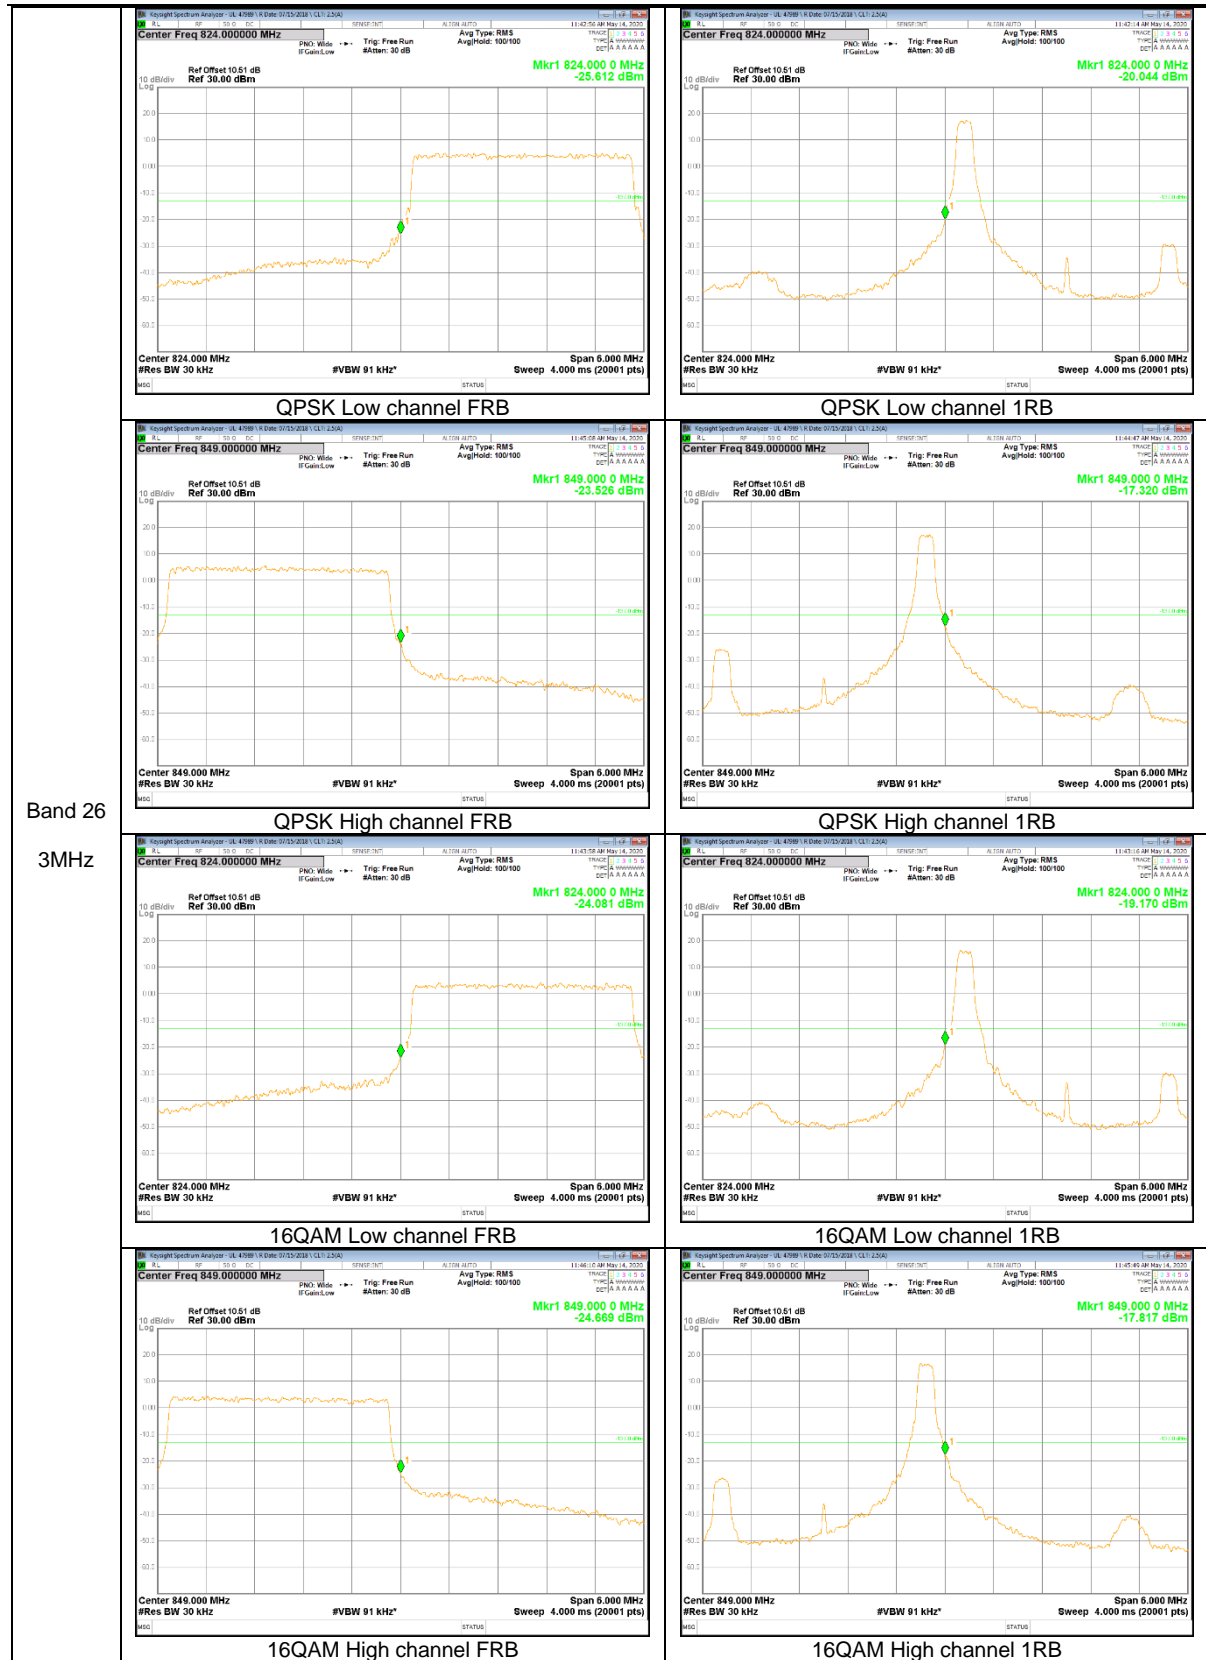

Band 25  
 1.4MHz

LTE Band 26

Band 26  
15MHz

Band 26  
 10MHz

Band 26  
5MHz

LTE Band 66

Band 66  
 20MHz

Band 66  
5MHz

Band 66  
 3MHz

### 9.2.2. EMISSION MASK RESULT

#### LTE Band 26