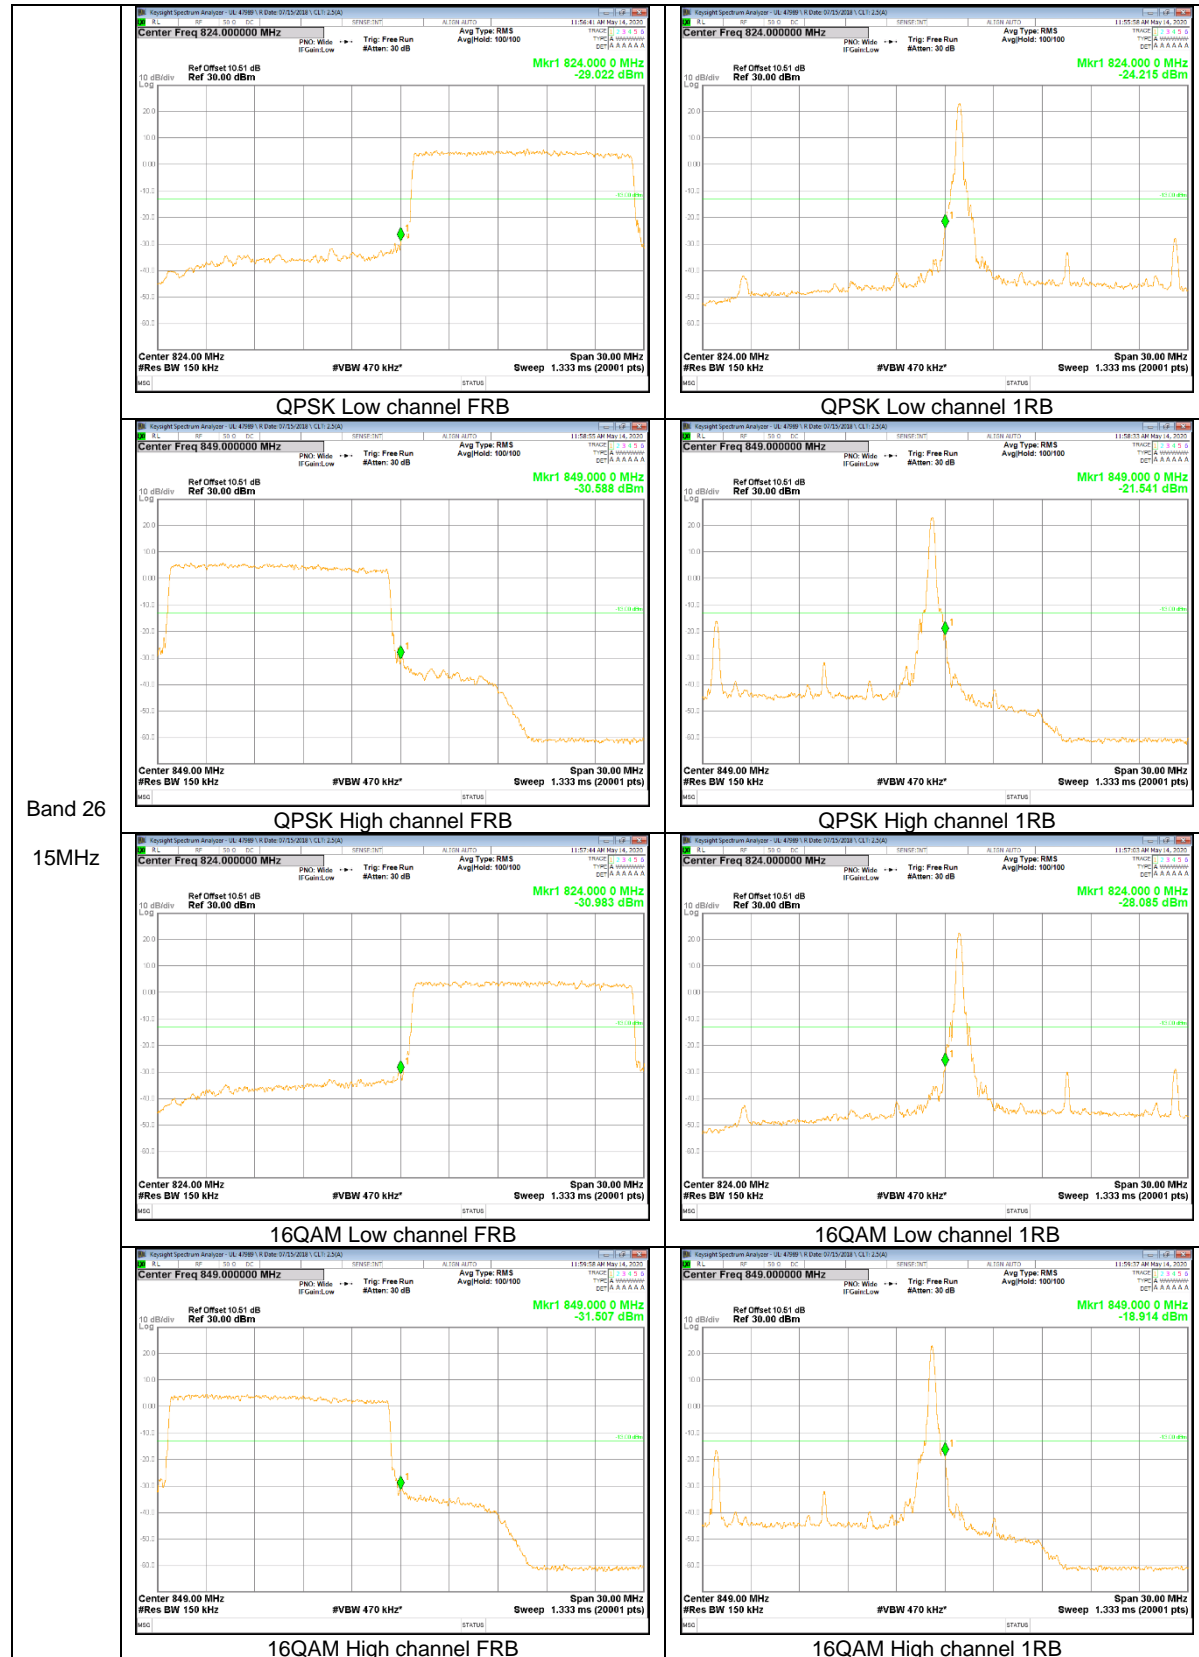

Band 25  
 1.4MHz

LTE Band 26

Band 26  
15MHz

Band 26  
 10MHz

Band 26  
5MHz

LTE Band 66

Band 66  
 20MHz

Band 66  
5MHz

Band 66  
 3MHz

### 9.2.2. EMISSION MASK RESULT

#### LTE Band 26