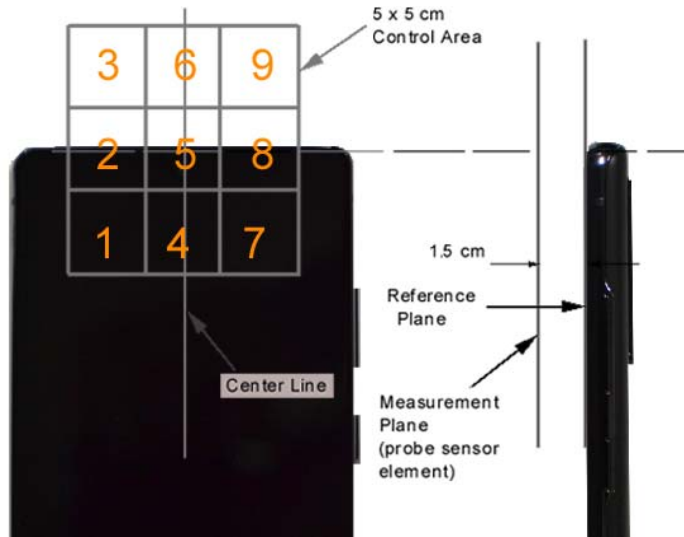

Figure 18-1
Ear Reference Point HAC Phantom Alignment

Figure 18-2
HAC Phantom Plane Alignment

FCC ID: A3LSMN981U	 PCTEST <small>Proud to be part of</small>	HAC (RF EMISSIONS) TEST REPORT	 Approved by: Quality Manager
Filename: 1M2005050081-20.A3L	Test Dates: 06/15/2020 - 06/25/2020	DUT Type: Portable Handset	Page 98 of 99

Figure 18-3 5x5 Scan grid above WD

Figure 18-4 E-Field WD Scan overlay

FCC ID: A3LSMN981U	 PCTEST Proud to be part of 	HAC (RF EMISSIONS) TEST REPORT		Approved by: Quality Manager
Filename: 1M2005050081-20.A3L	Test Dates: 06/15/2020 - 06/25/2020	DUT Type: Portable Handset		Page 99 of 99