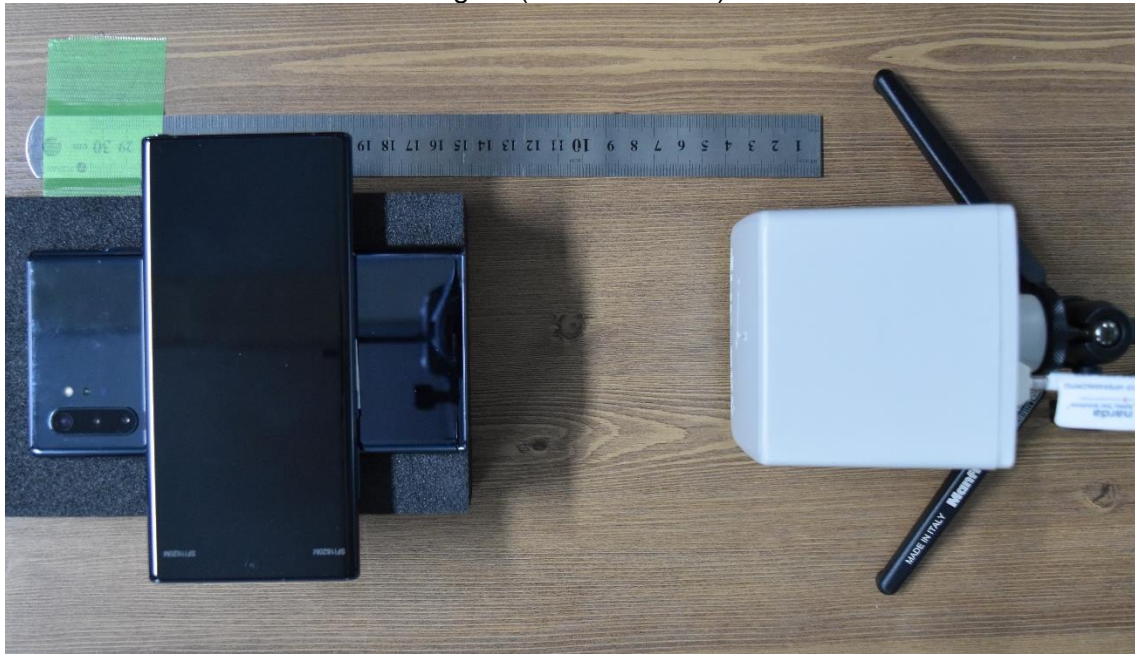

Edge 2 with USB cable (15cm distance)

Configuration 3 & 4
Edge 1 (15cm distance)

Edge 2 (15cm distance)

Edge 3 (15cm distance)

Edge 4 (15cm distance)

Top – charger above client (20cm distance)

Top – charger below client (20cm distance)

Edge 2 with USB cable (15cm distance)

Configuration 5 & 6
Edge 1 (15cm distance)

Edge 2 (15cm distance)

Edge 3 (15cm distance)

Edge 4 (15cm distance)

Top – charger below client (20cm distance)

Edge 2 with USB cable (15cm distance)