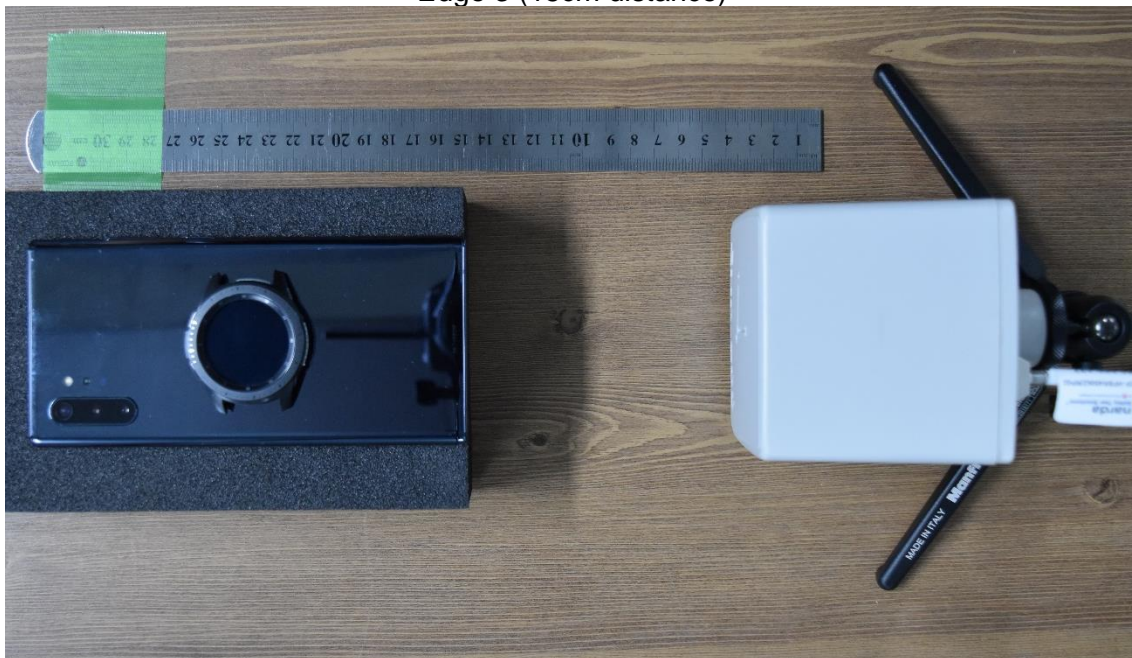

Edge 2 with USB cable (15cm distance)

Configuration 3 & 4
Edge 1 (15cm distance)

Edge 2 (15cm distance)

Edge 3 (15cm distance)

Edge 4 (15cm distance)

Top – charger above client (20cm distance)

Top – charger below client (20cm distance)

Edge 2 with USB cable (15cm distance)

Configuration 5 & 6
Edge 1 (15cm distance)

Edge 2 (15cm distance)

Edge 3 (15cm distance)

Edge 4 (15cm distance)

Top – charger below client (20cm distance)

Edge 2 with USB cable (15cm distance)