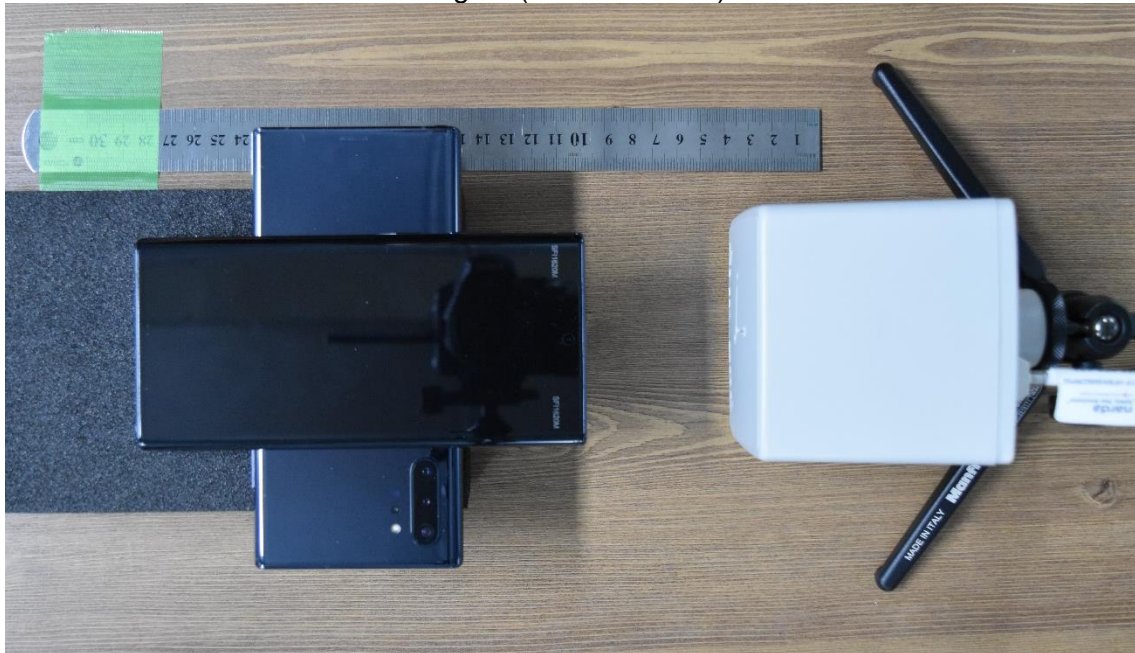

7. SETUP PHOTOS

Configuration 1 & 2

Edge 1 (15cm distance)

Edge 2 (15cm distance)

Edge 3 (15cm distance)

Edge 4 (15cm distance)

Top – charger above client (20cm distance)

Top – charger below client (20cm distance)

Edge 2 with USB cable (15cm distance)

Configuration 3 & 4
Edge 1 (15cm distance)

Edge 2 (15cm distance)

Edge 3 (15cm distance)

Edge 4 (15cm distance)

Top – charger above client (20cm distance)

Top – charger below client (20cm distance)

Edge 2 with USB cable (15cm distance)

Configuration 5 & 6
Edge 1 (15cm distance)

Edge 2 (15cm distance)

Edge 3 (15cm distance)

Edge 4 (15cm distance)

Top – charger below client (20cm distance)

Edge 2 with USB cable (15cm distance)