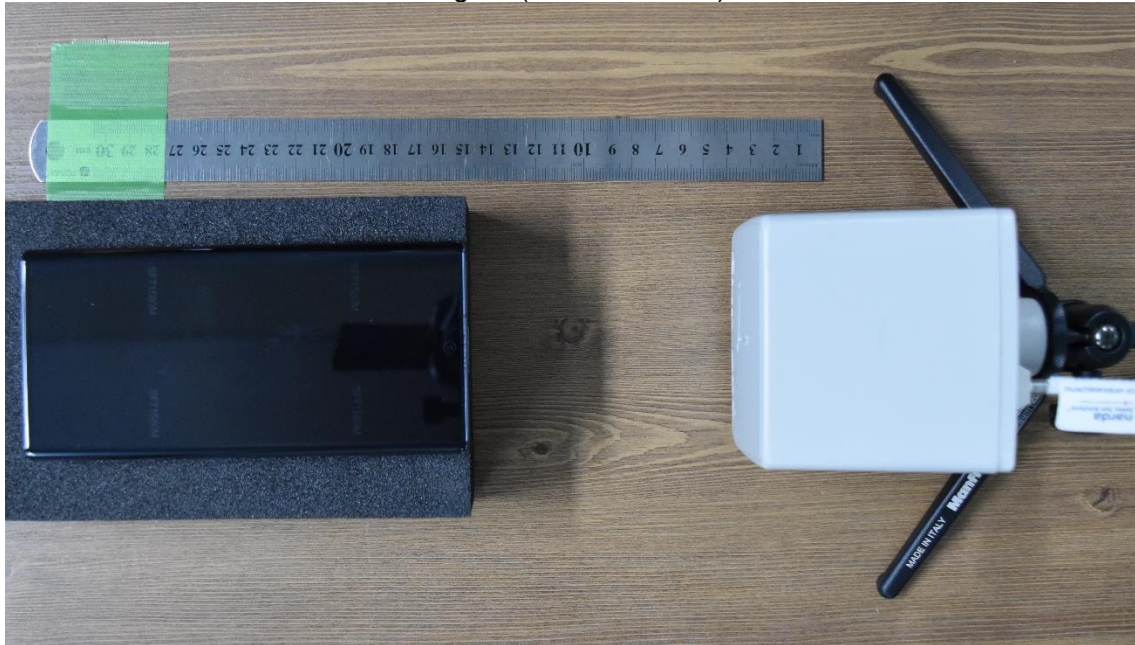

7. SETUP PHOTOS

Configuration 1 & 2

Edge 1 (15cm distance)

Edge 2 (15cm distance)

Edge 3 (15cm distance)

Edge 4 (15cm distance)

Top – charger above client (20cm distance)

Top – charger below client (20cm distance)

Edge 2 with USB cable (15cm distance)

Configuration 3 & 4
Edge 1 (15cm distance)

Edge 2 (15cm distance)

Edge 3 (15cm distance)

Edge 4 (15cm distance)

Top – charger above client (20cm distance)

Top – charger below client (20cm distance)

Edge 2 with USB cable (15cm distance)

Configuration 5 & 6
Edge 1 (15cm distance)

Edge 2 (15cm distance)

Edge 3 (15cm distance)

Edge 4 (15cm distance)

Top – charger below client (20cm distance)

Edge 2 with USB cable (15cm distance)