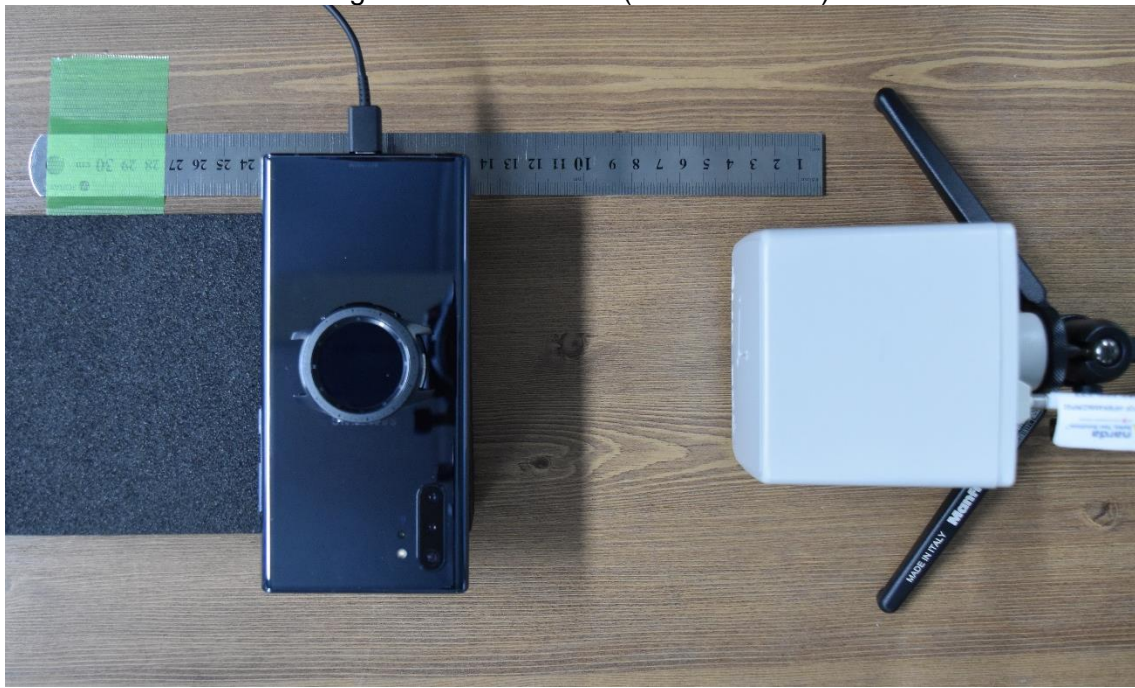

Edge 2 with USB cable (15cm distance)

Configuration 3 & 4
Edge 1 (15cm distance)

Edge 2 (15cm distance)

Edge 3 (15cm distance)

Edge 4 (15cm distance)

Top – charger above client (20cm distance)

Top – charger below client (20cm distance)

Edge 2 with USB cable (15cm distance)

Configuration 5 & 6
Edge 1 (15cm distance)

Edge 2 (15cm distance)

Edge 3 (15cm distance)

Edge 4 (15cm distance)

Top – charger below client (20cm distance)

Edge 2 with USB cable (15cm distance)