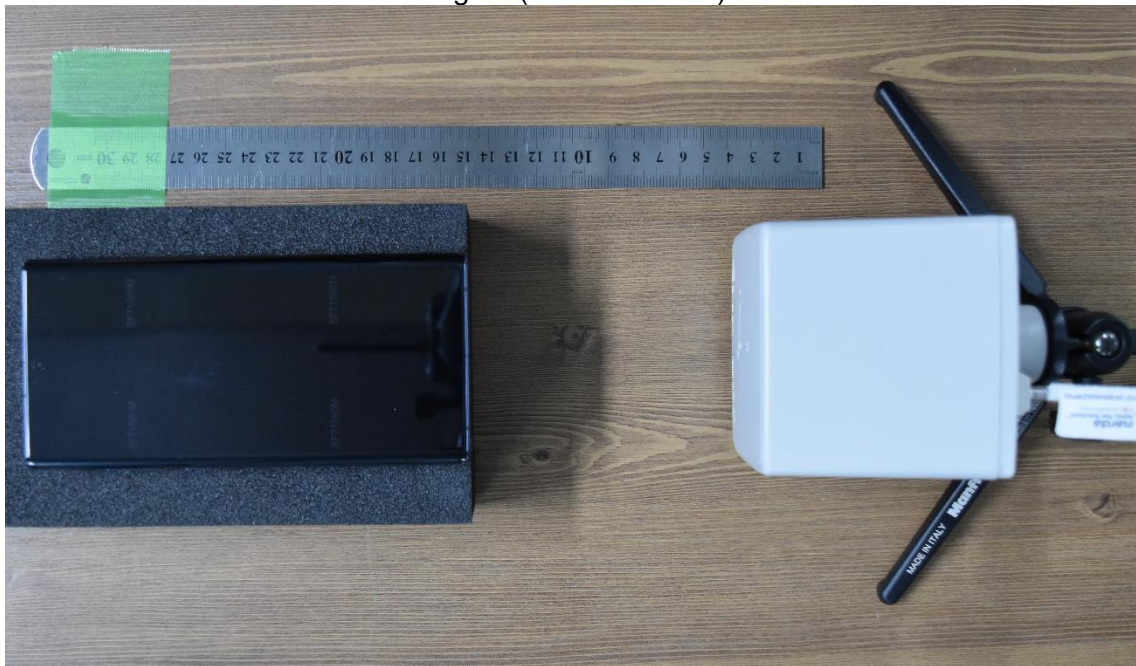

7. SETUP PHOTOS

Configuration 1 & 2

Edge 1 (15cm distance)

Edge 2 (15cm distance)

Edge 3 (15cm distance)

Edge 4 (15cm distance)

Top – charger above client (20cm distance)

Top – charger below client (20cm distance)

Edge 2 with USB cable (15cm distance)

Configuration 3 & 4
Edge 1 (15cm distance)

Edge 2 (15cm distance)

Edge 3 (15cm distance)

Edge 4 (15cm distance)

Top – charger above client (20cm distance)

Top – charger below client (20cm distance)

Edge 2 with USB cable (15cm distance)

Configuration 5 & 6
Edge 1 (15cm distance)

Edge 2 (15cm distance)

Edge 3 (15cm distance)

Edge 4 (15cm distance)

Top – charger below client (20cm distance)

Edge 2 with USB cable (15cm distance)