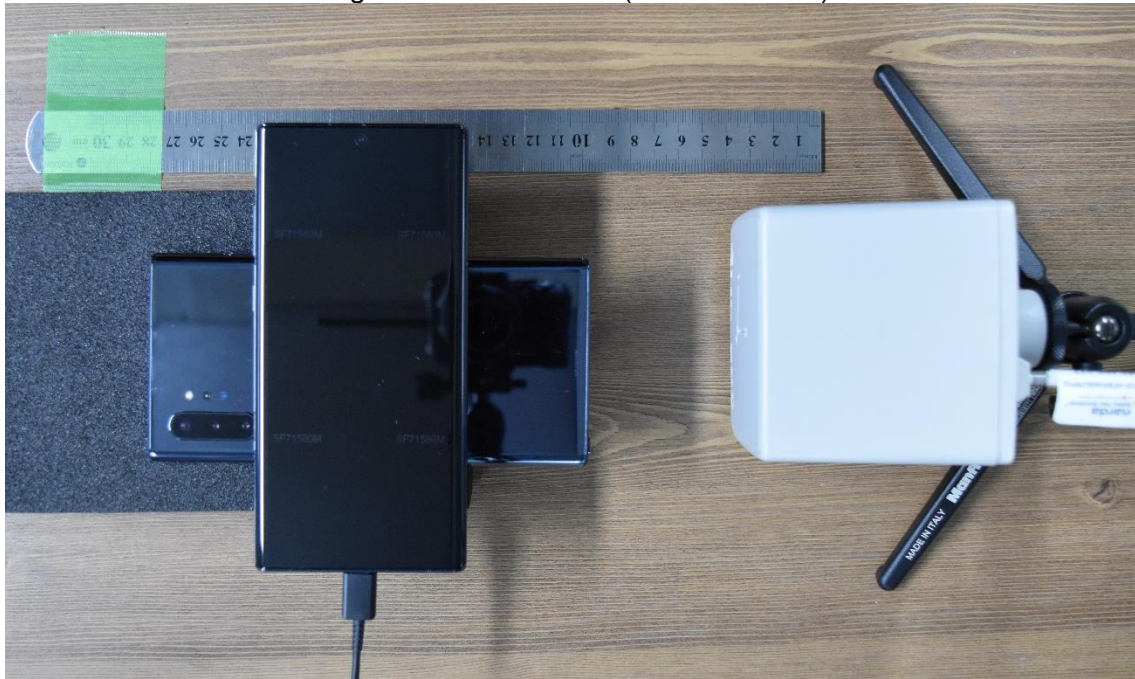

Edge 2 with USB cable (15cm distance)

Configuration 3 & 4
Edge 1 (15cm distance)

Edge 2 (15cm distance)

Edge 3 (15cm distance)

Edge 4 (15cm distance)

Top – charger above client (20cm distance)

Top – charger below client (20cm distance)

Edge 2 with USB cable (15cm distance)

Configuration 5 & 6
Edge 1 (15cm distance)

Edge 2 (15cm distance)

Edge 3 (15cm distance)

Edge 4 (15cm distance)

Top – charger below client (20cm distance)

Edge 2 with USB cable (15cm distance)