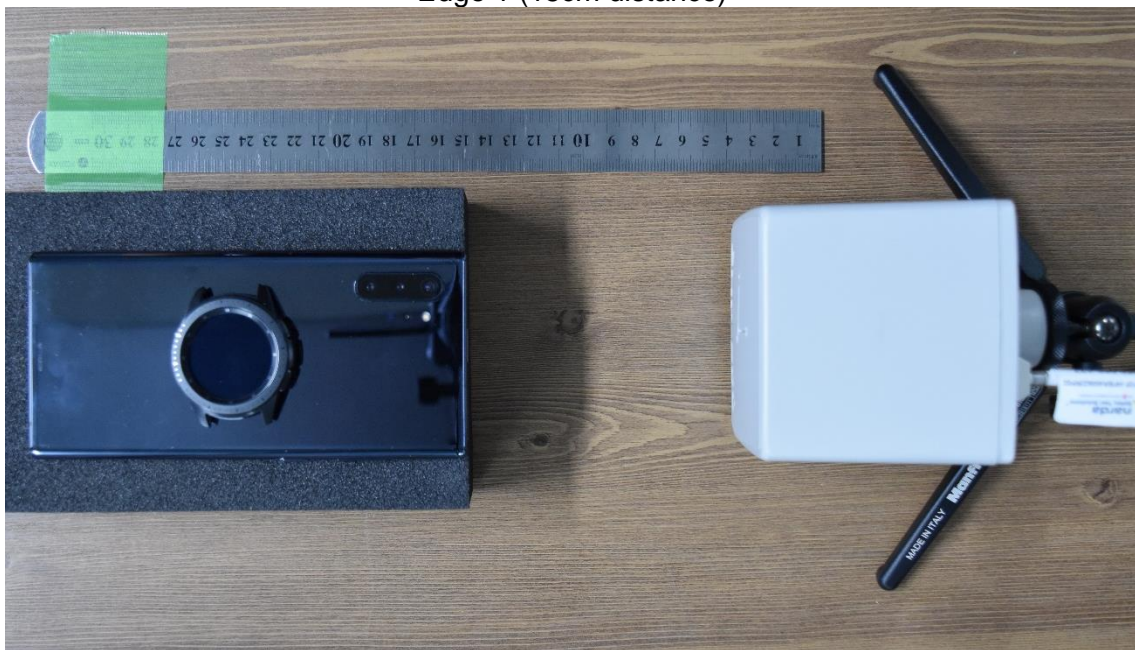

Edge 2 with USB cable (15cm distance)

Configuration 3 & 4
Edge 1 (15cm distance)

Edge 2 (15cm distance)

Edge 3 (15cm distance)

Edge 4 (15cm distance)

Top – charger above client (20cm distance)

Top – charger below client (20cm distance)

Edge 2 with USB cable (15cm distance)

Configuration 5 & 6
Edge 1 (15cm distance)

Edge 2 (15cm distance)

Edge 3 (15cm distance)

Edge 4 (15cm distance)

Top – charger below client (20cm distance)

Edge 2 with USB cable (15cm distance)