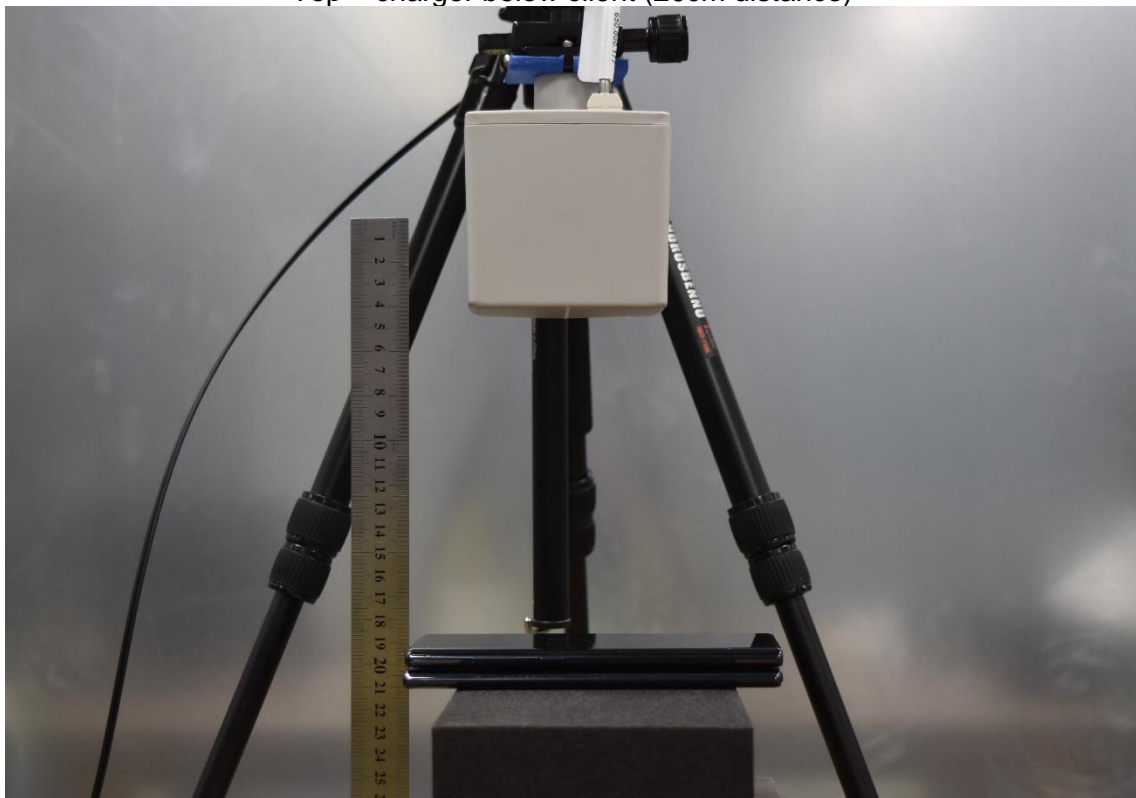

7. SETUP PHOTOS

Configuration 1 & 2

Edge 1 (15cm distance)

Edge 2 (15cm distance)

Edge 3 (15cm distance)

Edge 4 (15cm distance)

Top – charger above client (20cm distance)

Top – charger below client (20cm distance)

Edge 2 with USB cable (15cm distance)

Configuration 3 & 4
Edge 1 (15cm distance)

Edge 2 (15cm distance)

Edge 3 (15cm distance)

Edge 4 (15cm distance)

Top – charger above client (20cm distance)

Top – charger below client (20cm distance)

Edge 2 with USB cable (15cm distance)

Configuration 5 & 6
Edge 1 (15cm distance)

Edge 2 (15cm distance)

Edge 3 (15cm distance)

Edge 4 (15cm distance)

Top – charger below client (20cm distance)

Edge 2 with USB cable (15cm distance)