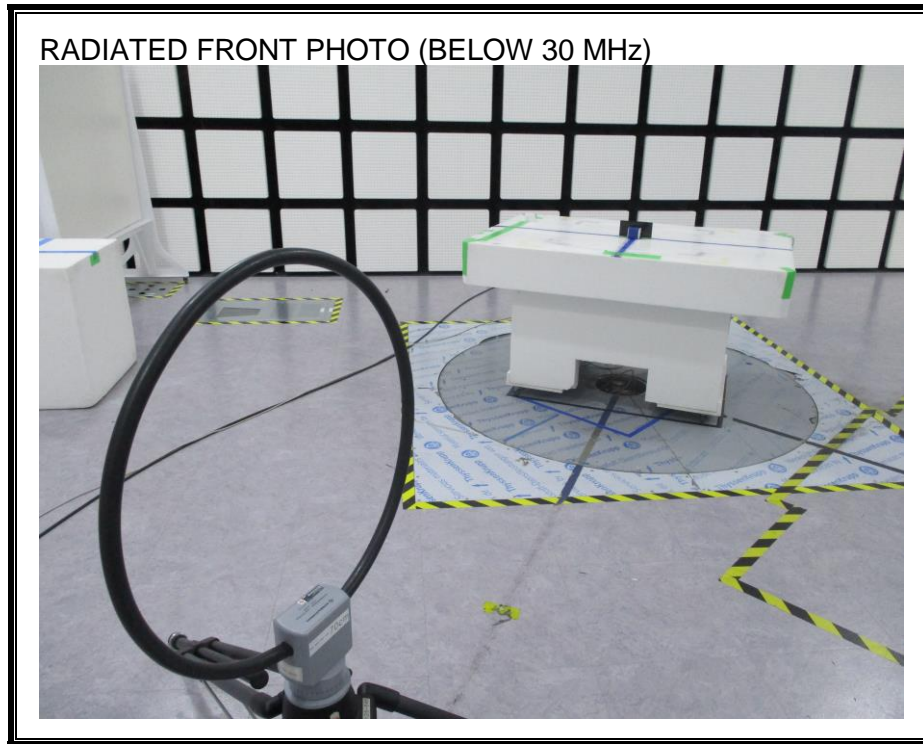

### RADIATED RF MEASUREMENT SETUP (BELOW 30 MHz / Face On Test mode 3/9)

**RADIATED RF MEASUREMENT SETUP (BELOW 30 MHz / Face Off)**

**RADIATED RF MEASUREMENT SETUP (BELOW 30 MHz / Face On Test mode 7)**

**RADIATED RF MEASUREMENT SETUP (BELOW 30 MHz / Face Off)**

**RADIATED RF MEASUREMENT SETUP FOR PORTABLE CONFIGURATION**

**POWERLINE CONDUCTED EMISSIONS MEASUREMENT SETUP(Test mode 3/9)**

**POWERLINE CONDUCTED EMISSIONS MEASUREMENT SETUP(Test mode 7)**