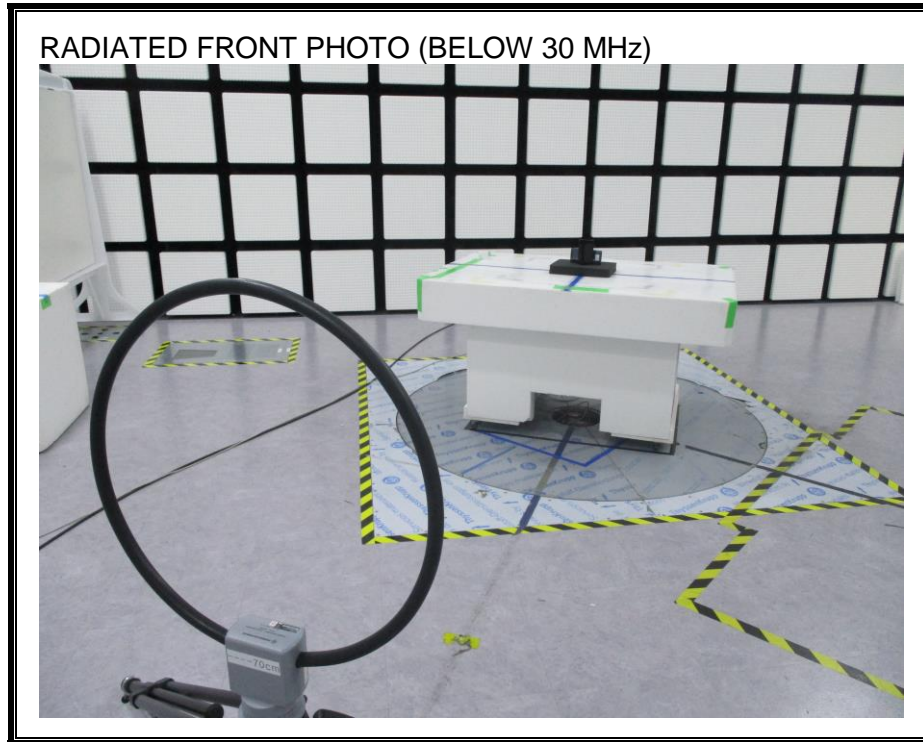

### RADIATED RF MEASUREMENT SETUP (BELOW 30 MHz / Face On Test mode 3/9)

**RADIATED RF MEASUREMENT SETUP (BELOW 30 MHz / Face Off)**

**RADIATED RF MEASUREMENT SETUP (BELOW 30 MHz / Face On Test mode 7)**