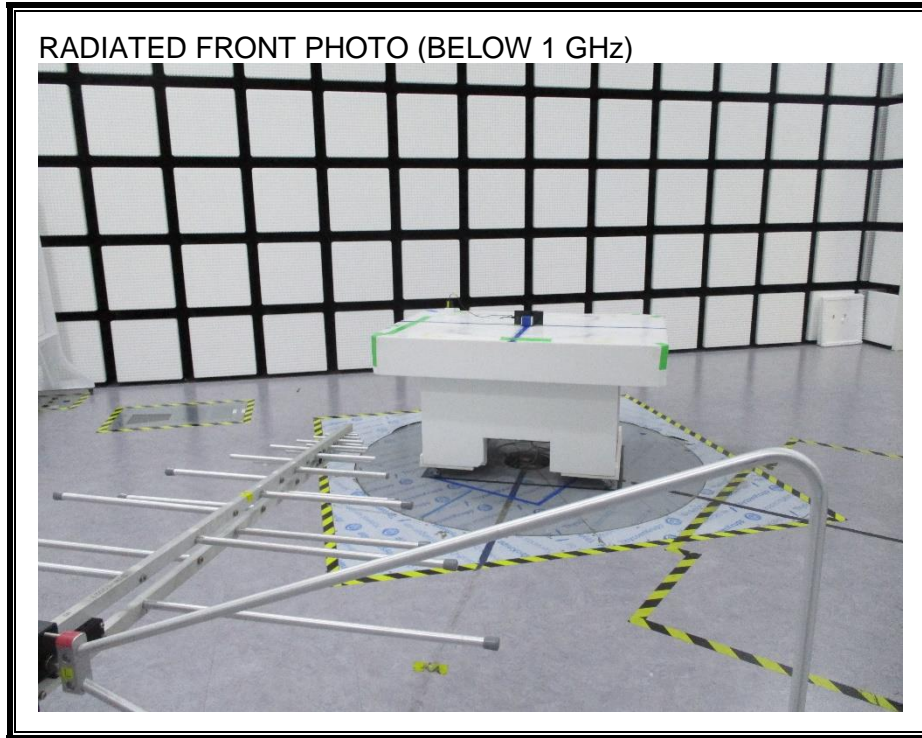

9. SETUP PHOTOS

ANTENNA PORT CONDUCTED RF MEASUREMENT SETUP

RADIATED RF MEASUREMENT SETUP (BELOW 1 GHz)

RADIATED RF MEASUREMENT SETUP (ABOVE 1 GHz)

RADIATED RF MEASUREMENT SETUP FOR PORTABLE CONFIGURATION

POWERLINE CONDUCTED EMISSIONS MEASUREMENT SETUP

END OF REPORT