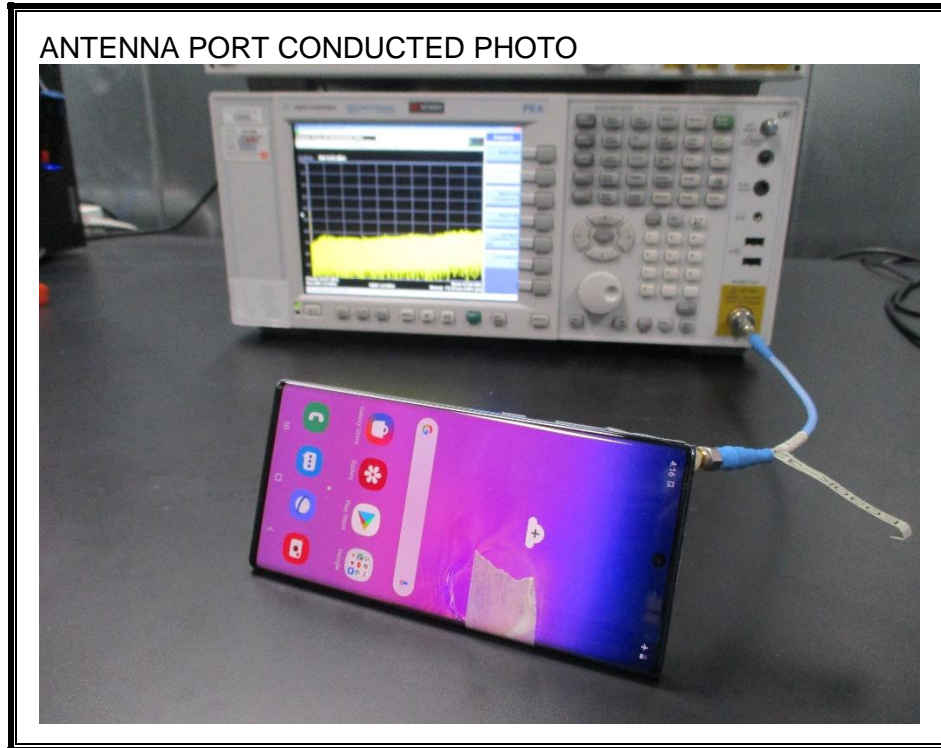

9. SETUP PHOTOS

ANTENNA PORT CONDUCTED RF MEASUREMENT SETUP

RADIATED RF MEASUREMENT SETUP (BELOW 1 GHz)

RADIATED RF MEASUREMENT SETUP (ABOVE 1 GHz)

RADIATED RF MEASUREMENT SETUP FOR PORTABLE CONFIGURATION

POWERLINE CONDUCTED EMISSIONS MEASUREMENT SETUP

END OF REPORT