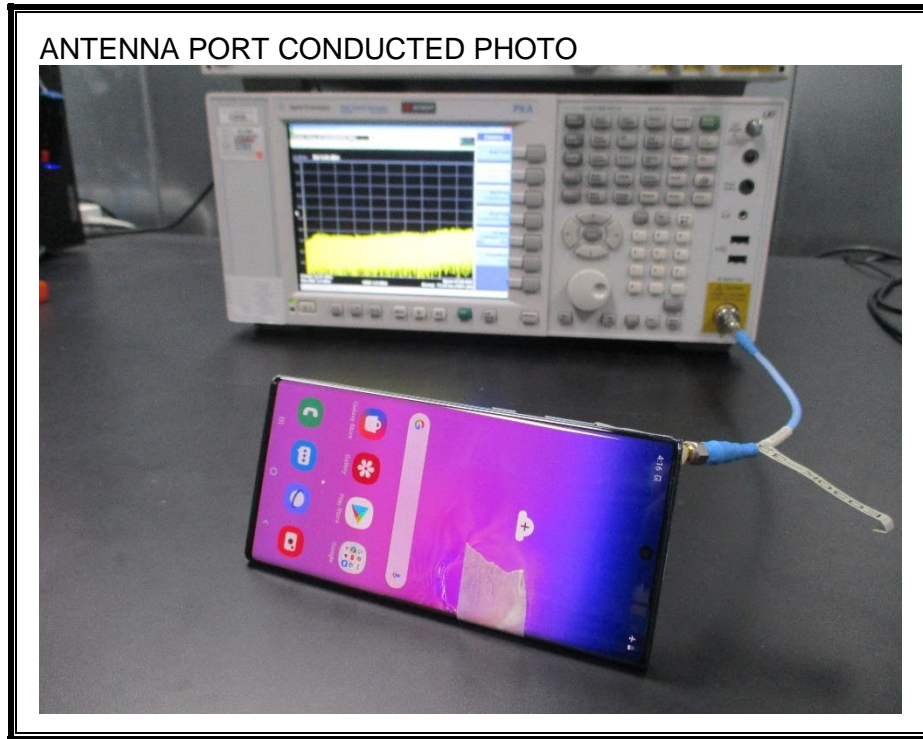

13. SETUP PHOTOS

ANTENNA PORT CONDUCTED RF MEASUREMENT SETUP

RADIATED RF MEASUREMENT SETUP (BELOW 1 GHz X)

RADIATED RF MEASUREMENT SETUP (BELOW 1 GHz Y)

RADIATED RF MEASUREMENT SETUP (ABOVE 1 GHz X)

RADIATED RF MEASUREMENT SETUP (ABOVE 1 GHz Y)

RADIATED RF MEASUREMENT SETUP FOR PORTABLE CONFIGURATION

POWERLINE CONDUCTED EMISSIONS MEASUREMENT SETUP

END OF REPORT