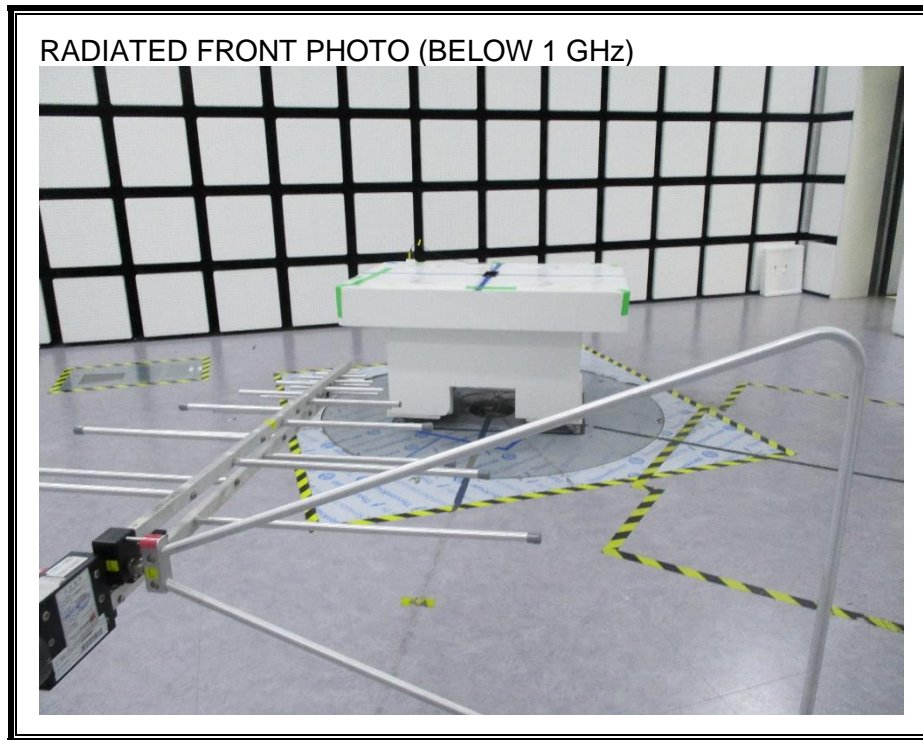

13. SETUP PHOTOS

ANTENNA PORT CONDUCTED RF MEASUREMENT SETUP

RADIATED RF MEASUREMENT SETUP (BELOW 1 GHz X)

RADIATED RF MEASUREMENT SETUP (BELOW 1 GHz Y)

RADIATED RF MEASUREMENT SETUP (ABOVE 1 GHz X)

RADIATED RF MEASUREMENT SETUP (ABOVE 1 GHz Y)

RADIATED RF MEASUREMENT SETUP FOR PORTABLE CONFIGURATION

POWERLINE CONDUCTED EMISSIONS MEASUREMENT SETUP

END OF REPORT