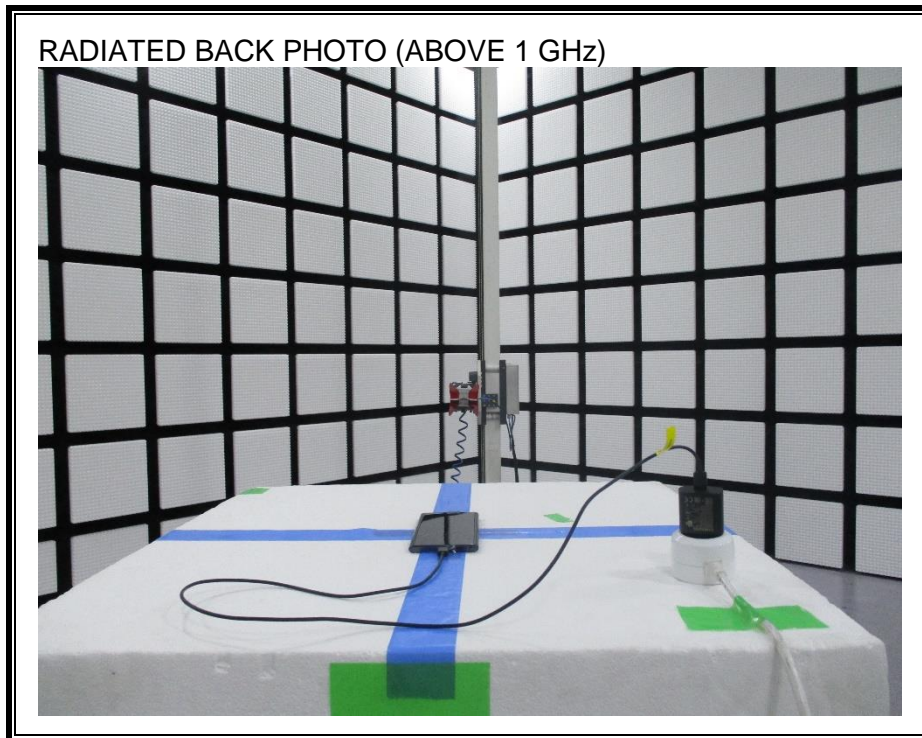

13. SETUP PHOTOS

ANTENNA PORT CONDUCTED RF MEASUREMENT SETUP

RADIATED RF MEASUREMENT SETUP (BELOW 1 GHz X)

RADIATED RF MEASUREMENT SETUP (BELOW 1 GHz Y)

RADIATED RF MEASUREMENT SETUP (ABOVE 1 GHz X)

RADIATED RF MEASUREMENT SETUP (ABOVE 1 GHz Y)

RADIATED RF MEASUREMENT SETUP FOR PORTABLE CONFIGURATION

POWERLINE CONDUCTED EMISSIONS MEASUREMENT SETUP

END OF REPORT