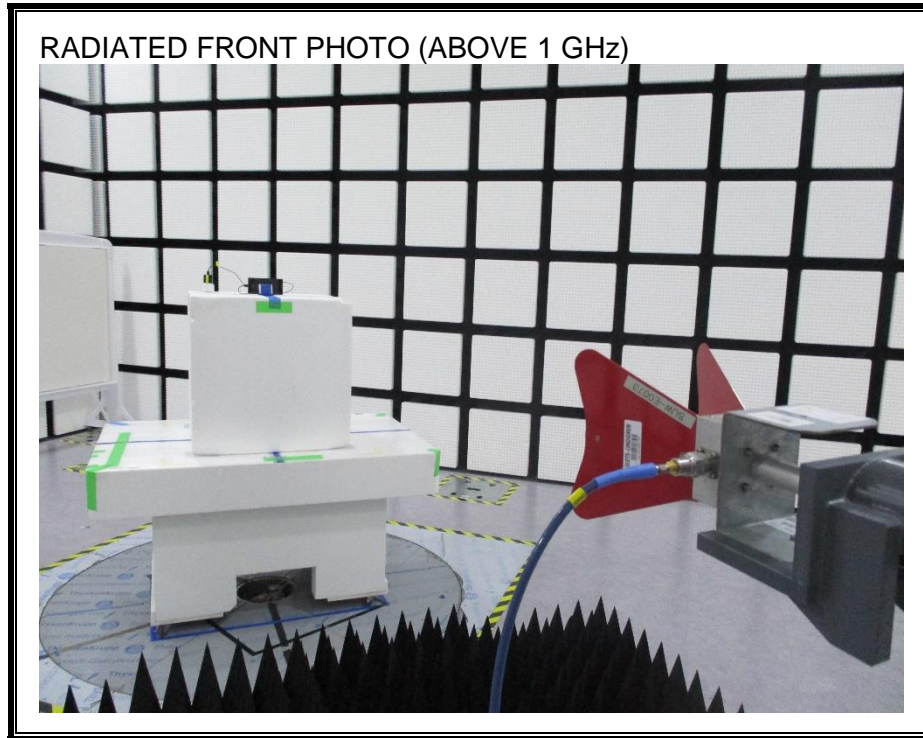

13. SETUP PHOTOS

ANTENNA PORT CONDUCTED RF MEASUREMENT SETUP

RADIATED RF MEASUREMENT SETUP (BELOW 1 GHz X)

RADIATED RF MEASUREMENT SETUP (BELOW 1 GHz Y)

RADIATED RF MEASUREMENT SETUP (ABOVE 1 GHz X)

RADIATED RF MEASUREMENT SETUP (ABOVE 1 GHz Y)

RADIATED RF MEASUREMENT SETUP FOR PORTABLE CONFIGURATION

POWERLINE CONDUCTED EMISSIONS MEASUREMENT SETUP

END OF REPORT