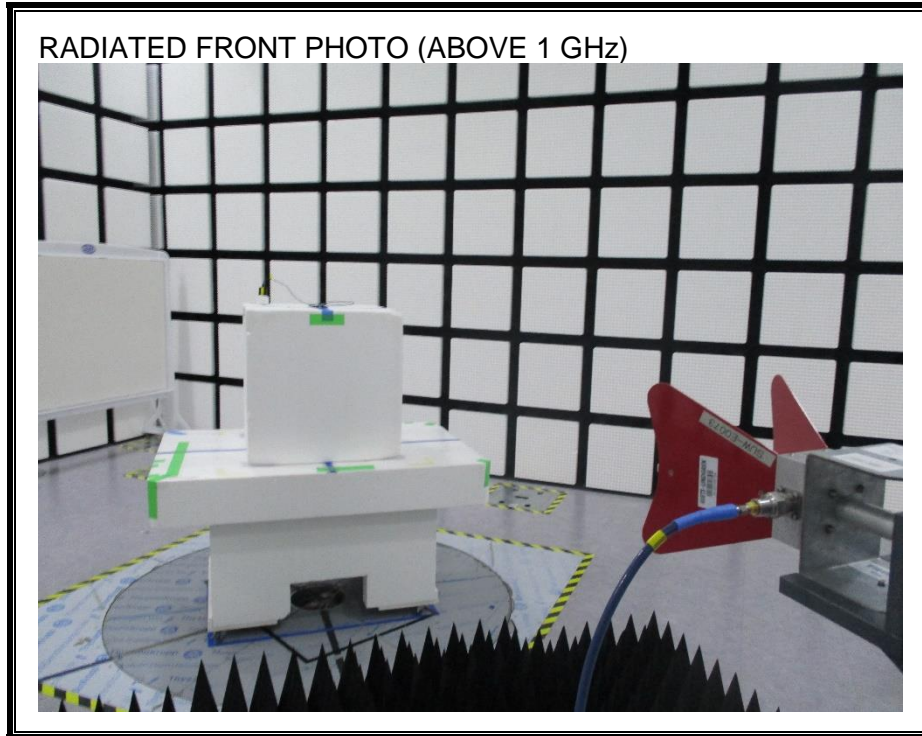

13. SETUP PHOTOS

ANTENNA PORT CONDUCTED RF MEASUREMENT SETUP

RADIATED RF MEASUREMENT SETUP (BELOW 1 GHz X)

RADIATED RF MEASUREMENT SETUP (BELOW 1 GHz Y)

RADIATED RF MEASUREMENT SETUP (ABOVE 1 GHz X)

RADIATED RF MEASUREMENT SETUP (ABOVE 1 GHz Y)

RADIATED RF MEASUREMENT SETUP FOR PORTABLE CONFIGURATION

POWERLINE CONDUCTED EMISSIONS MEASUREMENT SETUP

END OF REPORT