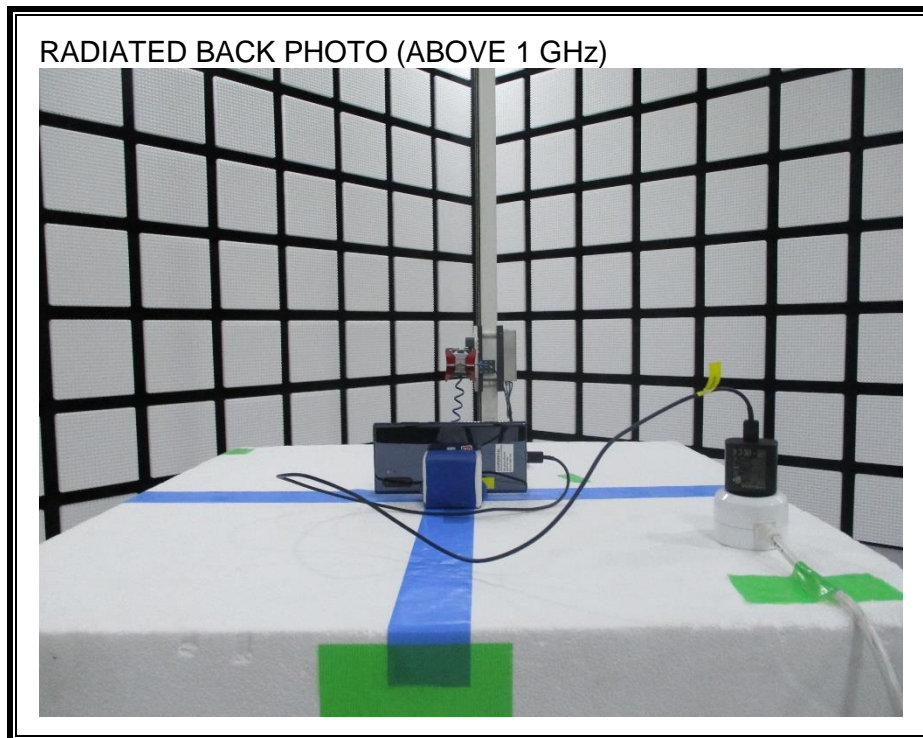

13. SETUP PHOTOS

ANTENNA PORT CONDUCTED RF MEASUREMENT SETUP

RADIATED RF MEASUREMENT SETUP (BELOW 1 GHz X)

RADIATED RF MEASUREMENT SETUP (BELOW 1 GHz Y)

RADIATED RF MEASUREMENT SETUP (ABOVE 1 GHz X)

RADIATED RF MEASUREMENT SETUP (ABOVE 1 GHz Y)

RADIATED RF MEASUREMENT SETUP FOR PORTABLE CONFIGURATION

POWERLINE CONDUCTED EMISSIONS MEASUREMENT SETUP

END OF REPORT