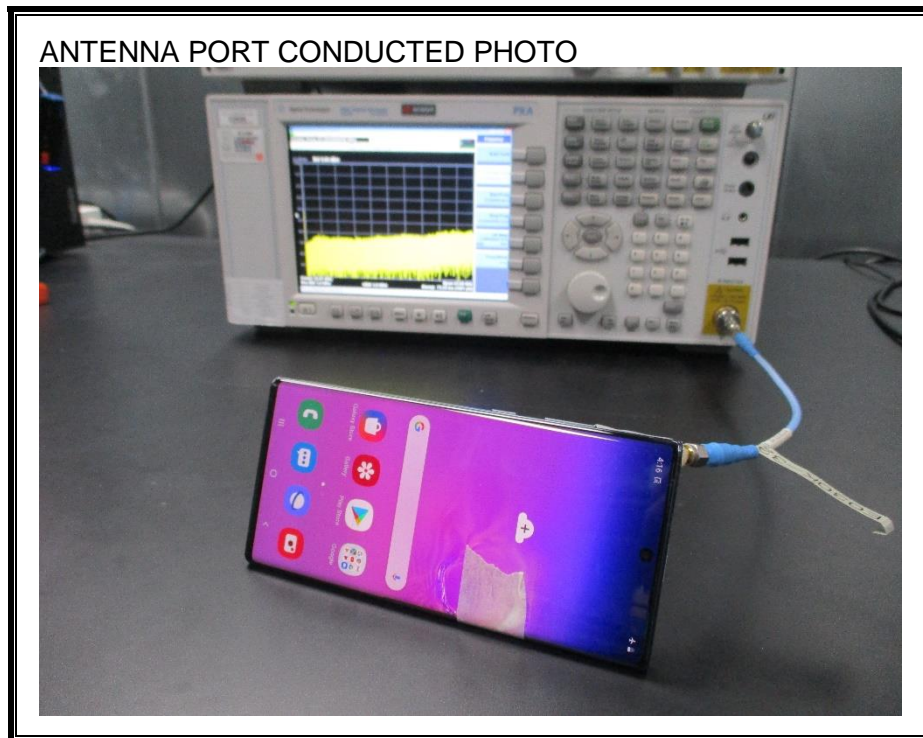

13. SETUP PHOTOS

ANTENNA PORT CONDUCTED RF MEASUREMENT SETUP

RADIATED RF MEASUREMENT SETUP (BELOW 1 GHz)

RADIATED RF MEASUREMENT SETUP (ABOVE 1 GHz)

RADIATED RF MEASUREMENT SETUP FOR PORTABLE CONFIGURATION

POWERLINE CONDUCTED EMISSIONS MEASUREMENT SETUP

END OF REPORT