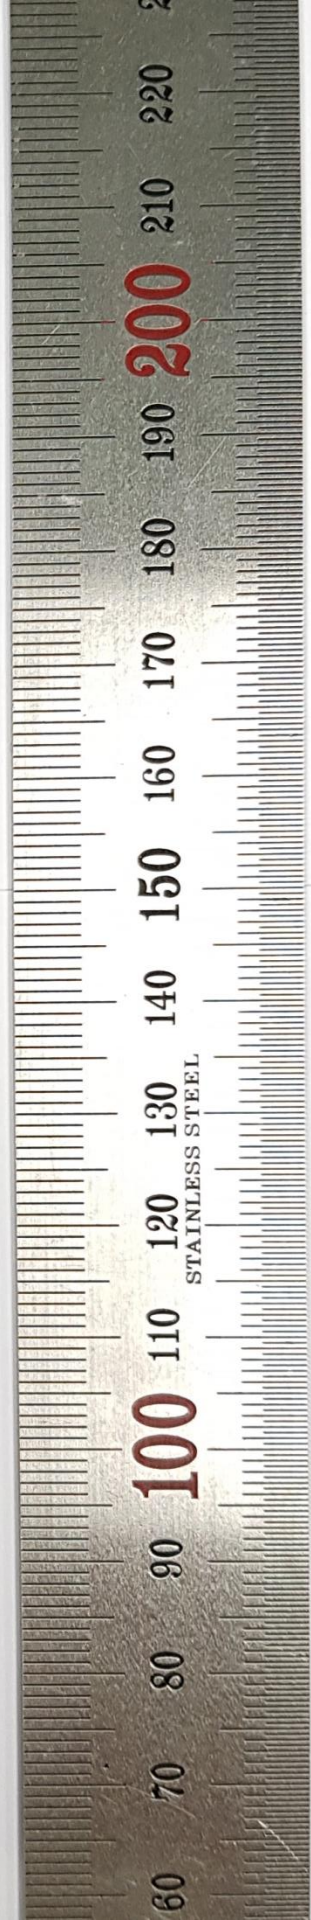

A3LSMN960KOR

External Photo

FCC ID: A3LSMN960KOR

Model: SM-N960N

Date: July 11th, 2018

RET1247M

RET1247M

RET1247M

RET1247M

200

100

STAINLESS STEEL

SAMSUNG

R511247M

80 90 100 110 120 130 140 150 160 170 180 190 200 210 220

STAINLESS STEEL

120

130

140

150

160

170

180

STAINLESS STEEL

100

STAINLESS STEEL

130 140 150 160 170 180 190 **200** 210 220 230

STEEL

100

STAINLESS STEEL