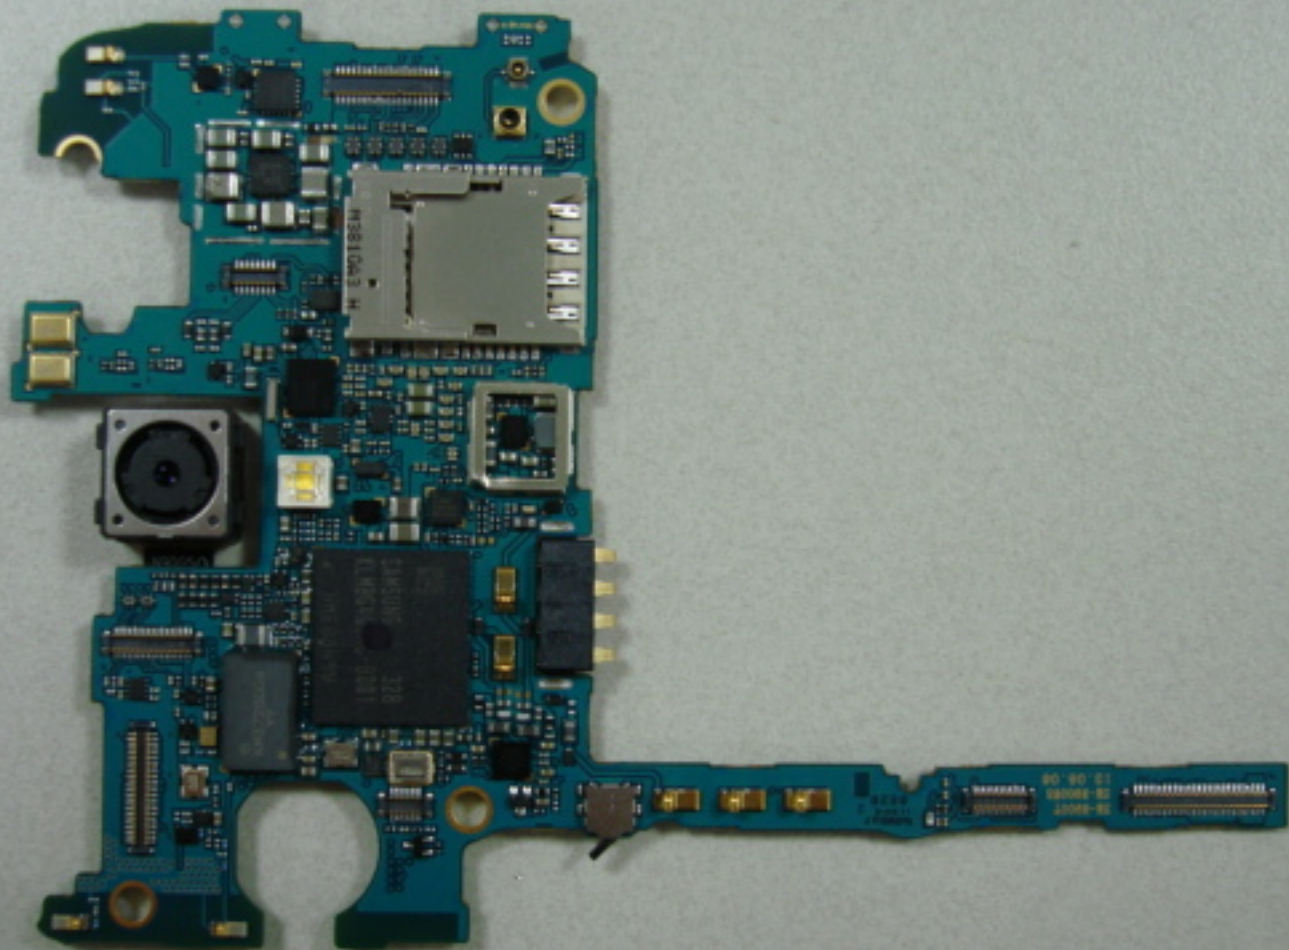

MOBILE
IC
FOR INFORMATION CALL 1-800-456-4646
FCC ID
MADE IN CHINA

MODEL: 1077405007987
IC: 1077405007987
FOR INFORMATION CALL 1-800-456-4646
FCC ID: R11D011M58D
MADE IN CHINA

IMEI: 3577405007987
S/N: R11D011M58D
8308
13.08

N900A-31-2

AT