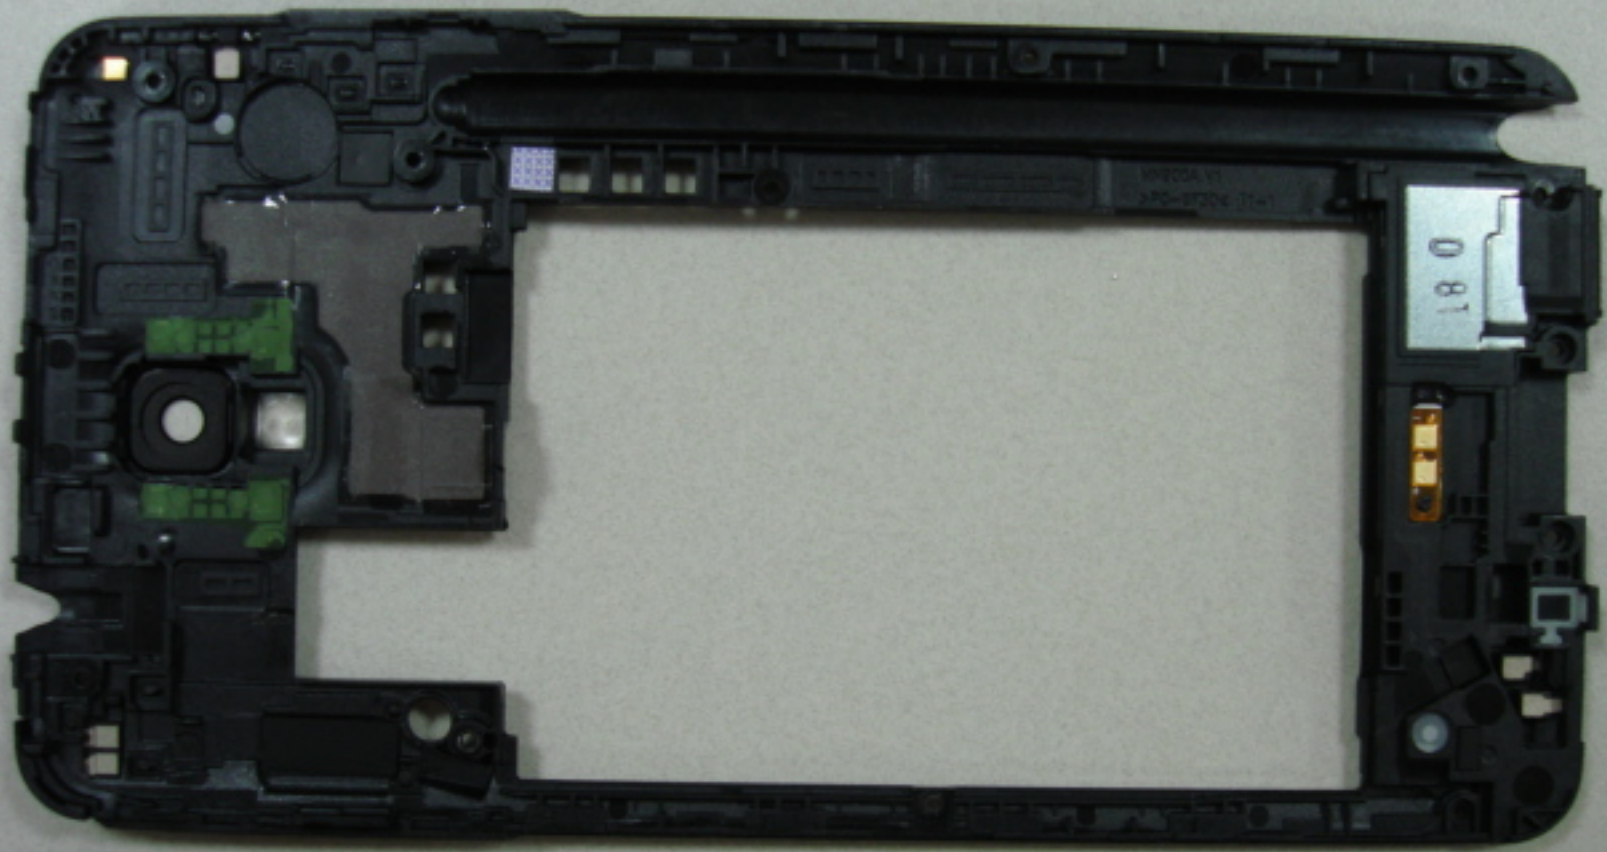

MOBILE
IC
FOR INFORMATION CALL 1-800-456-4646
FCC ID
MADE IN CHINA

MODEL: 1077405007987
IC: 1077405007987
FOR INFORMATION CALL 1-800-456-4646
FCC ID: R11D011M58D
MADE IN CHINA

IMEI: 3577405007987
S/N: R11D011M58D
8308
13.08

N900A-31-2

AT