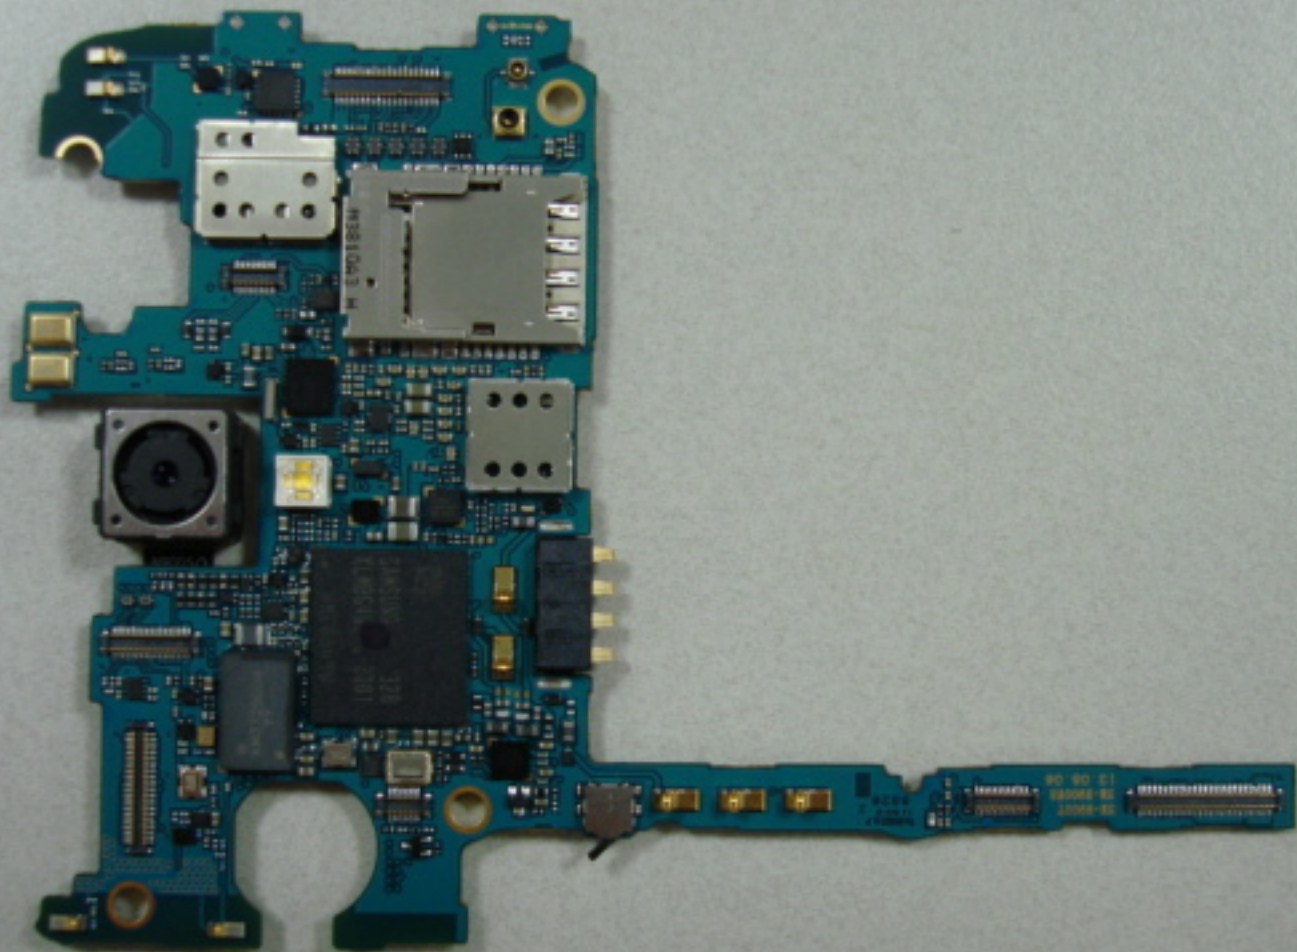

MOBILE
IC
FOR INFORMATION CALL 1-800-456-4646
FCC ID
MADE IN CHINA

MODEL: 1077405007987
IC: 1077405007987
FOR INFORMATION CALL 1-800-456-4646
FCC ID: R11D011M58D
MADE IN CHINA

IMEI: 3577405007987
S/N: R11D011M58D
8308
13.08

N900A-31-2

AT