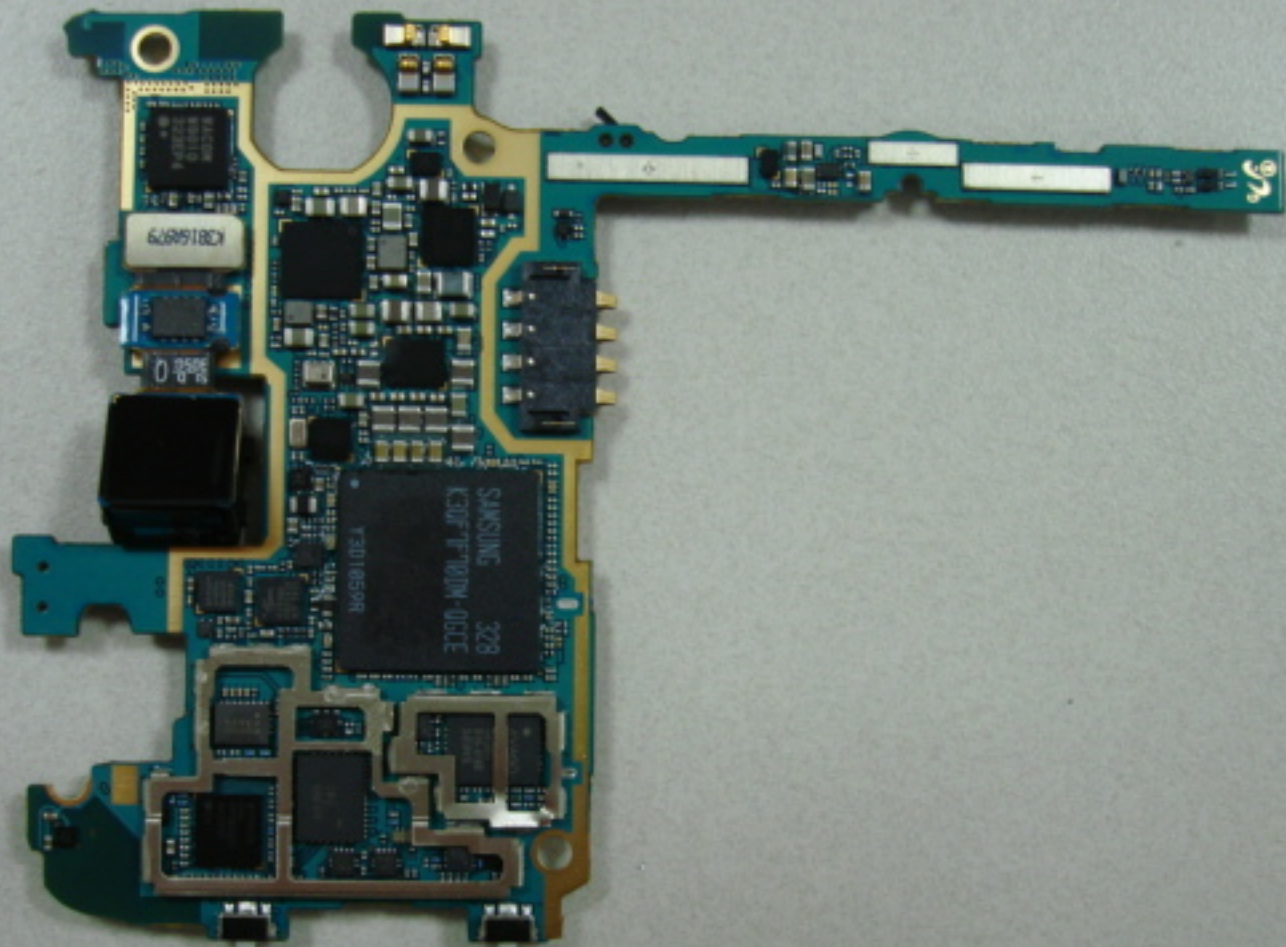

MOBILE
IC
FOR INFORMATION CALL 1-800-456-4646
FCC ID
MADE IN CHINA

MODEL: 1077405007987
IC: 1077405007987
FOR INFORMATION CALL 1-800-456-4646
FCC ID: R11D011M58D
MADE IN CHINA

IMEI: 3577405007987
S/N: R11D011M58D
8308
13.08

N900A-31-2

AT