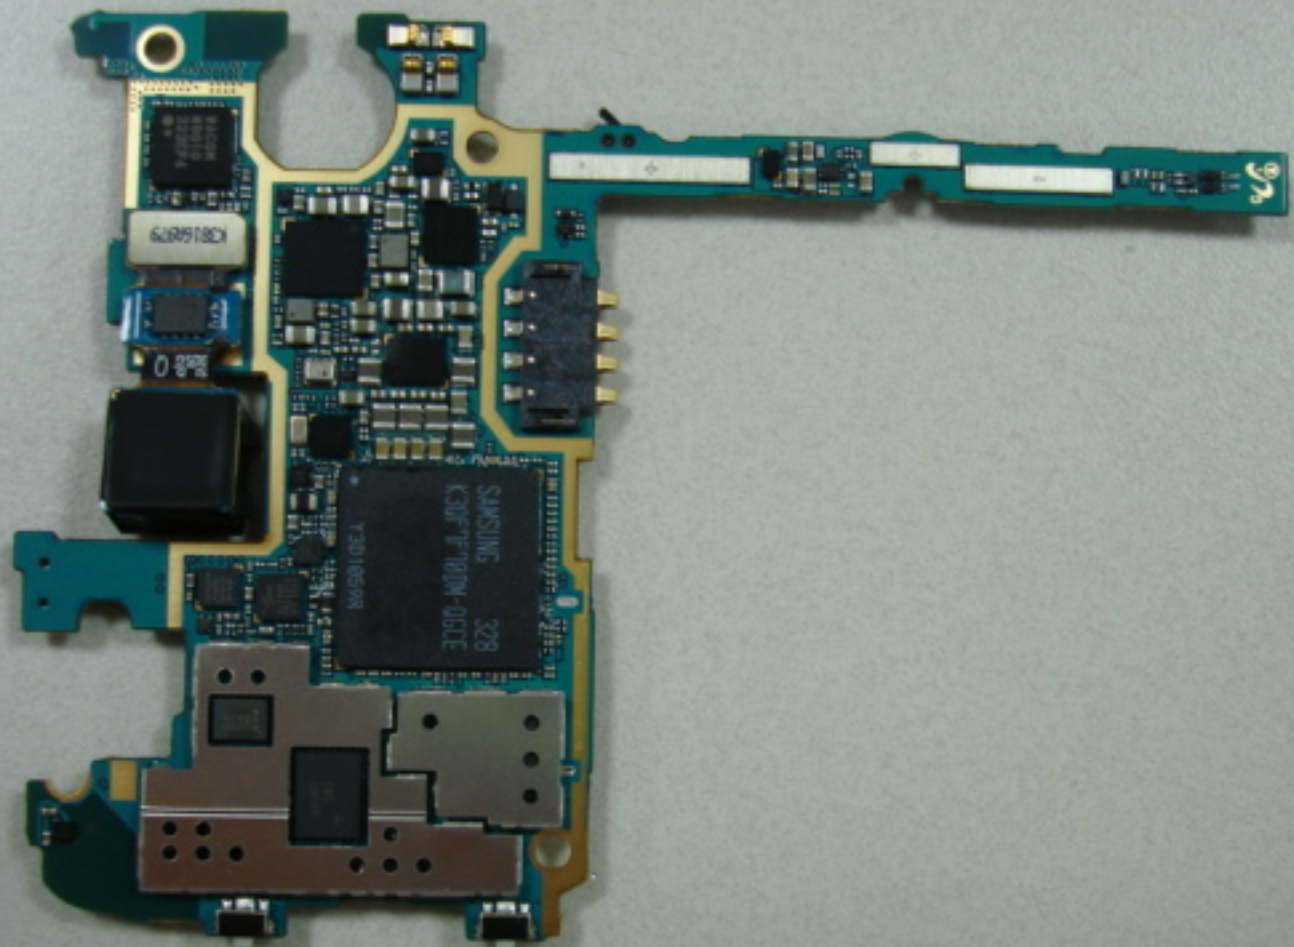

MOBILE
IC
FOR INFORMATION CALL 1-800-456-4646
FCC ID
MADE IN CHINA

MODEL: 1077405007987
IC: 1077405007987
FOR INFORMATION CALL 1-800-456-4646
FCC ID: R11D011M58D
MADE IN CHINA

IMEI: 3577405007987
S/N: R11D011M58D
8308
13.08

N900A-31-2

AT