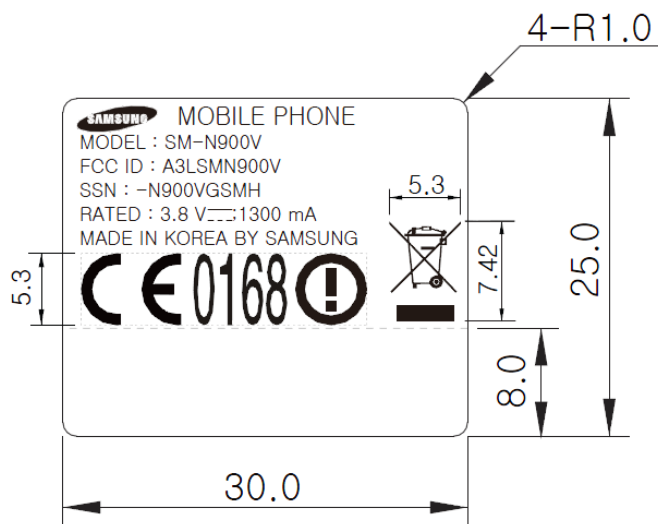

**Label and Location**

Samsung Model:  
FCC ID:

SM-N900V  
A3LSMN900V

**Label:**

**Location:**

Label is placed inside of the battery compartment.