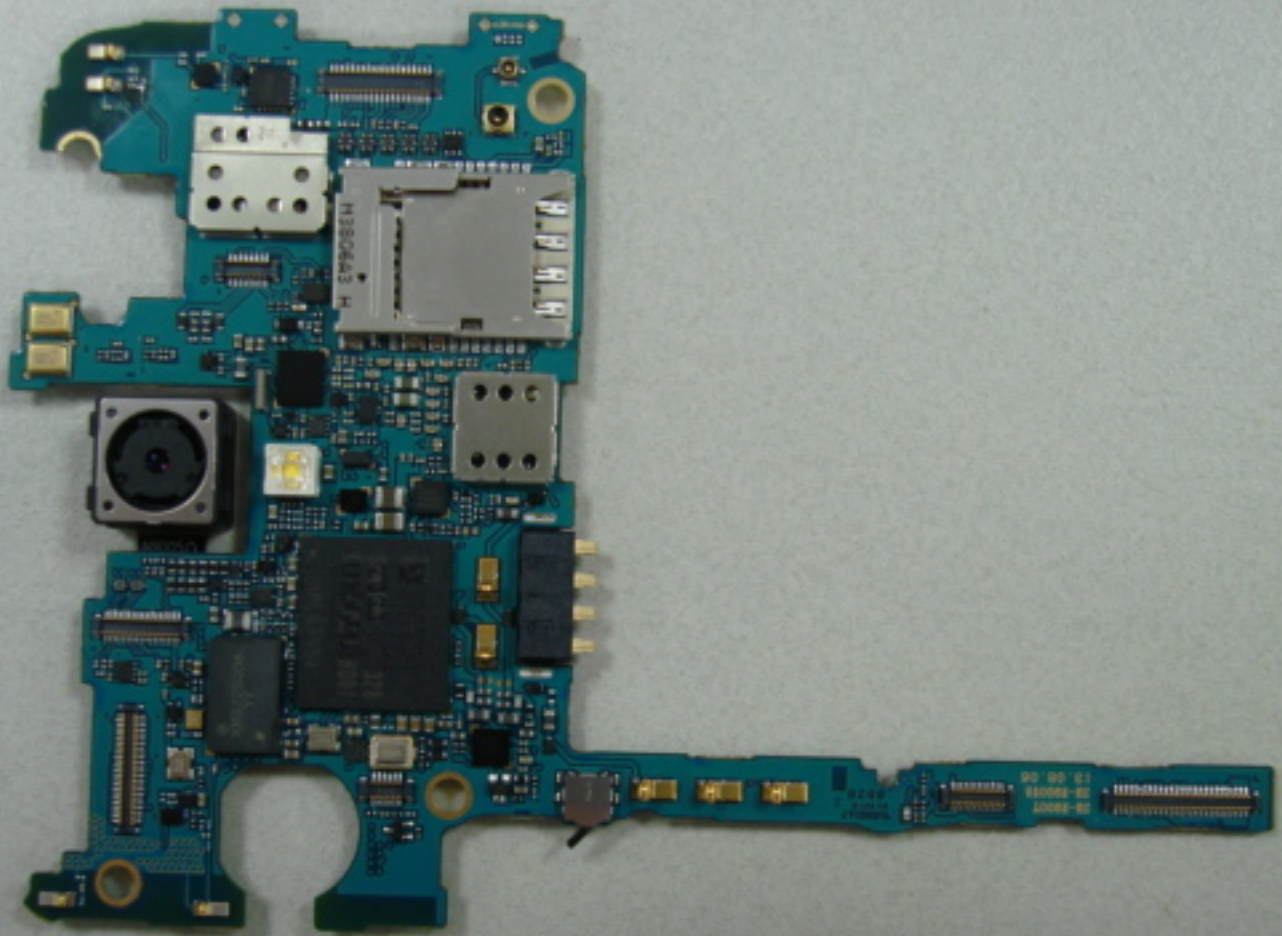

BC

IMEI: 357180C280117 8308

S/N: R312814003P 13.08

MADE IN KOREA

TMO

FL006N-WG

SAMSUNG 328
K30F720M-06CE

12000 51-2

11

SM-N900T
>PC-GF30<#1-2

TM CR