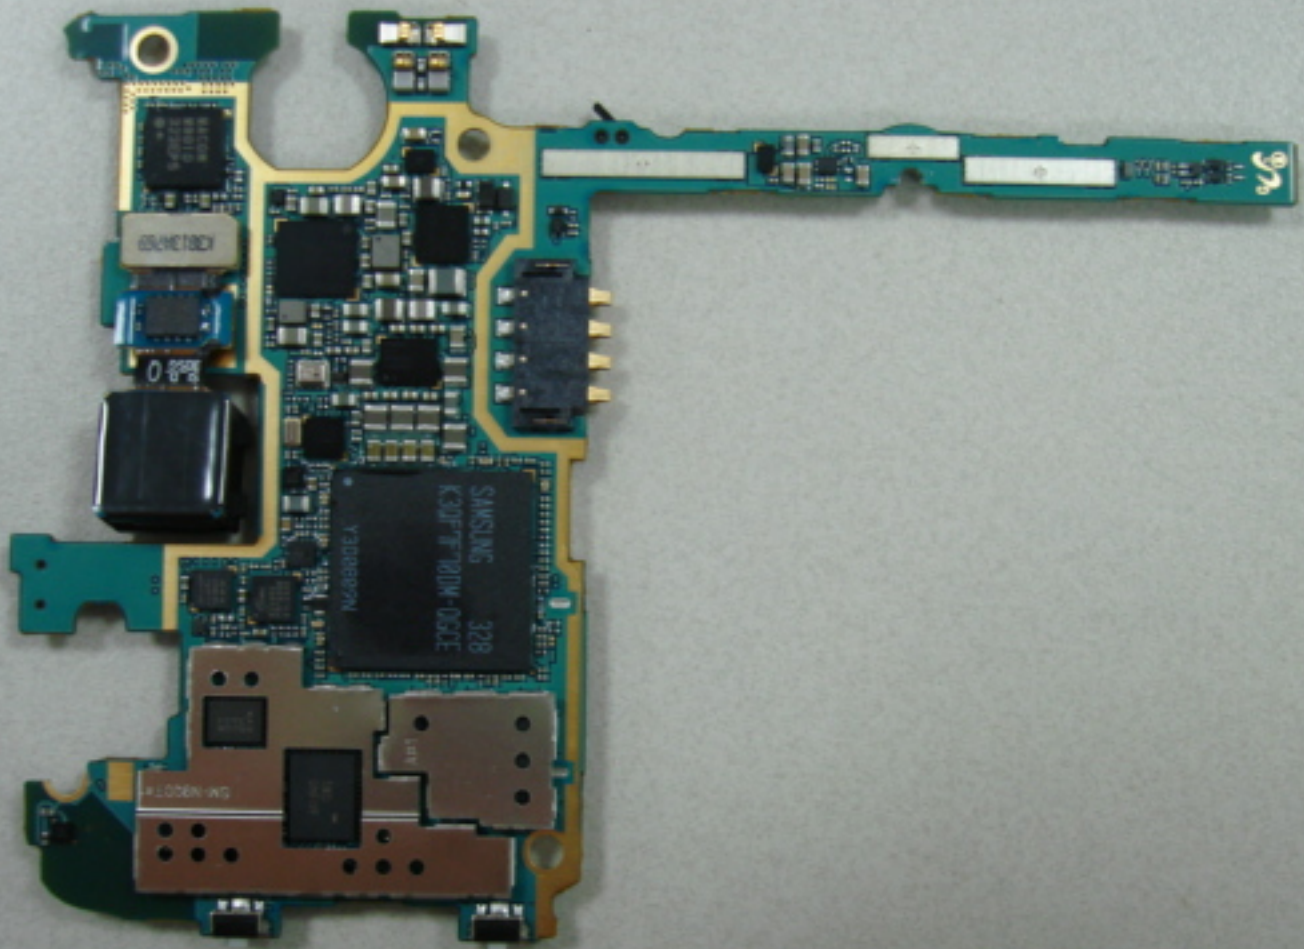

BC

IMEI: 357180C280117 8308

S/N: R312814003P 13.08

MADE IN KOREA

TMO

FL006N-WG

SAMSUNG 328
K30F720M-06CE

12000 51-2

11

SM-N900T
>PC-GF30<#1-2

TM CR