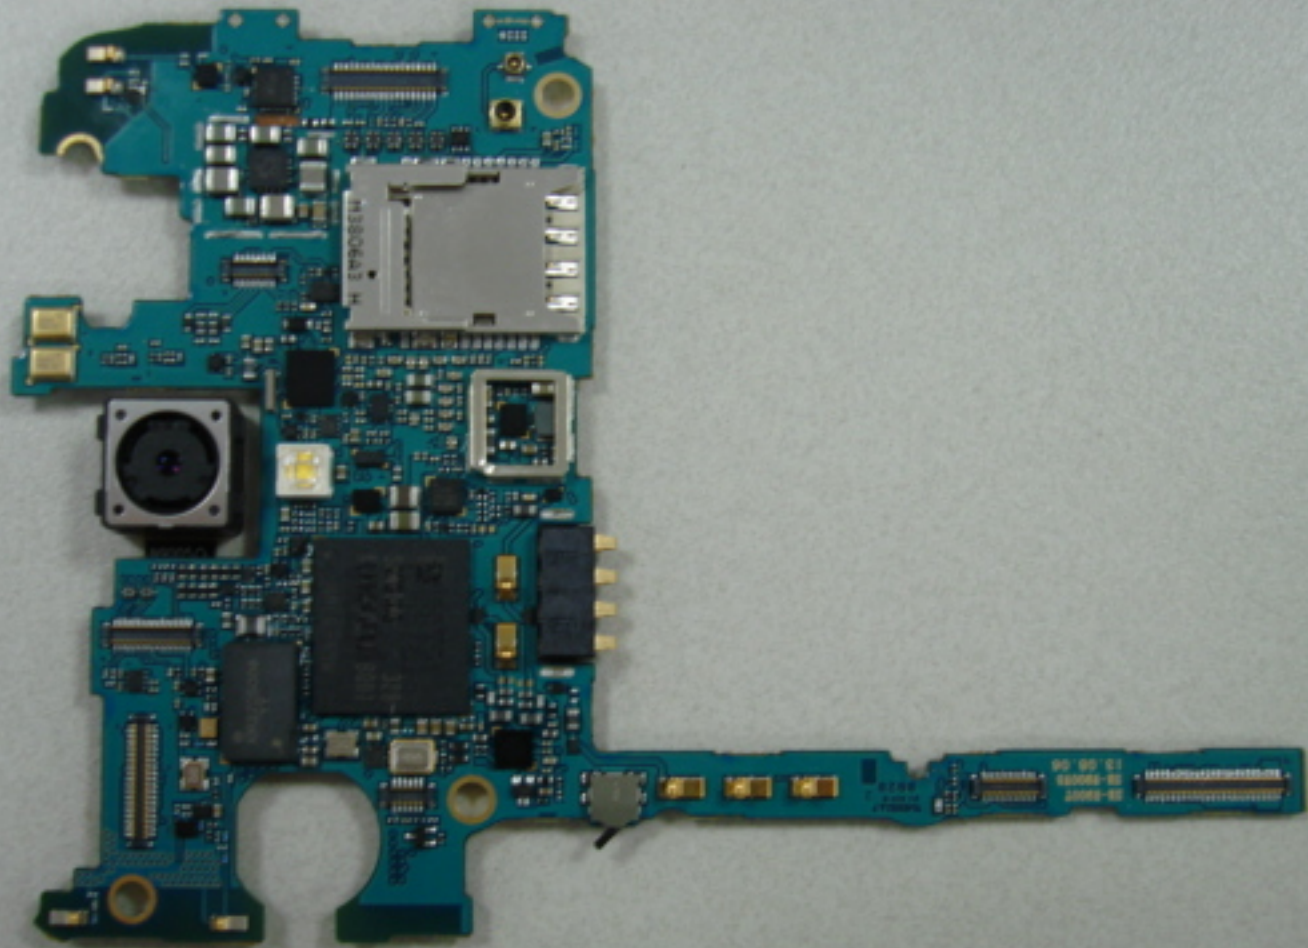

BC

IMEI: 357180C280117 8308

S/N: R312814003P 13.08

MADE IN KOREA

TMO

FL006N-WG

SAMSUNG 328
K30F720M-06CE

12000 51-2

11

SM-N900T
>PC-GF30<#1-2

TM CR