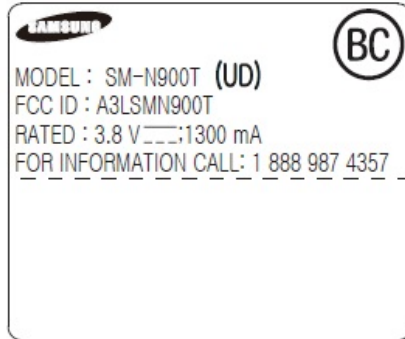

Label and Location

Samsung " Model: "SM-N900T
HEC ID<"C5NUOP ; 22V

Label:

Location:

"Label is placed inside of the battery compartment.