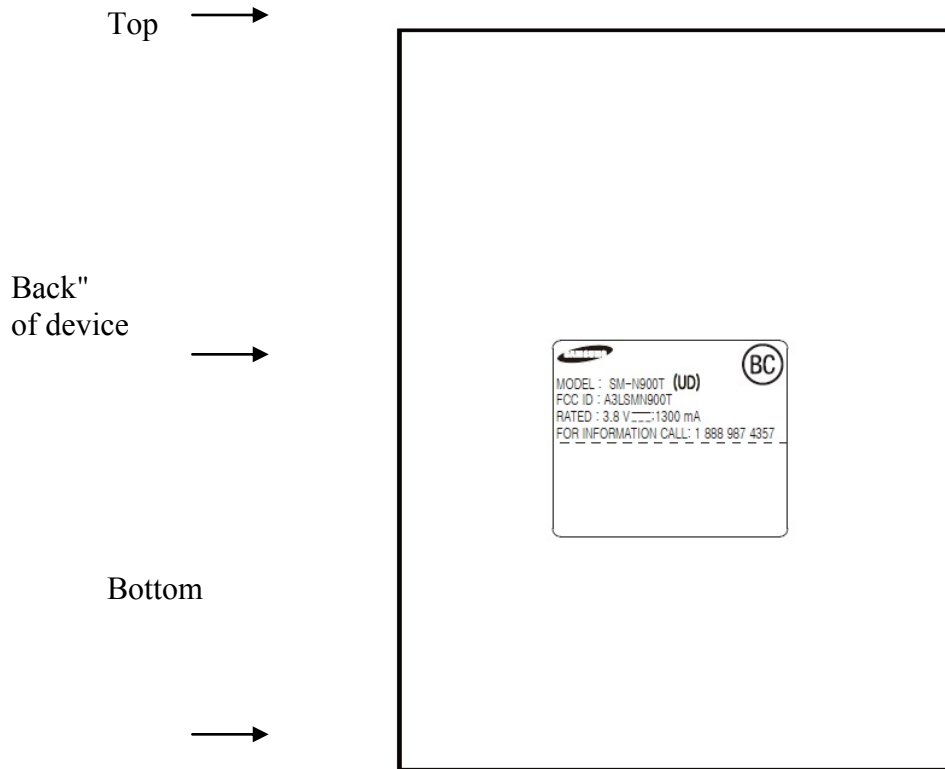

Label and Location

Samsung " Model: "SM-N900T
HEC ID<"C5NUOP ; 22V

Label:

Location:

"Label is placed inside of the battery compartment.