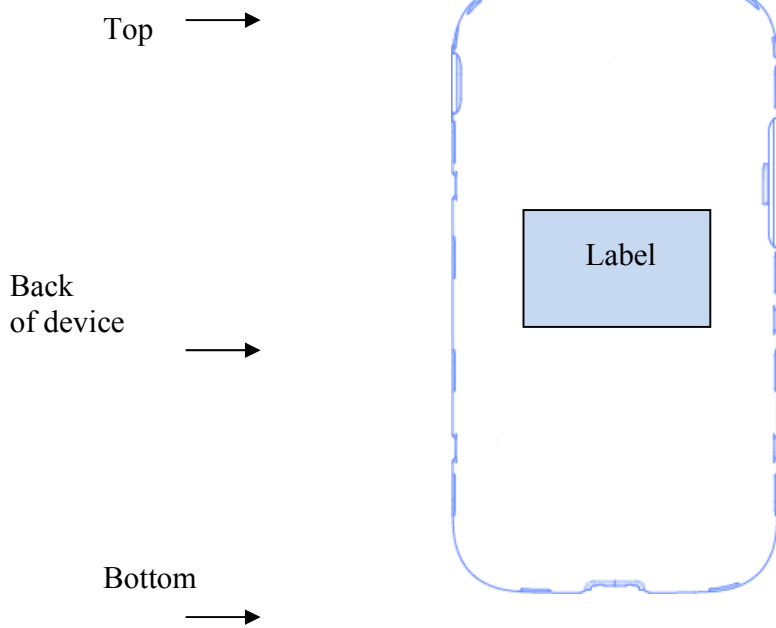

Label and Location

Samsung Model: SM-N900P
FCC ID: A3LSMN900P

Label:

Location:

Label is placed inside of the battery compartment.