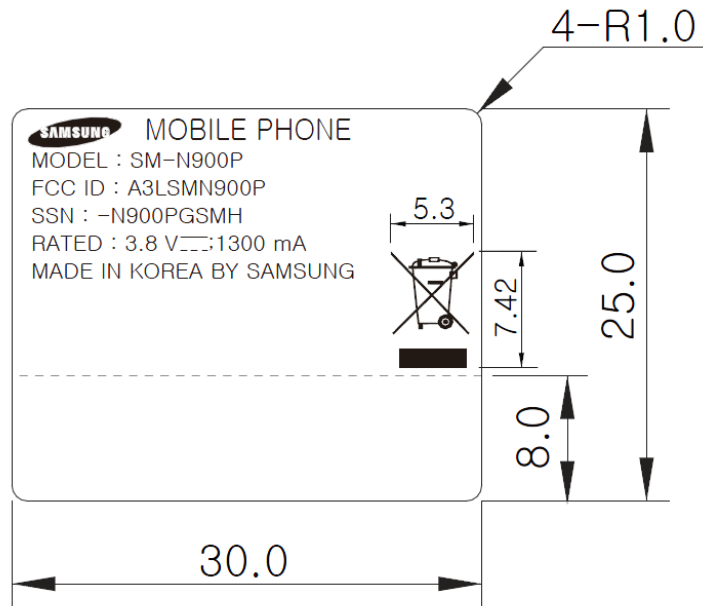

Label and Location

Samsung Model: SM-N900P
FCC ID: A3LSMN900P

Label:

Location:

Label is placed inside of the battery compartment.