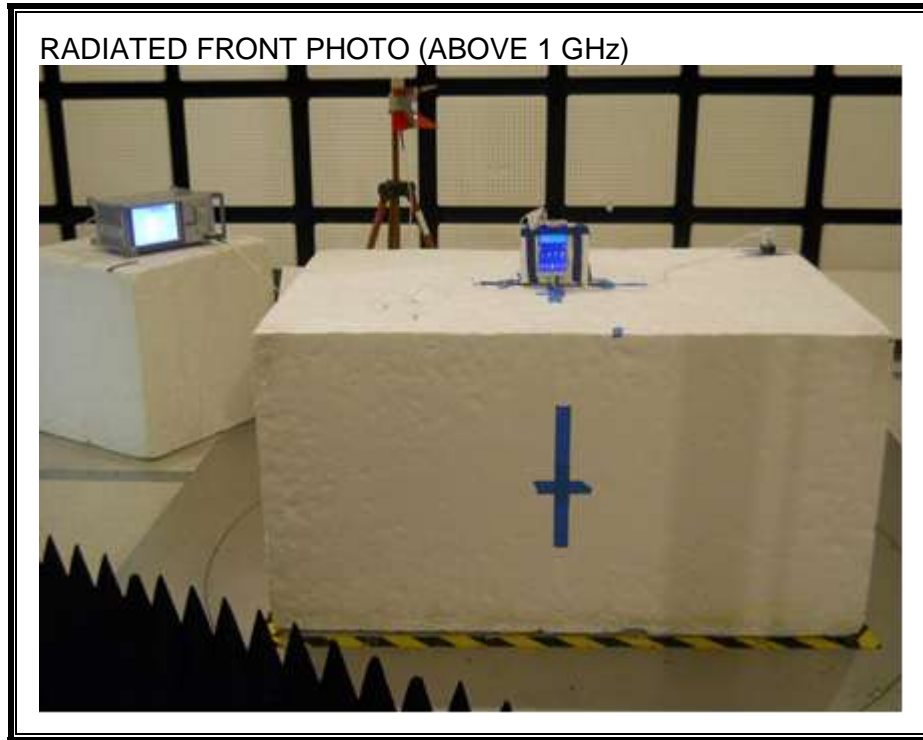

### ANTENNA PORT CONDUCTED RF MEASUREMENT SETUP

**RADIATED RF MEASUREMENT SETUP (BELOW 1 GHz)**

RADIATED FRONT PHOTO (BELOW 1 GHz)

RADIATED BACK PHOTO (BELOW 1 GHz)

**RADIATED RF MEASUREMENT SETUP (ABOVE 1 GHz)**

**RADIATED RF MEASUREMENT SETUP FOR PORTABLE CONFIGURATION**

X-AXIS PHOTO

Y-AXIS FRONT PHOTO

Z-AXIS FRONT PHOTO

**POWERLINE CONDUCTED EMISSIONS MEASUREMENT SETUP**

LINE CONDUCTED FRONT PHOTO

LINE CONDUCTED BACK PHOTO