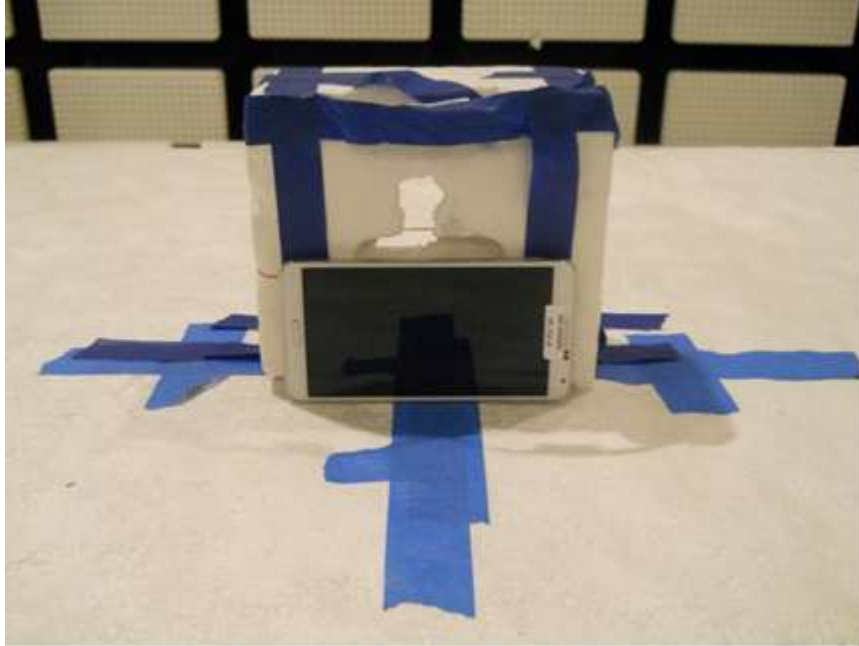

### ANTENNA PORT CONDUCTED RF MEASUREMENT SETUP

**RADIATED RF MEASUREMENT SETUP (BELOW 1 GHz)**

RADIATED FRONT PHOTO (BELOW 1 GHz)

RADIATED BACK PHOTO (BELOW 1 GHz)

**RADIATED RF MEASUREMENT SETUP (ABOVE 1 GHz)**

**RADIATED RF MEASUREMENT SETUP FOR PORTABLE CONFIGURATION**

X-AXIS PHOTO

Y-AXIS FRONT PHOTO

Z-AXIS FRONT PHOTO

**POWERLINE CONDUCTED EMISSIONS MEASUREMENT SETUP**

LINE CONDUCTED FRONT PHOTO

LINE CONDUCTED BACK PHOTO

**DYNAMIC FREQUENCY SELECTION MEASUREMENT SETUP**