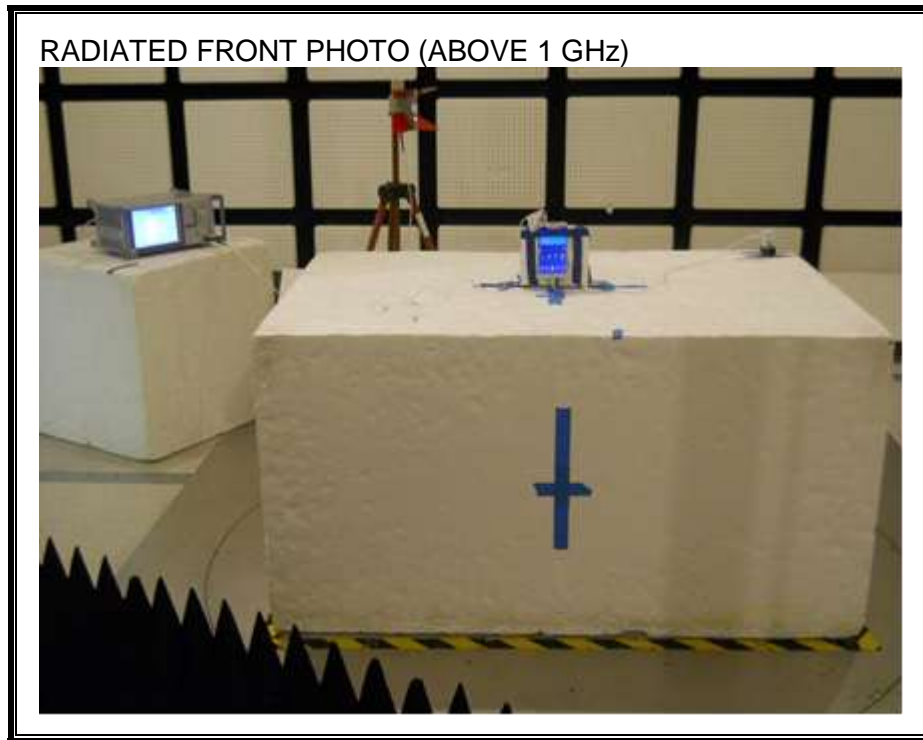

### ANTENNA PORT CONDUCTED RF MEASUREMENT SETUP

**RADIATED RF MEASUREMENT SETUP (BELOW 1 GHz)**

RADIATED FRONT PHOTO (BELOW 1 GHz)

RADIATED BACK PHOTO (BELOW 1 GHz)

**RADIATED RF MEASUREMENT SETUP (ABOVE 1 GHz)**

**RADIATED RF MEASUREMENT SETUP FOR PORTABLE CONFIGURATION**

X-AXIS PHOTO

Y-AXIS FRONT PHOTO

**POWERLINE CONDUCTED EMISSIONS MEASUREMENT SETUP**

LINE CONDUCTED FRONT PHOTO

LINE CONDUCTED BACK PHOTO

**END OF REPORT**