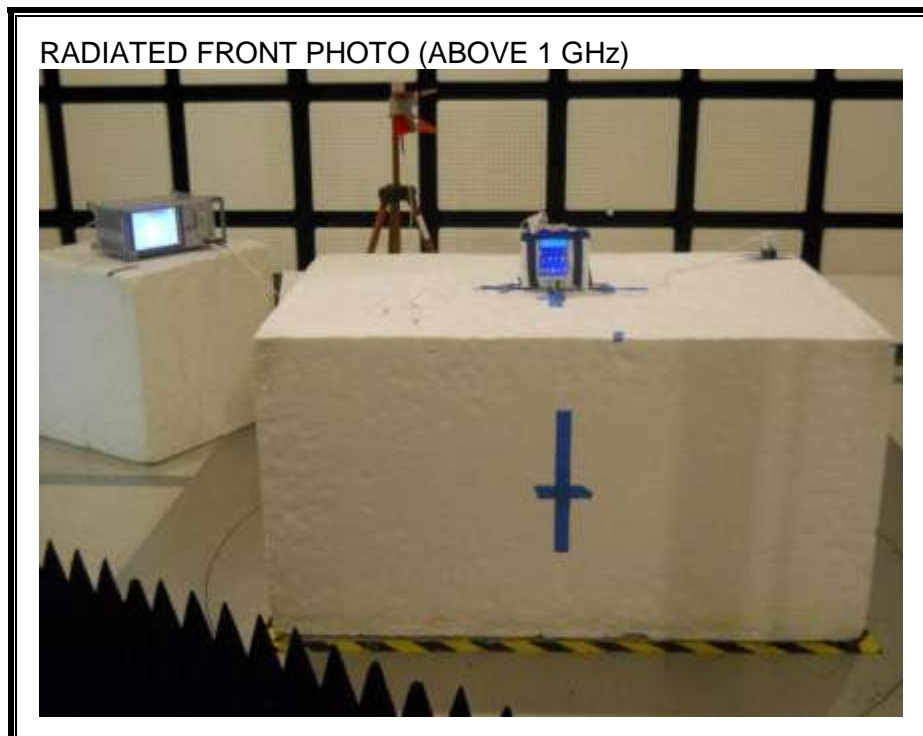

### ANTENNA PORT CONDUCTED RF MEASUREMENT SETUP

### RADIATED RF MEASUREMENT SETUP (BELOW 1 GHz)

**RADIATED RF MEASUREMENT SETUP (ABOVE 1 GHz)**

**RADIATED RF MEASUREMENT SETUP FOR PORTABLE CONFIGURATION**

Y-AXIS PHOTO

Z-AXIS PHOTO

**POWERLINE CONDUCTED EMISSIONS MEASUREMENT SETUP**