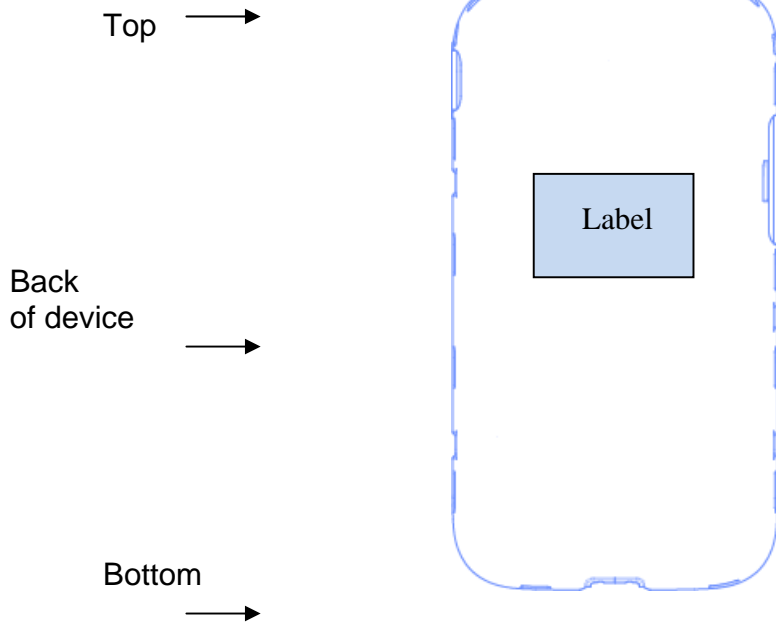

Label and Location

Samsung Model: SM-N9008
FCC ID: A3LSMN9008

Label:

Location:

Label is placed inside of the battery compartment.