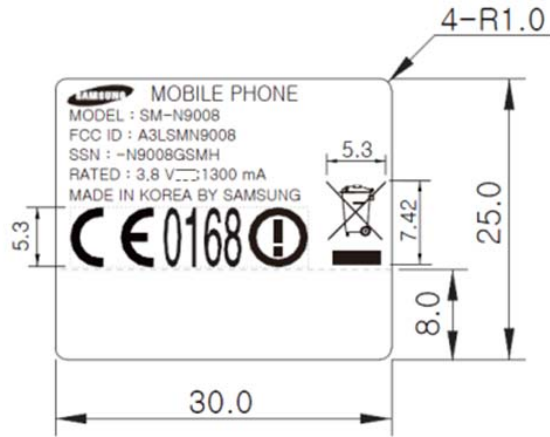

Label and Location

Samsung Model: SM-N9008
FCC ID: A3LSMN9008

Label:

Location:

Label is placed inside of the battery compartment.