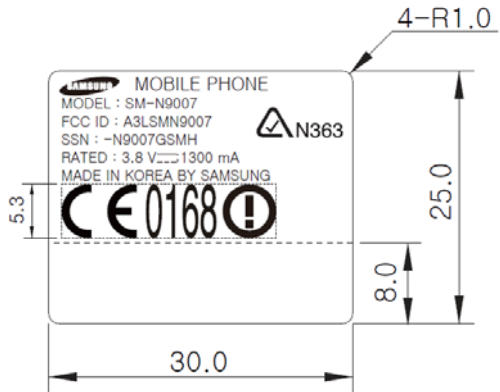

Label and Location

Model: SM-N9007
FCC ID: A3LSMN9007

Label:

Location:

Label is placed inside of the battery compartment.