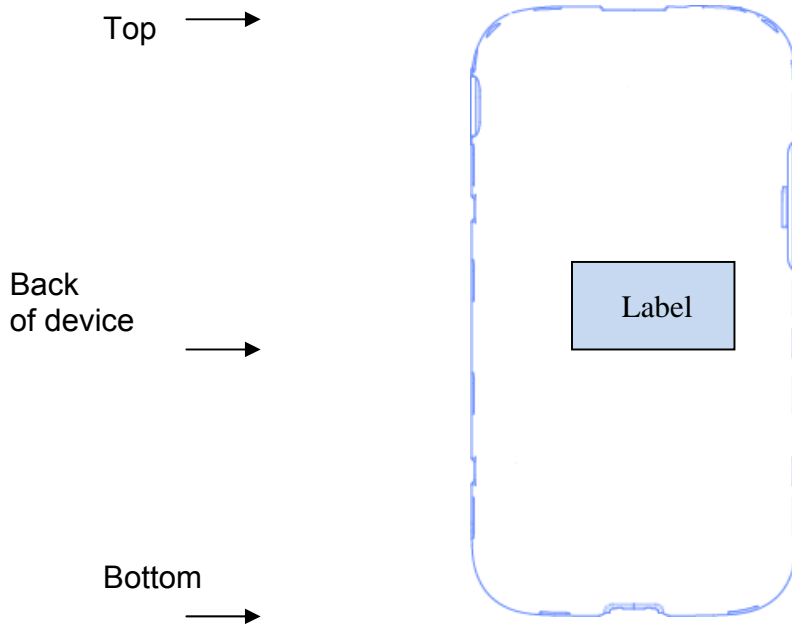

Label and Location

Model: SM-N9007
FCC ID: A3LSMN9007

Label:

Location:

Label is placed inside of the battery compartment.