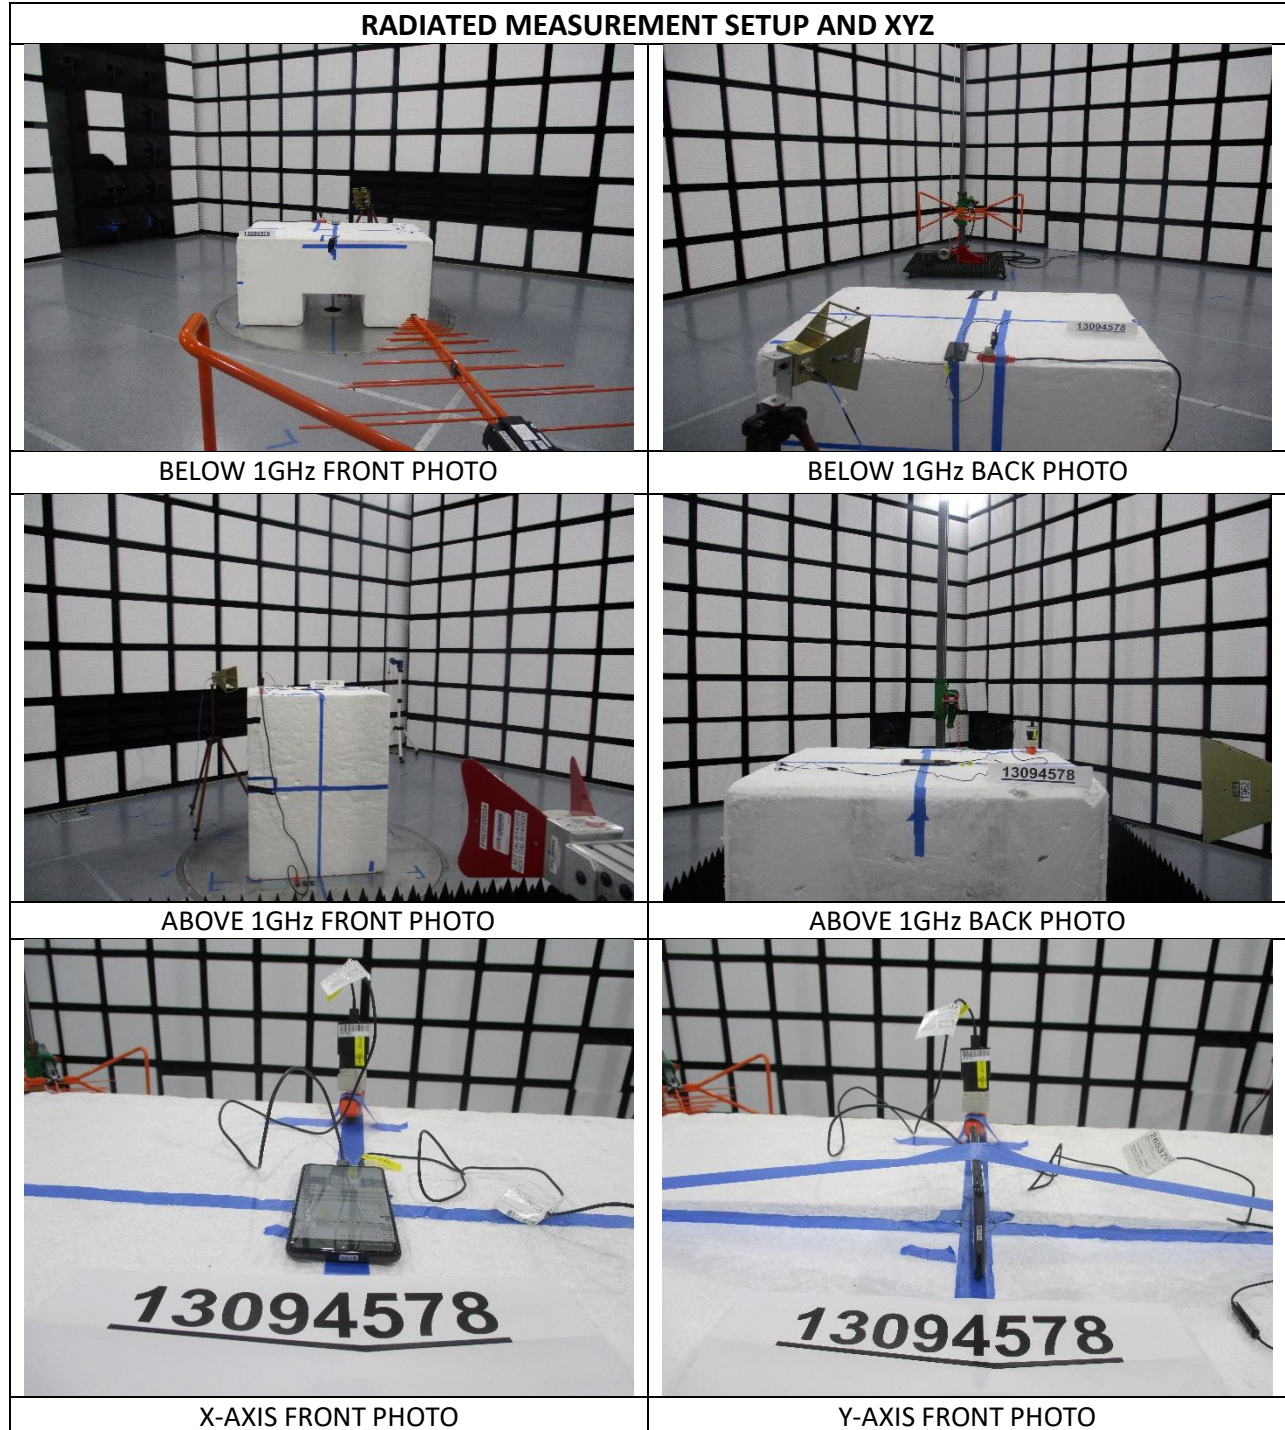

# 1. SETUP PHOTOS

Z-AXIS FRONT PHOTO

**ANTENNA PORT CONDUCTED RF MEASUREMENT SETUP AND  
FREQUENCY STABILITY**

ANTENNA PORT CONDUCTED PHOTO

FREQUENCY STABILITY

**END OF REPORT**