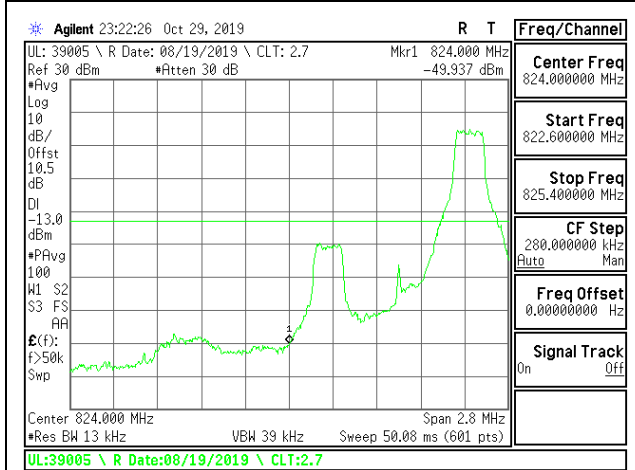

LTE B4 20MHz 16QAM High Channel RB100-0

8.2.8. LTE BAND 5 BANDEDGE

LTE B5 1.4MHz QPSK Low Channel RB1-0

LTE B5 1.4MHz QPSK High Channel RB1-0

LTE B5 1.4MHz QPSK Low Channel RB1-5

LTE B5 1.4MHz QPSK High Channel RB1-5

LTE B5 1.4MHz QPSK Low Channel RB6-0

LTE B5 1.4MHz QPSK High Channel RB6-0

LTE B5 1.4MHz 16QAM Low Channel RB1-0

LTE B5 1.4MHz 16QAM High Channel RB1-0

LTE B5 1.4MHz 16QAM Low Channel RB1-5

LTE B5 1.4MHz 16QAM High Channel RB1-5