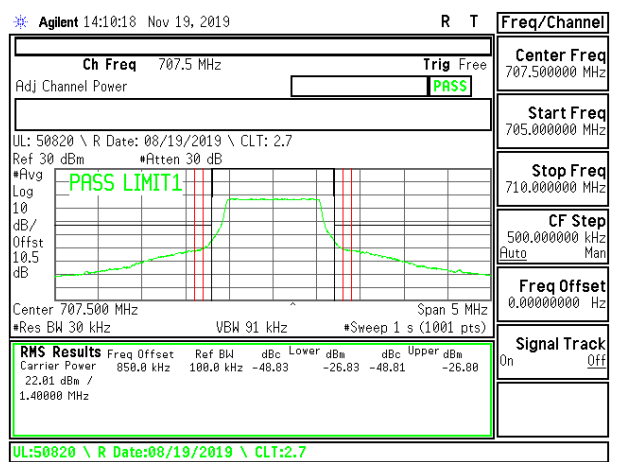

LTE B5 10MHz QPSK Low Channel RB50-0

LTE B5 10MHz QPSK High Channel RB50-0

LTE B5 10MHz 16QAM Low Channel RB1-0

LTE B5 10MHz 16QAM High Channel RB1-0

LTE B5 10MHz 16QAM Low Channel RB1-49

LTE B5 10MHz 16QAM High Channel RB1-49

LTE B5 10MHz 16QAM Low Channel RB50-0

LTE B5 10MHz 16QAM High Channel RB50-0

8.2.9. LTE BAND 12 ADJACENT CHANNEL POWER

LTE B12 1.4MHz QPSK Middle Channel RB1-0

LTE B12 1.4MHz 16QAM Middle Channel RB1-0

LTE B12 1.4MHz QPSK Middle Channel RB1-5

LTE B12 1.4MHz 16QAM Middle Channel RB1-5

LTE B12 1.4MHz QPSK Middle Channel RB6-0

LTE B12 1.4MHz 16QAM Middle Channel RB6-0

LTE B12 1.4MHz QPSK High Channel RB1-0

LTE B12 1.4MHz 16QAM High Channel RB1-0

LTE B12 1.4MHz QPSK High Channel RB1-5