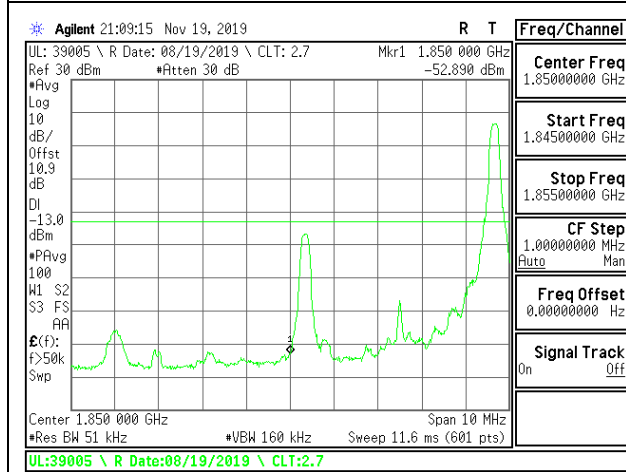

LTE B2 3MHz 16QAM Low Channel RB1-0

LTE B2 3MHz 16QAM High Channel RB1-0

LTE B2 3MHz 16QAM Low Channel RB1-14

LTE B2 3MHz 16QAM High Channel RB1-14

LTE B2 3MHz 16QAM Low Channel RB15-0

LTE B2 3MHz 16QAM High Channel RB15-0

LTE B2 5MHz QPSK Low Channel RB1-0

LTE B2 5MHz QPSK High Channel RB1-0

LTE B2 5MHz QPSK Low Channel RB1-24

LTE B2 5MHz QPSK High Channel RB1-24

LTE B2 5MHz QPSK Low Channel RB25-0

LTE B2 5MHz QPSK High Channel RB25-0

LTE B2 5MHz 16QAM Low Channel RB1-0

LTE B2 5MHz 16QAM High Channel RB1-0

LTE B2 5MHz 16QAM Low Channel RB1-24

LTE B2 5MHz 16QAM High Channel RB1-24

LTE B2 5MHz 16QAM Low Channel RB25-0

LTE B2 5MHz 16QAM High Channel RB25-0

LTE B2 10MHz QPSK Low Channel RB1-0

LTE B2 10MHz QPSK High Channel RB1-0

LTE B2 10MHz QPSK Low Channel RB1-49

LTE B2 10MHz QPSK High Channel RB1-49

LTE B2 10MHz QPSK Low Channel RB50-0

LTE B2 10MHz QPSK High Channel RB50-0