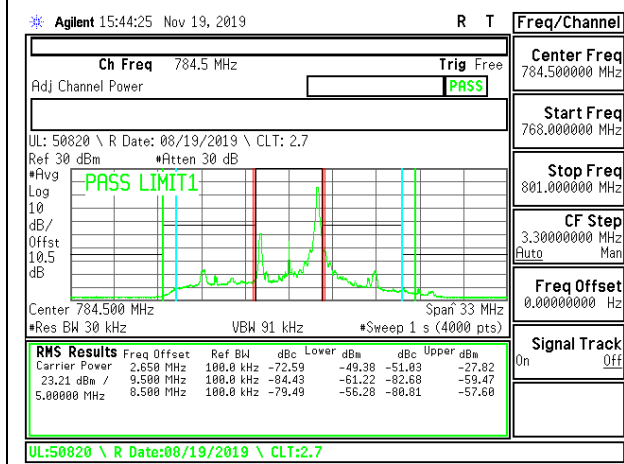

LTE B12 10MHz 16QAM High Channel RB1-49

LTE B12 10MHz QPSK High Channel RB50-0

LTE B12 10MHz 16QAM High Channel RB50-0

8.2.10. LTE BAND 13 ADJACENT CHANNEL POWER

LTE B13 5MHz QPSK High Channel RB1-0

LTE B13 5MHz 16QAM High Channel RB1-0