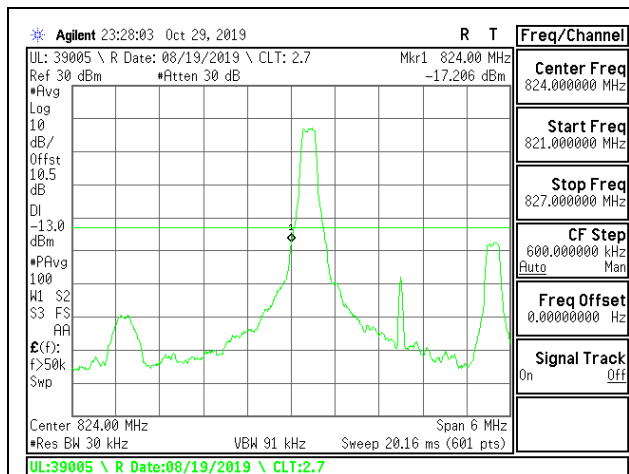

LTE B5 3MHz 16QAM Low Channel RB1-0