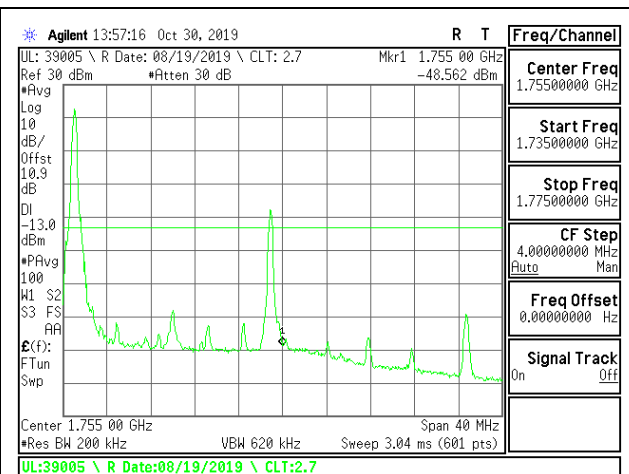

LTE B4 15MHz 16QAM High Channel RB75-0

LTE B4 20MHz QPSK Low Channel RB1-0

LTE B4 20MHz QPSK High Channel RB1-0

LTE B4 20MHz QPSK Low Channel RB1-99

LTE B4 20MHz QPSK High Channel RB1-99

LTE B4 20MHz QPSK Low Channel RB100-0

LTE B4 20MHz QPSK High Channel RB100-0

LTE B4 20MHz 16QAM Low Channel RB1-0

LTE B4 20MHz 16QAM High Channel RB1-0

LTE B4 20MHz 16QAM Low Channel RB1-99

LTE B4 20MHz 16QAM High Channel RB1-99

LTE B4 20MHz 16QAM Low Channel RB100-0