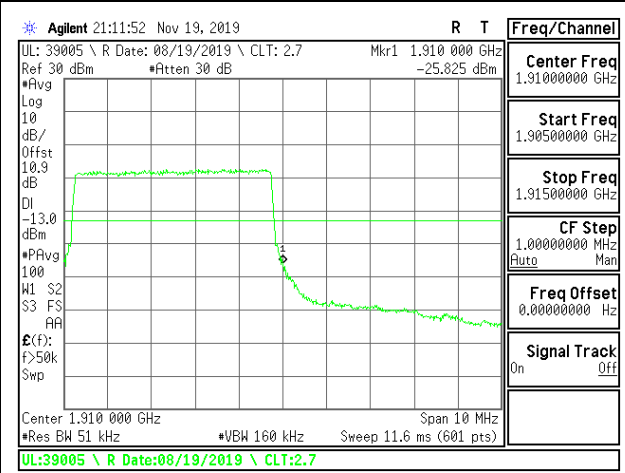

LTE B2 5MHz QPSK Low Channel RB1-0

LTE B2 5MHz QPSK High Channel RB1-0

LTE B2 5MHz QPSK Low Channel RB1-24

LTE B2 5MHz QPSK High Channel RB1-24

LTE B2 5MHz QPSK Low Channel RB25-0

LTE B2 5MHz QPSK High Channel RB25-0

LTE B2 5MHz 16QAM Low Channel RB1-0

LTE B2 5MHz 16QAM High Channel RB1-0

LTE B2 5MHz 16QAM Low Channel RB1-24

LTE B2 5MHz 16QAM High Channel RB1-24

LTE B2 5MHz 16QAM Low Channel RB25-0

LTE B2 5MHz 16QAM High Channel RB25-0

LTE B2 10MHz QPSK Low Channel RB1-0

LTE B2 10MHz QPSK High Channel RB1-0

LTE B2 10MHz QPSK Low Channel RB1-49

LTE B2 10MHz QPSK High Channel RB1-49

LTE B2 10MHz QPSK Low Channel RB50-0

LTE B2 10MHz QPSK High Channel RB50-0

LTE B2 10MHz 16QAM Low Channel RB1-0

LTE B2 10MHz 16QAM High Channel RB1-0

LTE B2 10MHz 16QAM Low Channel RB1-49

LTE B2 10MHz 16QAM High Channel RB1-49

LTE B2 10MHz 16QAM Low Channel RB50-0

LTE B2 10MHz 16QAM High Channel RB50-0