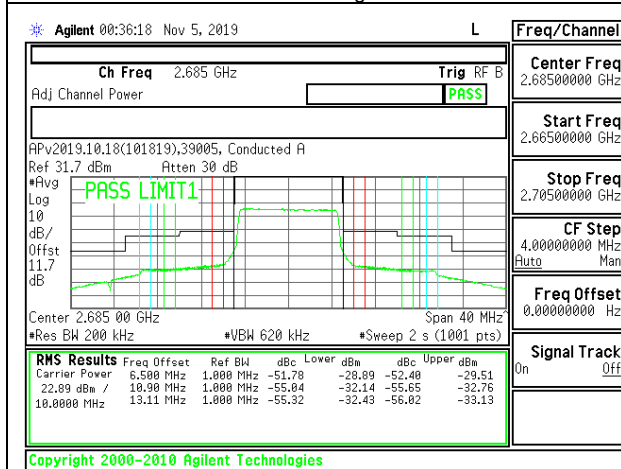

LTE B41 10MHz 16QAM Middle Channel RB50-0

LTE B41 10MHz QPSK High Channel RB1-0

LTE B41 10MHz 16QAM High Channel RB1-0

LTE B41 10MHz QPSK High Channel RB1-49

LTE B41 10MHz 16QAM High Channel RB1-49

LTE B41 10MHz QPSK High Channel RB50-0