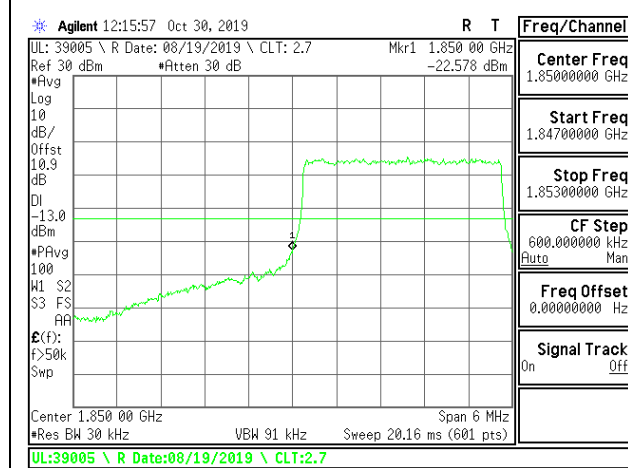

LTE B2 3MHz QPSK Low Channel RB1-0

LTE B2 3MHz QPSK High Channel RB1-0

LTE B2 3MHz QPSK Low Channel RB1-14

LTE B2 3MHz QPSK High Channel RB1-14

LTE B2 3MHz QPSK Low Channel RB15-0

LTE B2 3MHz QPSK High Channel RB15-0

LTE B2 3MHz 16QAM Low Channel RB1-0

LTE B2 3MHz 16QAM High Channel RB1-0

LTE B2 3MHz 16QAM Low Channel RB1-14

LTE B2 3MHz 16QAM High Channel RB1-14

LTE B2 3MHz 16QAM Low Channel RB15-0

LTE B2 3MHz 16QAM High Channel RB15-0

LTE B2 5MHz QPSK Low Channel RB1-0

LTE B2 5MHz QPSK High Channel RB1-0

LTE B2 5MHz QPSK Low Channel RB1-24

LTE B2 5MHz QPSK High Channel RB1-24

LTE B2 5MHz QPSK Low Channel RB25-0

LTE B2 5MHz QPSK High Channel RB25-0

LTE B2 5MHz 16QAM Low Channel RB1-0

LTE B2 5MHz 16QAM High Channel RB1-0

LTE B2 5MHz 16QAM Low Channel RB1-24

LTE B2 5MHz 16QAM High Channel RB1-24

LTE B2 5MHz 16QAM Low Channel RB25-0

LTE B2 5MHz 16QAM High Channel RB25-0