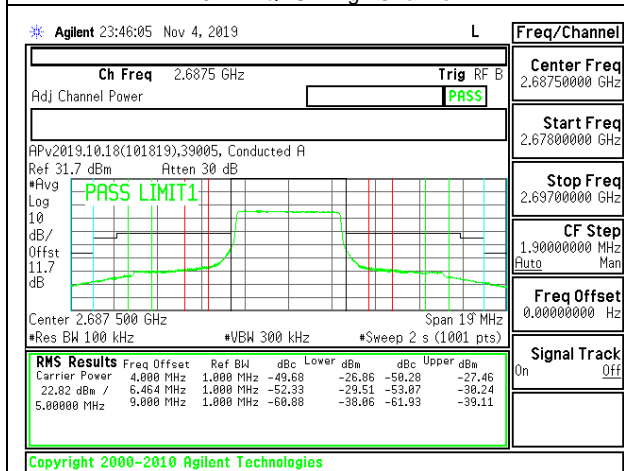

LTE B41 5MHz QPSK High Channel RB1-0

LTE B41 5MHz 16QAM High Channel RB1-0

LTE B41 5MHz QPSK High Channel RB1-24

LTE B41 5MHz 16QAM High Channel RB1-24

LTE B41 5MHz QPSK High Channel RB25-0

LTE B41 5MHz 16QAM High Channel RB25-0