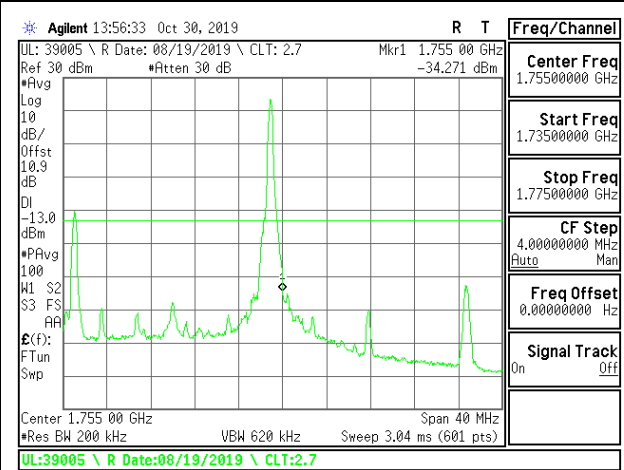

LTE B4 15MHz 16QAM High Channel RB75-0

LTE B4 20MHz QPSK Low Channel RB1-0

LTE B4 20MHz QPSK High Channel RB1-0

LTE B4 20MHz QPSK Low Channel RB1-99

LTE B4 20MHz QPSK High Channel RB1-99

LTE B4 20MHz QPSK Low Channel RB100-0

LTE B4 20MHz QPSK High Channel RB100-0

LTE B4 20MHz 16QAM Low Channel RB1-0

LTE B4 20MHz 16QAM High Channel RB1-0

LTE B4 20MHz 16QAM Low Channel RB1-99

LTE B4 20MHz 16QAM High Channel RB1-99

LTE B4 20MHz 16QAM Low Channel RB100-0