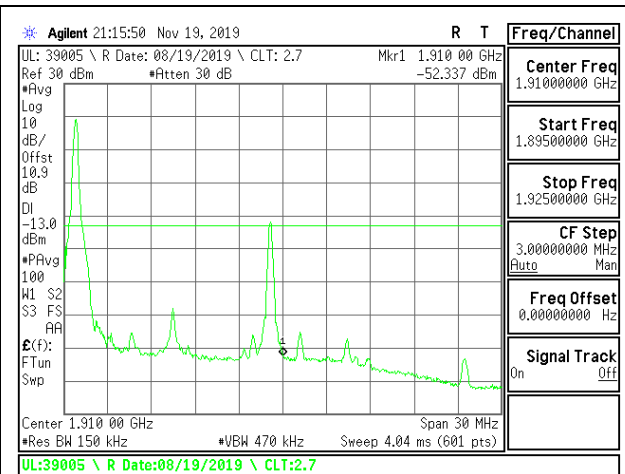

LTE B2 10MHz QPSK Low Channel RB1-0

LTE B2 10MHz QPSK High Channel RB1-0

LTE B2 10MHz QPSK Low Channel RB1-49

LTE B2 10MHz QPSK High Channel RB1-49

LTE B2 10MHz QPSK Low Channel RB50-0

LTE B2 10MHz QPSK High Channel RB50-0

LTE B2 10MHz 16QAM Low Channel RB1-0

LTE B2 10MHz 16QAM High Channel RB1-0

LTE B2 10MHz 16QAM Low Channel RB1-49

LTE B2 10MHz 16QAM High Channel RB1-49

LTE B2 10MHz 16QAM Low Channel RB50-0

LTE B2 10MHz 16QAM High Channel RB50-0

LTE B2 15MHz QPSK Low Channel RB1-0

LTE B2 15MHz QPSK High Channel RB1-0

LTE B2 15MHz QPSK Low Channel RB1-74

LTE B2 15MHz QPSK High Channel RB1-74

LTE B2 15MHz QPSK Low Channel RB75-0

LTE B2 15MHz QPSK High Channel RB75-0