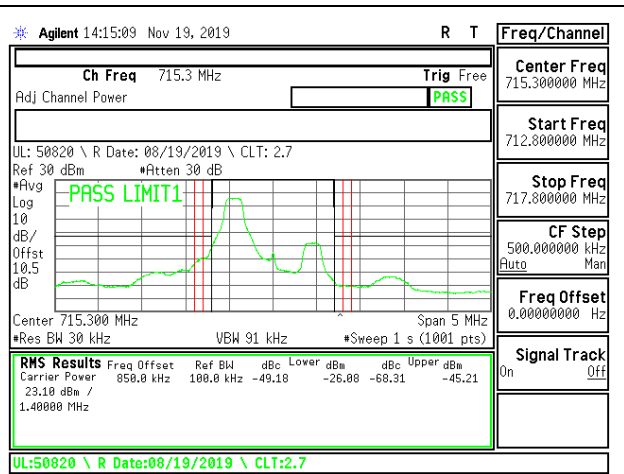

LTE B5 10MHz 16QAM Low Channel RB50-0

LTE B5 10MHz 16QAM High Channel RB50-0

8.2.9. LTE BAND 12 ADJACENT CHANNEL POWER

LTE B12 1.4MHz QPSK Middle Channel RB1-0

LTE B12 1.4MHz 16QAM Middle Channel RB1-0

LTE B12 1.4MHz QPSK Middle Channel RB1-5

LTE B12 1.4MHz 16QAM Middle Channel RB1-5

LTE B12 1.4MHz QPSK Middle Channel RB6-0

LTE B12 1.4MHz 16QAM Middle Channel RB6-0

LTE B12 1.4MHz QPSK High Channel RB1-0

LTE B12 1.4MHz 16QAM High Channel RB1-0

LTE B12 1.4MHz QPSK High Channel RB1-5

LTE B12 1.4MHz 16QAM High Channel RB1-5

LTE B12 1.4MHz QPSK High Channel RB6-0

LTE B12 1.4MHz 16QAM High Channel RB6-0

LTE B12 3MHz QPSK Low Channel RB1-0

LTE B12 3MHz 16QAM Low Channel RB1-0

LTE B12 3MHz QPSK Low Channel RB1-14