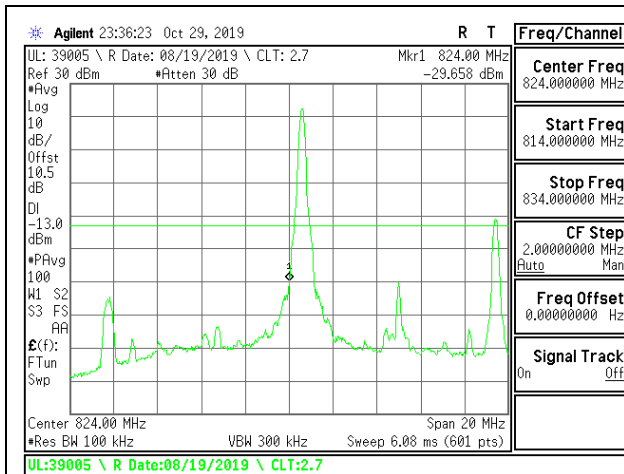

LTE B5 10MHz QPSK Low Channel RB1-0