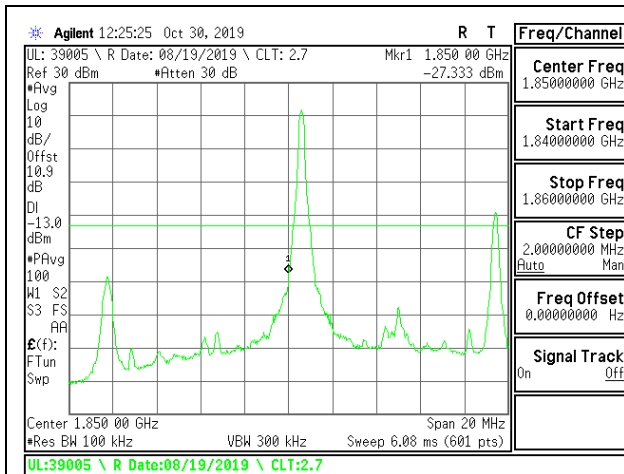

LTE B2 5MHz 16QAM Low Channel RB1-0

LTE B2 5MHz 16QAM High Channel RB1-0

LTE B2 5MHz 16QAM Low Channel RB1-24

LTE B2 5MHz 16QAM High Channel RB1-24

LTE B2 5MHz 16QAM Low Channel RB25-0

LTE B2 5MHz 16QAM High Channel RB25-0

LTE B2 10MHz QPSK Low Channel RB1-0

LTE B2 10MHz QPSK High Channel RB1-0

LTE B2 10MHz QPSK Low Channel RB1-49

LTE B2 10MHz QPSK High Channel RB1-49

LTE B2 10MHz QPSK Low Channel RB50-0

LTE B2 10MHz QPSK High Channel RB50-0

LTE B2 10MHz 16QAM Low Channel RB1-0

LTE B2 10MHz 16QAM High Channel RB1-0

LTE B2 10MHz 16QAM Low Channel RB1-49

LTE B2 10MHz 16QAM High Channel RB1-49

LTE B2 10MHz 16QAM Low Channel RB50-0

LTE B2 10MHz 16QAM High Channel RB50-0