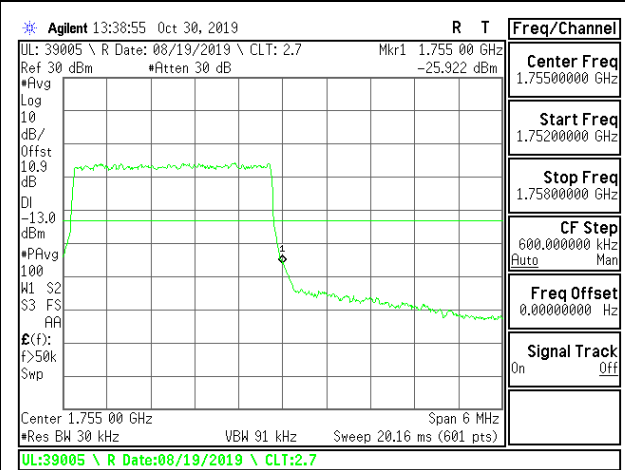

LTE B4 3MHz QPSK High Channel RB15-0

LTE B4 3MHz 16QAM Low Channel RB1-0

LTE B4 3MHz 16QAM High Channel RB1-0

LTE B4 3MHz 16QAM Low Channel RB1-14

LTE B4 3MHz 16QAM High Channel RB1-14

LTE B4 3MHz 16QAM Low Channel RB15-0

LTE B4 3MHz 16QAM High Channel RB15-0

LTE B4 5MHz QPSK Low Channel RB1-0

LTE B4 5MHz QPSK High Channel RB1-0

LTE B4 5MHz QPSK Low Channel RB1-24

LTE B4 5MHz QPSK High Channel RB1-24

LTE B4 5MHz QPSK Low Channel RB25-0