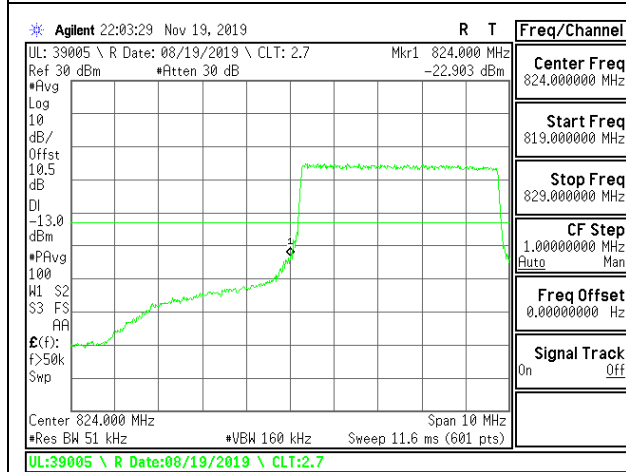

LTE B5 5MHz QPSK Low Channel RB25-0

LTE B5 5MHz QPSK High Channel RB25-0

LTE B5 5MHz 16QAM Low Channel RB1-0

LTE B5 5MHz 16QAM High Channel RB1-0

LTE B5 5MHz 16QAM Low Channel RB1-24

LTE B5 5MHz 16QAM High Channel RB1-24