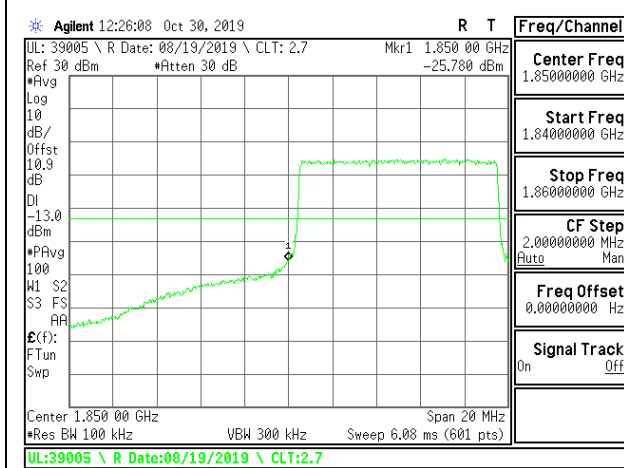

LTE B2 10MHz QPSK Low Channel RB1-0

LTE B2 10MHz QPSK High Channel RB1-0

LTE B2 10MHz QPSK Low Channel RB1-49

LTE B2 10MHz QPSK High Channel RB1-49

LTE B2 10MHz QPSK Low Channel RB50-0

LTE B2 10MHz QPSK High Channel RB50-0

LTE B2 10MHz 16QAM Low Channel RB1-0

LTE B2 10MHz 16QAM High Channel RB1-0

LTE B2 10MHz 16QAM Low Channel RB1-49

LTE B2 10MHz 16QAM High Channel RB1-49

LTE B2 10MHz 16QAM Low Channel RB50-0

LTE B2 10MHz 16QAM High Channel RB50-0

LTE B2 15MHz QPSK Low Channel RB1-0

LTE B2 15MHz QPSK High Channel RB1-0

LTE B2 15MHz QPSK Low Channel RB1-74

LTE B2 15MHz QPSK High Channel RB1-74

LTE B2 15MHz QPSK Low Channel RB75-0

LTE B2 15MHz QPSK High Channel RB75-0