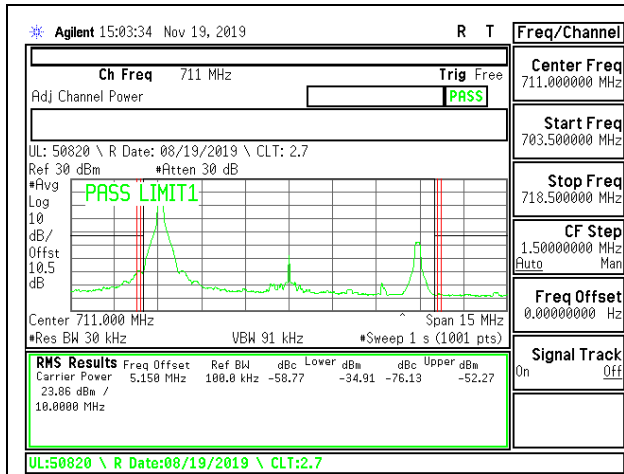

LTE B12 10MHz 16QAM Low Channel RB1-49

LTE B12 10MHz QPSK Low Channel RB50-0

LTE B12 10MHz 16QAM Low Channel RB50-0

LTE B12 10MHz QPSK High Channel RB1-0

LTE B12 10MHz 16QAM High Channel RB1-0

LTE B12 10MHz QPSK High Channel RB1-49

LTE B12 10MHz 16QAM High Channel RB1-49

LTE B12 10MHz QPSK High Channel RB50-0

LTE B12 10MHz 16QAM High Channel RB50-0

8.2.10. LTE BAND 13 ADJACENT CHANNEL POWER

LTE B13 5MHz QPSK High Channel RB1-0

LTE B13 5MHz 16QAM High Channel RB1-0