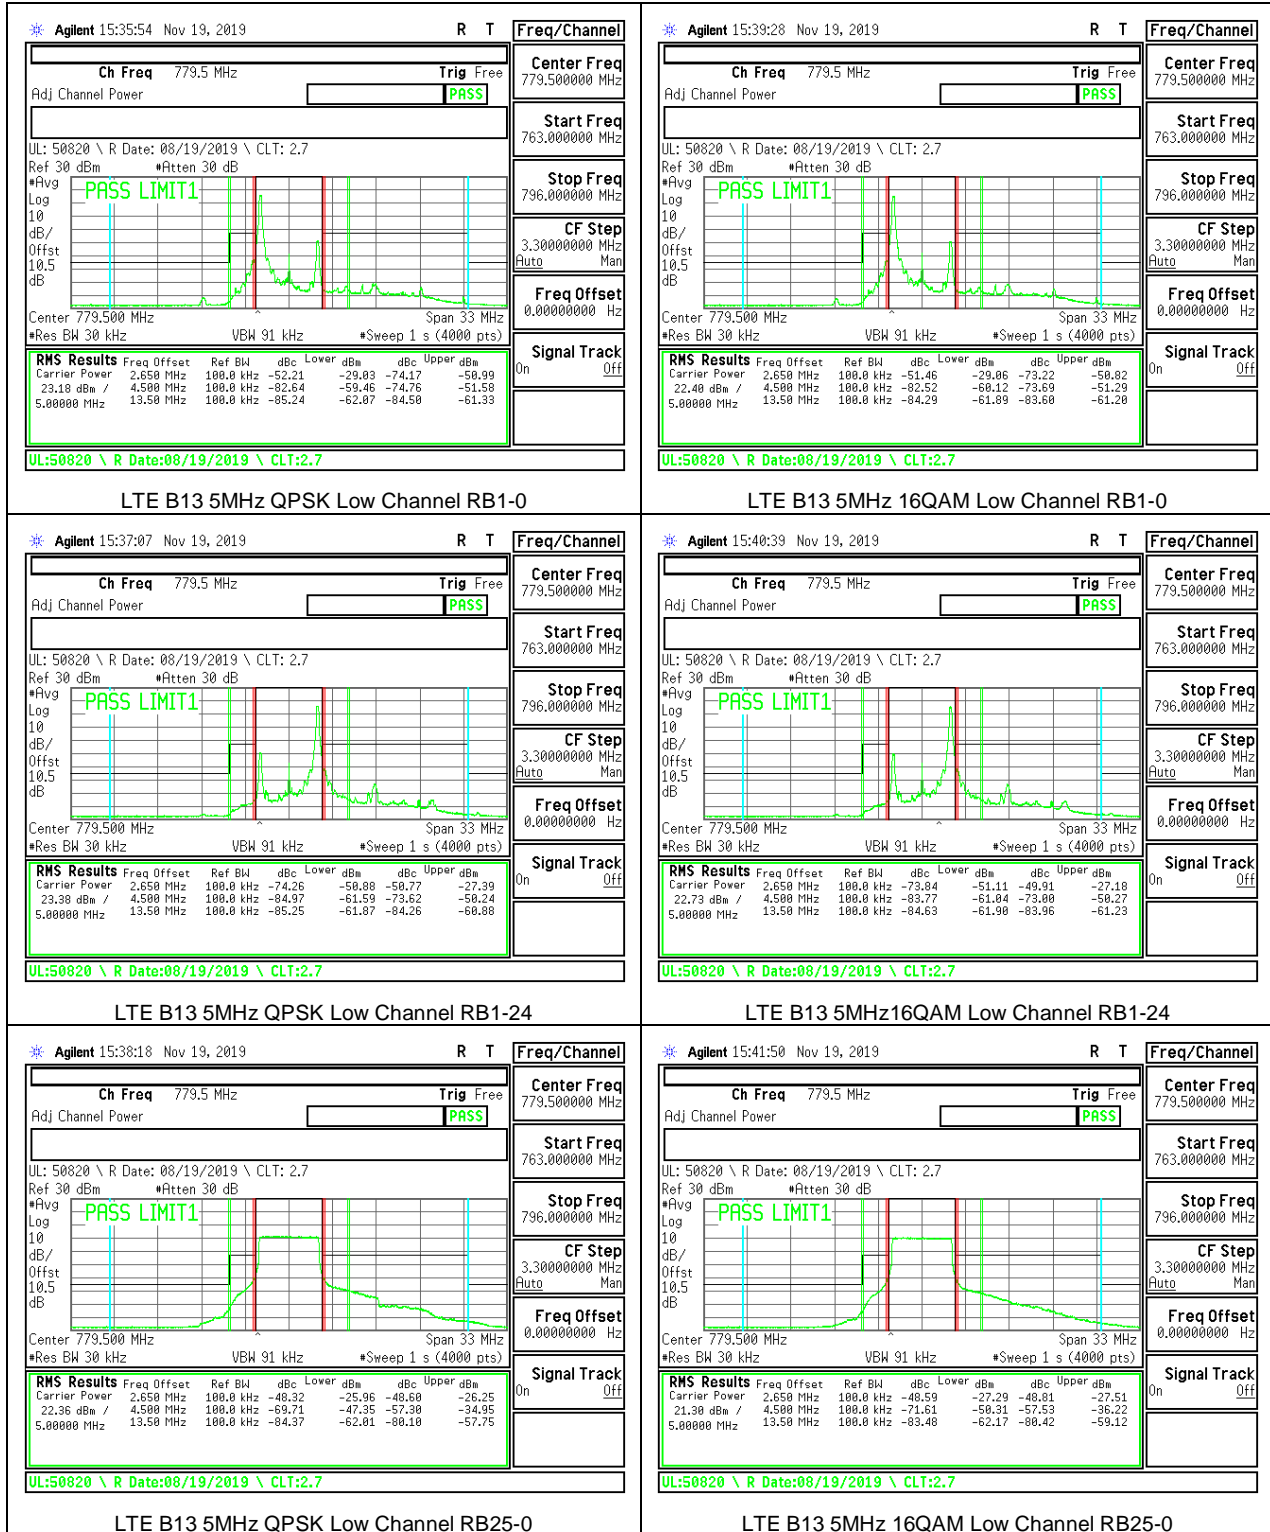

LTE B12 10MHz 16QAM High Channel RB1-49

LTE B12 10MHz QPSK High Channel RB50-0

LTE B12 10MHz 16QAM High Channel RB50-0

8.2.10. LTE BAND 13 ADJACENT CHANNEL POWER

LTE B13 5MHz QPSK High Channel RB1-0

LTE B13 5MHz 16QAM High Channel RB1-0