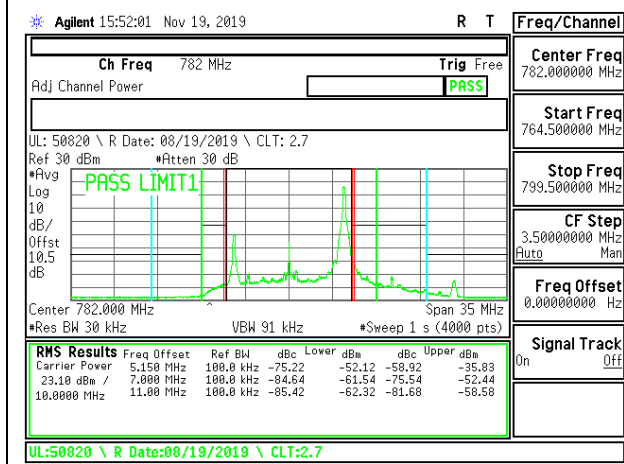

LTE B12 10MHz 16QAM High Channel RB1-49

LTE B12 10MHz QPSK High Channel RB50-0

LTE B12 10MHz 16QAM High Channel RB50-0

8.2.10. LTE BAND 13 ADJACENT CHANNEL POWER

LTE B13 5MHz QPSK High Channel RB1-0

LTE B13 5MHz 16QAM High Channel RB1-0

LTE B13 5MHz QPSK High Channel RB1-24

LTE B13 5MHz 16QAM High Channel RB1-24

LTE B13 5MHz QPSK High Channel RB25-0

LTE B13 5MHz 16QAM High Channel RB25-0

LTE B13 10MHz QPSK Middle Channel RB1-0

LTE B13 10MHz 16QAM Middle Channel RB1-0

LTE B13 10MHz QPSK Middle Channel RB1-49

LTE B13 10MHz 16QAM Middle Channel RB1-49

LTE B13 10MHz QPSK Middle Channel RB50-0

LTE B13 10MHz 16QAM Middle Channel RB50-0

8.2.11. LTE BAND 41 ADJACENT CHANNEL POWER (FCC)