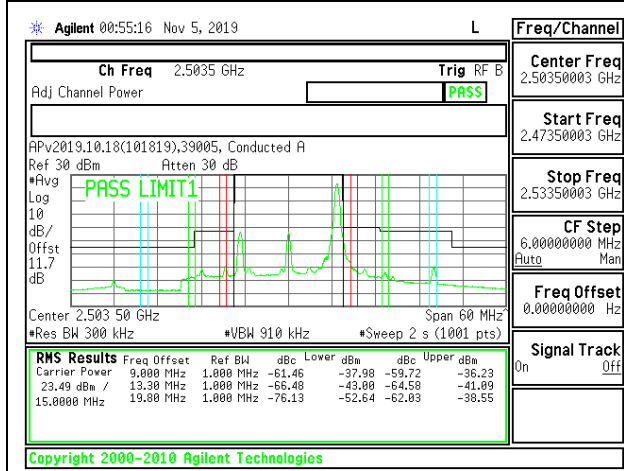

LTE B41 15MHz QPSK Low Channel RB1-74