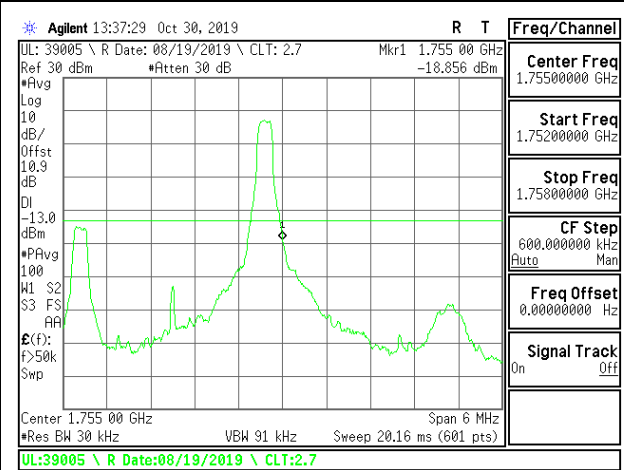

LTE B4 1.4MHz QPSK High Channel RB6-0

LTE B4 1.4MHz 16QAM Low Channel RB1-0

LTE B4 1.4MHz 16QAM High Channel RB1-0

LTE B4 1.4MHz 16QAM Low Channel RB1-5

LTE B4 1.4MHz 16QAM High Channel RB1-5

LTE B4 1.4MHz 16QAM Low Channel RB6-0

LTE B4 1.4MHz 16QAM High Channel RB6-0

LTE B4 3MHz QPSK Low Channel RB1-0

LTE B4 3MHz QPSK High Channel RB1-0

LTE B4 3MHz QPSK Low Channel RB1-14

LTE B4 3MHz QPSK High Channel RB1-14

LTE B4 3MHz QPSK Low Channel RB15-0