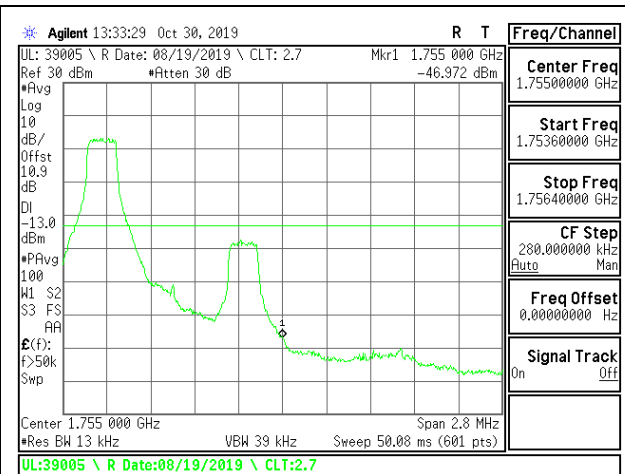

LTE B2 20MHz 16QAM Low Channel RB1-0

LTE B2 20MHz 16QAM High Channel RB1-0

LTE B2 20MHz 16QAM Low Channel RB1-99

LTE B2 20MHz 16QAM High Channel RB1-99

LTE B2 20MHz 16QAM Low Channel RB100-0

LTE B2 20MHz 16QAM High Channel RB100-0

8.2.7. LTE BAND 4 BANDEDGE

LTE B4 1.4MHz QPSK Low Channel RB1-0

LTE B4 1.4MHz QPSK High Channel RB1-0

LTE B4 1.4MHz QPSK Low Channel RB1-5

LTE B4 1.4MHz QPSK High Channel RB1-5

LTE B4 1.4MHz QPSK Low Channel RB6-0

LTE B4 1.4MHz QPSK High Channel RB6-0

LTE B4 1.4MHz 16QAM Low Channel RB1-0

LTE B4 1.4MHz 16QAM High Channel RB1-0

LTE B4 1.4MHz 16QAM Low Channel RB1-5

LTE B4 1.4MHz 16QAM High Channel RB1-5

LTE B4 1.4MHz 16QAM Low Channel RB6-0