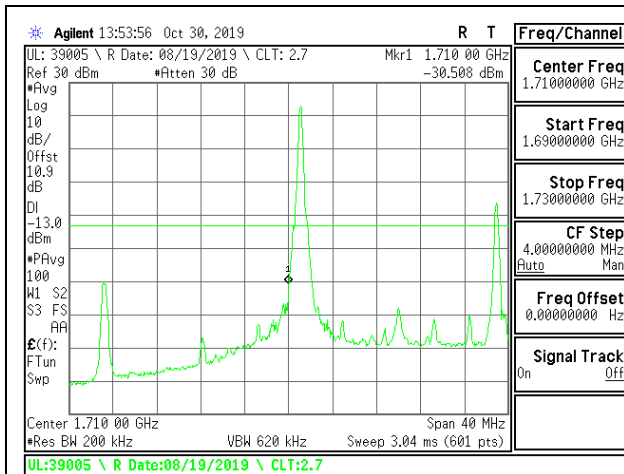

LTE B4 15MHz QPSK High Channel RB75-0

LTE B4 15MHz 16QAM Low Channel RB1-0

LTE B4 15MHz 16QAM High Channel RB1-0

LTE B4 15MHz 16QAM Low Channel RB1-74

LTE B4 15MHz 16QAM High Channel RB1-74

LTE B4 15MHz 16QAM Low Channel RB75-0

LTE B4 15MHz 16QAM High Channel RB75-0

LTE B4 20MHz QPSK Low Channel RB1-0

LTE B4 20MHz QPSK High Channel RB1-0

LTE B4 20MHz QPSK Low Channel RB1-99

LTE B4 20MHz QPSK High Channel RB1-99

LTE B4 20MHz QPSK Low Channel RB100-0