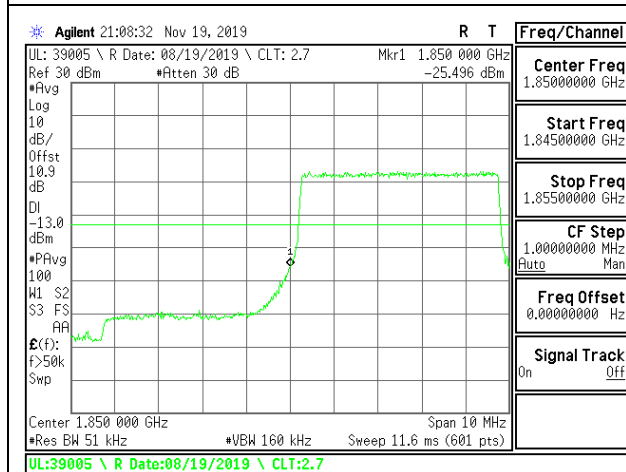

LTE B2 3MHz 16QAM Low Channel RB1-0

LTE B2 3MHz 16QAM High Channel RB1-0

LTE B2 3MHz 16QAM Low Channel RB1-14

LTE B2 3MHz 16QAM High Channel RB1-14

LTE B2 3MHz 16QAM Low Channel RB15-0

LTE B2 3MHz 16QAM High Channel RB15-0

LTE B2 5MHz QPSK Low Channel RB1-0

LTE B2 5MHz QPSK High Channel RB1-0

LTE B2 5MHz QPSK Low Channel RB1-24

LTE B2 5MHz QPSK High Channel RB1-24

LTE B2 5MHz QPSK Low Channel RB25-0

LTE B2 5MHz QPSK High Channel RB25-0

LTE B2 5MHz 16QAM Low Channel RB1-0

LTE B2 5MHz 16QAM High Channel RB1-0

LTE B2 5MHz 16QAM Low Channel RB1-24

LTE B2 5MHz 16QAM High Channel RB1-24

LTE B2 5MHz 16QAM Low Channel RB25-0

LTE B2 5MHz 16QAM High Channel RB25-0