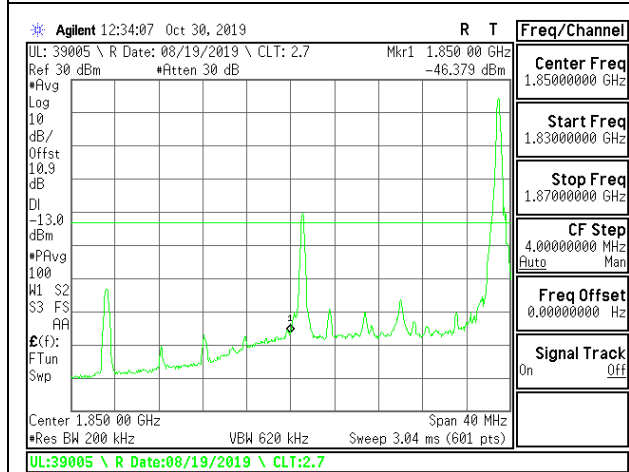

LTE B2 15MHz QPSK Low Channel RB1-0

LTE B2 15MHz QPSK High Channel RB1-0

LTE B2 15MHz QPSK Low Channel RB1-74

LTE B2 15MHz QPSK High Channel RB1-74

LTE B2 15MHz QPSK Low Channel RB75-0

LTE B2 15MHz QPSK High Channel RB75-0

LTE B2 15MHz 16QAM Low Channel RB1-0

LTE B2 15MHz 16QAM High Channel RB1-0

LTE B2 15MHz 16QAM Low Channel RB1-74

LTE B2 15MHz 16QAM High Channel RB1-74

LTE B2 15MHz 16QAM Low Channel RB75-0

LTE B2 15MHz 16QAM High Channel RB75-0

LTE B2 20MHz QPSK Low Channel RB1-0

LTE B2 20MHz QPSK High Channel RB1-0

LTE B2 20MHz QPSK Low Channel RB1-99

LTE B2 20MHz QPSK High Channel RB1-99

LTE B2 20MHz QPSK Low Channel RB100-0

LTE B2 20MHz QPSK High Channel RB100-0