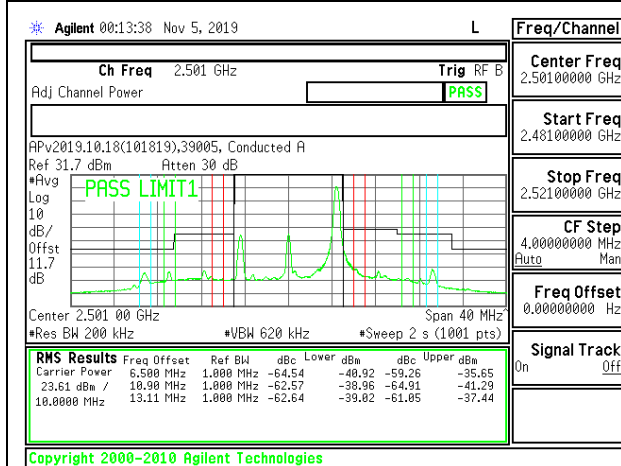

LTE B41 10MHz QPSK Low Channel RB1-49