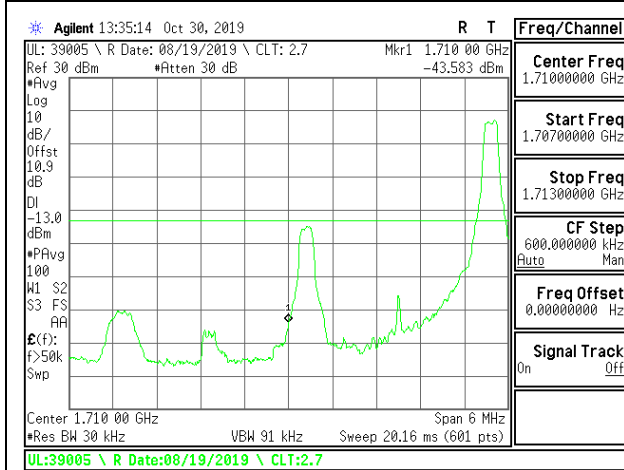

8.2.7. LTE BAND 4 BANDEDGE

LTE B4 1.4MHz QPSK Low Channel RB1-0

LTE B4 1.4MHz QPSK High Channel RB1-0

LTE B4 1.4MHz QPSK Low Channel RB1-5

LTE B4 1.4MHz QPSK High Channel RB1-5

LTE B4 1.4MHz QPSK Low Channel RB6-0

LTE B4 1.4MHz QPSK High Channel RB6-0

LTE B4 1.4MHz 16QAM Low Channel RB1-0

LTE B4 1.4MHz 16QAM High Channel RB1-0

LTE B4 1.4MHz 16QAM Low Channel RB1-5

LTE B4 1.4MHz 16QAM High Channel RB1-5

LTE B4 1.4MHz 16QAM Low Channel RB6-0

LTE B4 1.4MHz 16QAM High Channel RB6-0

LTE B4 3MHz QPSK Low Channel RB1-0

LTE B4 3MHz QPSK High Channel RB1-0

LTE B4 3MHz QPSK Low Channel RB1-14

LTE B4 3MHz QPSK High Channel RB1-14

LTE B4 3MHz QPSK Low Channel RB15-0