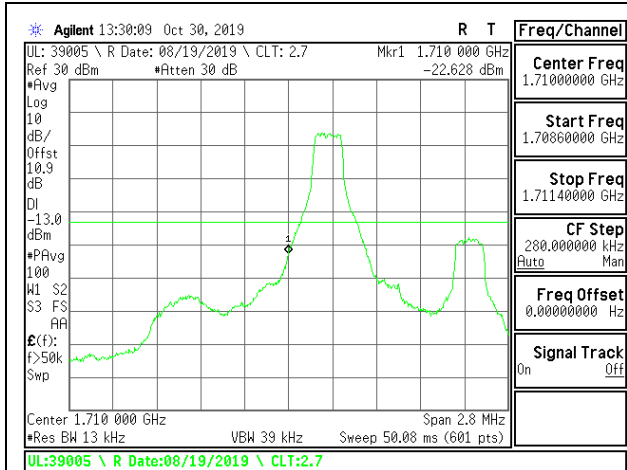

LTE B2 20MHz QPSK Low Channel RB1-0

LTE B2 20MHz QPSK High Channel RB1-0

LTE B2 20MHz QPSK Low Channel RB1-99

LTE B2 20MHz QPSK High Channel RB1-99

LTE B2 20MHz QPSK Low Channel RB100-0

LTE B2 20MHz QPSK High Channel RB100-0

LTE B2 20MHz 16QAM Low Channel RB1-0

LTE B2 20MHz 16QAM High Channel RB1-0

LTE B2 20MHz 16QAM Low Channel RB1-99

LTE B2 20MHz 16QAM High Channel RB1-99

LTE B2 20MHz 16QAM Low Channel RB100-0

LTE B2 20MHz 16QAM High Channel RB100-0

8.2.7. LTE BAND 4 BANDEDGE

LTE B4 1.4MHz QPSK Low Channel RB1-0

LTE B4 1.4MHz QPSK High Channel RB1-0

LTE B4 1.4MHz QPSK Low Channel RB1-5

LTE B4 1.4MHz QPSK High Channel RB1-5

LTE B4 1.4MHz QPSK Low Channel RB6-0