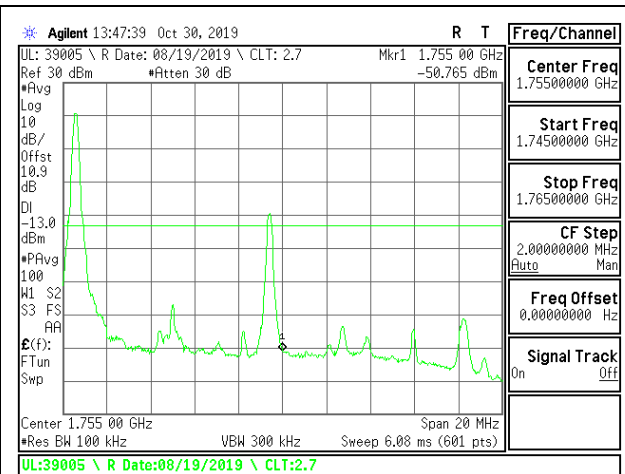

LTE B4 5MHz 16QAM High Channel RB25-0

LTE B4 10MHz QPSK Low Channel RB1-0

LTE B4 10MHz QPSK High Channel RB1-0

LTE B4 10MHz QPSK Low Channel RB1-49

LTE B4 10MHz QPSK High Channel RB1-49

LTE B4 10MHz QPSK Low Channel RB50-0

LTE B4 10MHz QPSK High Channel RB50-0

LTE B4 10MHz 16QAM Low Channel RB1-0

LTE B4 10MHz 16QAM High Channel RB1-0

LTE B4 10MHz 16QAM Low Channel RB1-49

LTE B4 10MHz 16QAM High Channel RB1-49

LTE B4 10MHz 16QAM Low Channel RB50-0