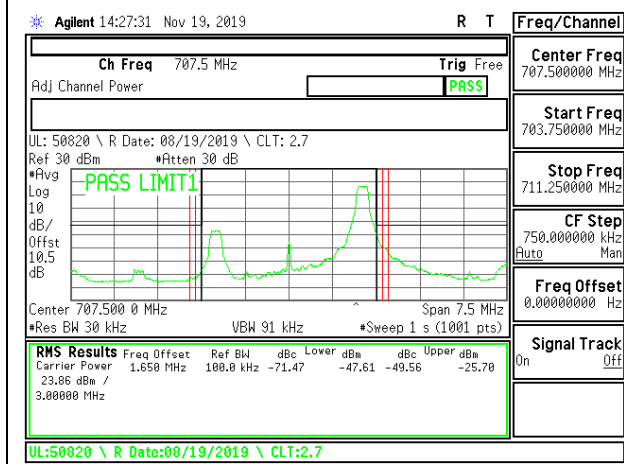

LTE B12 3MHz 16QAM Low Channel RB1-14

LTE B12 3MHz QPSK Low Channel RB15-0

LTE B12 3MHz 16QAM Low Channel RB15-0

LTE B12 3MHz QPSK Middle Channel RB1-0

LTE B12 3MHz 16QAM Middle Channel RB1-0

LTE B12 3MHz QPSK Middle Channel RB1-14