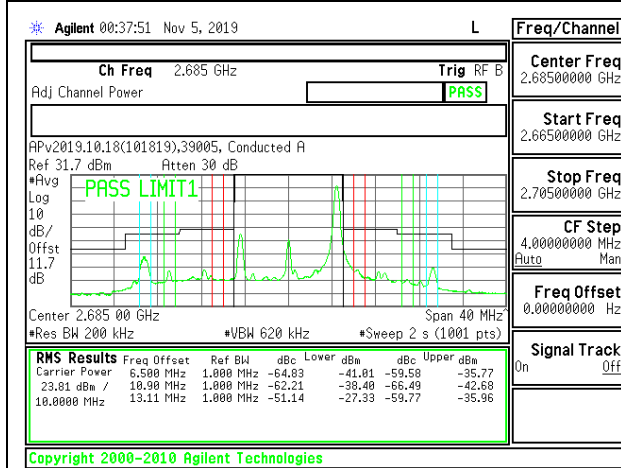

LTE B41 10MHz QPSK High Channel RB1-49