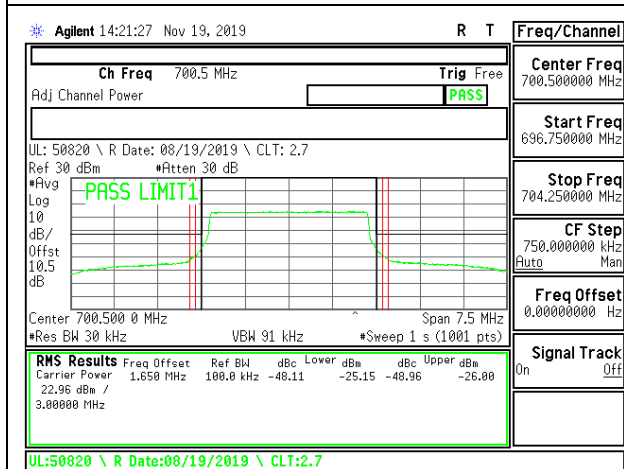

LTE B12 3MHz QPSK Low Channel RB15-0