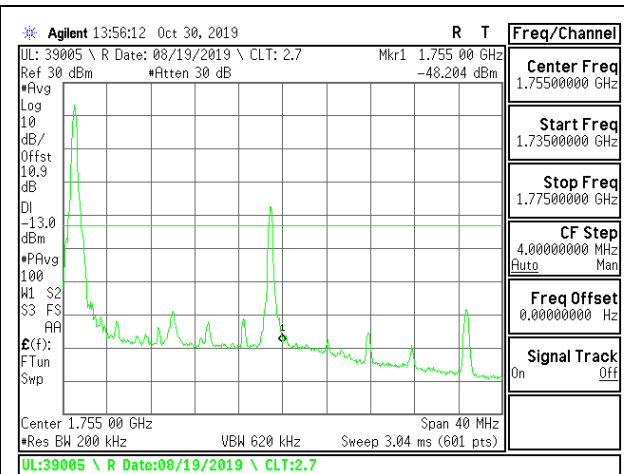

LTE B4 15MHz QPSK High Channel RB75-0

LTE B4 15MHz 16QAM Low Channel RB1-0

LTE B4 15MHz 16QAM High Channel RB1-0

LTE B4 15MHz 16QAM Low Channel RB1-74

LTE B4 15MHz 16QAM High Channel RB1-74

LTE B4 15MHz 16QAM Low Channel RB75-0

LTE B4 15MHz 16QAM High Channel RB75-0

LTE B4 20MHz QPSK Low Channel RB1-0

LTE B4 20MHz QPSK High Channel RB1-0

LTE B4 20MHz QPSK Low Channel RB1-99

LTE B4 20MHz QPSK High Channel RB1-99

LTE B4 20MHz QPSK Low Channel RB100-0