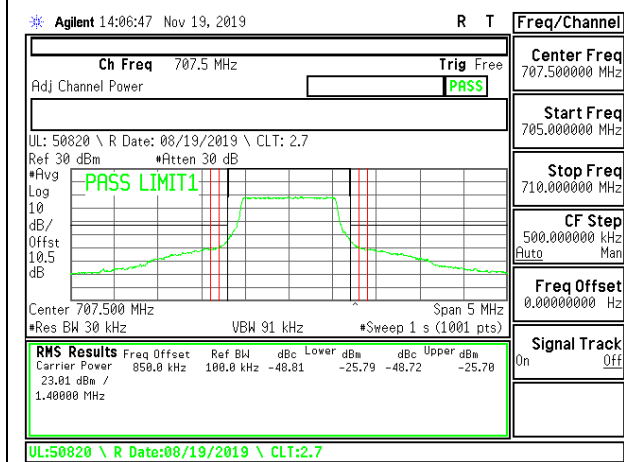

LTE B12 1.4MHz QPSK Middle Channel RB6-0