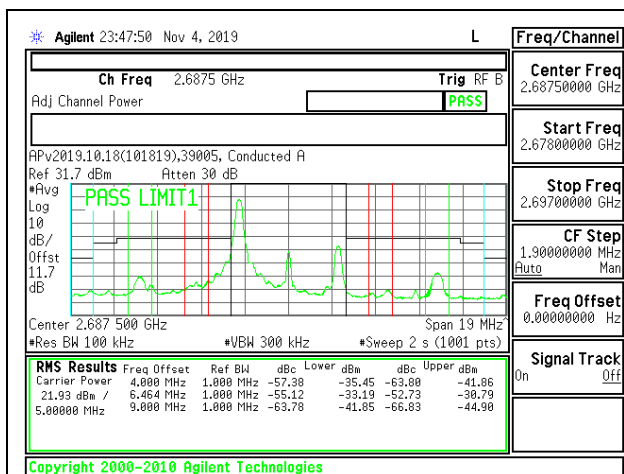

LTE B41 5MHz QPSK Middle Channel RB1-0

LTE B41 5MHz 16QAM Middle Channel RB1-0

LTE B41 5MHz QPSK Middle Channel RB1-24

LTE B41 5MHz 16QAM Middle Channel RB1-24

LTE B41 5MHz QPSK Middle Channel RB25-0

LTE B41 5MHz 16QAM Middle Channel RB25-0