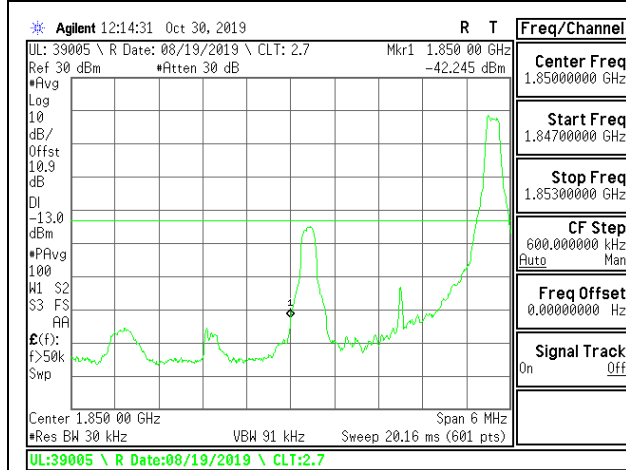

LTE B2 1.4MHz 16QAM Low Channel RB1-0

LTE B2 1.4MHz 16QAM High Channel RB1-0

LTE B2 1.4MHz 16QAM Low Channel RB1-5

LTE B2 1.4MHz 16QAM High Channel RB1-5

LTE B2 1.4MHz 16QAM Low Channel RB6-0

LTE B2 1.4MHz 16QAM High Channel RB6-0

LTE B2 3MHz QPSK Low Channel RB1-0

LTE B2 3MHz QPSK High Channel RB1-0

LTE B2 3MHz QPSK Low Channel RB1-14

LTE B2 3MHz QPSK High Channel RB1-14

LTE B2 3MHz QPSK Low Channel RB15-0

LTE B2 3MHz QPSK High Channel RB15-0

LTE B2 3MHz 16QAM Low Channel RB1-0

LTE B2 3MHz 16QAM High Channel RB1-0

LTE B2 3MHz 16QAM Low Channel RB1-14

LTE B2 3MHz 16QAM High Channel RB1-14

LTE B2 3MHz 16QAM Low Channel RB15-0

LTE B2 3MHz 16QAM High Channel RB15-0