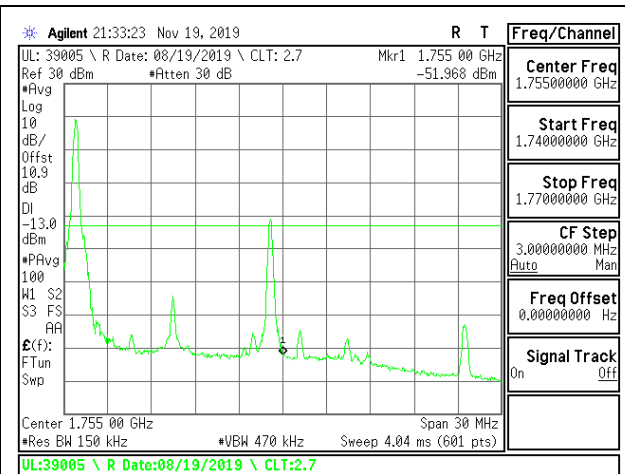

LTE B4 10MHz QPSK High Channel RB50-0

LTE B4 10MHz 16QAM Low Channel RB1-0

LTE B4 10MHz 16QAM High Channel RB1-0

LTE B4 10MHz 16QAM Low Channel RB1-49

LTE B4 10MHz 16QAM High Channel RB1-49

LTE B4 10MHz 16QAM Low Channel RB50-0

LTE B4 10MHz 16QAM High Channel RB50-0

LTE B4 15MHz QPSK Low Channel RB1-0

LTE B4 15MHz QPSK High Channel RB1-0

LTE B4 15MHz QPSK Low Channel RB1-74

LTE B4 15MHz QPSK High Channel RB1-74

LTE B4 15MHz QPSK Low Channel RB75-0

LTE B4 15MHz QPSK High Channel RB75-0

LTE B4 15MHz 16QAM Low Channel RB1-0

LTE B4 15MHz 16QAM High Channel RB1-0

LTE B4 15MHz 16QAM Low Channel RB1-74

LTE B4 15MHz 16QAM High Channel RB1-74

LTE B4 15MHz 16QAM Low Channel RB75-0