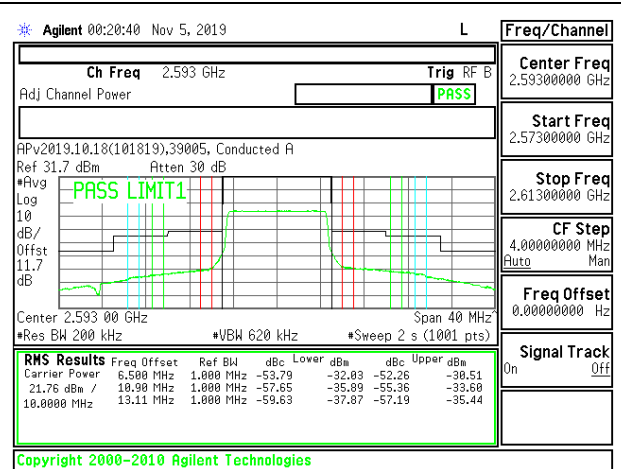

LTE B41 10MHz QPSK Low Channel RB1-0

LTE B41 10MHz 16QAM Low Channel RB1-0

LTE B41 10MHz QPSK Low Channel RB1-49

LTE B41 10MHz 16QAM Low Channel RB1-49

LTE B41 10MHz QPSK Low Channel RB50-0

LTE B41 10MHz 16QAM Low Channel RB50-0

LTE B41 10MHz QPSK Middle Channel RB1-0

LTE B41 10MHz 16QAM Middle Channel RB1-0

LTE B41 10MHz QPSK Middle Channel RB1-49

LTE B41 10MHz 16QAM Middle Channel RB1-49

LTE B41 10MHz QPSK Middle Channel RB50-0

LTE B41 10MHz 16QAM Middle Channel RB50-0

LTE B41 10MHz QPSK High Channel RB1-0

LTE B41 10MHz 16QAM High Channel RB1-0

LTE B41 10MHz QPSK High Channel RB1-49

LTE B41 10MHz 16QAM High Channel RB1-49

LTE B41 10MHz QPSK High Channel RB50-0