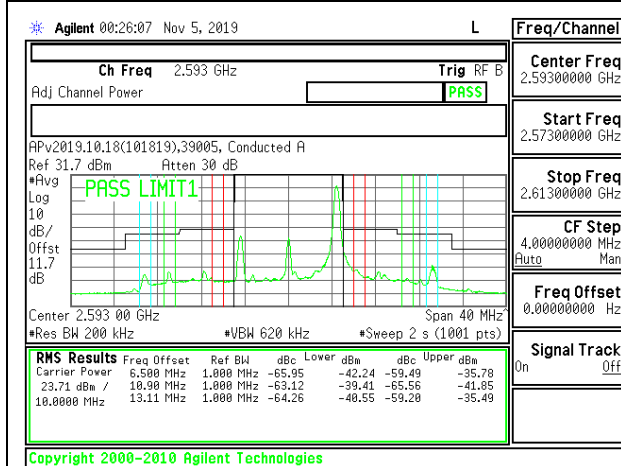

LTE B41 10MHz QPSK Middle Channel RB1-49