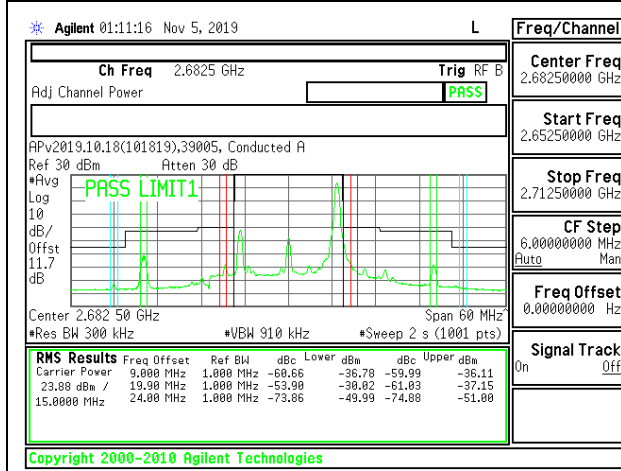

LTE B41 15MHz QPSK High Channel RB1-74