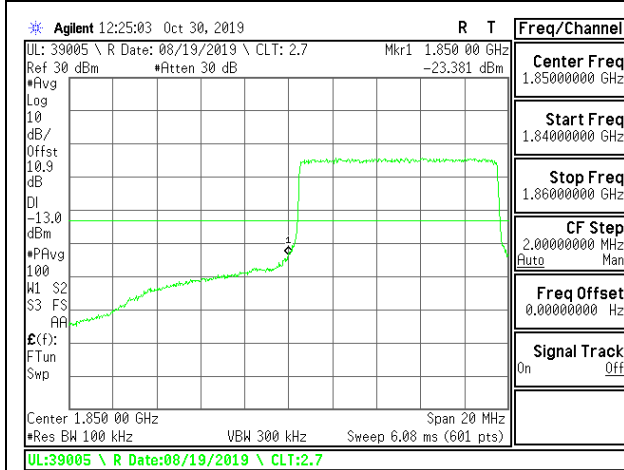

LTE B2 5MHz 16QAM Low Channel RB1-0

LTE B2 5MHz 16QAM High Channel RB1-0

LTE B2 5MHz 16QAM Low Channel RB1-24

LTE B2 5MHz 16QAM High Channel RB1-24

LTE B2 5MHz 16QAM Low Channel RB25-0

LTE B2 5MHz 16QAM High Channel RB25-0

LTE B2 10MHz QPSK Low Channel RB1-0

LTE B2 10MHz QPSK High Channel RB1-0

LTE B2 10MHz QPSK Low Channel RB1-49

LTE B2 10MHz QPSK High Channel RB1-49

LTE B2 10MHz QPSK Low Channel RB50-0

LTE B2 10MHz QPSK High Channel RB50-0

LTE B2 10MHz 16QAM Low Channel RB1-0

LTE B2 10MHz 16QAM High Channel RB1-0

LTE B2 10MHz 16QAM Low Channel RB1-49

LTE B2 10MHz 16QAM High Channel RB1-49

LTE B2 10MHz 16QAM Low Channel RB50-0

LTE B2 10MHz 16QAM High Channel RB50-0