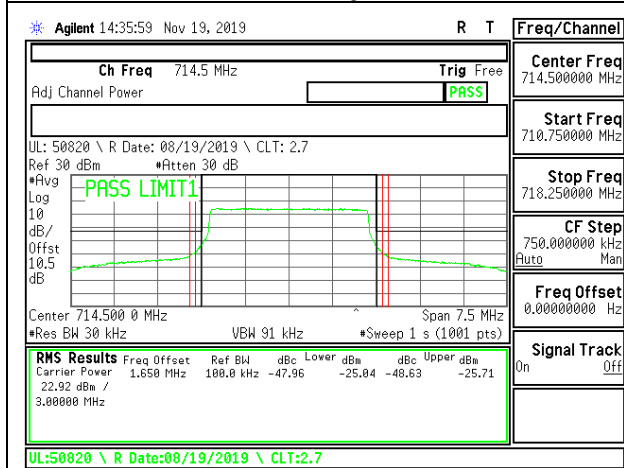

LTE B12 3MHz QPSK High Channel RB15-0