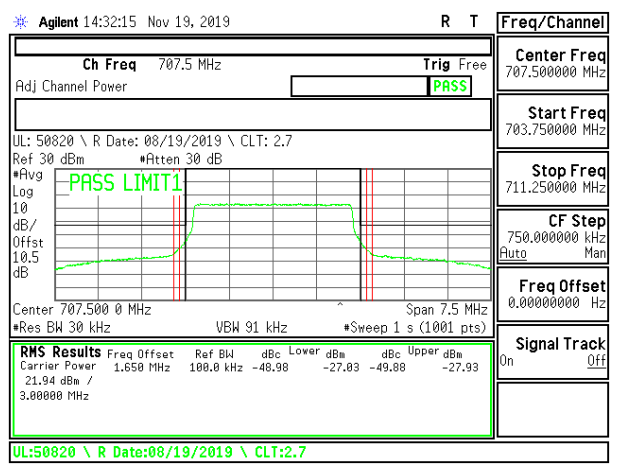

LTE B12 3MHz 16QAM Middle Channel RB15-0