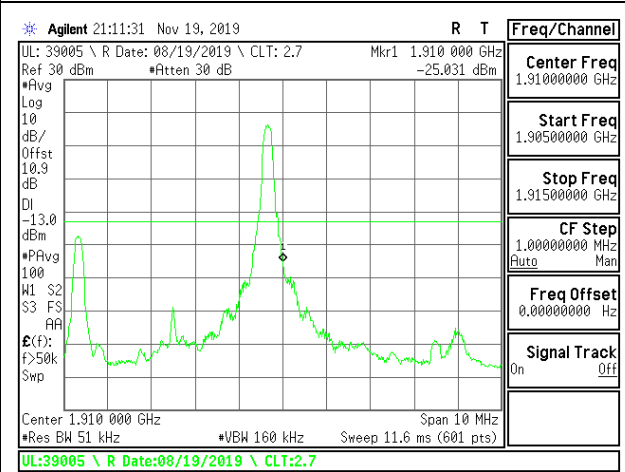

LTE B2 3MHz 16QAM Low Channel RB1-0

LTE B2 3MHz 16QAM High Channel RB1-0

LTE B2 3MHz 16QAM Low Channel RB1-14

LTE B2 3MHz 16QAM High Channel RB1-14

LTE B2 3MHz 16QAM Low Channel RB15-0

LTE B2 3MHz 16QAM High Channel RB15-0

LTE B2 5MHz QPSK Low Channel RB1-0

LTE B2 5MHz QPSK High Channel RB1-0

LTE B2 5MHz QPSK Low Channel RB1-24

LTE B2 5MHz QPSK High Channel RB1-24

LTE B2 5MHz QPSK Low Channel RB25-0

LTE B2 5MHz QPSK High Channel RB25-0

LTE B2 5MHz 16QAM Low Channel RB1-0

LTE B2 5MHz 16QAM High Channel RB1-0

LTE B2 5MHz 16QAM Low Channel RB1-24

LTE B2 5MHz 16QAM High Channel RB1-24

LTE B2 5MHz 16QAM Low Channel RB25-0

LTE B2 5MHz 16QAM High Channel RB25-0

LTE B2 10MHz QPSK Low Channel RB1-0

LTE B2 10MHz QPSK High Channel RB1-0

LTE B2 10MHz QPSK Low Channel RB1-49

LTE B2 10MHz QPSK High Channel RB1-49

LTE B2 10MHz QPSK Low Channel RB50-0

LTE B2 10MHz QPSK High Channel RB50-0