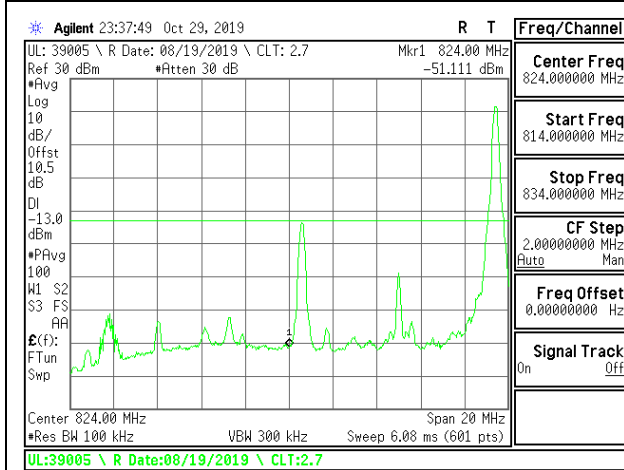

LTE B5 10MHz QPSK Low Channel RB50-0

LTE B5 10MHz QPSK High Channel RB50-0

LTE B5 10MHz 16QAM Low Channel RB1-0

LTE B5 10MHz 16QAM High Channel RB1-0

LTE B5 10MHz 16QAM Low Channel RB1-49

LTE B5 10MHz 16QAM High Channel RB1-49

LTE B5 10MHz 16QAM Low Channel RB50-0

LTE B5 10MHz 16QAM High Channel RB50-0

8.2.9. LTE BAND 12 ADJACENT CHANNEL POWER

LTE B12 1.4MHz QPSK Middle Channel RB1-0

LTE B12 1.4MHz 16QAM Middle Channel RB1-0

LTE B12 1.4MHz QPSK Middle Channel RB1-5