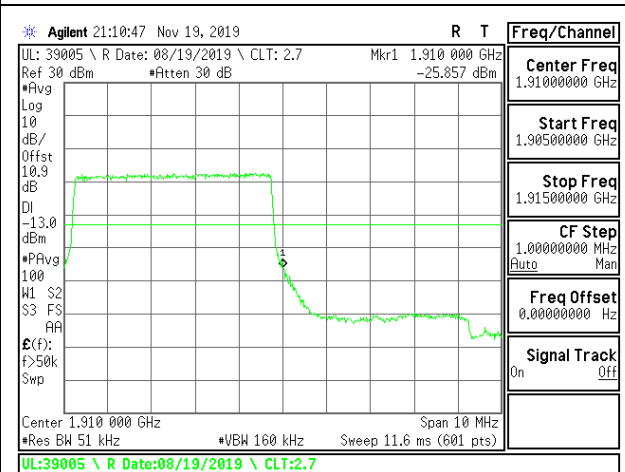

LTE B2 3MHz 16QAM Low Channel RB1-0

LTE B2 3MHz 16QAM High Channel RB1-0

LTE B2 3MHz 16QAM Low Channel RB1-14

LTE B2 3MHz 16QAM High Channel RB1-14

LTE B2 3MHz 16QAM Low Channel RB15-0

LTE B2 3MHz 16QAM High Channel RB15-0

LTE B2 5MHz QPSK Low Channel RB1-0

LTE B2 5MHz QPSK High Channel RB1-0

LTE B2 5MHz QPSK Low Channel RB1-24

LTE B2 5MHz QPSK High Channel RB1-24

LTE B2 5MHz QPSK Low Channel RB25-0

LTE B2 5MHz QPSK High Channel RB25-0

LTE B2 5MHz 16QAM Low Channel RB1-0

LTE B2 5MHz 16QAM High Channel RB1-0

LTE B2 5MHz 16QAM Low Channel RB1-24

LTE B2 5MHz 16QAM High Channel RB1-24

LTE B2 5MHz 16QAM Low Channel RB25-0

LTE B2 5MHz 16QAM High Channel RB25-0

LTE B2 10MHz QPSK Low Channel RB1-0

LTE B2 10MHz QPSK High Channel RB1-0

LTE B2 10MHz QPSK Low Channel RB1-49

LTE B2 10MHz QPSK High Channel RB1-49

LTE B2 10MHz QPSK Low Channel RB50-0

LTE B2 10MHz QPSK High Channel RB50-0