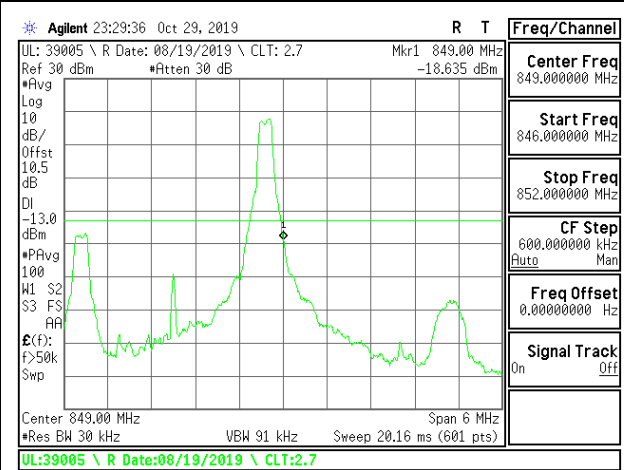

LTE B5 1.4MHz 16QAM Low Channel RB6-0

LTE B5 1.4MHz 16QAM High Channel RB6-0

LTE B5 3MHz QPSK Low Channel RB1-0

LTE B5 3MHz QPSK High Channel RB1-0

LTE B5 3MHz QPSK Low Channel RB1-14

LTE B5 3MHz QPSK High Channel RB1-14