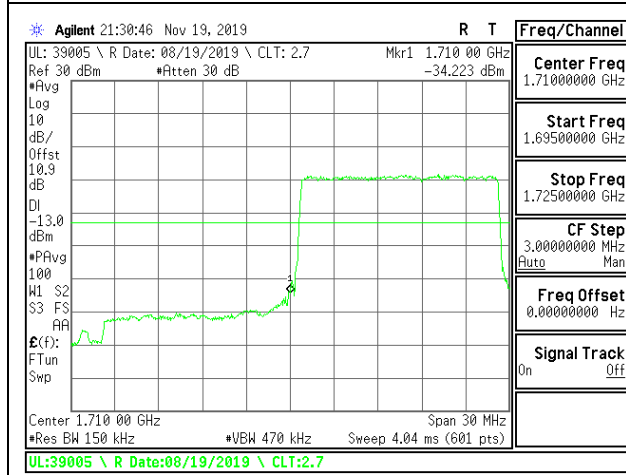

LTE B4 10MHz QPSK High Channel RB50-0

LTE B4 10MHz 16QAM Low Channel RB1-0

LTE B4 10MHz 16QAM High Channel RB1-0

LTE B4 10MHz 16QAM Low Channel RB1-49

LTE B4 10MHz 16QAM High Channel RB1-49

LTE B4 10MHz 16QAM Low Channel RB50-0

LTE B4 10MHz 16QAM High Channel RB50-0

LTE B4 15MHz QPSK Low Channel RB1-0

LTE B4 15MHz QPSK High Channel RB1-0

LTE B4 15MHz QPSK Low Channel RB1-74

LTE B4 15MHz QPSK High Channel RB1-74

LTE B4 15MHz QPSK Low Channel RB75-0

LTE B4 15MHz QPSK High Channel RB75-0

LTE B4 15MHz 16QAM Low Channel RB1-0

LTE B4 15MHz 16QAM High Channel RB1-0

LTE B4 15MHz 16QAM Low Channel RB1-74

LTE B4 15MHz 16QAM High Channel RB1-74

LTE B4 15MHz 16QAM Low Channel RB75-0