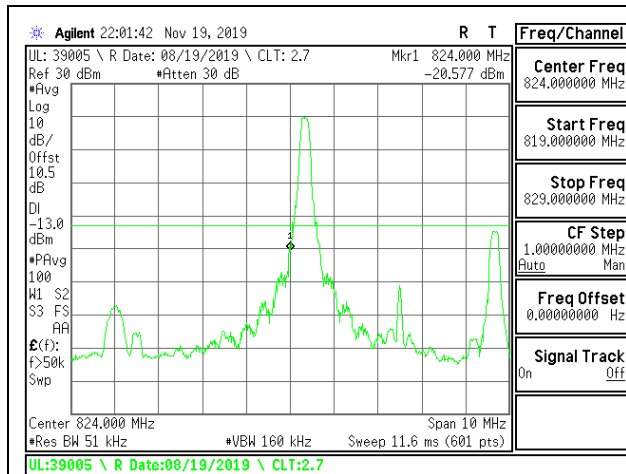

LTE B5 5MHz QPSK Low Channel RB1-0