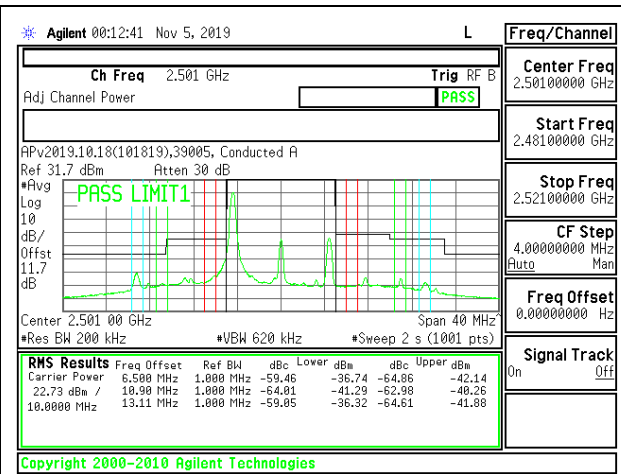

LTE B41 10MHz 16QAM Low Channel RB1-0