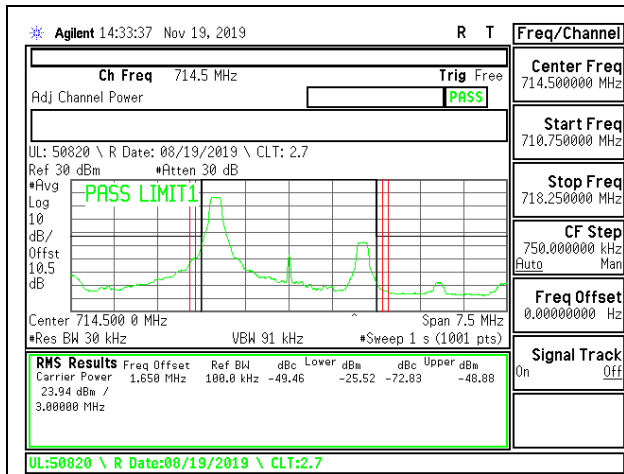

LTE B12 3MHz QPSK High Channel RB1-0