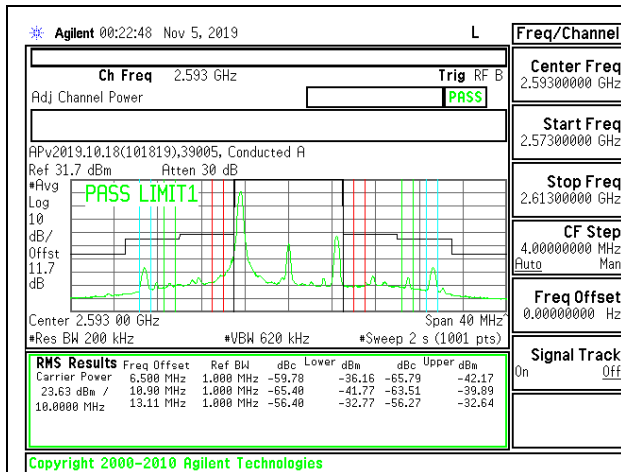

LTE B41 10MHz QPSK Low Channel RB1-0

LTE B41 10MHz 16QAM Low Channel RB1-0

LTE B41 10MHz QPSK Low Channel RB1-49

LTE B41 10MHz 16QAM Low Channel RB1-49

LTE B41 10MHz QPSK Low Channel RB50-0

LTE B41 10MHz 16QAM Low Channel RB50-0