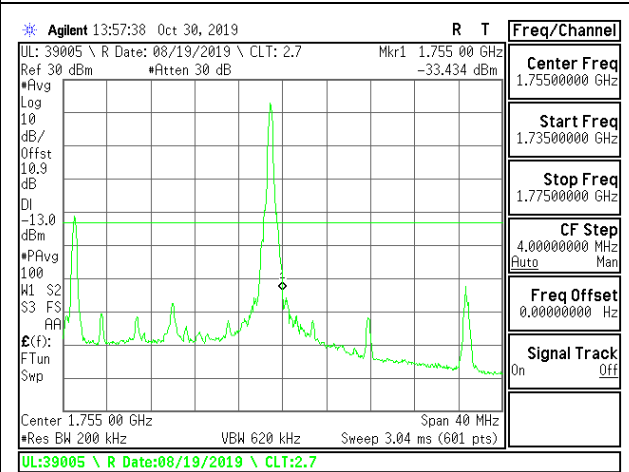

LTE B4 20MHz QPSK High Channel RB100-0

LTE B4 20MHz 16QAM Low Channel RB1-0

LTE B4 20MHz 16QAM High Channel RB1-0

LTE B4 20MHz 16QAM Low Channel RB1-99

LTE B4 20MHz 16QAM High Channel RB1-99

LTE B4 20MHz 16QAM Low Channel RB100-0

LTE B4 20MHz 16QAM High Channel RB100-0

8.2.8. LTE BAND 5 BANDEDGE

LTE B5 1.4MHz QPSK Low Channel RB1-0

LTE B5 1.4MHz QPSK High Channel RB1-0

LTE B5 1.4MHz QPSK Low Channel RB1-5

LTE B5 1.4MHz QPSK High Channel RB1-5