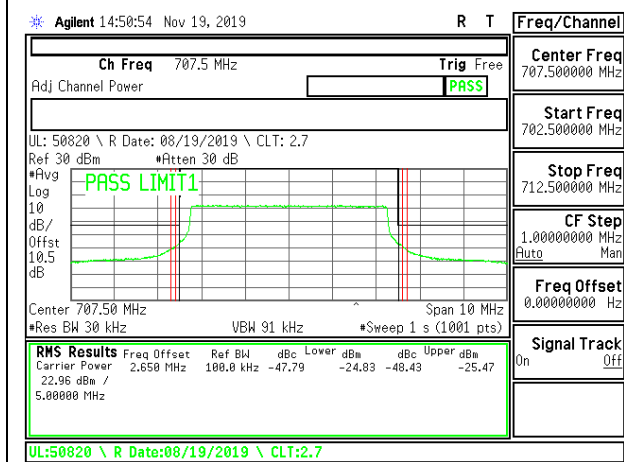

LTE B12 5MHz QPSK Middle Channel RB25-0