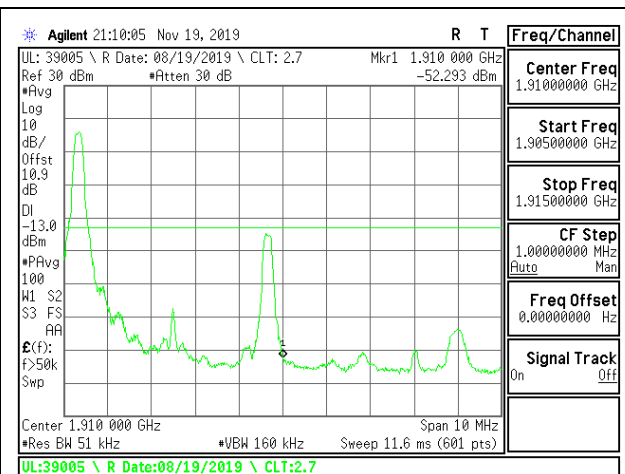

LTE B2 3MHz QPSK Low Channel RB1-0

LTE B2 3MHz QPSK High Channel RB1-0

LTE B2 3MHz QPSK Low Channel RB1-14

LTE B2 3MHz QPSK High Channel RB1-14

LTE B2 3MHz QPSK Low Channel RB15-0

LTE B2 3MHz QPSK High Channel RB15-0

LTE B2 3MHz 16QAM Low Channel RB1-0

LTE B2 3MHz 16QAM High Channel RB1-0

LTE B2 3MHz 16QAM Low Channel RB1-14

LTE B2 3MHz 16QAM High Channel RB1-14

LTE B2 3MHz 16QAM Low Channel RB15-0

LTE B2 3MHz 16QAM High Channel RB15-0

LTE B2 5MHz QPSK Low Channel RB1-0

LTE B2 5MHz QPSK High Channel RB1-0

LTE B2 5MHz QPSK Low Channel RB1-24

LTE B2 5MHz QPSK High Channel RB1-24

LTE B2 5MHz QPSK Low Channel RB25-0

LTE B2 5MHz QPSK High Channel RB25-0