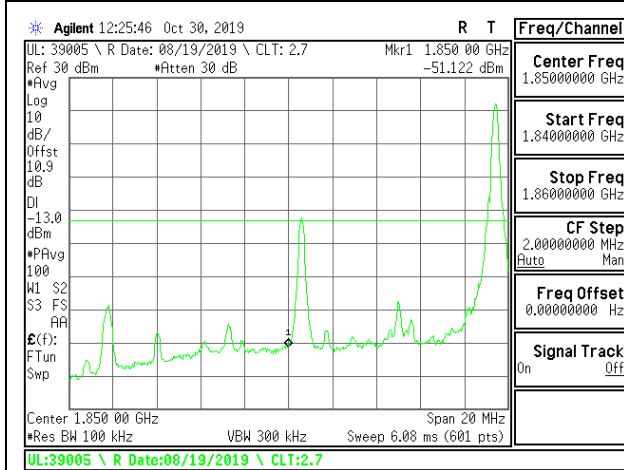

LTE B2 5MHz 16QAM Low Channel RB1-0

LTE B2 5MHz 16QAM High Channel RB1-0

LTE B2 5MHz 16QAM Low Channel RB1-24

LTE B2 5MHz 16QAM High Channel RB1-24

LTE B2 5MHz 16QAM Low Channel RB25-0

LTE B2 5MHz 16QAM High Channel RB25-0

LTE B2 10MHz QPSK Low Channel RB1-0

LTE B2 10MHz QPSK High Channel RB1-0

LTE B2 10MHz QPSK Low Channel RB1-49

LTE B2 10MHz QPSK High Channel RB1-49

LTE B2 10MHz QPSK Low Channel RB50-0

LTE B2 10MHz QPSK High Channel RB50-0

LTE B2 10MHz 16QAM Low Channel RB1-0

LTE B2 10MHz 16QAM High Channel RB1-0

LTE B2 10MHz 16QAM Low Channel RB1-49

LTE B2 10MHz 16QAM High Channel RB1-49

LTE B2 10MHz 16QAM Low Channel RB50-0

LTE B2 10MHz 16QAM High Channel RB50-0