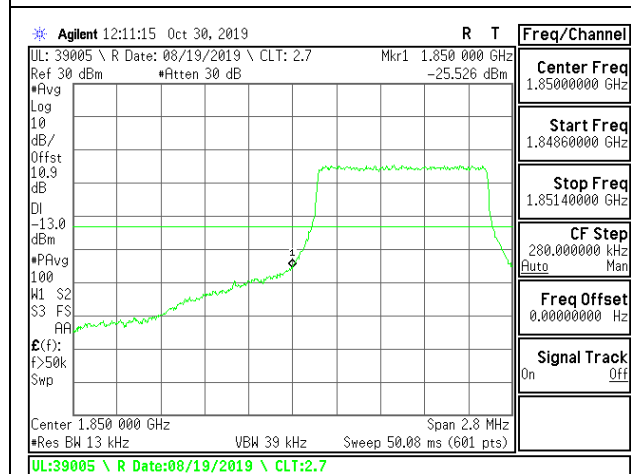

LTE B2 1.4MHz 16QAM Low Channel RB1-0

LTE B2 1.4MHz 16QAM High Channel RB1-0

LTE B2 1.4MHz 16QAM Low Channel RB1-5

LTE B2 1.4MHz 16QAM High Channel RB1-5

LTE B2 1.4MHz 16QAM Low Channel RB6-0

LTE B2 1.4MHz 16QAM High Channel RB6-0

LTE B2 3MHz QPSK Low Channel RB1-0

LTE B2 3MHz QPSK High Channel RB1-0

LTE B2 3MHz QPSK Low Channel RB1-14

LTE B2 3MHz QPSK High Channel RB1-14

LTE B2 3MHz QPSK Low Channel RB15-0

LTE B2 3MHz QPSK High Channel RB15-0