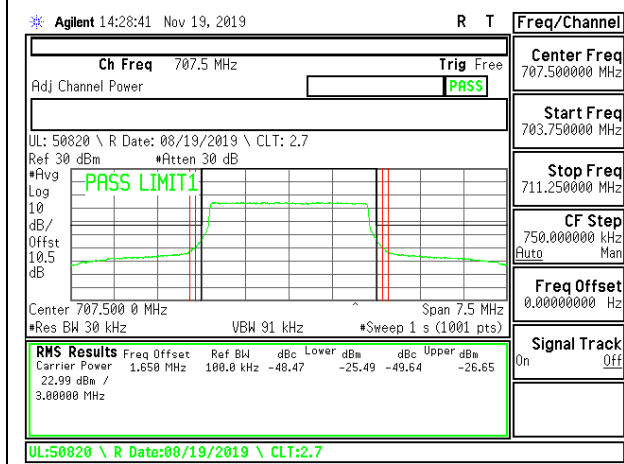

LTE B12 3MHz QPSK Middle Channel RB15-0