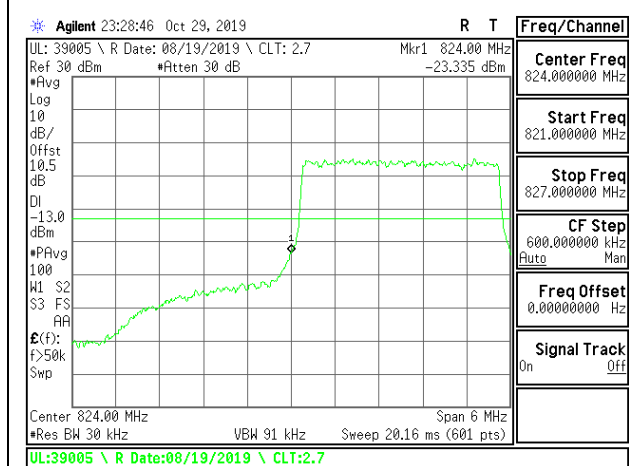

LTE B5 1.4MHz 16QAM Low Channel RB6-0

LTE B5 1.4MHz 16QAM High Channel RB6-0

LTE B5 3MHz QPSK Low Channel RB1-0

LTE B5 3MHz QPSK High Channel RB1-0

LTE B5 3MHz QPSK Low Channel RB1-14

LTE B5 3MHz QPSK High Channel RB1-14

LTE B5 3MHz QPSK Low Channel RB15-0

LTE B5 3MHz QPSK High Channel RB15-0

LTE B5 3MHz 16QAM Low Channel RB1-0

LTE B5 3MHz 16QAM High Channel RB1-0

LTE B5 3MHz 16QAM Low Channel RB1-14

LTE B5 3MHz 16QAM High Channel RB1-14

LTE B5 3MHz 16QAM Low Channel RB15-0

LTE B5 3MHz 16QAM High Channel RB15-0

LTE B5 5MHz QPSK Low Channel RB1-0

LTE B5 5MHz QPSK High Channel RB1-0

LTE B5 5MHz QPSK Low Channel RB1-24

LTE B5 5MHz QPSK High Channel RB1-24