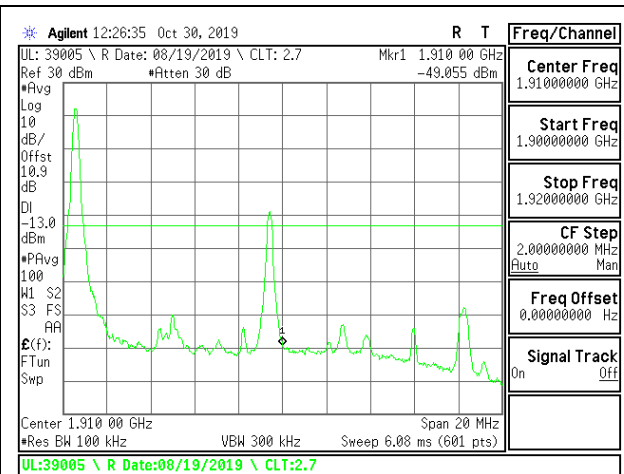

LTE B2 5MHz QPSK Low Channel RB1-0

LTE B2 5MHz QPSK High Channel RB1-0

LTE B2 5MHz QPSK Low Channel RB1-24

LTE B2 5MHz QPSK High Channel RB1-24

LTE B2 5MHz QPSK Low Channel RB25-0

LTE B2 5MHz QPSK High Channel RB25-0

LTE B2 5MHz 16QAM Low Channel RB1-0

LTE B2 5MHz 16QAM High Channel RB1-0

LTE B2 5MHz 16QAM Low Channel RB1-24

LTE B2 5MHz 16QAM High Channel RB1-24

LTE B2 5MHz 16QAM Low Channel RB25-0

LTE B2 5MHz 16QAM High Channel RB25-0

LTE B2 10MHz QPSK Low Channel RB1-0

LTE B2 10MHz QPSK High Channel RB1-0

LTE B2 10MHz QPSK Low Channel RB1-49

LTE B2 10MHz QPSK High Channel RB1-49

LTE B2 10MHz QPSK Low Channel RB50-0

LTE B2 10MHz QPSK High Channel RB50-0