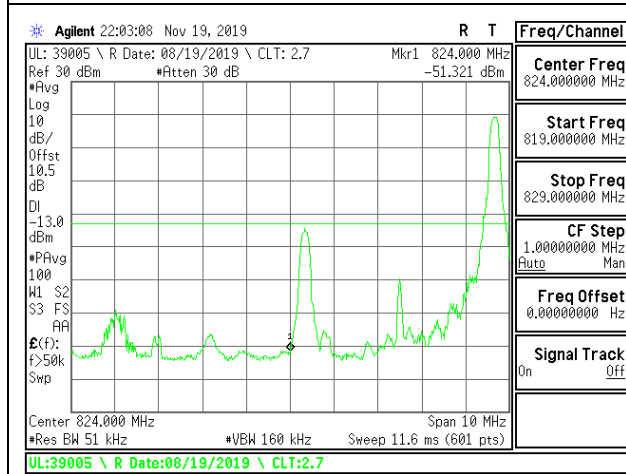

LTE B5 5MHz QPSK Low Channel RB25-0

LTE B5 5MHz QPSK High Channel RB25-0

LTE B5 5MHz 16QAM Low Channel RB1-0

LTE B5 5MHz 16QAM High Channel RB1-0

LTE B5 5MHz 16QAM Low Channel RB1-24

LTE B5 5MHz 16QAM High Channel RB1-24