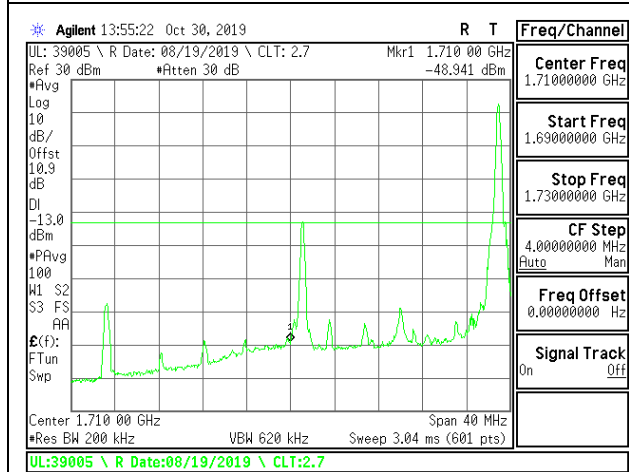

LTE B4 15MHz 16QAM High Channel RB75-0

LTE B4 20MHz QPSK Low Channel RB1-0

LTE B4 20MHz QPSK High Channel RB1-0

LTE B4 20MHz QPSK Low Channel RB1-99

LTE B4 20MHz QPSK High Channel RB1-99

LTE B4 20MHz QPSK Low Channel RB100-0

LTE B4 20MHz QPSK High Channel RB100-0

LTE B4 20MHz 16QAM Low Channel RB1-0

LTE B4 20MHz 16QAM High Channel RB1-0

LTE B4 20MHz 16QAM Low Channel RB1-99

LTE B4 20MHz 16QAM High Channel RB1-99

LTE B4 20MHz 16QAM Low Channel RB100-0