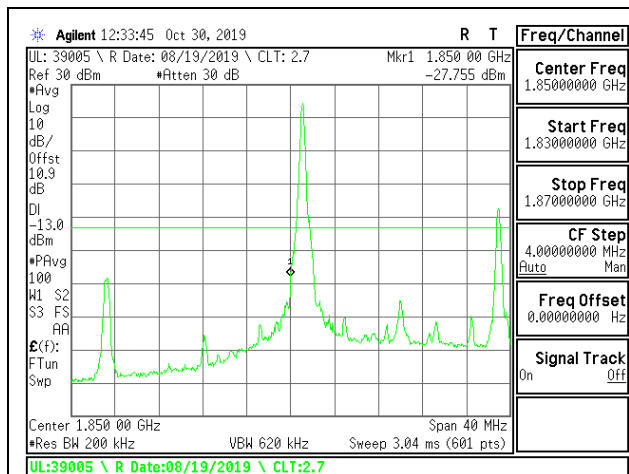

LTE B2 15MHz QPSK Low Channel RB1-0

LTE B2 15MHz QPSK High Channel RB1-0

LTE B2 15MHz QPSK Low Channel RB1-74

LTE B2 15MHz QPSK High Channel RB1-74

LTE B2 15MHz QPSK Low Channel RB75-0

LTE B2 15MHz QPSK High Channel RB75-0

LTE B2 15MHz 16QAM Low Channel RB1-0

LTE B2 15MHz 16QAM High Channel RB1-0

LTE B2 15MHz 16QAM Low Channel RB1-74

LTE B2 15MHz 16QAM High Channel RB1-74

LTE B2 15MHz 16QAM Low Channel RB75-0

LTE B2 15MHz 16QAM High Channel RB75-0

LTE B2 20MHz QPSK Low Channel RB1-0

LTE B2 20MHz QPSK High Channel RB1-0

LTE B2 20MHz QPSK Low Channel RB1-99

LTE B2 20MHz QPSK High Channel RB1-99

LTE B2 20MHz QPSK Low Channel RB100-0

LTE B2 20MHz QPSK High Channel RB100-0