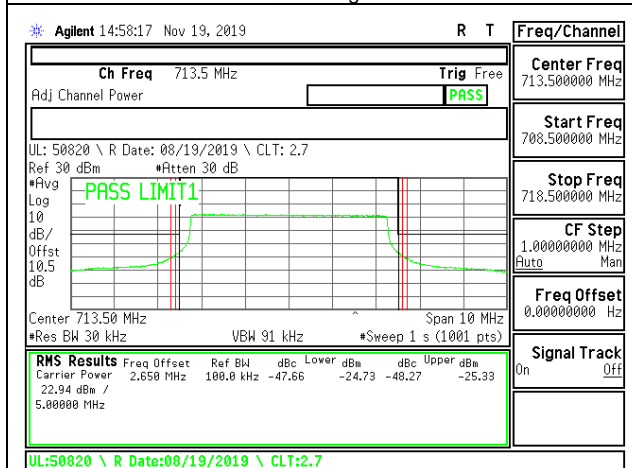

LTE B12 5MHz QPSK High Channel RB25-0