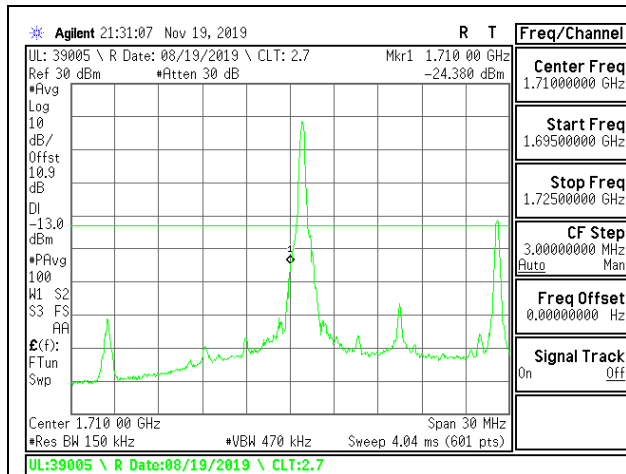

LTE B4 15MHz 16QAM Low Channel RB1-0