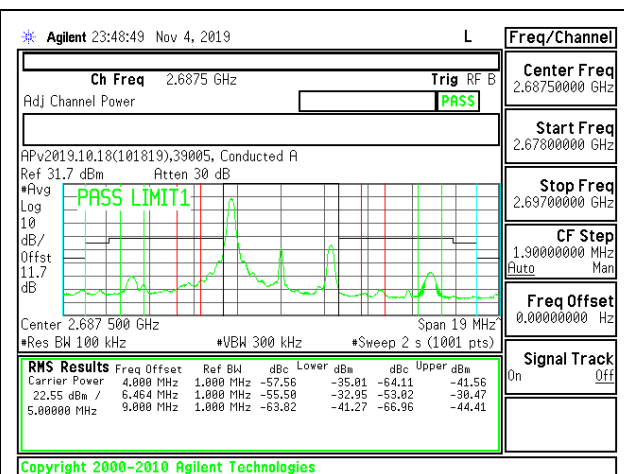

LTE B41 5MHz 16QAM High Channel RB1-0