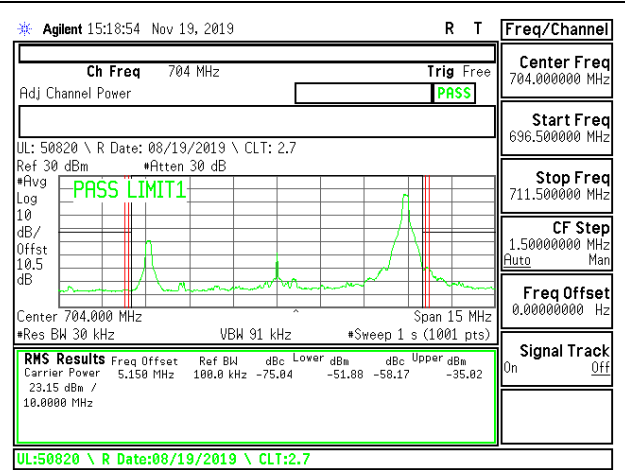

LTE B12 5MHz 16QAM High Channel RB1-24

LTE B12 5MHz QPSK High Channel RB25-0

LTE B12 5MHz 16QAM High Channel RB25-0

LTE B12 10MHz QPSK Low Channel RB1-0

LTE B12 10MHz 16QAM Low Channel RB1-0

LTE B12 10MHz QPSK Low Channel RB1-49

LTE B12 10MHz 16QAM Low Channel RB1-49

LTE B12 10MHz QPSK Low Channel RB50-0

LTE B12 10MHz 16QAM Low Channel RB50-0

LTE B12 10MHz QPSK High Channel RB1-0

LTE B12 10MHz 16QAM High Channel RB1-0

LTE B12 10MHz QPSK High Channel RB1-49