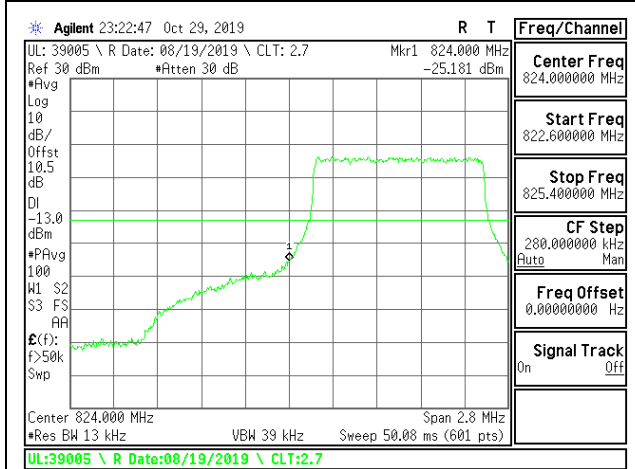

LTE B4 20MHz 16QAM High Channel RB100-0

8.2.8. LTE BAND 5 BANDEDGE

LTE B5 1.4MHz QPSK Low Channel RB1-0

LTE B5 1.4MHz QPSK High Channel RB1-0

LTE B5 1.4MHz QPSK Low Channel RB1-5

LTE B5 1.4MHz QPSK High Channel RB1-5

LTE B5 1.4MHz QPSK Low Channel RB6-0

LTE B5 1.4MHz QPSK High Channel RB6-0

LTE B5 1.4MHz 16QAM Low Channel RB1-0

LTE B5 1.4MHz 16QAM High Channel RB1-0

LTE B5 1.4MHz 16QAM Low Channel RB1-5

LTE B5 1.4MHz 16QAM High Channel RB1-5