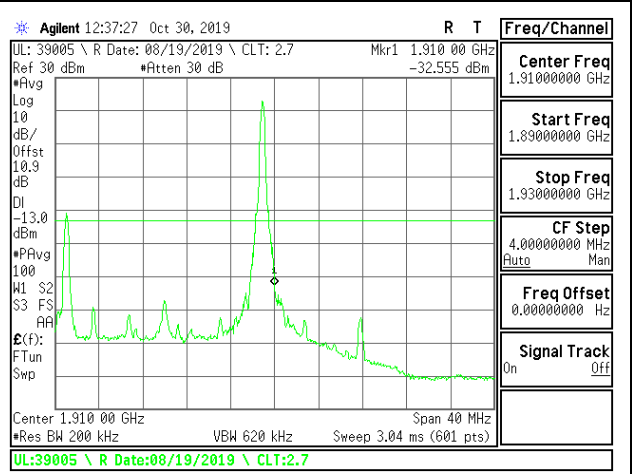

LTE B2 15MHz 16QAM Low Channel RB1-0

LTE B2 15MHz 16QAM High Channel RB1-0

LTE B2 15MHz 16QAM Low Channel RB1-74

LTE B2 15MHz 16QAM High Channel RB1-74

LTE B2 15MHz 16QAM Low Channel RB75-0

LTE B2 15MHz 16QAM High Channel RB75-0

LTE B2 20MHz QPSK Low Channel RB1-0

LTE B2 20MHz QPSK High Channel RB1-0

LTE B2 20MHz QPSK Low Channel RB1-99

LTE B2 20MHz QPSK High Channel RB1-99

LTE B2 20MHz QPSK Low Channel RB100-0

LTE B2 20MHz QPSK High Channel RB100-0

LTE B2 20MHz 16QAM Low Channel RB1-0

LTE B2 20MHz 16QAM High Channel RB1-0

LTE B2 20MHz 16QAM Low Channel RB1-99

LTE B2 20MHz 16QAM High Channel RB1-99

LTE B2 20MHz 16QAM Low Channel RB100-0

LTE B2 20MHz 16QAM High Channel RB100-0