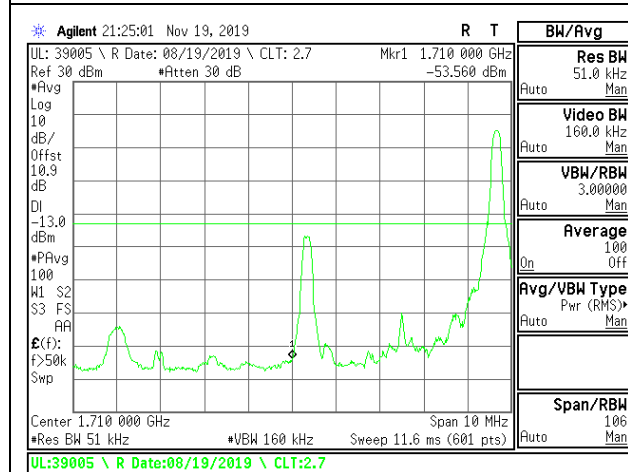

LTE B4 3MHz QPSK High Channel RB15-0

LTE B4 3MHz 16QAM Low Channel RB1-0

LTE B4 3MHz 16QAM High Channel RB1-0

LTE B4 3MHz 16QAM Low Channel RB1-14

LTE B4 3MHz 16QAM High Channel RB1-14

LTE B4 3MHz 16QAM Low Channel RB15-0

LTE B4 3MHz 16QAM High Channel RB15-0

LTE B4 5MHz QPSK Low Channel RB1-0

LTE B4 5MHz QPSK High Channel RB1-0

LTE B4 5MHz QPSK Low Channel RB1-24

LTE B4 5MHz QPSK High Channel RB1-24

LTE B4 5MHz QPSK Low Channel RB25-0