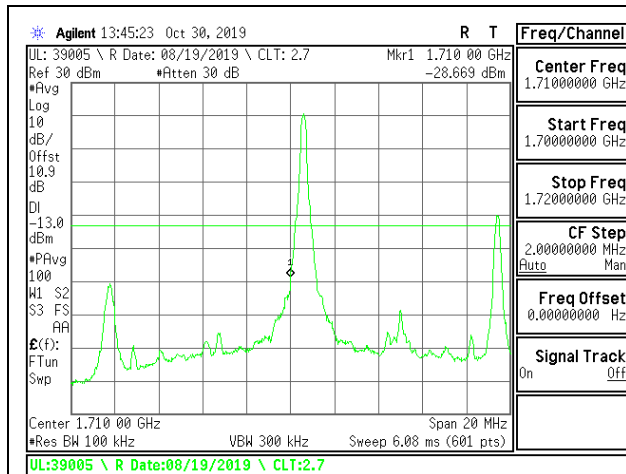

LTE B4 5MHz 16QAM High Channel RB25-0

LTE B4 10MHz QPSK Low Channel RB1-0

LTE B4 10MHz QPSK High Channel RB1-0

LTE B4 10MHz QPSK Low Channel RB1-49

LTE B4 10MHz QPSK High Channel RB1-49

LTE B4 10MHz QPSK Low Channel RB50-0

LTE B4 10MHz QPSK High Channel RB50-0

LTE B4 10MHz 16QAM Low Channel RB1-0

LTE B4 10MHz 16QAM High Channel RB1-0

LTE B4 10MHz 16QAM Low Channel RB1-49

LTE B4 10MHz 16QAM High Channel RB1-49

LTE B4 10MHz 16QAM Low Channel RB50-0