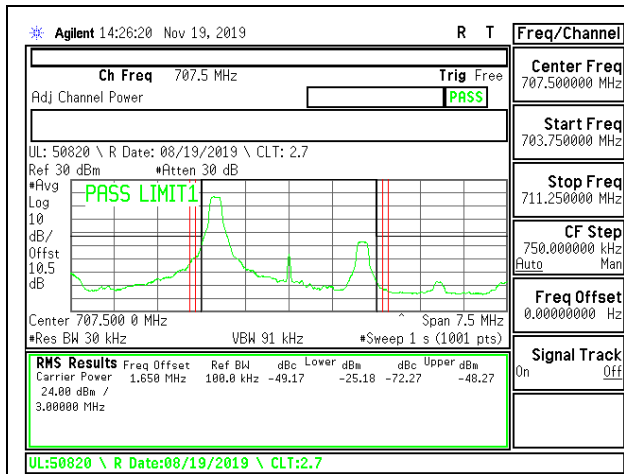

LTE B12 3MHz QPSK Middle Channel RB1-0