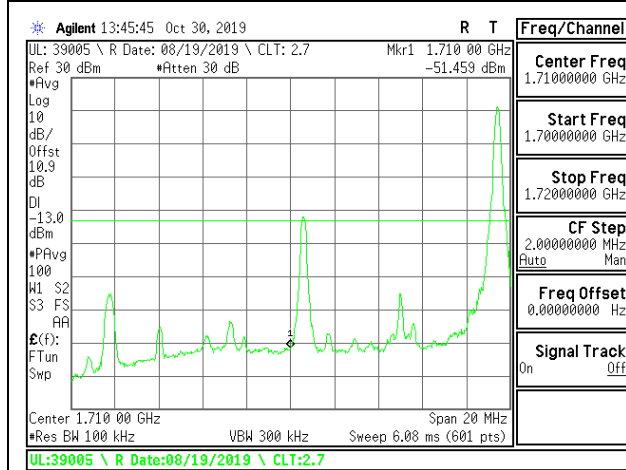

LTE B4 5MHz 16QAM High Channel RB25-0

LTE B4 10MHz QPSK Low Channel RB1-0

LTE B4 10MHz QPSK High Channel RB1-0

LTE B4 10MHz QPSK Low Channel RB1-49

LTE B4 10MHz QPSK High Channel RB1-49

LTE B4 10MHz QPSK Low Channel RB50-0

LTE B4 10MHz QPSK High Channel RB50-0

LTE B4 10MHz 16QAM Low Channel RB1-0

LTE B4 10MHz 16QAM High Channel RB1-0

LTE B4 10MHz 16QAM Low Channel RB1-49

LTE B4 10MHz 16QAM High Channel RB1-49

LTE B4 10MHz 16QAM Low Channel RB50-0