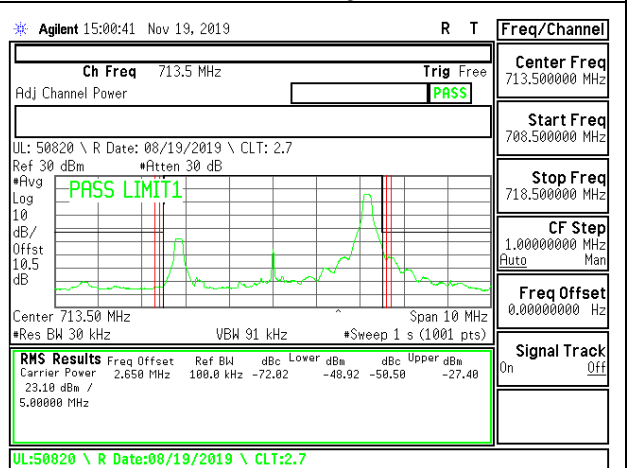

LTE B12 5MHz 16QAM Low Channel RB1-24

LTE B12 5MHz QPSK Low Channel RB25-0

LTE B12 5MHz 16QAM Low Channel RB25-0

LTE B12 5MHz QPSK Middle Channel RB1-0

LTE B12 5MHz 16QAM Middle Channel RB1-0

LTE B12 5MHz QPSK Middle Channel RB1-24

LTE B12 5MHz 16QAM Middle Channel RB1-24

LTE B12 5MHz QPSK Middle Channel RB25-0

LTE B12 5MHz 16QAM Middle Channel RB25-0

LTE B12 5MHz QPSK High Channel RB1-0

LTE B12 5MHz 16QAM High Channel RB1-0

LTE B12 5MHz QPSK High Channel RB1-24

LTE B12 5MHz 16QAM High Channel RB1-24

LTE B12 5MHz QPSK High Channel RB25-0

LTE B12 5MHz 16QAM High Channel RB25-0

LTE B12 10MHz QPSK Low Channel RB1-0

LTE B12 10MHz 16QAM Low Channel RB1-0

LTE B12 10MHz QPSK Low Channel RB1-49