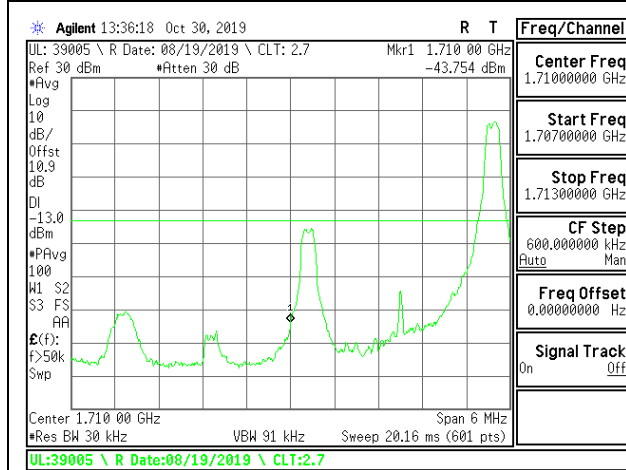

LTE B4 1.4MHz QPSK High Channel RB6-0

LTE B4 1.4MHz 16QAM Low Channel RB1-0

LTE B4 1.4MHz 16QAM High Channel RB1-0

LTE B4 1.4MHz 16QAM Low Channel RB1-5

LTE B4 1.4MHz 16QAM High Channel RB1-5

LTE B4 1.4MHz 16QAM Low Channel RB6-0

LTE B4 1.4MHz 16QAM High Channel RB6-0

LTE B4 3MHz QPSK Low Channel RB1-0

LTE B4 3MHz QPSK High Channel RB1-0

LTE B4 3MHz QPSK Low Channel RB1-14

LTE B4 3MHz QPSK High Channel RB1-14

LTE B4 3MHz QPSK Low Channel RB15-0

LTE B4 3MHz QPSK High Channel RB15-0

LTE B4 3MHz 16QAM Low Channel RB1-0

LTE B4 3MHz 16QAM High Channel RB1-0

LTE B4 3MHz 16QAM Low Channel RB1-14

LTE B4 3MHz 16QAM High Channel RB1-14

LTE B4 3MHz 16QAM Low Channel RB15-0