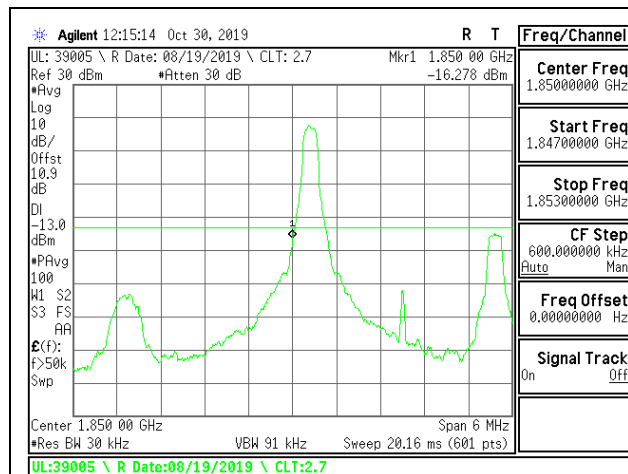

LTE B2 1.4MHz 16QAM Low Channel RB1-0

LTE B2 1.4MHz 16QAM High Channel RB1-0

LTE B2 1.4MHz 16QAM Low Channel RB1-5

LTE B2 1.4MHz 16QAM High Channel RB1-5

LTE B2 1.4MHz 16QAM Low Channel RB6-0

LTE B2 1.4MHz 16QAM High Channel RB6-0

LTE B2 3MHz QPSK Low Channel RB1-0

LTE B2 3MHz QPSK High Channel RB1-0

LTE B2 3MHz QPSK Low Channel RB1-14

LTE B2 3MHz QPSK High Channel RB1-14

LTE B2 3MHz QPSK Low Channel RB15-0

LTE B2 3MHz QPSK High Channel RB15-0

LTE B2 3MHz 16QAM Low Channel RB1-0

LTE B2 3MHz 16QAM High Channel RB1-0

LTE B2 3MHz 16QAM Low Channel RB1-14

LTE B2 3MHz 16QAM High Channel RB1-14

LTE B2 3MHz 16QAM Low Channel RB15-0

LTE B2 3MHz 16QAM High Channel RB15-0