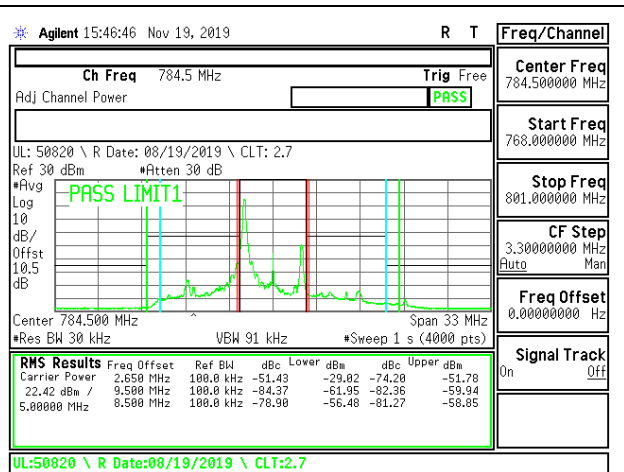

LTE B12 10MHz 16QAM High Channel RB1-49

LTE B12 10MHz QPSK High Channel RB50-0

LTE B12 10MHz 16QAM High Channel RB50-0

8.2.10. LTE BAND 13 ADJACENT CHANNEL POWER

LTE B13 5MHz QPSK High Channel RB1-0

LTE B13 5MHz 16QAM High Channel RB1-0

LTE B13 5MHz QPSK High Channel RB1-24

LTE B13 5MHz 16QAM High Channel RB1-24

LTE B13 5MHz QPSK High Channel RB25-0

LTE B13 5MHz 16QAM High Channel RB25-0

LTE B13 10MHz QPSK Middle Channel RB1-0

LTE B13 10MHz 16QAM Middle Channel RB1-0