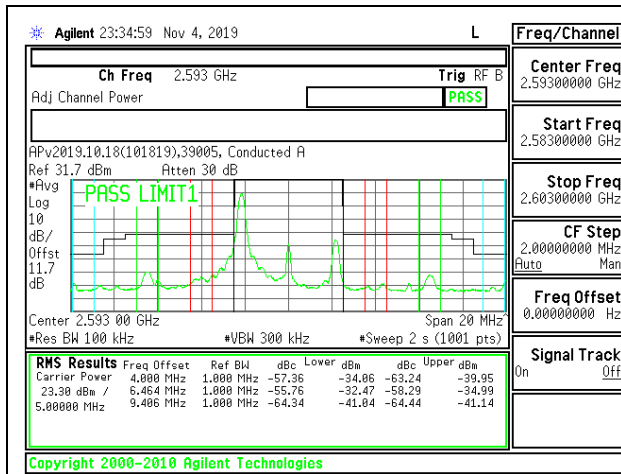

LTE B13 10MHz QPSK Middle Channel RB1-49

LTE B13 10MHz 16QAM Middle Channel RB1-49

LTE B13 10MHz QPSK Middle Channel RB50-0

LTE B13 10MHz 16QAM Middle Channel RB50-0

8.2.11. LTE BAND 41 ADJACENT CHANNEL POWER (FCC)

LTE B41 5MHz QPSK Low Channel RB1-0

LTE B41 5MHz 16QAM Low Channel RB1-0

LTE B41 5MHz QPSK Low Channel RB1-24

LTE B41 5MHz 16QAM Low Channel RB1-24

LTE B41 5MHz QPSK Low Channel RB25-0

LTE B41 5MHz 16QAM Low Channel RB25-0