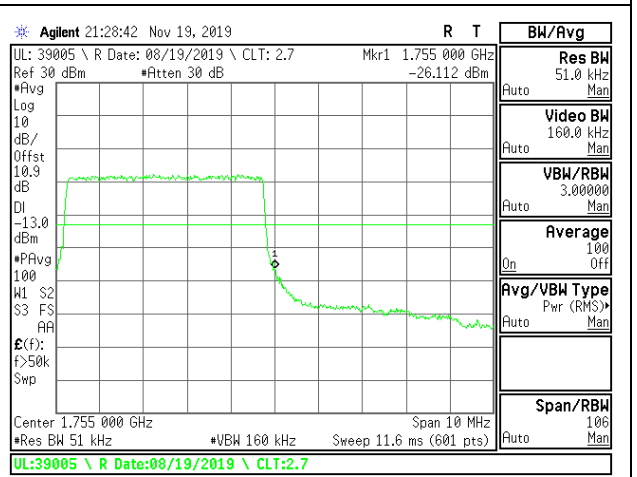

LTE B4 5MHz QPSK High Channel RB25-0

LTE B4 5MHz 16QAM Low Channel RB1-0

LTE B4 5MHz 16QAM High Channel RB1-0

LTE B4 5MHz 16QAM Low Channel RB1-24

LTE B4 5MHz 16QAM High Channel RB1-24

LTE B4 5MHz 16QAM Low Channel RB25-0