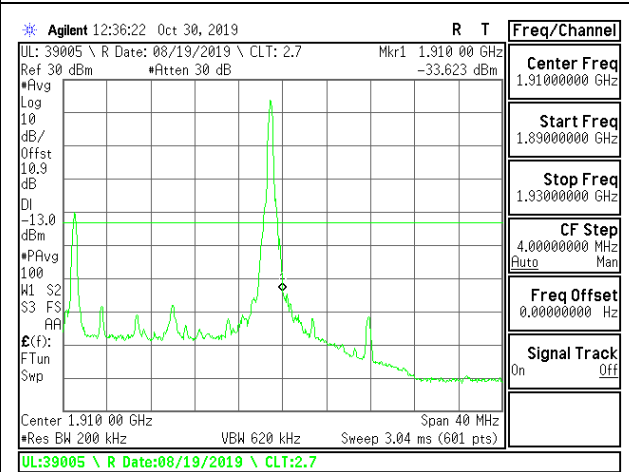

LTE B2 15MHz QPSK Low Channel RB1-0

LTE B2 15MHz QPSK High Channel RB1-0

LTE B2 15MHz QPSK Low Channel RB1-74

LTE B2 15MHz QPSK High Channel RB1-74

LTE B2 15MHz QPSK Low Channel RB75-0

LTE B2 15MHz QPSK High Channel RB75-0

LTE B2 15MHz 16QAM Low Channel RB1-0

LTE B2 15MHz 16QAM High Channel RB1-0

LTE B2 15MHz 16QAM Low Channel RB1-74

LTE B2 15MHz 16QAM High Channel RB1-74

LTE B2 15MHz 16QAM Low Channel RB75-0

LTE B2 15MHz 16QAM High Channel RB75-0

LTE B2 20MHz QPSK Low Channel RB1-0

LTE B2 20MHz QPSK High Channel RB1-0

LTE B2 20MHz QPSK Low Channel RB1-99

LTE B2 20MHz QPSK High Channel RB1-99

LTE B2 20MHz QPSK Low Channel RB100-0

LTE B2 20MHz QPSK High Channel RB100-0