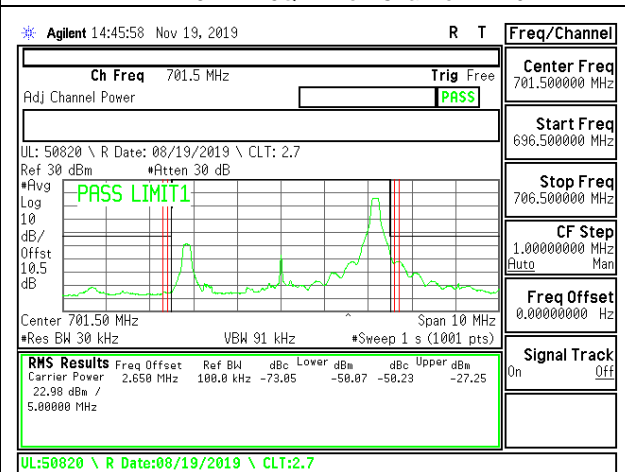

LTE B12 3MHz 16QAM High Channel RB1-14

LTE B12 3MHz QPSK High Channel RB15-0

LTE B12 3MHz 16QAM High Channel RB15-0

LTE B12 5MHz QPSK Low Channel RB1-0

LTE B12 5MHz 16QAM Low Channel RB1-0

LTE B12 5MHz QPSK Low Channel RB1-24