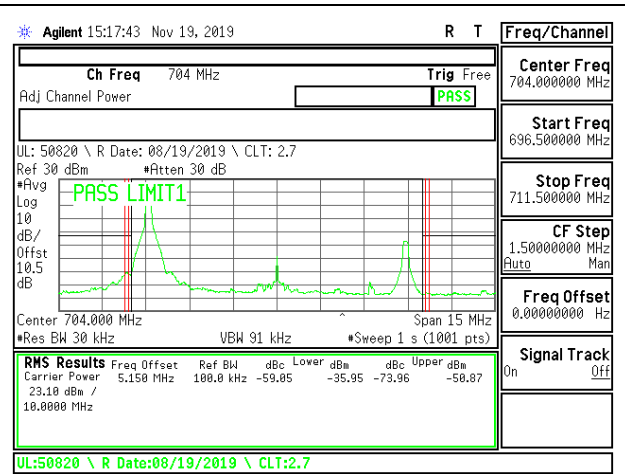

LTE B12 5MHz 16QAM High Channel RB1-24

LTE B12 5MHz QPSK High Channel RB25-0

LTE B12 5MHz 16QAM High Channel RB25-0

LTE B12 10MHz QPSK Low Channel RB1-0

LTE B12 10MHz 16QAM Low Channel RB1-0

LTE B12 10MHz QPSK Low Channel RB1-49