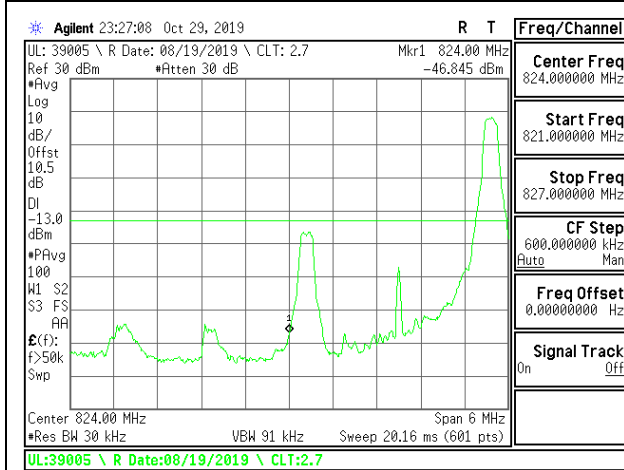

LTE B5 1.4MHz 16QAM Low Channel RB6-0

LTE B5 1.4MHz 16QAM High Channel RB6-0

LTE B5 3MHz QPSK Low Channel RB1-0

LTE B5 3MHz QPSK High Channel RB1-0

LTE B5 3MHz QPSK Low Channel RB1-14

LTE B5 3MHz QPSK High Channel RB1-14