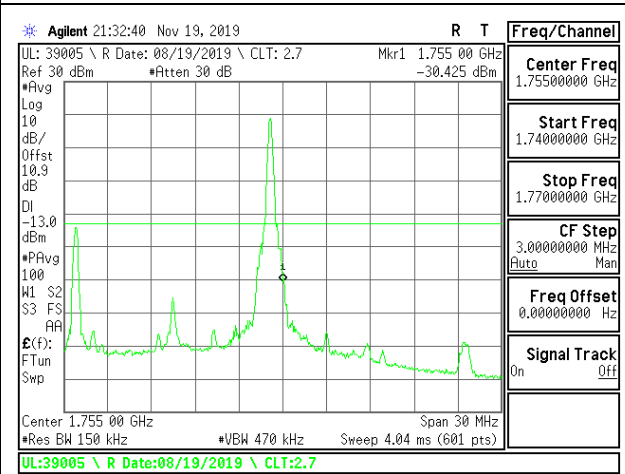

LTE B4 10MHz 16QAM High Channel RB50-0

LTE B4 15MHz QPSK Low Channel RB1-0

LTE B4 15MHz QPSK High Channel RB1-0

LTE B4 15MHz QPSK Low Channel RB1-74

LTE B4 15MHz QPSK High Channel RB1-74

LTE B4 15MHz QPSK Low Channel RB75-0