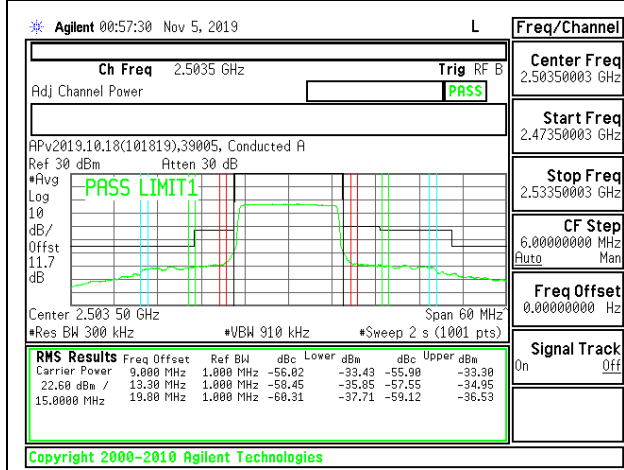

LTE B41 10MHz 16QAM High Channel RB50-0

LTE B41 15MHz QPSK Low Channel RB1-0

LTE B41 15MHz 16QAM Low Channel RB1-0

LTE B41 15MHz QPSK Low Channel RB1-74

LTE B41 15MHz 16QAM Low Channel RB1-74

LTE B41 15MHz QPSK Low Channel RB75-0