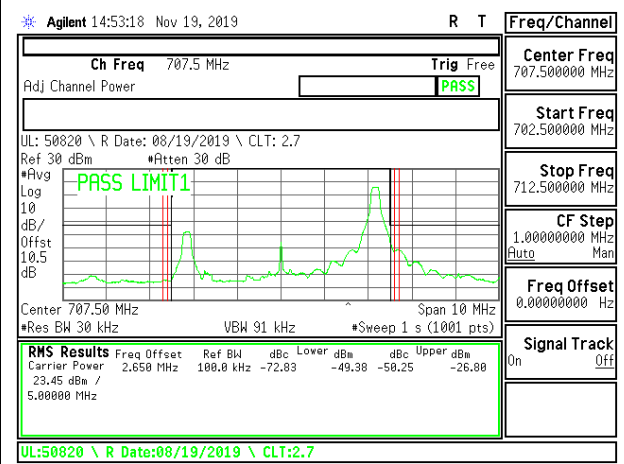

LTE B12 5MHz 16QAM Low Channel RB1-24

LTE B12 5MHz QPSK Low Channel RB25-0

LTE B12 5MHz 16QAM Low Channel RB25-0

LTE B12 5MHz QPSK Middle Channel RB1-0

LTE B12 5MHz 16QAM Middle Channel RB1-0

LTE B12 5MHz QPSK Middle Channel RB1-24