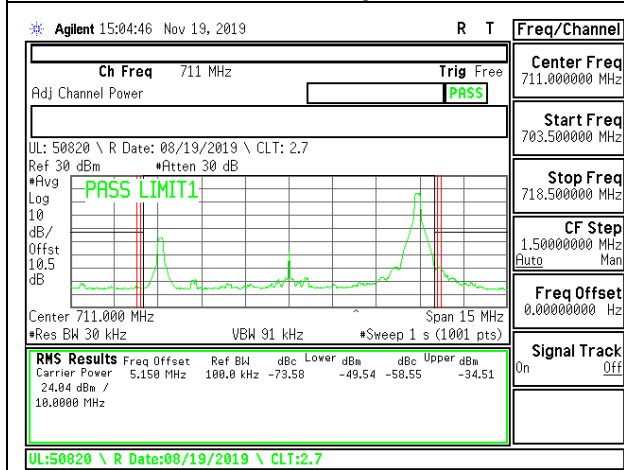

LTE B12 10MHz 16QAM Low Channel RB1-49

LTE B12 10MHz QPSK Low Channel RB50-0

LTE B12 10MHz 16QAM Low Channel RB50-0

LTE B12 10MHz QPSK High Channel RB1-0

LTE B12 10MHz 16QAM High Channel RB1-0

LTE B12 10MHz QPSK High Channel RB1-49

LTE B12 10MHz 16QAM High Channel RB1-49

LTE B12 10MHz QPSK High Channel RB50-0

LTE B12 10MHz 16QAM High Channel RB50-0

8.2.10. LTE BAND 13 ADJACENT CHANNEL POWER

LTE B13 5MHz QPSK High Channel RB1-0

LTE B13 5MHz 16QAM High Channel RB1-0