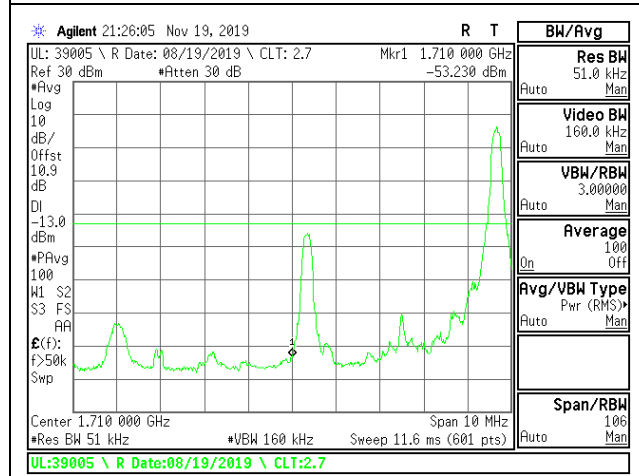

LTE B4 3MHz QPSK High Channel RB15-0

LTE B4 3MHz 16QAM Low Channel RB1-0

LTE B4 3MHz 16QAM High Channel RB1-0

LTE B4 3MHz 16QAM Low Channel RB1-14

LTE B4 3MHz 16QAM High Channel RB1-14

LTE B4 3MHz 16QAM Low Channel RB15-0

LTE B4 3MHz 16QAM High Channel RB15-0

LTE B4 5MHz QPSK Low Channel RB1-0

LTE B4 5MHz QPSK High Channel RB1-0

LTE B4 5MHz QPSK Low Channel RB1-24

LTE B4 5MHz QPSK High Channel RB1-24

LTE B4 5MHz QPSK Low Channel RB25-0

LTE B4 5MHz QPSK High Channel RB25-0

LTE B4 5MHz 16QAM Low Channel RB1-0

LTE B4 5MHz 16QAM High Channel RB1-0

LTE B4 5MHz 16QAM Low Channel RB1-24

LTE B4 5MHz 16QAM High Channel RB1-24

LTE B4 5MHz 16QAM Low Channel RB25-0