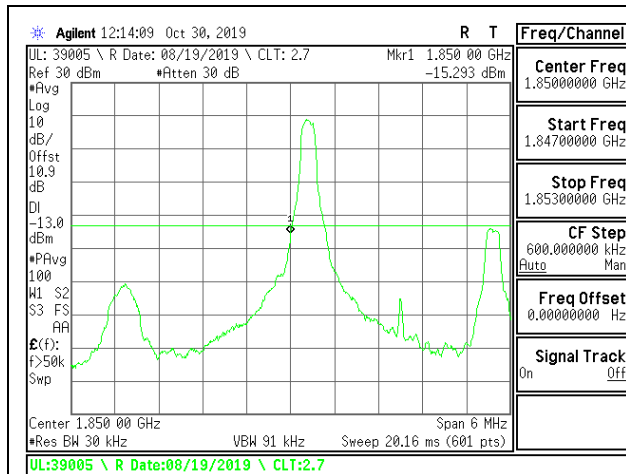

LTE B2 1.4MHz 16QAM Low Channel RB1-0

LTE B2 1.4MHz 16QAM High Channel RB1-0

LTE B2 1.4MHz 16QAM Low Channel RB1-5

LTE B2 1.4MHz 16QAM High Channel RB1-5

LTE B2 1.4MHz 16QAM Low Channel RB6-0

LTE B2 1.4MHz 16QAM High Channel RB6-0

LTE B2 3MHz QPSK Low Channel RB1-0

LTE B2 3MHz QPSK High Channel RB1-0

LTE B2 3MHz QPSK Low Channel RB1-14

LTE B2 3MHz QPSK High Channel RB1-14

LTE B2 3MHz QPSK Low Channel RB15-0

LTE B2 3MHz QPSK High Channel RB15-0