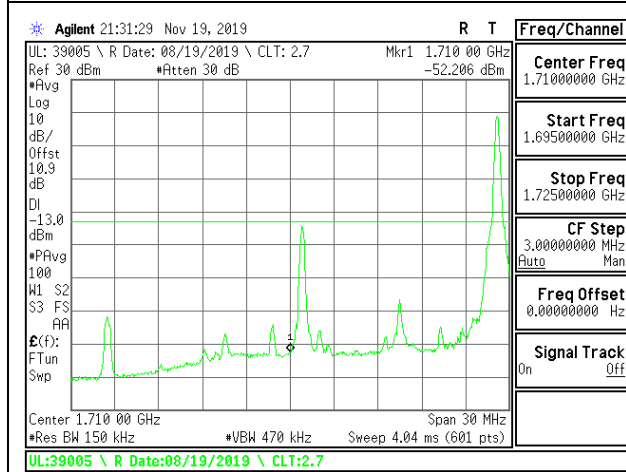

LTE B4 10MHz QPSK High Channel RB50-0

LTE B4 10MHz 16QAM Low Channel RB1-0

LTE B4 10MHz 16QAM High Channel RB1-0

LTE B4 10MHz 16QAM Low Channel RB1-49

LTE B4 10MHz 16QAM High Channel RB1-49

LTE B4 10MHz 16QAM Low Channel RB50-0

LTE B4 10MHz 16QAM High Channel RB50-0

LTE B4 15MHz QPSK Low Channel RB1-0

LTE B4 15MHz QPSK High Channel RB1-0

LTE B4 15MHz QPSK Low Channel RB1-74

LTE B4 15MHz QPSK High Channel RB1-74

LTE B4 15MHz QPSK Low Channel RB75-0

LTE B4 15MHz QPSK High Channel RB75-0

LTE B4 15MHz 16QAM Low Channel RB1-0

LTE B4 15MHz 16QAM High Channel RB1-0

LTE B4 15MHz 16QAM Low Channel RB1-74

LTE B4 15MHz 16QAM High Channel RB1-74

LTE B4 15MHz 16QAM Low Channel RB75-0