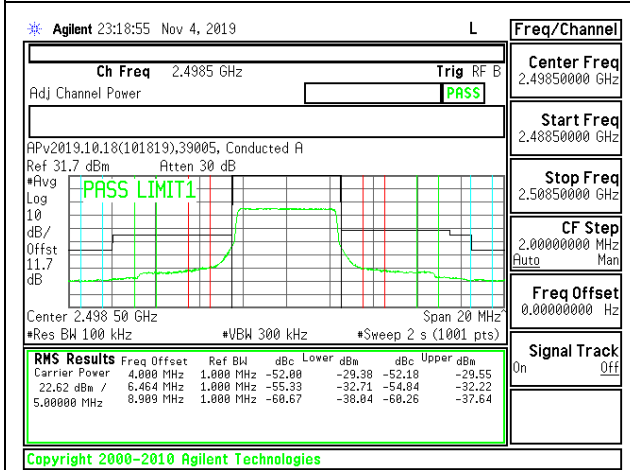

LTE B13 10MHz QPSK Middle Channel RB1-49

LTE B13 10MHz 16QAM Middle Channel RB1-49

LTE B13 10MHz QPSK Middle Channel RB50-0

LTE B13 10MHz 16QAM Middle Channel RB50-0

8.2.11. LTE BAND 41 ADJACENT CHANNEL POWER (FCC)

LTE B41 5MHz QPSK Low Channel RB1-0

LTE B41 5MHz 16QAM Low Channel RB1-0

LTE B41 5MHz QPSK Low Channel RB1-24

LTE B41 5MHz 16QAM Low Channel RB1-24

LTE B41 5MHz QPSK Low Channel RB25-0

LTE B41 5MHz 16QAM Low Channel RB25-0