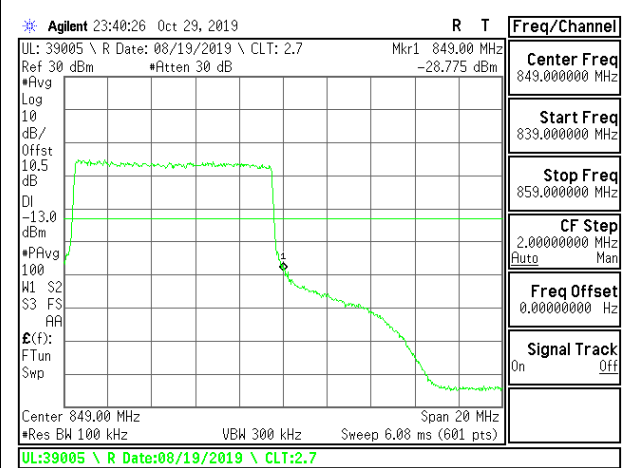

LTE B5 10MHz 16QAM High Channel RB50-0