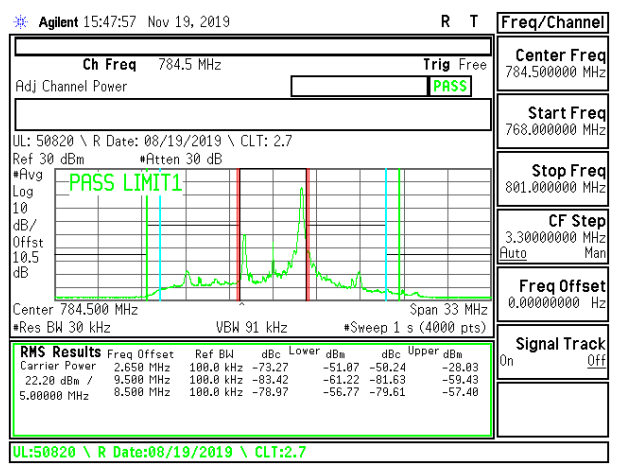

LTE B12 10MHz 16QAM High Channel RB1-49

LTE B12 10MHz QPSK High Channel RB50-0

LTE B12 10MHz 16QAM High Channel RB50-0

8.2.10. LTE BAND 13 ADJACENT CHANNEL POWER

LTE B13 5MHz QPSK High Channel RB1-0

LTE B13 5MHz 16QAM High Channel RB1-0

LTE B13 5MHz QPSK High Channel RB1-24

LTE B13 5MHz 16QAM High Channel RB1-24

LTE B13 5MHz QPSK High Channel RB25-0

LTE B13 5MHz 16QAM High Channel RB25-0

LTE B13 10MHz QPSK Middle Channel RB1-0

LTE B13 10MHz 16QAM Middle Channel RB1-0