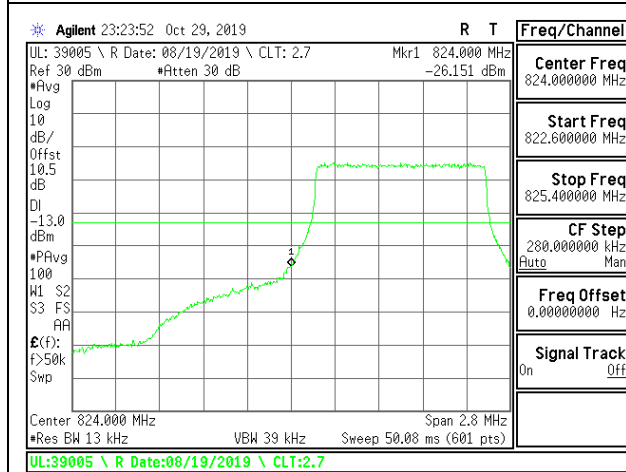

LTE B4 20MHz 16QAM High Channel RB100-0

8.2.8. LTE BAND 5 BANDEDGE

LTE B5 1.4MHz QPSK Low Channel RB1-0

LTE B5 1.4MHz QPSK High Channel RB1-0

LTE B5 1.4MHz QPSK Low Channel RB1-5

LTE B5 1.4MHz QPSK High Channel RB1-5

LTE B5 1.4MHz QPSK Low Channel RB6-0

LTE B5 1.4MHz QPSK High Channel RB6-0

LTE B5 1.4MHz 16QAM Low Channel RB1-0

LTE B5 1.4MHz 16QAM High Channel RB1-0

LTE B5 1.4MHz 16QAM Low Channel RB1-5

LTE B5 1.4MHz 16QAM High Channel RB1-5