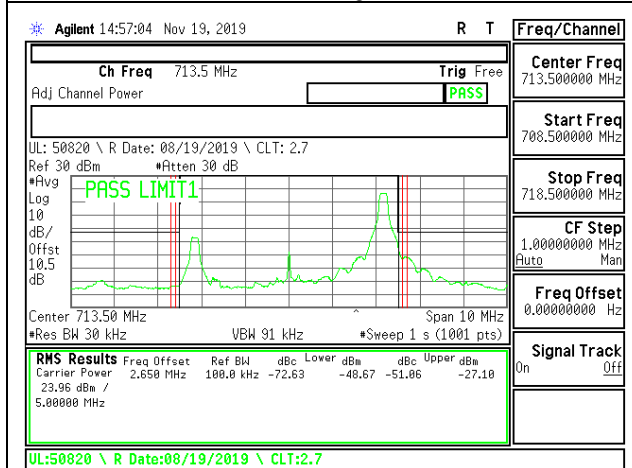

LTE B12 5MHz 16QAM Middle Channel RB1-24

LTE B12 5MHz QPSK Middle Channel RB25-0

LTE B12 5MHz 16QAM Middle Channel RB25-0

LTE B12 5MHz QPSK High Channel RB1-0

LTE B12 5MHz 16QAM High Channel RB1-0

LTE B12 5MHz QPSK High Channel RB1-24