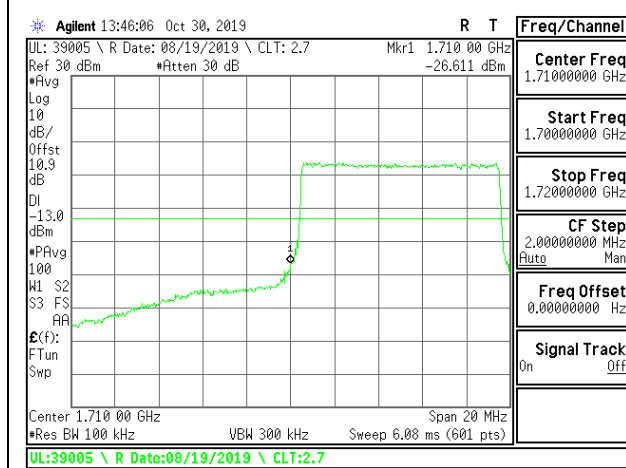

LTE B4 10MHz QPSK High Channel RB50-0

LTE B4 10MHz 16QAM Low Channel RB1-0

LTE B4 10MHz 16QAM High Channel RB1-0

LTE B4 10MHz 16QAM Low Channel RB1-49

LTE B4 10MHz 16QAM High Channel RB1-49

LTE B4 10MHz 16QAM Low Channel RB50-0