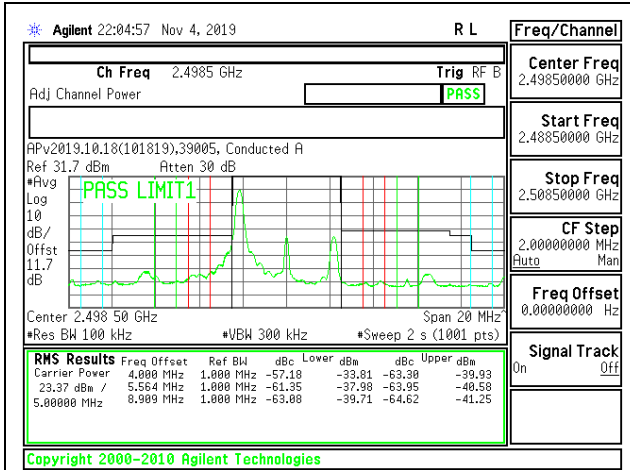

LTE B13 10MHz QPSK Middle Channel RB1-49

LTE B13 10MHz 16QAM Middle Channel RB1-49

LTE B13 10MHz QPSK Middle Channel RB50-0

LTE B13 10MHz 16QAM Middle Channel RB50-0

8.2.11. LTE BAND 41 ADJACENT CHANNEL POWER (FCC)