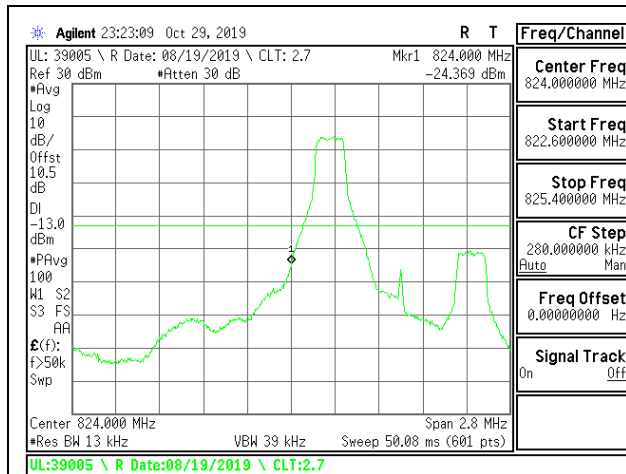

LTE B5 1.4MHz 16QAM Low Channel RB1-0