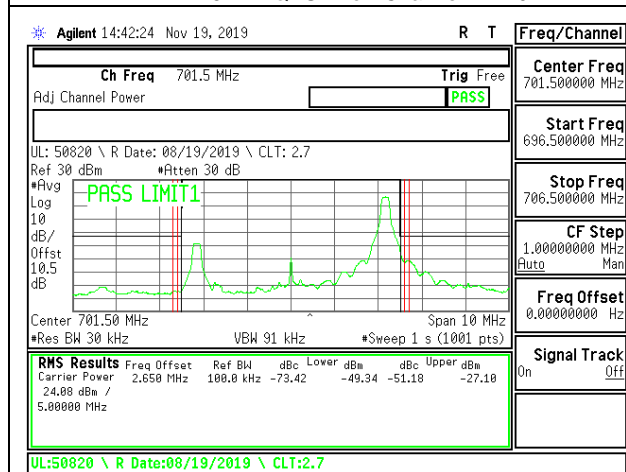

LTE B12 3MHz 16QAM High Channel RB1-14

LTE B12 3MHz QPSK High Channel RB15-0

LTE B12 3MHz 16QAM High Channel RB15-0

LTE B12 5MHz QPSK Low Channel RB1-0

LTE B12 5MHz 16QAM Low Channel RB1-0

LTE B12 5MHz QPSK Low Channel RB1-24