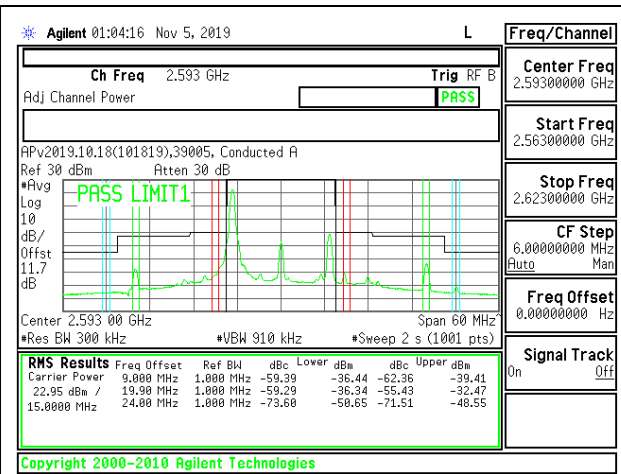

LTE B41 15MHz 16QAM Middle Channel RB1-0