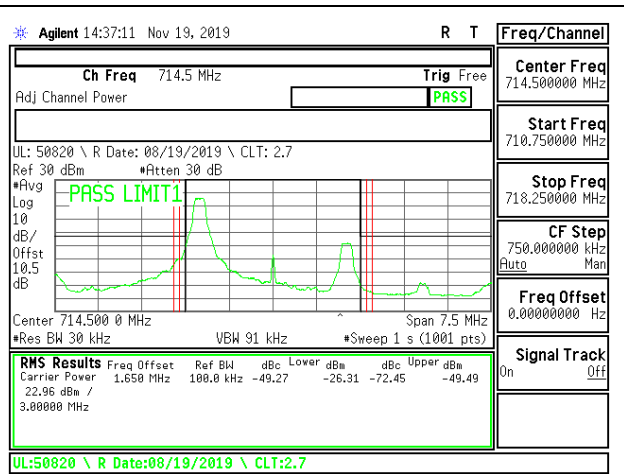

LTE B12 3MHz 16QAM Middle Channel RB1-14

LTE B12 3MHz QPSK Middle Channel RB15-0

LTE B12 3MHz 16QAM Middle Channel RB15-0

LTE B12 3MHz QPSK High Channel RB1-0

LTE B12 3MHz 16QAM High Channel RB1-0

LTE B12 3MHz QPSK High Channel RB1-14