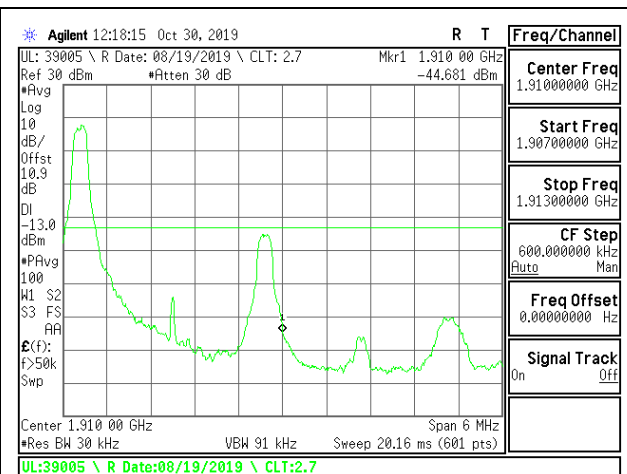

LTE B2 1.4MHz 16QAM Low Channel RB1-0

LTE B2 1.4MHz 16QAM High Channel RB1-0

LTE B2 1.4MHz 16QAM Low Channel RB1-5

LTE B2 1.4MHz 16QAM High Channel RB1-5

LTE B2 1.4MHz 16QAM Low Channel RB6-0

LTE B2 1.4MHz 16QAM High Channel RB6-0

LTE B2 3MHz QPSK Low Channel RB1-0

LTE B2 3MHz QPSK High Channel RB1-0

LTE B2 3MHz QPSK Low Channel RB1-14

LTE B2 3MHz QPSK High Channel RB1-14

LTE B2 3MHz QPSK Low Channel RB15-0

LTE B2 3MHz QPSK High Channel RB15-0

LTE B2 3MHz 16QAM Low Channel RB1-0

LTE B2 3MHz 16QAM High Channel RB1-0

LTE B2 3MHz 16QAM Low Channel RB1-14

LTE B2 3MHz 16QAM High Channel RB1-14

LTE B2 3MHz 16QAM Low Channel RB15-0

LTE B2 3MHz 16QAM High Channel RB15-0