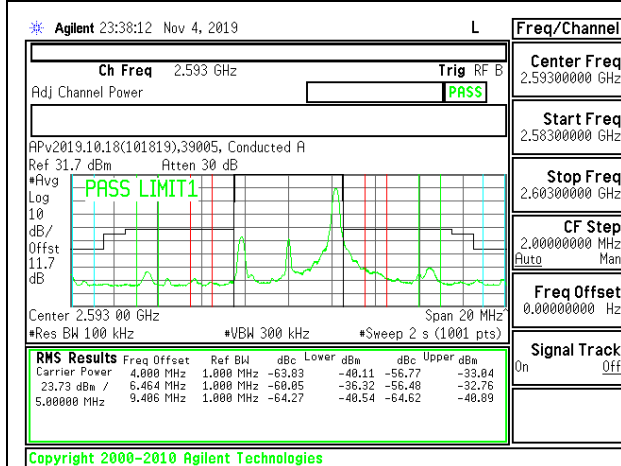

LTE B41 5MHz QPSK Middle Channel RB1-24