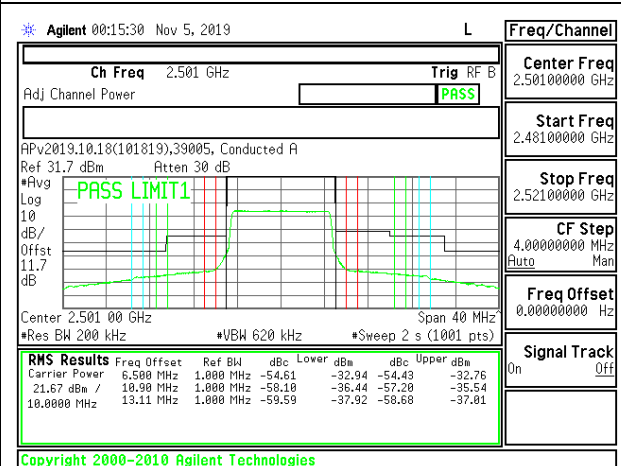

LTE B41 10MHz QPSK Low Channel RB1-0

LTE B41 10MHz 16QAM Low Channel RB1-0

LTE B41 10MHz QPSK Low Channel RB1-49

LTE B41 10MHz 16QAM Low Channel RB1-49

LTE B41 10MHz QPSK Low Channel RB50-0

LTE B41 10MHz 16QAM Low Channel RB50-0