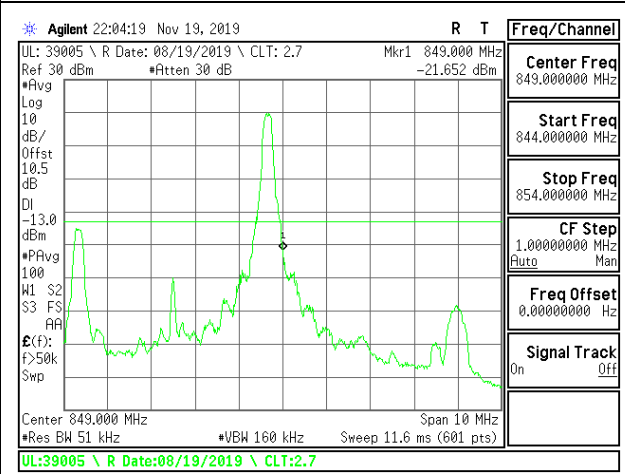

LTE B5 3MHz 16QAM Low Channel RB15-0

LTE B5 3MHz 16QAM High Channel RB15-0

LTE B5 5MHz QPSK Low Channel RB1-0

LTE B5 5MHz QPSK High Channel RB1-0

LTE B5 5MHz QPSK Low Channel RB1-24

LTE B5 5MHz QPSK High Channel RB1-24

LTE B5 5MHz QPSK Low Channel RB25-0

LTE B5 5MHz QPSK High Channel RB25-0

LTE B5 5MHz 16QAM Low Channel RB1-0

LTE B5 5MHz 16QAM High Channel RB1-0

LTE B5 5MHz 16QAM Low Channel RB1-24

LTE B5 5MHz 16QAM High Channel RB1-24