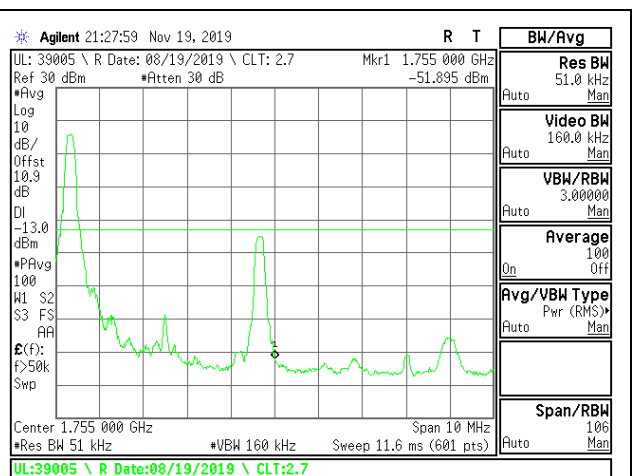

LTE B4 5MHz 16QAM High Channel RB1-0