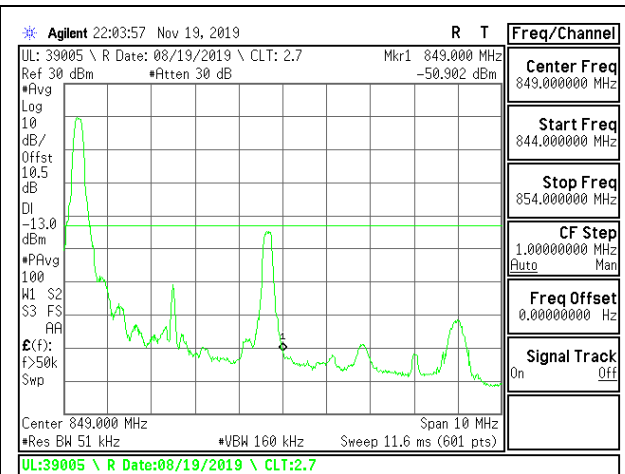

LTE B5 5MHz QPSK High Channel RB1-0