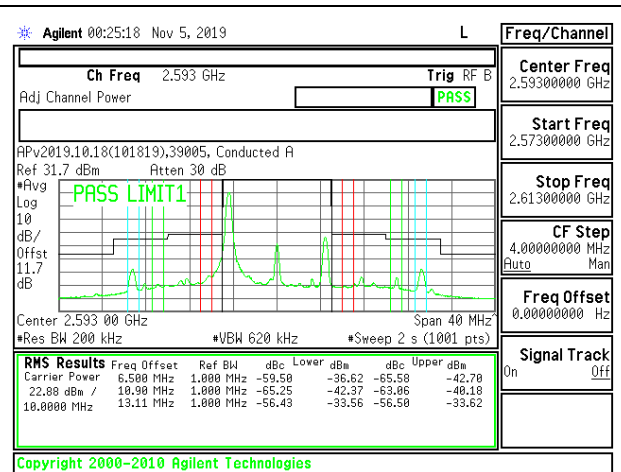

LTE B41 10MHz 16QAM Middle Channel RB1-0