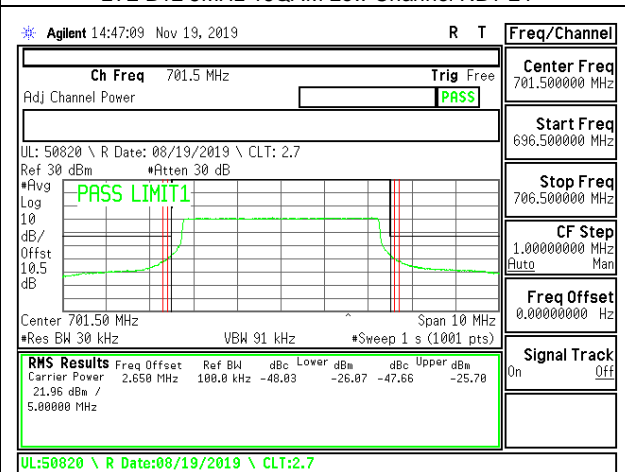

LTE B12 5MHz 16QAM Low Channel RB25-0