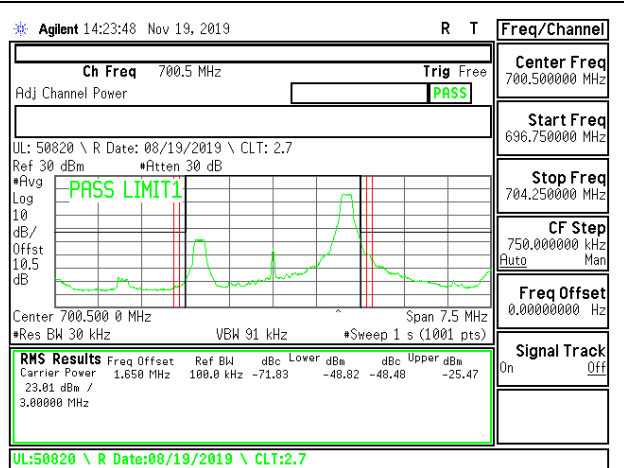

LTE B12 1.4MHz 16QAM High Channel RB1-5

LTE B12 1.4MHz QPSK High Channel RB6-0

LTE B12 1.4MHz 16QAM High Channel RB6-0

LTE B12 3MHz QPSK Low Channel RB1-0

LTE B12 3MHz 16QAM Low Channel RB1-0

LTE B12 3MHz QPSK Low Channel RB1-14