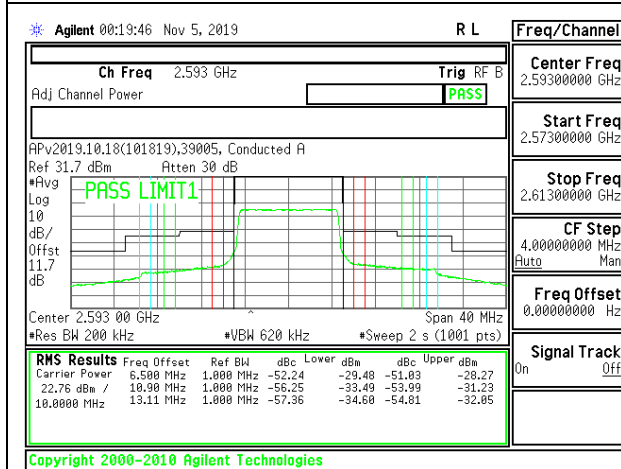

LTE B41 10MHz QPSK Middle Channel RB1-0

LTE B41 10MHz 16QAM Middle Channel RB1-0

LTE B41 10MHz QPSK Middle Channel RB1-49

LTE B41 10MHz 16QAM Middle Channel RB1-49

LTE B41 10MHz QPSK Middle Channel RB50-0