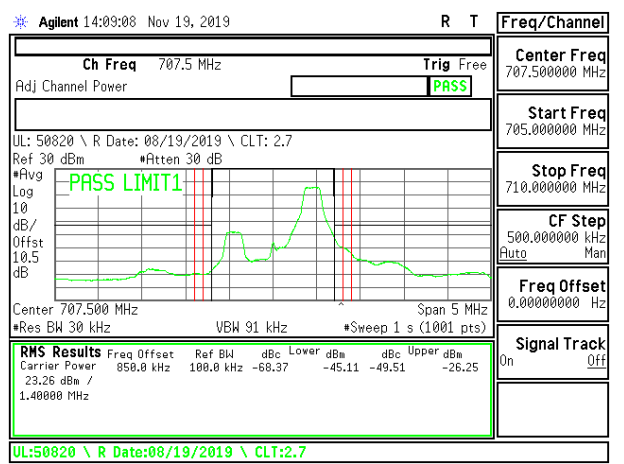

LTE B5 10MHz QPSK Low Channel RB50-0

LTE B5 10MHz QPSK High Channel RB50-0

LTE B5 10MHz 16QAM Low Channel RB1-0

LTE B5 10MHz 16QAM High Channel RB1-0

LTE B5 10MHz 16QAM Low Channel RB1-49

LTE B5 10MHz 16QAM High Channel RB1-49

LTE B5 10MHz 16QAM Low Channel RB50-0

LTE B5 10MHz 16QAM High Channel RB50-0

8.2.9. LTE BAND 12 ADJACENT CHANNEL POWER

LTE B12 1.4MHz QPSK Middle Channel RB1-0

LTE B12 1.4MHz 16QAM Middle Channel RB1-0

LTE B12 1.4MHz QPSK Middle Channel RB1-5

LTE B12 1.4MHz 16QAM Middle Channel RB1-5

LTE B12 1.4MHz QPSK Middle Channel RB6-0

LTE B12 1.4MHz 16QAM Middle Channel RB6-0

LTE B12 1.4MHz QPSK High Channel RB1-0

LTE B12 1.4MHz 16QAM High Channel RB1-0

LTE B12 1.4MHz QPSK High Channel RB1-5