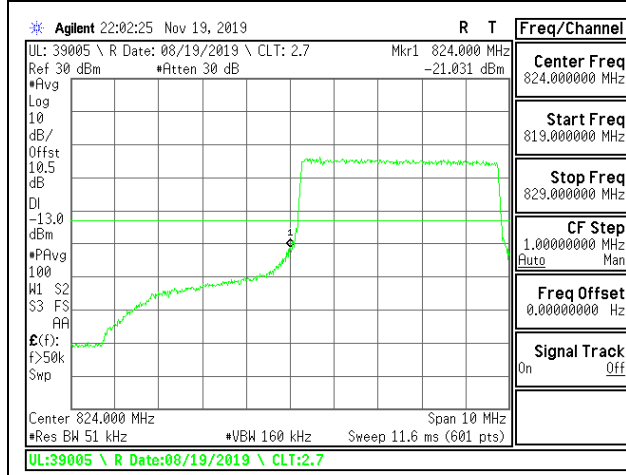

LTE B5 3MHz 16QAM Low Channel RB15-0

LTE B5 3MHz 16QAM High Channel RB15-0

LTE B5 5MHz QPSK Low Channel RB1-0

LTE B5 5MHz QPSK High Channel RB1-0

LTE B5 5MHz QPSK Low Channel RB1-24

LTE B5 5MHz QPSK High Channel RB1-24