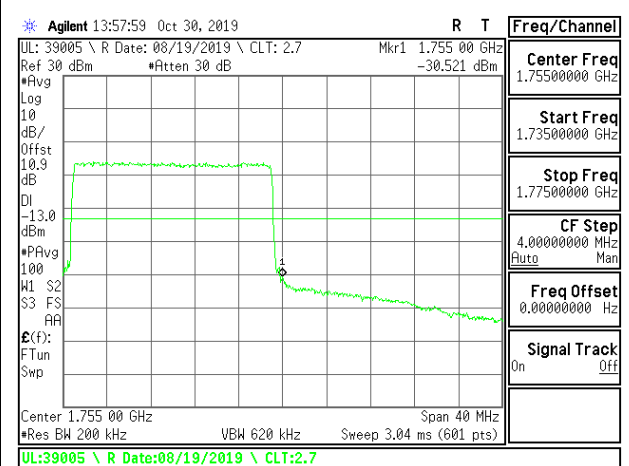

LTE B4 20MHz QPSK High Channel RB100-0

LTE B4 20MHz 16QAM Low Channel RB1-0

LTE B4 20MHz 16QAM High Channel RB1-0

LTE B4 20MHz 16QAM Low Channel RB1-99

LTE B4 20MHz 16QAM High Channel RB1-99

LTE B4 20MHz 16QAM Low Channel RB100-0

LTE B4 20MHz 16QAM High Channel RB100-0

8.2.8. LTE BAND 5 BANDEDGE

LTE B5 1.4MHz QPSK Low Channel RB1-0

LTE B5 1.4MHz QPSK High Channel RB1-0

LTE B5 1.4MHz QPSK Low Channel RB1-5

LTE B5 1.4MHz QPSK High Channel RB1-5