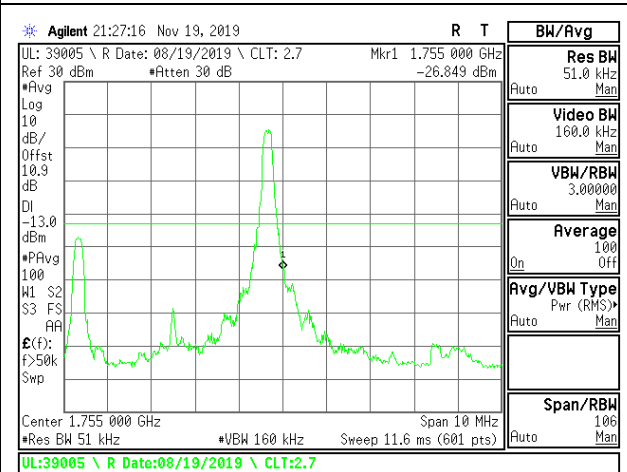

LTE B4 3MHz QPSK High Channel RB15-0

LTE B4 3MHz 16QAM Low Channel RB1-0

LTE B4 3MHz 16QAM High Channel RB1-0

LTE B4 3MHz 16QAM Low Channel RB1-14

LTE B4 3MHz 16QAM High Channel RB1-14

LTE B4 3MHz 16QAM Low Channel RB15-0

LTE B4 3MHz 16QAM High Channel RB15-0

LTE B4 5MHz QPSK Low Channel RB1-0

LTE B4 5MHz QPSK High Channel RB1-0

LTE B4 5MHz QPSK Low Channel RB1-24

LTE B4 5MHz QPSK High Channel RB1-24

LTE B4 5MHz QPSK Low Channel RB25-0

LTE B4 5MHz QPSK High Channel RB25-0

LTE B4 5MHz 16QAM Low Channel RB1-0

LTE B4 5MHz 16QAM High Channel RB1-0

LTE B4 5MHz 16QAM Low Channel RB1-24

LTE B4 5MHz 16QAM High Channel RB1-24

LTE B4 5MHz 16QAM Low Channel RB25-0