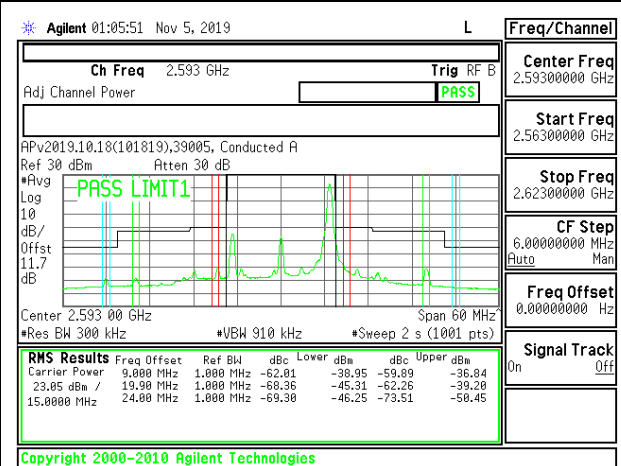

LTE B41 15MHz 16QAM Low Channel RB75-0

LTE B41 15MHz QPSK Middle Channel RB1-0

LTE B41 15MHz 16QAM Middle Channel RB1-0

LTE B41 15MHz QPSK Middle Channel RB1-74

LTE B41 15MHz 16QAM Middle Channel RB1-74

LTE B41 15MHz QPSK Middle Channel RB75-0