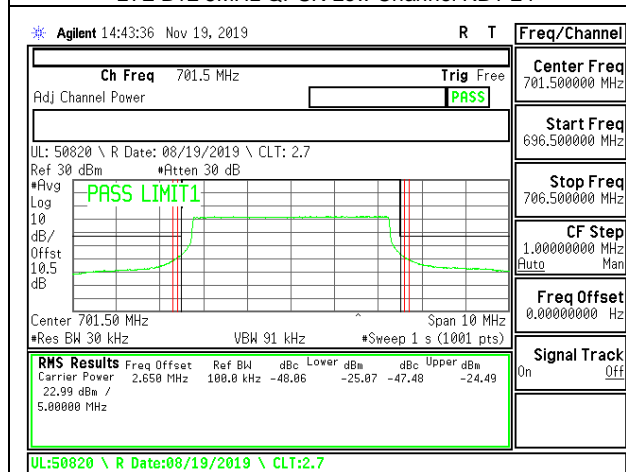

LTE B12 5MHz QPSK Low Channel RB25-0