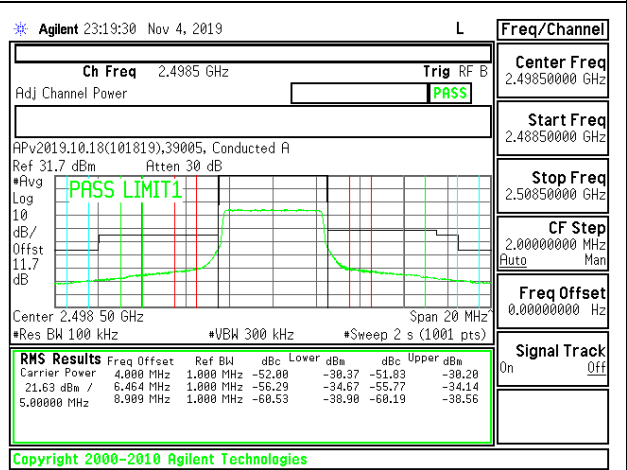

LTE B13 10MHz QPSK Middle Channel RB1-49

LTE B13 10MHz 16QAM Middle Channel RB1-49

LTE B13 10MHz QPSK Middle Channel RB50-0

LTE B13 10MHz 16QAM Middle Channel RB50-0

8.2.11. LTE BAND 41 ADJACENT CHANNEL POWER (FCC)

LTE B41 5MHz QPSK Low Channel RB1-0

LTE B41 5MHz 16QAM Low Channel RB1-0

LTE B41 5MHz QPSK Low Channel RB1-24

LTE B41 5MHz 16QAM Low Channel RB1-24

LTE B41 5MHz QPSK Low Channel RB25-0

LTE B41 5MHz 16QAM Low Channel RB25-0