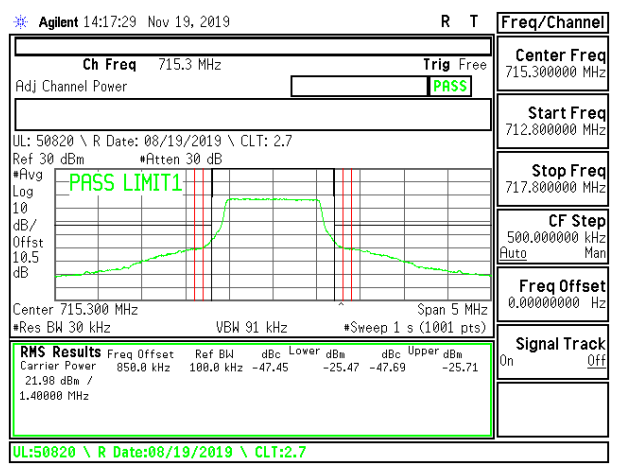

LTE B12 1.4MHz 16QAM High Channel RB6-0