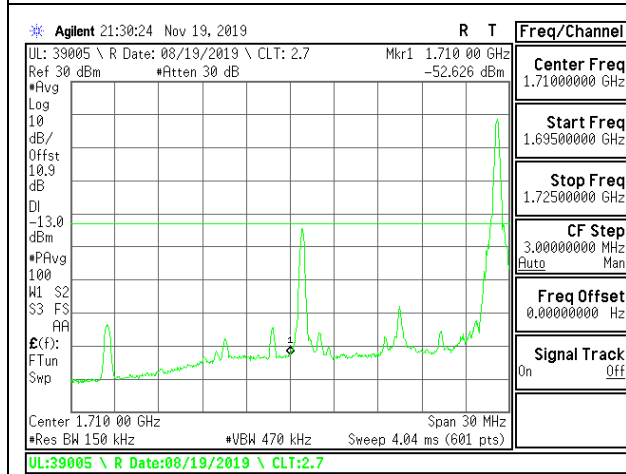

LTE B4 10MHz QPSK High Channel RB50-0

LTE B4 10MHz 16QAM Low Channel RB1-0

LTE B4 10MHz 16QAM High Channel RB1-0

LTE B4 10MHz 16QAM Low Channel RB1-49

LTE B4 10MHz 16QAM High Channel RB1-49

LTE B4 10MHz 16QAM Low Channel RB50-0

LTE B4 10MHz 16QAM High Channel RB50-0

LTE B4 15MHz QPSK Low Channel RB1-0

LTE B4 15MHz QPSK High Channel RB1-0

LTE B4 15MHz QPSK Low Channel RB1-74

LTE B4 15MHz QPSK High Channel RB1-74

LTE B4 15MHz QPSK Low Channel RB75-0