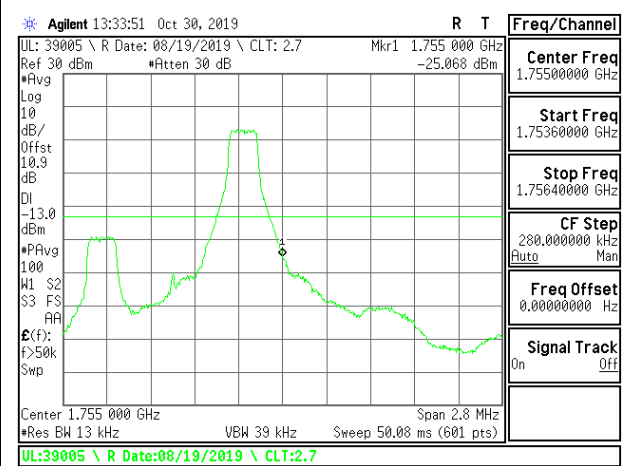

8.2.7. LTE BAND 4 BANDEDGE

LTE B4 1.4MHz QPSK Low Channel RB1-0

LTE B4 1.4MHz QPSK High Channel RB1-0

LTE B4 1.4MHz QPSK Low Channel RB1-5

LTE B4 1.4MHz QPSK High Channel RB1-5

LTE B4 1.4MHz QPSK Low Channel RB6-0

LTE B4 1.4MHz QPSK High Channel RB6-0

LTE B4 1.4MHz 16QAM Low Channel RB1-0

LTE B4 1.4MHz 16QAM High Channel RB1-0

LTE B4 1.4MHz 16QAM Low Channel RB1-5

LTE B4 1.4MHz 16QAM High Channel RB1-5

LTE B4 1.4MHz 16QAM Low Channel RB6-0

LTE B4 1.4MHz 16QAM High Channel RB6-0

LTE B4 3MHz QPSK Low Channel RB1-0

LTE B4 3MHz QPSK High Channel RB1-0

LTE B4 3MHz QPSK Low Channel RB1-14

LTE B4 3MHz QPSK High Channel RB1-14

LTE B4 3MHz QPSK Low Channel RB15-0