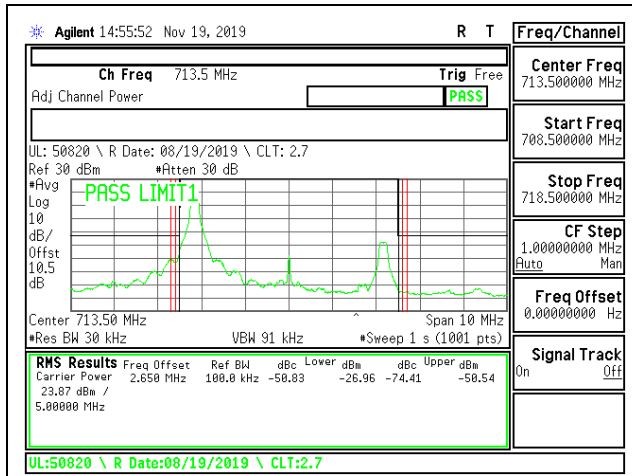

LTE B12 5MHz QPSK High Channel RB1-0