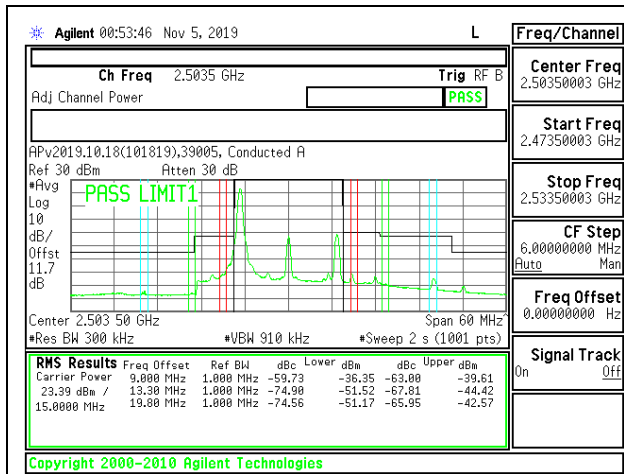

LTE B41 15MHz QPSK Low Channel RB1-0