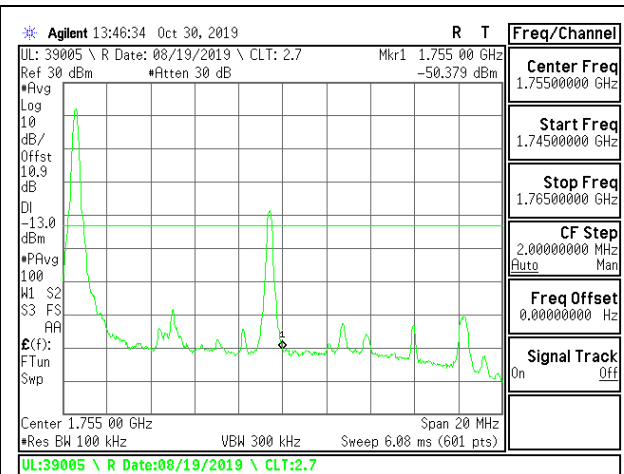

LTE B4 5MHz QPSK High Channel RB25-0

LTE B4 5MHz 16QAM Low Channel RB1-0

LTE B4 5MHz 16QAM High Channel RB1-0

LTE B4 5MHz 16QAM Low Channel RB1-24

LTE B4 5MHz 16QAM High Channel RB1-24

LTE B4 5MHz 16QAM Low Channel RB25-0

LTE B4 5MHz 16QAM High Channel RB25-0

LTE B4 10MHz QPSK Low Channel RB1-0

LTE B4 10MHz QPSK High Channel RB1-0

LTE B4 10MHz QPSK Low Channel RB1-49

LTE B4 10MHz QPSK High Channel RB1-49

LTE B4 10MHz QPSK Low Channel RB50-0