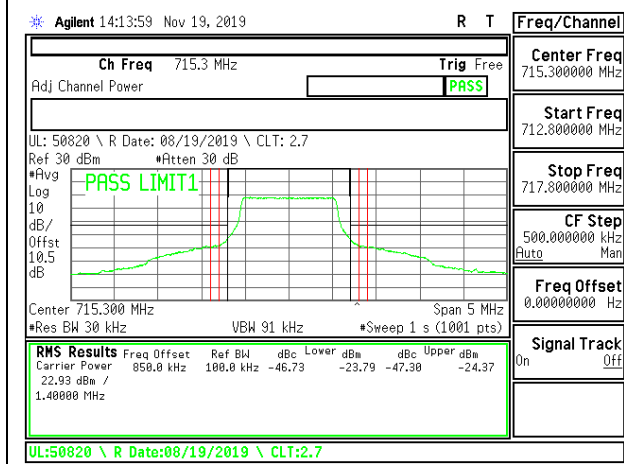

LTE B5 10MHz 16QAM Low Channel RB50-0

LTE B5 10MHz 16QAM High Channel RB50-0

8.2.9. LTE BAND 12 ADJACENT CHANNEL POWER

LTE B12 1.4MHz QPSK Middle Channel RB1-0

LTE B12 1.4MHz 16QAM Middle Channel RB1-0

LTE B12 1.4MHz QPSK Middle Channel RB1-5

LTE B12 1.4MHz 16QAM Middle Channel RB1-5

LTE B12 1.4MHz QPSK Middle Channel RB6-0

LTE B12 1.4MHz 16QAM Middle Channel RB6-0

LTE B12 1.4MHz QPSK High Channel RB1-0

LTE B12 1.4MHz 16QAM High Channel RB1-0

LTE B12 1.4MHz QPSK High Channel RB1-5

LTE B12 1.4MHz 16QAM High Channel RB1-5

LTE B12 1.4MHz QPSK High Channel RB6-0

LTE B12 1.4MHz 16QAM High Channel RB6-0

LTE B12 3MHz QPSK Low Channel RB1-0

LTE B12 3MHz 16QAM Low Channel RB1-0

LTE B12 3MHz QPSK Low Channel RB1-14