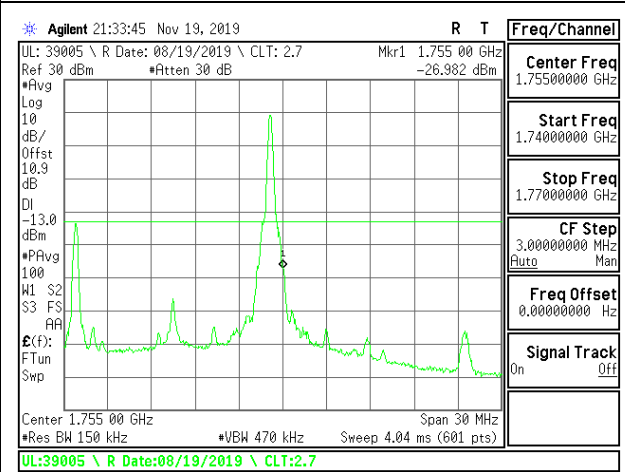

LTE B4 15MHz QPSK High Channel RB75-0

LTE B4 15MHz 16QAM Low Channel RB1-0

LTE B4 15MHz 16QAM High Channel RB1-0

LTE B4 15MHz 16QAM Low Channel RB1-74

LTE B4 15MHz 16QAM High Channel RB1-74

LTE B4 15MHz 16QAM Low Channel RB75-0

LTE B4 15MHz 16QAM High Channel RB75-0

LTE B4 20MHz QPSK Low Channel RB1-0

LTE B4 20MHz QPSK High Channel RB1-0

LTE B4 20MHz QPSK Low Channel RB1-99

LTE B4 20MHz QPSK High Channel RB1-99

LTE B4 20MHz QPSK Low Channel RB100-0