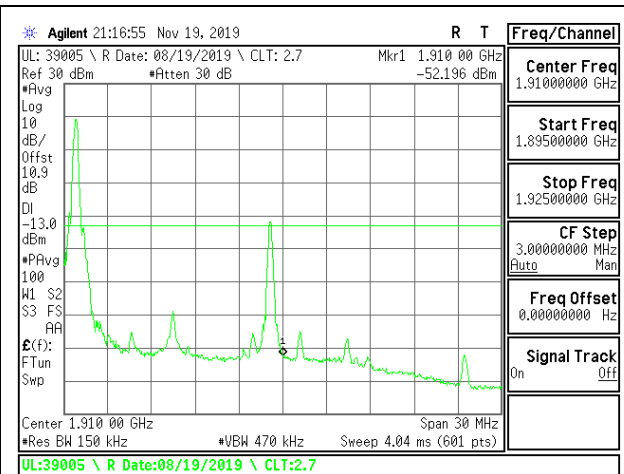

LTE B2 10MHz 16QAM Low Channel RB1-0

LTE B2 10MHz 16QAM High Channel RB1-0

LTE B2 10MHz 16QAM Low Channel RB1-49

LTE B2 10MHz 16QAM High Channel RB1-49

LTE B2 10MHz 16QAM Low Channel RB50-0

LTE B2 10MHz 16QAM High Channel RB50-0

LTE B2 15MHz QPSK Low Channel RB1-0

LTE B2 15MHz QPSK High Channel RB1-0

LTE B2 15MHz QPSK Low Channel RB1-74

LTE B2 15MHz QPSK High Channel RB1-74

LTE B2 15MHz QPSK Low Channel RB75-0

LTE B2 15MHz QPSK High Channel RB75-0

LTE B2 15MHz 16QAM Low Channel RB1-0

LTE B2 15MHz 16QAM High Channel RB1-0

LTE B2 15MHz 16QAM Low Channel RB1-74

LTE B2 15MHz 16QAM High Channel RB1-74

LTE B2 15MHz 16QAM Low Channel RB75-0

LTE B2 15MHz 16QAM High Channel RB75-0

LTE B2 20MHz QPSK Low Channel RB1-0

LTE B2 20MHz QPSK High Channel RB1-0

LTE B2 20MHz QPSK Low Channel RB1-99

LTE B2 20MHz QPSK High Channel RB1-99

LTE B2 20MHz QPSK Low Channel RB100-0

LTE B2 20MHz QPSK High Channel RB100-0