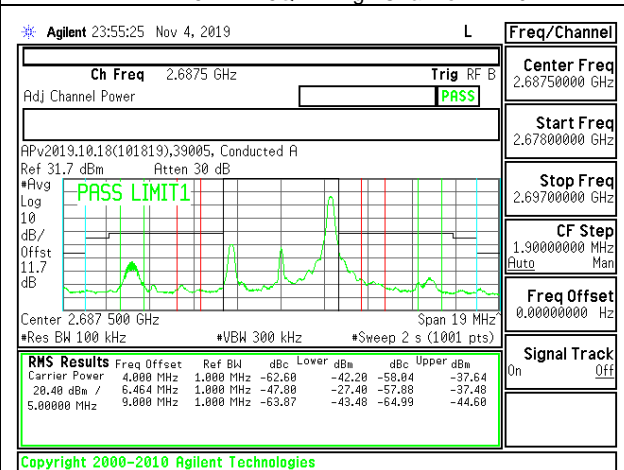

LTE B41 5MHz 16QAM High Channel RB1-24