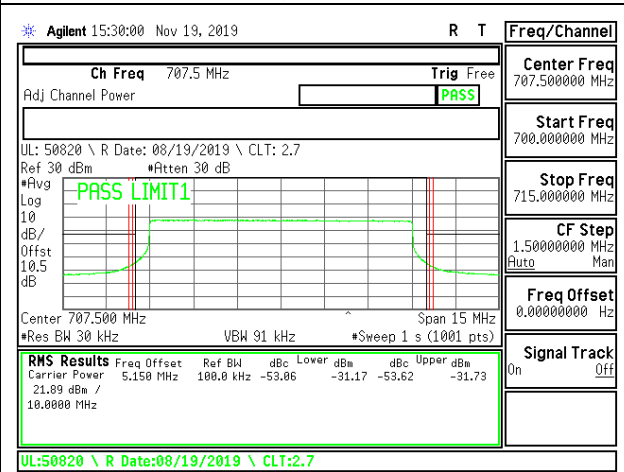

LTE B12 5MHz 16QAM High Channel RB1-24

LTE B12 5MHz QPSK High Channel RB25-0

LTE B12 5MHz 16QAM High Channel RB25-0

LTE B12 10MHz QPSK Low Channel RB1-0

LTE B12 10MHz 16QAM Low Channel RB1-0

LTE B12 10MHz QPSK Low Channel RB1-49

LTE B12 10MHz 16QAM Low Channel RB1-49

LTE B12 10MHz QPSK Low Channel RB50-0

LTE B12 10MHz 16QAM Low Channel RB50-0

LTE B12 10MHz QPSK High Channel RB1-0

LTE B12 10MHz 16QAM High Channel RB1-0

LTE B12 10MHz QPSK High Channel RB1-49