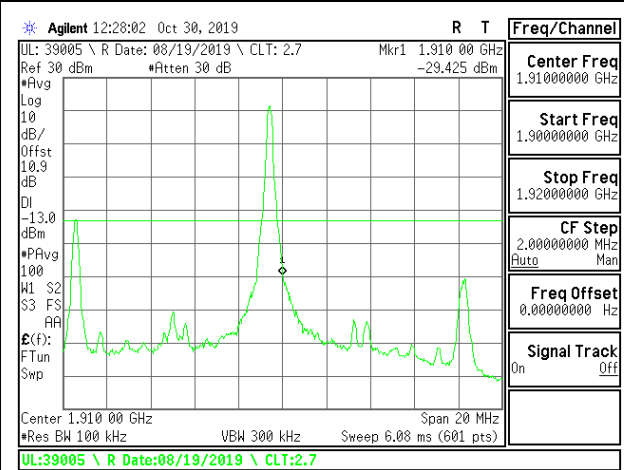

LTE B2 5MHz 16QAM Low Channel RB1-0

LTE B2 5MHz 16QAM High Channel RB1-0

LTE B2 5MHz 16QAM Low Channel RB1-24

LTE B2 5MHz 16QAM High Channel RB1-24

LTE B2 5MHz 16QAM Low Channel RB25-0

LTE B2 5MHz 16QAM High Channel RB25-0

LTE B2 10MHz QPSK Low Channel RB1-0

LTE B2 10MHz QPSK High Channel RB1-0

LTE B2 10MHz QPSK Low Channel RB1-49

LTE B2 10MHz QPSK High Channel RB1-49

LTE B2 10MHz QPSK Low Channel RB50-0

LTE B2 10MHz QPSK High Channel RB50-0

LTE B2 10MHz 16QAM Low Channel RB1-0

LTE B2 10MHz 16QAM High Channel RB1-0

LTE B2 10MHz 16QAM Low Channel RB1-49

LTE B2 10MHz 16QAM High Channel RB1-49

LTE B2 10MHz 16QAM Low Channel RB50-0

LTE B2 10MHz 16QAM High Channel RB50-0