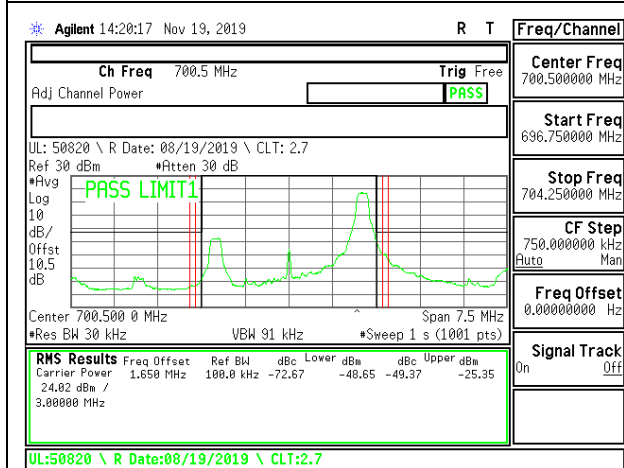

LTE B12 1.4MHz 16QAM High Channel RB1-5

LTE B12 1.4MHz QPSK High Channel RB6-0

LTE B12 1.4MHz 16QAM High Channel RB6-0

LTE B12 3MHz QPSK Low Channel RB1-0

LTE B12 3MHz 16QAM Low Channel RB1-0

LTE B12 3MHz QPSK Low Channel RB1-14