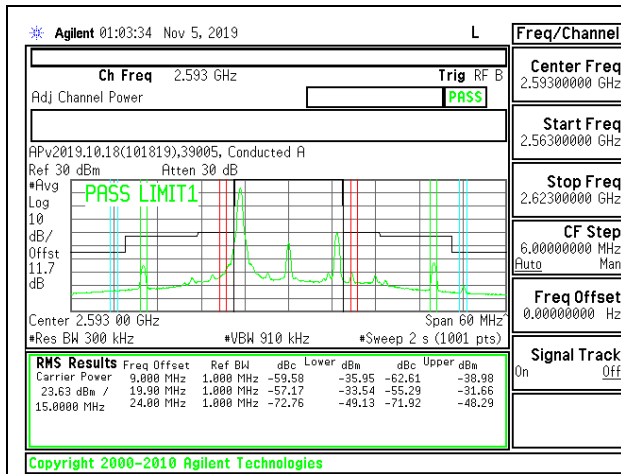

LTE B41 15MHz QPSK Middle Channel RB1-0