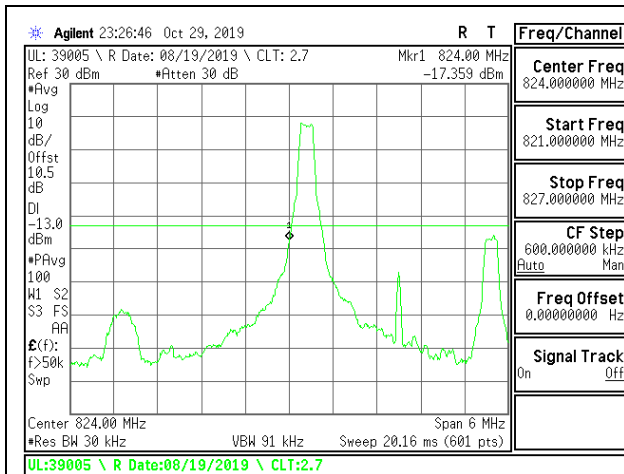

LTE B5 3MHz QPSK Low Channel RB1-0