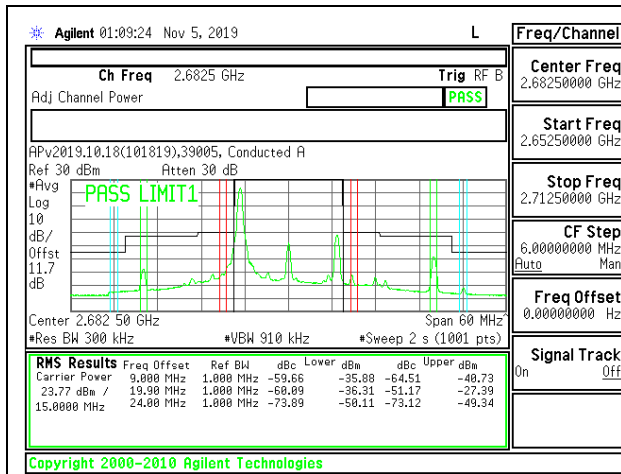

LTE B41 15MHz QPSK High Channel RB1-0