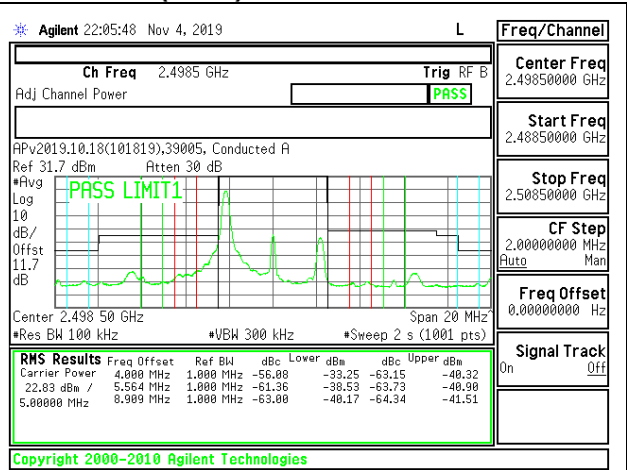

LTE B41 5MHz 16QAM Low Channel RB1-0