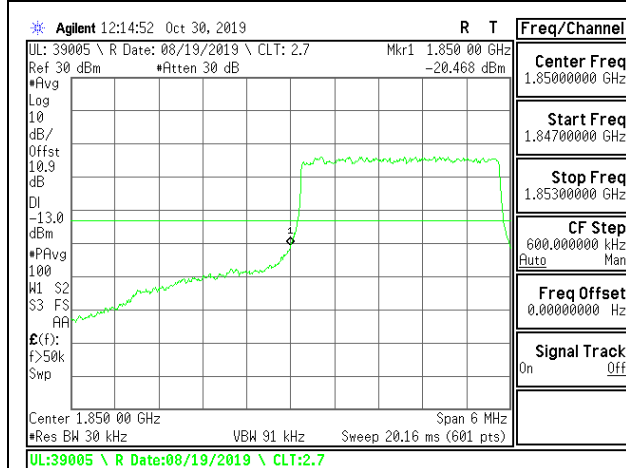

LTE B2 1.4MHz 16QAM Low Channel RB1-0

LTE B2 1.4MHz 16QAM High Channel RB1-0

LTE B2 1.4MHz 16QAM Low Channel RB1-5

LTE B2 1.4MHz 16QAM High Channel RB1-5

LTE B2 1.4MHz 16QAM Low Channel RB6-0

LTE B2 1.4MHz 16QAM High Channel RB6-0

LTE B2 3MHz QPSK Low Channel RB1-0

LTE B2 3MHz QPSK High Channel RB1-0

LTE B2 3MHz QPSK Low Channel RB1-14

LTE B2 3MHz QPSK High Channel RB1-14

LTE B2 3MHz QPSK Low Channel RB15-0

LTE B2 3MHz QPSK High Channel RB15-0

LTE B2 3MHz 16QAM Low Channel RB1-0

LTE B2 3MHz 16QAM High Channel RB1-0

LTE B2 3MHz 16QAM Low Channel RB1-14

LTE B2 3MHz 16QAM High Channel RB1-14

LTE B2 3MHz 16QAM Low Channel RB15-0

LTE B2 3MHz 16QAM High Channel RB15-0

LTE B2 5MHz QPSK Low Channel RB1-0

LTE B2 5MHz QPSK High Channel RB1-0

LTE B2 5MHz QPSK Low Channel RB1-24

LTE B2 5MHz QPSK High Channel RB1-24

LTE B2 5MHz QPSK Low Channel RB25-0

LTE B2 5MHz QPSK High Channel RB25-0