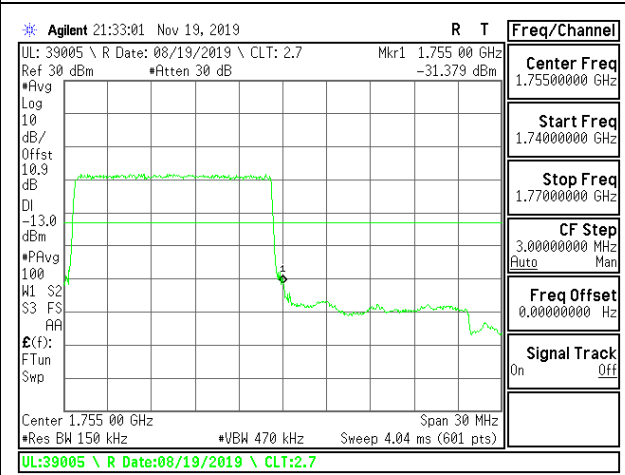

LTE B4 10MHz QPSK High Channel RB50-0

LTE B4 10MHz 16QAM Low Channel RB1-0

LTE B4 10MHz 16QAM High Channel RB1-0

LTE B4 10MHz 16QAM Low Channel RB1-49

LTE B4 10MHz 16QAM High Channel RB1-49

LTE B4 10MHz 16QAM Low Channel RB50-0

LTE B4 10MHz 16QAM High Channel RB50-0

LTE B4 15MHz QPSK Low Channel RB1-0

LTE B4 15MHz QPSK High Channel RB1-0

LTE B4 15MHz QPSK Low Channel RB1-74

LTE B4 15MHz QPSK High Channel RB1-74

LTE B4 15MHz QPSK Low Channel RB75-0