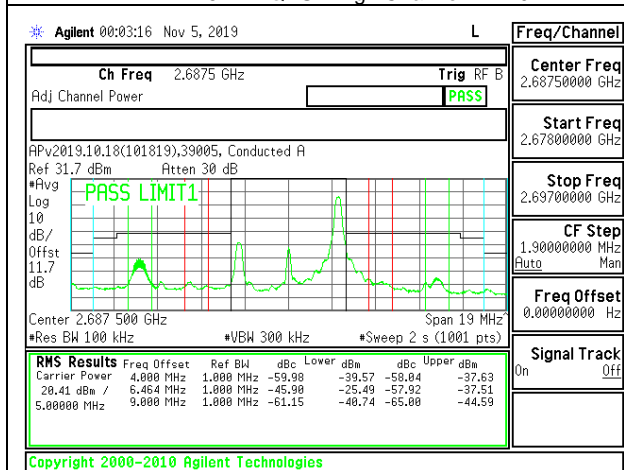

LTE B41 5MHz QPSK High Channel RB1-24