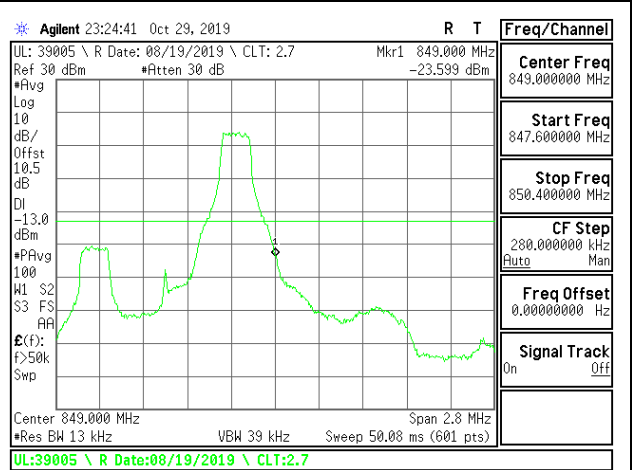

LTE B4 20MHz QPSK High Channel RB100-0

LTE B4 20MHz 16QAM Low Channel RB1-0

LTE B4 20MHz 16QAM High Channel RB1-0

LTE B4 20MHz 16QAM Low Channel RB1-99

LTE B4 20MHz 16QAM High Channel RB1-99

LTE B4 20MHz 16QAM Low Channel RB100-0

LTE B4 20MHz 16QAM High Channel RB100-0

8.2.8. LTE BAND 5 BANDEDGE

LTE B5 1.4MHz QPSK Low Channel RB1-0

LTE B5 1.4MHz QPSK High Channel RB1-0

LTE B5 1.4MHz QPSK Low Channel RB1-5

LTE B5 1.4MHz QPSK High Channel RB1-5

LTE B5 1.4MHz QPSK Low Channel RB6-0

LTE B5 1.4MHz QPSK High Channel RB6-0

LTE B5 1.4MHz 16QAM Low Channel RB1-0

LTE B5 1.4MHz 16QAM High Channel RB1-0

LTE B5 1.4MHz 16QAM Low Channel RB1-5

LTE B5 1.4MHz 16QAM High Channel RB1-5