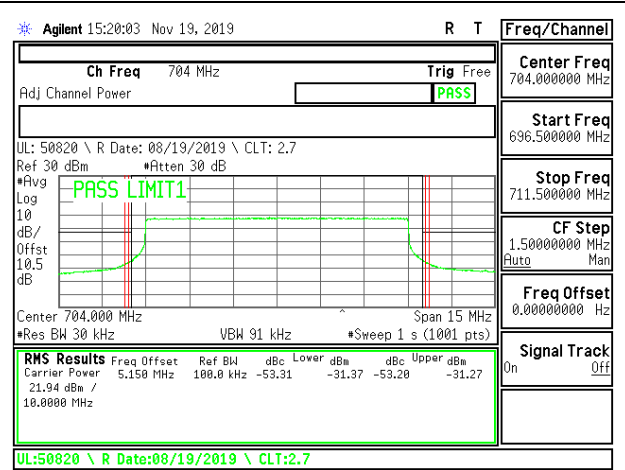

LTE B12 10MHz 16QAM Low Channel RB50-0