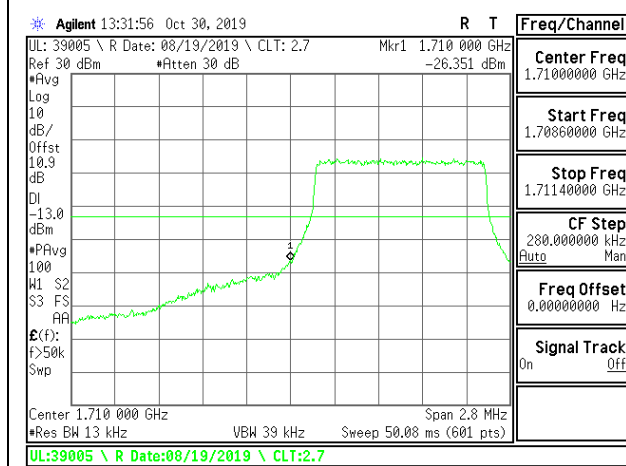

8.2.7. LTE BAND 4 BANDEDGE

LTE B4 1.4MHz QPSK Low Channel RB1-0

LTE B4 1.4MHz QPSK High Channel RB1-0

LTE B4 1.4MHz QPSK Low Channel RB1-5

LTE B4 1.4MHz QPSK High Channel RB1-5

LTE B4 1.4MHz QPSK Low Channel RB6-0

LTE B4 1.4MHz QPSK High Channel RB6-0

LTE B4 1.4MHz 16QAM Low Channel RB1-0

LTE B4 1.4MHz 16QAM High Channel RB1-0

LTE B4 1.4MHz 16QAM Low Channel RB1-5

LTE B4 1.4MHz 16QAM High Channel RB1-5

LTE B4 1.4MHz 16QAM Low Channel RB6-0

LTE B4 1.4MHz 16QAM High Channel RB6-0

LTE B4 3MHz QPSK Low Channel RB1-0

LTE B4 3MHz QPSK High Channel RB1-0

LTE B4 3MHz QPSK Low Channel RB1-14

LTE B4 3MHz QPSK High Channel RB1-14

LTE B4 3MHz QPSK Low Channel RB15-0