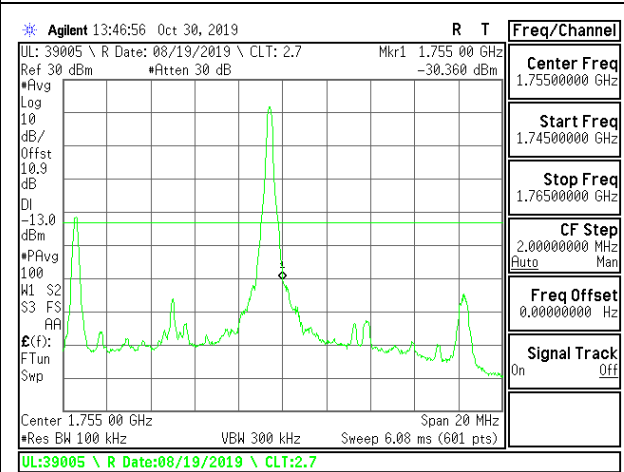

LTE B4 5MHz 16QAM High Channel RB25-0

LTE B4 10MHz QPSK Low Channel RB1-0

LTE B4 10MHz QPSK High Channel RB1-0

LTE B4 10MHz QPSK Low Channel RB1-49

LTE B4 10MHz QPSK High Channel RB1-49

LTE B4 10MHz QPSK Low Channel RB50-0

LTE B4 10MHz QPSK High Channel RB50-0

LTE B4 10MHz 16QAM Low Channel RB1-0

LTE B4 10MHz 16QAM High Channel RB1-0

LTE B4 10MHz 16QAM Low Channel RB1-49

LTE B4 10MHz 16QAM High Channel RB1-49

LTE B4 10MHz 16QAM Low Channel RB50-0