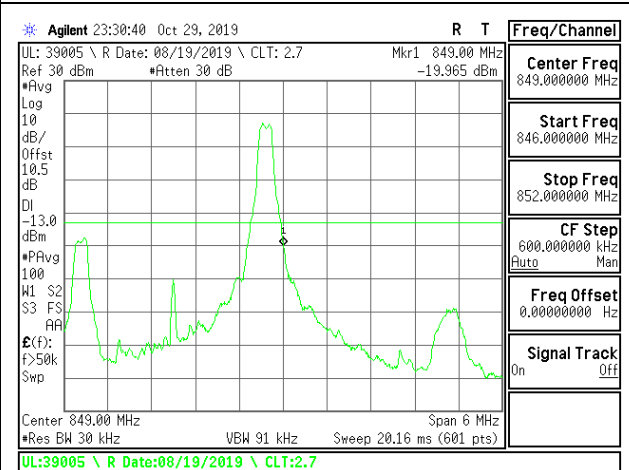

LTE B5 3MHz QPSK Low Channel RB15-0

LTE B5 3MHz QPSK High Channel RB15-0

LTE B5 3MHz 16QAM Low Channel RB1-0

LTE B5 3MHz 16QAM High Channel RB1-0

LTE B5 3MHz 16QAM Low Channel RB1-14

LTE B5 3MHz 16QAM High Channel RB1-14