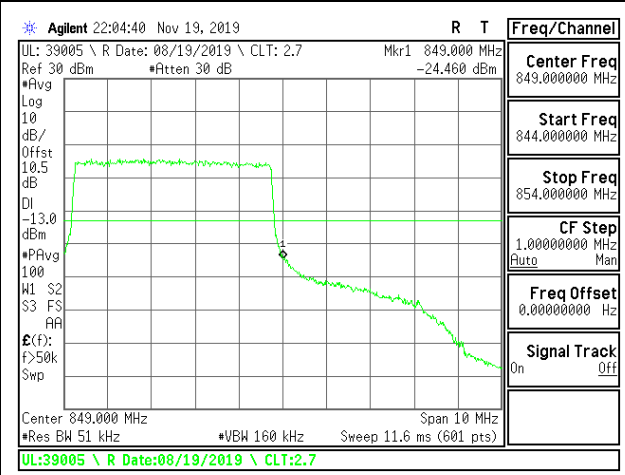

LTE B5 5MHz QPSK High Channel RB25-0