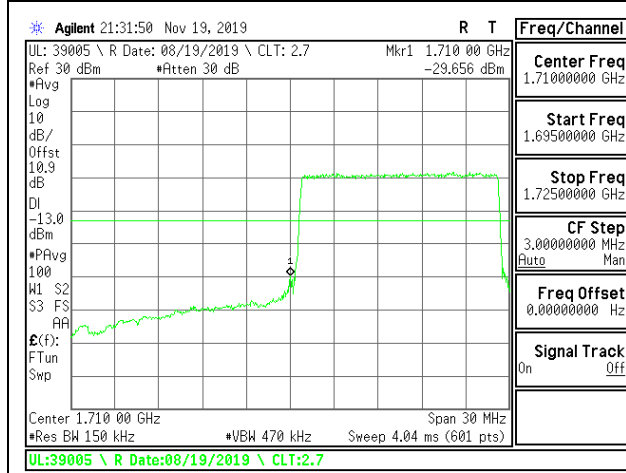

LTE B4 10MHz 16QAM High Channel RB50-0

LTE B4 15MHz QPSK Low Channel RB1-0

LTE B4 15MHz QPSK High Channel RB1-0

LTE B4 15MHz QPSK Low Channel RB1-74

LTE B4 15MHz QPSK High Channel RB1-74

LTE B4 15MHz QPSK Low Channel RB75-0

LTE B4 15MHz QPSK High Channel RB75-0

LTE B4 15MHz 16QAM Low Channel RB1-0

LTE B4 15MHz 16QAM High Channel RB1-0

LTE B4 15MHz 16QAM Low Channel RB1-74

LTE B4 15MHz 16QAM High Channel RB1-74

LTE B4 15MHz 16QAM Low Channel RB75-0

LTE B4 15MHz 16QAM High Channel RB75-0

LTE B4 20MHz QPSK Low Channel RB1-0

LTE B4 20MHz QPSK High Channel RB1-0

LTE B4 20MHz QPSK Low Channel RB1-99

LTE B4 20MHz QPSK High Channel RB1-99

LTE B4 20MHz QPSK Low Channel RB100-0