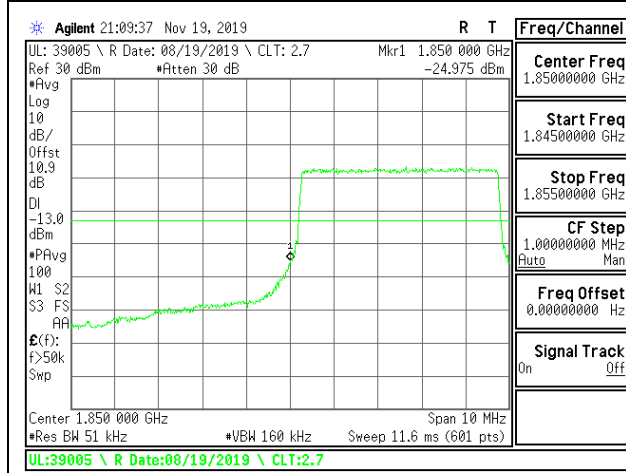

LTE B2 5MHz QPSK Low Channel RB1-0

LTE B2 5MHz QPSK High Channel RB1-0

LTE B2 5MHz QPSK Low Channel RB1-24

LTE B2 5MHz QPSK High Channel RB1-24

LTE B2 5MHz QPSK Low Channel RB25-0

LTE B2 5MHz QPSK High Channel RB25-0

LTE B2 5MHz 16QAM Low Channel RB1-0

LTE B2 5MHz 16QAM High Channel RB1-0

LTE B2 5MHz 16QAM Low Channel RB1-24

LTE B2 5MHz 16QAM High Channel RB1-24

LTE B2 5MHz 16QAM Low Channel RB25-0

LTE B2 5MHz 16QAM High Channel RB25-0

LTE B2 10MHz QPSK Low Channel RB1-0

LTE B2 10MHz QPSK High Channel RB1-0

LTE B2 10MHz QPSK Low Channel RB1-49

LTE B2 10MHz QPSK High Channel RB1-49

LTE B2 10MHz QPSK Low Channel RB50-0

LTE B2 10MHz QPSK High Channel RB50-0

LTE B2 10MHz 16QAM Low Channel RB1-0

LTE B2 10MHz 16QAM High Channel RB1-0

LTE B2 10MHz 16QAM Low Channel RB1-49

LTE B2 10MHz 16QAM High Channel RB1-49

LTE B2 10MHz 16QAM Low Channel RB50-0

LTE B2 10MHz 16QAM High Channel RB50-0