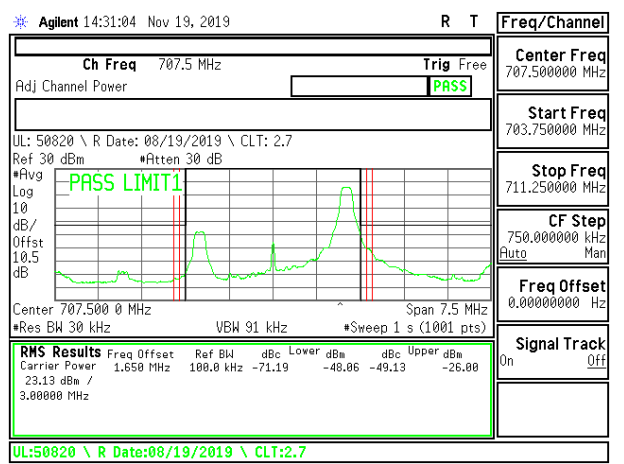

LTE B12 3MHz 16QAM Low Channel RB1-14

LTE B12 3MHz QPSK Low Channel RB15-0

LTE B12 3MHz 16QAM Low Channel RB15-0

LTE B12 3MHz QPSK Middle Channel RB1-0

LTE B12 3MHz 16QAM Middle Channel RB1-0

LTE B12 3MHz QPSK Middle Channel RB1-14