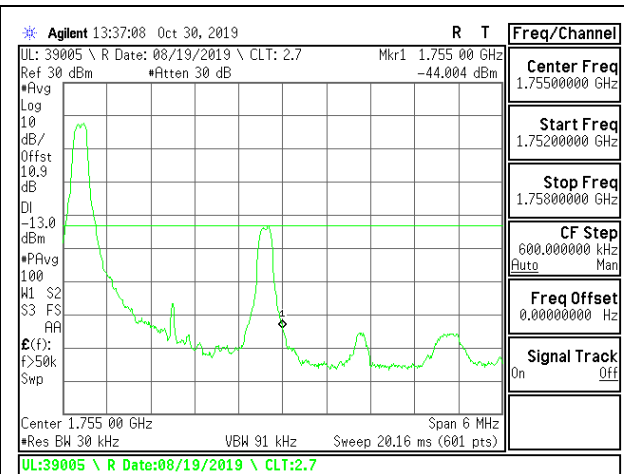

LTE B4 3MHz QPSK High Channel RB1-0