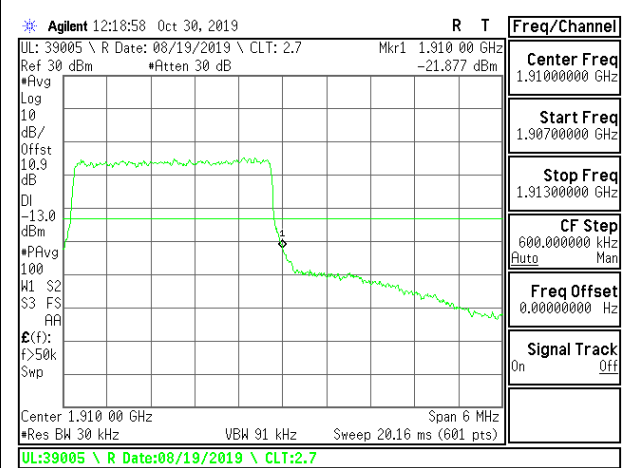

LTE B2 3MHz QPSK Low Channel RB1-0

LTE B2 3MHz QPSK High Channel RB1-0

LTE B2 3MHz QPSK Low Channel RB1-14

LTE B2 3MHz QPSK High Channel RB1-14

LTE B2 3MHz QPSK Low Channel RB15-0

LTE B2 3MHz QPSK High Channel RB15-0

LTE B2 3MHz 16QAM Low Channel RB1-0

LTE B2 3MHz 16QAM High Channel RB1-0

LTE B2 3MHz 16QAM Low Channel RB1-14

LTE B2 3MHz 16QAM High Channel RB1-14

LTE B2 3MHz 16QAM Low Channel RB15-0

LTE B2 3MHz 16QAM High Channel RB15-0

LTE B2 5MHz QPSK Low Channel RB1-0

LTE B2 5MHz QPSK High Channel RB1-0

LTE B2 5MHz QPSK Low Channel RB1-24

LTE B2 5MHz QPSK High Channel RB1-24

LTE B2 5MHz QPSK Low Channel RB25-0

LTE B2 5MHz QPSK High Channel RB25-0

LTE B2 5MHz 16QAM Low Channel RB1-0

LTE B2 5MHz 16QAM High Channel RB1-0

LTE B2 5MHz 16QAM Low Channel RB1-24

LTE B2 5MHz 16QAM High Channel RB1-24

LTE B2 5MHz 16QAM Low Channel RB25-0

LTE B2 5MHz 16QAM High Channel RB25-0