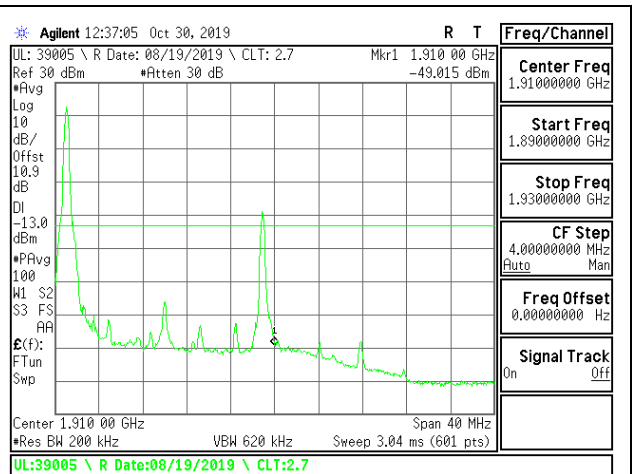

LTE B2 15MHz 16QAM Low Channel RB1-0

LTE B2 15MHz 16QAM High Channel RB1-0

LTE B2 15MHz 16QAM Low Channel RB1-74

LTE B2 15MHz 16QAM High Channel RB1-74

LTE B2 15MHz 16QAM Low Channel RB75-0

LTE B2 15MHz 16QAM High Channel RB75-0

LTE B2 20MHz QPSK Low Channel RB1-0

LTE B2 20MHz QPSK High Channel RB1-0

LTE B2 20MHz QPSK Low Channel RB1-99

LTE B2 20MHz QPSK High Channel RB1-99

LTE B2 20MHz QPSK Low Channel RB100-0

LTE B2 20MHz QPSK High Channel RB100-0

LTE B2 20MHz 16QAM Low Channel RB1-0

LTE B2 20MHz 16QAM High Channel RB1-0

LTE B2 20MHz 16QAM Low Channel RB1-99

LTE B2 20MHz 16QAM High Channel RB1-99

LTE B2 20MHz 16QAM Low Channel RB100-0

LTE B2 20MHz 16QAM High Channel RB100-0