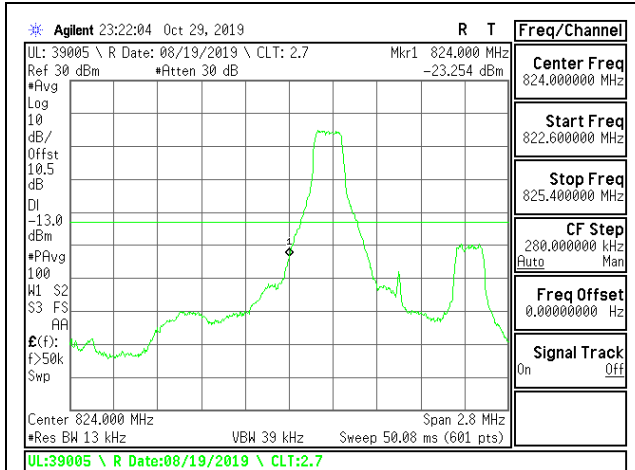

LTE B4 20MHz QPSK High Channel RB100-0

LTE B4 20MHz 16QAM Low Channel RB1-0

LTE B4 20MHz 16QAM High Channel RB1-0

LTE B4 20MHz 16QAM Low Channel RB1-99

LTE B4 20MHz 16QAM High Channel RB1-99

LTE B4 20MHz 16QAM Low Channel RB100-0

LTE B4 20MHz 16QAM High Channel RB100-0

8.2.8. LTE BAND 5 BANDEDGE

LTE B5 1.4MHz QPSK Low Channel RB1-0

LTE B5 1.4MHz QPSK High Channel RB1-0

LTE B5 1.4MHz QPSK Low Channel RB1-5

LTE B5 1.4MHz QPSK High Channel RB1-5