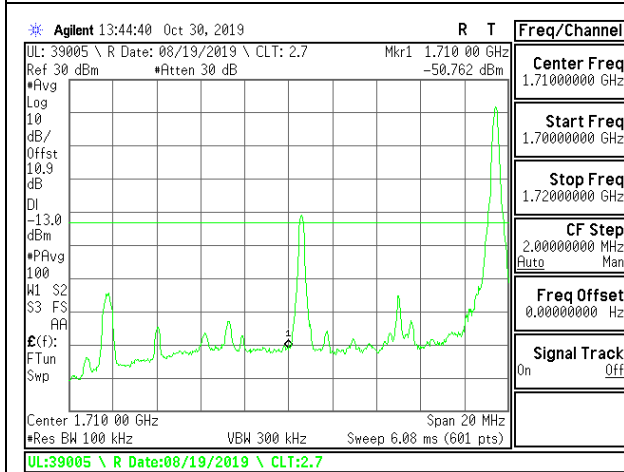

LTE B4 5MHz QPSK High Channel RB25-0

LTE B4 5MHz 16QAM Low Channel RB1-0

LTE B4 5MHz 16QAM High Channel RB1-0

LTE B4 5MHz 16QAM Low Channel RB1-24

LTE B4 5MHz 16QAM High Channel RB1-24

LTE B4 5MHz 16QAM Low Channel RB25-0

LTE B4 5MHz 16QAM High Channel RB25-0

LTE B4 10MHz QPSK Low Channel RB1-0

LTE B4 10MHz QPSK High Channel RB1-0

LTE B4 10MHz QPSK Low Channel RB1-49

LTE B4 10MHz QPSK High Channel RB1-49

LTE B4 10MHz QPSK Low Channel RB50-0