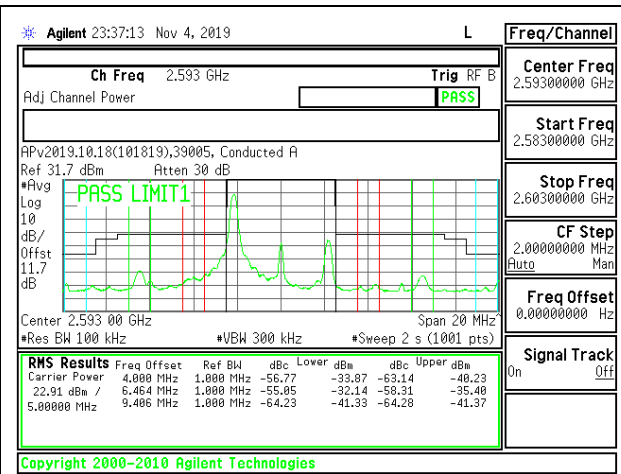

LTE B41 5MHz 16QAM Middle Channel RB1-0