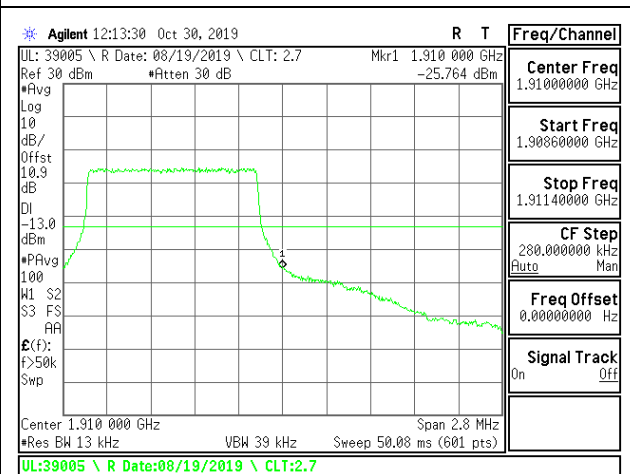

LTE B2 1.4MHz 16QAM Low Channel RB1-0

LTE B2 1.4MHz 16QAM High Channel RB1-0

LTE B2 1.4MHz 16QAM Low Channel RB1-5

LTE B2 1.4MHz 16QAM High Channel RB1-5

LTE B2 1.4MHz 16QAM Low Channel RB6-0

LTE B2 1.4MHz 16QAM High Channel RB6-0

LTE B2 3MHz QPSK Low Channel RB1-0

LTE B2 3MHz QPSK High Channel RB1-0

LTE B2 3MHz QPSK Low Channel RB1-14

LTE B2 3MHz QPSK High Channel RB1-14

LTE B2 3MHz QPSK Low Channel RB15-0

LTE B2 3MHz QPSK High Channel RB15-0