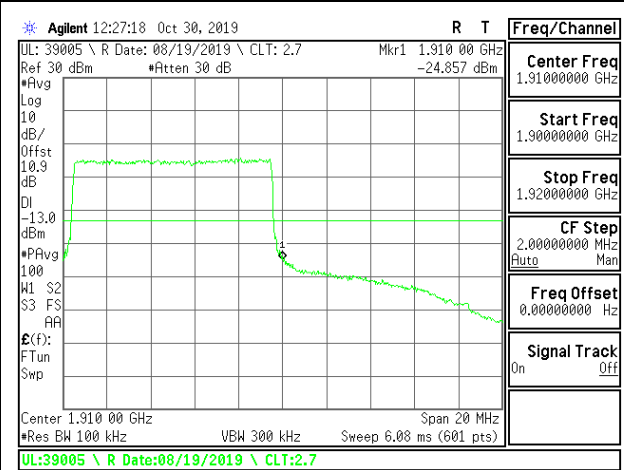

LTE B2 5MHz 16QAM Low Channel RB1-0

LTE B2 5MHz 16QAM High Channel RB1-0

LTE B2 5MHz 16QAM Low Channel RB1-24

LTE B2 5MHz 16QAM High Channel RB1-24

LTE B2 5MHz 16QAM Low Channel RB25-0

LTE B2 5MHz 16QAM High Channel RB25-0

LTE B2 10MHz QPSK Low Channel RB1-0

LTE B2 10MHz QPSK High Channel RB1-0

LTE B2 10MHz QPSK Low Channel RB1-49

LTE B2 10MHz QPSK High Channel RB1-49

LTE B2 10MHz QPSK Low Channel RB50-0

LTE B2 10MHz QPSK High Channel RB50-0

LTE B2 10MHz 16QAM Low Channel RB1-0

LTE B2 10MHz 16QAM High Channel RB1-0

LTE B2 10MHz 16QAM Low Channel RB1-49

LTE B2 10MHz 16QAM High Channel RB1-49

LTE B2 10MHz 16QAM Low Channel RB50-0

LTE B2 10MHz 16QAM High Channel RB50-0