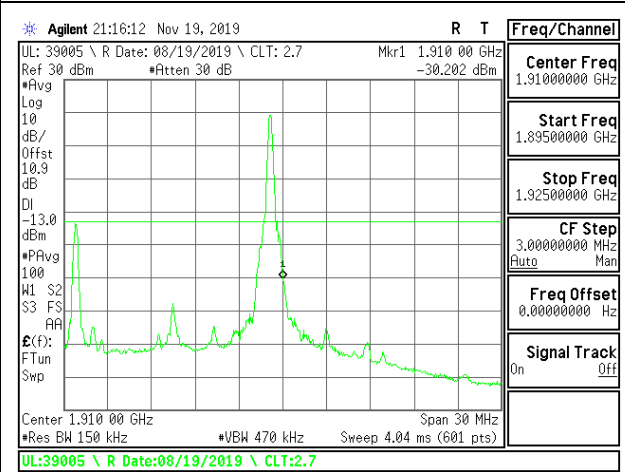

LTE B2 10MHz QPSK Low Channel RB1-0

LTE B2 10MHz QPSK High Channel RB1-0

LTE B2 10MHz QPSK Low Channel RB1-49

LTE B2 10MHz QPSK High Channel RB1-49

LTE B2 10MHz QPSK Low Channel RB50-0

LTE B2 10MHz QPSK High Channel RB50-0

LTE B2 10MHz 16QAM Low Channel RB1-0

LTE B2 10MHz 16QAM High Channel RB1-0

LTE B2 10MHz 16QAM Low Channel RB1-49

LTE B2 10MHz 16QAM High Channel RB1-49

LTE B2 10MHz 16QAM Low Channel RB50-0

LTE B2 10MHz 16QAM High Channel RB50-0

LTE B2 15MHz QPSK Low Channel RB1-0

LTE B2 15MHz QPSK High Channel RB1-0

LTE B2 15MHz QPSK Low Channel RB1-74

LTE B2 15MHz QPSK High Channel RB1-74

LTE B2 15MHz QPSK Low Channel RB75-0

LTE B2 15MHz QPSK High Channel RB75-0