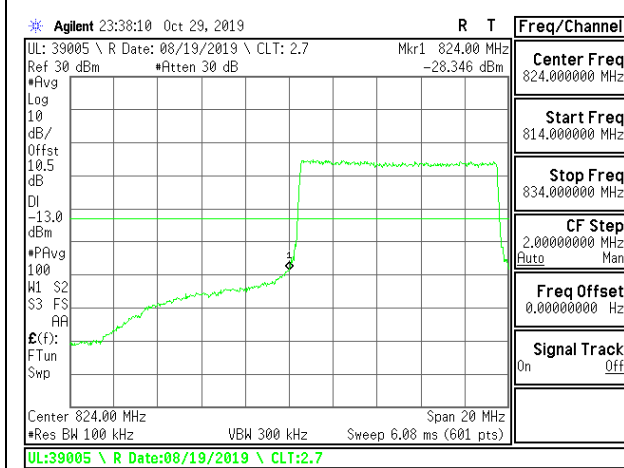

LTE B5 10MHz QPSK Low Channel RB50-0

LTE B5 10MHz QPSK High Channel RB50-0

LTE B5 10MHz 16QAM Low Channel RB1-0

LTE B5 10MHz 16QAM High Channel RB1-0

LTE B5 10MHz 16QAM Low Channel RB1-49

LTE B5 10MHz 16QAM High Channel RB1-49