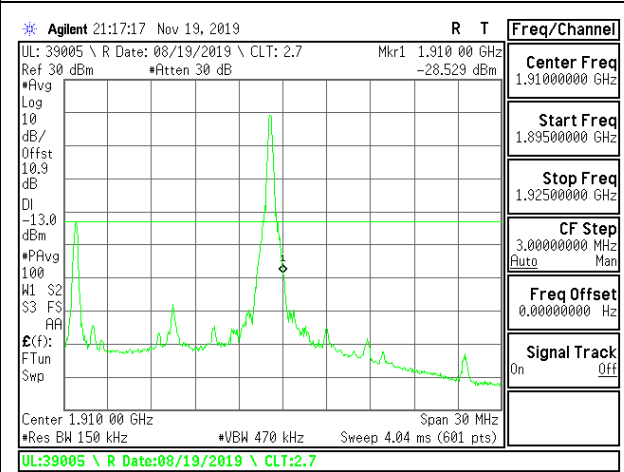

LTE B2 10MHz 16QAM Low Channel RB1-0

LTE B2 10MHz 16QAM High Channel RB1-0

LTE B2 10MHz 16QAM Low Channel RB1-49

LTE B2 10MHz 16QAM High Channel RB1-49

LTE B2 10MHz 16QAM Low Channel RB50-0

LTE B2 10MHz 16QAM High Channel RB50-0

LTE B2 15MHz QPSK Low Channel RB1-0

LTE B2 15MHz QPSK High Channel RB1-0

LTE B2 15MHz QPSK Low Channel RB1-74

LTE B2 15MHz QPSK High Channel RB1-74

LTE B2 15MHz QPSK Low Channel RB75-0

LTE B2 15MHz QPSK High Channel RB75-0

LTE B2 15MHz 16QAM Low Channel RB1-0

LTE B2 15MHz 16QAM High Channel RB1-0

LTE B2 15MHz 16QAM Low Channel RB1-74

LTE B2 15MHz 16QAM High Channel RB1-74

LTE B2 15MHz 16QAM Low Channel RB75-0

LTE B2 15MHz 16QAM High Channel RB75-0

LTE B2 20MHz QPSK Low Channel RB1-0

LTE B2 20MHz QPSK High Channel RB1-0

LTE B2 20MHz QPSK Low Channel RB1-99

LTE B2 20MHz QPSK High Channel RB1-99

LTE B2 20MHz QPSK Low Channel RB100-0

LTE B2 20MHz QPSK High Channel RB100-0