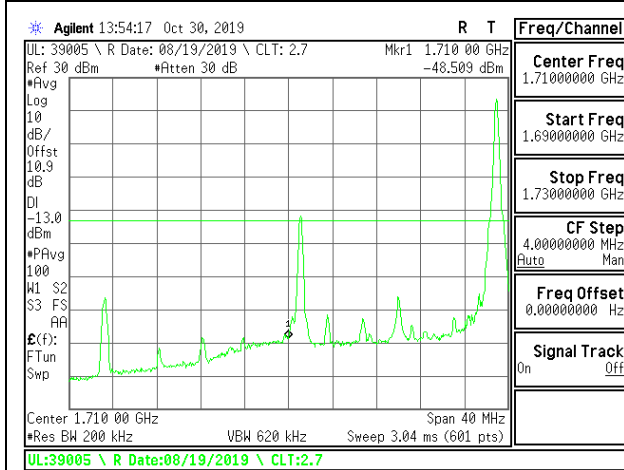

LTE B4 15MHz QPSK High Channel RB75-0

LTE B4 15MHz 16QAM Low Channel RB1-0

LTE B4 15MHz 16QAM High Channel RB1-0

LTE B4 15MHz 16QAM Low Channel RB1-74

LTE B4 15MHz 16QAM High Channel RB1-74

LTE B4 15MHz 16QAM Low Channel RB75-0

LTE B4 15MHz 16QAM High Channel RB75-0

LTE B4 20MHz QPSK Low Channel RB1-0

LTE B4 20MHz QPSK High Channel RB1-0

LTE B4 20MHz QPSK Low Channel RB1-99

LTE B4 20MHz QPSK High Channel RB1-99

LTE B4 20MHz QPSK Low Channel RB100-0