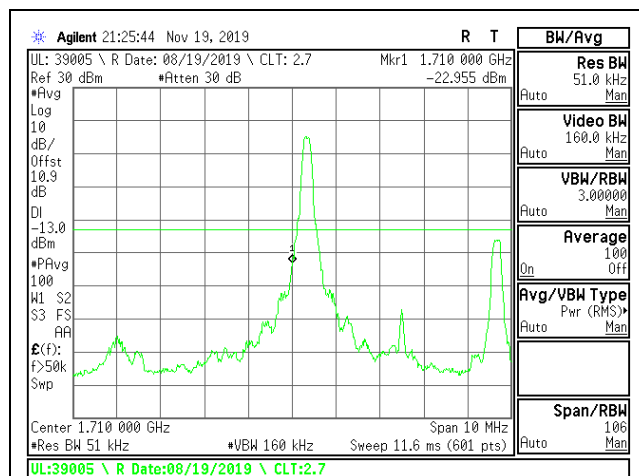

LTE B4 3MHz 16QAM High Channel RB15-0

LTE B4 5MHz QPSK Low Channel RB1-0

LTE B4 5MHz QPSK High Channel RB1-0

LTE B4 5MHz QPSK Low Channel RB1-24

LTE B4 5MHz QPSK High Channel RB1-24

LTE B4 5MHz QPSK Low Channel RB25-0

LTE B4 5MHz QPSK High Channel RB25-0

LTE B4 5MHz 16QAM Low Channel RB1-0

LTE B4 5MHz 16QAM High Channel RB1-0

LTE B4 5MHz 16QAM Low Channel RB1-24

LTE B4 5MHz 16QAM High Channel RB1-24

LTE B4 5MHz 16QAM Low Channel RB25-0