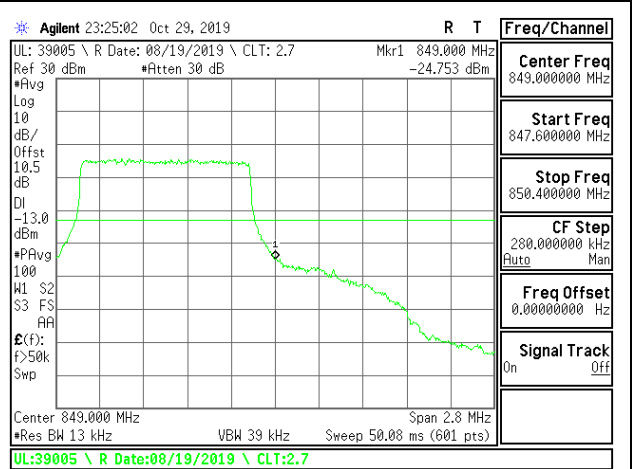

LTE B5 1.4MHz QPSK High Channel RB6-0