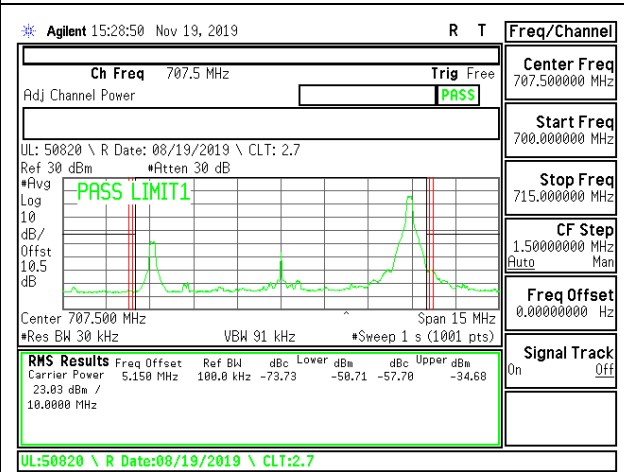

LTE B12 5MHz 16QAM High Channel RB1-24

LTE B12 5MHz QPSK High Channel RB25-0

LTE B12 5MHz 16QAM High Channel RB25-0

LTE B12 10MHz QPSK Low Channel RB1-0

LTE B12 10MHz 16QAM Low Channel RB1-0

LTE B12 10MHz QPSK Low Channel RB1-49

LTE B12 10MHz 16QAM Low Channel RB1-49

LTE B12 10MHz QPSK Low Channel RB50-0

LTE B12 10MHz 16QAM Low Channel RB50-0

LTE B12 10MHz QPSK High Channel RB1-0

LTE B12 10MHz 16QAM High Channel RB1-0

LTE B12 10MHz QPSK High Channel RB1-49