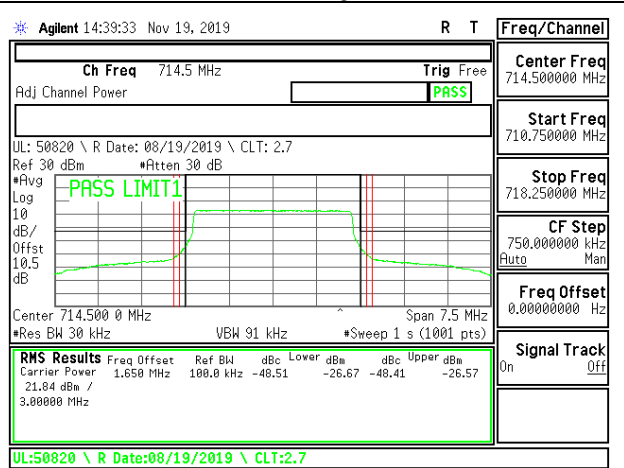

LTE B12 3MHz 16QAM High Channel RB15-0