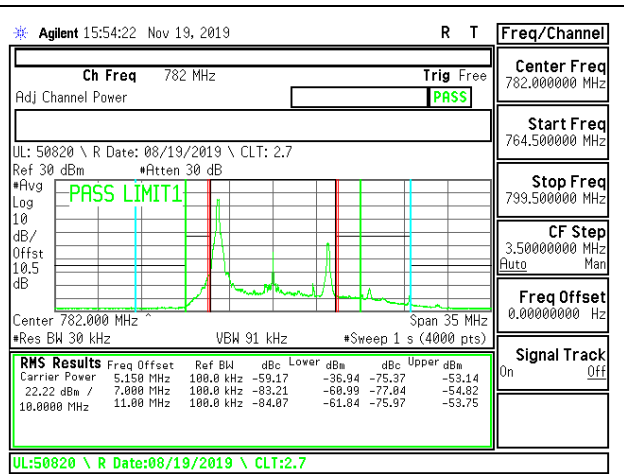

LTE B12 10MHz 16QAM High Channel RB1-49

LTE B12 10MHz QPSK High Channel RB50-0

LTE B12 10MHz 16QAM High Channel RB50-0

8.2.10. LTE BAND 13 ADJACENT CHANNEL POWER

LTE B13 5MHz QPSK High Channel RB1-0

LTE B13 5MHz 16QAM High Channel RB1-0

LTE B13 5MHz QPSK High Channel RB1-24

LTE B13 5MHz 16QAM High Channel RB1-24

LTE B13 5MHz QPSK High Channel RB25-0

LTE B13 5MHz 16QAM High Channel RB25-0

LTE B13 10MHz QPSK Middle Channel RB1-0

LTE B13 10MHz 16QAM Middle Channel RB1-0

LTE B13 10MHz QPSK Middle Channel RB1-49

LTE B13 10MHz 16QAM Middle Channel RB1-49

LTE B13 10MHz QPSK Middle Channel RB50-0

LTE B13 10MHz 16QAM Middle Channel RB50-0

8.2.11. LTE BAND 41 ADJACENT CHANNEL POWER (FCC)