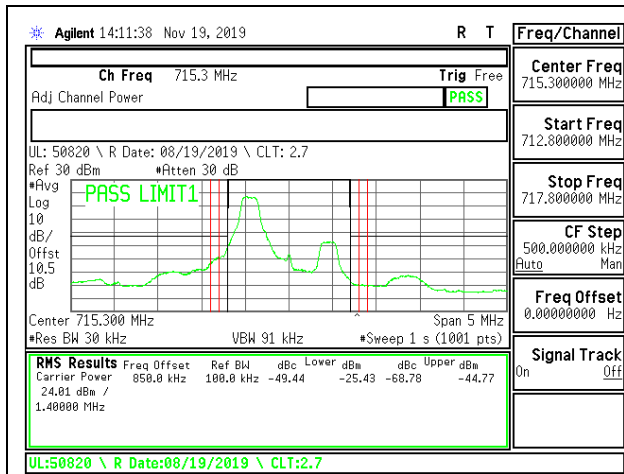

LTE B5 10MHz QPSK Low Channel RB50-0

LTE B5 10MHz QPSK High Channel RB50-0

LTE B5 10MHz 16QAM Low Channel RB1-0

LTE B5 10MHz 16QAM High Channel RB1-0

LTE B5 10MHz 16QAM Low Channel RB1-49

LTE B5 10MHz 16QAM High Channel RB1-49

LTE B5 10MHz 16QAM Low Channel RB50-0

LTE B5 10MHz 16QAM High Channel RB50-0

8.2.9. LTE BAND 12 ADJACENT CHANNEL POWER

LTE B12 1.4MHz QPSK Middle Channel RB1-0

LTE B12 1.4MHz 16QAM Middle Channel RB1-0

LTE B12 1.4MHz QPSK Middle Channel RB1-5

LTE B12 1.4MHz 16QAM Middle Channel RB1-5

LTE B12 1.4MHz QPSK Middle Channel RB6-0

LTE B12 1.4MHz 16QAM Middle Channel RB6-0

LTE B12 1.4MHz QPSK High Channel RB1-0

LTE B12 1.4MHz 16QAM High Channel RB1-0

LTE B12 1.4MHz QPSK High Channel RB1-5