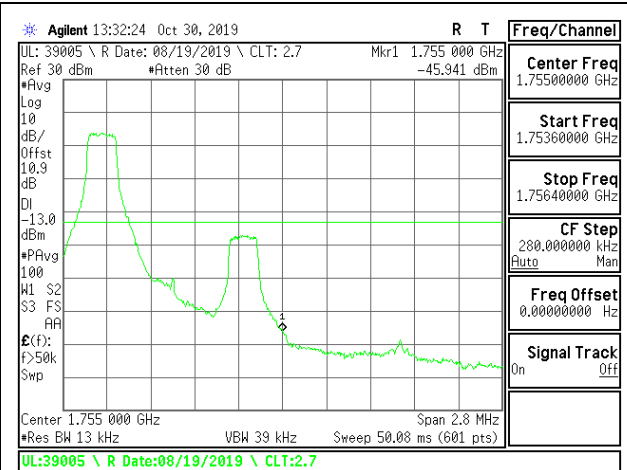

LTE B2 20MHz QPSK Low Channel RB1-0

LTE B2 20MHz QPSK High Channel RB1-0

LTE B2 20MHz QPSK Low Channel RB1-99

LTE B2 20MHz QPSK High Channel RB1-99

LTE B2 20MHz QPSK Low Channel RB100-0

LTE B2 20MHz QPSK High Channel RB100-0

LTE B2 20MHz 16QAM Low Channel RB1-0

LTE B2 20MHz 16QAM High Channel RB1-0

LTE B2 20MHz 16QAM Low Channel RB1-99

LTE B2 20MHz 16QAM High Channel RB1-99

LTE B2 20MHz 16QAM Low Channel RB100-0

LTE B2 20MHz 16QAM High Channel RB100-0

8.2.7. LTE BAND 4 BANDEDGE

LTE B4 1.4MHz QPSK Low Channel RB1-0

LTE B4 1.4MHz QPSK High Channel RB1-0

LTE B4 1.4MHz QPSK Low Channel RB1-5

LTE B4 1.4MHz QPSK High Channel RB1-5

LTE B4 1.4MHz QPSK Low Channel RB6-0