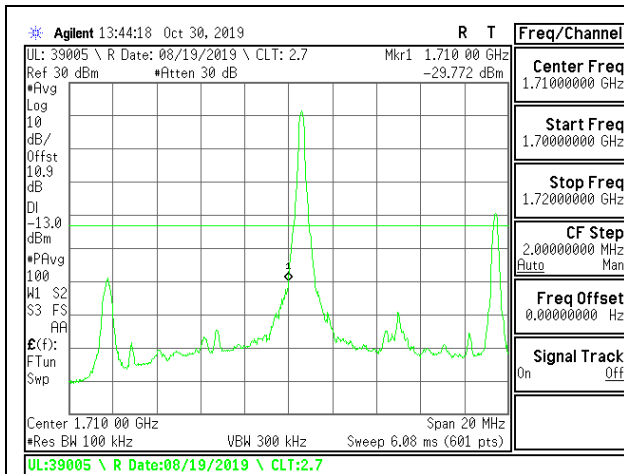

LTE B4 5MHz QPSK High Channel RB25-0

LTE B4 5MHz 16QAM Low Channel RB1-0

LTE B4 5MHz 16QAM High Channel RB1-0

LTE B4 5MHz 16QAM Low Channel RB1-24

LTE B4 5MHz 16QAM High Channel RB1-24

LTE B4 5MHz 16QAM Low Channel RB25-0

LTE B4 5MHz 16QAM High Channel RB25-0

LTE B4 10MHz QPSK Low Channel RB1-0

LTE B4 10MHz QPSK High Channel RB1-0

LTE B4 10MHz QPSK Low Channel RB1-49

LTE B4 10MHz QPSK High Channel RB1-49

LTE B4 10MHz QPSK Low Channel RB50-0