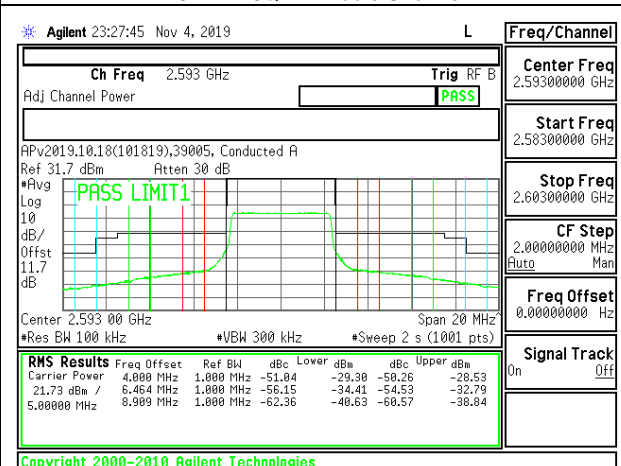

LTE B41 5MHz QPSK Middle Channel RB1-0

LTE B41 5MHz 16QAM Middle Channel RB1-0

LTE B41 5MHz QPSK Middle Channel RB1-24

LTE B41 5MHz 16QAM Middle Channel RB1-24

LTE B41 5MHz QPSK Middle Channel RB25-0

LTE B41 5MHz 16QAM Middle Channel RB25-0