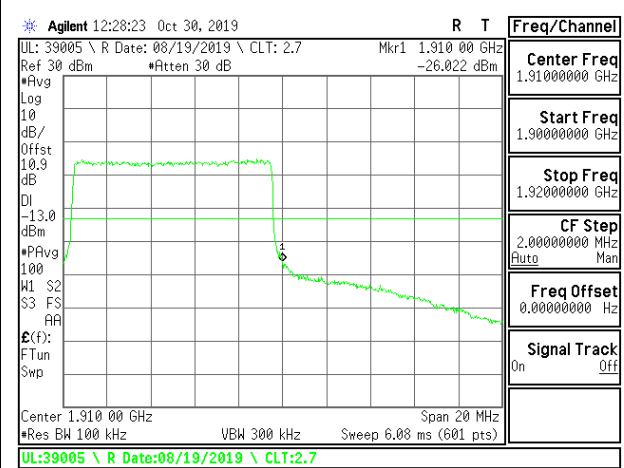

LTE B2 10MHz QPSK Low Channel RB1-0

LTE B2 10MHz QPSK High Channel RB1-0

LTE B2 10MHz QPSK Low Channel RB1-49

LTE B2 10MHz QPSK High Channel RB1-49

LTE B2 10MHz QPSK Low Channel RB50-0

LTE B2 10MHz QPSK High Channel RB50-0

LTE B2 10MHz 16QAM Low Channel RB1-0

LTE B2 10MHz 16QAM High Channel RB1-0

LTE B2 10MHz 16QAM Low Channel RB1-49

LTE B2 10MHz 16QAM High Channel RB1-49

LTE B2 10MHz 16QAM Low Channel RB50-0

LTE B2 10MHz 16QAM High Channel RB50-0

LTE B2 15MHz QPSK Low Channel RB1-0

LTE B2 15MHz QPSK High Channel RB1-0

LTE B2 15MHz QPSK Low Channel RB1-74

LTE B2 15MHz QPSK High Channel RB1-74

LTE B2 15MHz QPSK Low Channel RB75-0

LTE B2 15MHz QPSK High Channel RB75-0