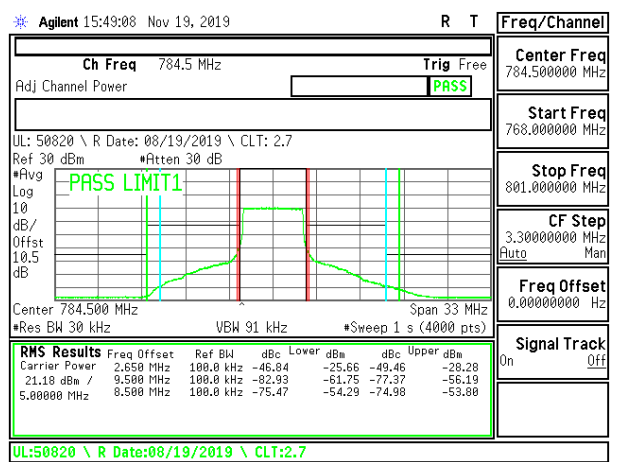

LTE B12 10MHz 16QAM Low Channel RB1-49

LTE B12 10MHz QPSK Low Channel RB50-0

LTE B12 10MHz 16QAM Low Channel RB50-0

LTE B12 10MHz QPSK High Channel RB1-0

LTE B12 10MHz 16QAM High Channel RB1-0

LTE B12 10MHz QPSK High Channel RB1-49

LTE B12 10MHz 16QAM High Channel RB1-49

LTE B12 10MHz QPSK High Channel RB50-0

LTE B12 10MHz 16QAM High Channel RB50-0

8.2.10. LTE BAND 13 ADJACENT CHANNEL POWER

LTE B13 5MHz QPSK High Channel RB1-0

LTE B13 5MHz 16QAM High Channel RB1-0

LTE B13 5MHz QPSK High Channel RB1-24

LTE B13 5MHz 16QAM High Channel RB1-24

LTE B13 5MHz QPSK High Channel RB25-0

LTE B13 5MHz 16QAM High Channel RB25-0

LTE B13 10MHz QPSK Middle Channel RB1-0

LTE B13 10MHz 16QAM Middle Channel RB1-0