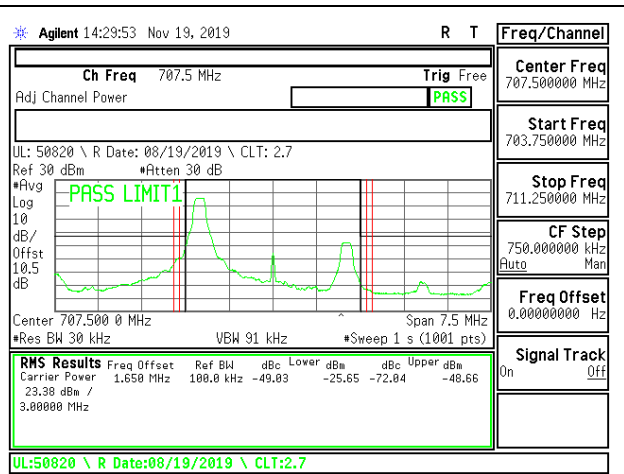

LTE B12 3MHz 16QAM Low Channel RB1-14

LTE B12 3MHz QPSK Low Channel RB15-0

LTE B12 3MHz 16QAM Low Channel RB15-0

LTE B12 3MHz QPSK Middle Channel RB1-0

LTE B12 3MHz 16QAM Middle Channel RB1-0

LTE B12 3MHz QPSK Middle Channel RB1-14