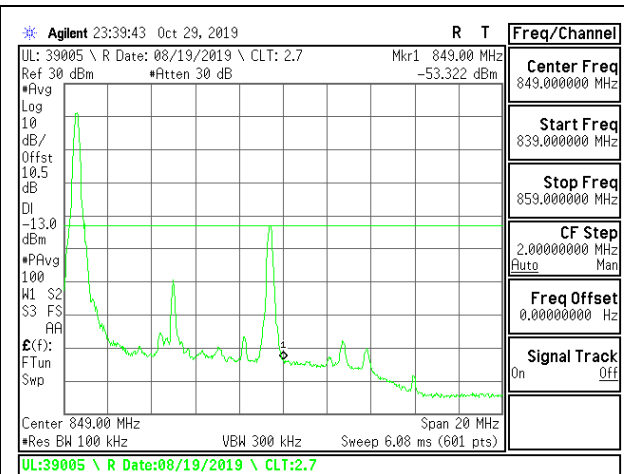

LTE B5 10MHz 16QAM High Channel RB1-0