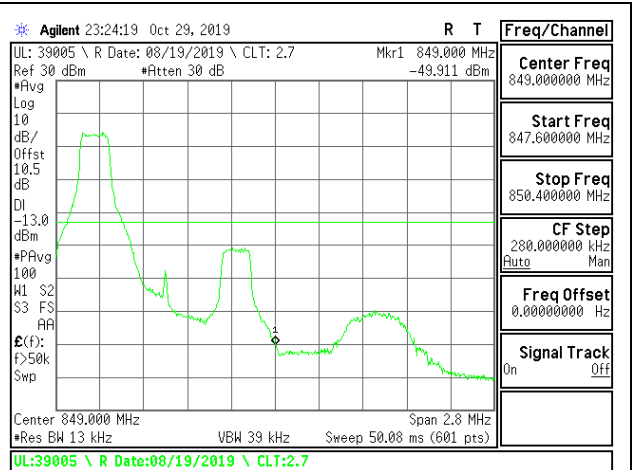

LTE B4 15MHz 16QAM High Channel RB75-0

LTE B4 20MHz QPSK Low Channel RB1-0

LTE B4 20MHz QPSK High Channel RB1-0

LTE B4 20MHz QPSK Low Channel RB1-99

LTE B4 20MHz QPSK High Channel RB1-99

LTE B4 20MHz QPSK Low Channel RB100-0

LTE B4 20MHz QPSK High Channel RB100-0

LTE B4 20MHz 16QAM Low Channel RB1-0

LTE B4 20MHz 16QAM High Channel RB1-0

LTE B4 20MHz 16QAM Low Channel RB1-99

LTE B4 20MHz 16QAM High Channel RB1-99

LTE B4 20MHz 16QAM Low Channel RB100-0

LTE B4 20MHz 16QAM High Channel RB100-0

8.2.8. LTE BAND 5 BANDEDGE

LTE B5 1.4MHz QPSK Low Channel RB1-0

LTE B5 1.4MHz QPSK High Channel RB1-0

LTE B5 1.4MHz QPSK Low Channel RB1-5

LTE B5 1.4MHz QPSK High Channel RB1-5