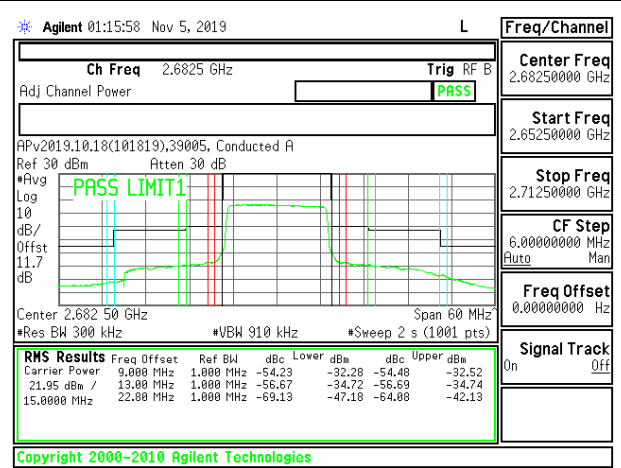

LTE B41 15MHz 16QAM Middle Channel RB75-0

LTE B41 15MHz QPSK High Channel RB1-0

LTE B41 15MHz 16QAM High Channel RB1-0

LTE B41 15MHz QPSK High Channel RB1-74

LTE B41 15MHz 16QAM High Channel RB1-74

LTE B41 15MHz QPSK High Channel RB75-0