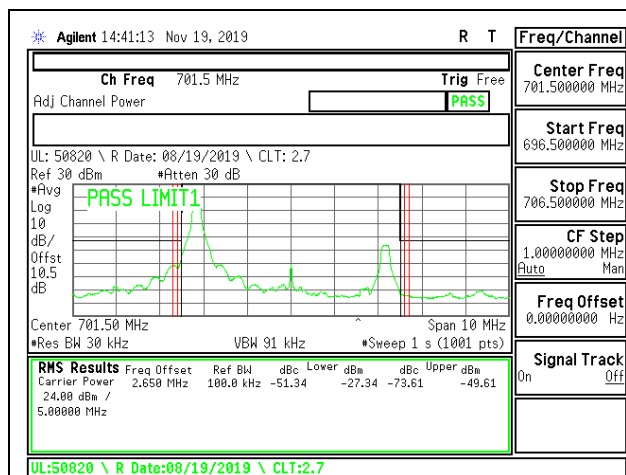

LTE B12 5MHz QPSK Low Channel RB1-0