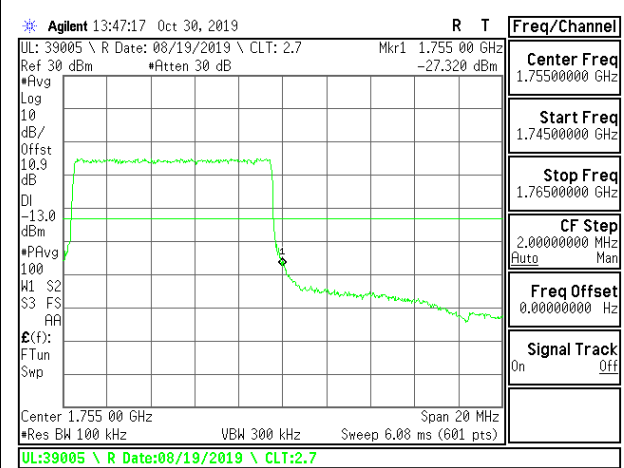

LTE B4 5MHz 16QAM High Channel RB25-0

LTE B4 10MHz QPSK Low Channel RB1-0

LTE B4 10MHz QPSK High Channel RB1-0

LTE B4 10MHz QPSK Low Channel RB1-49

LTE B4 10MHz QPSK High Channel RB1-49

LTE B4 10MHz QPSK Low Channel RB50-0

LTE B4 10MHz QPSK High Channel RB50-0

LTE B4 10MHz 16QAM Low Channel RB1-0

LTE B4 10MHz 16QAM High Channel RB1-0

LTE B4 10MHz 16QAM Low Channel RB1-49

LTE B4 10MHz 16QAM High Channel RB1-49

LTE B4 10MHz 16QAM Low Channel RB50-0