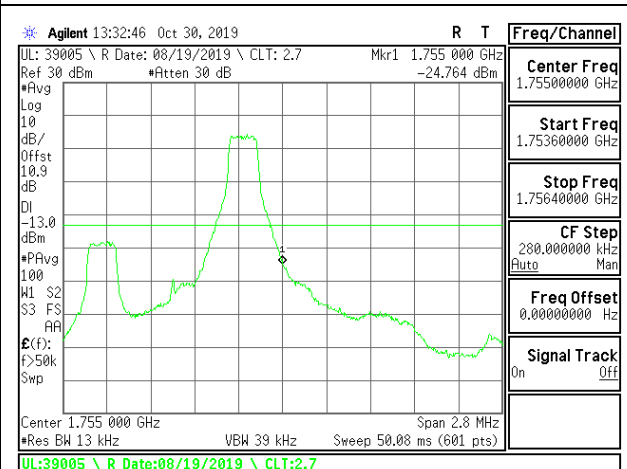

LTE B2 20MHz 16QAM Low Channel RB1-0

LTE B2 20MHz 16QAM High Channel RB1-0

LTE B2 20MHz 16QAM Low Channel RB1-99

LTE B2 20MHz 16QAM High Channel RB1-99

LTE B2 20MHz 16QAM Low Channel RB100-0

LTE B2 20MHz 16QAM High Channel RB100-0

8.2.7. LTE BAND 4 BANDEDGE

LTE B4 1.4MHz QPSK Low Channel RB1-0

LTE B4 1.4MHz QPSK High Channel RB1-0

LTE B4 1.4MHz QPSK Low Channel RB1-5

LTE B4 1.4MHz QPSK High Channel RB1-5

LTE B4 1.4MHz QPSK Low Channel RB6-0

LTE B4 1.4MHz QPSK High Channel RB6-0

LTE B4 1.4MHz 16QAM Low Channel RB1-0

LTE B4 1.4MHz 16QAM High Channel RB1-0

LTE B4 1.4MHz 16QAM Low Channel RB1-5

LTE B4 1.4MHz 16QAM High Channel RB1-5

LTE B4 1.4MHz 16QAM Low Channel RB6-0