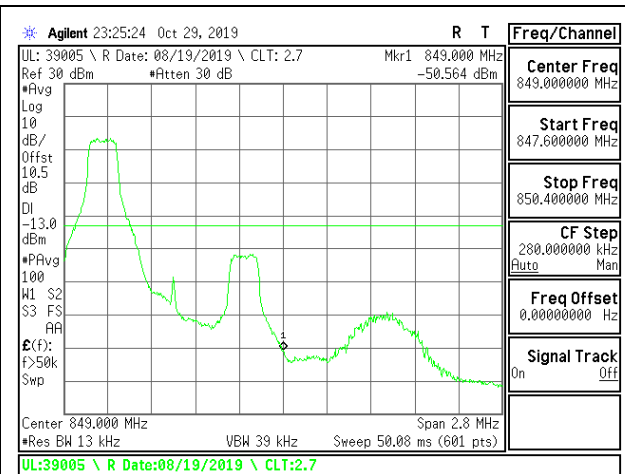

LTE B5 1.4MHz 16QAM High Channel RB1-0