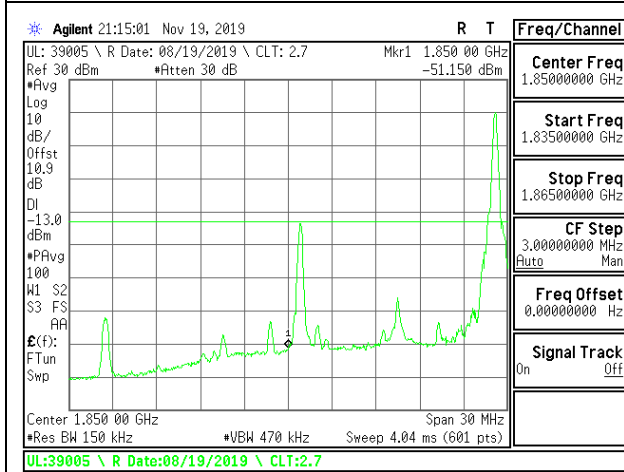

LTE B2 10MHz 16QAM Low Channel RB1-0

LTE B2 10MHz 16QAM High Channel RB1-0

LTE B2 10MHz 16QAM Low Channel RB1-49

LTE B2 10MHz 16QAM High Channel RB1-49

LTE B2 10MHz 16QAM Low Channel RB50-0

LTE B2 10MHz 16QAM High Channel RB50-0

LTE B2 15MHz QPSK Low Channel RB1-0

LTE B2 15MHz QPSK High Channel RB1-0

LTE B2 15MHz QPSK Low Channel RB1-74

LTE B2 15MHz QPSK High Channel RB1-74

LTE B2 15MHz QPSK Low Channel RB75-0

LTE B2 15MHz QPSK High Channel RB75-0

LTE B2 15MHz 16QAM Low Channel RB1-0

LTE B2 15MHz 16QAM High Channel RB1-0

LTE B2 15MHz 16QAM Low Channel RB1-74

LTE B2 15MHz 16QAM High Channel RB1-74

LTE B2 15MHz 16QAM Low Channel RB75-0

LTE B2 15MHz 16QAM High Channel RB75-0

LTE B2 20MHz QPSK Low Channel RB1-0

LTE B2 20MHz QPSK High Channel RB1-0

LTE B2 20MHz QPSK Low Channel RB1-99

LTE B2 20MHz QPSK High Channel RB1-99

LTE B2 20MHz QPSK Low Channel RB100-0

LTE B2 20MHz QPSK High Channel RB100-0