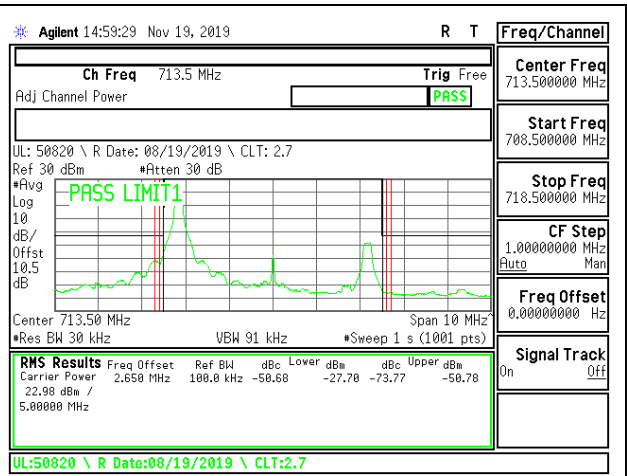

LTE B12 5MHz 16QAM Middle Channel RB1-24

LTE B12 5MHz QPSK Middle Channel RB25-0

LTE B12 5MHz 16QAM Middle Channel RB25-0

LTE B12 5MHz QPSK High Channel RB1-0

LTE B12 5MHz 16QAM High Channel RB1-0

LTE B12 5MHz QPSK High Channel RB1-24