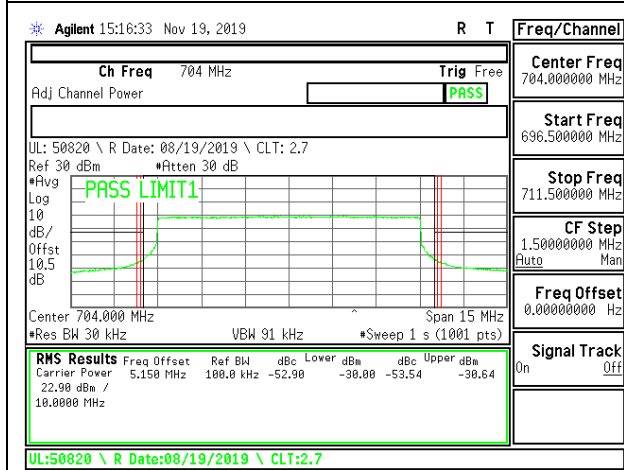

LTE B12 10MHz QPSK Low Channel RB50-0