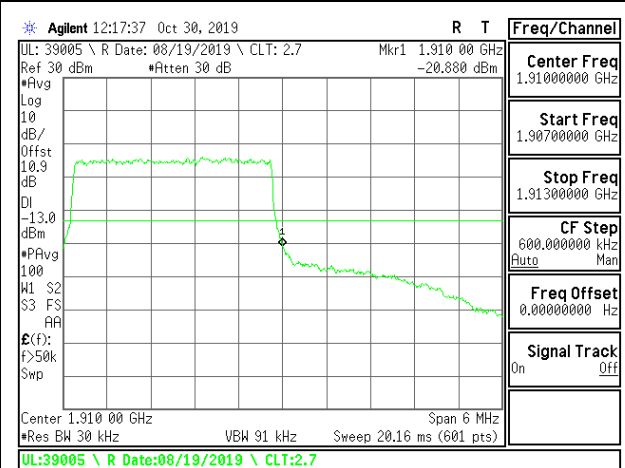

LTE B2 1.4MHz 16QAM Low Channel RB1-0

LTE B2 1.4MHz 16QAM High Channel RB1-0

LTE B2 1.4MHz 16QAM Low Channel RB1-5

LTE B2 1.4MHz 16QAM High Channel RB1-5

LTE B2 1.4MHz 16QAM Low Channel RB6-0

LTE B2 1.4MHz 16QAM High Channel RB6-0

LTE B2 3MHz QPSK Low Channel RB1-0

LTE B2 3MHz QPSK High Channel RB1-0

LTE B2 3MHz QPSK Low Channel RB1-14

LTE B2 3MHz QPSK High Channel RB1-14

LTE B2 3MHz QPSK Low Channel RB15-0

LTE B2 3MHz QPSK High Channel RB15-0

LTE B2 3MHz 16QAM Low Channel RB1-0

LTE B2 3MHz 16QAM High Channel RB1-0

LTE B2 3MHz 16QAM Low Channel RB1-14

LTE B2 3MHz 16QAM High Channel RB1-14

LTE B2 3MHz 16QAM Low Channel RB15-0

LTE B2 3MHz 16QAM High Channel RB15-0