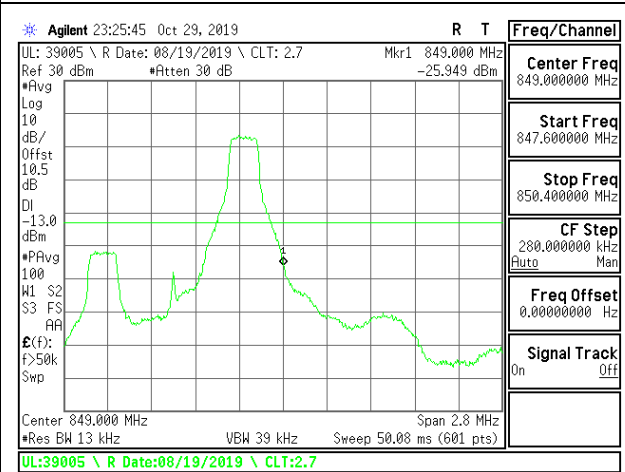

LTE B4 20MHz 16QAM High Channel RB100-0

8.2.8. LTE BAND 5 BANDEDGE

LTE B5 1.4MHz QPSK Low Channel RB1-0

LTE B5 1.4MHz QPSK High Channel RB1-0

LTE B5 1.4MHz QPSK Low Channel RB1-5

LTE B5 1.4MHz QPSK High Channel RB1-5

LTE B5 1.4MHz QPSK Low Channel RB6-0

LTE B5 1.4MHz QPSK High Channel RB6-0

LTE B5 1.4MHz 16QAM Low Channel RB1-0

LTE B5 1.4MHz 16QAM High Channel RB1-0

LTE B5 1.4MHz 16QAM Low Channel RB1-5

LTE B5 1.4MHz 16QAM High Channel RB1-5