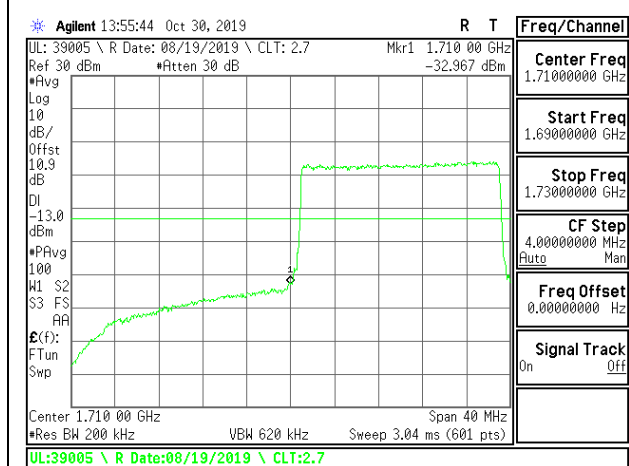

LTE B4 15MHz 16QAM High Channel RB75-0

LTE B4 20MHz QPSK Low Channel RB1-0

LTE B4 20MHz QPSK High Channel RB1-0

LTE B4 20MHz QPSK Low Channel RB1-99

LTE B4 20MHz QPSK High Channel RB1-99

LTE B4 20MHz QPSK Low Channel RB100-0

LTE B4 20MHz QPSK High Channel RB100-0

LTE B4 20MHz 16QAM Low Channel RB1-0

LTE B4 20MHz 16QAM High Channel RB1-0

LTE B4 20MHz 16QAM Low Channel RB1-99

LTE B4 20MHz 16QAM High Channel RB1-99

LTE B4 20MHz 16QAM Low Channel RB100-0

LTE B4 20MHz 16QAM High Channel RB100-0

8.2.8. LTE BAND 5 BANDEDGE

LTE B5 1.4MHz QPSK Low Channel RB1-0

LTE B5 1.4MHz QPSK High Channel RB1-0

LTE B5 1.4MHz QPSK Low Channel RB1-5

LTE B5 1.4MHz QPSK High Channel RB1-5