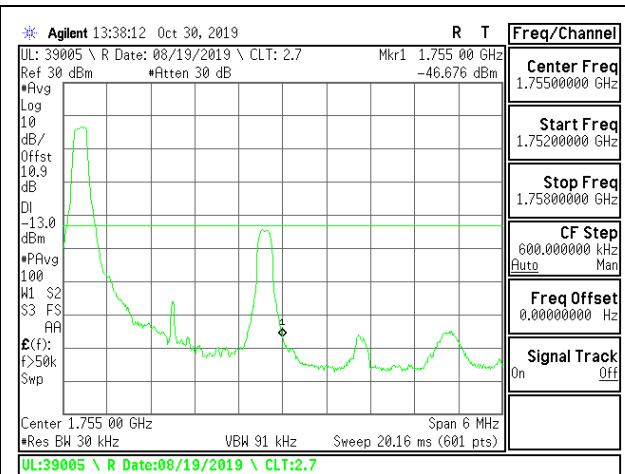

LTE B4 3MHz 16QAM High Channel RB1-0