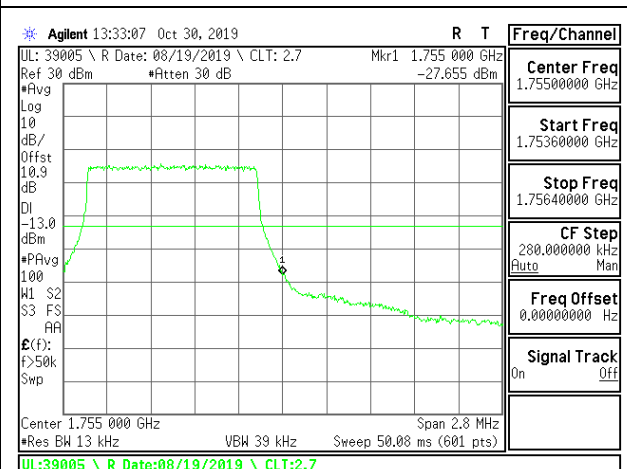

LTE B2 20MHz 16QAM Low Channel RB1-0

LTE B2 20MHz 16QAM High Channel RB1-0

LTE B2 20MHz 16QAM Low Channel RB1-99

LTE B2 20MHz 16QAM High Channel RB1-99

LTE B2 20MHz 16QAM Low Channel RB100-0

LTE B2 20MHz 16QAM High Channel RB100-0

8.2.7. LTE BAND 4 BANDEDGE

LTE B4 1.4MHz QPSK Low Channel RB1-0

LTE B4 1.4MHz QPSK High Channel RB1-0

LTE B4 1.4MHz QPSK Low Channel RB1-5

LTE B4 1.4MHz QPSK High Channel RB1-5

LTE B4 1.4MHz QPSK Low Channel RB6-0