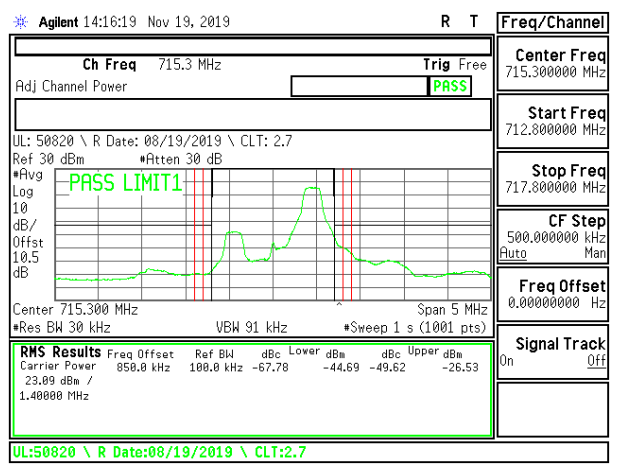

LTE B5 10MHz 16QAM Low Channel RB50-0

LTE B5 10MHz 16QAM High Channel RB50-0

8.2.9. LTE BAND 12 ADJACENT CHANNEL POWER

LTE B12 1.4MHz QPSK Middle Channel RB1-0

LTE B12 1.4MHz 16QAM Middle Channel RB1-0

LTE B12 1.4MHz QPSK Middle Channel RB1-5

LTE B12 1.4MHz 16QAM Middle Channel RB1-5

LTE B12 1.4MHz QPSK Middle Channel RB6-0

LTE B12 1.4MHz 16QAM Middle Channel RB6-0

LTE B12 1.4MHz QPSK High Channel RB1-0

LTE B12 1.4MHz 16QAM High Channel RB1-0

LTE B12 1.4MHz QPSK High Channel RB1-5

LTE B12 1.4MHz 16QAM High Channel RB1-5

LTE B12 1.4MHz QPSK High Channel RB6-0

LTE B12 1.4MHz 16QAM High Channel RB6-0

LTE B12 3MHz QPSK Low Channel RB1-0

LTE B12 3MHz 16QAM Low Channel RB1-0

LTE B12 3MHz QPSK Low Channel RB1-14