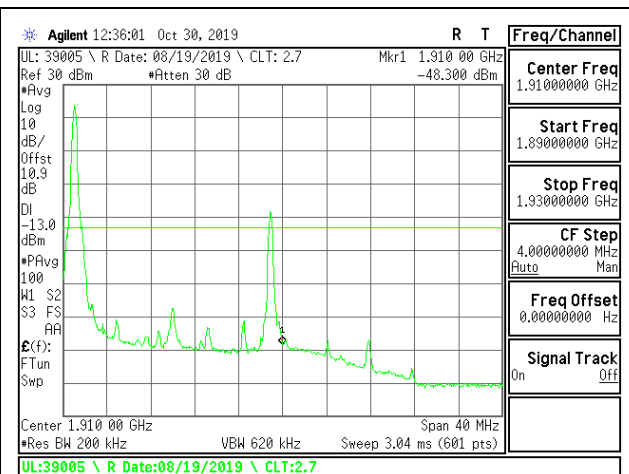

LTE B2 15MHz QPSK Low Channel RB1-0

LTE B2 15MHz QPSK High Channel RB1-0

LTE B2 15MHz QPSK Low Channel RB1-74

LTE B2 15MHz QPSK High Channel RB1-74

LTE B2 15MHz QPSK Low Channel RB75-0

LTE B2 15MHz QPSK High Channel RB75-0

LTE B2 15MHz 16QAM Low Channel RB1-0

LTE B2 15MHz 16QAM High Channel RB1-0

LTE B2 15MHz 16QAM Low Channel RB1-74

LTE B2 15MHz 16QAM High Channel RB1-74

LTE B2 15MHz 16QAM Low Channel RB75-0

LTE B2 15MHz 16QAM High Channel RB75-0

LTE B2 20MHz QPSK Low Channel RB1-0

LTE B2 20MHz QPSK High Channel RB1-0

LTE B2 20MHz QPSK Low Channel RB1-99

LTE B2 20MHz QPSK High Channel RB1-99

LTE B2 20MHz QPSK Low Channel RB100-0

LTE B2 20MHz QPSK High Channel RB100-0