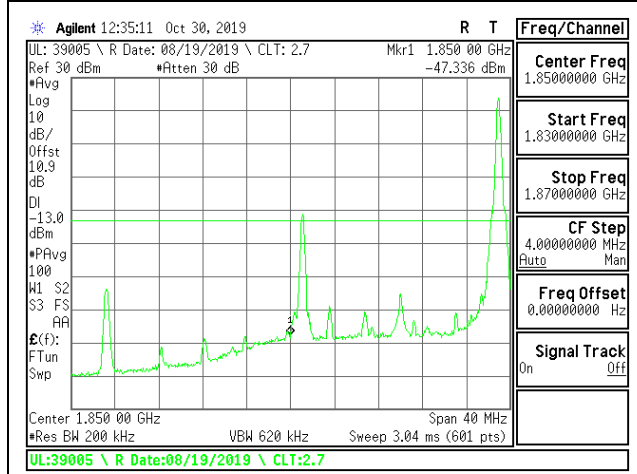

LTE B2 15MHz 16QAM Low Channel RB1-0

LTE B2 15MHz 16QAM High Channel RB1-0

LTE B2 15MHz 16QAM Low Channel RB1-74

LTE B2 15MHz 16QAM High Channel RB1-74

LTE B2 15MHz 16QAM Low Channel RB75-0

LTE B2 15MHz 16QAM High Channel RB75-0

LTE B2 20MHz QPSK Low Channel RB1-0

LTE B2 20MHz QPSK High Channel RB1-0

LTE B2 20MHz QPSK Low Channel RB1-99

LTE B2 20MHz QPSK High Channel RB1-99

LTE B2 20MHz QPSK Low Channel RB100-0

LTE B2 20MHz QPSK High Channel RB100-0

LTE B2 20MHz 16QAM Low Channel RB1-0

LTE B2 20MHz 16QAM High Channel RB1-0

LTE B2 20MHz 16QAM Low Channel RB1-99

LTE B2 20MHz 16QAM High Channel RB1-99

LTE B2 20MHz 16QAM Low Channel RB100-0

LTE B2 20MHz 16QAM High Channel RB100-0