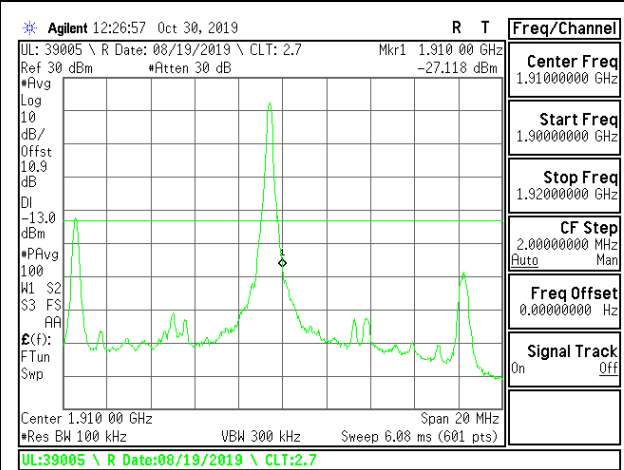

LTE B2 5MHz QPSK Low Channel RB1-0

LTE B2 5MHz QPSK High Channel RB1-0

LTE B2 5MHz QPSK Low Channel RB1-24

LTE B2 5MHz QPSK High Channel RB1-24

LTE B2 5MHz QPSK Low Channel RB25-0

LTE B2 5MHz QPSK High Channel RB25-0

LTE B2 5MHz 16QAM Low Channel RB1-0

LTE B2 5MHz 16QAM High Channel RB1-0

LTE B2 5MHz 16QAM Low Channel RB1-24

LTE B2 5MHz 16QAM High Channel RB1-24

LTE B2 5MHz 16QAM Low Channel RB25-0

LTE B2 5MHz 16QAM High Channel RB25-0

LTE B2 10MHz QPSK Low Channel RB1-0

LTE B2 10MHz QPSK High Channel RB1-0

LTE B2 10MHz QPSK Low Channel RB1-49

LTE B2 10MHz QPSK High Channel RB1-49

LTE B2 10MHz QPSK Low Channel RB50-0

LTE B2 10MHz QPSK High Channel RB50-0