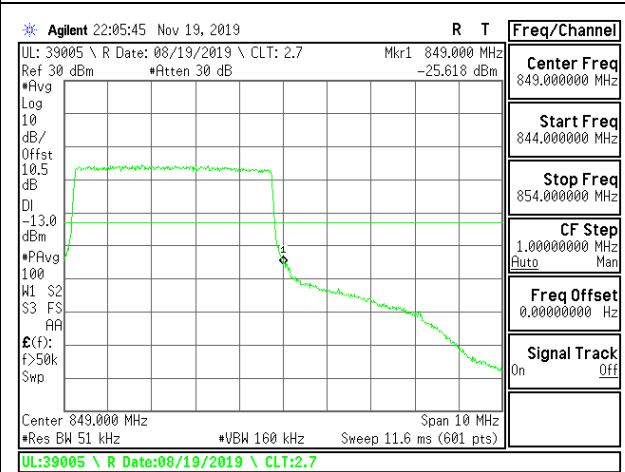

LTE B5 5MHz 16QAM High Channel RB25-0