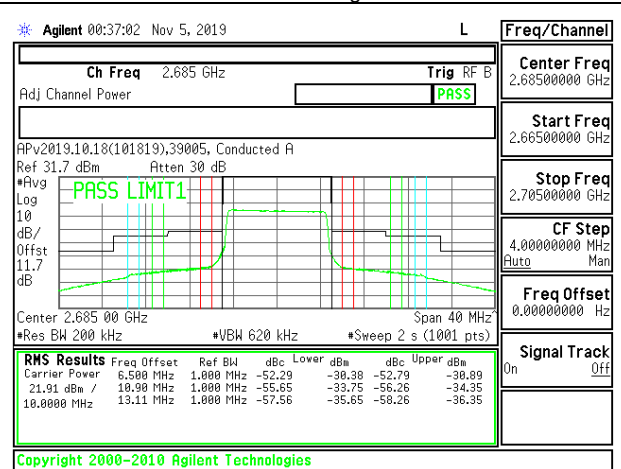

LTE B41 10MHz QPSK Middle Channel RB1-0

LTE B41 10MHz 16QAM Middle Channel RB1-0

LTE B41 10MHz QPSK Middle Channel RB1-49

LTE B41 10MHz 16QAM Middle Channel RB1-49

LTE B41 10MHz QPSK Middle Channel RB50-0

LTE B41 10MHz 16QAM Middle Channel RB50-0

LTE B41 10MHz QPSK High Channel RB1-0

LTE B41 10MHz 16QAM High Channel RB1-0

LTE B41 10MHz QPSK High Channel RB1-49

LTE B41 10MHz 16QAM High Channel RB1-49

LTE B41 10MHz QPSK High Channel RB50-0

LTE B41 10MHz 16QAM High Channel RB50-0

LTE B41 15MHz QPSK Low Channel RB1-0

LTE B41 15MHz 16QAM Low Channel RB1-0

LTE B41 15MHz QPSK Low Channel RB1-74

LTE B41 15MHz 16QAM Low Channel RB1-74

LTE B41 15MHz QPSK Low Channel RB75-0