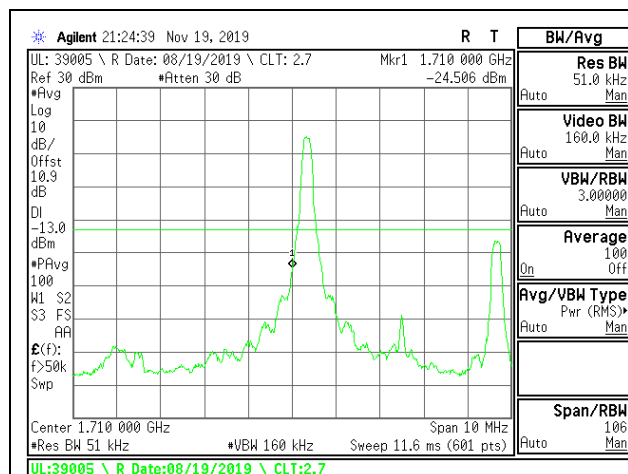

LTE B4 3MHz QPSK High Channel RB15-0

LTE B4 3MHz 16QAM Low Channel RB1-0

LTE B4 3MHz 16QAM High Channel RB1-0

LTE B4 3MHz 16QAM Low Channel RB1-14

LTE B4 3MHz 16QAM High Channel RB1-14

LTE B4 3MHz 16QAM Low Channel RB15-0

LTE B4 3MHz 16QAM High Channel RB15-0

LTE B4 5MHz QPSK Low Channel RB1-0

LTE B4 5MHz QPSK High Channel RB1-0

LTE B4 5MHz QPSK Low Channel RB1-24

LTE B4 5MHz QPSK High Channel RB1-24

LTE B4 5MHz QPSK Low Channel RB25-0