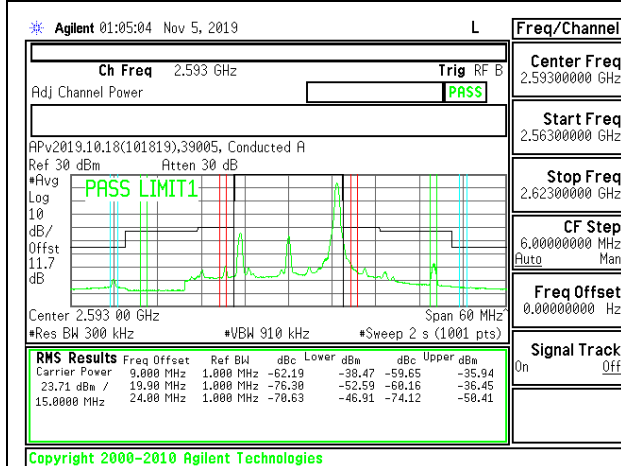

LTE B41 15MHz QPSK Middle Channel RB1-74