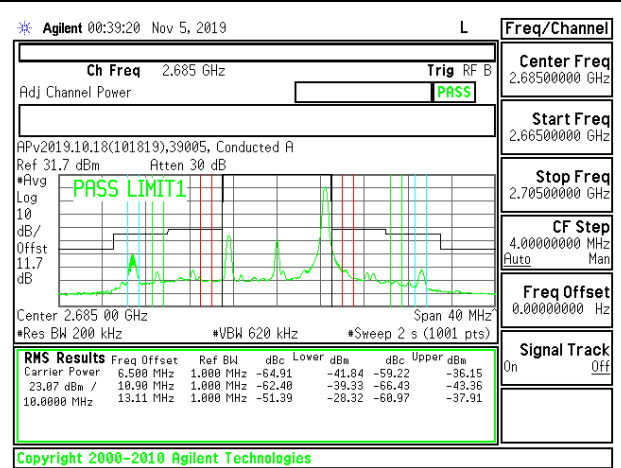

LTE B41 10MHz 16QAM Middle Channel RB50-0

LTE B41 10MHz QPSK High Channel RB1-0

LTE B41 10MHz 16QAM High Channel RB1-0

LTE B41 10MHz QPSK High Channel RB1-49

LTE B41 10MHz 16QAM High Channel RB1-49

LTE B41 10MHz QPSK High Channel RB50-0