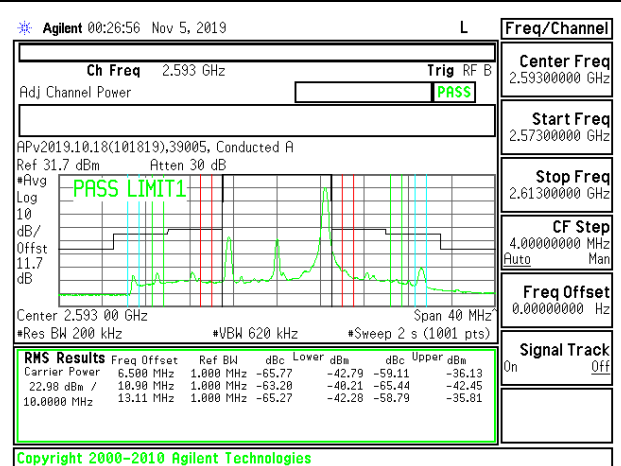

LTE B41 10MHz 16QAM Middle Channel RB1-49