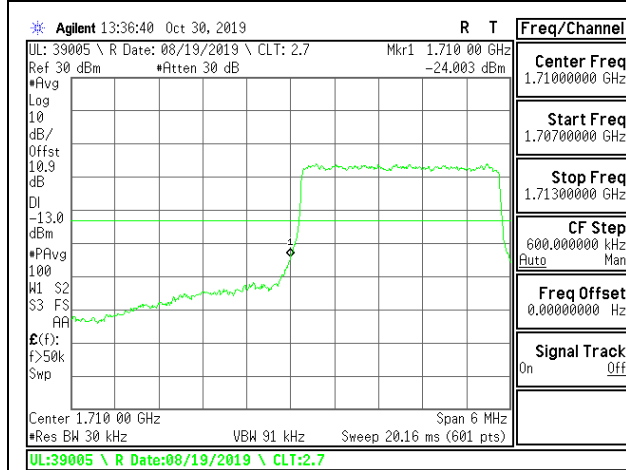

LTE B4 1.4MHz 16QAM High Channel RB6-0

LTE B4 3MHz QPSK Low Channel RB1-0

LTE B4 3MHz QPSK High Channel RB1-0

LTE B4 3MHz QPSK Low Channel RB1-14

LTE B4 3MHz QPSK High Channel RB1-14

LTE B4 3MHz QPSK Low Channel RB15-0

LTE B4 3MHz QPSK High Channel RB15-0

LTE B4 3MHz 16QAM Low Channel RB1-0

LTE B4 3MHz 16QAM High Channel RB1-0

LTE B4 3MHz 16QAM Low Channel RB1-14

LTE B4 3MHz 16QAM High Channel RB1-14

LTE B4 3MHz 16QAM Low Channel RB15-0

LTE B4 3MHz 16QAM High Channel RB15-0

LTE B4 5MHz QPSK Low Channel RB1-0

LTE B4 5MHz QPSK High Channel RB1-0

LTE B4 5MHz QPSK Low Channel RB1-24

LTE B4 5MHz QPSK High Channel RB1-24

LTE B4 5MHz QPSK Low Channel RB25-0