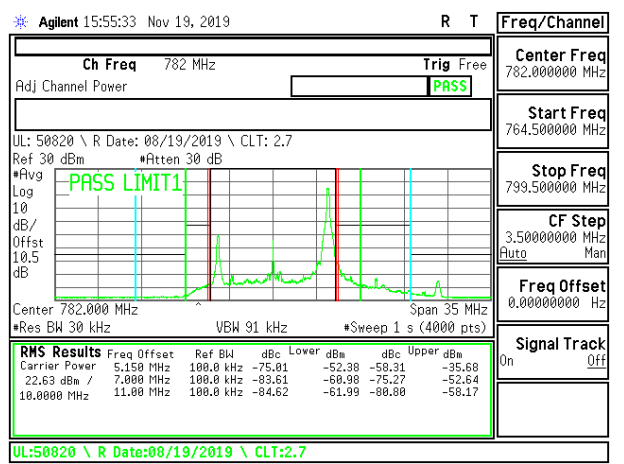

LTE B12 10MHz 16QAM High Channel RB1-49

LTE B12 10MHz QPSK High Channel RB50-0

LTE B12 10MHz 16QAM High Channel RB50-0

8.2.10. LTE BAND 13 ADJACENT CHANNEL POWER

LTE B13 5MHz QPSK High Channel RB1-0

LTE B13 5MHz 16QAM High Channel RB1-0

LTE B13 5MHz QPSK High Channel RB1-24

LTE B13 5MHz 16QAM High Channel RB1-24

LTE B13 5MHz QPSK High Channel RB25-0

LTE B13 5MHz 16QAM High Channel RB25-0

LTE B13 10MHz QPSK Middle Channel RB1-0

LTE B13 10MHz 16QAM Middle Channel RB1-0

LTE B13 10MHz QPSK Middle Channel RB1-49

LTE B13 10MHz 16QAM Middle Channel RB1-49

LTE B13 10MHz QPSK Middle Channel RB50-0

LTE B13 10MHz 16QAM Middle Channel RB50-0

8.2.11. LTE BAND 41 ADJACENT CHANNEL POWER (FCC)