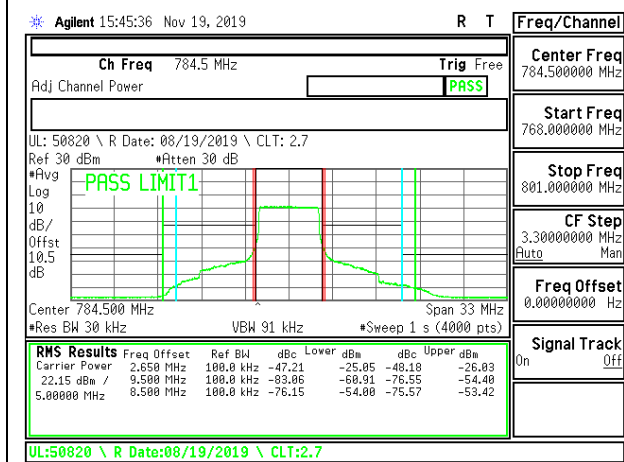

LTE B12 10MHz 16QAM High Channel RB1-49

LTE B12 10MHz QPSK High Channel RB50-0

LTE B12 10MHz 16QAM High Channel RB50-0

8.2.10. LTE BAND 13 ADJACENT CHANNEL POWER

LTE B13 5MHz QPSK High Channel RB1-0

LTE B13 5MHz 16QAM High Channel RB1-0

LTE B13 5MHz QPSK High Channel RB1-24

LTE B13 5MHz 16QAM High Channel RB1-24

LTE B13 5MHz QPSK High Channel RB25-0

LTE B13 5MHz 16QAM High Channel RB25-0

LTE B13 10MHz QPSK Middle Channel RB1-0

LTE B13 10MHz 16QAM Middle Channel RB1-0