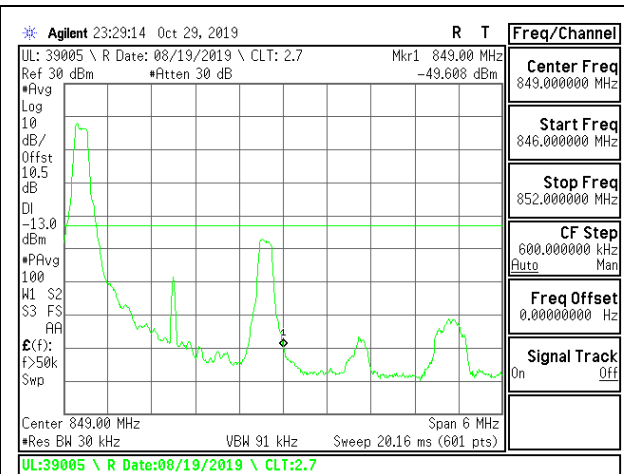

LTE B5 3MHz QPSK High Channel RB1-0