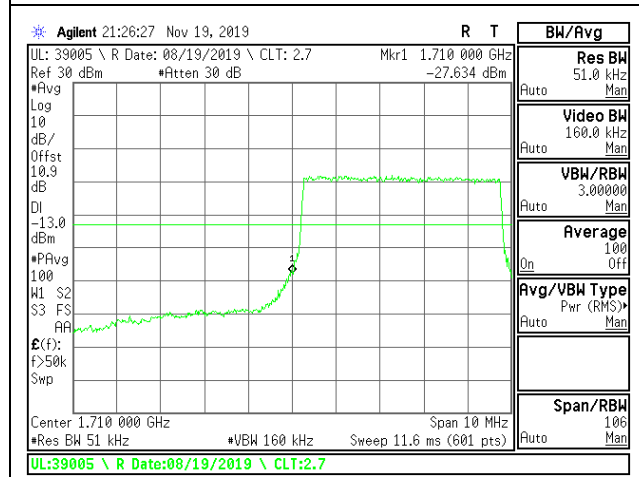

LTE B4 5MHz QPSK High Channel RB25-0

LTE B4 5MHz 16QAM Low Channel RB1-0

LTE B4 5MHz 16QAM High Channel RB1-0

LTE B4 5MHz 16QAM Low Channel RB1-24

LTE B4 5MHz 16QAM High Channel RB1-24

LTE B4 5MHz 16QAM Low Channel RB25-0

LTE B4 5MHz 16QAM High Channel RB25-0

LTE B4 10MHz QPSK Low Channel RB1-0

LTE B4 10MHz QPSK High Channel RB1-0

LTE B4 10MHz QPSK Low Channel RB1-49

LTE B4 10MHz QPSK High Channel RB1-49

LTE B4 10MHz QPSK Low Channel RB50-0