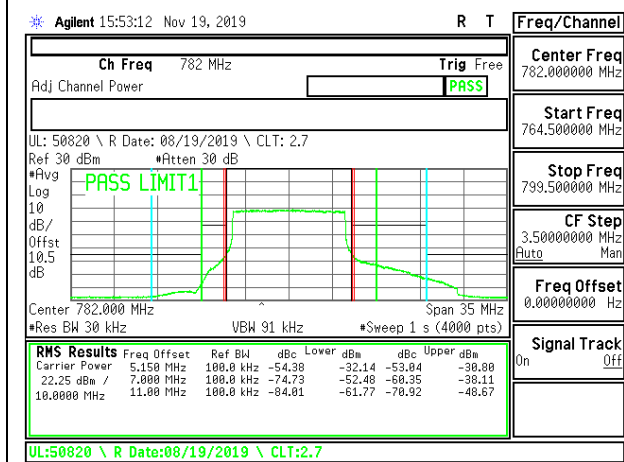

LTE B12 10MHz 16QAM High Channel RB1-49

LTE B12 10MHz QPSK High Channel RB50-0

LTE B12 10MHz 16QAM High Channel RB50-0

8.2.10. LTE BAND 13 ADJACENT CHANNEL POWER

LTE B13 5MHz QPSK High Channel RB1-0

LTE B13 5MHz 16QAM High Channel RB1-0

LTE B13 5MHz QPSK High Channel RB1-24

LTE B13 5MHz 16QAM High Channel RB1-24

LTE B13 5MHz QPSK High Channel RB25-0

LTE B13 5MHz 16QAM High Channel RB25-0

LTE B13 10MHz QPSK Middle Channel RB1-0

LTE B13 10MHz 16QAM Middle Channel RB1-0

LTE B13 10MHz QPSK Middle Channel RB1-49

LTE B13 10MHz 16QAM Middle Channel RB1-49

LTE B13 10MHz QPSK Middle Channel RB50-0

LTE B13 10MHz 16QAM Middle Channel RB50-0

8.2.11. LTE BAND 41 ADJACENT CHANNEL POWER (FCC)