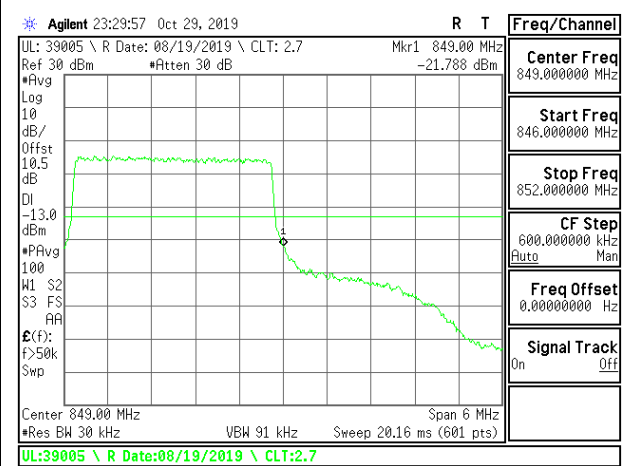

LTE B5 3MHz QPSK High Channel RB15-0