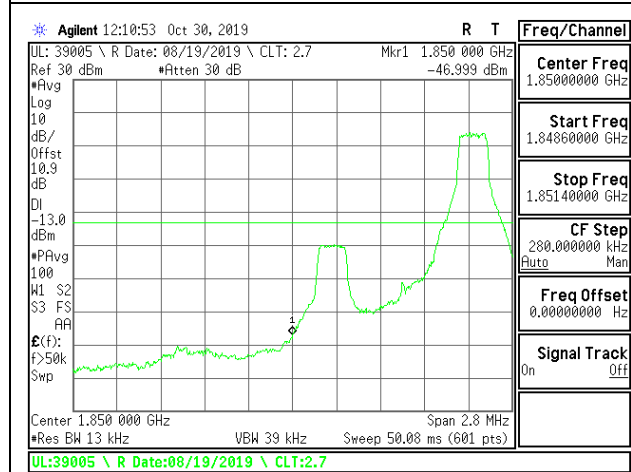

LTE B2 1.4MHz 16QAM Low Channel RB1-0

LTE B2 1.4MHz 16QAM High Channel RB1-0

LTE B2 1.4MHz 16QAM Low Channel RB1-5

LTE B2 1.4MHz 16QAM High Channel RB1-5

LTE B2 1.4MHz 16QAM Low Channel RB6-0

LTE B2 1.4MHz 16QAM High Channel RB6-0

LTE B2 3MHz QPSK Low Channel RB1-0

LTE B2 3MHz QPSK High Channel RB1-0

LTE B2 3MHz QPSK Low Channel RB1-14

LTE B2 3MHz QPSK High Channel RB1-14

LTE B2 3MHz QPSK Low Channel RB15-0

LTE B2 3MHz QPSK High Channel RB15-0

LTE B2 3MHz 16QAM Low Channel RB1-0

LTE B2 3MHz 16QAM High Channel RB1-0

LTE B2 3MHz 16QAM Low Channel RB1-14

LTE B2 3MHz 16QAM High Channel RB1-14

LTE B2 3MHz 16QAM Low Channel RB15-0

LTE B2 3MHz 16QAM High Channel RB15-0