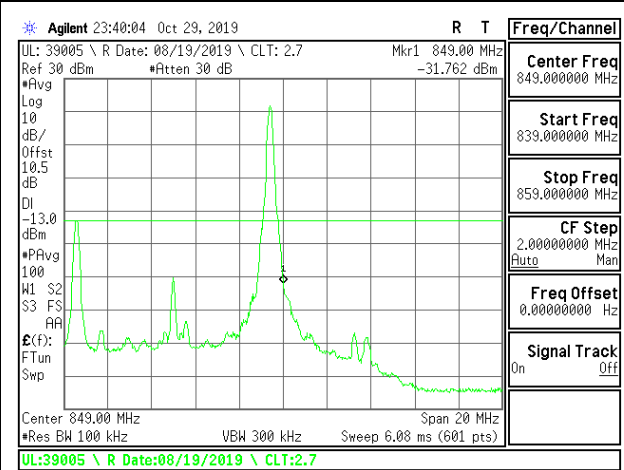

LTE B5 10MHz QPSK Low Channel RB50-0

LTE B5 10MHz QPSK High Channel RB50-0

LTE B5 10MHz 16QAM Low Channel RB1-0

LTE B5 10MHz 16QAM High Channel RB1-0

LTE B5 10MHz 16QAM Low Channel RB1-49

LTE B5 10MHz 16QAM High Channel RB1-49