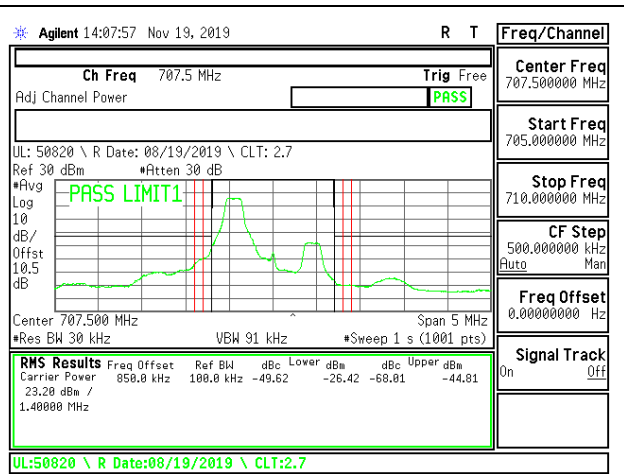

LTE B5 10MHz QPSK Low Channel RB50-0

LTE B5 10MHz QPSK High Channel RB50-0

LTE B5 10MHz 16QAM Low Channel RB1-0

LTE B5 10MHz 16QAM High Channel RB1-0

LTE B5 10MHz 16QAM Low Channel RB1-49

LTE B5 10MHz 16QAM High Channel RB1-49

LTE B5 10MHz 16QAM Low Channel RB50-0

LTE B5 10MHz 16QAM High Channel RB50-0

8.2.9. LTE BAND 12 ADJACENT CHANNEL POWER

LTE B12 1.4MHz QPSK Middle Channel RB1-0

LTE B12 1.4MHz 16QAM Middle Channel RB1-0

LTE B12 1.4MHz QPSK Middle Channel RB1-5

LTE B12 1.4MHz 16QAM Middle Channel RB1-5

LTE B12 1.4MHz QPSK Middle Channel RB6-0

LTE B12 1.4MHz 16QAM Middle Channel RB6-0

LTE B12 1.4MHz QPSK High Channel RB1-0

LTE B12 1.4MHz 16QAM High Channel RB1-0

LTE B12 1.4MHz QPSK High Channel RB1-5