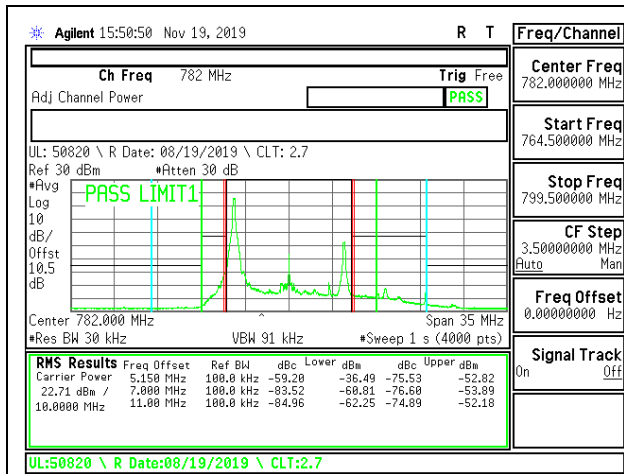

LTE B12 10MHz 16QAM High Channel RB1-49

LTE B12 10MHz QPSK High Channel RB50-0

LTE B12 10MHz 16QAM High Channel RB50-0

8.2.10. LTE BAND 13 ADJACENT CHANNEL POWER

LTE B13 5MHz QPSK High Channel RB1-0

LTE B13 5MHz 16QAM High Channel RB1-0

LTE B13 5MHz QPSK High Channel RB1-24

LTE B13 5MHz 16QAM High Channel RB1-24

LTE B13 5MHz QPSK High Channel RB25-0

LTE B13 5MHz 16QAM High Channel RB25-0

LTE B13 10MHz QPSK Middle Channel RB1-0

LTE B13 10MHz 16QAM Middle Channel RB1-0

LTE B13 10MHz QPSK Middle Channel RB1-49

LTE B13 10MHz 16QAM Middle Channel RB1-49

LTE B13 10MHz QPSK Middle Channel RB50-0

LTE B13 10MHz 16QAM Middle Channel RB50-0

8.2.11. LTE BAND 41 ADJACENT CHANNEL POWER (FCC)