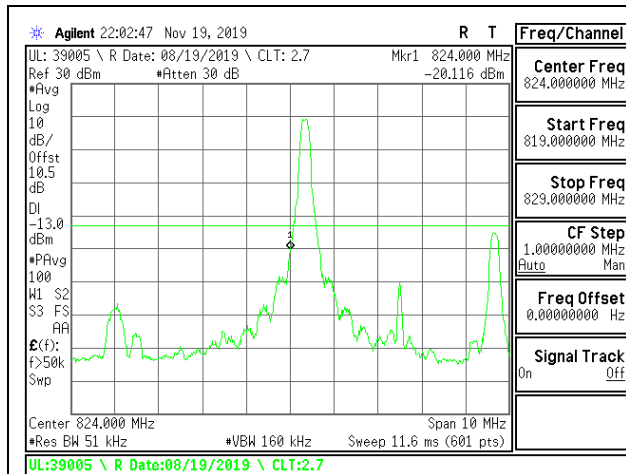

LTE B5 5MHz 16QAM Low Channel RB1-0