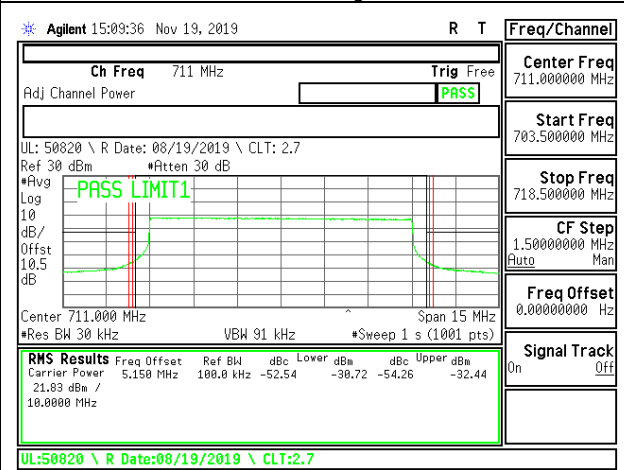

LTE B12 10MHz 16QAM Low Channel RB1-49

LTE B12 10MHz QPSK Low Channel RB50-0

LTE B12 10MHz 16QAM Low Channel RB50-0

LTE B12 10MHz QPSK High Channel RB1-0

LTE B12 10MHz 16QAM High Channel RB1-0

LTE B12 10MHz QPSK High Channel RB1-49

LTE B12 10MHz 16QAM High Channel RB1-49

LTE B12 10MHz QPSK High Channel RB50-0

LTE B12 10MHz 16QAM High Channel RB50-0

8.2.10. LTE BAND 13 ADJACENT CHANNEL POWER

LTE B13 5MHz QPSK High Channel RB1-0

LTE B13 5MHz 16QAM High Channel RB1-0