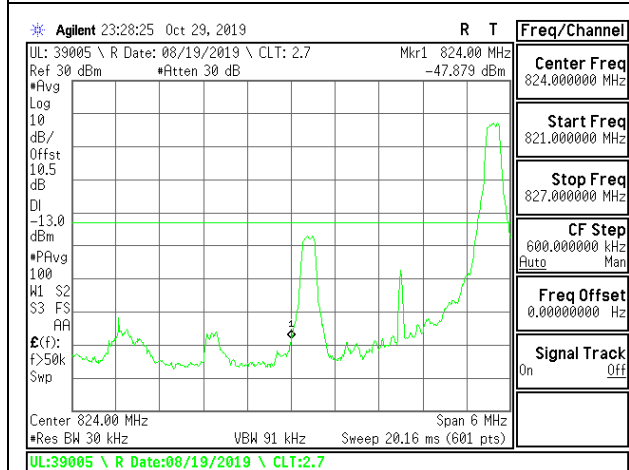

LTE B5 3MHz QPSK Low Channel RB15-0

LTE B5 3MHz QPSK High Channel RB15-0

LTE B5 3MHz 16QAM Low Channel RB1-0

LTE B5 3MHz 16QAM High Channel RB1-0

LTE B5 3MHz 16QAM Low Channel RB1-14

LTE B5 3MHz 16QAM High Channel RB1-14