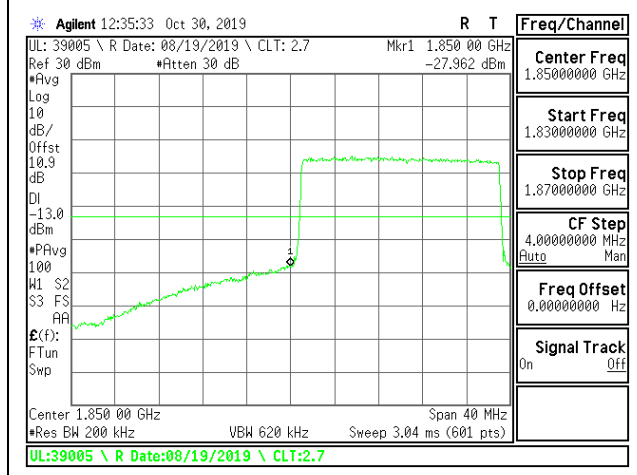

LTE B2 20MHz QPSK Low Channel RB1-0

LTE B2 20MHz QPSK High Channel RB1-0

LTE B2 20MHz QPSK Low Channel RB1-99

LTE B2 20MHz QPSK High Channel RB1-99

LTE B2 20MHz QPSK Low Channel RB100-0

LTE B2 20MHz QPSK High Channel RB100-0

LTE B2 20MHz 16QAM Low Channel RB1-0

LTE B2 20MHz 16QAM High Channel RB1-0

LTE B2 20MHz 16QAM Low Channel RB1-99

LTE B2 20MHz 16QAM High Channel RB1-99

LTE B2 20MHz 16QAM Low Channel RB100-0

LTE B2 20MHz 16QAM High Channel RB100-0

8.2.7. LTE BAND 4 BANDEDGE

LTE B4 1.4MHz QPSK Low Channel RB1-0

LTE B4 1.4MHz QPSK High Channel RB1-0

LTE B4 1.4MHz QPSK Low Channel RB1-5

LTE B4 1.4MHz QPSK High Channel RB1-5

LTE B4 1.4MHz QPSK Low Channel RB6-0