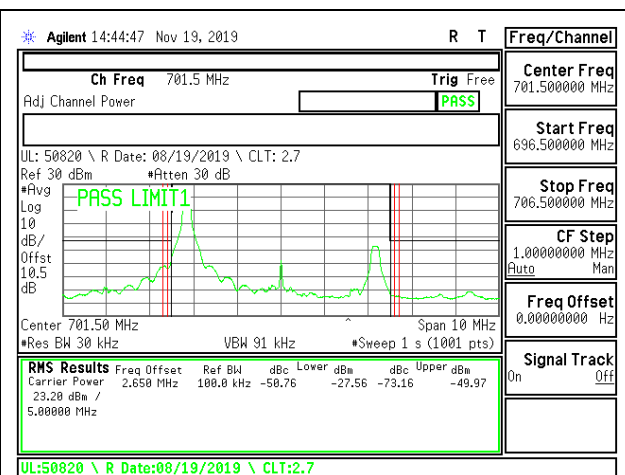

LTE B12 3MHz 16QAM High Channel RB1-14

LTE B12 3MHz QPSK High Channel RB15-0

LTE B12 3MHz 16QAM High Channel RB15-0

LTE B12 5MHz QPSK Low Channel RB1-0

LTE B12 5MHz 16QAM Low Channel RB1-0

LTE B12 5MHz QPSK Low Channel RB1-24

LTE B12 5MHz 16QAM Low Channel RB1-24

LTE B12 5MHz QPSK Low Channel RB25-0

LTE B12 5MHz 16QAM Low Channel RB25-0

LTE B12 5MHz QPSK Middle Channel RB1-0

LTE B12 5MHz 16QAM Middle Channel RB1-0

LTE B12 5MHz QPSK Middle Channel RB1-24