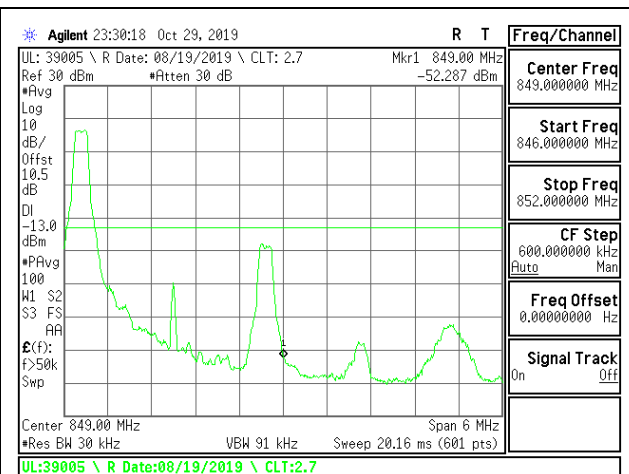

LTE B5 3MHz 16QAM High Channel RB1-0