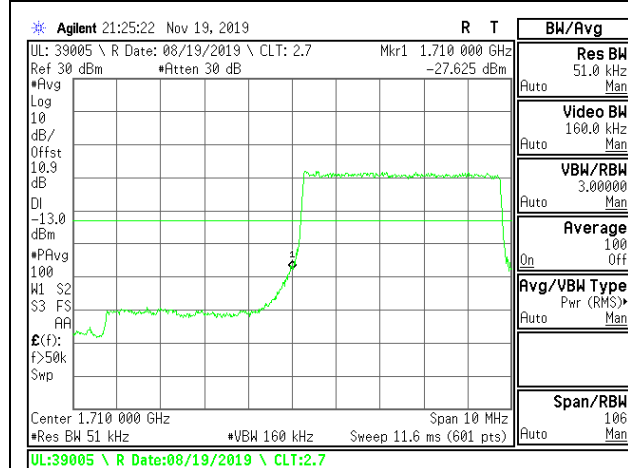

LTE B4 3MHz 16QAM High Channel RB15-0

LTE B4 5MHz QPSK Low Channel RB1-0

LTE B4 5MHz QPSK High Channel RB1-0

LTE B4 5MHz QPSK Low Channel RB1-24

LTE B4 5MHz QPSK High Channel RB1-24

LTE B4 5MHz QPSK Low Channel RB25-0