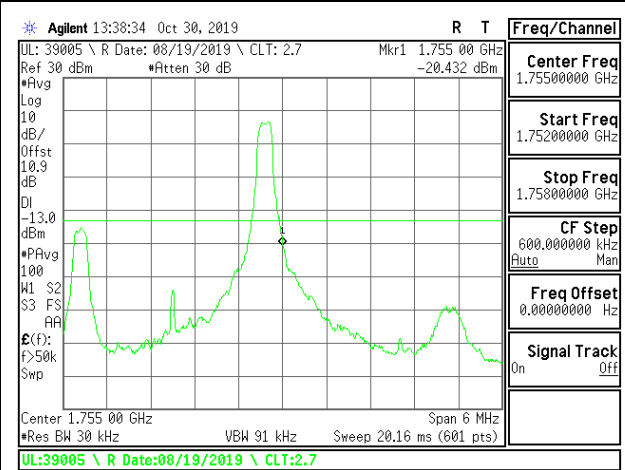

LTE B4 3MHz QPSK High Channel RB15-0

LTE B4 3MHz 16QAM Low Channel RB1-0

LTE B4 3MHz 16QAM High Channel RB1-0

LTE B4 3MHz 16QAM Low Channel RB1-14

LTE B4 3MHz 16QAM High Channel RB1-14

LTE B4 3MHz 16QAM Low Channel RB15-0