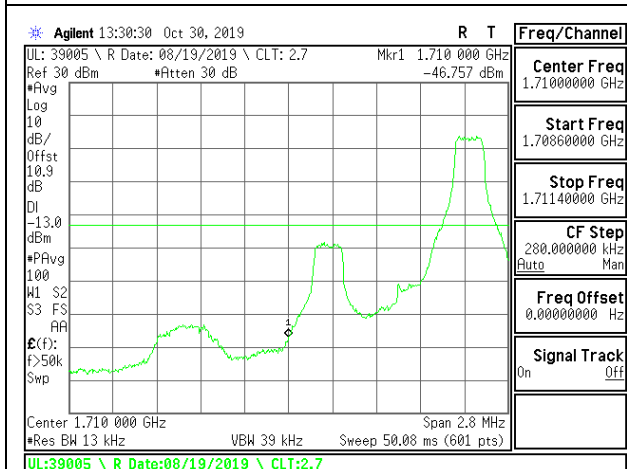

LTE B2 20MHz QPSK Low Channel RB1-0

LTE B2 20MHz QPSK High Channel RB1-0

LTE B2 20MHz QPSK Low Channel RB1-99

LTE B2 20MHz QPSK High Channel RB1-99

LTE B2 20MHz QPSK Low Channel RB100-0

LTE B2 20MHz QPSK High Channel RB100-0

LTE B2 20MHz 16QAM Low Channel RB1-0

LTE B2 20MHz 16QAM High Channel RB1-0

LTE B2 20MHz 16QAM Low Channel RB1-99

LTE B2 20MHz 16QAM High Channel RB1-99

LTE B2 20MHz 16QAM Low Channel RB100-0

LTE B2 20MHz 16QAM High Channel RB100-0

8.2.7. LTE BAND 4 BANDEDGE

LTE B4 1.4MHz QPSK Low Channel RB1-0

LTE B4 1.4MHz QPSK High Channel RB1-0

LTE B4 1.4MHz QPSK Low Channel RB1-5

LTE B4 1.4MHz QPSK High Channel RB1-5

LTE B4 1.4MHz QPSK Low Channel RB6-0