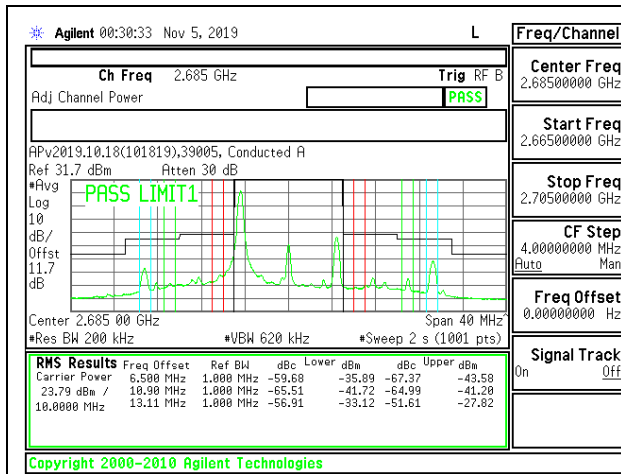

LTE B41 10MHz QPSK High Channel RB1-0