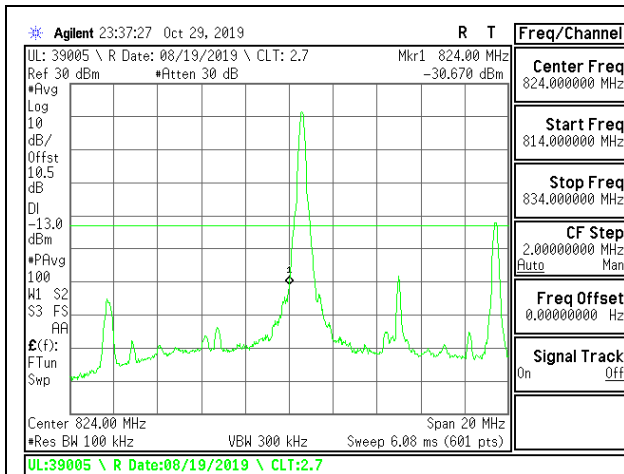

LTE B5 10MHz 16QAM Low Channel RB1-0