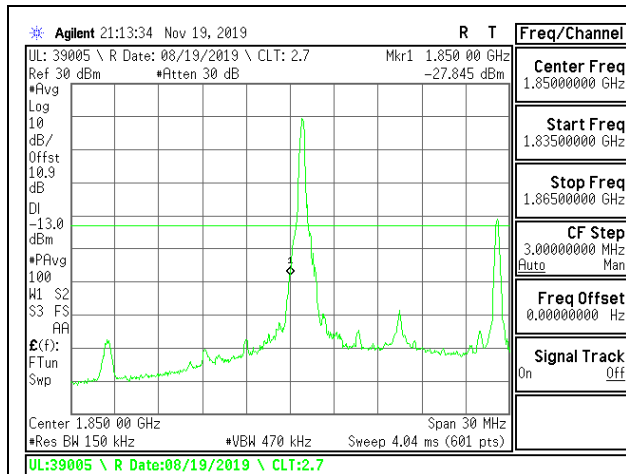

LTE B2 10MHz QPSK Low Channel RB1-0

LTE B2 10MHz QPSK High Channel RB1-0

LTE B2 10MHz QPSK Low Channel RB1-49

LTE B2 10MHz QPSK High Channel RB1-49

LTE B2 10MHz QPSK Low Channel RB50-0

LTE B2 10MHz QPSK High Channel RB50-0

LTE B2 10MHz 16QAM Low Channel RB1-0

LTE B2 10MHz 16QAM High Channel RB1-0

LTE B2 10MHz 16QAM Low Channel RB1-49

LTE B2 10MHz 16QAM High Channel RB1-49

LTE B2 10MHz 16QAM Low Channel RB50-0

LTE B2 10MHz 16QAM High Channel RB50-0

LTE B2 15MHz QPSK Low Channel RB1-0

LTE B2 15MHz QPSK High Channel RB1-0

LTE B2 15MHz QPSK Low Channel RB1-74

LTE B2 15MHz QPSK High Channel RB1-74

LTE B2 15MHz QPSK Low Channel RB75-0

LTE B2 15MHz QPSK High Channel RB75-0