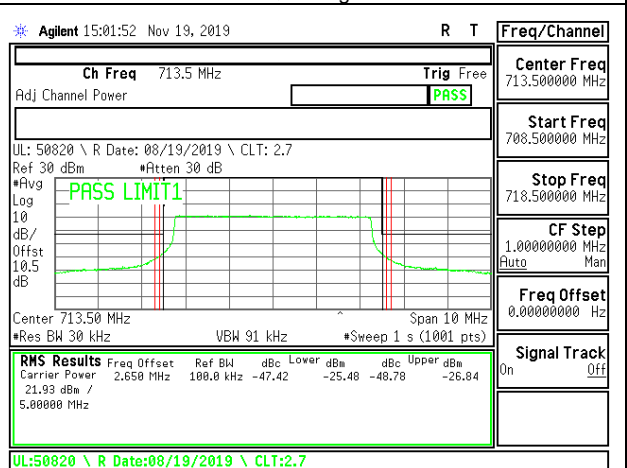

LTE B12 5MHz 16QAM Middle Channel RB1-24

LTE B12 5MHz QPSK Middle Channel RB25-0

LTE B12 5MHz 16QAM Middle Channel RB25-0

LTE B12 5MHz QPSK High Channel RB1-0

LTE B12 5MHz 16QAM High Channel RB1-0

LTE B12 5MHz QPSK High Channel RB1-24

LTE B12 5MHz 16QAM High Channel RB1-24

LTE B12 5MHz QPSK High Channel RB25-0

LTE B12 5MHz 16QAM High Channel RB25-0

LTE B12 10MHz QPSK Low Channel RB1-0

LTE B12 10MHz 16QAM Low Channel RB1-0

LTE B12 10MHz QPSK Low Channel RB1-49