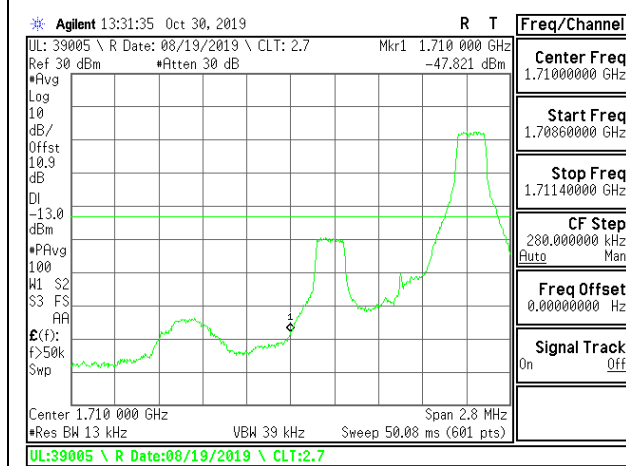

LTE B2 20MHz 16QAM Low Channel RB1-0

LTE B2 20MHz 16QAM High Channel RB1-0

LTE B2 20MHz 16QAM Low Channel RB1-99

LTE B2 20MHz 16QAM High Channel RB1-99

LTE B2 20MHz 16QAM Low Channel RB100-0

LTE B2 20MHz 16QAM High Channel RB100-0

8.2.7. LTE BAND 4 BANDEDGE

LTE B4 1.4MHz QPSK Low Channel RB1-0

LTE B4 1.4MHz QPSK High Channel RB1-0

LTE B4 1.4MHz QPSK Low Channel RB1-5

LTE B4 1.4MHz QPSK High Channel RB1-5

LTE B4 1.4MHz QPSK Low Channel RB6-0

LTE B4 1.4MHz QPSK High Channel RB6-0

LTE B4 1.4MHz 16QAM Low Channel RB1-0

LTE B4 1.4MHz 16QAM High Channel RB1-0

LTE B4 1.4MHz 16QAM Low Channel RB1-5

LTE B4 1.4MHz 16QAM High Channel RB1-5

LTE B4 1.4MHz 16QAM Low Channel RB6-0