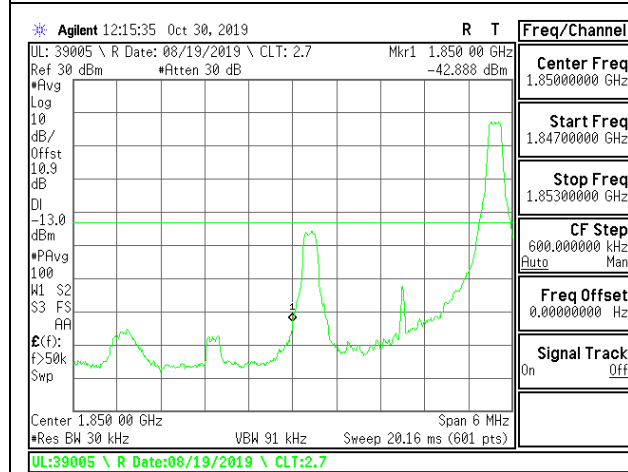

LTE B2 1.4MHz 16QAM Low Channel RB1-0

LTE B2 1.4MHz 16QAM High Channel RB1-0

LTE B2 1.4MHz 16QAM Low Channel RB1-5

LTE B2 1.4MHz 16QAM High Channel RB1-5

LTE B2 1.4MHz 16QAM Low Channel RB6-0

LTE B2 1.4MHz 16QAM High Channel RB6-0

LTE B2 3MHz QPSK Low Channel RB1-0

LTE B2 3MHz QPSK High Channel RB1-0

LTE B2 3MHz QPSK Low Channel RB1-14

LTE B2 3MHz QPSK High Channel RB1-14

LTE B2 3MHz QPSK Low Channel RB15-0

LTE B2 3MHz QPSK High Channel RB15-0

LTE B2 3MHz 16QAM Low Channel RB1-0

LTE B2 3MHz 16QAM High Channel RB1-0

LTE B2 3MHz 16QAM Low Channel RB1-14

LTE B2 3MHz 16QAM High Channel RB1-14

LTE B2 3MHz 16QAM Low Channel RB15-0

LTE B2 3MHz 16QAM High Channel RB15-0

LTE B2 5MHz QPSK Low Channel RB1-0

LTE B2 5MHz QPSK High Channel RB1-0

LTE B2 5MHz QPSK Low Channel RB1-24

LTE B2 5MHz QPSK High Channel RB1-24

LTE B2 5MHz QPSK Low Channel RB25-0

LTE B2 5MHz QPSK High Channel RB25-0