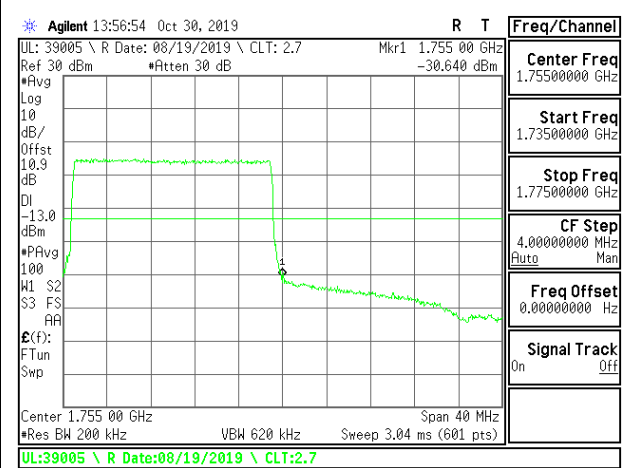

LTE B4 15MHz 16QAM High Channel RB75-0

LTE B4 20MHz QPSK Low Channel RB1-0

LTE B4 20MHz QPSK High Channel RB1-0

LTE B4 20MHz QPSK Low Channel RB1-99

LTE B4 20MHz QPSK High Channel RB1-99

LTE B4 20MHz QPSK Low Channel RB100-0

LTE B4 20MHz QPSK High Channel RB100-0

LTE B4 20MHz 16QAM Low Channel RB1-0

LTE B4 20MHz 16QAM High Channel RB1-0

LTE B4 20MHz 16QAM Low Channel RB1-99

LTE B4 20MHz 16QAM High Channel RB1-99

LTE B4 20MHz 16QAM Low Channel RB100-0