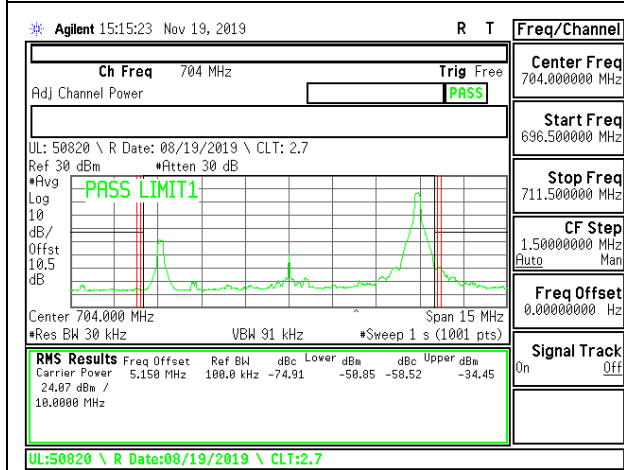

LTE B12 5MHz 16QAM High Channel RB1-24

LTE B12 5MHz QPSK High Channel RB25-0

LTE B12 5MHz 16QAM High Channel RB25-0

LTE B12 10MHz QPSK Low Channel RB1-0

LTE B12 10MHz 16QAM Low Channel RB1-0

LTE B12 10MHz QPSK Low Channel RB1-49