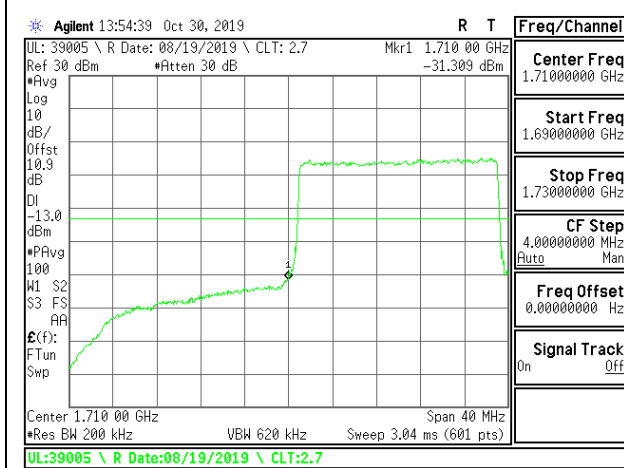

LTE B4 15MHz 16QAM High Channel RB75-0

LTE B4 20MHz QPSK Low Channel RB1-0

LTE B4 20MHz QPSK High Channel RB1-0

LTE B4 20MHz QPSK Low Channel RB1-99

LTE B4 20MHz QPSK High Channel RB1-99

LTE B4 20MHz QPSK Low Channel RB100-0

LTE B4 20MHz QPSK High Channel RB100-0

LTE B4 20MHz 16QAM Low Channel RB1-0

LTE B4 20MHz 16QAM High Channel RB1-0

LTE B4 20MHz 16QAM Low Channel RB1-99

LTE B4 20MHz 16QAM High Channel RB1-99

LTE B4 20MHz 16QAM Low Channel RB100-0