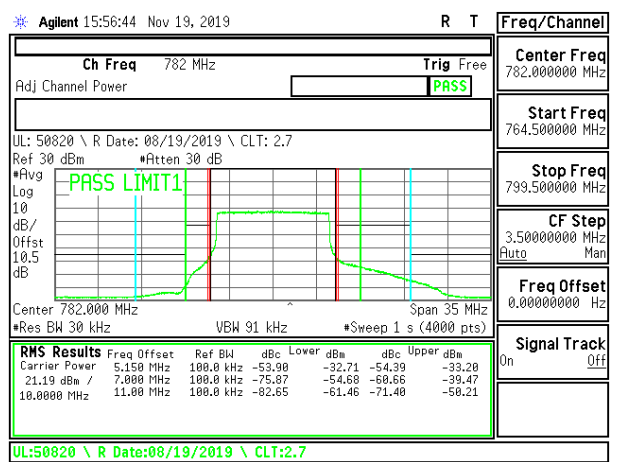

LTE B12 10MHz 16QAM High Channel RB1-49

LTE B12 10MHz QPSK High Channel RB50-0

LTE B12 10MHz 16QAM High Channel RB50-0

8.2.10. LTE BAND 13 ADJACENT CHANNEL POWER

LTE B13 5MHz QPSK High Channel RB1-0

LTE B13 5MHz 16QAM High Channel RB1-0

LTE B13 5MHz QPSK High Channel RB1-24

LTE B13 5MHz 16QAM High Channel RB1-24

LTE B13 5MHz QPSK High Channel RB25-0

LTE B13 5MHz 16QAM High Channel RB25-0

LTE B13 10MHz QPSK Middle Channel RB1-0

LTE B13 10MHz 16QAM Middle Channel RB1-0

LTE B13 10MHz QPSK Middle Channel RB1-49

LTE B13 10MHz 16QAM Middle Channel RB1-49

LTE B13 10MHz QPSK Middle Channel RB50-0

LTE B13 10MHz 16QAM Middle Channel RB50-0

8.2.11. LTE BAND 41 ADJACENT CHANNEL POWER (FCC)