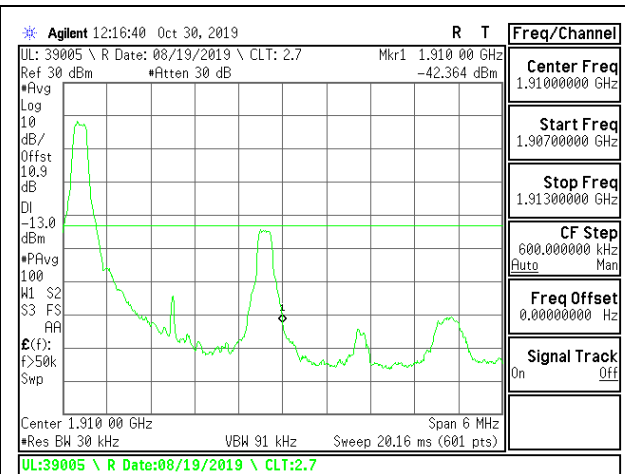

LTE B2 1.4MHz 16QAM Low Channel RB1-0

LTE B2 1.4MHz 16QAM High Channel RB1-0

LTE B2 1.4MHz 16QAM Low Channel RB1-5

LTE B2 1.4MHz 16QAM High Channel RB1-5

LTE B2 1.4MHz 16QAM Low Channel RB6-0

LTE B2 1.4MHz 16QAM High Channel RB6-0

LTE B2 3MHz QPSK Low Channel RB1-0

LTE B2 3MHz QPSK High Channel RB1-0

LTE B2 3MHz QPSK Low Channel RB1-14

LTE B2 3MHz QPSK High Channel RB1-14

LTE B2 3MHz QPSK Low Channel RB15-0

LTE B2 3MHz QPSK High Channel RB15-0