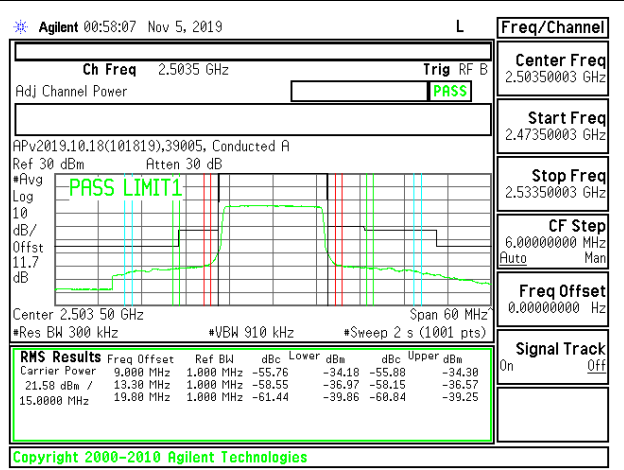

LTE B41 10MHz 16QAM High Channel RB50-0

LTE B41 15MHz QPSK Low Channel RB1-0

LTE B41 15MHz 16QAM Low Channel RB1-0

LTE B41 15MHz QPSK Low Channel RB1-74

LTE B41 15MHz 16QAM Low Channel RB1-74

LTE B41 15MHz QPSK Low Channel RB75-0