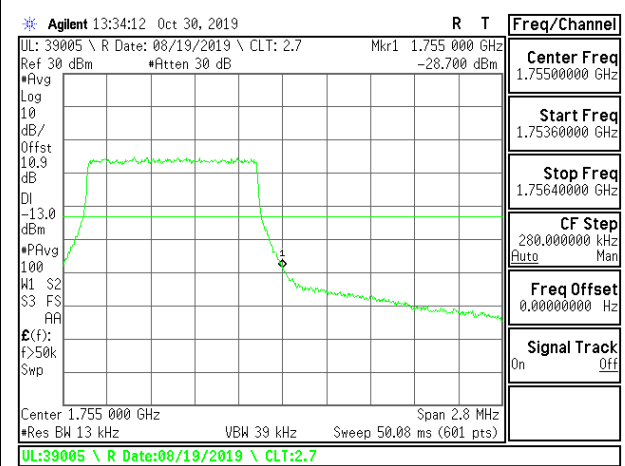

8.2.7. LTE BAND 4 BANDEDGE

LTE B4 1.4MHz QPSK Low Channel RB1-0

LTE B4 1.4MHz QPSK High Channel RB1-0

LTE B4 1.4MHz QPSK Low Channel RB1-5

LTE B4 1.4MHz QPSK High Channel RB1-5

LTE B4 1.4MHz QPSK Low Channel RB6-0

LTE B4 1.4MHz QPSK High Channel RB6-0

LTE B4 1.4MHz 16QAM Low Channel RB1-0

LTE B4 1.4MHz 16QAM High Channel RB1-0

LTE B4 1.4MHz 16QAM Low Channel RB1-5

LTE B4 1.4MHz 16QAM High Channel RB1-5

LTE B4 1.4MHz 16QAM Low Channel RB6-0

LTE B4 1.4MHz 16QAM High Channel RB6-0

LTE B4 3MHz QPSK Low Channel RB1-0

LTE B4 3MHz QPSK High Channel RB1-0

LTE B4 3MHz QPSK Low Channel RB1-14

LTE B4 3MHz QPSK High Channel RB1-14

LTE B4 3MHz QPSK Low Channel RB15-0