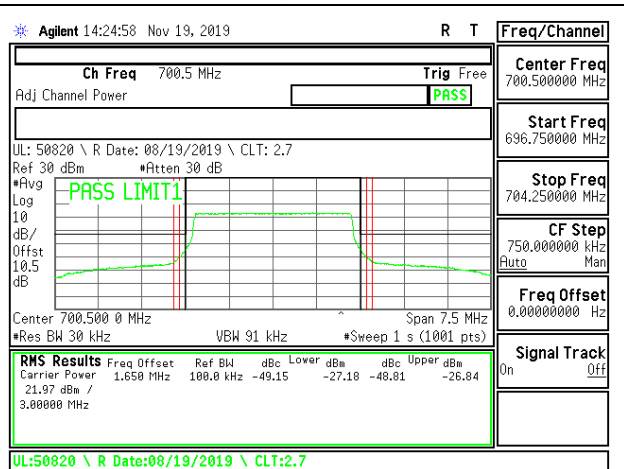

LTE B12 3MHz 16QAM Low Channel RB15-0