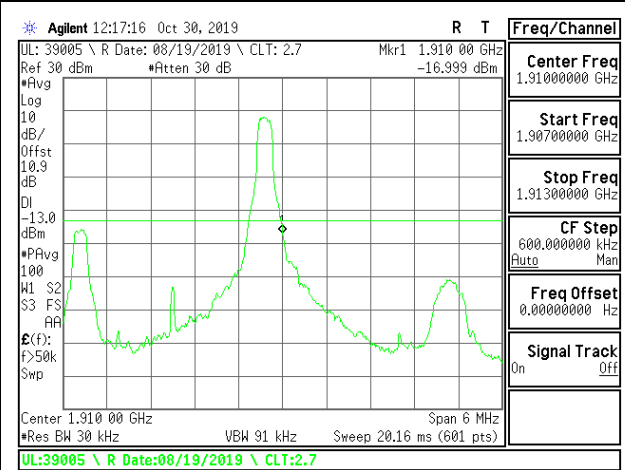

LTE B2 1.4MHz 16QAM Low Channel RB1-0

LTE B2 1.4MHz 16QAM High Channel RB1-0

LTE B2 1.4MHz 16QAM Low Channel RB1-5

LTE B2 1.4MHz 16QAM High Channel RB1-5

LTE B2 1.4MHz 16QAM Low Channel RB6-0

LTE B2 1.4MHz 16QAM High Channel RB6-0

LTE B2 3MHz QPSK Low Channel RB1-0

LTE B2 3MHz QPSK High Channel RB1-0

LTE B2 3MHz QPSK Low Channel RB1-14

LTE B2 3MHz QPSK High Channel RB1-14

LTE B2 3MHz QPSK Low Channel RB15-0

LTE B2 3MHz QPSK High Channel RB15-0