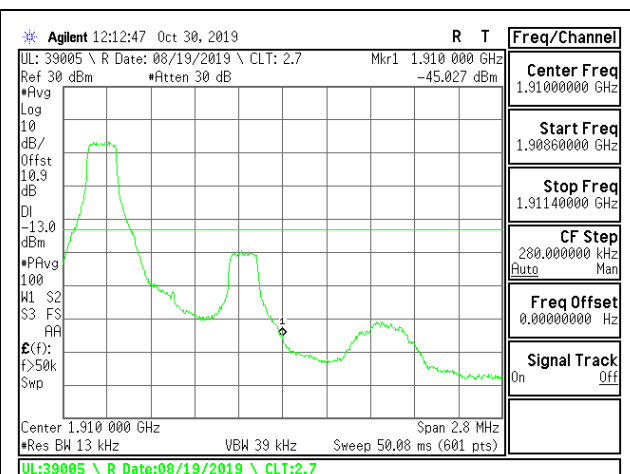

LTE B2 1.4MHz 16QAM Low Channel RB1-0

LTE B2 1.4MHz 16QAM High Channel RB1-0

LTE B2 1.4MHz 16QAM Low Channel RB1-5

LTE B2 1.4MHz 16QAM High Channel RB1-5

LTE B2 1.4MHz 16QAM Low Channel RB6-0

LTE B2 1.4MHz 16QAM High Channel RB6-0

LTE B2 3MHz QPSK Low Channel RB1-0

LTE B2 3MHz QPSK High Channel RB1-0

LTE B2 3MHz QPSK Low Channel RB1-14

LTE B2 3MHz QPSK High Channel RB1-14

LTE B2 3MHz QPSK Low Channel RB15-0

LTE B2 3MHz QPSK High Channel RB15-0