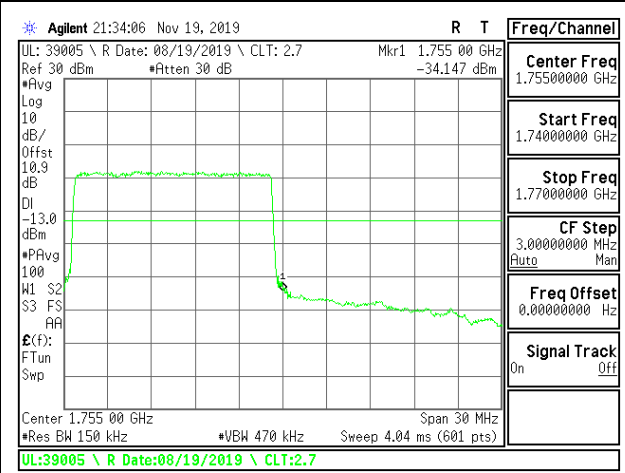

LTE B4 10MHz 16QAM High Channel RB50-0

LTE B4 15MHz QPSK Low Channel RB1-0

LTE B4 15MHz QPSK High Channel RB1-0

LTE B4 15MHz QPSK Low Channel RB1-74

LTE B4 15MHz QPSK High Channel RB1-74

LTE B4 15MHz QPSK Low Channel RB75-0

LTE B4 15MHz QPSK High Channel RB75-0

LTE B4 15MHz 16QAM Low Channel RB1-0

LTE B4 15MHz 16QAM High Channel RB1-0

LTE B4 15MHz 16QAM Low Channel RB1-74

LTE B4 15MHz 16QAM High Channel RB1-74

LTE B4 15MHz 16QAM Low Channel RB75-0

LTE B4 15MHz 16QAM High Channel RB75-0

LTE B4 20MHz QPSK Low Channel RB1-0

LTE B4 20MHz QPSK High Channel RB1-0

LTE B4 20MHz QPSK Low Channel RB1-99

LTE B4 20MHz QPSK High Channel RB1-99

LTE B4 20MHz QPSK Low Channel RB100-0