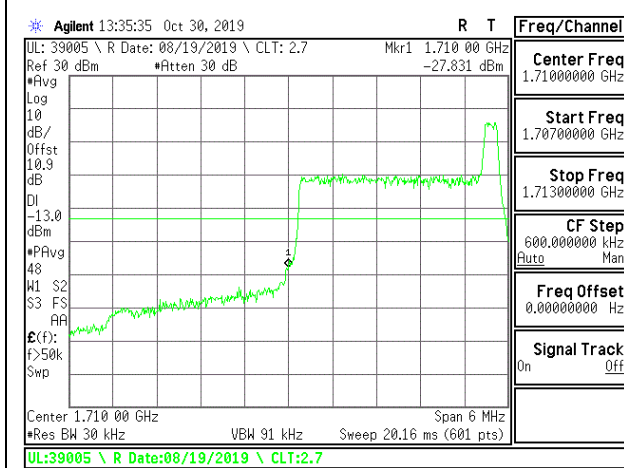

LTE B4 1.4MHz 16QAM High Channel RB6-0

LTE B4 3MHz QPSK Low Channel RB1-0

LTE B4 3MHz QPSK High Channel RB1-0

LTE B4 3MHz QPSK Low Channel RB1-14

LTE B4 3MHz QPSK High Channel RB1-14

LTE B4 3MHz QPSK Low Channel RB15-0