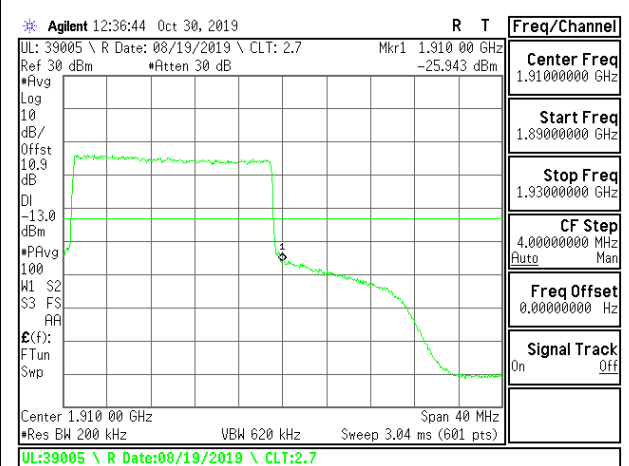

LTE B2 15MHz 16QAM Low Channel RB1-0

LTE B2 15MHz 16QAM High Channel RB1-0

LTE B2 15MHz 16QAM Low Channel RB1-74

LTE B2 15MHz 16QAM High Channel RB1-74

LTE B2 15MHz 16QAM Low Channel RB75-0

LTE B2 15MHz 16QAM High Channel RB75-0

LTE B2 20MHz QPSK Low Channel RB1-0

LTE B2 20MHz QPSK High Channel RB1-0

LTE B2 20MHz QPSK Low Channel RB1-99

LTE B2 20MHz QPSK High Channel RB1-99

LTE B2 20MHz QPSK Low Channel RB100-0

LTE B2 20MHz QPSK High Channel RB100-0

LTE B2 20MHz 16QAM Low Channel RB1-0

LTE B2 20MHz 16QAM High Channel RB1-0

LTE B2 20MHz 16QAM Low Channel RB1-99

LTE B2 20MHz 16QAM High Channel RB1-99

LTE B2 20MHz 16QAM Low Channel RB100-0

LTE B2 20MHz 16QAM High Channel RB100-0