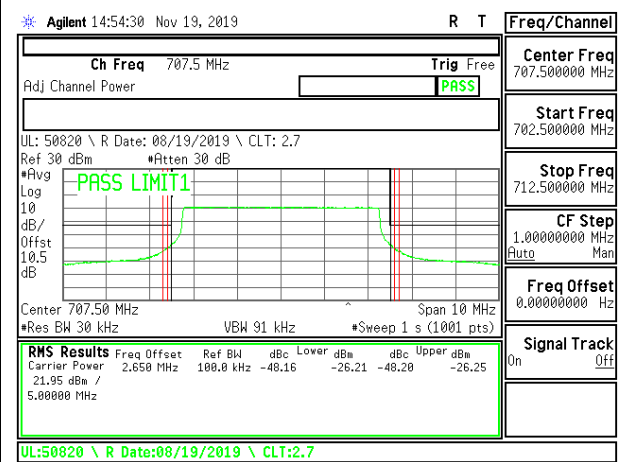

LTE B12 5MHz 16QAM Middle Channel RB25-0