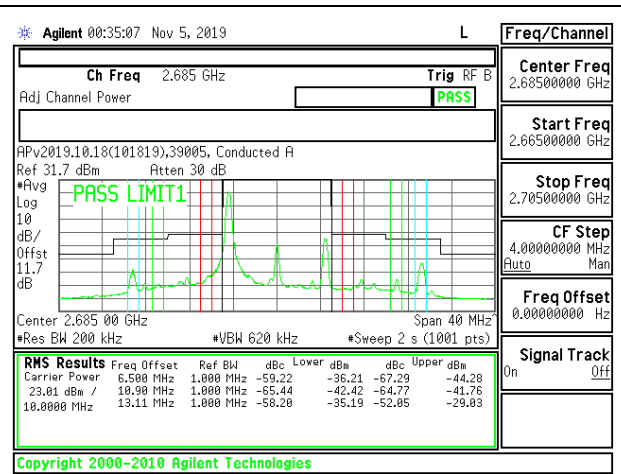

LTE B41 10MHz QPSK Middle Channel RB1-0

LTE B41 10MHz 16QAM Middle Channel RB1-0

LTE B41 10MHz QPSK Middle Channel RB1-49

LTE B41 10MHz 16QAM Middle Channel RB1-49

LTE B41 10MHz QPSK Middle Channel RB50-0

LTE B41 10MHz 16QAM Middle Channel RB50-0

LTE B41 10MHz QPSK High Channel RB1-0

LTE B41 10MHz 16QAM High Channel RB1-0

LTE B41 10MHz QPSK High Channel RB1-49

LTE B41 10MHz 16QAM High Channel RB1-49

LTE B41 10MHz QPSK High Channel RB50-0