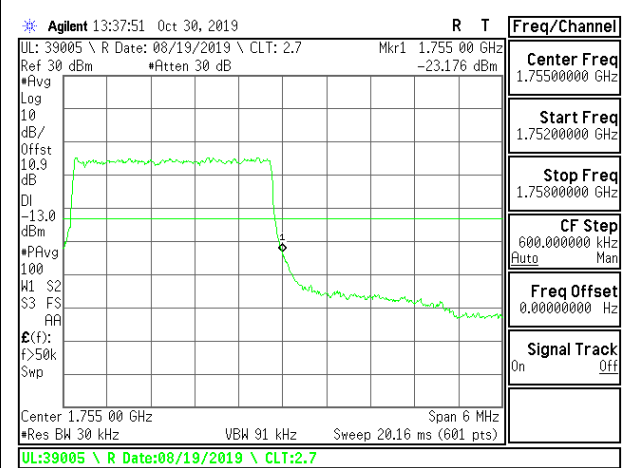

LTE B4 1.4MHz QPSK High Channel RB6-0

LTE B4 1.4MHz 16QAM Low Channel RB1-0

LTE B4 1.4MHz 16QAM High Channel RB1-0

LTE B4 1.4MHz 16QAM Low Channel RB1-5

LTE B4 1.4MHz 16QAM High Channel RB1-5

LTE B4 1.4MHz 16QAM Low Channel RB6-0

LTE B4 1.4MHz 16QAM High Channel RB6-0

LTE B4 3MHz QPSK Low Channel RB1-0

LTE B4 3MHz QPSK High Channel RB1-0

LTE B4 3MHz QPSK Low Channel RB1-14

LTE B4 3MHz QPSK High Channel RB1-14

LTE B4 3MHz QPSK Low Channel RB15-0

LTE B4 3MHz QPSK High Channel RB15-0

LTE B4 3MHz 16QAM Low Channel RB1-0

LTE B4 3MHz 16QAM High Channel RB1-0

LTE B4 3MHz 16QAM Low Channel RB1-14

LTE B4 3MHz 16QAM High Channel RB1-14

LTE B4 3MHz 16QAM Low Channel RB15-0