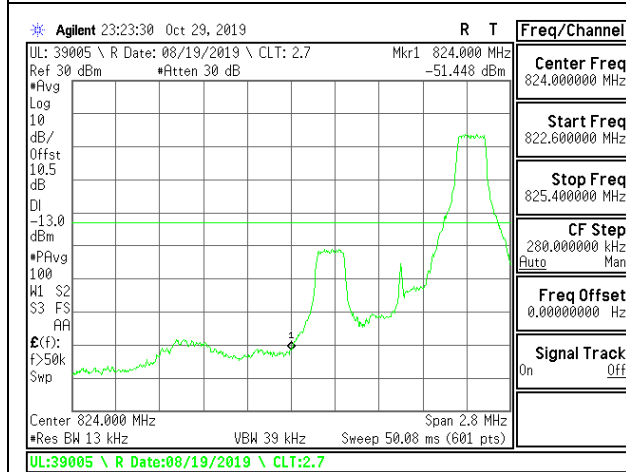

LTE B4 20MHz 16QAM High Channel RB100-0

8.2.8. LTE BAND 5 BANDEDGE

LTE B5 1.4MHz QPSK Low Channel RB1-0

LTE B5 1.4MHz QPSK High Channel RB1-0

LTE B5 1.4MHz QPSK Low Channel RB1-5

LTE B5 1.4MHz QPSK High Channel RB1-5

LTE B5 1.4MHz QPSK Low Channel RB6-0

LTE B5 1.4MHz QPSK High Channel RB6-0

LTE B5 1.4MHz 16QAM Low Channel RB1-0

LTE B5 1.4MHz 16QAM High Channel RB1-0

LTE B5 1.4MHz 16QAM Low Channel RB1-5

LTE B5 1.4MHz 16QAM High Channel RB1-5