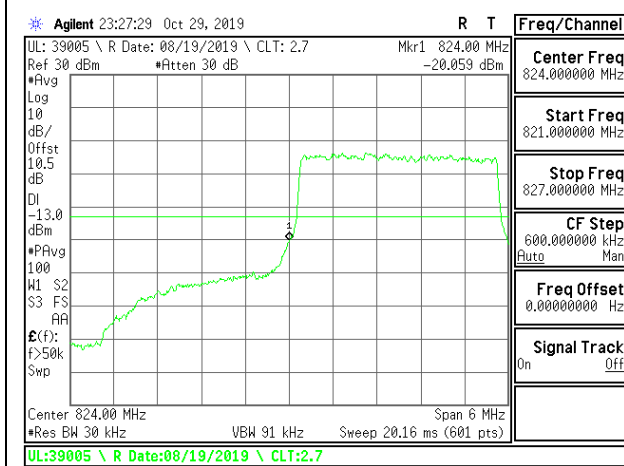

LTE B5 1.4MHz 16QAM Low Channel RB6-0

LTE B5 1.4MHz 16QAM High Channel RB6-0

LTE B5 3MHz QPSK Low Channel RB1-0

LTE B5 3MHz QPSK High Channel RB1-0

LTE B5 3MHz QPSK Low Channel RB1-14

LTE B5 3MHz QPSK High Channel RB1-14