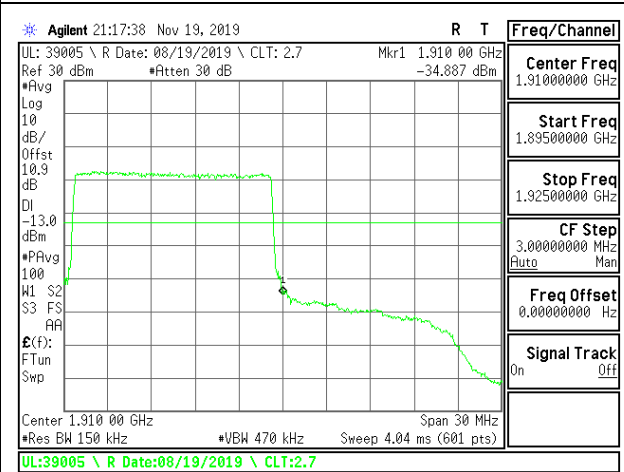

LTE B2 15MHz QPSK Low Channel RB1-0

LTE B2 15MHz QPSK High Channel RB1-0

LTE B2 15MHz QPSK Low Channel RB1-74

LTE B2 15MHz QPSK High Channel RB1-74

LTE B2 15MHz QPSK Low Channel RB75-0

LTE B2 15MHz QPSK High Channel RB75-0

LTE B2 15MHz 16QAM Low Channel RB1-0

LTE B2 15MHz 16QAM High Channel RB1-0

LTE B2 15MHz 16QAM Low Channel RB1-74

LTE B2 15MHz 16QAM High Channel RB1-74

LTE B2 15MHz 16QAM Low Channel RB75-0

LTE B2 15MHz 16QAM High Channel RB75-0

LTE B2 20MHz QPSK Low Channel RB1-0

LTE B2 20MHz QPSK High Channel RB1-0

LTE B2 20MHz QPSK Low Channel RB1-99

LTE B2 20MHz QPSK High Channel RB1-99

LTE B2 20MHz QPSK Low Channel RB100-0

LTE B2 20MHz QPSK High Channel RB100-0

LTE B2 20MHz 16QAM Low Channel RB1-0

LTE B2 20MHz 16QAM High Channel RB1-0

LTE B2 20MHz 16QAM Low Channel RB1-99

LTE B2 20MHz 16QAM High Channel RB1-99

LTE B2 20MHz 16QAM Low Channel RB100-0

LTE B2 20MHz 16QAM High Channel RB100-0