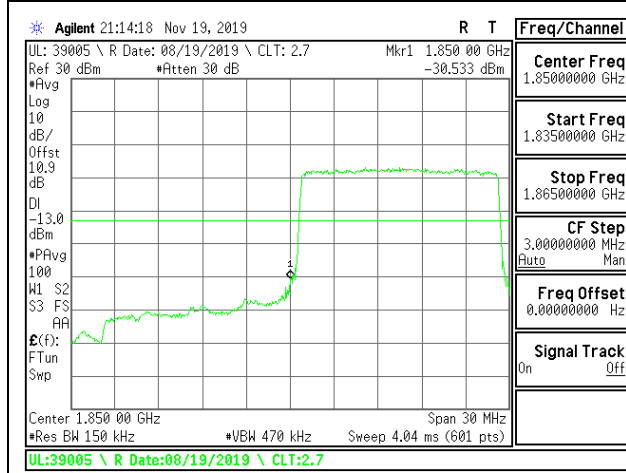

LTE B2 10MHz 16QAM Low Channel RB1-0

LTE B2 10MHz 16QAM High Channel RB1-0

LTE B2 10MHz 16QAM Low Channel RB1-49

LTE B2 10MHz 16QAM High Channel RB1-49

LTE B2 10MHz 16QAM Low Channel RB50-0

LTE B2 10MHz 16QAM High Channel RB50-0

LTE B2 15MHz QPSK Low Channel RB1-0

LTE B2 15MHz QPSK High Channel RB1-0

LTE B2 15MHz QPSK Low Channel RB1-74

LTE B2 15MHz QPSK High Channel RB1-74

LTE B2 15MHz QPSK Low Channel RB75-0

LTE B2 15MHz QPSK High Channel RB75-0

LTE B2 15MHz 16QAM Low Channel RB1-0

LTE B2 15MHz 16QAM High Channel RB1-0

LTE B2 15MHz 16QAM Low Channel RB1-74

LTE B2 15MHz 16QAM High Channel RB1-74

LTE B2 15MHz 16QAM Low Channel RB75-0

LTE B2 15MHz 16QAM High Channel RB75-0

LTE B2 20MHz QPSK Low Channel RB1-0

LTE B2 20MHz QPSK High Channel RB1-0

LTE B2 20MHz QPSK Low Channel RB1-99

LTE B2 20MHz QPSK High Channel RB1-99

LTE B2 20MHz QPSK Low Channel RB100-0

LTE B2 20MHz QPSK High Channel RB100-0