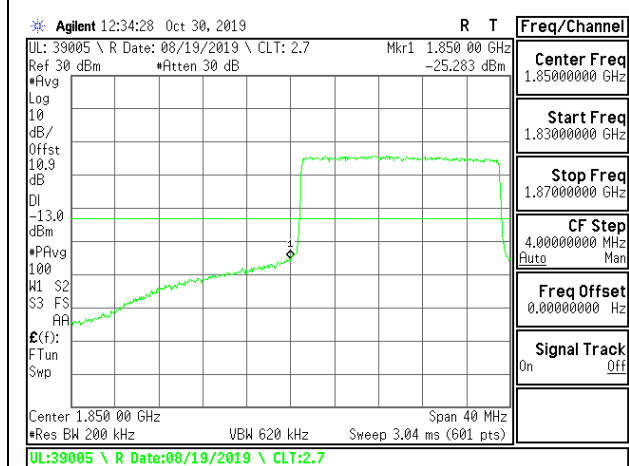

LTE B2 15MHz 16QAM Low Channel RB1-0

LTE B2 15MHz 16QAM High Channel RB1-0

LTE B2 15MHz 16QAM Low Channel RB1-74

LTE B2 15MHz 16QAM High Channel RB1-74

LTE B2 15MHz 16QAM Low Channel RB75-0

LTE B2 15MHz 16QAM High Channel RB75-0

LTE B2 20MHz QPSK Low Channel RB1-0

LTE B2 20MHz QPSK High Channel RB1-0

LTE B2 20MHz QPSK Low Channel RB1-99

LTE B2 20MHz QPSK High Channel RB1-99

LTE B2 20MHz QPSK Low Channel RB100-0

LTE B2 20MHz QPSK High Channel RB100-0

LTE B2 20MHz 16QAM Low Channel RB1-0

LTE B2 20MHz 16QAM High Channel RB1-0

LTE B2 20MHz 16QAM Low Channel RB1-99

LTE B2 20MHz 16QAM High Channel RB1-99

LTE B2 20MHz 16QAM Low Channel RB100-0

LTE B2 20MHz 16QAM High Channel RB100-0