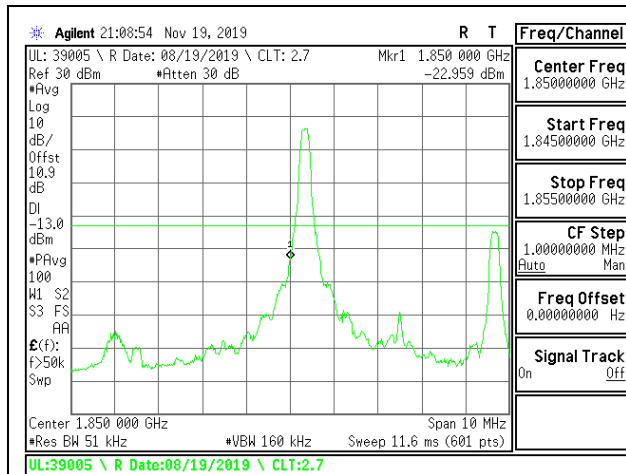

LTE B2 3MHz 16QAM Low Channel RB1-0

LTE B2 3MHz 16QAM High Channel RB1-0

LTE B2 3MHz 16QAM Low Channel RB1-14

LTE B2 3MHz 16QAM High Channel RB1-14

LTE B2 3MHz 16QAM Low Channel RB15-0

LTE B2 3MHz 16QAM High Channel RB15-0

LTE B2 5MHz QPSK Low Channel RB1-0

LTE B2 5MHz QPSK High Channel RB1-0

LTE B2 5MHz QPSK Low Channel RB1-24

LTE B2 5MHz QPSK High Channel RB1-24

LTE B2 5MHz QPSK Low Channel RB25-0

LTE B2 5MHz QPSK High Channel RB25-0

LTE B2 5MHz 16QAM Low Channel RB1-0

LTE B2 5MHz 16QAM High Channel RB1-0

LTE B2 5MHz 16QAM Low Channel RB1-24

LTE B2 5MHz 16QAM High Channel RB1-24

LTE B2 5MHz 16QAM Low Channel RB25-0

LTE B2 5MHz 16QAM High Channel RB25-0