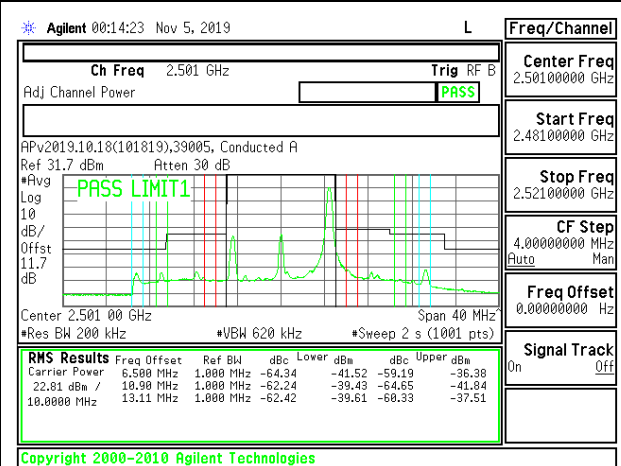

LTE B41 10MHz 16QAM Low Channel RB1-49