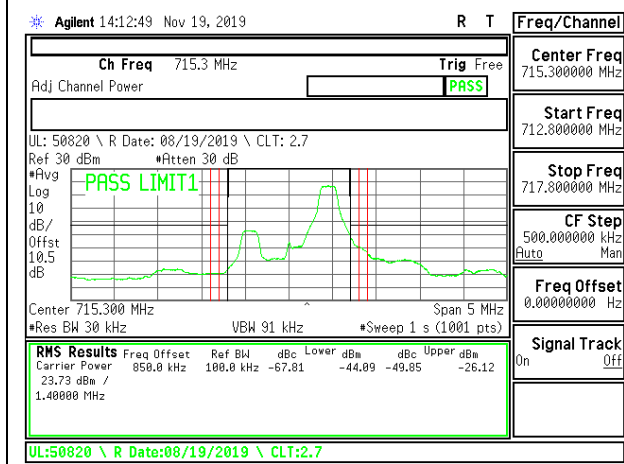

LTE B5 10MHz 16QAM Low Channel RB50-0

LTE B5 10MHz 16QAM High Channel RB50-0

8.2.9. LTE BAND 12 ADJACENT CHANNEL POWER

LTE B12 1.4MHz QPSK Middle Channel RB1-0

LTE B12 1.4MHz 16QAM Middle Channel RB1-0

LTE B12 1.4MHz QPSK Middle Channel RB1-5

LTE B12 1.4MHz 16QAM Middle Channel RB1-5

LTE B12 1.4MHz QPSK Middle Channel RB6-0

LTE B12 1.4MHz 16QAM Middle Channel RB6-0

LTE B12 1.4MHz QPSK High Channel RB1-0

LTE B12 1.4MHz 16QAM High Channel RB1-0

LTE B12 1.4MHz QPSK High Channel RB1-5

LTE B12 1.4MHz 16QAM High Channel RB1-5

LTE B12 1.4MHz QPSK High Channel RB6-0

LTE B12 1.4MHz 16QAM High Channel RB6-0

LTE B12 3MHz QPSK Low Channel RB1-0

LTE B12 3MHz 16QAM Low Channel RB1-0

LTE B12 3MHz QPSK Low Channel RB1-14