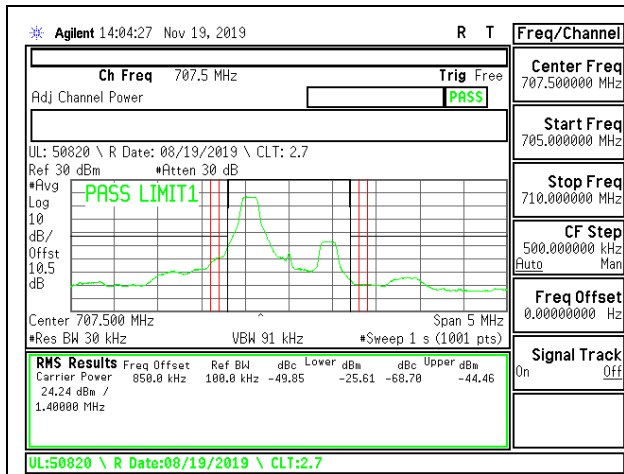

LTE B5 5MHz 16QAM Low Channel RB25-0

LTE B5 5MHz 16QAM High Channel RB25-0

LTE B5 10MHz QPSK Low Channel RB1-0

LTE B5 10MHz QPSK High Channel RB1-0

LTE B5 10MHz QPSK Low Channel RB1-49

LTE B5 10MHz QPSK High Channel RB1-49

LTE B5 10MHz QPSK Low Channel RB50-0

LTE B5 10MHz QPSK High Channel RB50-0

LTE B5 10MHz 16QAM Low Channel RB1-0

LTE B5 10MHz 16QAM High Channel RB1-0

LTE B5 10MHz 16QAM Low Channel RB1-49

LTE B5 10MHz 16QAM High Channel RB1-49

LTE B5 10MHz 16QAM Low Channel RB50-0

LTE B5 10MHz 16QAM High Channel RB50-0

8.2.9. LTE BAND 12 ADJACENT CHANNEL POWER

LTE B12 1.4MHz QPSK Middle Channel RB1-0

LTE B12 1.4MHz 16QAM Middle Channel RB1-0

LTE B12 1.4MHz QPSK Middle Channel RB1-5