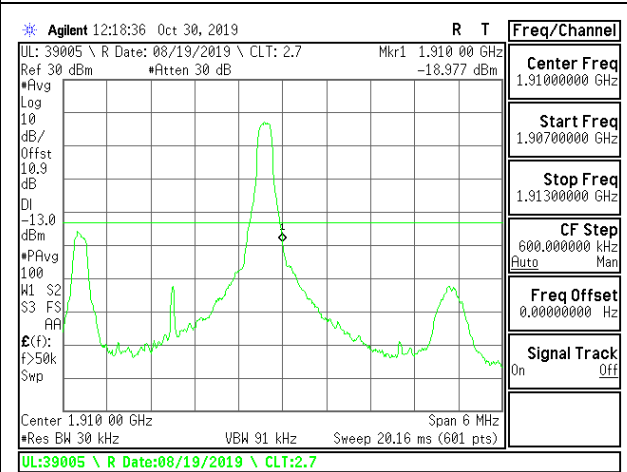

LTE B2 1.4MHz 16QAM Low Channel RB1-0

LTE B2 1.4MHz 16QAM High Channel RB1-0

LTE B2 1.4MHz 16QAM Low Channel RB1-5

LTE B2 1.4MHz 16QAM High Channel RB1-5

LTE B2 1.4MHz 16QAM Low Channel RB6-0

LTE B2 1.4MHz 16QAM High Channel RB6-0

LTE B2 3MHz QPSK Low Channel RB1-0

LTE B2 3MHz QPSK High Channel RB1-0

LTE B2 3MHz QPSK Low Channel RB1-14

LTE B2 3MHz QPSK High Channel RB1-14

LTE B2 3MHz QPSK Low Channel RB15-0

LTE B2 3MHz QPSK High Channel RB15-0

LTE B2 3MHz 16QAM Low Channel RB1-0

LTE B2 3MHz 16QAM High Channel RB1-0

LTE B2 3MHz 16QAM Low Channel RB1-14

LTE B2 3MHz 16QAM High Channel RB1-14

LTE B2 3MHz 16QAM Low Channel RB15-0

LTE B2 3MHz 16QAM High Channel RB15-0