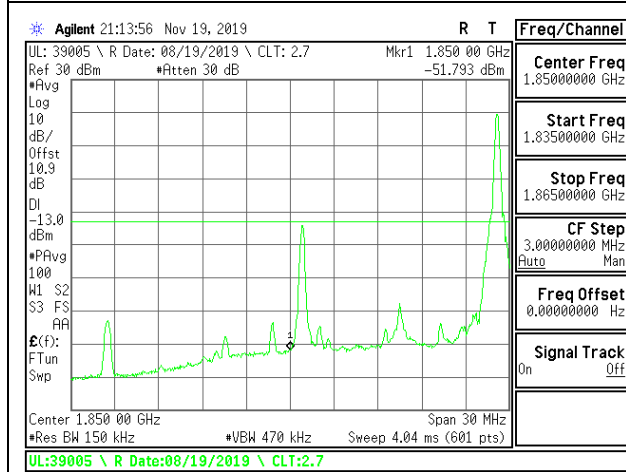

LTE B2 10MHz QPSK Low Channel RB1-0

LTE B2 10MHz QPSK High Channel RB1-0

LTE B2 10MHz QPSK Low Channel RB1-49

LTE B2 10MHz QPSK High Channel RB1-49

LTE B2 10MHz QPSK Low Channel RB50-0

LTE B2 10MHz QPSK High Channel RB50-0

LTE B2 10MHz 16QAM Low Channel RB1-0

LTE B2 10MHz 16QAM High Channel RB1-0

LTE B2 10MHz 16QAM Low Channel RB1-49

LTE B2 10MHz 16QAM High Channel RB1-49

LTE B2 10MHz 16QAM Low Channel RB50-0

LTE B2 10MHz 16QAM High Channel RB50-0

LTE B2 15MHz QPSK Low Channel RB1-0

LTE B2 15MHz QPSK High Channel RB1-0

LTE B2 15MHz QPSK Low Channel RB1-74

LTE B2 15MHz QPSK High Channel RB1-74

LTE B2 15MHz QPSK Low Channel RB75-0

LTE B2 15MHz QPSK High Channel RB75-0