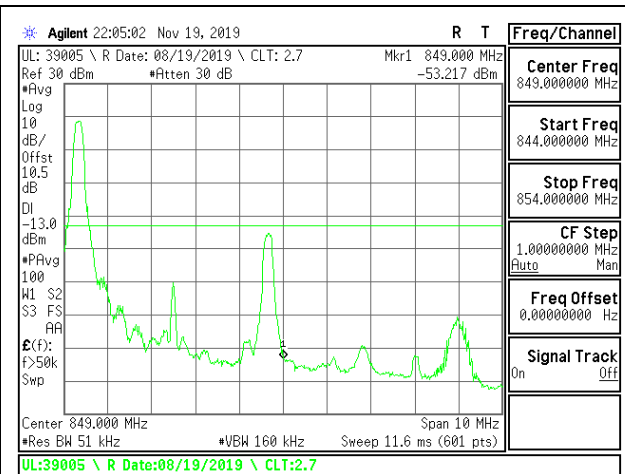

LTE B5 5MHz 16QAM High Channel RB1-0