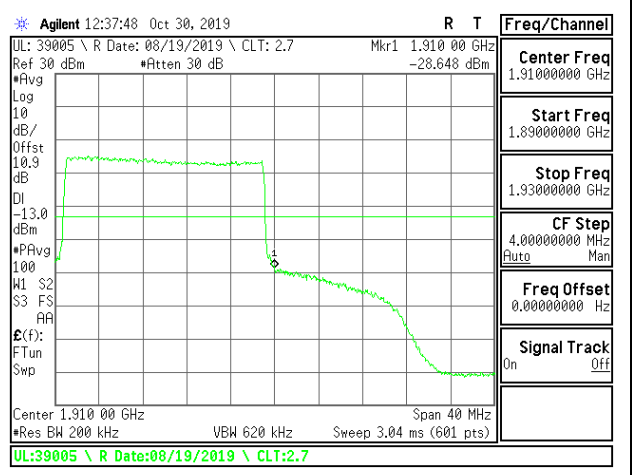

LTE B2 20MHz QPSK Low Channel RB1-0

LTE B2 20MHz QPSK High Channel RB1-0

LTE B2 20MHz QPSK Low Channel RB1-99

LTE B2 20MHz QPSK High Channel RB1-99

LTE B2 20MHz QPSK Low Channel RB100-0

LTE B2 20MHz QPSK High Channel RB100-0

LTE B2 20MHz 16QAM Low Channel RB1-0

LTE B2 20MHz 16QAM High Channel RB1-0

LTE B2 20MHz 16QAM Low Channel RB1-99

LTE B2 20MHz 16QAM High Channel RB1-99

LTE B2 20MHz 16QAM Low Channel RB100-0

LTE B2 20MHz 16QAM High Channel RB100-0

8.2.7. LTE BAND 4 BANDEDGE

LTE B4 1.4MHz QPSK Low Channel RB1-0

LTE B4 1.4MHz QPSK High Channel RB1-0

LTE B4 1.4MHz QPSK Low Channel RB1-5

LTE B4 1.4MHz QPSK High Channel RB1-5

LTE B4 1.4MHz QPSK Low Channel RB6-0