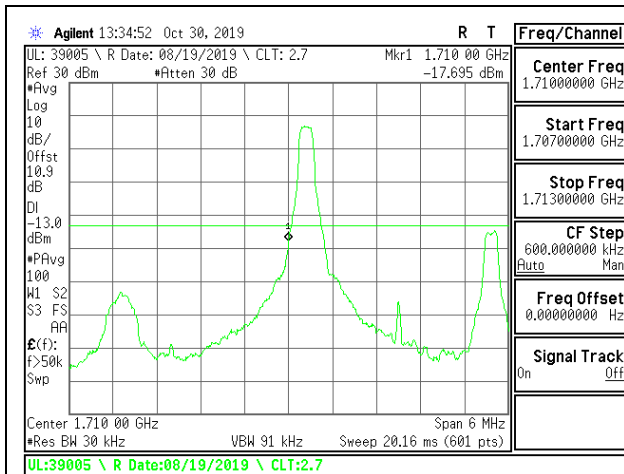

LTE B4 3MHz QPSK Low Channel RB1-0