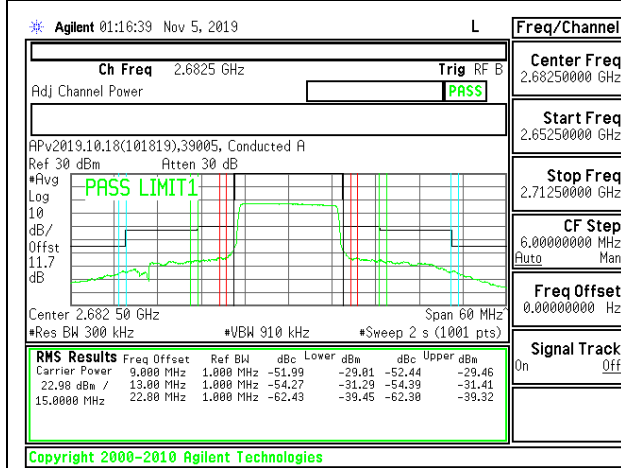

LTE B41 15MHz 16QAM Middle Channel RB75-0

LTE B41 15MHz QPSK High Channel RB1-0

LTE B41 15MHz 16QAM High Channel RB1-0

LTE B41 15MHz QPSK High Channel RB1-74

LTE B41 15MHz 16QAM High Channel RB1-74

LTE B41 15MHz QPSK High Channel RB75-0