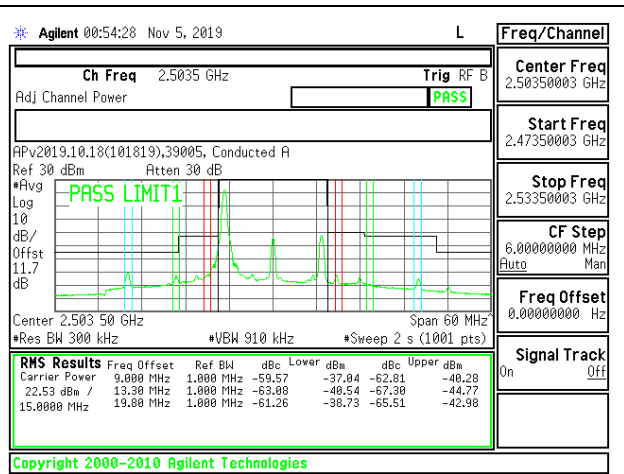

LTE B41 15MHz 16QAM Low Channel RB1-0