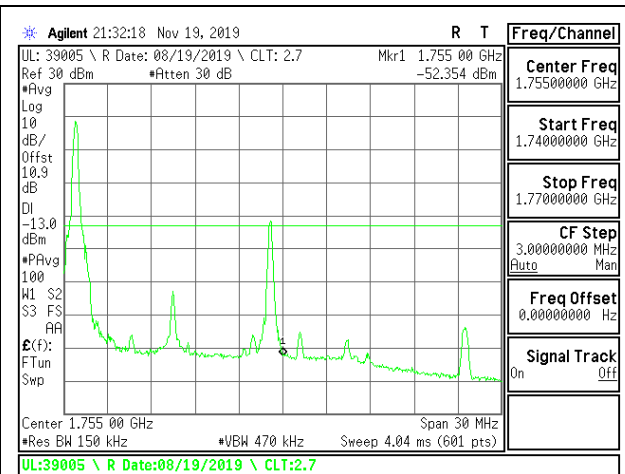

LTE B4 5MHz 16QAM High Channel RB25-0

LTE B4 10MHz QPSK Low Channel RB1-0

LTE B4 10MHz QPSK High Channel RB1-0

LTE B4 10MHz QPSK Low Channel RB1-49

LTE B4 10MHz QPSK High Channel RB1-49

LTE B4 10MHz QPSK Low Channel RB50-0

LTE B4 10MHz QPSK High Channel RB50-0

LTE B4 10MHz 16QAM Low Channel RB1-0

LTE B4 10MHz 16QAM High Channel RB1-0

LTE B4 10MHz 16QAM Low Channel RB1-49

LTE B4 10MHz 16QAM High Channel RB1-49

LTE B4 10MHz 16QAM Low Channel RB50-0

LTE B4 10MHz 16QAM High Channel RB50-0

LTE B4 15MHz QPSK Low Channel RB1-0

LTE B4 15MHz QPSK High Channel RB1-0

LTE B4 15MHz QPSK Low Channel RB1-74

LTE B4 15MHz QPSK High Channel RB1-74

LTE B4 15MHz QPSK Low Channel RB75-0