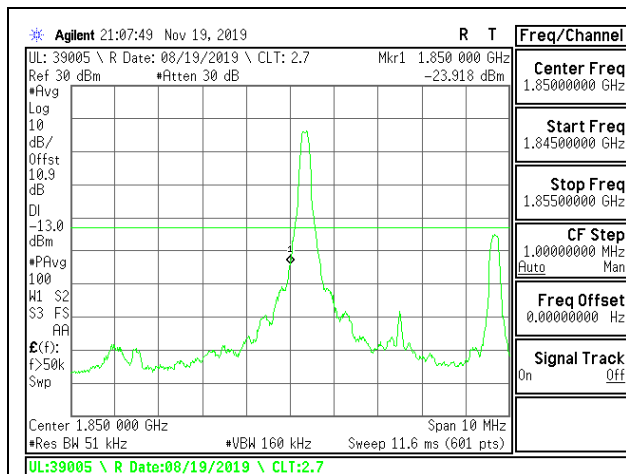

LTE B2 3MHz QPSK Low Channel RB1-0

LTE B2 3MHz QPSK High Channel RB1-0

LTE B2 3MHz QPSK Low Channel RB1-14

LTE B2 3MHz QPSK High Channel RB1-14

LTE B2 3MHz QPSK Low Channel RB15-0

LTE B2 3MHz QPSK High Channel RB15-0

LTE B2 3MHz 16QAM Low Channel RB1-0

LTE B2 3MHz 16QAM High Channel RB1-0

LTE B2 3MHz 16QAM Low Channel RB1-14

LTE B2 3MHz 16QAM High Channel RB1-14

LTE B2 3MHz 16QAM Low Channel RB15-0

LTE B2 3MHz 16QAM High Channel RB15-0

LTE B2 5MHz QPSK Low Channel RB1-0

LTE B2 5MHz QPSK High Channel RB1-0

LTE B2 5MHz QPSK Low Channel RB1-24

LTE B2 5MHz QPSK High Channel RB1-24

LTE B2 5MHz QPSK Low Channel RB25-0

LTE B2 5MHz QPSK High Channel RB25-0