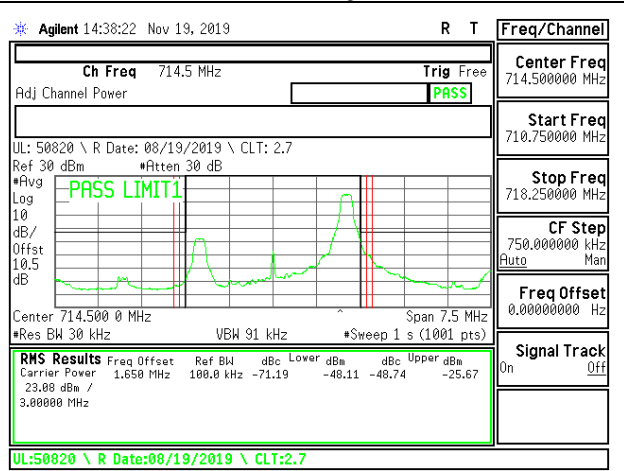

LTE B12 3MHz 16QAM Middle Channel RB1-14

LTE B12 3MHz QPSK Middle Channel RB15-0

LTE B12 3MHz 16QAM Middle Channel RB15-0

LTE B12 3MHz QPSK High Channel RB1-0

LTE B12 3MHz 16QAM High Channel RB1-0

LTE B12 3MHz QPSK High Channel RB1-14