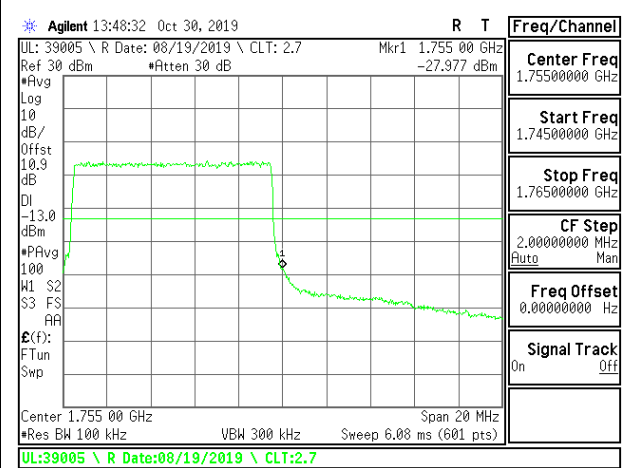

LTE B4 10MHz QPSK High Channel RB50-0

LTE B4 10MHz 16QAM Low Channel RB1-0

LTE B4 10MHz 16QAM High Channel RB1-0

LTE B4 10MHz 16QAM Low Channel RB1-49

LTE B4 10MHz 16QAM High Channel RB1-49

LTE B4 10MHz 16QAM Low Channel RB50-0