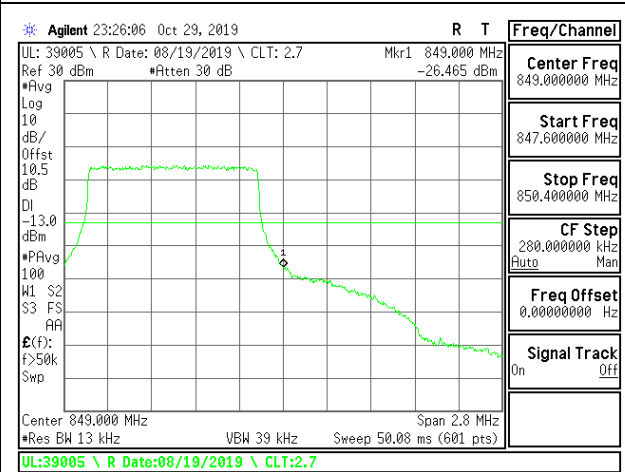

LTE B5 1.4MHz 16QAM High Channel RB6-0