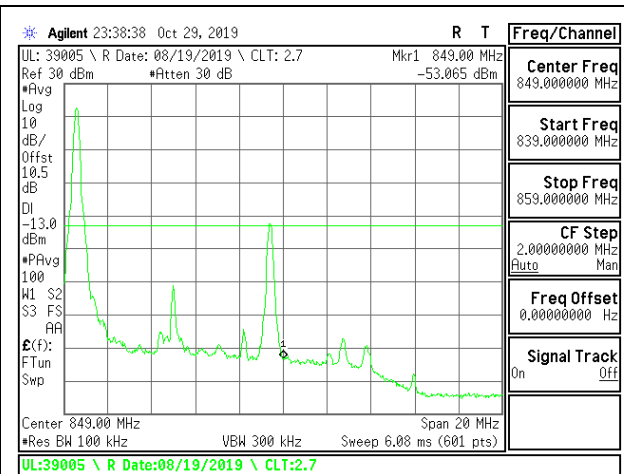

LTE B5 10MHz QPSK High Channel RB1-0