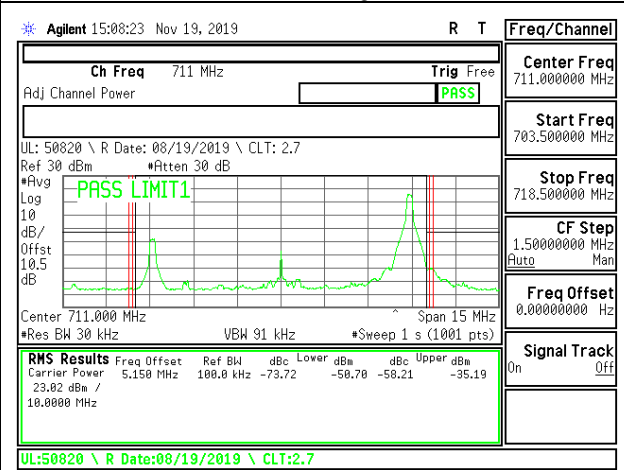

LTE B12 10MHz 16QAM Low Channel RB1-49

LTE B12 10MHz QPSK Low Channel RB50-0

LTE B12 10MHz 16QAM Low Channel RB50-0

LTE B12 10MHz QPSK High Channel RB1-0

LTE B12 10MHz 16QAM High Channel RB1-0

LTE B12 10MHz QPSK High Channel RB1-49

LTE B12 10MHz 16QAM High Channel RB1-49

LTE B12 10MHz QPSK High Channel RB50-0

LTE B12 10MHz 16QAM High Channel RB50-0

8.2.10. LTE BAND 13 ADJACENT CHANNEL POWER

LTE B13 5MHz QPSK High Channel RB1-0

LTE B13 5MHz 16QAM High Channel RB1-0