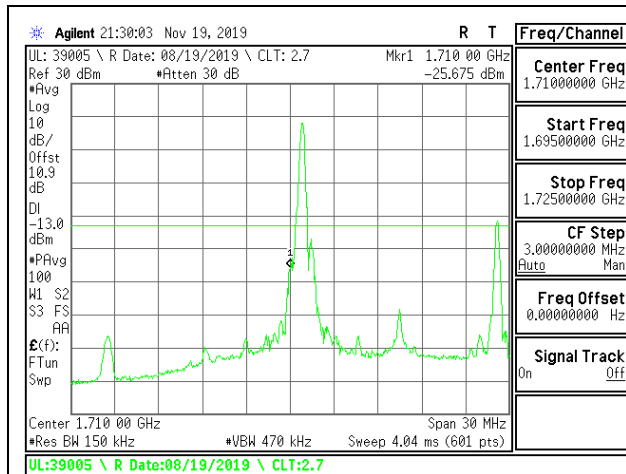

LTE B4 15MHz QPSK Low Channel RB1-0