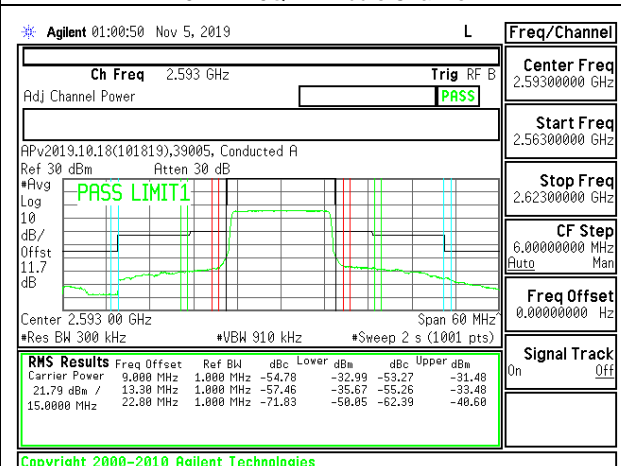

LTE B41 15MHz 16QAM Low Channel RB75-0

LTE B41 15MHz QPSK Middle Channel RB1-0

LTE B41 15MHz 16QAM Middle Channel RB1-0

LTE B41 15MHz QPSK Middle Channel RB1-74

LTE B41 15MHz 16QAM Middle Channel RB1-74

LTE B41 15MHz QPSK Middle Channel RB75-0