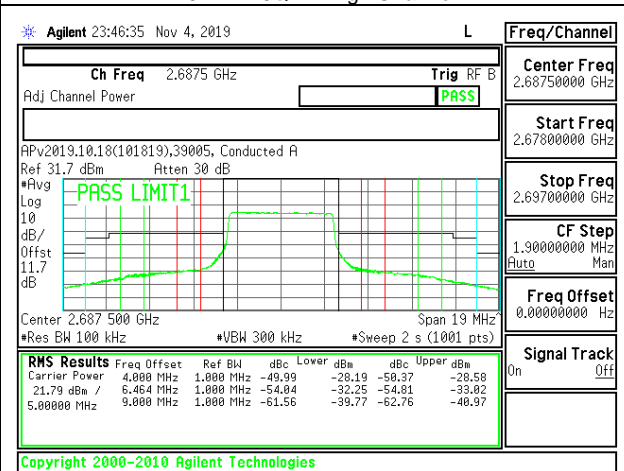

LTE B41 5MHz QPSK High Channel RB1-0

LTE B41 5MHz 16QAM High Channel RB1-0

LTE B41 5MHz QPSK High Channel RB1-24

LTE B41 5MHz 16QAM High Channel RB1-24

LTE B41 5MHz QPSK High Channel RB25-0

LTE B41 5MHz 16QAM High Channel RB25-0