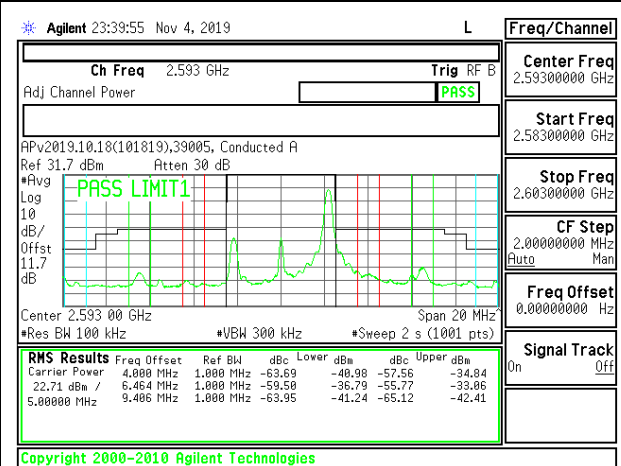

LTE B41 5MHz 16QAM Middle Channel RB1-24