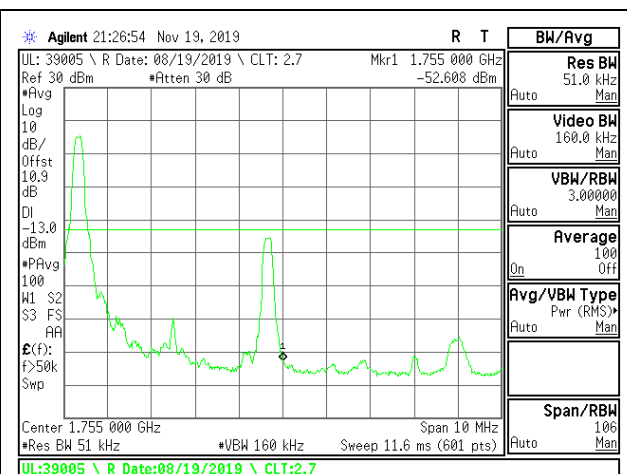

LTE B4 3MHz QPSK High Channel RB15-0

LTE B4 3MHz 16QAM Low Channel RB1-0

LTE B4 3MHz 16QAM High Channel RB1-0

LTE B4 3MHz 16QAM Low Channel RB1-14

LTE B4 3MHz 16QAM High Channel RB1-14

LTE B4 3MHz 16QAM Low Channel RB15-0

LTE B4 3MHz 16QAM High Channel RB15-0

LTE B4 5MHz QPSK Low Channel RB1-0

LTE B4 5MHz QPSK High Channel RB1-0

LTE B4 5MHz QPSK Low Channel RB1-24

LTE B4 5MHz QPSK High Channel RB1-24

LTE B4 5MHz QPSK Low Channel RB25-0