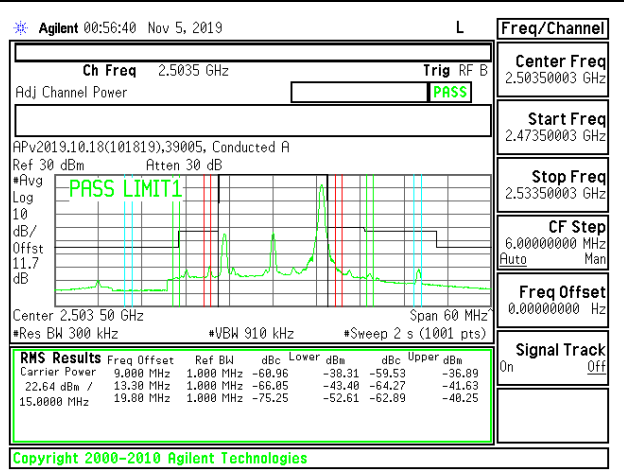

LTE B41 10MHz 16QAM High Channel RB50-0

LTE B41 15MHz QPSK Low Channel RB1-0

LTE B41 15MHz 16QAM Low Channel RB1-0

LTE B41 15MHz QPSK Low Channel RB1-74

LTE B41 15MHz 16QAM Low Channel RB1-74

LTE B41 15MHz QPSK Low Channel RB75-0