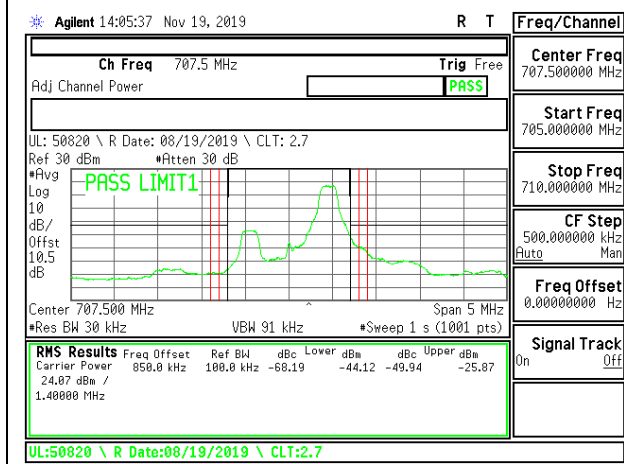

LTE B5 10MHz QPSK Low Channel RB50-0

LTE B5 10MHz QPSK High Channel RB50-0

LTE B5 10MHz 16QAM Low Channel RB1-0

LTE B5 10MHz 16QAM High Channel RB1-0

LTE B5 10MHz 16QAM Low Channel RB1-49

LTE B5 10MHz 16QAM High Channel RB1-49

LTE B5 10MHz 16QAM Low Channel RB50-0

LTE B5 10MHz 16QAM High Channel RB50-0

8.2.9. LTE BAND 12 ADJACENT CHANNEL POWER

LTE B12 1.4MHz QPSK Middle Channel RB1-0

LTE B12 1.4MHz 16QAM Middle Channel RB1-0

LTE B12 1.4MHz QPSK Middle Channel RB1-5

LTE B12 1.4MHz 16QAM Middle Channel RB1-5

LTE B12 1.4MHz QPSK Middle Channel RB6-0

LTE B12 1.4MHz 16QAM Middle Channel RB6-0

LTE B12 1.4MHz QPSK High Channel RB1-0

LTE B12 1.4MHz 16QAM High Channel RB1-0

LTE B12 1.4MHz QPSK High Channel RB1-5