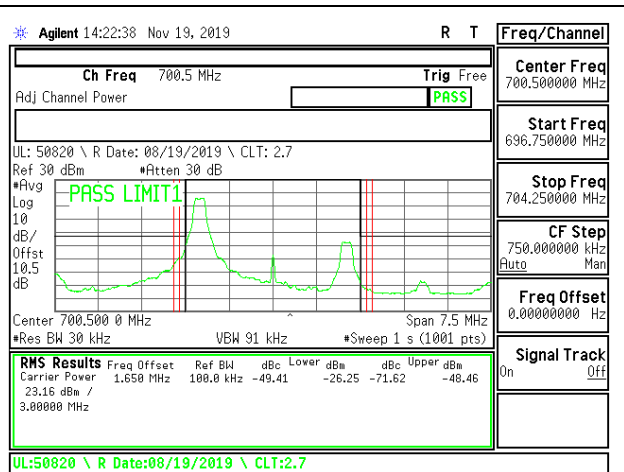

LTE B12 1.4MHz 16QAM High Channel RB1-5

LTE B12 1.4MHz QPSK High Channel RB6-0

LTE B12 1.4MHz 16QAM High Channel RB6-0

LTE B12 3MHz QPSK Low Channel RB1-0

LTE B12 3MHz 16QAM Low Channel RB1-0

LTE B12 3MHz QPSK Low Channel RB1-14