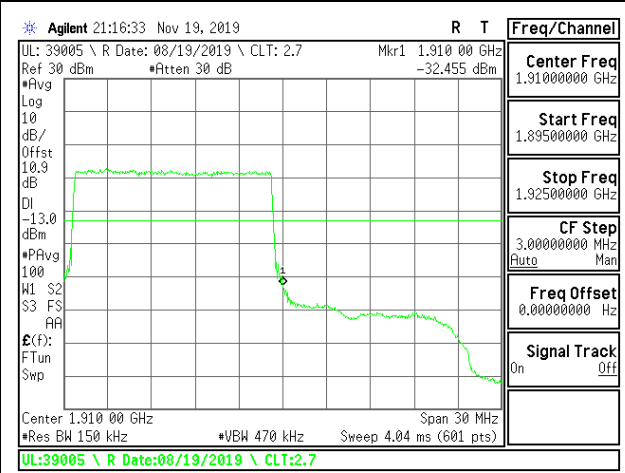

LTE B2 10MHz 16QAM Low Channel RB1-0

LTE B2 10MHz 16QAM High Channel RB1-0

LTE B2 10MHz 16QAM Low Channel RB1-49

LTE B2 10MHz 16QAM High Channel RB1-49

LTE B2 10MHz 16QAM Low Channel RB50-0

LTE B2 10MHz 16QAM High Channel RB50-0

LTE B2 15MHz QPSK Low Channel RB1-0

LTE B2 15MHz QPSK High Channel RB1-0

LTE B2 15MHz QPSK Low Channel RB1-74

LTE B2 15MHz QPSK High Channel RB1-74

LTE B2 15MHz QPSK Low Channel RB75-0

LTE B2 15MHz QPSK High Channel RB75-0

LTE B2 15MHz 16QAM Low Channel RB1-0

LTE B2 15MHz 16QAM High Channel RB1-0

LTE B2 15MHz 16QAM Low Channel RB1-74

LTE B2 15MHz 16QAM High Channel RB1-74

LTE B2 15MHz 16QAM Low Channel RB75-0

LTE B2 15MHz 16QAM High Channel RB75-0

LTE B2 20MHz QPSK Low Channel RB1-0

LTE B2 20MHz QPSK High Channel RB1-0

LTE B2 20MHz QPSK Low Channel RB1-99

LTE B2 20MHz QPSK High Channel RB1-99

LTE B2 20MHz QPSK Low Channel RB100-0

LTE B2 20MHz QPSK High Channel RB100-0