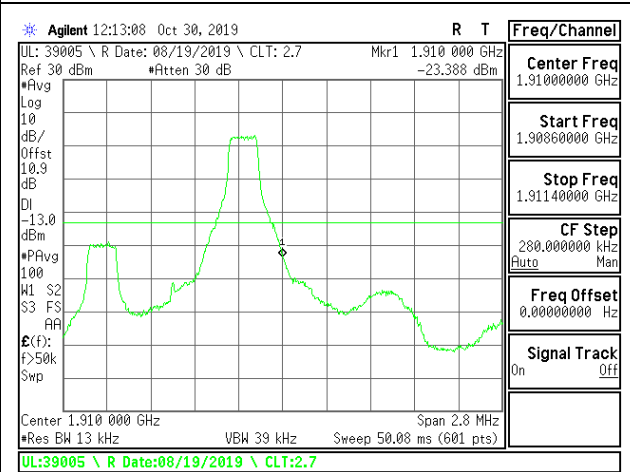

LTE B2 1.4MHz 16QAM Low Channel RB1-0

LTE B2 1.4MHz 16QAM High Channel RB1-0

LTE B2 1.4MHz 16QAM Low Channel RB1-5

LTE B2 1.4MHz 16QAM High Channel RB1-5

LTE B2 1.4MHz 16QAM Low Channel RB6-0

LTE B2 1.4MHz 16QAM High Channel RB6-0

LTE B2 3MHz QPSK Low Channel RB1-0

LTE B2 3MHz QPSK High Channel RB1-0

LTE B2 3MHz QPSK Low Channel RB1-14

LTE B2 3MHz QPSK High Channel RB1-14

LTE B2 3MHz QPSK Low Channel RB15-0

LTE B2 3MHz QPSK High Channel RB15-0