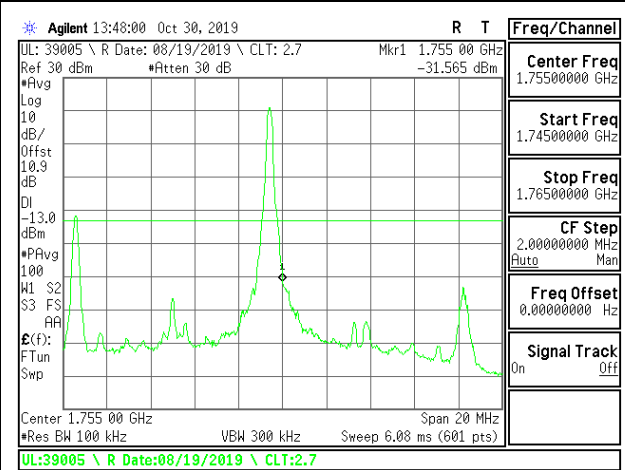

LTE B4 10MHz QPSK High Channel RB50-0

LTE B4 10MHz 16QAM Low Channel RB1-0

LTE B4 10MHz 16QAM High Channel RB1-0

LTE B4 10MHz 16QAM Low Channel RB1-49

LTE B4 10MHz 16QAM High Channel RB1-49

LTE B4 10MHz 16QAM Low Channel RB50-0