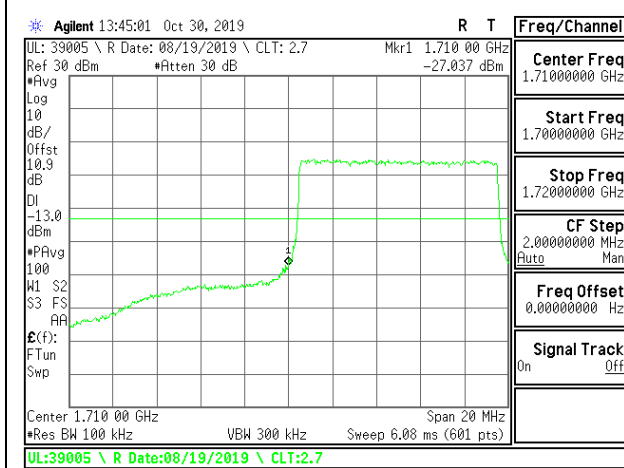

LTE B4 5MHz 16QAM High Channel RB25-0

LTE B4 10MHz QPSK Low Channel RB1-0

LTE B4 10MHz QPSK High Channel RB1-0

LTE B4 10MHz QPSK Low Channel RB1-49

LTE B4 10MHz QPSK High Channel RB1-49

LTE B4 10MHz QPSK Low Channel RB50-0

LTE B4 10MHz QPSK High Channel RB50-0

LTE B4 10MHz 16QAM Low Channel RB1-0

LTE B4 10MHz 16QAM High Channel RB1-0

LTE B4 10MHz 16QAM Low Channel RB1-49

LTE B4 10MHz 16QAM High Channel RB1-49

LTE B4 10MHz 16QAM Low Channel RB50-0