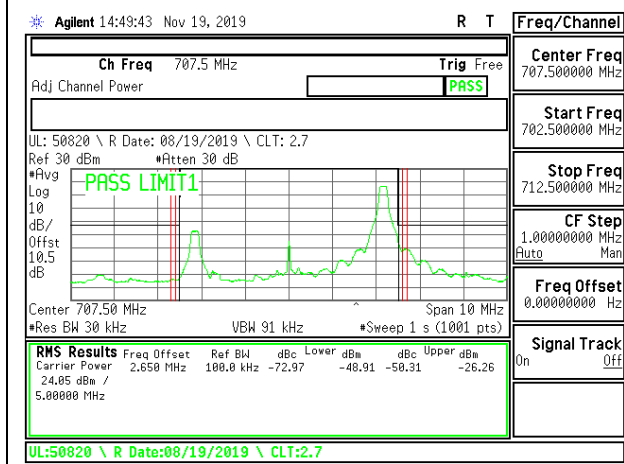

LTE B12 5MHz 16QAM Low Channel RB1-24

LTE B12 5MHz QPSK Low Channel RB25-0

LTE B12 5MHz 16QAM Low Channel RB25-0

LTE B12 5MHz QPSK Middle Channel RB1-0

LTE B12 5MHz 16QAM Middle Channel RB1-0

LTE B12 5MHz QPSK Middle Channel RB1-24