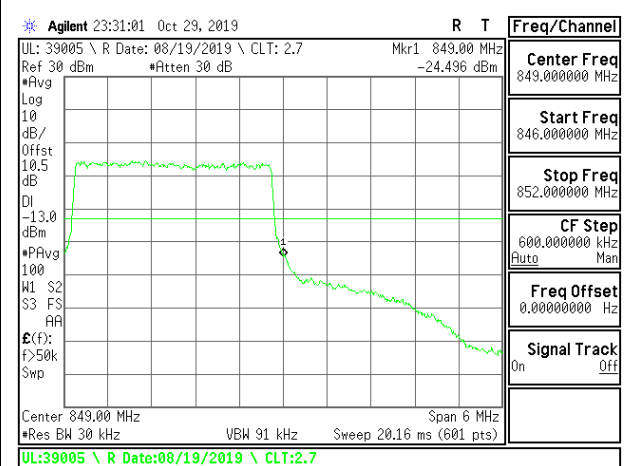

LTE B5 3MHz 16QAM High Channel RB15-0