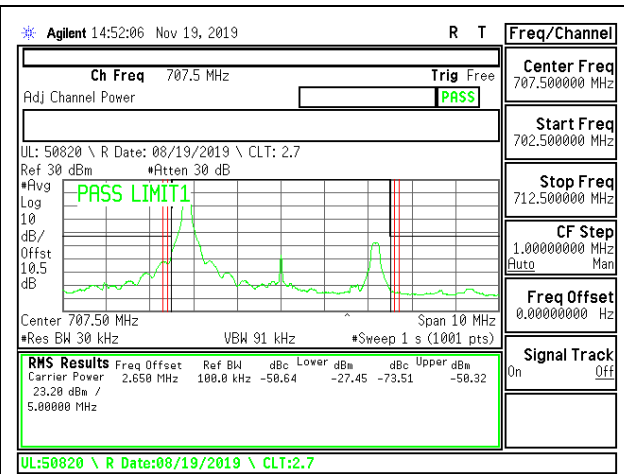

LTE B12 5MHz 16QAM Low Channel RB1-24

LTE B12 5MHz QPSK Low Channel RB25-0

LTE B12 5MHz 16QAM Low Channel RB25-0

LTE B12 5MHz QPSK Middle Channel RB1-0

LTE B12 5MHz 16QAM Middle Channel RB1-0

LTE B12 5MHz QPSK Middle Channel RB1-24

LTE B12 5MHz 16QAM Middle Channel RB1-24

LTE B12 5MHz QPSK Middle Channel RB25-0

LTE B12 5MHz 16QAM Middle Channel RB25-0

LTE B12 5MHz QPSK High Channel RB1-0

LTE B12 5MHz 16QAM High Channel RB1-0

LTE B12 5MHz QPSK High Channel RB1-24