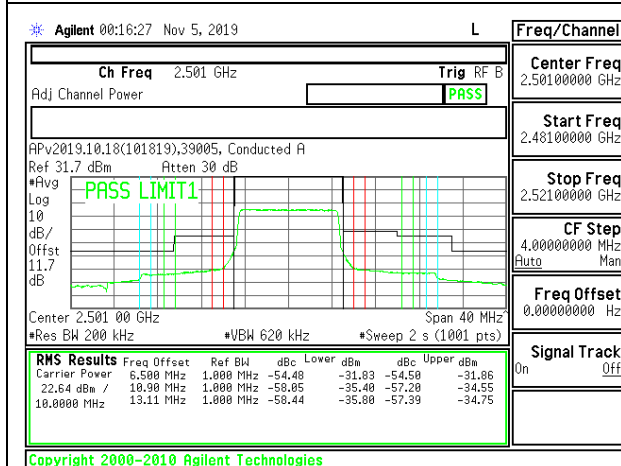

LTE B41 10MHz QPSK Low Channel RB1-0

LTE B41 10MHz 16QAM Low Channel RB1-0

LTE B41 10MHz QPSK Low Channel RB1-49

LTE B41 10MHz 16QAM Low Channel RB1-49

LTE B41 10MHz QPSK Low Channel RB50-0

LTE B41 10MHz 16QAM Low Channel RB50-0