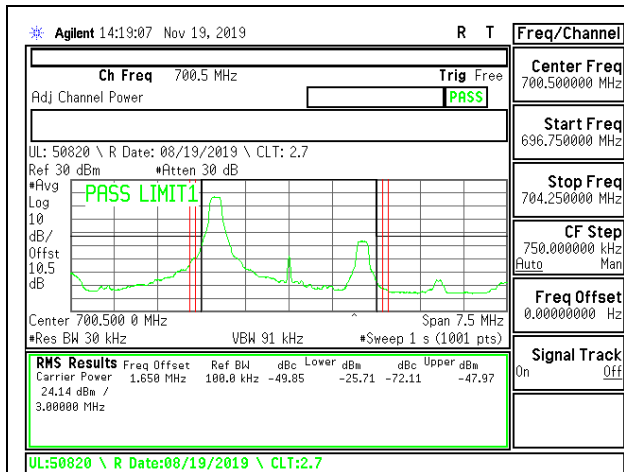

LTE B5 10MHz 16QAM Low Channel RB50-0

LTE B5 10MHz 16QAM High Channel RB50-0

8.2.9. LTE BAND 12 ADJACENT CHANNEL POWER

LTE B12 1.4MHz QPSK Middle Channel RB1-0

LTE B12 1.4MHz 16QAM Middle Channel RB1-0

LTE B12 1.4MHz QPSK Middle Channel RB1-5

LTE B12 1.4MHz 16QAM Middle Channel RB1-5

LTE B12 1.4MHz QPSK Middle Channel RB6-0

LTE B12 1.4MHz 16QAM Middle Channel RB6-0

LTE B12 1.4MHz QPSK High Channel RB1-0

LTE B12 1.4MHz 16QAM High Channel RB1-0

LTE B12 1.4MHz QPSK High Channel RB1-5

LTE B12 1.4MHz 16QAM High Channel RB1-5

LTE B12 1.4MHz QPSK High Channel RB6-0

LTE B12 1.4MHz 16QAM High Channel RB6-0

LTE B12 3MHz QPSK Low Channel RB1-0

LTE B12 3MHz 16QAM Low Channel RB1-0

LTE B12 3MHz QPSK Low Channel RB1-14