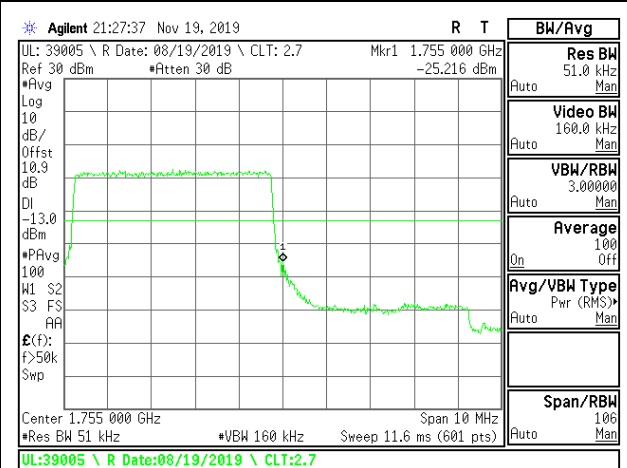

LTE B4 3MHz 16QAM High Channel RB15-0

LTE B4 5MHz QPSK Low Channel RB1-0

LTE B4 5MHz QPSK High Channel RB1-0

LTE B4 5MHz QPSK Low Channel RB1-24

LTE B4 5MHz QPSK High Channel RB1-24

LTE B4 5MHz QPSK Low Channel RB25-0

LTE B4 5MHz QPSK High Channel RB25-0

LTE B4 5MHz 16QAM Low Channel RB1-0

LTE B4 5MHz 16QAM High Channel RB1-0

LTE B4 5MHz 16QAM Low Channel RB1-24

LTE B4 5MHz 16QAM High Channel RB1-24

LTE B4 5MHz 16QAM Low Channel RB25-0