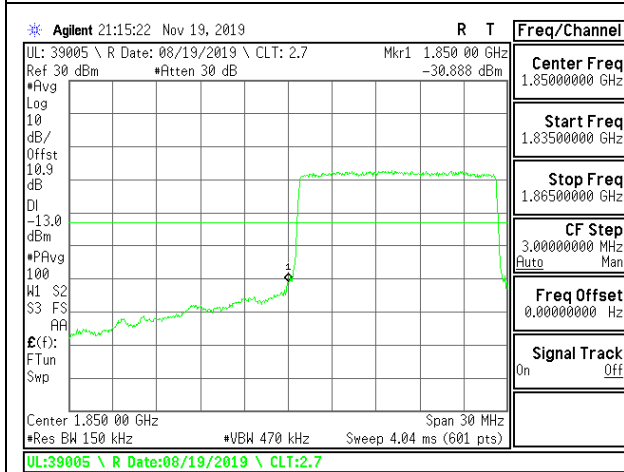

LTE B2 15MHz QPSK Low Channel RB1-0

LTE B2 15MHz QPSK High Channel RB1-0

LTE B2 15MHz QPSK Low Channel RB1-74

LTE B2 15MHz QPSK High Channel RB1-74

LTE B2 15MHz QPSK Low Channel RB75-0

LTE B2 15MHz QPSK High Channel RB75-0

LTE B2 15MHz 16QAM Low Channel RB1-0

LTE B2 15MHz 16QAM High Channel RB1-0

LTE B2 15MHz 16QAM Low Channel RB1-74

LTE B2 15MHz 16QAM High Channel RB1-74

LTE B2 15MHz 16QAM Low Channel RB75-0

LTE B2 15MHz 16QAM High Channel RB75-0

LTE B2 20MHz QPSK Low Channel RB1-0

LTE B2 20MHz QPSK High Channel RB1-0

LTE B2 20MHz QPSK Low Channel RB1-99

LTE B2 20MHz QPSK High Channel RB1-99

LTE B2 20MHz QPSK Low Channel RB100-0

LTE B2 20MHz QPSK High Channel RB100-0

LTE B2 20MHz 16QAM Low Channel RB1-0

LTE B2 20MHz 16QAM High Channel RB1-0

LTE B2 20MHz 16QAM Low Channel RB1-99

LTE B2 20MHz 16QAM High Channel RB1-99

LTE B2 20MHz 16QAM Low Channel RB100-0

LTE B2 20MHz 16QAM High Channel RB100-0