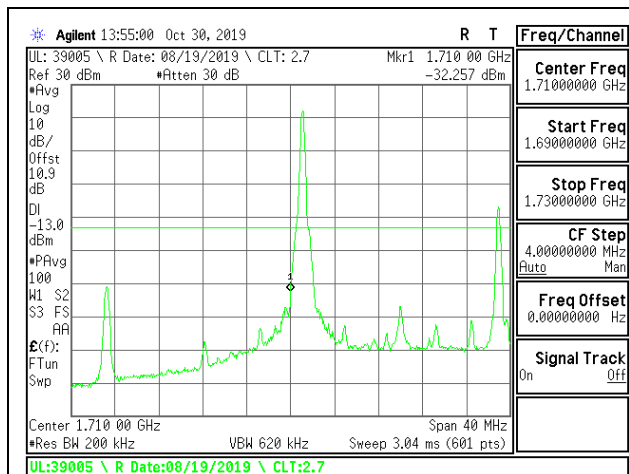

LTE B4 15MHz 16QAM High Channel RB75-0

LTE B4 20MHz QPSK Low Channel RB1-0

LTE B4 20MHz QPSK High Channel RB1-0

LTE B4 20MHz QPSK Low Channel RB1-99

LTE B4 20MHz QPSK High Channel RB1-99

LTE B4 20MHz QPSK Low Channel RB100-0

LTE B4 20MHz QPSK High Channel RB100-0

LTE B4 20MHz 16QAM Low Channel RB1-0

LTE B4 20MHz 16QAM High Channel RB1-0

LTE B4 20MHz 16QAM Low Channel RB1-99

LTE B4 20MHz 16QAM High Channel RB1-99

LTE B4 20MHz 16QAM Low Channel RB100-0