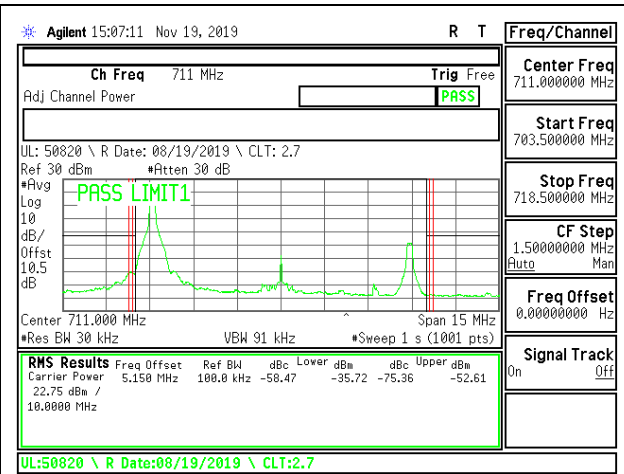

LTE B12 10MHz 16QAM Low Channel RB1-49

LTE B12 10MHz QPSK Low Channel RB50-0

LTE B12 10MHz 16QAM Low Channel RB50-0

LTE B12 10MHz QPSK High Channel RB1-0

LTE B12 10MHz 16QAM High Channel RB1-0

LTE B12 10MHz QPSK High Channel RB1-49

LTE B12 10MHz 16QAM High Channel RB1-49

LTE B12 10MHz QPSK High Channel RB50-0

LTE B12 10MHz 16QAM High Channel RB50-0

8.2.10. LTE BAND 13 ADJACENT CHANNEL POWER

LTE B13 5MHz QPSK High Channel RB1-0

LTE B13 5MHz 16QAM High Channel RB1-0