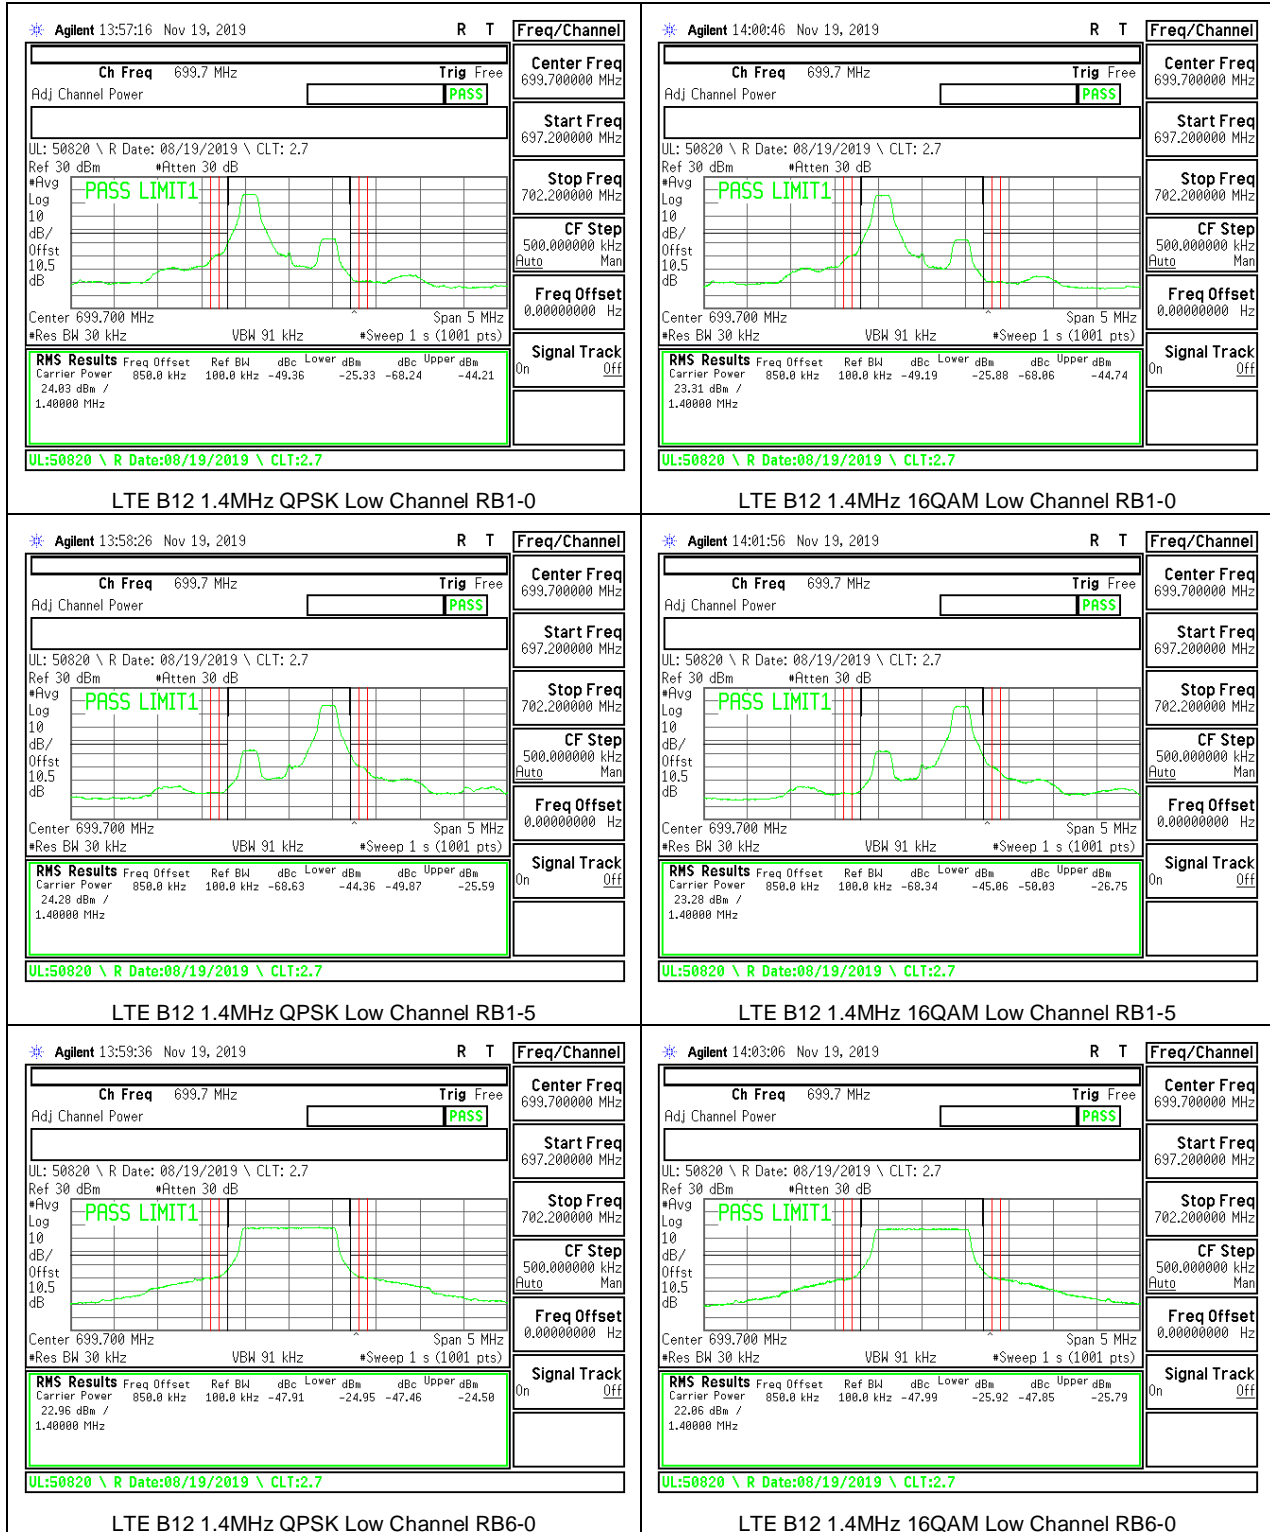

8.2.9. LTE BAND 12 ADJACENT CHANNEL POWER