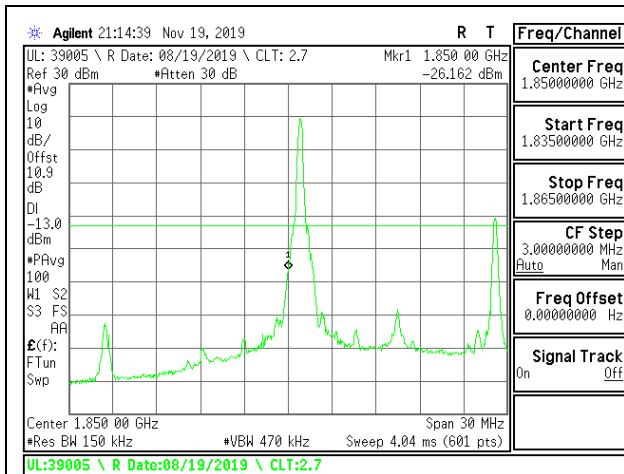

LTE B2 10MHz 16QAM Low Channel RB1-0

LTE B2 10MHz 16QAM High Channel RB1-0

LTE B2 10MHz 16QAM Low Channel RB1-49

LTE B2 10MHz 16QAM High Channel RB1-49

LTE B2 10MHz 16QAM Low Channel RB50-0

LTE B2 10MHz 16QAM High Channel RB50-0

LTE B2 15MHz QPSK Low Channel RB1-0

LTE B2 15MHz QPSK High Channel RB1-0

LTE B2 15MHz QPSK Low Channel RB1-74

LTE B2 15MHz QPSK High Channel RB1-74

LTE B2 15MHz QPSK Low Channel RB75-0

LTE B2 15MHz QPSK High Channel RB75-0

LTE B2 15MHz 16QAM Low Channel RB1-0

LTE B2 15MHz 16QAM High Channel RB1-0

LTE B2 15MHz 16QAM Low Channel RB1-74

LTE B2 15MHz 16QAM High Channel RB1-74

LTE B2 15MHz 16QAM Low Channel RB75-0

LTE B2 15MHz 16QAM High Channel RB75-0