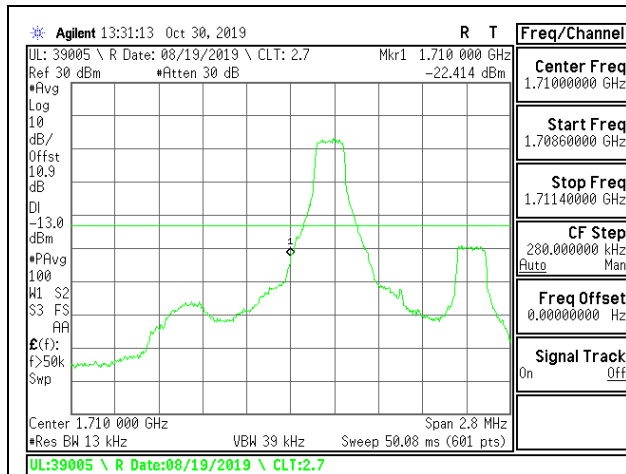

LTE B4 1.4MHz 16QAM Low Channel RB1-0