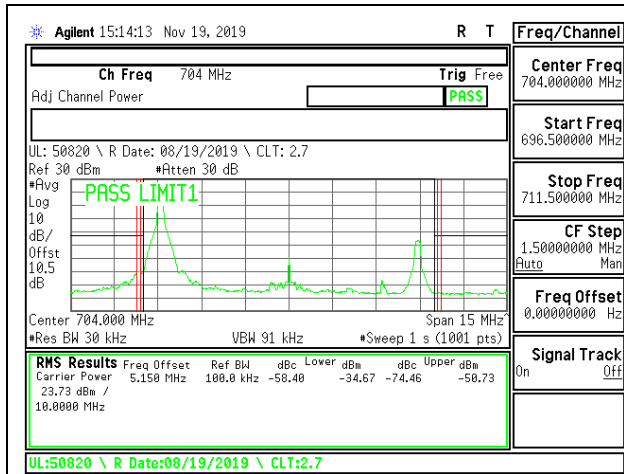

LTE B12 10MHz QPSK Low Channel RB1-0