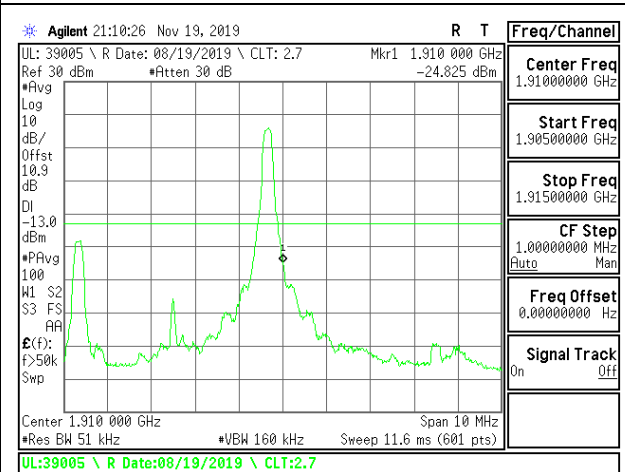

LTE B2 3MHz QPSK Low Channel RB1-0

LTE B2 3MHz QPSK High Channel RB1-0

LTE B2 3MHz QPSK Low Channel RB1-14

LTE B2 3MHz QPSK High Channel RB1-14

LTE B2 3MHz QPSK Low Channel RB15-0

LTE B2 3MHz QPSK High Channel RB15-0

LTE B2 3MHz 16QAM Low Channel RB1-0

LTE B2 3MHz 16QAM High Channel RB1-0

LTE B2 3MHz 16QAM Low Channel RB1-14

LTE B2 3MHz 16QAM High Channel RB1-14

LTE B2 3MHz 16QAM Low Channel RB15-0

LTE B2 3MHz 16QAM High Channel RB15-0

LTE B2 5MHz QPSK Low Channel RB1-0

LTE B2 5MHz QPSK High Channel RB1-0

LTE B2 5MHz QPSK Low Channel RB1-24

LTE B2 5MHz QPSK High Channel RB1-24

LTE B2 5MHz QPSK Low Channel RB25-0

LTE B2 5MHz QPSK High Channel RB25-0

LTE B2 5MHz 16QAM Low Channel RB1-0

LTE B2 5MHz 16QAM High Channel RB1-0

LTE B2 5MHz 16QAM Low Channel RB1-24

LTE B2 5MHz 16QAM High Channel RB1-24

LTE B2 5MHz 16QAM Low Channel RB25-0

LTE B2 5MHz 16QAM High Channel RB25-0