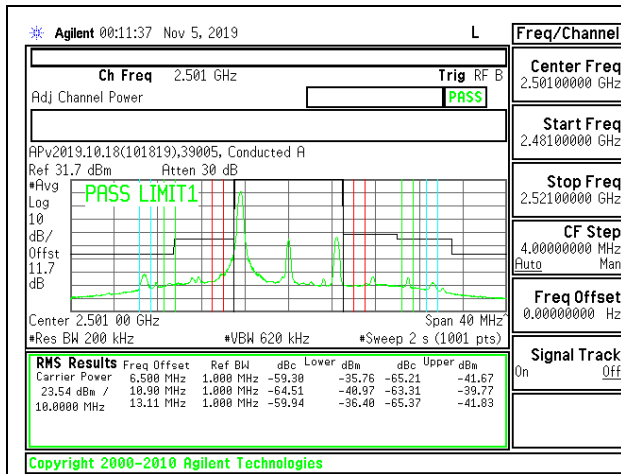

LTE B41 5MHz QPSK High Channel RB1-0

LTE B41 5MHz 16QAM High Channel RB1-0

LTE B41 5MHz QPSK High Channel RB1-24

LTE B41 5MHz 16QAM High Channel RB1-24

LTE B41 5MHz QPSK High Channel RB25-0

LTE B41 5MHz 16QAM High Channel RB25-0