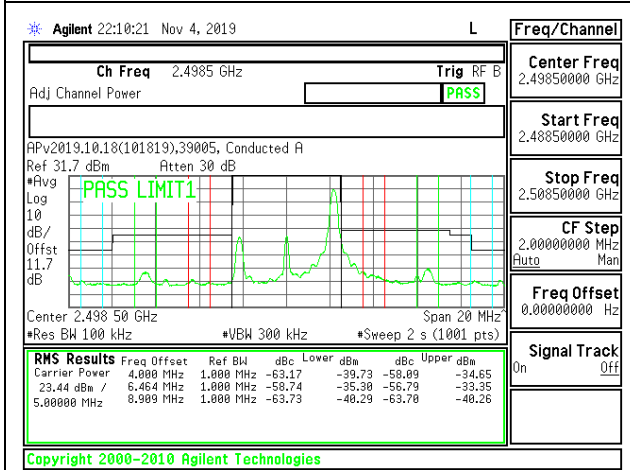

LTE B41 5MHz QPSK Low Channel RB1-24