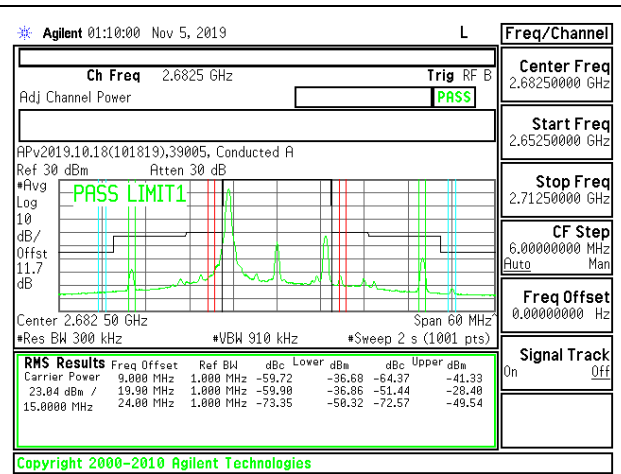

LTE B41 15MHz 16QAM High Channel RB1-0