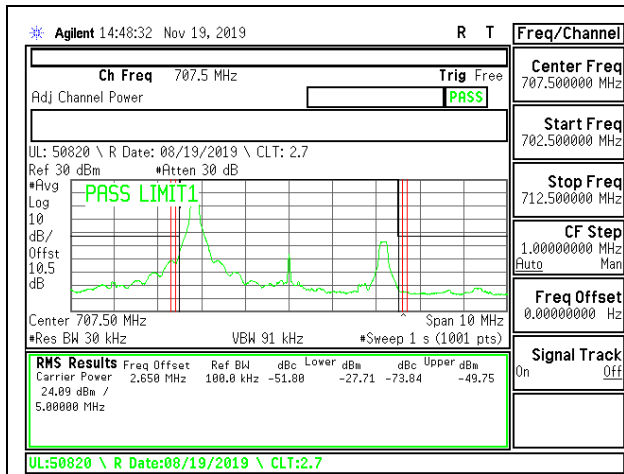

LTE B12 5MHz QPSK Middle Channel RB1-0