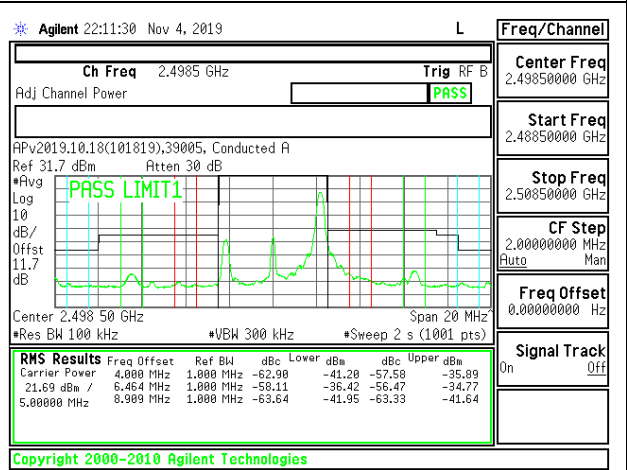

LTE B41 5MHz 16QAM Low Channel RB1-24