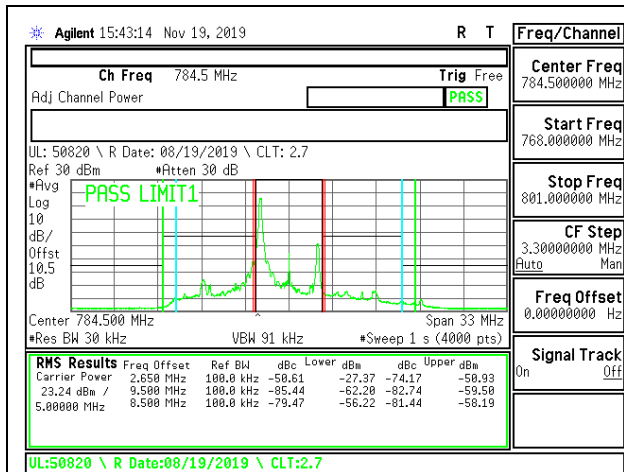

LTE B12 10MHz 16QAM High Channel RB1-49

LTE B12 10MHz QPSK High Channel RB50-0

LTE B12 10MHz 16QAM High Channel RB50-0

8.2.10. LTE BAND 13 ADJACENT CHANNEL POWER

LTE B13 5MHz QPSK High Channel RB1-0

LTE B13 5MHz 16QAM High Channel RB1-0

LTE B13 5MHz QPSK High Channel RB1-24

LTE B13 5MHz 16QAM High Channel RB1-24

LTE B13 5MHz QPSK High Channel RB25-0

LTE B13 5MHz 16QAM High Channel RB25-0

LTE B13 10MHz QPSK Middle Channel RB1-0

LTE B13 10MHz 16QAM Middle Channel RB1-0