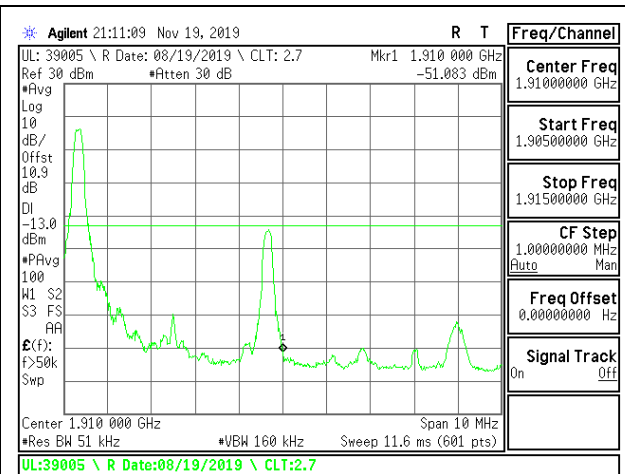

LTE B2 3MHz 16QAM Low Channel RB1-0

LTE B2 3MHz 16QAM High Channel RB1-0

LTE B2 3MHz 16QAM Low Channel RB1-14

LTE B2 3MHz 16QAM High Channel RB1-14

LTE B2 3MHz 16QAM Low Channel RB15-0

LTE B2 3MHz 16QAM High Channel RB15-0

LTE B2 5MHz QPSK Low Channel RB1-0

LTE B2 5MHz QPSK High Channel RB1-0

LTE B2 5MHz QPSK Low Channel RB1-24

LTE B2 5MHz QPSK High Channel RB1-24

LTE B2 5MHz QPSK Low Channel RB25-0

LTE B2 5MHz QPSK High Channel RB25-0

LTE B2 5MHz 16QAM Low Channel RB1-0

LTE B2 5MHz 16QAM High Channel RB1-0

LTE B2 5MHz 16QAM Low Channel RB1-24

LTE B2 5MHz 16QAM High Channel RB1-24

LTE B2 5MHz 16QAM Low Channel RB25-0

LTE B2 5MHz 16QAM High Channel RB25-0