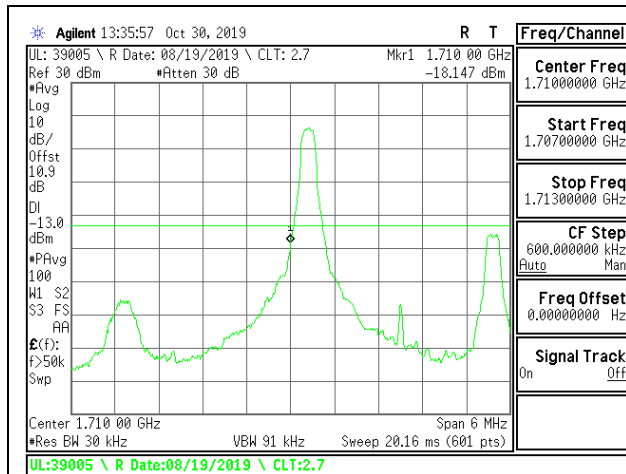

LTE B4 3MHz 16QAM Low Channel RB1-0