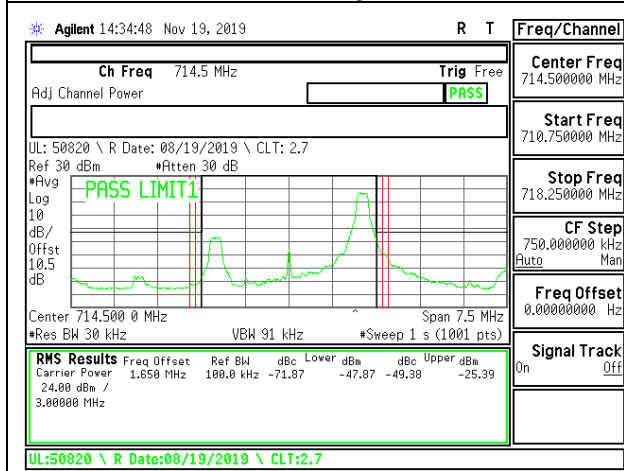

LTE B12 3MHz 16QAM Middle Channel RB1-14

LTE B12 3MHz QPSK Middle Channel RB15-0

LTE B12 3MHz 16QAM Middle Channel RB15-0

LTE B12 3MHz QPSK High Channel RB1-0

LTE B12 3MHz 16QAM High Channel RB1-0

LTE B12 3MHz QPSK High Channel RB1-14