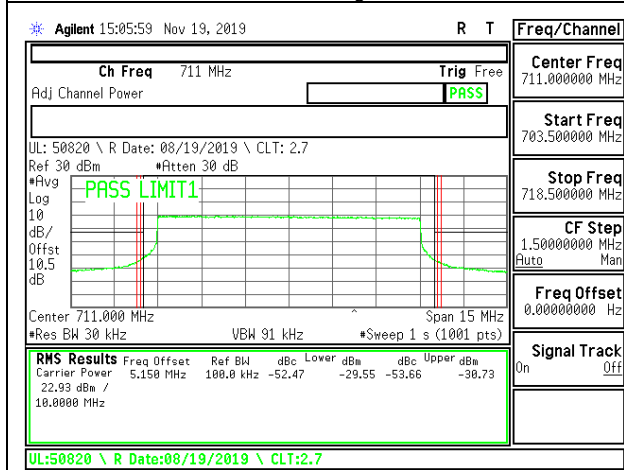

LTE B12 10MHz QPSK High Channel RB50-0