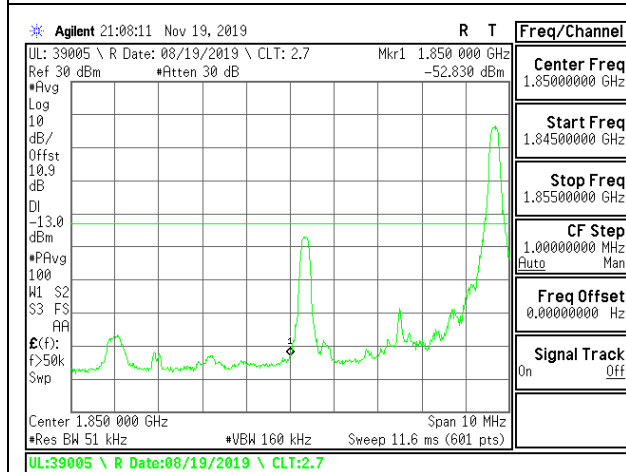

LTE B2 3MHz QPSK Low Channel RB1-0

LTE B2 3MHz QPSK High Channel RB1-0

LTE B2 3MHz QPSK Low Channel RB1-14

LTE B2 3MHz QPSK High Channel RB1-14

LTE B2 3MHz QPSK Low Channel RB15-0

LTE B2 3MHz QPSK High Channel RB15-0

LTE B2 3MHz 16QAM Low Channel RB1-0

LTE B2 3MHz 16QAM High Channel RB1-0

LTE B2 3MHz 16QAM Low Channel RB1-14

LTE B2 3MHz 16QAM High Channel RB1-14

LTE B2 3MHz 16QAM Low Channel RB15-0

LTE B2 3MHz 16QAM High Channel RB15-0

LTE B2 5MHz QPSK Low Channel RB1-0

LTE B2 5MHz QPSK High Channel RB1-0

LTE B2 5MHz QPSK Low Channel RB1-24

LTE B2 5MHz QPSK High Channel RB1-24

LTE B2 5MHz QPSK Low Channel RB25-0

LTE B2 5MHz QPSK High Channel RB25-0

LTE B2 5MHz 16QAM Low Channel RB1-0

LTE B2 5MHz 16QAM High Channel RB1-0

LTE B2 5MHz 16QAM Low Channel RB1-24

LTE B2 5MHz 16QAM High Channel RB1-24

LTE B2 5MHz 16QAM Low Channel RB25-0

LTE B2 5MHz 16QAM High Channel RB25-0