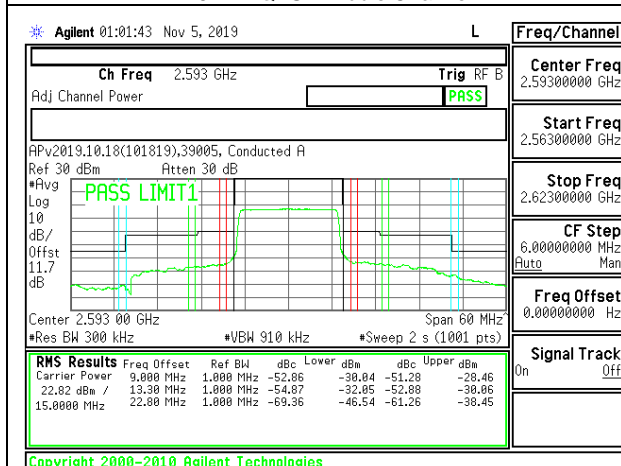

LTE B41 15MHz 16QAM Low Channel RB75-0

LTE B41 15MHz QPSK Middle Channel RB1-0

LTE B41 15MHz 16QAM Middle Channel RB1-0

LTE B41 15MHz QPSK Middle Channel RB1-74

LTE B41 15MHz 16QAM Middle Channel RB1-74

LTE B41 15MHz QPSK Middle Channel RB75-0