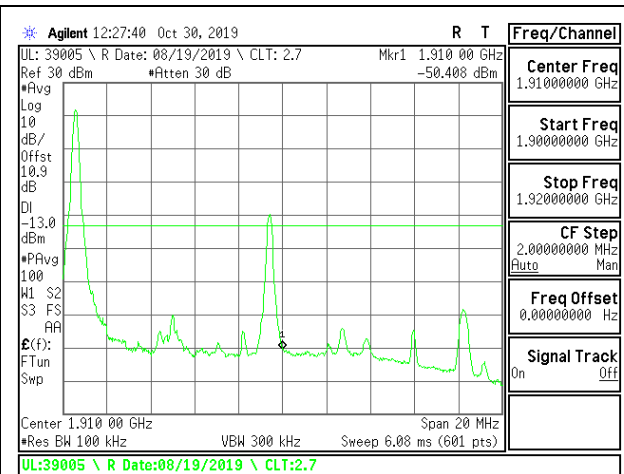

LTE B2 5MHz 16QAM Low Channel RB1-0

LTE B2 5MHz 16QAM High Channel RB1-0

LTE B2 5MHz 16QAM Low Channel RB1-24

LTE B2 5MHz 16QAM High Channel RB1-24

LTE B2 5MHz 16QAM Low Channel RB25-0

LTE B2 5MHz 16QAM High Channel RB25-0

LTE B2 10MHz QPSK Low Channel RB1-0

LTE B2 10MHz QPSK High Channel RB1-0

LTE B2 10MHz QPSK Low Channel RB1-49

LTE B2 10MHz QPSK High Channel RB1-49

LTE B2 10MHz QPSK Low Channel RB50-0

LTE B2 10MHz QPSK High Channel RB50-0

LTE B2 10MHz 16QAM Low Channel RB1-0

LTE B2 10MHz 16QAM High Channel RB1-0

LTE B2 10MHz 16QAM Low Channel RB1-49

LTE B2 10MHz 16QAM High Channel RB1-49

LTE B2 10MHz 16QAM Low Channel RB50-0

LTE B2 10MHz 16QAM High Channel RB50-0