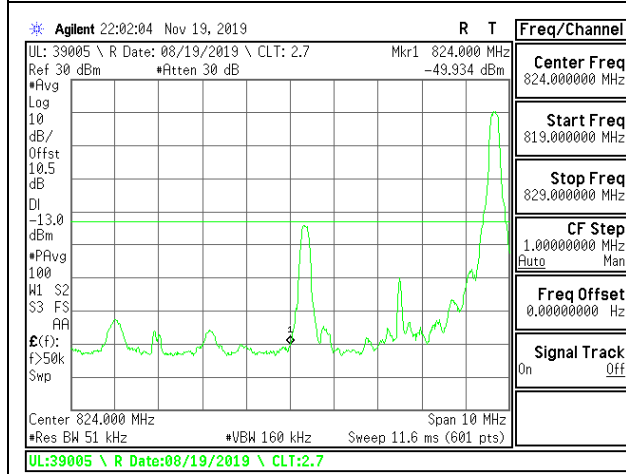

LTE B5 3MHz 16QAM Low Channel RB15-0

LTE B5 3MHz 16QAM High Channel RB15-0

LTE B5 5MHz QPSK Low Channel RB1-0

LTE B5 5MHz QPSK High Channel RB1-0

LTE B5 5MHz QPSK Low Channel RB1-24

LTE B5 5MHz QPSK High Channel RB1-24

LTE B5 5MHz QPSK Low Channel RB25-0

LTE B5 5MHz QPSK High Channel RB25-0

LTE B5 5MHz 16QAM Low Channel RB1-0

LTE B5 5MHz 16QAM High Channel RB1-0

LTE B5 5MHz 16QAM Low Channel RB1-24

LTE B5 5MHz 16QAM High Channel RB1-24