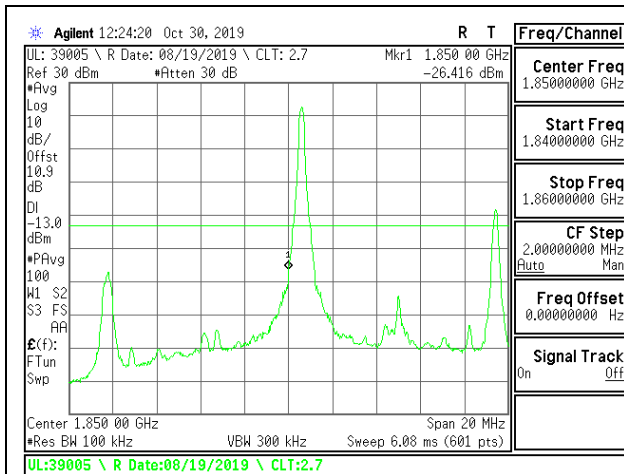

LTE B2 5MHz QPSK Low Channel RB1-0

LTE B2 5MHz QPSK High Channel RB1-0

LTE B2 5MHz QPSK Low Channel RB1-24

LTE B2 5MHz QPSK High Channel RB1-24

LTE B2 5MHz QPSK Low Channel RB25-0

LTE B2 5MHz QPSK High Channel RB25-0

LTE B2 5MHz 16QAM Low Channel RB1-0

LTE B2 5MHz 16QAM High Channel RB1-0

LTE B2 5MHz 16QAM Low Channel RB1-24

LTE B2 5MHz 16QAM High Channel RB1-24

LTE B2 5MHz 16QAM Low Channel RB25-0

LTE B2 5MHz 16QAM High Channel RB25-0

LTE B2 10MHz QPSK Low Channel RB1-0

LTE B2 10MHz QPSK High Channel RB1-0

LTE B2 10MHz QPSK Low Channel RB1-49

LTE B2 10MHz QPSK High Channel RB1-49

LTE B2 10MHz QPSK Low Channel RB50-0

LTE B2 10MHz QPSK High Channel RB50-0