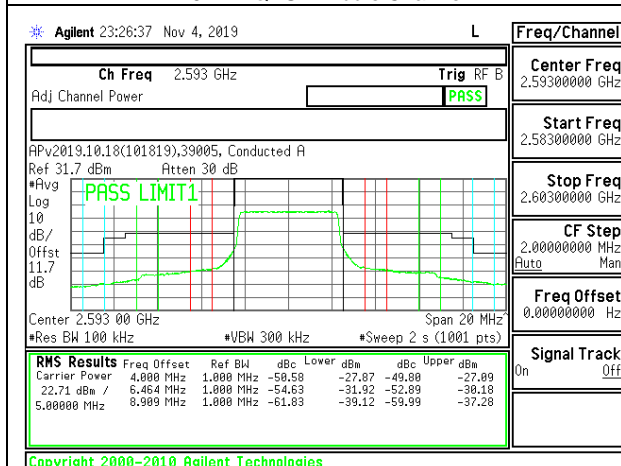

LTE B41 5MHz QPSK Middle Channel RB1-0

LTE B41 5MHz 16QAM Middle Channel RB1-0

LTE B41 5MHz QPSK Middle Channel RB1-24

LTE B41 5MHz 16QAM Middle Channel RB1-24

LTE B41 5MHz QPSK Middle Channel RB25-0

LTE B41 5MHz 16QAM Middle Channel RB25-0