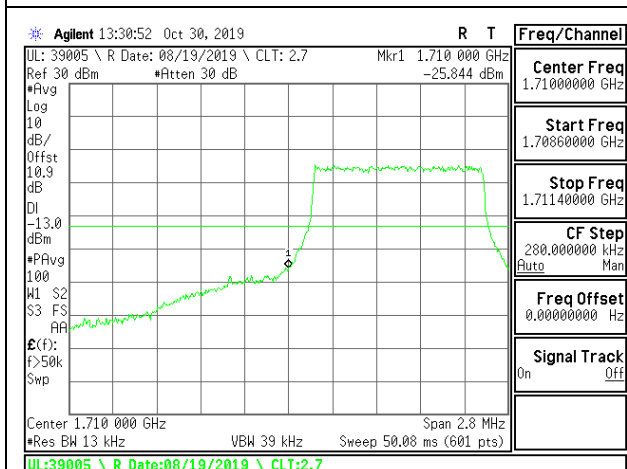

LTE B2 20MHz 16QAM Low Channel RB1-0

LTE B2 20MHz 16QAM High Channel RB1-0

LTE B2 20MHz 16QAM Low Channel RB1-99

LTE B2 20MHz 16QAM High Channel RB1-99

LTE B2 20MHz 16QAM Low Channel RB100-0

LTE B2 20MHz 16QAM High Channel RB100-0

8.2.7. LTE BAND 4 BANDEDGE

LTE B4 1.4MHz QPSK Low Channel RB1-0

LTE B4 1.4MHz QPSK High Channel RB1-0

LTE B4 1.4MHz QPSK Low Channel RB1-5

LTE B4 1.4MHz QPSK High Channel RB1-5

LTE B4 1.4MHz QPSK Low Channel RB6-0

LTE B4 1.4MHz QPSK High Channel RB6-0

LTE B4 1.4MHz 16QAM Low Channel RB1-0

LTE B4 1.4MHz 16QAM High Channel RB1-0

LTE B4 1.4MHz 16QAM Low Channel RB1-5

LTE B4 1.4MHz 16QAM High Channel RB1-5

LTE B4 1.4MHz 16QAM Low Channel RB6-0