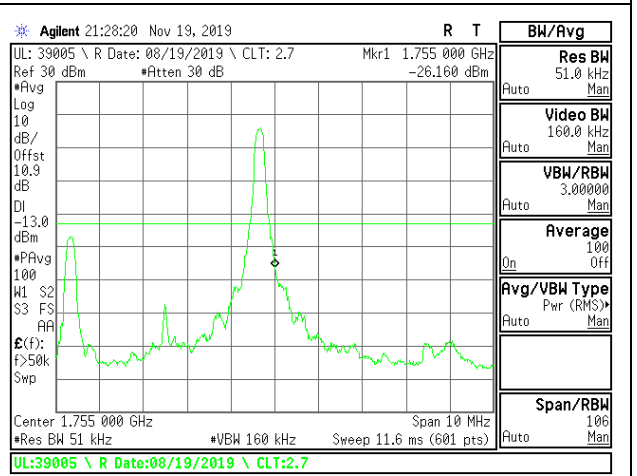

LTE B4 5MHz QPSK High Channel RB25-0

LTE B4 5MHz 16QAM Low Channel RB1-0

LTE B4 5MHz 16QAM High Channel RB1-0

LTE B4 5MHz 16QAM Low Channel RB1-24

LTE B4 5MHz 16QAM High Channel RB1-24

LTE B4 5MHz 16QAM Low Channel RB25-0

LTE B4 5MHz 16QAM High Channel RB25-0

LTE B4 10MHz QPSK Low Channel RB1-0

LTE B4 10MHz QPSK High Channel RB1-0

LTE B4 10MHz QPSK Low Channel RB1-49

LTE B4 10MHz QPSK High Channel RB1-49

LTE B4 10MHz QPSK Low Channel RB50-0