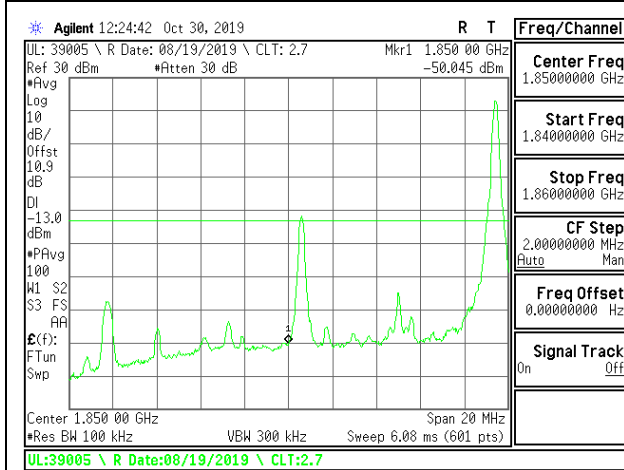

LTE B2 5MHz QPSK Low Channel RB1-0

LTE B2 5MHz QPSK High Channel RB1-0

LTE B2 5MHz QPSK Low Channel RB1-24

LTE B2 5MHz QPSK High Channel RB1-24

LTE B2 5MHz QPSK Low Channel RB25-0

LTE B2 5MHz QPSK High Channel RB25-0

LTE B2 5MHz 16QAM Low Channel RB1-0

LTE B2 5MHz 16QAM High Channel RB1-0

LTE B2 5MHz 16QAM Low Channel RB1-24

LTE B2 5MHz 16QAM High Channel RB1-24

LTE B2 5MHz 16QAM Low Channel RB25-0

LTE B2 5MHz 16QAM High Channel RB25-0

LTE B2 10MHz QPSK Low Channel RB1-0

LTE B2 10MHz QPSK High Channel RB1-0

LTE B2 10MHz QPSK Low Channel RB1-49

LTE B2 10MHz QPSK High Channel RB1-49

LTE B2 10MHz QPSK Low Channel RB50-0

LTE B2 10MHz QPSK High Channel RB50-0

LTE B2 10MHz 16QAM Low Channel RB1-0

LTE B2 10MHz 16QAM High Channel RB1-0

LTE B2 10MHz 16QAM Low Channel RB1-49

LTE B2 10MHz 16QAM High Channel RB1-49

LTE B2 10MHz 16QAM Low Channel RB50-0

LTE B2 10MHz 16QAM High Channel RB50-0