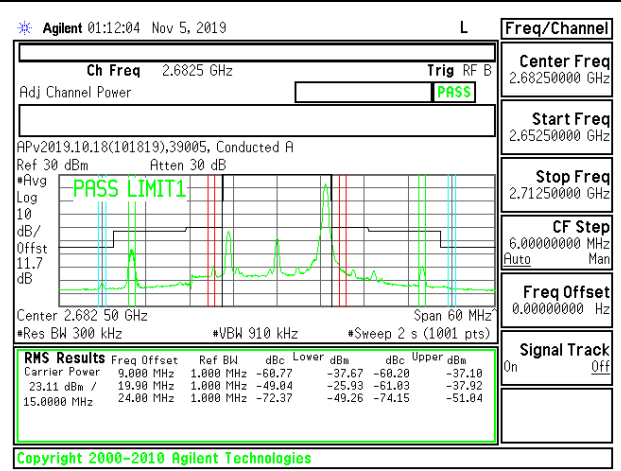

LTE B41 15MHz 16QAM Middle Channel RB75-0

LTE B41 15MHz QPSK High Channel RB1-0

LTE B41 15MHz 16QAM High Channel RB1-0

LTE B41 15MHz QPSK High Channel RB1-74

LTE B41 15MHz 16QAM High Channel RB1-74

LTE B41 15MHz QPSK High Channel RB75-0