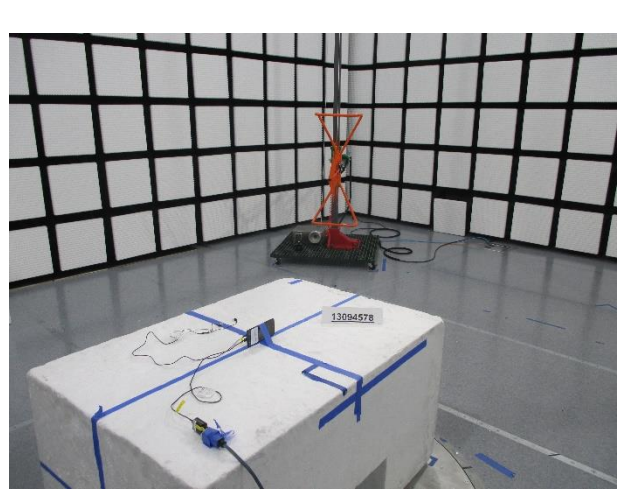

11. SETUP PHOTOS

ANTENNA PORT AND AC LINE CONDUCTED SETUP

RADIATED RF MEASUREMENT SETUP

BELOW 30MHz (FRONT)

BELOW 30MHz (BACK)

BELOW 1GHz (FRONT)

BELOW 1GHz (BACK)

ABOVE 1GHz (FRONT)