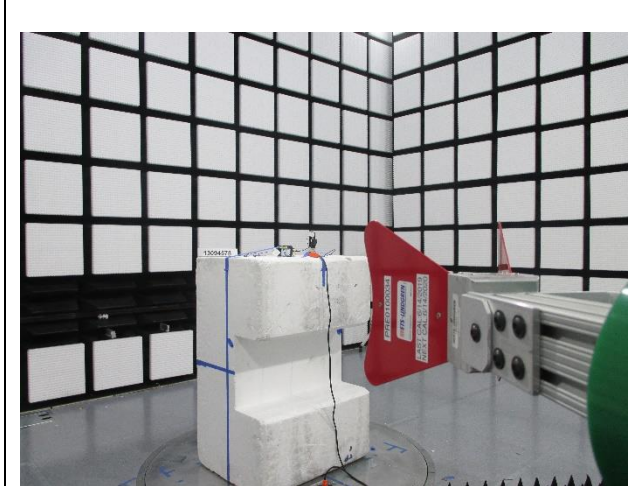

11. SETUP PHOTOS

ANTENNA PORT AND AC LINE CONDUCTED SETUP

RADIATED RF MEASUREMENT SETUP

BELOW 30MHz (FRONT)

BELOW 30MHz (BACK)

BELOW 1GHz (FRONT)

BELOW 1GHz (BACK)

ABOVE 1GHz (FRONT)