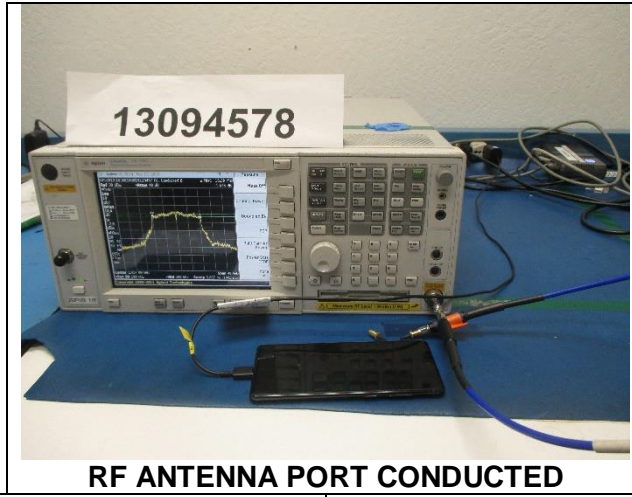

11. SETUP PHOTOS

ANTENNA PORT AND AC LINE CONDUCTED SETUP

RADIATED RF MEASUREMENT SETUP

BELOW 30MHz (FRONT)

BELOW 30MHz (BACK)

BELOW 1GHz (FRONT)

BELOW 1GHz (BACK)

ABOVE 1GHz (FRONT)