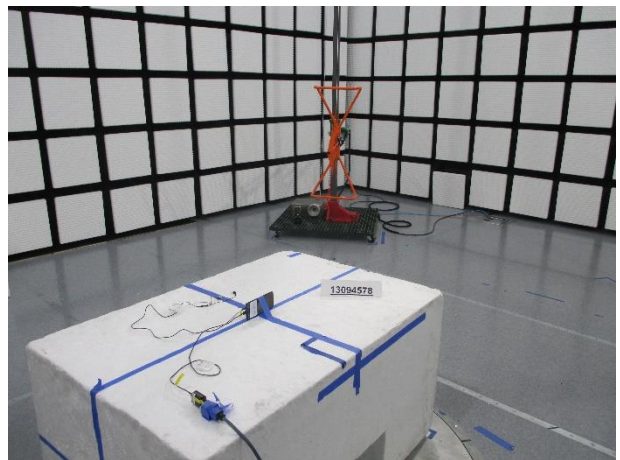

11. SETUP PHOTOS

ANTENNA PORT AND AC LINE CONDUCTED SETUP

RADIATED RF MEASUREMENT SETUP

BELOW 30MHz (FRONT)

BELOW 30MHz (BACK)

BELOW 1GHz (FRONT)

BELOW 1GHz (BACK)

ABOVE 1GHz (FRONT)