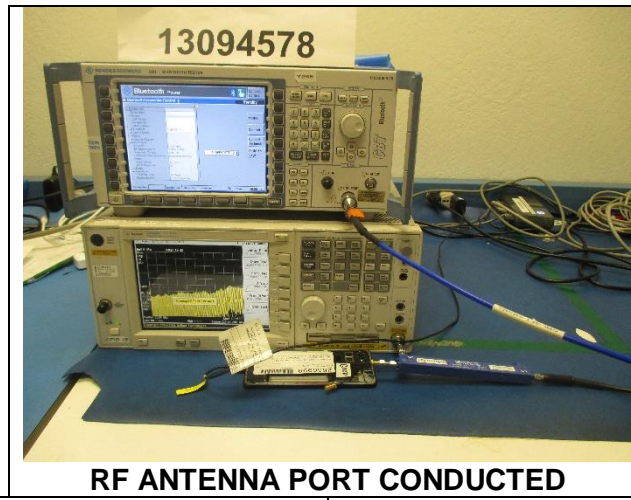

11. SETUP PHOTOS

ANTENNA PORT AND AC LINE CONDUCTED SETUP

RADIATED RF MEASUREMENT SETUP

BELOW 30MHz (FRONT)

BELOW 30MHz (BACK)

BELOW 1GHz (FRONT)

BELOW 1GHz (BACK)

ABOVE 1GHz (FRONT)