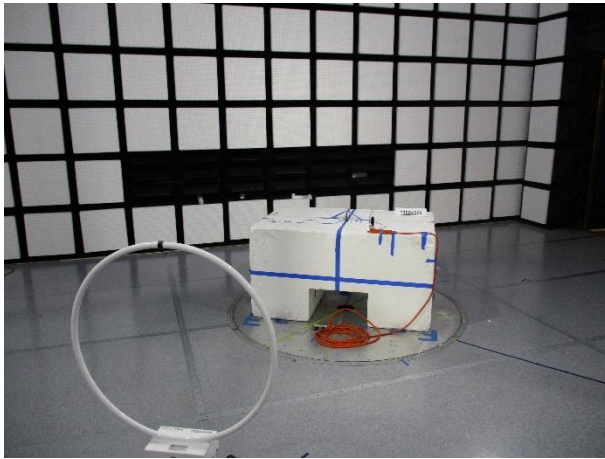

11. SETUP PHOTOS

ANTENNA PORT AND AC LINE CONDUCTED SETUP

RADIATED RF MEASUREMENT SETUP

BELOW 30MHz (FRONT)

BELOW 30MHz (BACK)

BELOW 1GHz (FRONT)

BELOW 1GHz (BACK)

ABOVE 1GHz (FRONT)