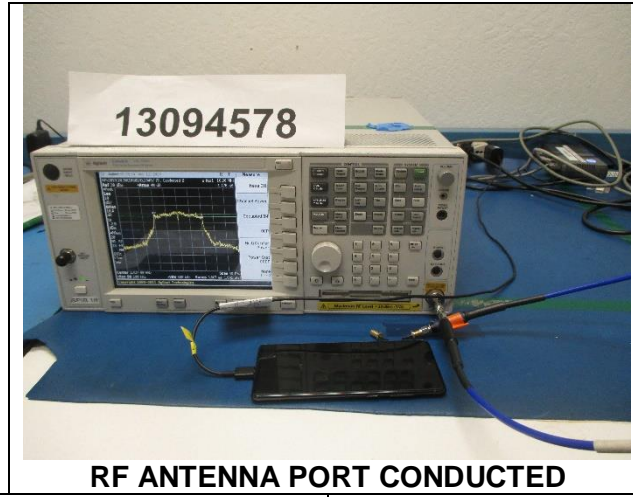

11. SETUP PHOTOS

ANTENNA PORT AND AC LINE CONDUCTED SETUP

RADIATED RF MEASUREMENT SETUP

BELOW 30MHz (FRONT)

BELOW 30MHz (BACK)

BELOW 1GHz (FRONT)

BELOW 1GHz (BACK)

ABOVE 1GHz (FRONT)