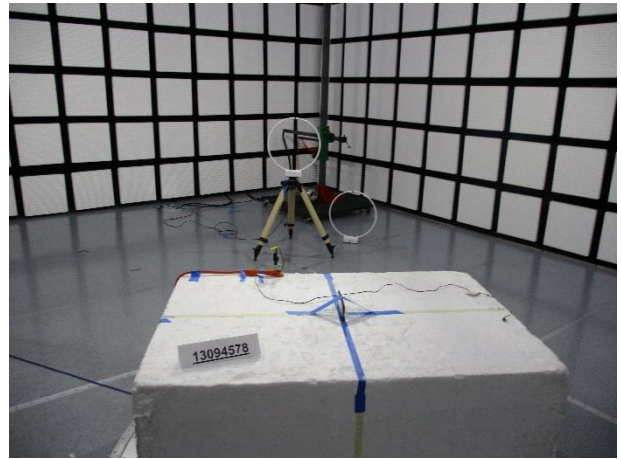

11. SETUP PHOTOS

ANTENNA PORT AND AC LINE CONDUCTED SETUP

RADIATED RF MEASUREMENT SETUP

BELOW 30MHz (FRONT)

BELOW 30MHz (BACK)

BELOW 1GHz (FRONT)

BELOW 1GHz (BACK)

ABOVE 1GHz (FRONT)