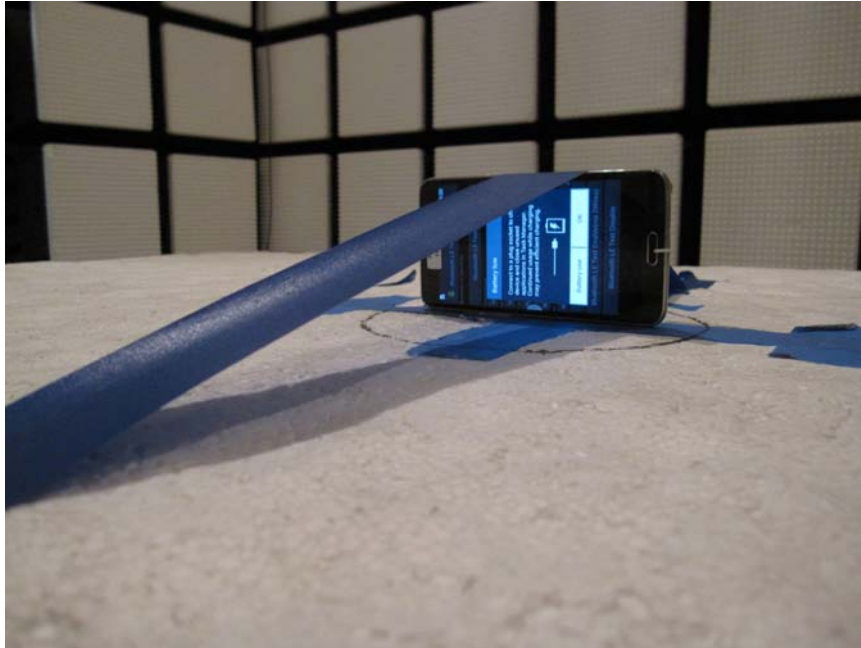

9. SETUP PHOTOS

ANTENNA PORT

RADIATED RF MEASUREMENT SETUP (BELOW 1 GHz)

RADIATED FRONT PHOTO (BELOW 1 GHz)

RADIATED BACK PHOTO (BELOW 1 GHz)

RADIATED RF MEASUREMENT SETUP (ABOVE 1 GHz)

RADIATED RF MEASUREMENT SETUP FOR PORTABLE CONFIGURATION

X-AXIS BACK PHOTO

Y-AXIS FRONT PHOTO

Y-AXIS BACK PHOTO

Z-AXIS FRONT PHOTO

POWERLINE CONDUCTED EMISSIONS MEASUREMENT SETUP

END OF REPORT