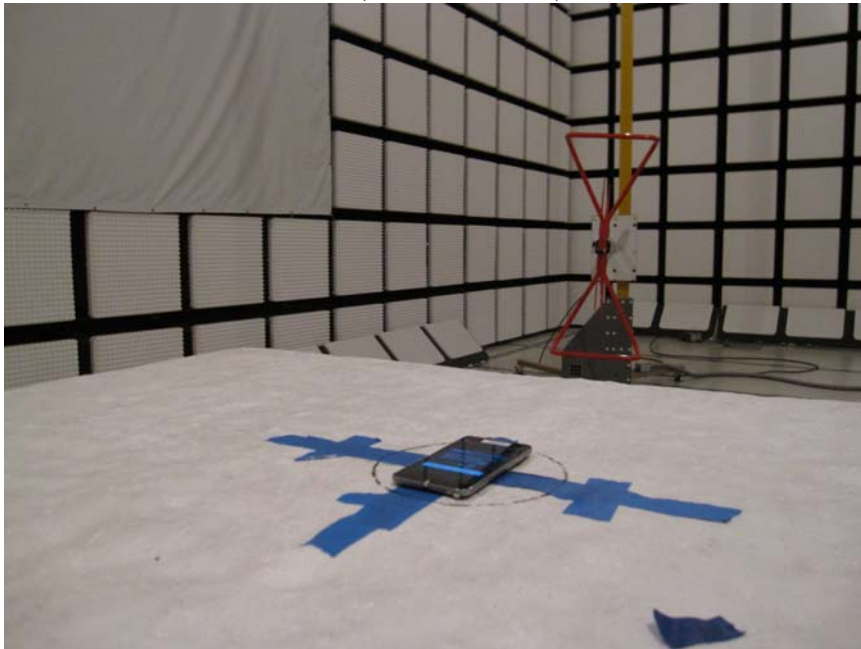

9. SETUP PHOTOS

ANTENNA PORT

RADIATED RF MEASUREMENT SETUP (BELOW 1 GHz)

RADIATED FRONT PHOTO (BELOW 1 GHz)

RADIATED BACK PHOTO (BELOW 1 GHz)

RADIATED RF MEASUREMENT SETUP (ABOVE 1 GHz)

RADIATED RF MEASUREMENT SETUP FOR PORTABLE CONFIGURATION

X-AXIS BACK PHOTO

Y-AXIS FRONT PHOTO

Y-AXIS BACK PHOTO

Z-AXIS FRONT PHOTO

POWERLINE CONDUCTED EMISSIONS MEASUREMENT SETUP

END OF REPORT