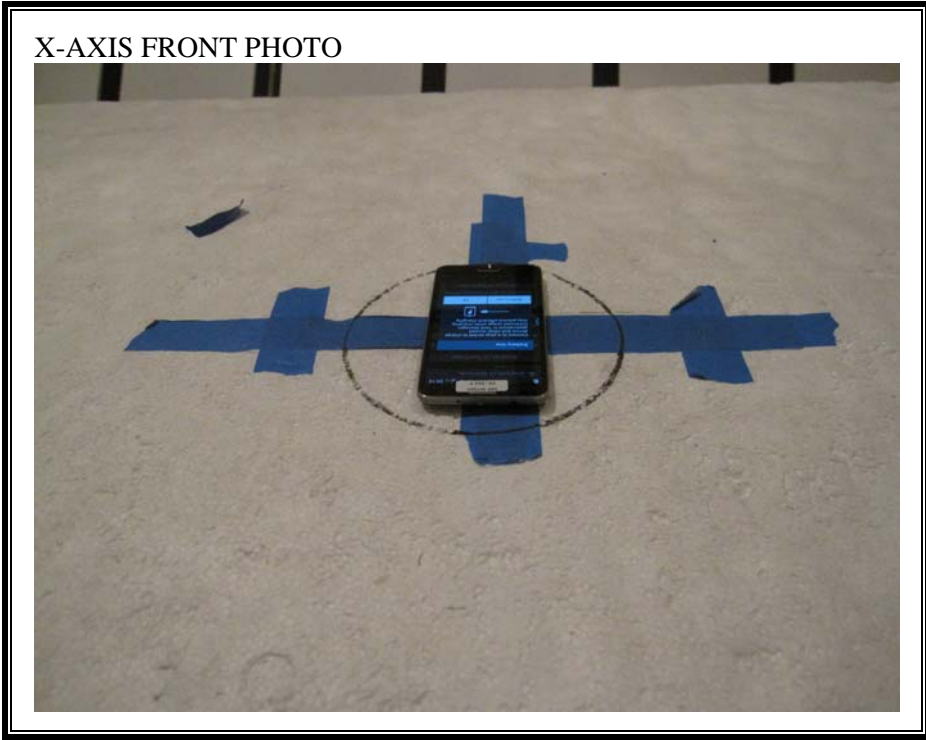

9. SETUP PHOTOS

ANTENNA PORT

RADIATED RF MEASUREMENT SETUP (BELOW 1 GHz)

RADIATED FRONT PHOTO (BELOW 1 GHz)

RADIATED BACK PHOTO (BELOW 1 GHz)

RADIATED RF MEASUREMENT SETUP (ABOVE 1 GHz)

RADIATED RF MEASUREMENT SETUP FOR PORTABLE CONFIGURATION

X-AXIS BACK PHOTO

Y-AXIS FRONT PHOTO

Y-AXIS BACK PHOTO

Z-AXIS FRONT PHOTO

POWERLINE CONDUCTED EMISSIONS MEASUREMENT SETUP

END OF REPORT