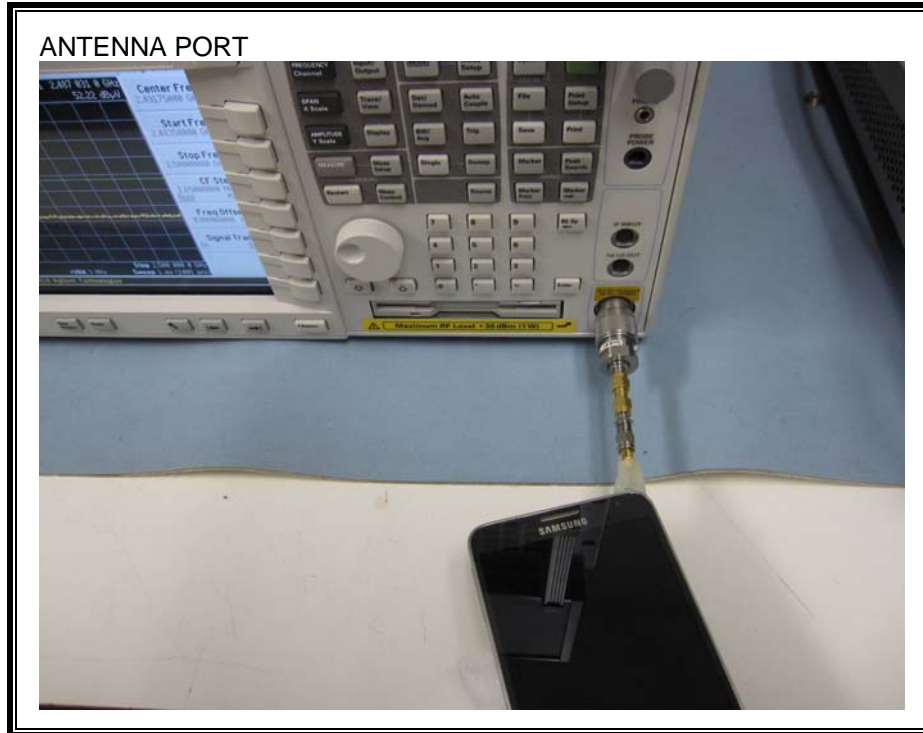

9. SETUP PHOTOS

ANTENNA PORT

RADIATED RF MEASUREMENT SETUP (BELOW 1 GHz)

RADIATED FRONT PHOTO (BELOW 1 GHz)

RADIATED BACK PHOTO (BELOW 1 GHz)

RADIATED RF MEASUREMENT SETUP (ABOVE 1 GHz)

RADIATED RF MEASUREMENT SETUP FOR PORTABLE CONFIGURATION

X-AXIS BACK PHOTO

Y-AXIS FRONT PHOTO

Y-AXIS BACK PHOTO

Z-AXIS FRONT PHOTO

POWERLINE CONDUCTED EMISSIONS MEASUREMENT SETUP

END OF REPORT