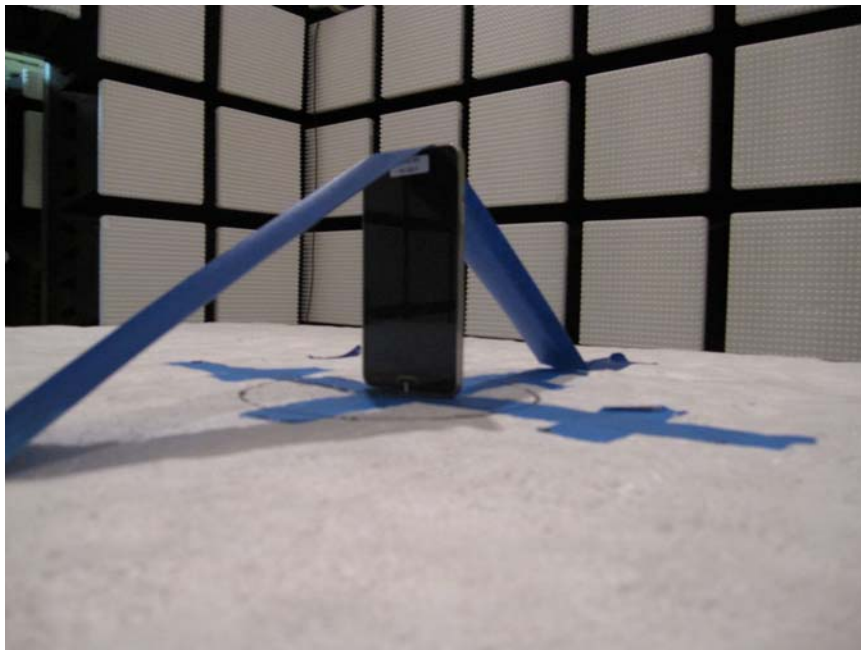

9. SETUP PHOTOS

ANTENNA PORT

RADIATED RF MEASUREMENT SETUP (BELOW 1 GHz)

RADIATED FRONT PHOTO (BELOW 1 GHz)

RADIATED BACK PHOTO (BELOW 1 GHz)

RADIATED RF MEASUREMENT SETUP (ABOVE 1 GHz)

RADIATED RF MEASUREMENT SETUP FOR PORTABLE CONFIGURATION

X-AXIS BACK PHOTO

Y-AXIS FRONT PHOTO

Y-AXIS BACK PHOTO

Z-AXIS FRONT PHOTO

POWERLINE CONDUCTED EMISSIONS MEASUREMENT SETUP

END OF REPORT