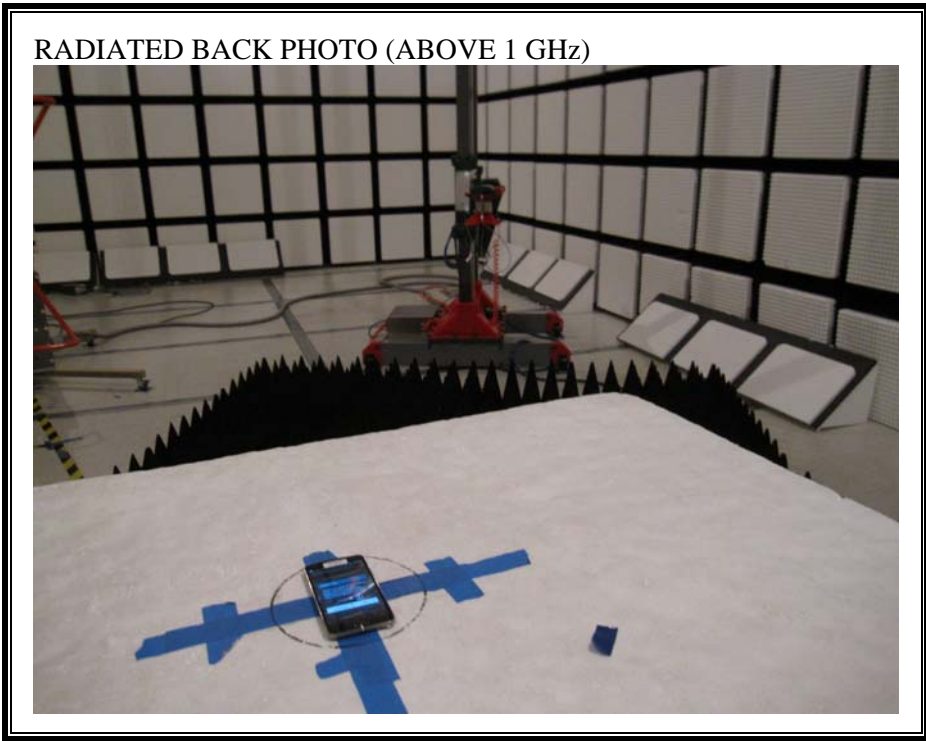

9. SETUP PHOTOS

ANTENNA PORT

RADIATED RF MEASUREMENT SETUP (BELOW 1 GHz)

RADIATED FRONT PHOTO (BELOW 1 GHz)

RADIATED BACK PHOTO (BELOW 1 GHz)

RADIATED RF MEASUREMENT SETUP (ABOVE 1 GHz)

RADIATED RF MEASUREMENT SETUP FOR PORTABLE CONFIGURATION

X-AXIS BACK PHOTO

Y-AXIS FRONT PHOTO

Y-AXIS BACK PHOTO

Z-AXIS FRONT PHOTO

POWERLINE CONDUCTED EMISSIONS MEASUREMENT SETUP

END OF REPORT