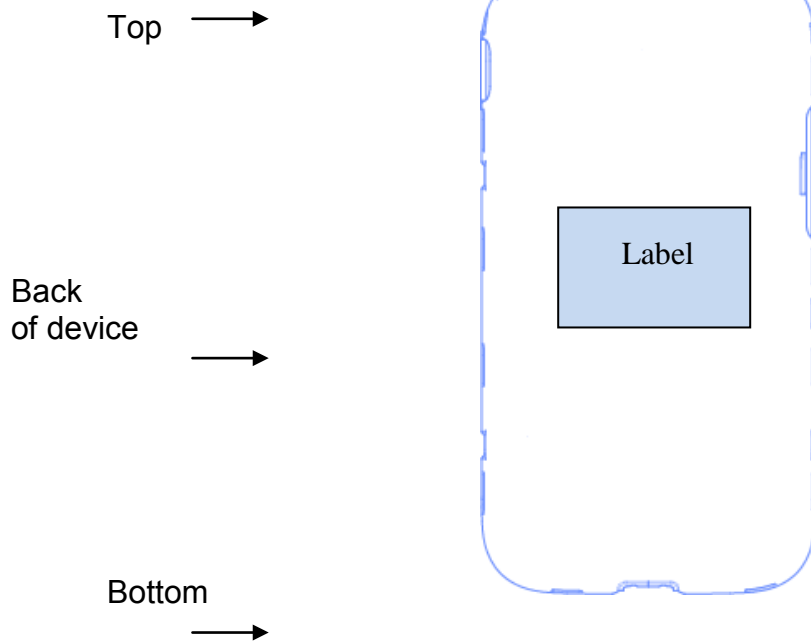

Label and Location

Model: SM-N7505
FCC ID: A3LSMN7505

Label:

Location:

Label is placed inside of the battery compartment.