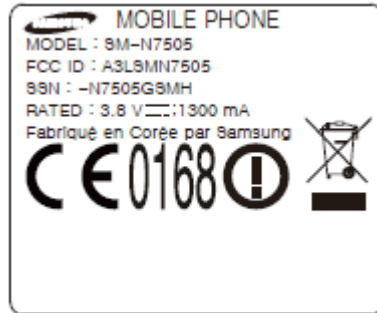

Label and Location

Model: SM-N7505
FCC ID: A3LSMN7505

Label:

Location:

Label is placed inside of the battery compartment.