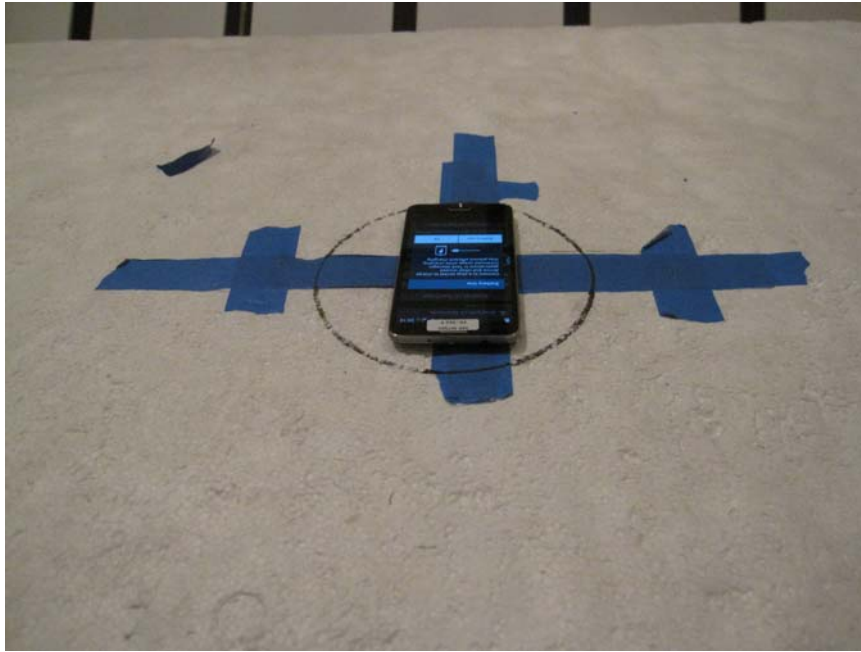

### ANTENNA PORT CONDUCTED RF MEASUREMENT SETUP

**RADIATED RF MEASUREMENT SETUP (BELOW 1 GHz)**

RADIATED FRONT PHOTO (BELOW 1 GHz)

RADIATED BACK PHOTO (BELOW 1 GHz)

**RADIATED RF MEASUREMENT SETUP (ABOVE 1 GHz)**

**RADIATED RF MEASUREMENT SETUP FOR PORTABLE CONFIGURATION**

X-AXIS FRONT PHOTO

X-AXIS BACK PHOTO

Y-AXIS FRONT PHOTO

Y-AXIS BACK PHOTO

Z-AXIS FRONT PHOTO

Z-AXIS BACK PHOTO

**POWERLINE CONDUCTED EMISSIONS MEASUREMENT SETUP**