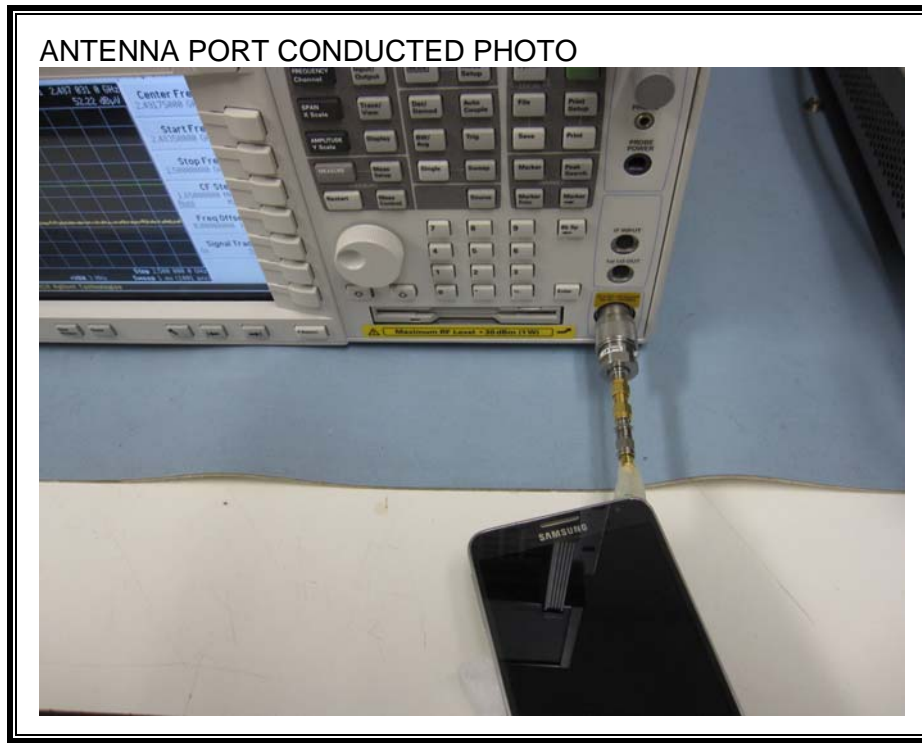

### ANTENNA PORT CONDUCTED RF MEASUREMENT SETUP

**RADIATED RF MEASUREMENT SETUP (BELOW 1 GHz)**

RADIATED FRONT PHOTO (BELOW 1 GHz)

RADIATED BACK PHOTO (BELOW 1 GHz)

**RADIATED RF MEASUREMENT SETUP (ABOVE 1 GHz)**

**RADIATED RF MEASUREMENT SETUP FOR PORTABLE CONFIGURATION**

X-AXIS FRONT PHOTO

X-AXIS BACK PHOTO

Y-AXIS FRONT PHOTO

Y-AXIS BACK PHOTO

Z-AXIS FRONT PHOTO

Z-AXIS BACK PHOTO

**POWERLINE CONDUCTED EMISSIONS MEASUREMENT SETUP**