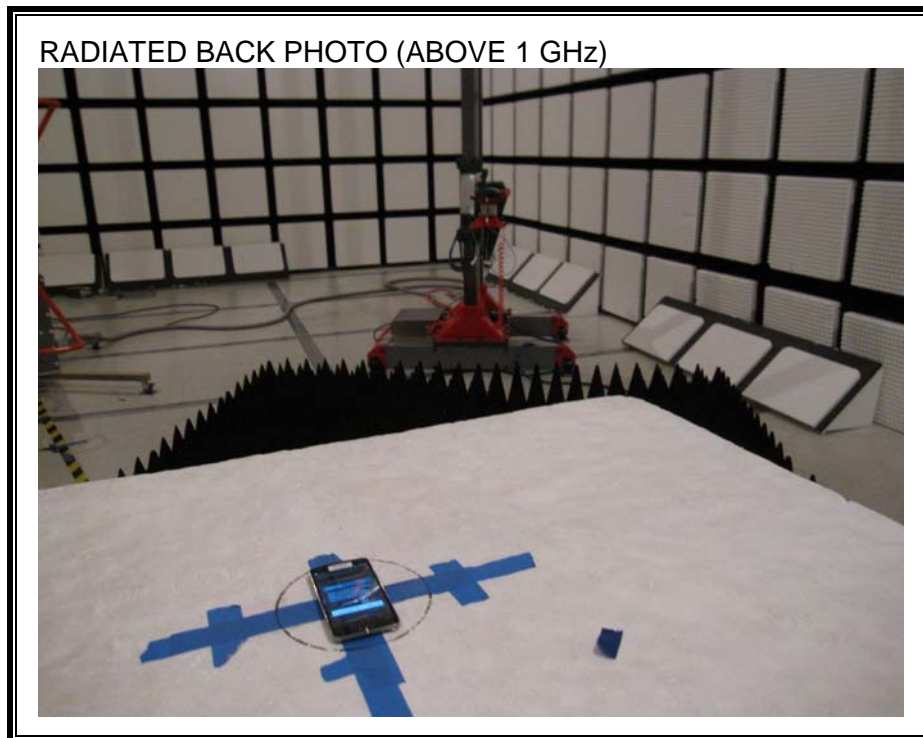

### ANTENNA PORT CONDUCTED RF MEASUREMENT SETUP

**RADIATED RF MEASUREMENT SETUP (BELOW 1 GHz)**

RADIATED FRONT PHOTO (BELOW 1 GHz)

RADIATED BACK PHOTO (BELOW 1 GHz)

**RADIATED RF MEASUREMENT SETUP (ABOVE 1 GHz)**

**RADIATED RF MEASUREMENT SETUP FOR PORTABLE CONFIGURATION**

X-AXIS FRONT PHOTO

X-AXIS BACK PHOTO

Y-AXIS FRONT PHOTO

Y-AXIS BACK PHOTO

Z-AXIS FRONT PHOTO

Z-AXIS BACK PHOTO

**POWERLINE CONDUCTED EMISSIONS MEASUREMENT SETUP**