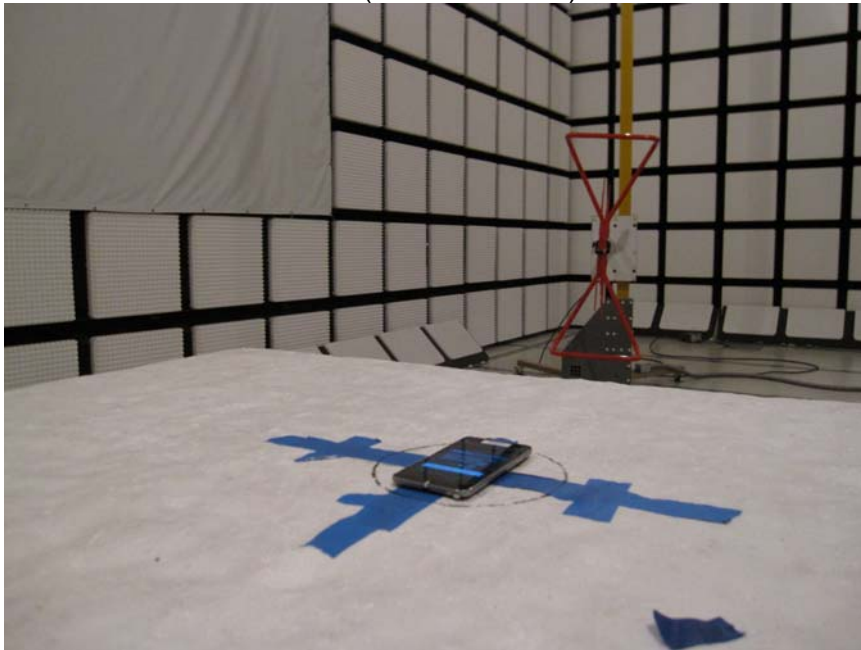

### ANTENNA PORT CONDUCTED RF MEASUREMENT SETUP

**RADIATED RF MEASUREMENT SETUP (BELOW 1 GHz)**

RADIATED FRONT PHOTO (BELOW 1 GHz)

RADIATED BACK PHOTO (BELOW 1 GHz)

**RADIATED RF MEASUREMENT SETUP (ABOVE 1 GHz)**

**RADIATED RF MEASUREMENT SETUP FOR PORTABLE CONFIGURATION**

X-AXIS FRONT PHOTO

X-AXIS BACK PHOTO

Y-AXIS FRONT PHOTO

Y-AXIS BACK PHOTO

Z-AXIS FRONT PHOTO

Z-AXIS BACK PHOTO

**POWERLINE CONDUCTED EMISSIONS MEASUREMENT SETUP**