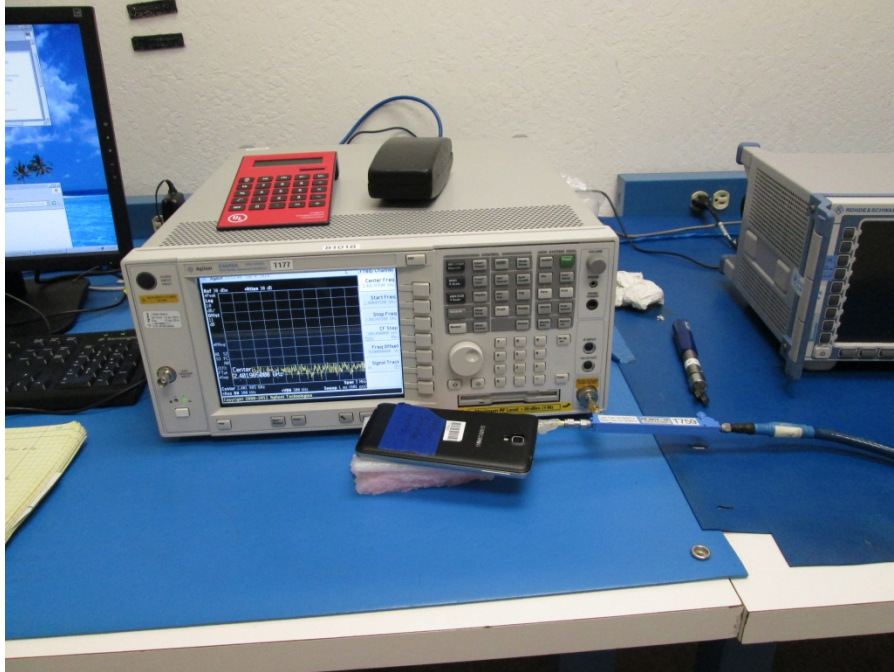

12. SETUP PHOTOS

ANTENNA PORT CONDUCTED RF MEASUREMENT SETUP

RADIATED RF MEASUREMENT SETUP FOR PORTABLE CONFIGURATION

ENVIRONMENTAL CHAMBER PHOTO

END OF REPORT