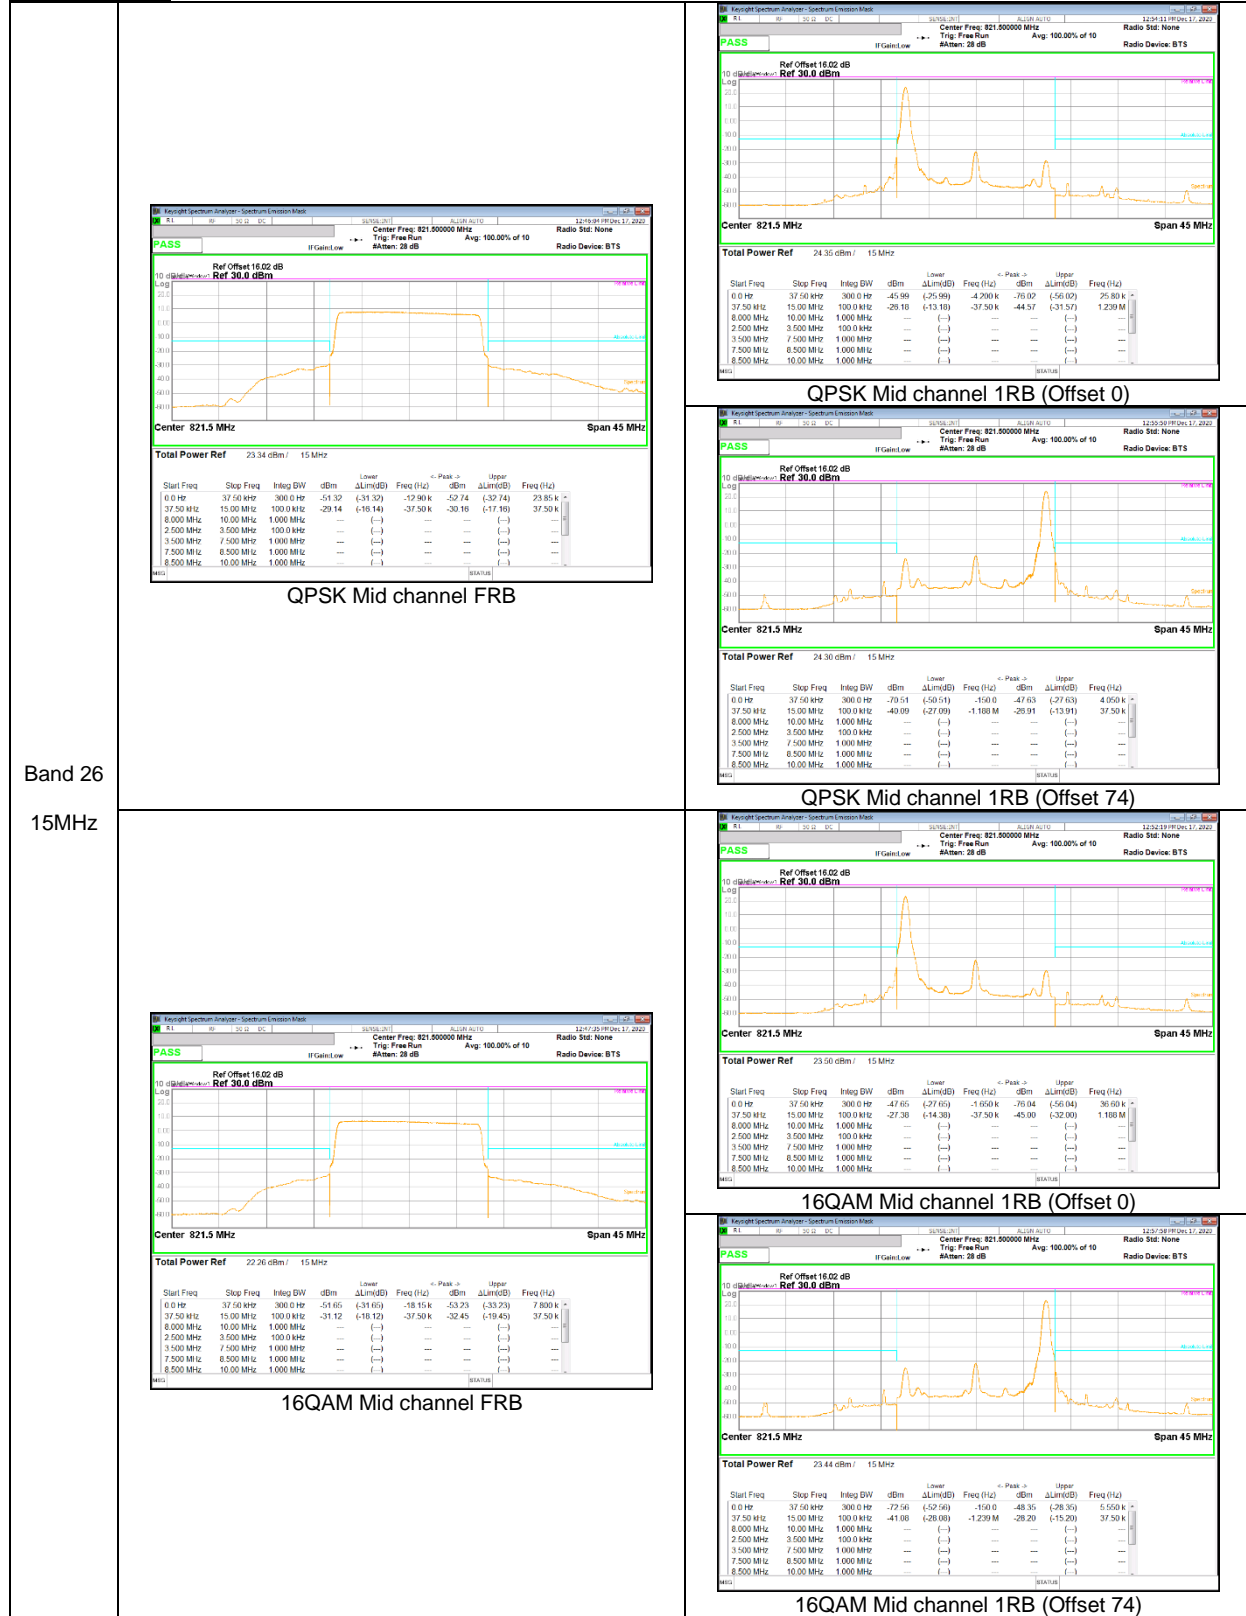

Band 26  
 3MHz

Band 26  
 1.4MHz

LTE Band 66

Band 66  
20MHz

Band 66  
 5MHz

Band 66  
 3MHz

Band 66  
 1.4MHz

### 9.2.2. EMISSION MASK RESULT

#### LTE Band 26

Band 26  
 10MHz

QPSK Mid channel FRB

QPSK Mid channel 1RB (Offset 0)

QPSK Mid channel 1RB (Offset 49)

16QAM Mid channel 1RB (Offset 0)

16QAM Mid channel FRB

16QAM Mid channel 1RB (Offset 49)