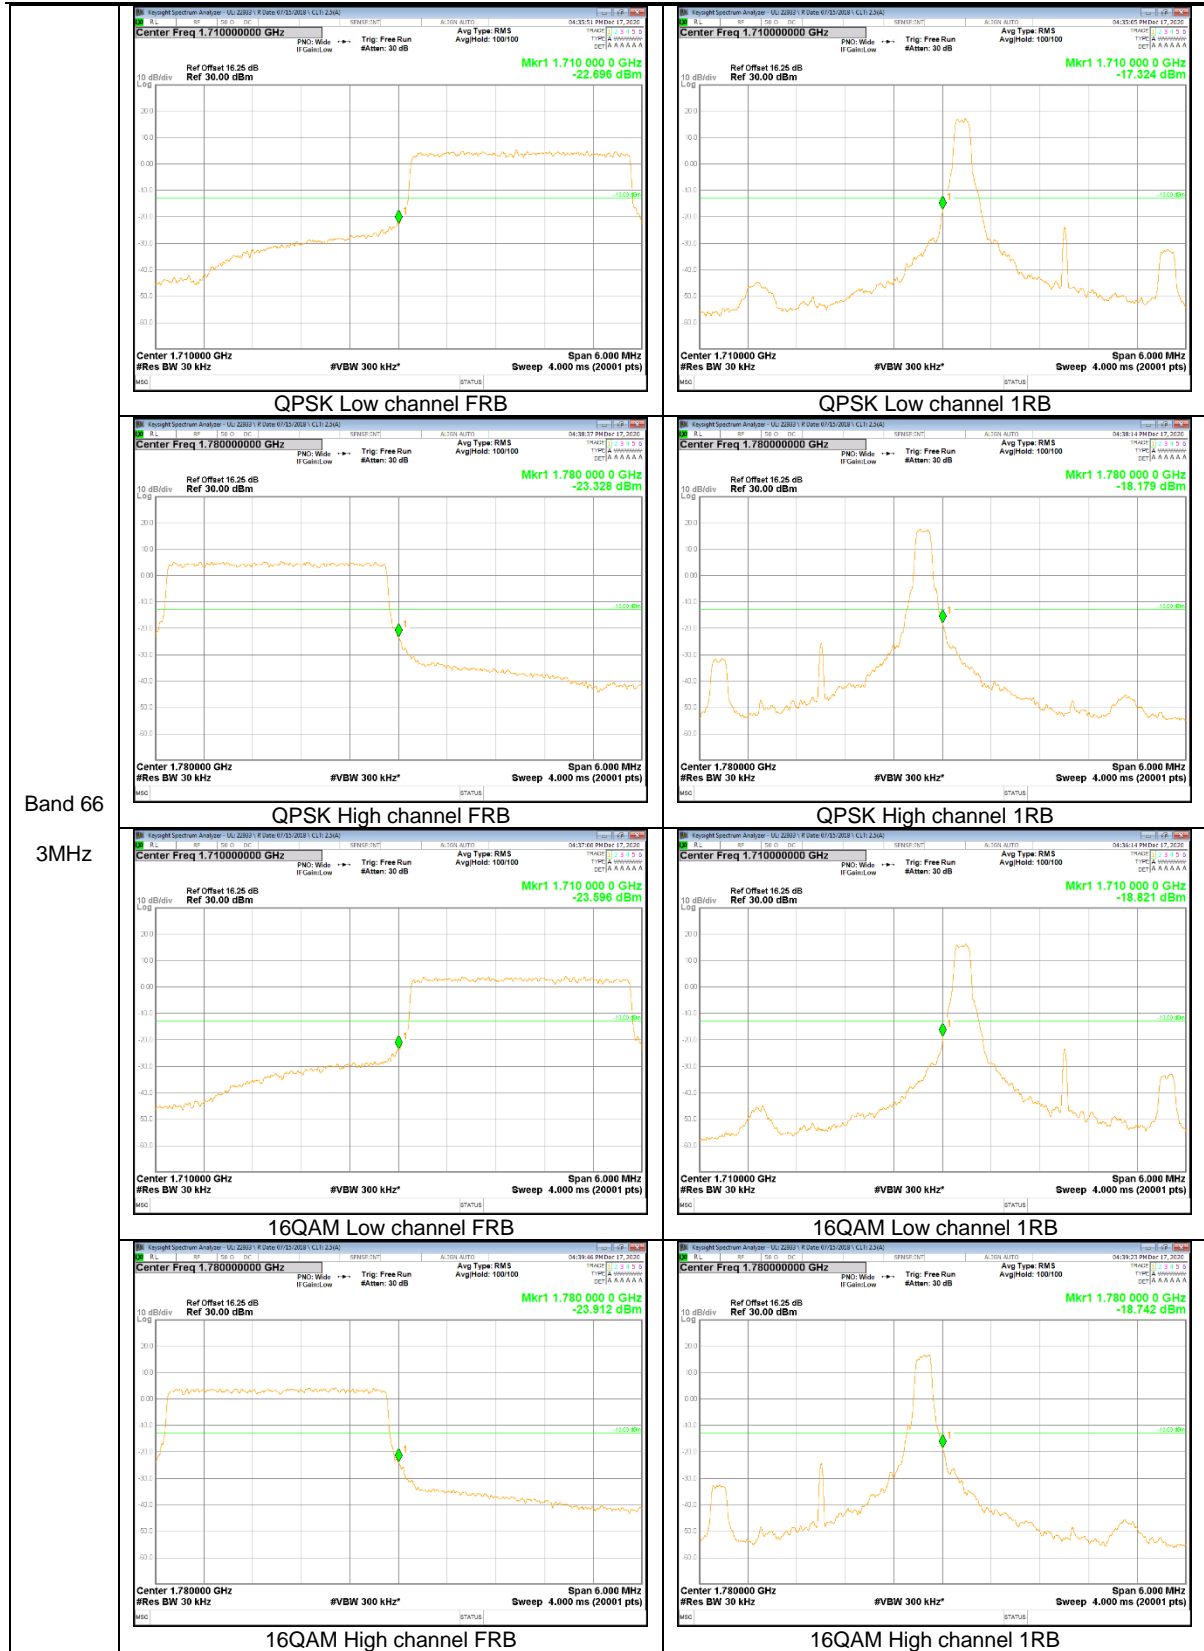

Band 26  
 3MHz

Band 26  
 1.4MHz

LTE Band 66

Band 66  
20MHz

Band 66  
 5MHz

Band 66  
 3MHz

Band 66  
 1.4MHz

### 9.2.2. EMISSION MASK RESULT

#### LTE Band 26

Band 26  
 10MHz

QPSK Mid channel FRB

QPSK Mid channel 1RB (Offset 0)

QPSK Mid channel 1RB (Offset 49)

16QAM Mid channel 1RB (Offset 0)

16QAM Mid channel FRB

16QAM Mid channel 1RB (Offset 49)