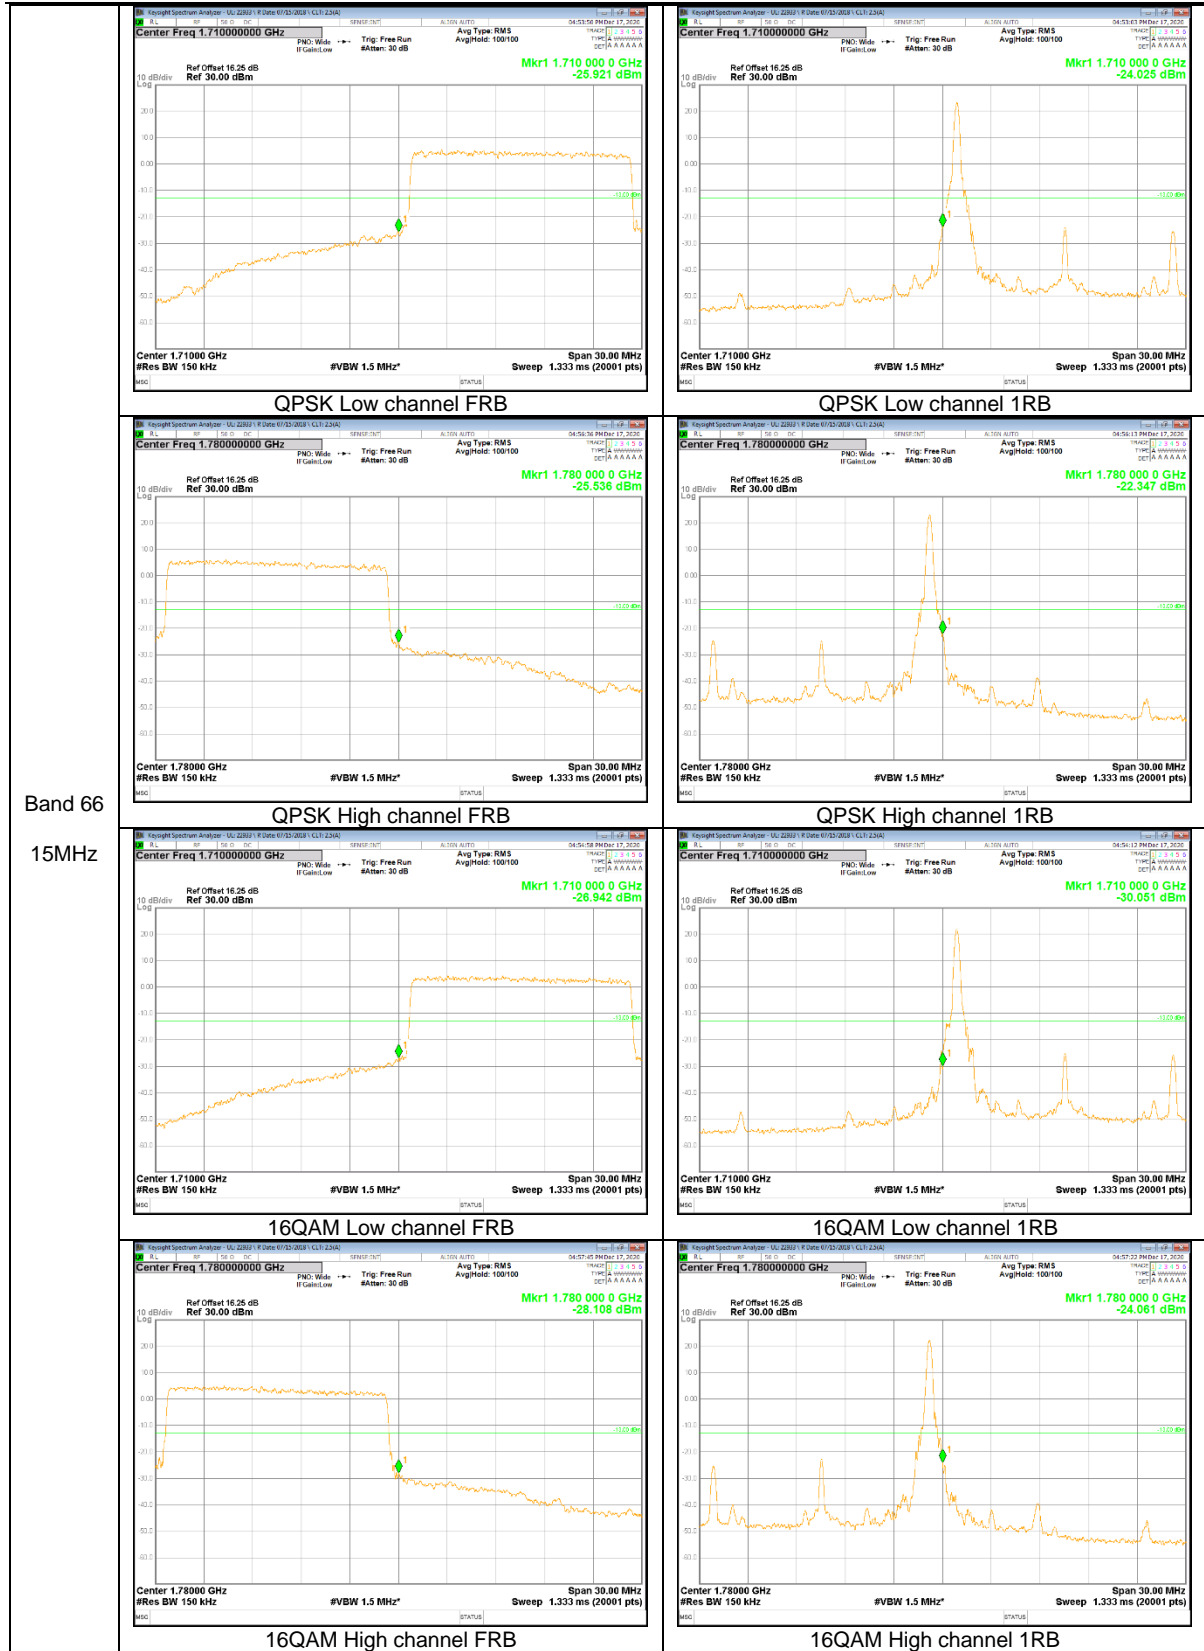

Band 26  
 3MHz

Band 26  
 1.4MHz

LTE Band 66

Band 66  
20MHz

Band 66  
 5MHz

Band 66  
 3MHz

Band 66  
 1.4MHz

### 9.2.2. EMISSION MASK RESULT

#### LTE Band 26

Band 26  
 10MHz

QPSK Mid channel FRB

QPSK Mid channel 1RB (Offset 0)

QPSK Mid channel 1RB (Offset 49)

16QAM Mid channel 1RB (Offset 0)

16QAM Mid channel FRB

16QAM Mid channel 1RB (Offset 49)