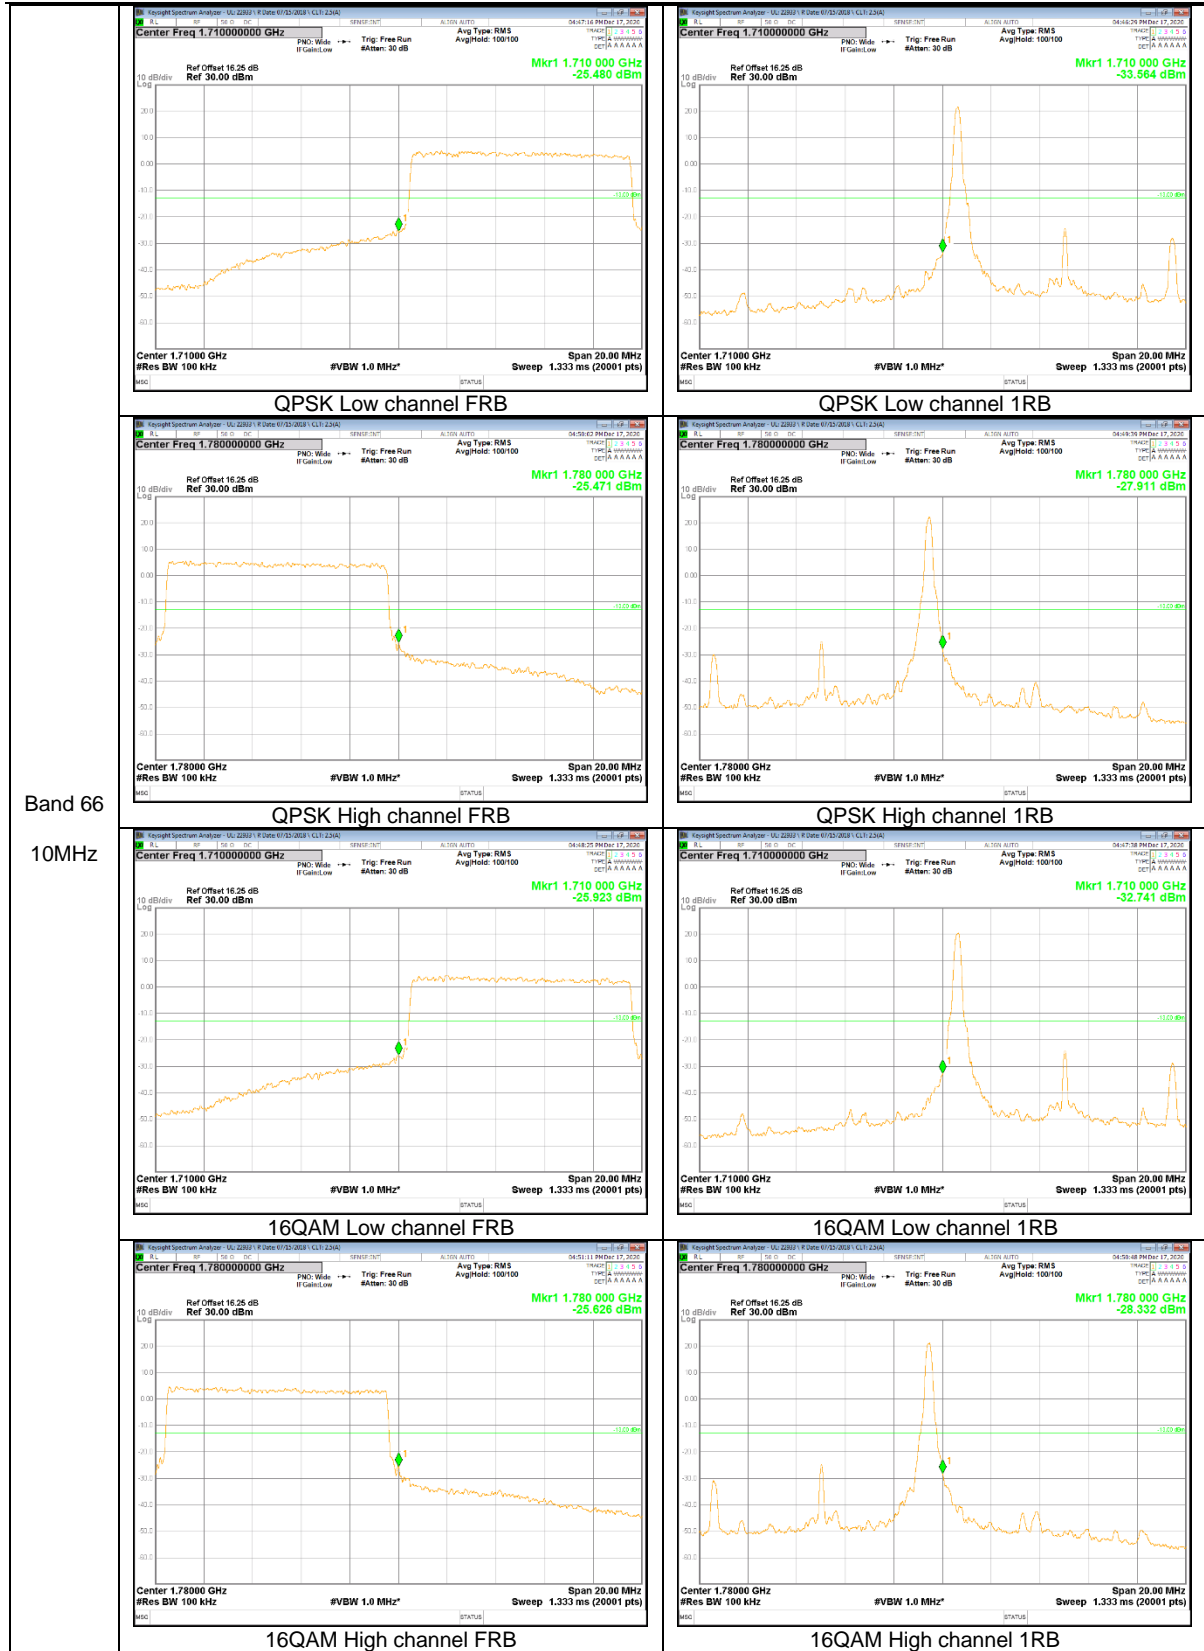

Band 26  
 3MHz

Band 26  
 1.4MHz

LTE Band 66

Band 66  
20MHz

Band 66  
 5MHz

Band 66  
 3MHz

Band 66  
 1.4MHz

### 9.2.2. EMISSION MASK RESULT

#### LTE Band 26

Band 26  
 10MHz

QPSK Mid channel FRB

QPSK Mid channel 1RB (Offset 0)

QPSK Mid channel 1RB (Offset 49)

16QAM Mid channel 1RB (Offset 0)

16QAM Mid channel FRB

16QAM Mid channel 1RB (Offset 49)