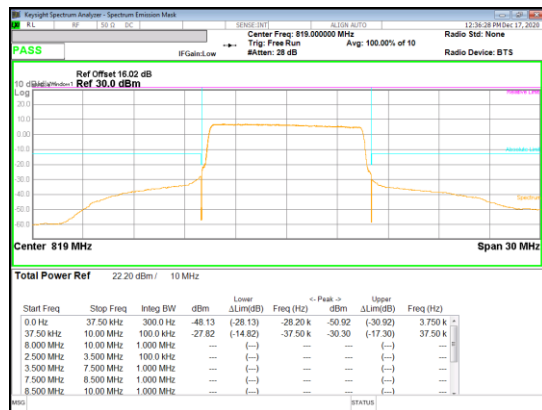

#### LTE Band 26

Band 26  
 10MHz

QPSK Mid channel FRB

QPSK Mid channel 1RB (Offset 0)

QPSK Mid channel 1RB (Offset 49)

16QAM Mid channel 1RB (Offset 0)

16QAM Mid channel FRB

16QAM Mid channel 1RB (Offset 49)