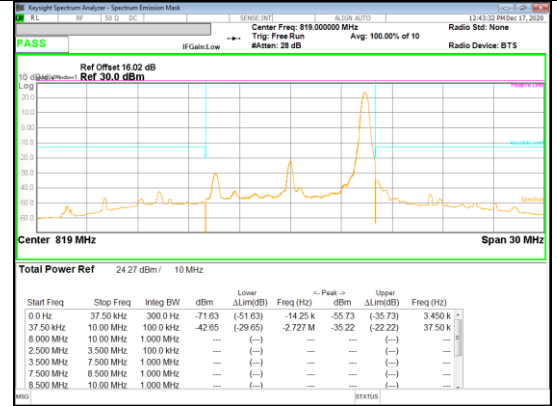

#### LTE Band 26

Band 26  
 10MHz

QPSK Mid channel FRB

QPSK Mid channel 1RB (Offset 0)

QPSK Mid channel 1RB (Offset 49)

16QAM Mid channel 1RB (Offset 0)

16QAM Mid channel FRB

16QAM Mid channel 1RB (Offset 49)