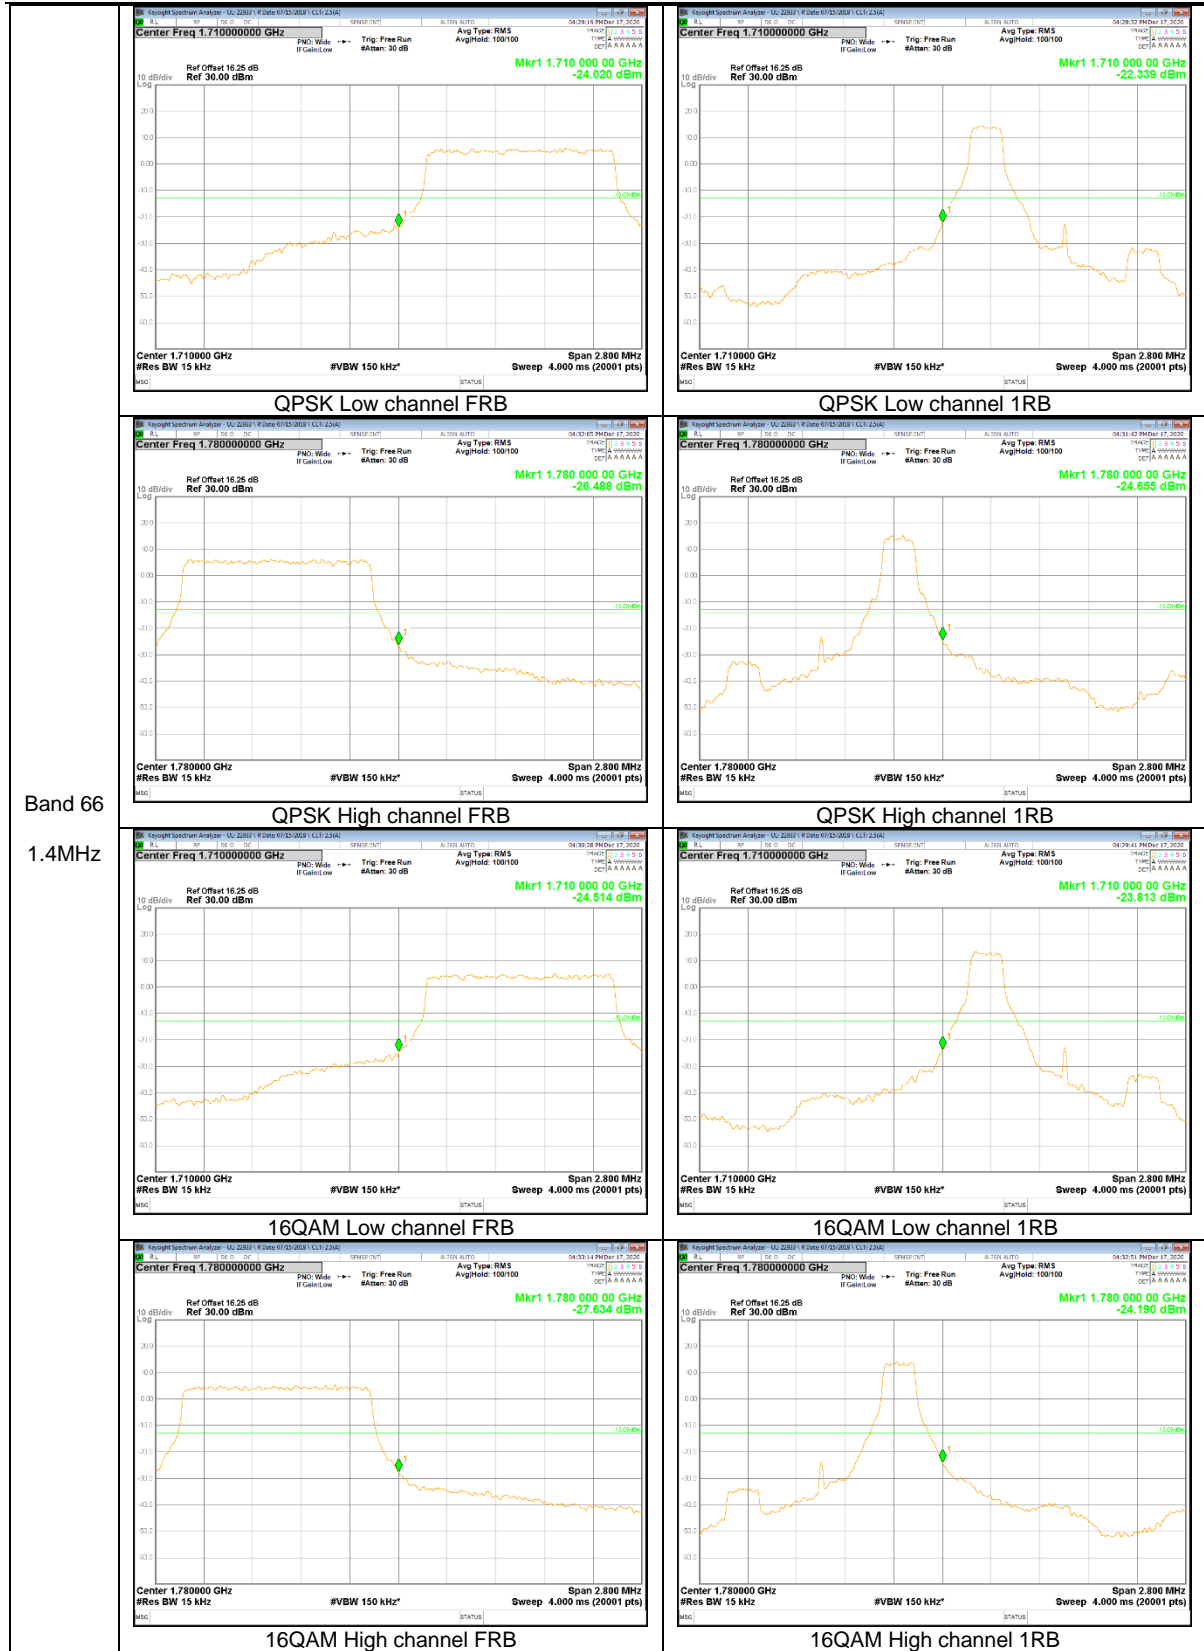

Band 26  
 3MHz

Band 26  
 1.4MHz

LTE Band 66

Band 66  
20MHz

Band 66  
 5MHz

Band 66  
 3MHz

Band 66  
 1.4MHz

### 9.2.2. EMISSION MASK RESULT

#### LTE Band 26

Band 26  
 10MHz

QPSK Mid channel FRB

QPSK Mid channel 1RB (Offset 0)

QPSK Mid channel 1RB (Offset 49)

16QAM Mid channel 1RB (Offset 0)

16QAM Mid channel FRB

16QAM Mid channel 1RB (Offset 49)