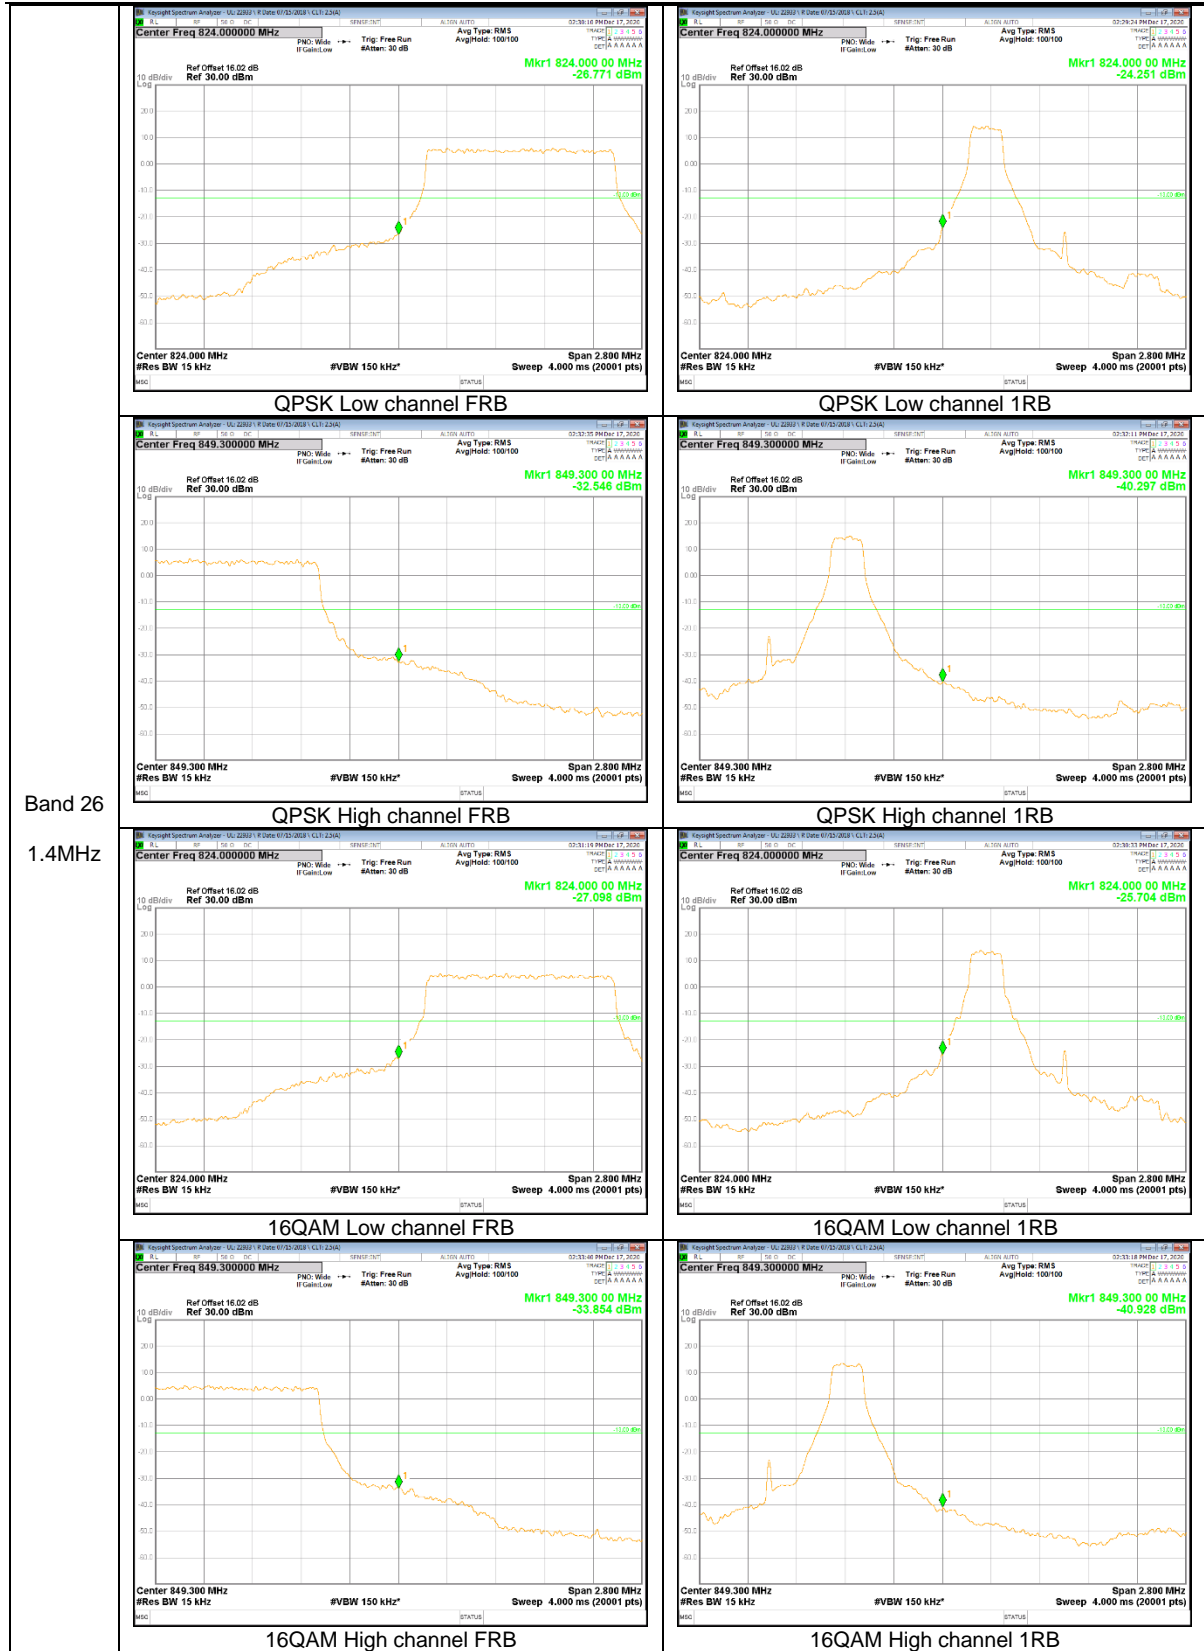

Band 26  
 3MHz

Band 26  
 1.4MHz

LTE Band 66

Band 66  
20MHz

Band 66  
 5MHz

Band 66  
 3MHz

Band 66  
 1.4MHz

### 9.2.2. EMISSION MASK RESULT

#### LTE Band 26

Band 26  
 10MHz

QPSK Mid channel FRB

QPSK Mid channel 1RB (Offset 0)

QPSK Mid channel 1RB (Offset 49)

16QAM Mid channel 1RB (Offset 0)

16QAM Mid channel FRB

16QAM Mid channel 1RB (Offset 49)