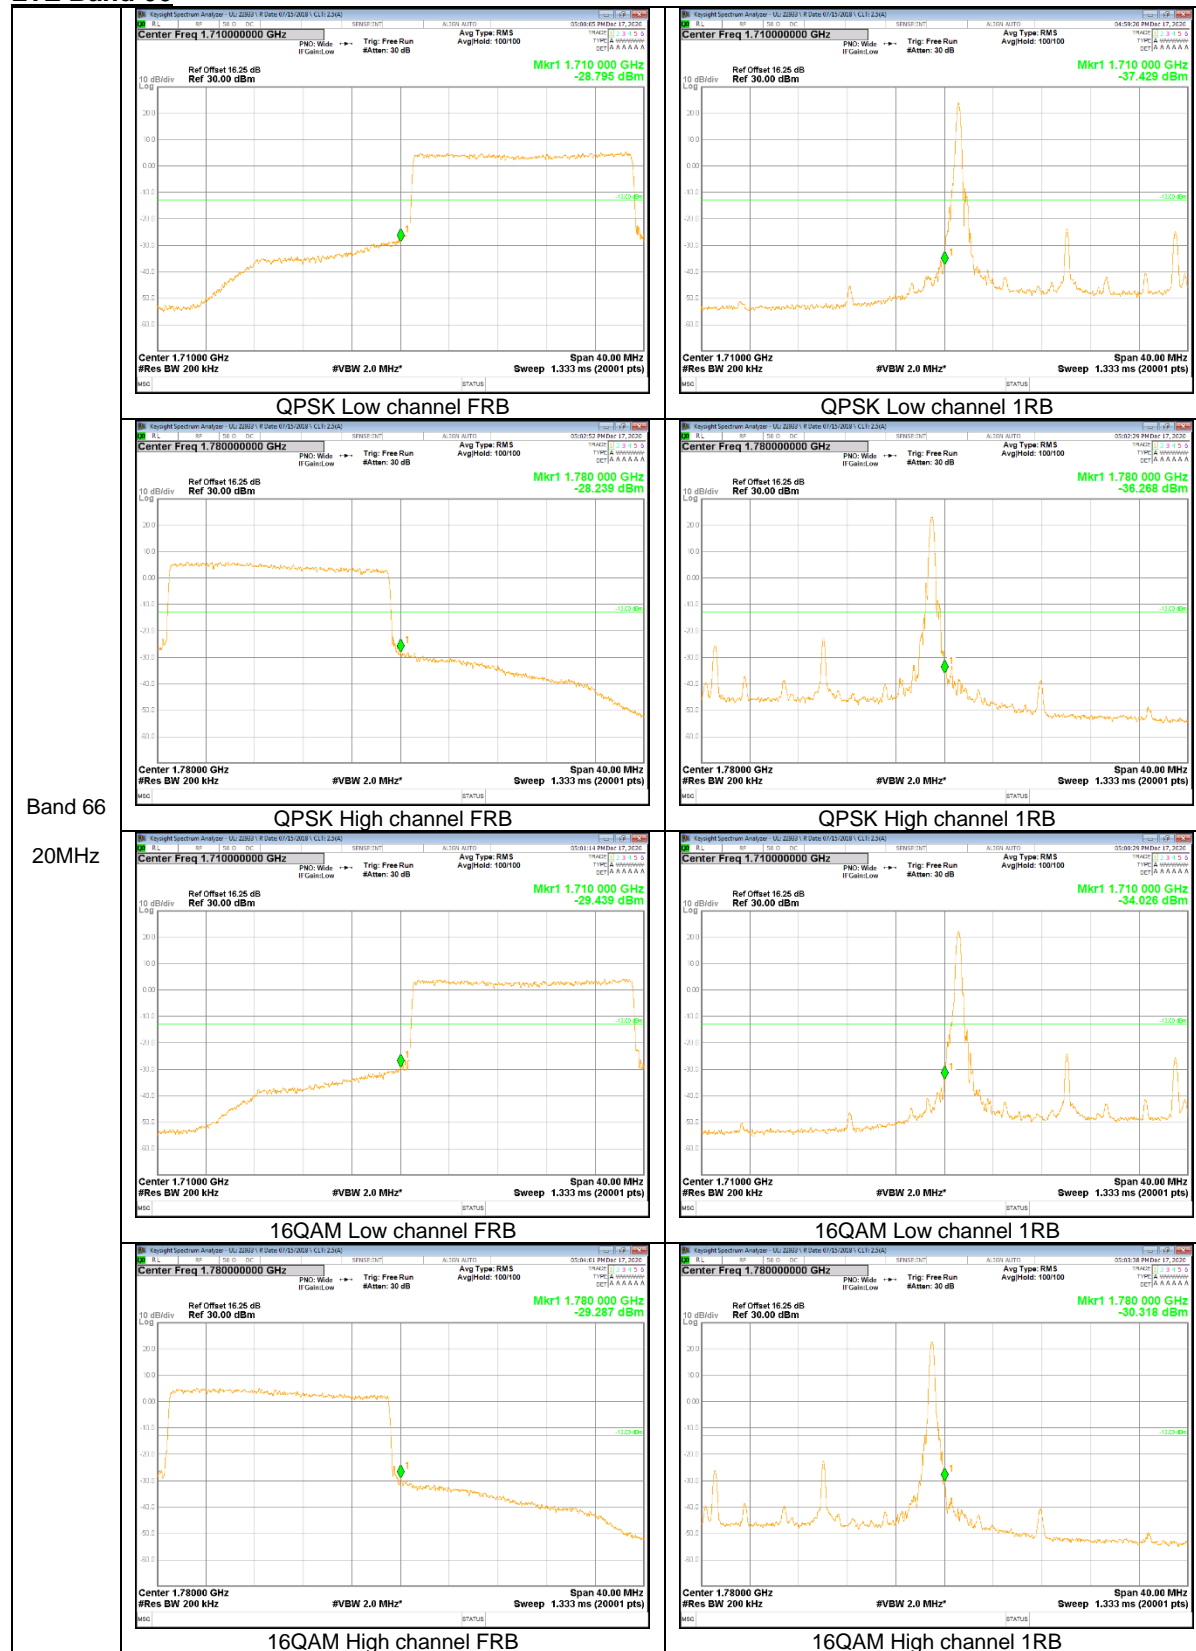

Band 26  
 3MHz

Band 26  
 1.4MHz

LTE Band 66

Band 66  
20MHz

Band 66  
 5MHz

Band 66  
 3MHz

Band 66  
 1.4MHz

### 9.2.2. EMISSION MASK RESULT

#### LTE Band 26

Band 26  
 10MHz

QPSK Mid channel FRB

QPSK Mid channel 1RB (Offset 0)

QPSK Mid channel 1RB (Offset 49)

16QAM Mid channel 1RB (Offset 0)

16QAM Mid channel FRB

16QAM Mid channel 1RB (Offset 49)