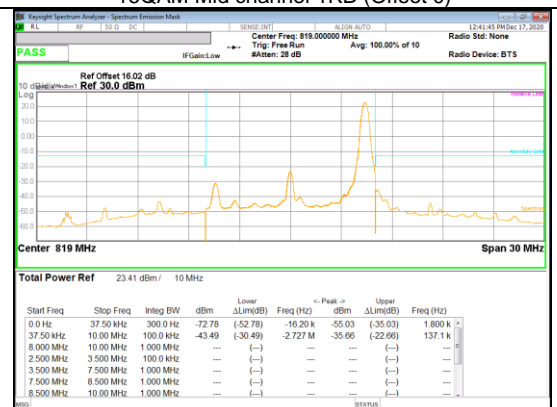

#### LTE Band 26

Band 26  
 10MHz

QPSK Mid channel FRB

QPSK Mid channel 1RB (Offset 0)

QPSK Mid channel 1RB (Offset 49)

16QAM Mid channel 1RB (Offset 0)

16QAM Mid channel FRB

16QAM Mid channel 1RB (Offset 49)