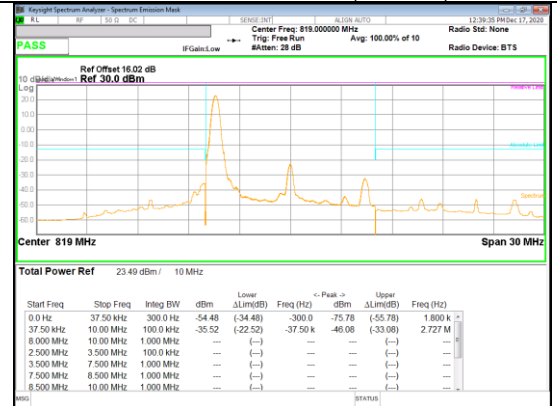

#### LTE Band 26

Band 26  
 10MHz

QPSK Mid channel FRB

QPSK Mid channel 1RB (Offset 0)

QPSK Mid channel 1RB (Offset 49)

16QAM Mid channel 1RB (Offset 0)

16QAM Mid channel FRB

16QAM Mid channel 1RB (Offset 49)