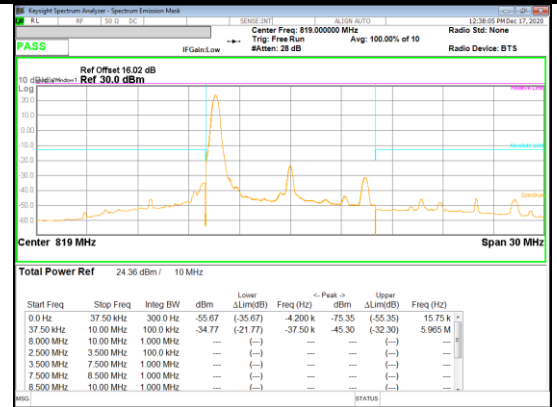

### 9.2.2. EMISSION MASK RESULT

#### LTE Band 26

Band 26  
 10MHz

QPSK Mid channel FRB

QPSK Mid channel 1RB (Offset 0)

QPSK Mid channel 1RB (Offset 49)

16QAM Mid channel 1RB (Offset 0)

16QAM Mid channel FRB

16QAM Mid channel 1RB (Offset 49)