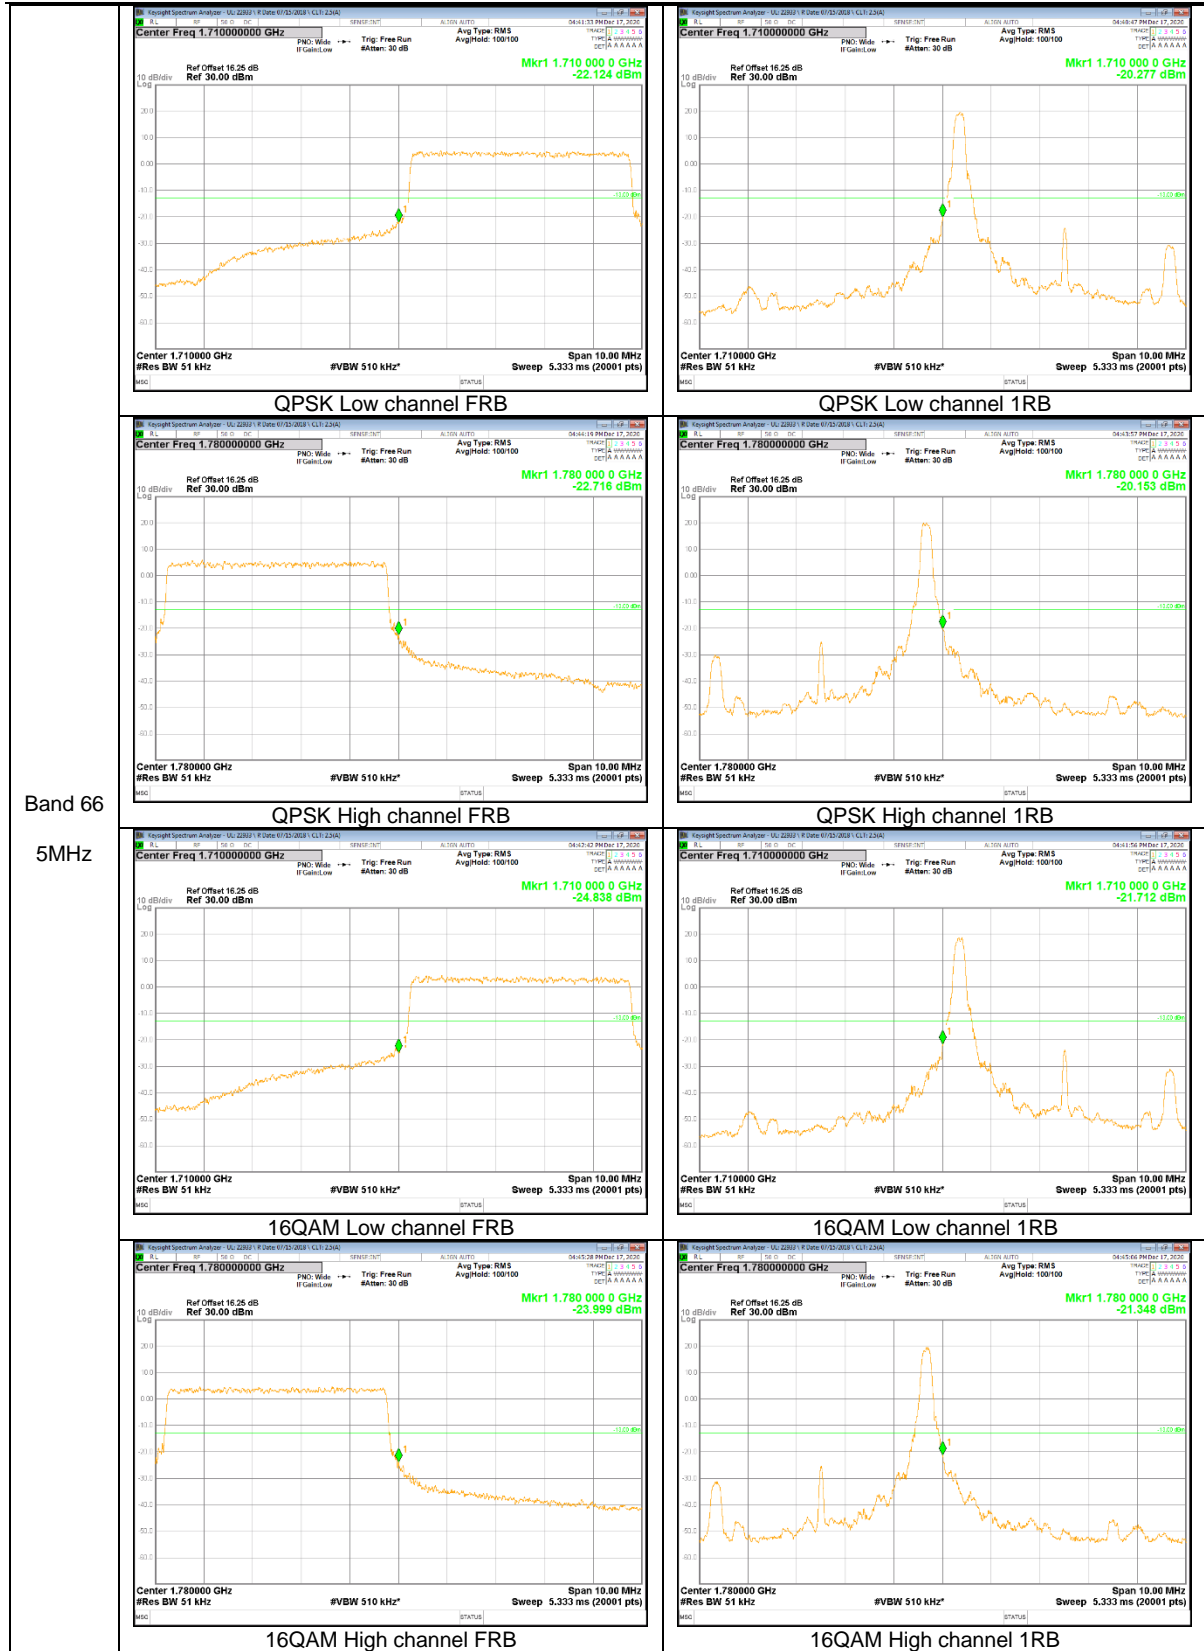

Band 26  
 3MHz

Band 26  
 1.4MHz

LTE Band 66

Band 66  
20MHz

Band 66  
 5MHz

Band 66  
 3MHz

Band 66  
 1.4MHz

### 9.2.2. EMISSION MASK RESULT

#### LTE Band 26

Band 26  
 10MHz

QPSK Mid channel FRB

QPSK Mid channel 1RB (Offset 0)

QPSK Mid channel 1RB (Offset 49)

16QAM Mid channel 1RB (Offset 0)

16QAM Mid channel FRB

16QAM Mid channel 1RB (Offset 49)