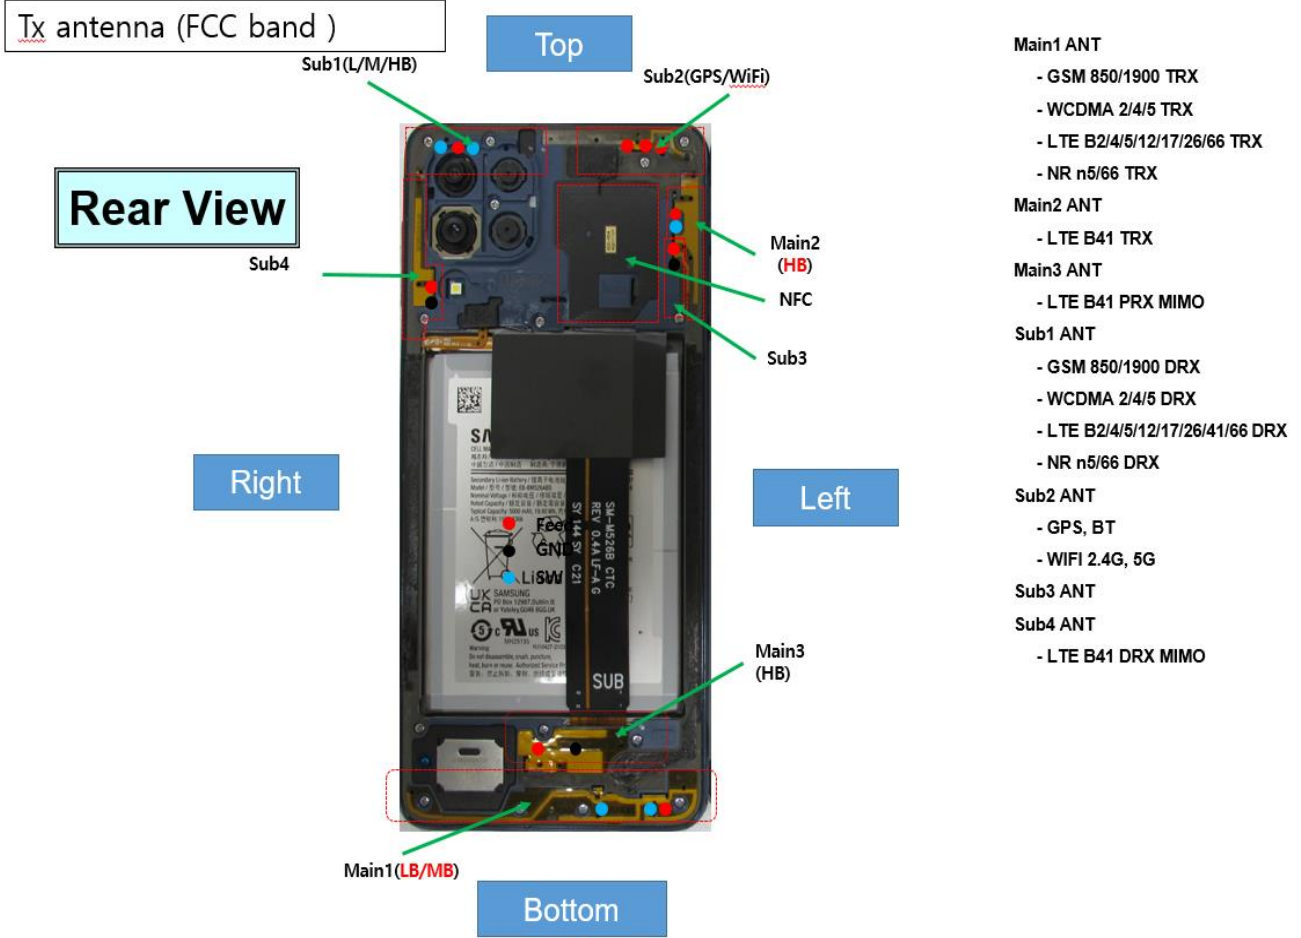

- INTERNAL PHOTOGRAPHS

■ Main / Bluetooth & WLAN Antenna Internal Photo

- Main1 ANT**
 - GSM 850/1900 TRX
 - WCDMA 2/4/5 TRX
 - LTE B2/4/5/12/17/26/66 TRX
 - NR n5/66 TRX
- Main2 ANT**
 - LTE B41 TRX
- Main3 ANT**
 - LTE B41 PRX MIMO
- Sub1 ANT**
 - GSM 850/1900 DRX
 - WCDMA 2/4/5 DRX
 - LTE B2/4/5/12/17/26/41/66 DRX
 - NR n5/66 DRX
- Sub2 ANT**
 - GPS, BT
 - WIFI 2.4G, 5G
- Sub3 ANT**
- Sub4 ANT**
 - LTE B41 DRX MIMO

1. Internal Photo

2. Internal Photo

3. Internal Photo

4. Internal Photo

5. Internal Photo

6. Internal Photo

7. Internal Photo

8. Internal Photo