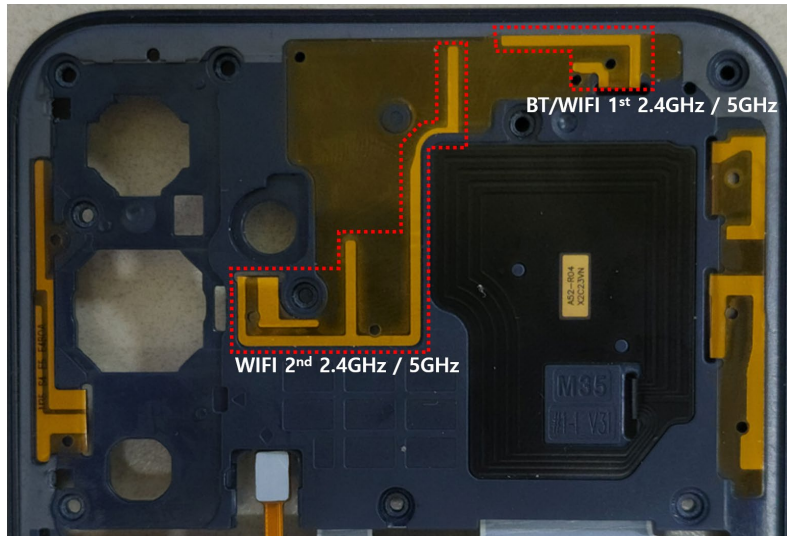

**Unlicensed Band Antenna Setup photo**

**(BT/WLAN)**

**Model: SM-M356B/DS**

**FCC ID: A3LSMM356B**

Photo #1

Photo #2