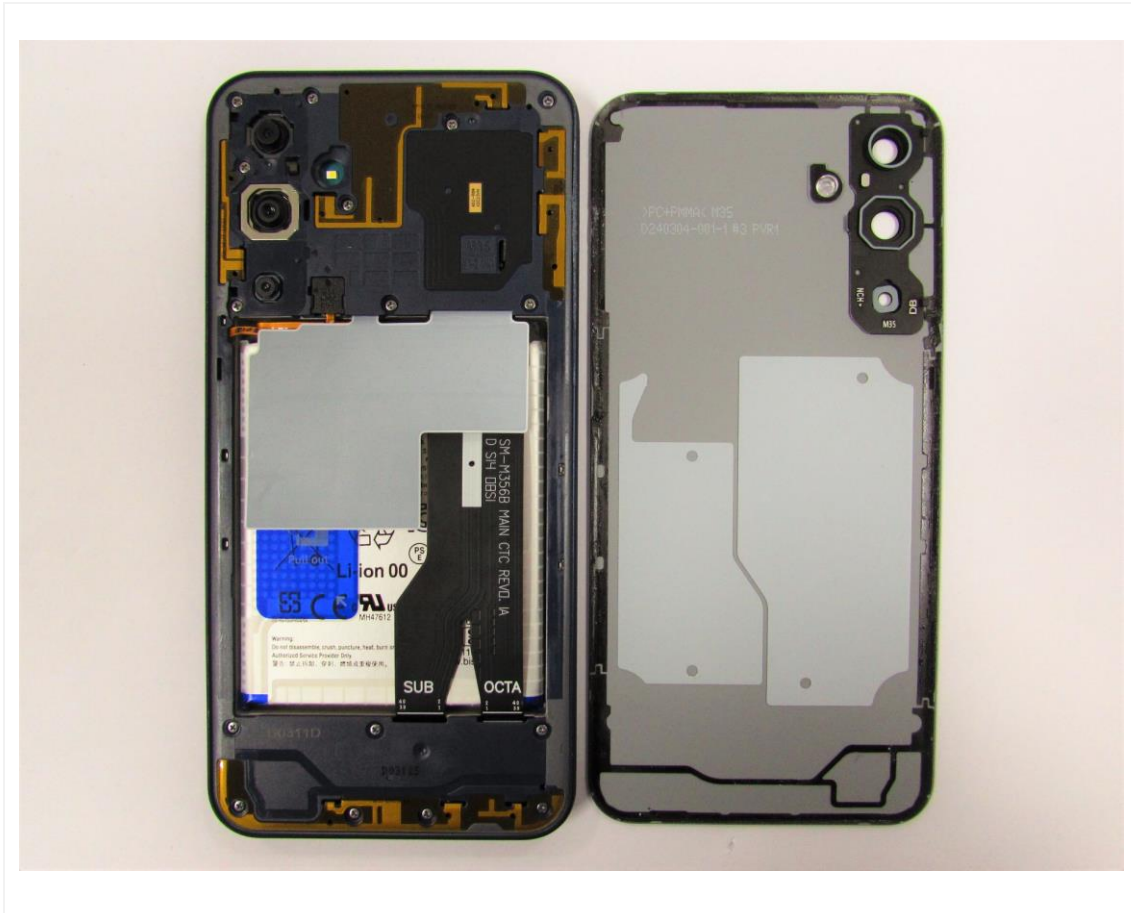

### REVISION HISTORY

The revision history for this document is shown in table.

Revision No.	Date of Issue	Description
0	Mar. 21, 2024	Initial Release

■. Main / Bluetooth & WLAN Antenna Internal Photo

Ant	Support Band List
Main1 [ANT A]	<b>LB</b> 1. TX1/PRX1 NR N5, LTE B5, 12, 17, 26 WCDMA W5 / GSM850
Main2 [ANT B]	<b>MB/HB/n77/n78</b> 1. TX1/PRX1 NR 41, 66 LTE B2, 4, 41, 66 WCDMA W2, 4 / GSM1900 2. N41 SRS0
Main3 [ANT C]	<b>MB/hb</b> 1. TX2/PRX1 ( TRX for ENDC ) NR N66 LTE B66 2. hb PRX2 NR N41 LTE B41 3. N41 SRS2
SUB1 [ANT D]	<b>hb/mb/hb</b> 1. DRX1 NR N5, 41, 66 LTE B2, 4, 5, 12, 17, 26, 41, 66 WCDMA W2, 4, 5 / GSM850,1900 2. N41 SRS1
SUB2 [ANT E]	<b>WiFi 1st, GPS, n77/n78</b> 1. WiFi1 2G/5G 2. GPS L1
SUB3 [ANT F]	<b>N77/N78 TX/PRX1</b> 1. N77/78 SRS0
SUB4 [ANT G]	<b>hb, n77</b> 1. n77 DRX1 2. hb DRX2 NR N41 LTE B41 3. N41 SRS3
SUB5 [ANT H]	<b>WiFi 2nd 2G/5G</b>

1. Internal Photo

2. Internal Photo

### 3. Internal Photo

#### 4. Internal Photo

5. Internal Photo