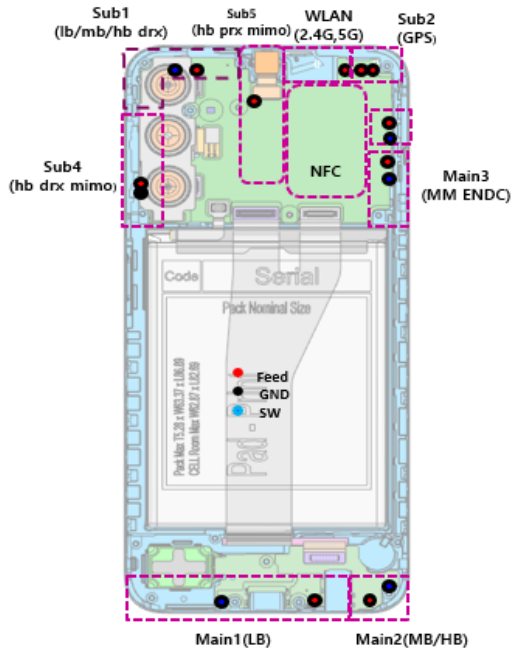

REVISION HISTORY

The revision history for this document is shown in table.

Revision No.	Date of Issue	Description
0	May 25, 2023	Initial Release

- DUT Antenna Information

	Antenna Location	FCC RF Band
Top	Main#3	PRX+TX LTE B2/B66 (@M-M/M-H EN-DC Cases)
	Sub#1	DRX GSM850,PCS1900 DRX WCDMA 2/4/5 DRX LTE B2/4/5/12/17/26/41/66 DRX NR n5/41/66 (SRS#D_NR n41)
	Sub#2	GPS
	Sub#3	
	Sub#4	DRX MIMO LTE B41 DRX MIMO NR n41 (SRS#C_NR n41)
	Sub#5	PRX MIMO LTE B41 PRX MIMO NR n41 (SRS#B_NR n41)
	WLAN	WIFI 2.4GHz, 5GHz Bluetooth
	NFC	NFC
Bottom	Main#1	PRX+TX GSM850 PRX+TX WCDMA B5 PRX+TX LTE B5/12/17/26 PRX+TX NR n5
	Main#2	PRX+TX PCS1900 PRX+TX WCDMA B2/4 PRX+TX LTE B2/4/41/66 PRX+TX NR n41/66 (SRS#A_NR n41)

- SAR Test SETUP PHOTOGRAPHS

1. Head 1.1 Left All

1.2 Left Touch / Left Tilt

1.3 Right All

1.4 Right Touch / Right Tilt

2. Body

2.1 Body All

2.2 Body Rear

Distance of 10 mm from the EUT

Distance of 15 mm from the EUT

2.3 Body Front

Distance of 10 mm from the EUT

Distance of 15 mm from the EUT

2.4 Body Left

Distance of 10 mm from the EUT

2.5 Body Right