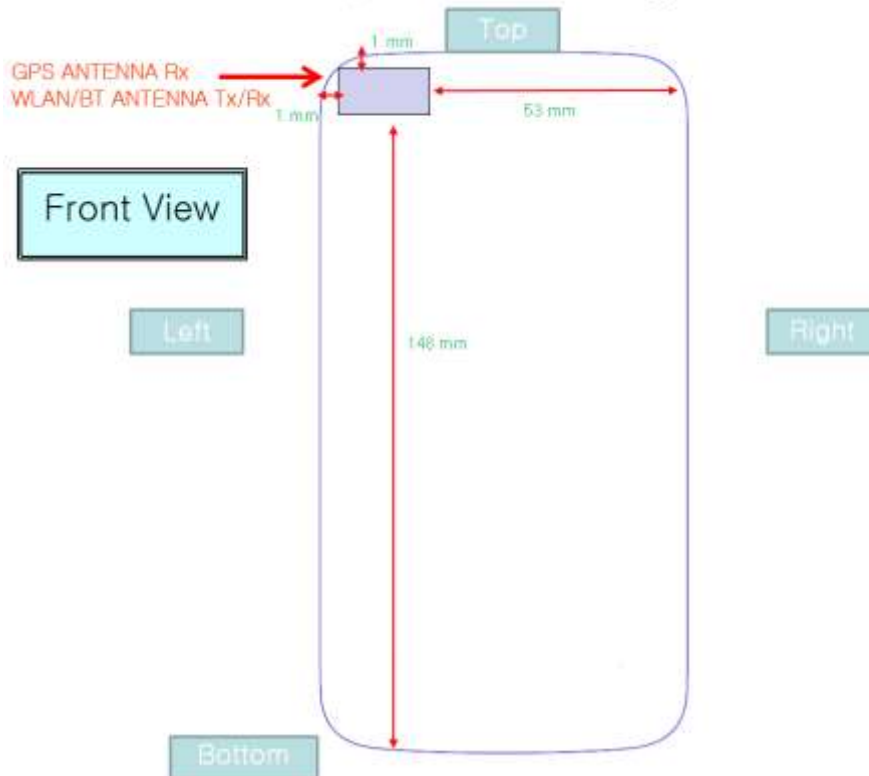

Attachment 7.

- DUT Antenna Information and SAR Test SETUP PHOTOGRAPHS

DUT Antenna Information

* Diagonal dimension of display and device

* Distance between Main antenna and edge

* Distance between BT/WLAN antenna and edge

SAR Test Setup Photographs

■ **Test Setup Photo(Left All)**

■ **Test Setup Photo(Left Touch/Tilt)**

■ **Test Setup Photo(Right All)**

■ **Test Setup Photo (Right Touch/Tilt)**

■ **Test Setup Photo(Body All)**

■ **Test Setup Photo (Rear)**

[Distance of 10 mm from the EUT]

■ **Test Setup Photo (Rear)**

[Distance of 15 mm from the EUT]

■ **Test Setup Photo (Rear)**

[Distance of 0 mm from the EUT]

■ **Test Setup Photo (Front)**

[Distance of 0 mm from the EUT]

■ **Test Setup Photo (Bottom)**

[Distance of 10 mm from the EUT]