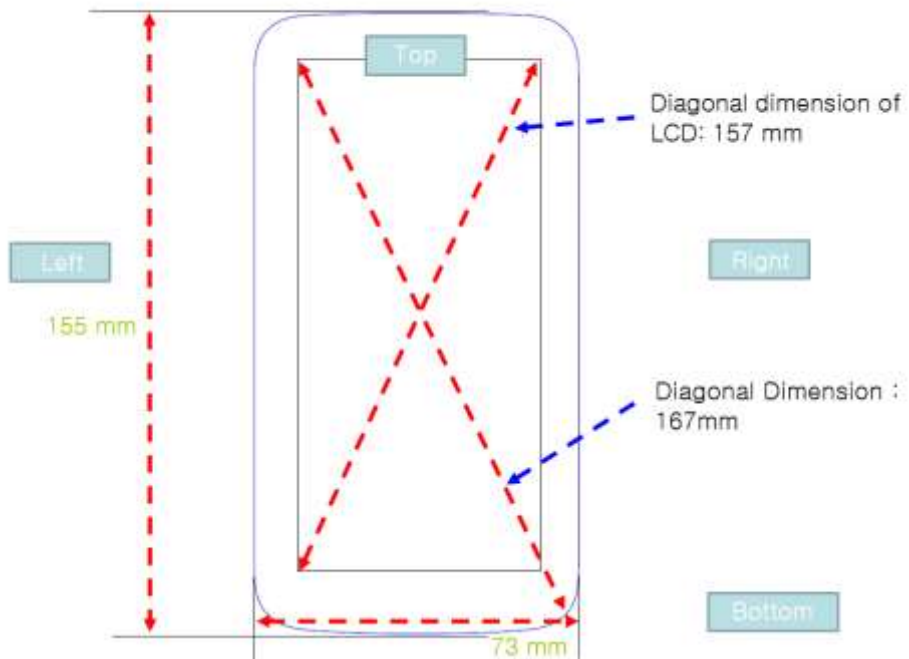

Attachment 7.

- DUT Antenna Information and SAR Test SETUP PHOTOGRAPHS

DUT Antenna Information

* Diagonal dimension of display and device

* Distance between Main antenna and edge

* Distance between BT/WLAN antenna and edge

SAR Test Setup Photographs

■ **Test Setup Photo(Left All)**

■ **Test Setup Photo(Left Touch/Tilt)**

■ **Test Setup Photo(Right All)**

■ **Test Setup Photo (Right Touch/Tilt)**

■ **Test Setup Photo(Body All)**

■ **Test Setup Photo (Rear)**

[Distance of 10 mm from the EUT]

■ **Test Setup Photo (Rear)**

[Distance of 15 mm from the EUT]

■ **Test Setup Photo (Rear)**

[Distance of 0 mm from the EUT]

■ **Test Setup Photo (Front)**

[Distance of 10 mm from the EUT]

■ **Test Setup Photo (Front)**

[Distance of 15 mm from the EUT]

■ **Test Setup Photo (Front)**

[Distance of 0 mm from the EUT]

■ **Test Setup Photo (Left)**

[Distance of 10 mm from the EUT]