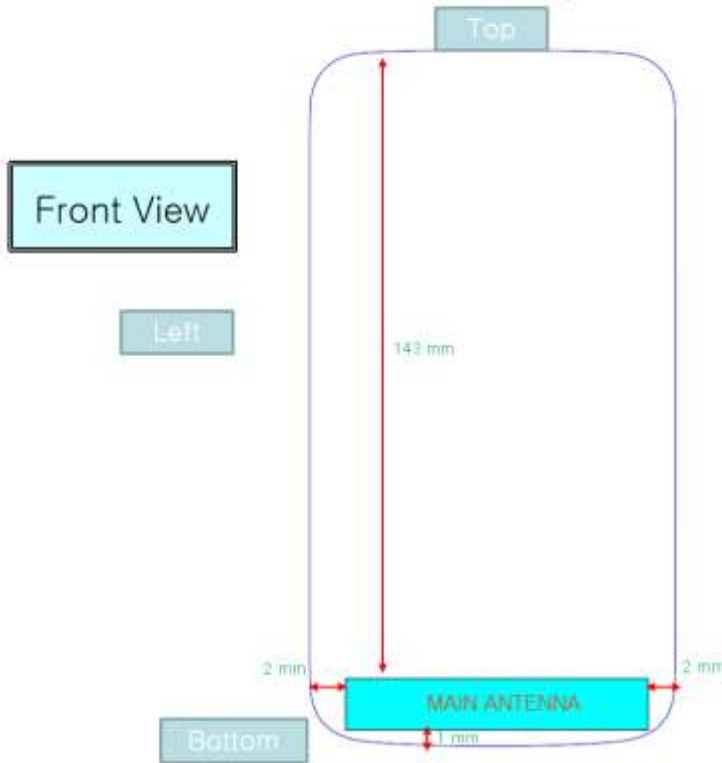

Attachment 7.

- DUT Antenna Information and SAR Test SETUP PHOTOGRAPHS

DUT Antenna Information

* Diagonal dimension of display and device

* Distance between Main antenna and edge

* Distance between BT/WLAN antenna and edge

SAR Test Setup Photographs

■ **Test Setup Photo(Left All)**

■ **Test Setup Photo(Left Touch/Tilt)**

■ **Test Setup Photo(Right All)**

■ **Test Setup Photo (Right Touch/Tilt)**

■ **Test Setup Photo(Body All)**

■ **Test Setup Photo (Rear)**

[Distance of 10 mm from the EUT]

■ **Test Setup Photo (Rear)**

[Distance of 15 mm from the EUT]

■ **Test Setup Photo (Rear)**

[Distance of 0 mm from the EUT]

■ **Test Setup Photo (Front)**

[Distance of 0 mm from the EUT]

■ **Test Setup Photo (Bottom)**

[Distance of 10 mm from the EUT]