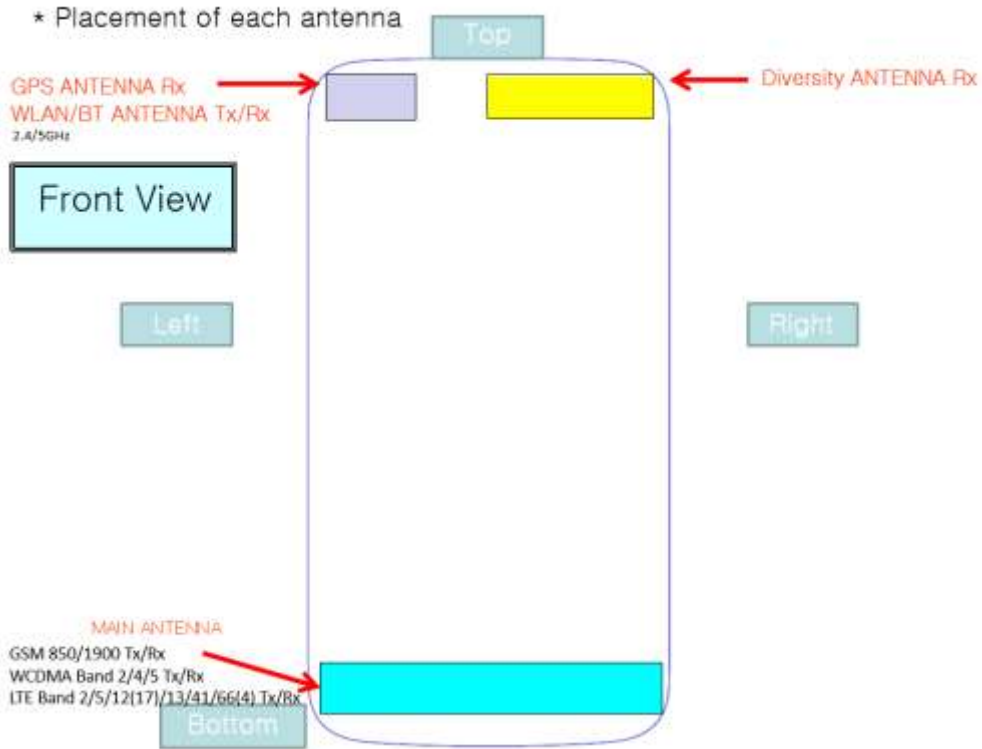

Attachment 7.

- DUT Antenna Information and SAR Test SETUP PHOTOGRAPHS

DUT Antenna Information

* Diagonal dimension of display and device

* Distance between Main antenna and edge

* Distance between BT/WLAN antenna and edge

SAR Test Setup Photographs

■ **Test Setup Photo(Left All)**

■ **Test Setup Photo(Left Touch/Tilt)**

■ **Test Setup Photo(Right All)**

■ **Test Setup Photo (Right Touch/Tilt)**

■ **Test Setup Photo(Body All)**

■ **Test Setup Photo (Rear)**

[Distance of 10 mm from the EUT]

■ **Test Setup Photo (Rear)**

[Distance of 15 mm from the EUT]

■ **Test Setup Photo (Rear)**

[Distance of 0 mm from the EUT]

■ **Test Setup Photo (Front)**

[Distance of 10 mm from the EUT]

■ **Test Setup Photo (Front)**

[Distance of 15 mm from the EUT]

■ **Test Setup Photo (Front)**

[Distance of 0 mm from the EUT]

■ **Test Setup Photo (Left)**

[Distance of 10 mm from the EUT]