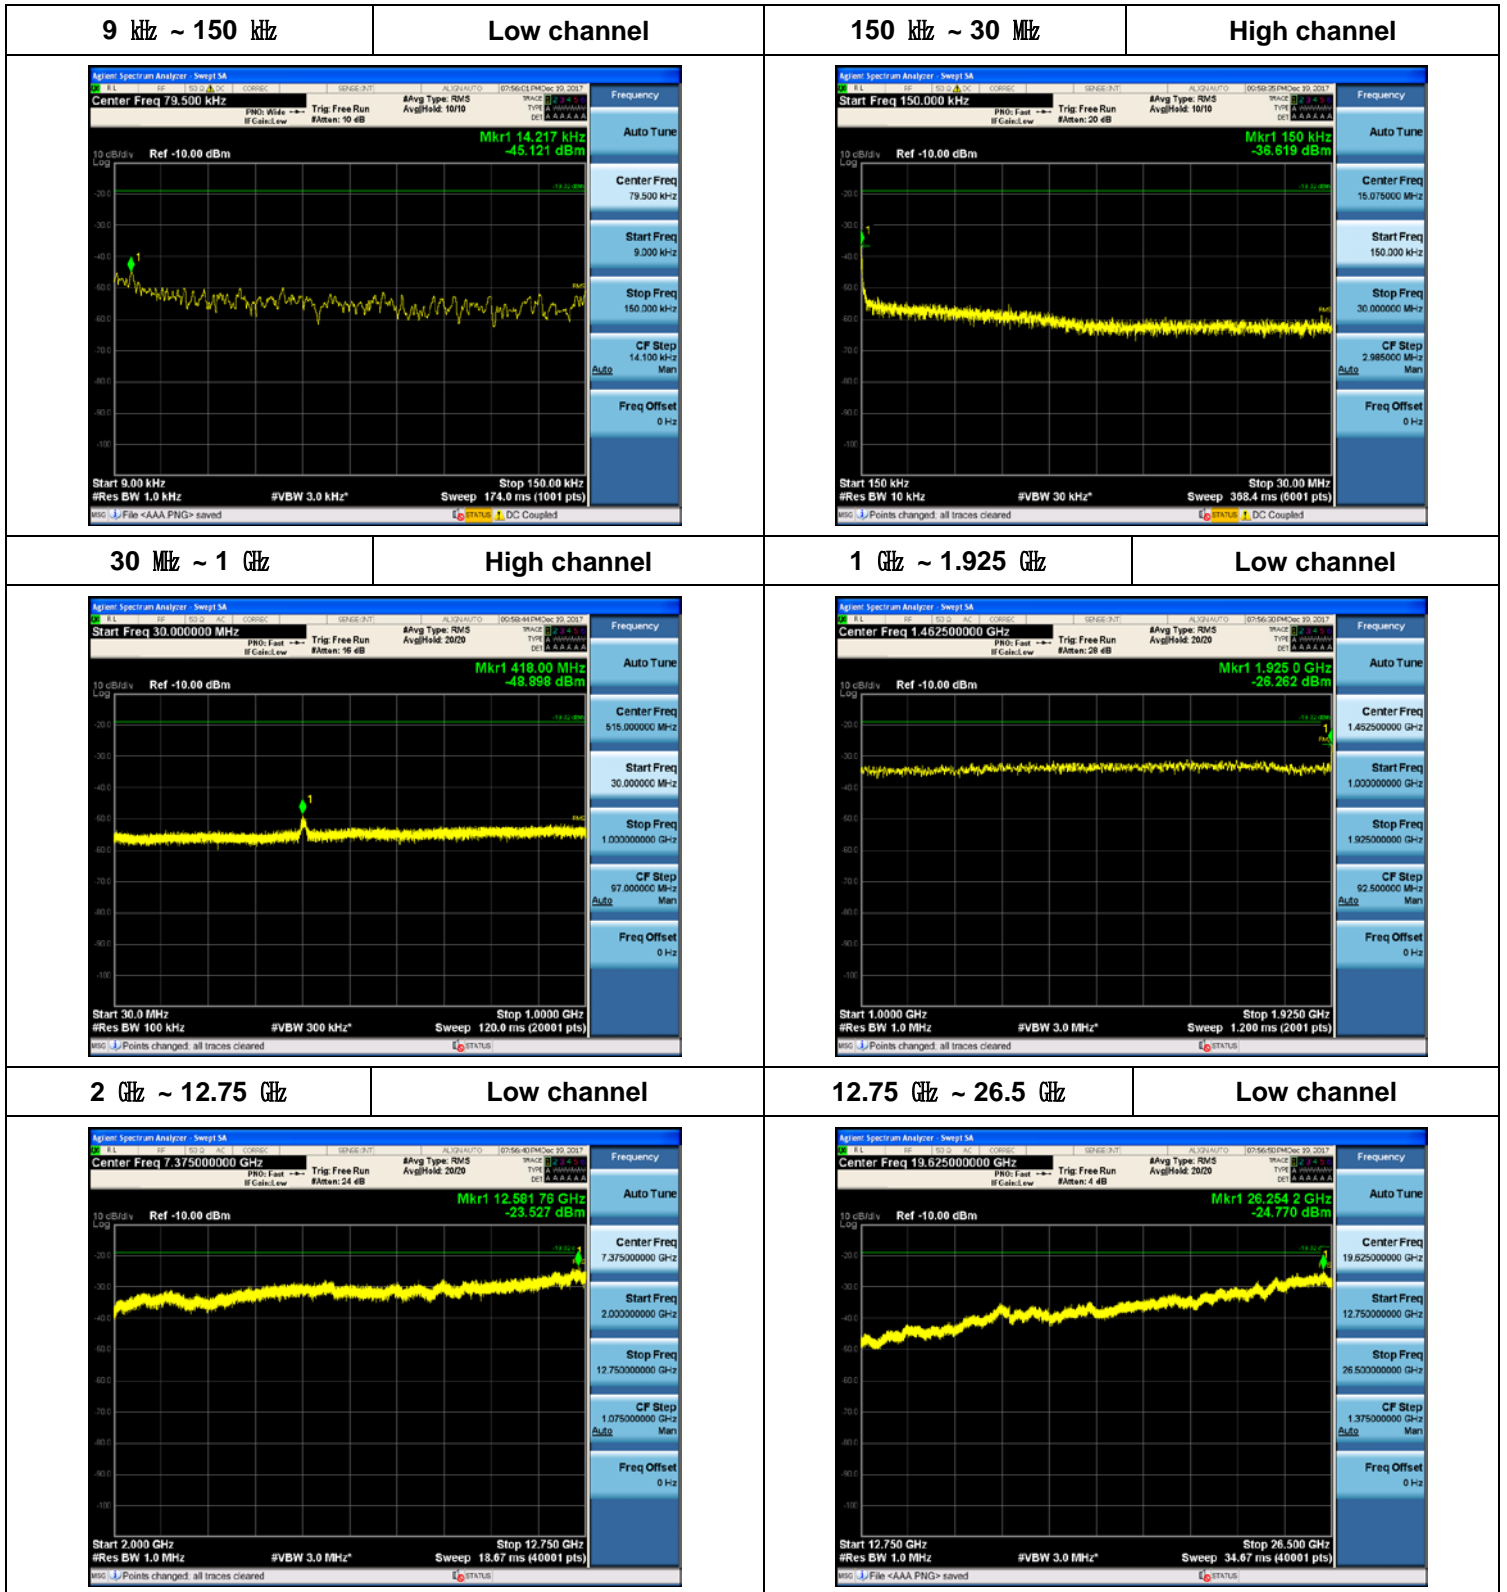

Plot Data for Output Port 3_64QAM

Plot Data for Output Port 3_256QAM

10 MHz + 5 MHz / 2 Carriers (20 W + 10 W)

Plot Data for Output Port 0_QPSK

Plot Data for Output Port 0_16QAM

Plot Data for Output Port 0_64QAM

Plot Data for Output Port 0_256QAM

Plot Data for Output Port 1_QPSK

Plot Data for Output Port 1_16QAM

Plot Data for Output Port 1_64QAM

Plot Data for Output Port 1_256QAM

Plot Data for Output Port 2_QPSK

Plot Data for Output Port 2_16QAM

Plot Data for Output Port 2_64QAM

Plot Data for Output Port 2_256QAM