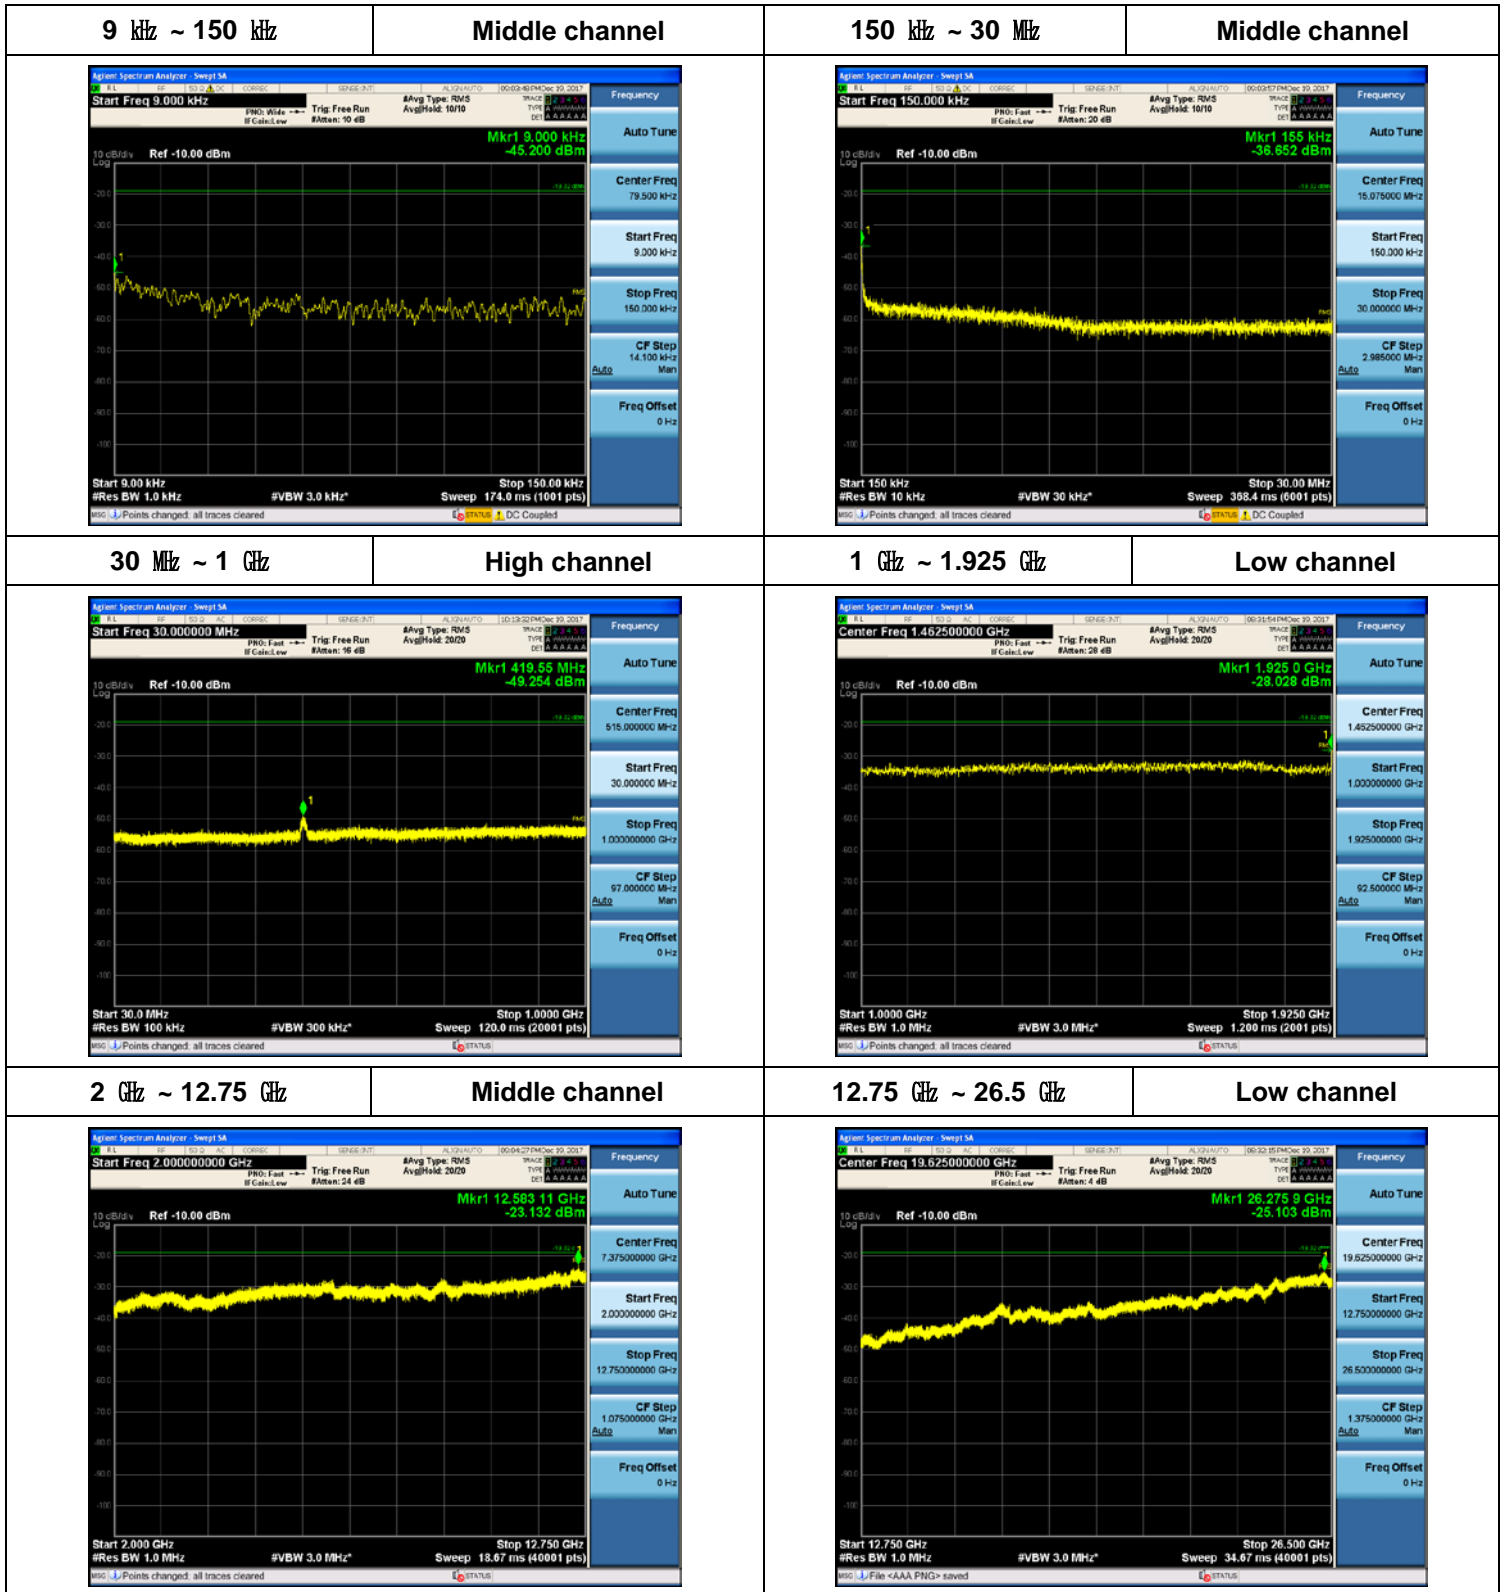

Plot Data for Output Port 3_64QAM

Plot Data for Output Port 3_256QAM

10 MHz + 5 MHz / 2 Carriers (20 W + 10 W)

Plot Data for Output Port 0_QPSK

Plot Data for Output Port 0_16QAM

Plot Data for Output Port 0_64QAM

Plot Data for Output Port 0_256QAM

Plot Data for Output Port 1_QPSK

Plot Data for Output Port 1_16QAM

Plot Data for Output Port 1_64QAM

Plot Data for Output Port 1_256QAM

Plot Data for Output Port 2_QPSK

Plot Data for Output Port 2_16QAM

Plot Data for Output Port 2_64QAM

Plot Data for Output Port 2_256QAM