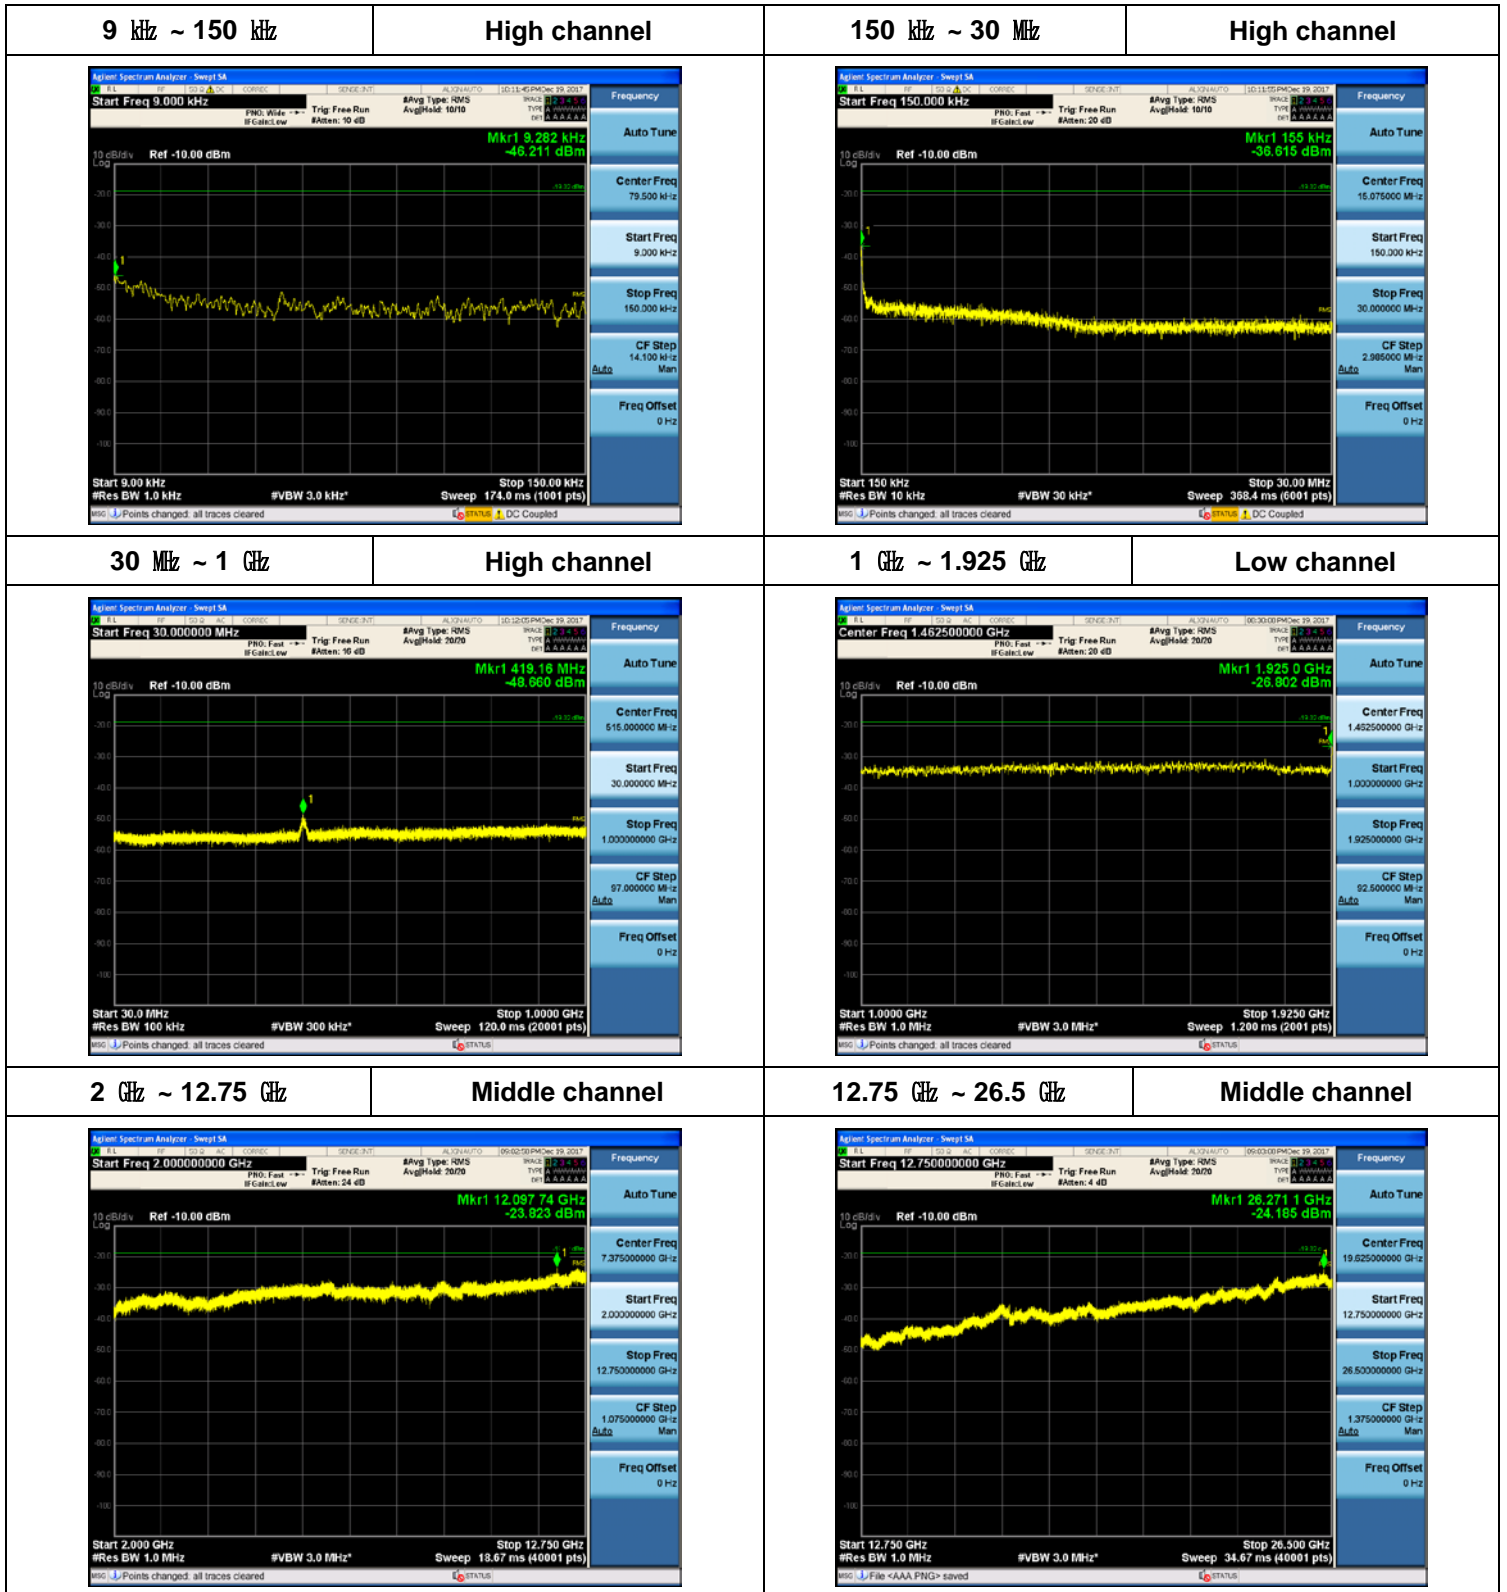

Plot Data for Output Port 3_64QAM

Plot Data for Output Port 3_256QAM

10 MHz + 5 MHz / 2 Carriers (20 W + 10 W)

Plot Data for Output Port 0_QPSK

Plot Data for Output Port 0_16QAM

Plot Data for Output Port 0_64QAM

Plot Data for Output Port 0_256QAM

Plot Data for Output Port 1_QPSK

Plot Data for Output Port 1_16QAM

Plot Data for Output Port 1_64QAM

Plot Data for Output Port 1_256QAM

Plot Data for Output Port 2_QPSK

Plot Data for Output Port 2_16QAM

Plot Data for Output Port 2_64QAM

Plot Data for Output Port 2_256QAM