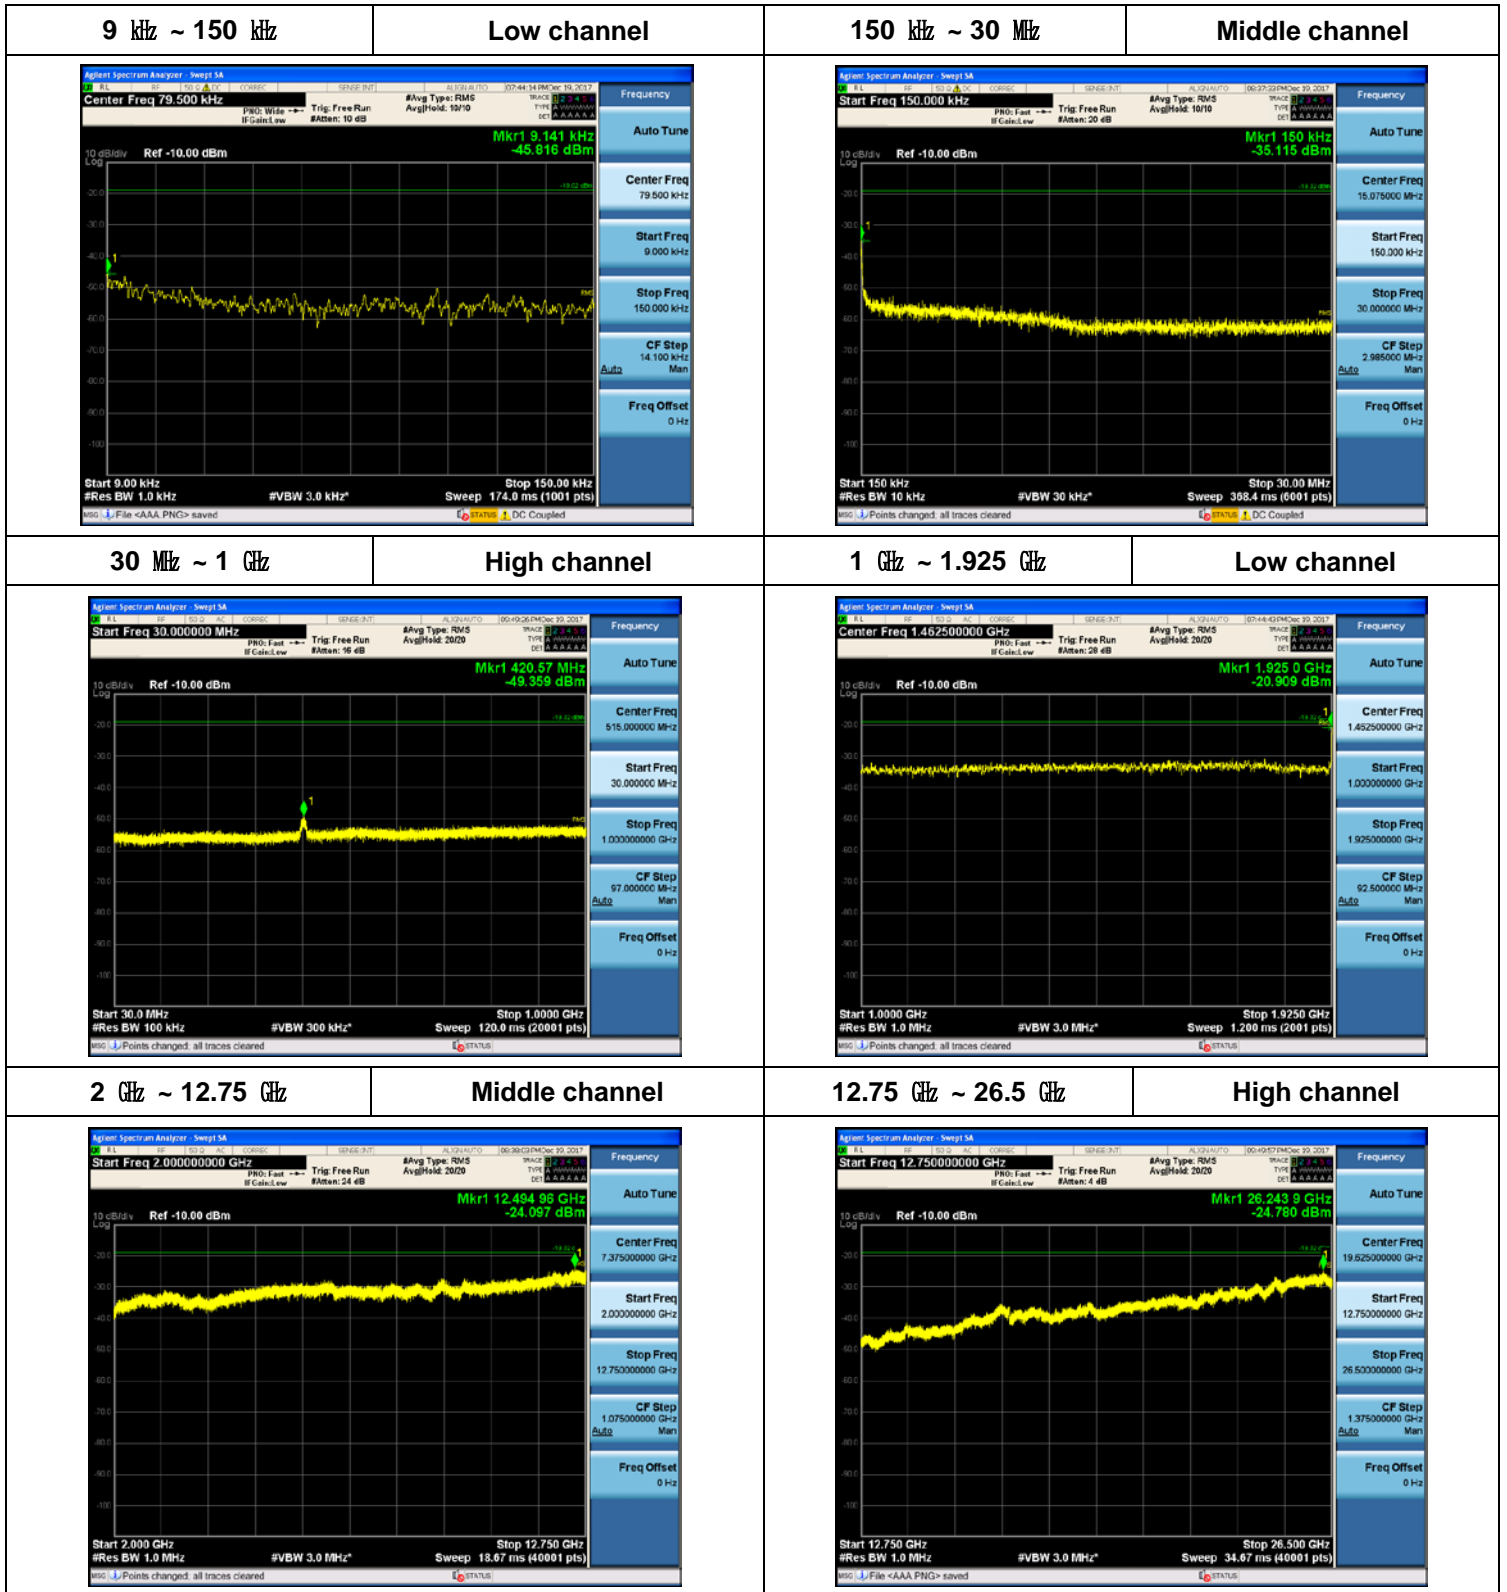

Plot Data for Output Port 3_64QAM

Plot Data for Output Port 3_256QAM

10 MHz + 5 MHz / 2 Carriers (20 W + 10 W)

Plot Data for Output Port 0_QPSK

Plot Data for Output Port 0_16QAM

Plot Data for Output Port 0_64QAM

Plot Data for Output Port 0_256QAM

Plot Data for Output Port 1_QPSK

Plot Data for Output Port 1_16QAM

Plot Data for Output Port 1_64QAM

Plot Data for Output Port 1_256QAM

Plot Data for Output Port 2_QPSK

Plot Data for Output Port 2_16QAM

Plot Data for Output Port 2_64QAM

Plot Data for Output Port 2_256QAM