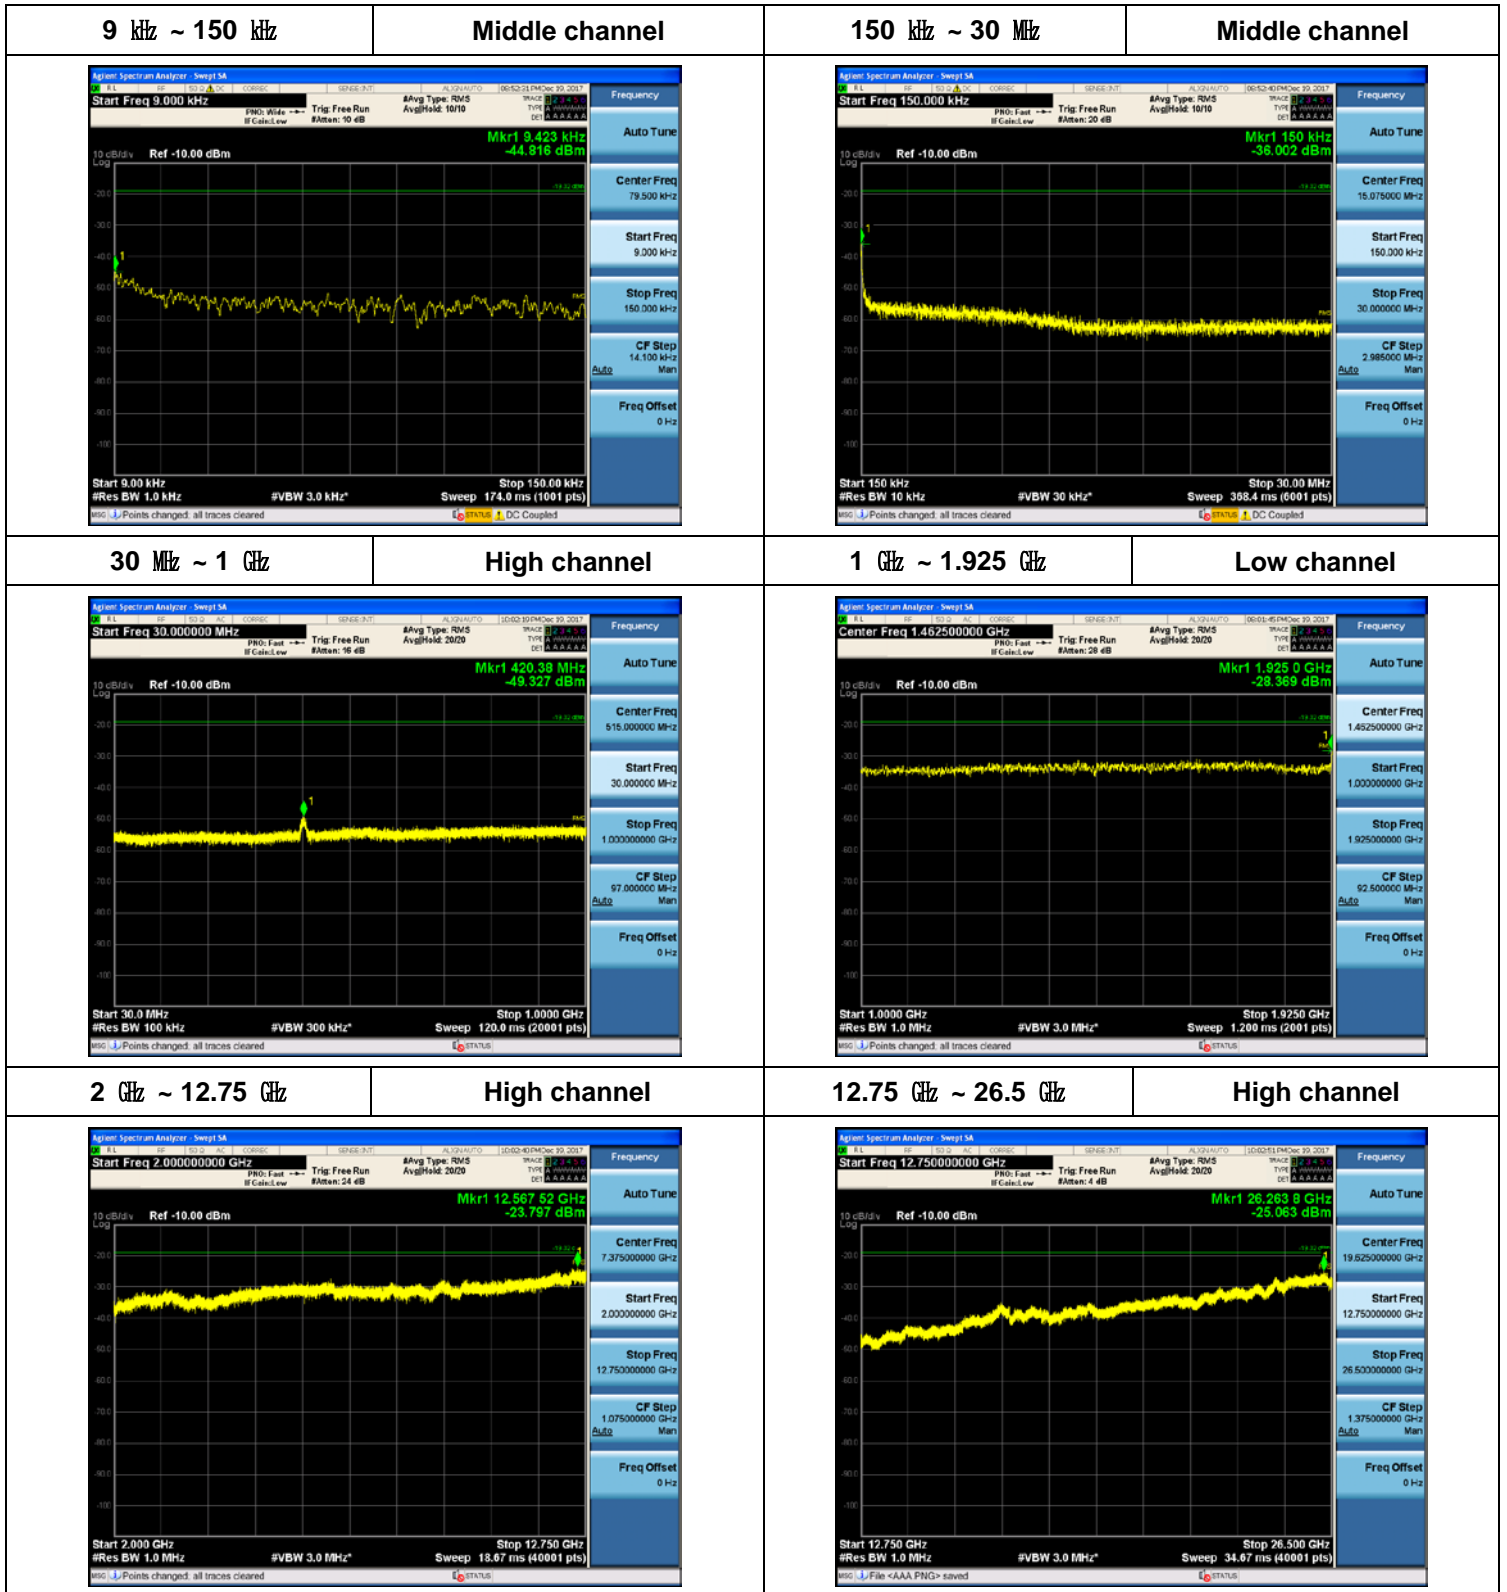

Plot Data for Output Port 3_64QAM

Plot Data for Output Port 3_256QAM

10 MHz + 5 MHz / 2 Carriers (20 W + 10 W)

Plot Data for Output Port 0_QPSK

Plot Data for Output Port 0_16QAM

Plot Data for Output Port 0_64QAM

Plot Data for Output Port 0_256QAM

Plot Data for Output Port 1_QPSK

Plot Data for Output Port 1_16QAM

Plot Data for Output Port 1_64QAM

Plot Data for Output Port 1_256QAM

Plot Data for Output Port 2_QPSK

Plot Data for Output Port 2_16QAM

Plot Data for Output Port 2_64QAM

Plot Data for Output Port 2_256QAM