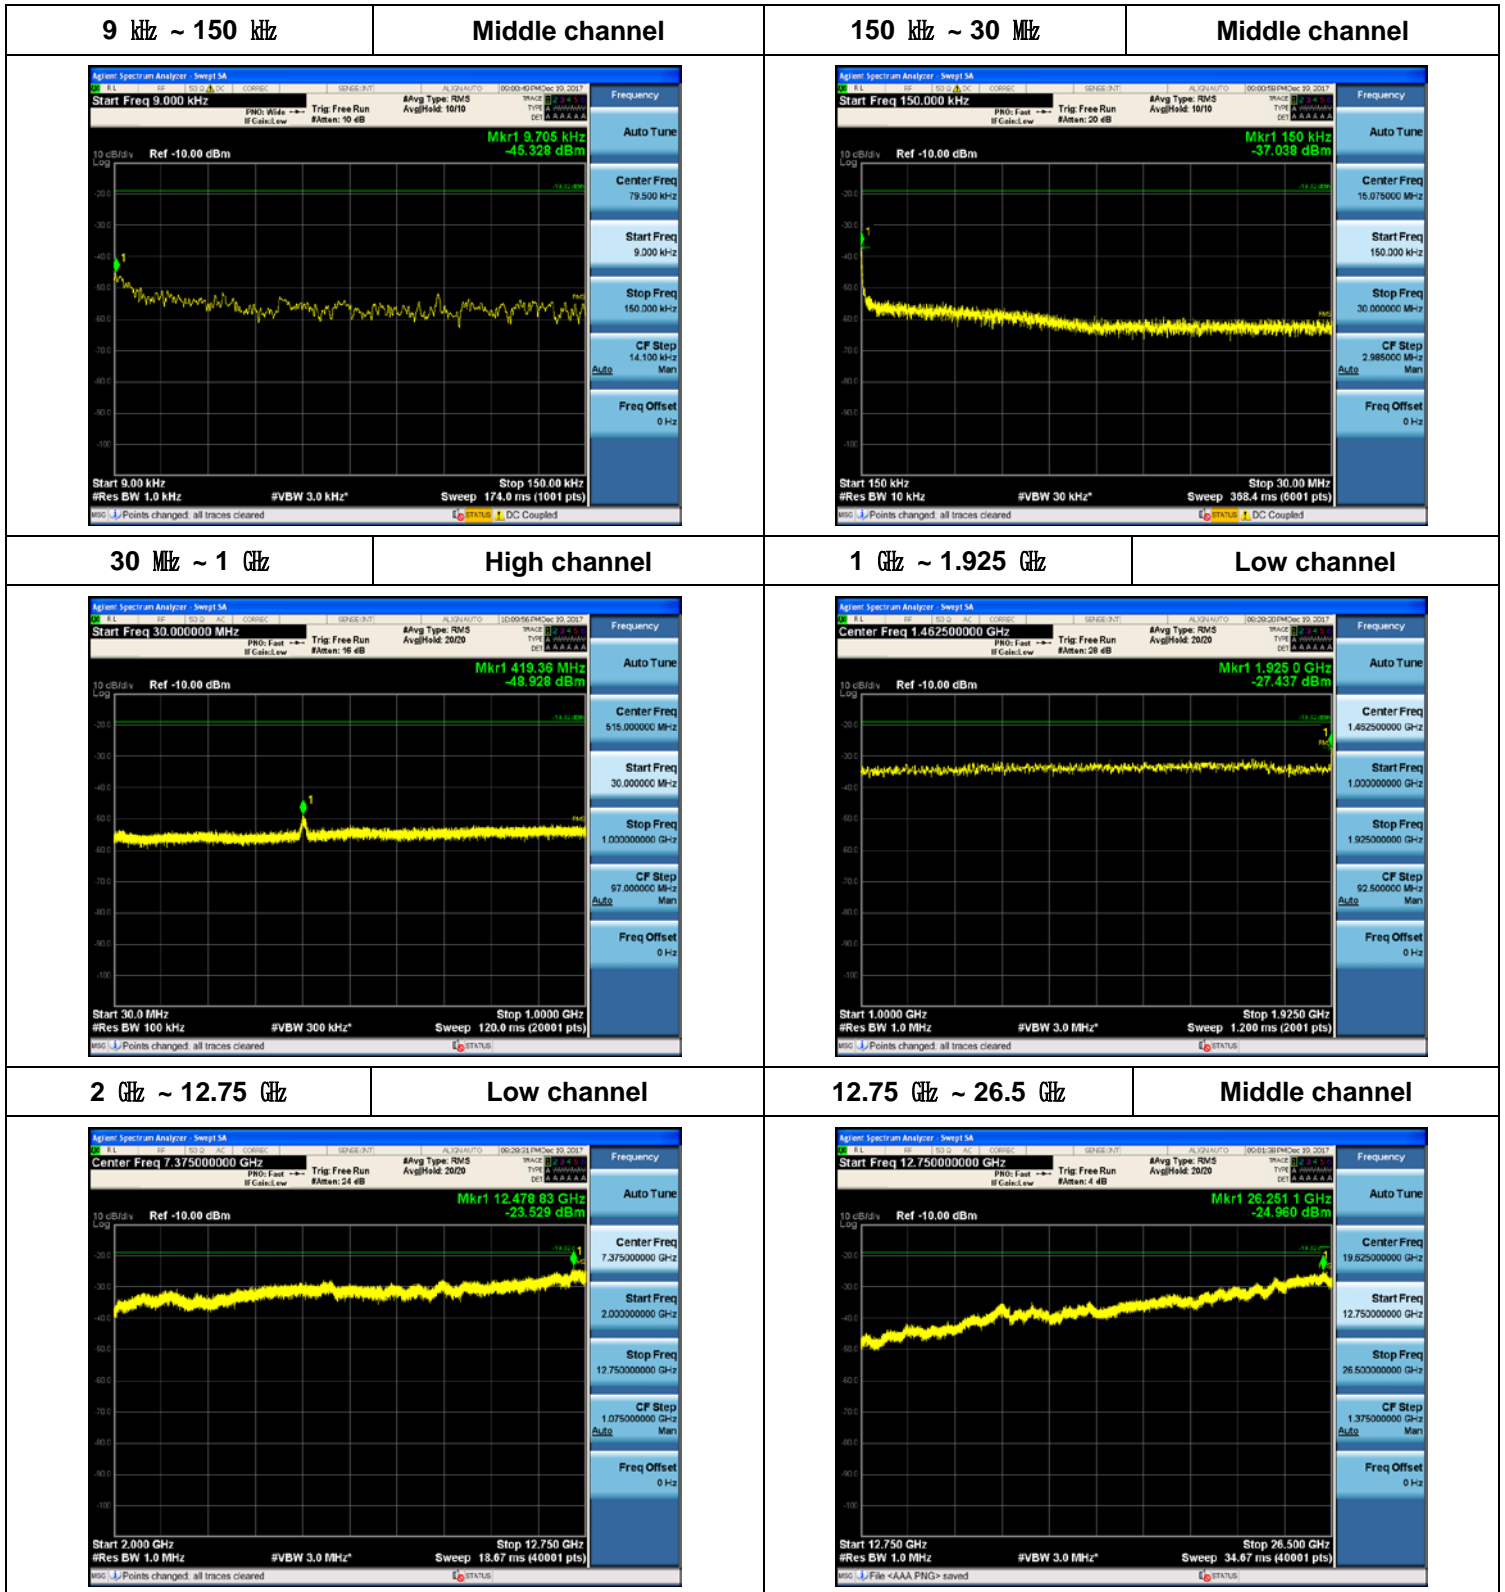

Plot Data for Output Port 3_64QAM

Plot Data for Output Port 3_256QAM

10 MHz + 5 MHz / 2 Carriers (20 W + 10 W)

Plot Data for Output Port 0_QPSK

Plot Data for Output Port 0_16QAM

Plot Data for Output Port 0_64QAM

Plot Data for Output Port 0_256QAM

Plot Data for Output Port 1_QPSK

Plot Data for Output Port 1_16QAM

Plot Data for Output Port 1_64QAM

Plot Data for Output Port 1_256QAM

Plot Data for Output Port 2_QPSK

Plot Data for Output Port 2_16QAM

Plot Data for Output Port 2_64QAM

Plot Data for Output Port 2_256QAM