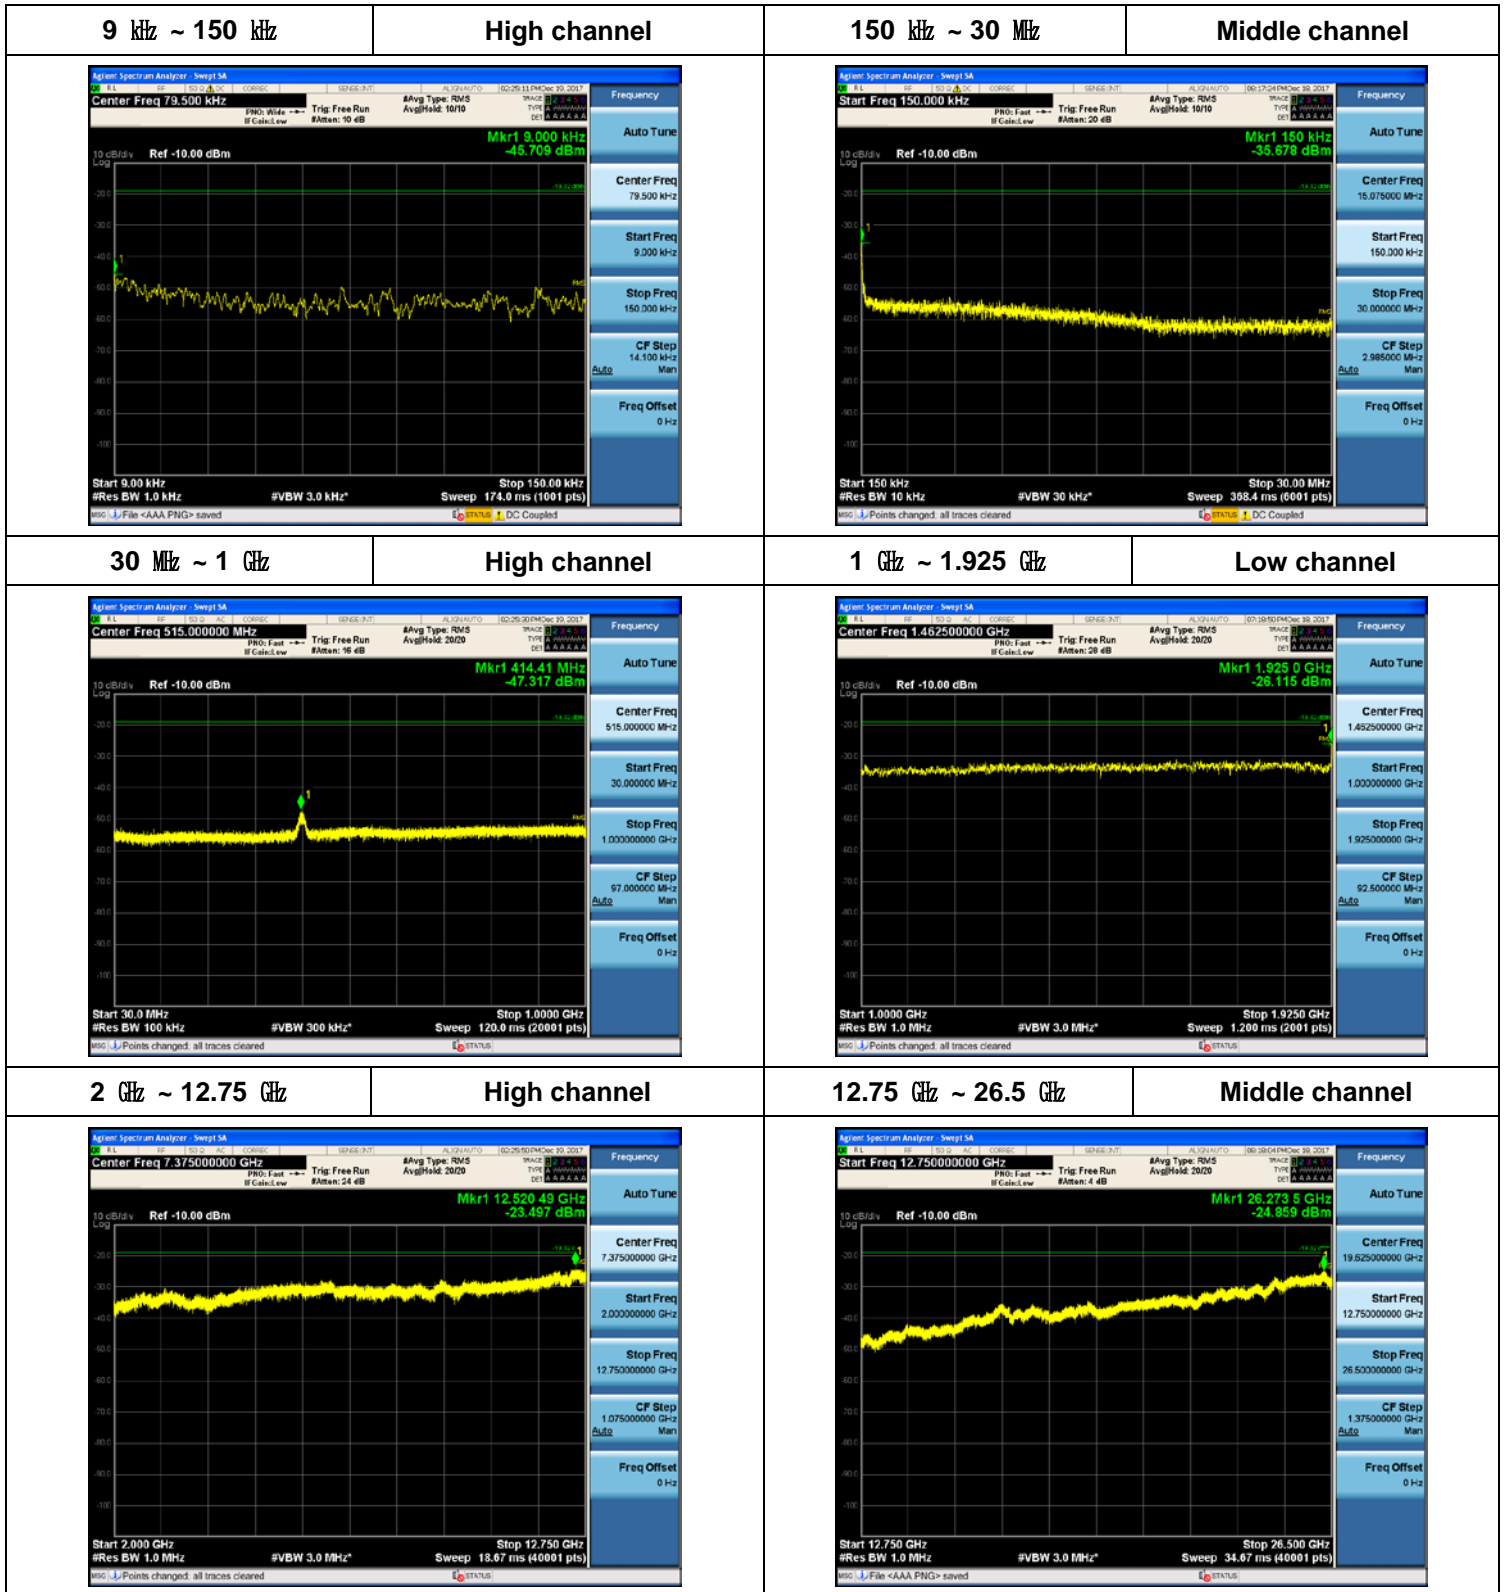

Plot Data for Output Port 3_64QAM

Plot Data for Output Port 3_256QAM

10 MHz + 5 MHz / 2 Carriers (20 W + 10 W)

Plot Data for Output Port 0_QPSK

Plot Data for Output Port 0_16QAM

Plot Data for Output Port 0_64QAM

Plot Data for Output Port 0_256QAM

Plot Data for Output Port 1_QPSK

Plot Data for Output Port 1_16QAM

Plot Data for Output Port 1_64QAM

Plot Data for Output Port 1_256QAM

Plot Data for Output Port 2_QPSK

Plot Data for Output Port 2_16QAM

Plot Data for Output Port 2_64QAM

Plot Data for Output Port 2_256QAM