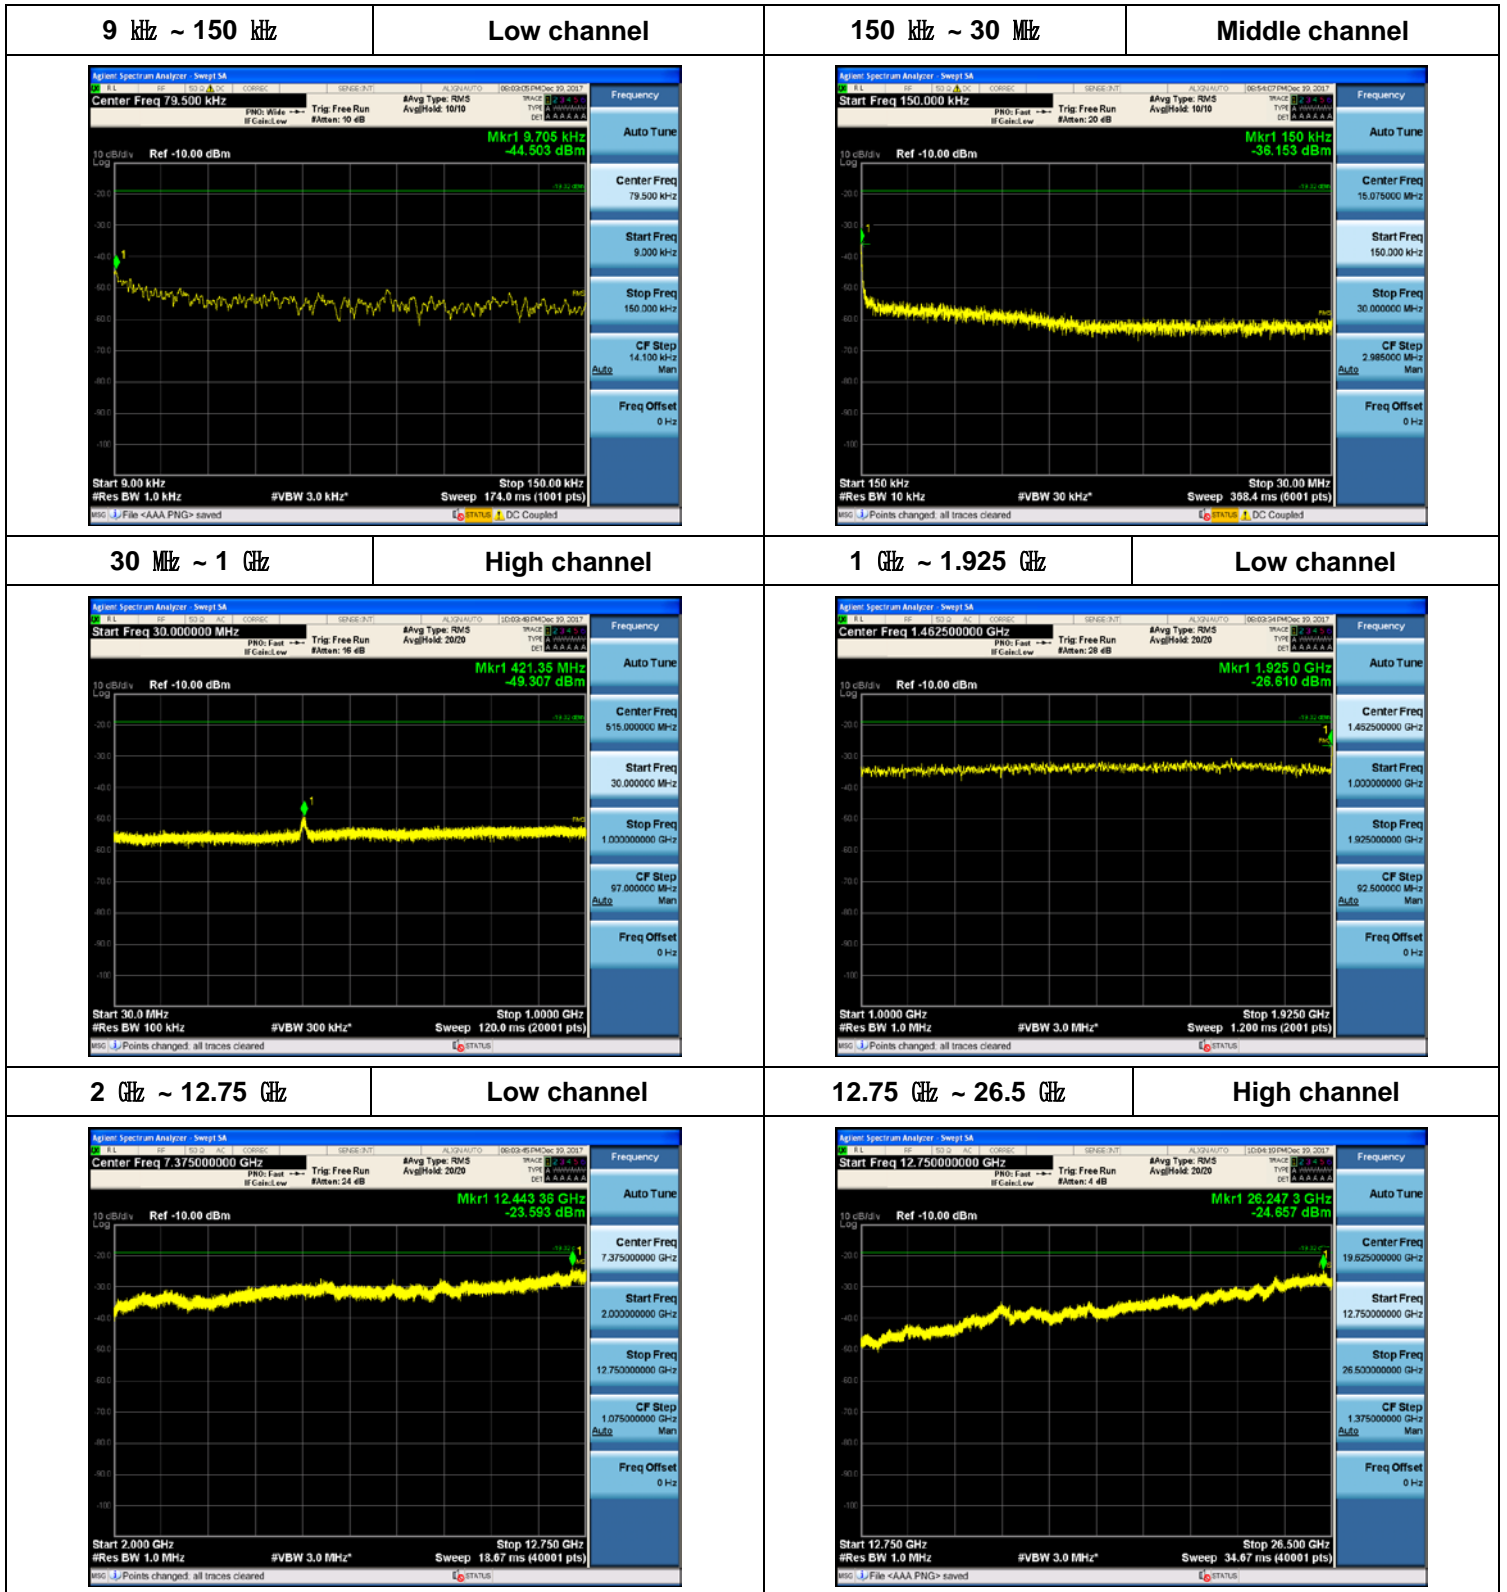

Plot Data for Output Port 3_64QAM

Plot Data for Output Port 3_256QAM

10 MHz + 5 MHz / 2 Carriers (20 W + 10 W)

Plot Data for Output Port 0_QPSK

Plot Data for Output Port 0_16QAM

Plot Data for Output Port 0_64QAM

Plot Data for Output Port 0_256QAM

Plot Data for Output Port 1_QPSK

Plot Data for Output Port 1_16QAM

Plot Data for Output Port 1_64QAM

Plot Data for Output Port 1_256QAM

Plot Data for Output Port 2_QPSK

Plot Data for Output Port 2_16QAM

Plot Data for Output Port 2_64QAM

Plot Data for Output Port 2_256QAM