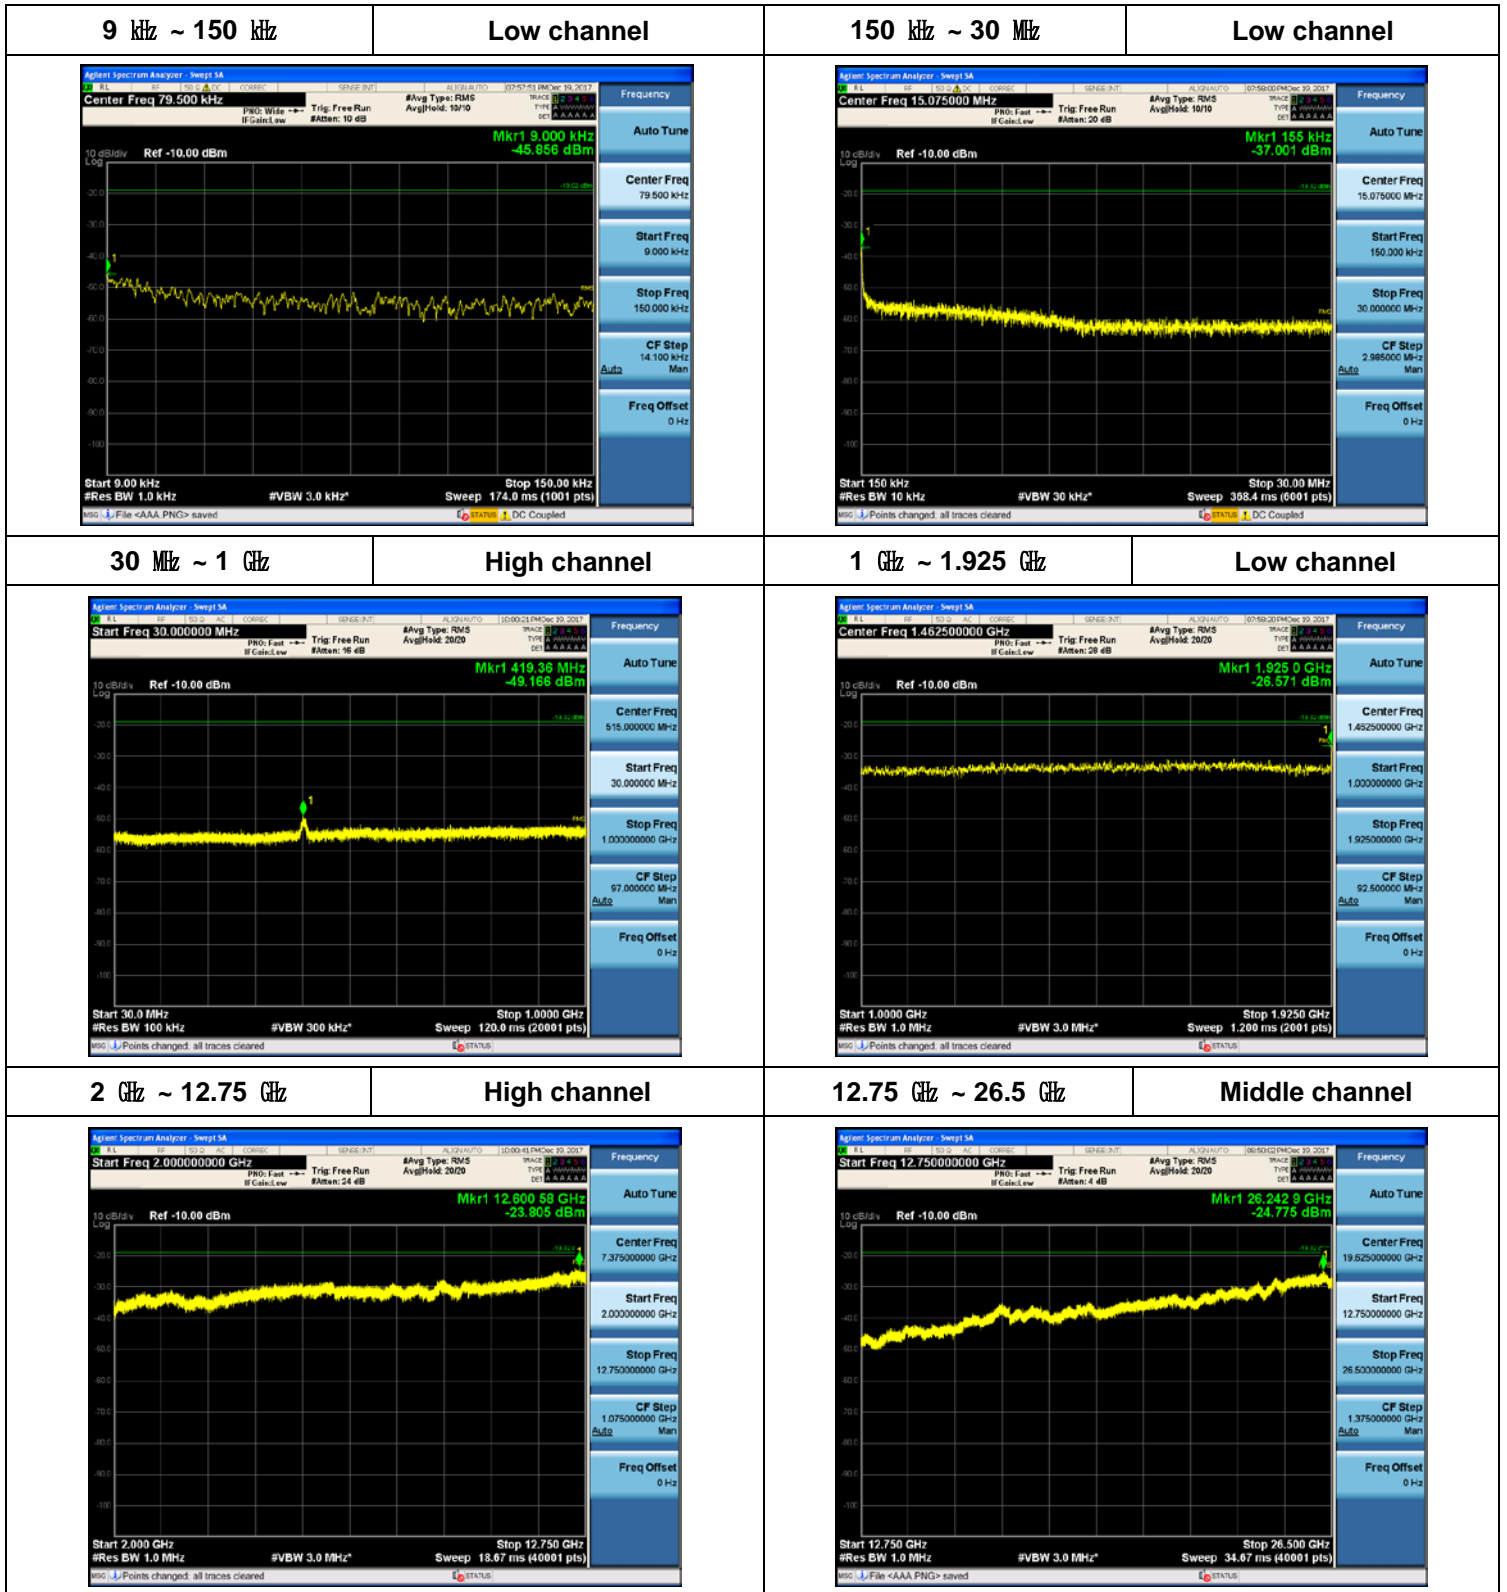

Plot Data for Output Port 3_64QAM

Plot Data for Output Port 3_256QAM

10 MHz + 5 MHz / 2 Carriers (20 W + 10 W)

Plot Data for Output Port 0_QPSK

Plot Data for Output Port 0_16QAM

Plot Data for Output Port 0_64QAM

Plot Data for Output Port 0_256QAM

Plot Data for Output Port 1_QPSK

Plot Data for Output Port 1_16QAM

Plot Data for Output Port 1_64QAM

Plot Data for Output Port 1_256QAM

Plot Data for Output Port 2_QPSK

Plot Data for Output Port 2_16QAM

Plot Data for Output Port 2_64QAM

Plot Data for Output Port 2_256QAM