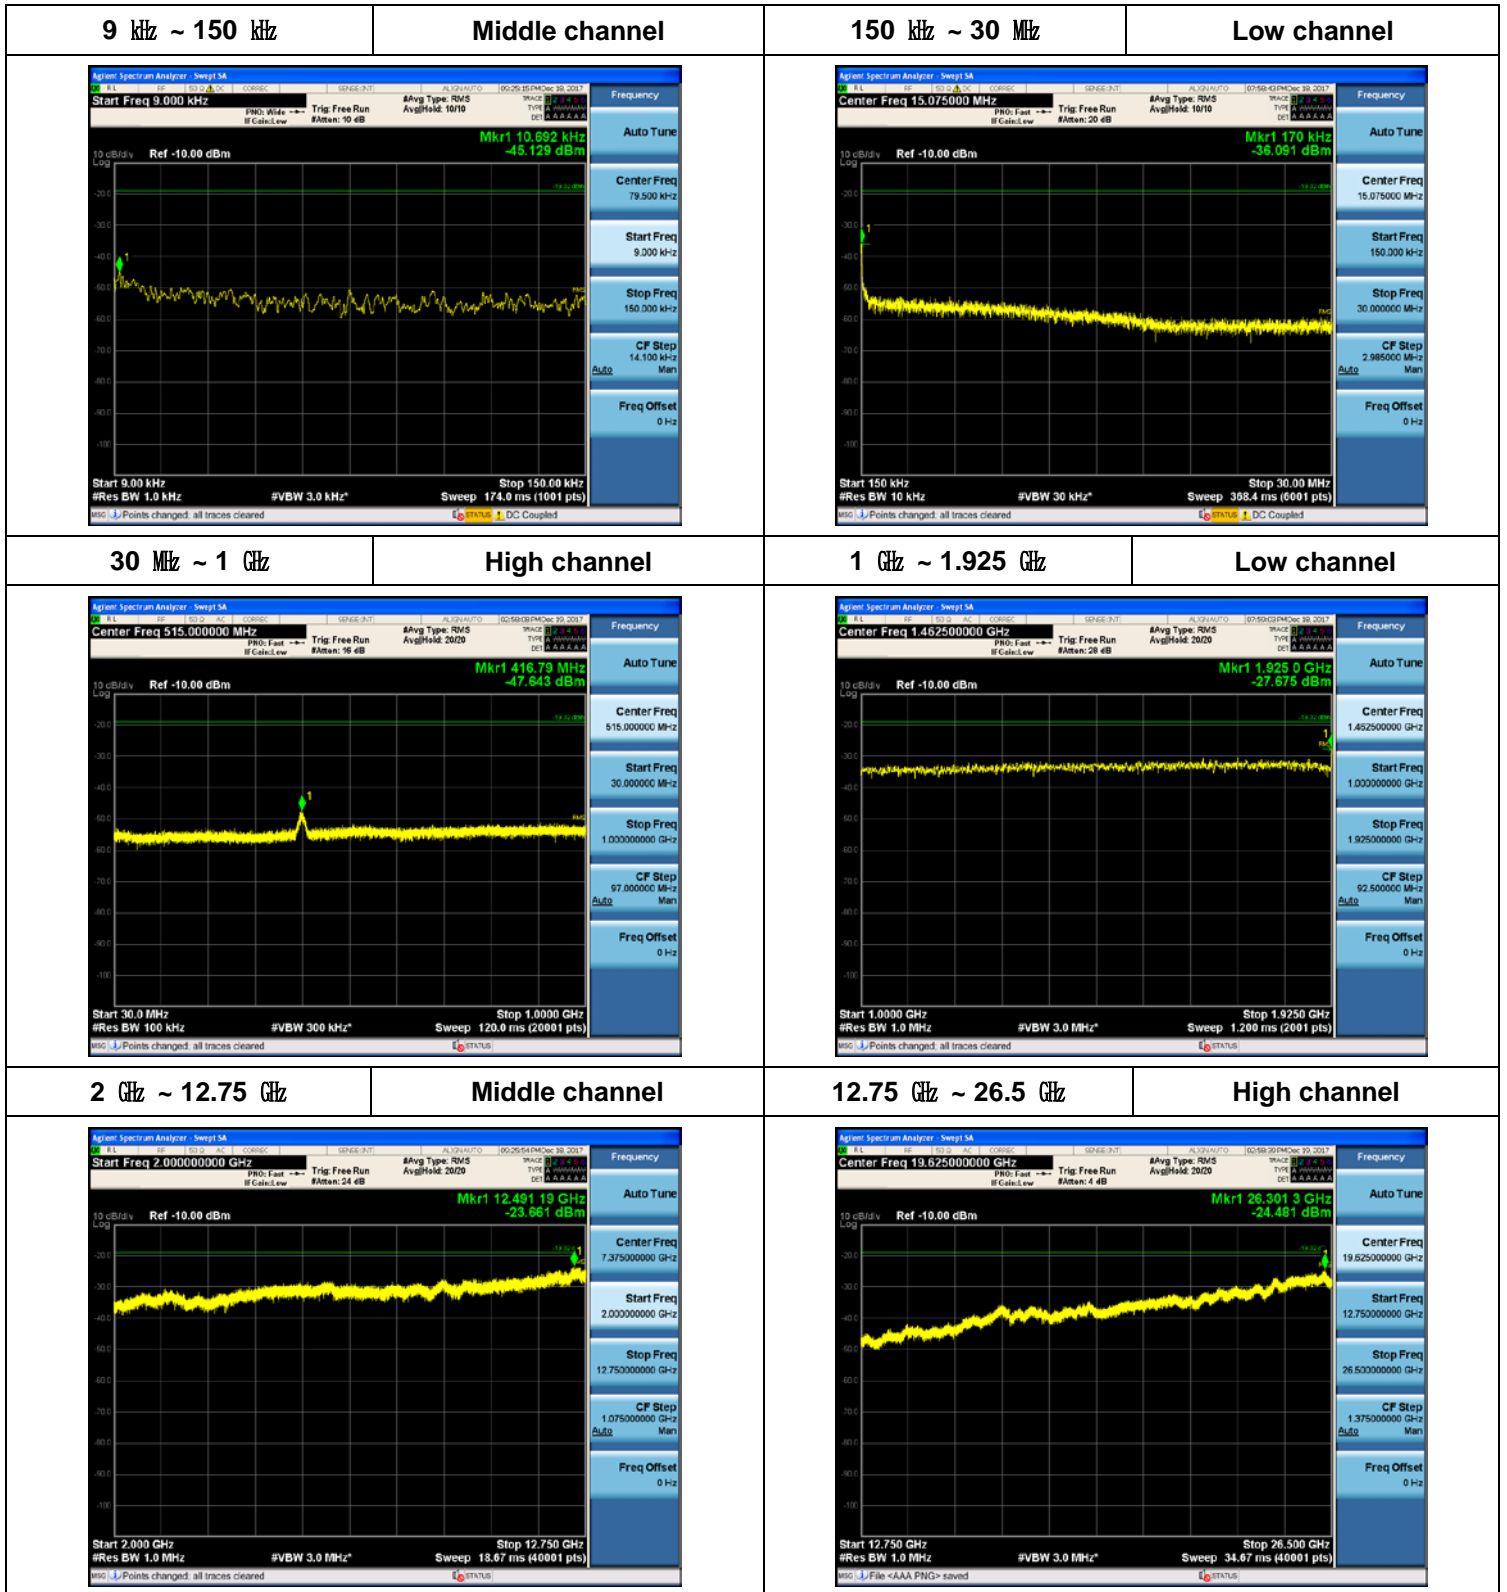

Plot Data for Output Port 3_64QAM

Plot Data for Output Port 3_256QAM

10 MHz + 5 MHz / 2 Carriers (20 W + 10 W)

Plot Data for Output Port 0_QPSK

Plot Data for Output Port 0_16QAM

Plot Data for Output Port 0_64QAM

Plot Data for Output Port 0_256QAM

Plot Data for Output Port 1_QPSK

Plot Data for Output Port 1_16QAM

Plot Data for Output Port 1_64QAM

Plot Data for Output Port 1_256QAM

Plot Data for Output Port 2_QPSK

Plot Data for Output Port 2_16QAM

Plot Data for Output Port 2_64QAM

Plot Data for Output Port 2_256QAM