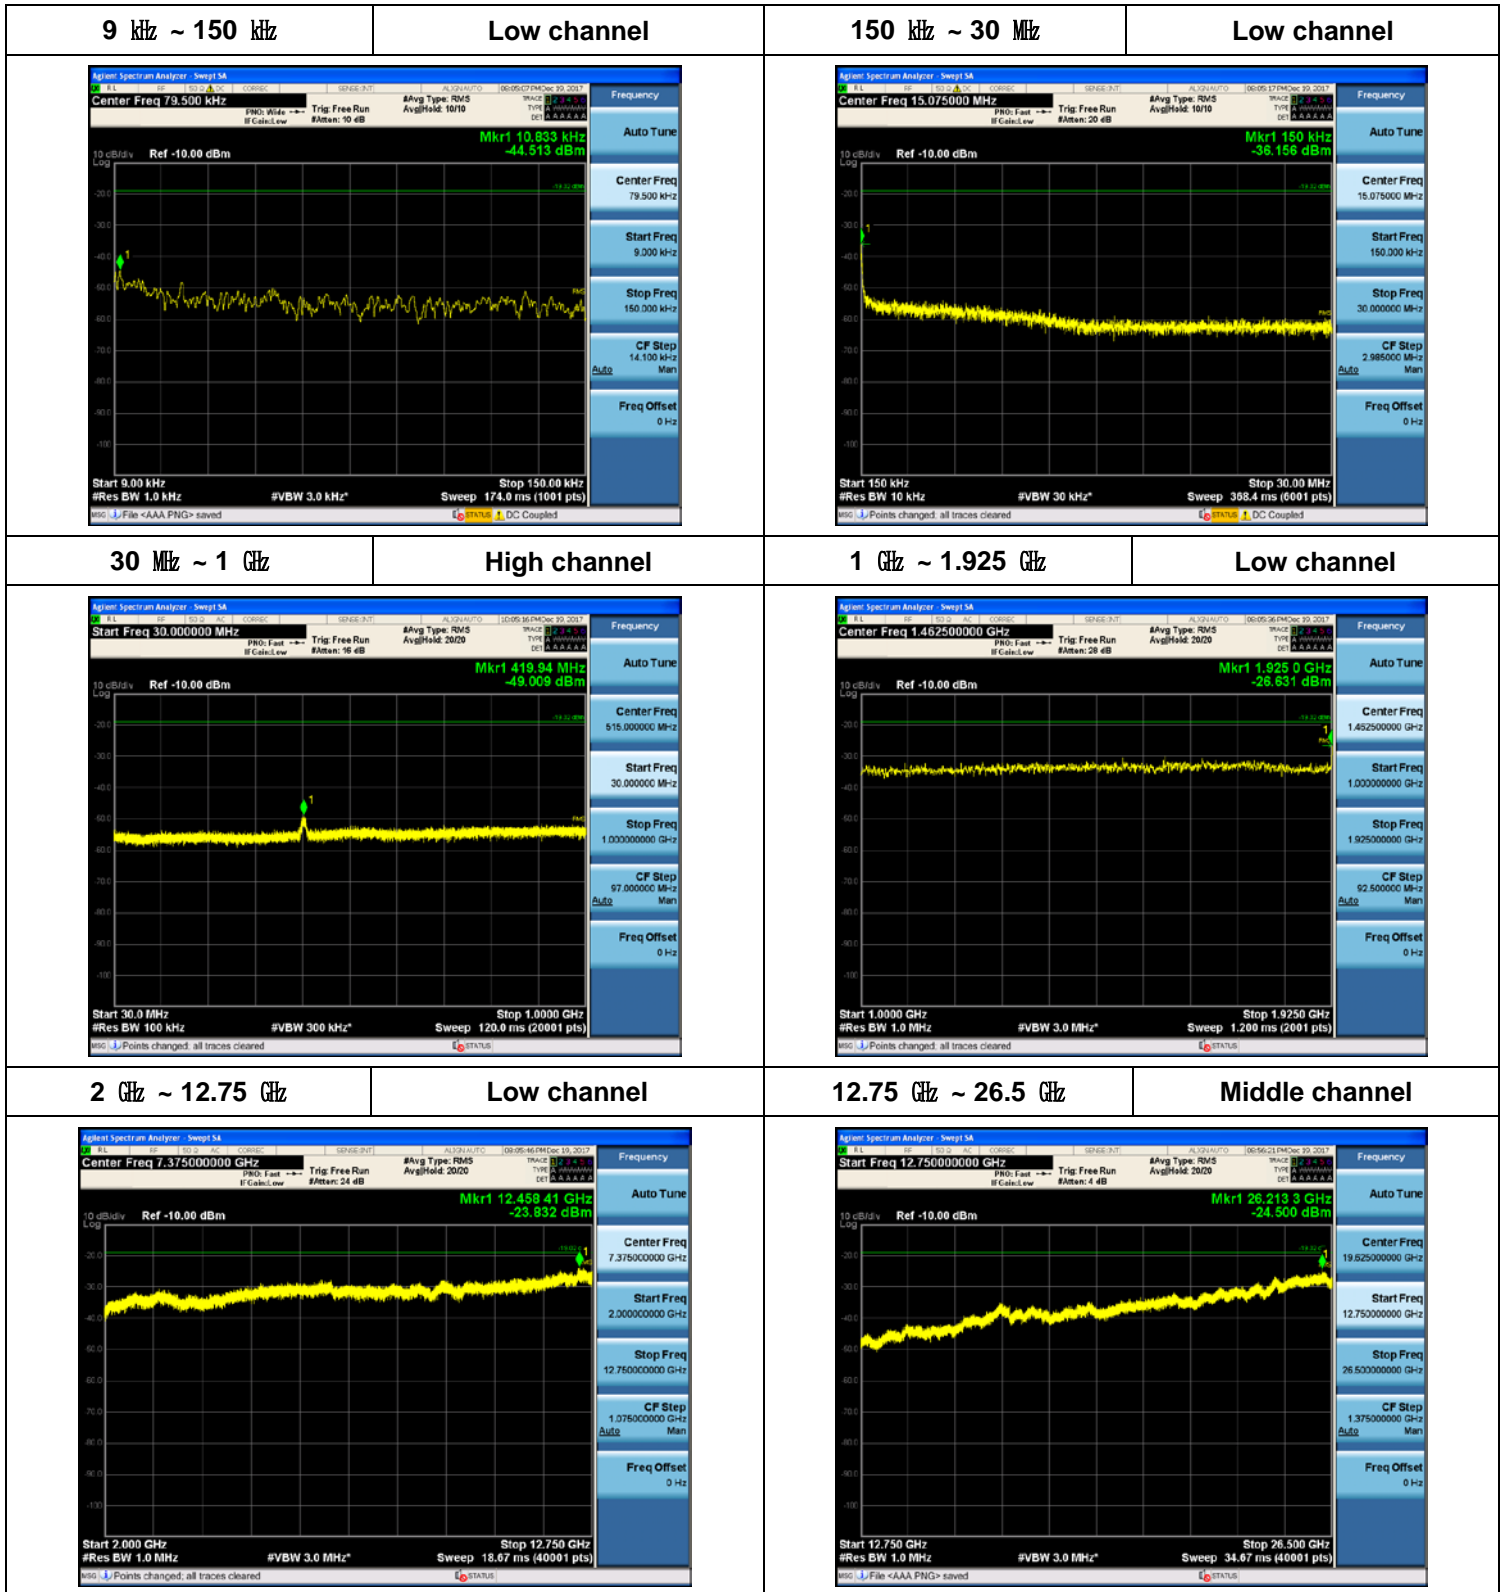

Plot Data for Output Port 3_64QAM

Plot Data for Output Port 3_256QAM

10 MHz + 5 MHz / 2 Carriers (20 W + 10 W)

Plot Data for Output Port 0_QPSK

Plot Data for Output Port 0_16QAM

Plot Data for Output Port 0_64QAM

Plot Data for Output Port 0_256QAM

Plot Data for Output Port 1_QPSK

Plot Data for Output Port 1_16QAM

Plot Data for Output Port 1_64QAM

Plot Data for Output Port 1_256QAM

Plot Data for Output Port 2_QPSK

Plot Data for Output Port 2_16QAM

Plot Data for Output Port 2_64QAM

Plot Data for Output Port 2_256QAM