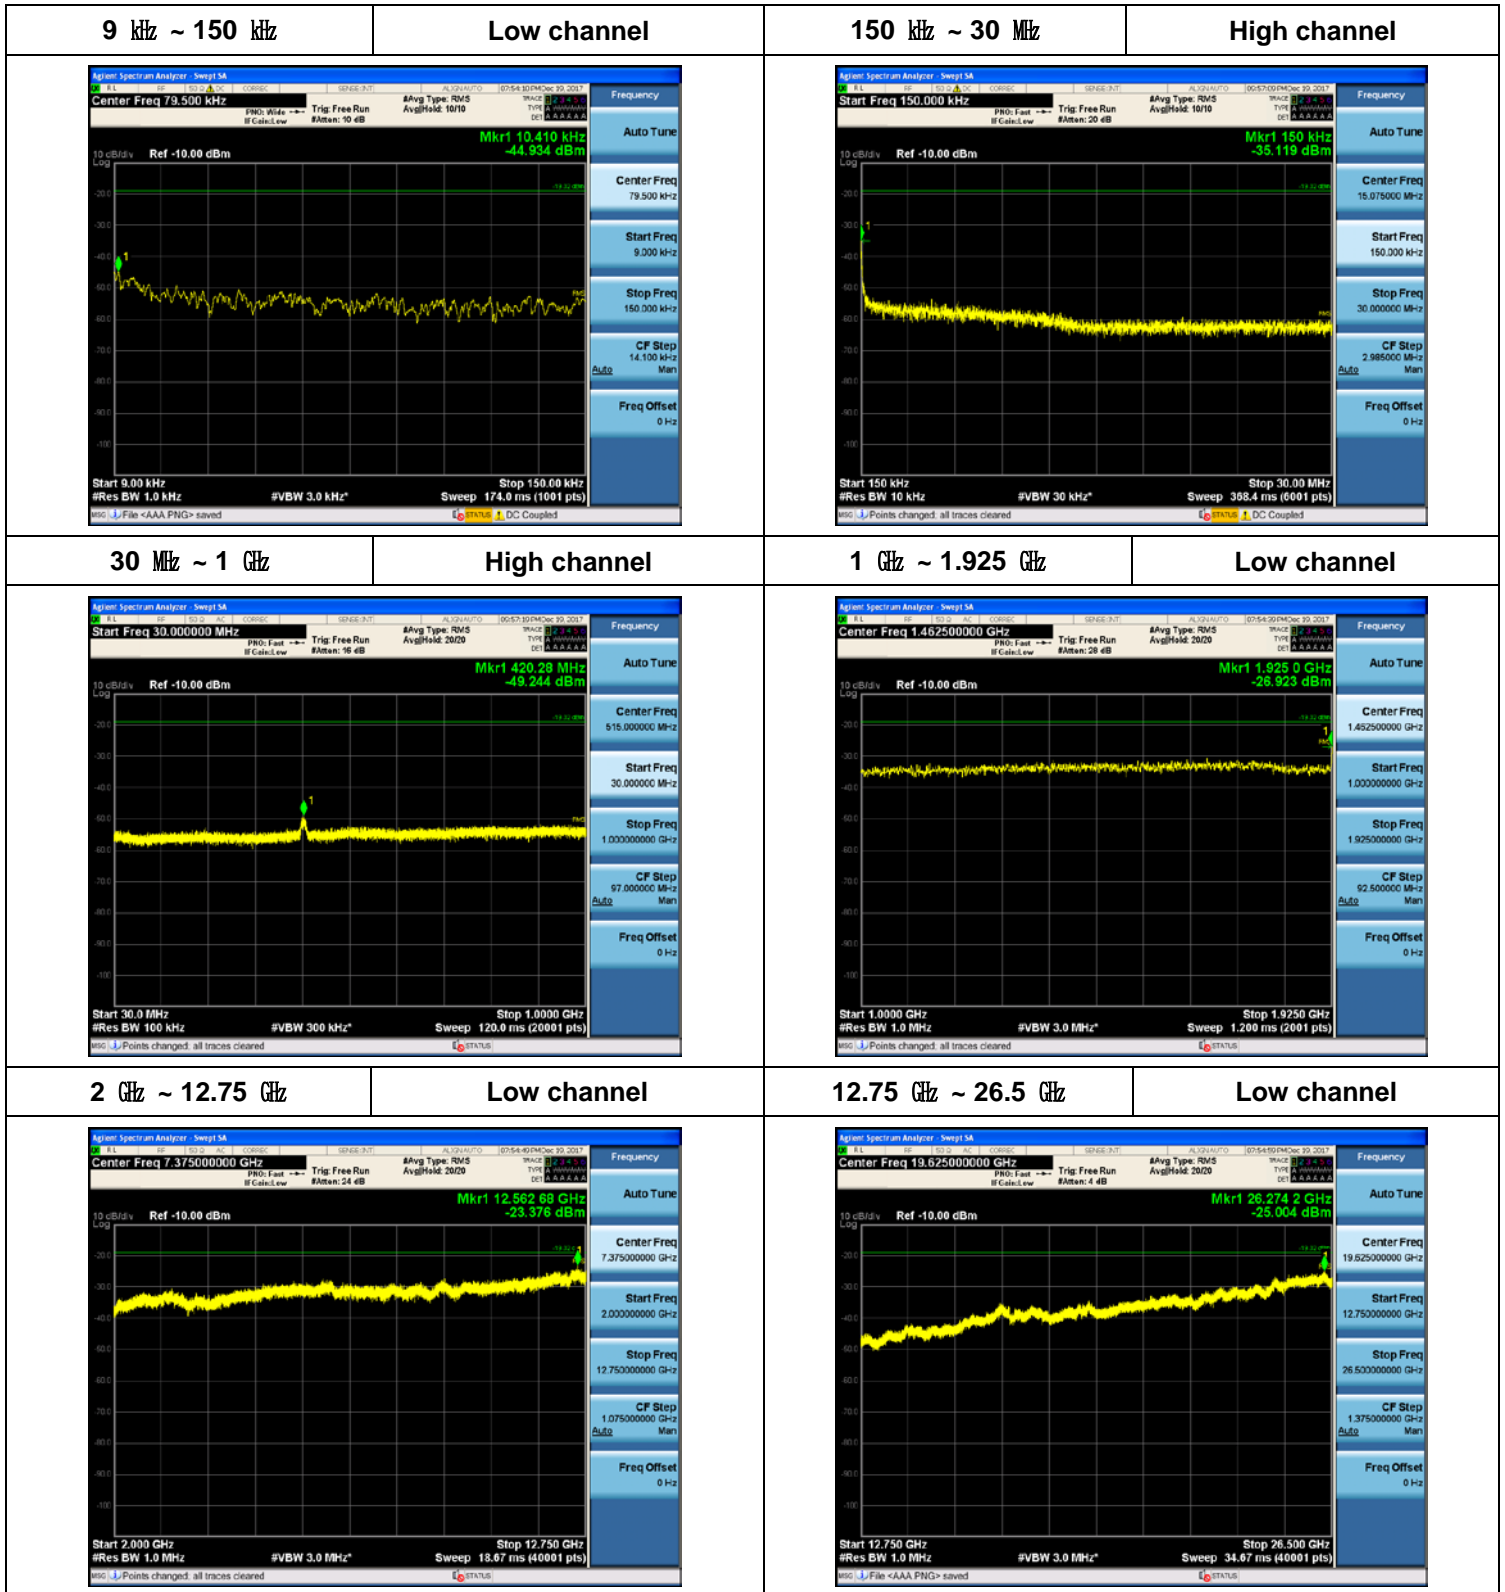

Plot Data for Output Port 3_64QAM

Plot Data for Output Port 3_256QAM

10 MHz + 5 MHz / 2 Carriers (20 W + 10 W)

Plot Data for Output Port 0_QPSK

Plot Data for Output Port 0_16QAM

Plot Data for Output Port 0_64QAM

Plot Data for Output Port 0_256QAM

Plot Data for Output Port 1_QPSK

Plot Data for Output Port 1_16QAM

Plot Data for Output Port 1_64QAM

Plot Data for Output Port 1_256QAM

Plot Data for Output Port 2_QPSK

Plot Data for Output Port 2_16QAM

Plot Data for Output Port 2_64QAM

Plot Data for Output Port 2_256QAM