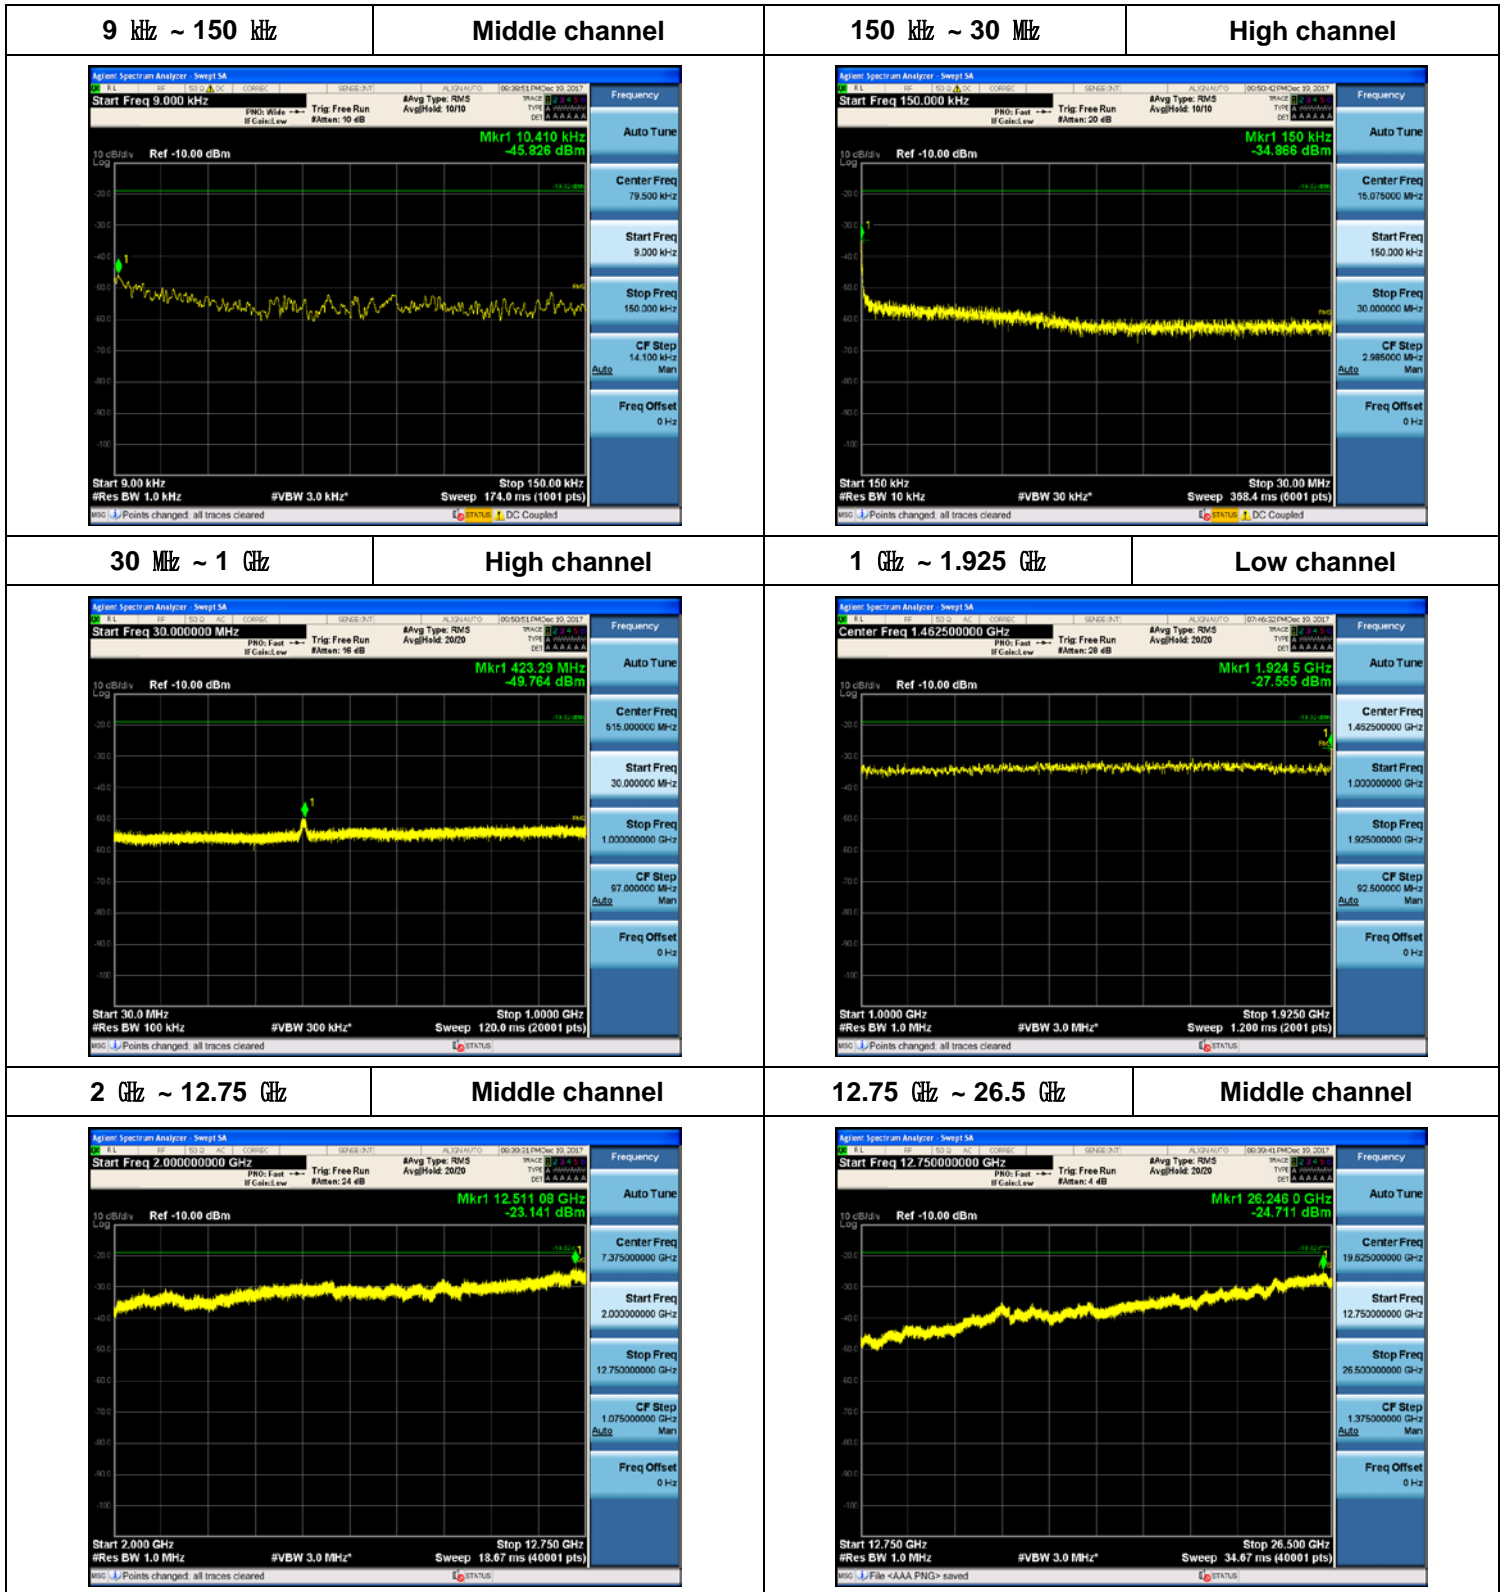

Plot Data for Output Port 3_64QAM

Plot Data for Output Port 3_256QAM

10 MHz + 5 MHz / 2 Carriers (20 W + 10 W)

Plot Data for Output Port 0_QPSK

Plot Data for Output Port 0_16QAM

Plot Data for Output Port 0_64QAM

Plot Data for Output Port 0_256QAM

Plot Data for Output Port 1_QPSK

Plot Data for Output Port 1_16QAM

Plot Data for Output Port 1_64QAM

Plot Data for Output Port 1_256QAM

Plot Data for Output Port 2_QPSK

Plot Data for Output Port 2_16QAM

Plot Data for Output Port 2_64QAM

Plot Data for Output Port 2_256QAM