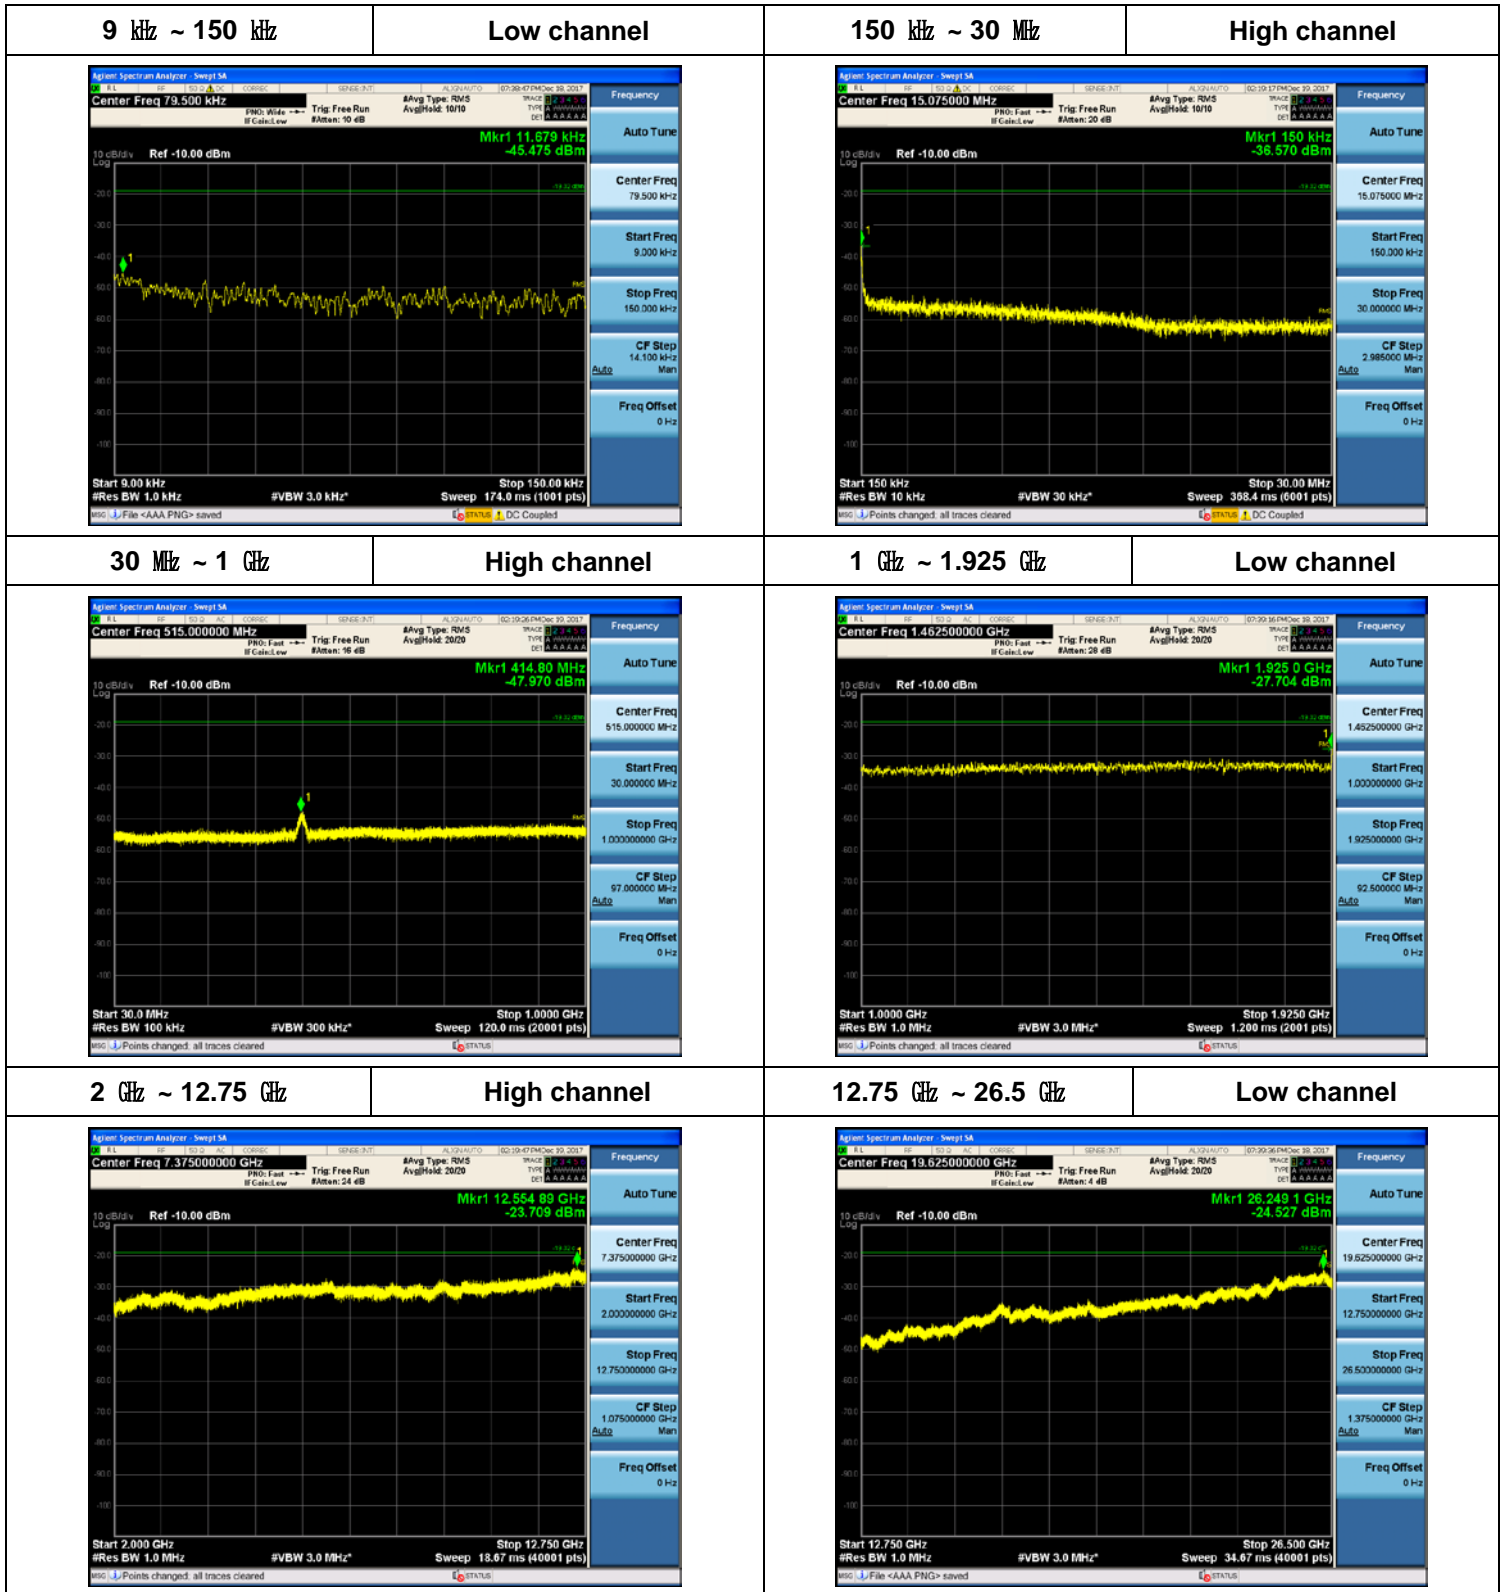

15 MHz + 5 MHz / 2 Carriers (30 W + 10 W)

Plot Data for Output Port 0_QPSK

Plot Data for Output Port 0_16QAM

Plot Data for Output Port 0_64QAM

Plot Data for Output Port 0_256QAM

Plot Data for Output Port 1_QPSK

Plot Data for Output Port 1_16QAM

Plot Data for Output Port 1_64QAM

Plot Data for Output Port 1_256QAM

Plot Data for Output Port 2_QPSK

Plot Data for Output Port 2_16QAM

Plot Data for Output Port 2_64QAM

Plot Data for Output Port 2_256QAM

Plot Data for Output Port 3_QPSK

Plot Data for Output Port 3_16QAM