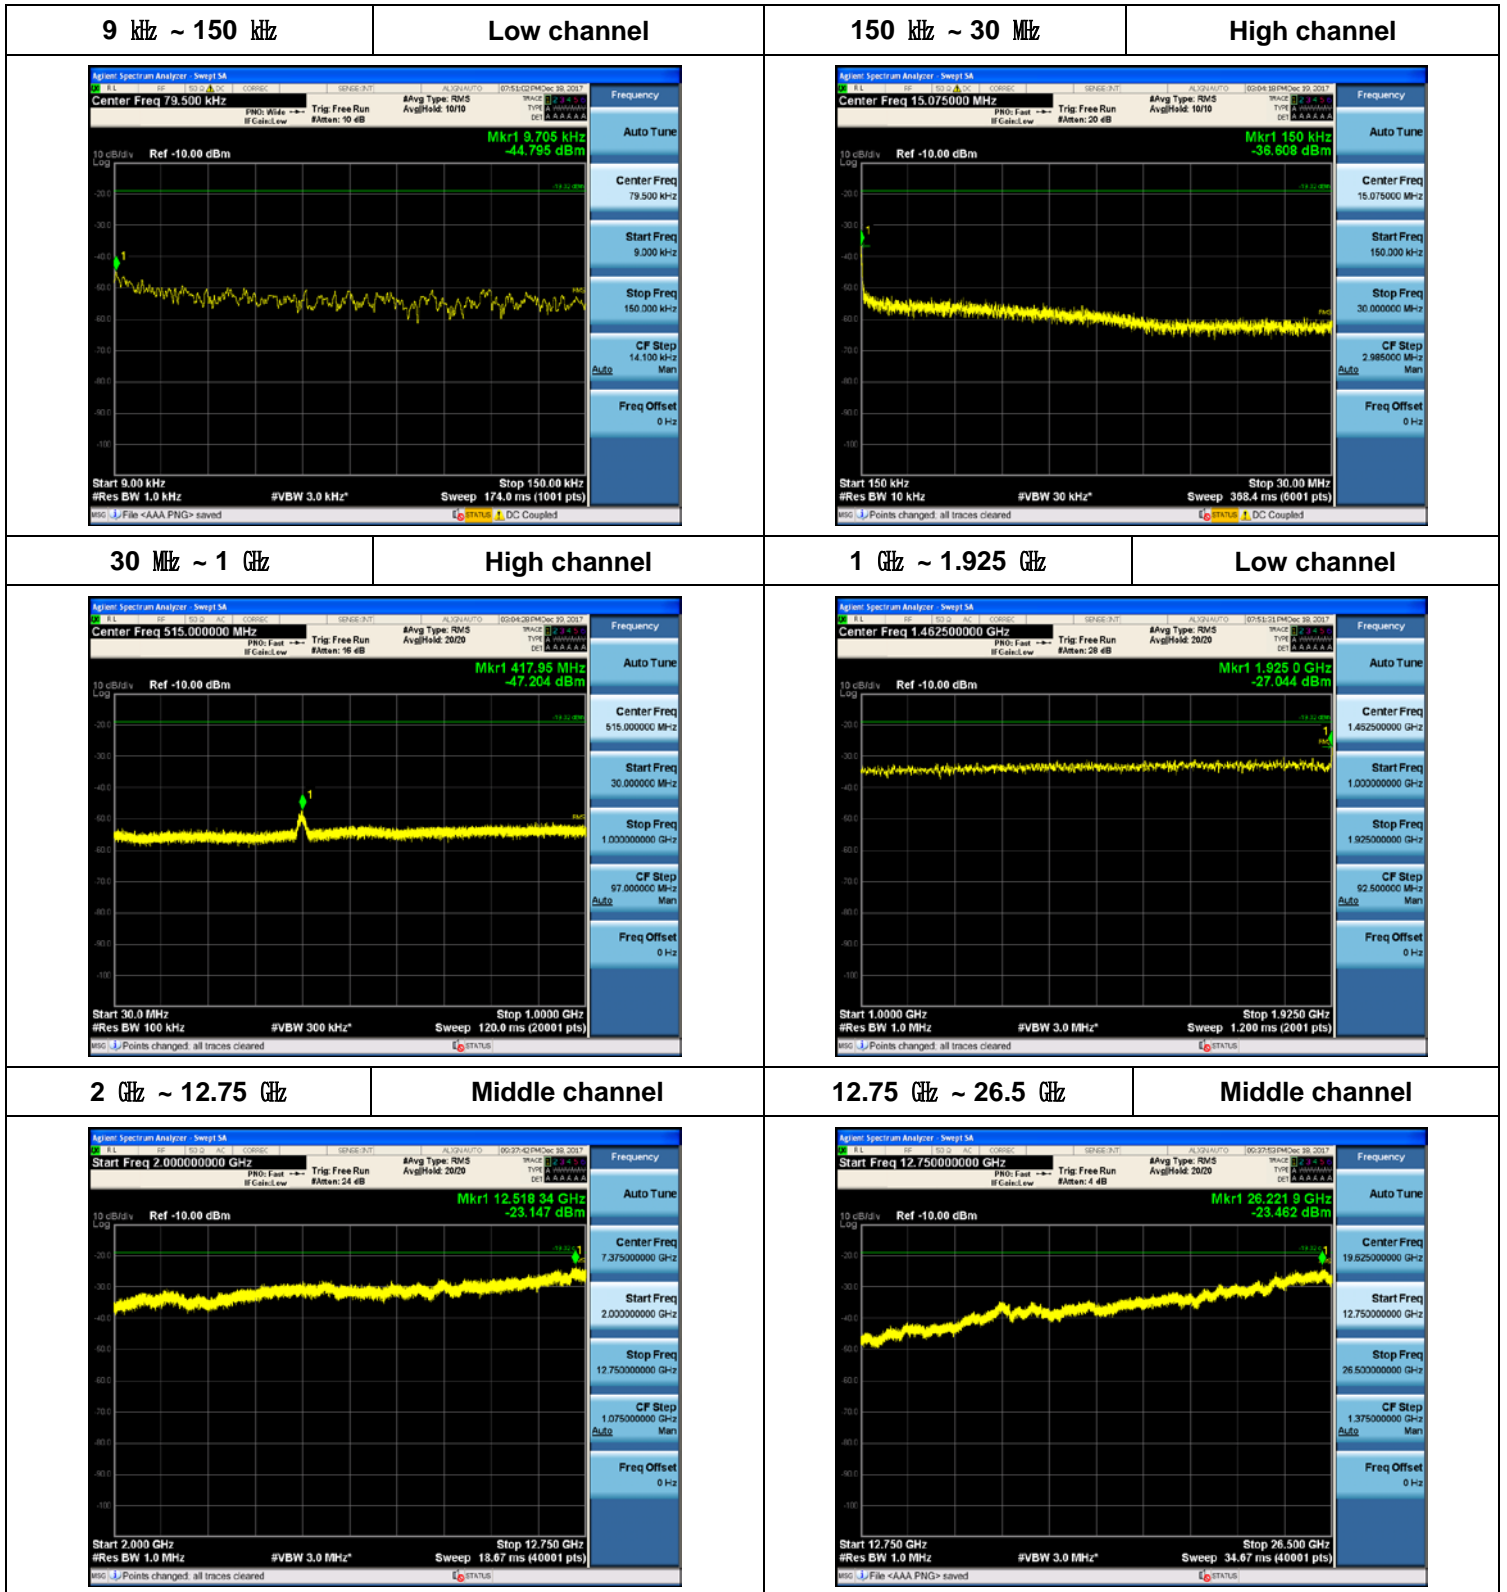

15 MHz + 5 MHz / 2 Carriers (30 W + 10 W)

Plot Data for Output Port 0_QPSK

Plot Data for Output Port 0_16QAM

Plot Data for Output Port 0_64QAM

Plot Data for Output Port 0_256QAM

Plot Data for Output Port 1_QPSK

Plot Data for Output Port 1_16QAM

Plot Data for Output Port 1_64QAM

Plot Data for Output Port 1_256QAM

Plot Data for Output Port 2_QPSK

Plot Data for Output Port 2_16QAM

Plot Data for Output Port 2_64QAM

Plot Data for Output Port 2_256QAM

Plot Data for Output Port 3_QPSK

Plot Data for Output Port 3_16QAM