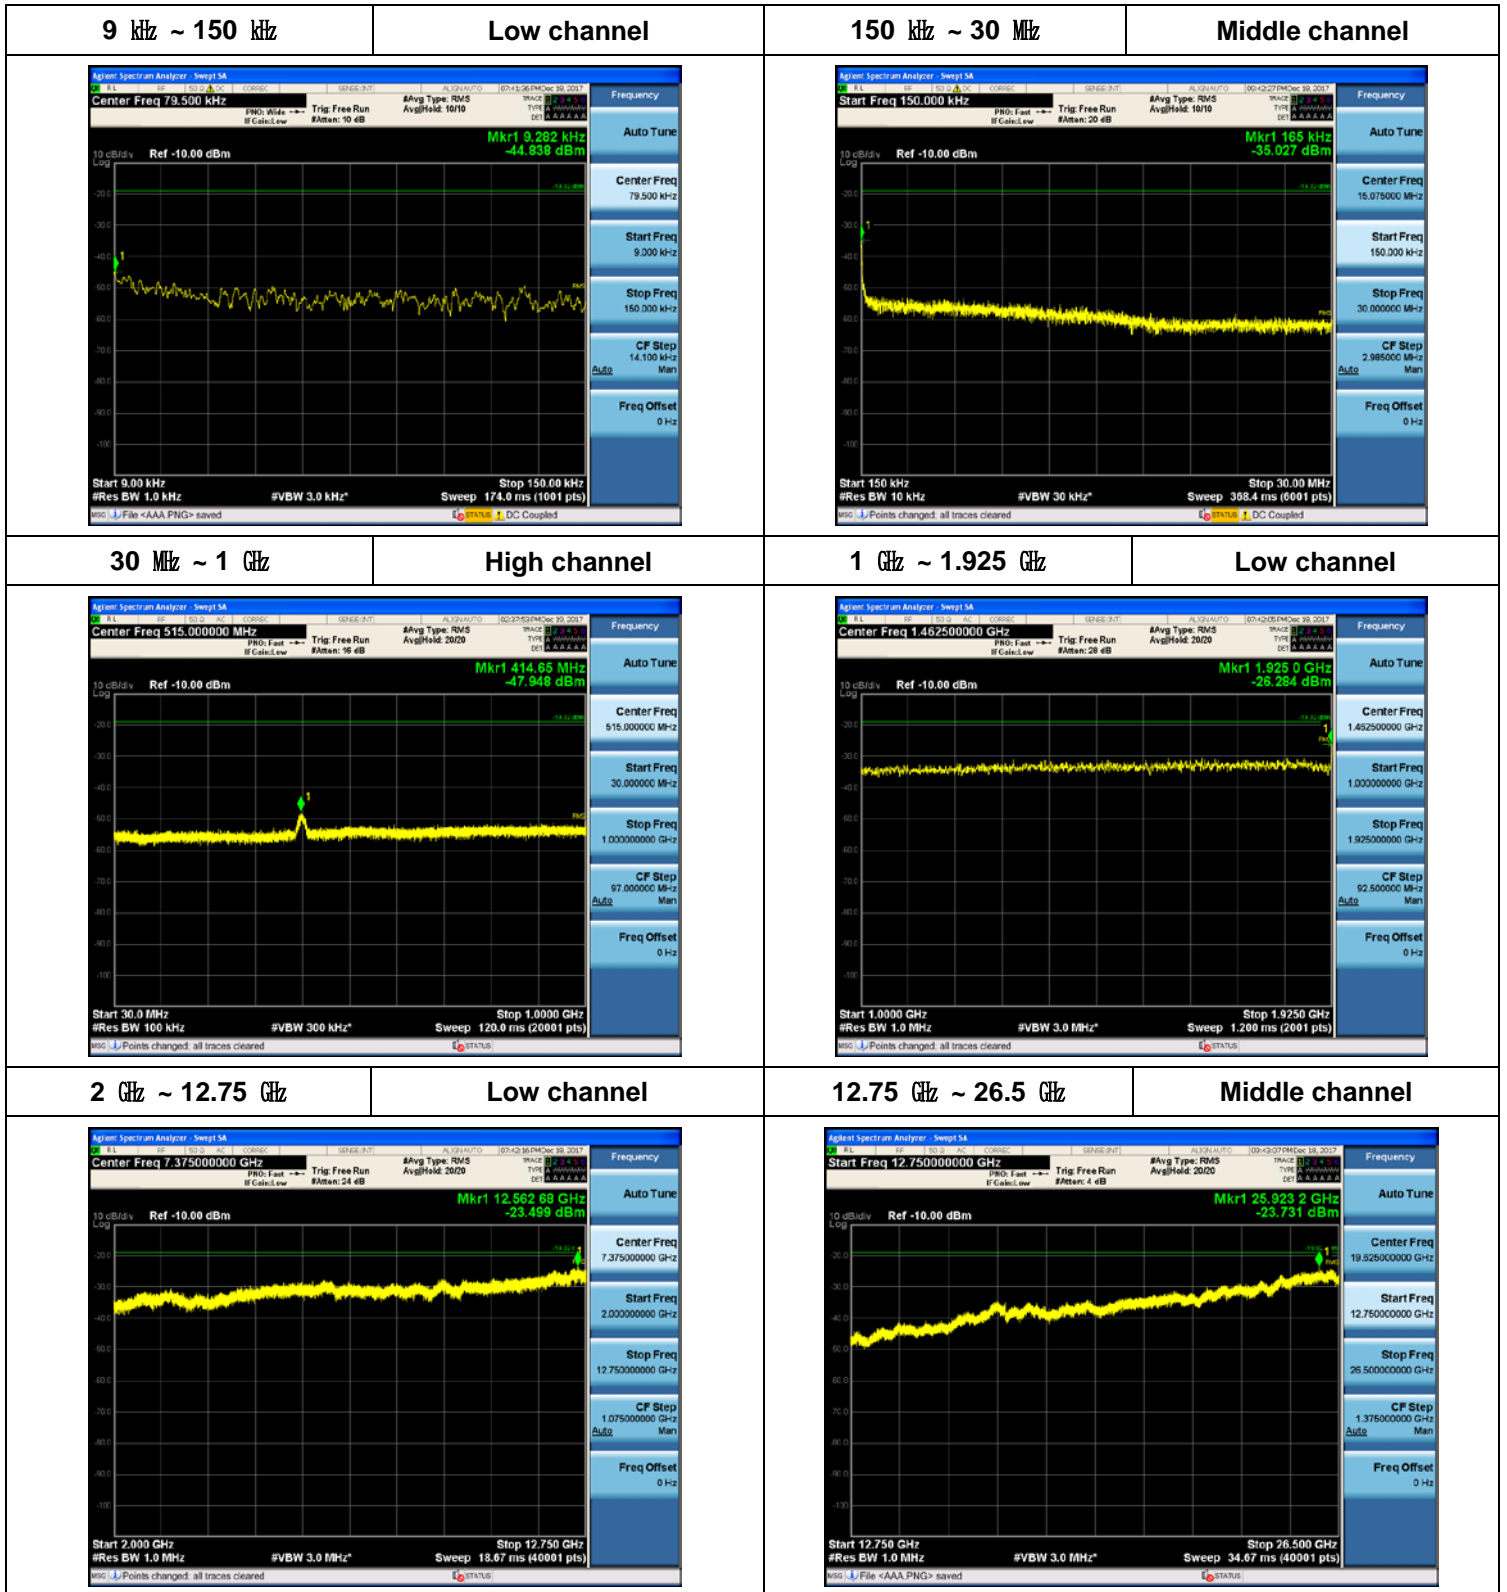

15 MHz + 5 MHz / 2 Carriers (30 W + 10 W)

Plot Data for Output Port 0_QPSK

Plot Data for Output Port 0_16QAM

Plot Data for Output Port 0_64QAM

Plot Data for Output Port 0_256QAM

Plot Data for Output Port 1_QPSK

Plot Data for Output Port 1_16QAM

Plot Data for Output Port 1_64QAM

Plot Data for Output Port 1_256QAM

Plot Data for Output Port 2_QPSK

Plot Data for Output Port 2_16QAM

Plot Data for Output Port 2_64QAM

Plot Data for Output Port 2_256QAM

Plot Data for Output Port 3_QPSK

Plot Data for Output Port 3_16QAM