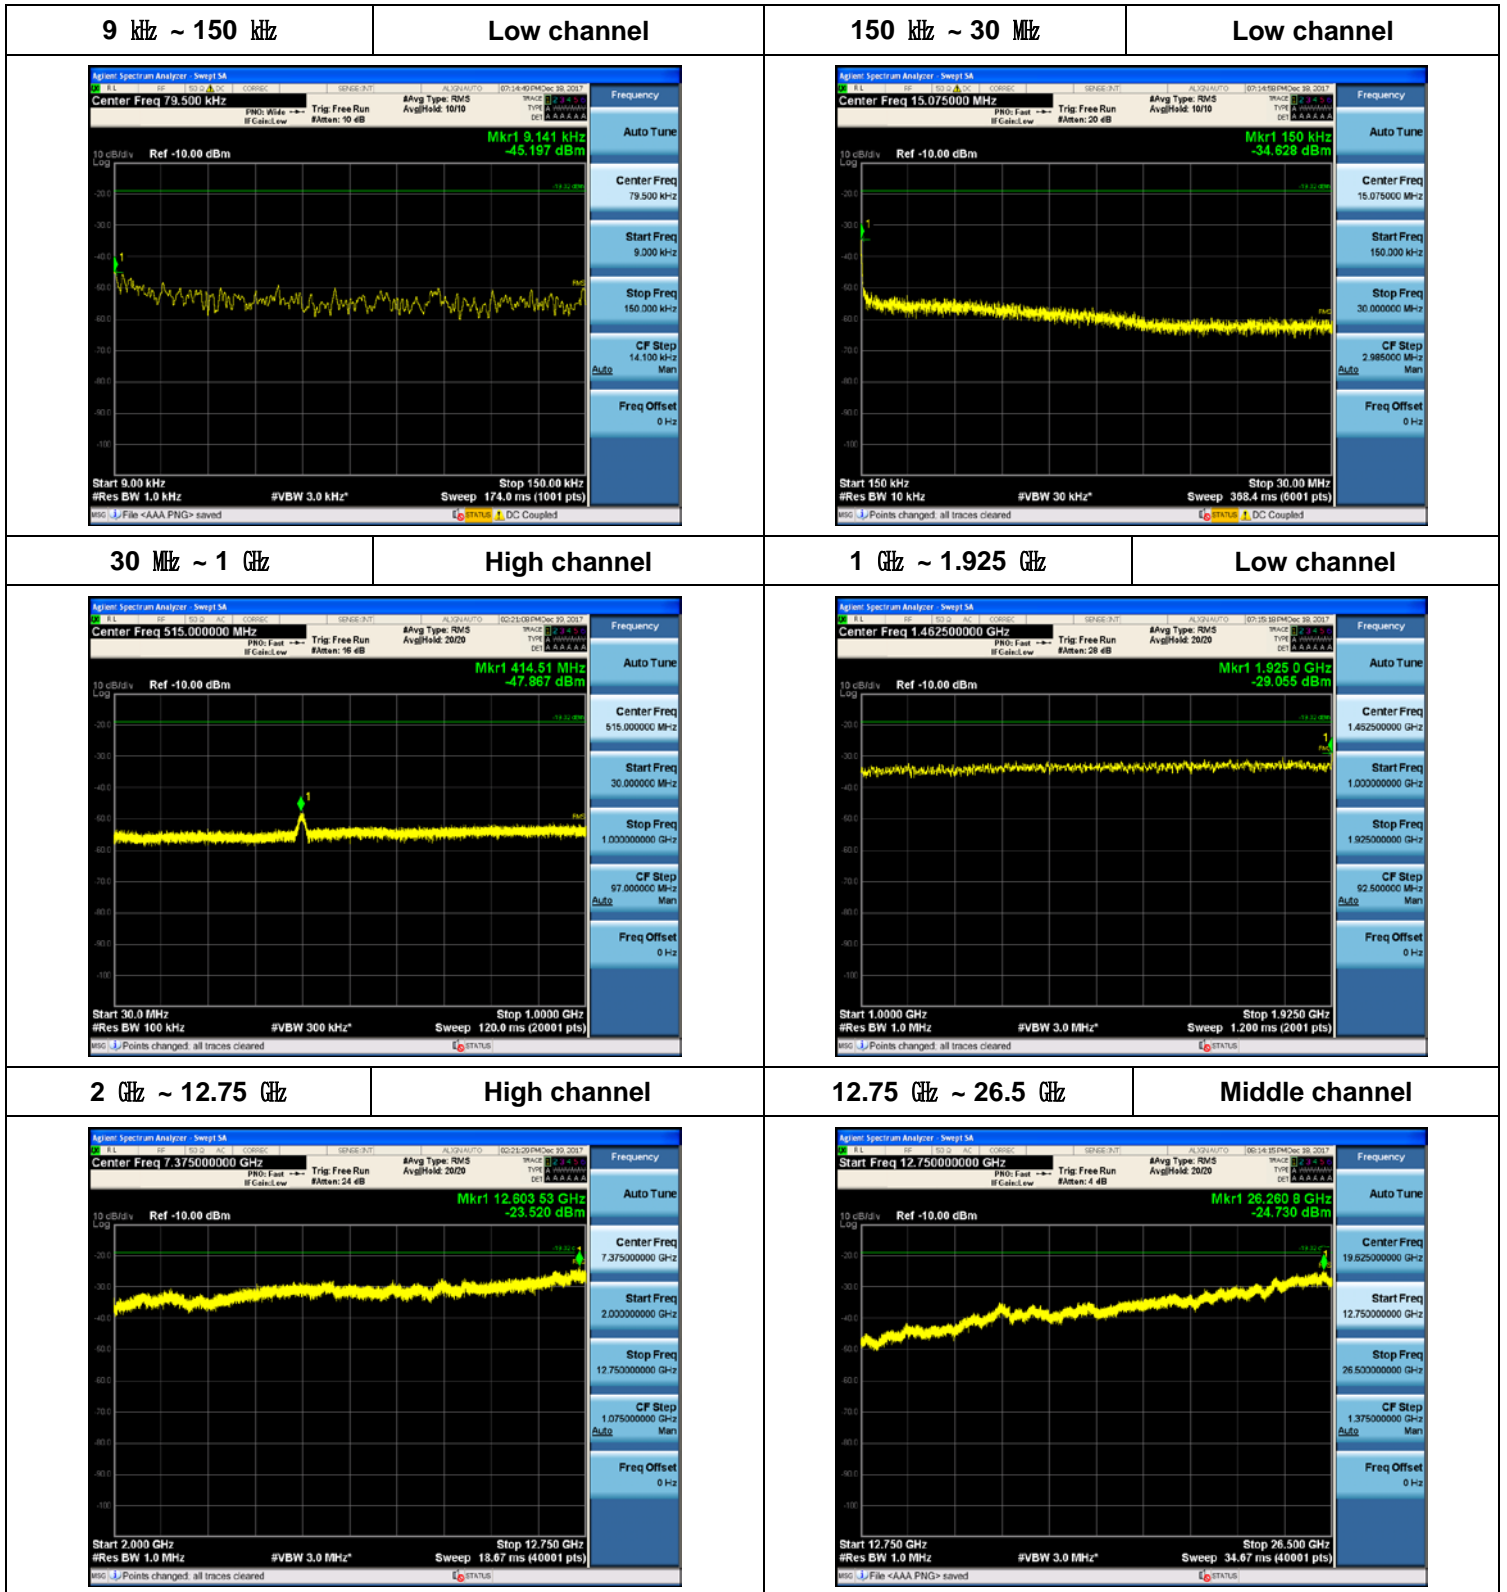

15 MHz + 5 MHz / 2 Carriers (30 W + 10 W)

Plot Data for Output Port 0_QPSK

Plot Data for Output Port 0_16QAM

Plot Data for Output Port 0_64QAM

Plot Data for Output Port 0_256QAM

Plot Data for Output Port 1_QPSK

Plot Data for Output Port 1_16QAM

Plot Data for Output Port 1_64QAM

Plot Data for Output Port 1_256QAM

Plot Data for Output Port 2_QPSK

Plot Data for Output Port 2_16QAM

Plot Data for Output Port 2_64QAM

Plot Data for Output Port 2_256QAM

Plot Data for Output Port 3_QPSK

Plot Data for Output Port 3_16QAM