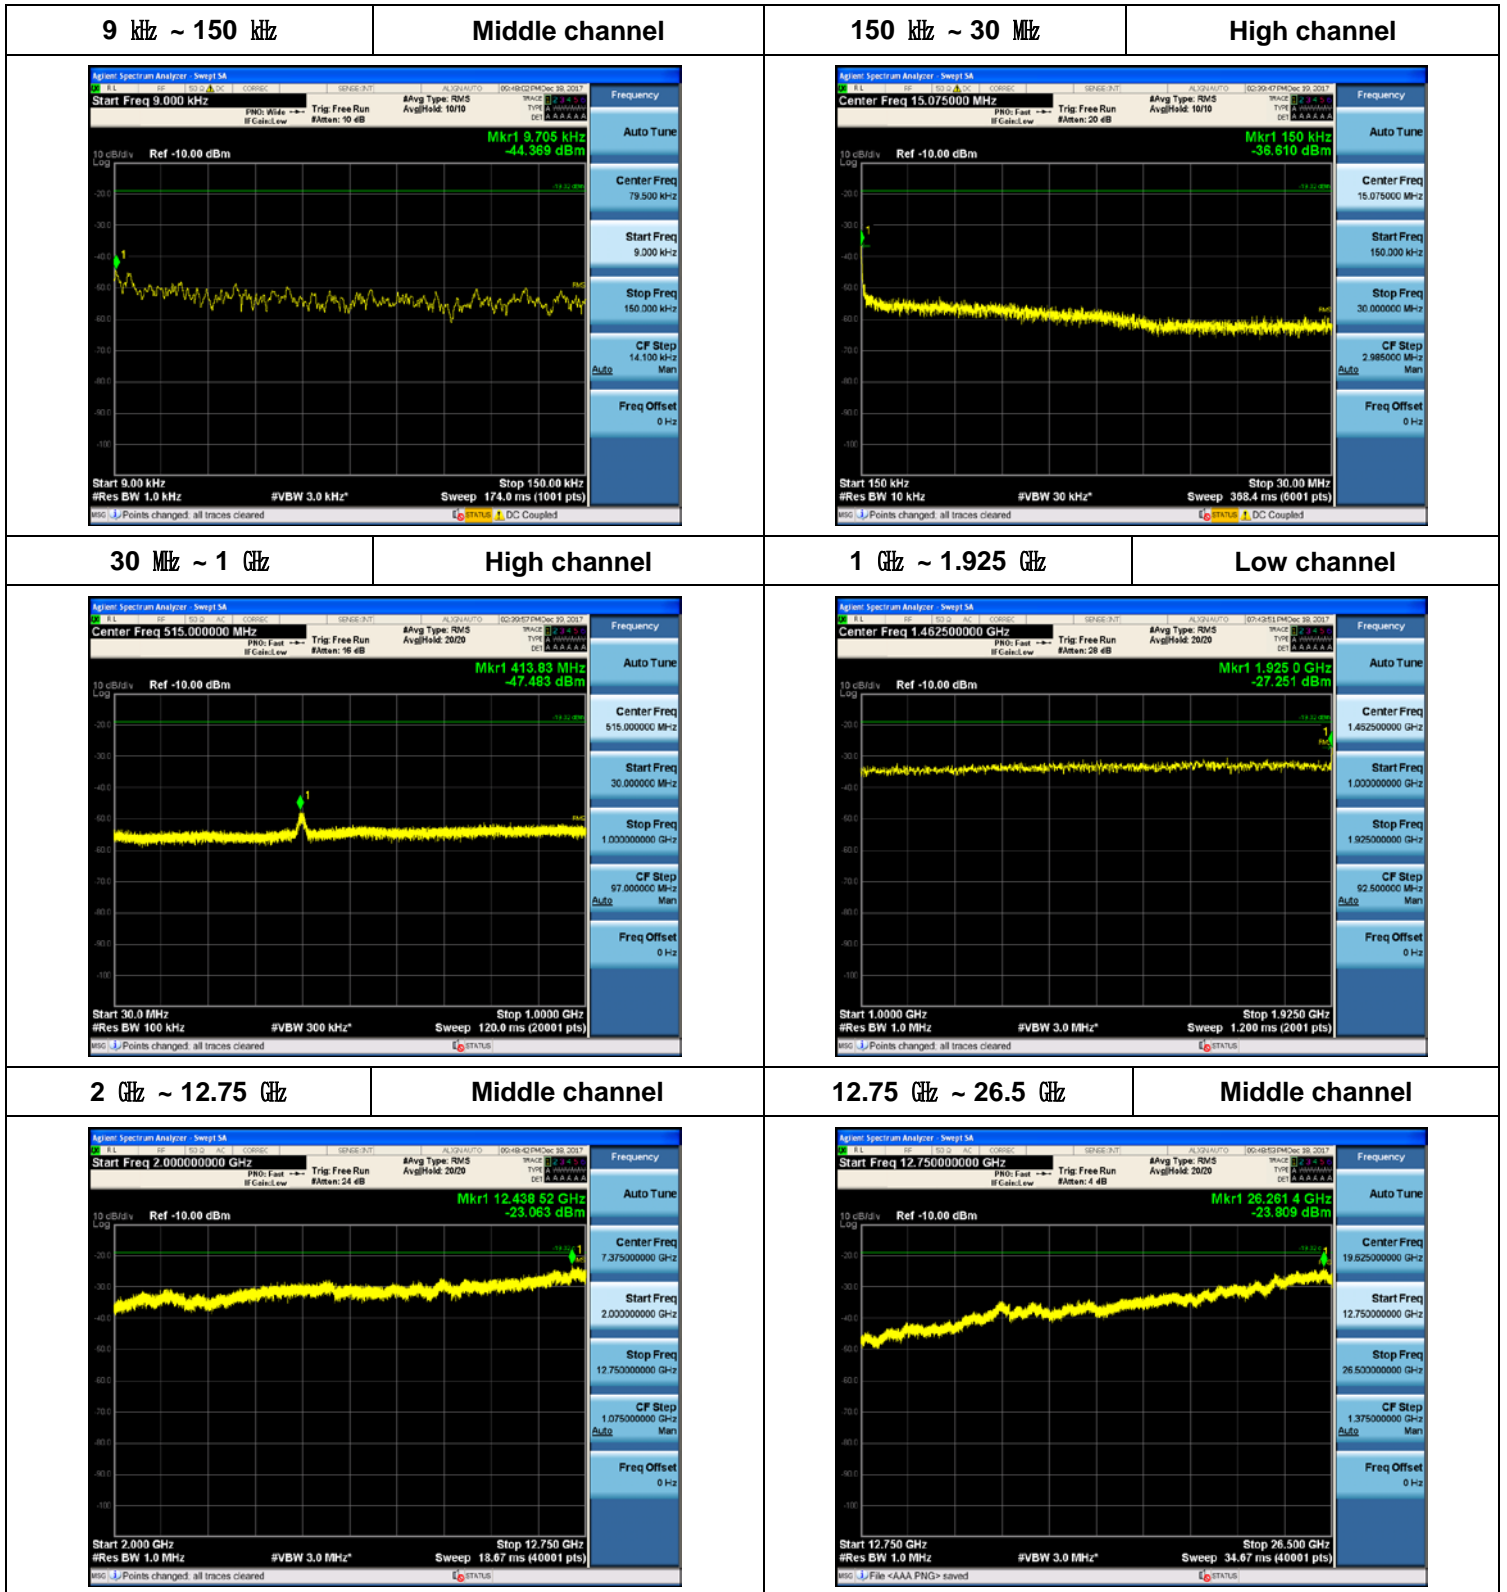

15 MHz + 5 MHz / 2 Carriers (30 W + 10 W)

Plot Data for Output Port 0_QPSK

Plot Data for Output Port 0_16QAM

Plot Data for Output Port 0_64QAM

Plot Data for Output Port 0_256QAM

Plot Data for Output Port 1_QPSK

Plot Data for Output Port 1_16QAM

Plot Data for Output Port 1_64QAM

Plot Data for Output Port 1_256QAM

Plot Data for Output Port 2_QPSK

Plot Data for Output Port 2_16QAM

Plot Data for Output Port 2_64QAM

Plot Data for Output Port 2_256QAM

Plot Data for Output Port 3_QPSK

Plot Data for Output Port 3_16QAM