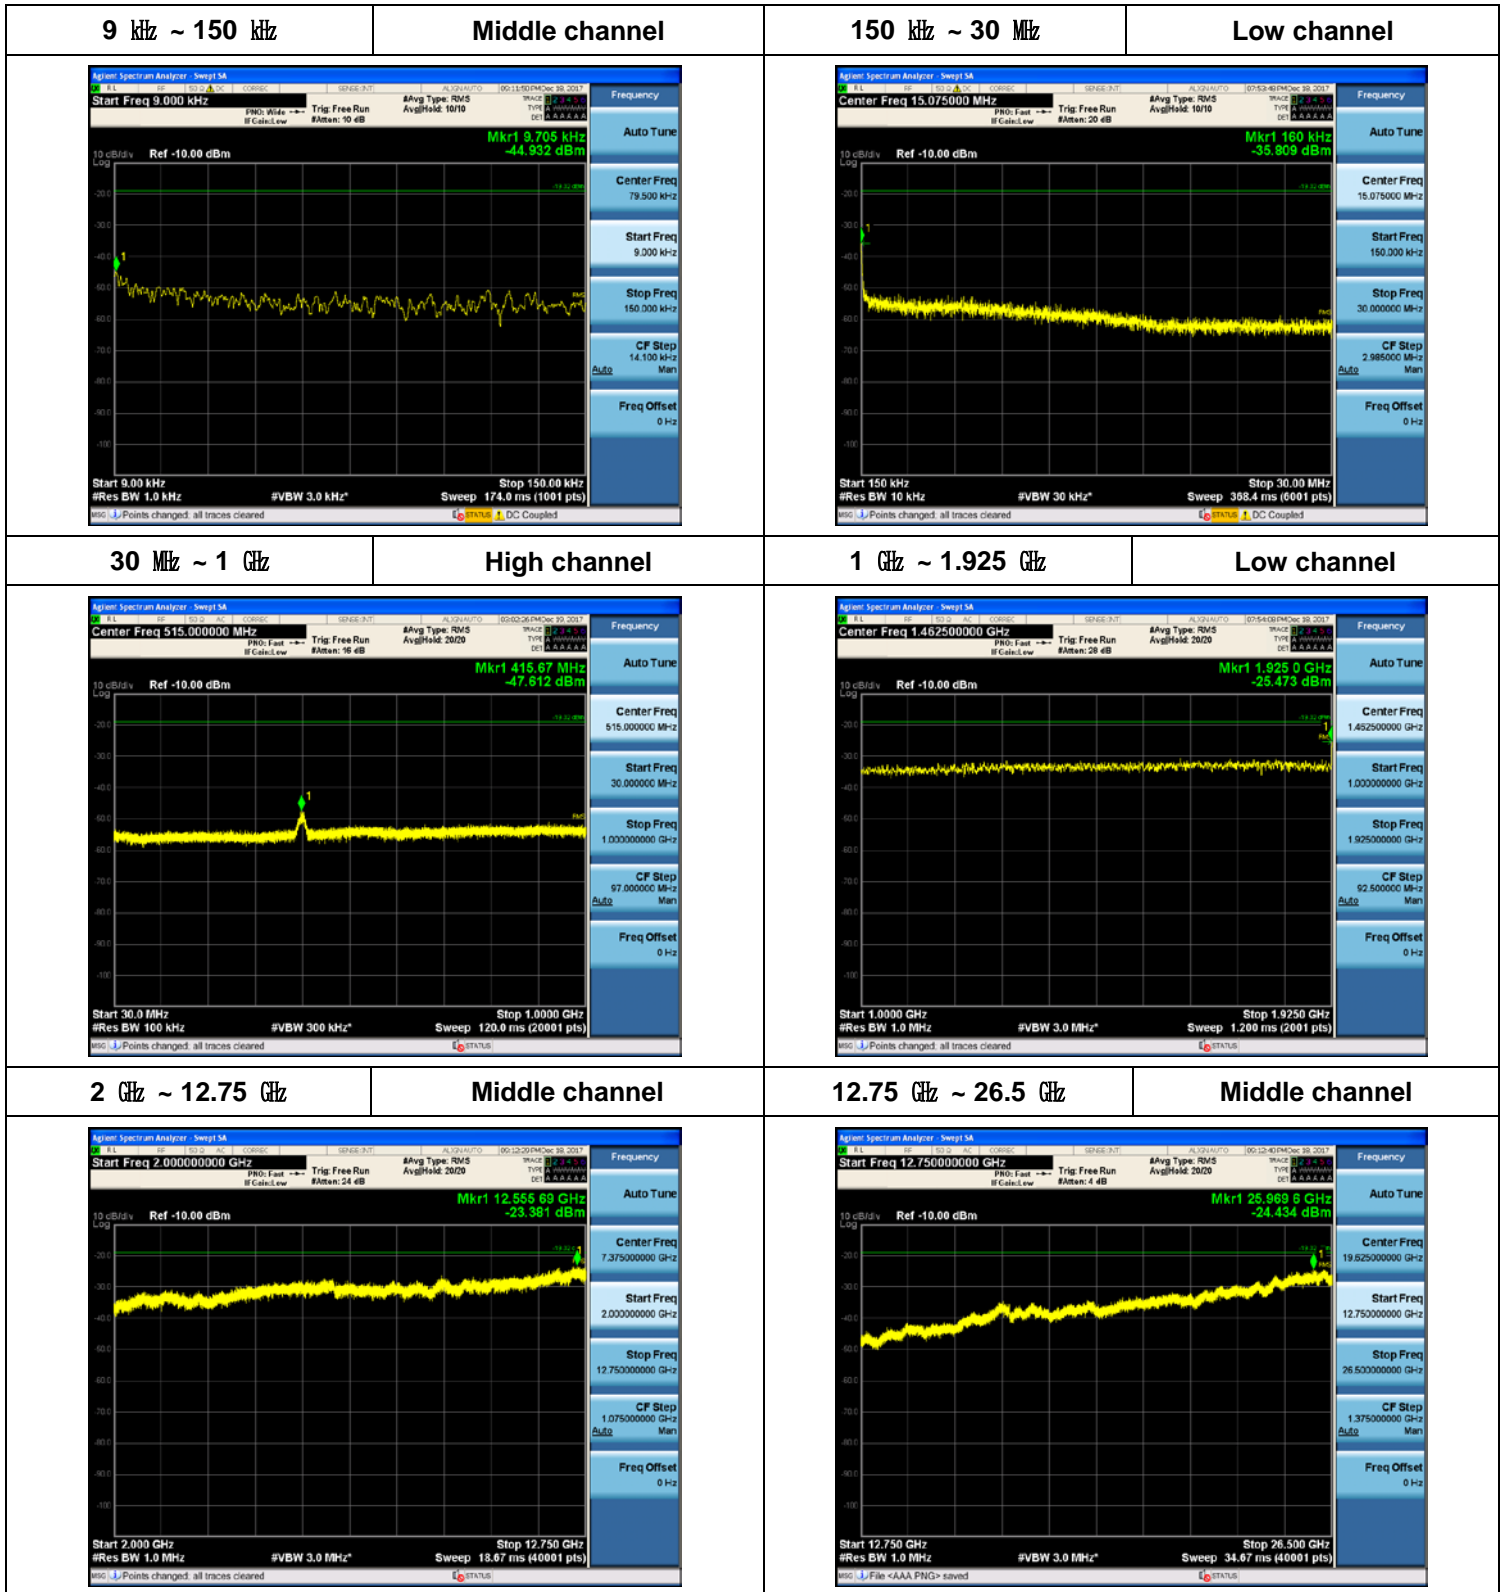

15 MHz + 5 MHz / 2 Carriers (30 W + 10 W)

Plot Data for Output Port 0_QPSK

Plot Data for Output Port 0_16QAM

Plot Data for Output Port 0_64QAM

Plot Data for Output Port 0_256QAM

Plot Data for Output Port 1_QPSK

Plot Data for Output Port 1_16QAM

Plot Data for Output Port 1_64QAM

Plot Data for Output Port 1_256QAM

Plot Data for Output Port 2_QPSK

Plot Data for Output Port 2_16QAM

Plot Data for Output Port 2_64QAM

Plot Data for Output Port 2_256QAM

Plot Data for Output Port 3_QPSK

Plot Data for Output Port 3_16QAM