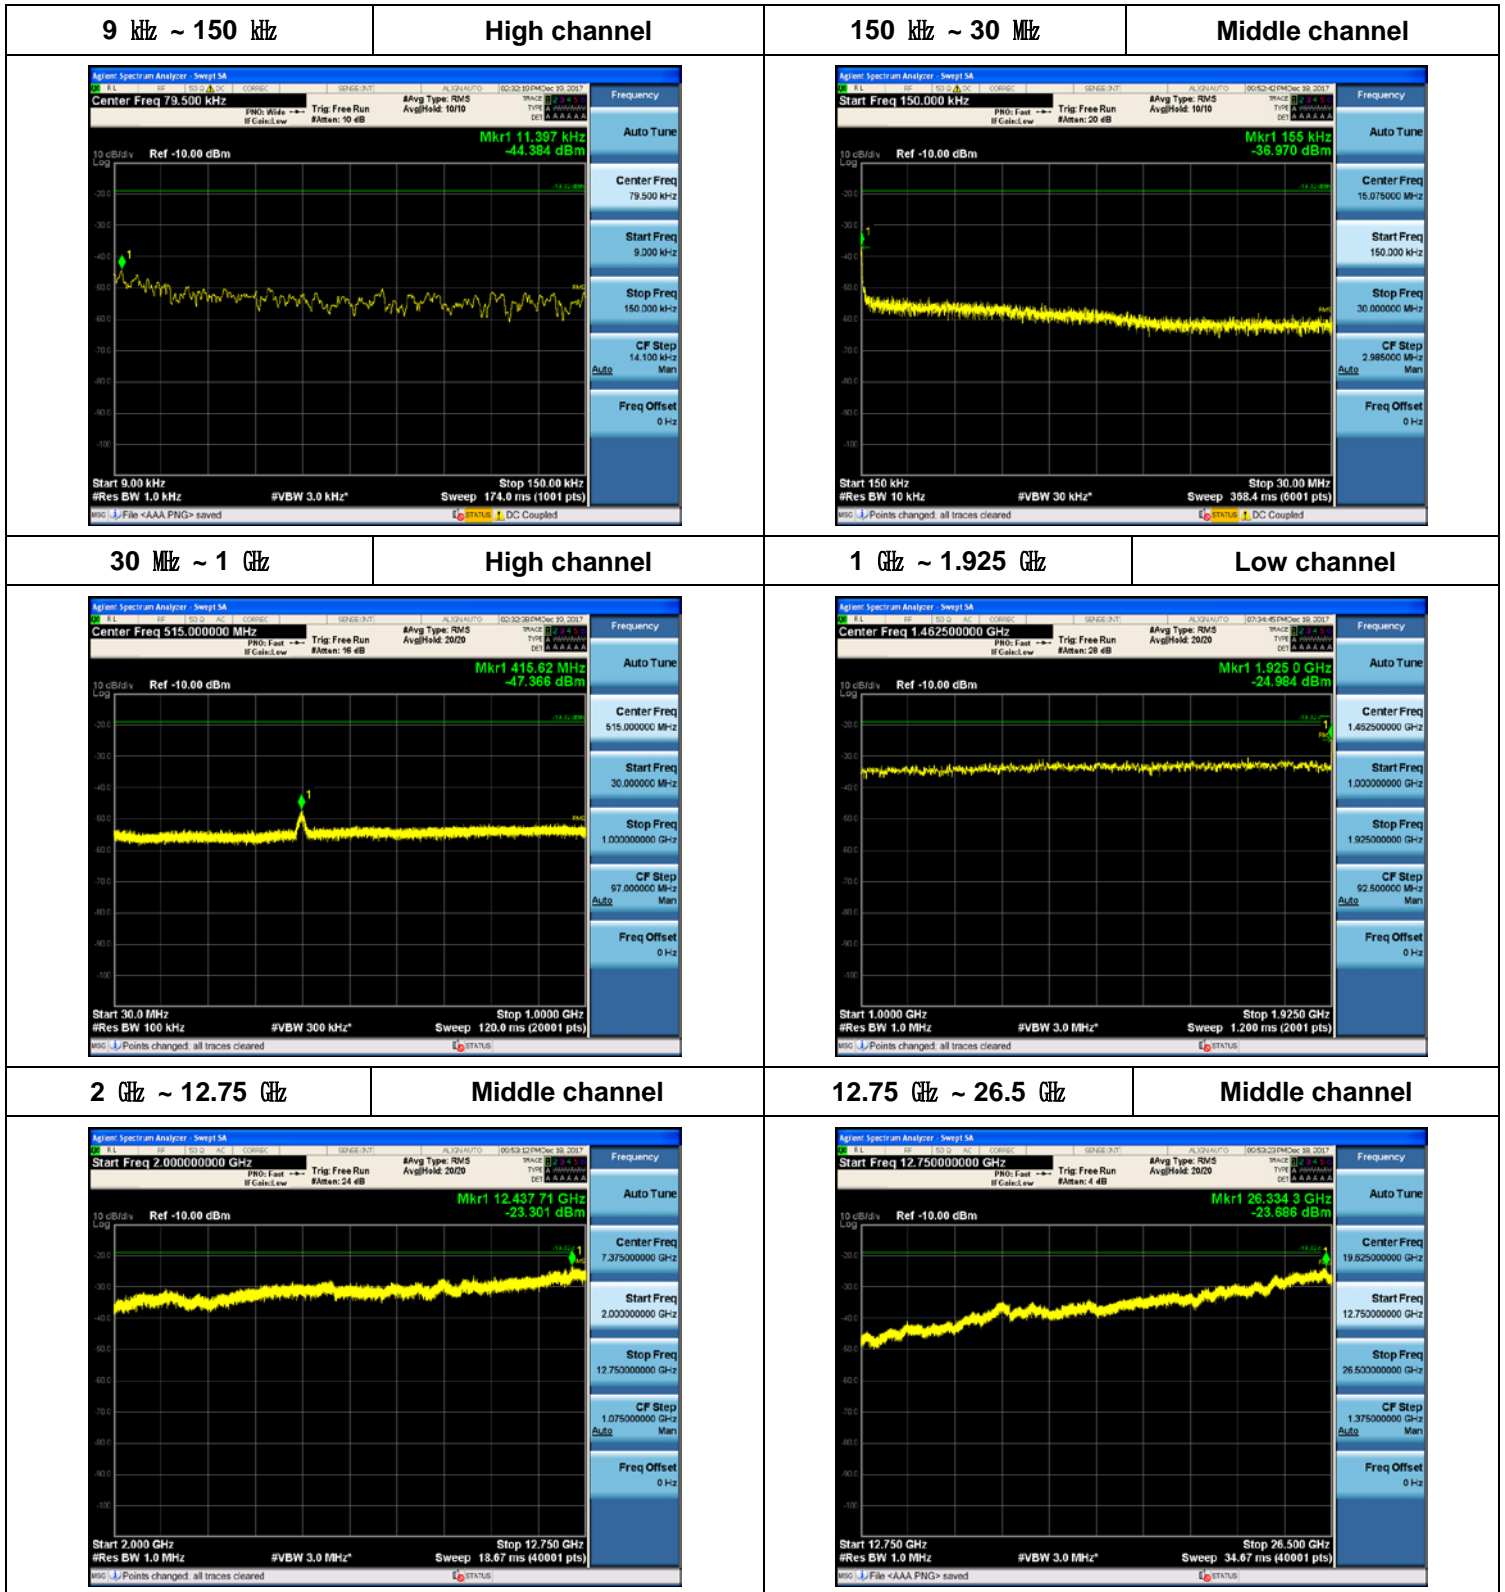

15 MHz + 5 MHz / 2 Carriers (30 W + 10 W)

Plot Data for Output Port 0_QPSK

Plot Data for Output Port 0_16QAM

Plot Data for Output Port 0_64QAM

Plot Data for Output Port 0_256QAM

Plot Data for Output Port 1_QPSK

Plot Data for Output Port 1_16QAM

Plot Data for Output Port 1_64QAM

Plot Data for Output Port 1_256QAM

Plot Data for Output Port 2_QPSK

Plot Data for Output Port 2_16QAM

Plot Data for Output Port 2_64QAM

Plot Data for Output Port 2_256QAM

Plot Data for Output Port 3_QPSK

Plot Data for Output Port 3_16QAM