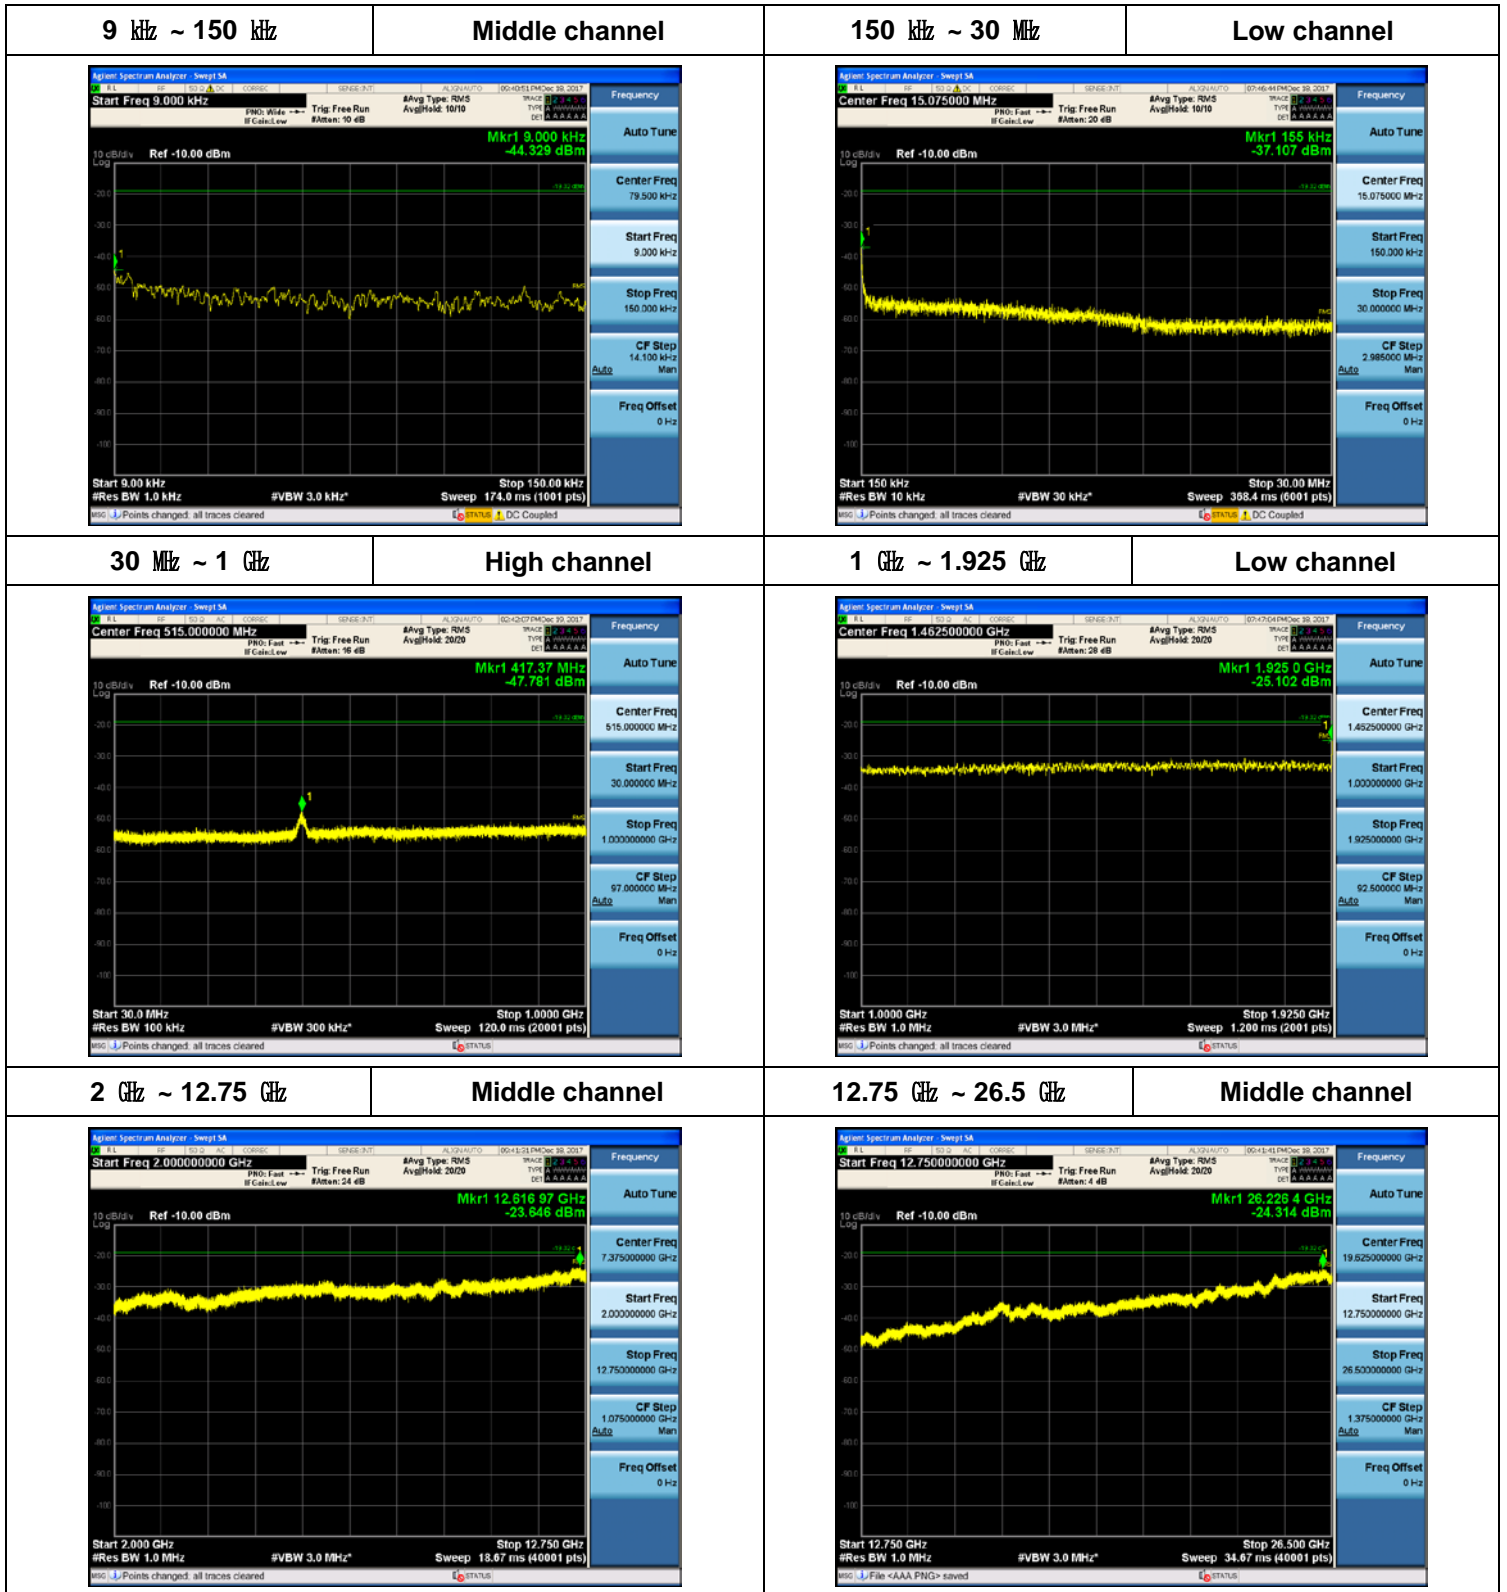

15 MHz + 5 MHz / 2 Carriers (30 W + 10 W)

Plot Data for Output Port 0_QPSK

Plot Data for Output Port 0_16QAM

Plot Data for Output Port 0_64QAM

Plot Data for Output Port 0_256QAM

Plot Data for Output Port 1_QPSK

Plot Data for Output Port 1_16QAM

Plot Data for Output Port 1_64QAM

Plot Data for Output Port 1_256QAM

Plot Data for Output Port 2_QPSK

Plot Data for Output Port 2_16QAM

Plot Data for Output Port 2_64QAM

Plot Data for Output Port 2_256QAM

Plot Data for Output Port 3_QPSK

Plot Data for Output Port 3_16QAM