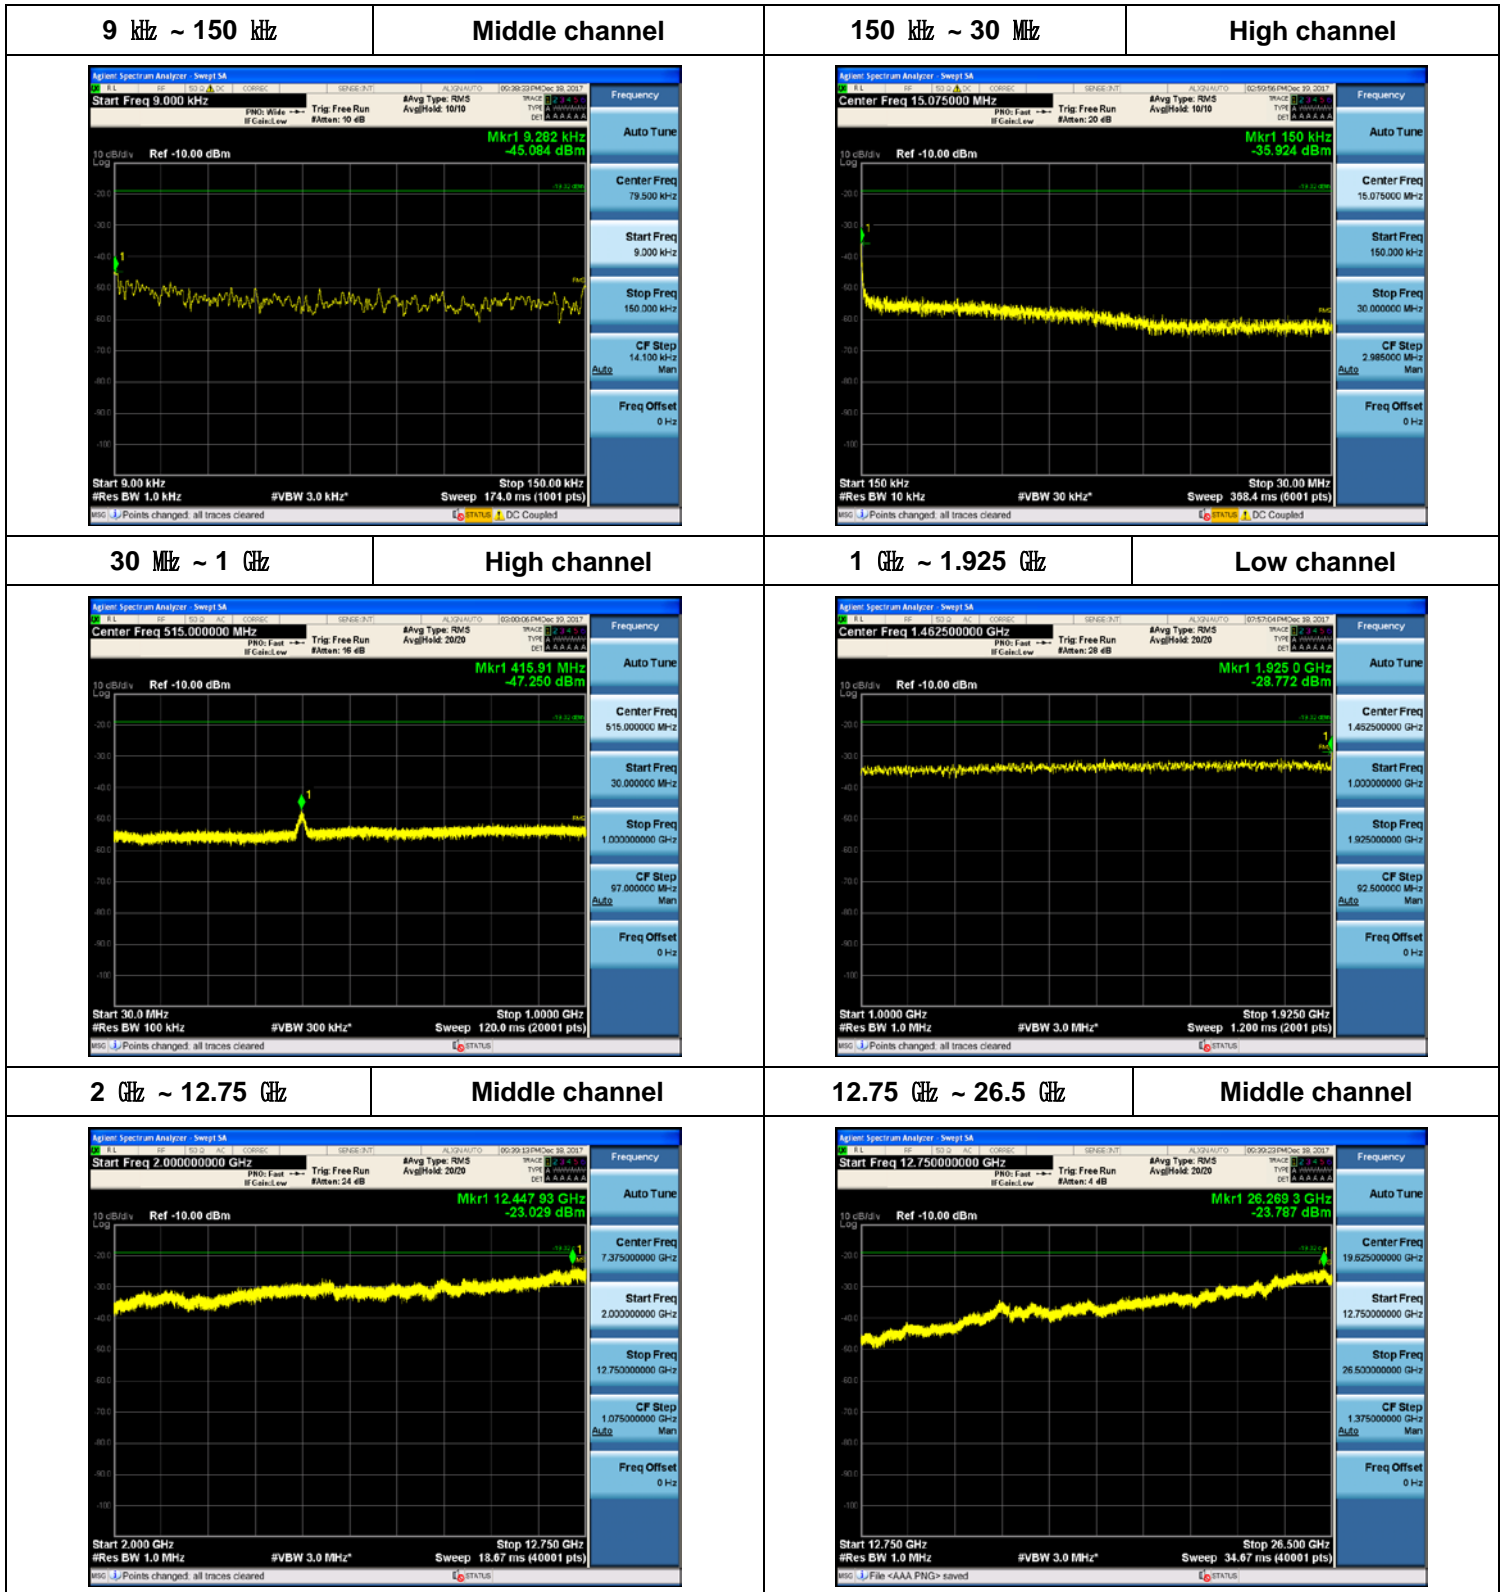

15 MHz + 5 MHz / 2 Carriers (30 W + 10 W)

Plot Data for Output Port 0_QPSK

Plot Data for Output Port 0_16QAM

Plot Data for Output Port 0_64QAM

Plot Data for Output Port 0_256QAM

Plot Data for Output Port 1_QPSK

Plot Data for Output Port 1_16QAM

Plot Data for Output Port 1_64QAM

Plot Data for Output Port 1_256QAM

Plot Data for Output Port 2_QPSK

Plot Data for Output Port 2_16QAM

Plot Data for Output Port 2_64QAM

Plot Data for Output Port 2_256QAM

Plot Data for Output Port 3_QPSK

Plot Data for Output Port 3_16QAM