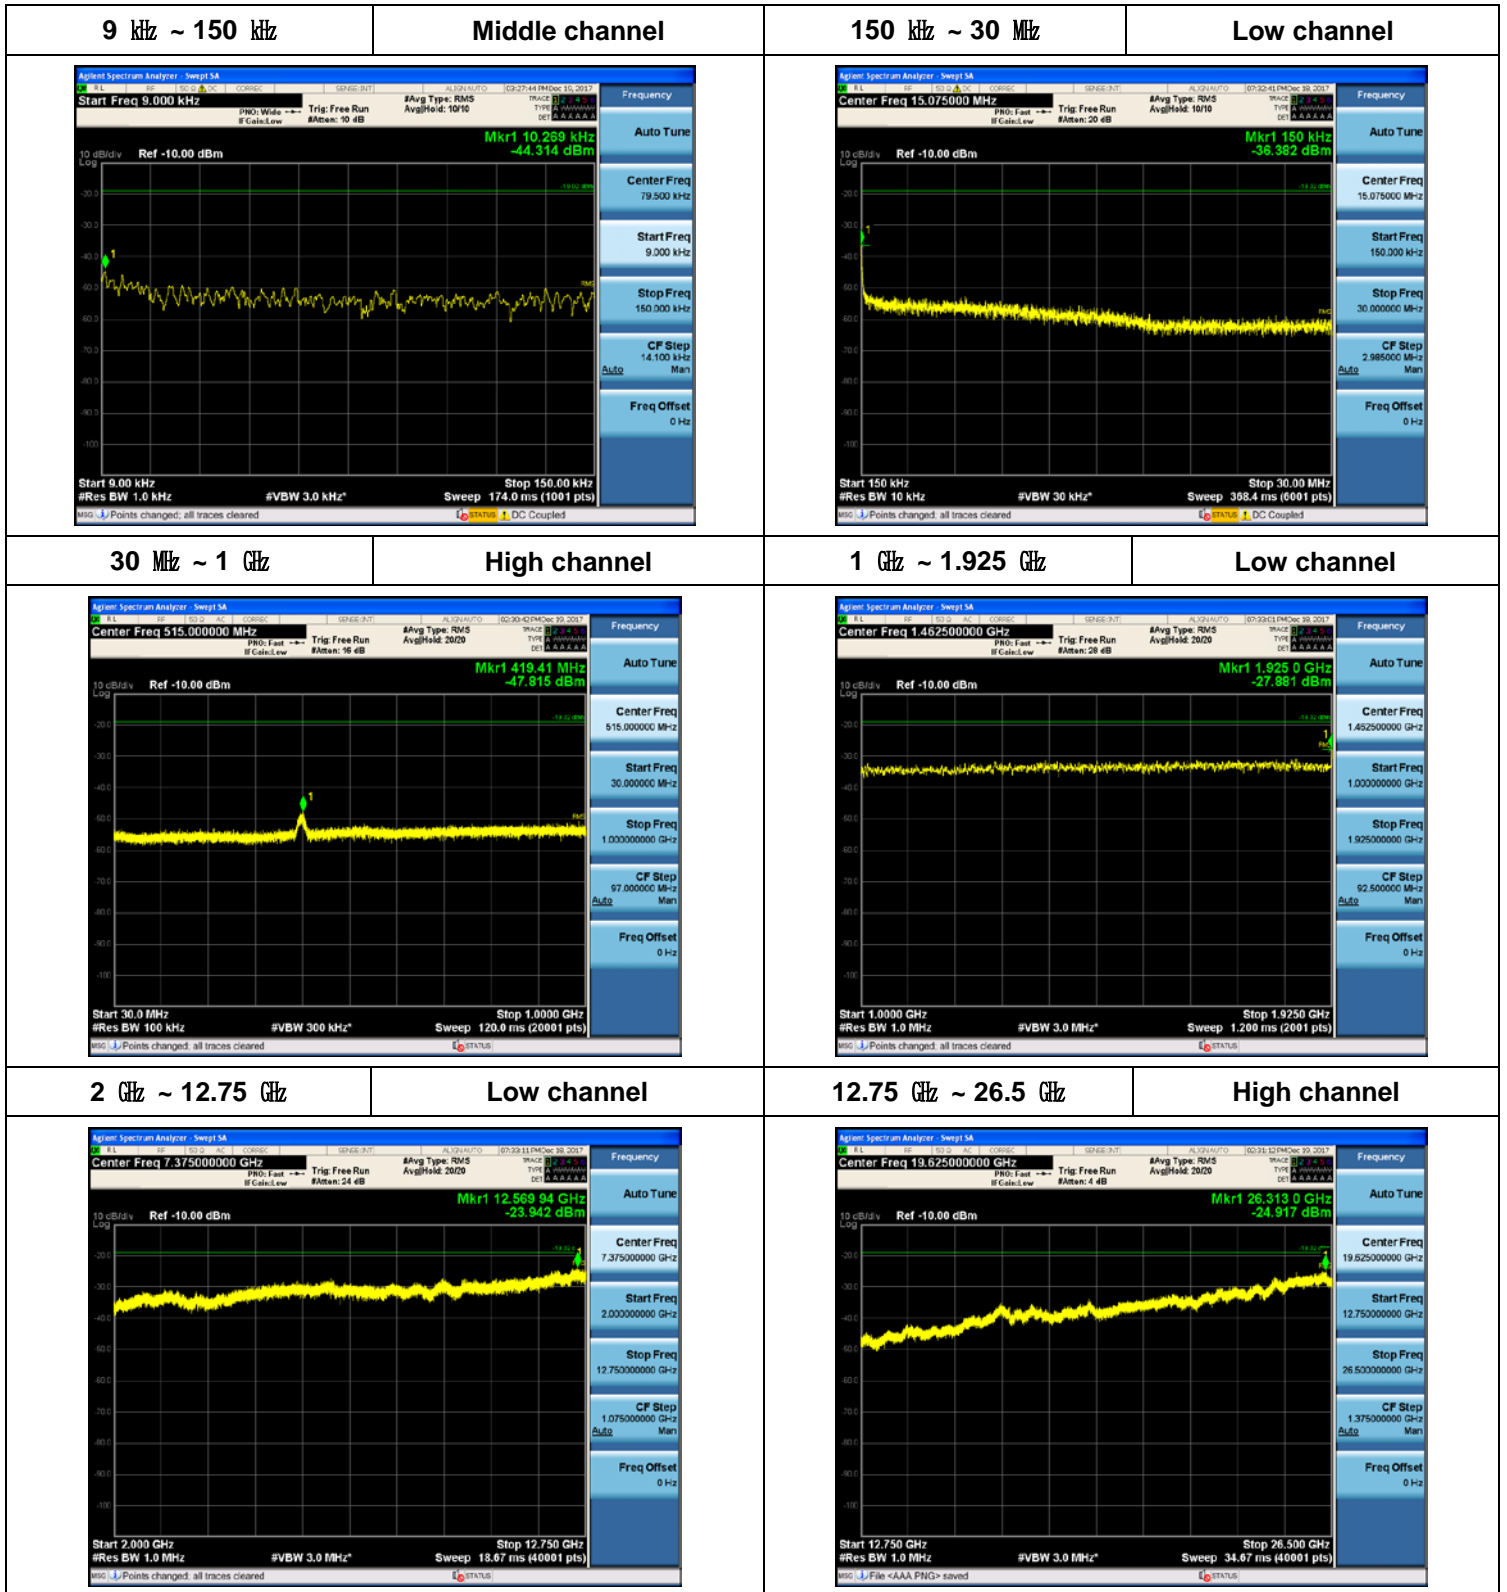

15 MHz + 5 MHz / 2 Carriers (30 W + 10 W)

Plot Data for Output Port 0_QPSK

Plot Data for Output Port 0_16QAM

Plot Data for Output Port 0_64QAM

Plot Data for Output Port 0_256QAM

Plot Data for Output Port 1_QPSK

Plot Data for Output Port 1_16QAM

Plot Data for Output Port 1_64QAM

Plot Data for Output Port 1_256QAM

Plot Data for Output Port 2_QPSK

Plot Data for Output Port 2_16QAM

Plot Data for Output Port 2_64QAM

Plot Data for Output Port 2_256QAM

Plot Data for Output Port 3_QPSK

Plot Data for Output Port 3_16QAM