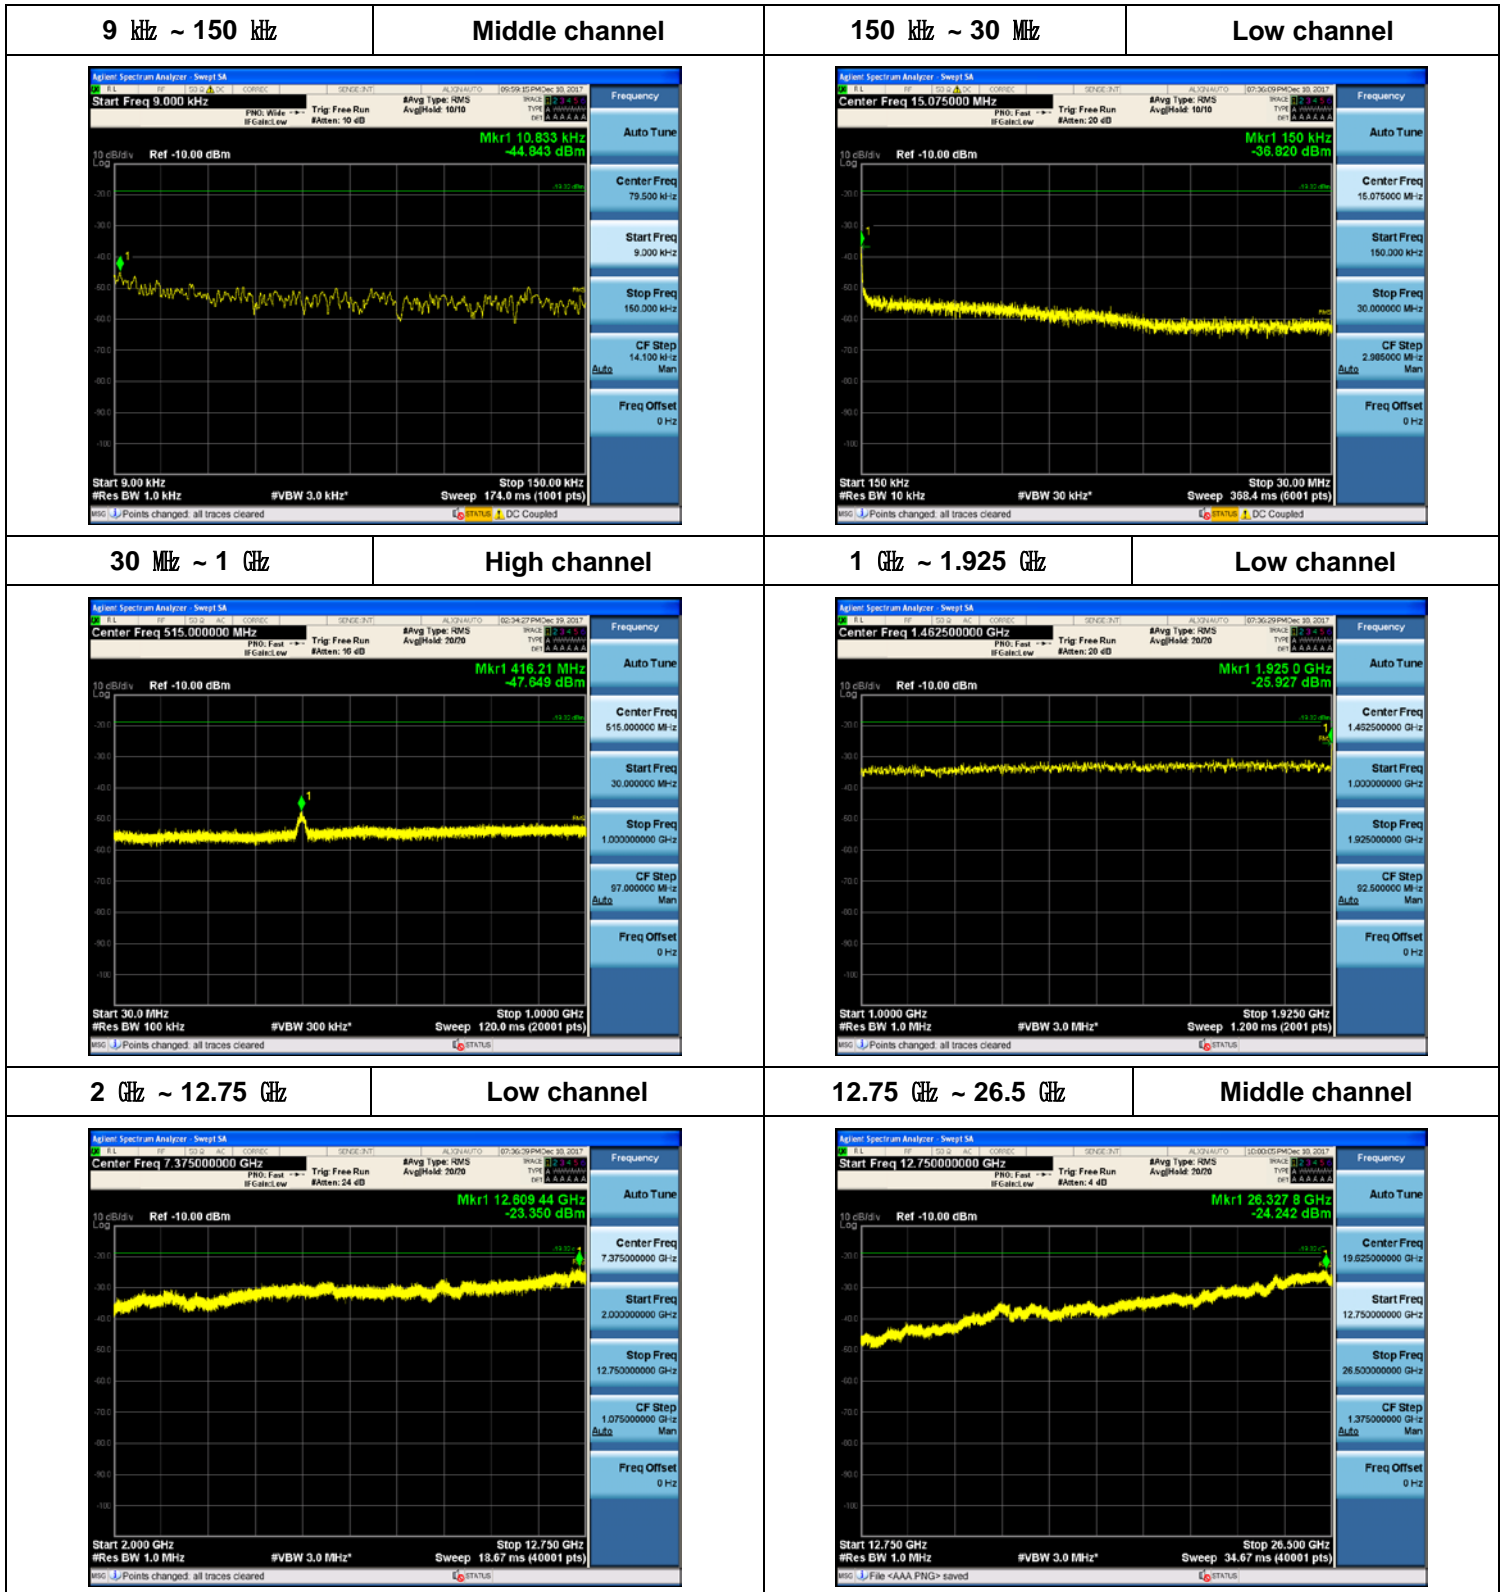

15 MHz + 5 MHz / 2 Carriers (30 W + 10 W)

Plot Data for Output Port 0_QPSK

Plot Data for Output Port 0_16QAM

Plot Data for Output Port 0_64QAM

Plot Data for Output Port 0_256QAM

Plot Data for Output Port 1_QPSK

Plot Data for Output Port 1_16QAM

Plot Data for Output Port 1_64QAM

Plot Data for Output Port 1_256QAM

Plot Data for Output Port 2_QPSK

Plot Data for Output Port 2_16QAM

Plot Data for Output Port 2_64QAM

Plot Data for Output Port 2_256QAM

Plot Data for Output Port 3_QPSK

Plot Data for Output Port 3_16QAM