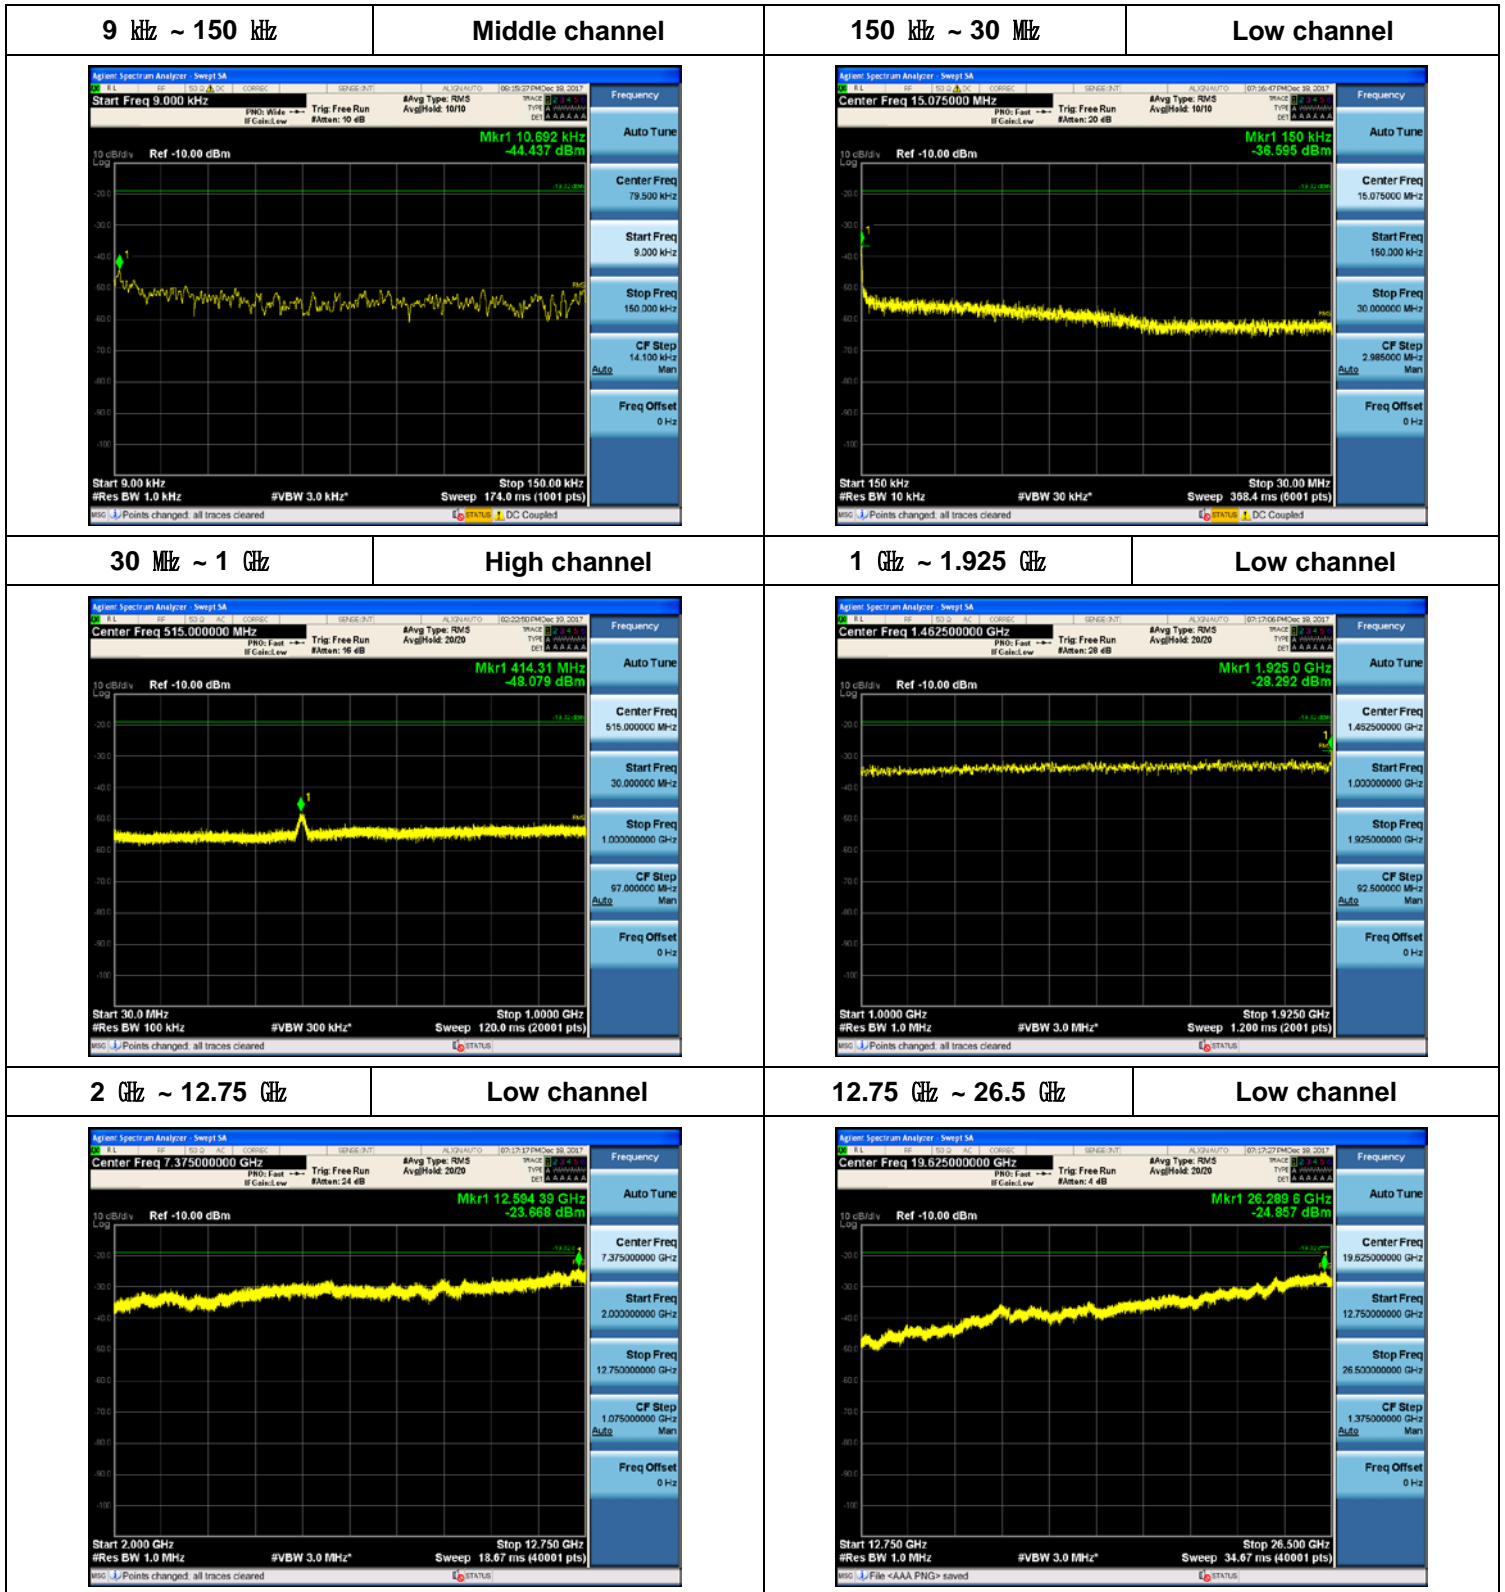

15 MHz + 5 MHz / 2 Carriers (30 W + 10 W)

Plot Data for Output Port 0_QPSK

Plot Data for Output Port 0_16QAM

Plot Data for Output Port 0_64QAM

Plot Data for Output Port 0_256QAM

Plot Data for Output Port 1_QPSK

Plot Data for Output Port 1_16QAM

Plot Data for Output Port 1_64QAM

Plot Data for Output Port 1_256QAM

Plot Data for Output Port 2_QPSK

Plot Data for Output Port 2_16QAM

Plot Data for Output Port 2_64QAM

Plot Data for Output Port 2_256QAM

Plot Data for Output Port 3_QPSK

Plot Data for Output Port 3_16QAM