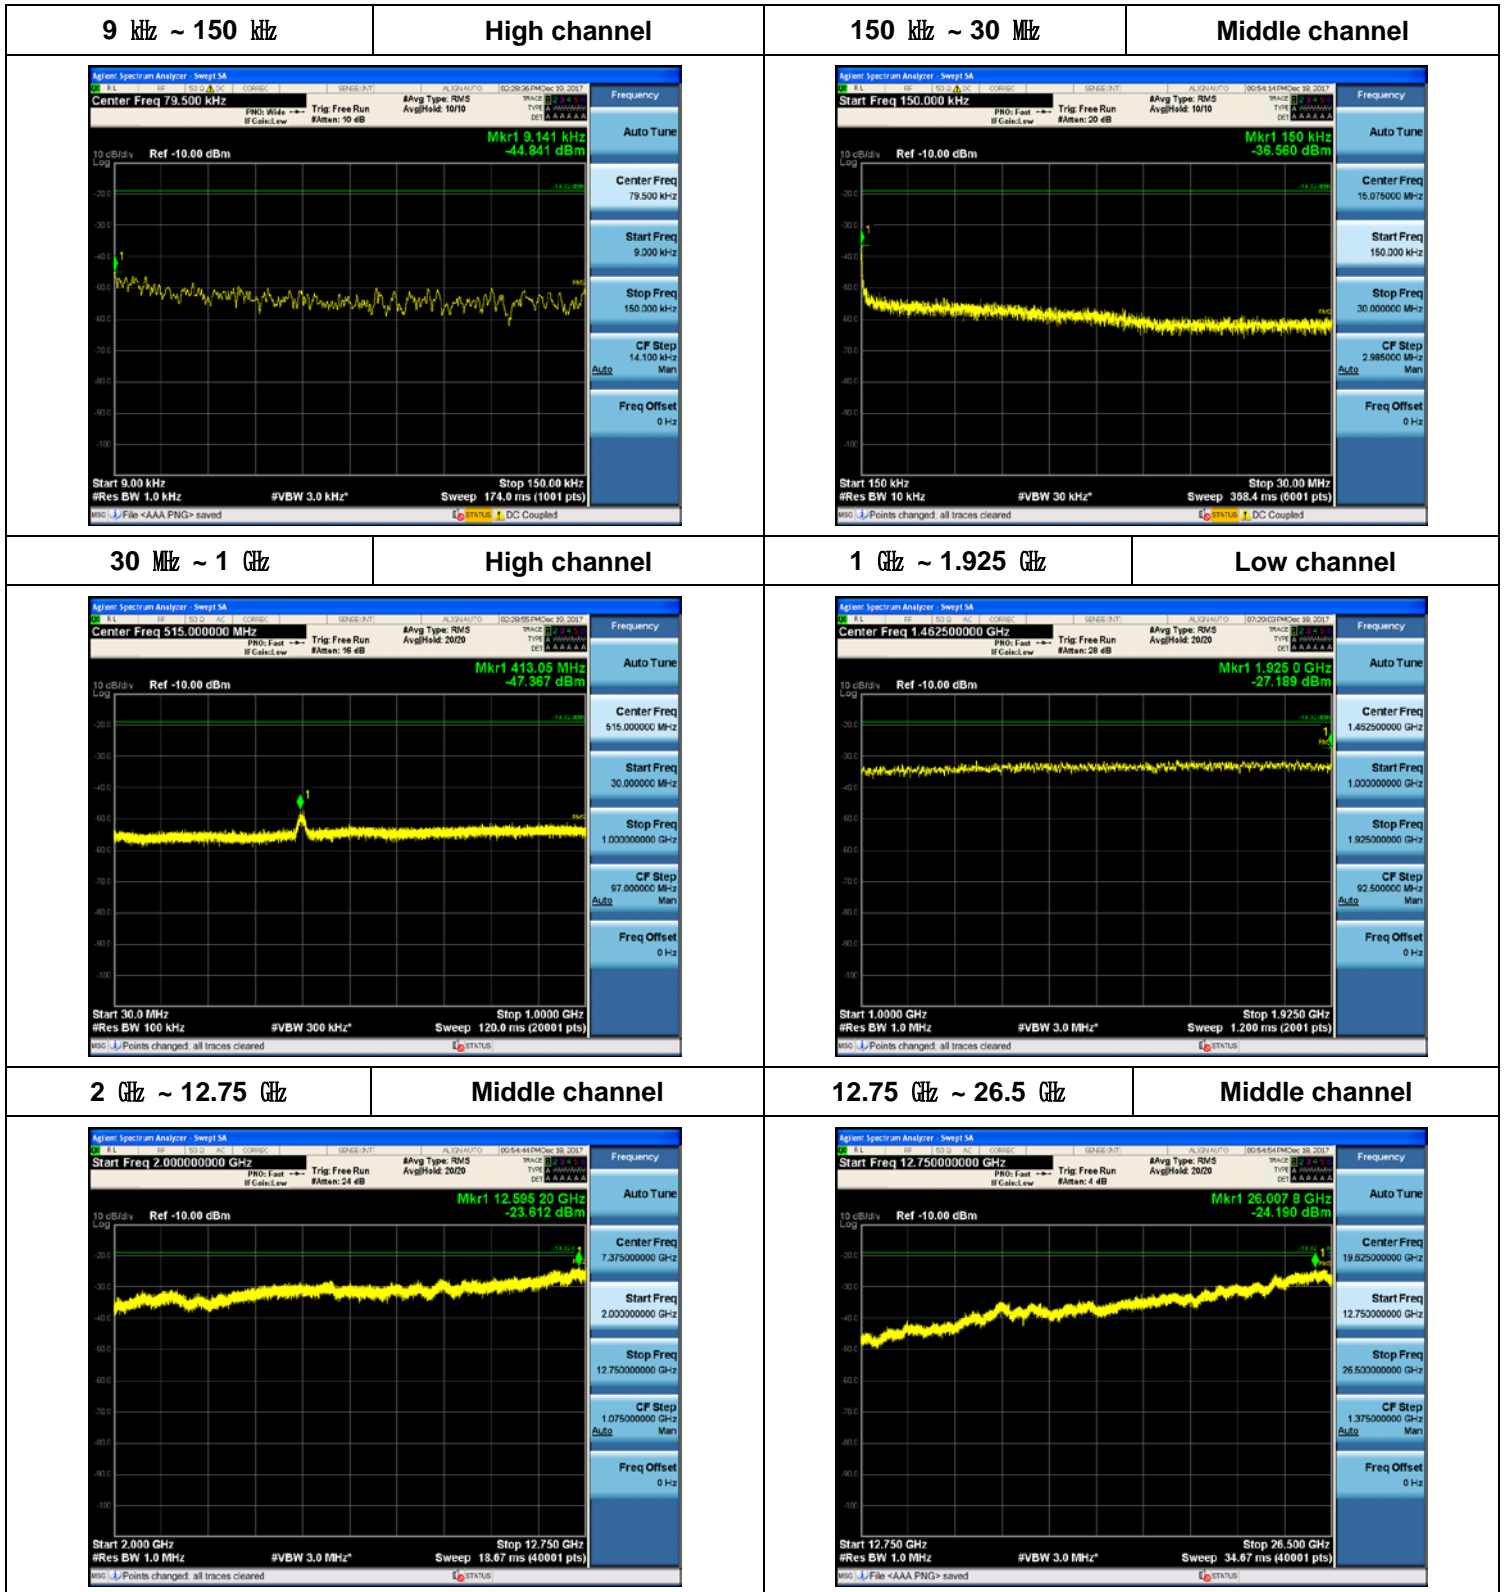

15 MHz + 5 MHz / 2 Carriers (30 W + 10 W)

Plot Data for Output Port 0_QPSK

Plot Data for Output Port 0_16QAM

Plot Data for Output Port 0_64QAM

Plot Data for Output Port 0_256QAM

Plot Data for Output Port 1_QPSK

Plot Data for Output Port 1_16QAM

Plot Data for Output Port 1_64QAM

Plot Data for Output Port 1_256QAM

Plot Data for Output Port 2_QPSK

Plot Data for Output Port 2_16QAM

Plot Data for Output Port 2_64QAM

Plot Data for Output Port 2_256QAM

Plot Data for Output Port 3_QPSK

Plot Data for Output Port 3_16QAM