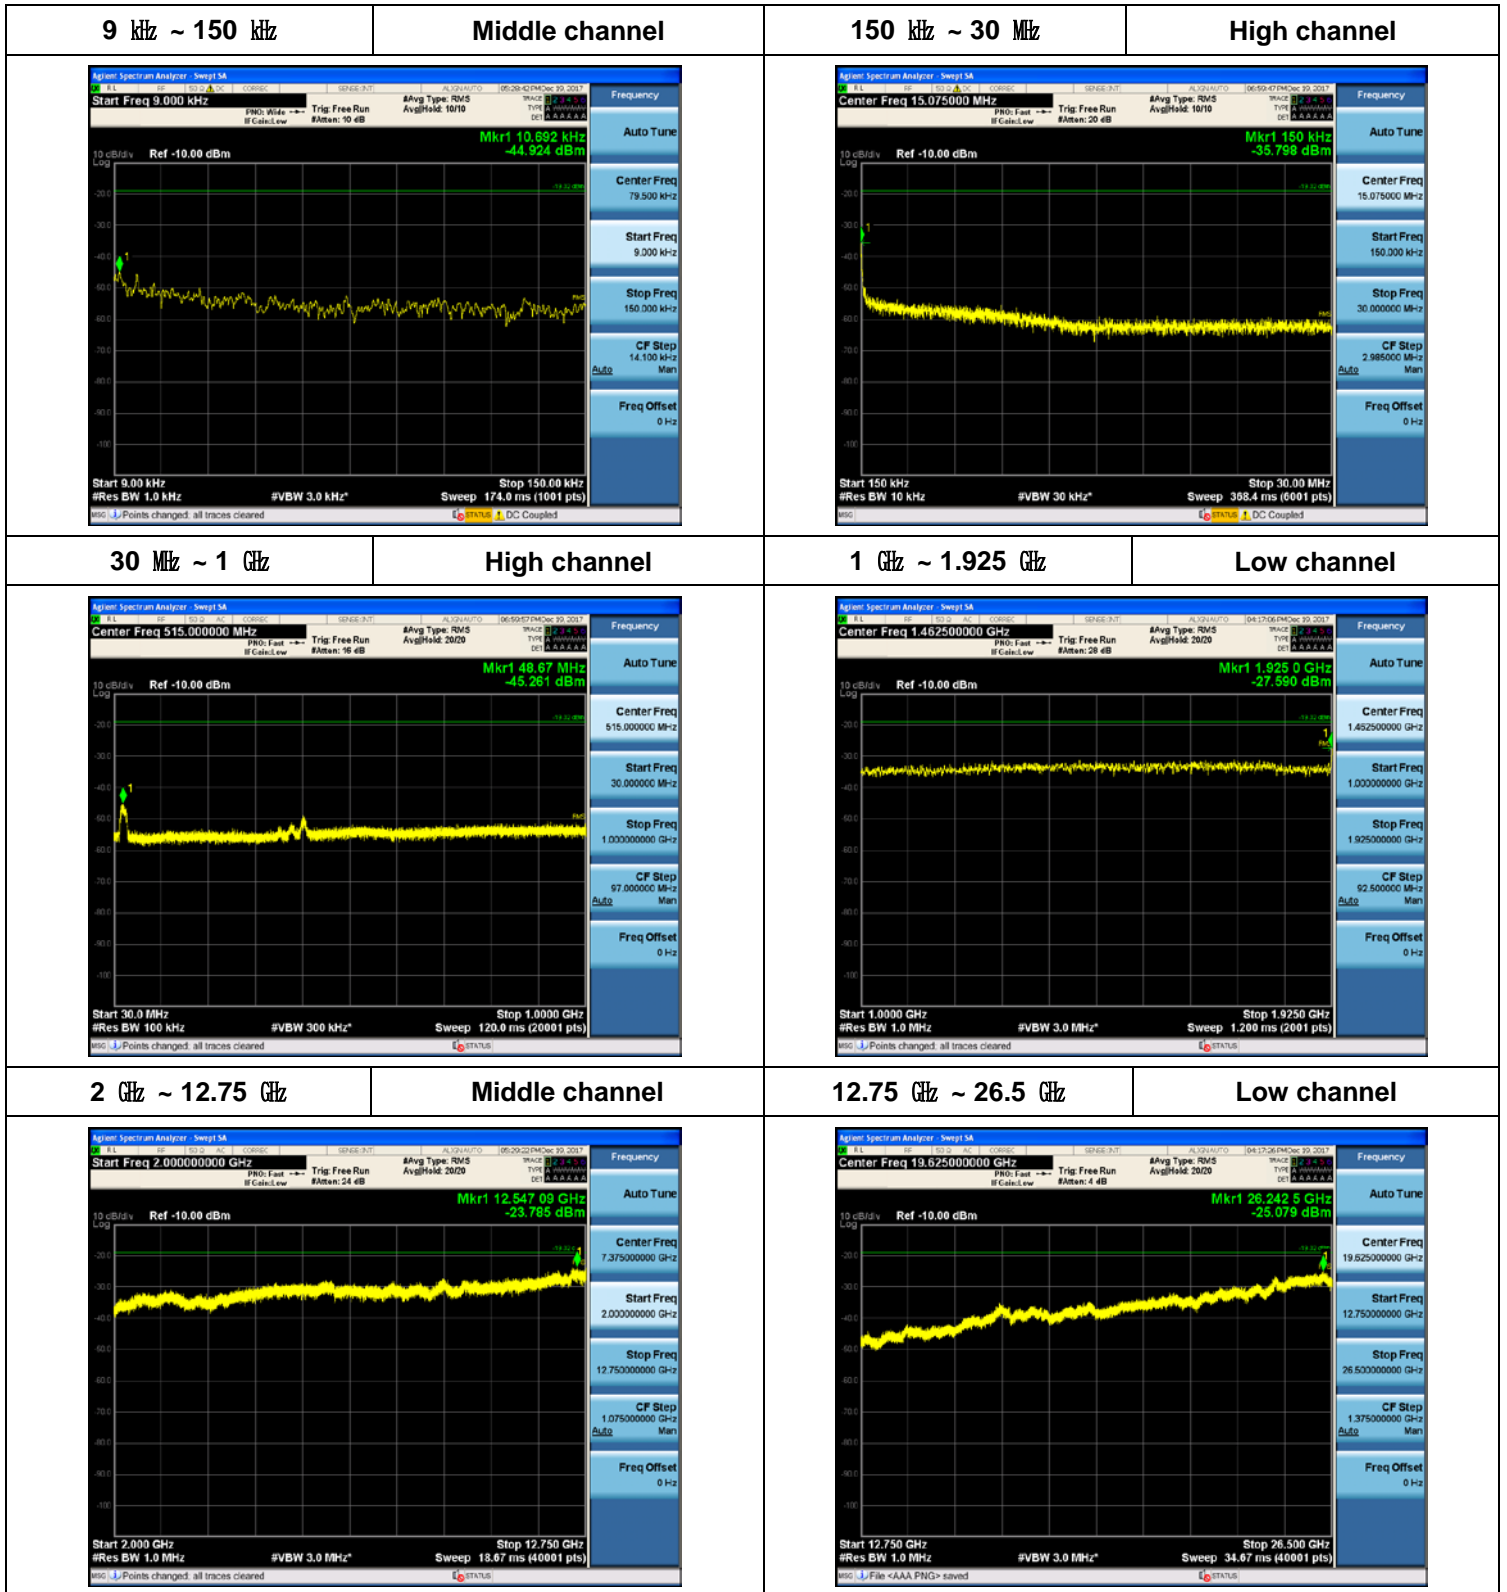

Plot Data for Output Port 0_64QAM

Plot Data for Output Port 0_256QAM

Plot Data for Output Port 1_QPSK

Plot Data for Output Port 1_16QAM

Plot Data for Output Port 1_64QAM

Plot Data for Output Port 1_256QAM

Plot Data for Output Port 2_QPSK

Plot Data for Output Port 2_16QAM

Plot Data for Output Port 2_64QAM

Plot Data for Output Port 2_256QAM

Plot Data for Output Port 3_QPSK

Plot Data for Output Port 3_16QAM

Plot Data for Output Port 3_64QAM

Plot Data for Output Port 3_256QAM