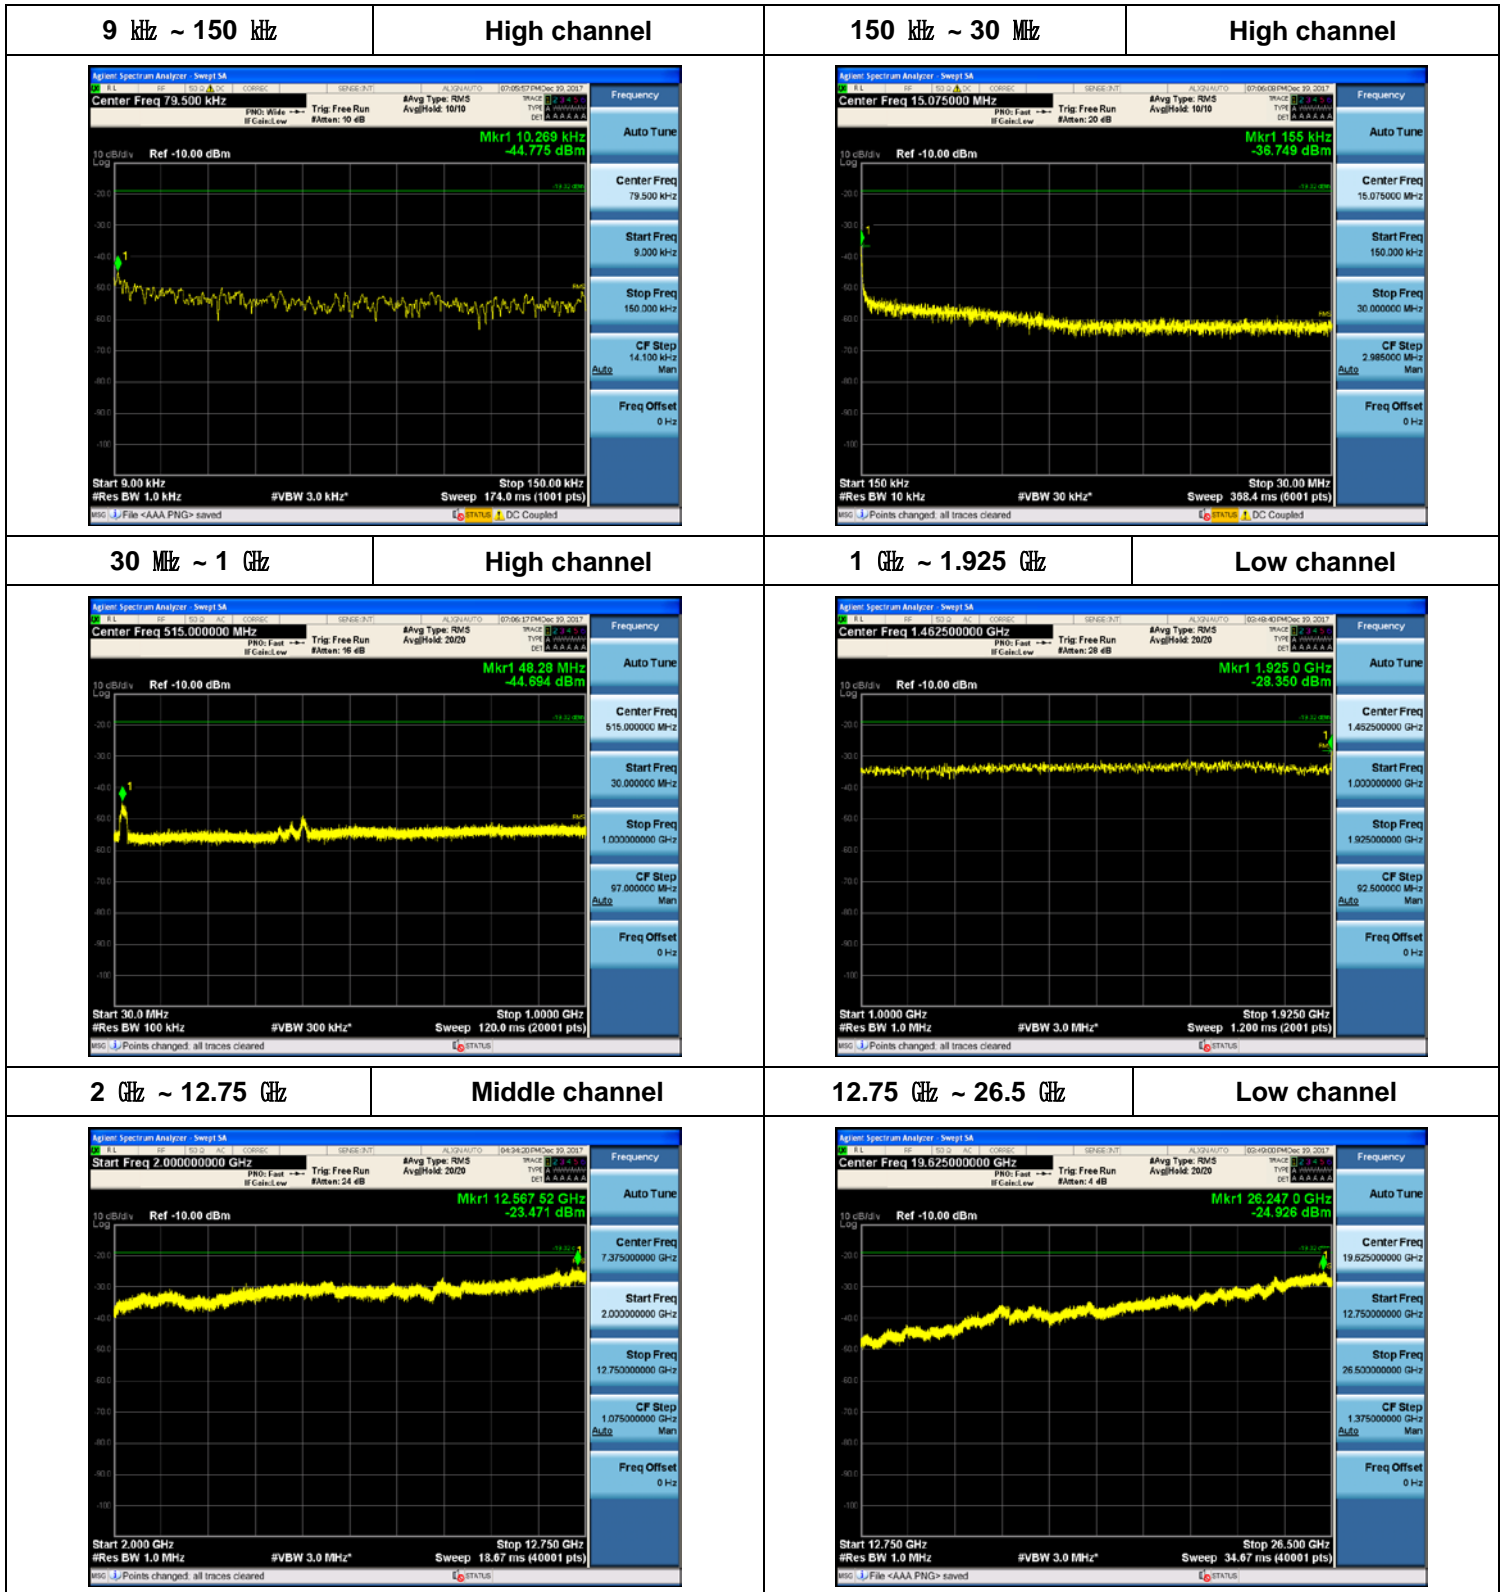

Plot Data for Output Port 0_64QAM

Plot Data for Output Port 0_256QAM

Plot Data for Output Port 1_QPSK

Plot Data for Output Port 1_16QAM

Plot Data for Output Port 1_64QAM

Plot Data for Output Port 1_256QAM

Plot Data for Output Port 2_QPSK

Plot Data for Output Port 2_16QAM

Plot Data for Output Port 2_64QAM

Plot Data for Output Port 2_256QAM

Plot Data for Output Port 3_QPSK

Plot Data for Output Port 3_16QAM

Plot Data for Output Port 3_64QAM

Plot Data for Output Port 3_256QAM