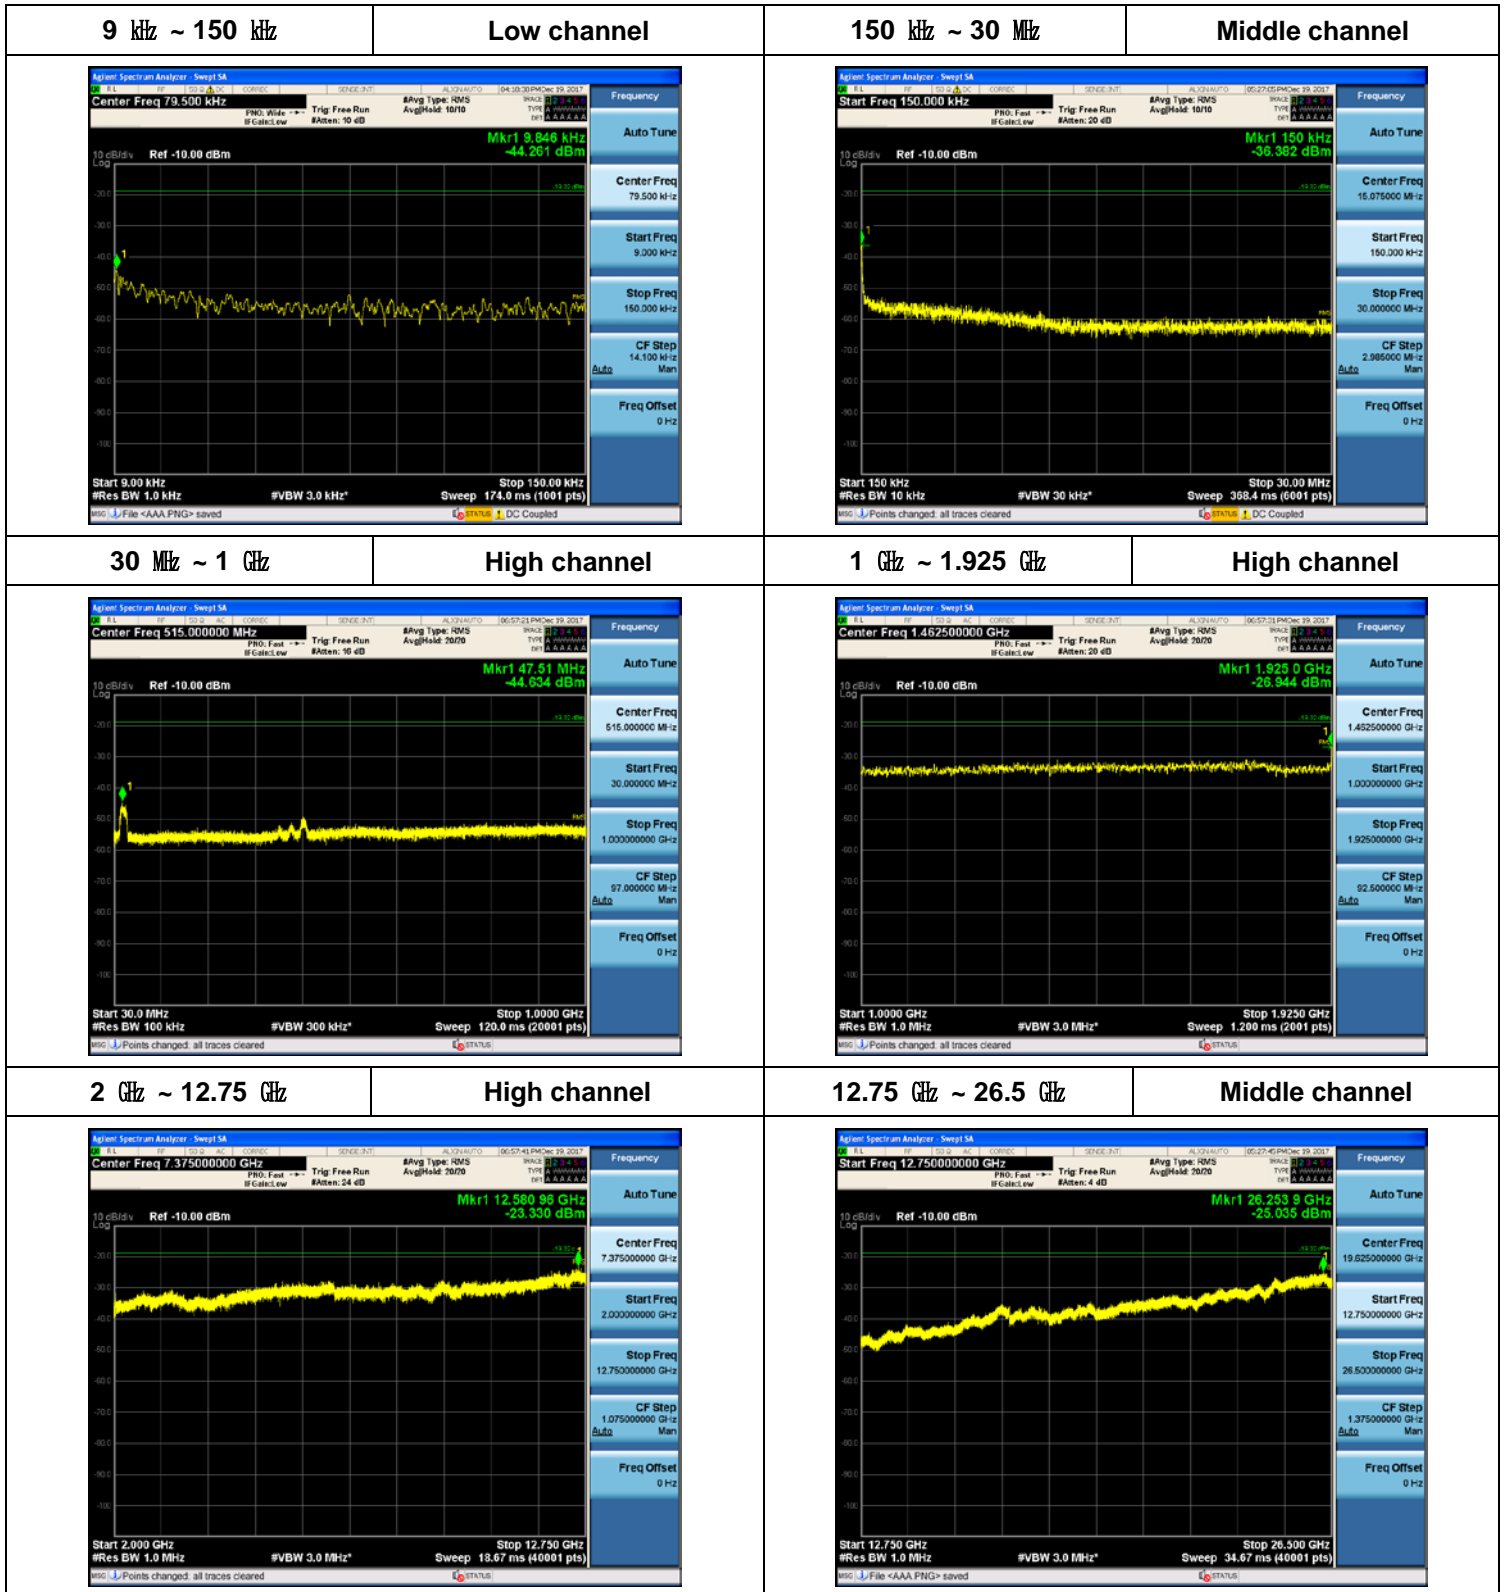

Plot Data for Output Port 0_64QAM

Plot Data for Output Port 0_256QAM

Plot Data for Output Port 1_QPSK

Plot Data for Output Port 1_16QAM

Plot Data for Output Port 1_64QAM

Plot Data for Output Port 1_256QAM

Plot Data for Output Port 2_QPSK

Plot Data for Output Port 2_16QAM

Plot Data for Output Port 2_64QAM

Plot Data for Output Port 2_256QAM

Plot Data for Output Port 3_QPSK

Plot Data for Output Port 3_16QAM

Plot Data for Output Port 3_64QAM

Plot Data for Output Port 3_256QAM