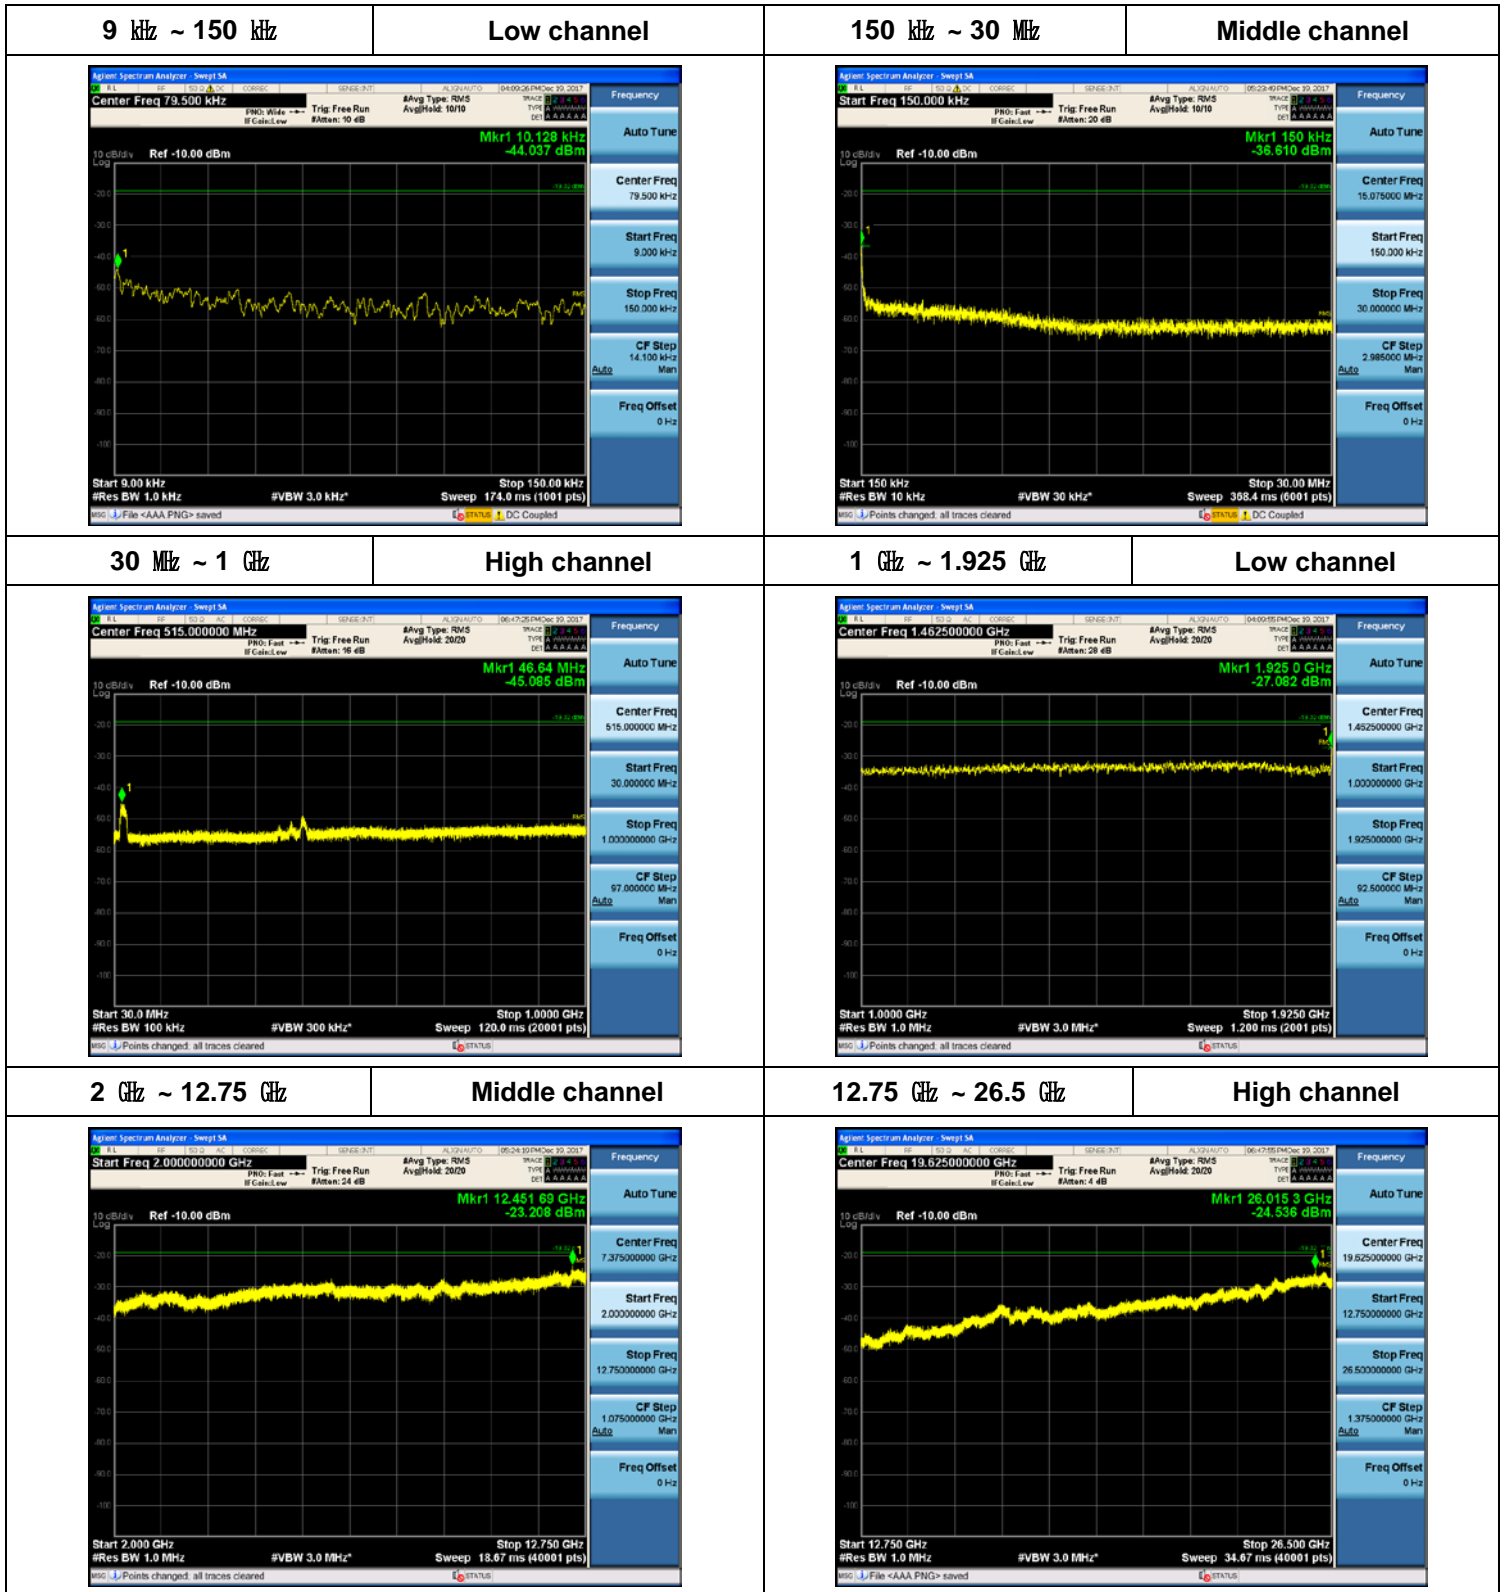

Plot Data for Output Port 0_64QAM

Plot Data for Output Port 0_256QAM

Plot Data for Output Port 1_QPSK

Plot Data for Output Port 1_16QAM

Plot Data for Output Port 1_64QAM

Plot Data for Output Port 1_256QAM

Plot Data for Output Port 2_QPSK

Plot Data for Output Port 2_16QAM

Plot Data for Output Port 2_64QAM

Plot Data for Output Port 2_256QAM

Plot Data for Output Port 3_QPSK

Plot Data for Output Port 3_16QAM

Plot Data for Output Port 3_64QAM

Plot Data for Output Port 3_256QAM