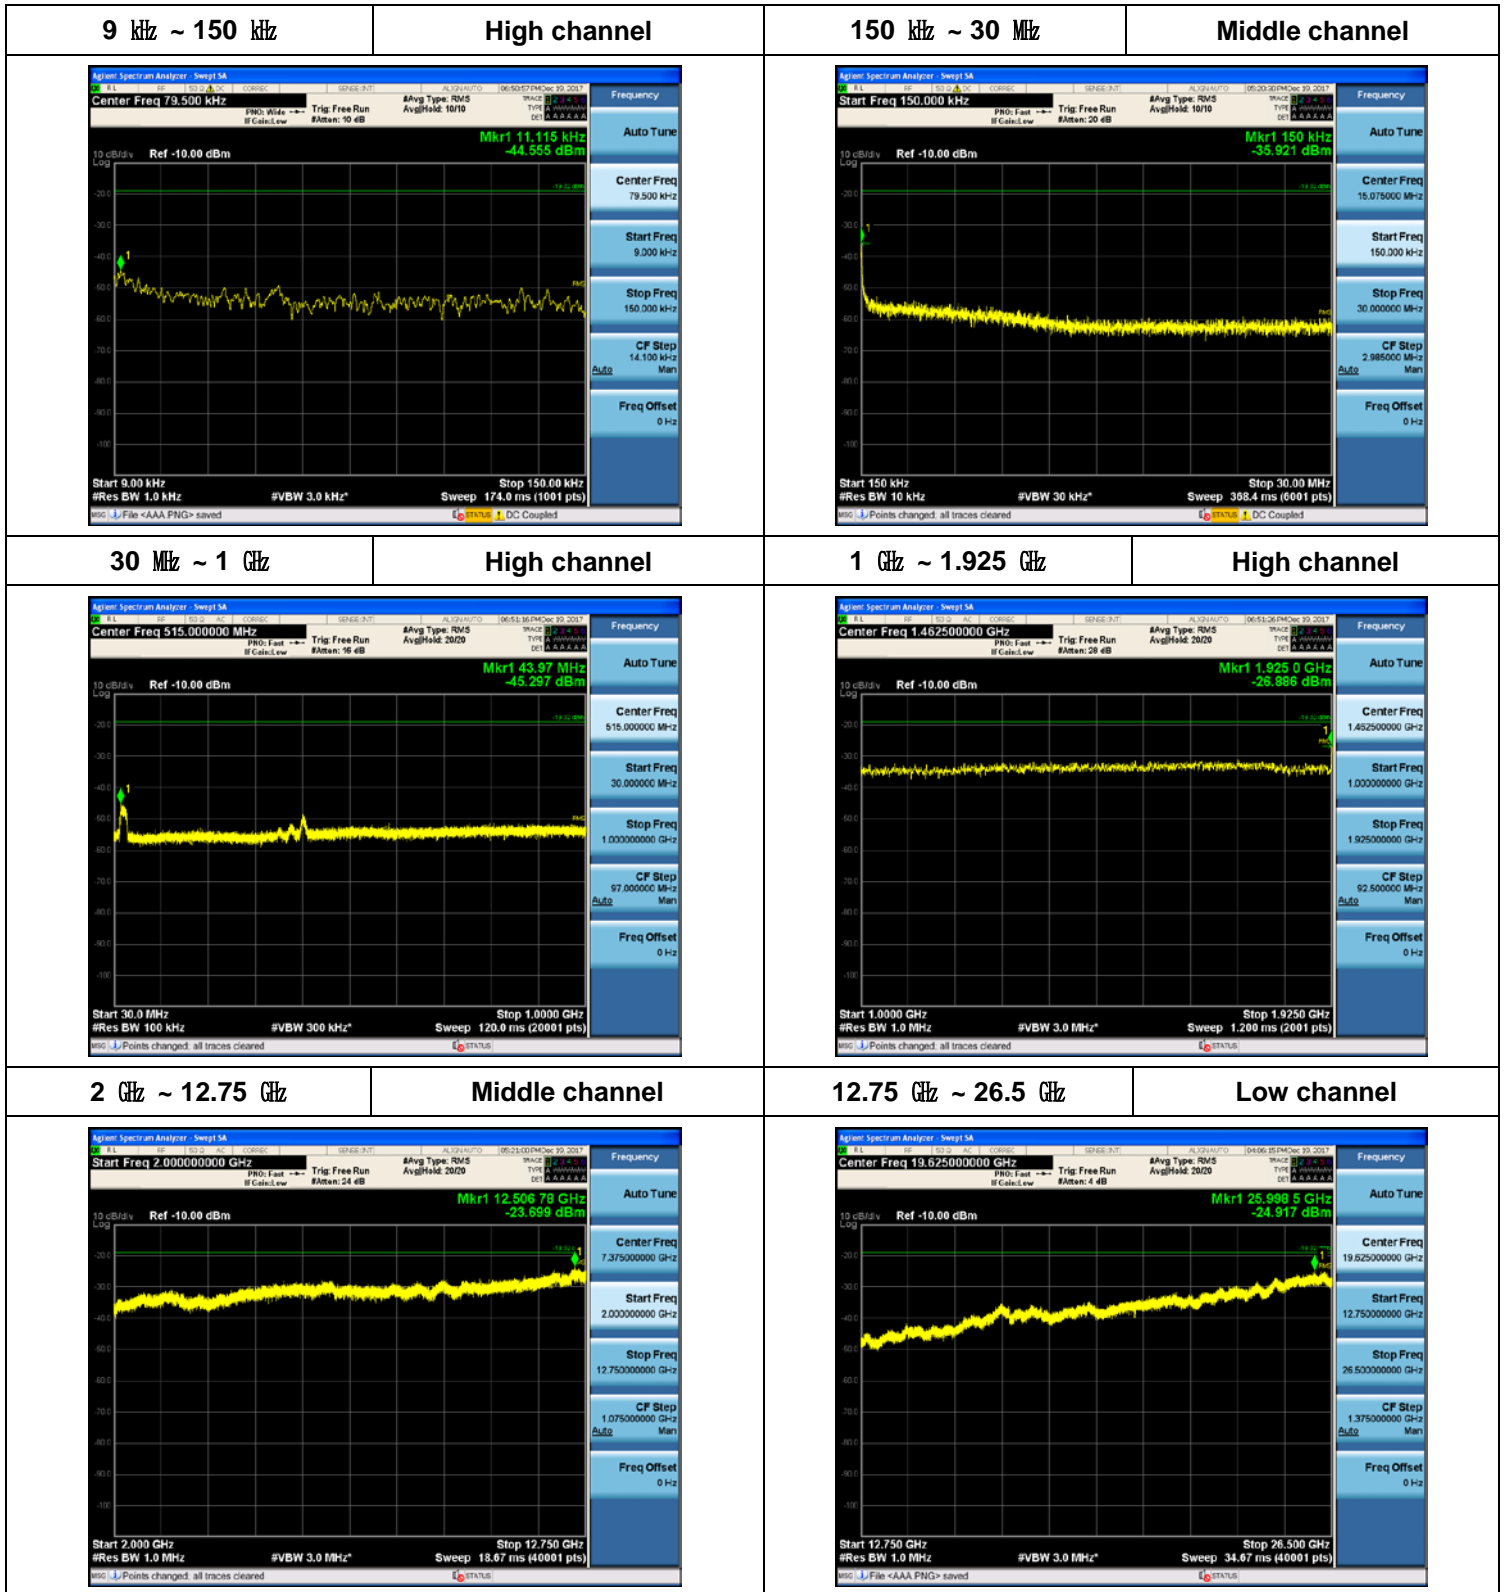

Plot Data for Output Port 0_64QAM

Plot Data for Output Port 0_256QAM

Plot Data for Output Port 1_QPSK

Plot Data for Output Port 1_16QAM

Plot Data for Output Port 1_64QAM

Plot Data for Output Port 1_256QAM

Plot Data for Output Port 2_QPSK

Plot Data for Output Port 2_16QAM

Plot Data for Output Port 2_64QAM

Plot Data for Output Port 2_256QAM

Plot Data for Output Port 3_QPSK

Plot Data for Output Port 3_16QAM

Plot Data for Output Port 3_64QAM

Plot Data for Output Port 3_256QAM