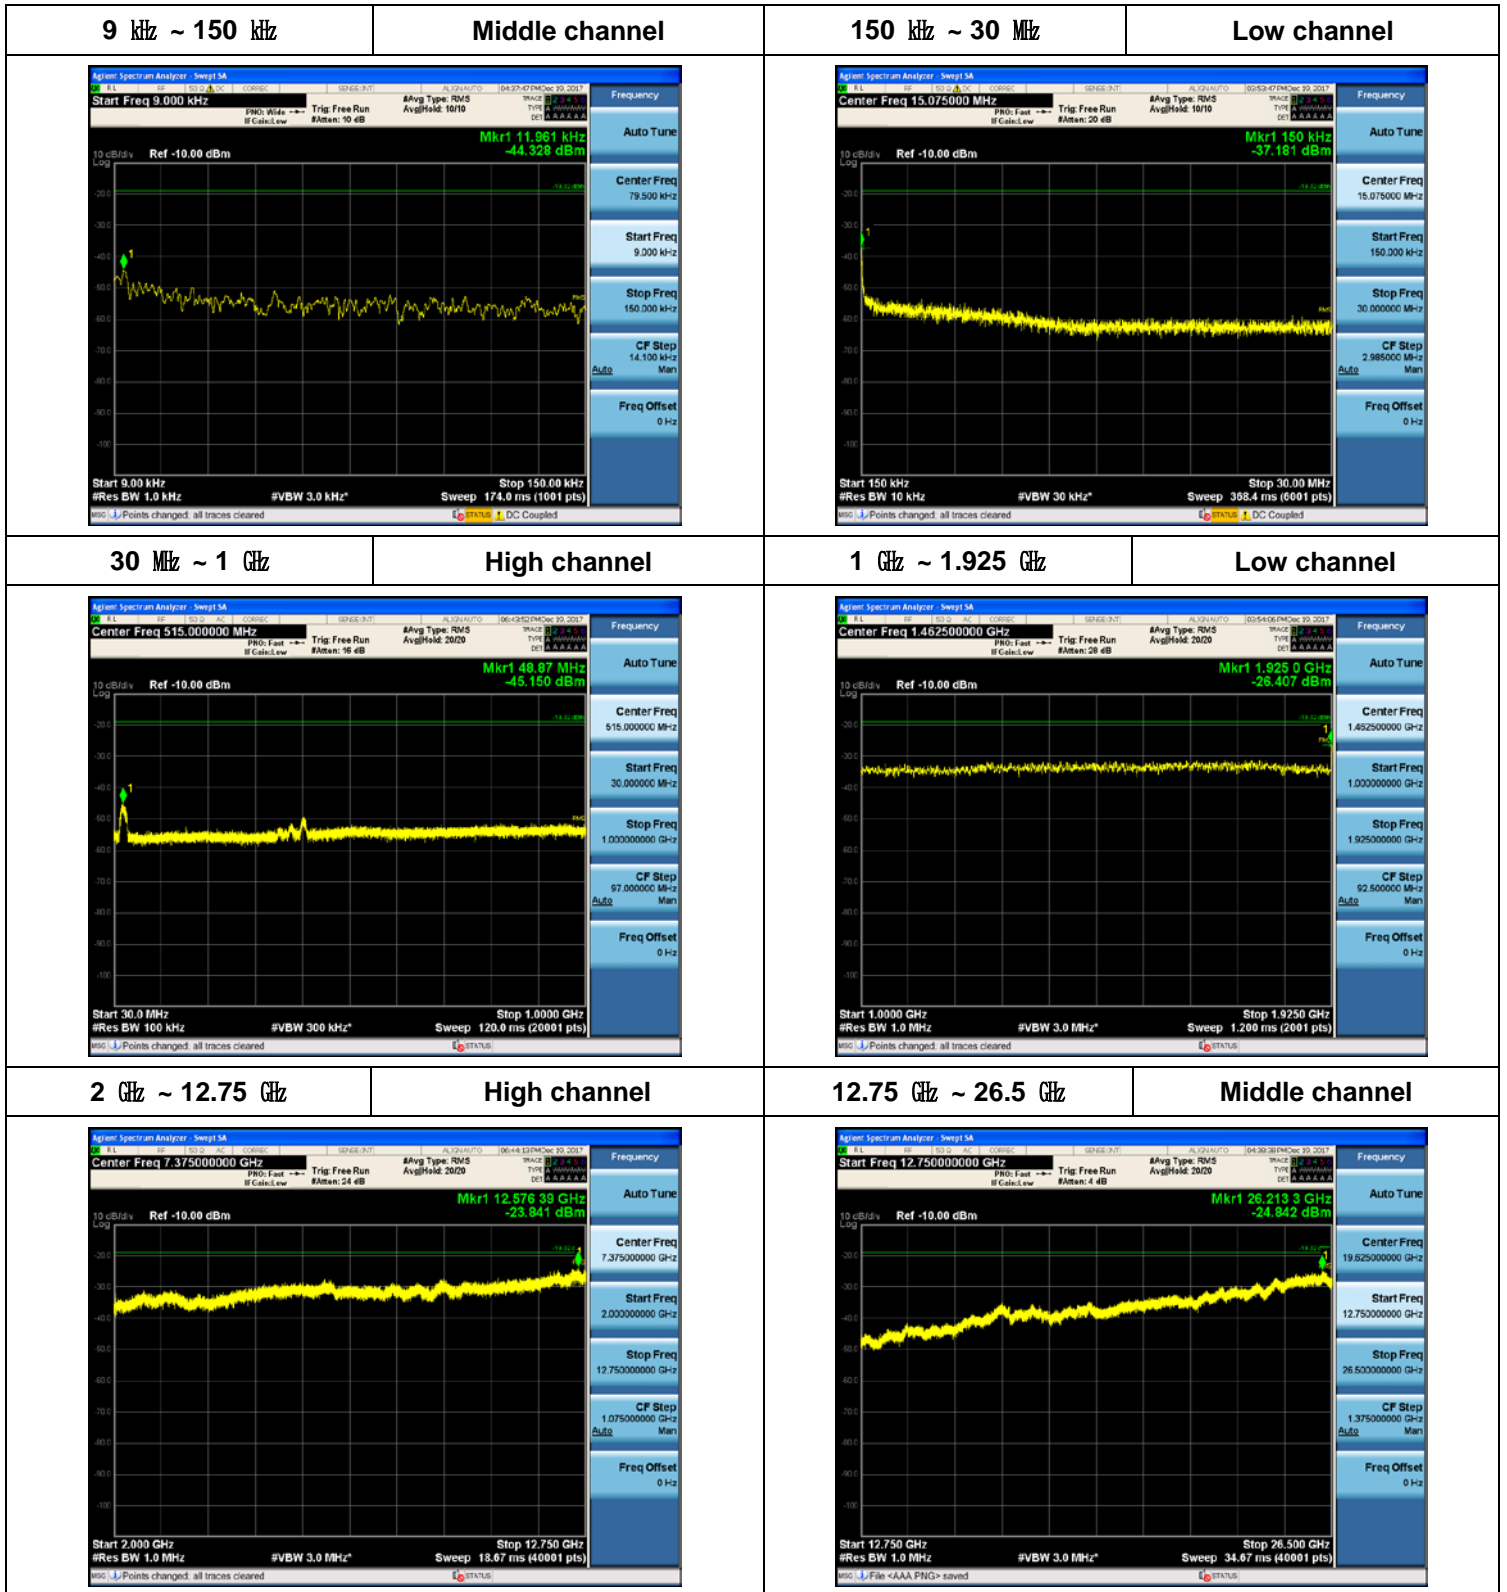

Plot Data for Output Port 0_64QAM

Plot Data for Output Port 0_256QAM

Plot Data for Output Port 1_QPSK

Plot Data for Output Port 1_16QAM

Plot Data for Output Port 1_64QAM

Plot Data for Output Port 1_256QAM

Plot Data for Output Port 2_QPSK

Plot Data for Output Port 2_16QAM

Plot Data for Output Port 2_64QAM

Plot Data for Output Port 2_256QAM

Plot Data for Output Port 3_QPSK

Plot Data for Output Port 3_16QAM

Plot Data for Output Port 3_64QAM

Plot Data for Output Port 3_256QAM