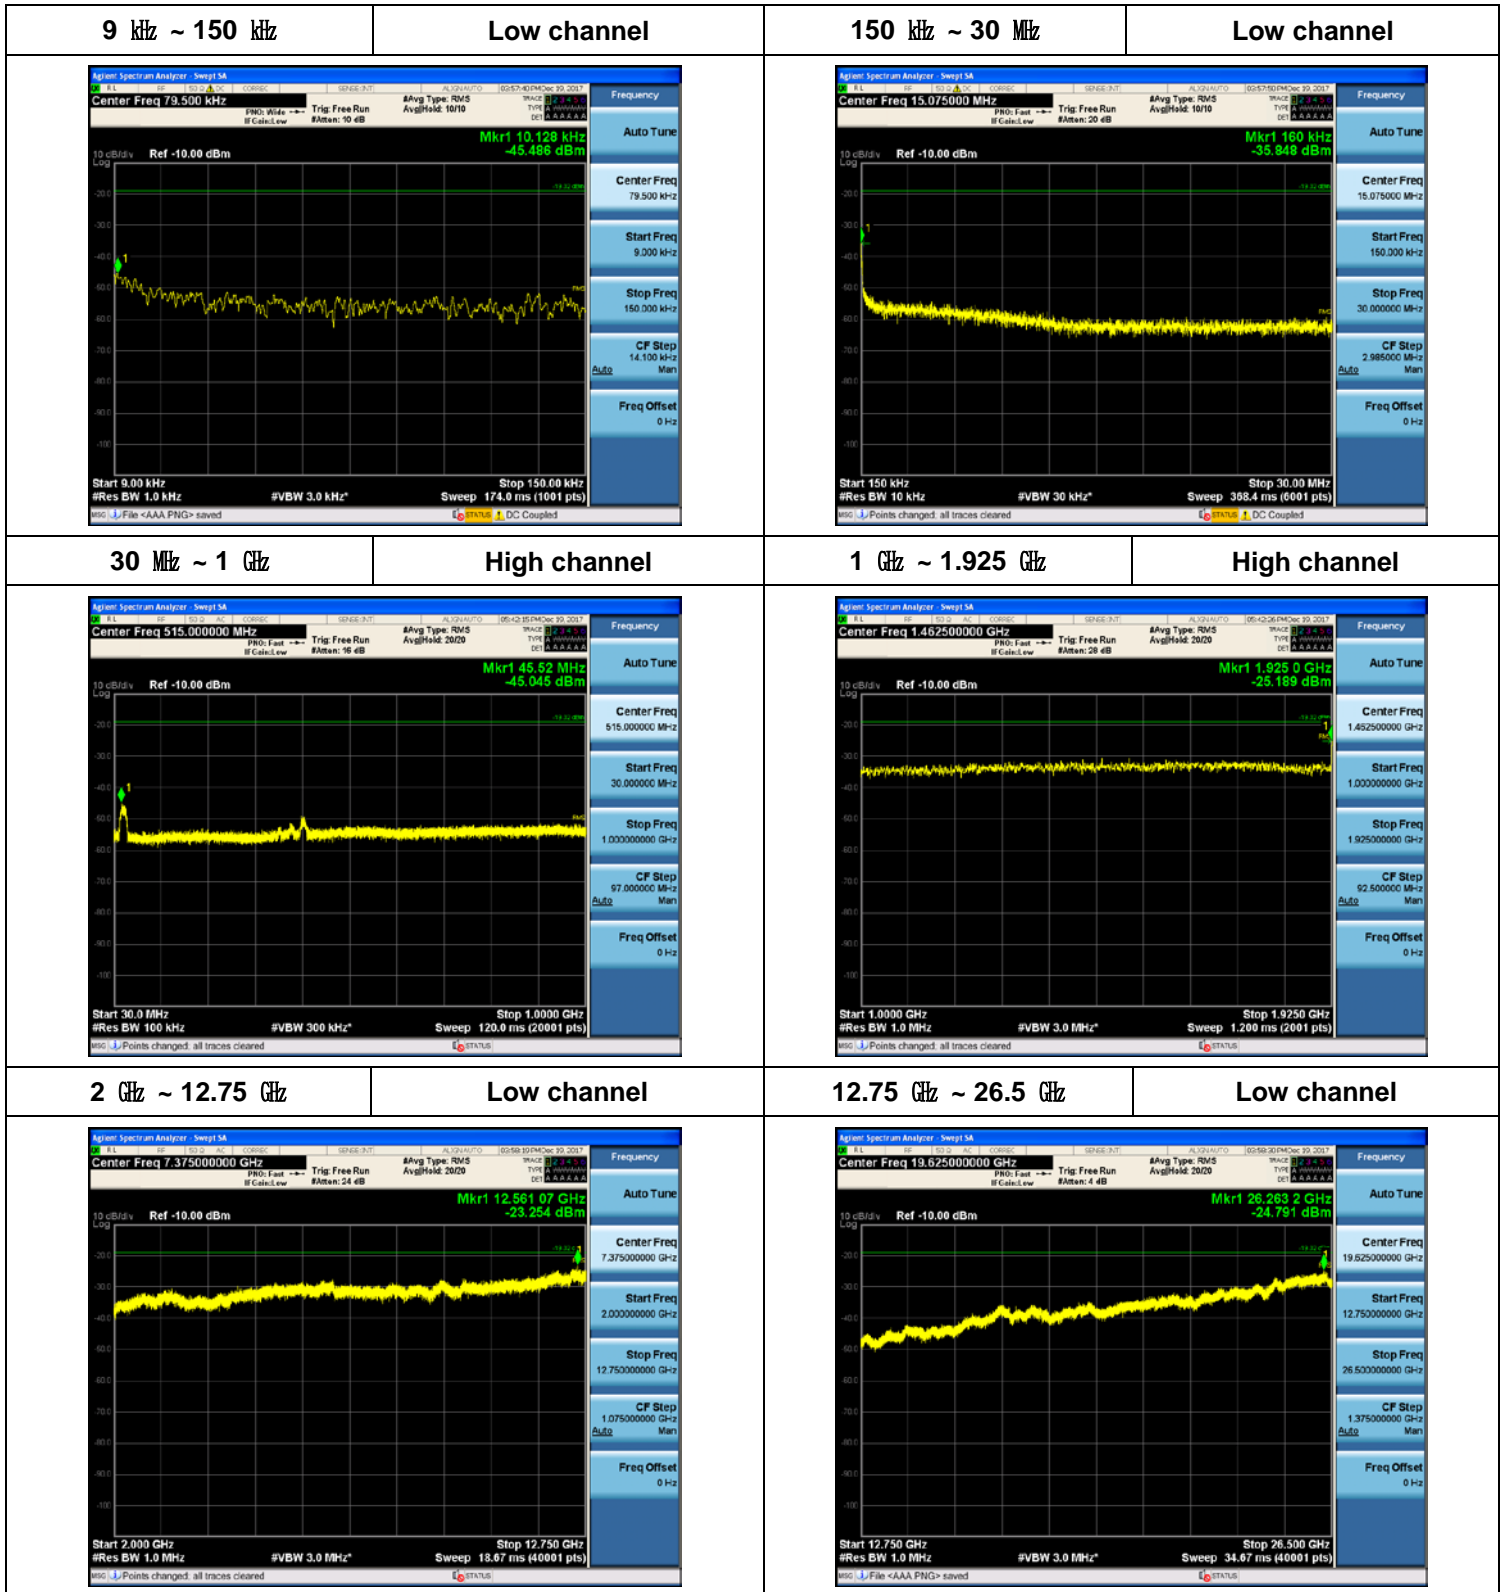

Plot Data for Output Port 0_64QAM

Plot Data for Output Port 0_256QAM

Plot Data for Output Port 1_QPSK

Plot Data for Output Port 1_16QAM

Plot Data for Output Port 1_64QAM

Plot Data for Output Port 1_256QAM

Plot Data for Output Port 2_QPSK

Plot Data for Output Port 2_16QAM

Plot Data for Output Port 2_64QAM

Plot Data for Output Port 2_256QAM

Plot Data for Output Port 3_QPSK

Plot Data for Output Port 3_16QAM

Plot Data for Output Port 3_64QAM

Plot Data for Output Port 3_256QAM