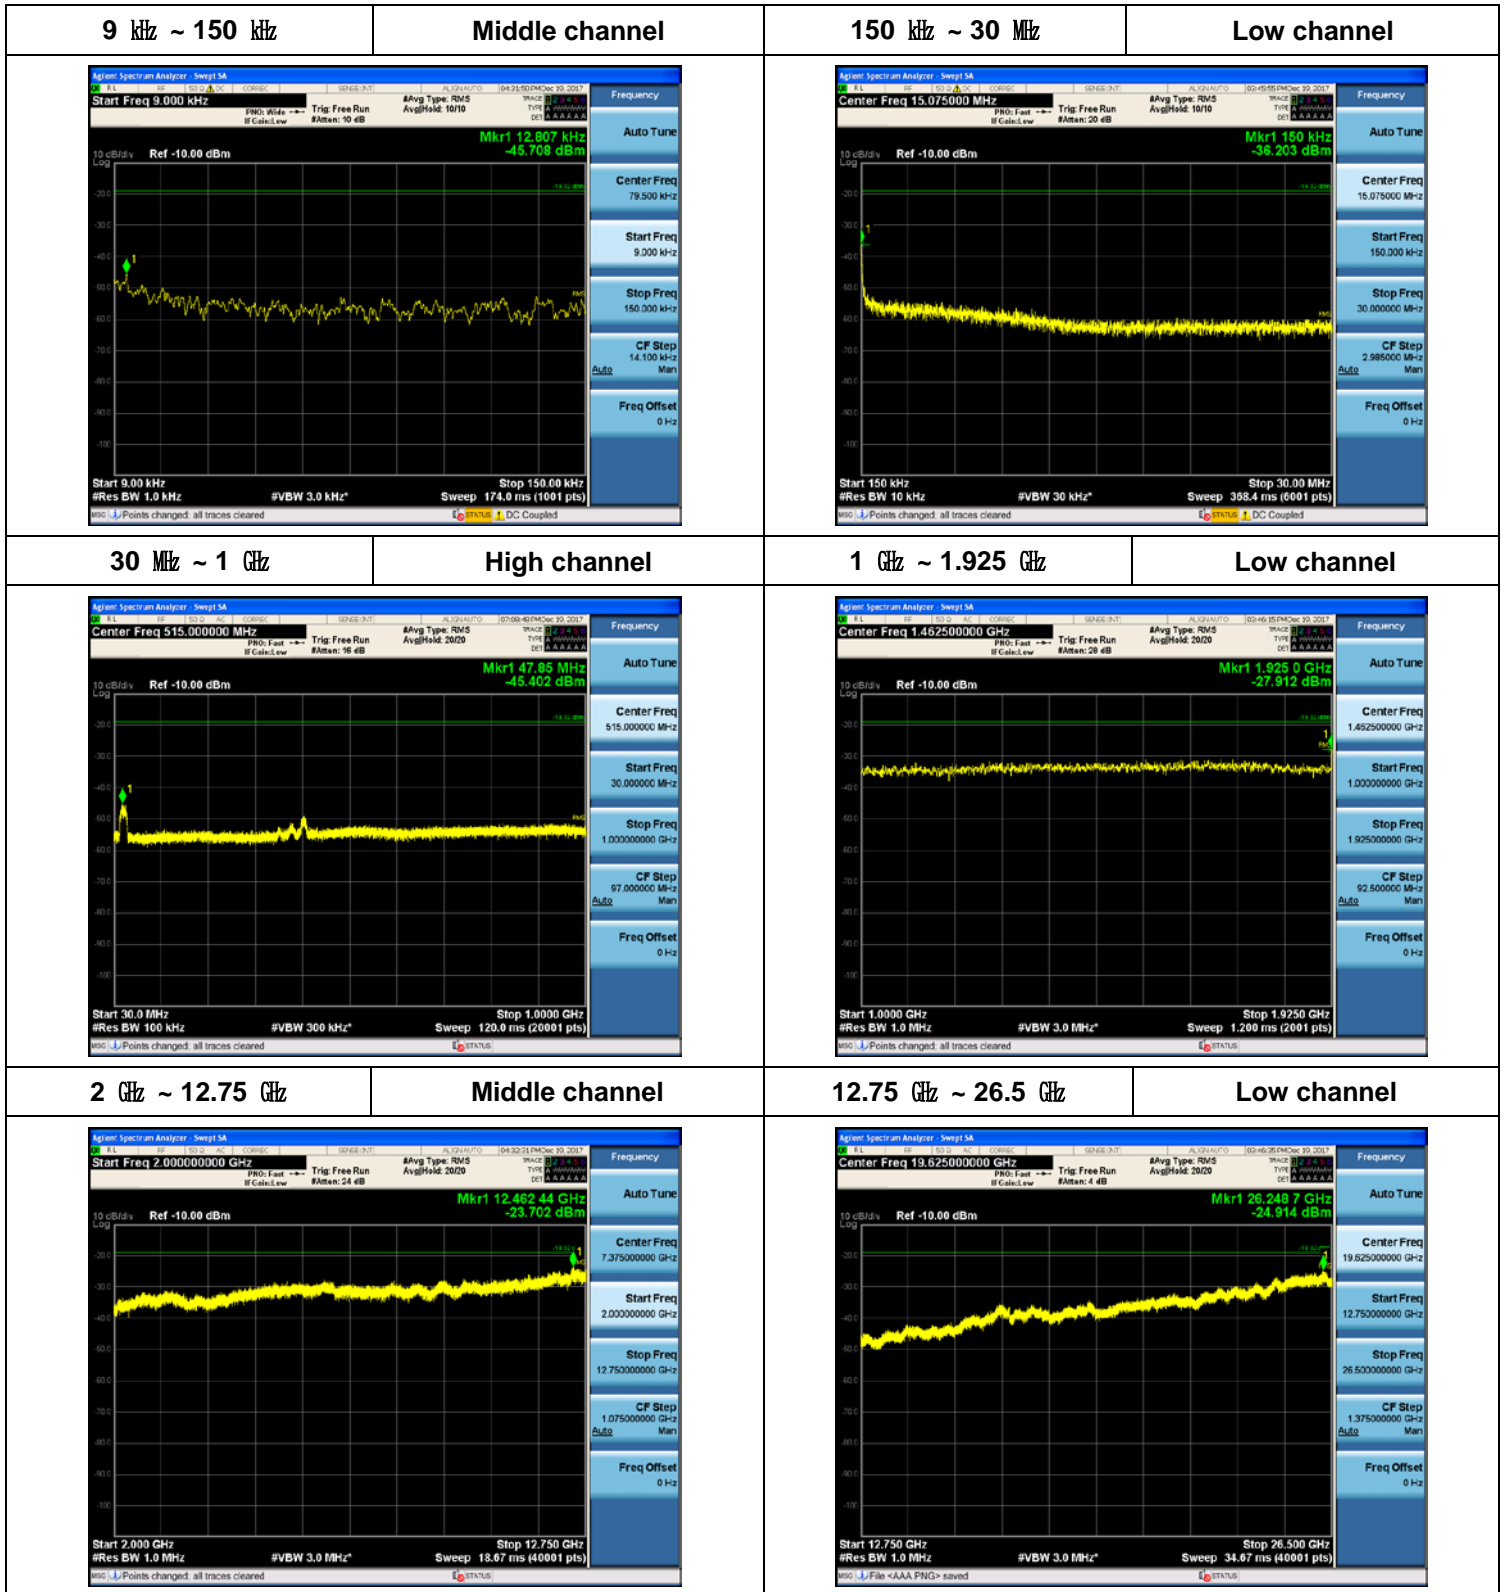

Plot Data for Output Port 0_64QAM

Plot Data for Output Port 0_256QAM

Plot Data for Output Port 1_QPSK

Plot Data for Output Port 1_16QAM

Plot Data for Output Port 1_64QAM

Plot Data for Output Port 1_256QAM

Plot Data for Output Port 2_QPSK

Plot Data for Output Port 2_16QAM

Plot Data for Output Port 2_64QAM

Plot Data for Output Port 2_256QAM

Plot Data for Output Port 3_QPSK

Plot Data for Output Port 3_16QAM

Plot Data for Output Port 3_64QAM

Plot Data for Output Port 3_256QAM