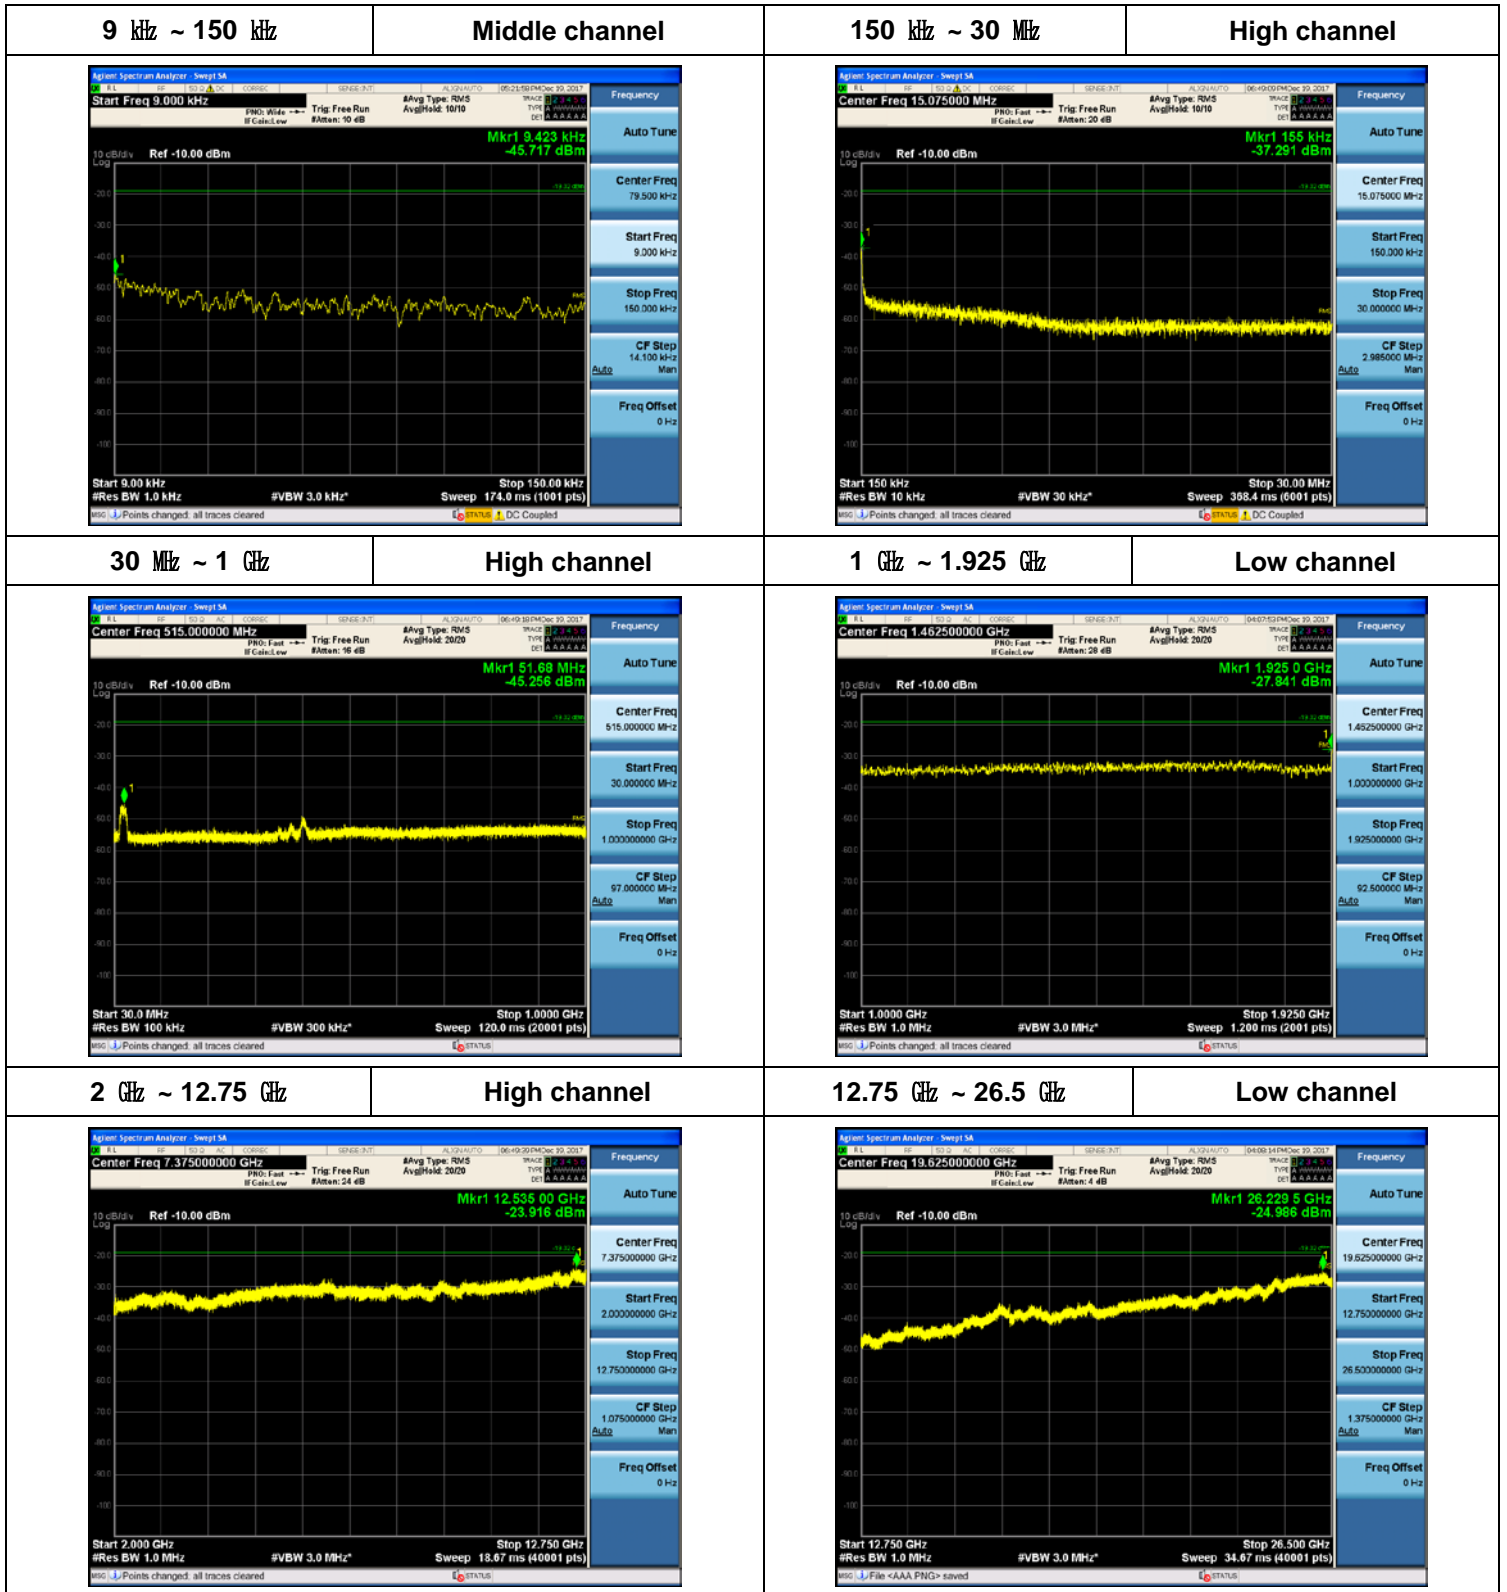

Plot Data for Output Port 0_64QAM

Plot Data for Output Port 0_256QAM

Plot Data for Output Port 1_QPSK

Plot Data for Output Port 1_16QAM

Plot Data for Output Port 1_64QAM

Plot Data for Output Port 1_256QAM

Plot Data for Output Port 2_QPSK

Plot Data for Output Port 2_16QAM

Plot Data for Output Port 2_64QAM

Plot Data for Output Port 2_256QAM

Plot Data for Output Port 3_QPSK

Plot Data for Output Port 3_16QAM

Plot Data for Output Port 3_64QAM

Plot Data for Output Port 3_256QAM