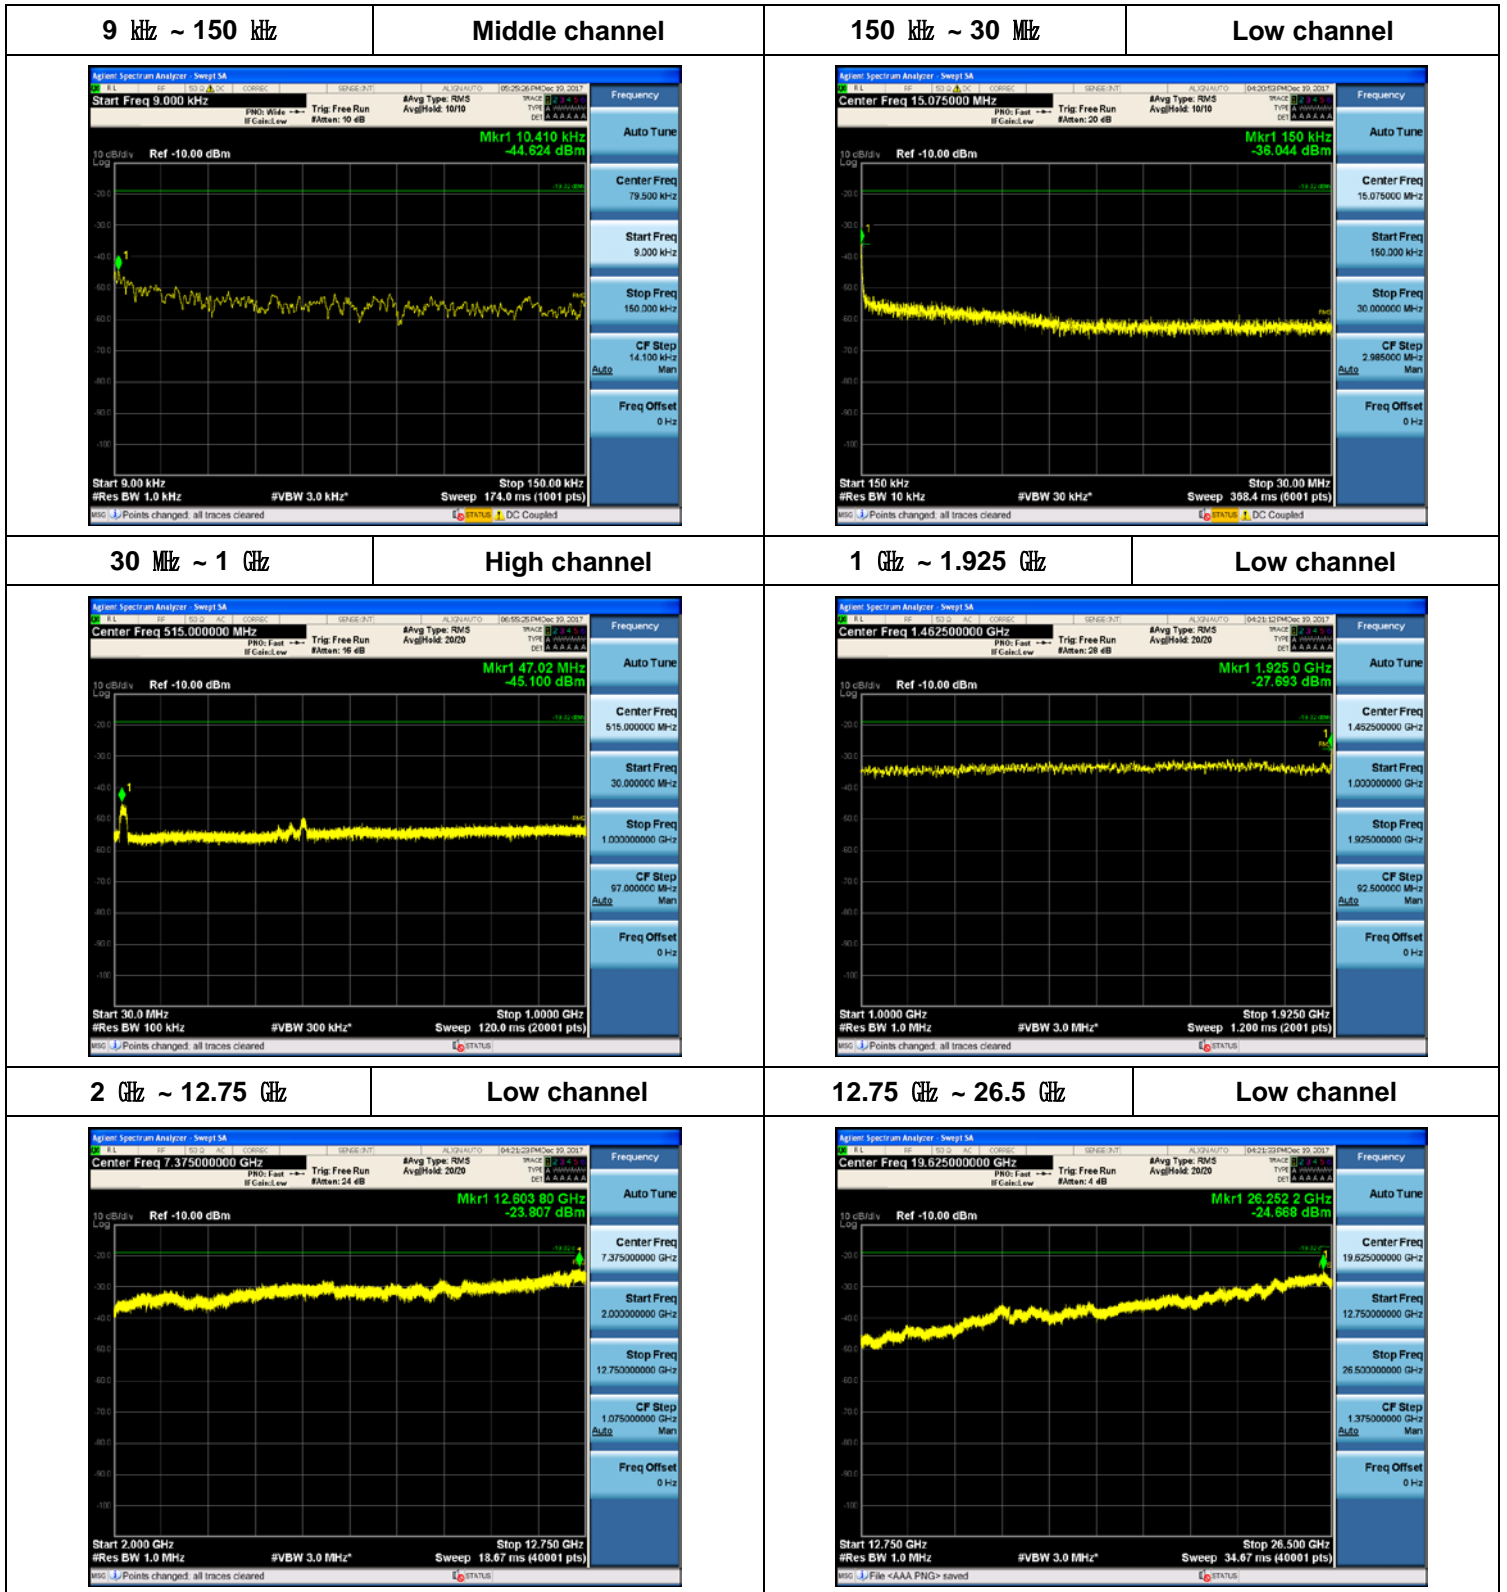

Plot Data for Output Port 0_64QAM

Plot Data for Output Port 0_256QAM

Plot Data for Output Port 1_QPSK

Plot Data for Output Port 1_16QAM

Plot Data for Output Port 1_64QAM

Plot Data for Output Port 1_256QAM

Plot Data for Output Port 2_QPSK

Plot Data for Output Port 2_16QAM

Plot Data for Output Port 2_64QAM

Plot Data for Output Port 2_256QAM

Plot Data for Output Port 3_QPSK

Plot Data for Output Port 3_16QAM

Plot Data for Output Port 3_64QAM

Plot Data for Output Port 3_256QAM