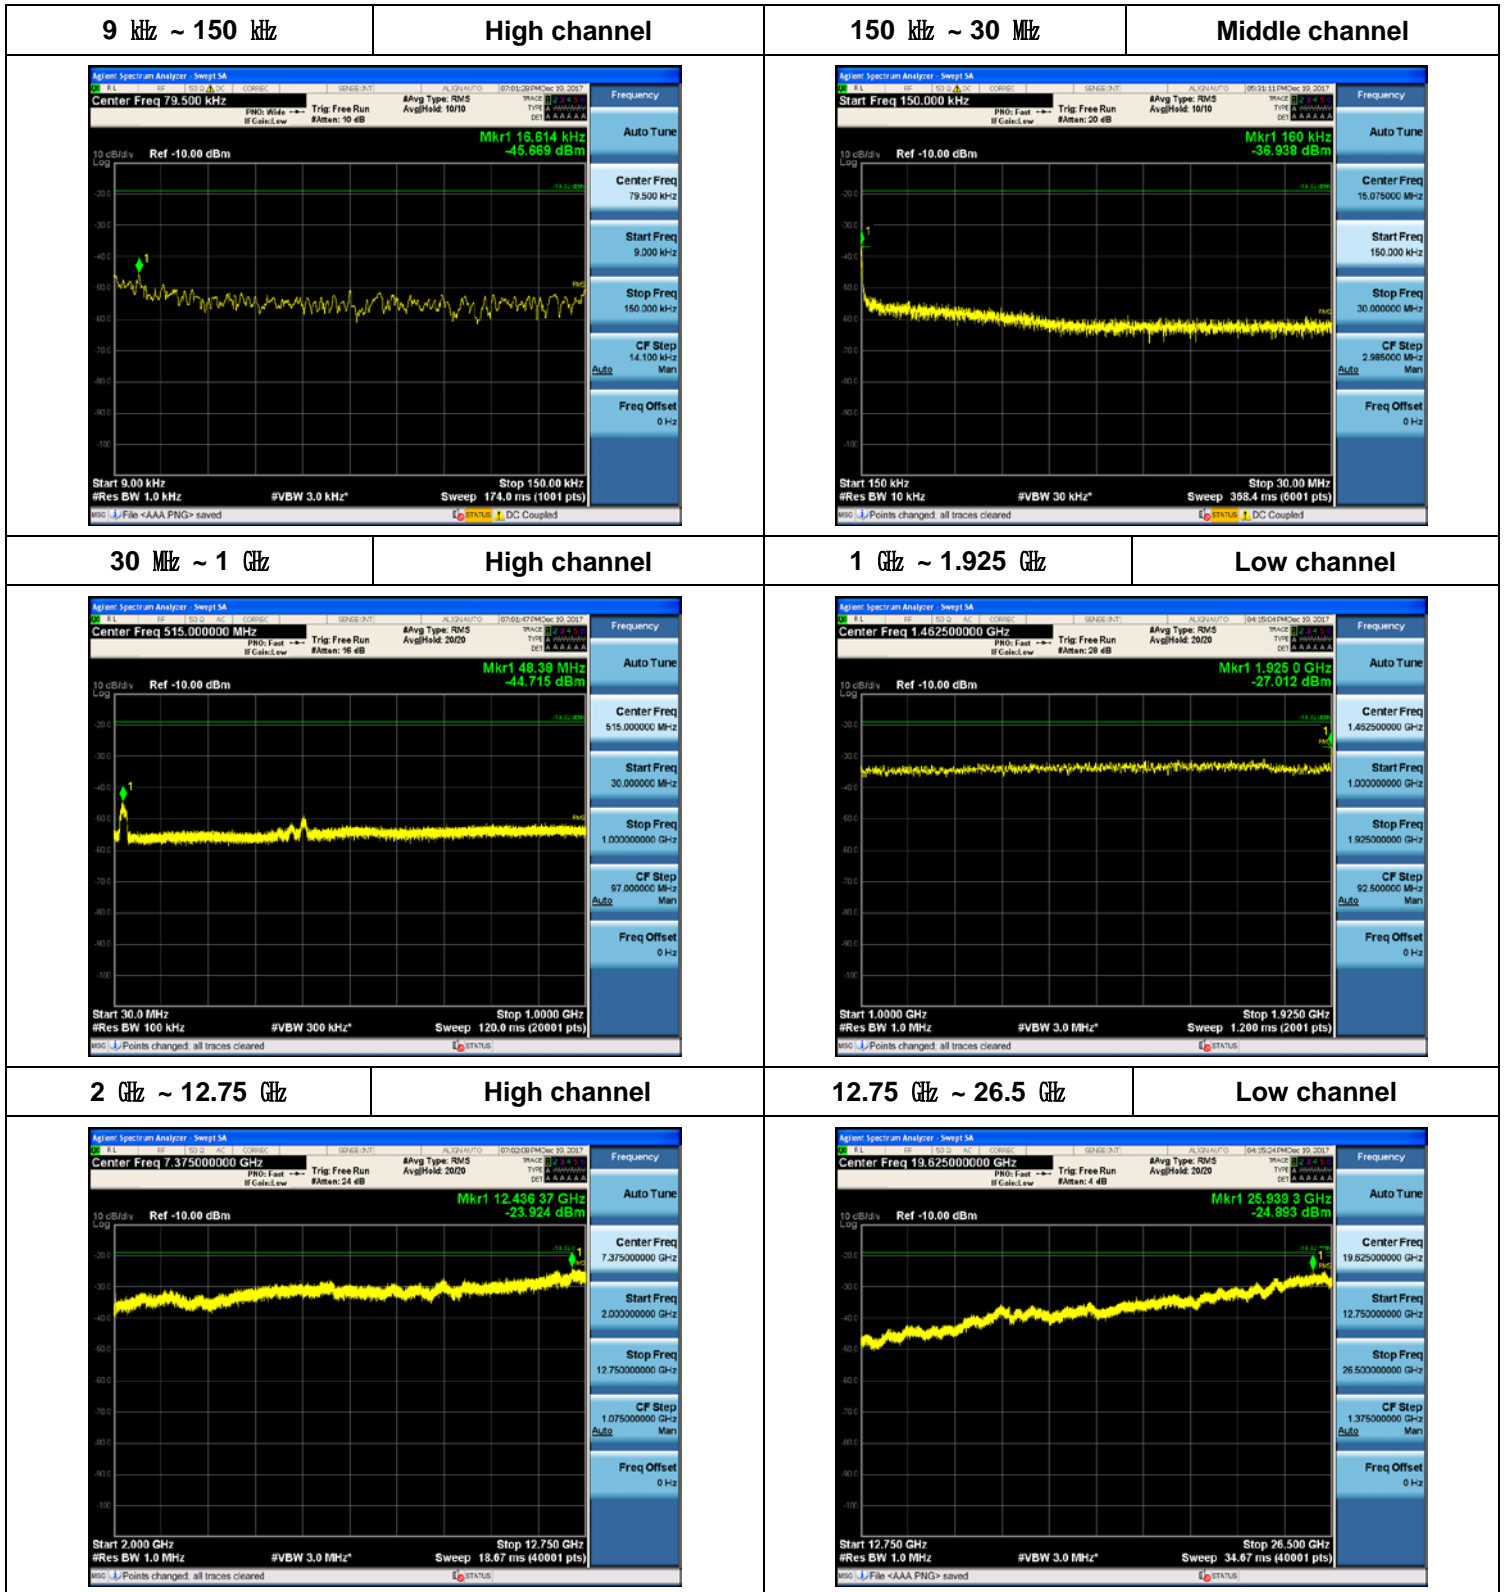

Plot Data for Output Port 0_64QAM

Plot Data for Output Port 0_256QAM

Plot Data for Output Port 1_QPSK

Plot Data for Output Port 1_16QAM

Plot Data for Output Port 1_64QAM

Plot Data for Output Port 1_256QAM

Plot Data for Output Port 2_QPSK

Plot Data for Output Port 2_16QAM

Plot Data for Output Port 2_64QAM

Plot Data for Output Port 2_256QAM

Plot Data for Output Port 3_QPSK

Plot Data for Output Port 3_16QAM

Plot Data for Output Port 3_64QAM

Plot Data for Output Port 3_256QAM