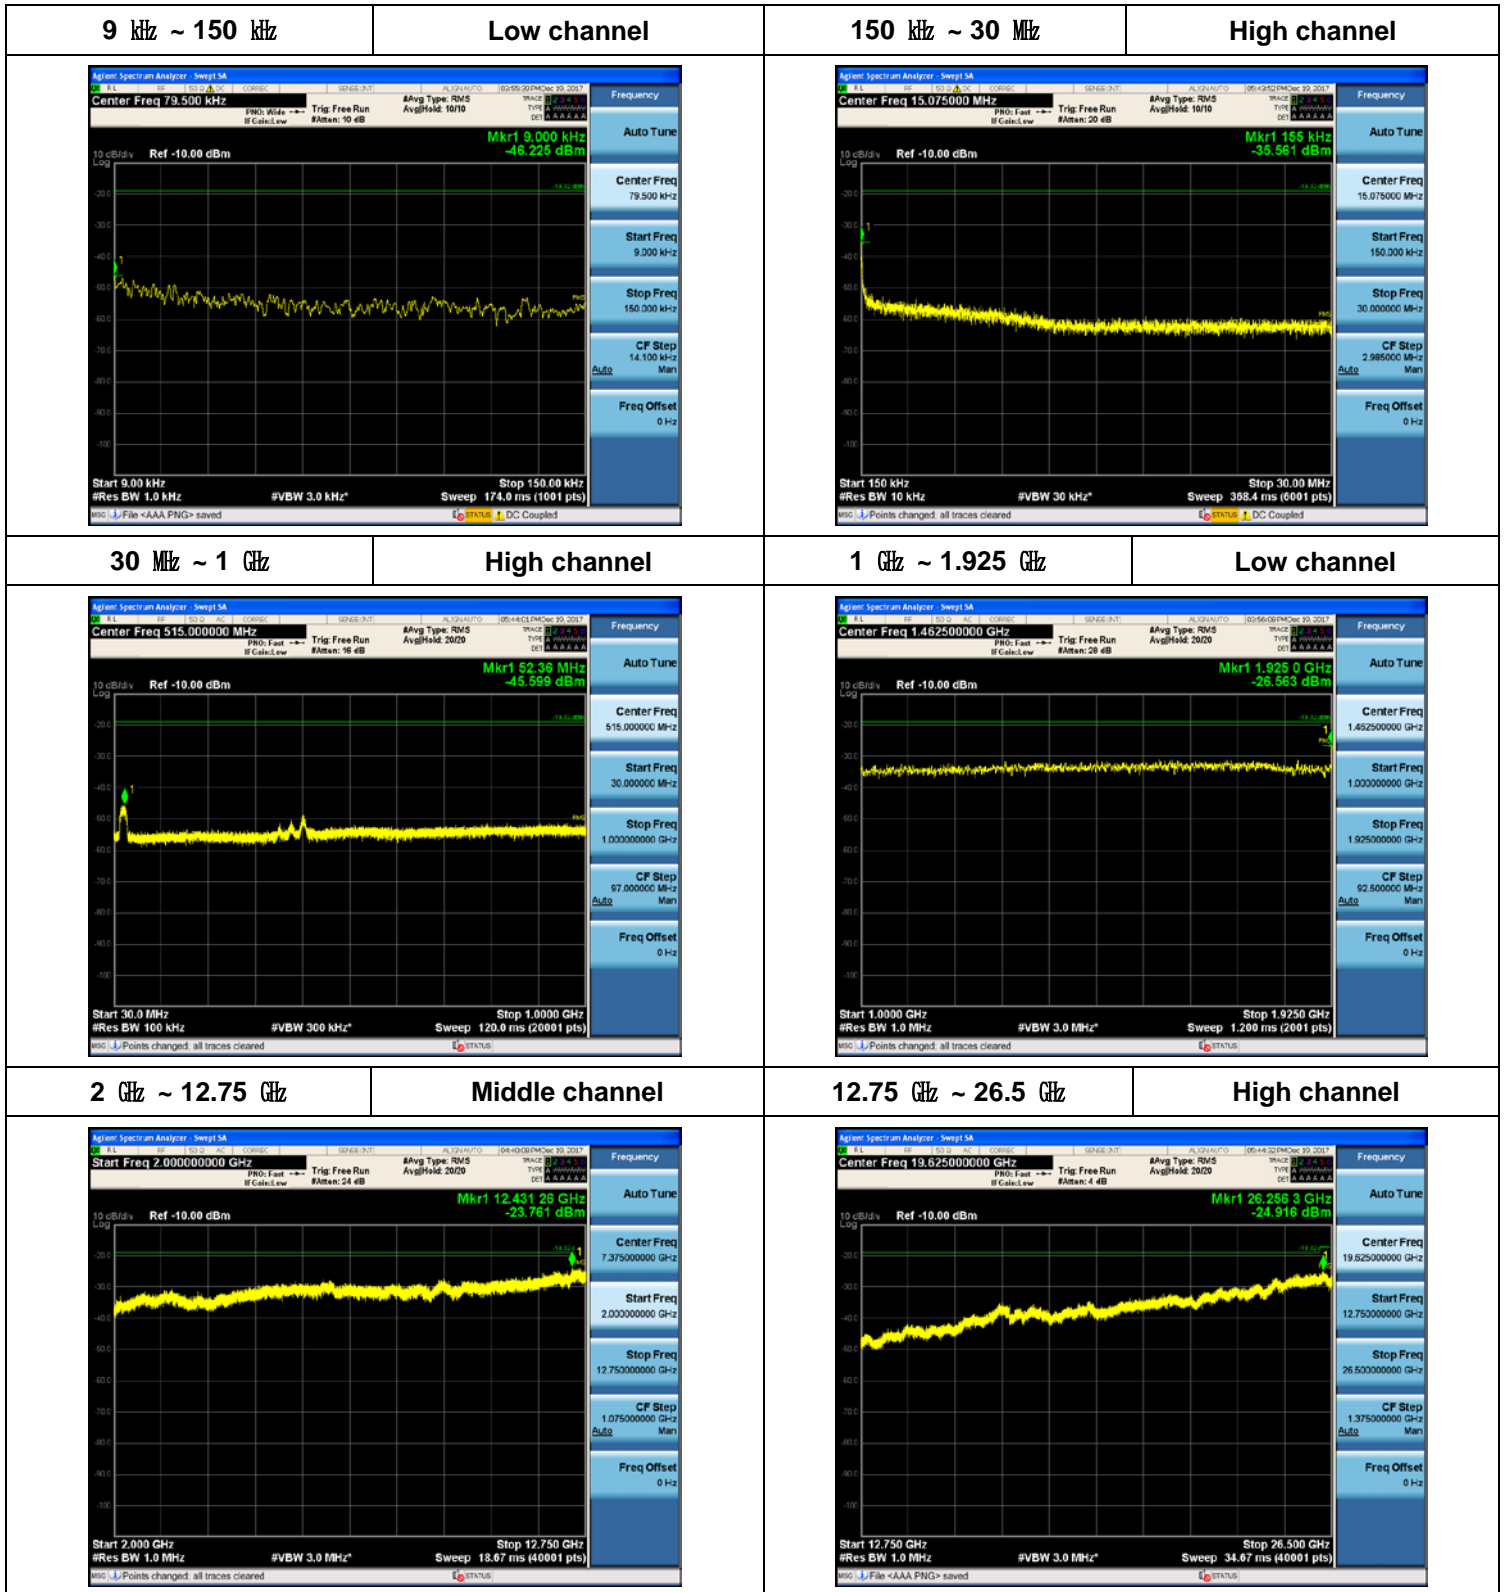

Plot Data for Output Port 0_64QAM

Plot Data for Output Port 0_256QAM

Plot Data for Output Port 1_QPSK

Plot Data for Output Port 1_16QAM

Plot Data for Output Port 1_64QAM

Plot Data for Output Port 1_256QAM

Plot Data for Output Port 2_QPSK

Plot Data for Output Port 2_16QAM

Plot Data for Output Port 2_64QAM

Plot Data for Output Port 2_256QAM

Plot Data for Output Port 3_QPSK

Plot Data for Output Port 3_16QAM

Plot Data for Output Port 3_64QAM

Plot Data for Output Port 3_256QAM