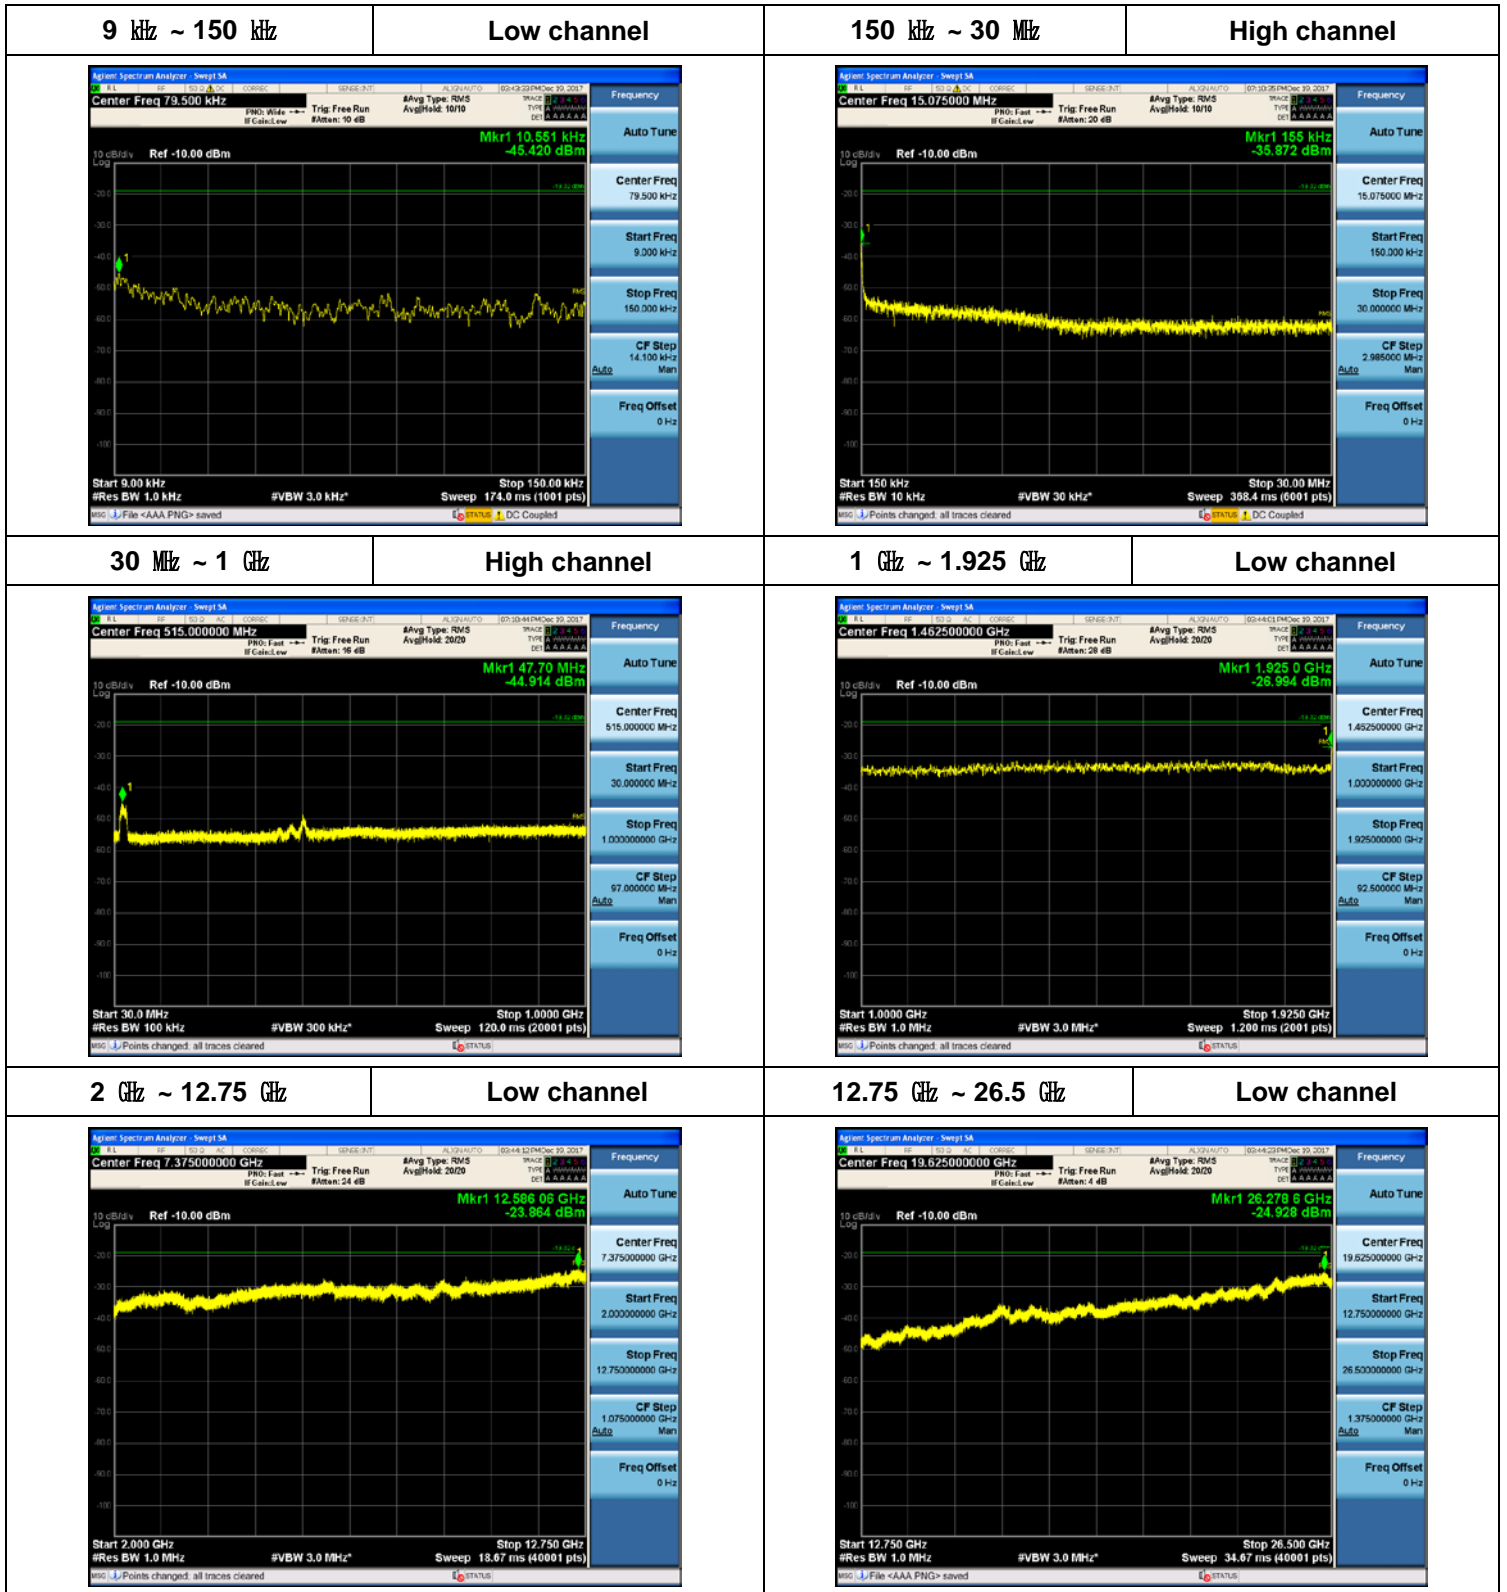

Plot Data for Output Port 0_64QAM

Plot Data for Output Port 0_256QAM

Plot Data for Output Port 1_QPSK

Plot Data for Output Port 1_16QAM

Plot Data for Output Port 1_64QAM

Plot Data for Output Port 1_256QAM

Plot Data for Output Port 2_QPSK

Plot Data for Output Port 2_16QAM

Plot Data for Output Port 2_64QAM

Plot Data for Output Port 2_256QAM

Plot Data for Output Port 3_QPSK

Plot Data for Output Port 3_16QAM

Plot Data for Output Port 3_64QAM

Plot Data for Output Port 3_256QAM