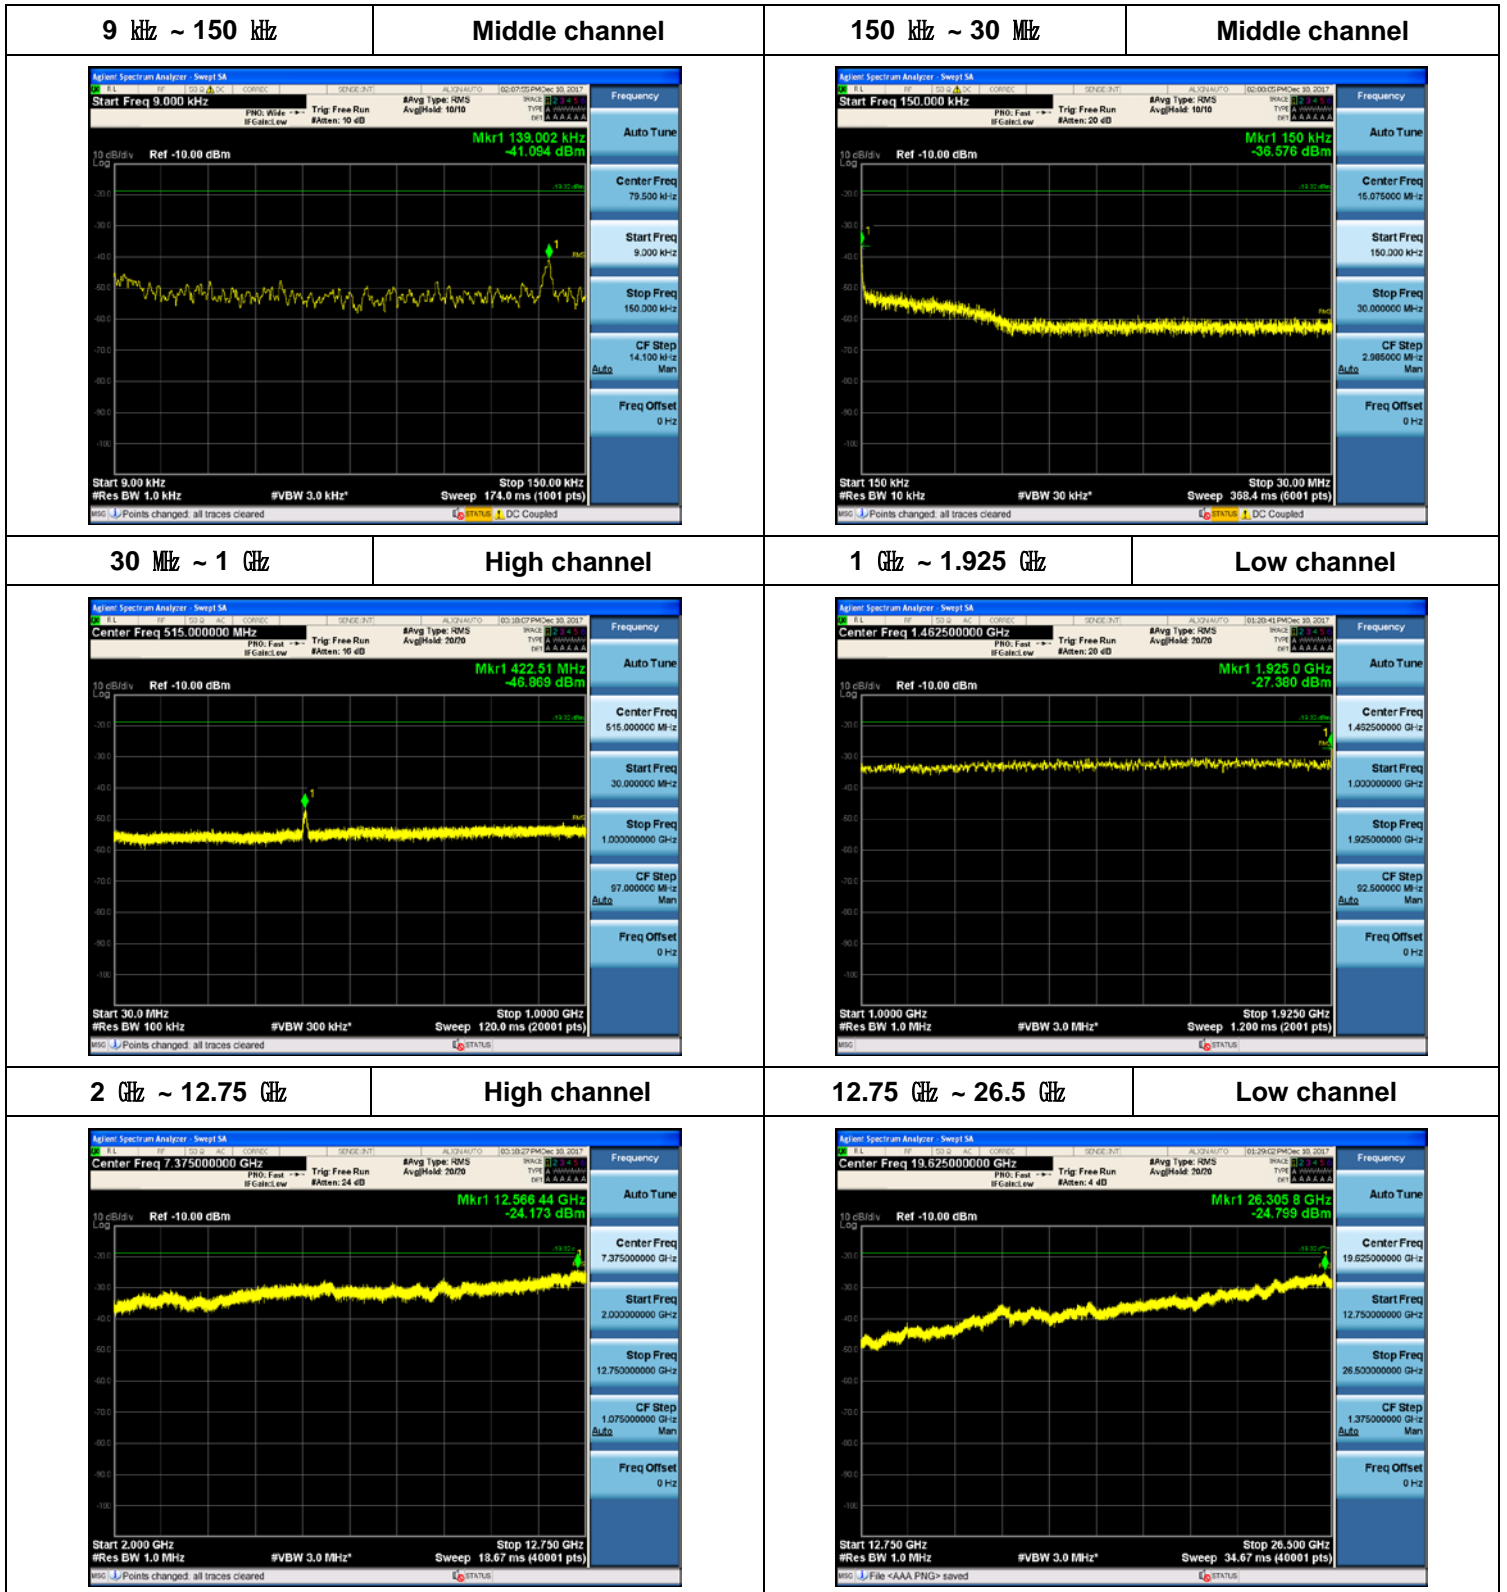

Plot Data for Output Port 3_QPSK

Plot Data for Output Port 3_16QAM

Plot Data for Output Port 3_64QAM

Plot Data for Output Port 3_256QAM

10 MHz / 1 Carrier (20 W)

Plot Data for Output Port 0_256QAM

Plot Data for Output Port 1_256QAM

Plot Data for Output Port 2_256QAM

Plot Data for Output Port 3_256QAM

10 MHz + 10 MHz / 2 Carriers (20 W + 20 W)

Plot Data for Output Port 0_256QAM

Plot Data for Output Port 1_256QAM

Plot Data for Output Port 2_256QAM

Plot Data for Output Port 3_256QAM

15 MHz / 1 Carrier (30 W)

Plot Data for Output Port 0_QPSK

Plot Data for Output Port 0_16QAM