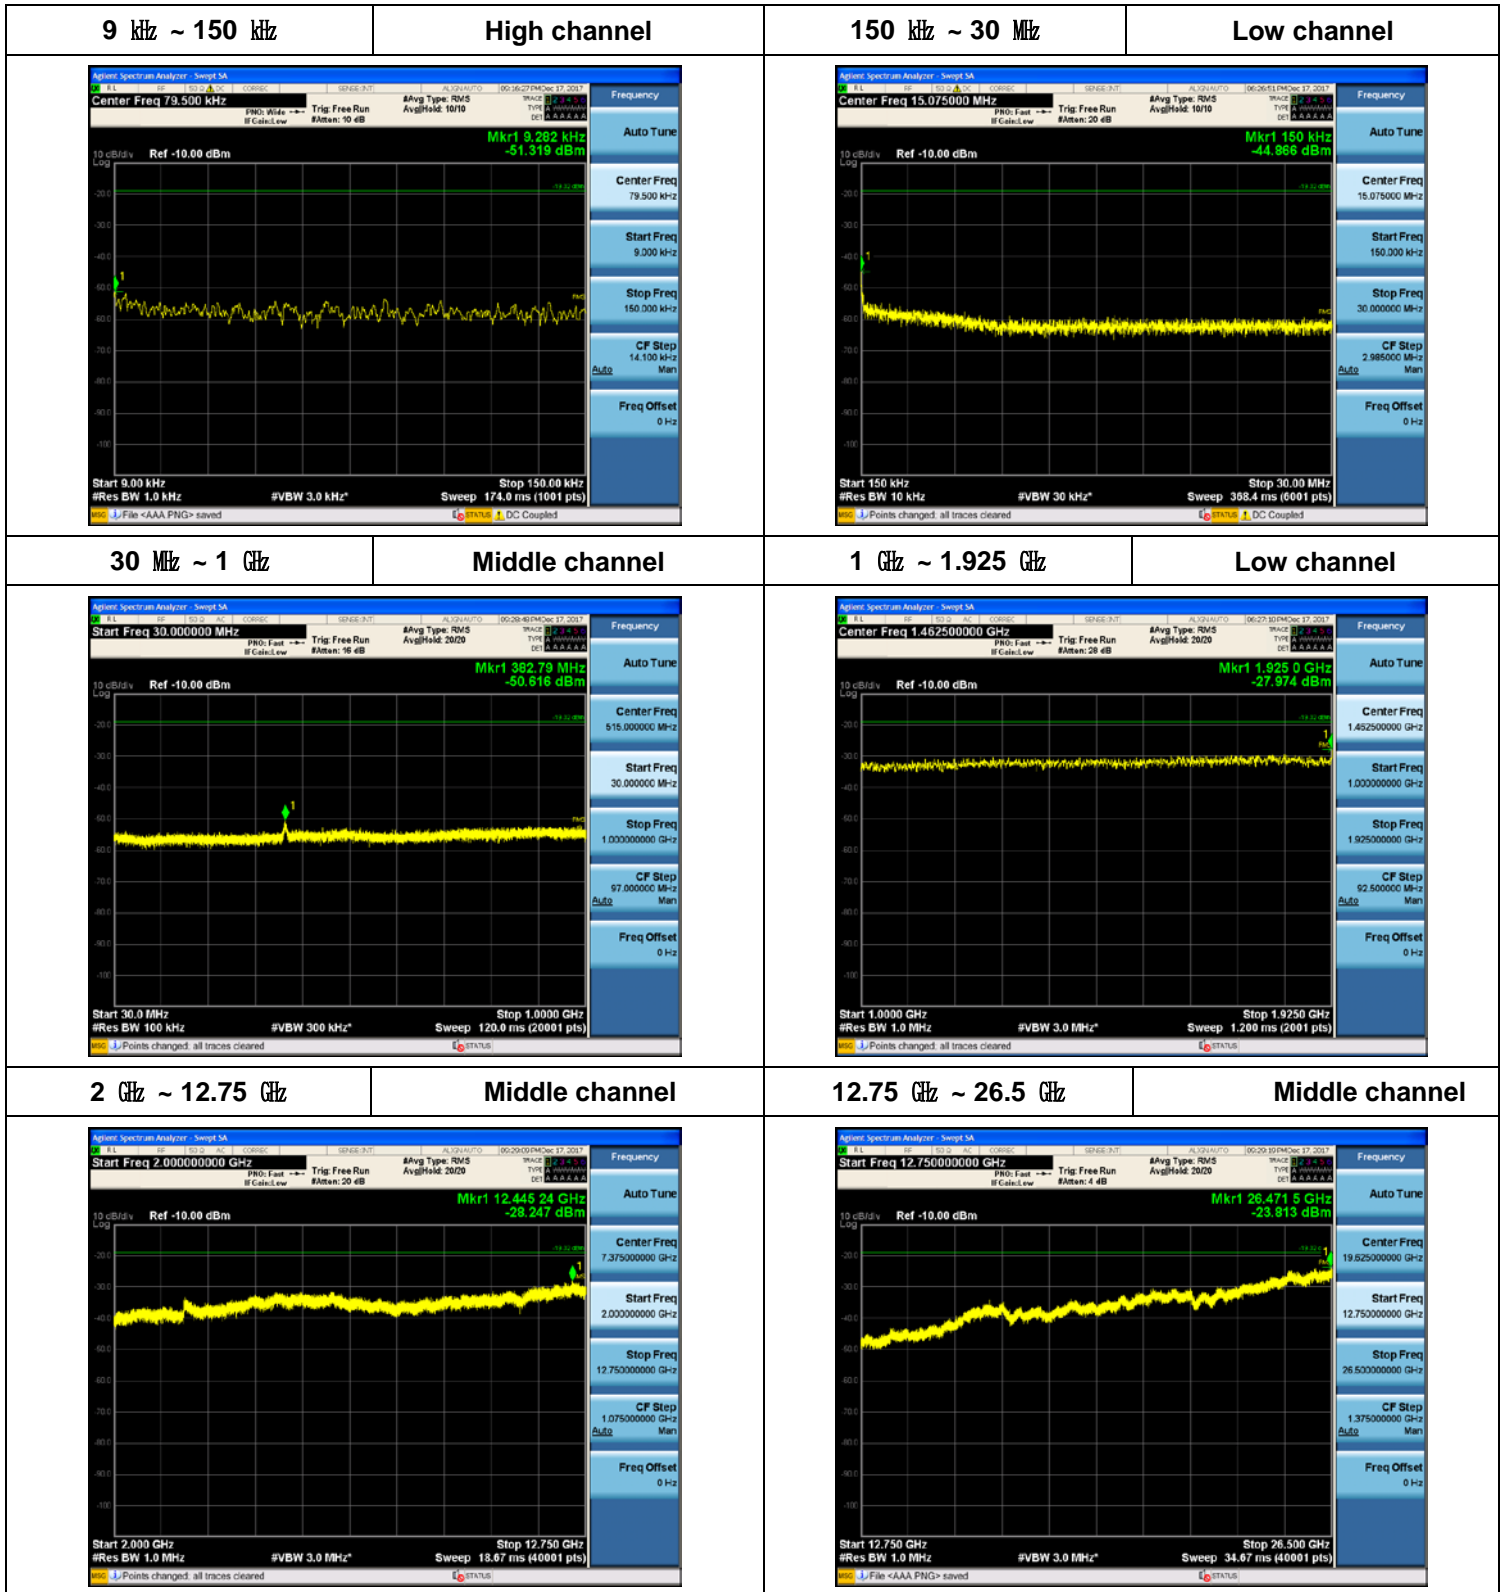

Plot Data for Output Port 3_QPSK

Plot Data for Output Port 3_16QAM

Plot Data for Output Port 3_64QAM

Plot Data for Output Port 3_256QAM

10 MHz / 1 Carrier (20 W)

Plot Data for Output Port 0_256QAM

Plot Data for Output Port 1_256QAM

Plot Data for Output Port 2_256QAM

Plot Data for Output Port 3_256QAM

10 MHz + 10 MHz / 2 Carriers (20 W + 20 W)

Plot Data for Output Port 0_256QAM

Plot Data for Output Port 1_256QAM

Plot Data for Output Port 2_256QAM

Plot Data for Output Port 3_256QAM

15 MHz / 1 Carrier (30 W)

Plot Data for Output Port 0_QPSK

Plot Data for Output Port 0_16QAM