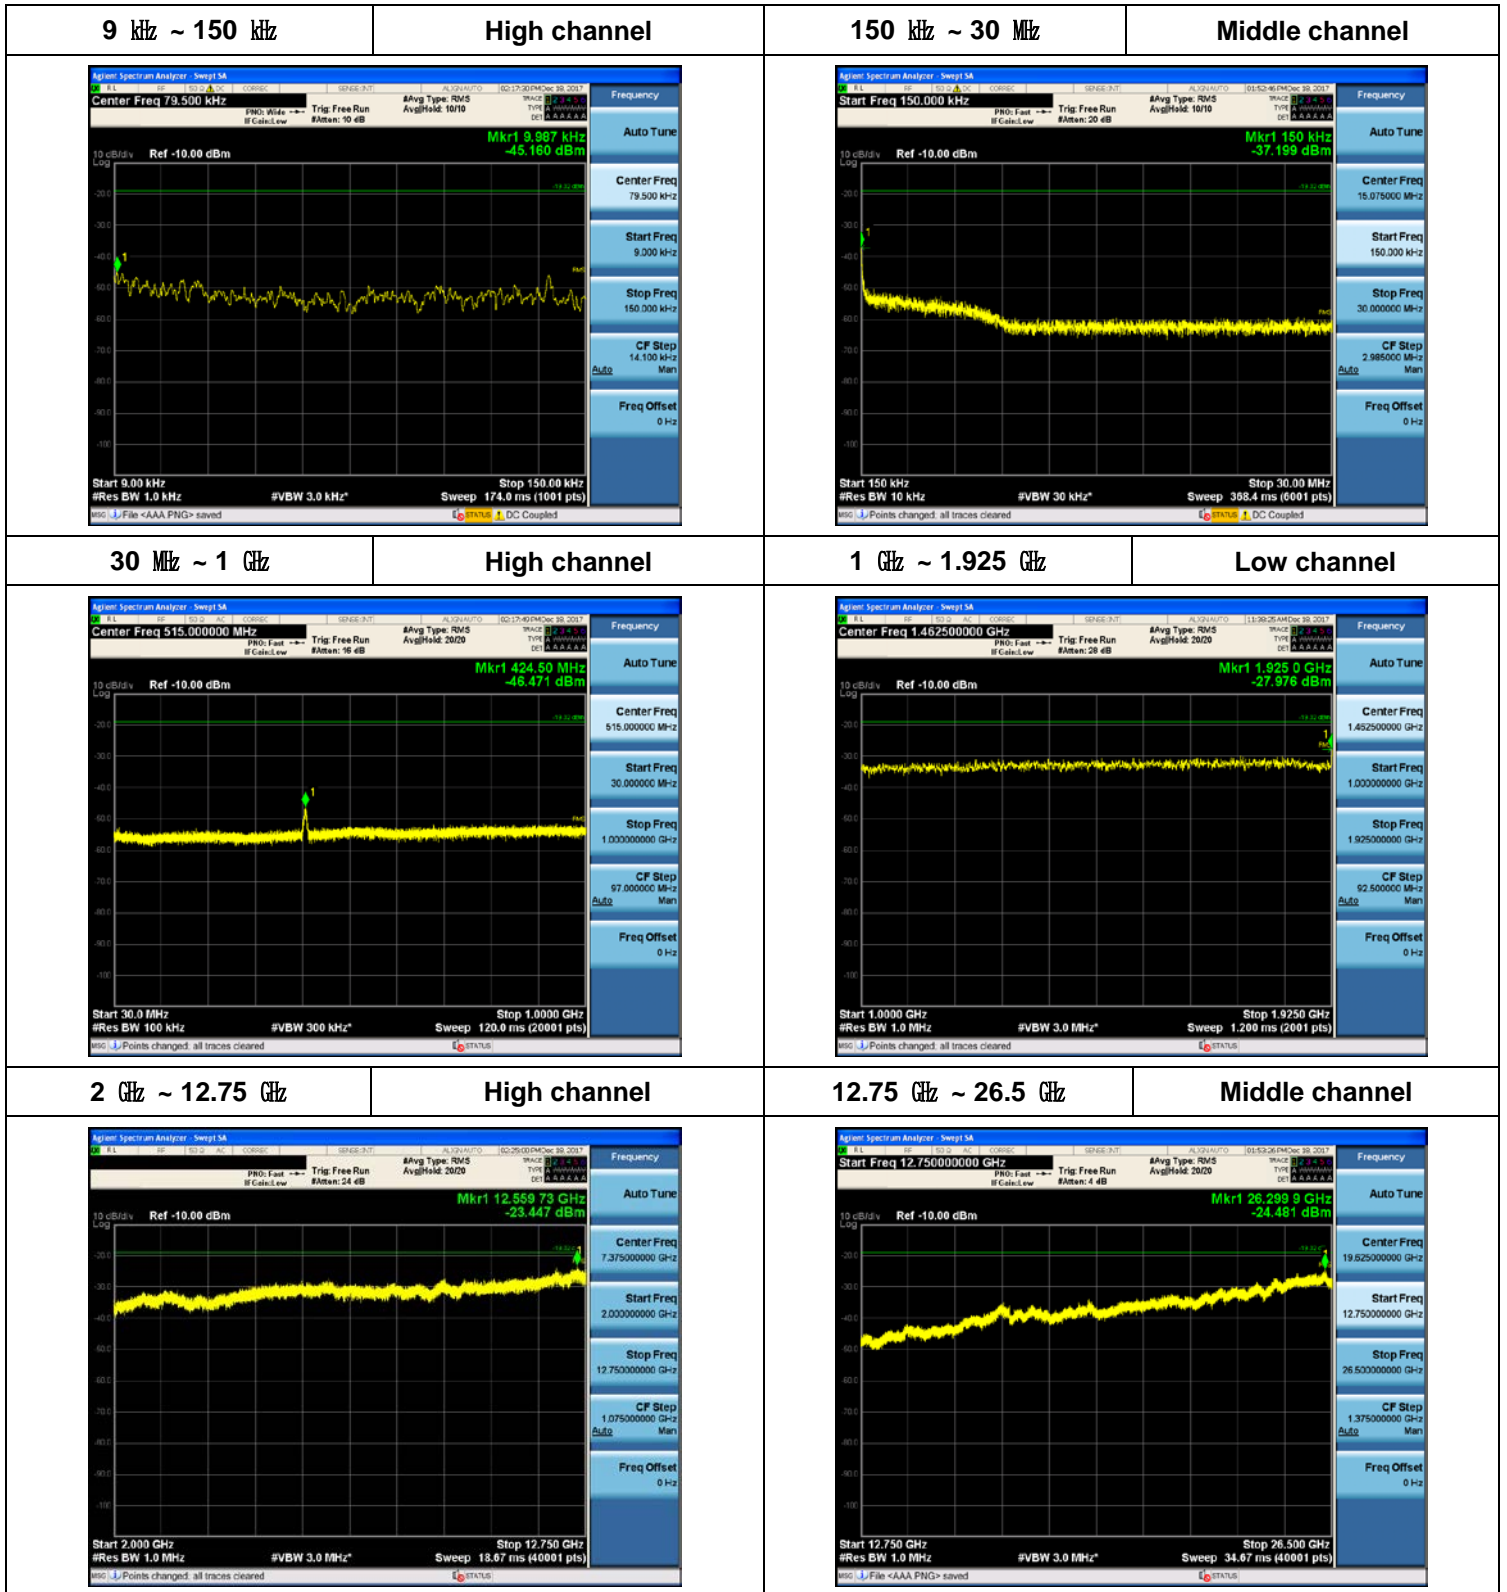

Plot Data for Output Port 3_QPSK

Plot Data for Output Port 3_16QAM

Plot Data for Output Port 3_64QAM

Plot Data for Output Port 3_256QAM

10 MHz / 1 Carrier (20 W)

Plot Data for Output Port 0_256QAM

Plot Data for Output Port 1_256QAM

Plot Data for Output Port 2_256QAM

Plot Data for Output Port 3_256QAM

10 MHz + 10 MHz / 2 Carriers (20 W + 20 W)

Plot Data for Output Port 0_256QAM

Plot Data for Output Port 1_256QAM

Plot Data for Output Port 2_256QAM

Plot Data for Output Port 3_256QAM

15 MHz / 1 Carrier (30 W)

Plot Data for Output Port 0_QPSK

Plot Data for Output Port 0_16QAM