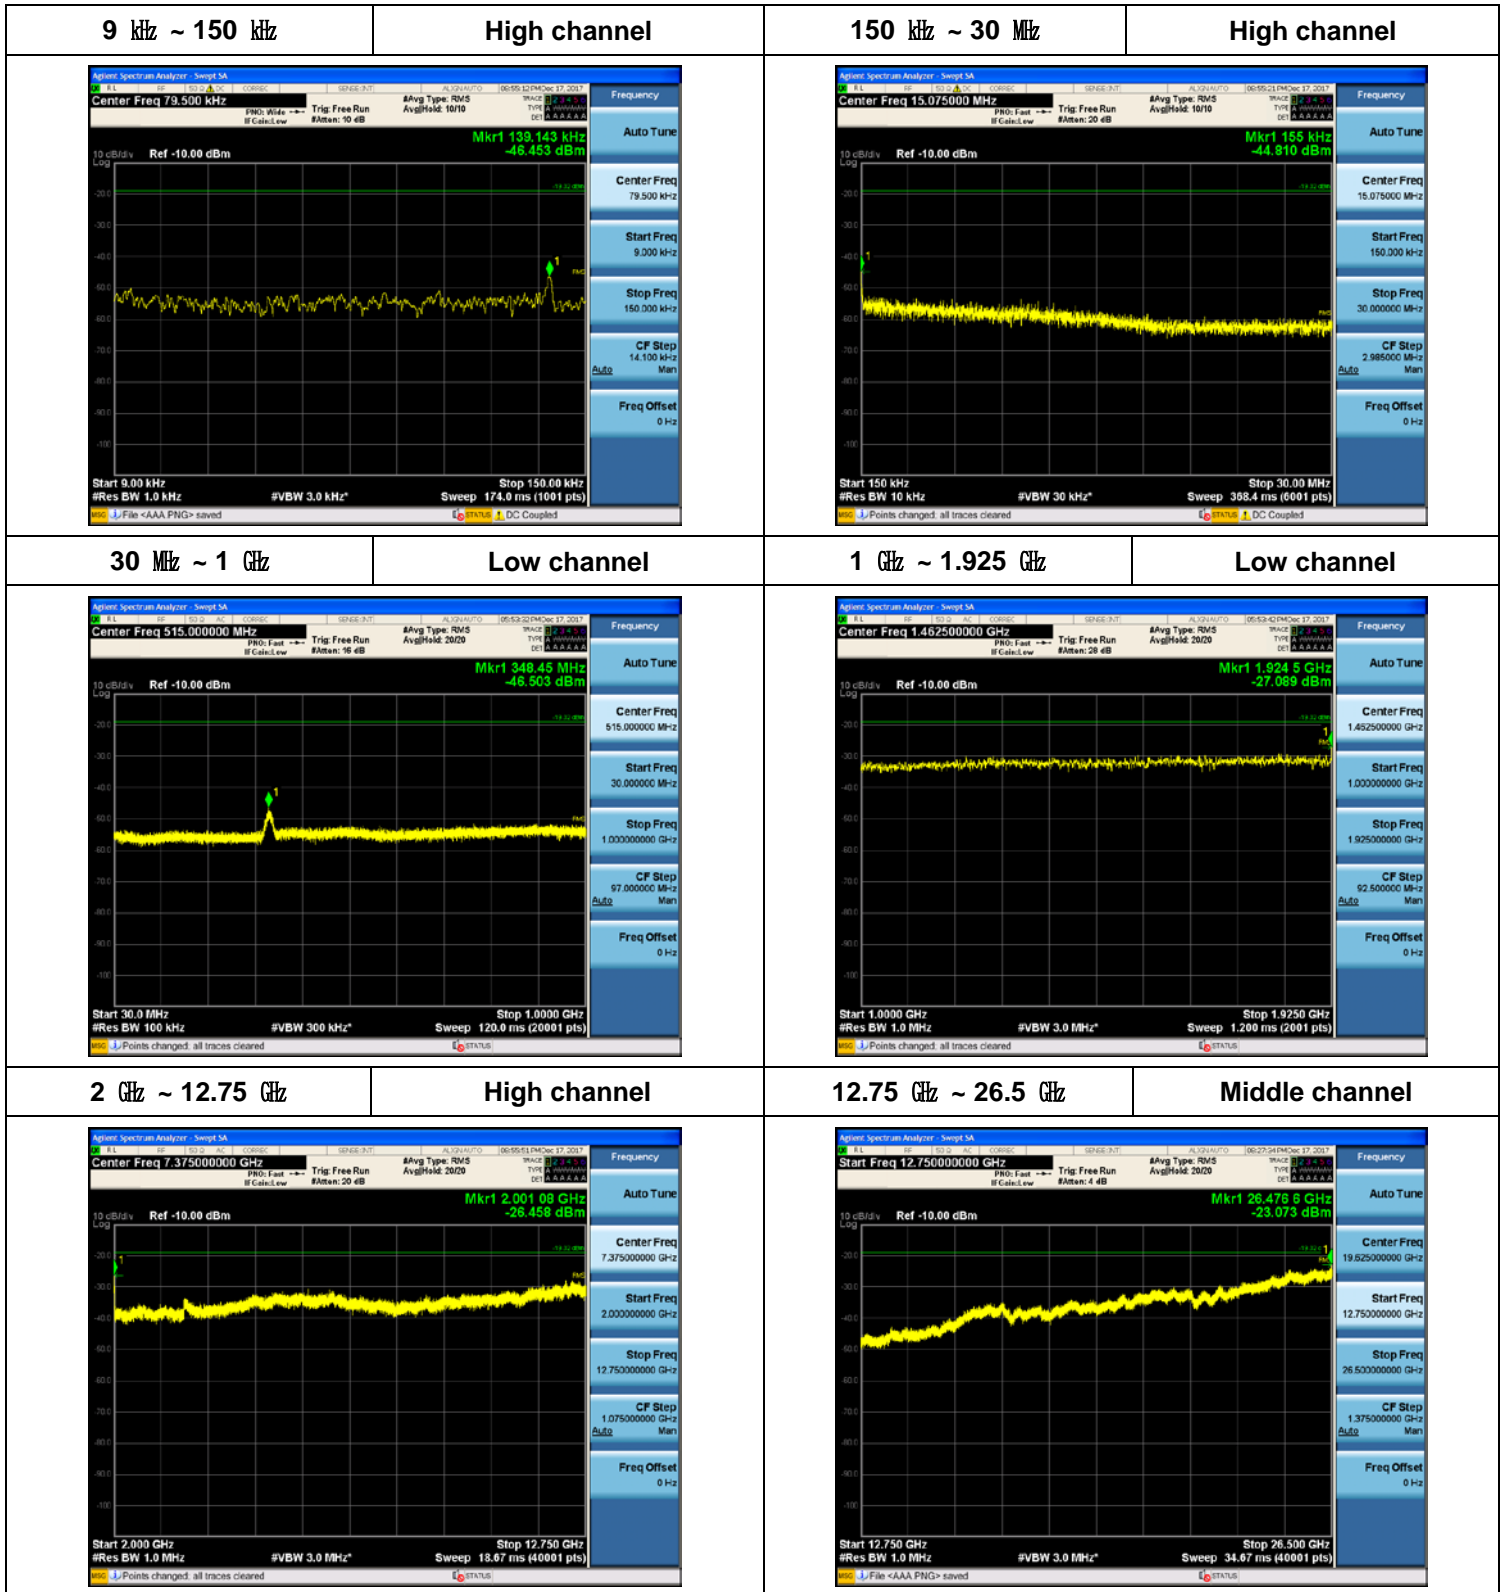

Plot Data for Output Port 3_QPSK

Plot Data for Output Port 3_16QAM

Plot Data for Output Port 3_64QAM

Plot Data for Output Port 3_256QAM

10 MHz / 1 Carrier (20 W)

Plot Data for Output Port 0_256QAM

Plot Data for Output Port 1_256QAM

Plot Data for Output Port 2_256QAM

Plot Data for Output Port 3_256QAM

10 MHz + 10 MHz / 2 Carriers (20 W + 20 W)

Plot Data for Output Port 0_256QAM

Plot Data for Output Port 1_256QAM

Plot Data for Output Port 2_256QAM

Plot Data for Output Port 3_256QAM

15 MHz / 1 Carrier (30 W)

Plot Data for Output Port 0_QPSK

Plot Data for Output Port 0_16QAM