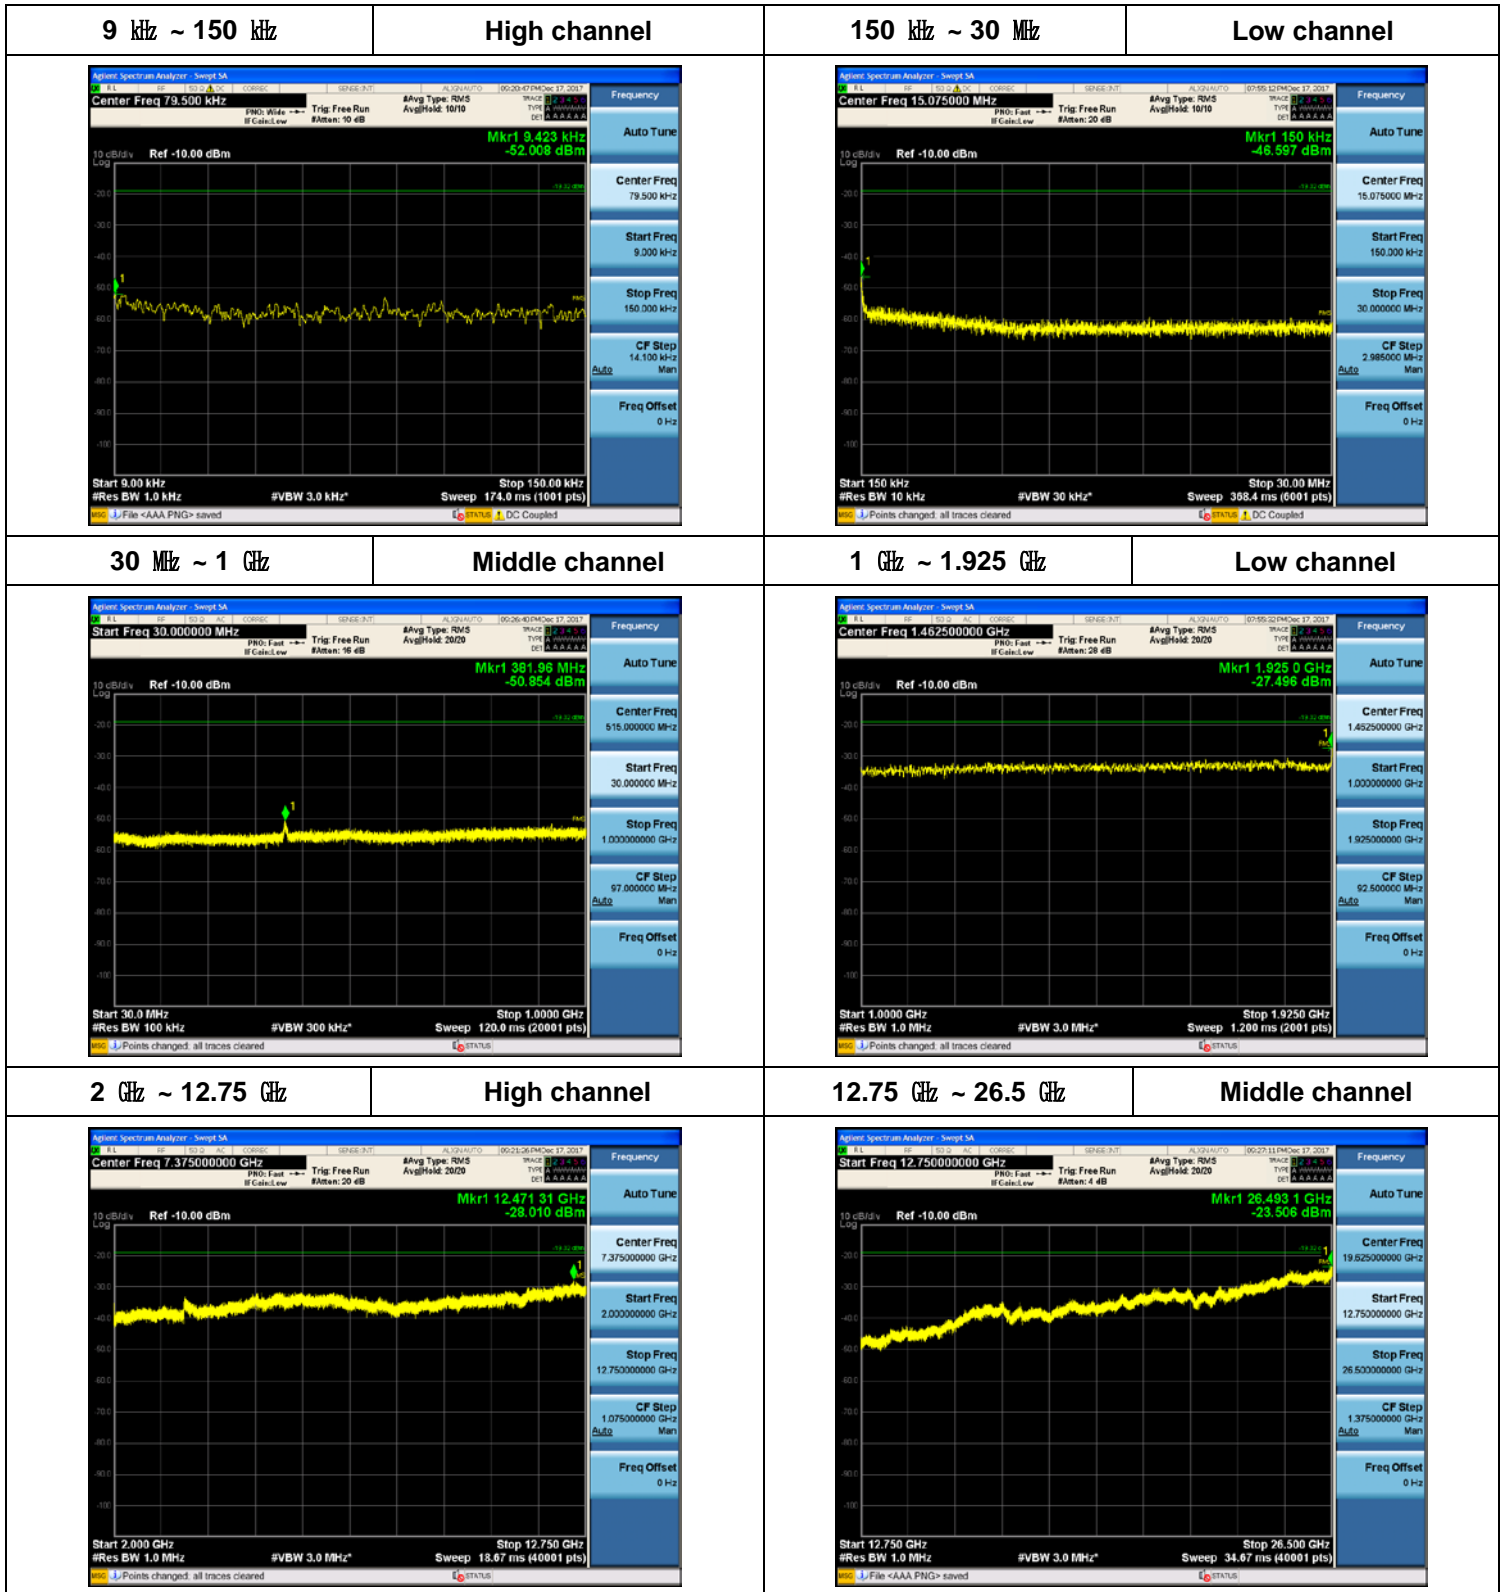

Plot Data for Output Port 3_QPSK

Plot Data for Output Port 3_16QAM

Plot Data for Output Port 3_64QAM

Plot Data for Output Port 3_256QAM

10 MHz / 1 Carrier (20 W)

Plot Data for Output Port 0_256QAM

Plot Data for Output Port 1_256QAM

Plot Data for Output Port 2_256QAM

Plot Data for Output Port 3_256QAM

10 MHz + 10 MHz / 2 Carriers (20 W + 20 W)

Plot Data for Output Port 0_256QAM

Plot Data for Output Port 1_256QAM

Plot Data for Output Port 2_256QAM

Plot Data for Output Port 3_256QAM

15 MHz / 1 Carrier (30 W)

Plot Data for Output Port 0_QPSK

Plot Data for Output Port 0_16QAM