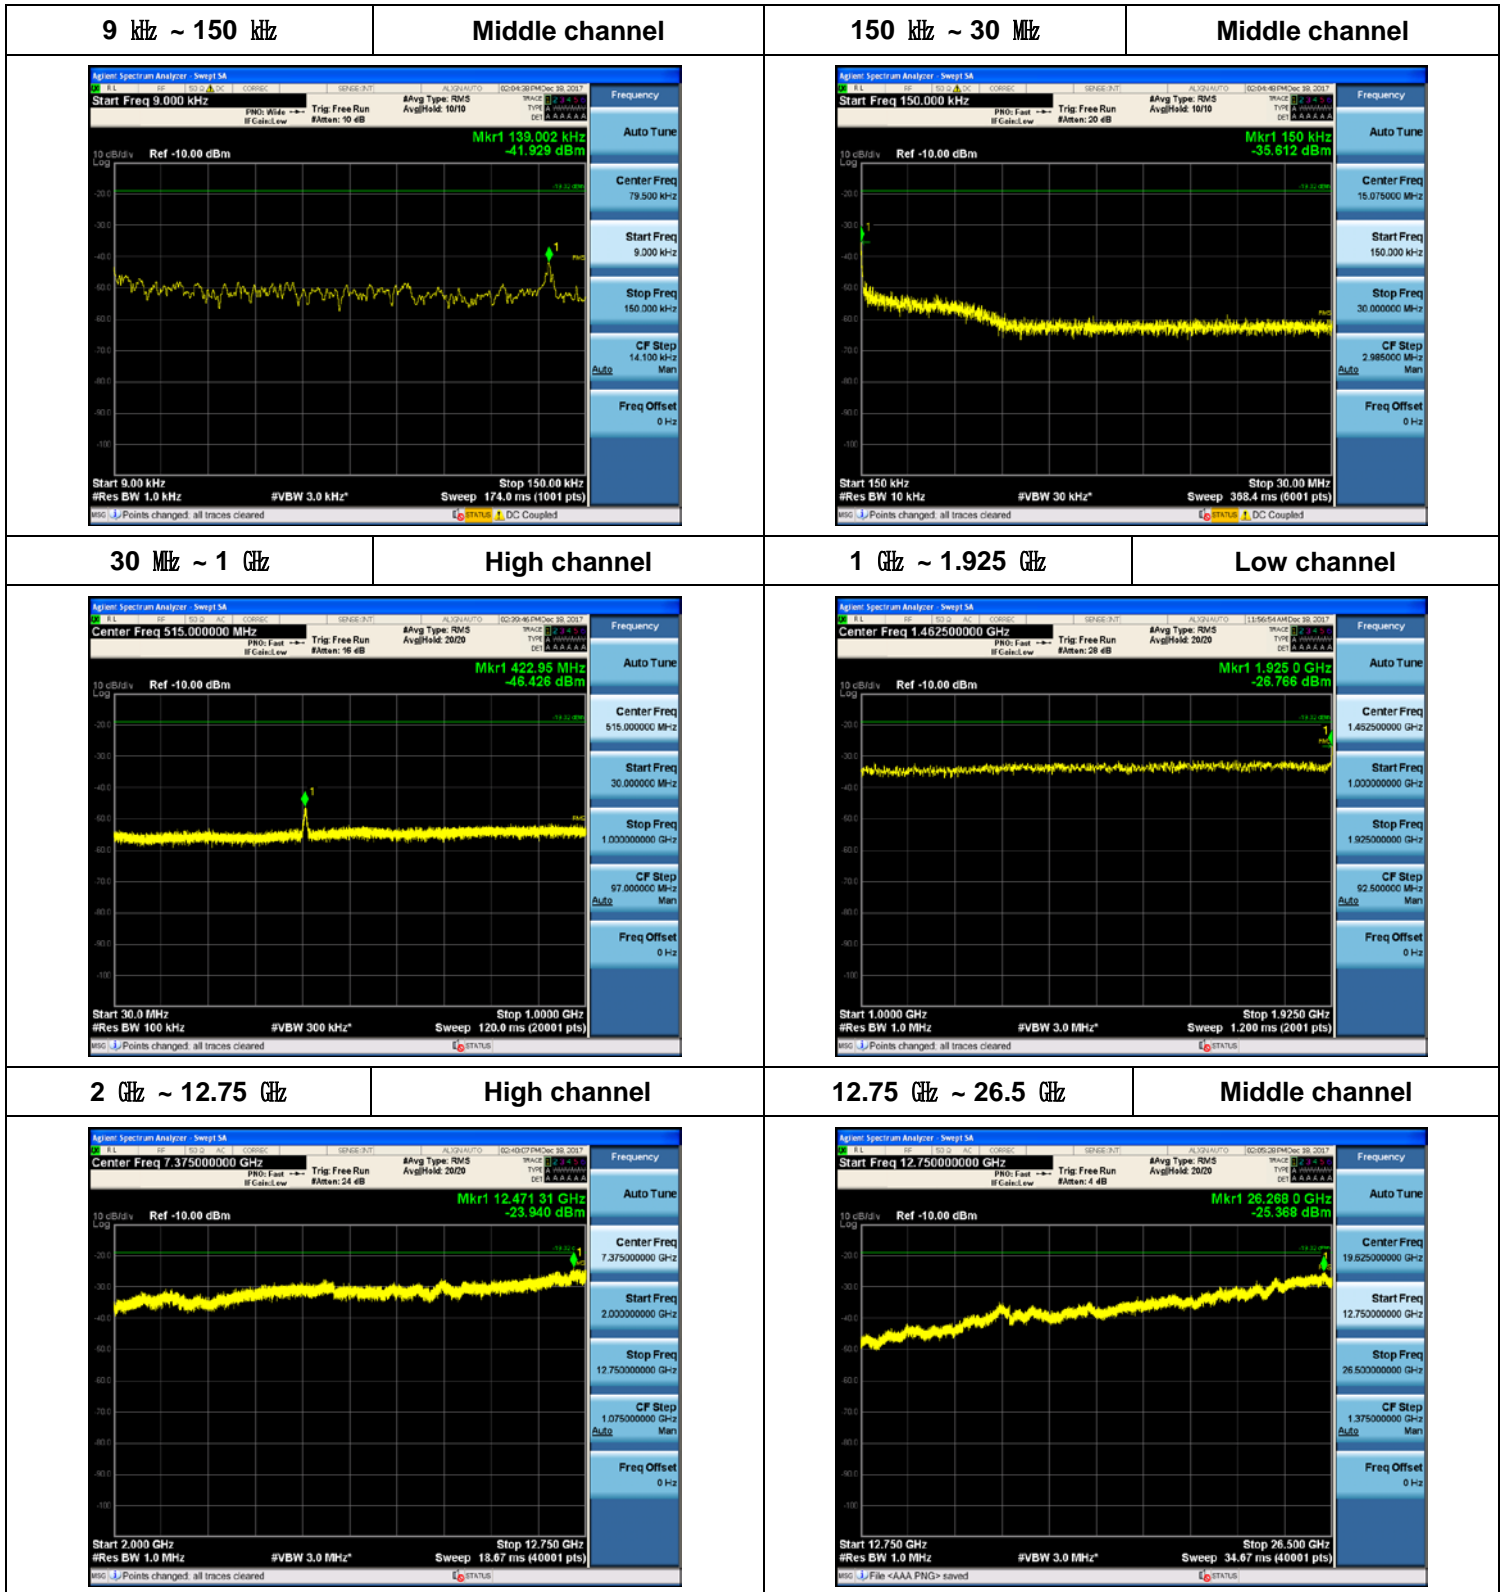

Plot Data for Output Port 3_QPSK

Plot Data for Output Port 3_16QAM

Plot Data for Output Port 3_64QAM

Plot Data for Output Port 3_256QAM

10 MHz / 1 Carrier (20 W)

Plot Data for Output Port 0_256QAM

Plot Data for Output Port 1_256QAM

Plot Data for Output Port 2_256QAM

Plot Data for Output Port 3_256QAM

10 MHz + 10 MHz / 2 Carriers (20 W + 20 W)

Plot Data for Output Port 0_256QAM

Plot Data for Output Port 1_256QAM

Plot Data for Output Port 2_256QAM

Plot Data for Output Port 3_256QAM

15 MHz / 1 Carrier (30 W)

Plot Data for Output Port 0_QPSK

Plot Data for Output Port 0_16QAM