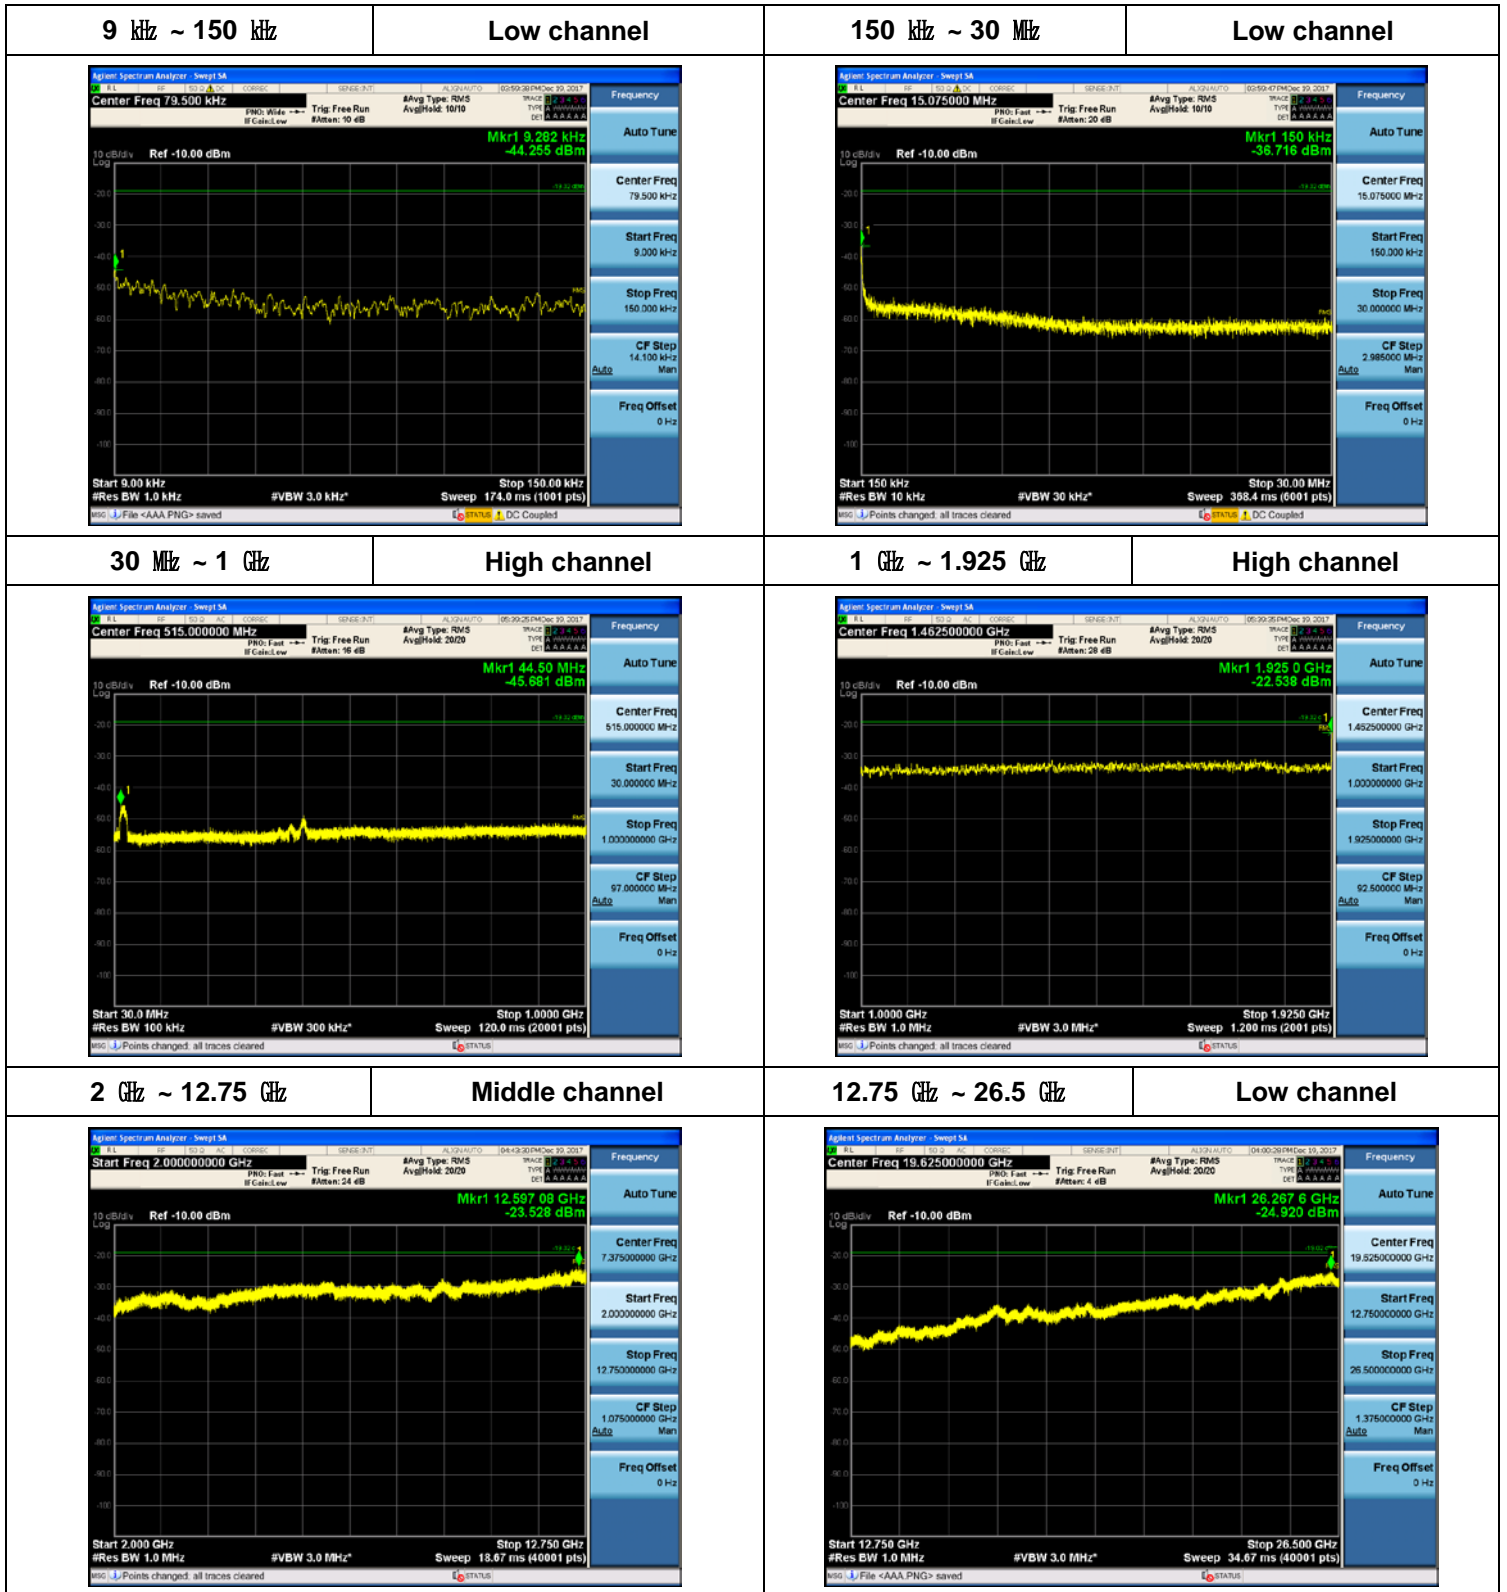

Plot Data for Output Port 3_QPSK

Plot Data for Output Port 3_16QAM

Plot Data for Output Port 3_64QAM

Plot Data for Output Port 3_256QAM

10 MHz / 1 Carrier (20 W)

Plot Data for Output Port 0_256QAM

Plot Data for Output Port 1_256QAM

Plot Data for Output Port 2_256QAM

Plot Data for Output Port 3_256QAM

10 MHz + 10 MHz / 2 Carriers (20 W + 20 W)

Plot Data for Output Port 0_256QAM

Plot Data for Output Port 1_256QAM

Plot Data for Output Port 2_256QAM

Plot Data for Output Port 3_256QAM

15 MHz / 1 Carrier (30 W)

Plot Data for Output Port 0_QPSK

Plot Data for Output Port 0_16QAM