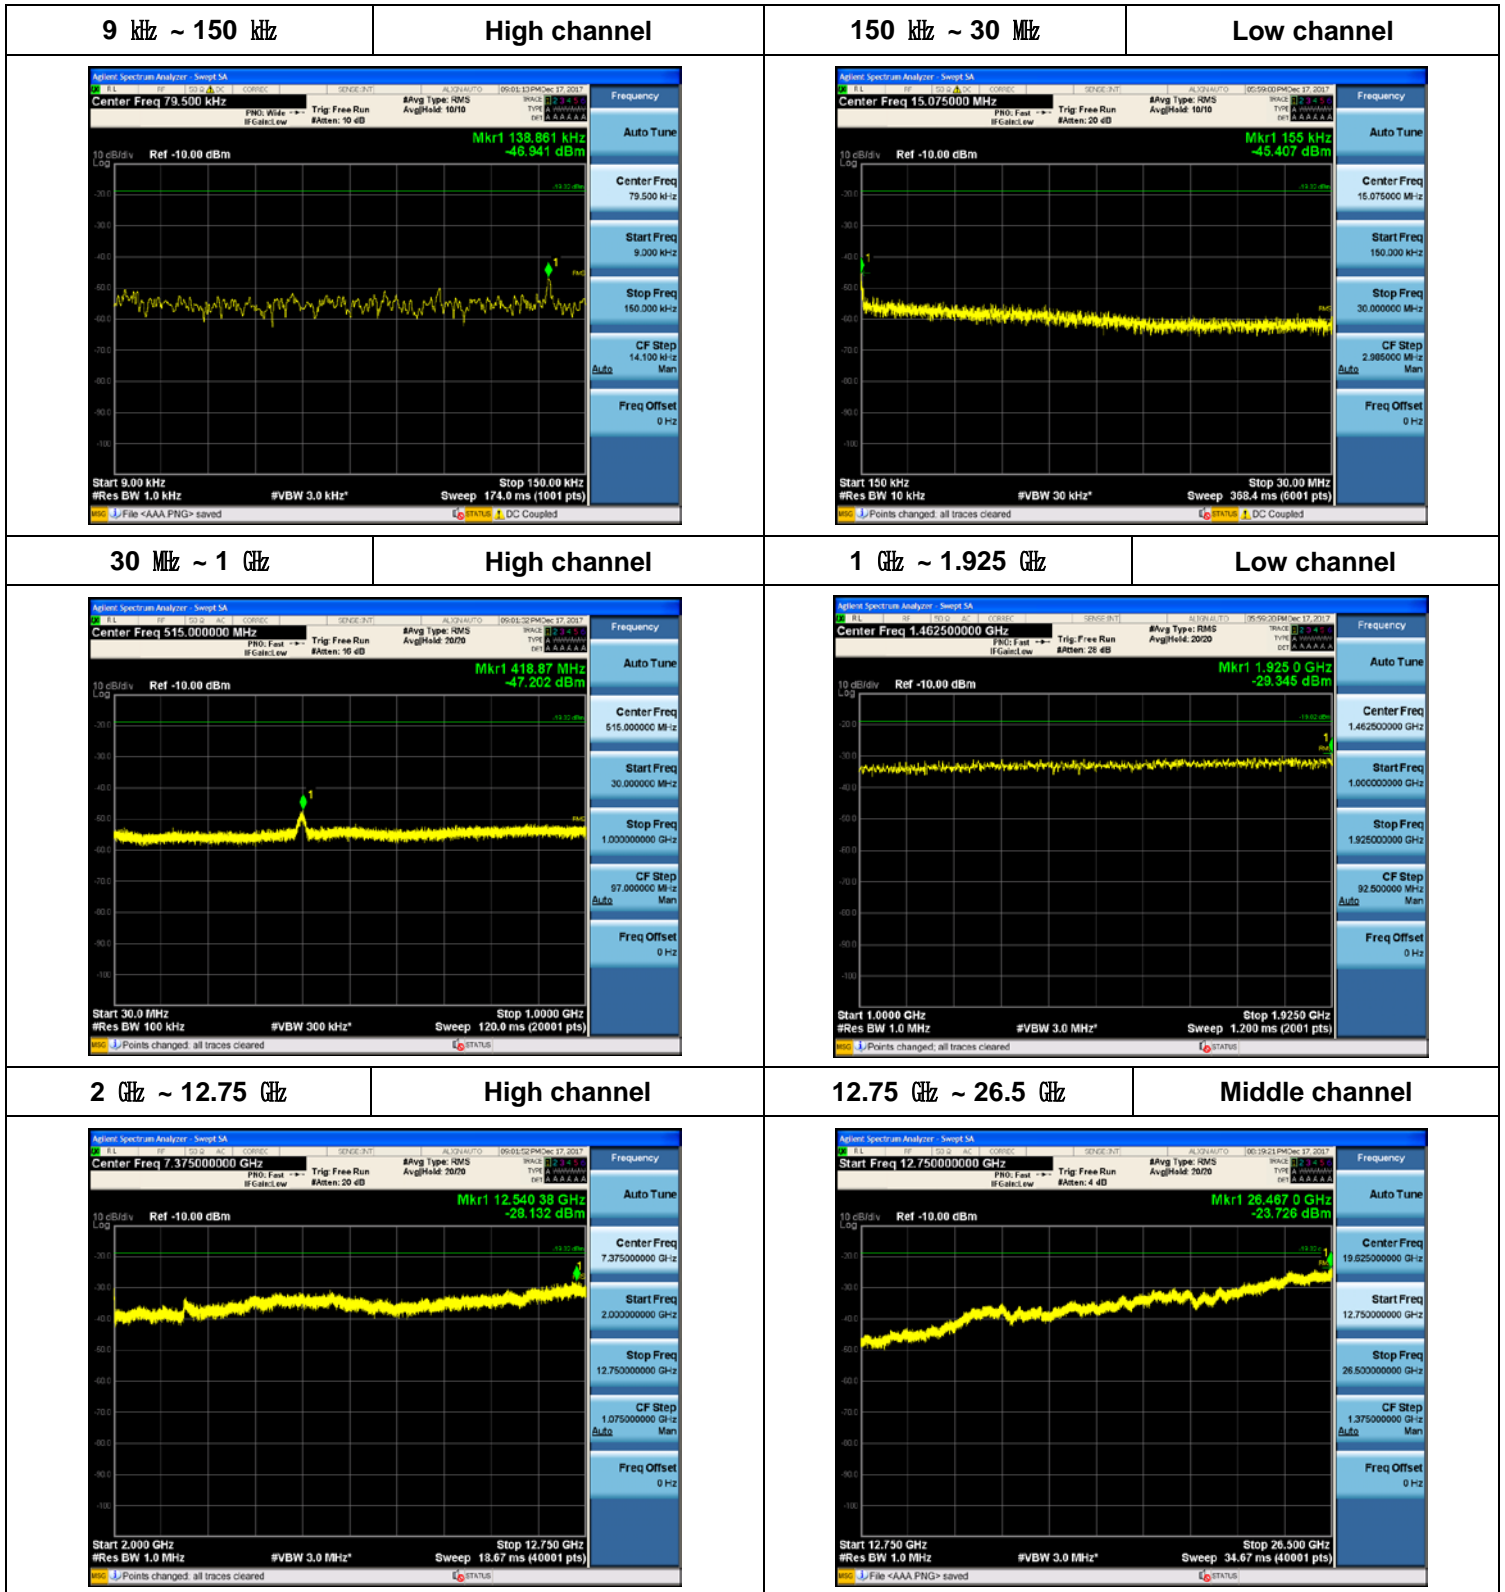

Plot Data for Output Port 3_QPSK

Plot Data for Output Port 3_16QAM

Plot Data for Output Port 3_64QAM

Plot Data for Output Port 3_256QAM

10 MHz / 1 Carrier (20 W)

Plot Data for Output Port 0_256QAM

Plot Data for Output Port 1_256QAM

Plot Data for Output Port 2_256QAM

Plot Data for Output Port 3_256QAM

10 MHz + 10 MHz / 2 Carriers (20 W + 20 W)

Plot Data for Output Port 0_256QAM

Plot Data for Output Port 1_256QAM

Plot Data for Output Port 2_256QAM

Plot Data for Output Port 3_256QAM

15 MHz / 1 Carrier (30 W)

Plot Data for Output Port 0_QPSK

Plot Data for Output Port 0_16QAM