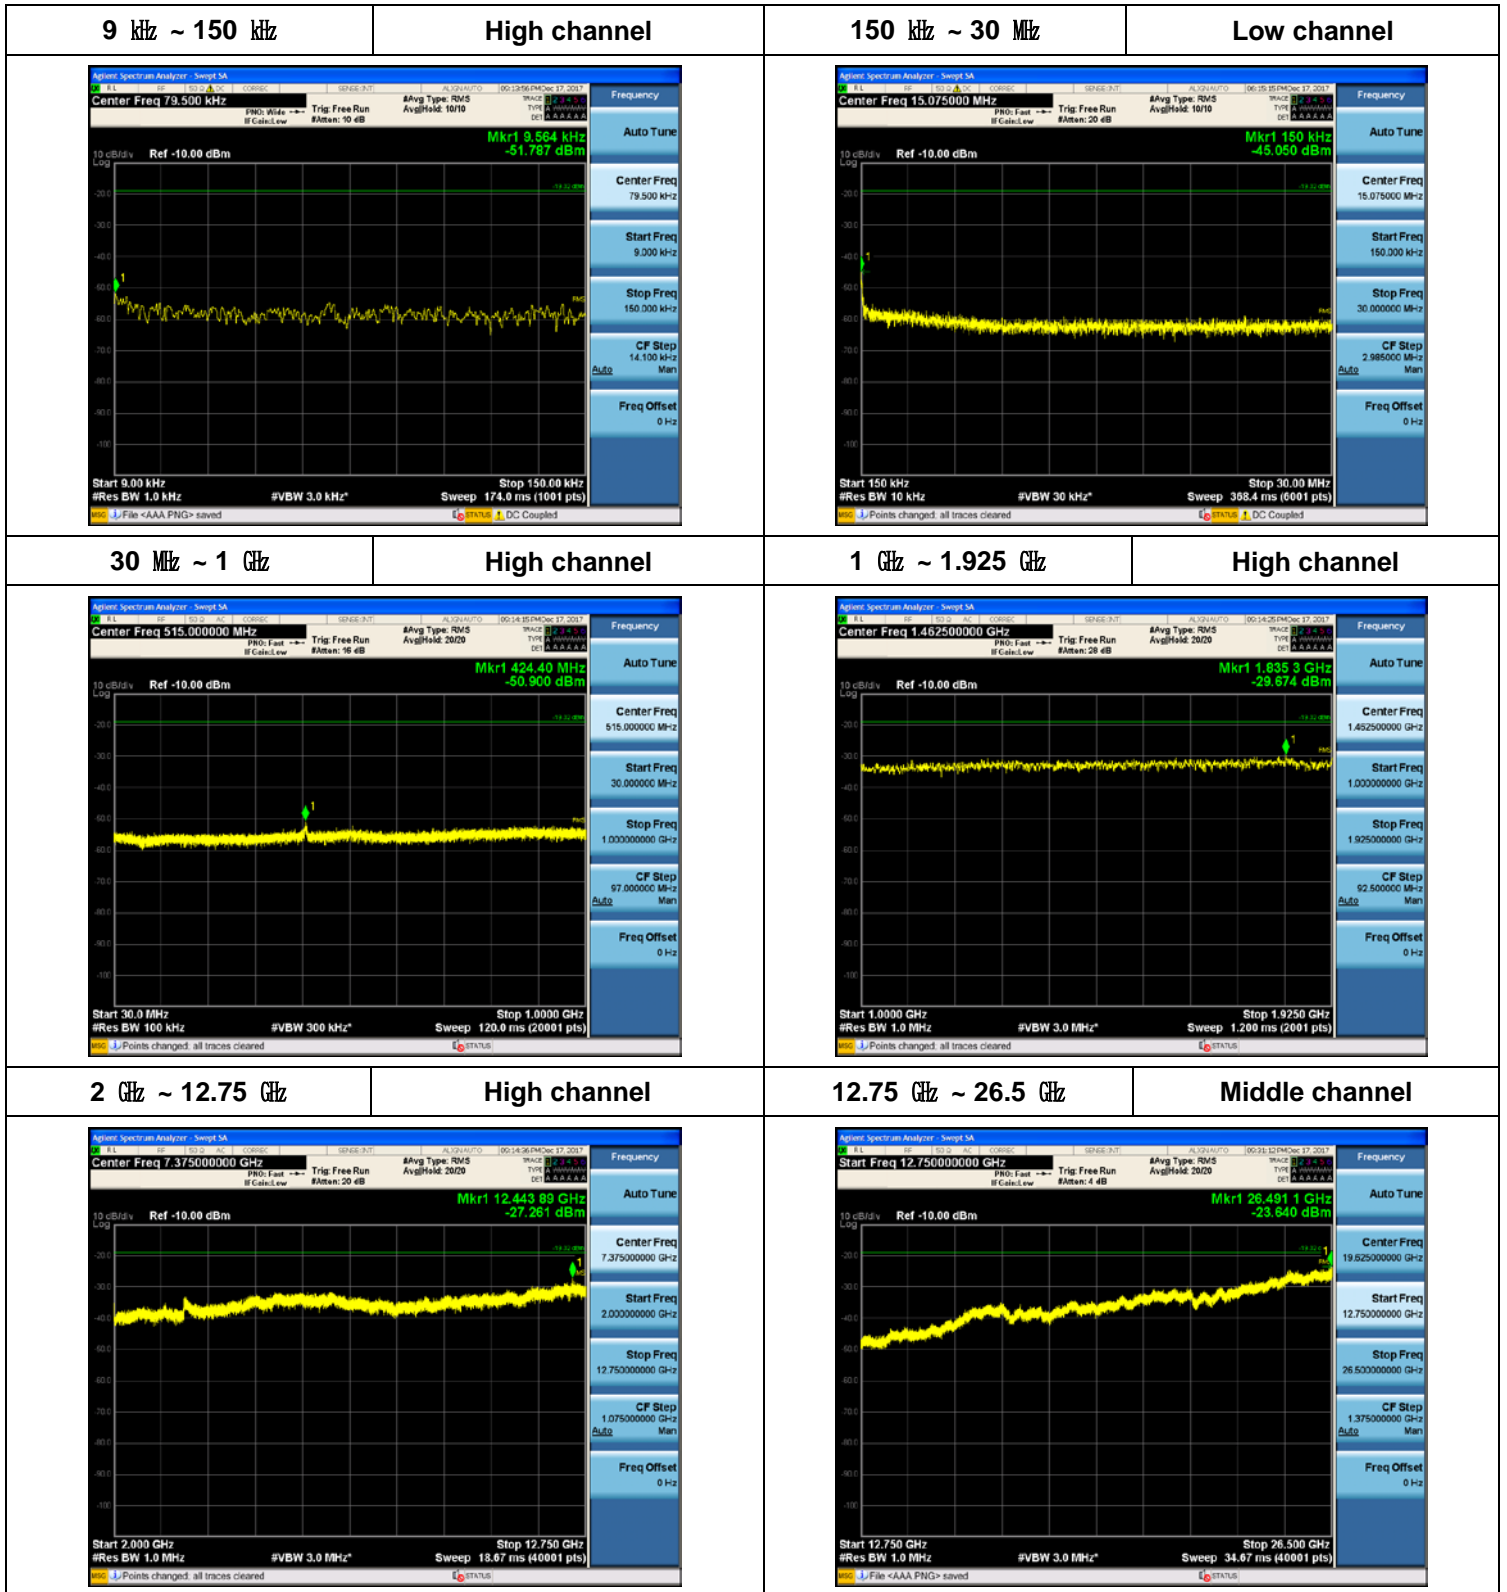

Plot Data for Output Port 3_QPSK

Plot Data for Output Port 3_16QAM

Plot Data for Output Port 3_64QAM

Plot Data for Output Port 3_256QAM

10 MHz / 1 Carrier (20 W)

Plot Data for Output Port 0_256QAM

Plot Data for Output Port 1_256QAM

Plot Data for Output Port 2_256QAM

Plot Data for Output Port 3_256QAM

10 MHz + 10 MHz / 2 Carriers (20 W + 20 W)

Plot Data for Output Port 0_256QAM

Plot Data for Output Port 1_256QAM

Plot Data for Output Port 2_256QAM

Plot Data for Output Port 3_256QAM

15 MHz / 1 Carrier (30 W)

Plot Data for Output Port 0_QPSK

Plot Data for Output Port 0_16QAM