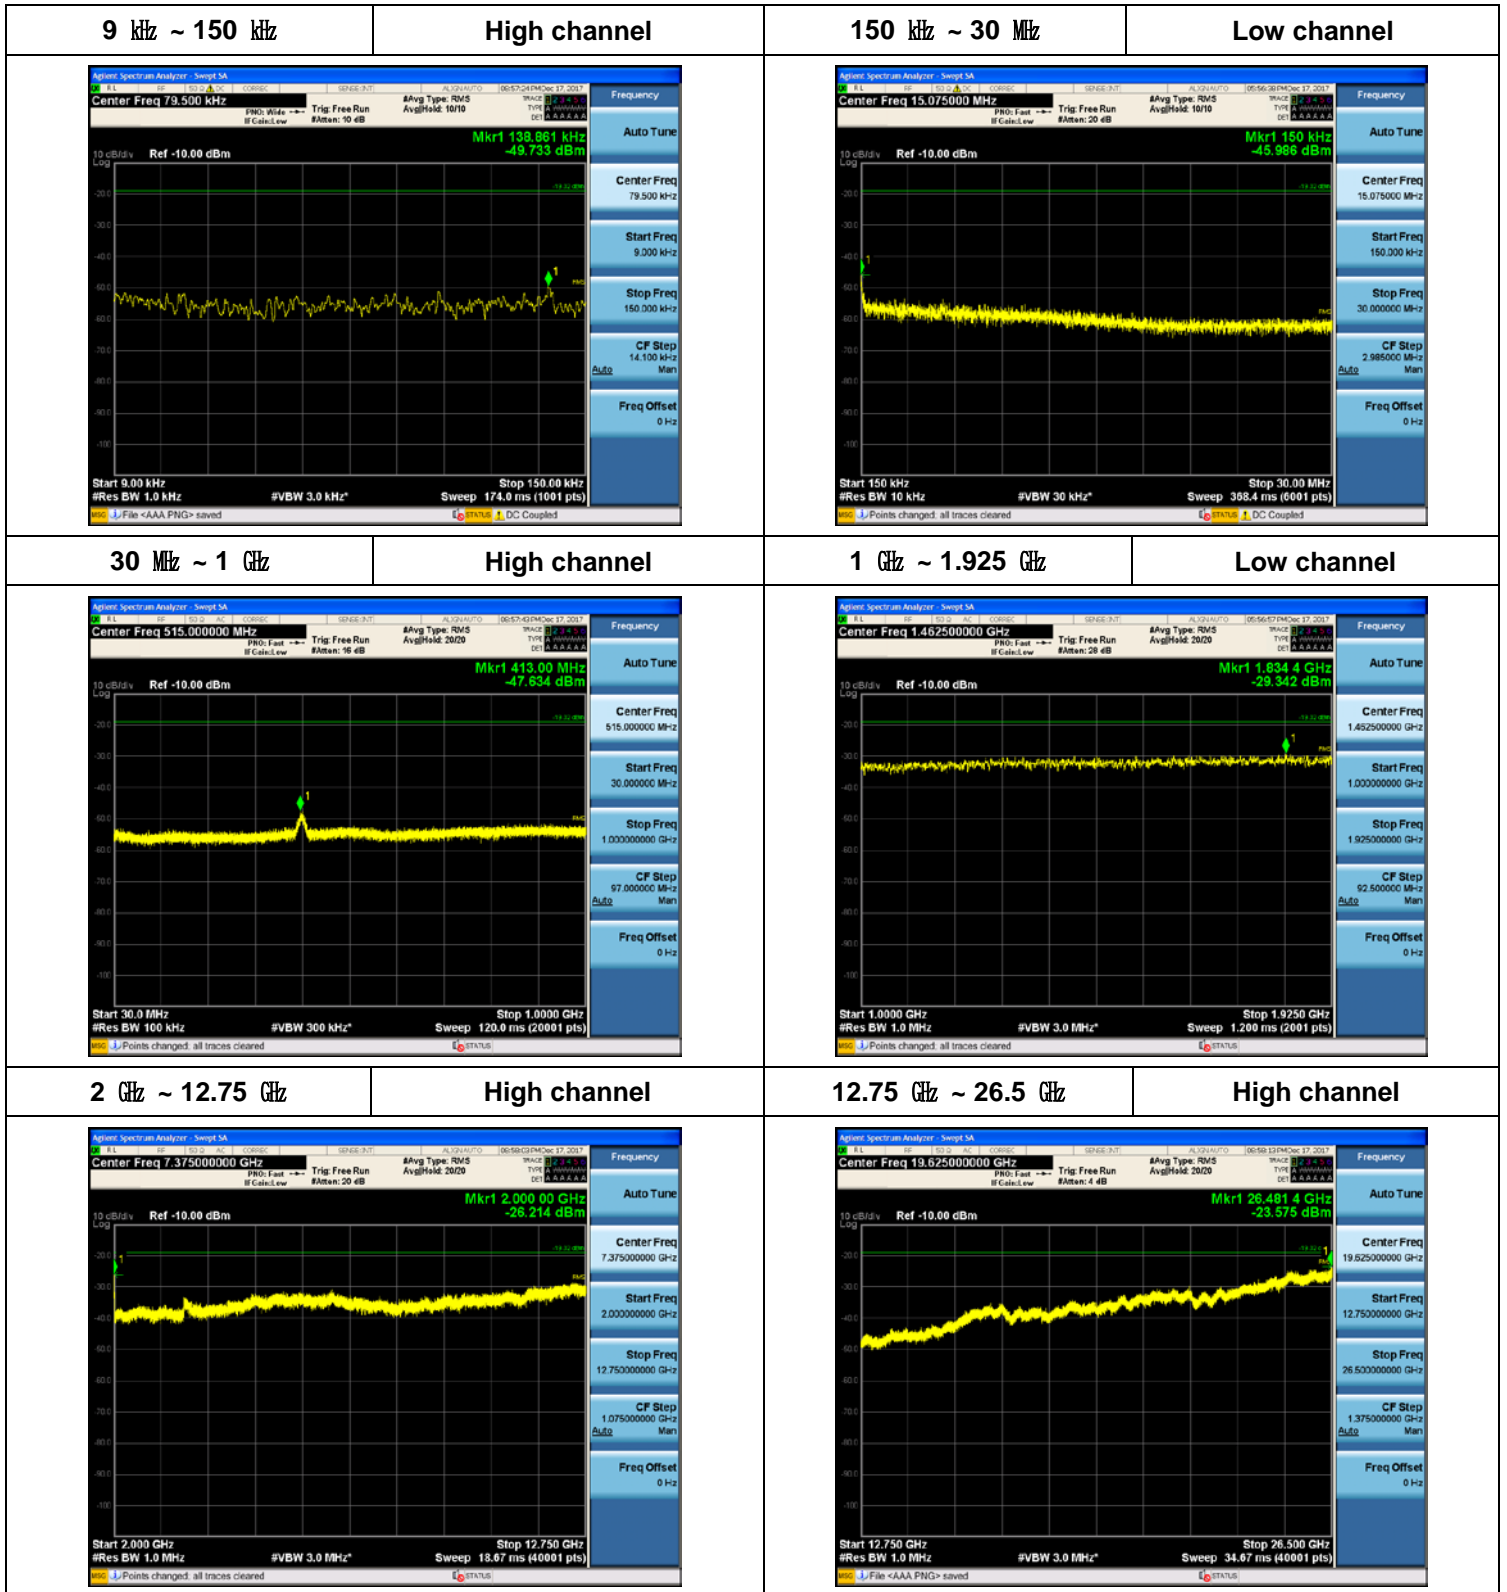

Plot Data for Output Port 3_QPSK

Plot Data for Output Port 3_16QAM

Plot Data for Output Port 3_64QAM

Plot Data for Output Port 3_256QAM

10 MHz / 1 Carrier (20 W)

Plot Data for Output Port 0_256QAM

Plot Data for Output Port 1_256QAM

Plot Data for Output Port 2_256QAM

Plot Data for Output Port 3_256QAM

10 MHz + 10 MHz / 2 Carriers (20 W + 20 W)

Plot Data for Output Port 0_256QAM

Plot Data for Output Port 1_256QAM

Plot Data for Output Port 2_256QAM

Plot Data for Output Port 3_256QAM

15 MHz / 1 Carrier (30 W)

Plot Data for Output Port 0_QPSK

Plot Data for Output Port 0_16QAM