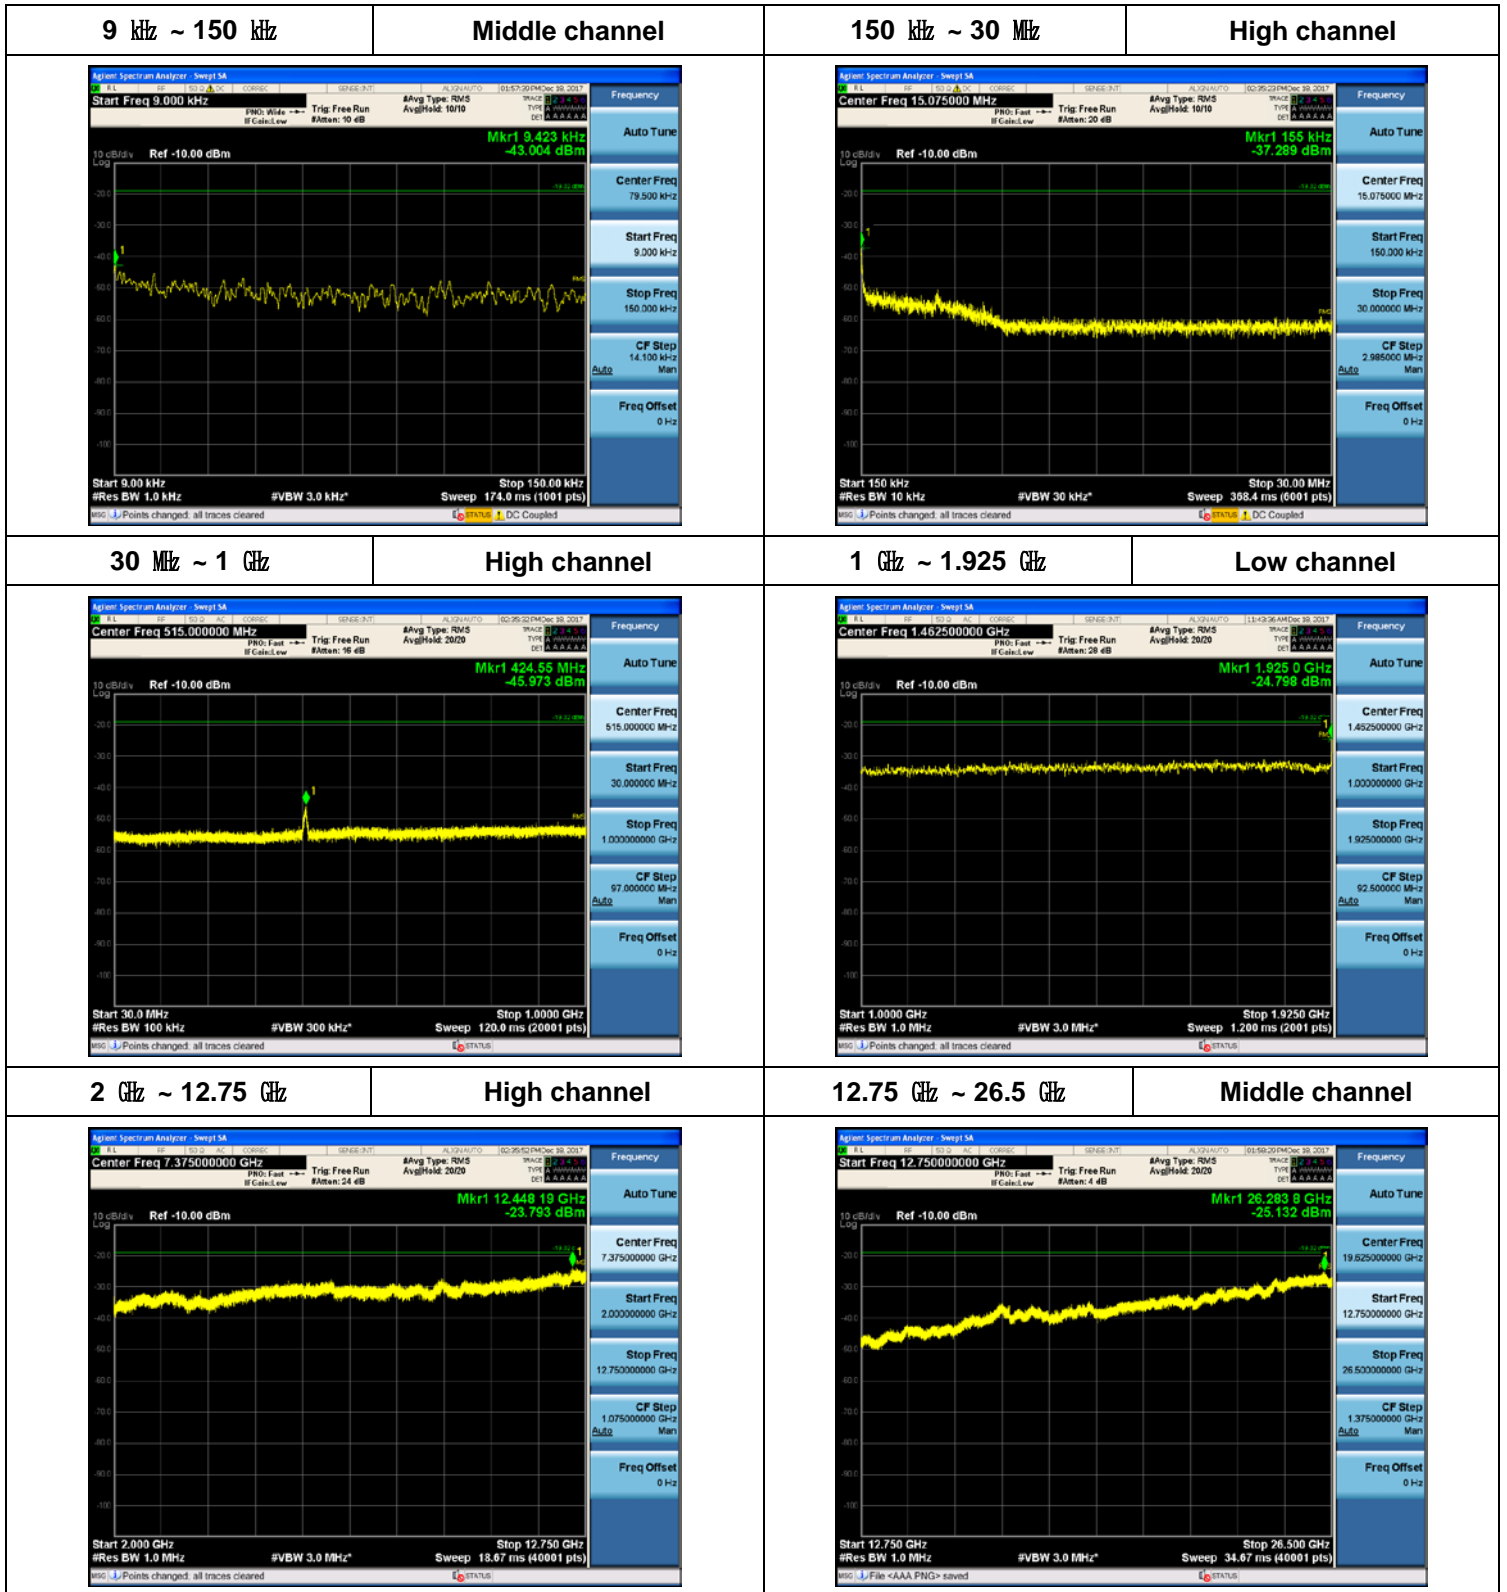

Plot Data for Output Port 3_QPSK

Plot Data for Output Port 3_16QAM

Plot Data for Output Port 3_64QAM

Plot Data for Output Port 3_256QAM

10 MHz / 1 Carrier (20 W)

Plot Data for Output Port 0_256QAM

Plot Data for Output Port 1_256QAM

Plot Data for Output Port 2_256QAM

Plot Data for Output Port 3_256QAM

10 MHz + 10 MHz / 2 Carriers (20 W + 20 W)

Plot Data for Output Port 0_256QAM

Plot Data for Output Port 1_256QAM

Plot Data for Output Port 2_256QAM

Plot Data for Output Port 3_256QAM

15 MHz / 1 Carrier (30 W)

Plot Data for Output Port 0_QPSK

Plot Data for Output Port 0_16QAM