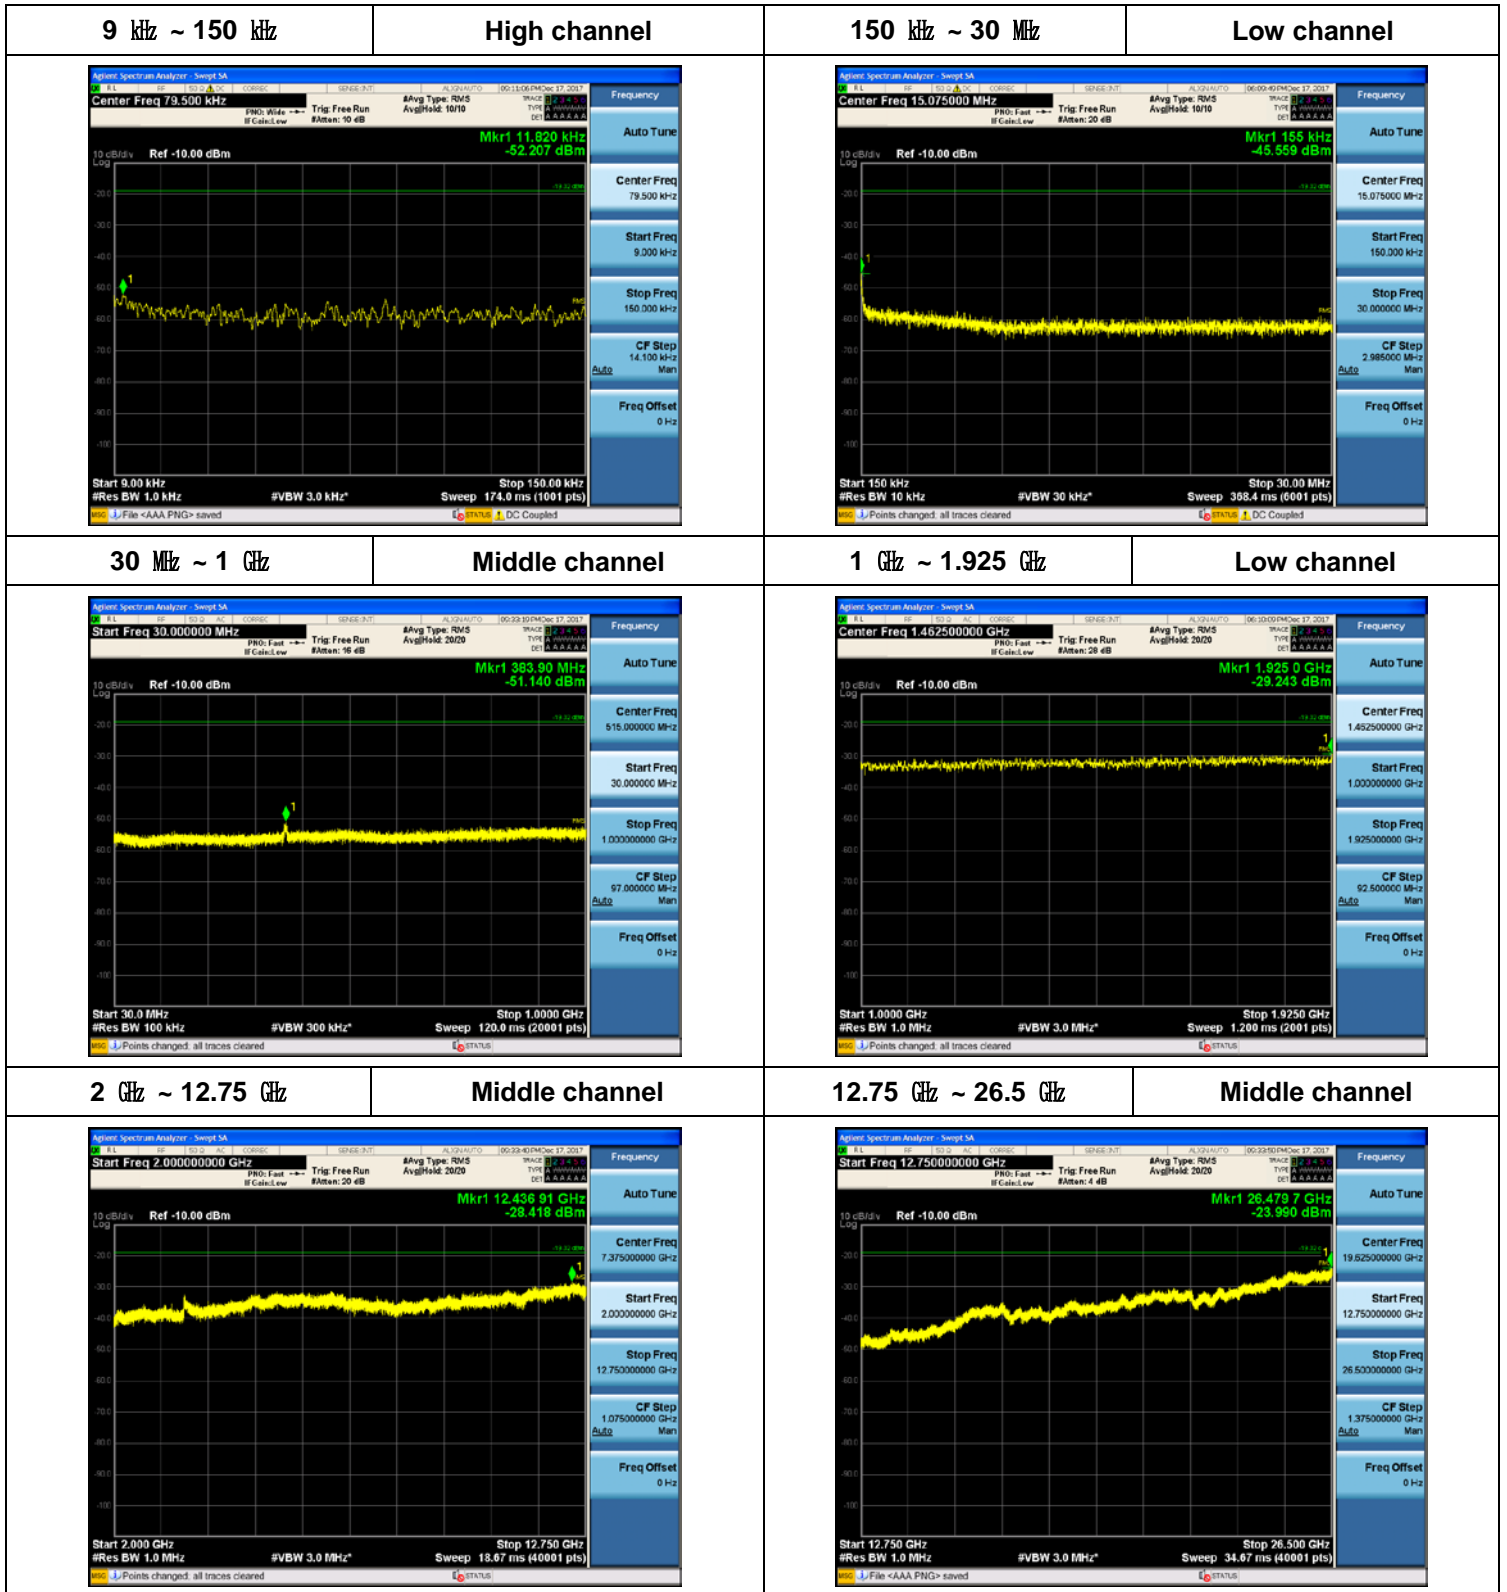

Plot Data for Output Port 3_QPSK

Plot Data for Output Port 3_16QAM

Plot Data for Output Port 3_64QAM

Plot Data for Output Port 3_256QAM

10 MHz / 1 Carrier (20 W)

Plot Data for Output Port 0_256QAM

Plot Data for Output Port 1_256QAM

Plot Data for Output Port 2_256QAM

Plot Data for Output Port 3_256QAM

10 MHz + 10 MHz / 2 Carriers (20 W + 20 W)

Plot Data for Output Port 0_256QAM

Plot Data for Output Port 1_256QAM

Plot Data for Output Port 2_256QAM

Plot Data for Output Port 3_256QAM

15 MHz / 1 Carrier (30 W)

Plot Data for Output Port 0_QPSK

Plot Data for Output Port 0_16QAM