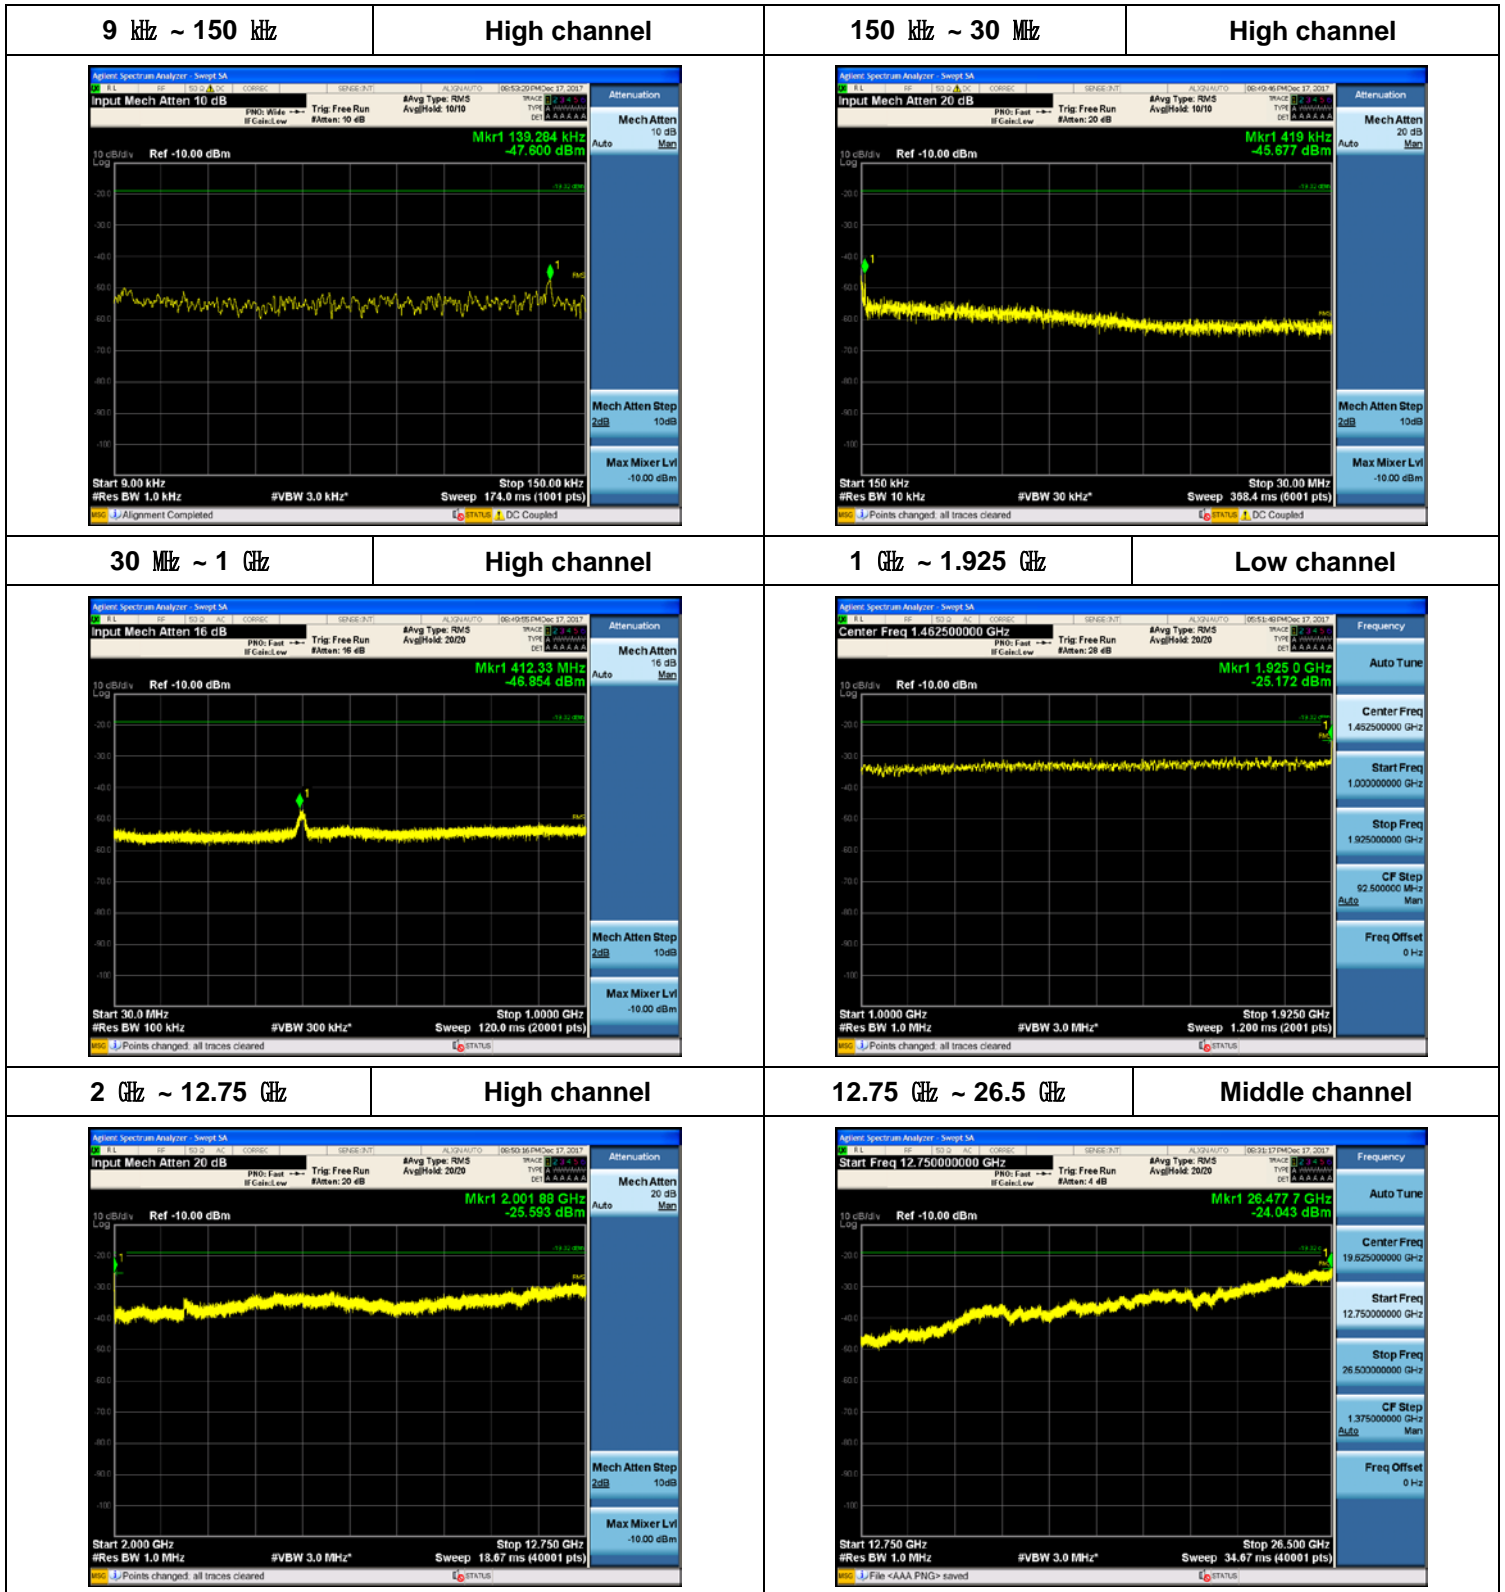

Plot Data for Output Port 3_QPSK

Plot Data for Output Port 3_16QAM

Plot Data for Output Port 3_64QAM

Plot Data for Output Port 3_256QAM

10 MHz / 1 Carrier (20 W)

Plot Data for Output Port 0_256QAM

Plot Data for Output Port 1_256QAM

Plot Data for Output Port 2_256QAM

Plot Data for Output Port 3_256QAM

10 MHz + 10 MHz / 2 Carriers (20 W + 20 W)

Plot Data for Output Port 0_256QAM

Plot Data for Output Port 1_256QAM

Plot Data for Output Port 2_256QAM

Plot Data for Output Port 3_256QAM

15 MHz / 1 Carrier (30 W)

Plot Data for Output Port 0_QPSK

Plot Data for Output Port 0_16QAM