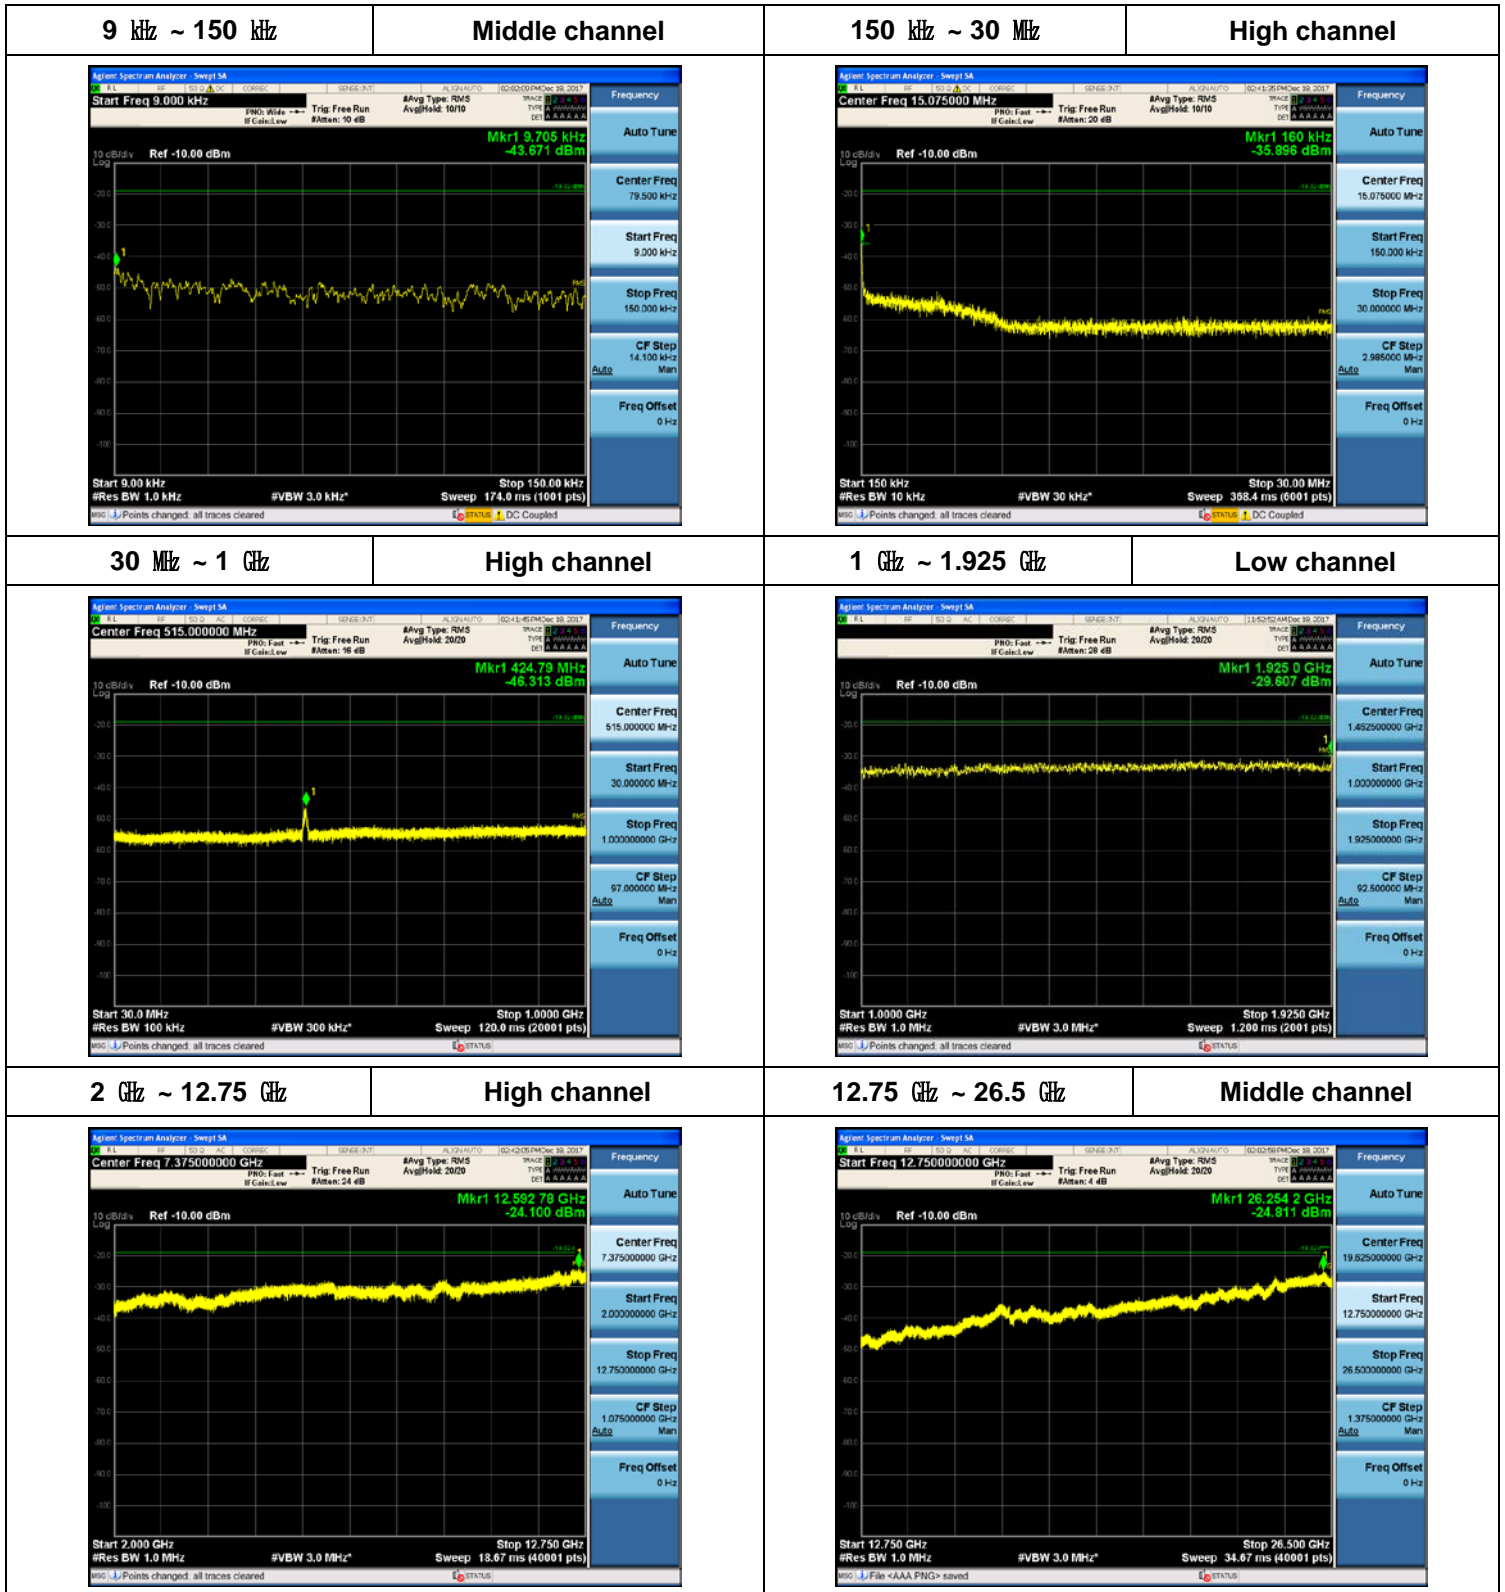

Plot Data for Output Port 2_QPSK

Plot Data for Output Port 2_16QAM

Plot Data for Output Port 2_64QAM

Plot Data for Output Port 2_256QAM

Plot Data for Output Port 3_QPSK

Plot Data for Output Port 3_16QAM

Plot Data for Output Port 3_64QAM

Plot Data for Output Port 3_256QAM

5 MHz + 5 MHz / 2 Carriers (20 W + 20 W)

Plot Data for Output Port 0_256QAM

Plot Data for Output Port 1_256QAM

Plot Data for Output Port 2_QPSK

Plot Data for Output Port 2_16QAM

Plot Data for Output Port 2_64QAM

Plot Data for Output Port 2_256QAM