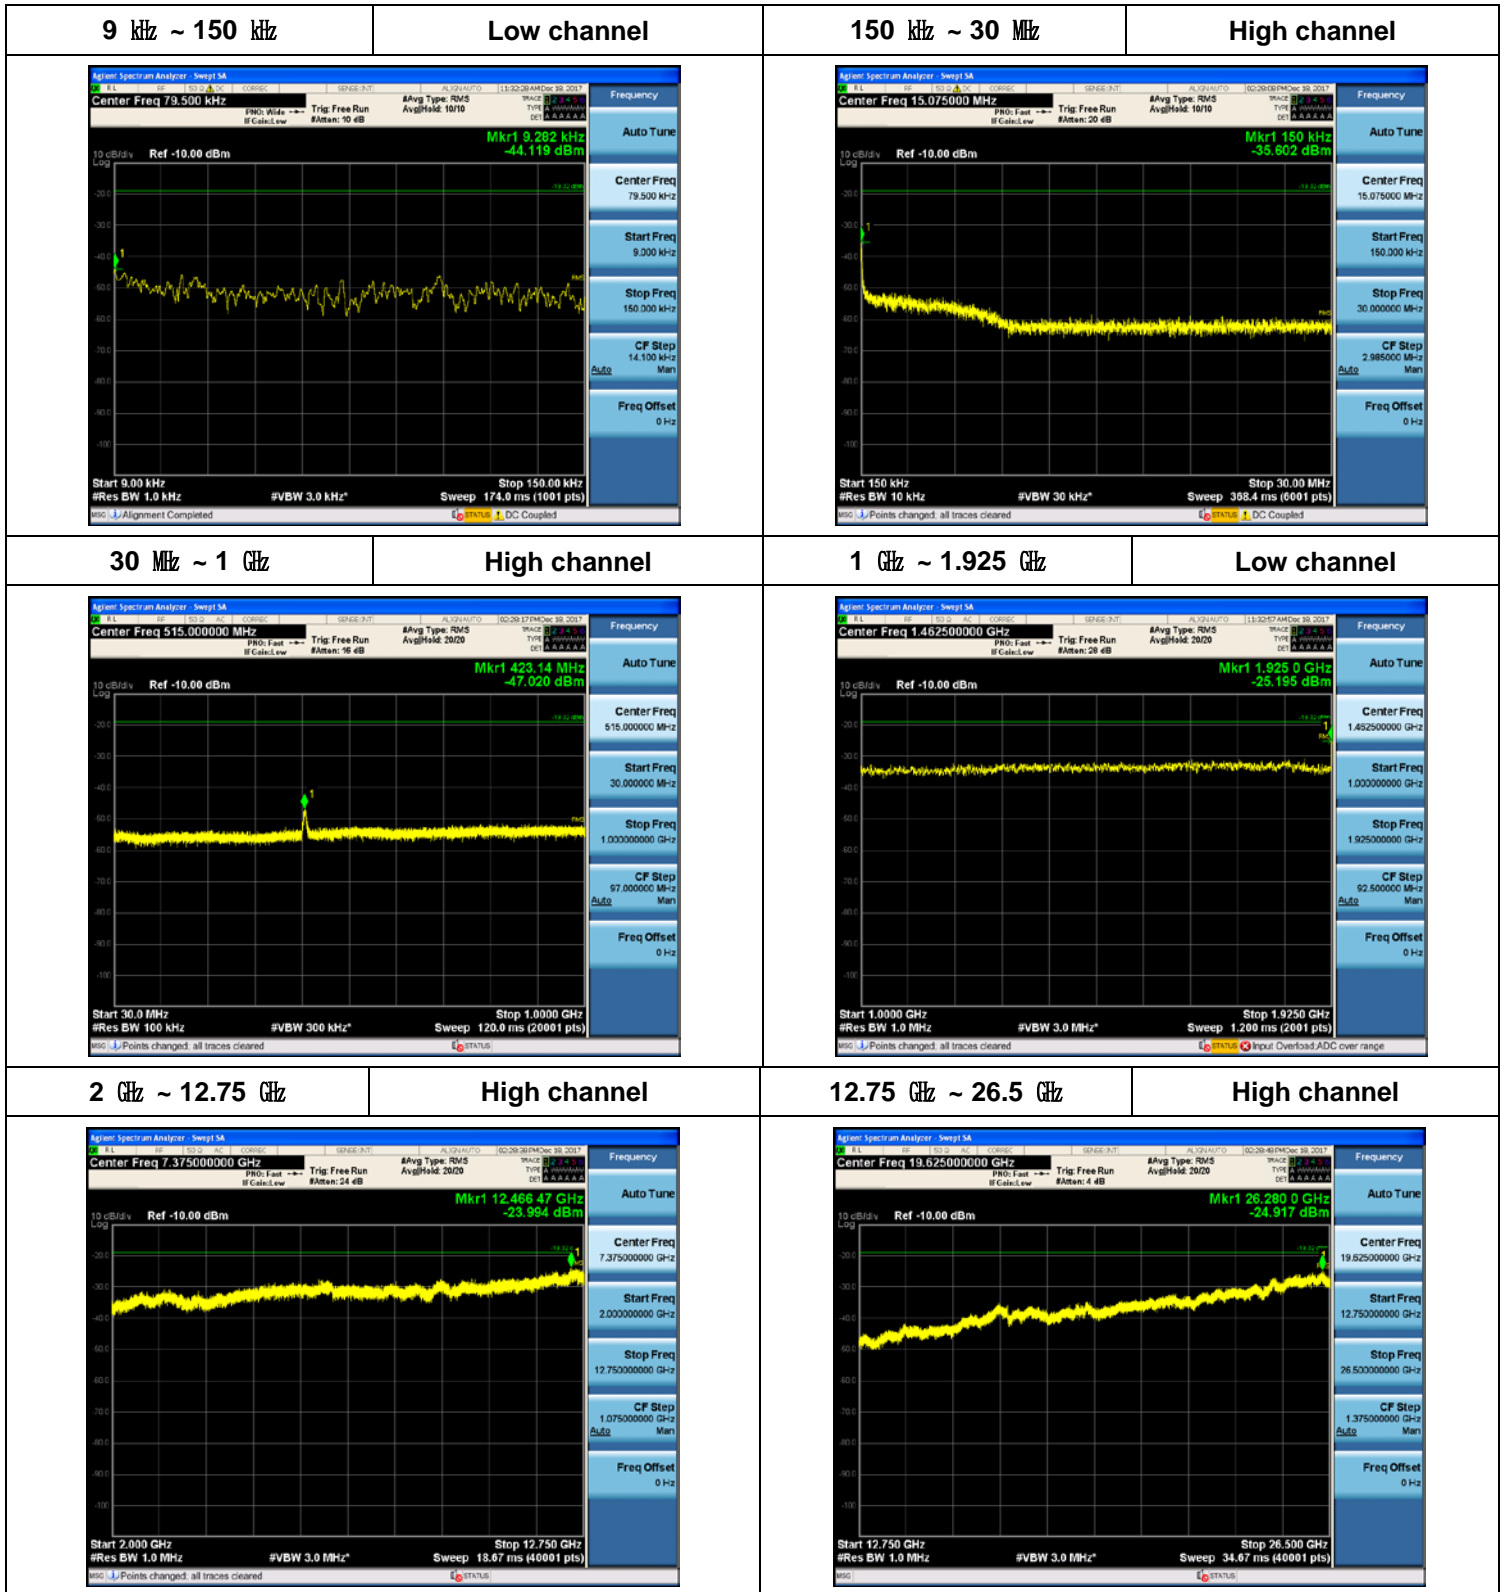

Plot Data for Output Port 2_QPSK

Plot Data for Output Port 2_16QAM

Plot Data for Output Port 2_64QAM

Plot Data for Output Port 2_256QAM

Plot Data for Output Port 3_QPSK

Plot Data for Output Port 3_16QAM

Plot Data for Output Port 3_64QAM

Plot Data for Output Port 3_256QAM

5 MHz + 5 MHz / 2 Carriers (20 W + 20 W)

Plot Data for Output Port 0_256QAM

Plot Data for Output Port 1_256QAM

Plot Data for Output Port 2_QPSK

Plot Data for Output Port 2_16QAM

Plot Data for Output Port 2_64QAM

Plot Data for Output Port 2_256QAM