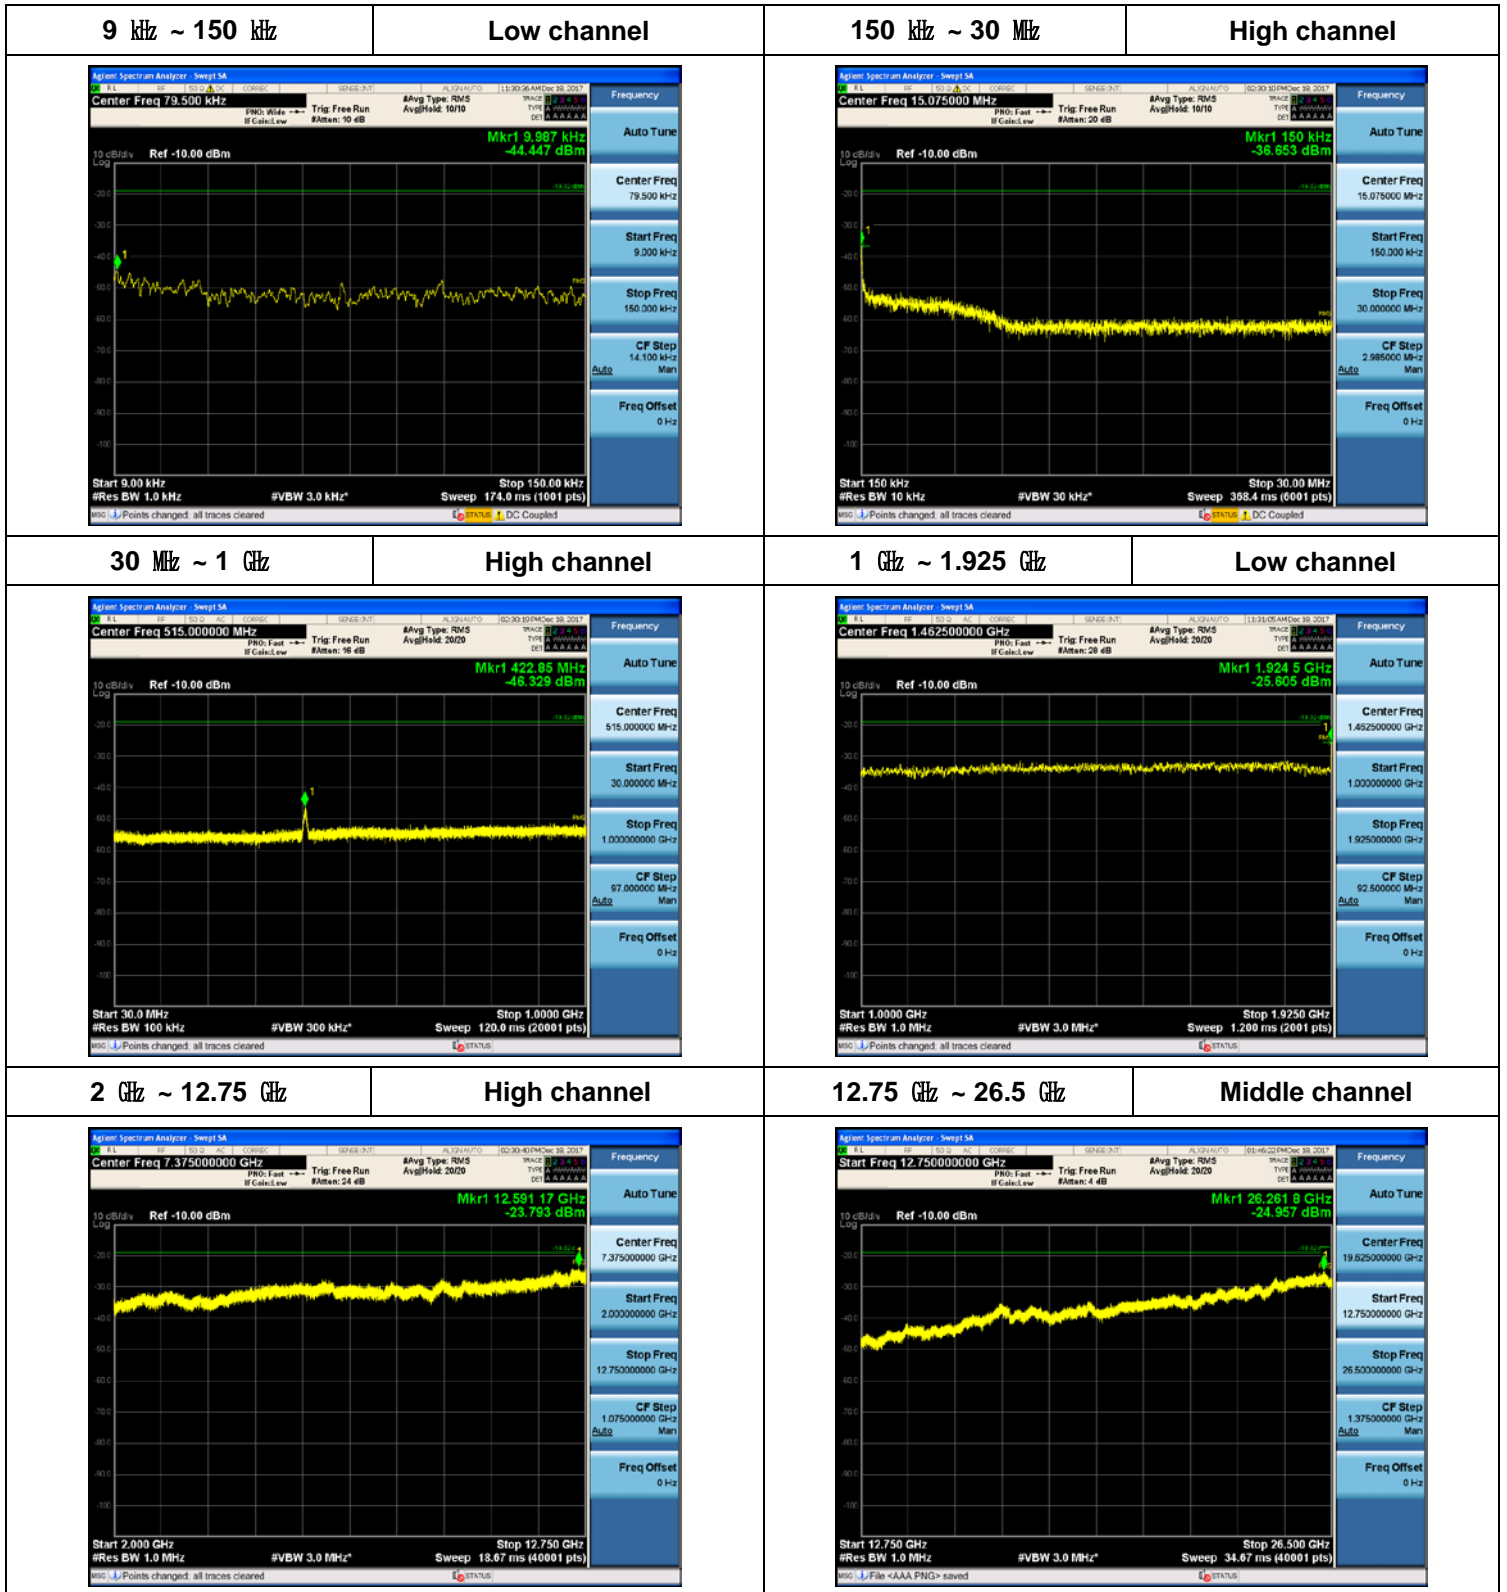

Plot Data for Output Port 2_QPSK

Plot Data for Output Port 2_16QAM

Plot Data for Output Port 2_64QAM

Plot Data for Output Port 2_256QAM

Plot Data for Output Port 3_QPSK

Plot Data for Output Port 3_16QAM

Plot Data for Output Port 3_64QAM

Plot Data for Output Port 3_256QAM

5 MHz + 5 MHz / 2 Carriers (20 W + 20 W)

Plot Data for Output Port 0_256QAM

Plot Data for Output Port 1_256QAM

Plot Data for Output Port 2_QPSK

Plot Data for Output Port 2_16QAM

Plot Data for Output Port 2_64QAM

Plot Data for Output Port 2_256QAM