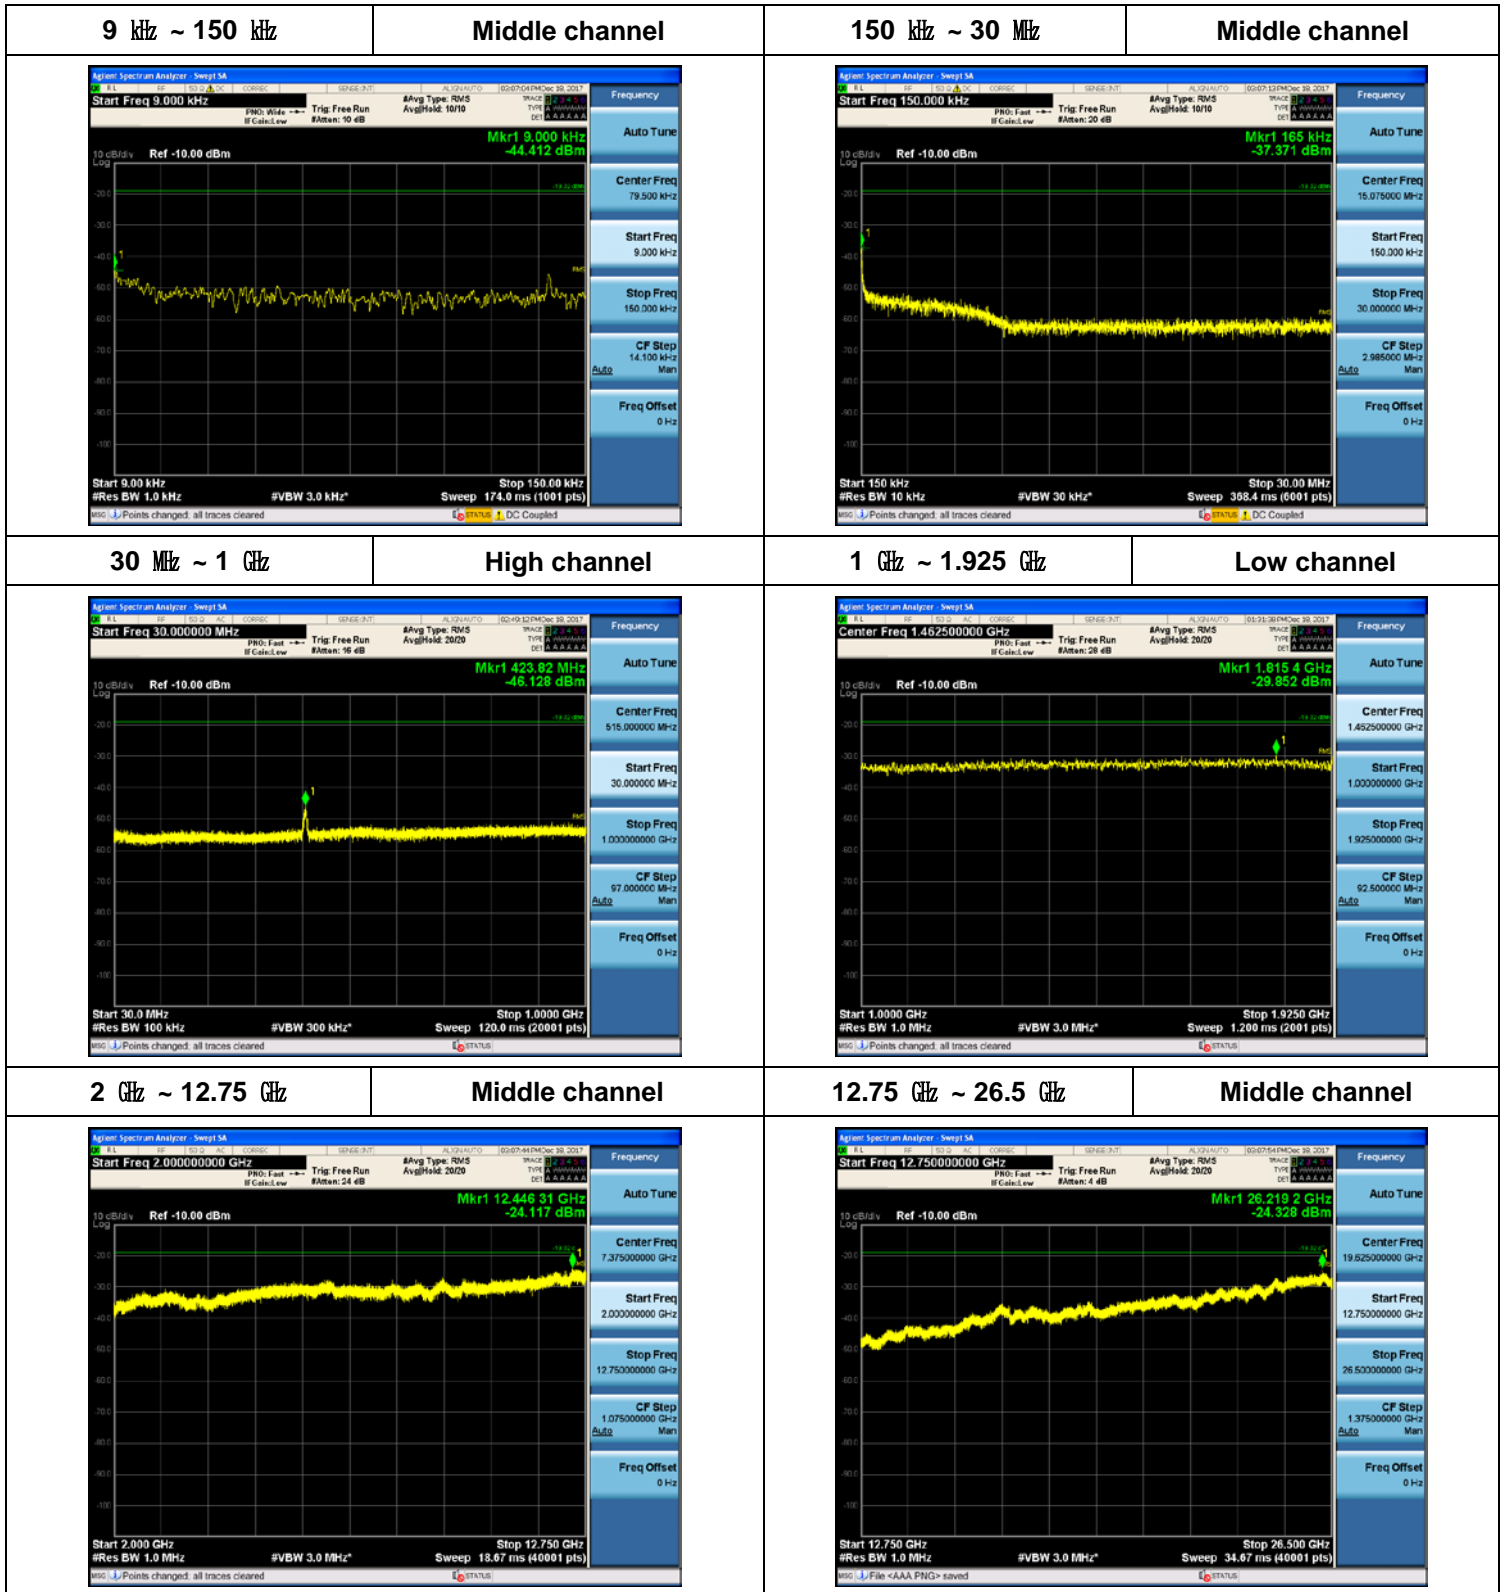

Plot Data for Output Port 2_QPSK

Plot Data for Output Port 2_16QAM

Plot Data for Output Port 2_64QAM

Plot Data for Output Port 2_256QAM

Plot Data for Output Port 3_QPSK

Plot Data for Output Port 3_16QAM

Plot Data for Output Port 3_64QAM

Plot Data for Output Port 3_256QAM

5 MHz + 5 MHz / 2 Carriers (20 W + 20 W)

Plot Data for Output Port 0_256QAM

Plot Data for Output Port 1_256QAM

Plot Data for Output Port 2_QPSK

Plot Data for Output Port 2_16QAM

Plot Data for Output Port 2_64QAM

Plot Data for Output Port 2_256QAM