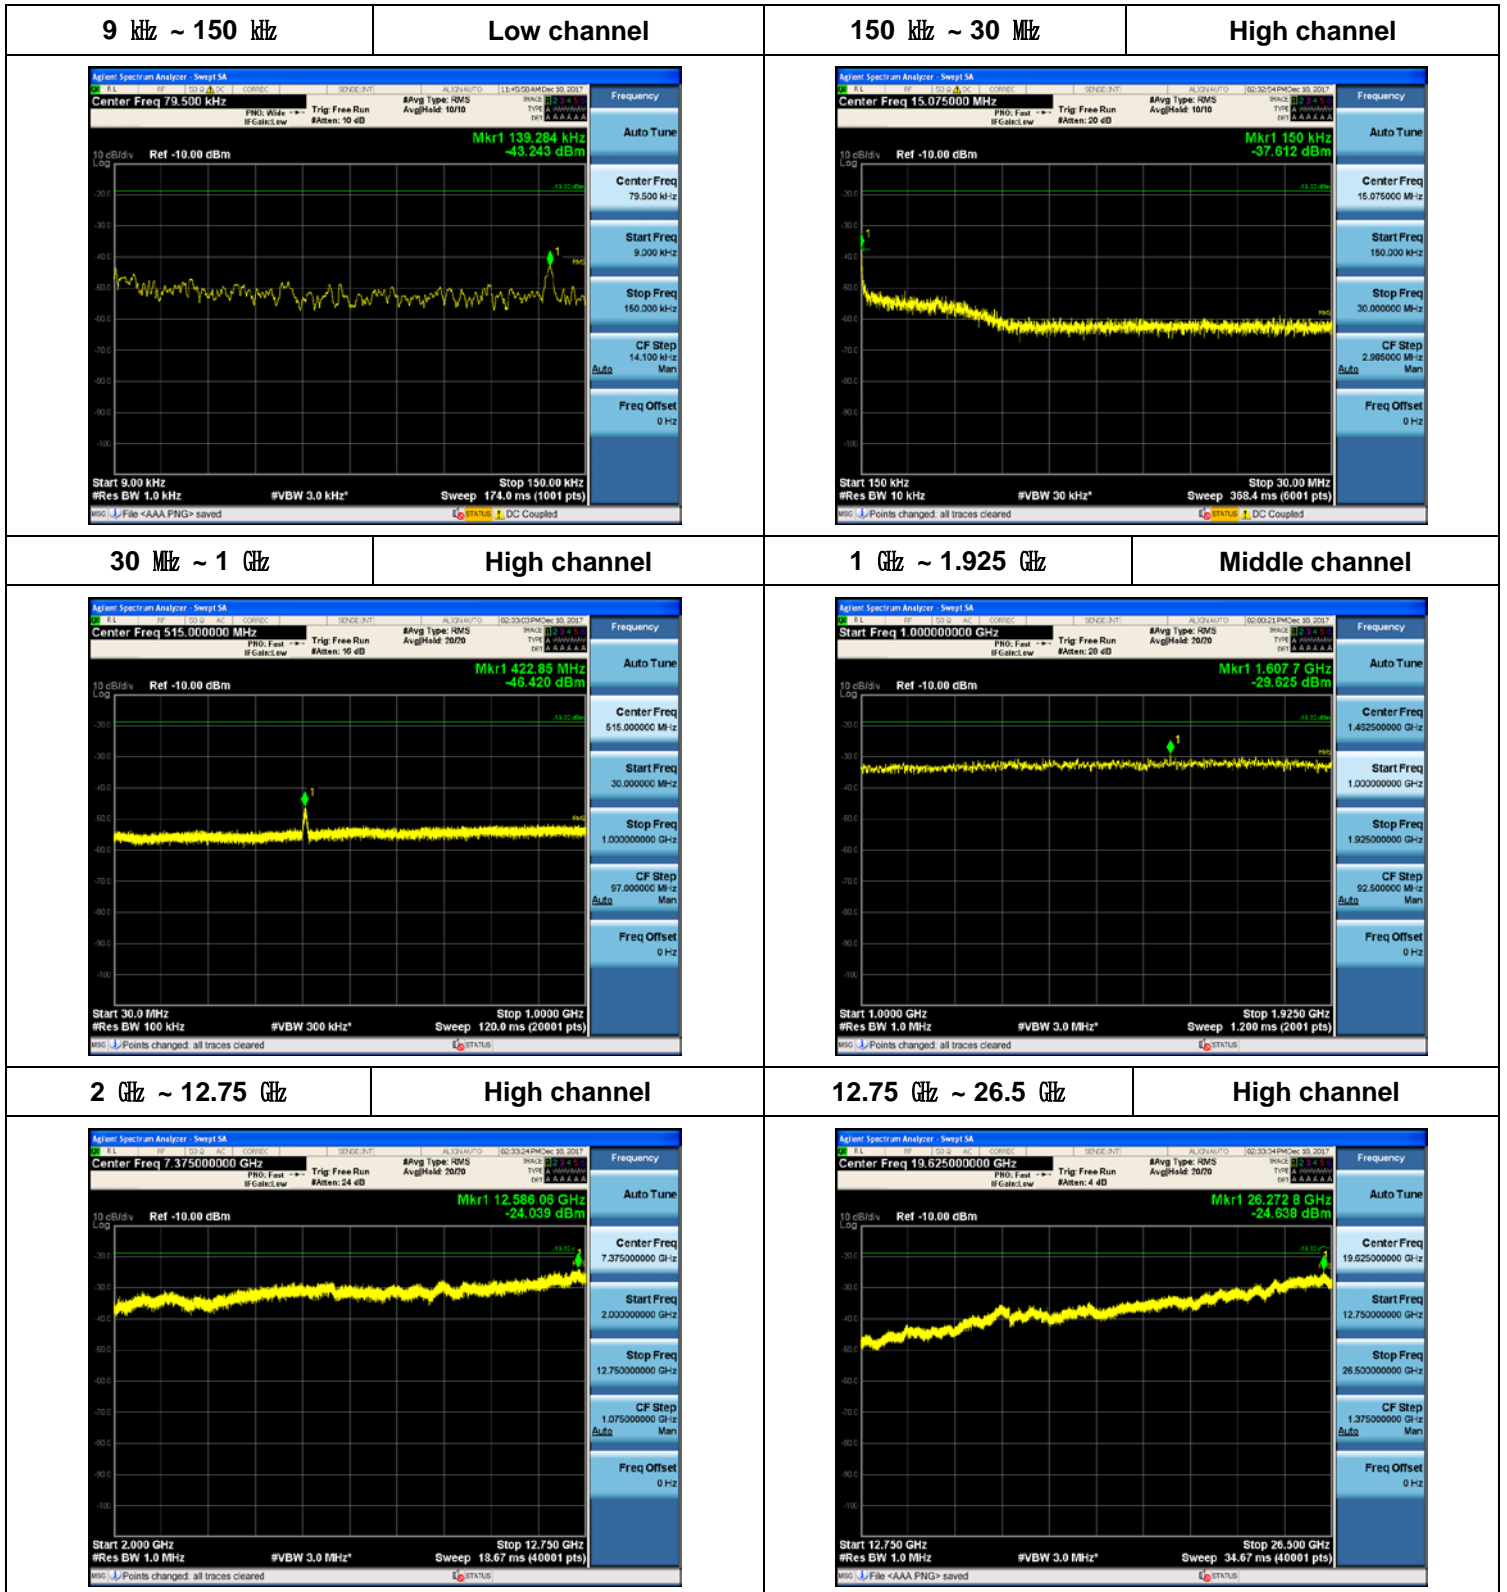

Plot Data for Output Port 2_QPSK

Plot Data for Output Port 2_16QAM

Plot Data for Output Port 2_64QAM

Plot Data for Output Port 2_256QAM

Plot Data for Output Port 3_QPSK

Plot Data for Output Port 3_16QAM

Plot Data for Output Port 3_64QAM

Plot Data for Output Port 3_256QAM

5 MHz + 5 MHz / 2 Carriers (20 W + 20 W)

Plot Data for Output Port 0_256QAM

Plot Data for Output Port 1_256QAM

Plot Data for Output Port 2_QPSK

Plot Data for Output Port 2_16QAM

Plot Data for Output Port 2_64QAM

Plot Data for Output Port 2_256QAM