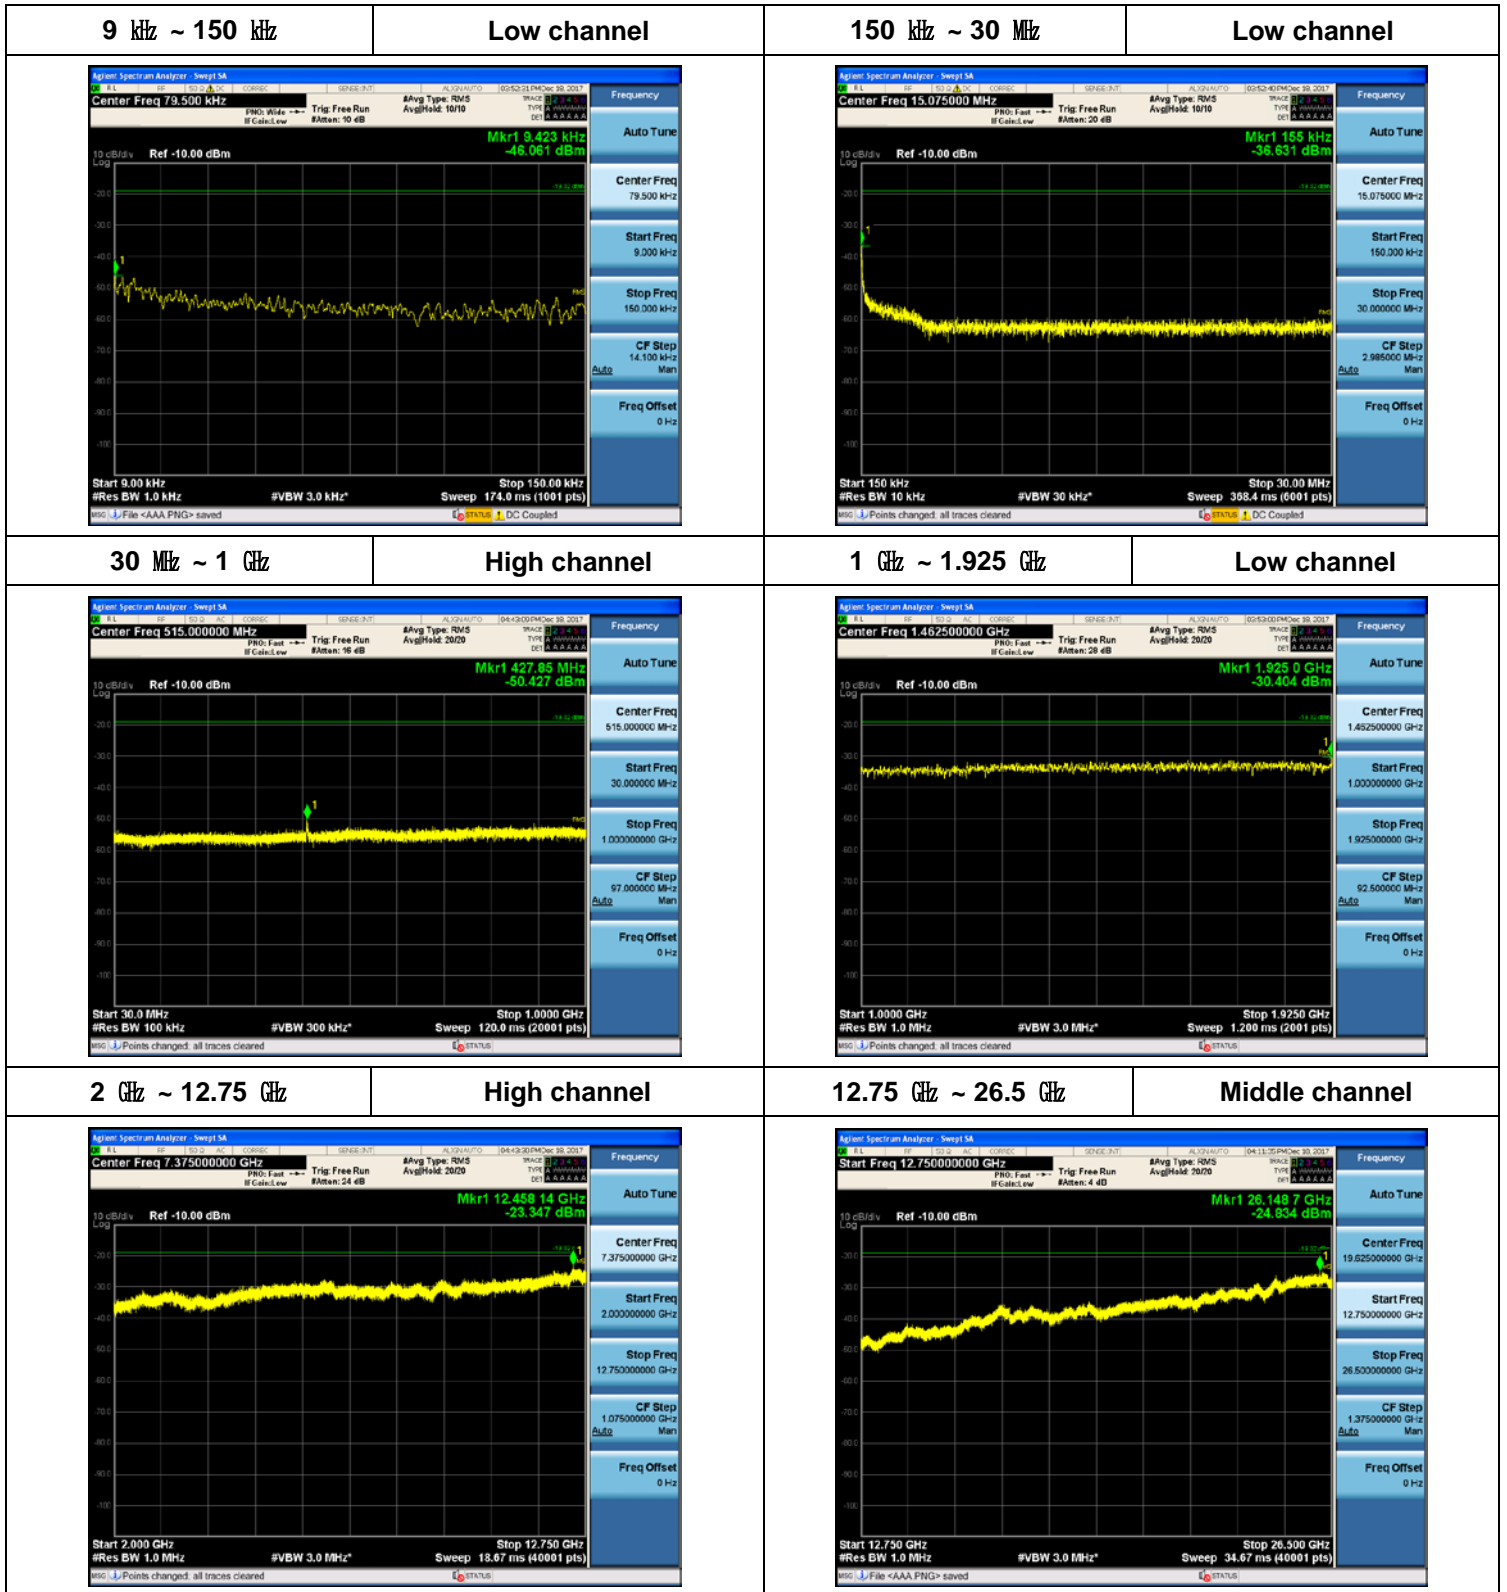

Plot Data for Output Port 2_QPSK

Plot Data for Output Port 2_16QAM

Plot Data for Output Port 2_64QAM

Plot Data for Output Port 2_256QAM

Plot Data for Output Port 3_QPSK

Plot Data for Output Port 3_16QAM

Plot Data for Output Port 3_64QAM

Plot Data for Output Port 3_256QAM

5 MHz + 5 MHz / 2 Carriers (20 W + 20 W)

Plot Data for Output Port 0_256QAM

Plot Data for Output Port 1_256QAM

Plot Data for Output Port 2_QPSK

Plot Data for Output Port 2_16QAM

Plot Data for Output Port 2_64QAM

Plot Data for Output Port 2_256QAM