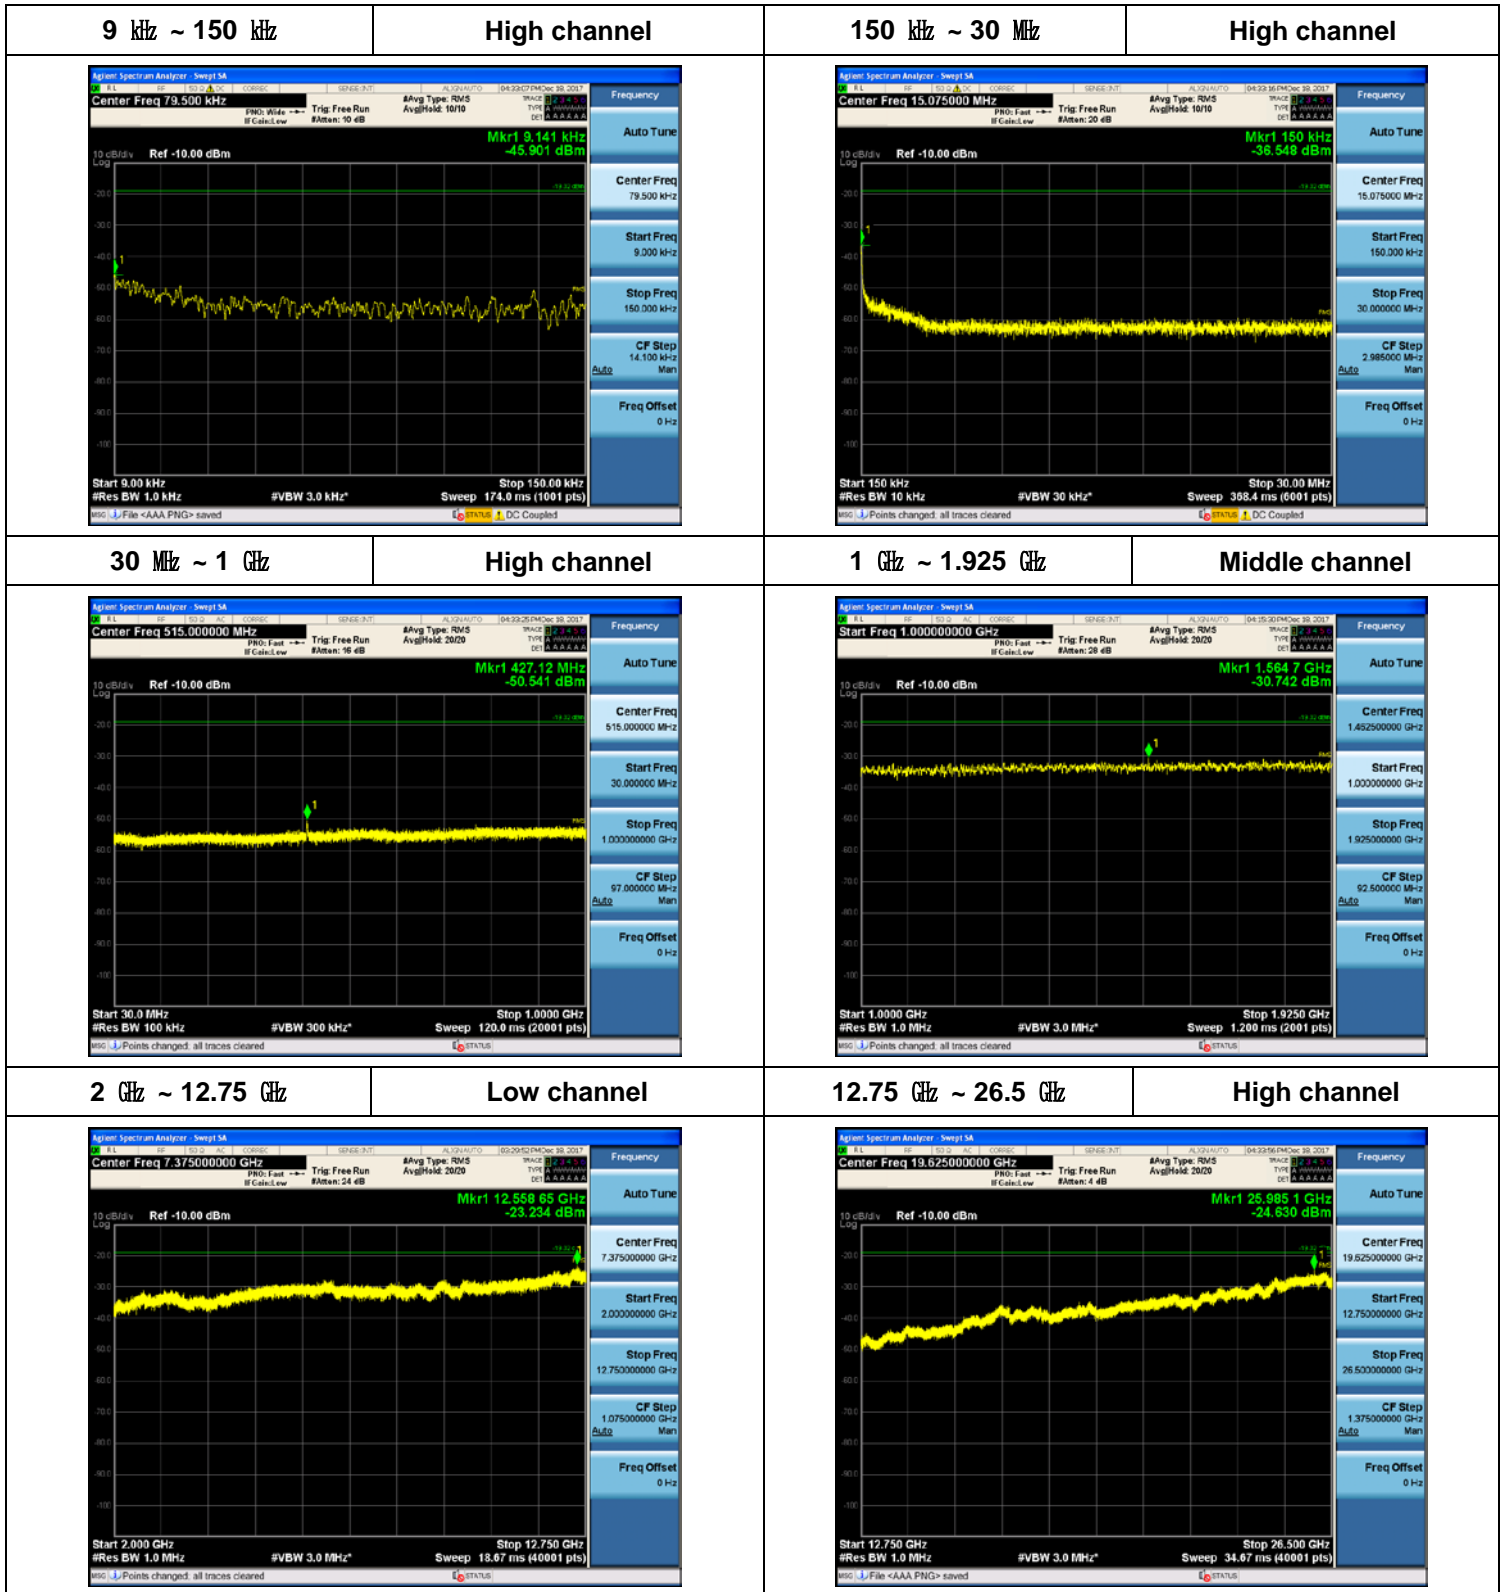

Plot Data for Output Port 2_QPSK

Plot Data for Output Port 2_16QAM

Plot Data for Output Port 2_64QAM

Plot Data for Output Port 2_256QAM

Plot Data for Output Port 3_QPSK

Plot Data for Output Port 3_16QAM

Plot Data for Output Port 3_64QAM

Plot Data for Output Port 3_256QAM

5 MHz + 5 MHz / 2 Carriers (20 W + 20 W)

Plot Data for Output Port 0_256QAM

Plot Data for Output Port 1_256QAM

Plot Data for Output Port 2_QPSK

Plot Data for Output Port 2_16QAM

Plot Data for Output Port 2_64QAM

Plot Data for Output Port 2_256QAM