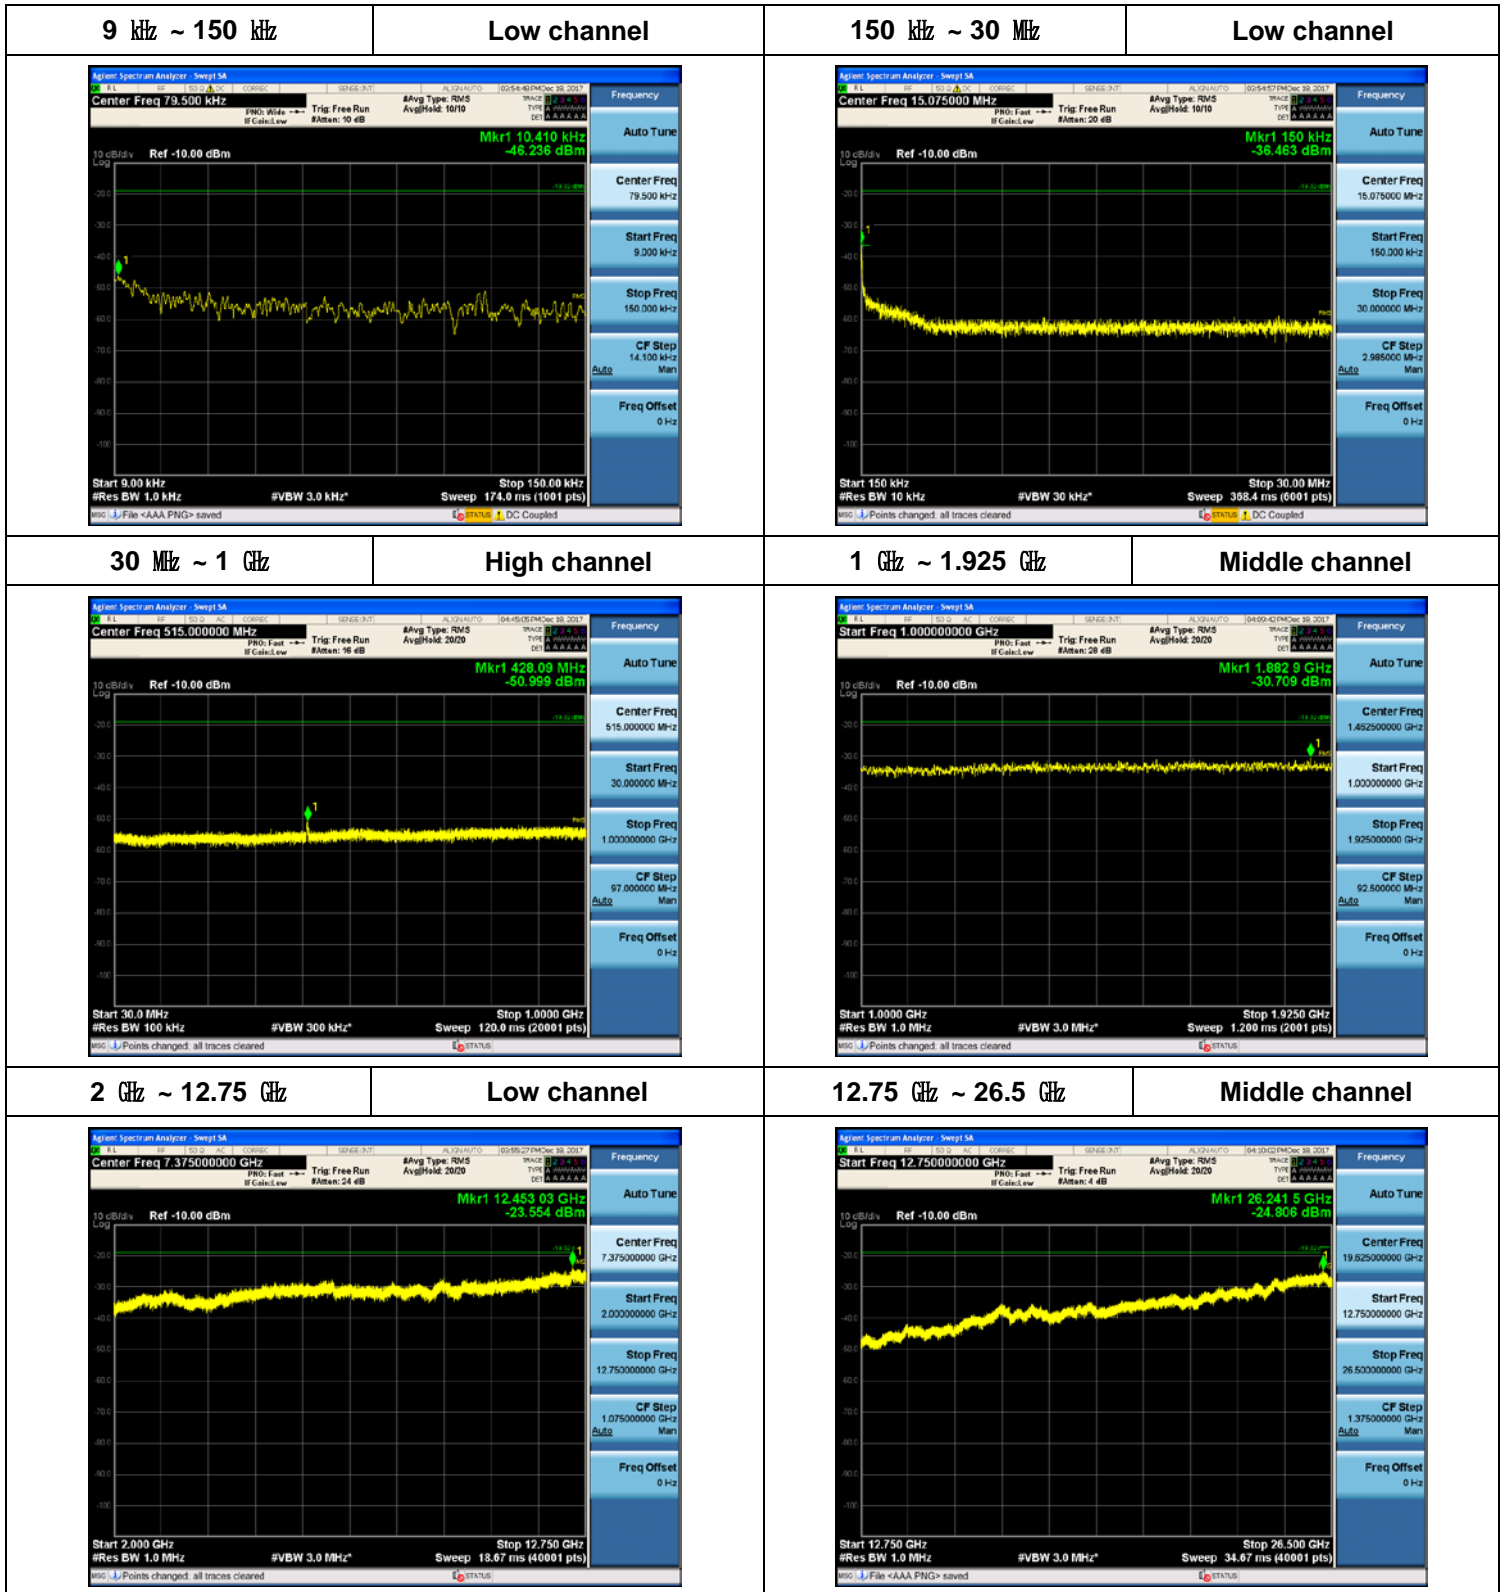

Plot Data for Output Port 2_QPSK

Plot Data for Output Port 2_16QAM

Plot Data for Output Port 2_64QAM

Plot Data for Output Port 2_256QAM

Plot Data for Output Port 3_QPSK

Plot Data for Output Port 3_16QAM

Plot Data for Output Port 3_64QAM

Plot Data for Output Port 3_256QAM

5 MHz + 5 MHz / 2 Carriers (20 W + 20 W)

Plot Data for Output Port 0_256QAM

Plot Data for Output Port 1_256QAM

Plot Data for Output Port 2_QPSK

Plot Data for Output Port 2_16QAM

Plot Data for Output Port 2_64QAM

Plot Data for Output Port 2_256QAM