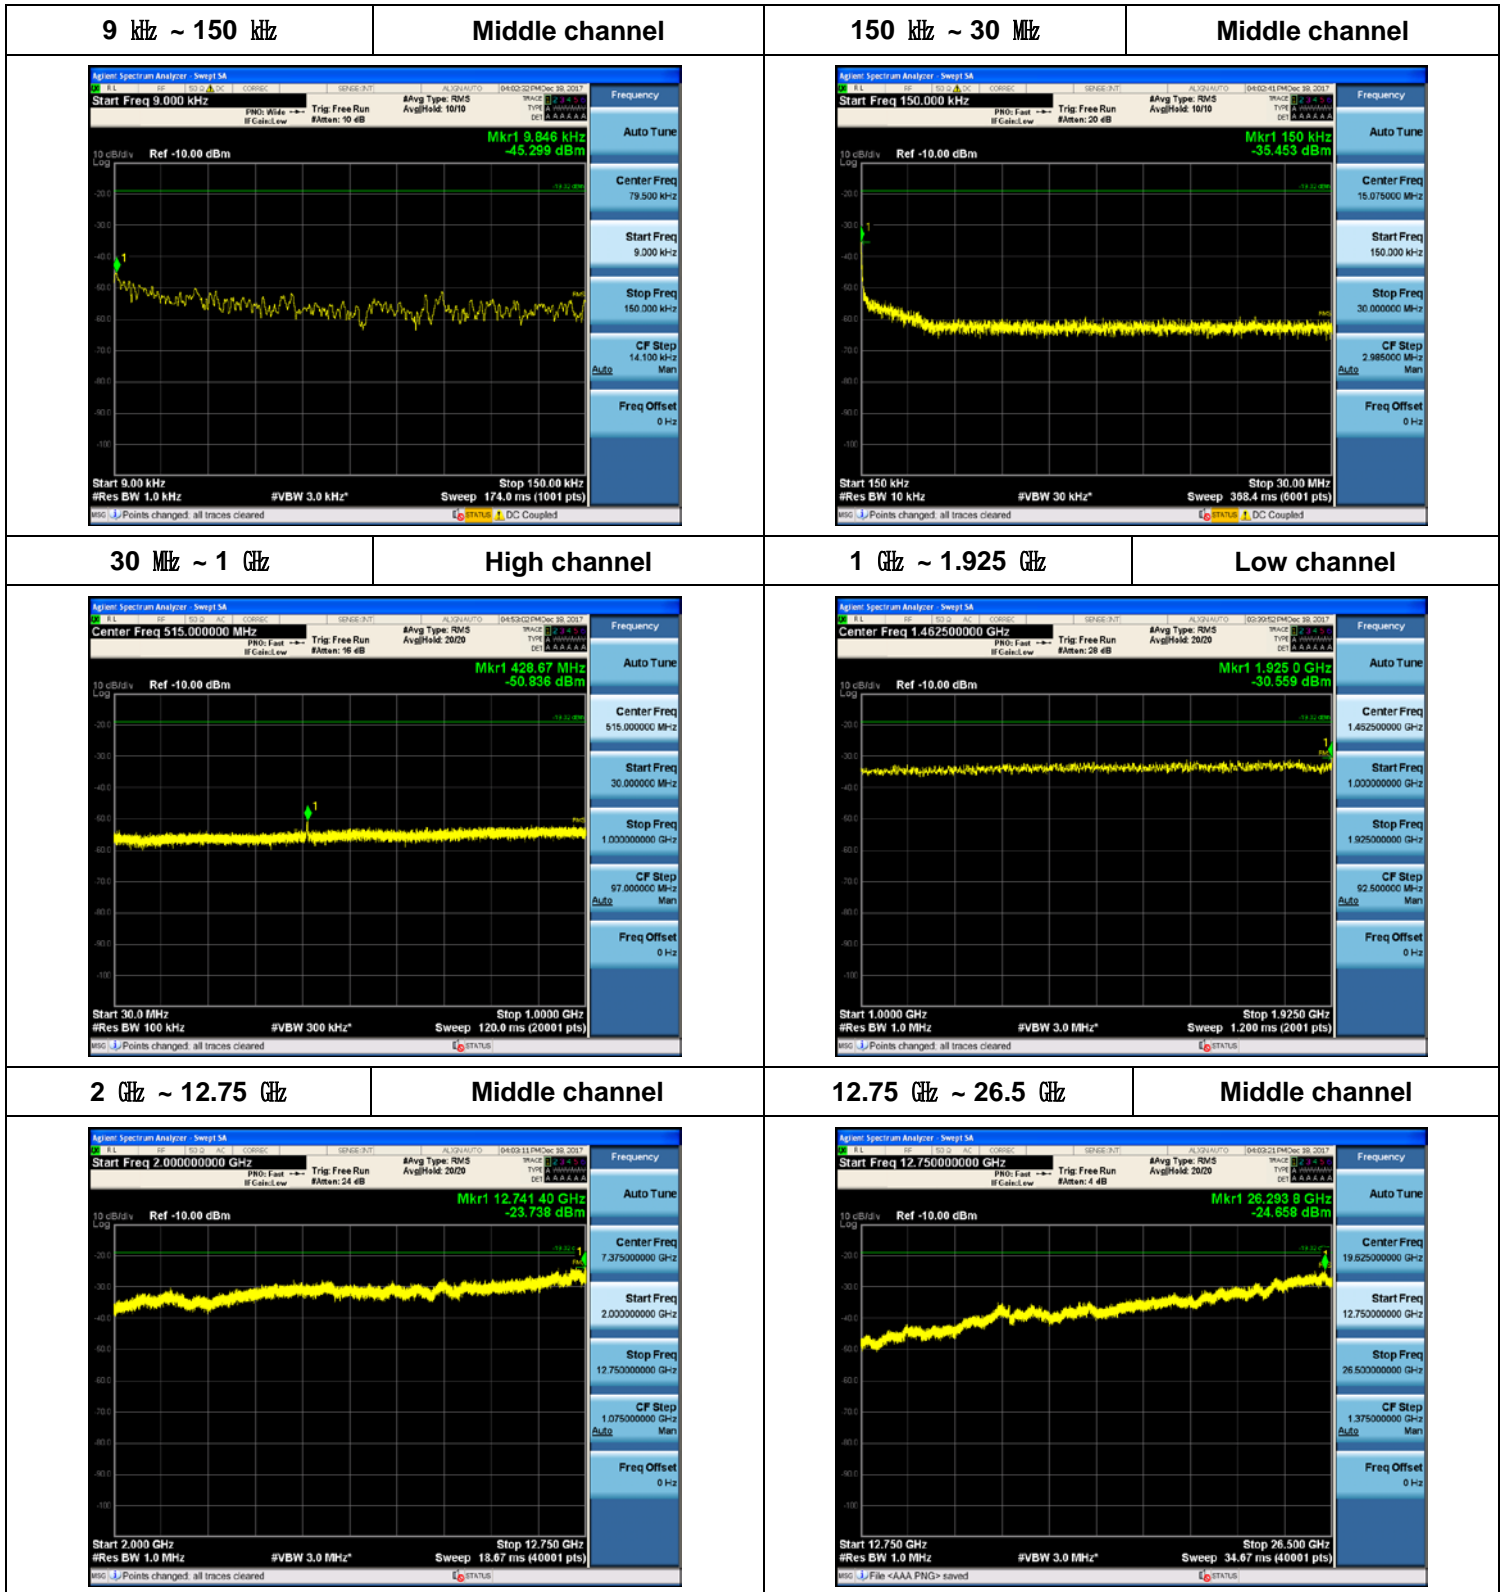

Plot Data for Output Port 2_QPSK

Plot Data for Output Port 2_16QAM

Plot Data for Output Port 2_64QAM

Plot Data for Output Port 2_256QAM

Plot Data for Output Port 3_QPSK

Plot Data for Output Port 3_16QAM

Plot Data for Output Port 3_64QAM

Plot Data for Output Port 3_256QAM

5 MHz + 5 MHz / 2 Carriers (20 W + 20 W)

Plot Data for Output Port 0_256QAM

Plot Data for Output Port 1_256QAM

Plot Data for Output Port 2_QPSK

Plot Data for Output Port 2_16QAM

Plot Data for Output Port 2_64QAM

Plot Data for Output Port 2_256QAM