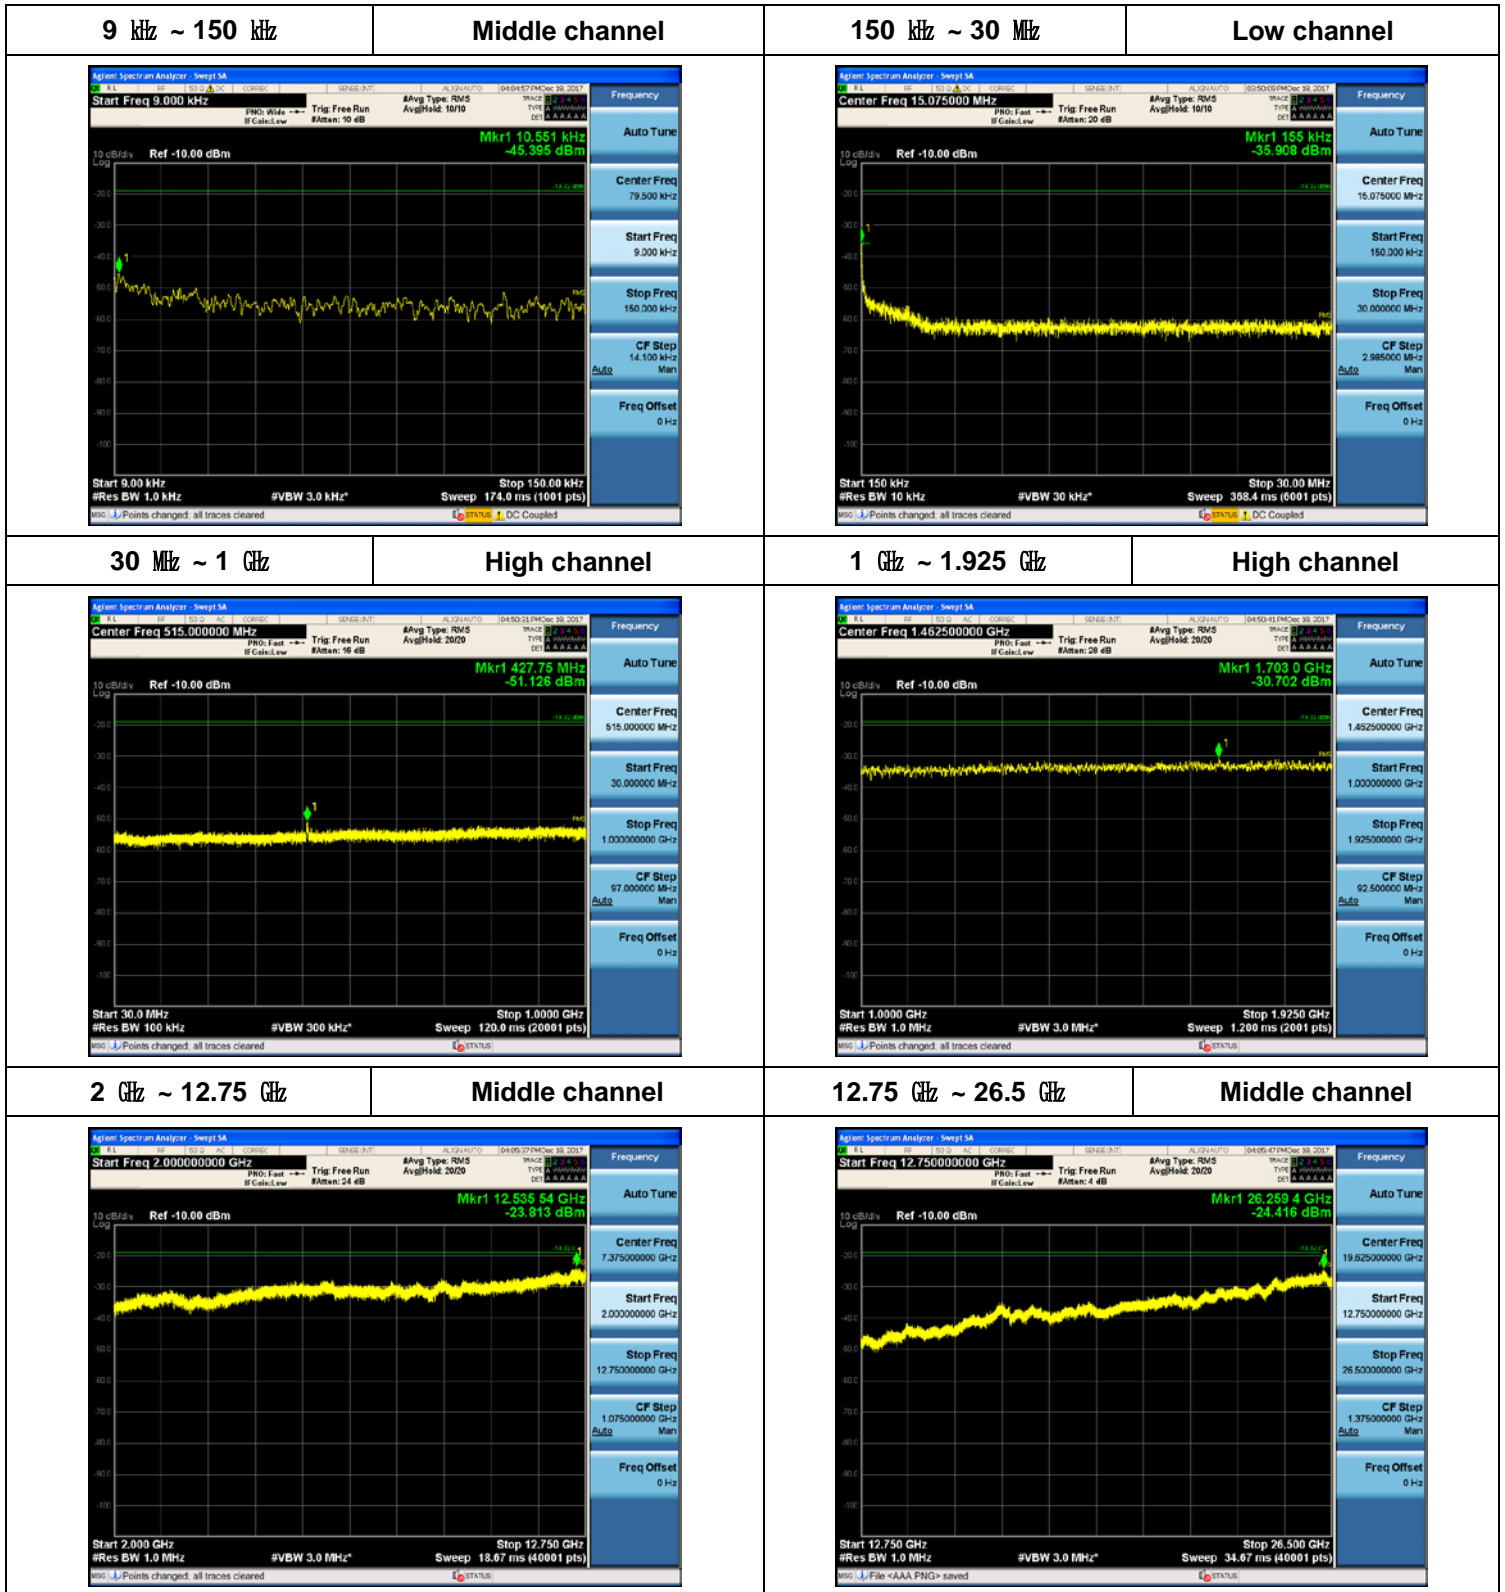

Plot Data for Output Port 2_QPSK

Plot Data for Output Port 2_16QAM

Plot Data for Output Port 2_64QAM

Plot Data for Output Port 2_256QAM

Plot Data for Output Port 3_QPSK

Plot Data for Output Port 3_16QAM

Plot Data for Output Port 3_64QAM

Plot Data for Output Port 3_256QAM

5 MHz + 5 MHz / 2 Carriers (20 W + 20 W)

Plot Data for Output Port 0_256QAM

Plot Data for Output Port 1_256QAM

Plot Data for Output Port 2_QPSK

Plot Data for Output Port 2_16QAM

Plot Data for Output Port 2_64QAM

Plot Data for Output Port 2_256QAM