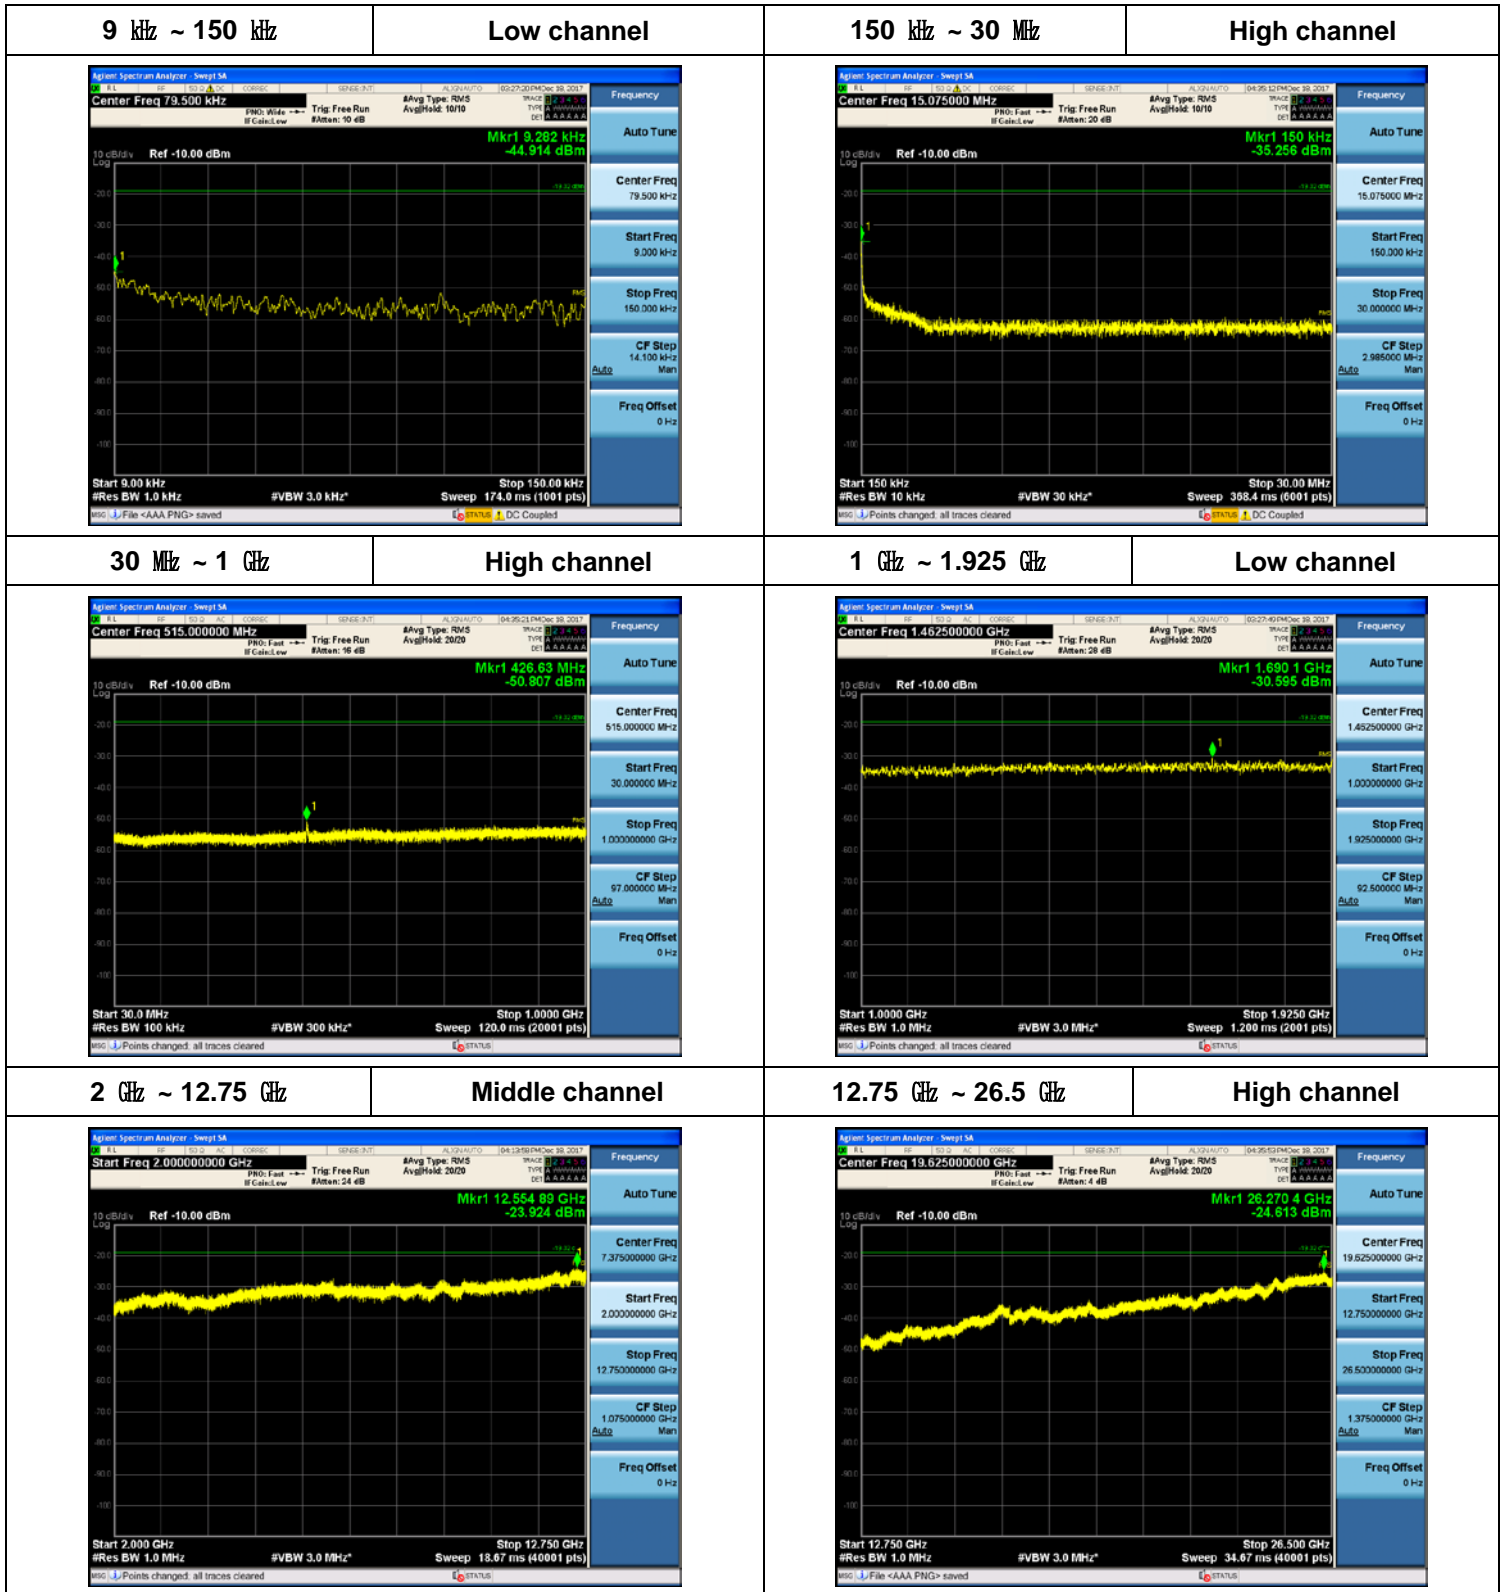

Plot Data for Output Port 2_QPSK

Plot Data for Output Port 2_16QAM

Plot Data for Output Port 2_64QAM

Plot Data for Output Port 2_256QAM

Plot Data for Output Port 3_QPSK

Plot Data for Output Port 3_16QAM

Plot Data for Output Port 3_64QAM

Plot Data for Output Port 3_256QAM

5 MHz + 5 MHz / 2 Carriers (20 W + 20 W)

Plot Data for Output Port 0_256QAM

Plot Data for Output Port 1_256QAM

Plot Data for Output Port 2_QPSK

Plot Data for Output Port 2_16QAM

Plot Data for Output Port 2_64QAM

Plot Data for Output Port 2_256QAM