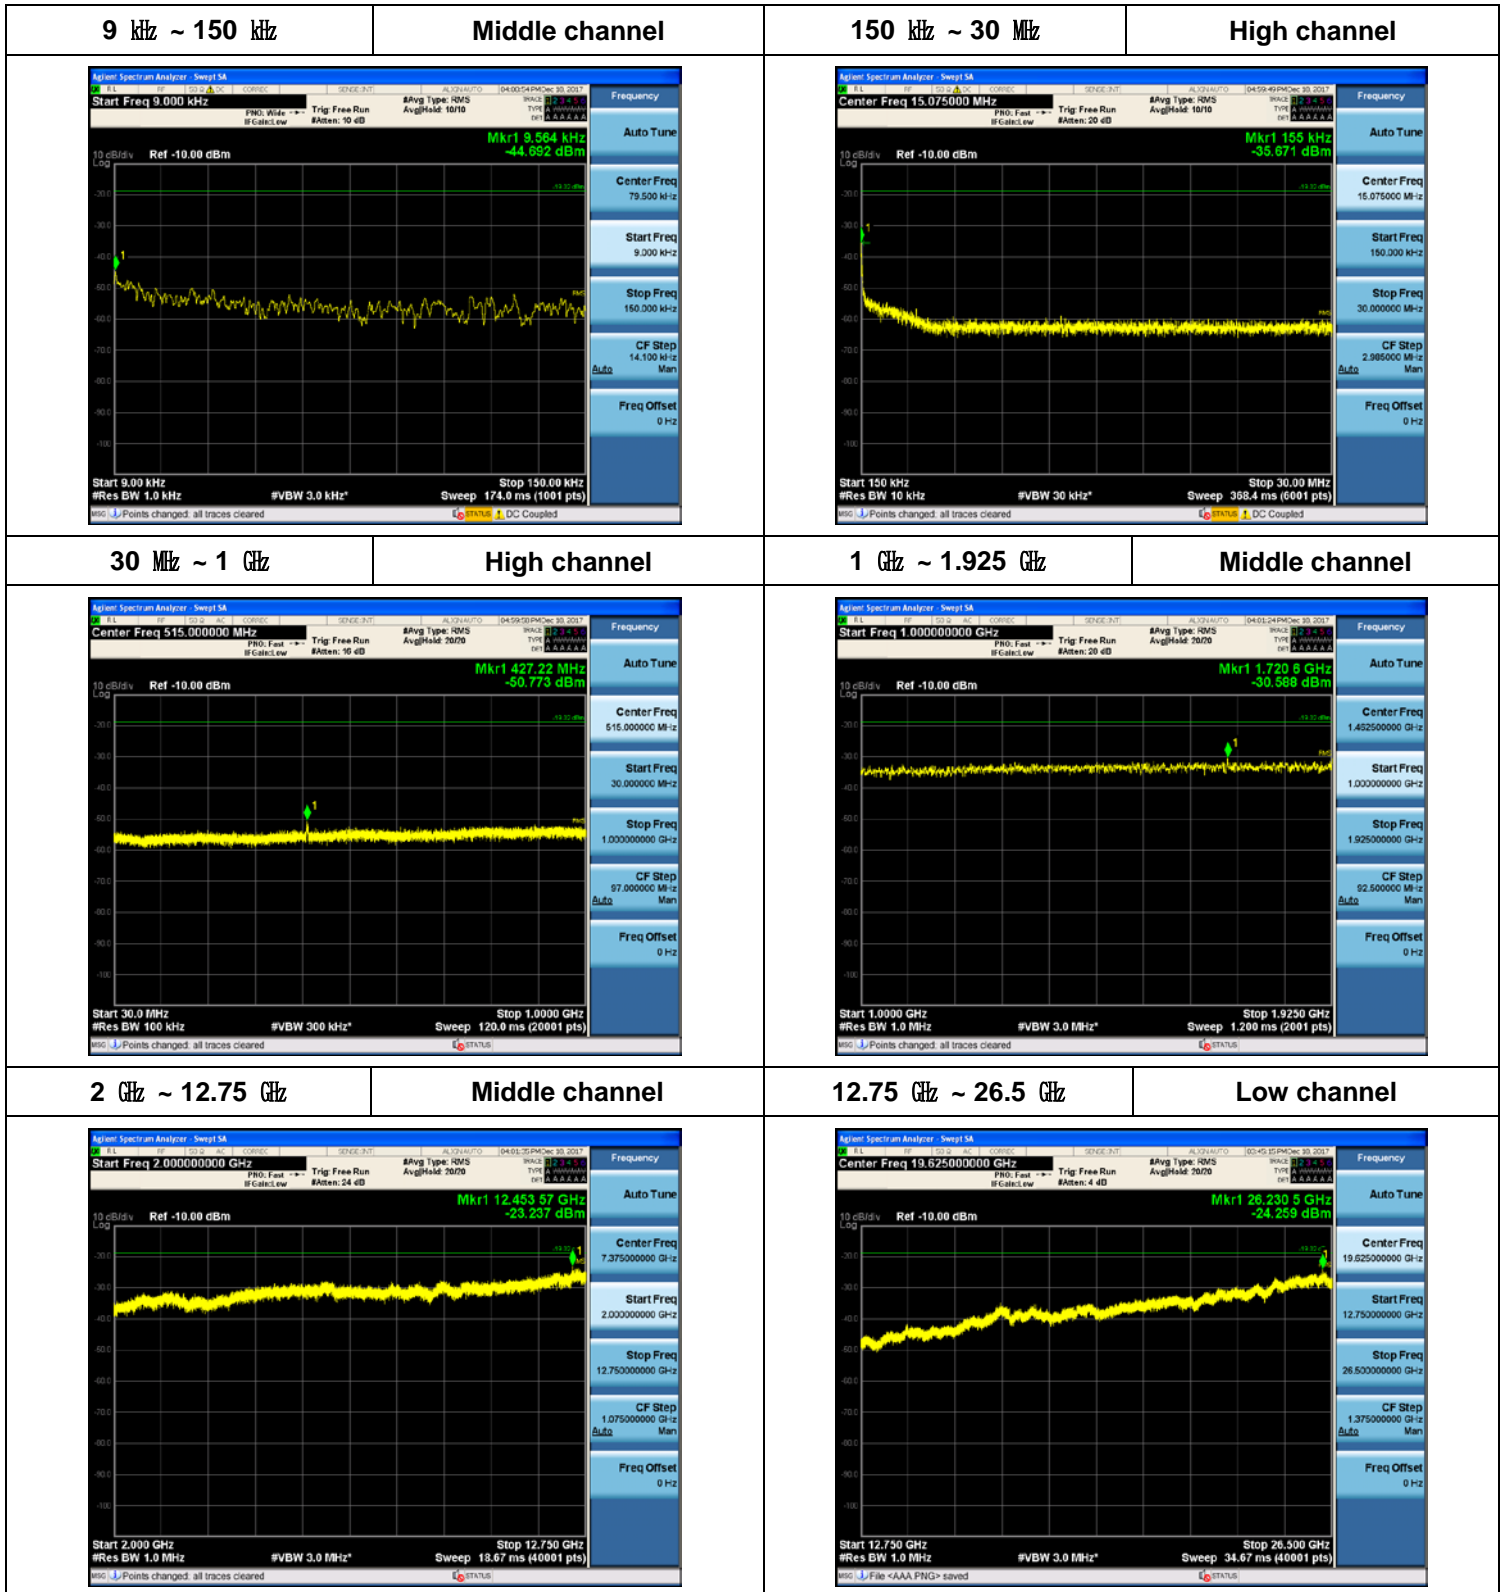

Plot Data for Output Port 2_QPSK

Plot Data for Output Port 2_16QAM

Plot Data for Output Port 2_64QAM

Plot Data for Output Port 2_256QAM

Plot Data for Output Port 3_QPSK

Plot Data for Output Port 3_16QAM

Plot Data for Output Port 3_64QAM

Plot Data for Output Port 3_256QAM

5 MHz + 5 MHz / 2 Carriers (20 W + 20 W)

Plot Data for Output Port 0_256QAM

Plot Data for Output Port 1_256QAM

Plot Data for Output Port 2_QPSK

Plot Data for Output Port 2_16QAM

Plot Data for Output Port 2_64QAM

Plot Data for Output Port 2_256QAM