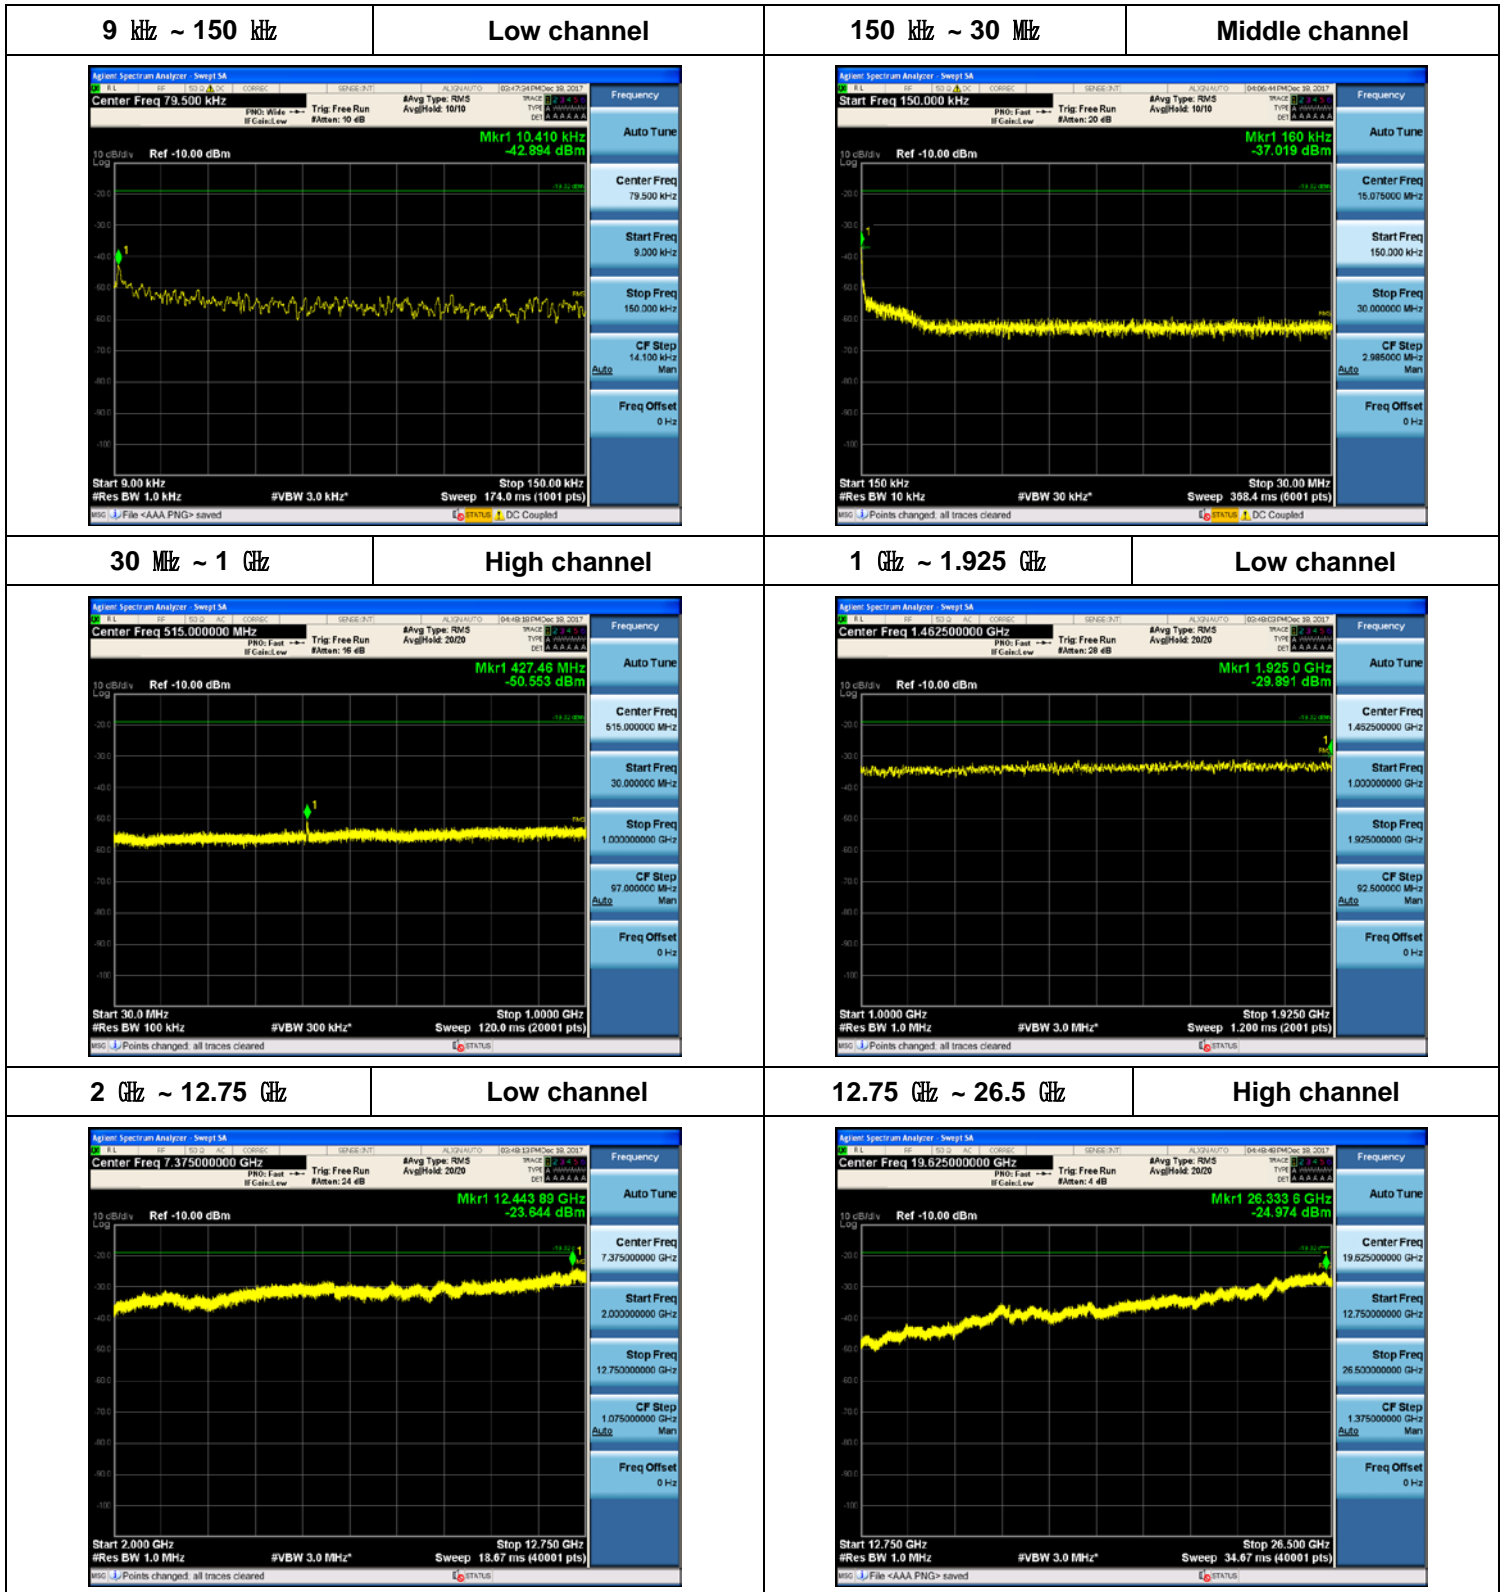

Plot Data for Output Port 2_QPSK

Plot Data for Output Port 2_16QAM

Plot Data for Output Port 2_64QAM

Plot Data for Output Port 2_256QAM

Plot Data for Output Port 3_QPSK

Plot Data for Output Port 3_16QAM

Plot Data for Output Port 3_64QAM

Plot Data for Output Port 3_256QAM

5 MHz + 5 MHz / 2 Carriers (20 W + 20 W)

Plot Data for Output Port 0_256QAM

Plot Data for Output Port 1_256QAM

Plot Data for Output Port 2_QPSK

Plot Data for Output Port 2_16QAM

Plot Data for Output Port 2_64QAM

Plot Data for Output Port 2_256QAM