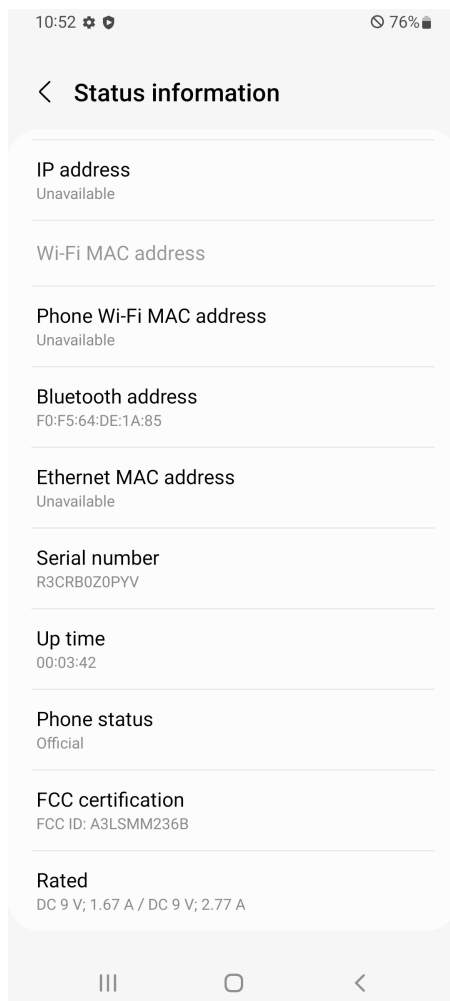

Description of E-Label and Location

FCC ID : A3LSMM236B

Model : SM-M236B/DS

This model is applied E-label, please find description of E-label below.

1. FCC ID (E-label): [Settings > About Phone > Status information](#)

FCC certification

FCC ID: A3LSMM236B

[<Device Display Screen>](#)

2. Instruction of E-label on the User manual (online manual)

- Depending on the region or model, some devices are required to receive approval from the [Federal Communications Commission \(FCC\)](#). If your device is approved by the FCC, you can view the FCC ID of the device. To view the FCC ID, tap [Settings → About Phone → Status](#).