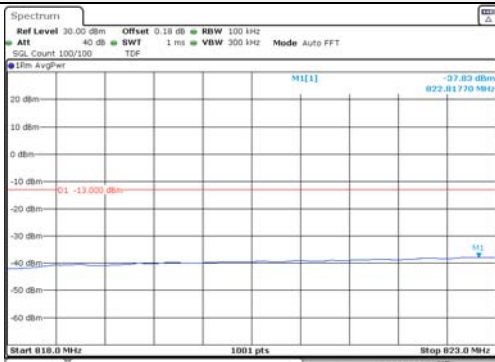

10M BW 16QAM Lower extended FRB