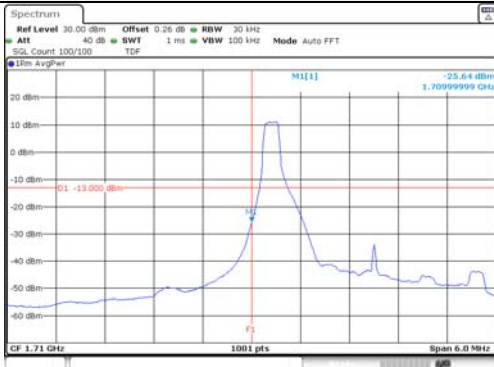

3M BW 16QAM Low ch. 1RB