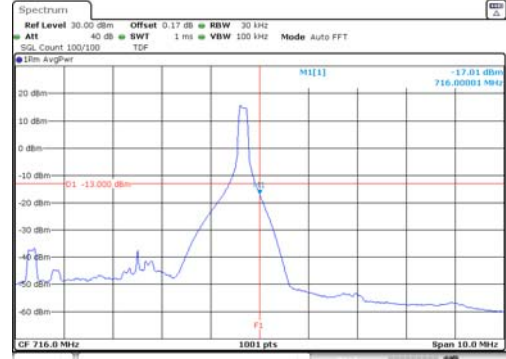

Test mode: LTE Band 12/17

5M BW QPSK Low ch. 1RB

5M BW QPSK High ch. 1RB

5M BW QPSK Low ch. FRB

5M BW QPSK High ch. FRB

5M BW 16QAM Low ch. 1RB

5M BW 16QAM High ch. 1RB

5M BW 16QAM Low ch. FRB