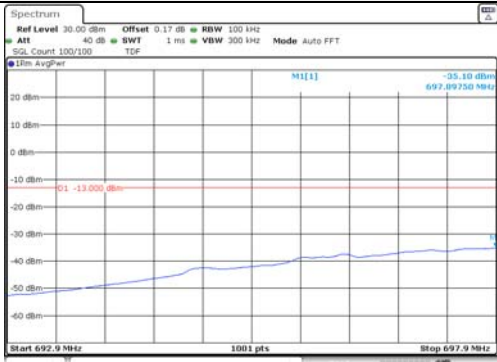

5M BW QPSK Lower extended FRB