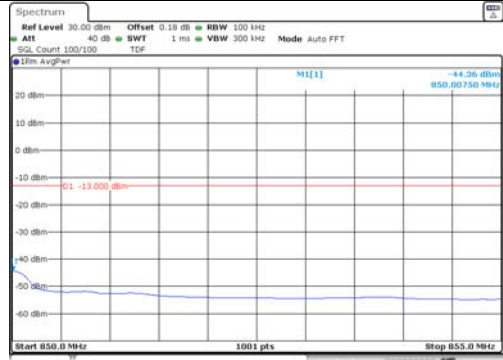

3M BW 16QAM Upper extended 1RB