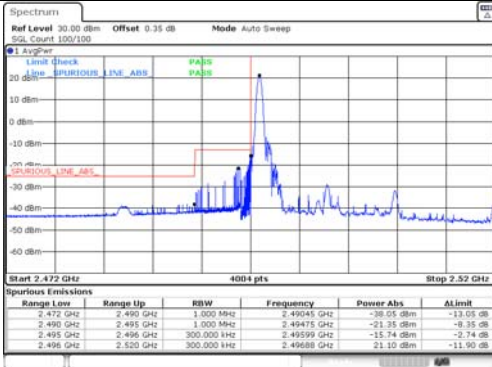

KCTL Inc.

65, Sinwon-ro, Yeongtong-gu,
Suwon-si, Gyeonggi-do, 16677, Korea
TEL: 82-31-285-0894 FAX: 82-505-299-8311
www.kctl.co.kr

Report No.:
KR21-SRF0140
Page (169) of (220)

15M BW QPSK Low ch. 1RB