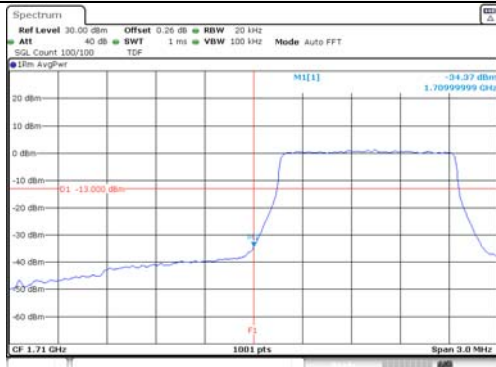

1.4M BW QPSK Low ch. 1RB

1.4M BW QPSK High ch. 1RB

1.4M BW QPSK Low ch. FRB

1.4M BW QPSK High ch. FRB

1.4M BW 16QAM Low ch. 1RB

1.4M BW 16QAM High ch. 1RB

1.4M BW 16QAM Low ch. FRB

1.4M BW 16QAM High ch. FRB