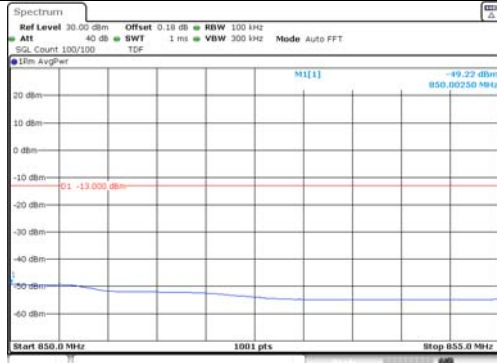

1.4M BW QPSK Upper extended 1RB

1.4M BW QPSK Lower extended FRB

1.4M BW QPSK Upper extended FRB

1.4M BW 16QAM Lower extended 1RB

1.4M BW 16QAM Upper extended 1RB

1.4M BW 16QAM Lower extended FRB

1.4M BW 16QAM Upper extended FRB