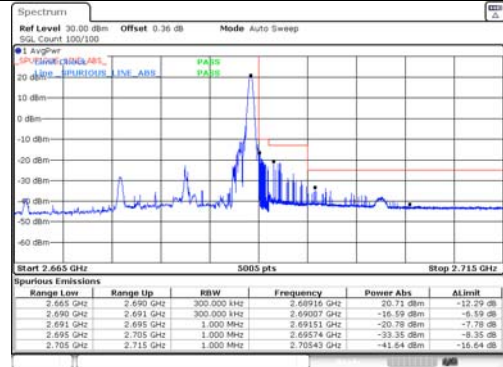

65, Sinwon-ro, Yeongtong-gu,
Suwon-si, Gyeonggi-do, 16677, Korea
TEL: 82-31-285-0894 FAX: 82-505-299-8311
www.kctl.co.kr

Report No.:
KR21-SRF0140
Page (169) of (220)

15M BW QPSK Low ch. 1RB

15M BW QPSK High ch. 1RB