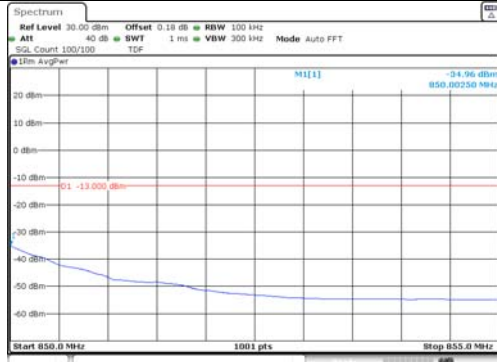

1.4M BW QPSK Upper extended FRB