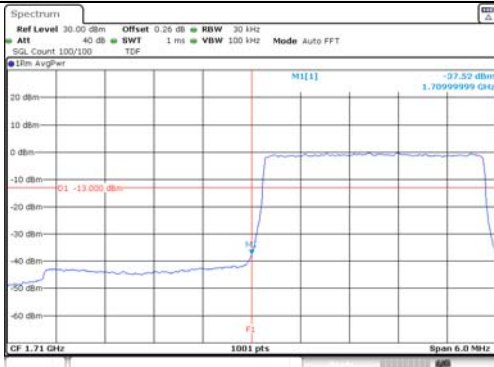

3M BW QPSK Low ch. FRB