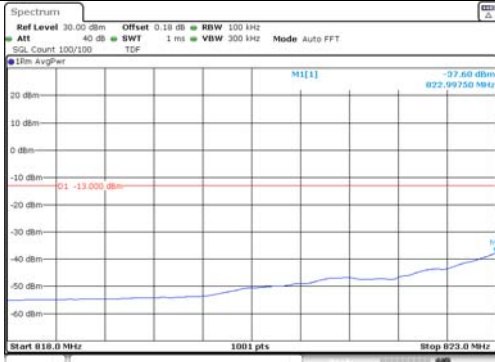

1.4M BW QPSK Lower extended FRB