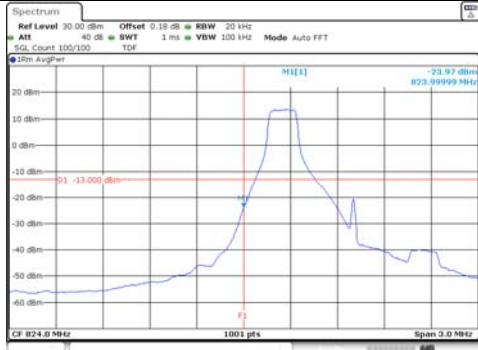

Test mode: LTE Band 26

1.4M BW QPSK Low ch. 1RB

1.4M BW QPSK High ch. 1RB

1.4M BW QPSK Low ch. FRB

1.4M BW QPSK High ch. FRB

1.4M BW 16QAM Low ch. 1RB

1.4M BW 16QAM High ch. 1RB

1.4M BW 16QAM Low ch. FRB