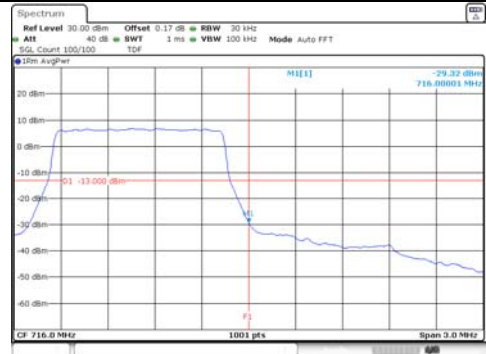

Test mode: LTE Band 12

1.4M BW QPSK Low ch. 1RB

1.4M BW QPSK High ch. 1RB

1.4M BW QPSK Low ch. FRB

1.4M BW QPSK High ch. FRB

1.4M BW 16QAM Low ch. 1RB

1.4M BW 16QAM High ch. 1RB

1.4M BW 16QAM Low ch. FRB