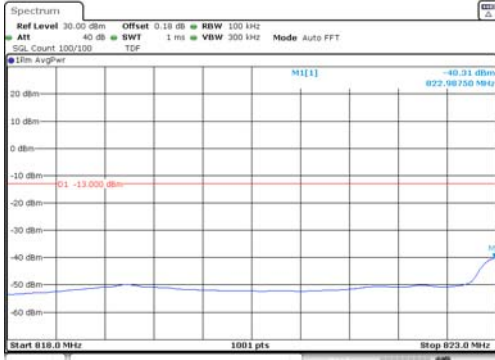

KCTL Inc.

65, Sinwon-ro, Yeongtong-gu,
Suwon-si, Gyeonggi-do, 16677, Korea
TEL: 82-31-285-0894 FAX: 82-505-299-8311
www.kctl.co.kr

Report No.:
KR21-SRF0140
Page (144) of (220)

3M BW QPSK Lower extended 1RB