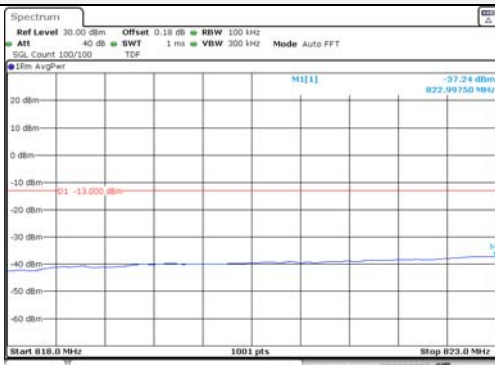

10M BW QPSK Lower extended FRB