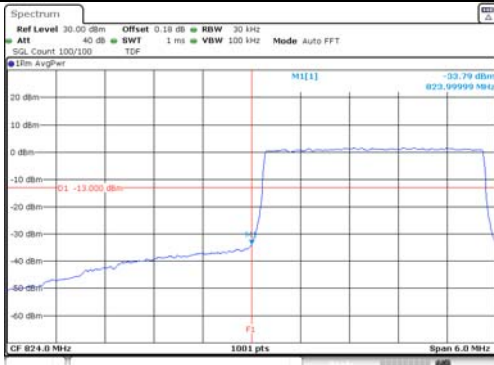

3M BW QPSK Low ch. FRB

3M BW QPSK High ch. FRB

3M BW 16QAM Low ch. 1RB

3M BW 16QAM High ch. 1RB

3M BW 16QAM Low ch. FRB

3M BW 16QAM High ch. FRB

KCTL Inc.

65, Sinwon-ro, Yeongtong-gu,
Suwon-si, Gyeonggi-do, 16677, Korea
TEL: 82-31-285-0894 FAX: 82-505-299-8311
www.kctl.co.kr