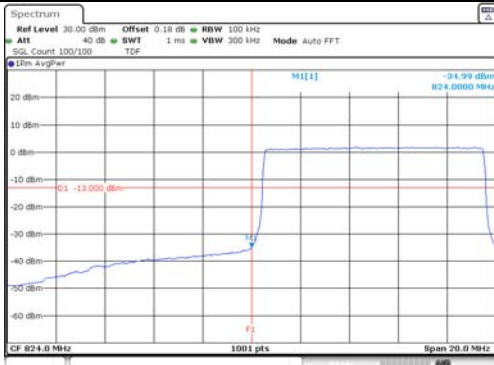

10M BW QPSK Low ch. FRB

10M BW QPSK High ch. FRB

10M BW 16QAM Low ch. 1RB

10M BW 16QAM High ch. 1RB

10M BW 16QAM Low ch. FRB

10M BW 16QAM High ch. FRB

KCTL Inc.

65, Sinwon-ro, Yeongtong-gu,
Suwon-si, Gyeonggi-do, 16677, Korea
TEL: 82-31-285-0894 FAX: 82-505-299-8311
www.kctl.co.kr