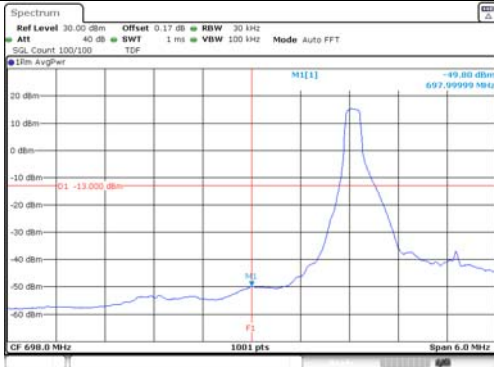

KCTL Inc.

65, Sinwon-ro, Yeongtong-gu,
Suwon-si, Gyeonggi-do, 16677, Korea
TEL: 82-31-285-0894 FAX: 82-505-299-8311
www.kctl.co.kr

Report No.:
KR21-SRF0140
Page (151) of (220)

3M BW QPSK Low ch. 1RB