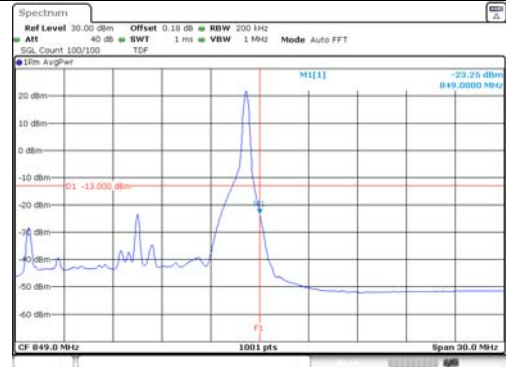

15M BW QPSK High ch. 1RB