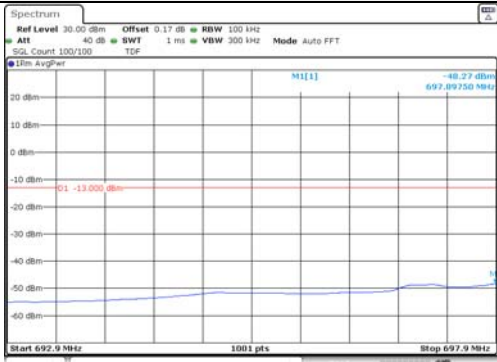

5M BW QPSK Upper extended 1RB

5M BW QPSK Lower extended FRB

5M BW QPSK Upper extended FRB

5M BW 16QAM Lower extended 1RB

5M BW 16QAM Upper extended 1RB

5M BW 16QAM Lower extended FRB

5M BW 16QAM Upper extended FRB