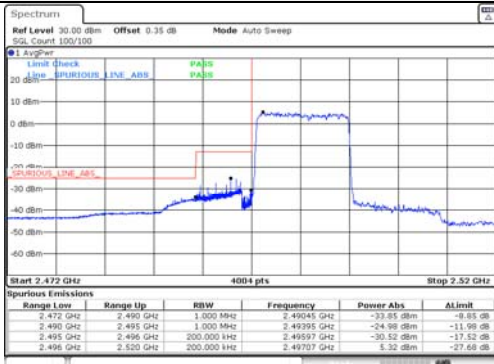

10M BW QPSK Low ch. FRB