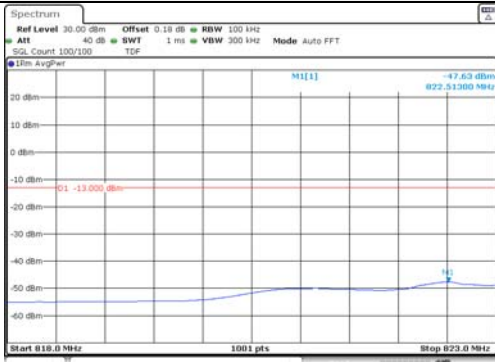

1.4M BW QPSK Upper extended 1RB

1.4M BW QPSK Lower extended FRB

1.4M BW QPSK Upper extended FRB

1.4M BW 16QAM Lower extended 1RB

1.4M BW 16QAM Upper extended 1RB

1.4M BW 16QAM Lower extended FRB

1.4M BW 16QAM Upper extended FRB