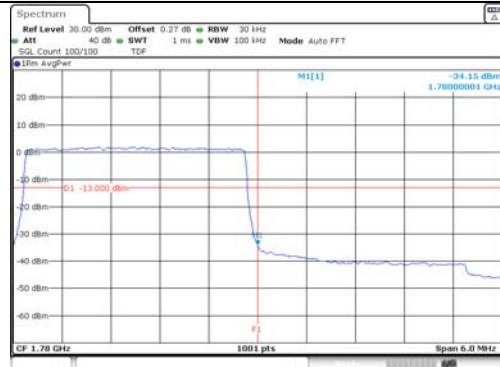

3M BW QPSK High ch. FRB