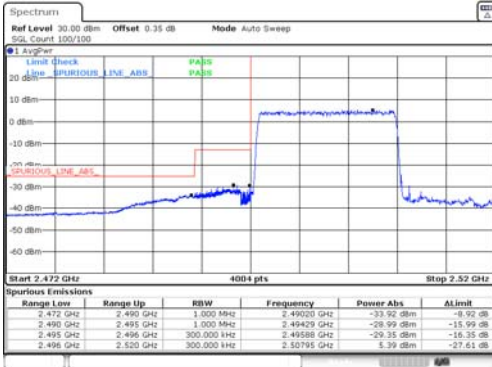

15M BW / QPSK / Low ch. / FRB