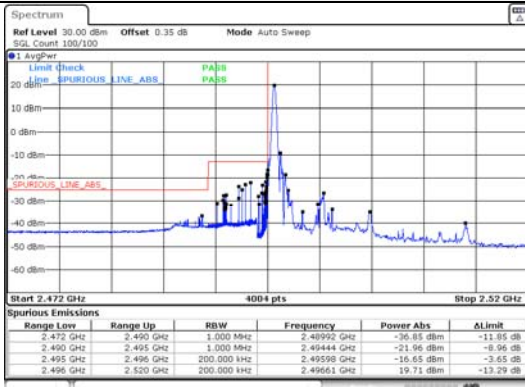

10M BW QPSK High ch. 1RB

10M BW QPSK Low ch. FRB

10M BW QPSK High ch. FRB

10M BW 16QAM Low ch. 1RB

10M BW 16QAM High ch. 1RB

10M BW 16QAM Low ch. FRB

10M BW 16QAM High ch. FRB

KCTL Inc.