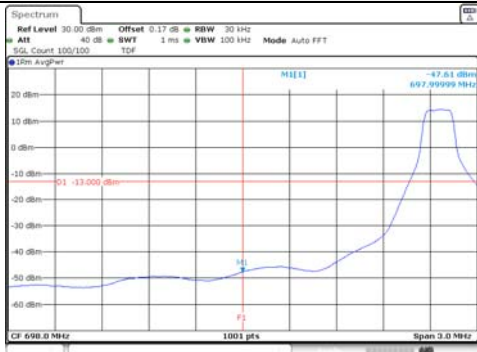

Test mode: LTE Band 12

1.4M BW QPSK Low ch. 1RB

1.4M BW QPSK High ch. 1RB

1.4M BW QPSK Low ch. FRB

1.4M BW QPSK High ch. FRB

1.4M BW 16QAM Low ch. 1RB

1.4M BW 16QAM High ch. 1RB

1.4M BW 16QAM Low ch. FRB