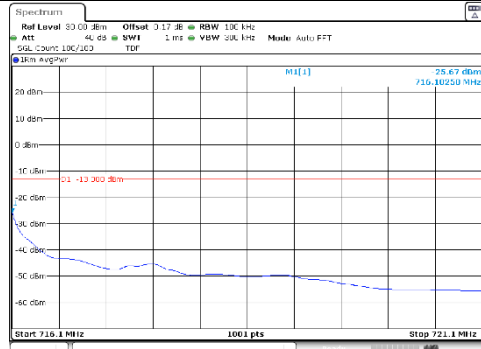

1.4M BW QPSK Upper extended 1RB