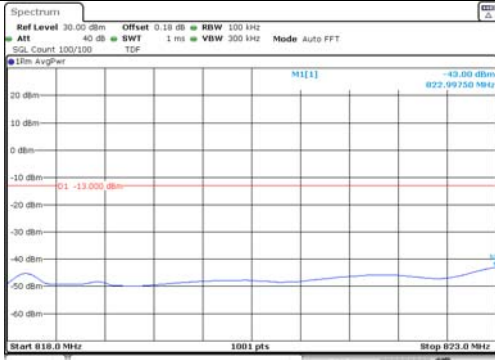

15M BW 16QAM Lower extended 1RB