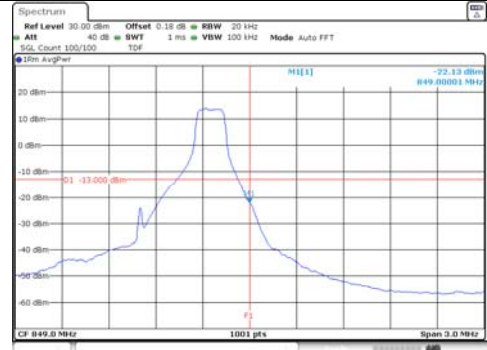

Test mode: LTE Band 26

1.4M BW QPSK Low ch. 1RB

1.4M BW QPSK High ch. 1RB

1.4M BW QPSK Low ch. FRB

1.4M BW QPSK High ch. FRB

1.4M BW 16QAM Low ch. 1RB

1.4M BW 16QAM High ch. 1RB

1.4M BW 16QAM Low ch. FRB