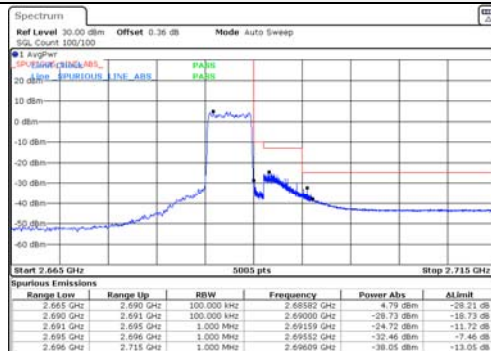

5M BW 16QAM High ch. FRB