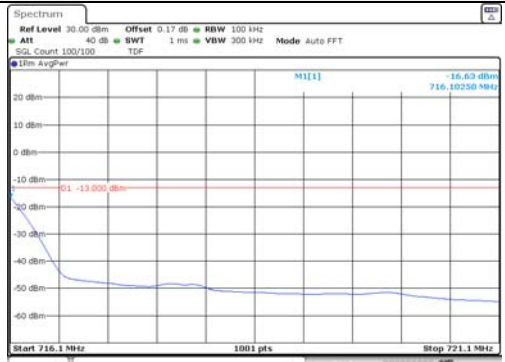

5M BW QPSK Upper extended 1RB

5M BW QPSK Lower extended FRB

5M BW QPSK Upper extended FRB

5M BW 16QAM Lower extended 1RB

5M BW 16QAM Upper extended 1RB

5M BW 16QAM Lower extended FRB

5M BW 16QAM Upper extended FRB