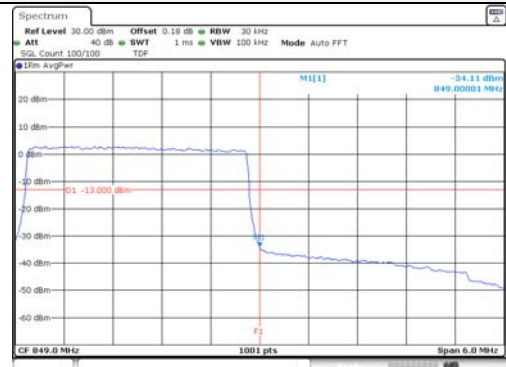

3M BW QPSK Low ch. FRB

3M BW QPSK High ch. FRB

3M BW 16QAM Low ch. 1RB

3M BW 16QAM High ch. 1RB

3M BW 16QAM Low ch. FRB

3M BW 16QAM High ch. FRB

KCTL Inc.

65, Sinwon-ro, Yeongtong-gu,
Suwon-si, Gyeonggi-do, 16677, Korea
TEL: 82-31-285-0894 FAX: 82-505-299-8311
www.kctl.co.kr