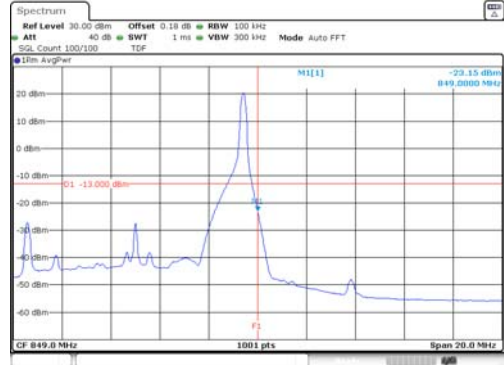

KCTL Inc.

65, Sinwon-ro, Yeongtong-gu,
Suwon-si, Gyeonggi-do, 16677, Korea
TEL: 82-31-285-0894 FAX: 82-505-299-8311
www.kctl.co.kr

Report No.:
KR21-SRF0140
Page (147) of (220)

10M BW QPSK Low ch. 1RB

10M BW QPSK High ch. 1RB