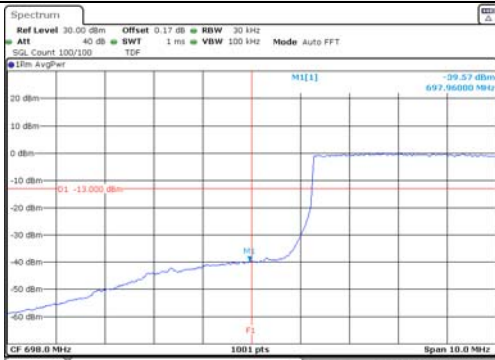

Test mode: LTE Band 12/17

5M BW QPSK Low ch. 1RB

5M BW QPSK High ch. 1RB

5M BW QPSK Low ch. FRB

5M BW QPSK High ch. FRB

5M BW 16QAM Low ch. 1RB

5M BW 16QAM High ch. 1RB

5M BW 16QAM Low ch. FRB