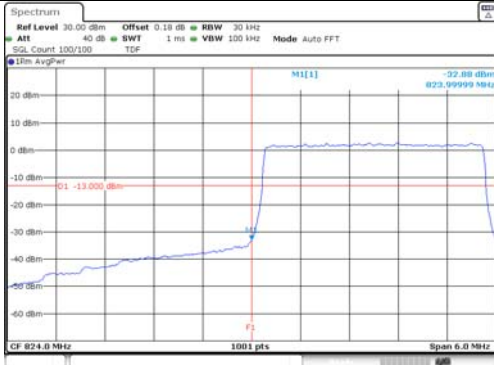

3M BW QPSK Low ch. FRB