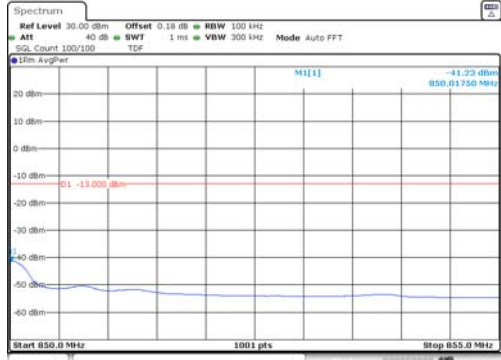

3M BW QPSK Upper extended 1RB