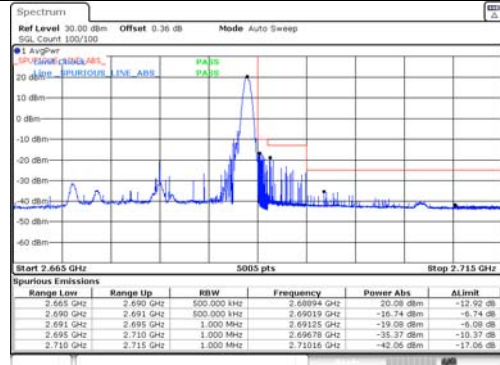

20M BW 16QAM High ch. 1RB