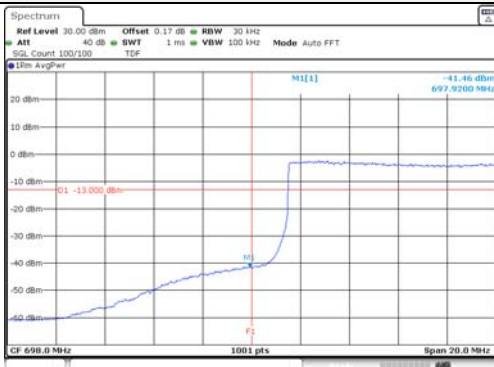

10M BW QPSK Low ch. FRB

10M BW QPSK High ch. FRB

10M BW 16QAM Low ch. 1RB

10M BW 16QAM High ch. 1RB

10M BW 16QAM Low ch. FRB

10M BW 16QAM High ch. FRB

KCTL Inc.

65, Sinwon-ro, Yeongtong-gu,
Suwon-si, Gyeonggi-do, 16677, Korea
TEL: 82-31-285-0894 FAX: 82-505-299-8311
www.kctl.co.kr