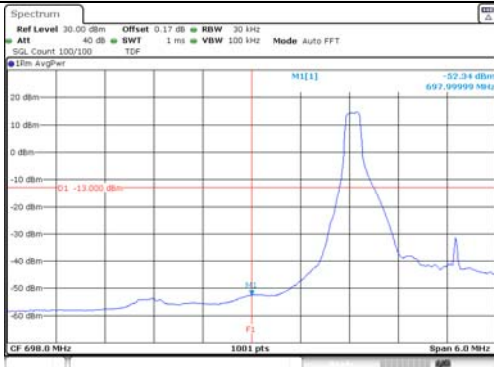

3M BW 16QAM Low ch. 1RB