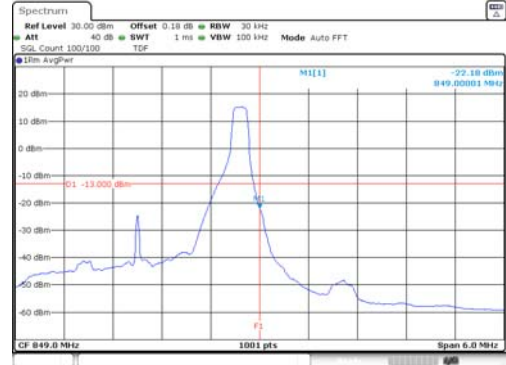

KCTL Inc.

65, Sinwon-ro, Yeongtong-gu,
Suwon-si, Gyeonggi-do, 16677, Korea
TEL: 82-31-285-0894 FAX: 82-505-299-8311
www.kctl.co.kr

Report No.:
KR21-SRF0140
Page (159) of (220)

3M BW QPSK Low ch. 1RB

3M BW QPSK High ch. 1RB