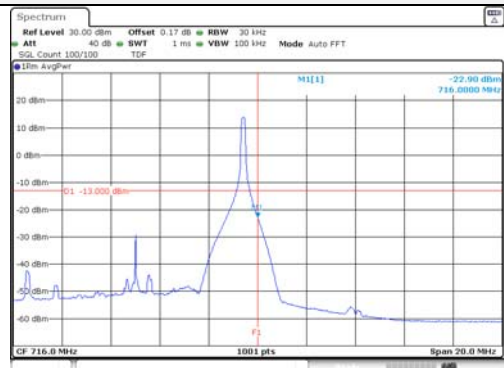

10M BW QPSK Low ch. FRB

10M BW QPSK High ch. FRB

10M BW 16QAM Low ch. 1RB

10M BW 16QAM High ch. 1RB

10M BW 16QAM Low ch. FRB

10M BW 16QAM High ch. FRB

KCTL Inc.

65, Sinwon-ro, Yeongtong-gu,
Suwon-si, Gyeonggi-do, 16677, Korea
TEL: 82-31-285-0894 FAX: 82-505-299-8311
www.kctl.co.kr