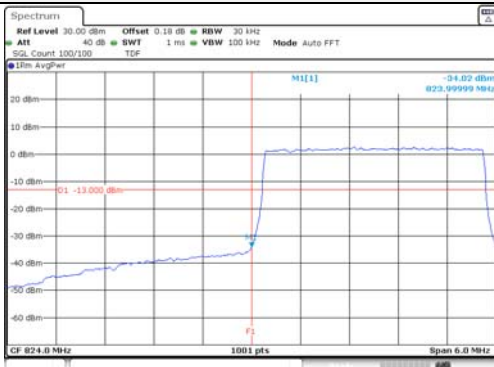

3M BW QPSK Low ch. FRB

3M BW QPSK High ch. FRB

3M BW 16QAM Low ch. 1RB

3M BW 16QAM High ch. 1RB

3M BW 16QAM Low ch. FRB

3M BW 16QAM High ch. FRB

KCTL Inc.

65, Sinwon-ro, Yeongtong-gu,
Suwon-si, Gyeonggi-do, 16677, Korea
TEL: 82-31-285-0894 FAX: 82-505-299-8311
www.kctl.co.kr