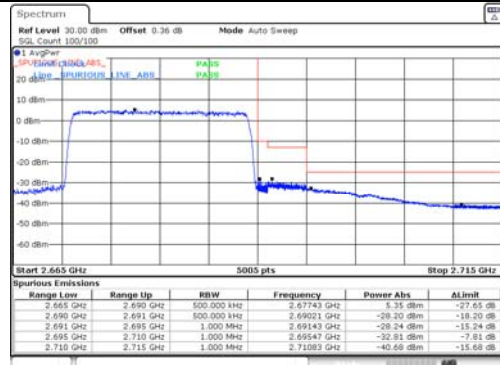

20M BW 16QAM High ch. FRB

KCTL Inc.

65, Sinwon-ro, Yeongtong-gu,
Suwon-si, Gyeonggi-do, 16677, Korea
TEL: 82-31-285-0894 FAX: 82-505-299-8311
www.kctl.co.kr

Report No.:
KR21-SRF0140
Page (171) of (220)

Test mode: LTE Band 66/4