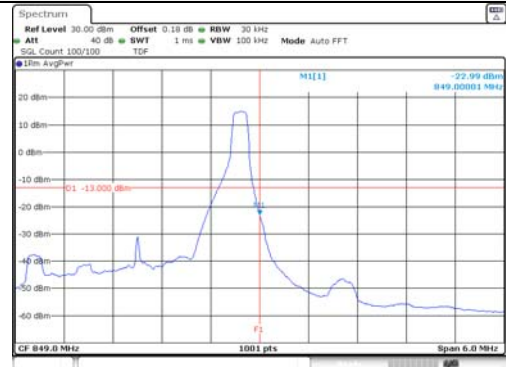

3M BW QPSK Low ch. FRB

3M BW QPSK High ch. FRB

3M BW 16QAM Low ch. 1RB

3M BW 16QAM High ch. 1RB

3M BW 16QAM Low ch. FRB

3M BW 16QAM High ch. FRB

KCTL Inc.

65, Sinwon-ro, Yeongtong-gu,
Suwon-si, Gyeonggi-do, 16677, Korea
TEL: 82-31-285-0894 FAX: 82-505-299-8311
www.kctl.co.kr