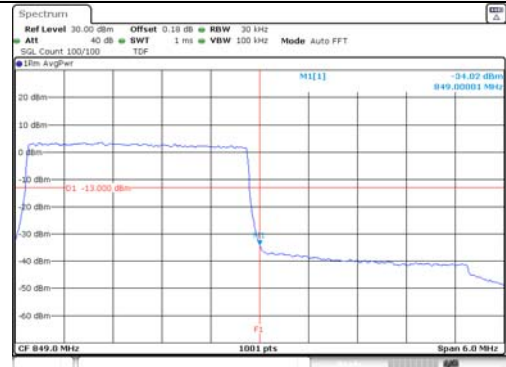

3M BW QPSK High ch. FRB