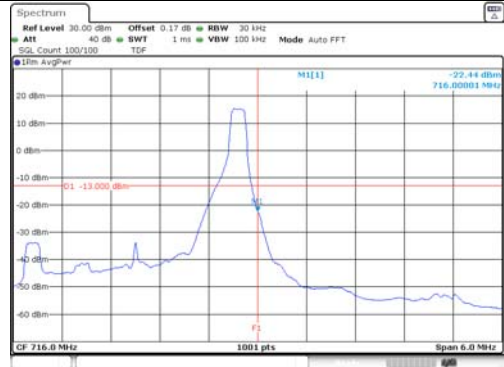

KCTL Inc.

65, Sinwon-ro, Yeongtong-gu,
Suwon-si, Gyeonggi-do, 16677, Korea
TEL: 82-31-285-0894 FAX: 82-505-299-8311
www.kctl.co.kr

Report No.:
KR21-SRF0140
Page (151) of (220)

3M BW QPSK Low ch. 1RB

3M BW QPSK High ch. 1RB