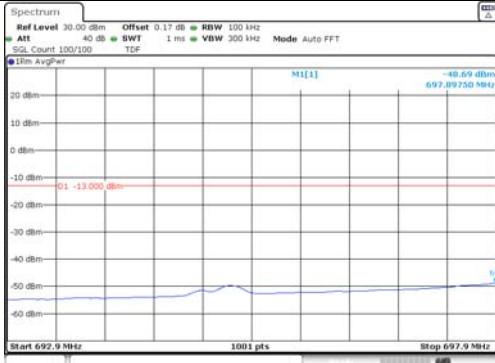

10M BW 16QAM Lower extended 1RB