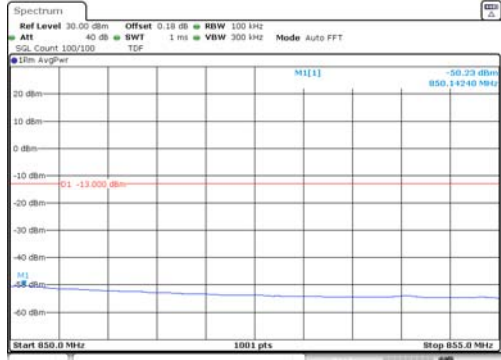

15M BW QPSK Upper extended 1RB