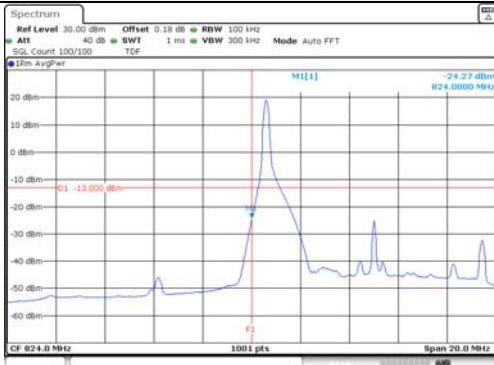

10M BW 16QAM Low ch. 1RB