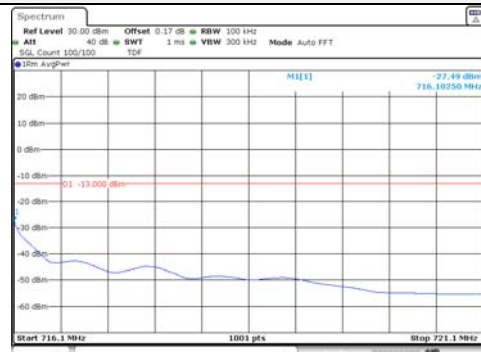

1.4M BW QPSK Upper extended 1RB

1.4M BW QPSK Lower extended FRB

1.4M BW QPSK Upper extended FRB

1.4M BW 16QAM Lower extended 1RB

1.4M BW 16QAM Upper extended 1RB

1.4M BW 16QAM Lower extended FRB

1.4M BW 16QAM Upper extended FRB