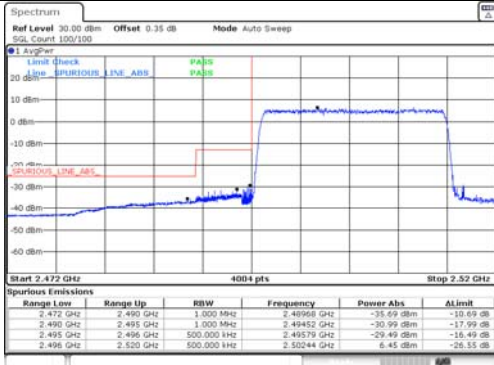

20M BW QPSK Low ch. FRB