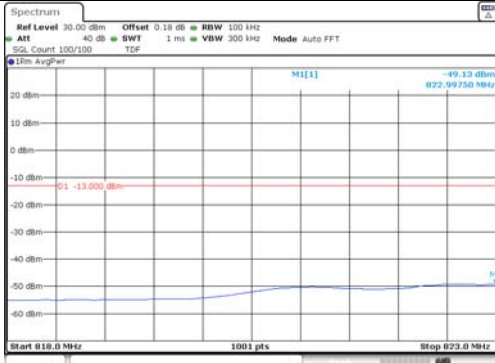

1.4M BW QPSK Upper extended 1RB

1.4M BW QPSK Lower extended FRB

1.4M BW QPSK Upper extended FRB

1.4M BW 16QAM Lower extended 1RB

1.4M BW 16QAM Upper extended 1RB

1.4M BW 16QAM Lower extended FRB

1.4M BW 16QAM Upper extended FRB