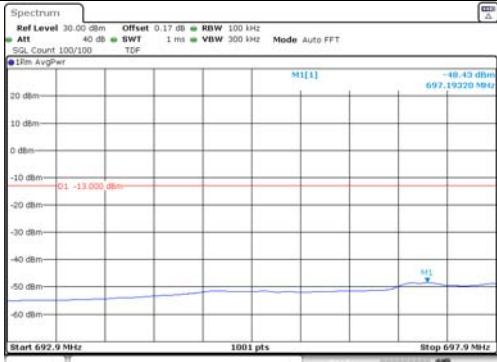

KCTL Inc.

65, Sinwon-ro, Yeongtong-gu,
Suwon-si, Gyeonggi-do, 16677, Korea
TEL: 82-31-285-0894 FAX: 82-505-299-8311
www.kctl.co.kr

Report No.:
KR21-SRF0140
Page (154) of (220)

5M BW QPSK Lower extended 1RB