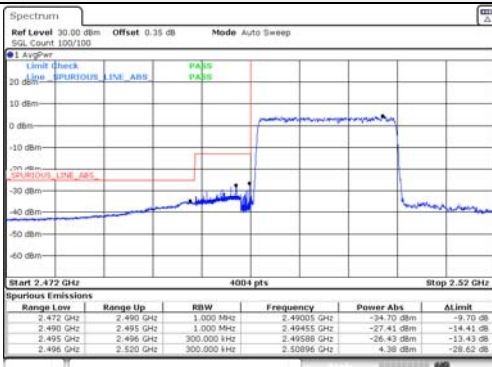

15M BW / QPSK / Low ch. / FRB

15M BW / QPSK / High ch. / FRB

15M BW 16QAM Low ch. 1RB

15M BW 16QAM High ch. 1RB

15M BW 16QAM Low ch. FRB

15M BW 16QAM High ch. FRB

KCTL Inc.

65, Sinwon-ro, Yeongtong-gu,
Suwon-si, Gyeonggi-do, 16677, Korea
TEL: 82-31-285-0894 FAX: 82-505-299-8311
www.kctl.co.kr