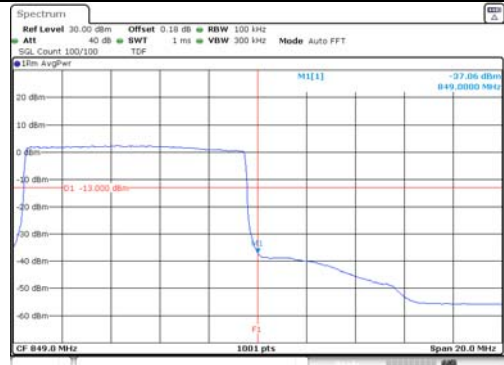

10M BW QPSK Low ch. FRB

10M BW QPSK High ch. FRB

10M BW 16QAM Low ch. 1RB

10M BW 16QAM High ch. 1RB

10M BW 16QAM Low ch. FRB

10M BW 16QAM High ch. FRB

KCTL Inc.

65, Sinwon-ro, Yeongtong-gu,
Suwon-si, Gyeonggi-do, 16677, Korea
TEL: 82-31-285-0894 FAX: 82-505-299-8311
www.kctl.co.kr