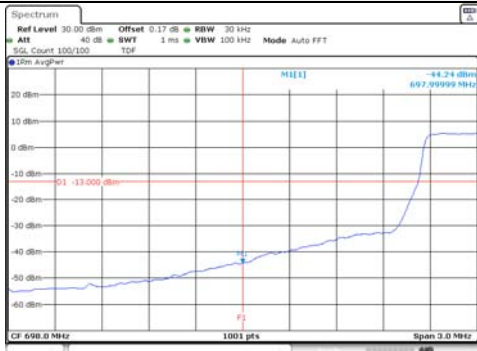

Test mode: LTE Band 12

1.4M BW QPSK Low ch. 1RB

1.4M BW QPSK High ch. 1RB

1.4M BW QPSK Low ch. FRB

1.4M BW QPSK High ch. FRB

1.4M BW 16QAM Low ch. 1RB

1.4M BW 16QAM High ch. 1RB

1.4M BW 16QAM Low ch. FRB