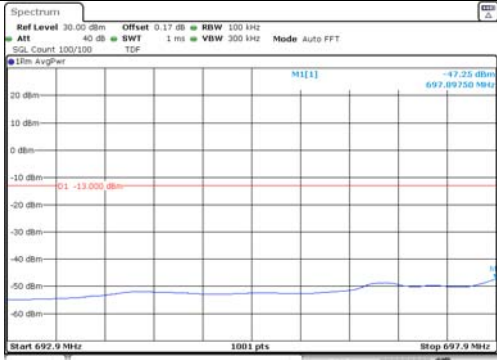

3M BW 16QAM Lower extended 1RB