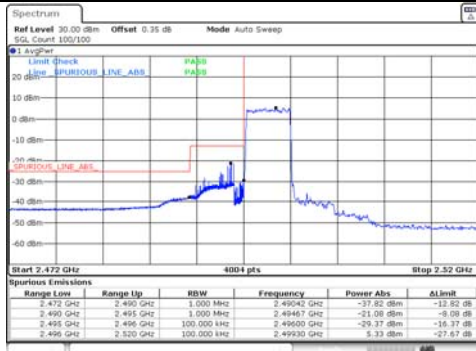

Test mode: LTE Band 41

5M BW QPSK Low ch. 1RB

5M BW QPSK High ch. 1RB

5M BW QPSK Low ch. FRB

5M BW QPSK High ch. FRB

5M BW 16QAM Low ch. 1RB

5M BW 16QAM High ch. 1RB

5M BW 16QAM Low ch. FRB