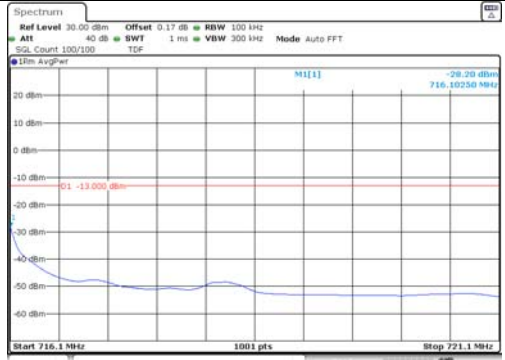

3M BW 16QAM Upper extended 1RB