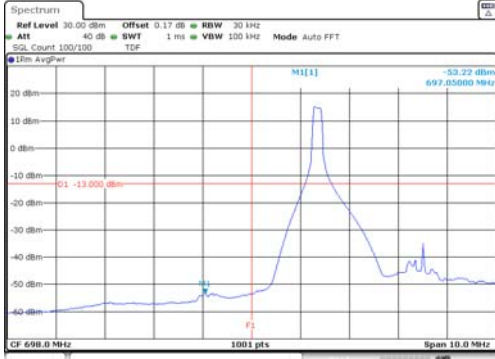

Test mode: LTE Band 12/17

5M BW QPSK Low ch. 1RB

5M BW QPSK High ch. 1RB

5M BW QPSK Low ch. FRB

5M BW QPSK High ch. FRB

5M BW 16QAM Low ch. 1RB

5M BW 16QAM High ch. 1RB

5M BW 16QAM Low ch. FRB