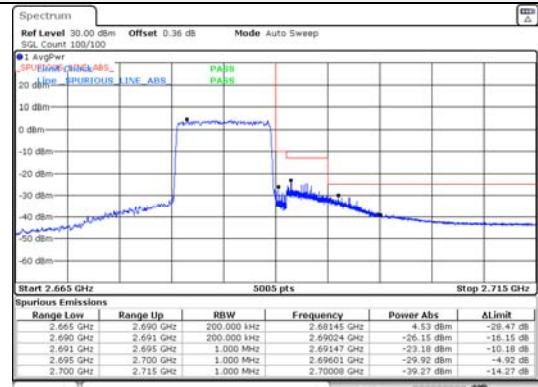

10M BW QPSK High ch. 1RB

10M BW QPSK Low ch. FRB

10M BW QPSK High ch. FRB

10M BW 16QAM Low ch. 1RB

10M BW 16QAM High ch. 1RB

10M BW 16QAM Low ch. FRB

10M BW 16QAM High ch. FRB

KCTL Inc.