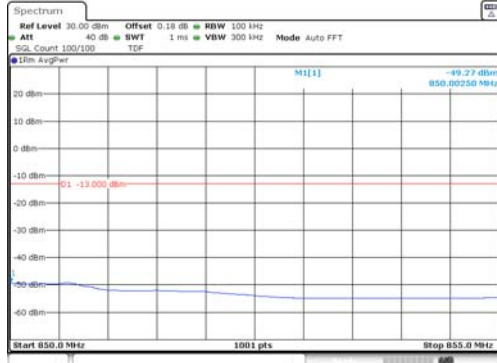

1.4M BW QPSK Upper extended 1RB