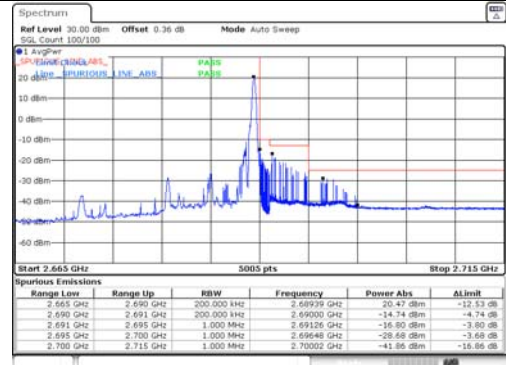

10M BW QPSK High ch. 1RB