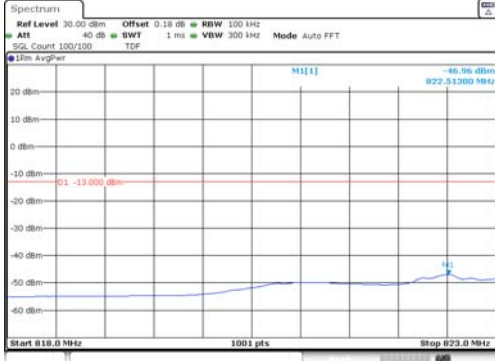

KCTL Inc.

65, Sinwon-ro, Yeongtong-gu,
Suwon-si, Gyeonggi-do, 16677, Korea
TEL: 82-31-285-0894 FAX: 82-505-299-8311
www.kctl.co.kr

Report No.:
KR21-SRF0140
Page (142) of (220)

1.4M BW QPSK Lower extended 1RB