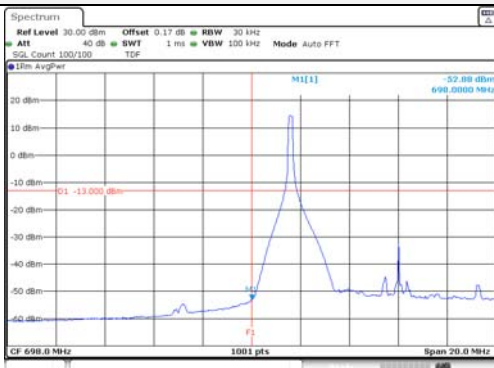

10M BW 16QAM Low ch. 1RB