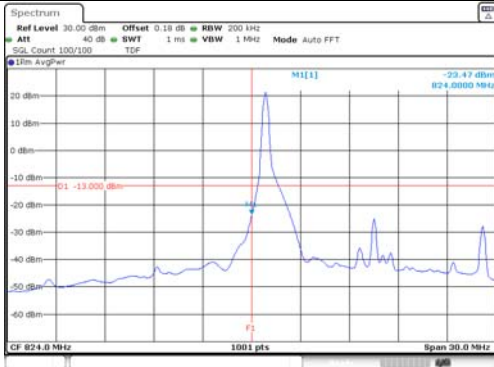

KCTL Inc.

65, Sinwon-ro, Yeongtong-gu,
Suwon-si, Gyeonggi-do, 16677, Korea
TEL: 82-31-285-0894 FAX: 82-505-299-8311
www.kctl.co.kr

Report No.:
KR21-SRF0140
Page (165) of (220)

15M BW QPSK Low ch. 1RB