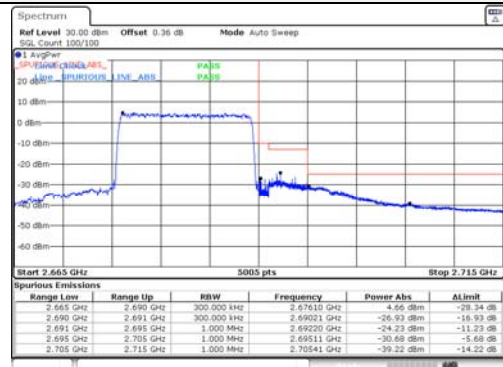

15M BW / QPSK / Low ch. / FRB

15M BW / QPSK / High ch. / FRB

15M BW 16QAM Low ch. 1RB

15M BW 16QAM High ch. 1RB

15M BW 16QAM Low ch. FRB

15M BW 16QAM High ch. FRB

KCTL Inc.

65, Sinwon-ro, Yeongtong-gu,
Suwon-si, Gyeonggi-do, 16677, Korea
TEL: 82-31-285-0894 FAX: 82-505-299-8311
www.kctl.co.kr