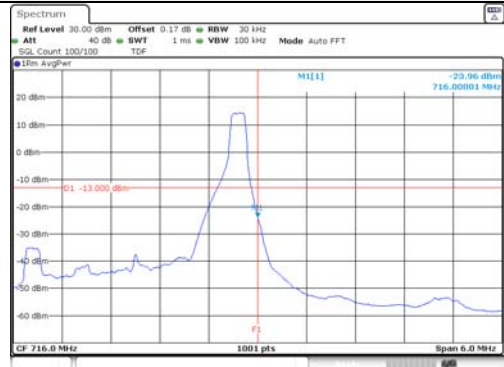

3M BW QPSK Low ch. FRB

3M BW QPSK High ch. FRB

3M BW 16QAM Low ch. 1RB

3M BW 16QAM High ch. 1RB

3M BW 16QAM Low ch. FRB

3M BW 16QAM High ch. FRB

KCTL Inc.

65, Sinwon-ro, Yeongtong-gu,
Suwon-si, Gyeonggi-do, 16677, Korea
TEL: 82-31-285-0894 FAX: 82-505-299-8311
www.kctl.co.kr