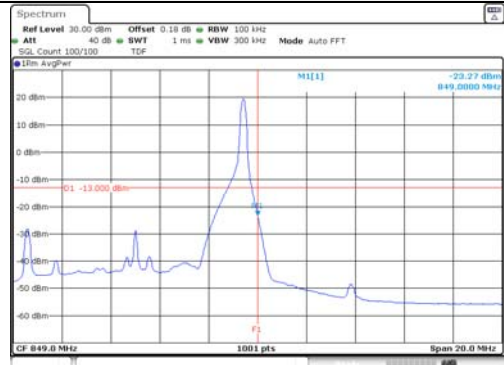

10M BW QPSK Low ch. FRB

10M BW QPSK High ch. FRB

10M BW 16QAM Low ch. 1RB

10M BW 16QAM High ch. 1RB

10M BW 16QAM Low ch. FRB

10M BW 16QAM High ch. FRB

KCTL Inc.

65, Sinwon-ro, Yeongtong-gu,
Suwon-si, Gyeonggi-do, 16677, Korea
TEL: 82-31-285-0894 FAX: 82-505-299-8311
www.kctl.co.kr