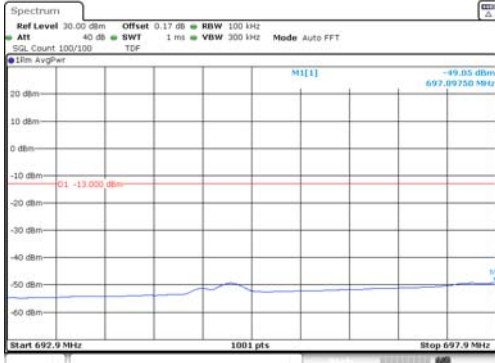

KCTL Inc.

65, Sinwon-ro, Yeongtong-gu,
Suwon-si, Gyeonggi-do, 16677, Korea
TEL: 82-31-285-0894 FAX: 82-505-299-8311
www.kctl.co.kr

Report No.:
KR21-SRF0140
Page (156) of (220)

10M BW QPSK Lower extended 1RB