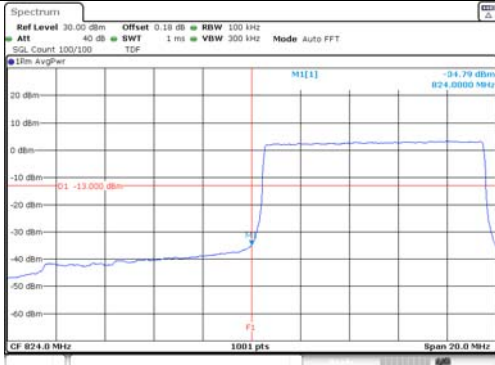

10M BW QPSK Low ch. FRB