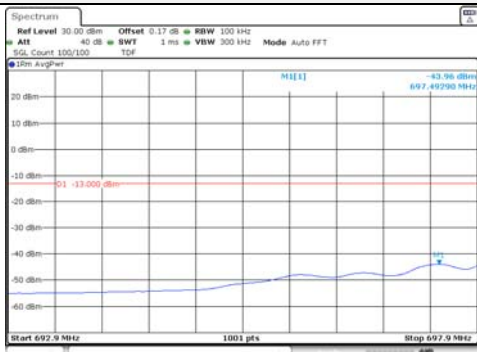

1.4M BW QPSK Upper extended 1RB

1.4M BW QPSK Lower extended FRB

1.4M BW QPSK Upper extended FRB

1.4M BW 16QAM Lower extended 1RB

1.4M BW 16QAM Upper extended 1RB

1.4M BW 16QAM Lower extended FRB

1.4M BW 16QAM Upper extended FRB