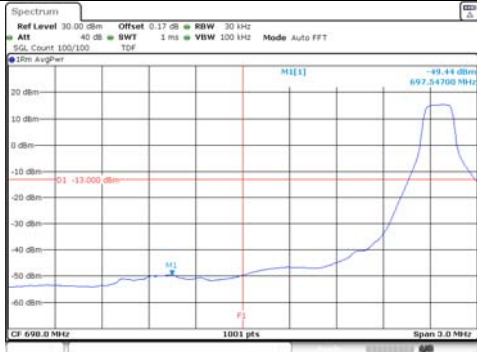

Test mode: LTE Band 12

1.4M BW QPSK Low ch. 1RB

1.4M BW QPSK High ch. 1RB

1.4M BW QPSK Low ch. FRB

1.4M BW QPSK High ch. FRB

1.4M BW 16QAM Low ch. 1RB

1.4M BW 16QAM High ch. 1RB

1.4M BW 16QAM Low ch. FRB