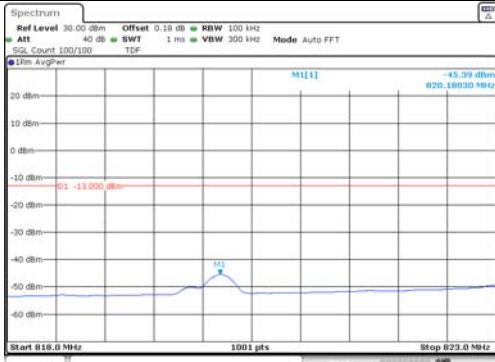

KCTL Inc.

65, Sinwon-ro, Yeongtong-gu,
Suwon-si, Gyeonggi-do, 16677, Korea
TEL: 82-31-285-0894 FAX: 82-505-299-8311
www.kctl.co.kr

Report No.:
KR21-SRF0140
Page (164) of (220)

10M BW QPSK Lower extended 1RB