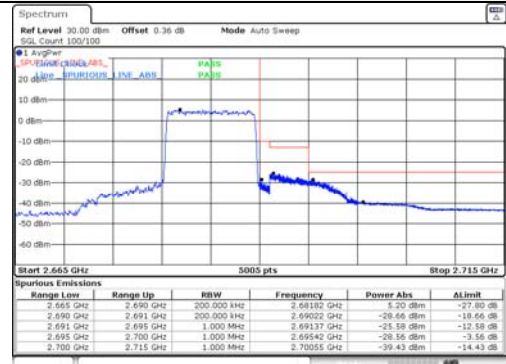

10M BW QPSK High ch. FRB