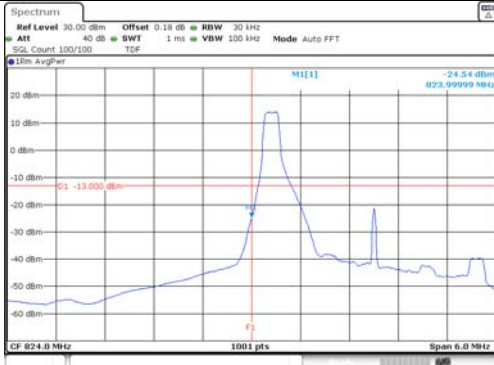

3M BW 16QAM Low ch. 1RB