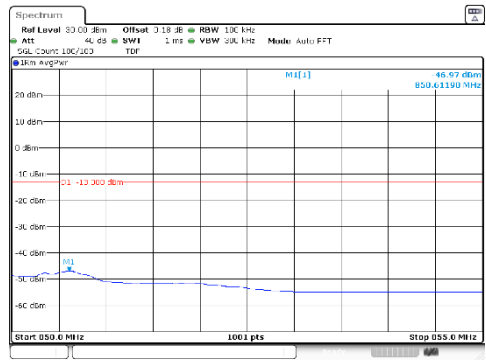

1.4M BW QPSK Upper extended 1RB