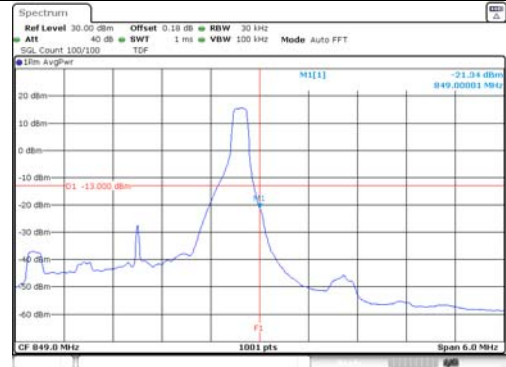

KCTL Inc.

65, Sinwon-ro, Yeongtong-gu,
Suwon-si, Gyeonggi-do, 16677, Korea
TEL: 82-31-285-0894 FAX: 82-505-299-8311
www.kctl.co.kr

Report No.:
KR21-SRF0140
Page (143) of (220)

3M BW QPSK Low ch. 1RB

3M BW QPSK High ch. 1RB