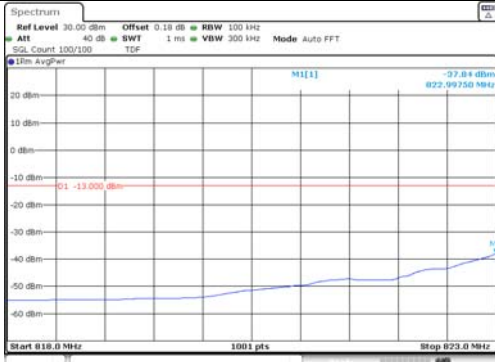

1.4M BW QPSK Lower extended FRB