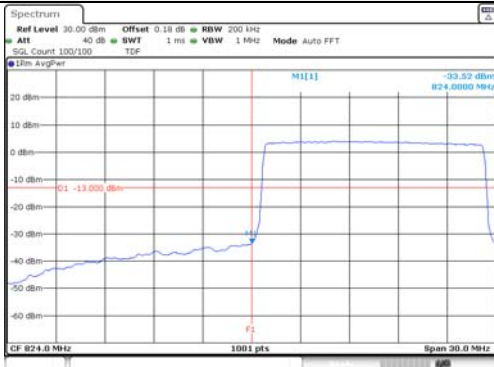

15M BW QPSK Low ch. FRB