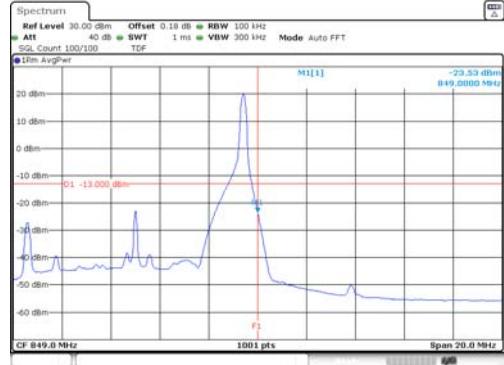

KCTL Inc.

65, Sinwon-ro, Yeongtong-gu,
Suwon-si, Gyeonggi-do, 16677, Korea
TEL: 82-31-285-0894 FAX: 82-505-299-8311
www.kctl.co.kr

Report No.:
KR21-SRF0140
Page (163) of (220)

10M BW QPSK Low ch. 1RB

10M BW QPSK High ch. 1RB