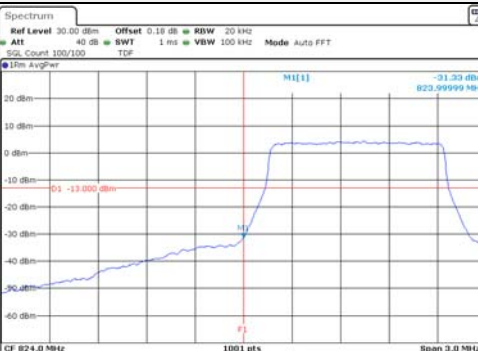

Test mode: LTE Band 26

1.4M BW QPSK Low ch. 1RB

1.4M BW QPSK High ch. 1RB

1.4M BW QPSK Low ch. FRB

1.4M BW QPSK High ch. FRB

1.4M BW 16QAM Low ch. 1RB

1.4M BW 16QAM High ch. 1RB

1.4M BW 16QAM Low ch. FRB