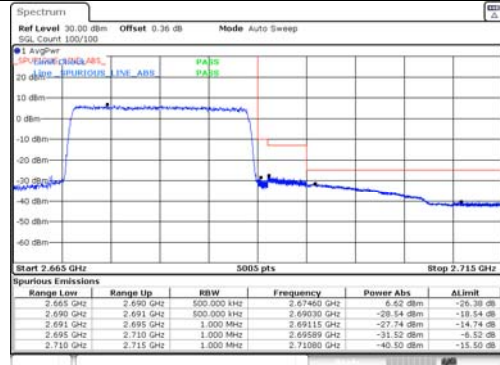

20M BW QPSK High ch. FRB