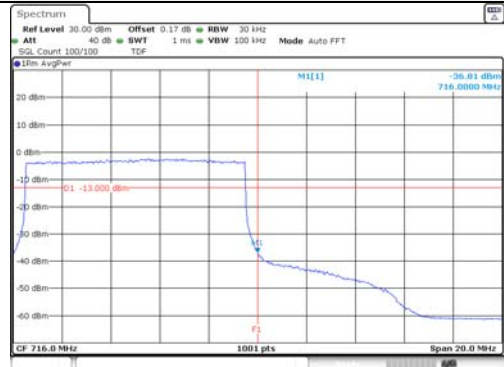

10M BW QPSK High ch. FRB