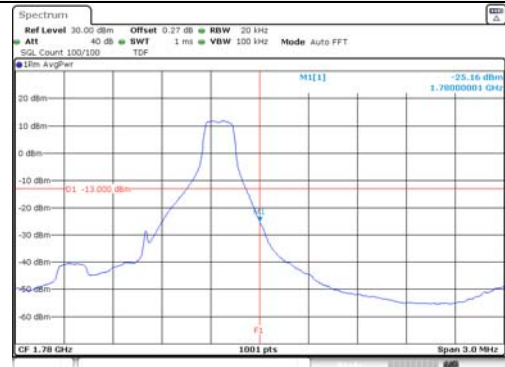

1.4M BW QPSK Low ch. 1RB

1.4M BW QPSK High ch. 1RB

1.4M BW QPSK Low ch. FRB

1.4M BW QPSK High ch. FRB

1.4M BW 16QAM Low ch. 1RB

1.4M BW 16QAM High ch. 1RB

1.4M BW 16QAM Low ch. FRB

1.4M BW 16QAM High ch. FRB