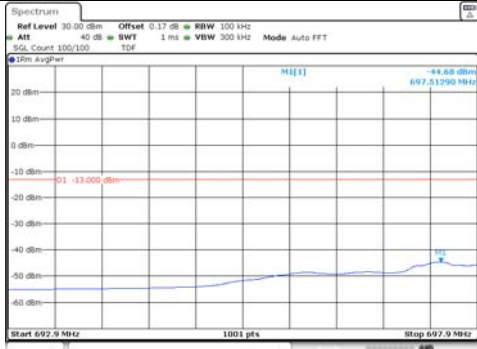

KCTL Inc.

65, Sinwon-ro, Yeongtong-gu,
Suwon-si, Gyeonggi-do, 16677, Korea
TEL: 82-31-285-0894 FAX: 82-505-299-8311
www.kctl.co.kr

Report No.:
KR21-SRF0140
Page (150) of (220)

1.4M BW QPSK Lower extended 1RB