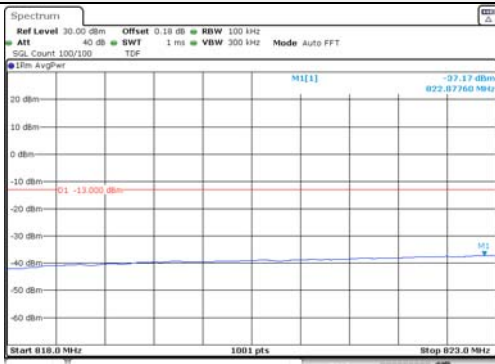

10M BW 16QAM Lower extended FRB