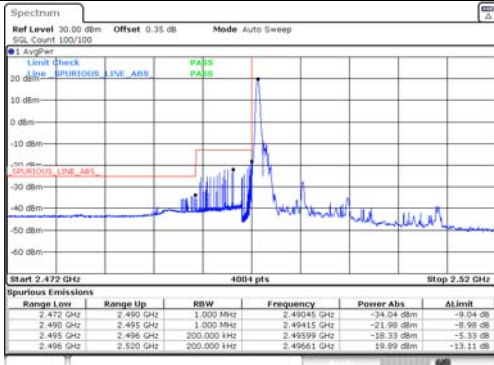

KCTL Inc.

65, Sinwon-ro, Yeongtong-gu,
Suwon-si, Gyeonggi-do, 16677, Korea
TEL: 82-31-285-0894 FAX: 82-505-299-8311
www.kctl.co.kr

Report No.:
KR21-SRF0140
Page (168) of (220)

10M BW QPSK Low ch. 1RB