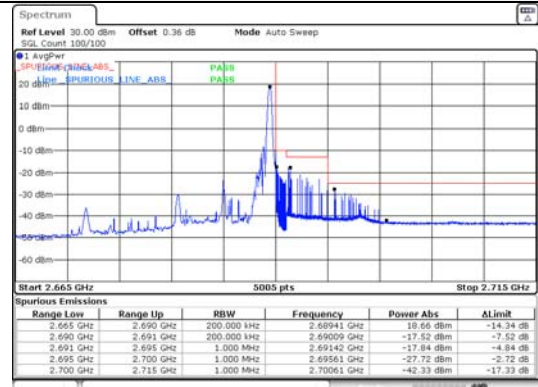

10M BW QPSK High ch. 1RB

10M BW QPSK Low ch. FRB

10M BW QPSK High ch. FRB

10M BW 16QAM Low ch. 1RB

10M BW 16QAM High ch. 1RB

10M BW 16QAM Low ch. FRB

10M BW 16QAM High ch. FRB

KCTL Inc.