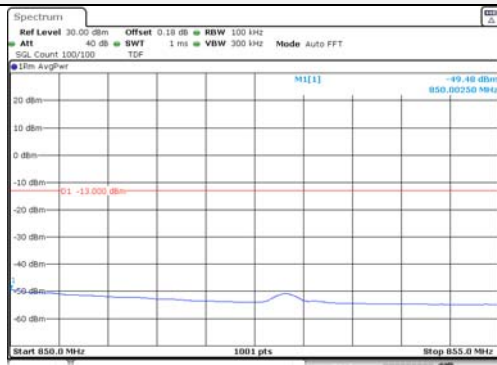

10M BW 16QAM Upper extended 1RB