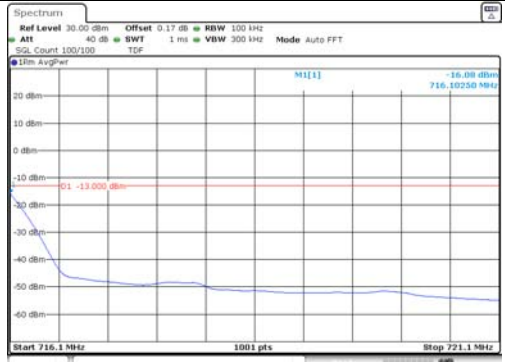

5M BW QPSK Upper extended 1RB