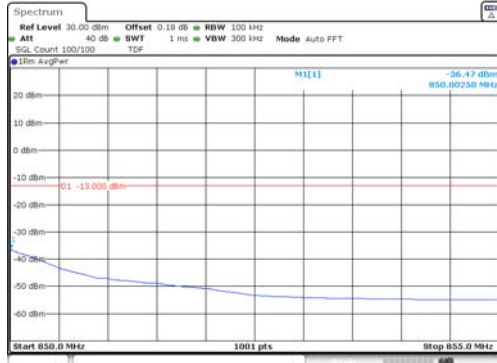

1.4M BW QPSK Upper extended 1RB

1.4M BW QPSK Lower extended FRB

1.4M BW QPSK Upper extended FRB

1.4M BW 16QAM Lower extended 1RB

1.4M BW 16QAM Upper extended 1RB

1.4M BW 16QAM Lower extended FRB

1.4M BW 16QAM Upper extended FRB