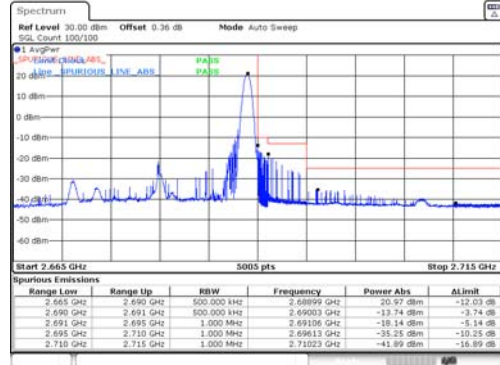

20M BW QPSK High ch. 1RB