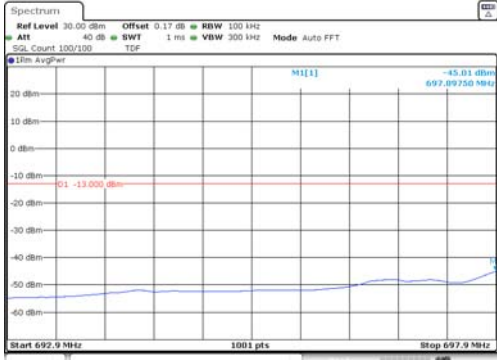

KCTL Inc.

65, Sinwon-ro, Yeongtong-gu,
Suwon-si, Gyeonggi-do, 16677, Korea
TEL: 82-31-285-0894 FAX: 82-505-299-8311
www.kctl.co.kr

Report No.:
KR21-SRF0140
Page (152) of (220)

3M BW QPSK Lower extended 1RB