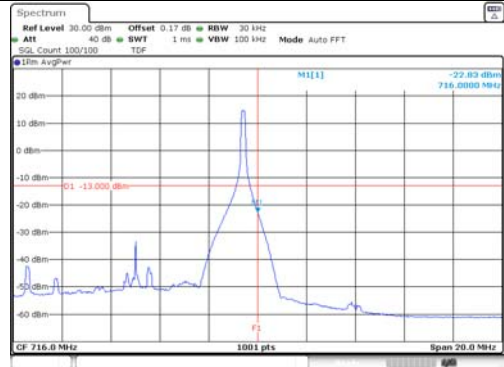

KCTL Inc.

65, Sinwon-ro, Yeongtong-gu,
Suwon-si, Gyeonggi-do, 16677, Korea
TEL: 82-31-285-0894 FAX: 82-505-299-8311
www.kctl.co.kr

Report No.:
KR21-SRF0140
Page (155) of (220)

10M BW QPSK Low ch. 1RB

10M BW QPSK High ch. 1RB