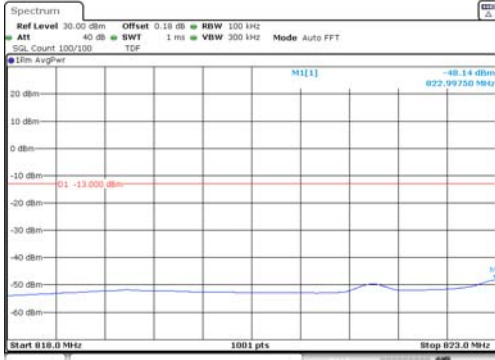

KCTL Inc.

65, Sinwon-ro, Yeongtong-gu,
Suwon-si, Gyeonggi-do, 16677, Korea
TEL: 82-31-285-0894 FAX: 82-505-299-8311
www.kctl.co.kr

Report No.:
KR21-SRF0140
Page (160) of (220)

3M BW QPSK Lower extended 1RB