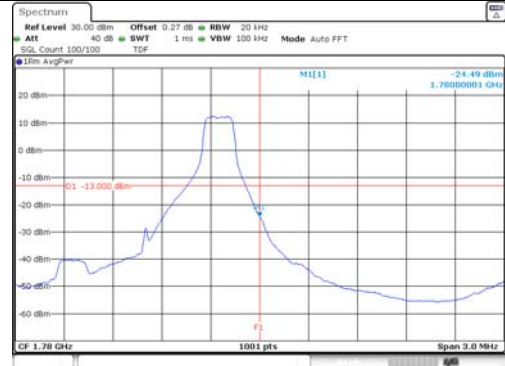

1.4M BW QPSK High ch. 1RB