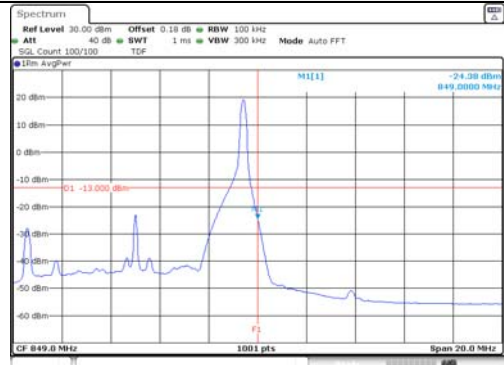

10M BW QPSK Low ch. FRB

10M BW QPSK High ch. FRB

10M BW 16QAM Low ch. 1RB

10M BW 16QAM High ch. 1RB

10M BW 16QAM Low ch. FRB

10M BW 16QAM High ch. FRB

KCTL Inc.

65, Sinwon-ro, Yeongtong-gu,
Suwon-si, Gyeonggi-do, 16677, Korea
TEL: 82-31-285-0894 FAX: 82-505-299-8311
www.kctl.co.kr