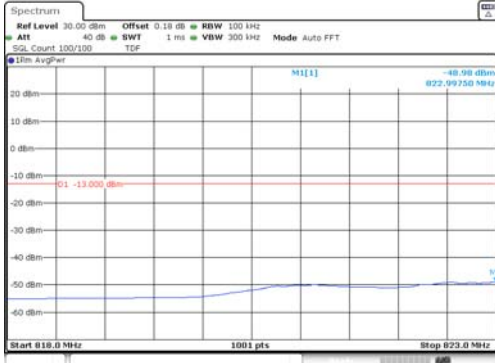

KCTL Inc.

65, Sinwon-ro, Yeongtong-gu,
Suwon-si, Gyeonggi-do, 16677, Korea
TEL: 82-31-285-0894 FAX: 82-505-299-8311
www.kctl.co.kr

Report No.:
KR21-SRF0140
Page (158) of (220)

1.4M BW QPSK Lower extended 1RB