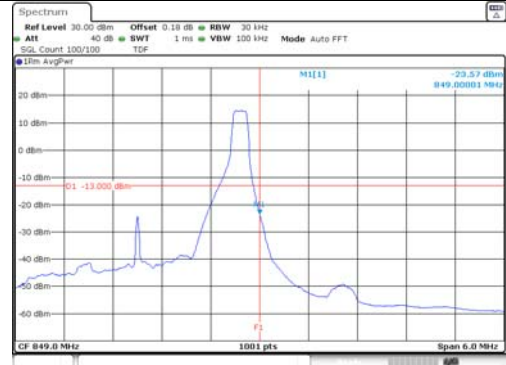

3M BW QPSK Low ch. FRB

3M BW QPSK High ch. FRB

3M BW 16QAM Low ch. 1RB

3M BW 16QAM High ch. 1RB

3M BW 16QAM Low ch. FRB

3M BW 16QAM High ch. FRB

KCTL Inc.

65, Sinwon-ro, Yeongtong-gu,
Suwon-si, Gyeonggi-do, 16677, Korea
TEL: 82-31-285-0894 FAX: 82-505-299-8311
www.kctl.co.kr