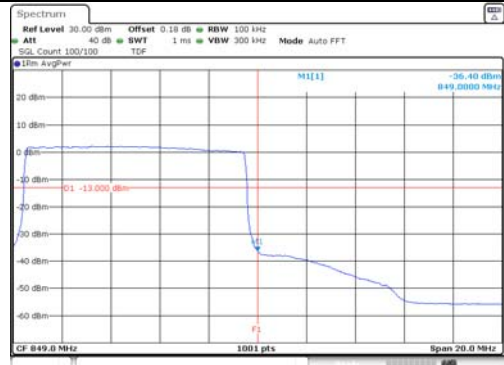

10M BW QPSK Low ch. FRB

10M BW QPSK High ch. FRB

10M BW 16QAM Low ch. 1RB

10M BW 16QAM High ch. 1RB

10M BW 16QAM Low ch. FRB

10M BW 16QAM High ch. FRB

KCTL Inc.

65, Sinwon-ro, Yeongtong-gu,
Suwon-si, Gyeonggi-do, 16677, Korea
TEL: 82-31-285-0894 FAX: 82-505-299-8311
www.kctl.co.kr