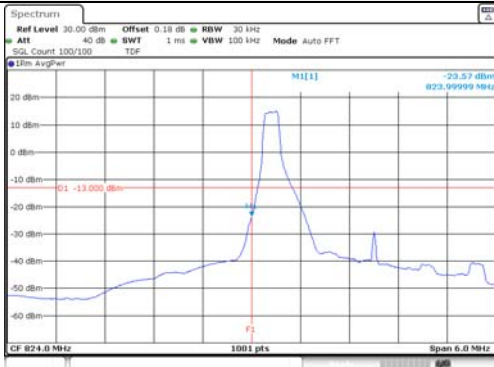

3M BW 16QAM Low ch. 1RB