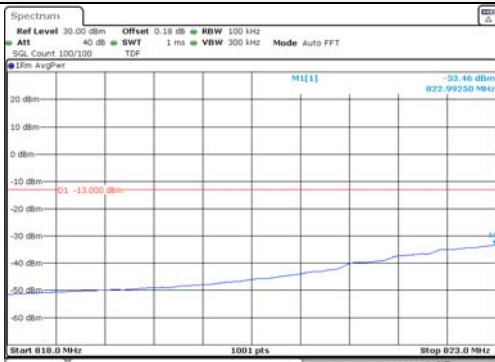

3M BW 16QAM Lower extended FRB