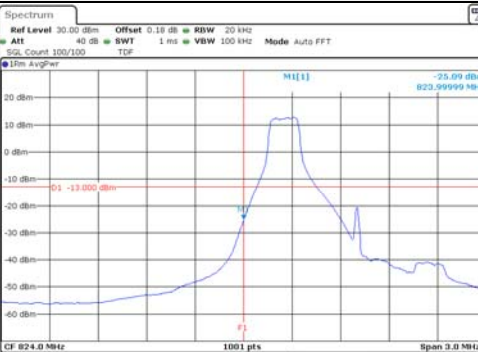

Test mode: LTE Band 26

1.4M BW QPSK Low ch. 1RB

1.4M BW QPSK High ch. 1RB

1.4M BW QPSK Low ch. FRB

1.4M BW QPSK High ch. FRB

1.4M BW 16QAM Low ch. 1RB

1.4M BW 16QAM High ch. 1RB

1.4M BW 16QAM Low ch. FRB