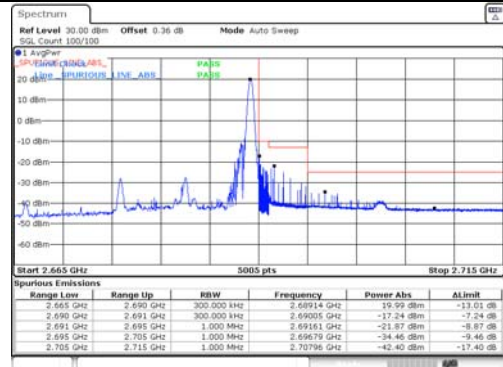

15M BW / QPSK / Low ch. / FRB

15M BW / QPSK / High ch. / FRB

15M BW 16QAM Low ch. 1RB

15M BW 16QAM High ch. 1RB

15M BW 16QAM Low ch. FRB

15M BW 16QAM High ch. FRB

KCTL Inc.

65, Sinwon-ro, Yeongtong-gu,
Suwon-si, Gyeonggi-do, 16677, Korea
TEL: 82-31-285-0894 FAX: 82-505-299-8311
www.kctl.co.kr