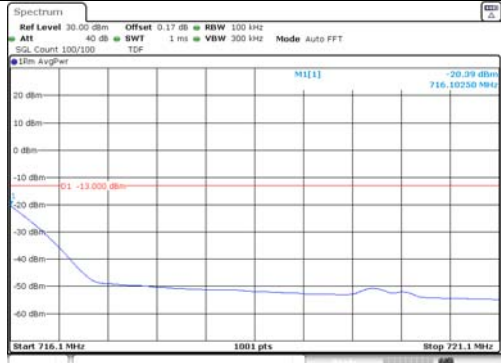

10M BW 16QAM Upper extended 1RB