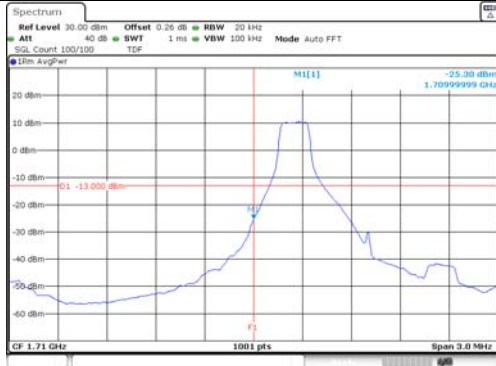

KCTL Inc.

65, Sinwon-ro, Yeongtong-gu,
Suwon-si, Gyeonggi-do, 16677, Korea
TEL: 82-31-285-0894 FAX: 82-505-299-8311
www.kctl.co.kr

Report No.:
KR21-SRF0140
Page (171) of (220)

Test mode: LTE Band 66/4

1.4M BW QPSK Low ch. 1RB