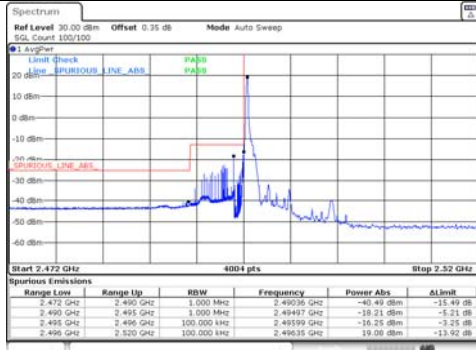

Test mode: LTE Band 41

5M BW QPSK Low ch. 1RB

5M BW QPSK High ch. 1RB

5M BW QPSK Low ch. FRB

5M BW QPSK High ch. FRB

5M BW 16QAM Low ch. 1RB

5M BW 16QAM High ch. 1RB

5M BW 16QAM Low ch. FRB