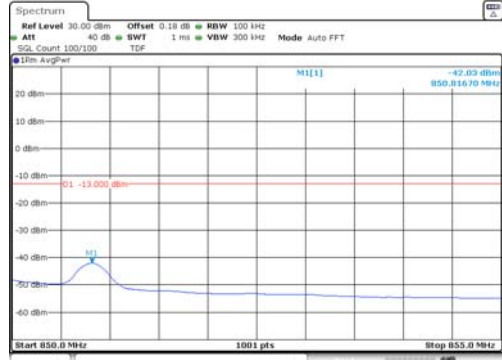

5M BW QPSK Upper extended 1RB