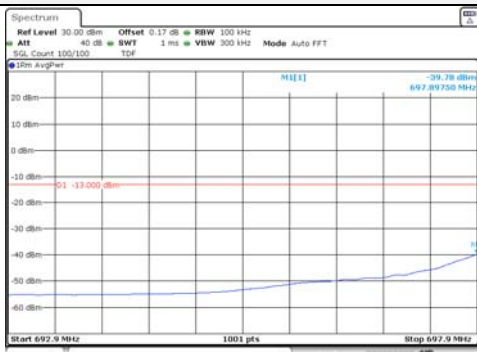

1.4M BW QPSK Upper extended 1RB

1.4M BW QPSK Lower extended FRB

1.4M BW QPSK Upper extended FRB

1.4M BW 16QAM Lower extended 1RB

1.4M BW 16QAM Upper extended 1RB

1.4M BW 16QAM Lower extended FRB

1.4M BW 16QAM Upper extended FRB