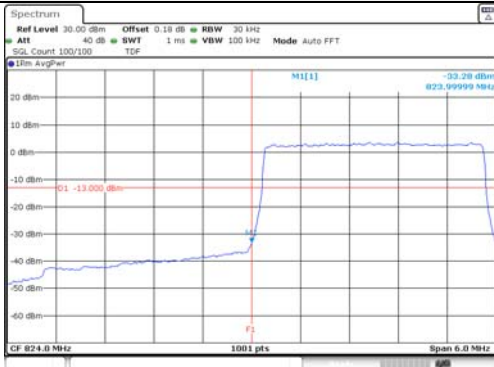

3M BW QPSK Low ch. FRB