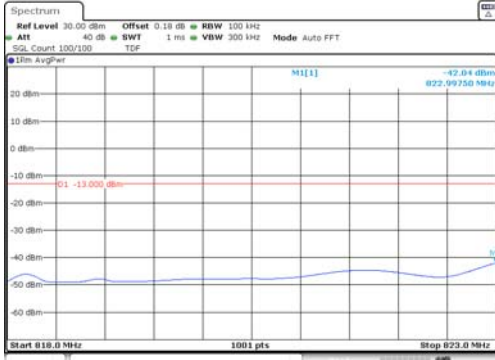

KCTL Inc.

65, Sinwon-ro, Yeongtong-gu,
Suwon-si, Gyeonggi-do, 16677, Korea
TEL: 82-31-285-0894 FAX: 82-505-299-8311
www.kctl.co.kr

Report No.:
KR21-SRF0140
Page (166) of (220)

15M BW QPSK Lower extended 1RB