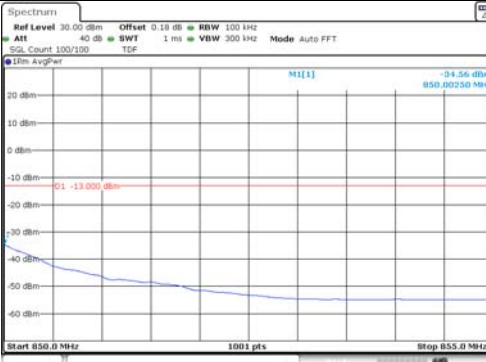

1.4M BW QPSK Upper extended FRB