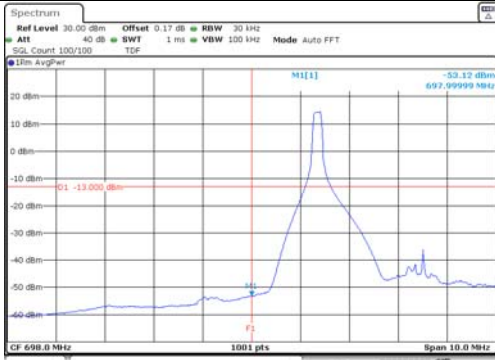

Test mode: LTE Band 12/17

5M BW QPSK Low ch. 1RB

5M BW QPSK High ch. 1RB

5M BW QPSK Low ch. FRB

5M BW QPSK High ch. FRB

5M BW 16QAM Low ch. 1RB

5M BW 16QAM High ch. 1RB

5M BW 16QAM Low ch. FRB