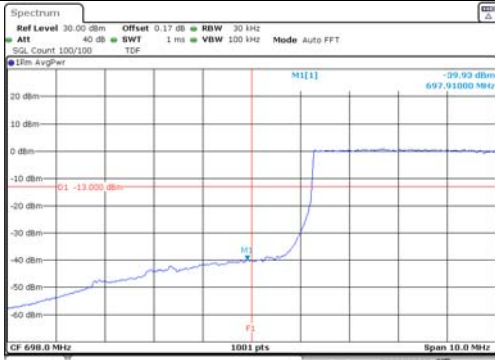

Test mode: LTE Band 12/17

5M BW QPSK Low ch. 1RB

5M BW QPSK High ch. 1RB

5M BW QPSK Low ch. FRB

5M BW QPSK High ch. FRB

5M BW 16QAM Low ch. 1RB

5M BW 16QAM High ch. 1RB

5M BW 16QAM Low ch. FRB