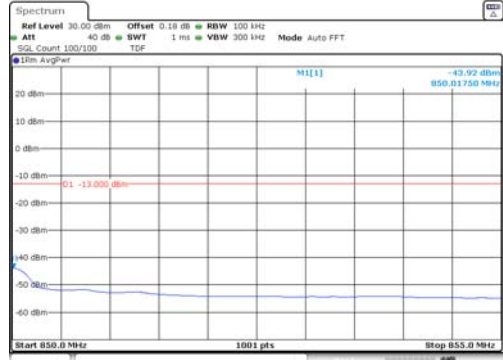

3M BW QPSK Upper extended 1RB