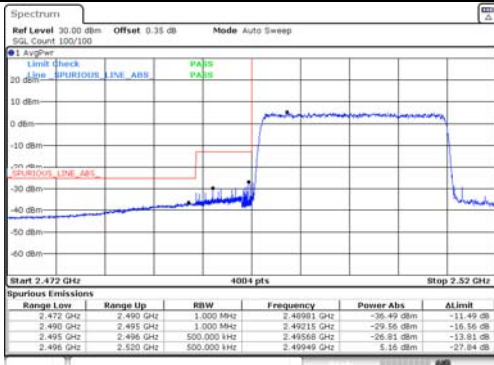

20M BW 16QAM High ch. FRB

KCTL Inc.

65, Sinwon-ro, Yeongtong-gu,
Suwon-si, Gyeonggi-do, 16677, Korea
TEL: 82-31-285-0894 FAX: 82-505-299-8311
www.kctl.co.kr

Report No.:
KR21-SRF0140
Page (171) of (220)

Test mode: LTE Band 66/4