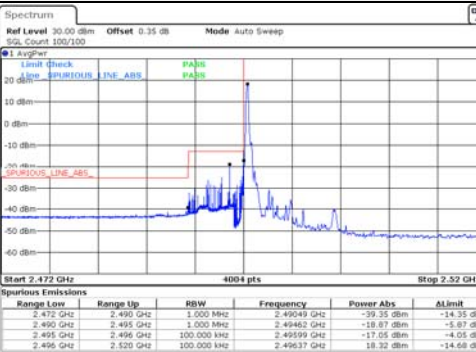

Test mode: LTE Band 41

5M BW QPSK Low ch. 1RB

5M BW QPSK High ch. 1RB

5M BW QPSK Low ch. FRB

5M BW QPSK High ch. FRB

5M BW 16QAM Low ch. 1RB

5M BW 16QAM High ch. 1RB

5M BW 16QAM Low ch. FRB