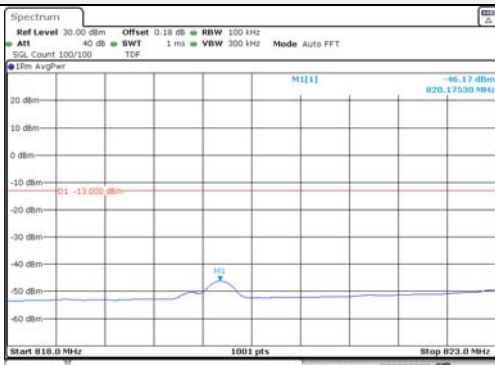

10M BW 16QAM Lower extended 1RB