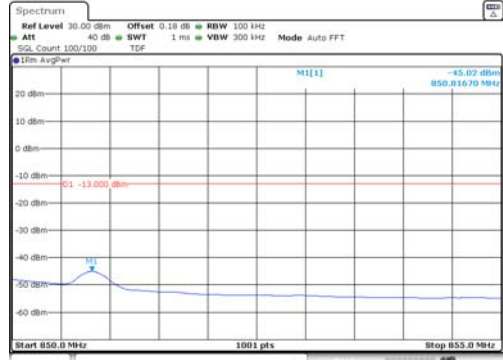

5M BW QPSK Upper extended 1RB