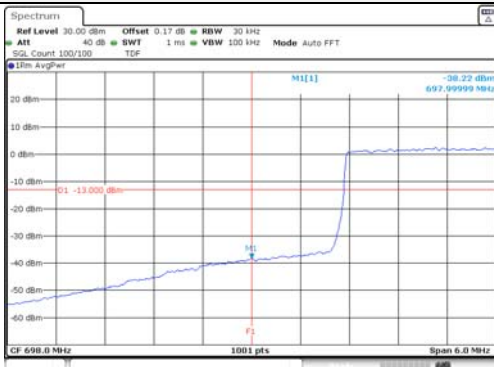

3M BW QPSK Low ch. FRB

3M BW QPSK High ch. FRB

3M BW 16QAM Low ch. 1RB

3M BW 16QAM High ch. 1RB

3M BW 16QAM Low ch. FRB

3M BW 16QAM High ch. FRB

KCTL Inc.

65, Sinwon-ro, Yeongtong-gu,
Suwon-si, Gyeonggi-do, 16677, Korea
TEL: 82-31-285-0894 FAX: 82-505-299-8311
www.kctl.co.kr