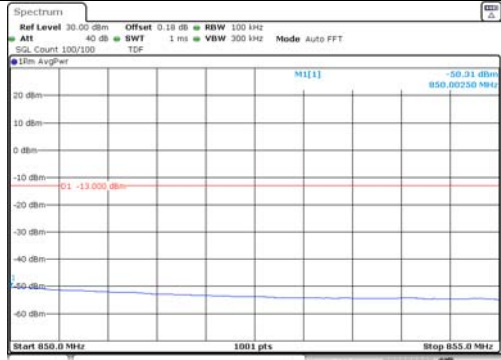

15M BW QPSK Upper extended 1RB

15M BW QPSK Lower extended FRB

15M BW QPSK Upper extended FRB

15M BW 16QAM Lower extended 1RB

15M BW 16QAM Upper extended 1RB

15M BW 16QAM Lower extended FRB

15M BW 16QAM Upper extended FRB