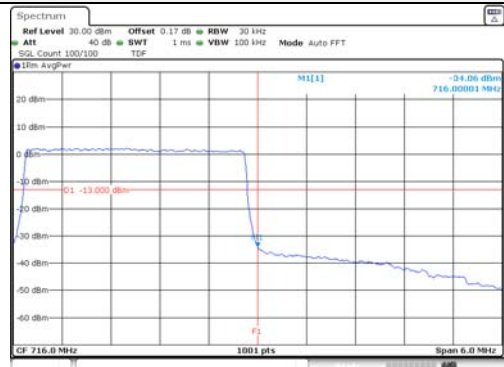

3M BW QPSK Low ch. FRB

3M BW QPSK High ch. FRB

3M BW 16QAM Low ch. 1RB

3M BW 16QAM High ch. 1RB

3M BW 16QAM Low ch. FRB

3M BW 16QAM High ch. FRB

KCTL Inc.

65, Sinwon-ro, Yeongtong-gu,
Suwon-si, Gyeonggi-do, 16677, Korea
TEL: 82-31-285-0894 FAX: 82-505-299-8311
www.kctl.co.kr