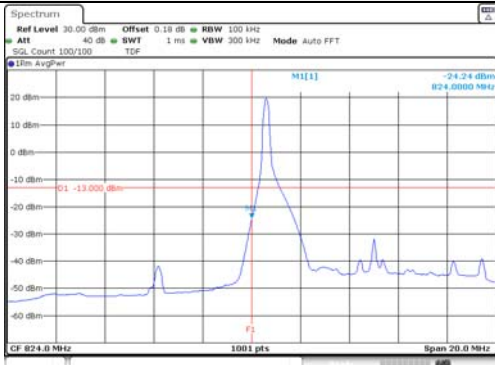

10M BW 16QAM Low ch. 1RB