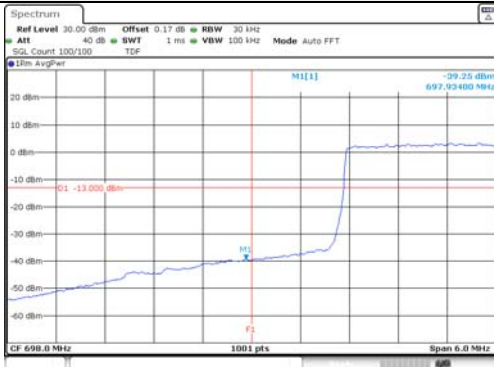

3M BW QPSK Low ch. FRB