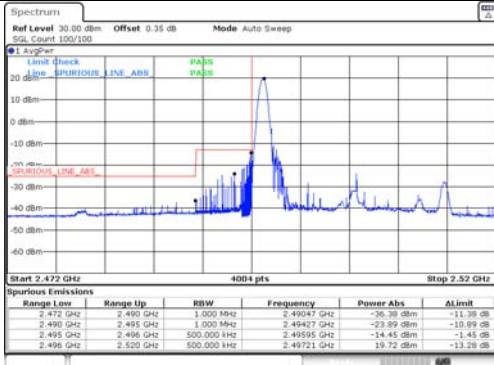

20M BW 16QAM Low ch. 1RB