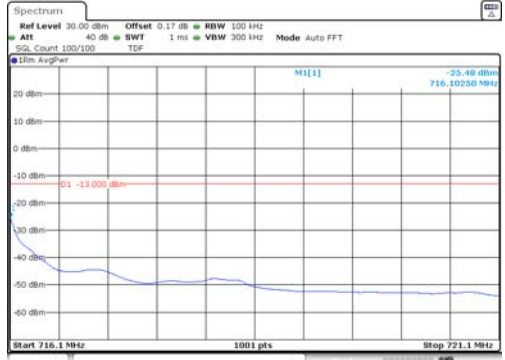

3M BW QPSK Upper extended 1RB