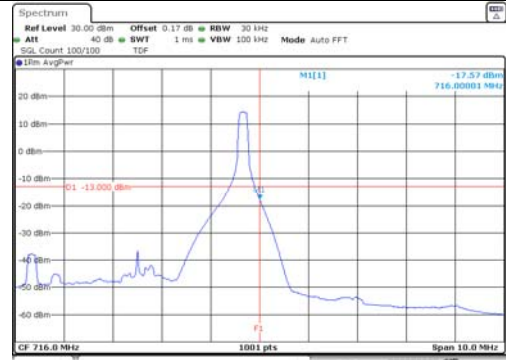

Test mode: LTE Band 12/17

5M BW QPSK Low ch. 1RB

5M BW QPSK High ch. 1RB

5M BW QPSK Low ch. FRB

5M BW QPSK High ch. FRB

5M BW 16QAM Low ch. 1RB

5M BW 16QAM High ch. 1RB

5M BW 16QAM Low ch. FRB