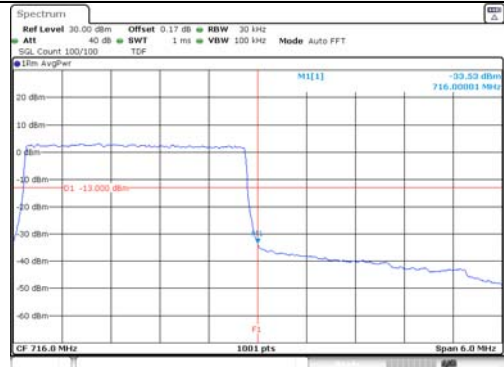

3M BW QPSK High ch. FRB