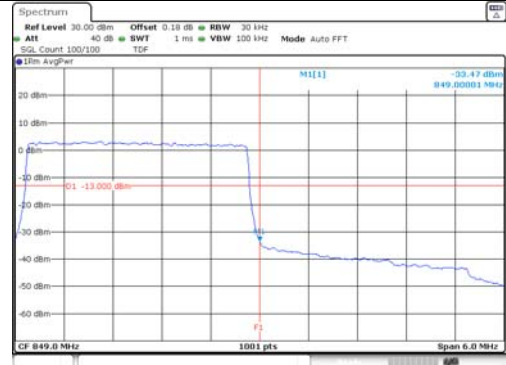

3M BW QPSK High ch. FRB