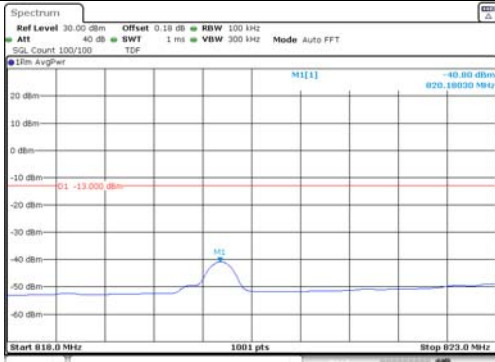

KCTL Inc.

65, Sinwon-ro, Yeongtong-gu,
Suwon-si, Gyeonggi-do, 16677, Korea
TEL: 82-31-285-0894 FAX: 82-505-299-8311
www.kctl.co.kr

Report No.:
KR21-SRF0140
Page (148) of (220)

10M BW QPSK Lower extended 1RB