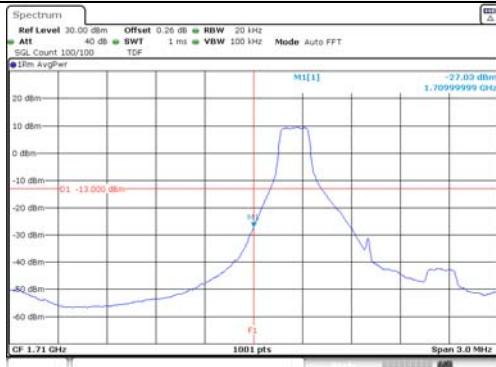

1.4M BW QPSK Low ch. 1RB

1.4M BW QPSK High ch. 1RB

1.4M BW QPSK Low ch. FRB

1.4M BW QPSK High ch. FRB

1.4M BW 16QAM Low ch. 1RB

1.4M BW 16QAM High ch. 1RB

1.4M BW 16QAM Low ch. FRB

1.4M BW 16QAM High ch. FRB