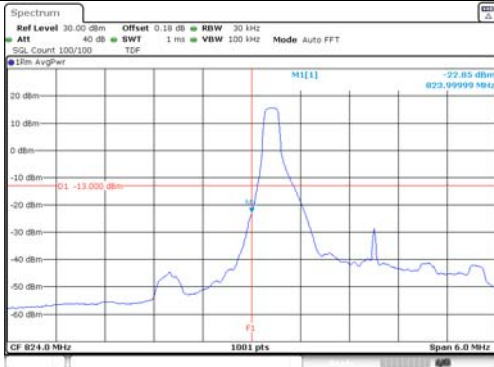

KCTL Inc.

65, Sinwon-ro, Yeongtong-gu,
Suwon-si, Gyeonggi-do, 16677, Korea
TEL: 82-31-285-0894 FAX: 82-505-299-8311
www.kctl.co.kr

Report No.:
KR21-SRF0140
Page (143) of (220)

3M BW QPSK Low ch. 1RB