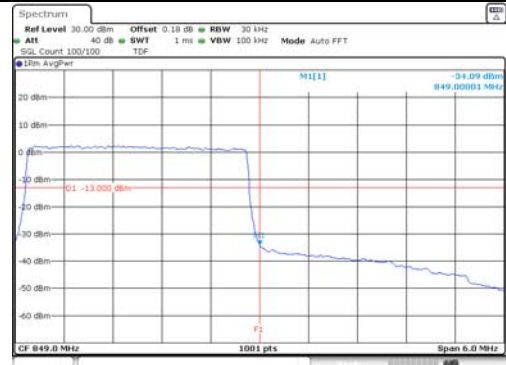

3M BW QPSK Low ch. FRB

3M BW QPSK High ch. FRB

3M BW 16QAM Low ch. 1RB

3M BW 16QAM High ch. 1RB

3M BW 16QAM Low ch. FRB

3M BW 16QAM High ch. FRB

KCTL Inc.

65, Sinwon-ro, Yeongtong-gu,
Suwon-si, Gyeonggi-do, 16677, Korea
TEL: 82-31-285-0894 FAX: 82-505-299-8311
www.kctl.co.kr