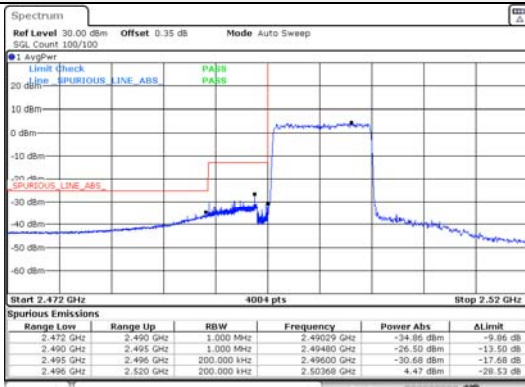

10M BW QPSK High ch. 1RB

10M BW QPSK Low ch. FRB

10M BW QPSK High ch. FRB

10M BW 16QAM Low ch. 1RB

10M BW 16QAM High ch. 1RB

10M BW 16QAM Low ch. FRB

10M BW 16QAM High ch. FRB

KCTL Inc.