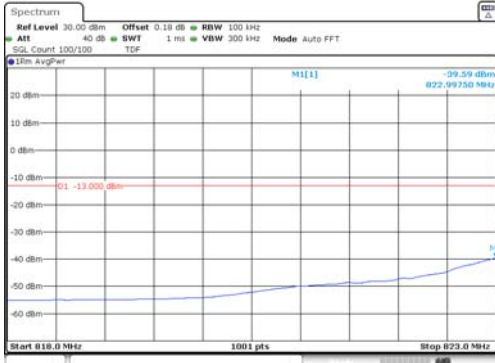

1.4M BW QPSK Upper extended 1RB

1.4M BW QPSK Lower extended FRB

1.4M BW QPSK Upper extended FRB

1.4M BW 16QAM Lower extended 1RB

1.4M BW 16QAM Upper extended 1RB

1.4M BW 16QAM Lower extended FRB

1.4M BW 16QAM Upper extended FRB