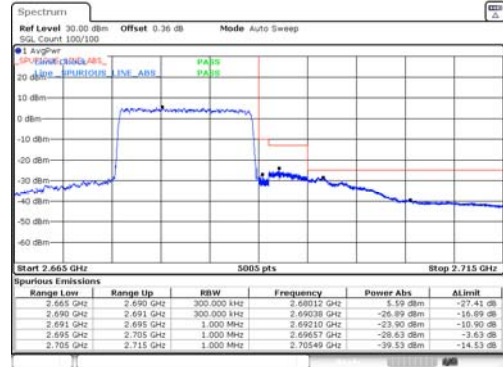

15M BW / QPSK / High ch. / FRB