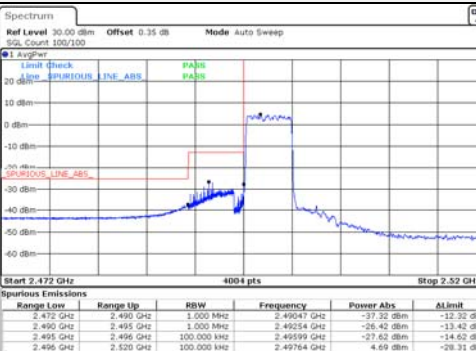

Test mode: LTE Band 41

5M BW QPSK Low ch. 1RB

5M BW QPSK High ch. 1RB

5M BW QPSK Low ch. FRB

5M BW QPSK High ch. FRB

5M BW 16QAM Low ch. 1RB

5M BW 16QAM High ch. 1RB

5M BW 16QAM Low ch. FRB