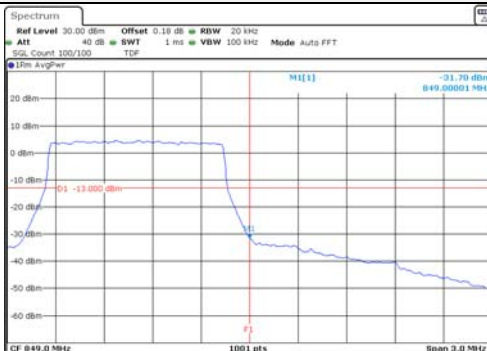

1.4M BW 16QAM High ch. FRB