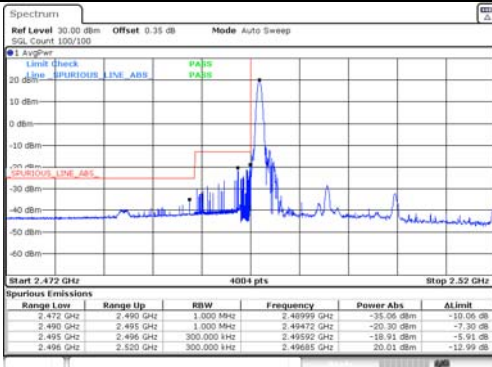

15M BW 16QAM Low ch. 1RB