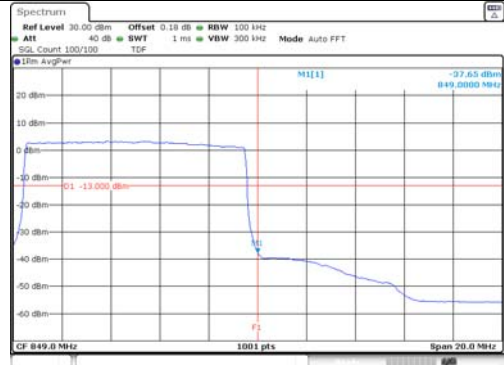

10M BW QPSK High ch. FRB