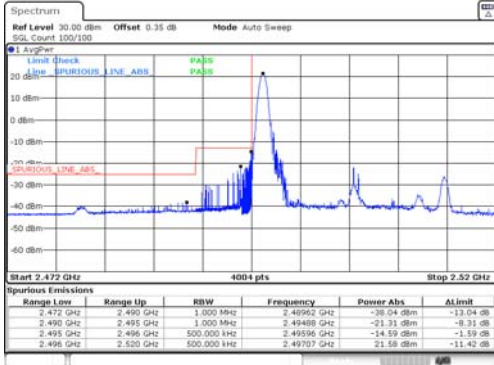

KCTL Inc.

65, Sinwon-ro, Yeongtong-gu,
Suwon-si, Gyeonggi-do, 16677, Korea
TEL: 82-31-285-0894 FAX: 82-505-299-8311
www.kctl.co.kr

Report No.:
KR21-SRF0140
Page (170) of (220)

20M BW QPSK Low ch. 1RB