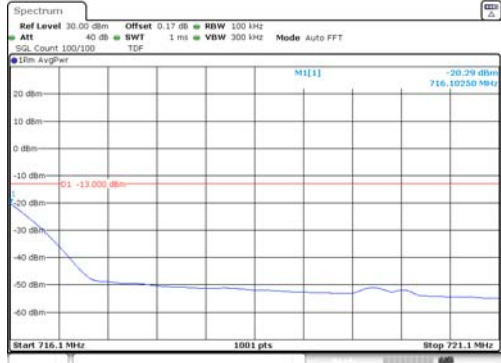

10M BW QPSK Upper extended 1RB