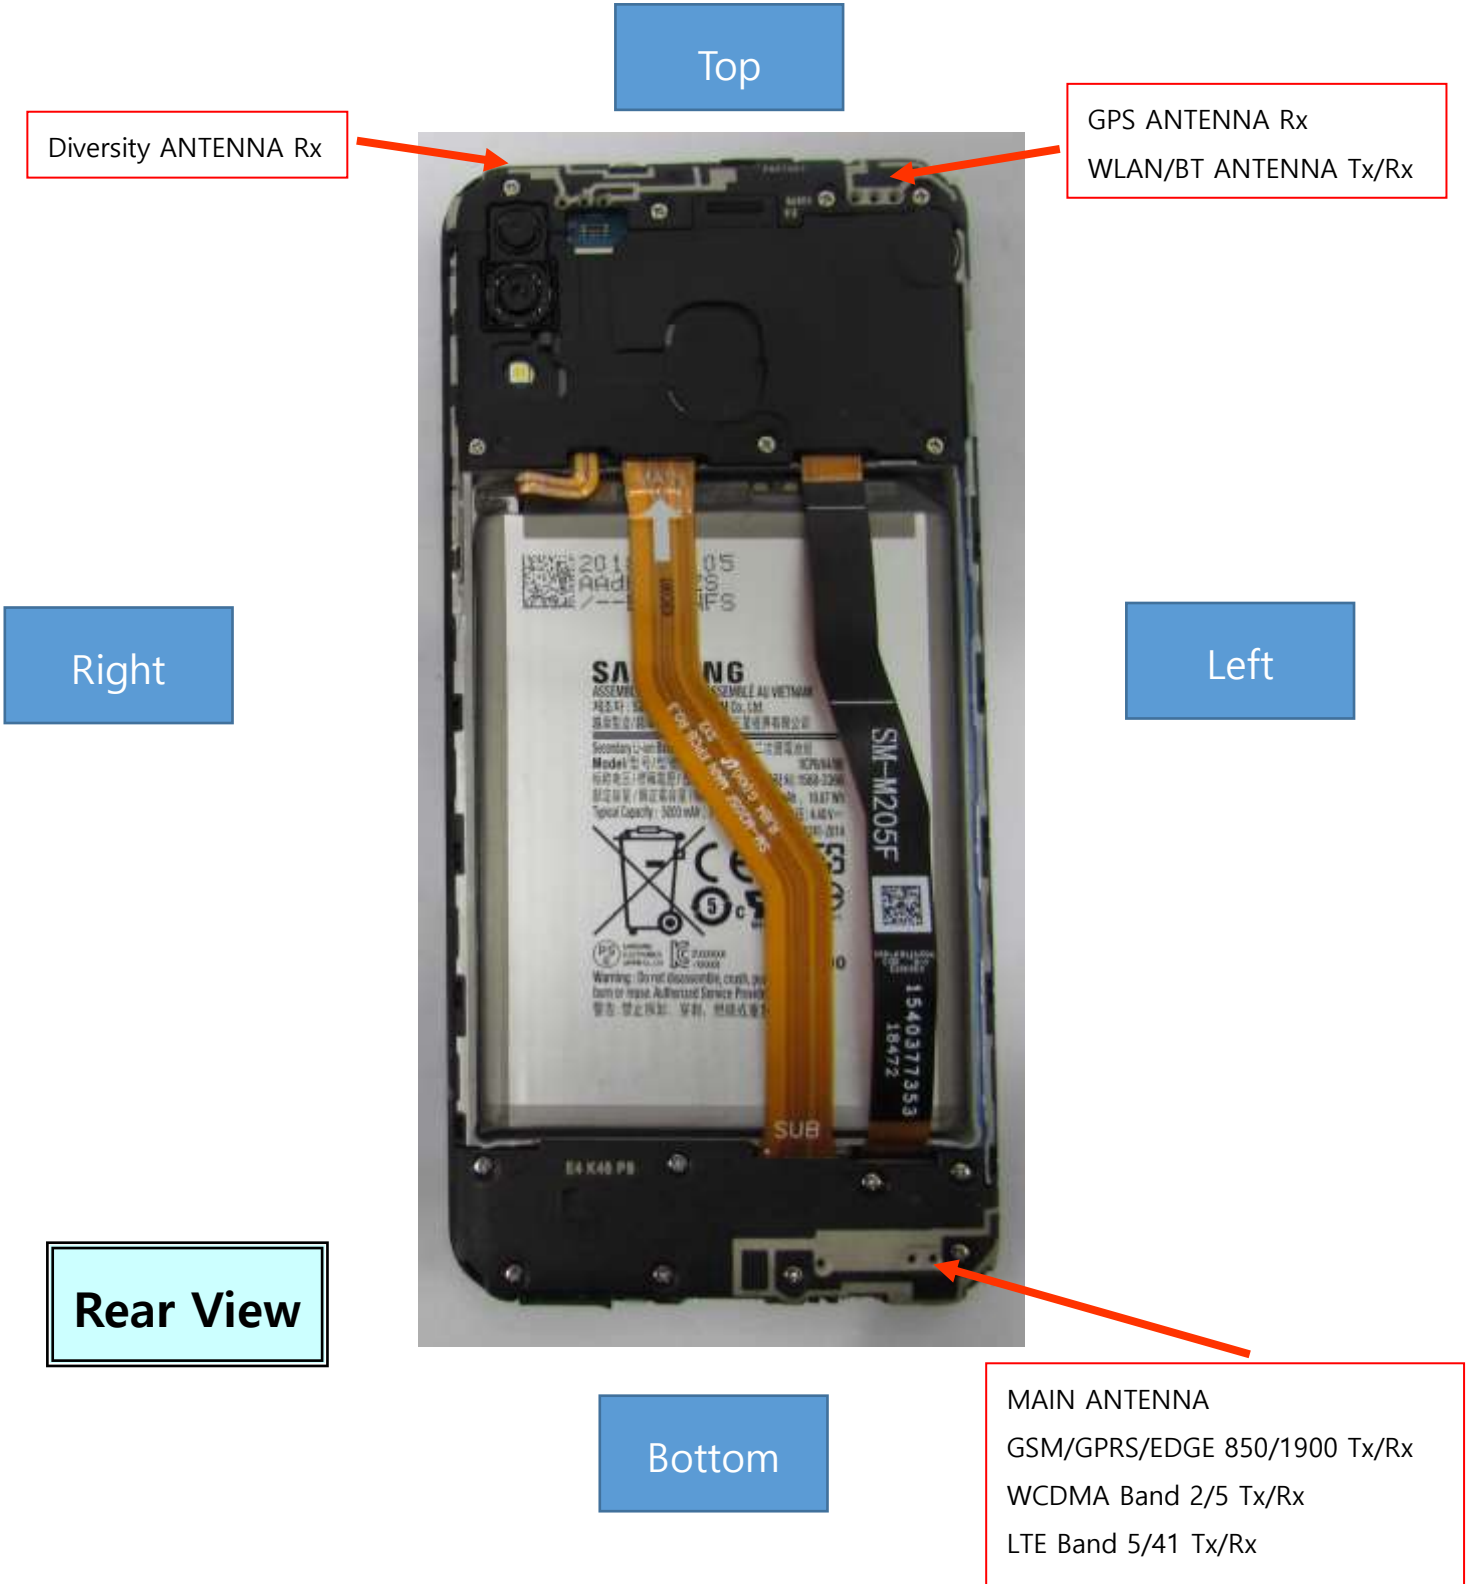

- INTERNAL PHOTOGRAPHS

■ MAIN / Bluetooth & WLAN ANTENNA INTERNAL PHOTO

Top

Diversity ANTENNA Rx

GPS ANTENNA Rx
WLAN/BT ANTENNA Tx/Rx

Right

Left

Rear View

Bottom

MAIN ANTENNA
GSM/GPRS/EDGE 850/1900 Tx/Rx
WCDMA Band 2/5 Tx/Rx
LTE Band 5/41 Tx/Rx

■ INTERNAL PHOTO

■ INTERNAL PHOTO

■ INTERNAL PHOTO

■ INTERNAL PHOTO

■ INTERNAL PHOTO

■ INTERNAL PHOTO