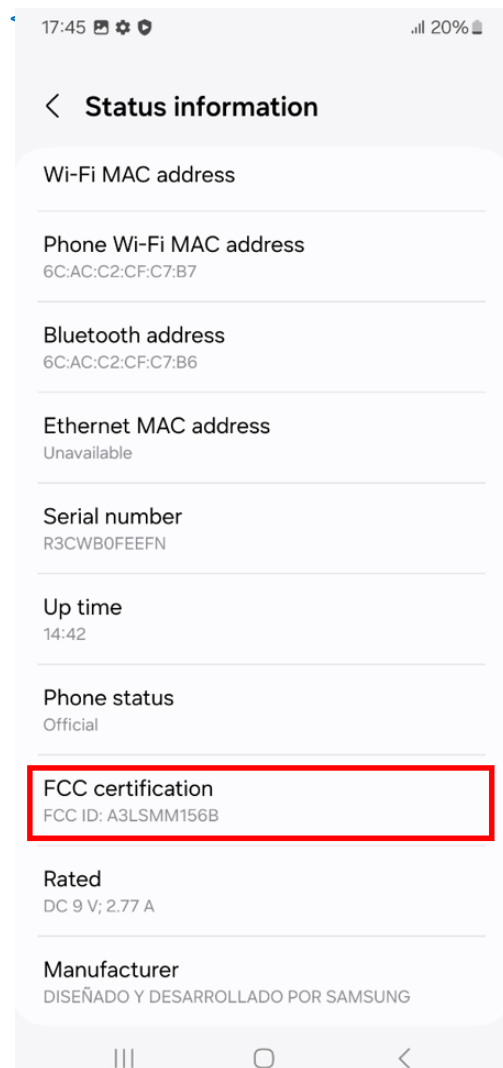

Description of E-Label and Location

FCC ID : A3LSMM156B

Model : SM-M156B/DSN

This model is applied E-label, please find description of E-label below.

1. FCC ID (E-label): [Settings > About Phone > Status information](#)

FCC certification

FCC ID: A3LSMM156B

2. Instruction of E-label on the User manual (online manual)

- Depending on the region or model, some devices are required to receive approval from the Federal Communications Commission (FCC). If your device is approved by the FCC, you can view the FCC ID of the device. To view the FCC ID, tap [Settings → About Phone → Status](#).